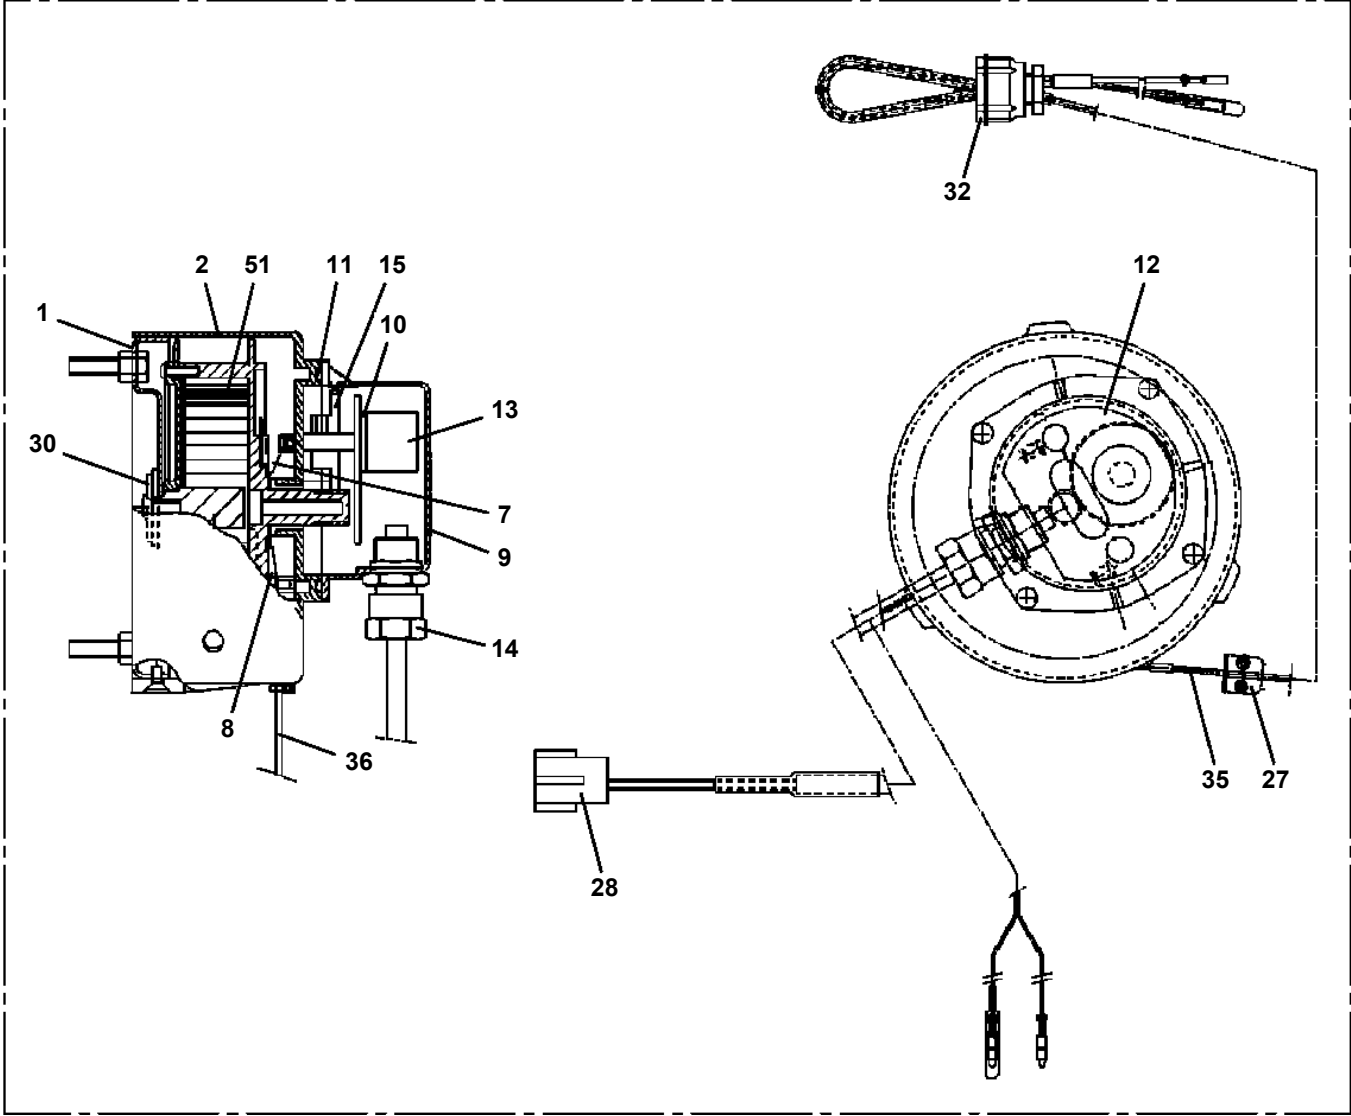

TM-ZE500 41050505343A BOOM/3 SECT.,HOOK-IN

PB0000237-01 SYSTEM (ZE500,NORTH AMERICA)

ASSEMBLY

CLICK HERE TO **DOWNLOAD** THE COMPLETE MANUAL

- Thank you very much for reading the preview of the manual.
- You can download the complete manual from: www.heydownloads.com by clicking the link below

- Please note: If there is no response to CLICKING the link, please download this PDF first and then click on it.

CLICK HERE TO **DOWNLOAD** THE COMPLETE MANUAL

TM-ZE500 41050505343A BOOM/3 SECT.,HOOK-IN
PD5070016-00 DETECTOR ASSY,LENGTH

100

TM-ZE500 41050505343A BOOM/3 SECT.,HOOK-IN

Pos No.	Parts No	Parts Name	Qty	Unit	Technical Data	Serial No (Start)	Serial No (End)	Remarks	P
1	36094773001	SUPPORT	1						
2	36094774002	SPACER	1						
5	36094771000	BODY	1						
6	37001008670	SHEAVE ASSY	2						
7	37000308850	SPACER	2		L=8.5				
8	37000204800	PIN	1						
10	37000105000	PIN	1						
11	80500051208	BEARING,BALL	1						
16	90101510020	BOLT	5		M10X20				
17	90302041001	WASHER,SPRING	5		10				
18	90303071001	WASHER,PLAIN	4		10				
30	36094779510	HOOK ASSY	1						
40	36094779520	STOPPER ASSY	1						
52	36093861100	BEARING,BALL	2						
100	36094770000	HOOK (SHEAVE 2PC'S)	1						

TM-ZE500 41050505343A BOOM/3 SECT.,HOOK-IN

Pos No.	Parts No	Parts Name	Qty	Unit	Technical Data	Serial No (Start)	Serial
1	14137207000	PLATE,NAME (GREASE)	2				
2	31392140130	INDICATOR	2				
3	90190000060	BOLT	2		M10X16		
4	31491620110	PLATE,CAUTION (ELECTROCUTION HAZARD)	2				