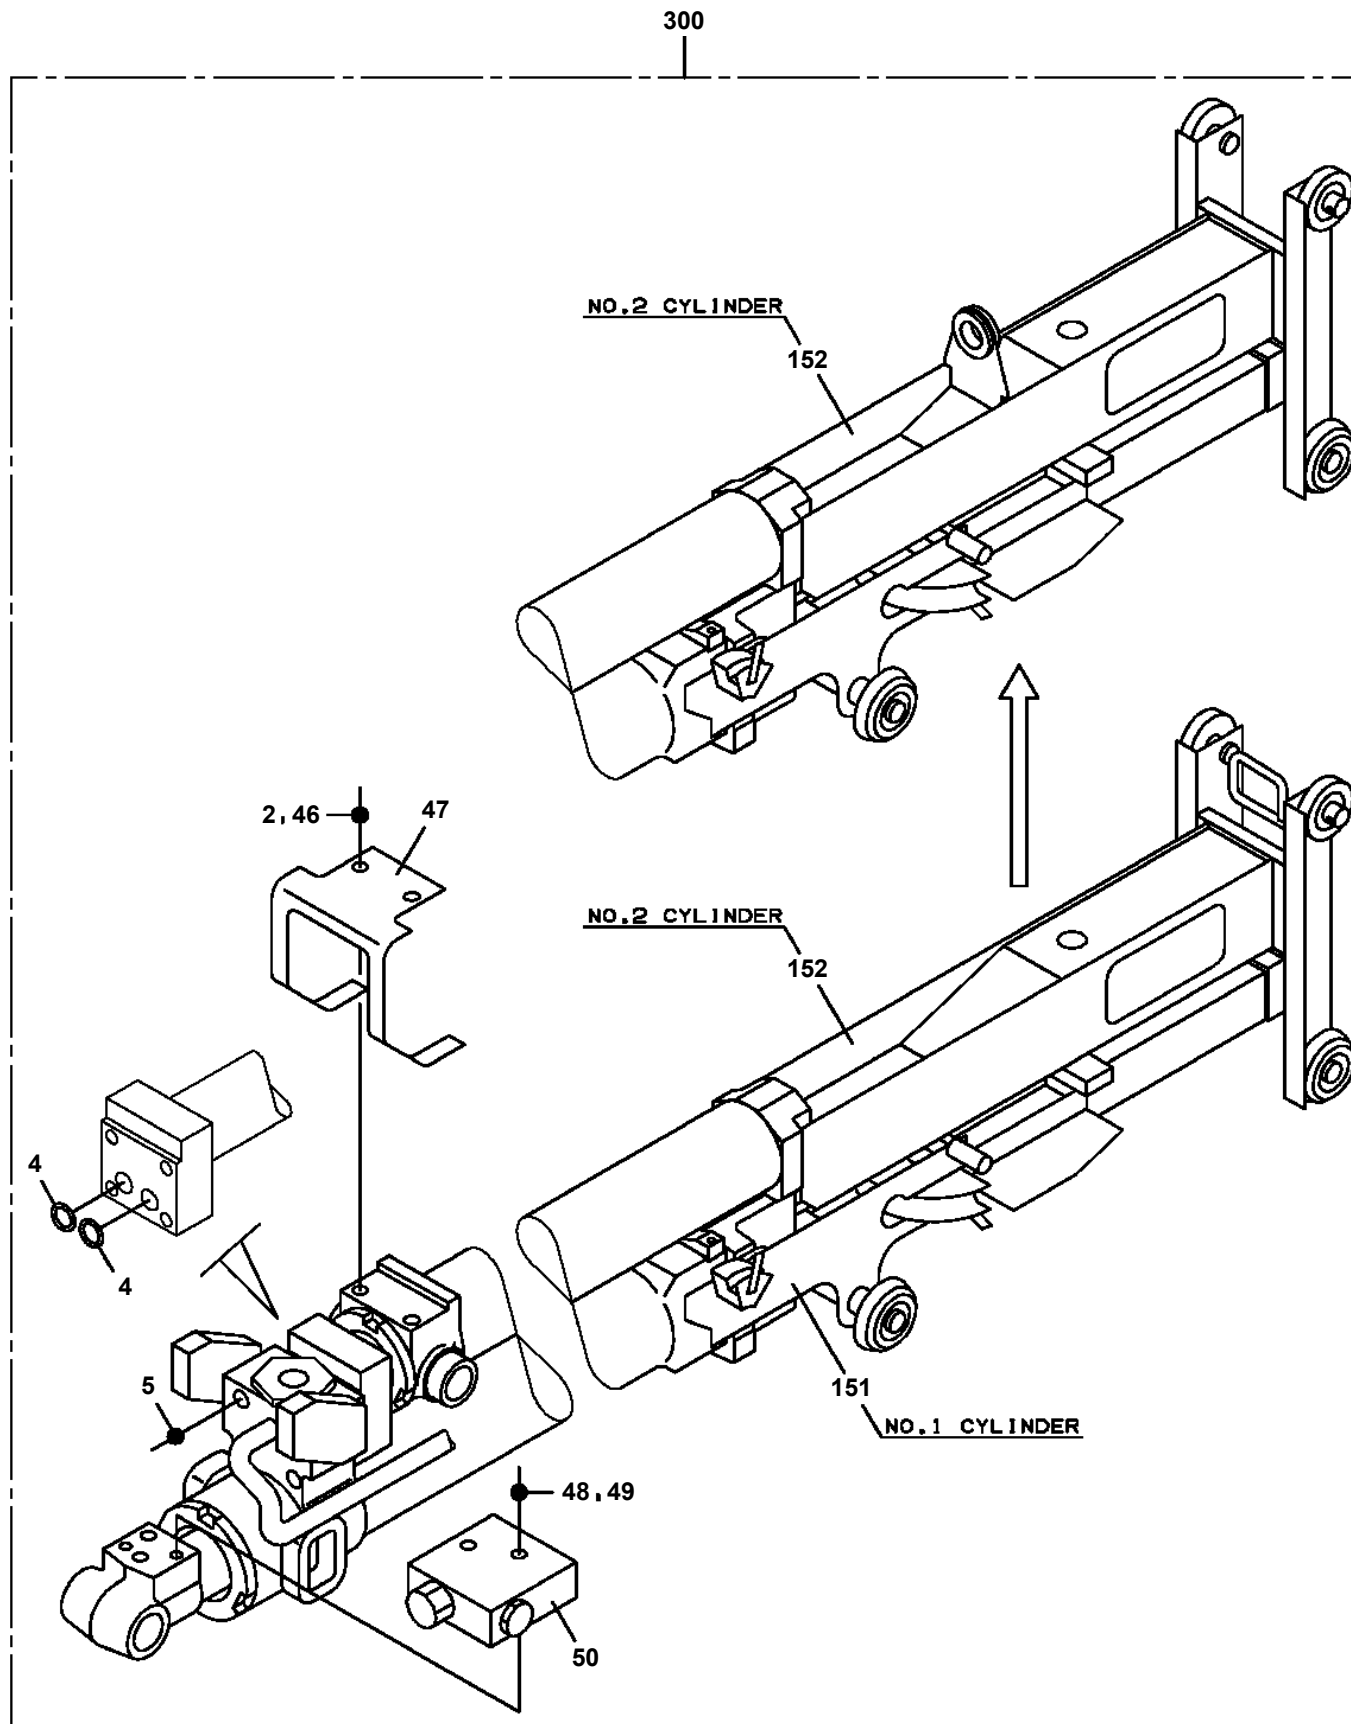

TM-ZE500 410505044A BOOM/4 SECT.,HOOK-IN
PC6470030-02 CYLINDER ASSY,TELESCOPING

展開図有
ILLUSTRATED BREAKDOWN NO.151 152 2

TM-ZE500 41050505044A BOOM/4 SECT.,HOOK-IN

Pos No.	Parts No	Parts Name	Qty	Unit	Technical Data	Serial No (Start)	Serial No (End)	Remarks	Pa
1	37000926410	JOINT	2						
3	91002801400	O-RING	2		1B P14				
12	80430620600	JOINT (WITH O-RING)	2		L,G3/8-G3/8				
21	91002801400	O-RING	2		1B P14