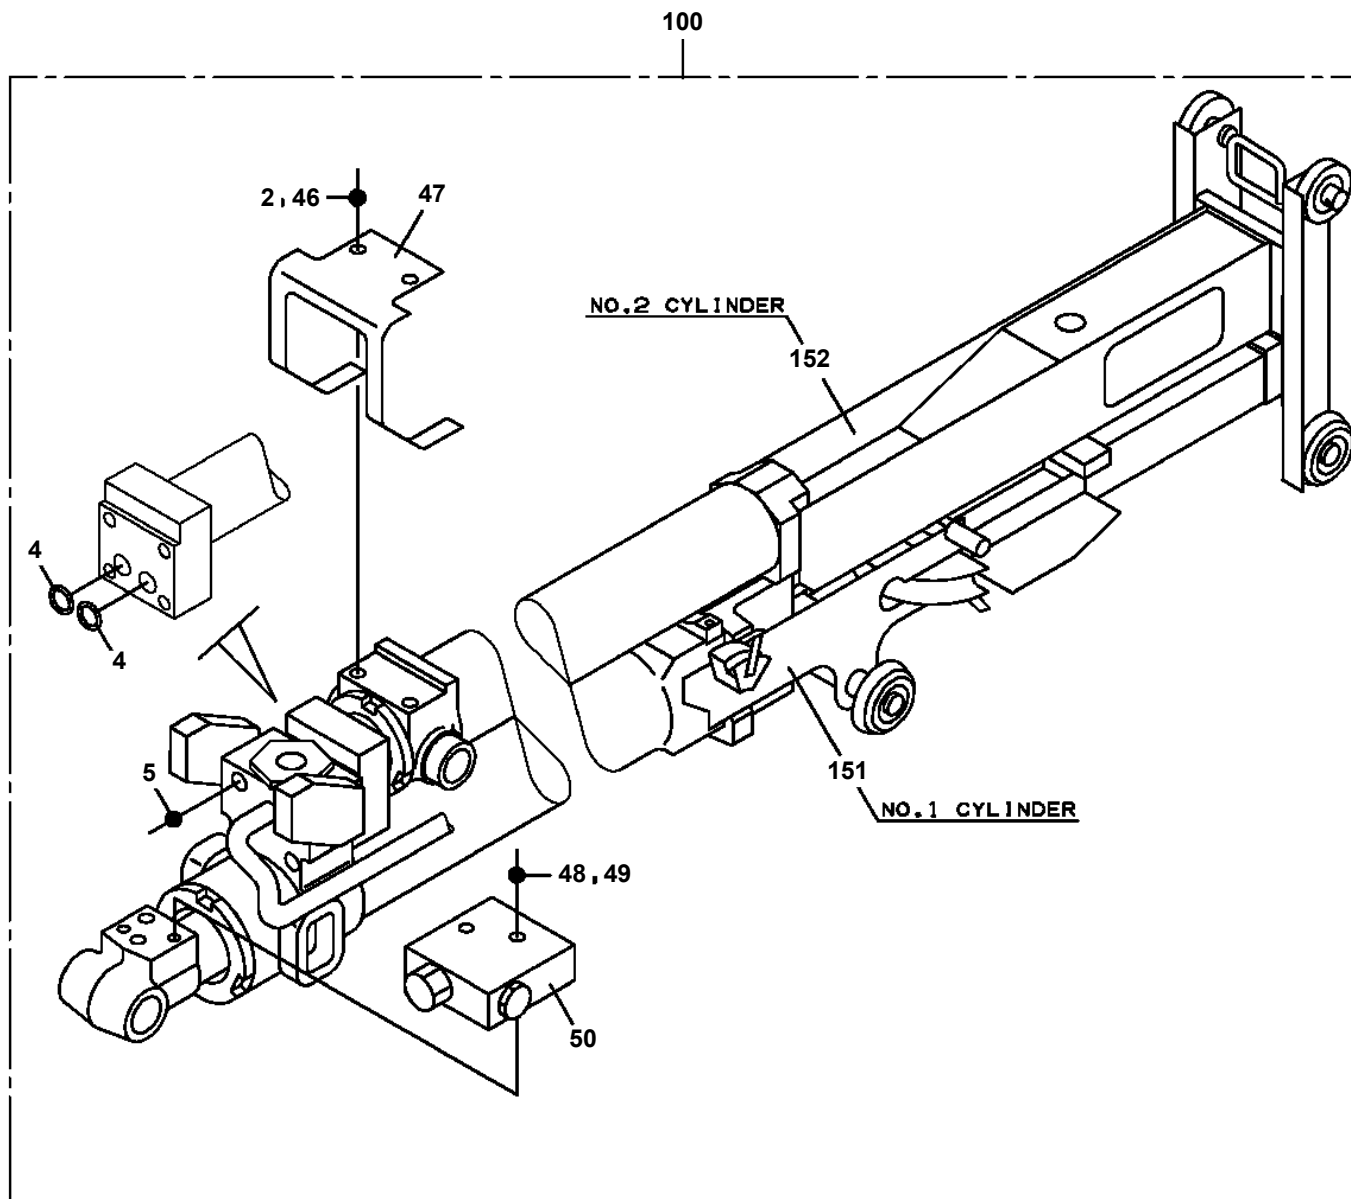

TM-ZE500 41050505044A BOOM/4 SECT.,HOOK-IN
PC6470009-00 CYLINDER ASSY,TELESCOPING

展開図有

ILLUSTRATED BREAKDOWN NO. 151 152 2