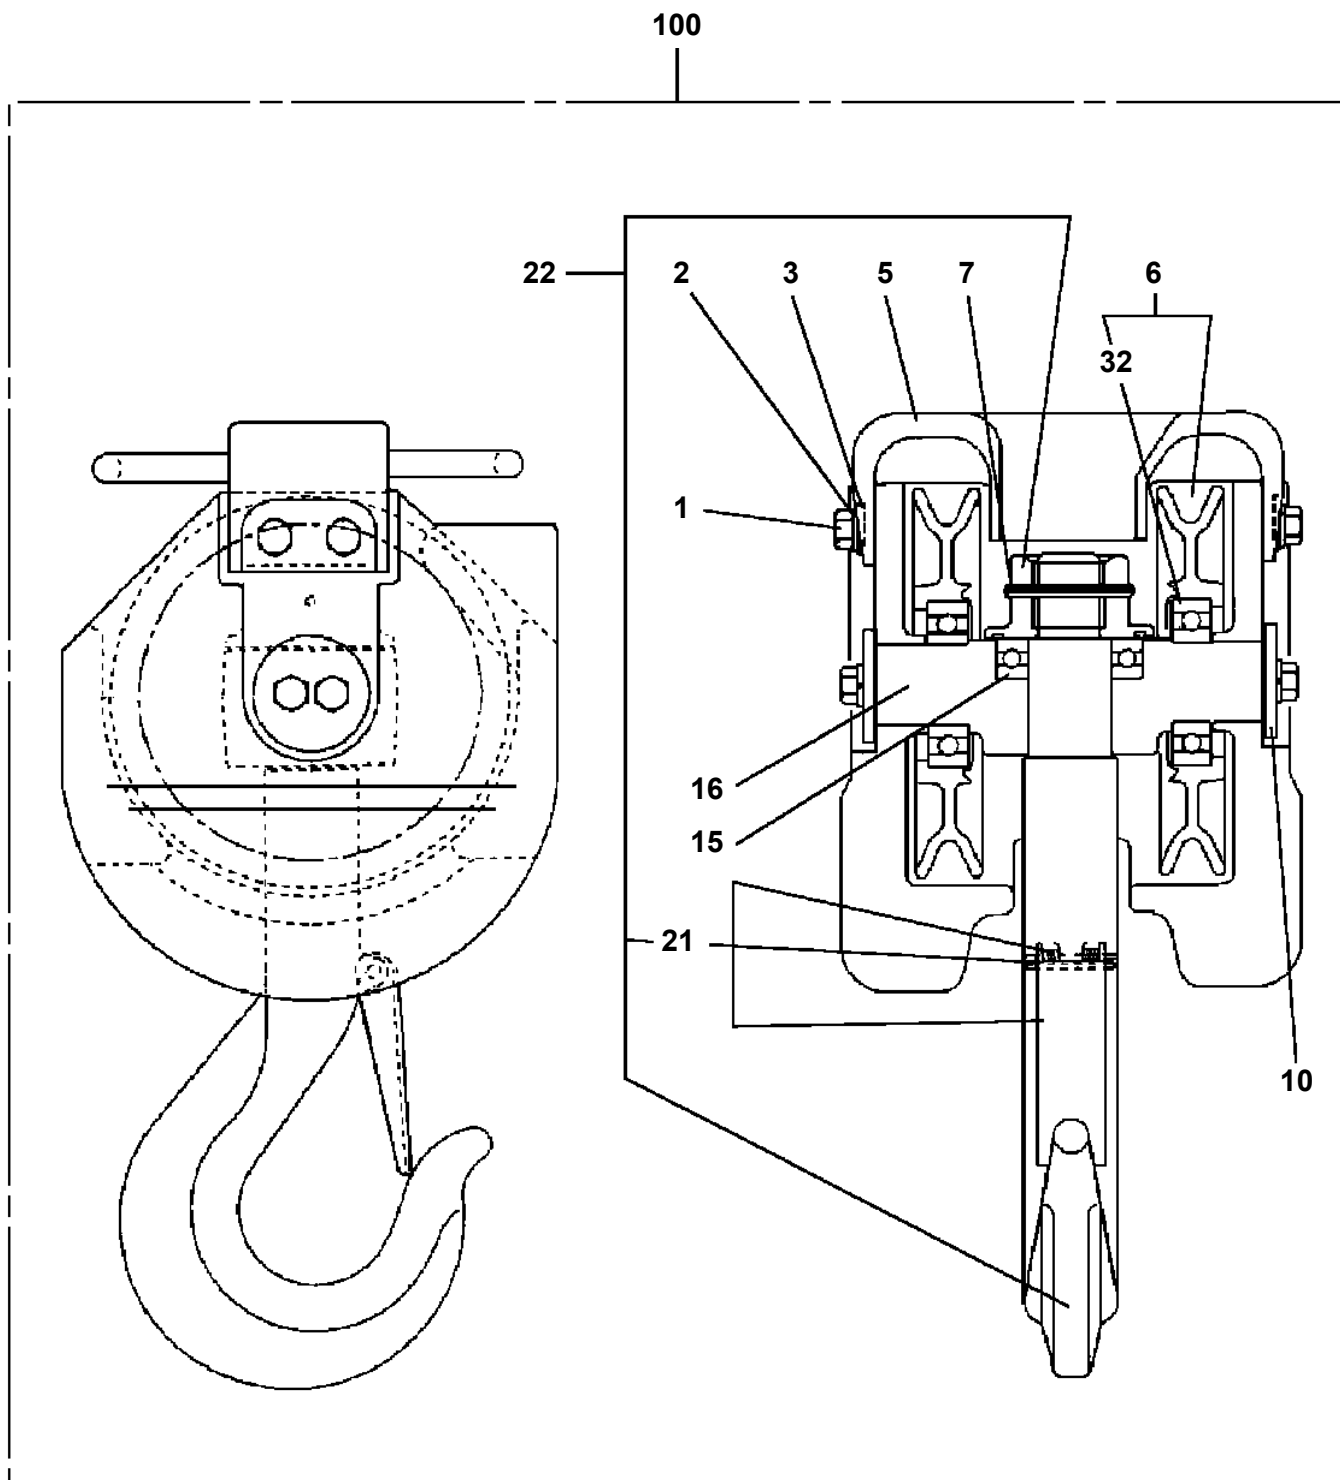

CLICK HERE TO **DOWNLOAD** THE COMPLETE MANUAL

TM-ZE300 41044505115A BOOM/5 SECT.,HOOK-IN,SAFETY EYES
PC6470016-02 CYLINDER ASSY,TELESCOPING

展開図有
ILLUSTRATED BREAKDOWN NO. 81, 82, 83

**TM-ZE300 41044505115A BOOM/5 SECT.,HOOK-IN,SAFETY EYES
PC6470040-01 CYLINDER ASSY,TELESCOPING**

NO.2 CYLINDER

Δ:PACKING SET KEY NO.101 (KEY NO.25,30,31,33,36,47,48,71,73)

TM-ZE300 41044505115A BOOM/5 SECT.,HOOK-IN,SAFETY EYES
PF1050257-05 HOOK (SHEAVE 2 PC'S)

TM-ZE300 41044505115A BOOM/5 SECT.,HOOK-IN,SAFETY EYES

Pos No.	Parts No	Parts Name	Qty	Unit	Technical Data	Serial No (Start)	Serial No (End)	Remarks
1	37001008670	SHEAVE ASSY	2					
2	37000304020	SPACER	2		L=6			
3	37000189920	PIN	1					
4	31205045100	LINK ASSY (WELDED)	1					
	31205326300	LINK ASSY (STEEL CAST)	1			DE4270		
5	31200584000	COVER	1					
6	90191210020	BOLT	2		M10X20			
7	90302041001	WASHER,SPRING	2		10			
22	36093861100	BEARING,BALL	2					

TM-ZE300 41044505115A BOOM/5 SECT.,HOOK-IN,SAFETY EYES

Pos No.	Parts No	Parts Name	Qty	Unit	Technical Data	Serial No (Start)	Serial No (End)	Remarks
1	14137207000	PLATE,NAME (GREASE)	2					
2	31392140130	INDICATOR	2					
3	90190000060	BOLT	2		M10X16			
4	37002212770	PLATE,NAME (DC24V,0.1A)	1					