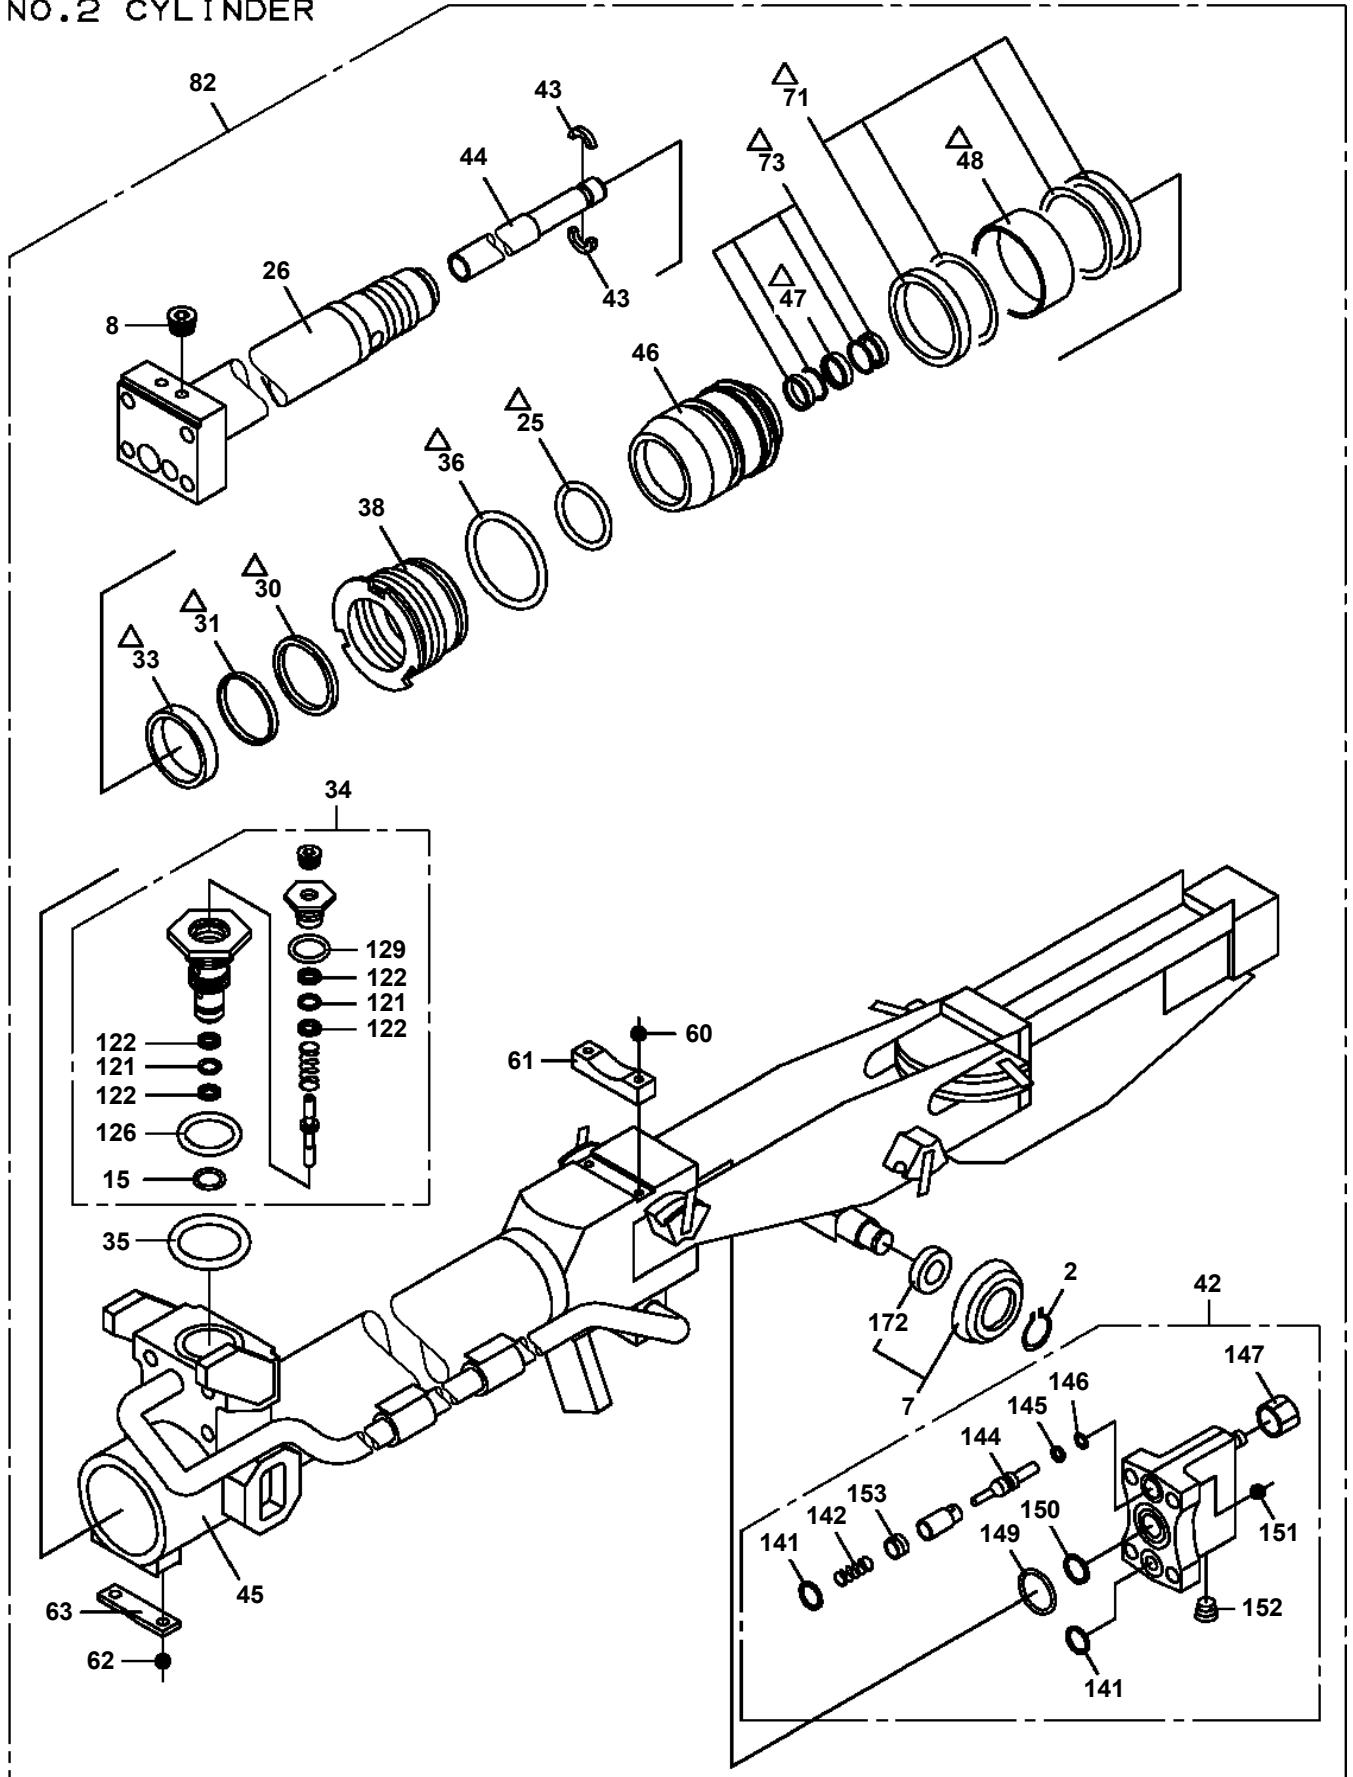

NO.2 CYLINDER

Δ:PACKING SET KEY NO.101 (KEY NO.25,30,31,33,36,47,48,71,73)

TM-ZE300 41044505115A BOOM/5 SECT.,HOOK-IN,SAFETY EYES
PF1050257-05 HOOK (SHEAVE 2 PC'S)

TM-ZE300 41044505115A BOOM/5 SECT.,HOOK-IN,SAFETY EYES

Pos No.	Parts No	Parts Name	Qty	Unit	Technical Data	Serial No (Start)	Serial No (End)	Remarks
1	37001008670	SHEAVE ASSY	2					
2	37000304020	SPACER	2		L=6			
3	37000189920	PIN	1					
4	31205045100	LINK ASSY (WELDED)	1					
	31205326300	LINK ASSY (STEEL CAST)	1			DE4270		
5	31200584000	COVER	1					
6	90191210020	BOLT	2		M10X20			
7	90302041001	WASHER,SPRING	2		10			
22	36093861100	BEARING,BALL	2					

TM-ZE300 41044505115A BOOM/5 SECT.,HOOK-IN,SAFETY EYES

Pos No.	Parts No	Parts Name	Qty	Unit	Technical Data	Serial No (Start)	Serial No (End)	Remarks	Pa
3	91002801400	O-RING	2		1B P14				
11	91002801400	O-RING	2		1B P14				
21	37000928940	JOINT	2						
22	80430620600	JOINT (WITH O-RING)	2		L,G3/8-G3/8				

TM-ZE300 41044505115A BOOM/5 SECT.,HOOK-IN,SAFETY EYES

Pos No.	Parts No	Parts Name	Qty	Unit	Technical Data	Serial No (Start)	Serial No (End)	Remarks
1	14137207000	PLATE,NAME (GREASE)	2					
2	31392140130	INDICATOR	2					
3	90190000060	BOLT	2		M10X16			
4	37002212770	PLATE,NAME (DC24V,0.1A)	1					