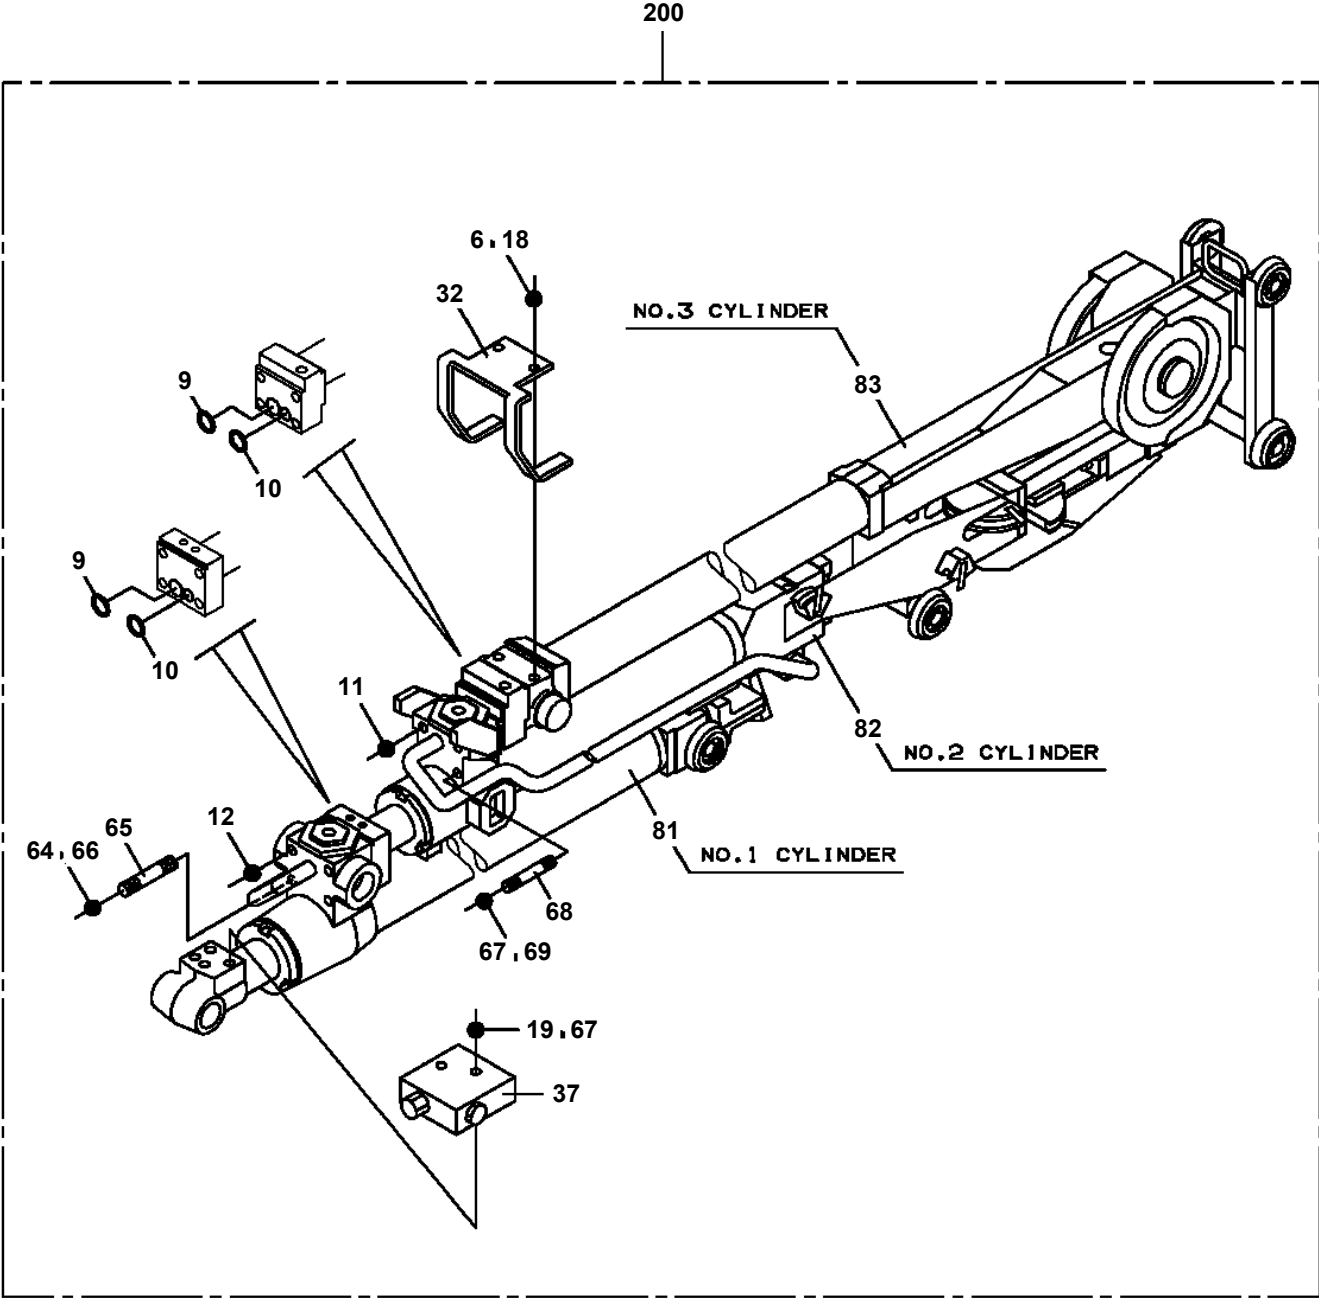

TM-ZE300 41044505115A BOOM/5 SECT.,HOOK-IN,SAFETY EYES
PC6470016-02 CYLINDER ASSY,TELESCOPING

展開図有
ILLUSTRATED BREAKDOWN NO. 81, 82, 83