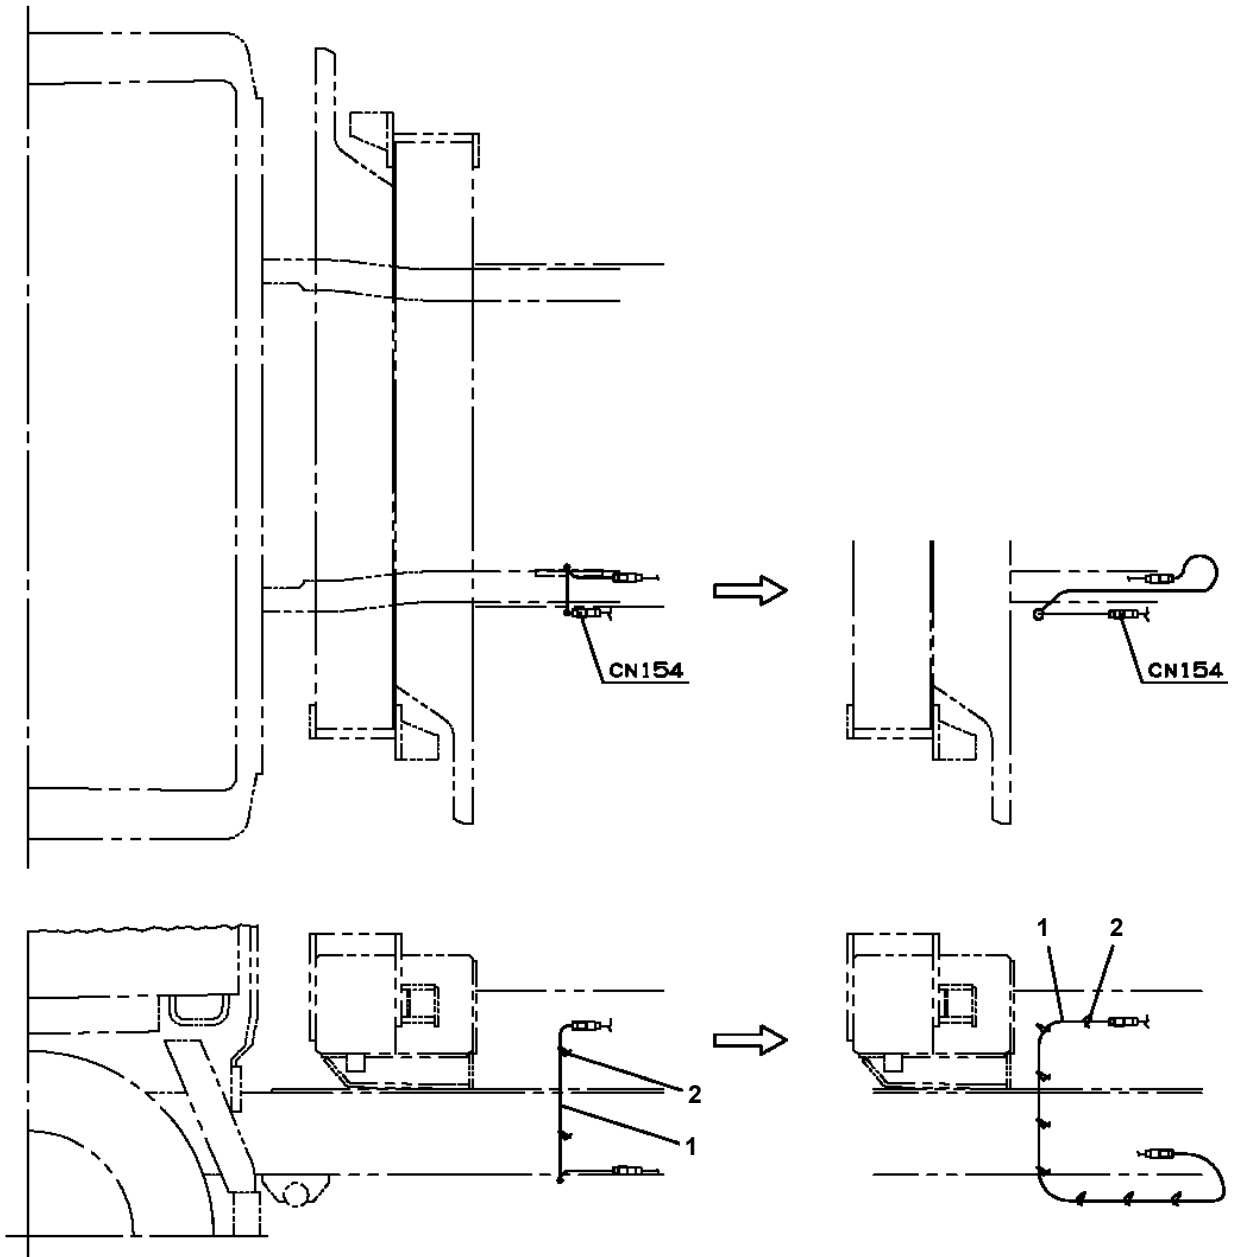

FRONT

AT-146-2A 42095941800 LOWER,ISUZU PDG-NKR85YN-E5NAHY-M
PH5031378-00 HARNESS

AT-146-2A 42095941800 LOWER, ISUZU PDG-NKR85YN-E5NAHY-M
PL1031147-01 OPE.ASSY, ACCELERATOR

FRONT ←

AT-146-2A 42095941800 LOWER,ISUZU PDG-NKR85YN-E5NAHY-M
PP5500003-00 PUMP,OIL (32CC:L)