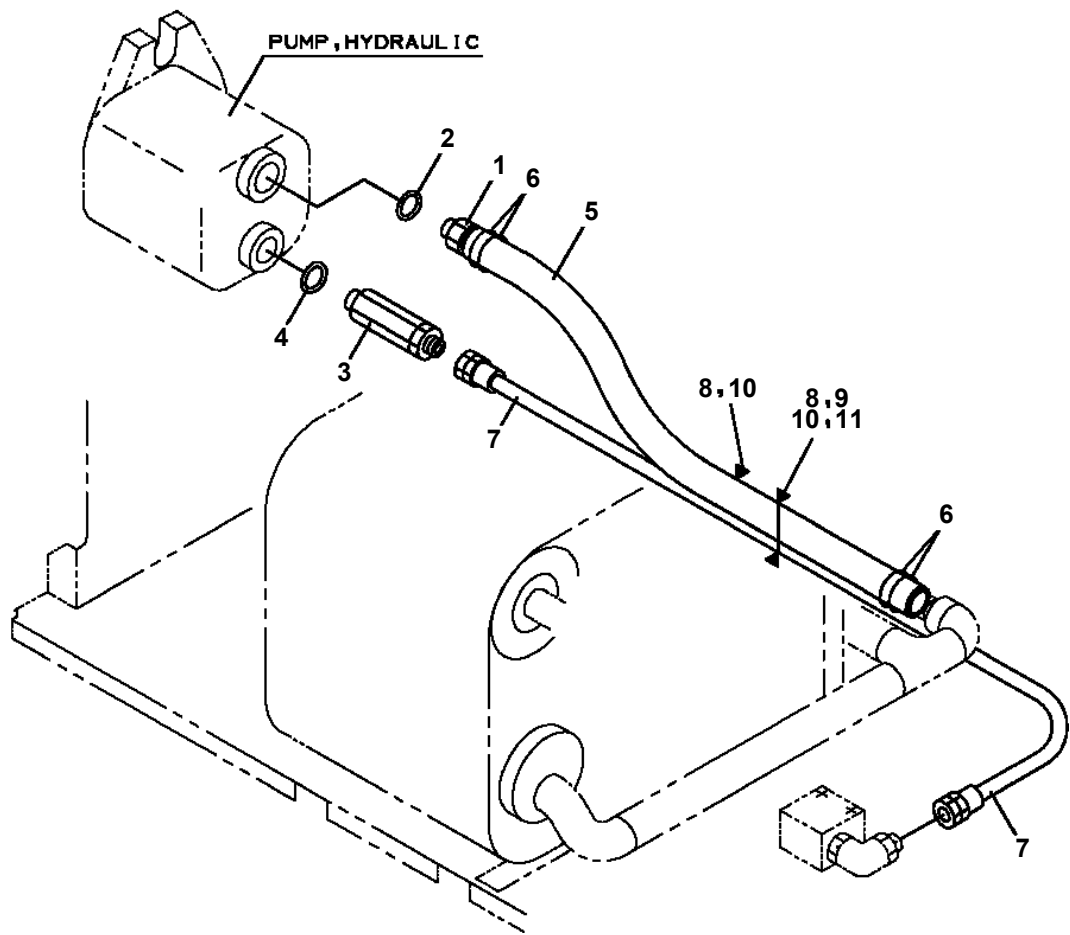

AT-146-2A 42095941800 LOWER,ISUZU PDG-NKR85YN-E5NAHY-M

PO1000127-01 INDICATION PLATES

PX2001096-00 CARRIER UNIT

ASSEMBLY

CLICK HERE TO **DOWNLOAD** THE COMPLETE MANUAL

- Thank you very much for reading the preview of the manual.
- You can download the complete manual from: www.heydownloads.com by clicking the link below

- Please note: If there is no response to CLICKING the link, please download this PDF first and then click on it.

CLICK HERE TO **DOWNLOAD** THE COMPLETE MANUAL

AT-146-2A 42095941800 LOWER,ISUZU PDG-NKR85YN-E5NAHY-M
PB1411794-00 PIPING,LOWER

FRONT

AT-146-2A 42095941800 LOWER,ISUZU PDG-NKR85YN-E5NAHY-M
PH5031378-00 HARNESS

AT-146-2A 42095941800 LOWER, ISUZU PDG-NKR85YN-E5NAHY-M
PL1031147-01 OPE.ASSY, ACCELERATOR

FRONT ←

AT-146-2A 42095941800 LOWER,ISUZU PDG-NKR85YN-E5NAHY-M
PP5500003-00 PUMP,OIL (32CC:L)