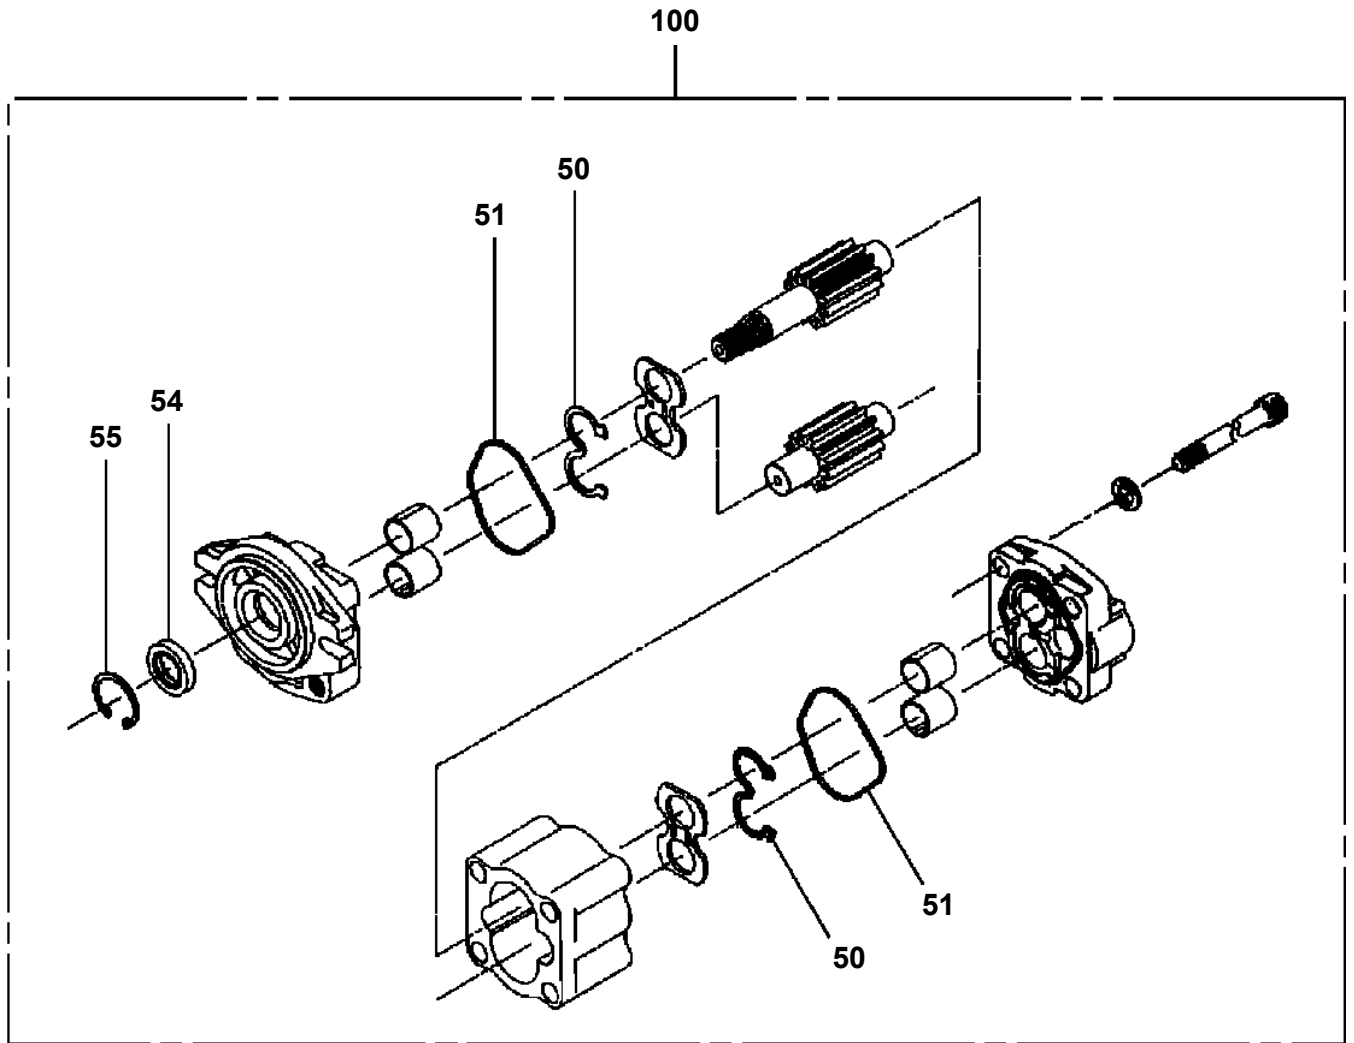

FRONT

AT-146-2A 42095941800 LOWER,ISUZU PDG-NKR85YN-E5NAHY-M
PH5031378-00 HARNESS

AT-146-2A 42095941800 LOWER, ISUZU PDG-NKR85YN-E5NAHY-M
PL1031147-01 OPE.ASSY, ACCELERATOR

FRONT ←

AT-146-2A 42095941800 LOWER,ISUZU PDG-NKR85YN-E5NAHY-M
PP5500003-00 PUMP,OIL (32CC:L)