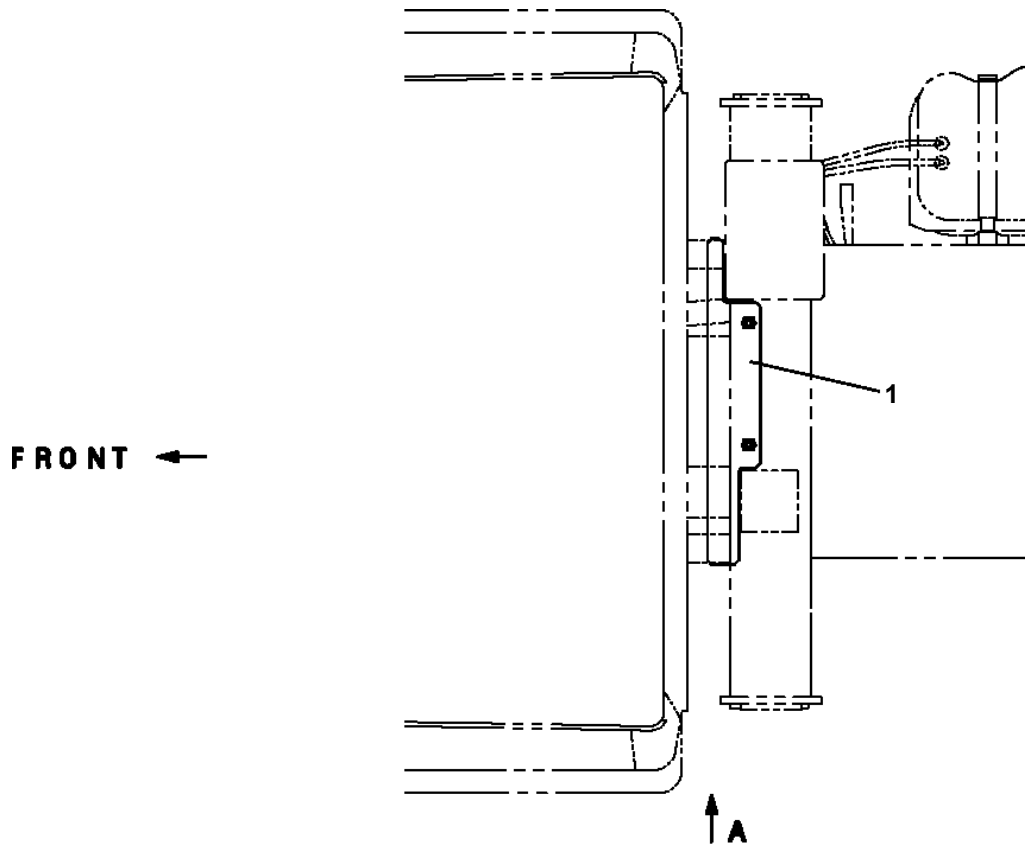

AT-146-2A 42095941800 LOWER, ISUZU PDG-NKR85YN-E5NAHY-M
PX1250171-00 COVER (CAB BACK)