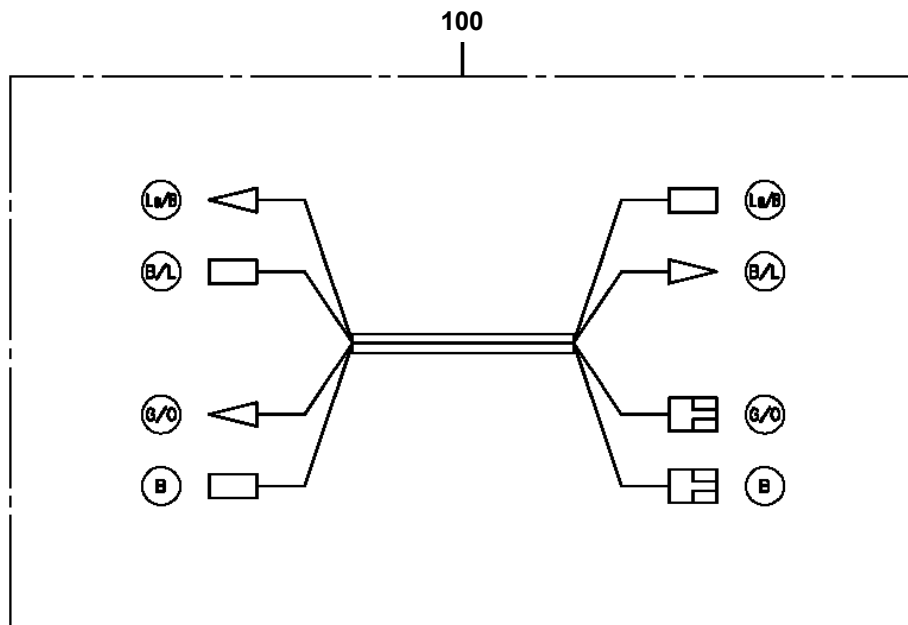

AT-146-2A 42095941800 LOWER,ISUZU PDG-NKR85YN-E5NAHY-M

PO1000127-01 INDICATION PLATES

PX2001096-00 CARRIER UNIT

ASSEMBLY

CLICK HERE TO **DOWNLOAD** THE COMPLETE MANUAL

- Thank you very much for reading the preview of the manual.
- You can download the complete manual from: www.heydownloads.com by clicking the link below

- Please note: If there is no response to CLICKING the link, please download this PDF first and then click on it.

CLICK HERE TO **DOWNLOAD** THE COMPLETE MANUAL

AT-146-2A 42095941800 LOWER,ISUZU PDG-NKR85YN-E5NAHY-M
PB1411794-00 PIPING,LOWER

FRONT

AT-146-2A 42095941800 LOWER,ISUZU PDG-NKR85YN-E5NAHY-M
PH5031378-00 HARNESS

AT-146-2A 42095941800 LOWER, ISUZU PDG-NKR85YN-E5NAHY-M
PL1031147-01 OPE.ASSY, ACCELERATOR

FRONT ←

AT-146-2A 42095941800 LOWER,ISUZU PDG-NKR85YN-E5NAHY-M
PP5500003-00 PUMP,OIL (32CC:L)