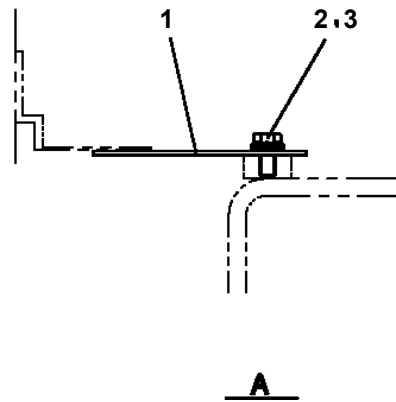

- Please note: If there is no response to CLICKING the link, please download this PDF first and then click on it.

CLICK HERE TO **DOWNLOAD** THE COMPLETE MANUAL

AT-146-2A 42095941800 LOWER,ISUZU PDG-NKR85YN-E5NAHY-M
PB1411794-00 PIPING,LOWER

FRONT

AT-146-2A 42095941800 LOWER,ISUZU PDG-NKR85YN-E5NAHY-M
PH5031378-00 HARNESS

AT-146-2A 42095941800 LOWER, ISUZU PDG-NKR85YN-E5NAHY-M
PL1031147-01 OPE.ASSY, ACCELERATOR

FRONT ←

AT-146-2A 42095941800 LOWER,ISUZU PDG-NKR85YN-E5NAHY-M
PP5500003-00 PUMP,OIL (32CC:L)

AT-146-2A 42095941800 LOWER, ISUZU PDG-NKR85YN-E5NAHY-M
PX1250171-00 COVER (CAB BACK)

CLICK HERE TO **DOWNLOAD** THE COMPLETE MANUAL

- Thank you very much for reading the preview of the manual.
- You can download the complete manual from: www.heydownloads.com by clicking the link below