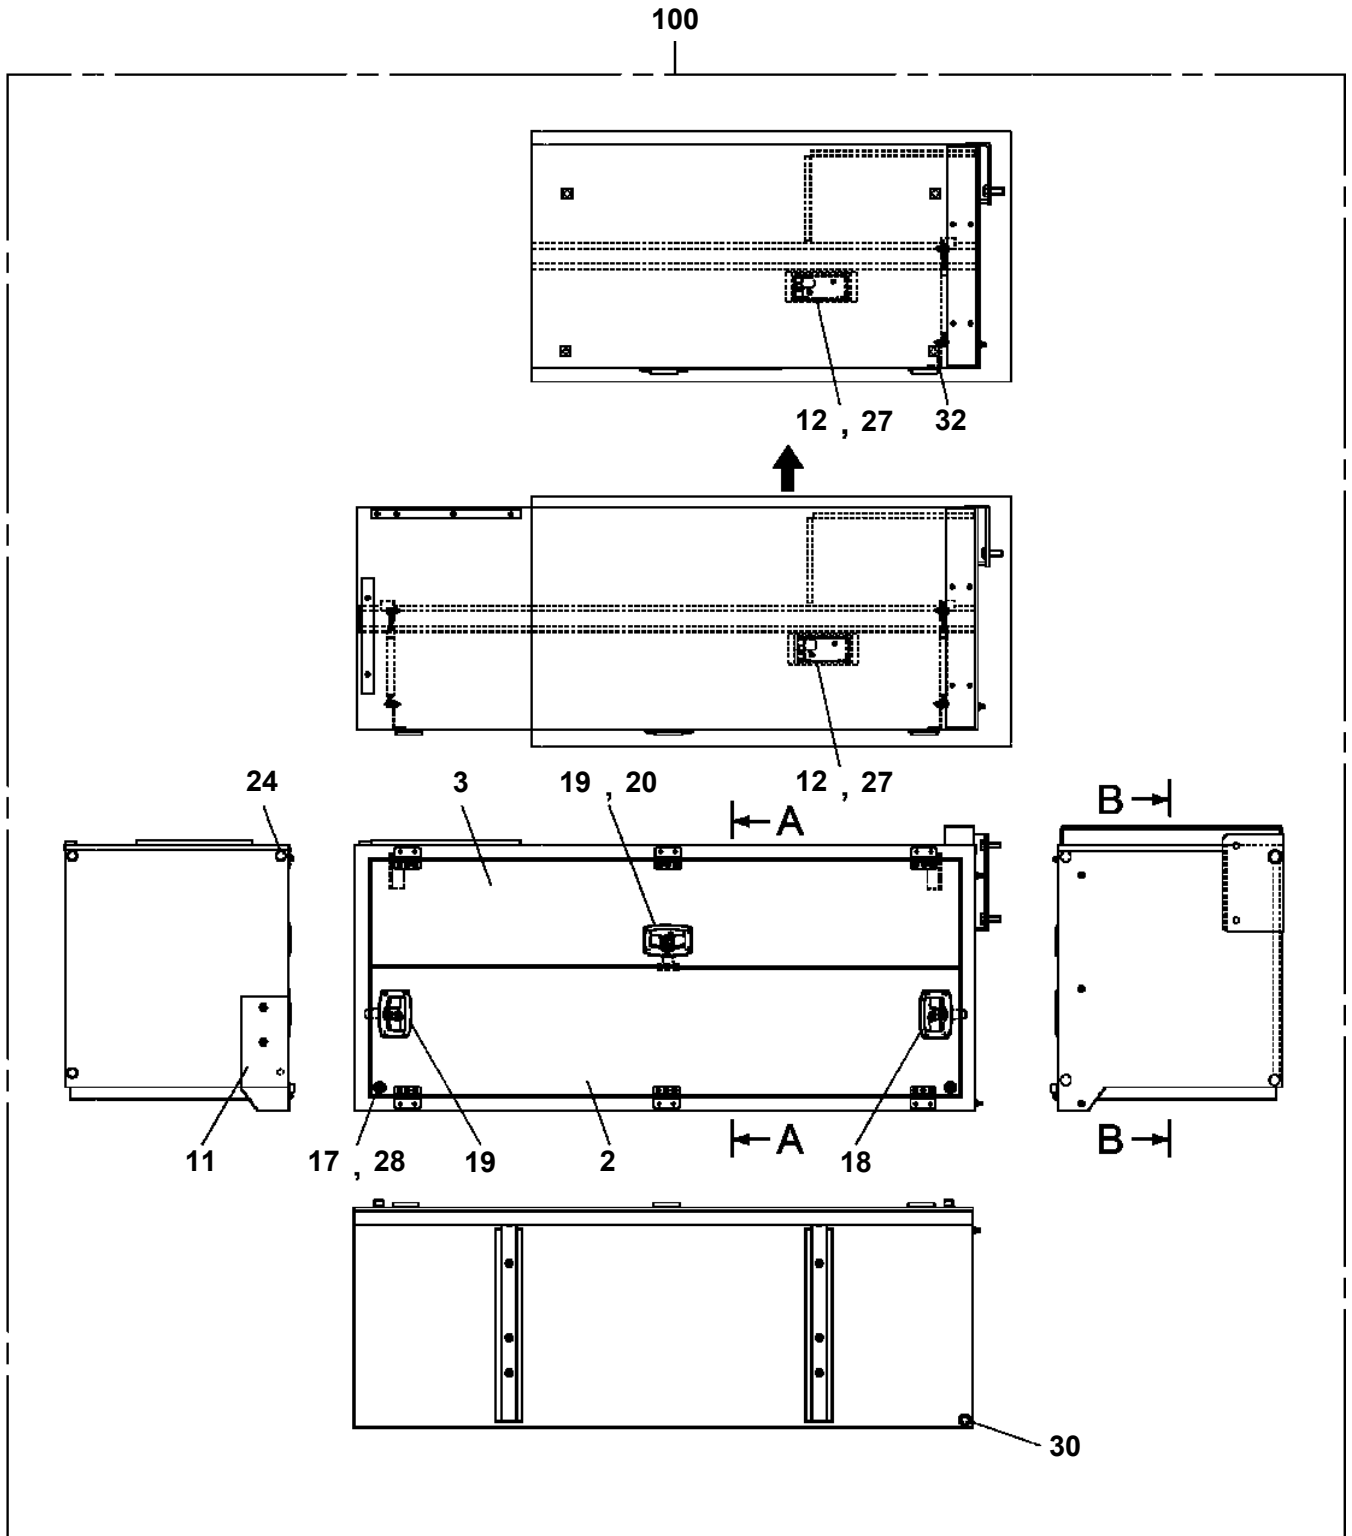

AT-110-4 42084434100 LOWER,HINO TKG-XZU685M-TKMQC6
PB5410028-01 BOX,TOOL

AT-110-4 42084434100 LOWER,HINO TKG-XZU685M-TKMQC6

Pos No.	Parts No	Parts Name	Qty	Unit	Technical Data	Serial No (Start)	Serial No (End)	Remarks
1	42739693110	DISPLAY	1					
2	42807401150	CABLE	1					
3	42739931150	CAMERA	1					
30	42970011100	VIEW SYSTEM (MAIN UNIT)	1