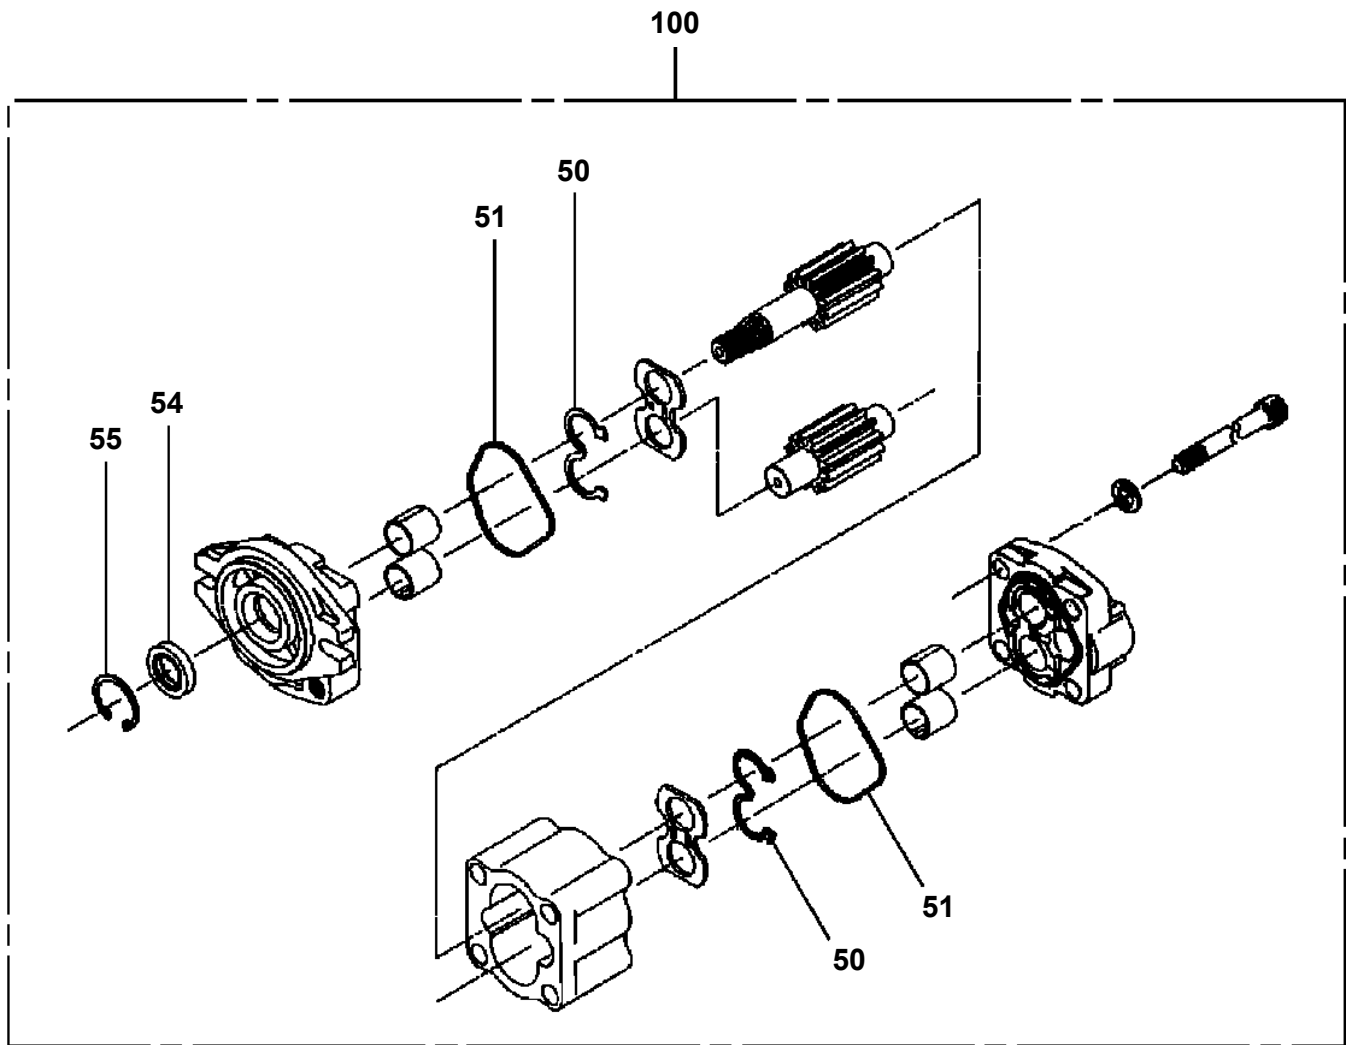

AT-110-4 42084434100 LOWER,HINO TKG-XZU685M-TKMQC6

Pos No.	Parts No	Parts Name	Qty	Unit	Technical Data	Serial No (Start)	Serial No (End)	Remarks	Pages
1	90101208020	BOLT	2		M8X20				
2	90302040801	WASHER,SPRING	2		8				
3	90201200800	NUT	2		M8				

AT-110-4 42084434100 LOWER, HINO TKG-XZU685M-TKMQC6
PP5500003-00 PUMP, OIL (32CC:L)