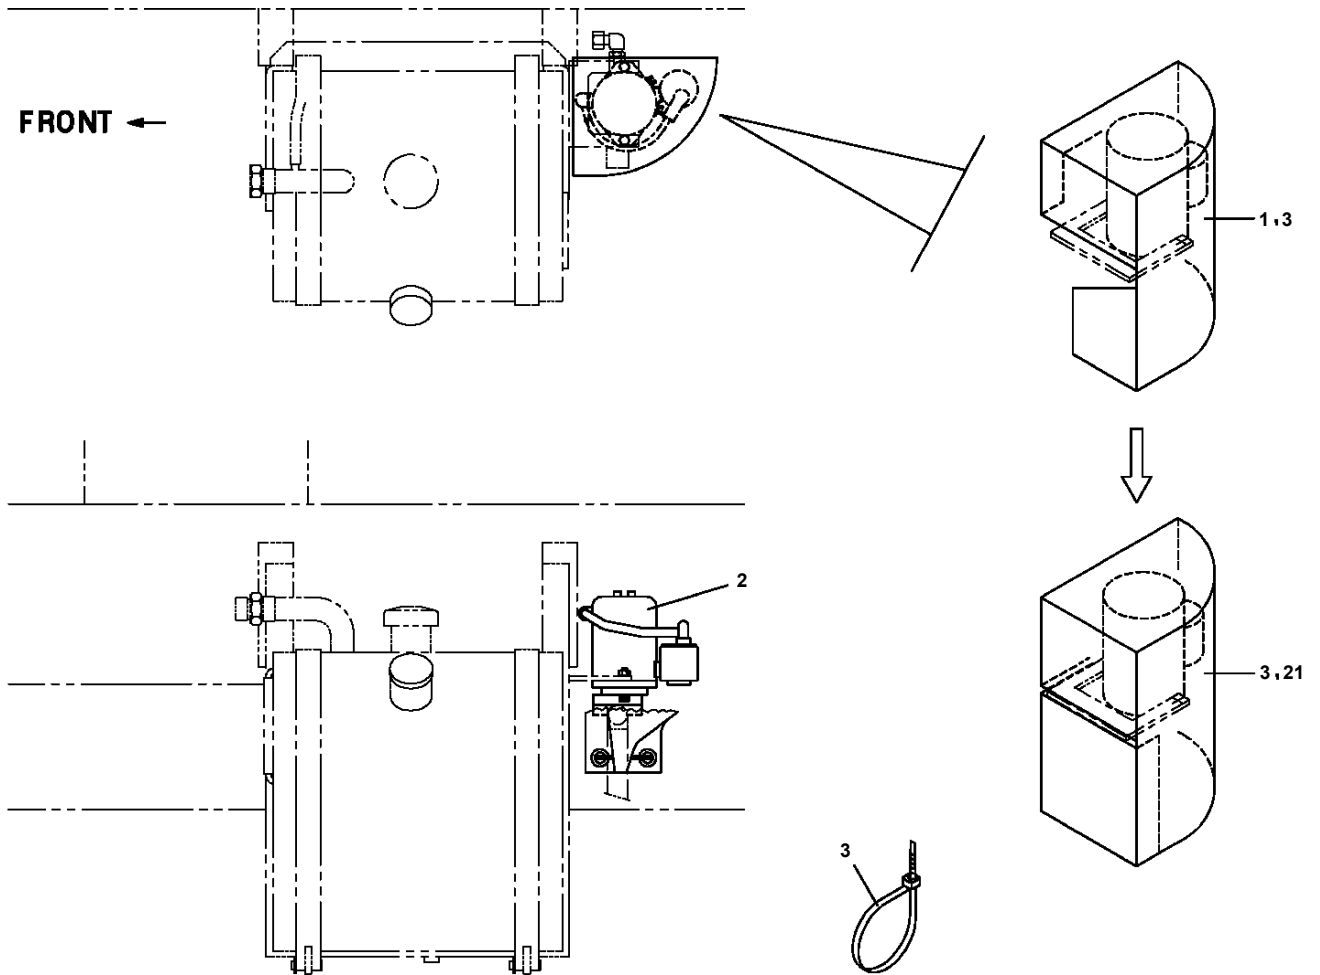

AT-110-4 42084434100 LOWER,HINO TKG-XZU685M-TKMQC6

Pos No.	Parts No	Parts Name	Qty	Unit	Technical Data	Serial No (Sta
1	(*****)	VIEW SYSTEM (FOR HINO,TOYOTA)	1			
3	(*****)	LAMP (WORKING/LOWER)	1			
4	(*****)	BOX, TOOL (FOR HARTEC/ DRAWER FOR LEFT TOOL BOX)	1			
11	(*****)	BUZZER (JACK)	1			

**AT-110-4 42084434100 LOWER, HINO TKG-XZU685M-TKMQC6
PB1110058-01 MOUNT, PUMP (EMERGENCY)**