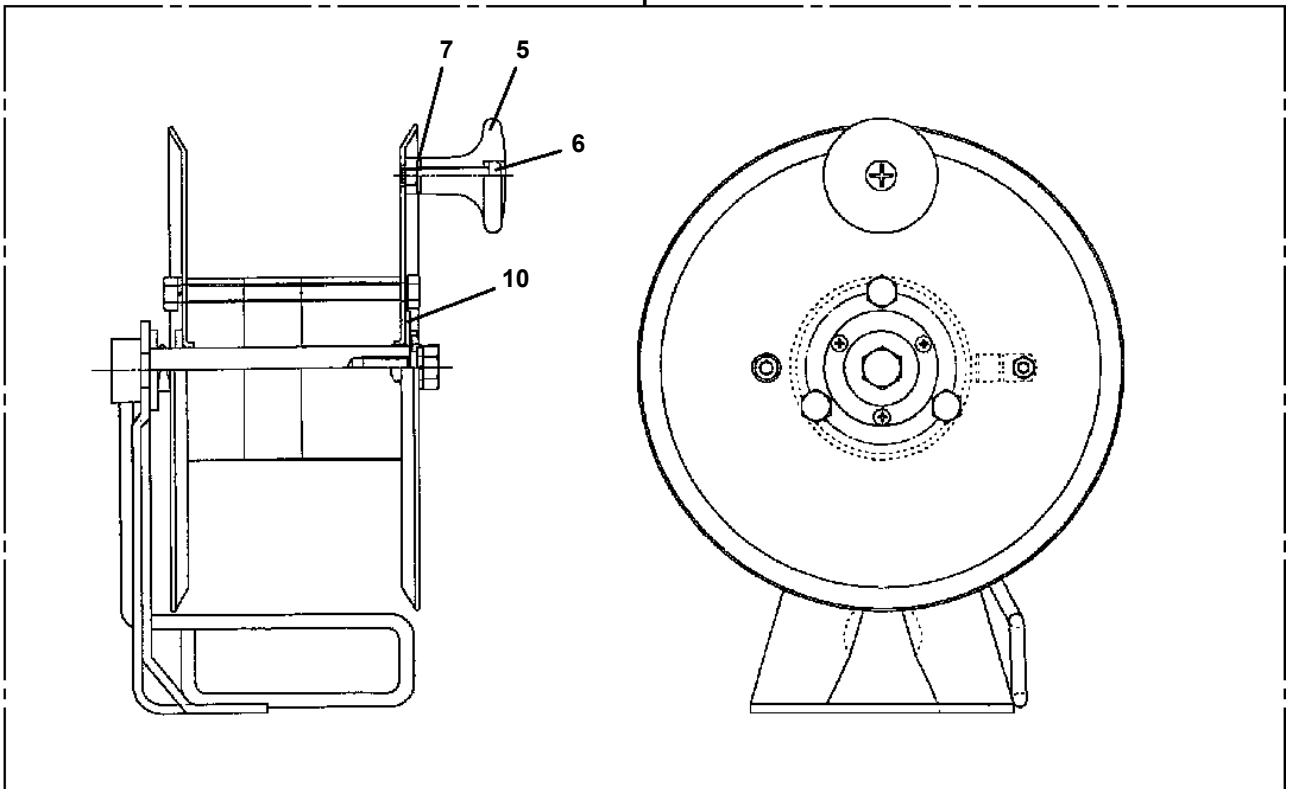

AT-270-2 42083241600 LOWER,ISUZU TKG-FRR90S1-JAYN-M
PN1350029-01 REEL,CORD (FOR EARTHING)

50

50