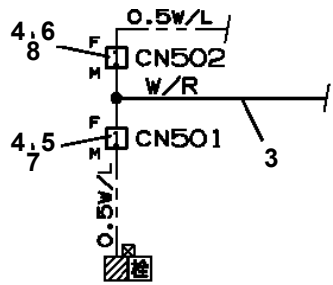

AT-270-2 42083241600 LOWER,ISUZU TKG-FRR90S1-JAYN-M
PE5070105-01 ELEC.ASSY,CARRIER