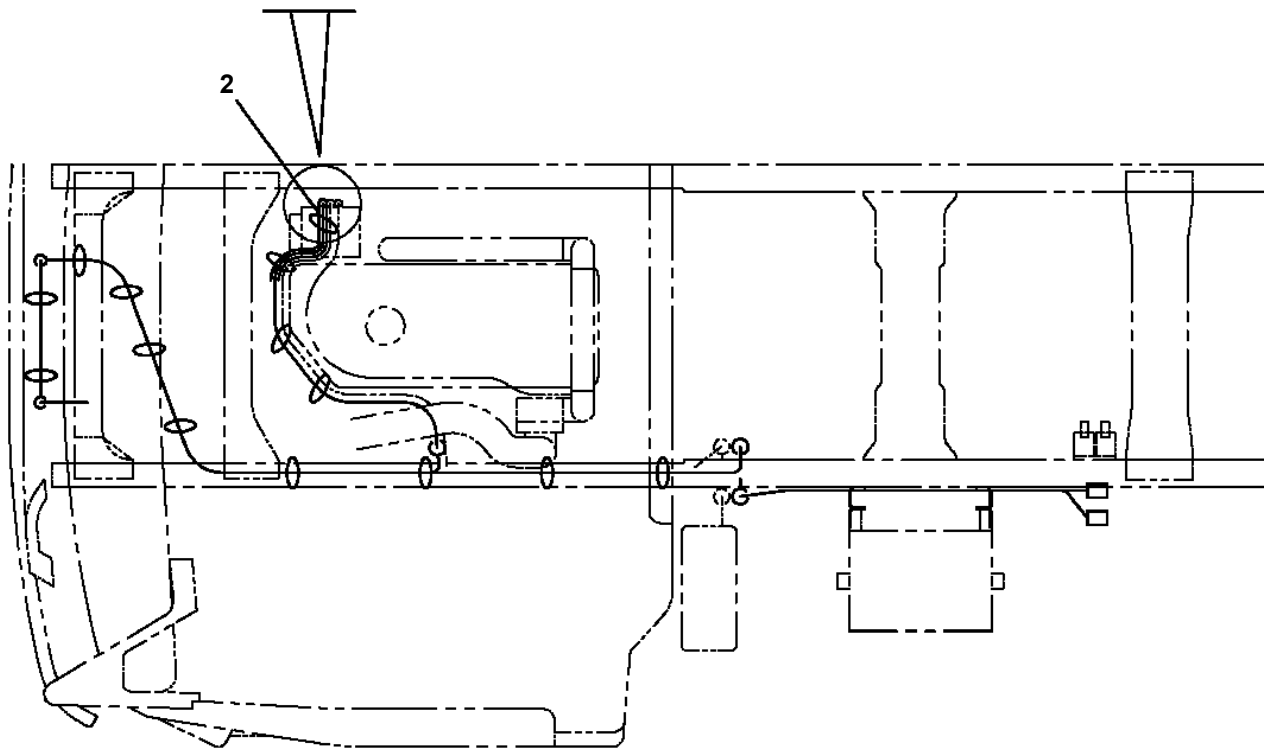

ACジェネレータ
(エンジン回転中検出)