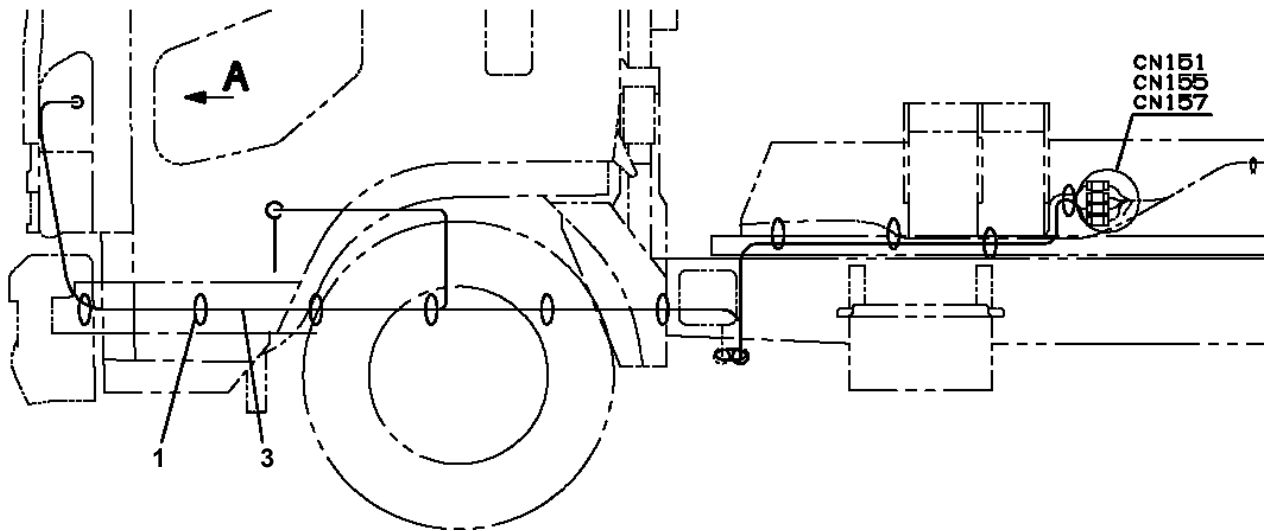

AT-270-2 42083241600 LOWER,ISUZU TKG-FRR90S1-JAYN-M
PE5070105-01 ELEC.ASSY,CARRIER

ACジェネレータ
(エンジン回転中検出)