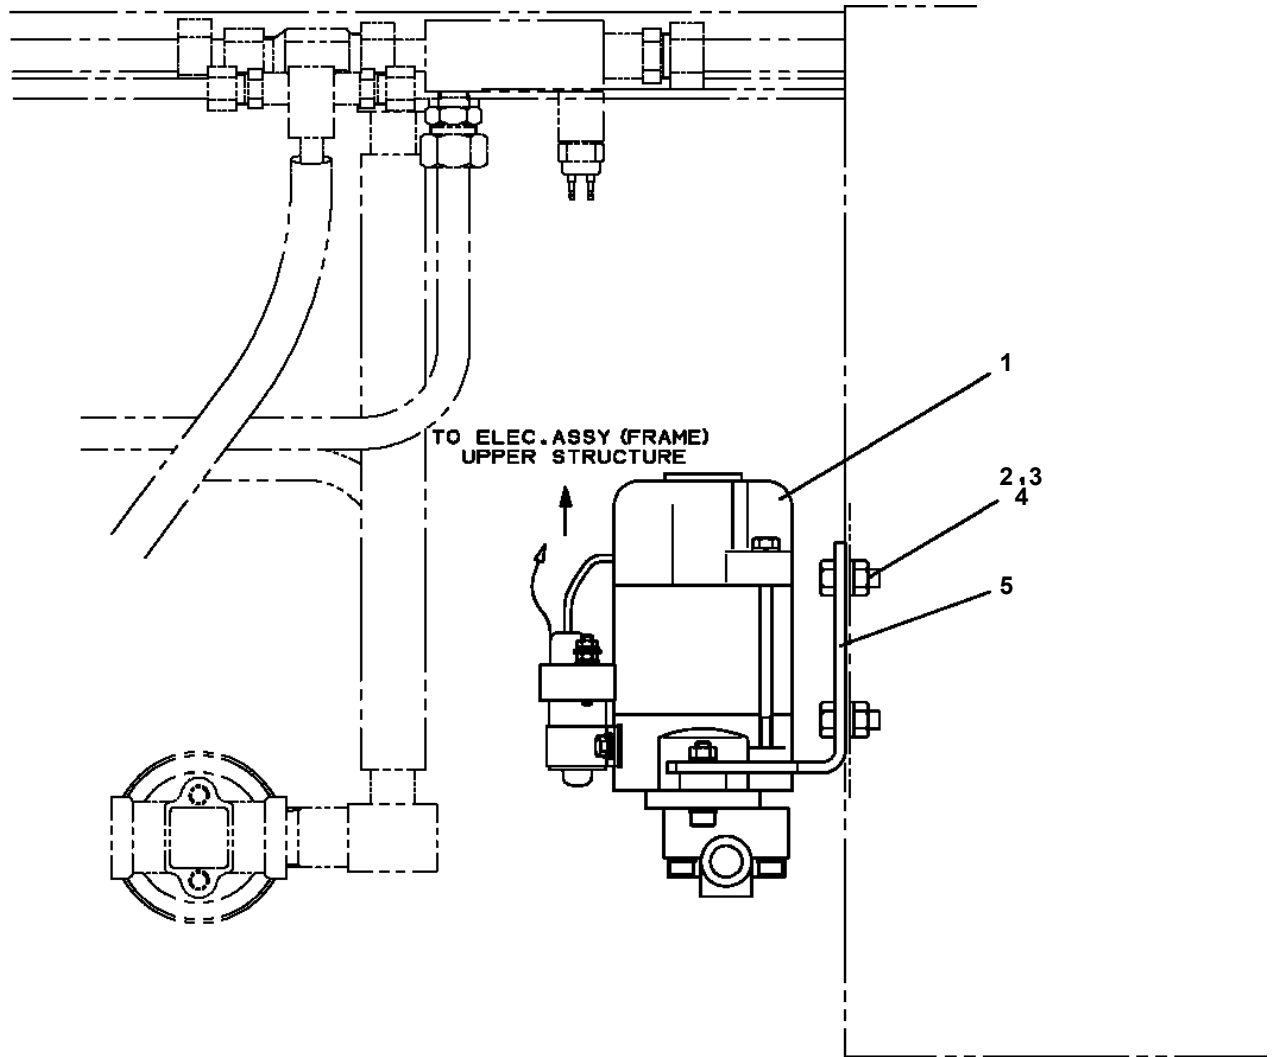

**AT-270-2 42083231700 LOWER, HINO 2KG-FC2AGBA-BBABAD
PB1380024-02 POWER SUPPLY (MOUNT, EMERGENCY PUMP)**