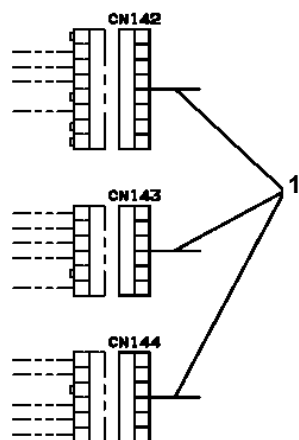

AT-270-2 42083231700 LOWER,HINO 2KG-FC2AGBA-BBABAD
PE5070024-01 ELEC.ASSY,CARRIER

FRONT ←

A
キャブ後方第一クロスメンバ部