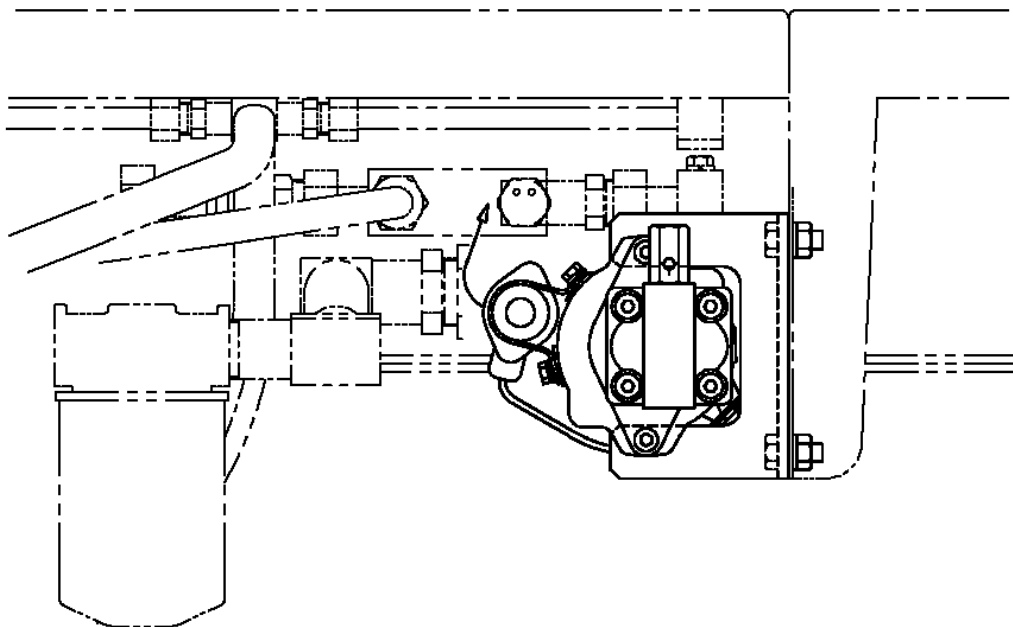

**AT-270-2 42083231700 LOWER, HINO 2KG-FC2AGBA-BBABAD
PB1380024-02 POWER SUPPLY (MOUNT, EMERGENCY PUMP)**