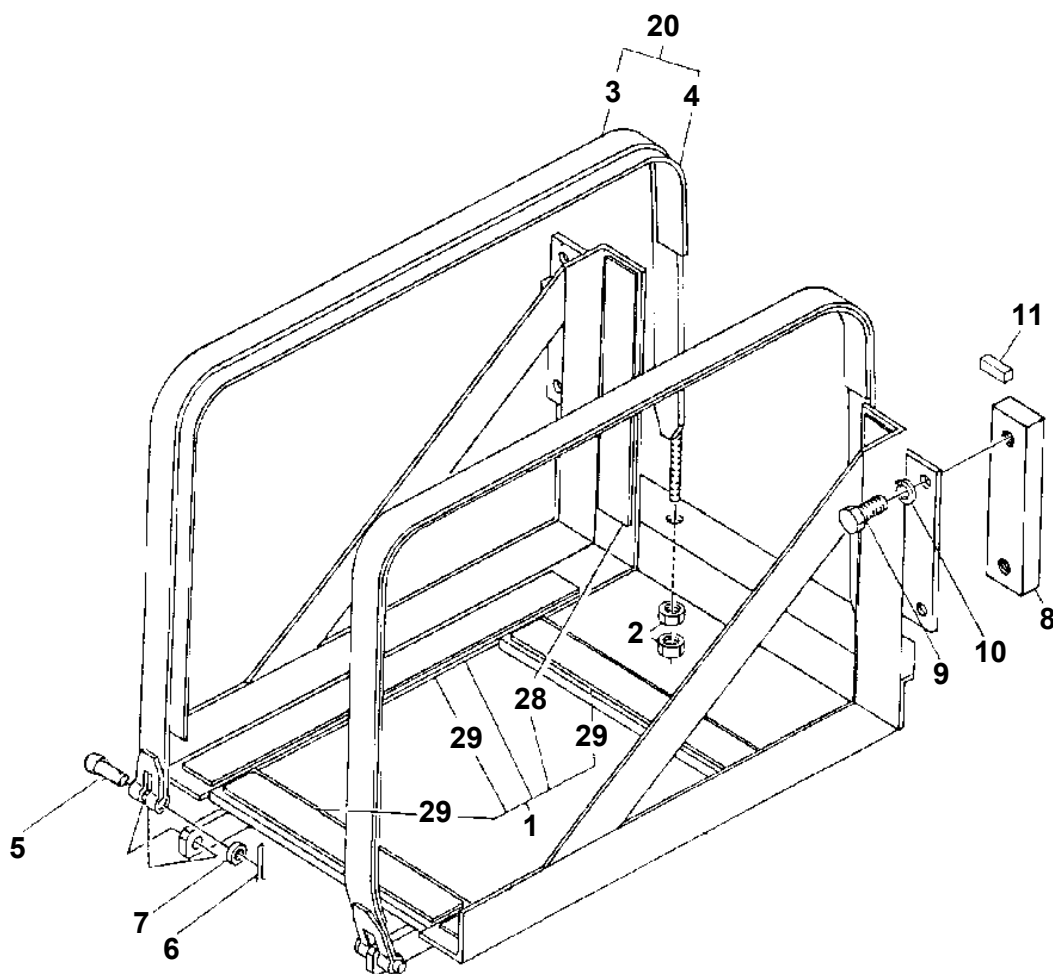

AT-230-2 42014220300 LOWER, MITSUBISHI KC-FH227GN
PX1100031-00 TANK SUPPORT INSTALLATION

AT-230-2 42014220300 LOWER,MITSUBISHI KC-FH227GN

Pos No.	Parts No	Parts Name	Qty	Unit	Technical Data	Serial No (Start)	Serial No (End)
1	36652290000	PUMP,HYDRAULIC (SGP2-44D2H9-L)	1				
2	31790290004	COUPLING ASSY	1				
3	90171110035	BOLT	2		M10X35		385430
	90174110035	BOLT	2		M10X35	385431	
4	90302041001	WASHER,SPRING	2		10		
5	90303071001	WASHER,PLAIN	2		10