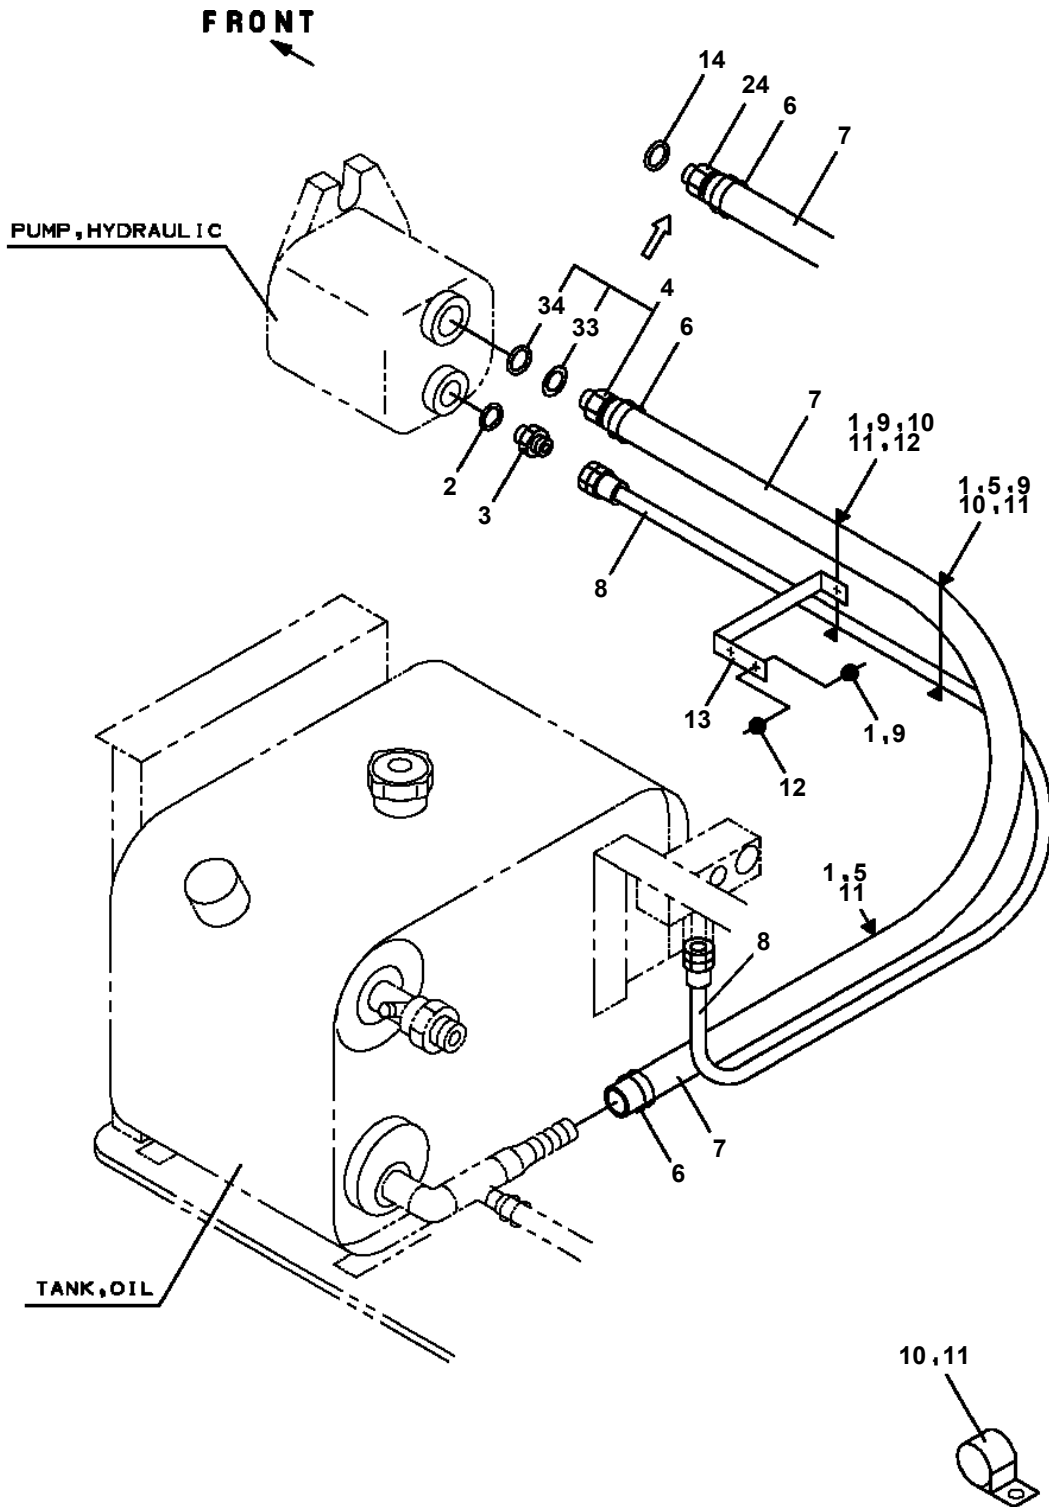

AT-170-1 42087121000 LOWER,MITSUBISHI PDG-FE73DCY 6KA4

Pos No.	Parts No	Parts Name	Qty	Unit	Technical Data	Serial No (Start)	Serial No (End)
1	(***** *****)	GUARD (100KG,770X670X200,WITH HOOK)	1				
	(***** *****)	GUARD (150KG)	1				
2	(***** *****)	ALARM SYSTEM	1				
	(***** *****)	ALARM SYSTEM	1				
3	(***** *****)	ELEC.ASSY (ISUZU,MITUBISHI,100V)	1			230703	230751

AT-170-1 42087121000 LOWER, MITSUBISHI PDG-FE73DCY 6KA4
PB1411114-02 PIPING, LOWER