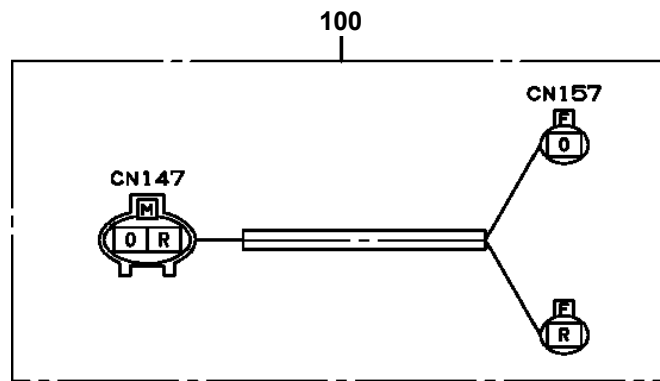

AT-170-1 42087121000 LOWER,MITSUBISHI PDG-FE73DCY 6KA4
PH5031600-00 HARNESS