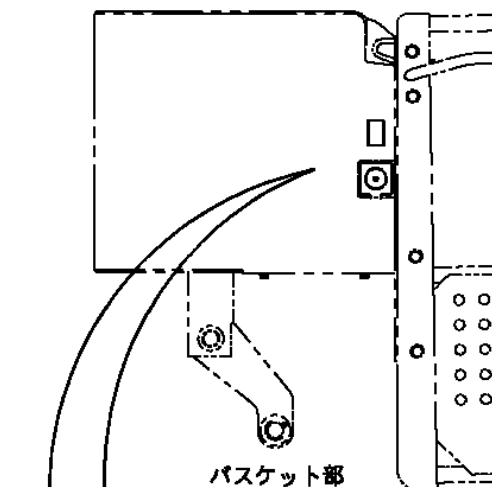

AT-170-1 42087121000 LOWER, MITSUBISHI PDG-FE73DCY 6KA4
PN1012462-03 ELEC. ASSY (ISUZU, MITUBISHI, 100V)

FRONT →