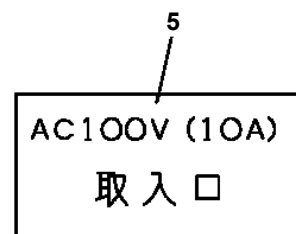

AT-170-1 42087121000 LOWER, MITSUBISHI PDG-FE73DCY 6KA4
PN1012462-03 ELEC. ASSY (ISUZU, MITUBISHI, 100V)

FRONT →