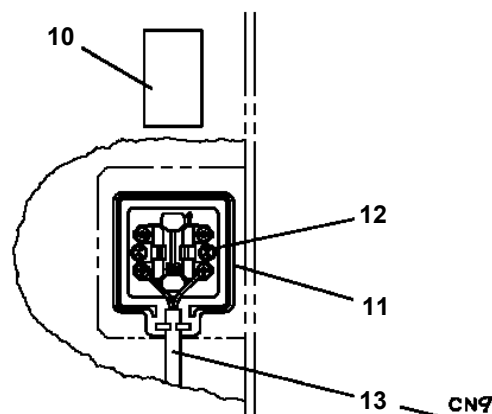

AT-170-1 42087121000 LOWER, MITSUBISHI PDG-FE73DCY 6KA4
PB1411114-02 PIPING, LOWER

AT-170-1 42087121000 LOWER,MITSUBISHI PDG-FE73DCY 6KA4
PH5031600-00 HARNESS

AT-170-1 42087121000 LOWER, MITSUBISHI PDG-FE73DCY 6KA4
 PN1012462-03 ELEC. ASSY (ISUZU, MITUBISHI, 100V)

FRONT →

AT-170-1 42087121000 LOWER, MITSUBISHI PDG-FE73DCY 6KA4
PN1014778-02 ELEC. ASSY

AT-170-1 42087121000 LOWER,MITSUBISHI PDG-FE73DCY 6KA4

Pos No.	Parts No	Parts Name	Qty	Unit	Technical Data	Serial No (Start)	Serial No (End)	Remarks	Pages
50	36652335010	GASKET	2						
51	36652335020	GASKET	2						
54	53063551010	SEAL,OIL	1						
55	80602110360	RING,RITAINING	1		R36				
100	36652840000	PUMP,OIL (32CC:L)	1						