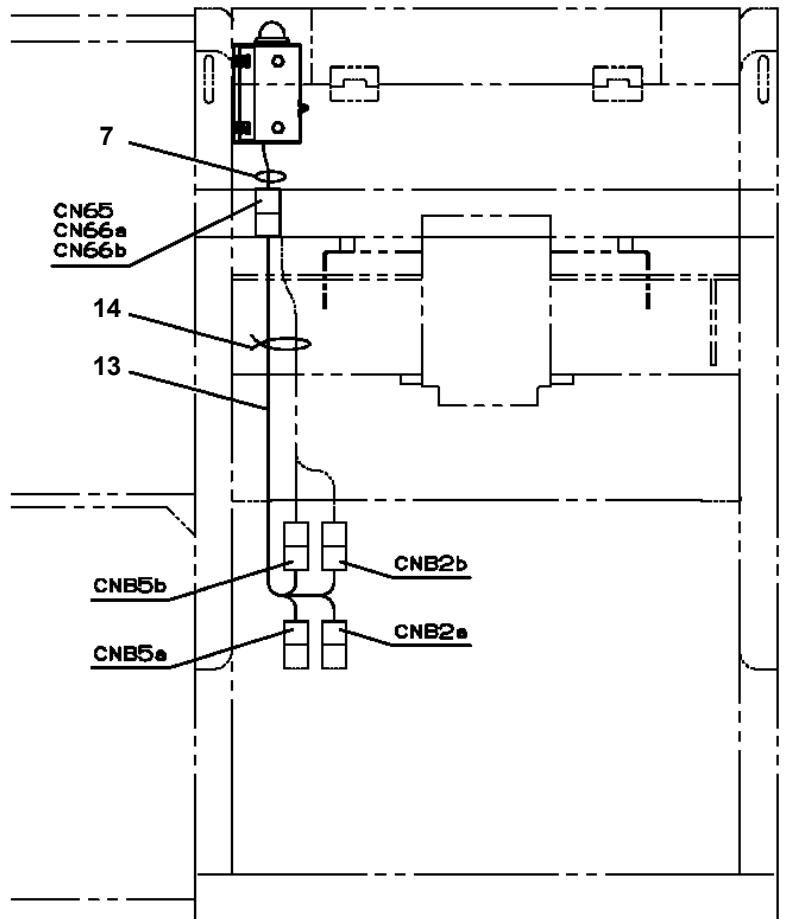

AT-170-1 42087121000 LOWER, MITSUBISHI PDG-FE73DCY 6KA4
PB1411114-02 PIPING, LOWER

AT-170-1 42087121000 LOWER,MITSUBISHI PDG-FE73DCY 6KA4
PH5031600-00 HARNESS

AT-170-1 42087121000 LOWER, MITSUBISHI PDG-FE73DCY 6KA4
 PN1012462-03 ELEC. ASSY (ISUZU, MITUBISHI, 100V)

FRONT →

AT-170-1 42087121000 LOWER, MITSUBISHI PDG-FE73DCY 6KA4
PN1014778-02 ELEC. ASSY

AT-170-1 42087121000 LOWER,MITSUBISHI PDG-FE73DCY 6KA4

Pos No.	Parts No	Parts Name	Qty	Unit	Technical Data	Serial No (Start)	Serial No (End)	Remarks	Pages
50	36652335010	GASKET	2						
51	36652335020	GASKET	2						
54	53063551010	SEAL,OIL	1						
55	80602110360	RING,RITAINING	1		R36				
100	36652840000	PUMP,OIL (32CC:L)	1						