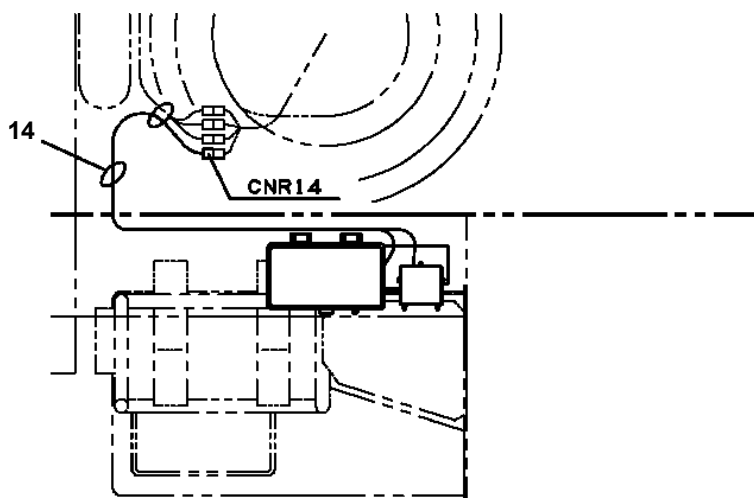

AT-170-1 42087121000 LOWER, MITSUBISHI PDG-FE73DCY 6KA4
PN1012462-03 ELEC. ASSY (ISUZU, MITUBISHI, 100V)