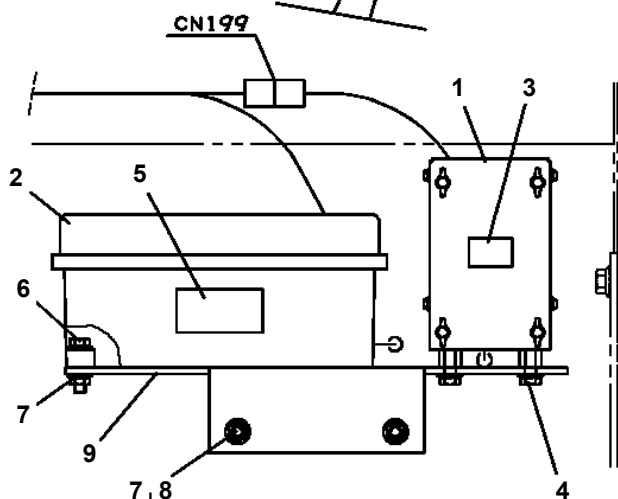

AT-170-1 42087121000 LOWER, MITSUBISHI PDG-FE73DCY 6KA4
PB1411114-02 PIPING, LOWER

AT-170-1 42087121000 LOWER,MITSUBISHI PDG-FE73DCY 6KA4
PH5031600-00 HARNESS

AT-170-1 42087121000 LOWER, MITSUBISHI PDG-FE73DCY 6KA4
 PN1012462-03 ELEC. ASSY (ISUZU, MITUBISHI, 100V)

FRONT →

AT-170-1 42087121000 LOWER, MITSUBISHI PDG-FE73DCY 6KA4
PN1014778-02 ELEC. ASSY

AT-170-1 42087121000 LOWER,MITSUBISHI PDG-FE73DCY 6KA4

Pos No.	Parts No	Parts Name	Qty	Unit	Technical Data	Serial No (Start)	Serial No (End)	Remarks	Pages
50	36652335010	GASKET	2						
51	36652335020	GASKET	2						
54	53063551010	SEAL,OIL	1						
55	80602110360	RING,RITAINING	1		R36				
100	36652840000	PUMP,OIL (32CC:L)	1						