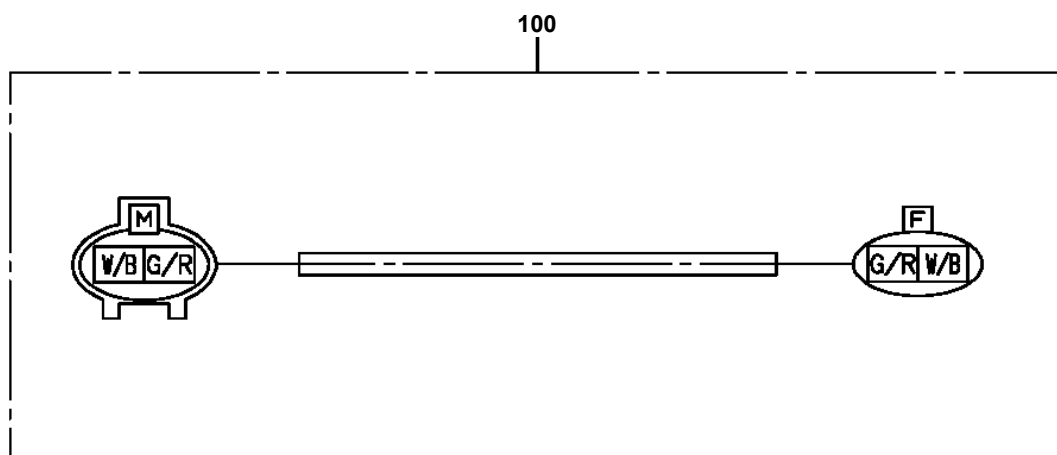

CLICK HERE TO **DOWNLOAD** THE COMPLETE MANUAL

AT-170-1 42087120300 LOWER, MITSUBISHI KK-FE73ECX 6KA1
PB1030164-02 POWER TAKE OFF

50

**AT-170-1 42087120300 LOWER, MITSUBISHI KK-FE73ECX 6KA1
PB1110014-00 MOUNT, PUMP (EMERGENCY)**

AT-170-1 42087120300 LOWER, MITSUBISHI KK-FE73ECX 6KA1
PH5034401-00 HARNESS

AT-170-1 42087120300 LOWER,MITSUBISHI KK-FE73ECX 6KA1

Pos No.	Parts No	Parts Name	Qty	Unit	Technical Data	Serial No (Start)	Serial No (End)	Remarks	Pages
50	36652335010	GASKET	2						
51	36652335020	GASKET	2						
54	53063551010	SEAL,OIL	1						
55	80602110360	RING,RITAINING	1		R36				
100	36652840000	PUMP,OIL (32CC:L)	1						