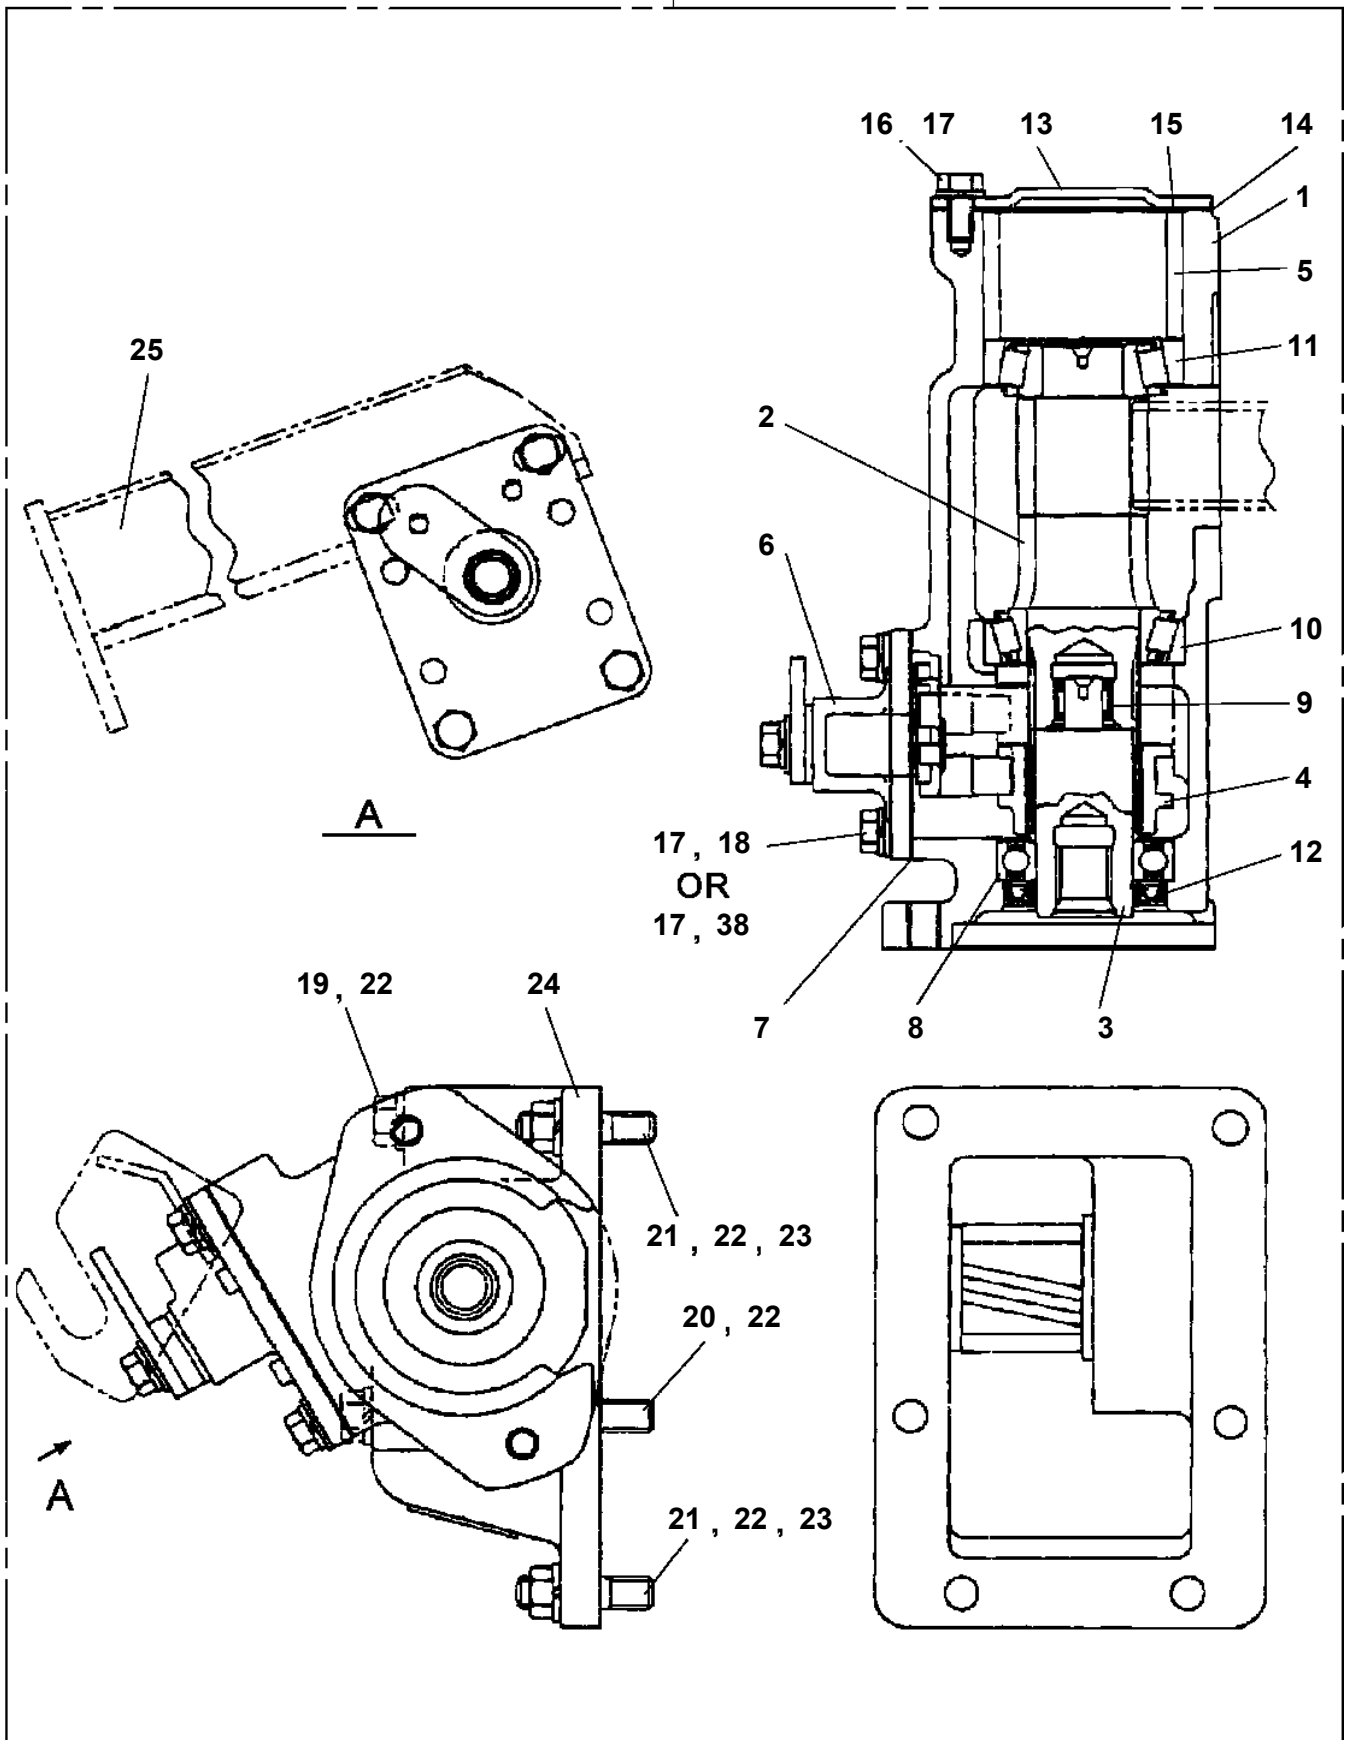

AT-170-1 42087120300 LOWER,MITSUBISHI KK-FE73ECX 6KA1

PB3000080-00 POWER UNIT
PO1000149-00 INDICATION PLATES
PX2000478-00 CARRIER UNIT
PX3000296-00 MOUNTING UNIT
ASSEMBLY

CLICK HERE TO **DOWNLOAD** THE COMPLETE MANUAL

CLICK HERE TO **DOWNLOAD** THE COMPLETE MANUAL

AT-170-1 42087120300 LOWER, MITSUBISHI KK-FE73ECX 6KA1
PB1030164-02 POWER TAKE OFF

50

**AT-170-1 42087120300 LOWER, MITSUBISHI KK-FE73ECX 6KA1
PB1110014-00 MOUNT, PUMP (EMERGENCY)**

AT-170-1 42087120300 LOWER, MITSUBISHI KK-FE73ECX 6KA1
PH5034401-00 HARNESS

AT-170-1 42087120300 LOWER,MITSUBISHI KK-FE73ECX 6KA1

Pos No.	Parts No	Parts Name	Qty	Unit	Technical Data	Serial No (Start)	Serial No (End)	Remarks	Pages
50	36652335010	GASKET	2						
51	36652335020	GASKET	2						
54	53063551010	SEAL,OIL	1						
55	80602110360	RING,RITAINING	1		R36				
100	36652840000	PUMP,OIL (32CC:L)	1						