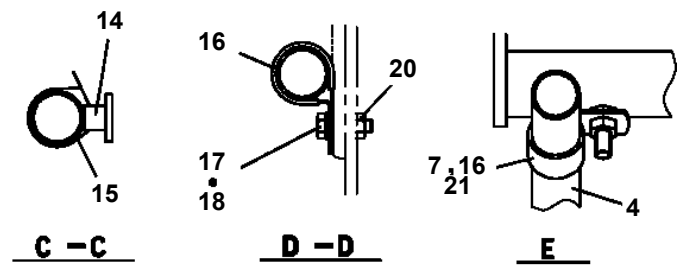

- Please note: If there is no response to CLICKING the link, please download this PDF first and then click on it.

CLICK HERE TO **DOWNLOAD** THE COMPLETE MANUAL

AT-146-2A 42095931600 LOWER,HINO BDG-XZU354E-TKMSD6
PB1411631-00 PIPING,LOWER

AT-146-2A 42095931600 LOWER,HINO BDG-XZU354E-TKMSD6
PH5034645-00 HARNESS

AT-146-2A 42095931600 LOWER, HINO BDG-XZU354E-TKMSD6
 PN1110351-01 RELAY ASSY (B-TYPE, TOYOTA, HINO)

標準仕様

またぎO/R仕様

AT-146-2A 42095931600 LOWER,HINO BDG-XZU354E-TKMSD6
PW1010466-00 ACCESSORIES

**AT-146-2A 42095931600 LOWER, HINO BDG-XZU354E-TKMSD6
PX1370211-01 GUARD, CAB**

CLICK HERE TO **DOWNLOAD** THE COMPLETE MANUAL

- Thank you very much for reading the preview of the manual.
- You can download the complete manual from: www.heydownloads.com by clicking the link below