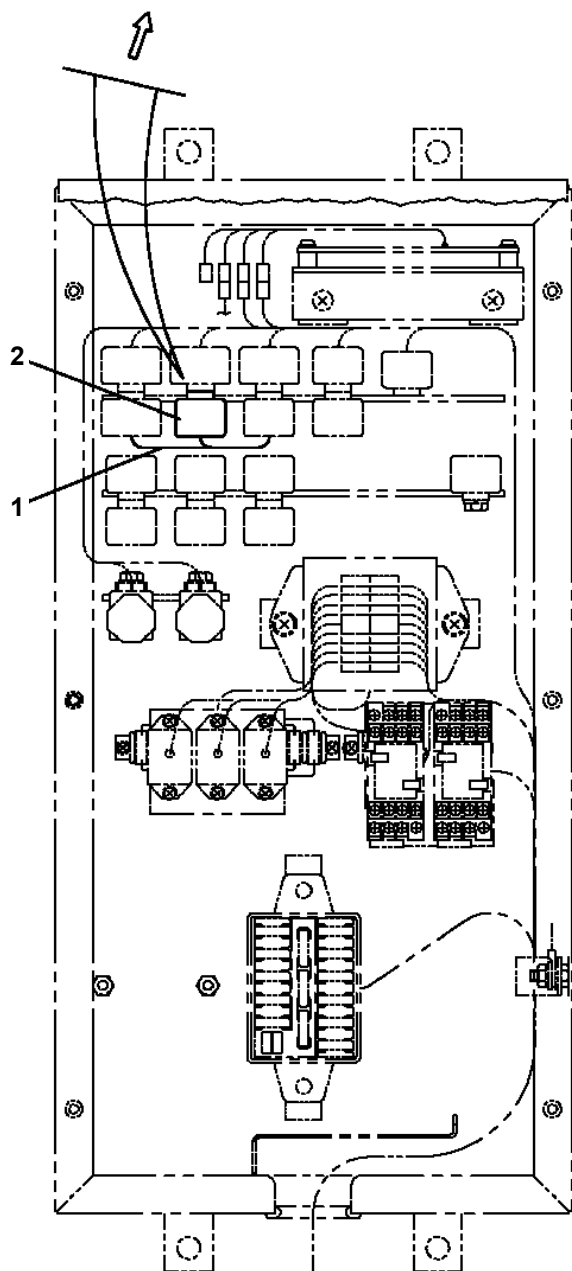

AT-146-2A 42095931600 LOWER,HINO BDG-XZU354E-TKMSD6

PO1000127-01 INDICATION PLATES

PX2001078-00 CARRIER UNIT

ASSEMBLY

CLICK HERE TO **DOWNLOAD** THE COMPLETE MANUAL

- Thank you very much for reading the preview of the manual.
- You can download the complete manual from: www.heydownloads.com by clicking the link below

- Please note: If there is no response to CLICKING the link, please download this PDF first and then click on it.

CLICK HERE TO **DOWNLOAD** THE COMPLETE MANUAL

AT-146-2A 42095931600 LOWER,HINO BDG-XZU354E-TKMSD6
PB1411631-00 PIPING,LOWER

AT-146-2A 42095931600 LOWER,HINO BDG-XZU354E-TKMSD6
PH5034645-00 HARNESS

AT-146-2A 42095931600 LOWER, HINO BDG-XZU354E-TKMSD6
 PN1110351-01 RELAY ASSY (B-TYPE, TOYOTA, HINO)

標準仕様

またぎO/R仕様

AT-146-2A 42095931600 LOWER,HINO BDG-XZU354E-TKMSD6
PW1010466-00 ACCESSORIES

**AT-146-2A 42095931600 LOWER, HINO BDG-XZU354E-TKMSD6
PX1370211-01 GUARD, CAB**

CLICK HERE TO **DOWNLOAD** THE COMPLETE MANUAL

- Thank you very much for reading the preview of the manual.
- You can download the complete manual from: www.heydownloads.com by clicking the link below