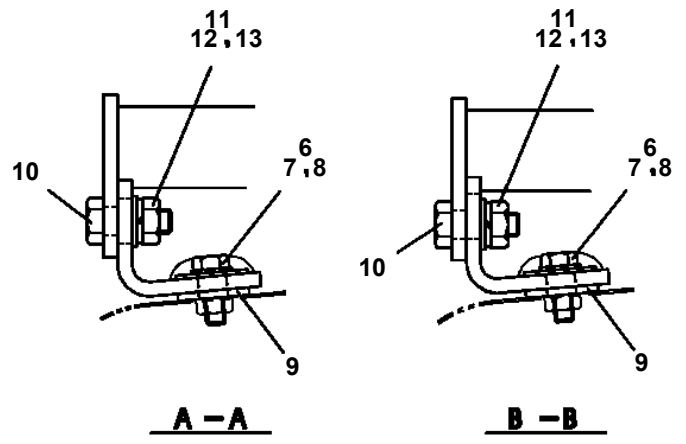

- Please note: If there is no response to CLICKING the link, please download this PDF first and then click on it.

CLICK HERE TO **DOWNLOAD** THE COMPLETE MANUAL

AT-146-2A 42095931600 LOWER,HINO BDG-XZU354E-TKMSD6
PB1411631-00 PIPING,LOWER

AT-146-2A 42095931600 LOWER,HINO BDG-XZU354E-TKMSD6
PH5034645-00 HARNESS

AT-146-2A 42095931600 LOWER, HINO BDG-XZU354E-TKMSD6
 PN1110351-01 RELAY ASSY (B-TYPE, TOYOTA, HINO)

標準仕様

またぎO/R仕様

AT-146-2A 42095931600 LOWER,HINO BDG-XZU354E-TKMSD6
PW1010466-00 ACCESSORIES

**AT-146-2A 42095931600 LOWER, HINO BDG-XZU354E-TKMSD6
PX1370211-01 GUARD, CAB**

CLICK HERE TO **DOWNLOAD** THE COMPLETE MANUAL

- Thank you very much for reading the preview of the manual.
- You can download the complete manual from: www.heydownloads.com by clicking the link below