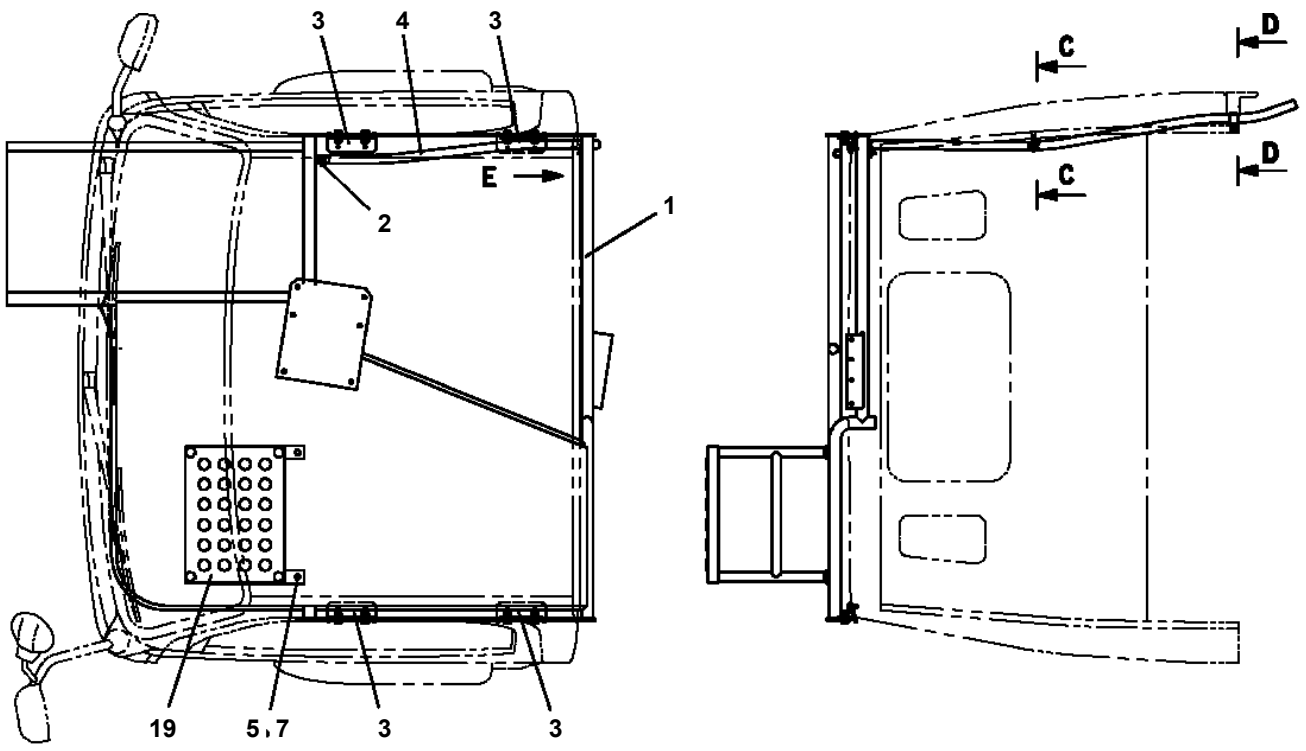

AT-146-2A 42095931600 LOWER,HINO BDG-XZU354E-TKMSD6
PH5034645-00 HARNESS

AT-146-2A 42095931600 LOWER, HINO BDG-XZU354E-TKMSD6
 PN1110351-01 RELAY ASSY (B-TYPE, TOYOTA, HINO)

標準仕様

またぎO/R仕様

AT-146-2A 42095931600 LOWER,HINO BDG-XZU354E-TKMSD6
PW1010466-00 ACCESSORIES

**AT-146-2A 42095931600 LOWER, HINO BDG-XZU354E-TKMSD6
PX1370211-01 GUARD, CAB**

CLICK HERE TO **DOWNLOAD** THE COMPLETE MANUAL

- Thank you very much for reading the preview of the manual.
- You can download the complete manual from: www.heydownloads.com by clicking the link below