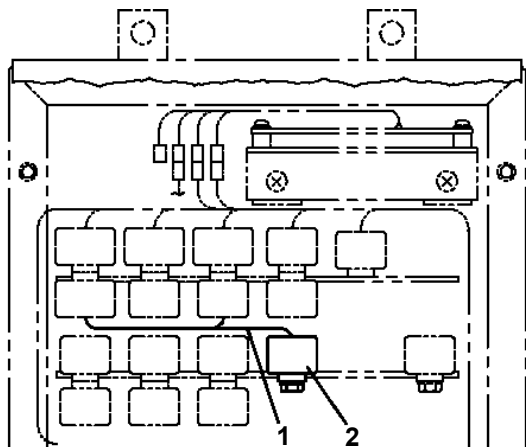

AT-146-2A 42095931600 LOWER,HINO BDG-XZU354E-TKMSD6

PO1000127-01 INDICATION PLATES

PX2001078-00 CARRIER UNIT

ASSEMBLY

CLICK HERE TO **DOWNLOAD** THE COMPLETE MANUAL

- Thank you very much for reading the preview of the manual.
- You can download the complete manual from: www.heydownloads.com by clicking the link below

- Please note: If there is no response to CLICKING the link, please download this PDF first and then click on it.

CLICK HERE TO **DOWNLOAD** THE COMPLETE MANUAL

AT-146-2A 42095931600 LOWER,HINO BDG-XZU354E-TKMSD6
PB1411631-00 PIPING,LOWER

AT-146-2A 42095931600 LOWER,HINO BDG-XZU354E-TKMSD6
PH5034645-00 HARNESS

AT-146-2A 42095931600 LOWER, HINO BDG-XZU354E-TKMSD6
 PN1110351-01 RELAY ASSY (B-TYPE, TOYOTA, HINO)

標準仕様

またぎO/R仕様

AT-146-2A 42095931600 LOWER,HINO BDG-XZU354E-TKMSD6
PW1010466-00 ACCESSORIES