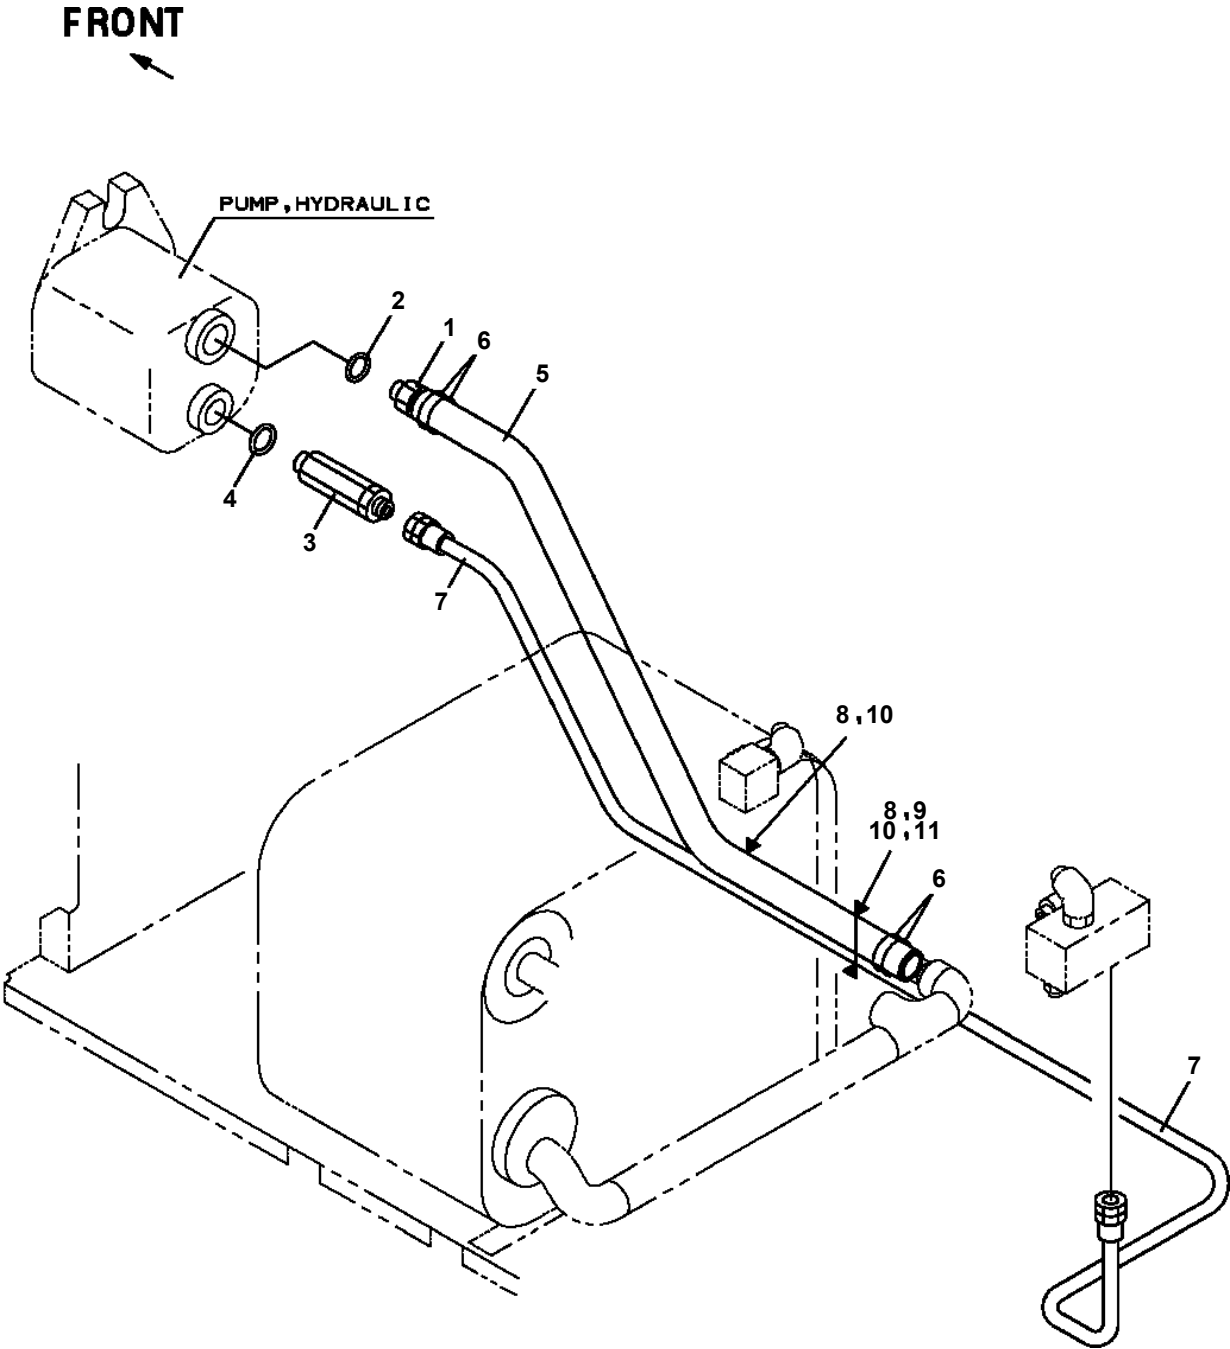

AT-146-2A 42095931600 LOWER,HINO BDG-XZU354E-TKMSD6

PO1000127-01 INDICATION PLATES

PX2001078-00 CARRIER UNIT

ASSEMBLY

CLICK HERE TO **DOWNLOAD** THE COMPLETE MANUAL

- Thank you very much for reading the preview of the manual.
- You can download the complete manual from: www.heydownloads.com by clicking the link below

- Please note: If there is no response to CLICKING the link, please download this PDF first and then click on it.

CLICK HERE TO **DOWNLOAD** THE COMPLETE MANUAL

AT-146-2A 42095931600 LOWER,HINO BDG-XZU354E-TKMSD6
PB1411631-00 PIPING,LOWER

AT-146-2A 42095931600 LOWER,HINO BDG-XZU354E-TKMSD6
PH5034645-00 HARNESS

AT-146-2A 42095931600 LOWER, HINO BDG-XZU354E-TKMSD6
 PN1110351-01 RELAY ASSY (B-TYPE, TOYOTA, HINO)

標準仕様

またぎO/R仕様

AT-146-2A 42095931600 LOWER,HINO BDG-XZU354E-TKMSD6
PW1010466-00 ACCESSORIES