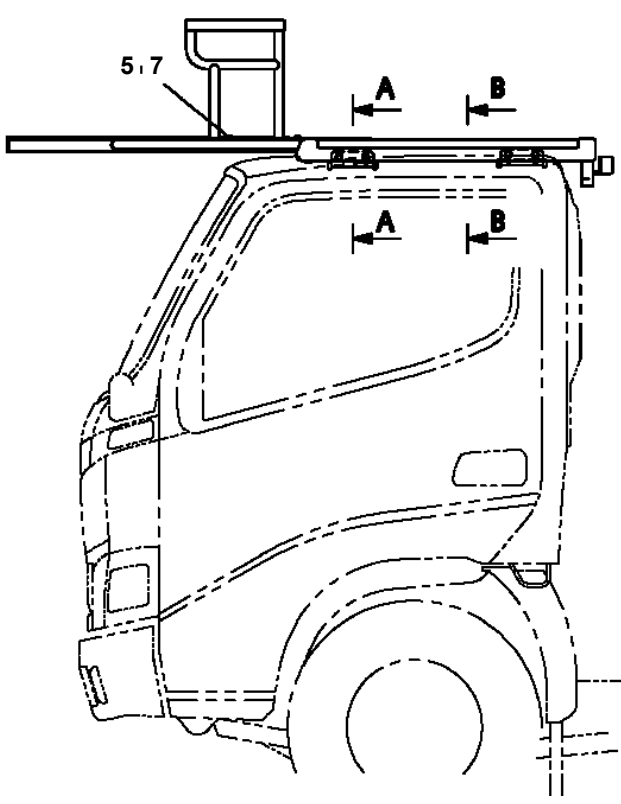

AT-146-2A 42095931600 LOWER,HINO BDG-XZU354E-TKMSD6
PH5034645-00 HARNESS

AT-146-2A 42095931600 LOWER, HINO BDG-XZU354E-TKMSD6
 PN1110351-01 RELAY ASSY (B-TYPE, TOYOTA, HINO)

標準仕様

またぎO/R仕様

AT-146-2A 42095931600 LOWER,HINO BDG-XZU354E-TKMSD6
PW1010466-00 ACCESSORIES

**AT-146-2A 42095931600 LOWER, HINO BDG-XZU354E-TKMSD6
PX1370211-01 GUARD, CAB**

CLICK HERE TO **DOWNLOAD** THE COMPLETE MANUAL

- Thank you very much for reading the preview of the manual.
- You can download the complete manual from: www.heydownloads.com by clicking the link below