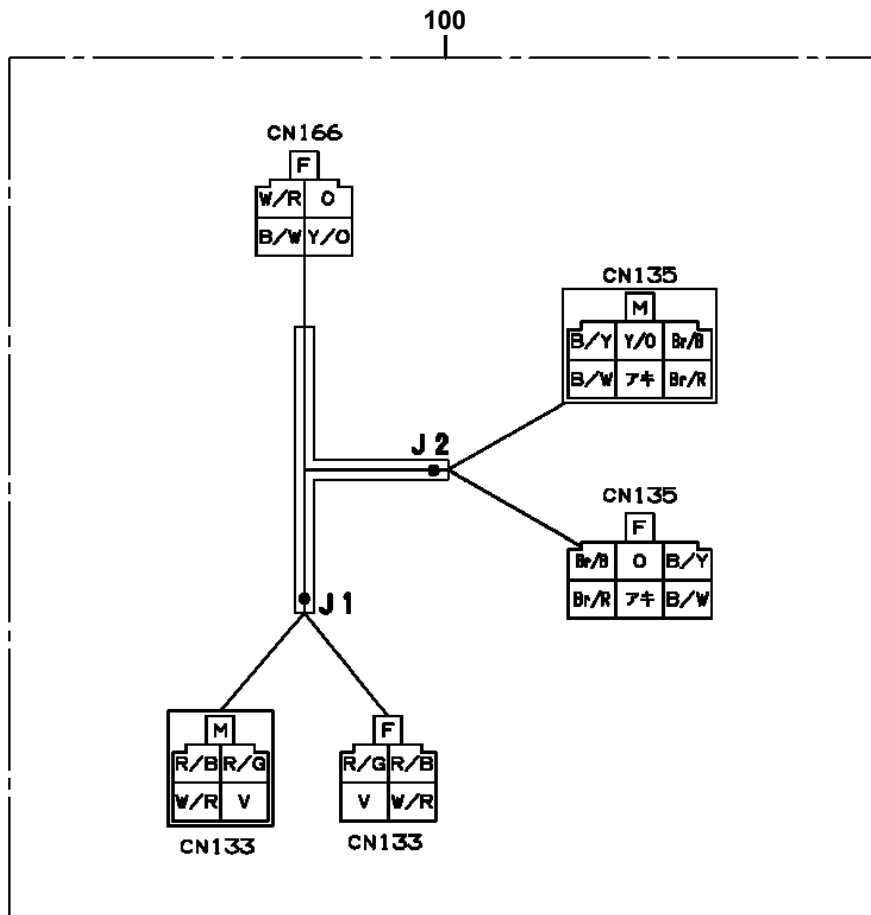

AT-146-2A 42095931600 LOWER,HINO BDG-XZU354E-TKMSD6

PO1000127-01 INDICATION PLATES

PX2001078-00 CARRIER UNIT

ASSEMBLY

CLICK HERE TO **DOWNLOAD** THE COMPLETE MANUAL

- Thank you very much for reading the preview of the manual.
- You can download the complete manual from: www.heydownloads.com by clicking the link below

- Please note: If there is no response to CLICKING the link, please download this PDF first and then click on it.

CLICK HERE TO **DOWNLOAD** THE COMPLETE MANUAL

AT-146-2A 42095931600 LOWER,HINO BDG-XZU354E-TKMSD6
PB1411631-00 PIPING,LOWER

AT-146-2A 42095931600 LOWER,HINO BDG-XZU354E-TKMSD6
PH5034645-00 HARNESS

AT-146-2A 42095931600 LOWER, HINO BDG-XZU354E-TKMSD6
 PN1110351-01 RELAY ASSY (B-TYPE, TOYOTA, HINO)

標準仕様

またぎO/R仕様

AT-146-2A 42095931600 LOWER,HINO BDG-XZU354E-TKMSD6
PW1010466-00 ACCESSORIES