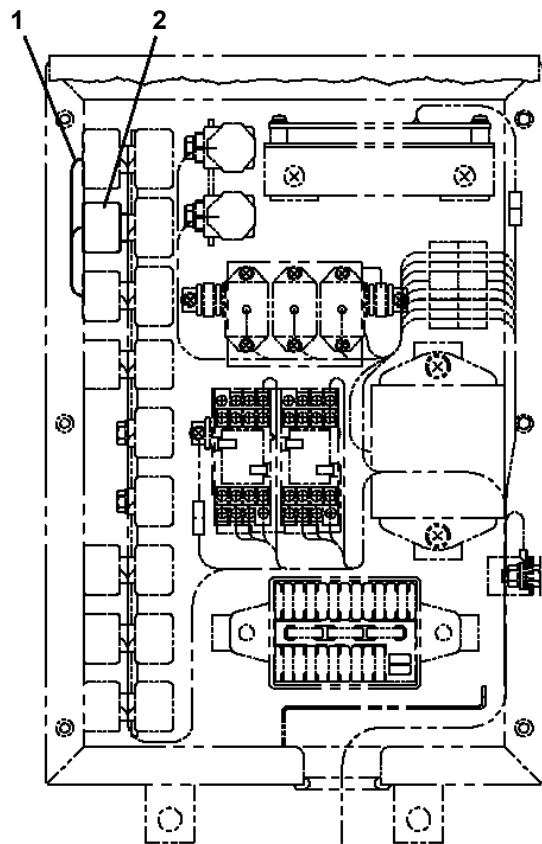

AT-146-2A 42095931600 LOWER,HINO BDG-XZU354E-TKMSD6

PO1000127-01 INDICATION PLATES

PX2001078-00 CARRIER UNIT

ASSEMBLY

CLICK HERE TO **DOWNLOAD** THE COMPLETE MANUAL

- Thank you very much for reading the preview of the manual.
- You can download the complete manual from: www.heydownloads.com by clicking the link below

- Please note: If there is no response to CLICKING the link, please download this PDF first and then click on it.

CLICK HERE TO **DOWNLOAD** THE COMPLETE MANUAL

AT-146-2A 42095931600 LOWER,HINO BDG-XZU354E-TKMSD6
PB1411631-00 PIPING,LOWER

AT-146-2A 42095931600 LOWER,HINO BDG-XZU354E-TKMSD6
PH5034645-00 HARNESS

AT-146-2A 42095931600 LOWER, HINO BDG-XZU354E-TKMSD6
 PN1110351-01 RELAY ASSY (B-TYPE, TOYOTA, HINO)

標準仕様

またぎO/R仕様

AT-146-2A 42095931600 LOWER,HINO BDG-XZU354E-TKMSD6
PW1010466-00 ACCESSORIES

**AT-146-2A 42095931600 LOWER, HINO BDG-XZU354E-TKMSD6
PX1370211-01 GUARD, CAB**

CLICK HERE TO **DOWNLOAD** THE COMPLETE MANUAL

- Thank you very much for reading the preview of the manual.
- You can download the complete manual from: www.heydownloads.com by clicking the link below