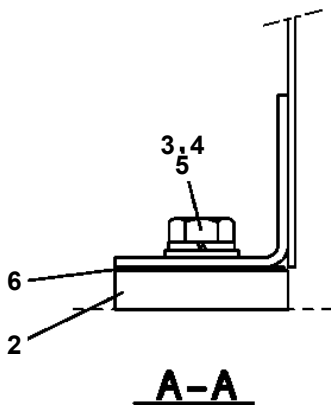

CLICK HERE TO **DOWNLOAD** THE COMPLETE MANUAL

AT-130-1 42059141400 LOWER,ISUZU KR-NKR81E3N 5JXHYB

PB1050172-00 OPE.ASSY,P.T.O. (COUPLING)
PB1100159-02 PUMP,HYDRAULIC
PB1110012-01 PUMP INSTALLATION
PB1110013-00 MOUNT,PUMP (EMERGENCY)
PB1411637-00 PIPING,LOWER
PH1760003-00 MIRROR
PH5030697-00 HARNESS
PH5030698-00 HARNESS
PH5031703-00 HARNESS
PH5031756-00 HARNESS
PH5034137-00 HARNESS
PK1230027-01 WEIGHT
PL1030811-00 OPE.ASSY,ACCELERATOR (MOTOR)
PN1013163-03 ELEC.ASSY (CARRIER)
PO1013103-03 PLATE ASSY.NAME (VEHICLE HEIGHT)
PO1014181-02 PLATE ASSY,NAME (LOADING CAPACITY)
PP5500003-00 PUMP,OIL (32CC:L)
PX1030425-00 FENDER
PX1120374-00 BOOM REST INSTALLATION
PX1170571-00 ATTACHMENT PARTS, CRANE FRAME
PX1200402-00 GUARD,SIDE
PX1210073-00 GUARD
PX1210096-00 GUARD (150KG)
PX1210130-00 GUARD (100KG,770X670X200,WITH HOOK)
PX1260175-00 STEP
PX1310101-00 MOUNT,LAMP (TAIL)
PX1370197-00 CAB GUARD INSTALLATION
PX1370220-00 GUARD,CAB (OPTION)
PX1390714-00 MODIFICATION PARTS
PX1410243-01 MOUNT,TIRE
PX1830013-00 COUPLING
PY1010053-00 OPTION UNIT,1

AT-130-1 42059141400 LOWER,ISUZU KR-NKR81E3N 5JXHYB
PH1760003-00 MIRROR

AT-130-1 42059141400 LOWER,ISUZU KR-NKR81E3N 5JXHYP

Pos No.	Parts No	Parts Name	Qty	Unit	Technical Data	Serial No (Start)	Serial No (End)	Remarks	Pages
100	42714372000	HARNESS	1						

AT-130-1 42059141400 LOWER,ISUZU KR-NKR81E3N 5JXHYP

Pos No.	Parts No	Parts Name	Qty	Unit	Technical Data	Serial No (Start)	Serial No (End)	Remarks	Pages
1	37002218760	PLATE,NAME	1						

AT-130-1 42059141400 LOWER,ISUZU KR-NKR81E3N 5JXHYB
PX1210073-00 GUARD