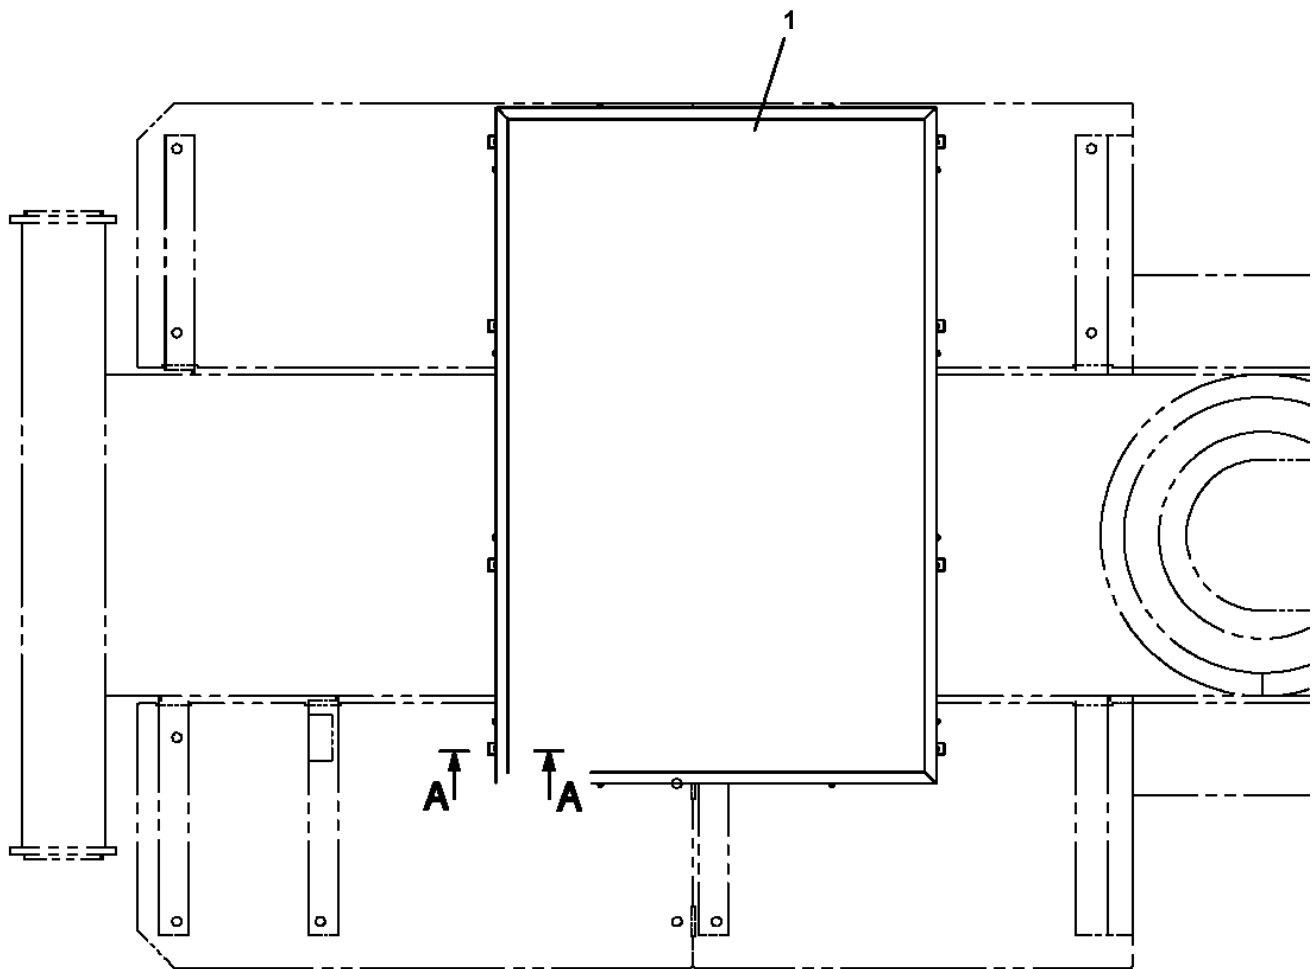

AT-130-1 42059141400 LOWER,ISUZU KR-NKR81E3N 5JXHYB
PX1210073-00 GUARD

AT-130-1 42059141400 LOWER,ISUZU KR-NKR81E3N 5JXHYB

Pos No.	Parts No	Parts Name	Qty	Unit	Technical Data	Serial No (Start)	Serial No (End)	Remarks	Pages
1	42695301000	DECK	1						
2	90101208025	BOLT	4		M8X25				
3	90201200800	NUT	4		M8				
4	42690150010	SUPPORT	4						
5	34250000850	PLATE	4		T=4.5				
6	90101208020	BOLT	4		M8X20				
7	90303071001	WASHER,PLAIN	4		10				
8	90303070801	WASHER,PLAIN	4		8				
9	90302040801	WASHER,SPRING	4		8				
23	82400000205	GROMMET	4