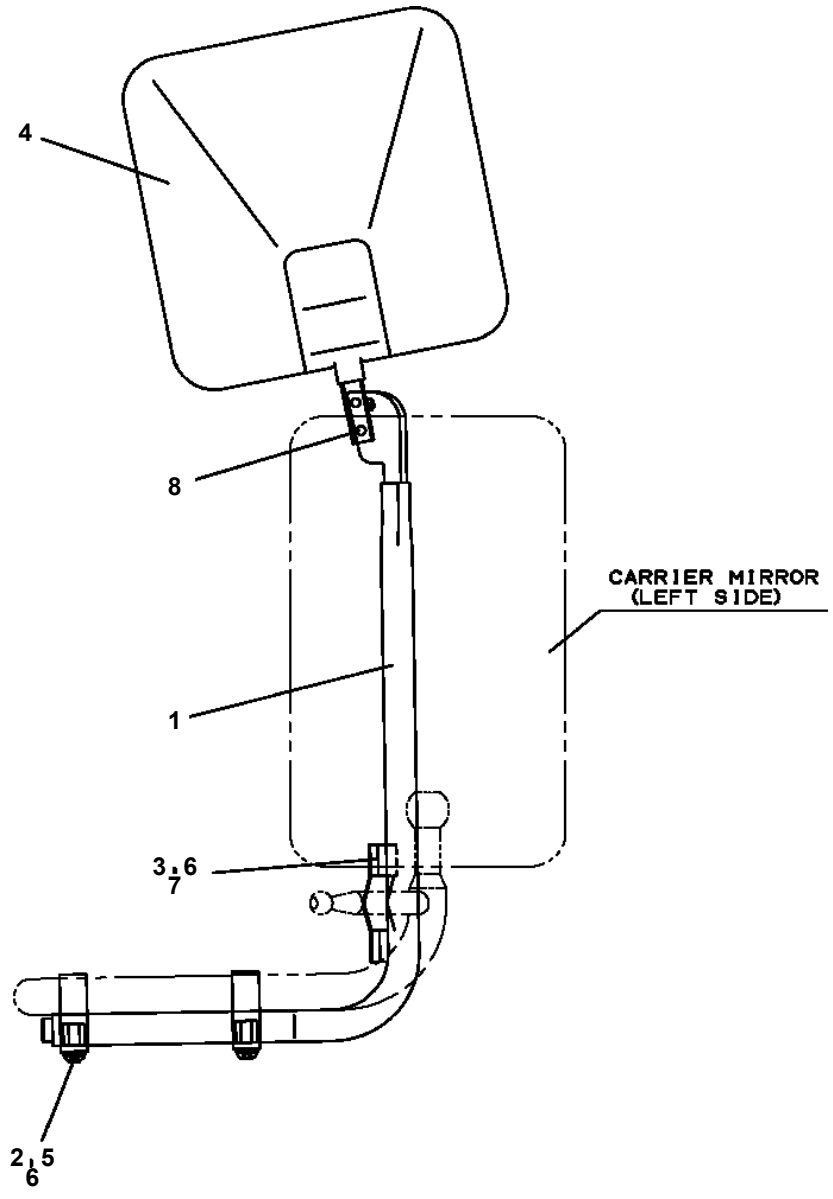

AT-130-1 42059141400 LOWER,ISUZU KR-NKR81E3N 5JXHBY

PB3000181-00 POWER UNIT
PO1000171-00 INDICATION PLATES
PX2000809-00 CARRIER UNIT
PX3000475-00 MOUNTING UNIT
PY1001448-02 OPTIONS
ASSEMBLY

CLICK HERE TO **DOWNLOAD** THE COMPLETE MANUAL

CLICK HERE TO **DOWNLOAD** THE COMPLETE MANUAL

AT-130-1 42059141400 LOWER,ISUZU KR-NKR81E3N 5JXHYB

PB1050172-00 OPE.ASSY,P.T.O. (COUPLING)
PB1100159-02 PUMP,HYDRAULIC
PB1110012-01 PUMP INSTALLATION
PB1110013-00 MOUNT,PUMP (EMERGENCY)
PB1411637-00 PIPING,LOWER
PH1760003-00 MIRROR
PH5030697-00 HARNESS
PH5030698-00 HARNESS
PH5031703-00 HARNESS
PH5031756-00 HARNESS
PH5034137-00 HARNESS
PK1230027-01 WEIGHT
PL1030811-00 OPE.ASSY,ACCELERATOR (MOTOR)
PN1013163-03 ELEC.ASSY (CARRIER)
PO1013103-03 PLATE ASSY.NAME (VEHICLE HEIGHT)
PO1014181-02 PLATE ASSY,NAME (LOADING CAPACITY)
PP5500003-00 PUMP,OIL (32CC:L)
PX1030425-00 FENDER
PX1120374-00 BOOM REST INSTALLATION
PX1170571-00 ATTACHMENT PARTS, CRANE FRAME
PX1200402-00 GUARD,SIDE
PX1210073-00 GUARD
PX1210096-00 GUARD (150KG)
PX1210130-00 GUARD (100KG,770X670X200,WITH HOOK)
PX1260175-00 STEP
PX1310101-00 MOUNT,LAMP (TAIL)
PX1370197-00 CAB GUARD INSTALLATION
PX1370220-00 GUARD,CAB (OPTION)
PX1390714-00 MODIFICATION PARTS
PX1410243-01 MOUNT,TIRE
PX1830013-00 COUPLING
PY1010053-00 OPTION UNIT,1

AT-130-1 42059141400 LOWER,ISUZU KR-NKR81E3N 5JXHYB
PH1760003-00 MIRROR

AT-130-1 42059141400 LOWER,ISUZU KR-NKR81E3N 5JXHYP

Pos No.	Parts No	Parts Name	Qty	Unit	Technical Data	Serial No (Start)	Serial No (End)	Remarks	Pages
100	42714372000	HARNESS	1						

AT-130-1 42059141400 LOWER,ISUZU KR-NKR81E3N 5JXHYP

Pos No.	Parts No	Parts Name	Qty	Unit	Technical Data	Serial No (Start)	Serial No (End)	Remarks	Pages
1	37002218760	PLATE,NAME	1						

AT-130-1 42059141400 LOWER,ISUZU KR-NKR81E3N 5JXHYB
PX1210073-00 GUARD