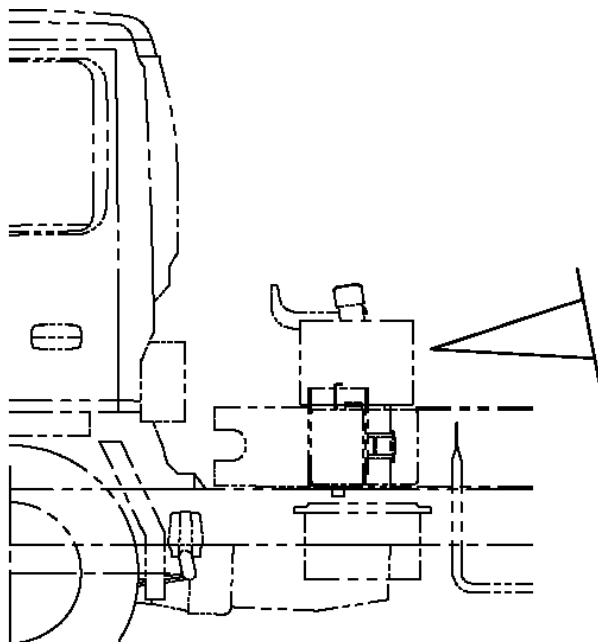

CLICK HERE TO **DOWNLOAD** THE COMPLETE MANUAL

AT-120S-2 42081230300 LOWER,HINO PB-XZU344M-TKMRW3

Pos No.	Parts No	Parts Name	Qty	Unit	Technical Data	Serial No (Start)	Serial No (End)	Remarks	Pages
1	(***** *****)	GUARD,CAB	1						000034
2	(***** *****)	BUMPER	1						000037

**AT-120S-2 42081230300 LOWER,HINO PB-XZU344M-TKMRW3
PB1100280-00 PUMP,HYDRAULIC (MOUNT)**

AT-120S-2 42081230300 LOWER,HINO PB-XZU344M-TKMRW3
PH5034401-00 HARNESS

AT-120S-2 42081230300 LOWER,HINO PB-XZU344M-TKMRW3
 PN1080166-02 LAMP (FLICKER/OPTION)