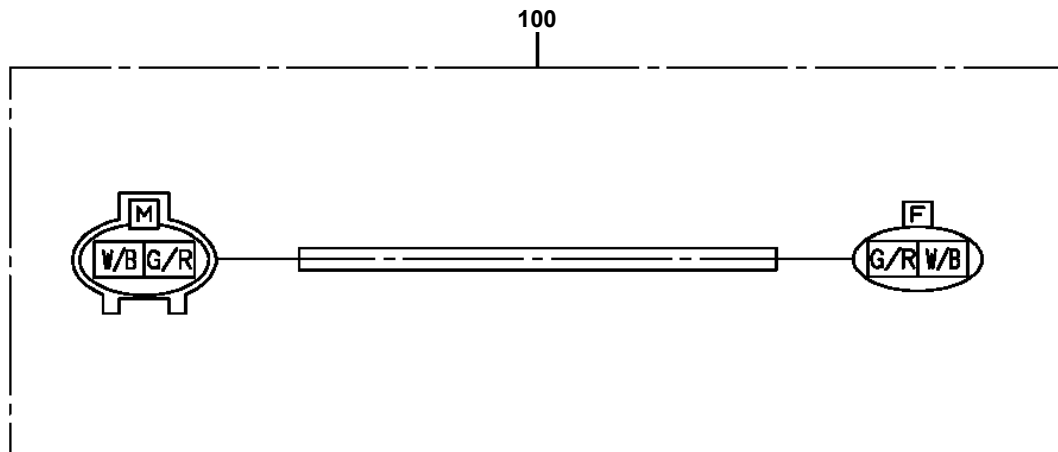

CLICK HERE TO **DOWNLOAD** THE COMPLETE MANUAL

AT-120S-2 42081230300 LOWER,HINO PB-XZU344M-TKMRW3

Pos No.	Parts No	Parts Name	Qty	Unit	Technical Data	Serial No (Start)	Serial No (End)	Remarks	Pages
1	(***** *****)	GUARD,CAB	1						000034
2	(***** *****)	BUMPER	1						000037

**AT-120S-2 42081230300 LOWER,HINO PB-XZU344M-TKMRW3
PB1100280-00 PUMP,HYDRAULIC (MOUNT)**

AT-120S-2 42081230300 LOWER,HINO PB-XZU344M-TKMRW3
PH5034401-00 HARNESS

AT-120S-2 42081230300 LOWER,HINO PB-XZU344M-TKMRW3
 PN1080166-02 LAMP (FLICKER/OPTION)