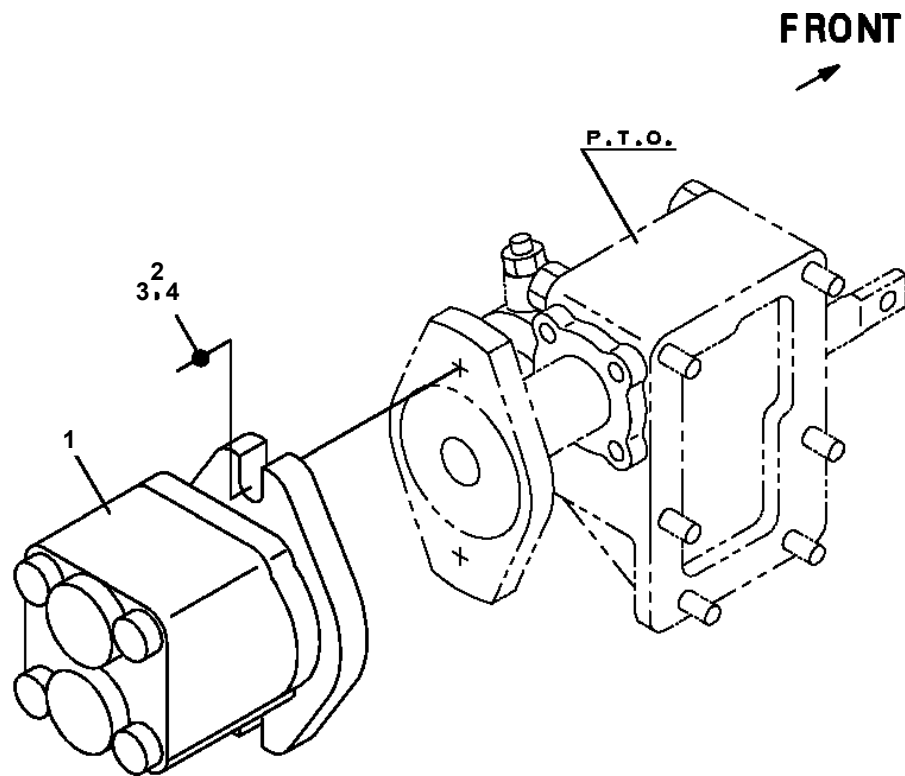

CLICK HERE TO **DOWNLOAD** THE COMPLETE MANUAL

AT-120S-2 42081230300 LOWER,HINO PB-XZU344M-TKMRW3

Pos No.	Parts No	Parts Name	Qty	Unit	Technical Data	Serial No (Start)	Serial No (End)	Remarks	Pages
1	(***** *****)	GUARD,CAB	1						000034
2	(***** *****)	BUMPER	1						000037

**AT-120S-2 42081230300 LOWER,HINO PB-XZU344M-TKMRW3
PB1100280-00 PUMP,HYDRAULIC (MOUNT)**

AT-120S-2 42081230300 LOWER,HINO PB-XZU344M-TKMRW3
PH5034401-00 HARNESS

AT-120S-2 42081230300 LOWER,HINO PB-XZU344M-TKMRW3
 PN1080166-02 LAMP (FLICKER/OPTION)