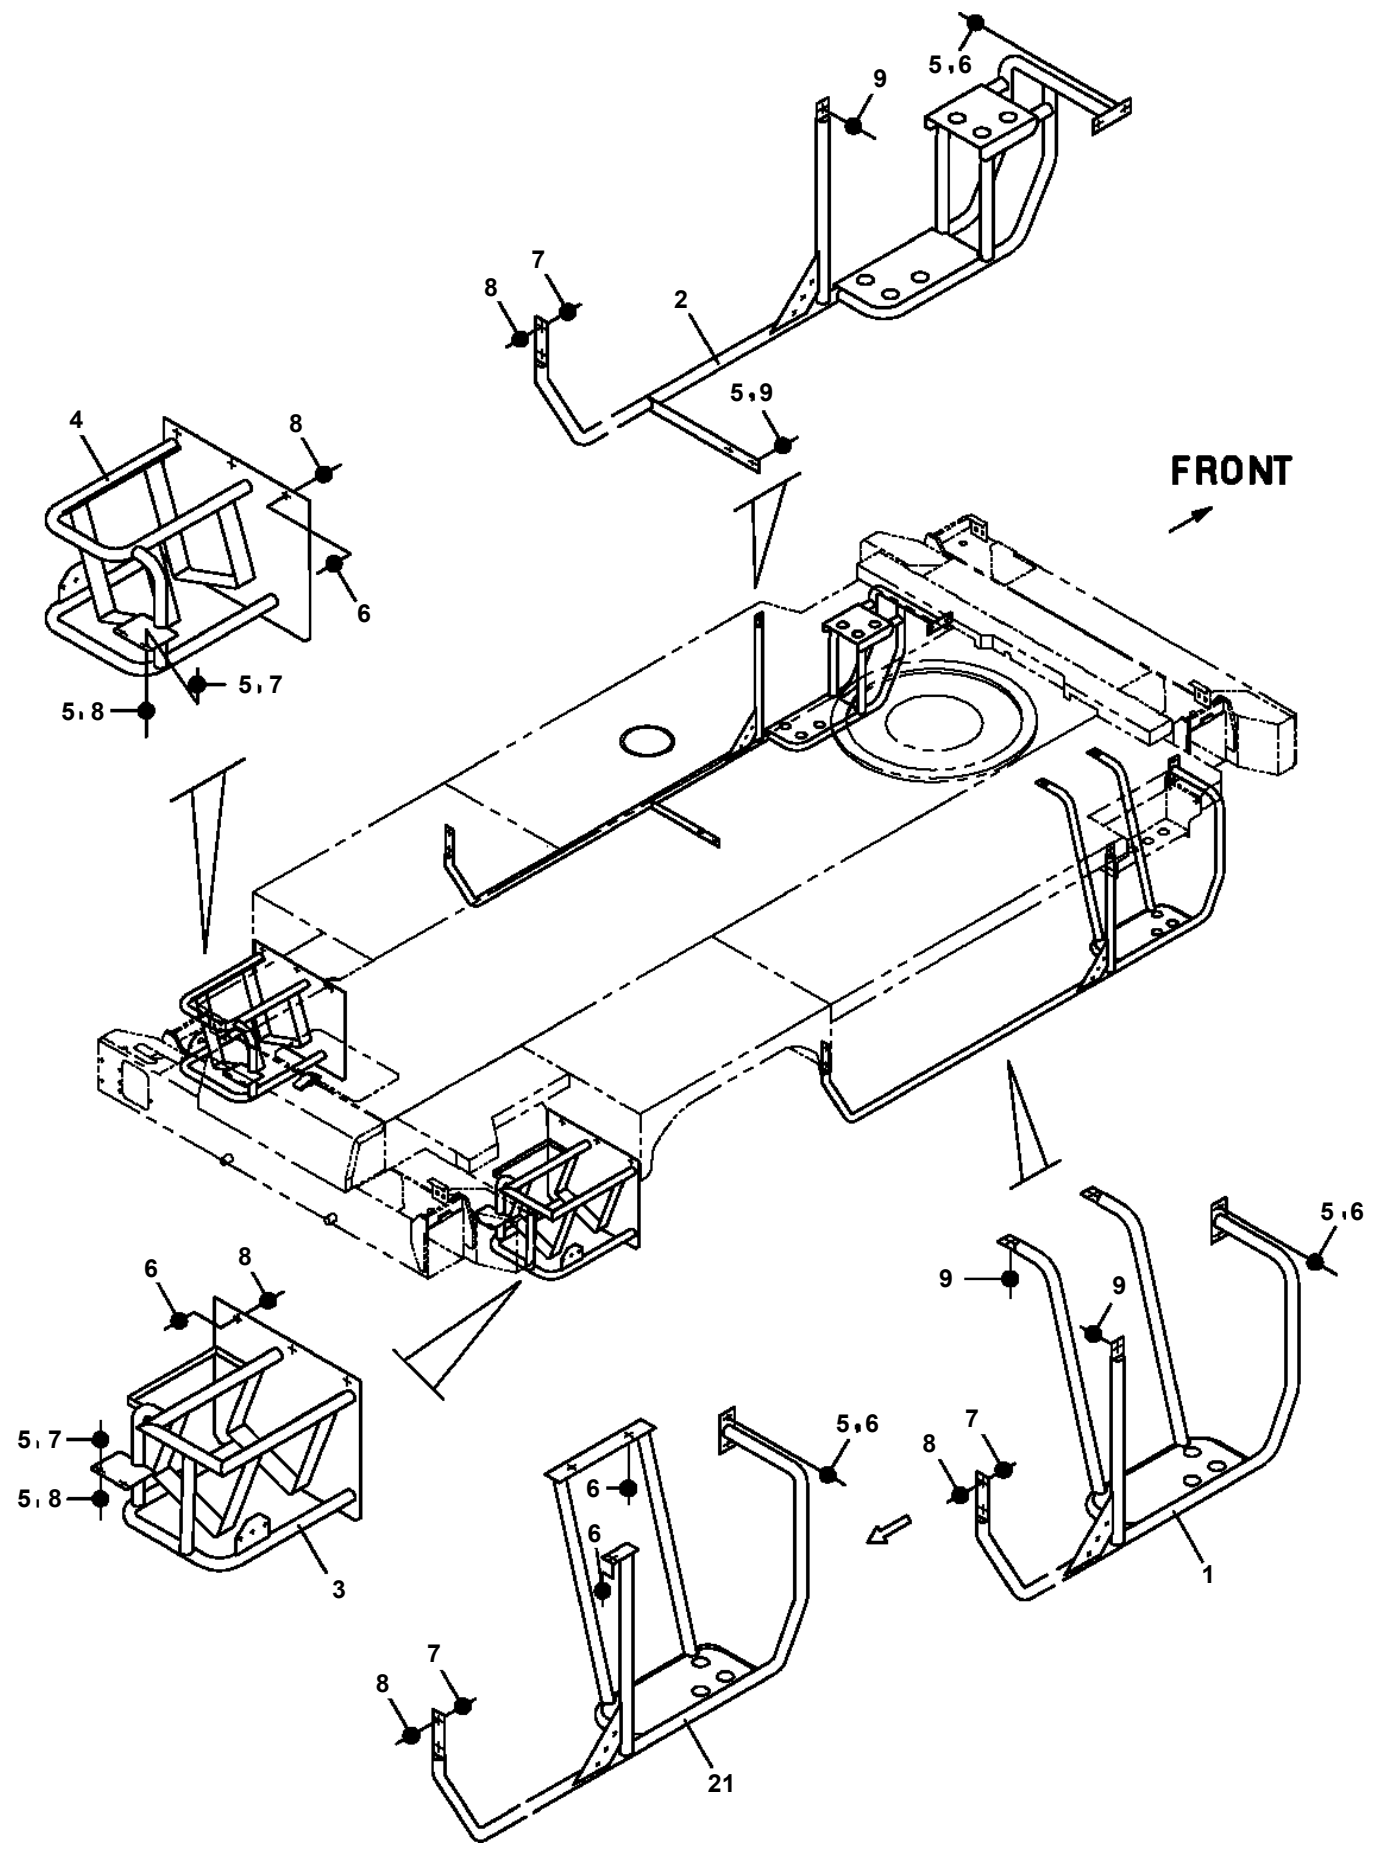

**AT-120S-2 42081230300 LOWER, HINO PB-XZU344M-TKMRW3
PX1200577-02 SIDE GUARD**