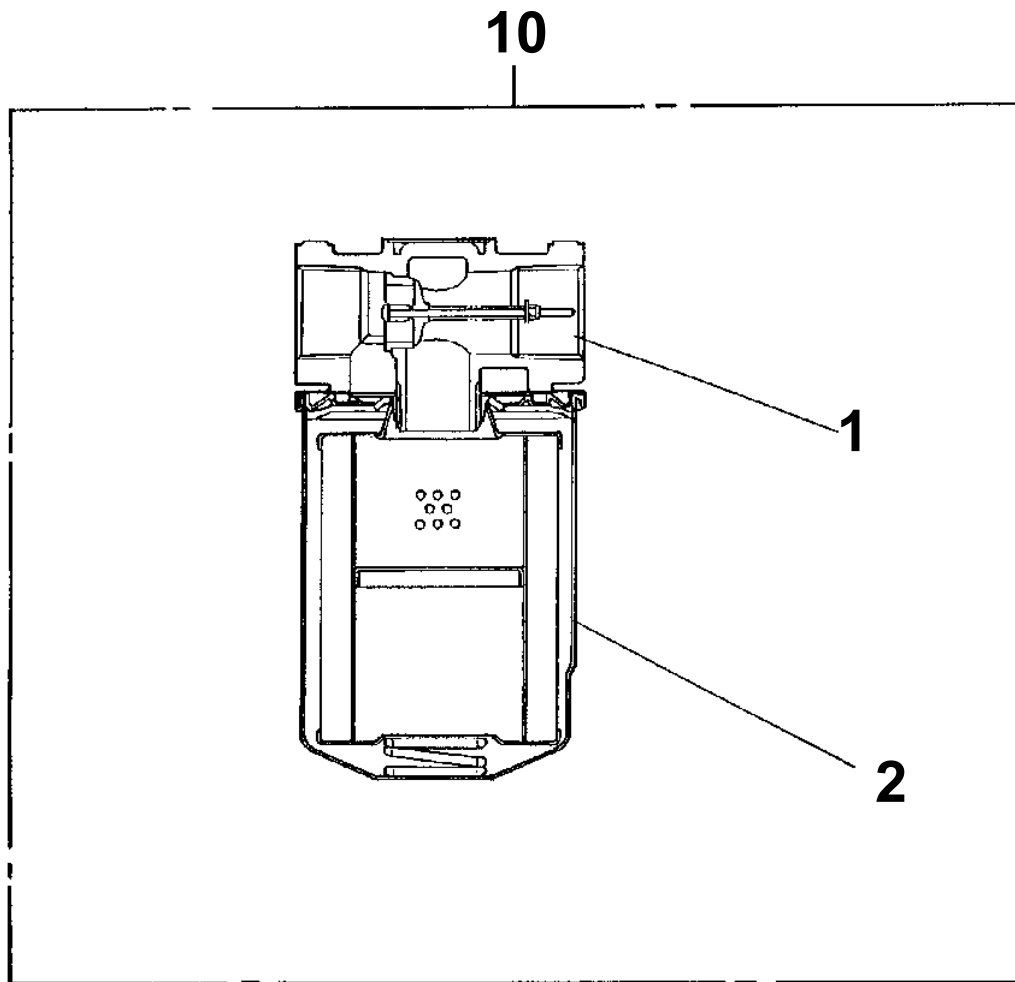

AT-105-1 42055141900 LOWER,ISUZU KC-NKR66EP-5EXY

PX1001011-00 MOUNTING PARTS

PY1001232-00 OPTIONS

ASSEMBLY

CLICK HERE TO **DOWNLOAD** THE COMPLETE MANUAL

- Thank you very much for reading the preview of the manual.
- You can download the complete manual from: www.heydownloads.com by clicking the link below

Pos No.	Parts No	Parts Name	Qty	Unit	Technical Data	Serial No (Start)	Serial No (End)	Remarks
1	36654115010	MOTOR ASSY	1					
3	36652625020	CAP (TERMINAL)	1					
5	36654115030	BOLT,HEXAGON SOCKET	2		M8X40			
6	36654205020	WASHER	2					
7	36654205030	NUT	2					
8	36652025040	O-RING	1		S55			
9	36652625030	VALVE,CHECK	1					
10	36652625040	PUMP ASSY	1					
12	44550417800	WASHER,SPRING (M8)	2					
20	36654115040	CABLE ASSY	1					
27	36652665060	O-RING	1		P8			
29	36652665050	O-RING	1		P14			
33	19215105160	SEAL,OIL	1					
34	36652665020	RING,RETAINING	1					
41	36654115020	CONTACTOR	1					
100	36654110000	PUMP,HYDRAULIC	1					

**AT-105-1 42055141900 LOWER, ISUZU KC-NKR66EP-5EXY
PI1300061-02 FILTER, OIL (YAMASHIN)**

Assembly Name FILTER, OIL

AT-105-1 42055141900 LOWER,ISUZU KC-NKR66EP-5EXY

Pos No.	Parts No	Parts Name	Qty	Unit	Technical Data	Serial No (Start)	Serial No (End)	Remarks	Pages
2	36160017530	WASHER,SPRING	1				217455		
3	36160017540	WASHER,PLAIN	1				217455		
4	36160655040	DRUM ASSY	1				217455		
5	36160017550	HANDLE	1						
6	36160655020	SHAFT	1						
7	36160017560	WASHER,PLAIN	1						
8	36160655050	PLATE (RING)	1						
10	36160017590	PLATE (CONTACT)	1						
50	36160650000	REEL,CORD	1						

**AT-105-1 42055141900 LOWER,ISUZU KC-NKR66EP-5EXY
PX1170378-00 ATTACHMENT PARTS, CRANE FRAME**

AT-105-1 42055141900 LOWER,ISUZU KC-NKR66EP-5EXY

Pos No.	Parts No	Parts Name	Qty	Unit	Technical Data	Serial No (Start)	Serial No (End)	Remarks	Pages
1	42735270100	SUPPORT	1						