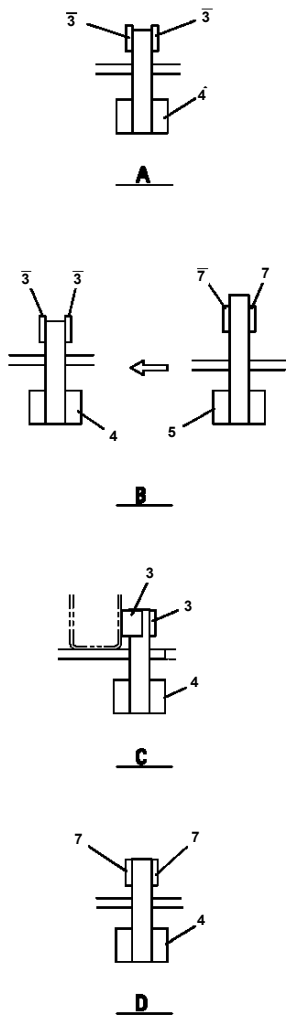

Pos No.	Parts No	Parts Name	Qty	Unit	Technical Data	Serial No (Start)	Serial No (End)	Remarks
1	36654115010	MOTOR ASSY	1					
3	36652625020	CAP (TERMINAL)	1					
5	36654115030	BOLT,HEXAGON SOCKET	2		M8X40			
6	36654205020	WASHER	2					
7	36654205030	NUT	2					
8	36652025040	O-RING	1		S55			
9	36652625030	VALVE,CHECK	1					
10	36652625040	PUMP ASSY	1					
12	44550417800	WASHER,SPRING (M8)	2					
20	36654115040	CABLE ASSY	1					
27	36652665060	O-RING	1		P8			
29	36652665050	O-RING	1		P14			
33	19215105160	SEAL,OIL	1					
34	36652665020	RING,RETAINING	1					
41	36654115020	CONTACTOR	1					
100	36654110000	PUMP,HYDRAULIC	1					

**AT-105-1 42055141900 LOWER, ISUZU KC-NKR66EP-5EXY
PI1300061-02 FILTER, OIL (YAMASHIN)**

Assembly Name FILTER, OIL

AT-105-1 42055141900 LOWER,ISUZU KC-NKR66EP-5EXY

Pos No.	Parts No	Parts Name	Qty	Unit	Technical Data	Serial No (Start)	Serial No (End)	Remarks	Pages
2	36160017530	WASHER,SPRING	1				217455		
3	36160017540	WASHER,PLAIN	1				217455		
4	36160655040	DRUM ASSY	1				217455		
5	36160017550	HANDLE	1						
6	36160655020	SHAFT	1						
7	36160017560	WASHER,PLAIN	1						
8	36160655050	PLATE (RING)	1						
10	36160017590	PLATE (CONTACT)	1						
50	36160650000	REEL,CORD	1						

**AT-105-1 42055141900 LOWER,ISUZU KC-NKR66EP-5EXY
PX1170378-00 ATTACHMENT PARTS, CRANE FRAME**

AT-105-1 42055141900 LOWER,ISUZU KC-NKR66EP-5EXY

Pos No.	Parts No	Parts Name	Qty	Unit	Technical Data	Serial No (Start)	Serial No (End)	Remarks	Pages
1	42735270100	SUPPORT	1						