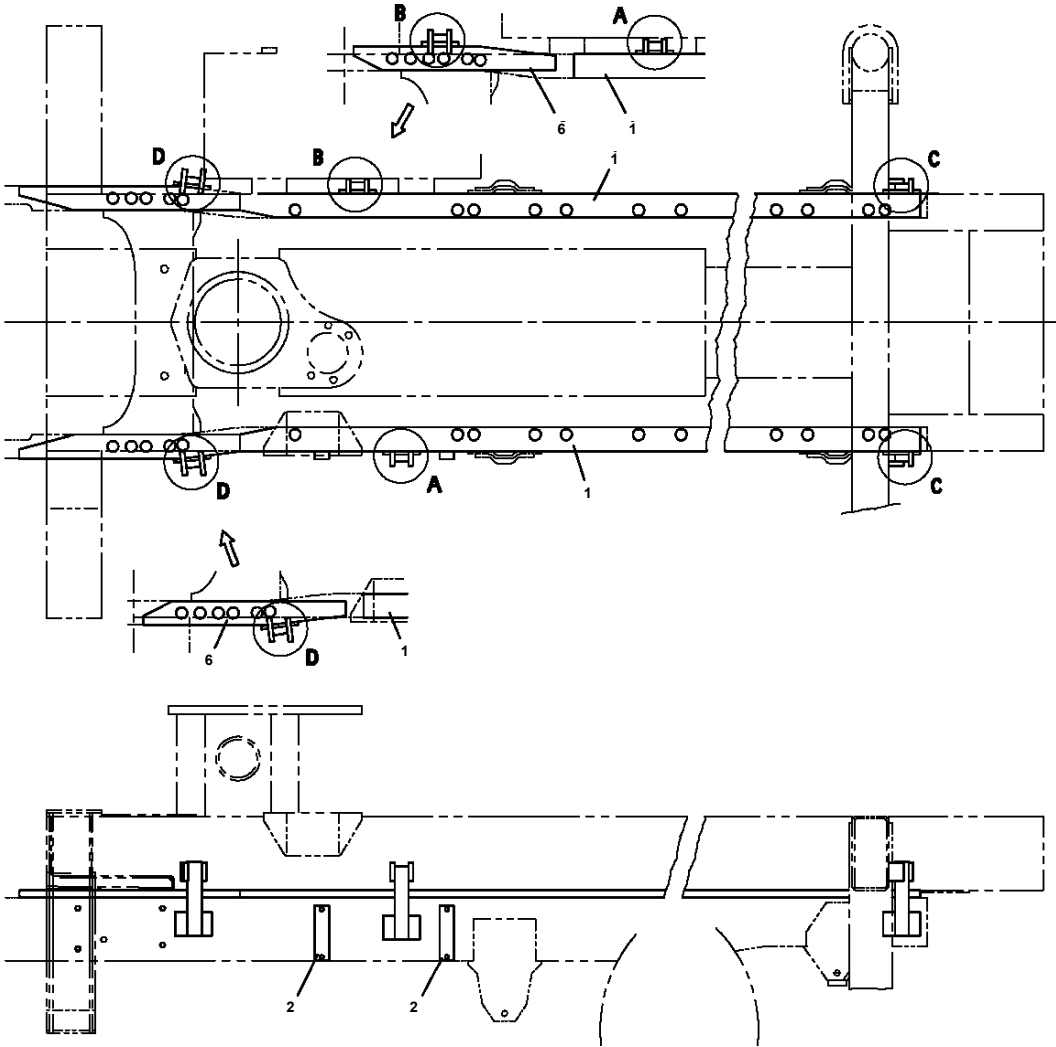

**AT-105-1 42055141900 LOWER, ISUZU KC-NKR66EP-5EXY
PI1300061-02 FILTER, OIL (YAMASHIN)**

Assembly Name FILTER, OIL

AT-105-1 42055141900 LOWER,ISUZU KC-NKR66EP-5EXY

Pos No.	Parts No	Parts Name	Qty	Unit	Technical Data	Serial No (Start)	Serial No (End)	Remarks	Pages
2	36160017530	WASHER,SPRING	1				217455		
3	36160017540	WASHER,PLAIN	1				217455		
4	36160655040	DRUM ASSY	1				217455		
5	36160017550	HANDLE	1						
6	36160655020	SHAFT	1						
7	36160017560	WASHER,PLAIN	1						
8	36160655050	PLATE (RING)	1						
10	36160017590	PLATE (CONTACT)	1						
50	36160650000	REEL,CORD	1						

**AT-105-1 42055141900 LOWER,ISUZU KC-NKR66EP-5EXY
PX1170378-00 ATTACHMENT PARTS, CRANE FRAME**

AT-105-1 42055141900 LOWER,ISUZU KC-NKR66EP-5EXY

Pos No.	Parts No	Parts Name	Qty	Unit	Technical Data	Serial No (Start)	Serial No (End)	Remarks	Pages
1	42735270100	SUPPORT	1						