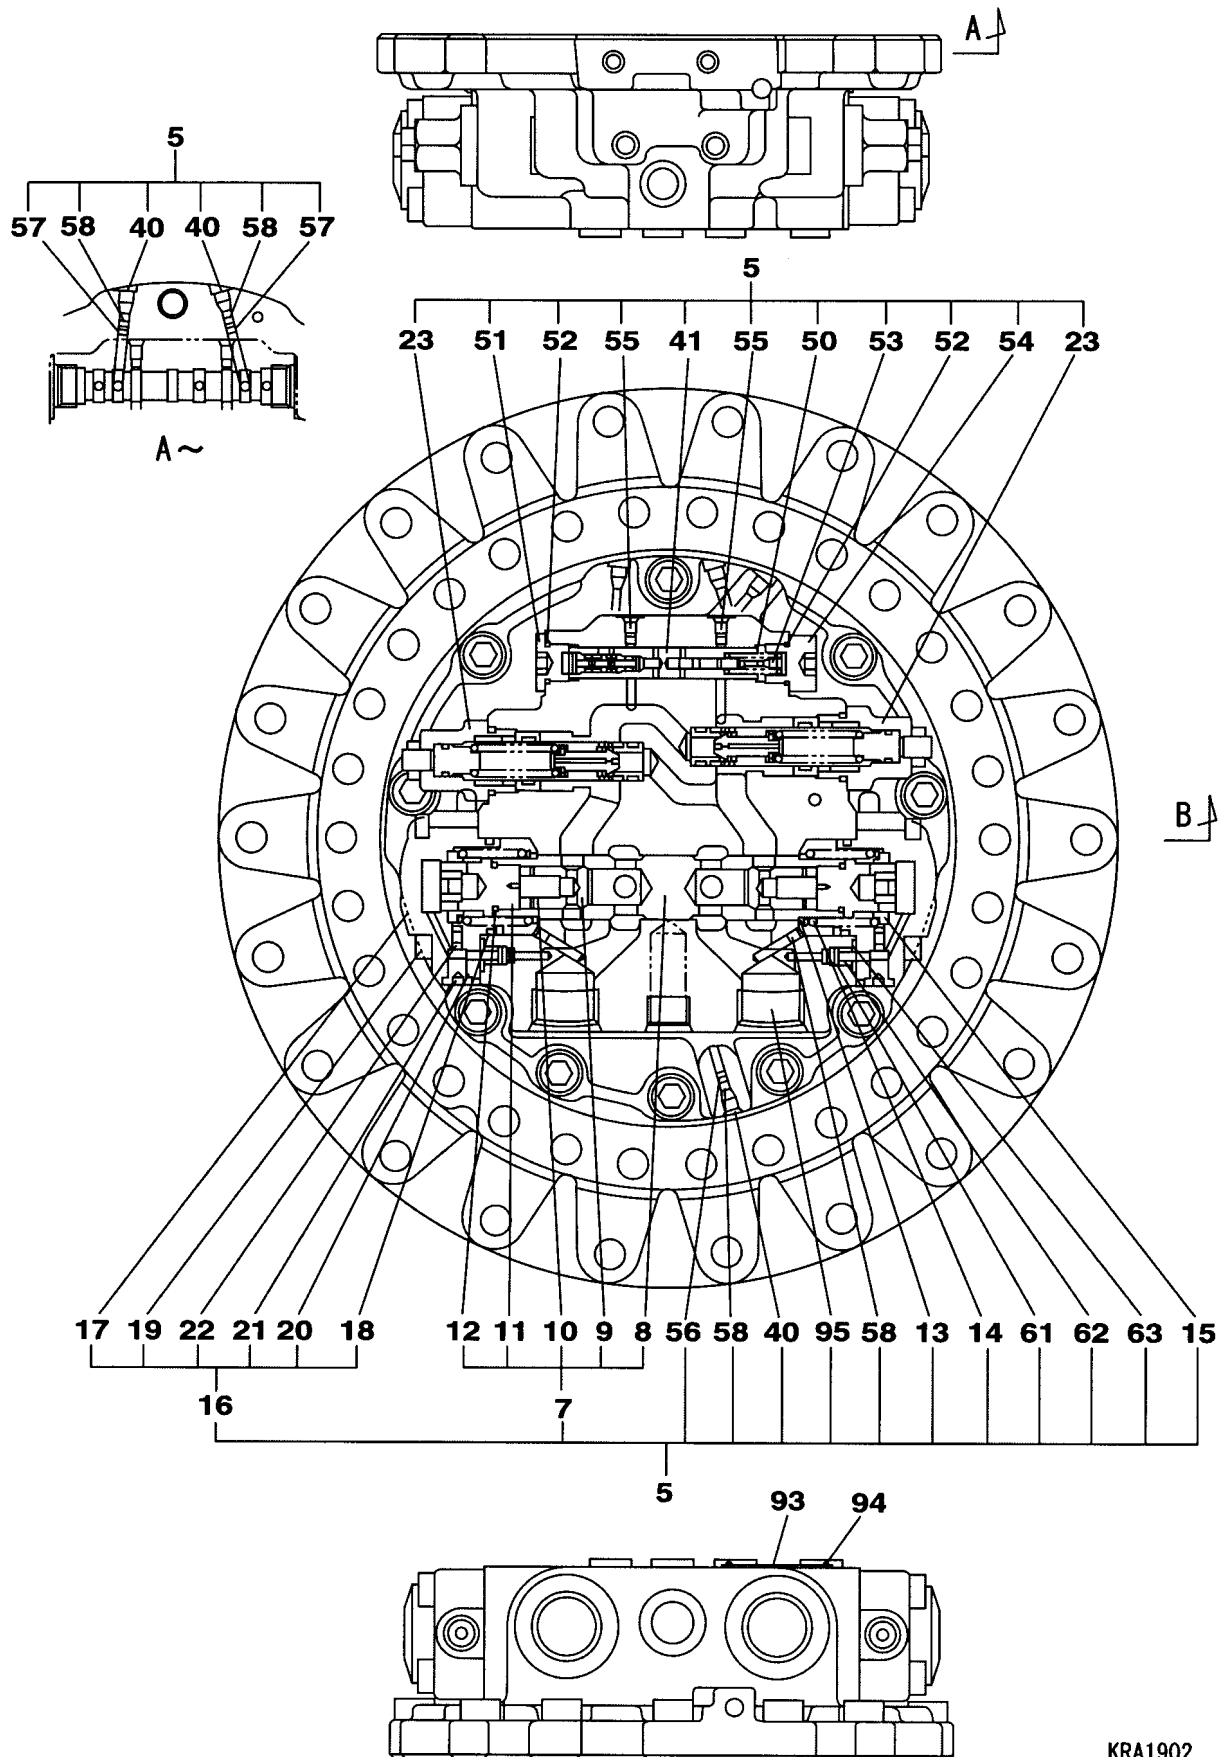

MODEL **SH200LC-3LR INNER PARTS**  
BOOK NO. **WCLC200A31LR**

CLICK HERE TO **DOWNLOAD** THE COMPLETE MANUAL

- Thank you very much for reading the preview of the manual.
- You can download the complete manual from: [www.heydownloads.com](http://www.heydownloads.com) by clicking the link below

KRA1902

1 [ 2 ~ 50 ]  
36 [ 37 ~ 42-1 ]

NEW

37, 38, 39, 40

KRC0227

1 [2 [3, 4 [5], 6 [7], 8], 9]  
 10 [11 [12, 13 [14]], 15]  
 16 [17 [18], 19, 20]

KIT:CYL SEAL		キット:シリンダ シール		LZ00361									
INCLUDES	ITEM 符号	21	25	26	27	28	29	32	34	37	38	39	40
構成部品	Q'ty 個数	1	1	1	1	1	1	1	1	2	2	2	1

KRV2491

1 [2 [3, 4 [5], 6 [7], 8], 9]  
 10 [11 [12, 13 [14]], 15]  
 16 [17 [18], 19, 20]

2 [3, 4 [5], 6 [7], 8]

11 [12, 13 [14]]

51 [52, 53 [54], 55, 56, 57]

44 [45, 46 [47], 48, 49, 50]

69 [70]

38 [39]