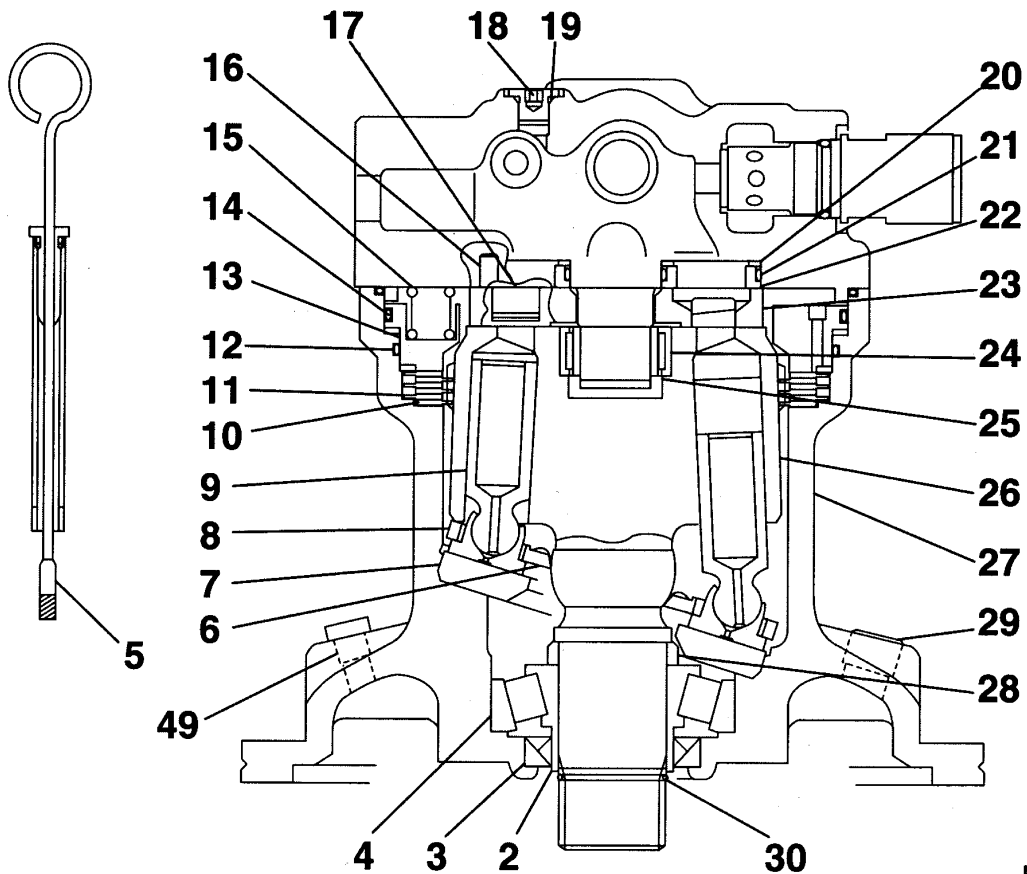

- Please note: If there is no response to CLICKING the link, please download this PDF first and then click on it.

CLICK HERE TO **DOWNLOAD** THE COMPLETE MANUAL

130 [ 131~189 ]

- 1 [ 2 ~ 97 ]                      16 [ 17 ~ 22 ]                      23 [ 24 ~ 39 ]
- 138 [ 12 , 18 , 20 , 30 , 32 , 33 , 38 , 39 , 45~48 , 52 , 60 , 63 , 81 , 85 , 86 , 91 , 92 ]
- 140 [ 6 , 7 [ 8~12 ] , 40 , 41 [ 42~49 ] , 55~60 ]

KRA1902

1 [ 2 ~ 50 ]  
36 [ 37 ~ 42-1 ]

NEW

37, 38, 39, 40

KRC0227

1 [2 [3, 4 [5], 6 [7], 8], 9]  
 10 [11 [12, 13 [14]], 15]  
 16 [17 [18], 19, 20]

KIT:CYL SEAL		キット:シリンダ シール		LZ00361									
INCLUDES	ITEM 符号	21	25	26	27	28	29	32	34	37	38	39	40
構成部品	Q'ty 個数	1	1	1	1	1	1	1	1	2	2	2	1

KRV2491

1 [2 [3, 4 [5], 6 [7], 8], 9]  
 10 [11 [12, 13 [14]], 15]  
 16 [17 [18], 19, 20]

2 [3, 4 [5], 6 [7], 8]

11 [12, 13 [14]]

51 [52, 53 [54], 55, 56, 57]

44 [45, 46 [47], 48, 49, 50]

69 [70]

38 [39]