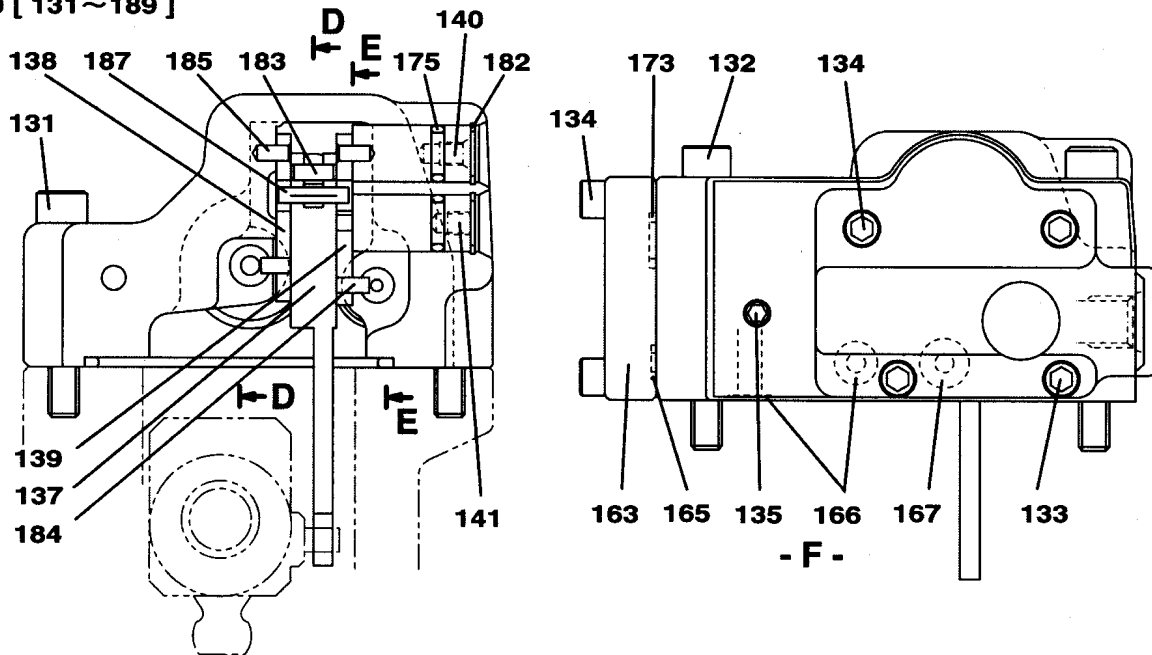

130 [131~189]