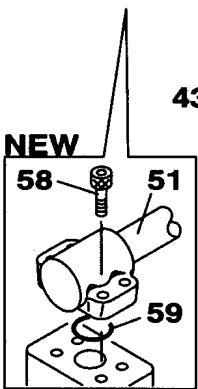

- Please note: If there is no response to CLICKING the link, please download this PDF first and then click on it.

CLICK HERE TO **DOWNLOAD** THE COMPLETE MANUAL

130 [ 131~189 ]

- 1 [ 2 ~ 97 ]                      16 [ 17 ~ 22 ]                      23 [ 24 ~ 39 ]
- 138 [ 12 , 18 , 20 , 30 , 32 , 33 , 38 , 39 , 45~48 , 52 , 60 , 63 , 81 , 85 , 86 , 91 , 92 ]
- 140 [ 6 , 7 [ 8~12 ] , 40 , 41 [ 42~49 ] , 55~60 ]

KRA1902

1 [ 2 ~ 50 ]  
36 [ 37 ~ 42-1 ]

NEW

37, 38, 39, 40

KRC0227

1 [2 [3, 4 [5], 6 [7], 8], 9]  
 10 [11 [12, 13 [14]], 15]  
 16 [17 [18], 19, 20]

KIT:CYL SEAL		キット:シリンダ シール		LZ00361									
INCLUDES	ITEM 符号	21	25	26	27	28	29	32	34	37	38	39	40
構成部品	Q'ty 個数	1	1	1	1	1	1	1	1	2	2	2	1

KRV2491

1 [2 [3, 4 [5], 6 [7], 8], 9]  
 10 [11 [12, 13 [14]], 15]  
 16 [17 [18], 19, 20]

2 [3, 4 [5], 6 [7], 8]

11 [12, 13 [14]]

51 [52, 53 [54], 55, 56, 57]

44 [45, 46 [47], 48, 49, 50]

69 [70]

38 [39]