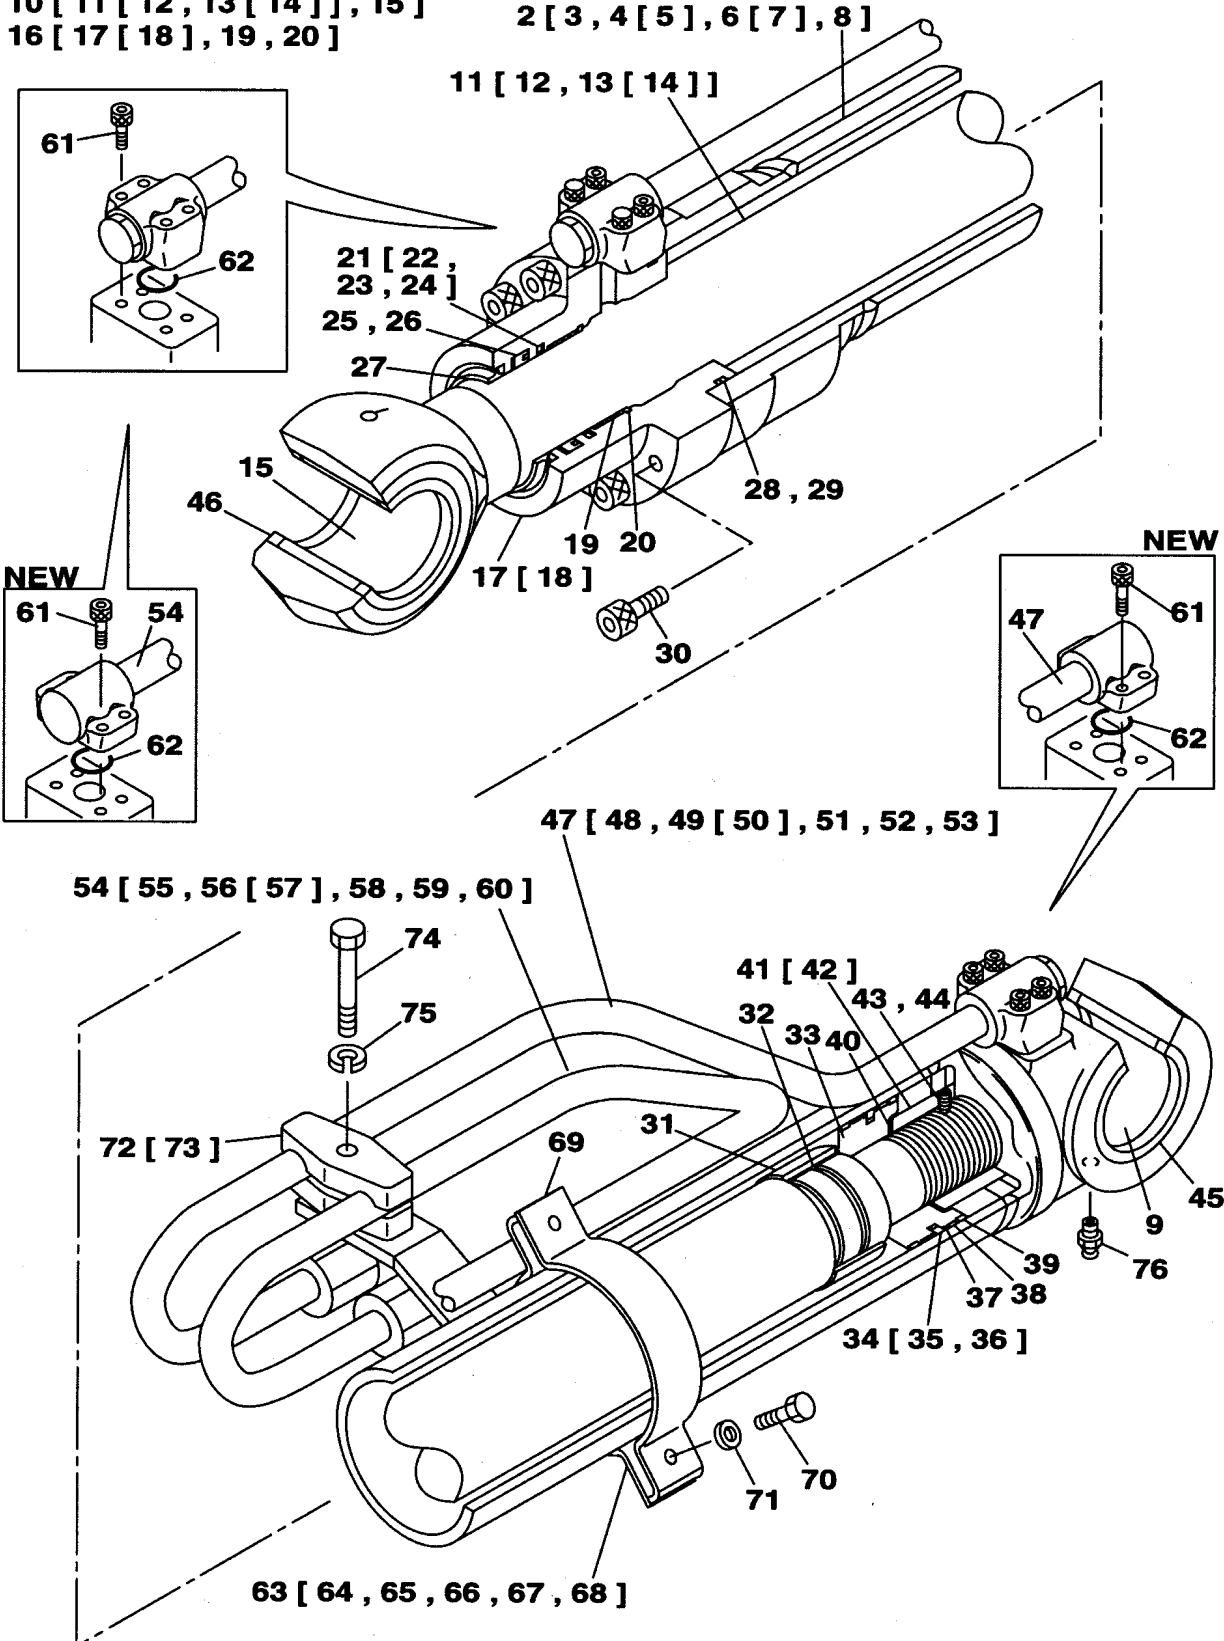

KRA1902

1 [ 2 ~ 50 ]  
36 [ 37 ~ 42-1 ]

NEW

37, 38, 39, 40

KRC0227

1 [2 [3, 4 [5], 6 [7], 8], 9]  
 10 [11 [12, 13 [14]], 15]  
 16 [17 [18], 19, 20]

KIT:CYL SEAL		キット:シリンダ シール		LZ00361									
INCLUDES	ITEM 符号	21	25	26	27	28	29	32	34	37	38	39	40
構成部品	Q'ty 個数	1	1	1	1	1	1	1	1	2	2	2	1

KRV2491

1 [2 [3, 4 [5], 6 [7], 8], 9]  
 10 [11 [12, 13 [14]], 15]  
 16 [17 [18], 19, 20]

2 [3, 4 [5], 6 [7], 8]

11 [12, 13 [14]]

51 [52, 53 [54], 55, 56, 57]

44 [45, 46 [47], 48, 49, 50]

69 [70]

38 [39]