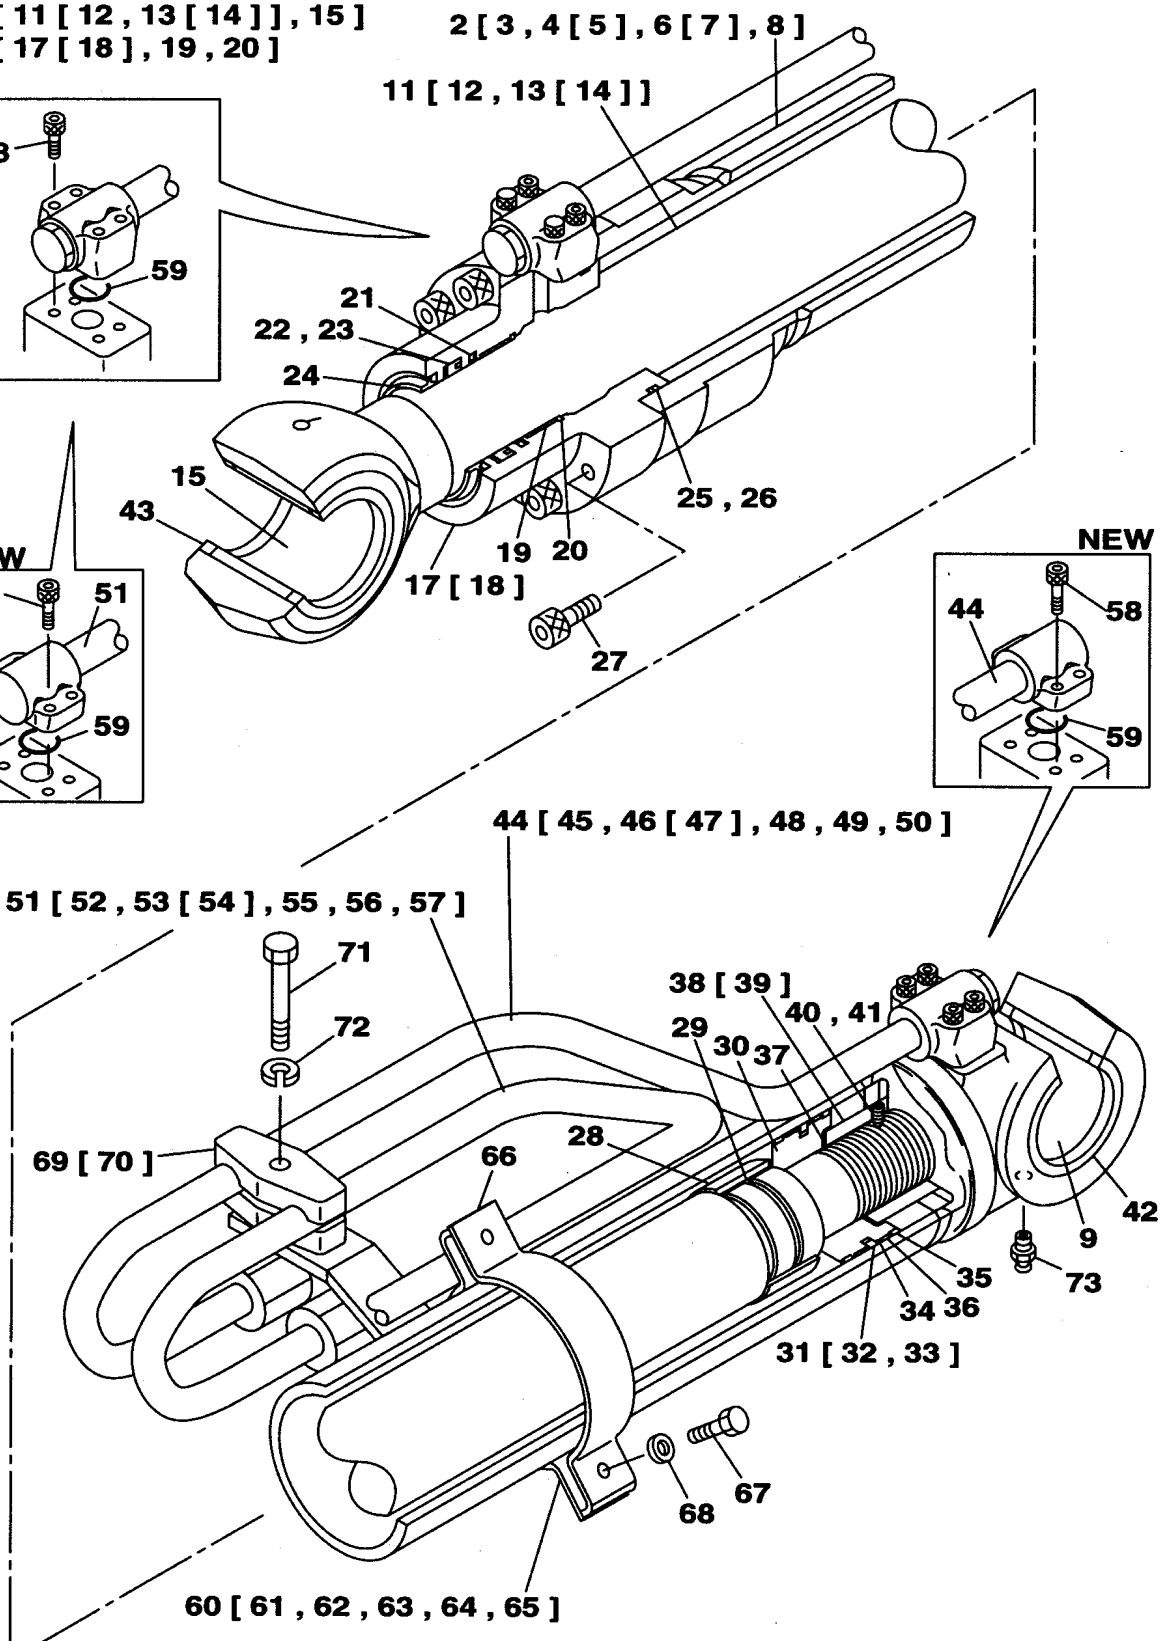

KRA1902

1 [ 2 ~ 50 ]  
36 [ 37 ~ 42-1 ]

NEW

37, 38, 39, 40

KRC0227

1 [2 [3, 4 [5], 6 [7], 8], 9]  
 10 [11 [12, 13 [14]], 15]  
 16 [17 [18], 19, 20]

KIT:CYL SEAL		キット:シリンダ シール		LZ00361									
INCLUDES	ITEM 符号	21	25	26	27	28	29	32	34	37	38	39	40
構成部品	Q'ty 個数	1	1	1	1	1	1	1	1	2	2	2	1

KRV2491

1 [2 [3, 4 [5], 6 [7], 8], 9]  
 10 [11 [12, 13 [14]], 15]  
 16 [17 [18], 19, 20]

2 [3, 4 [5], 6 [7], 8]

11 [12, 13 [14]]

51 [52, 53 [54], 55, 56, 57]

44 [45, 46 [47], 48, 49, 50]

69 [70]

38 [39]