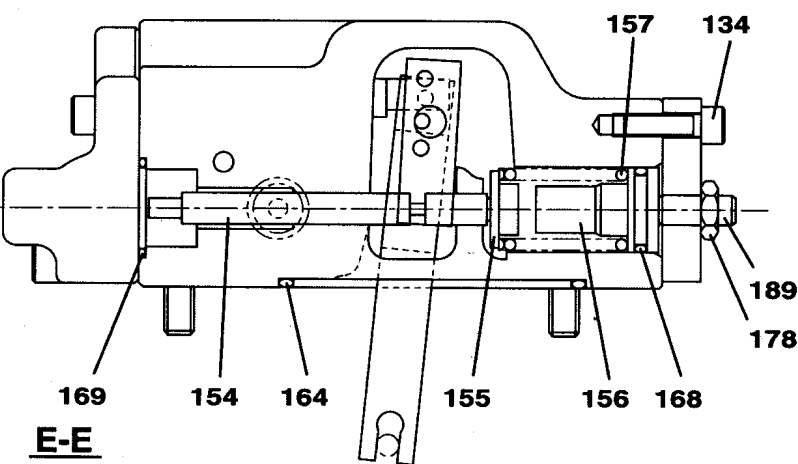

130 [131~189]