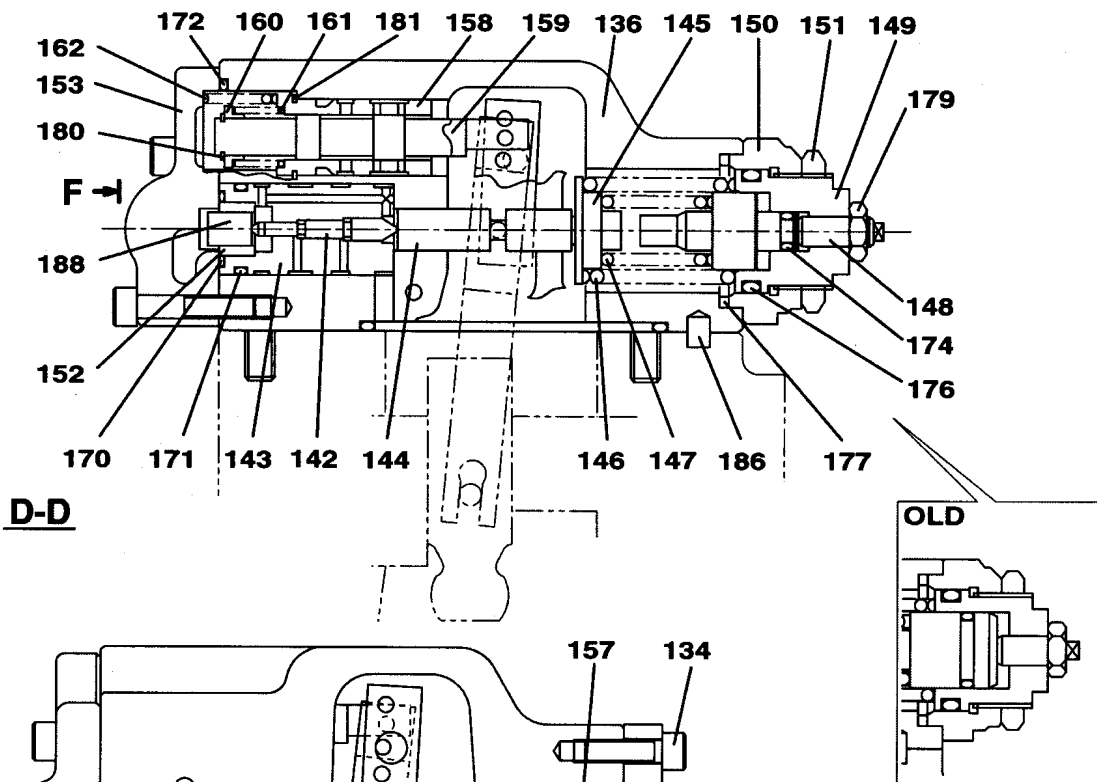

130 [131~189]