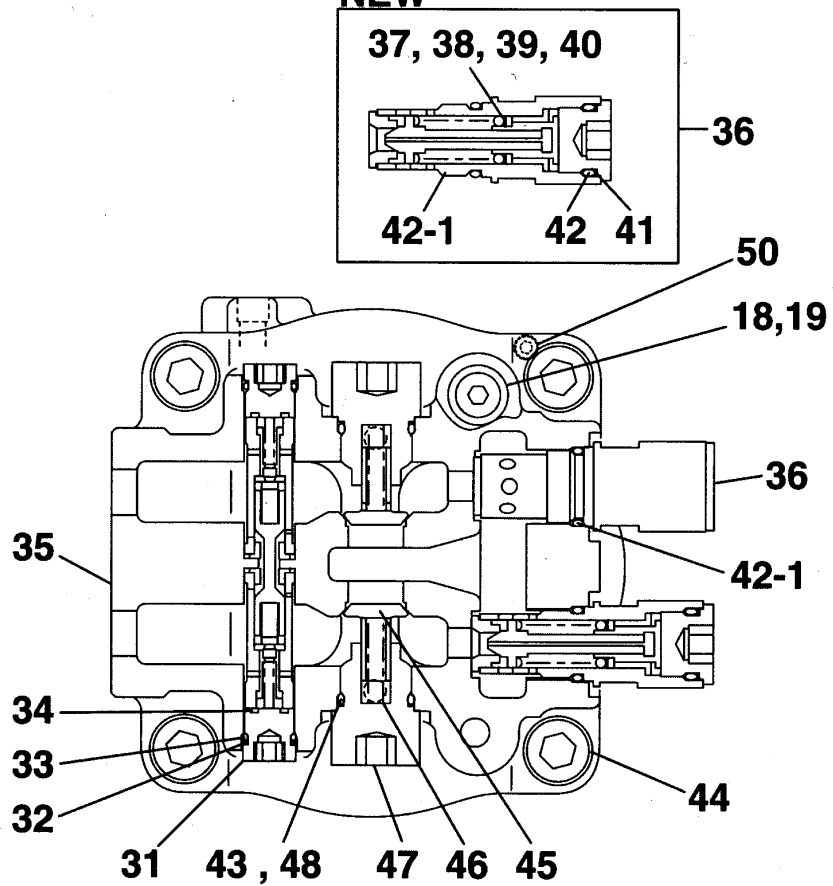

MODEL **SH200LC-3LR INNER PARTS**  
BOOK NO. **WCLC200A31LR**

CLICK HERE TO **DOWNLOAD** THE COMPLETE MANUAL

- Thank you very much for reading the preview of the manual.
- You can download the complete manual from: [www.heydownloads.com](http://www.heydownloads.com) by clicking the link below

KRA1902

1 [ 2 ~ 50 ]  
36 [ 37 ~ 42-1 ]

NEW

37, 38, 39, 40

KRC0227

1 [2 [3, 4 [5], 6 [7], 8], 9]  
 10 [11 [12, 13 [14]], 15]  
 16 [17 [18], 19, 20]

KIT:CYL SEAL		キット:シリンダ シール		LZ00361									
INCLUDES	ITEM 符号	21	25	26	27	28	29	32	34	37	38	39	40
構成部品	Q'ty 個数	1	1	1	1	1	1	1	1	2	2	2	1

KRV2491

1 [2 [3, 4 [5], 6 [7], 8], 9]  
 10 [11 [12, 13 [14]], 15]  
 16 [17 [18], 19, 20]

2 [3, 4 [5], 6 [7], 8]

11 [12, 13 [14]]

51 [52, 53 [54], 55, 56, 57]

44 [45, 46 [47], 48, 49, 50]

69 [70]

38 [39]

60 [61, 62, 63, 64, 65]

KIT:CYL SEAL		キット:シリンダ シール		LZ00374									
INCLUDES	ITEM 符号	21	22	23	24	25	26	29	31	34	35	36	37
構成部品	O'ty 個数	1	1	1	1	1	1	1	1	2	2	2	1

1 [ 2, 3 ]      KIT [ 11, 15~19, 22, 24~28 ]