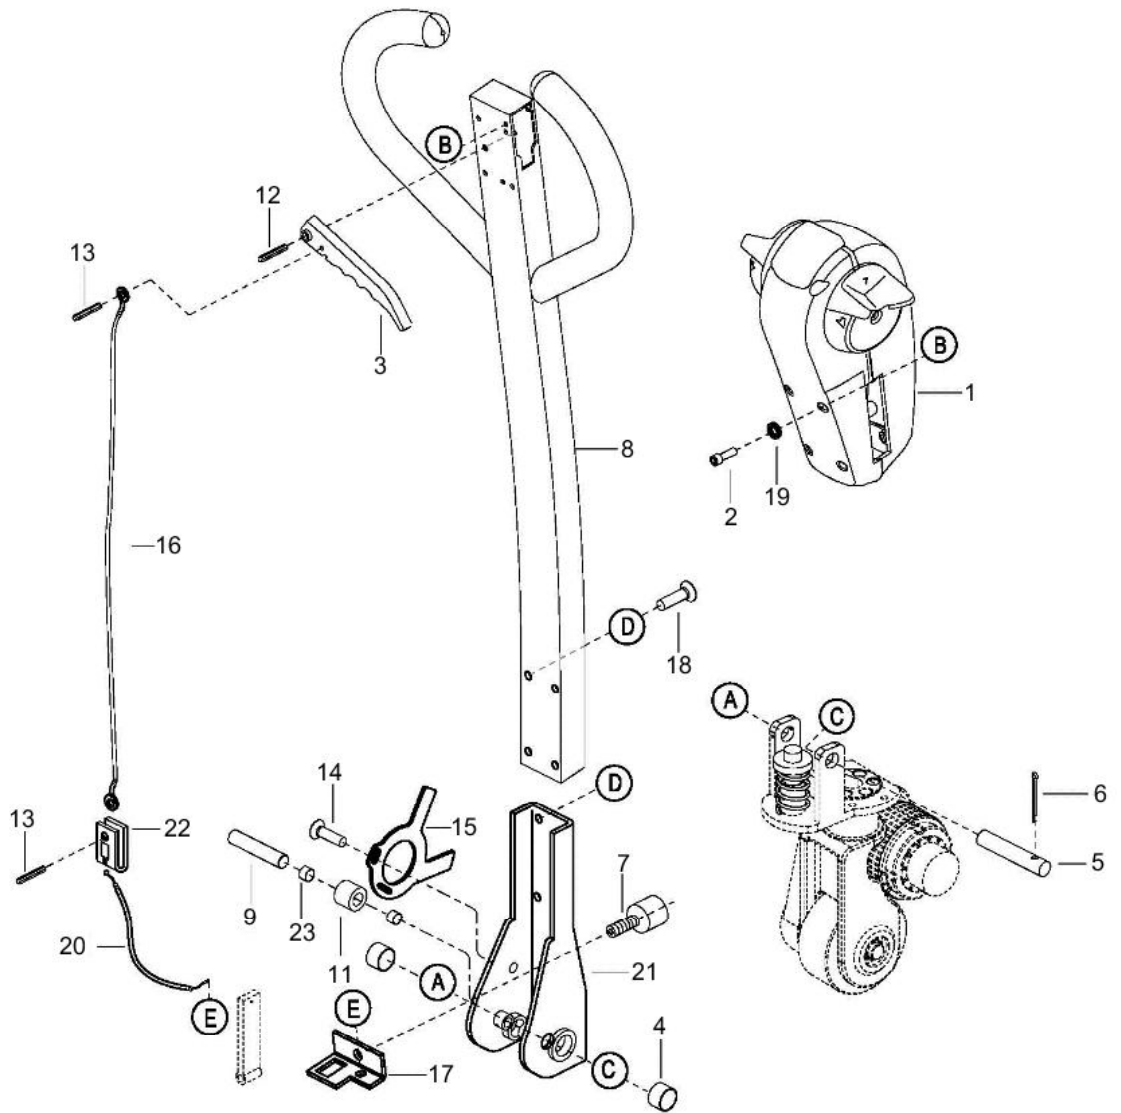

CLICK HERE TO **DOWNLOAD** THE COMPLETE MANUAL

Fig	Part-No.	Qty.	Description	Remark	validity	trucks
▶			DRIVING SYSTEM			
▶			DRIVING SYSTEM	Big driving wheel		

1131000301

Fig	Part-No.	Qty.	Description	Remark	validity	trucks
1	0009253013	1	BALL			
3	0009642026	1	SEALING RING			
4	0009071140	1	SNAP RING			
5	0009642030	1	SEALING RING			
6	11314470000	1	PISTON ROD			
6	11314470001	1	PISTON ROD	Big driving wheel		
7	0009440717	1	THROTTLE VALVE			
8	0009443535	1	VALVE CARTRIDGE			
9	0009443536	1	VALVE CARTRIDGE			
10	0009083206	1	SPLIT PIN			
11	0009121402	1	BOLT			
12	11314411900	1	PLATE			
13	11314411901	1	PLATE			
14	11313490100	1	SEAL			
15	0009812307	1	GEAR PUMP			
16	11314413600	2	CYLINDER			
17	11314483100	1	HOSE LINE			
18	0009633639	1	O-RING			
19	0009219143	1	COMPRESSION SPRING			
20	0009610257	1	SEALING RING			
21	0009760804	1	PUMP MOTOR			
22	0009015299	4	HEXAGON HEAD SCREW			
23	11314414200	1	CONNECTOR PIPE			
24	0009010054	4	SOCKET HEAD SCREW			
25	11312613700	1	SCREW PLUG			
29	0009013115	3	BUTTON HEAD SCREW			
30	0009015298	4	HEXAGON HEAD SCREW			
33	11314407100	1	CYLINDER ASSY.			
33	11314407101	1	CYLINDER ASSY.	Big driving wheel		
34	11313608200	1	CONTACTOR ASSY.			
35	0009013113	2	BUTTON HEAD SCREW			
36	11314410100	1	BUSH			
37	11314411300	1	PLATE			

Fig	Part-No.	Qty.	Description	Remark	validity	trucks
1	11314307200	1	LOAD BACKREST ASSY.	width 560 / 48"		
1	11314307201	1	LOAD BACKREST ASSY.	width 560 / 60"		
1	11314307202	1	LOAD BACKREST ASSY.	width 685 / 48"		
1	11314307203	1	LOAD BACKREST ASSY.	width 685 / 60"		
2	0009010040	4	SOCKET HEAD SCREW			
3	0009072905	4	SPRING LOCK WASHER			
4	0009144729	4	WASHER			