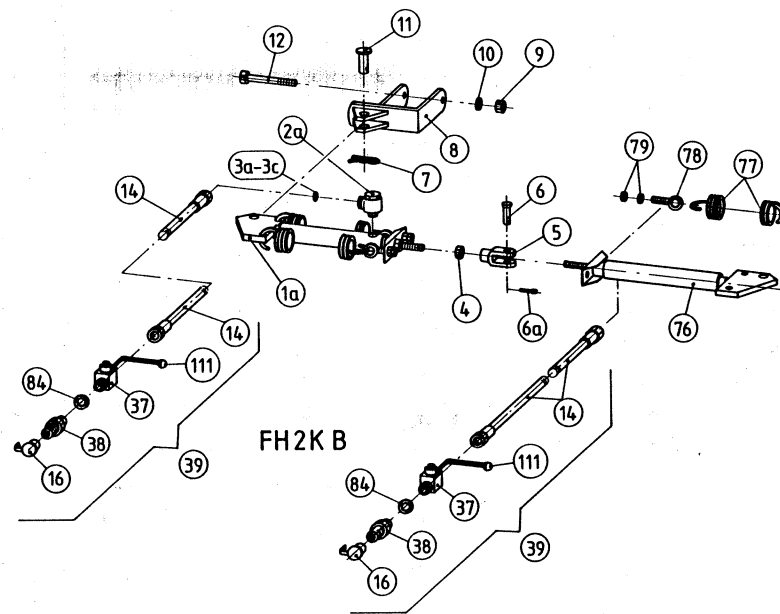

- Please note: If there is no response to CLICKING the link, please download this PDF first and then click on it.

CLICK HERE TO **DOWNLOAD** THE COMPLETE MANUAL

Achtung / Attention !

Miteinander laufende Kegelräder müssen immer komplett ausgetauscht werden.

Les pignons coniques opérant ensemble doivent toujours être changés complètement.

Conical gear wheels operating together are to be changed completely.

ET-ZSB-3

ET-ZSB-13

WALTERSCHEID

Gelenkwelle
PTO drive shaft
Transmission

W2101-SD05-660

Bestell-Nr.
Part no. 362883
Référence

Zeichnungs-Nr.
Drawing no. 11245
Réf. du plan

CLICK HERE TO **DOWNLOAD** THE COMPLETE MANUAL

- Thank you very much for reading the preview of the manual.
- You can download the complete manual from: www.heydownloads.com by clicking the link below