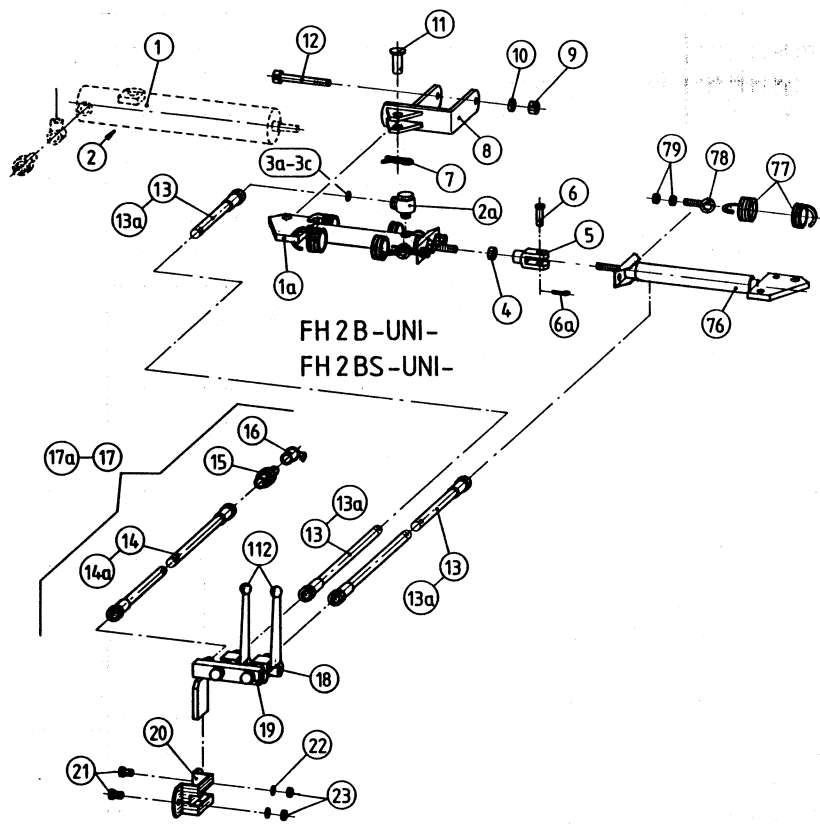

- Please note: If there is no response to CLICKING the link, please download this PDF first and then click on it.

CLICK HERE TO **DOWNLOAD** THE COMPLETE MANUAL

Achtung / Attention !

Miteinander laufende Kegelräder müssen immer komplett ausgetauscht werden.

Les pignons coniques opérant ensemble doivent toujours être changés complètement.

Conical gear wheels operating together are to be changed completely.

ET-ZSB-3

ET-ZSB-13

WALTERSCHEID

Gelenkwelle
PTO drive shaft
Transmission

W2101-SD05-660

Bestell-Nr.
Part no. 362883
Référence

Zeichnungs-Nr.
Drawing no. 11245
Réf. du plan

CLICK HERE TO **DOWNLOAD** THE COMPLETE MANUAL

- Thank you very much for reading the preview of the manual.
- You can download the complete manual from: www.heydownloads.com by clicking the link below