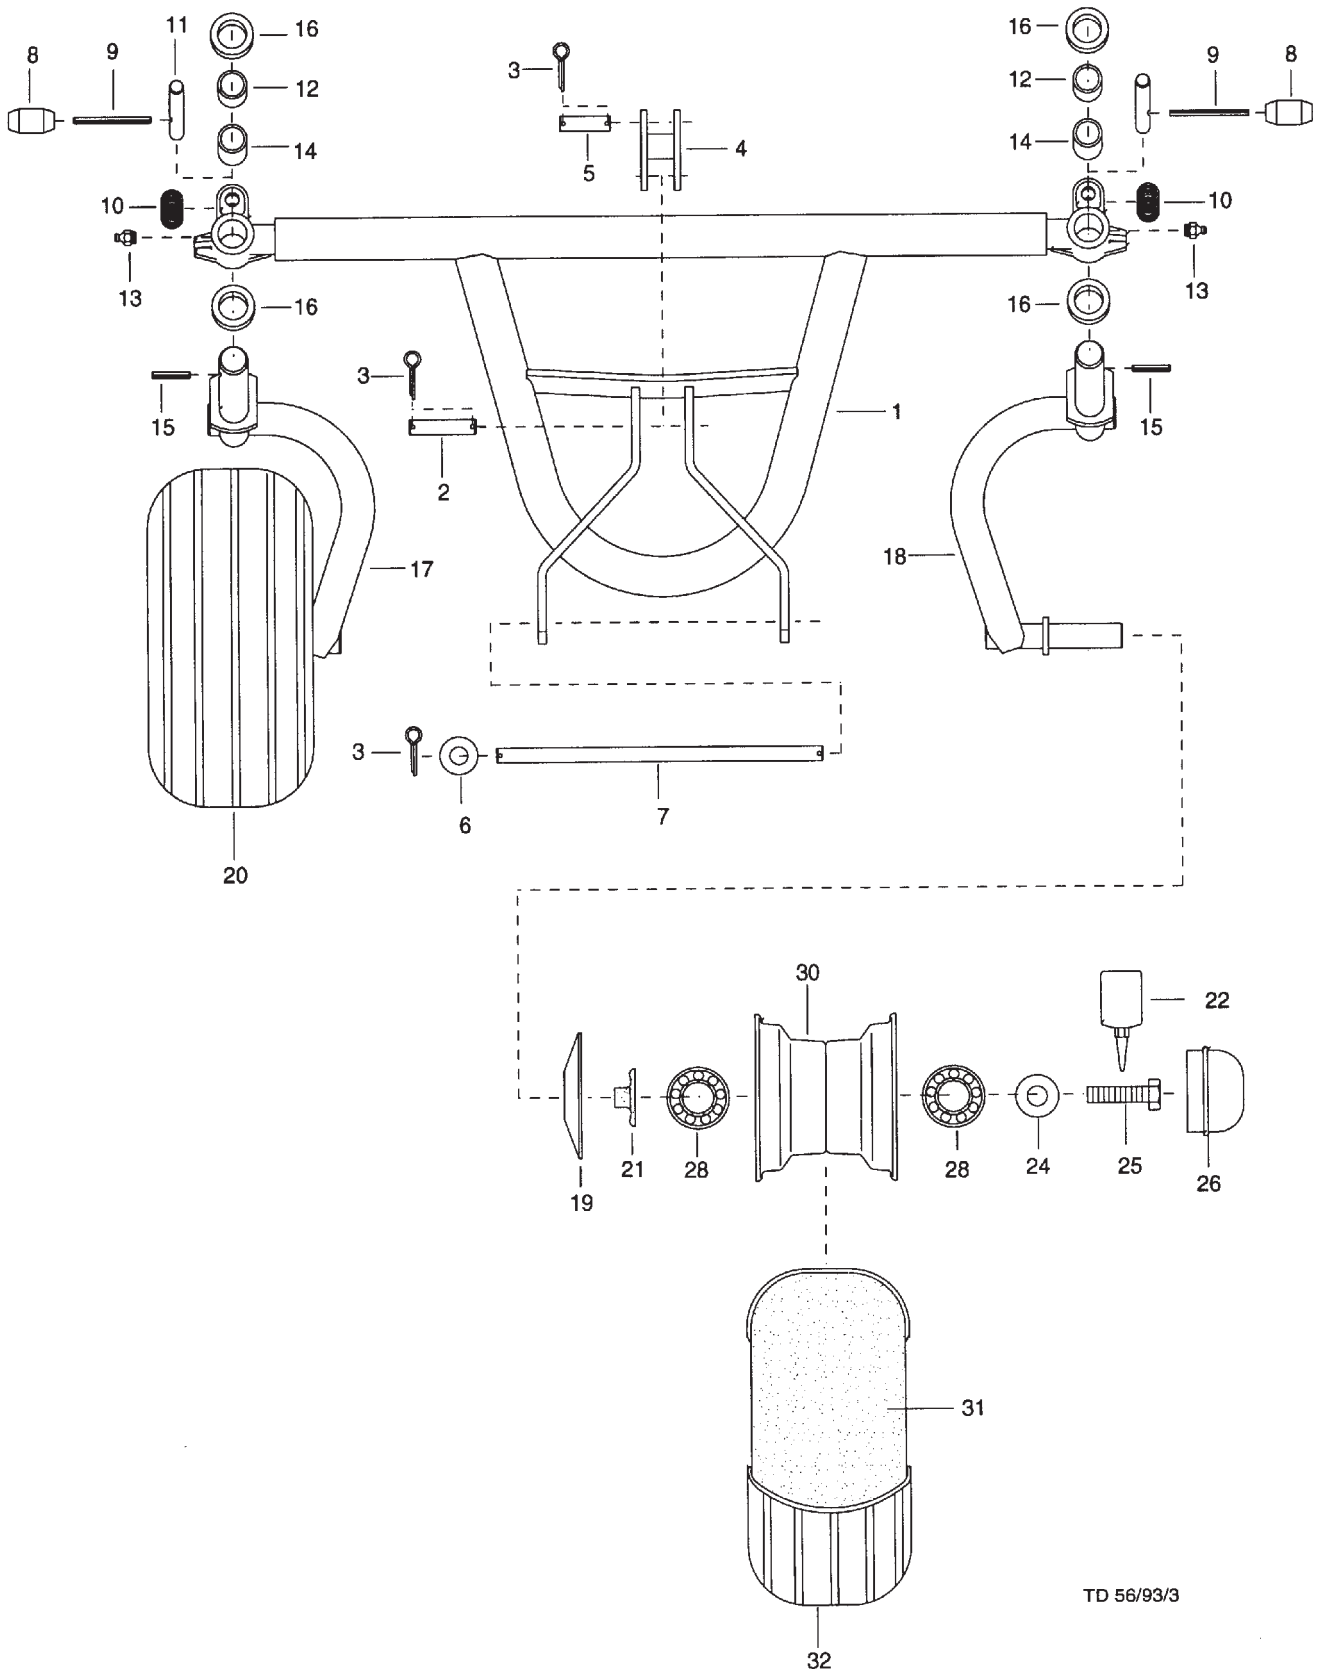

- Please note: If there is no response to CLICKING the link, please download this PDF first and then click on it.

CLICK HERE TO **DOWNLOAD** THE COMPLETE MANUAL

PNR	TEILE-NR	MENGE	BENENNUNG	DESIGNATION	DESCRIPTION	BEMERK/REMARQUE	FU
0.01	00 283.38.001.0	1	ANBAUSATZ RESERVERAD TOP	ADAPTATION	MOUNTING KIT		
1	00 243.35.010.0	1	HALTERUNG SZ.	RETAINER	FIXATION		
2	00 103.086	1	SK-SCHR. M12X30 DIN 933-8.8	ZN VIS M12X30	SCREW M12X30		
3	00 103.332	2	SK-SCHR. M12X100 DIN931 8.8	ZN VIS M12X100	SCREW M12X100		
4	00 122.108	2	SI-MUTTER M12 DIN 980-8	ZN ECROU M12 DIN 980-8	NUT M12 DIN 980-8		
5	00 162.416	2	SCHEIBE 24X13X2	RONDELLE 24X13X2	WASHER 24X13X2		
6	00 --	1	--	--	--	*58	