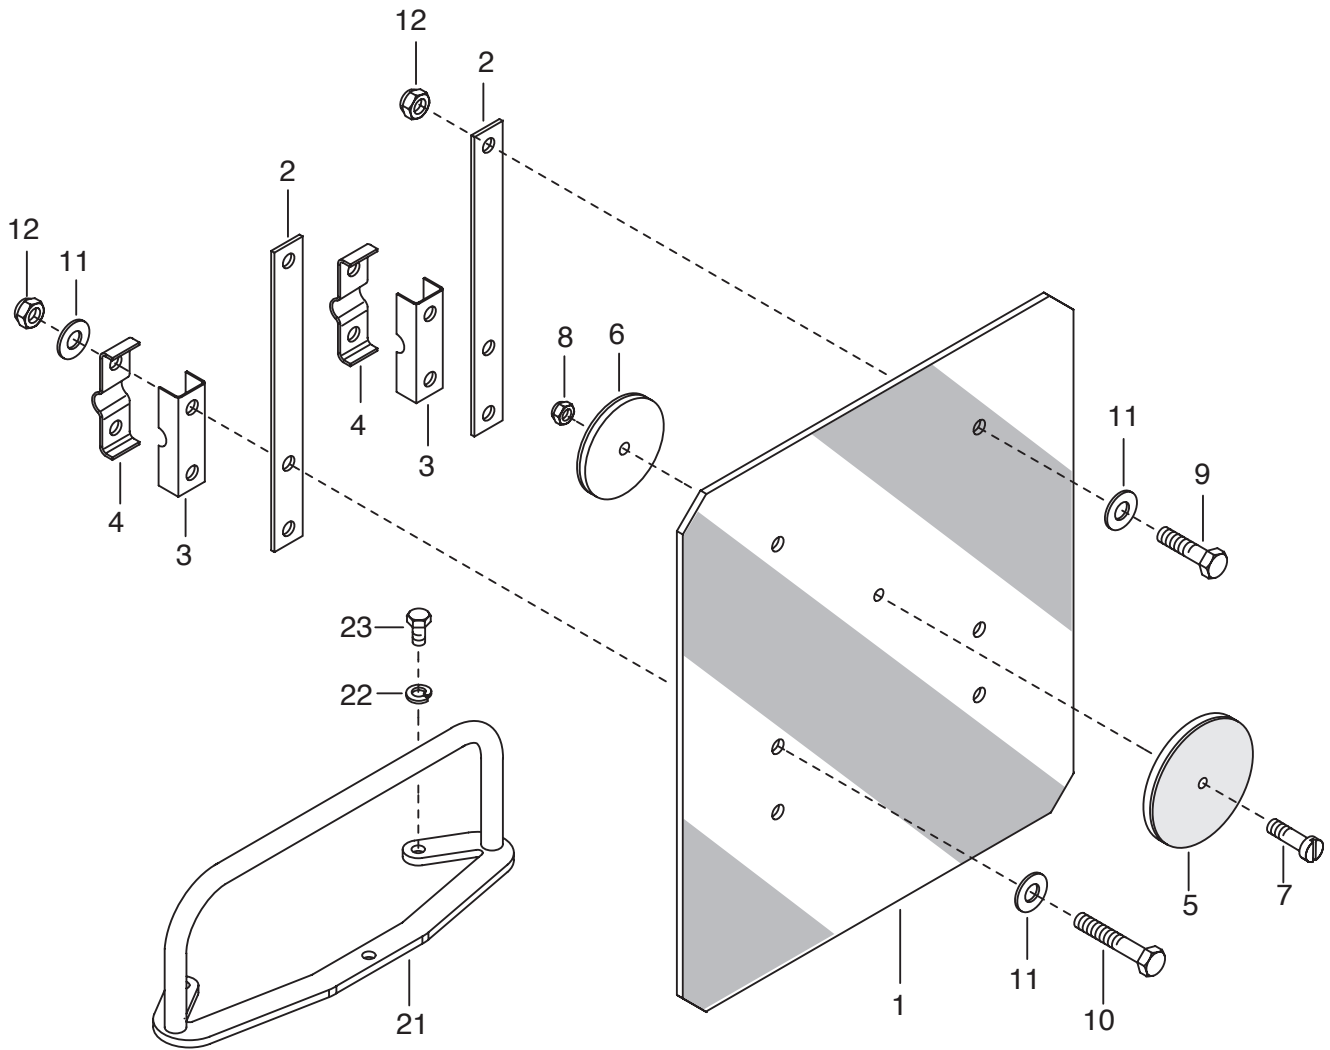

- Please note: If there is no response to CLICKING the link, please download this PDF first and then click on it.

CLICK HERE TO **DOWNLOAD** THE COMPLETE MANUAL

PNR	TEILE-NR	MENGE	BENENNUNG	DESIGNATION	DESCRIPTION	BEMERK/REMARQUE	FU
0.01	00 283.38.001.0	1	ANBAUSATZ RESERVERAD TOP	ADAPTATION	MOUNTING KIT		
1	00 243.35.010.0	1	HALTERUNG SZ.	RETAINER	FIXATION		
2	00 103.086	1	SK-SCHR. M12X30 DIN 933-8.8	ZN VIS M12X30	SCREW M12X30		
3	00 103.332	2	SK-SCHR. M12X100 DIN931 8.8	ZN VIS M12X100	SCREW M12X100		
4	00 122.108	2	SI-MUTTER M12 DIN 980-8	ZN ECROU M12 DIN 980-8	NUT M12 DIN 980-8		
5	00 162.416	2	SCHEIBE 24X13X2	RONDELLE 24X13X2	WASHER 24X13X2		
6	00 --	1	--	--	--	*58	