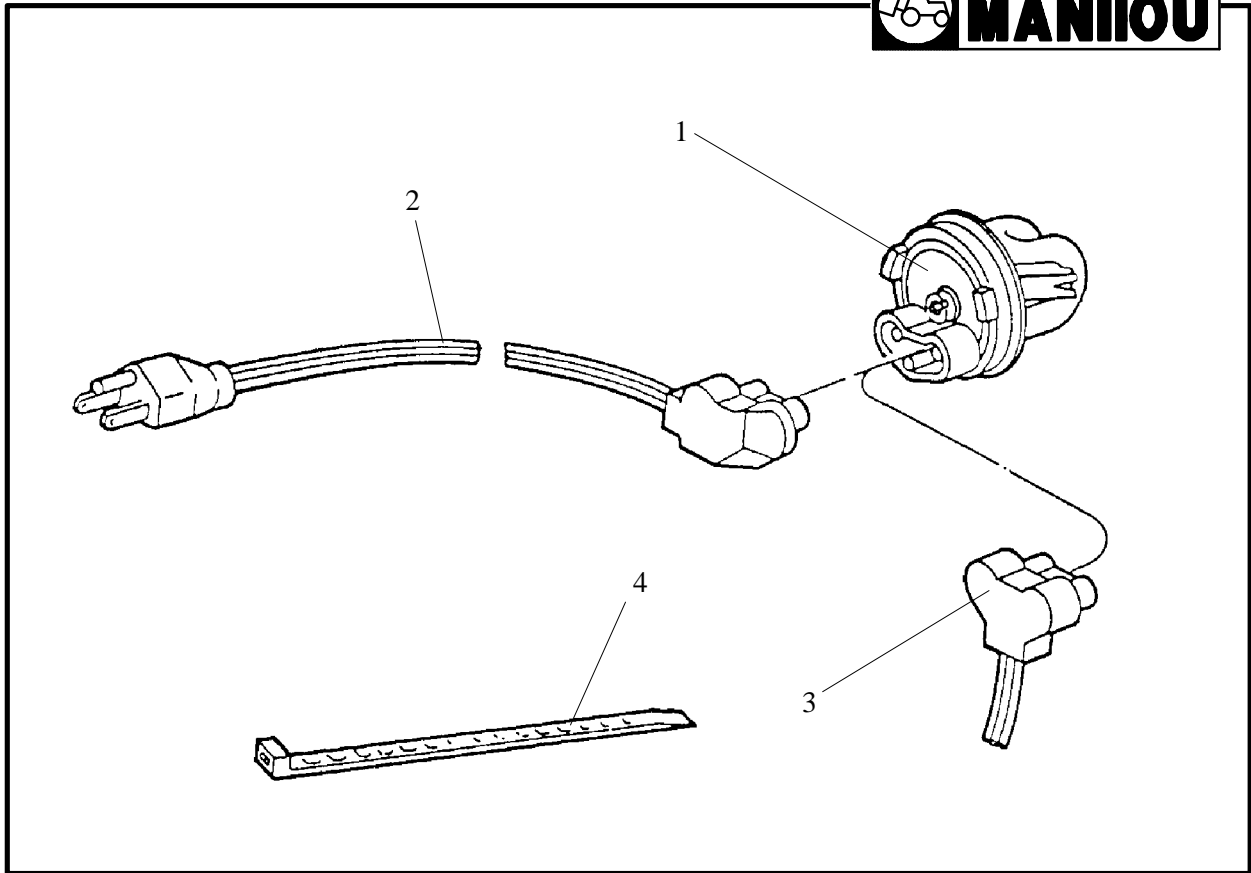

ENGINE BLOCK HEATER

ITEM	PART NUMBER	DESCRIPTION	QTY	MODEL
	424563	Engine Block Heater Assembly (Includes Items 1 thru 5)	1	All
1*	----	Heater, Engine Block	1	
2*	----	AC Power Cord	1	
3*	----	Plug	1	
4*	----	Wire Tie	1	
5*	----	Installation Instructions (not shown)	1	

* Not sold separately, included with 424563 Engine Block Heater Assembly.