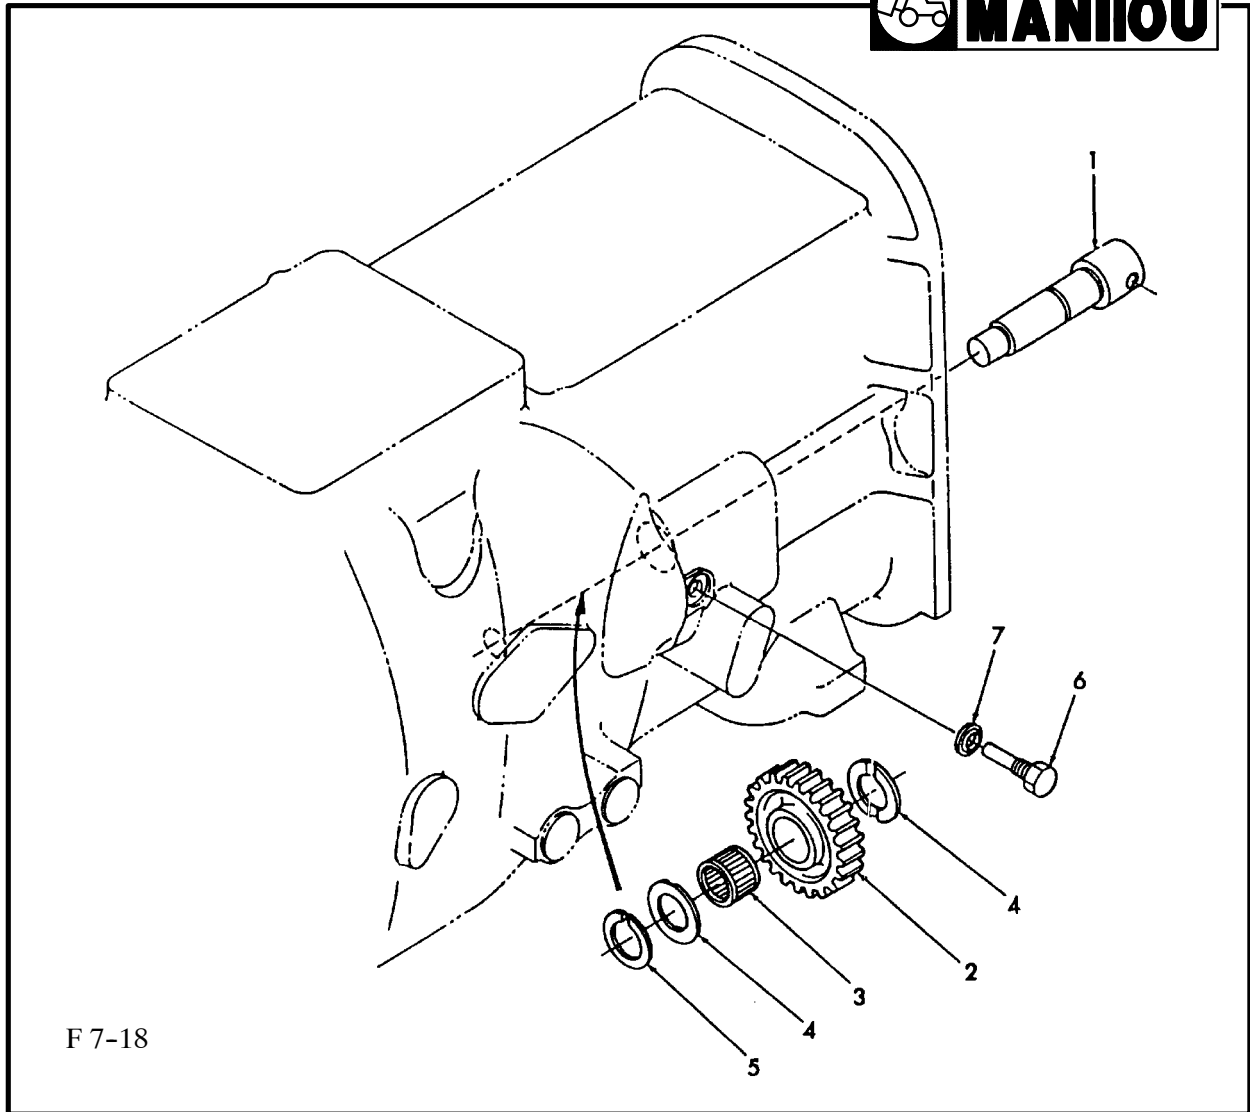

REVERSE IDLER SHAFT & GEAR

ITEM	PART NUMBER	DESCRIPTION	QTY	MODEL
1	495575	Shaft, Back Idler	1	All
2	495120	Gear, Back Idler	1	
3	495119	Bearing, Needle	1	
4	495576	Collar, Thrust	2	
5	495118	Ring, Snap	1	
6	495577	Bolt, Stopper	1	
7	492527	Washer, Seal	1