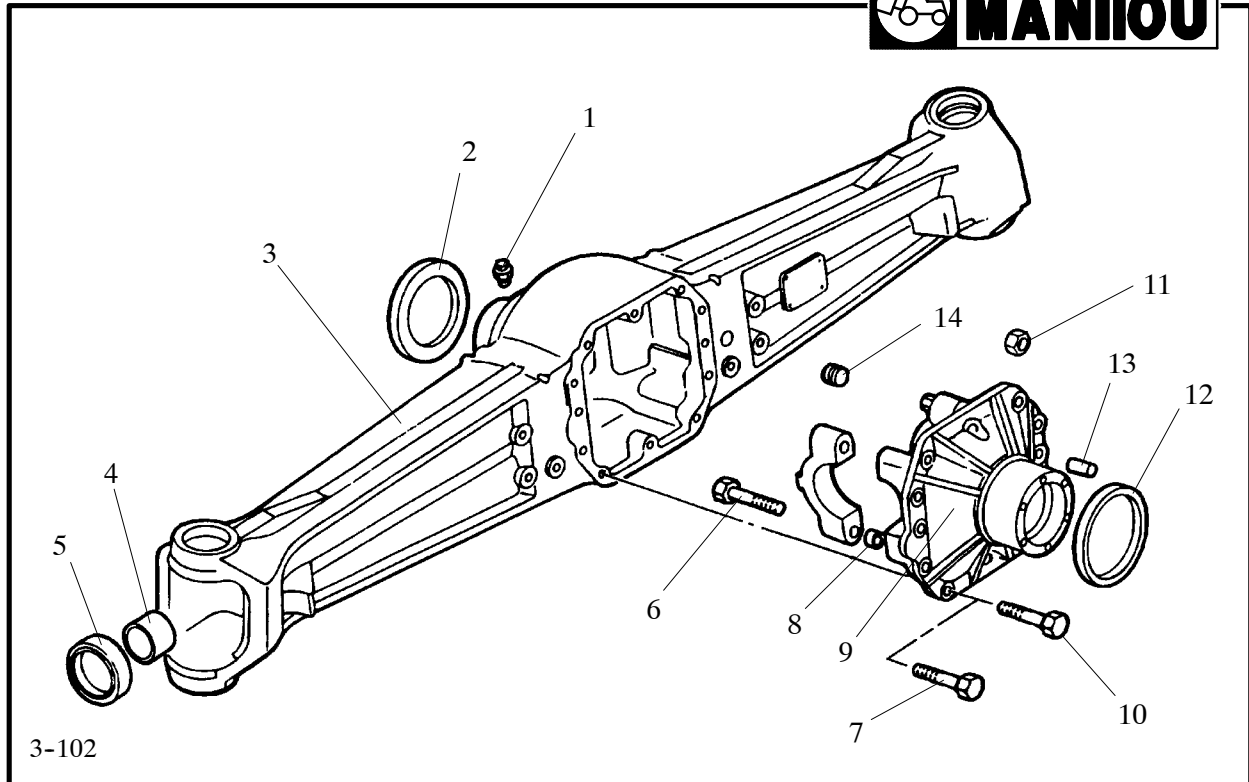

STEERING AXLE, 4WD

ITEM	PART NUMBER	DESCRIPTION	QTY	MODEL
1	495111	Pipe, Breather	1	4WD
2	426564	Washer, Thrust	1	
3	494652	Housing, Axle	1	
4	108902	Bushing	3	
5	108965	Seal, Oil	2	
6	494441	Nut, Lock	4	
7	495613	Bolt, Stud	4	
8	495614	Bush, Center	4	
9	491867	Support, Differential	1	
10	495615	Bolt, Stud	10	
11	495616	Nut, Lock	10	
12	494783	Washer, Thrust	1	
13	495617	Pin	2	
14	495618	Plug, Oil Drain	1	
14	495619	Plug, Oil Case	1