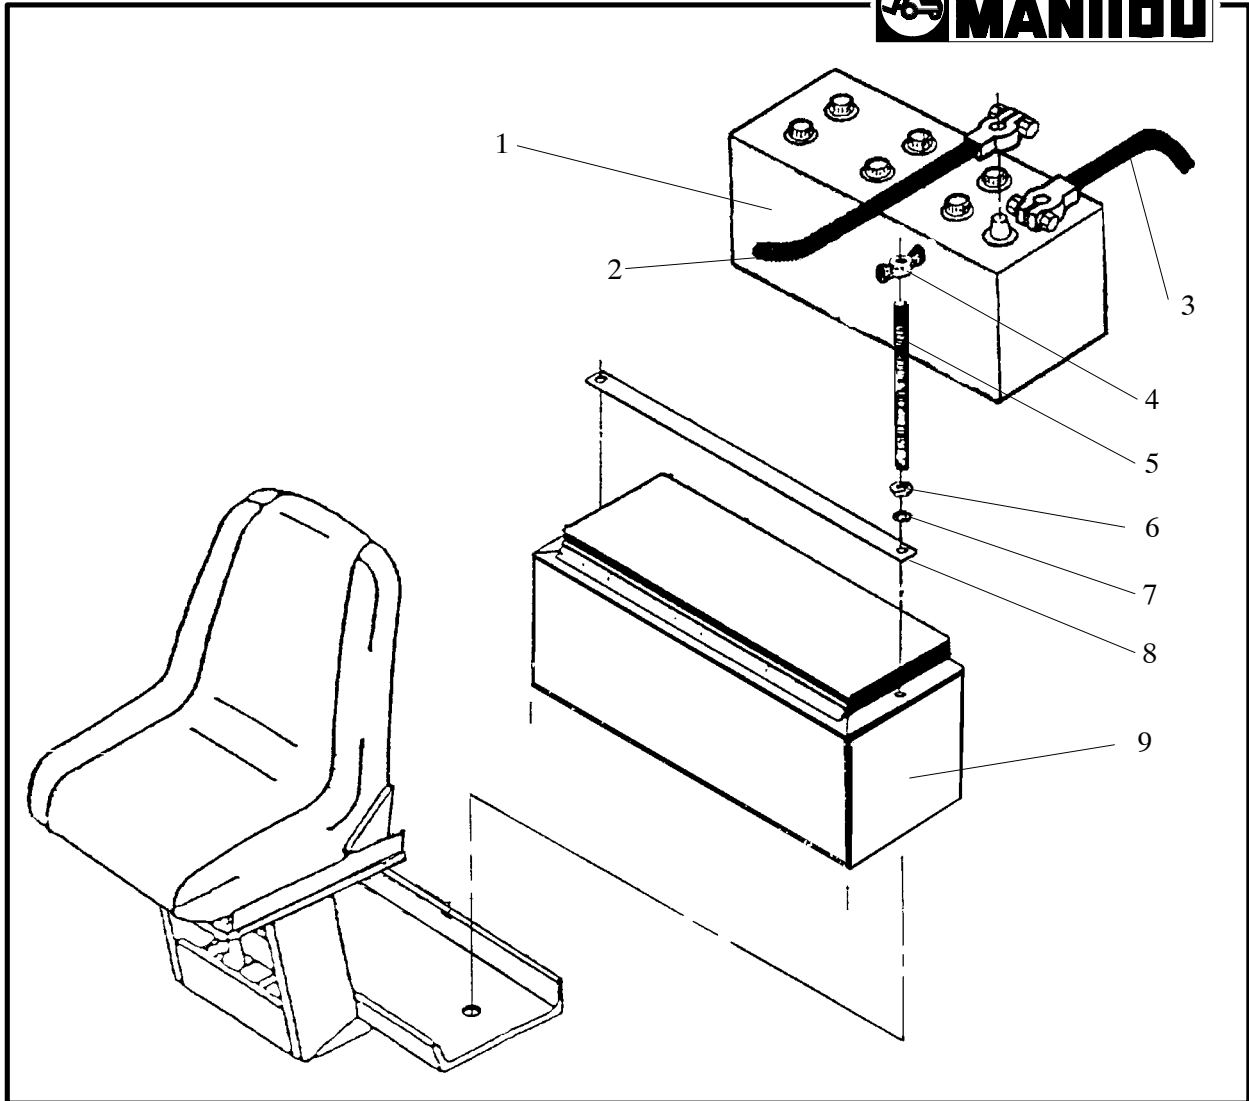

BATTERY, COVER & CABLES

ITEM	PART NUMBER	DESCRIPTION	QTY	MODEL
1	B6114	Battery	1	All
2	B7934	Cable, Battery (Positive)	1	
3	B7933	Cable, Battery (Negative)	1	
4	K33897	Nut, Wing	2	
5	B6201	Stud	2	
6	K33799	Nut	2	
7	K34807	Washer, Lock	2	
8	B6202	Strap	1	
9	B6165	Cover, Battery	1