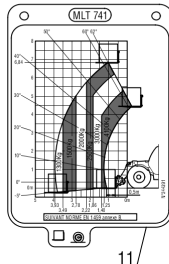

3 AB 45

ROUES
RADER
RUEDAS
WHEELS
RUOTA

697154mod