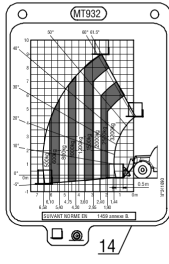

3 AB 45

ROUES
RADER
RUEDAS
WHEELS
RUOTA

697154mod