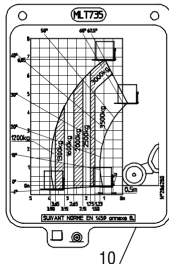

3 AB 45

ROUES
RADER
RUEDAS
WHEELS
RUOTA

697154mod