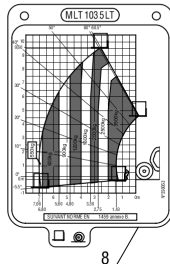

3 AB 45

ROUES
RADER
RUEDAS
WHEELS
RUOTA

697154mod