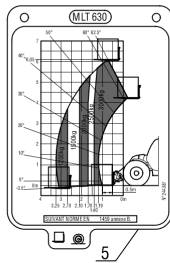

3 AB 45

ROUES
RADER
RUEDAS
WHEELS
RUOTA

697154mod