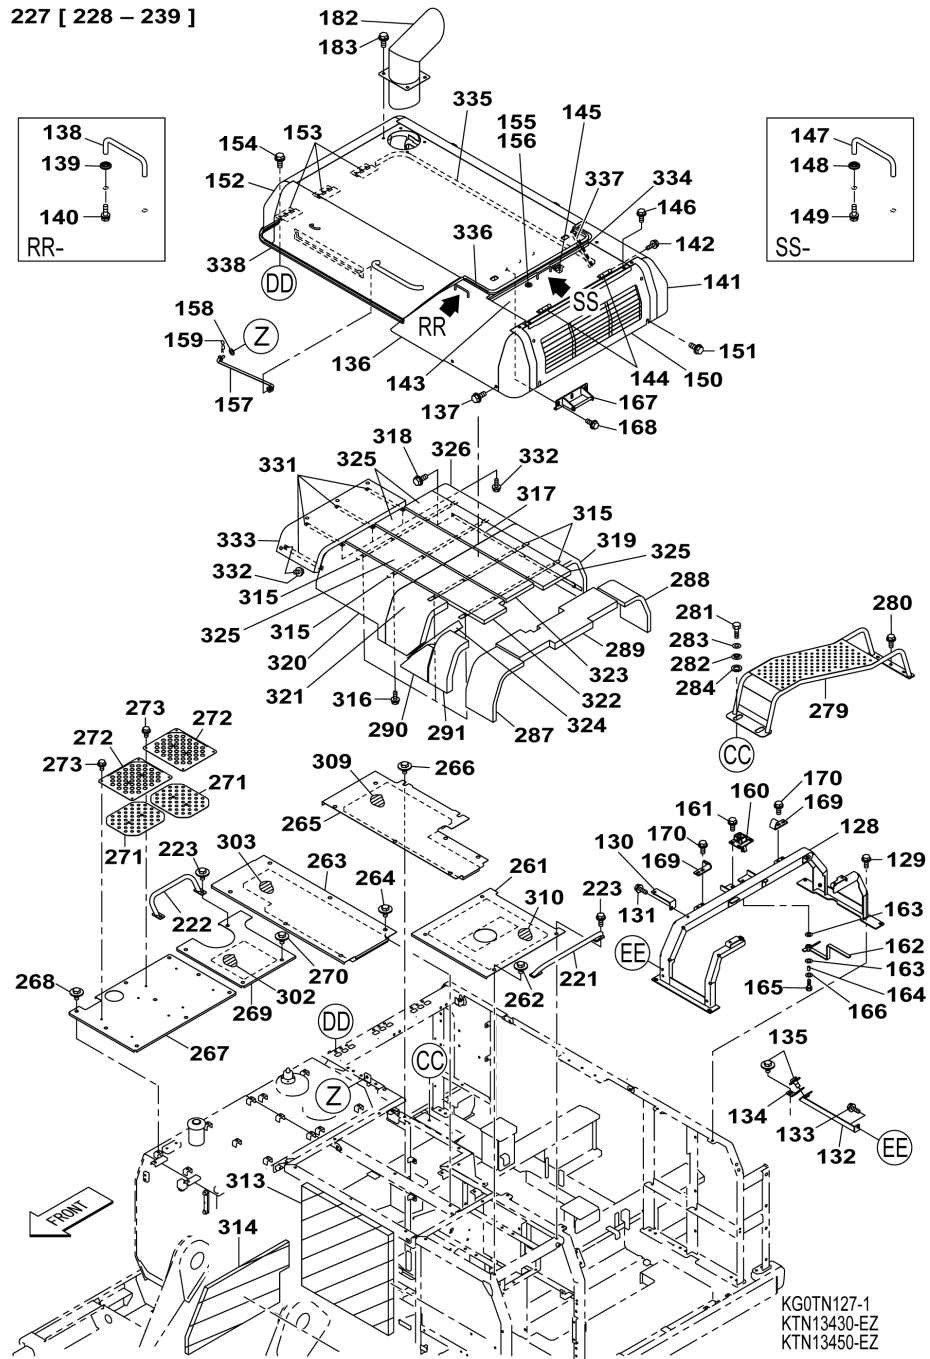

EX - 470 X3 EXCAVATOR 01101

227 [228 - 239]

HOUSE (STD)	DN7301L0417-00	000

EX - 470 X3 EXCAVATOR 01101

Item	Parent	Part No.	Description	Qty	BKD	Serial	ICA	Replacement
305		KTN13870	INSULATION;ACOUSTIC	1		01101 -		
306		KTN13880	INSULATION;ACOUSTIC	1		01101 -		
307		KTN13891	INSULATION;ACOUSTIC	1		01101 -		
308		KTN13900	INSULATION;ACOUSTIC	1		01101 -		
309		KTN13911	INSULATION;ACOUSTIC	1		01101 -		
310		KTN13921	INSULATION;ACOUSTIC	1		01101 -		
311		KTN13930	SEAL;CUSHION	1		01101 -		
312		KTN13940	SEAL;CUSHION	1		01101 -		
313		KTN14740	INSULATION;ACOUSTIC	1		01101 -		
314		KTN14751	INSULATION;ACOUSTIC	1		01101 -		
315		KTN14270	BRACKET	5		01101 -		
316		105R008Y020R	BOLT;SEMS	15		01101 -		
317		KTN14280	BRACKET	1		01101 -		
318		105R008Y020R	BOLT;SEMS	3		01101 -		
319		KTN15100	INSULATION;ACOUSTIC	1		01101 -		
320		KTN14002	INSULATION;ACOUSTIC	1		01101 -		
321		KTN15160	INSULATION;ACOUSTIC	1		01101 -		
322		KTN14590	INSULATION;ACOUSTIC	1		01101 -		
323		KTN14600	INSULATION;ACOUSTIC	1		01101 -		
324		KTN14610	SEAL;CUSHION	1		01101 -		
325		KTN14010	INSULATION;ACOUSTIC	4		01101 -		
326		KTN15110	INSULATION;ACOUSTIC	1		01101 -		
327		KTN14040	INSULATION;ACOUSTIC	1		01101 -		
328		KTN14050	INSULATION;ACOUSTIC	1		01101 -		
329		KTN14060	INSULATION;ACOUSTIC	1		01101 -		
330		KTN14070	INSULATION;ACOUSTIC	2		01101 -		
331		KSN15610	BRACKET	4		01101 -		
332		105R008Y020R	BOLT;SEMS	8		01101 -		
333		KSN15580	GLASS WOOL	1		01101 -		
334		KHN26240	TRIM;SPONGE	1		01101 -		
335		KHN27970	TRIM;SPONGE	1		01101 -		
336		KHN28770	TRIM;SPONGE	1		01101 -		
337		KHN26210	TRIM;SPONGE	1		01101 -		
338		KHN28800	TRIM;SPONGE	1		01101 -