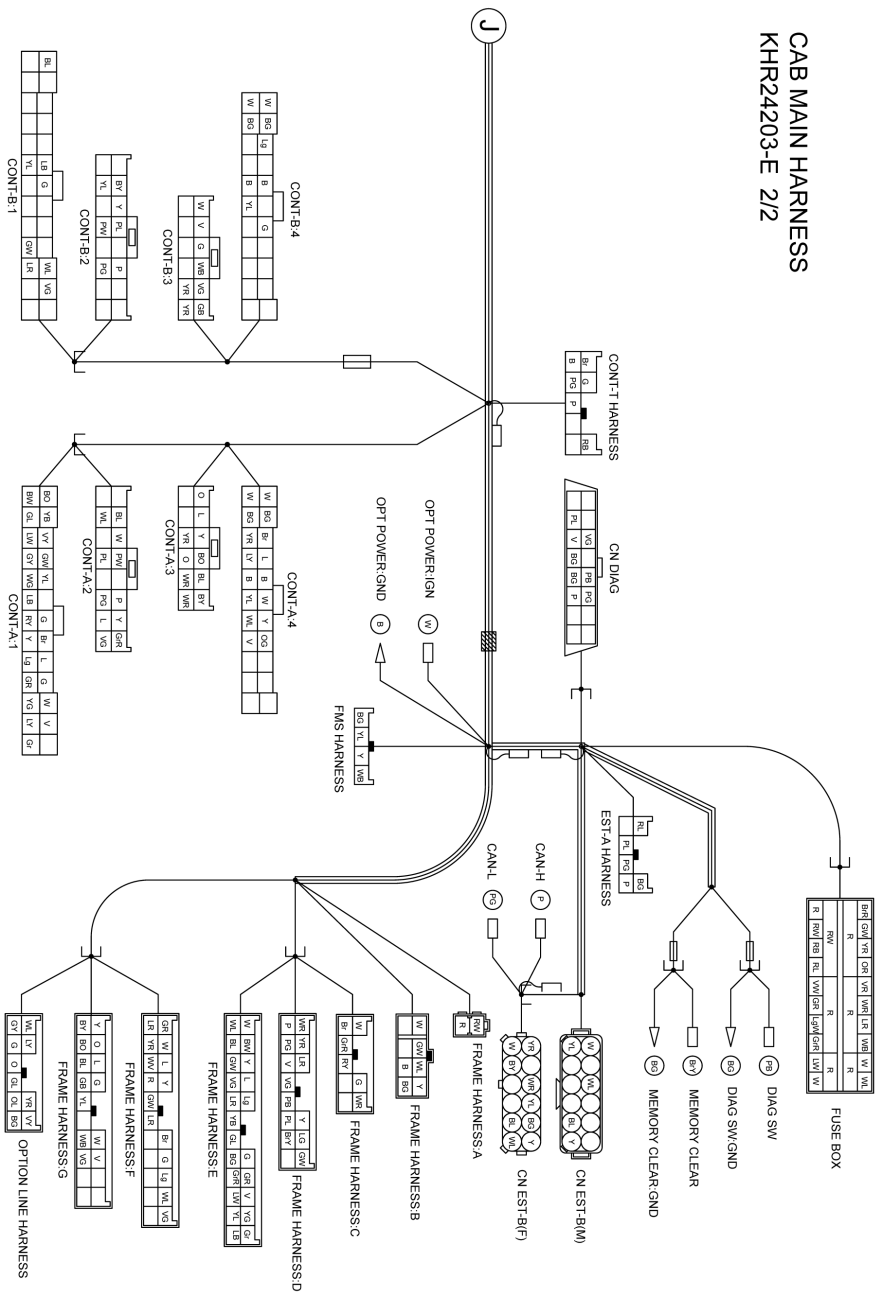

EX - 470 X3 EXCAVATOR 01101

CAB MAIN HARNESS
KHR24203-E 2/2

KG0HR611-0
KHR28520-EZ

REARVIEW CAMERA (CCD) W/WIRE COVER	DRJ401L0550-00	000

EX - 470 X3 EXCAVATOR 01101

Item	Parent	Part No.	Description	Qty	BKD	Serial	ICA	Replacement
1		KHR23830	CAMERA;CCD	1		01101 -		
2	1	KHR28180	BRACKET	1		01101 -		
3	1	KHR28190	BOLT;SPL	4		01101 -		
4	1	KHR28200	BUSH;SPL	4		01101 -		
5		KHN2132	BOLT;HIGH STRENGTH	2		01101 -		
6		KHR28630B1	BRACKET	1		01101 -		
7		105R008Y020R	BOLT;SEMS	2		01101 -		
8		KHR1445	CLAMP;SPL	1		01101 -		
9		KHN2132	BOLT;HIGH STRENGTH	1		01101 -		
10		KHR28640	COVER	1		01101 -		
11		KHN2132	BOLT;HIGH STRENGTH	2		01101 -		
12		KHR31010	COVER CABLE	2		01101 -		
13		105R008Y020R	BOLT;SEMS	8		01101 -		
14		KHR31040	HARNESS;WIRE	1		01101 -		
15		KHR10220	CLAMP;SPL	3		01101 -		
16		KHH0142	BAND;HARNESS	3		01101 -		
17		KHR26700	HARNESS;WIRE	1		01101 -		
18		KHR1445	CLAMP;SPL	1		01101 -		
19		KHN2132	BOLT;HIGH STRENGTH	1		01101 -		
20		KHR2584	CLAMP	6		01101 -		
21		KHJ1214	BOLT M8X20(WITH WASHER)	6		01101 -		
22		KHH0142	BAND;HARNESS	16		01101 -		
23		KHP18470	LABEL;WARNING	1		01101 -