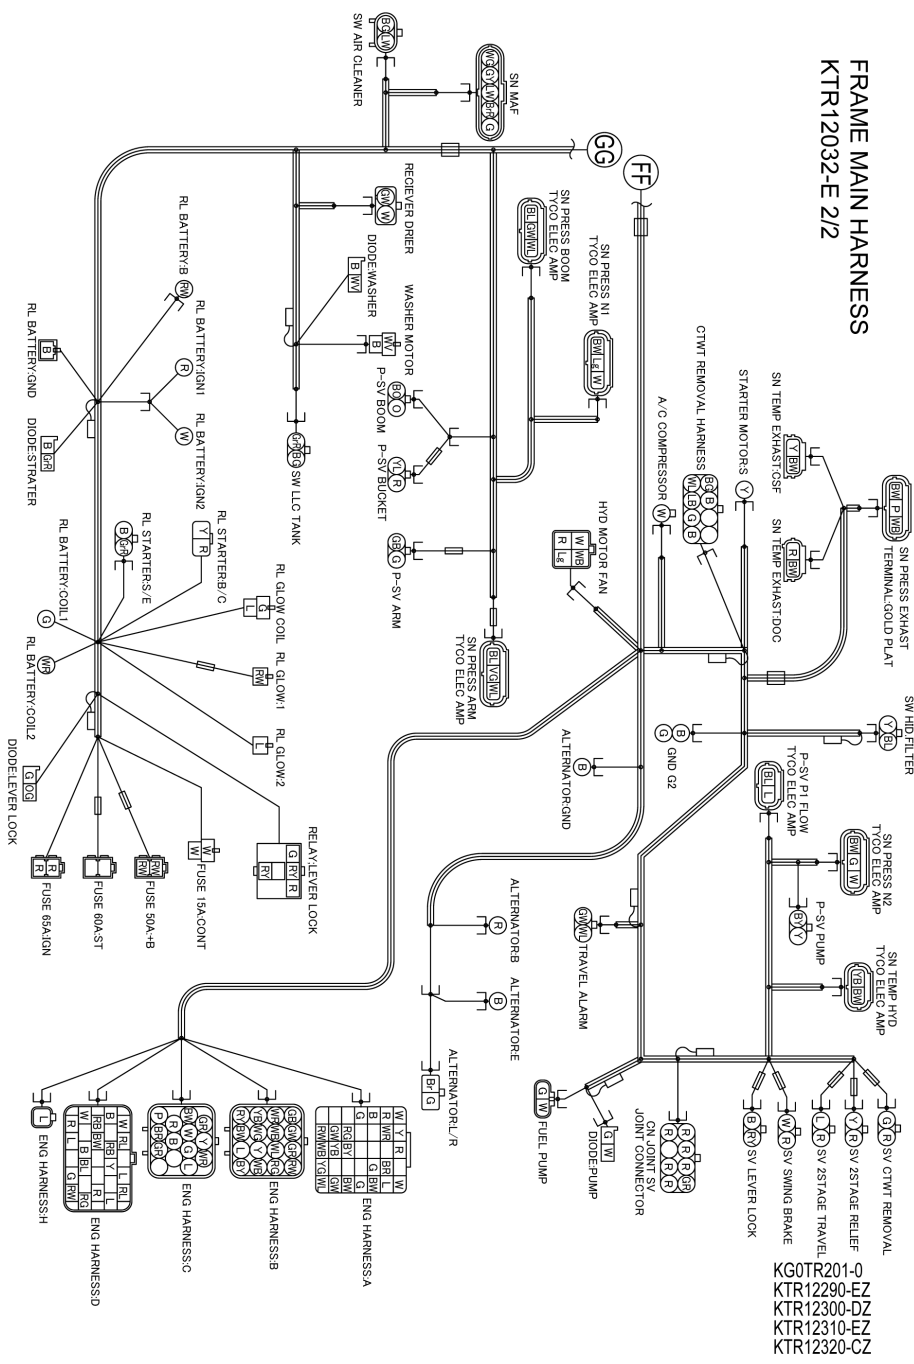

MACHINE CONTROLLERS	DR9901L0017-00	004

EX - 470 X3 EXCAVATOR 01101

Item	Parent	Part No.	Description	Qty	BKD	Serial	ICA	Replacement
1		KHR29003	CONTROLLER	1		01101 -		
1.01		KHR29053	CONTROLLER	1		01101 -		
2		KHR24840	BOLT;SPL	4		01101 -		
3		182-008SR	WASHER;PLAIN	4		01101 -		

EX - 470 X3 EXCAVATOR 01101