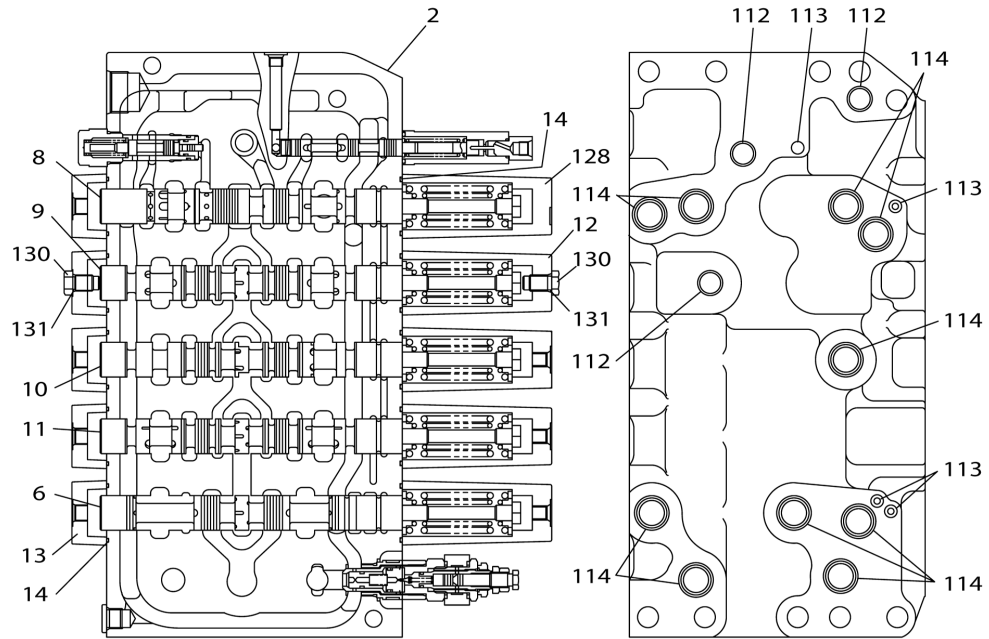

130 [131]

Z~Z

Y~Y

KTJ14350