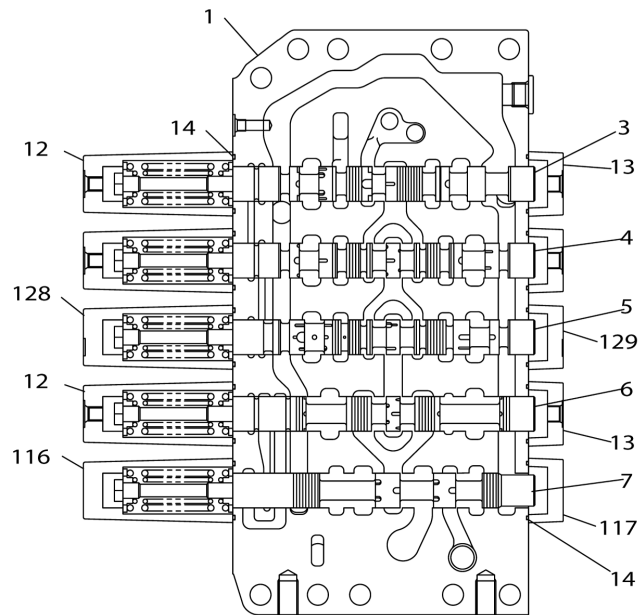

130 [131]

Z~Z

Y~Y

KTJ14350