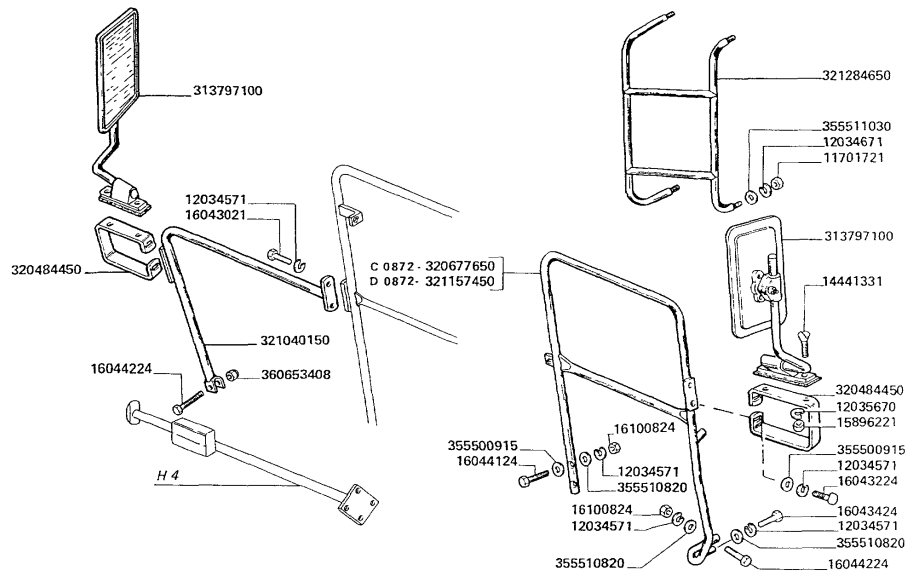

Drive's platform

REAR VIEW MIRROR

MTB "3000" 3750 R

11701721		4	NUT
12034571		10	LOCK WASHE
12034671		4	LOCK WASHE
12035670	● 000120356710 (4)	4	LOCK WASHE
14441331		4	SCREW
15896221		4	NUT
16043021	● 000160430240 (2)	2	SCREW
16043224		4	SCREW
16043424		1	SCREW
16044124		2	SCREW
16044224		2	SCREW
16100824		3	NUT
313797100		2	MIRROR
320484450		2	SUPPORT
320677650		1	SHIELD
321040150		1	STANDPIPE
321157450		1	STANDPIPE
321284650		1	LADDER
355500915		6	WASHER
355510820		6	WASHER
355511030		4	WASHER
360653408		1	NUT