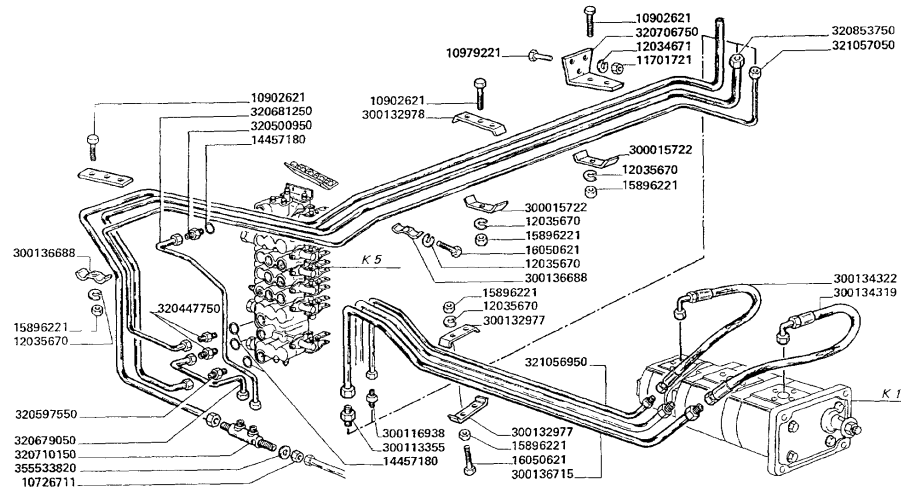

Hydraulic system

PUMP TO VALVE-CHEST PIPES

MTB "3000" 3750 R

10726711		1 NUT
10902621		3 SCREW
10979221		3 SCREW
11701721		3 NUT
12034671		3 LOCK WASHE
12035670	● 000120356710 (8)	8 LOCK WASHE
14457180		4 O-RING
14464080		2 O-RING
15896221		11 NUT
16050621		2 SCREW
300015722		2 BRIDLE
300113355		1 UNION
300116938		1 UNION
300132977		4 BRIDLE
300132978		1 BRIDLE
300134319		1 HOSE
300134322		1 HOSE
300136688		2 BRIDLE
300136715		1 PIPE
320447750	● 003221037000 (2)	2 UNION
320500950		1 UNION
320597550		1 UNION
320679050		1 PIPE
320681250		1 PIPE
320706750		1 SUPPORT
320710150		1 UNION
320853750		1 PIPE
321056950		1 PIPE
321057050		1 PIPE
321724050		1 BREATHER P
355533820		1 WASHER