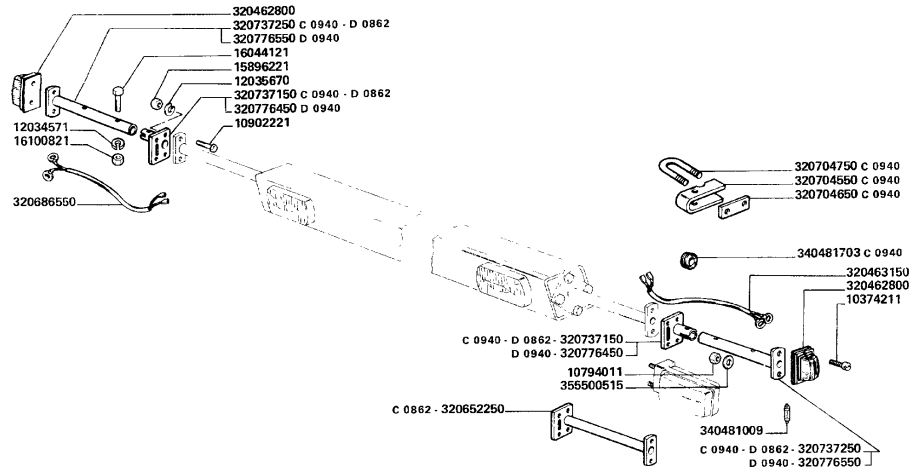

Variations

MTB "3000" 3750 R

FRONT POSITION LIGHTS

1. 10374211
   - 10794011
   - 10902221
   - 12034571
   - 12035670
   - 15896221
   - 16044121
   - 16100821
   - 320462800
   - 320463150
   - 320652250
   - 320686550
   - 320704550
   - 320704650
   - 320704750
   - 320737150
   - 320737250
   - 320776450
   - 320776550
   - 340481009
   - 340481703
   - 355500515
2. 4 SCREW
   - 4 NUT
   - 4 SCREW
   - 2 LOCK WASHE
   - 4 LOCK WASHE
   - 4 NUT
   - 2 SCREW
   - 2 NUT
   - 2 LIGHT
   - 1 WIRE/CABLE
   - 2 WIRE/CABLE
   - 1 WIRE/CABLE
   - 1 BRIDLE
   - 1 STRAP
   - 1 BRIDLE
   - 0 BRACKET PL
   - 0 SUPPORT
   - 2 BRACKET PL
   - 2 SUPPORT
   - 2 LAMPADA
   - 2 GROMMET
   - 4 WASHER

● 000120356710 (4)