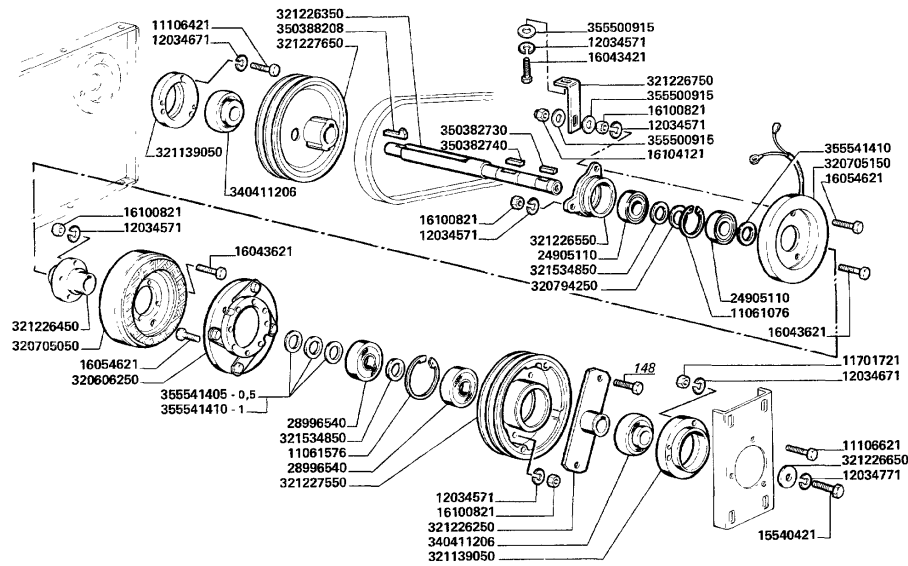

Variations

MTB "3000" 3750 R

STRAW CHOPPER - CLUCH (MEZTGEP)

11061076	1 SPRING LOC
11061576	2 SPRING LOC
11106421	14 SCREW
11106621	7 SCREW
11701721	18 NUT
12034571	17 LOCK WASHE
12034671	23 LOCK WASHE
12034771	2 LOCK WASHE
15540421	1 SCREW
16043421	1 SCREW
16043621	8 SCREW
16054621	4 SCREW
16100821	16 NUT
16104121	1 NUT
24905110	2 BEARING
28996540	2 BEARING
320606250	1 BOX
320705050	1 ROTOR
320705150	1 MAGNET
320794250	1 SPACER
321139050	2 SUPPORT
321226250	1 FLANGE
321226350	1 MAST
321226450	1 SUPPORT
321226550	1 SUPPORT
321226650	1 WASHER
321226750	1 PLATE
321227550	1 PULLEY
321227650	1 PULLEY
321534850	2 SPACER
340411206	2 BEARING
350382730	1 KEY
350382740	1 KEY
350388208	1 FLAT KEY