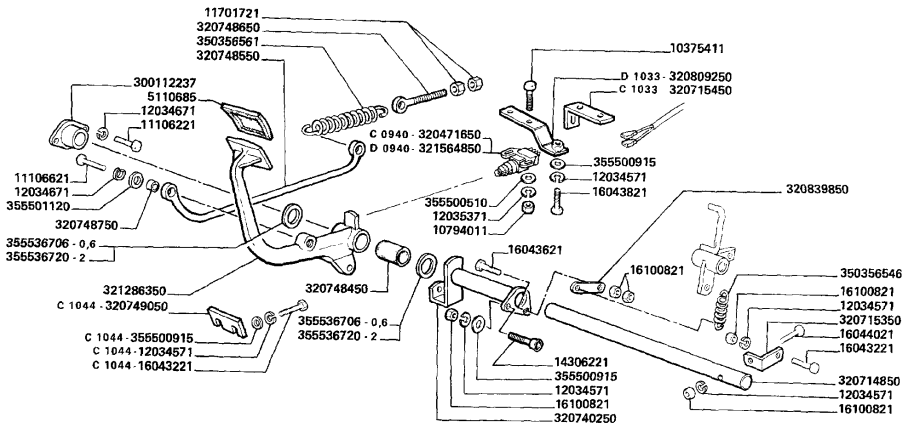

Transmission

PUMP DRIVE CLUTCH

MTB "3000" 3750 R

355536706
355536720
5110685

2 WASHER
2 WASHER
1 PEDAL SHIE