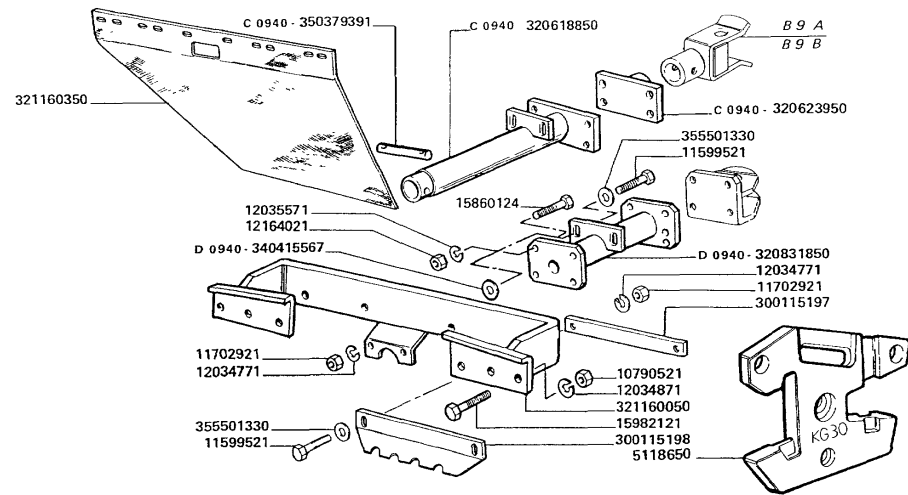

Variations

MTB "3000" 3750 R

BALLST WEIGHT ON REAR AXLE - ADJUSTABLE

10790521		6 NUT
11599521		6 SCREW
11702921		6 NUT
12034771		6 LOCK WASHE
12034871		6 LOCK WASHE
12035571		4 LOCK WASHE
12164021		4 NUT
15860124	● 000158601240 (4)	4 SCREW
15982121		6 SCREW
300115197		2 SHIM
300115198		2 PLATE RETA
320618850		1 STIRRUP
320623950		1 SLEEVE
320831850		1 EXTENSION
321160050		1 SUPPORT
321160350		1 CANVAS
340415567		2 BUSH
350379391		1 DOWEL
355501330		6 WASHER
5118650	● N.A. (8)	8 REPLACE