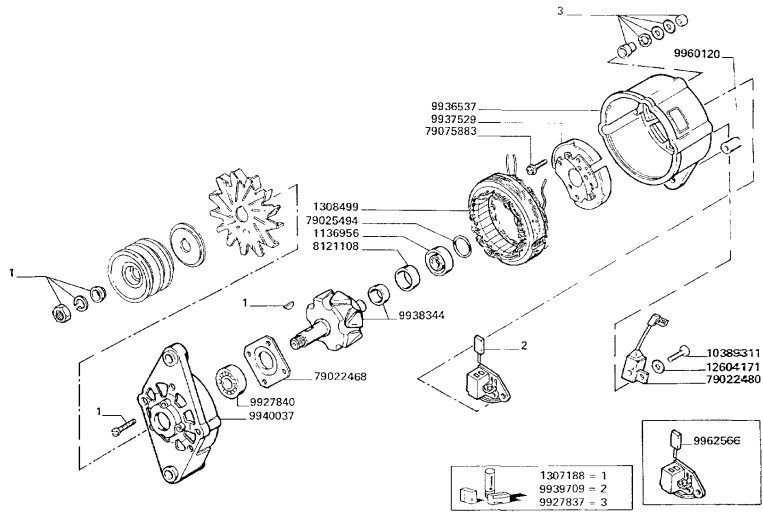

VARIOUS

MTB "3000" 3750 R

GENERATOR 4808498

10389311		1 SCREW
1136956	● 000249416500 (1)	1 BEARING
12604171		1 LOCK WASHE
1307188		1 KIT, MISC
1308499		1 STATOR ALT
79022468		1 PLATE
79022480		1 CONDENSER
79025494		1 RING
79075883	● 000099688310 (3)	3 REPLACE
8121108		1 RING
9927837		1 KIT, MISC
9927840		1 BEARING
9936537		1 SUPPORT
9937529		1 STIRRUP
9938344		1 ROTOR
9939709		1 KIT, MISC
9940037		1 SUPPORT
9960120		1 BUSH
9962566		1 REGULATOR,