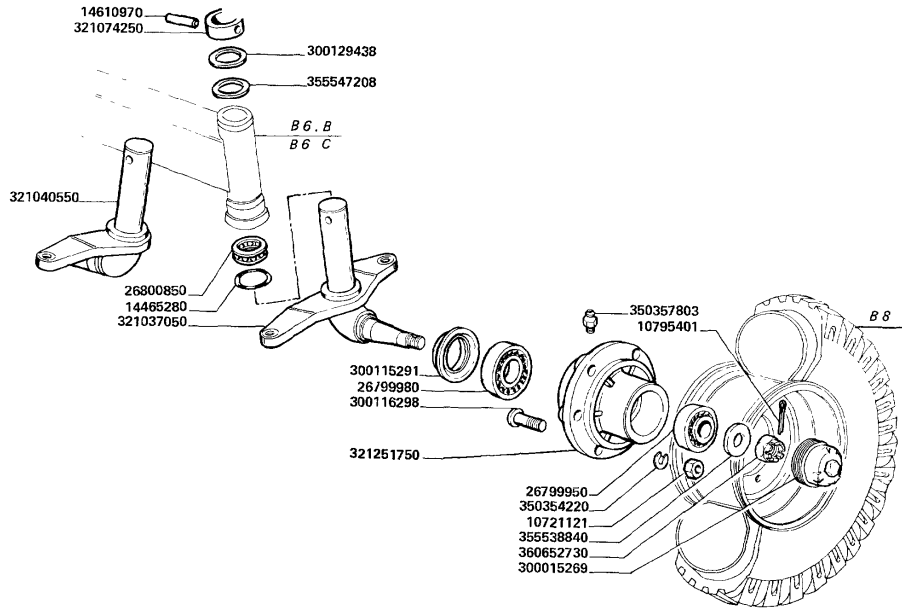

Transmission

DIRECTION WHEELS STEERING

MTB "3000" 3750 R

10721121	12 NUT
10795401	2 LINCH PIN
14465280	2 O-RING
14610970	2 PLUG
26799950	2 BEARING
26799980	2 BEARING
26800850	2 BEARING
300015269	2 COVER
300115291	2 PROTECTION
300116298	12 COLUMN
300129438	2 SPACER
321037050	1 STUB AXLE/
321040550	1 STUB AXLE/
321074250	2 FERRULE
321251750	2 WHEEL HUB
350354220	12 LOCK WASHE
350357803	2 NIPPLE, LU
355538840	2 WASHER
355547208	2 WASHER
360652730	2 NUT