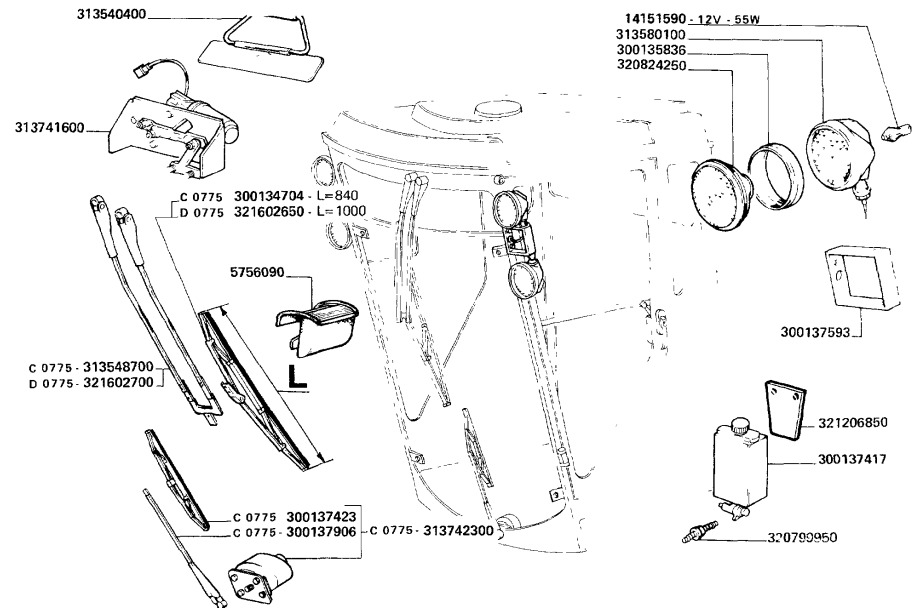

Drive's platform

MTB "3000" 3750 R

CABINE ELEMENTS

14151590		1 LAMPADA
300134704		1 WIPER BLAD
300135836		1 RING
300137417		1 PAN
300137423		1 BRUSH
300137593		2 SUPPORT
300137906		1 ARM
313540400		1 VISOR
313548700	● 003216027000 (1)	1 ARM
313580100		5 HEADLAMP
313741600		1 ELECTRIC M
313742300		1 WINDSCREEN
320799950	● 003232255500 (1)	1 VALVE
320824250		1 SEALED BEA
321206850		1 SUPPORT
321602650		1 WIPER BLAD
321602700		1 ARM
5756090		1 ASH TRAY