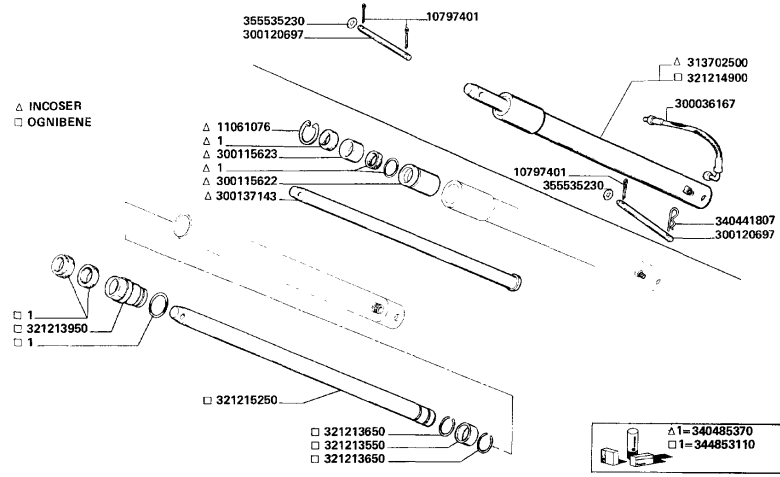

Variations

3RD RAM FITMENT

MTB "3000" 3750 R

MTB "3000" 3750 R

△ INCOSER
□ OGNIBENE

- 10797401
- 11061076
- 300036167
- 300115622 ● N.A. (0)
- 300115623
- 300120697
- 300137143
- 313702500
- 321213550
- 321213650
- 321213950
- 321214900
- 321215250
- 340441807
- 340485370
- 344853110
- 355535230

- 3 LINCH PIN
- 1 SPRING LOC
- 1 HOSE
- 1 BUSH
- 1 BUSH
- 2 DOWEL
- 1 JACK
- 1 JACK
- 1 SKATE
- 2 RING
- 1 CYLINDER H
- 1 JACK
- 1 STEM
- 1 LATCH
- 1 KIT SEALS
- 1 KIT SEALS
- 2 WASHER