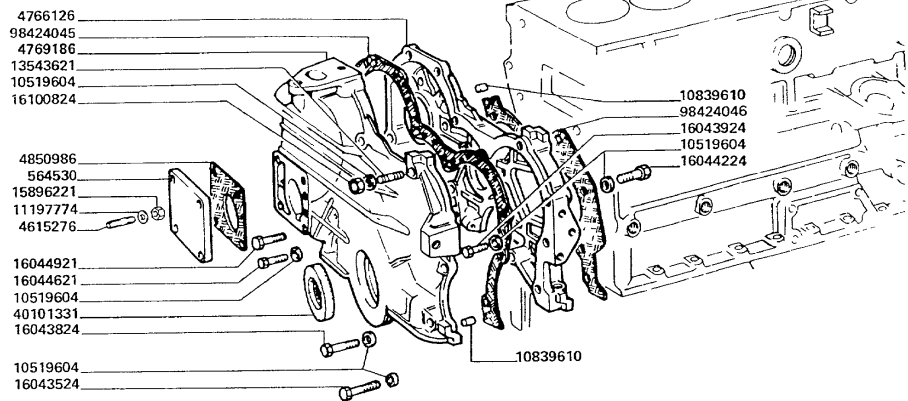

VARIOUS

CRANKCASE COVERS

MTB "3000" 3750 R

0.04 0

10519604		16 LOCK WASHE
10839610		4 DOWEL
11197774		4 LOCK WASHE
13543621	● 000135436240 (3)	3 REPLACE
15896221		4 NUT
16043524		2 SCREW
16043824		1 SCREW
16043924		8 SCREW
16044224		1 SCREW
16044621		2 SCREW
16044924		3 SCREW
16100824		1 NUT
40101331	● 000984616840 (1)	1 REPLACE
4615276		4 STUD
4766126		1 BOX
4769186	● 000047691870 (1)	1 REPLACE
4850986	● 005003787590 (2)	1 GASKET
564530		1 COVER
98424045		1 GASKET
98424046		1 GASKET