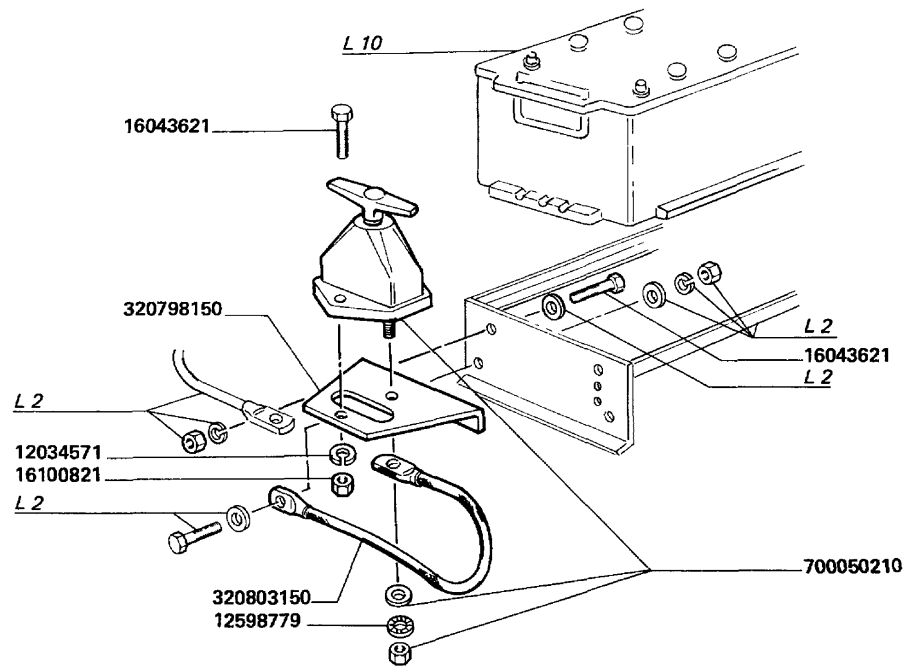

Variations

MTB "3000" 3750 R

BATTERY DISENGAGING DEVICE

- 12034571
- 12598779 ● 000126056710 (2)
- 16043621
- 16100821
- 320798150
- 320803150
- 700050210
- 4 LOCK WASHE
- 2 REPLACE
- 4 SCREW
- 4 NUT
- 1 SUPPORT
- 1 WIRE/CABLE
- 1 BATTERY RE