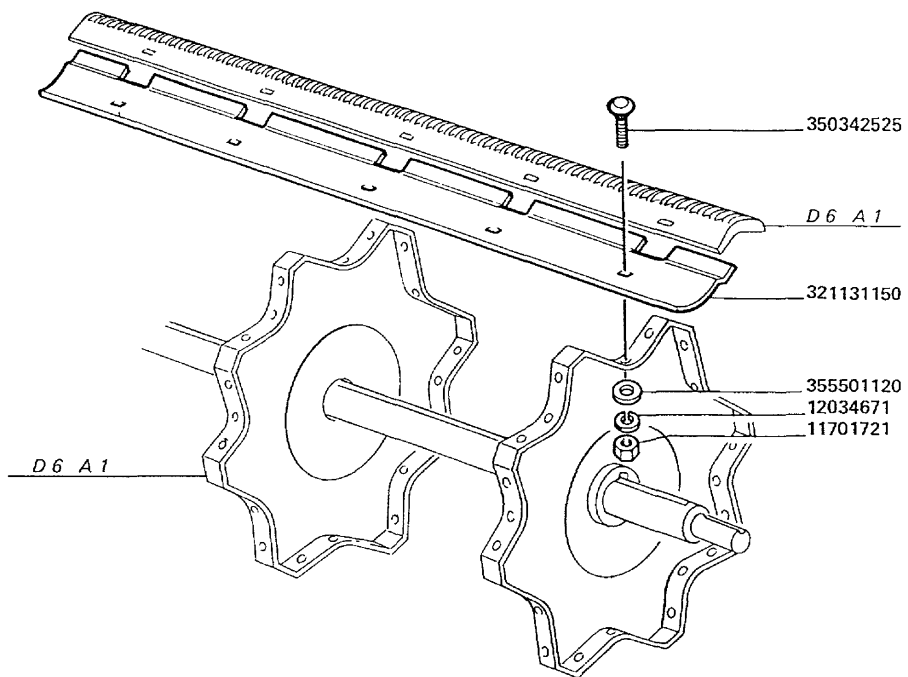

Thresher

MTB "3000" 3750 R

DRUM BAR PLATES

- 11701721
- 12034671
- 321131150
- 350342525
- 355501120

- 40 NUT
- 40 LOCK WASHER
- 8 PANEL
- 40 SCREW
- 40 WASHER

CLICK HERE TO **DOWNLOAD** THE COMPLETE MANUAL