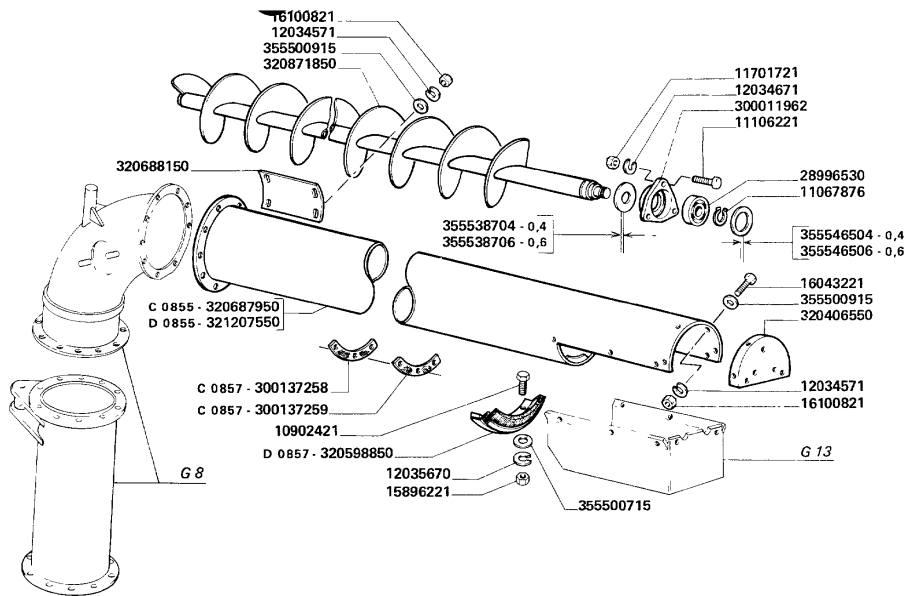

STRAW WALKER AND TRANSMISSION

MTB "3000" 3750 R

355510820
366001014

10 WASHER
2 SCREW

Tank and fairings

SWIVEL (M. 3.00)

MTB "3000" 3750 R

- | | | | |
|-----------|--|---|------------|
| 10902421 | | 2 | SCREW |
| 11067876 | | 1 | SPRING LOC |
| 11106221 | | 3 | SCREW |
| 11701721 | | 3 | NUT |
| 12034571 | | 6 | LOCK WASHE |
| 12034671 | | 3 | LOCK WASHE |
| 12035670 | ● 000120356710 (2) | 2 | LOCK WASHE |
| 15896221 | | 2 | NUT |
| 16043221 | | 4 | SCREW |
| 16100821 | | 8 | NUT |
| 28996530 | | 1 | BEARING |
| 300011962 | | 1 | SUPPORT |
| 300137258 | | 1 | RUBBER STR |
| 300137259 | | 1 | GUM |
| 320406550 | | 1 | PLATE |
| 320598850 | | 1 | ELEMENT |
| 320687950 | ● 003212075500 (11)
000120345710 (9)
003212073500 (11)