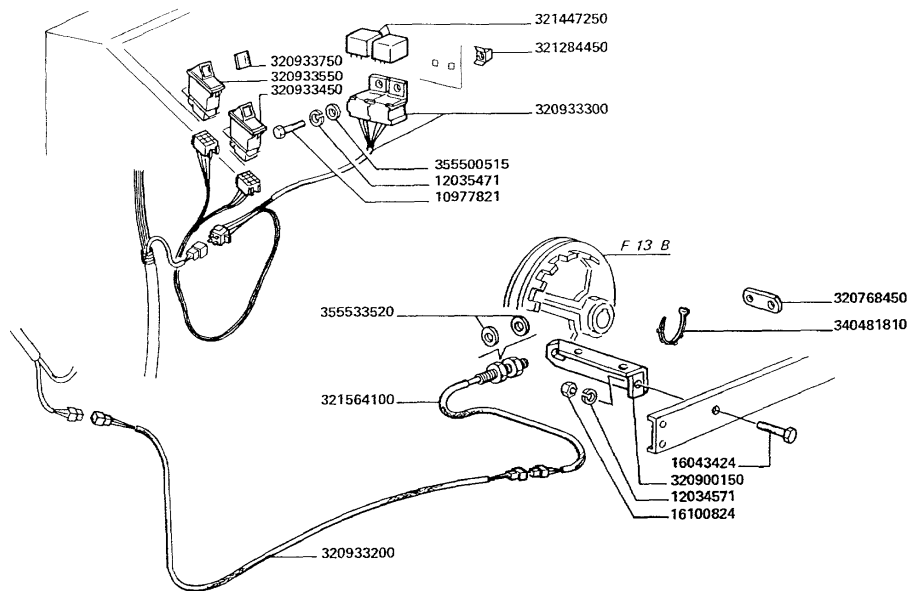

Variations

MTB "3000" 3750 R

FAN VARIATOR DRIVE

- 10977821
- 12034571
- 12035471
- 16043424
- 16100824
- 320768450
- 320900150
- 320933200
- 320933300
- 320933450
- 320933550
- 320933750
- 321284450
- 321447250
- 321564100
- 340481810
- 355500515
- 355533520
- 3227942500 (2)
- 2 SCREW
- 1 LOCK WASHE
- 6 LOCK WASHE
- 1 SCREW
- 1 NUT
- 1 RETAINING
- 1 SUPPORT
- 1 WIRE/CABLE
- 1 WIRE/CABLE
- 1 BUTTON
- 1 BUTTON
- 2 PLATE
- 2 NUT
- 2 RELAIS SWI
- 1 SENSOR
- 35 CLAMP
- 2 WASHER
- 2 WASHER