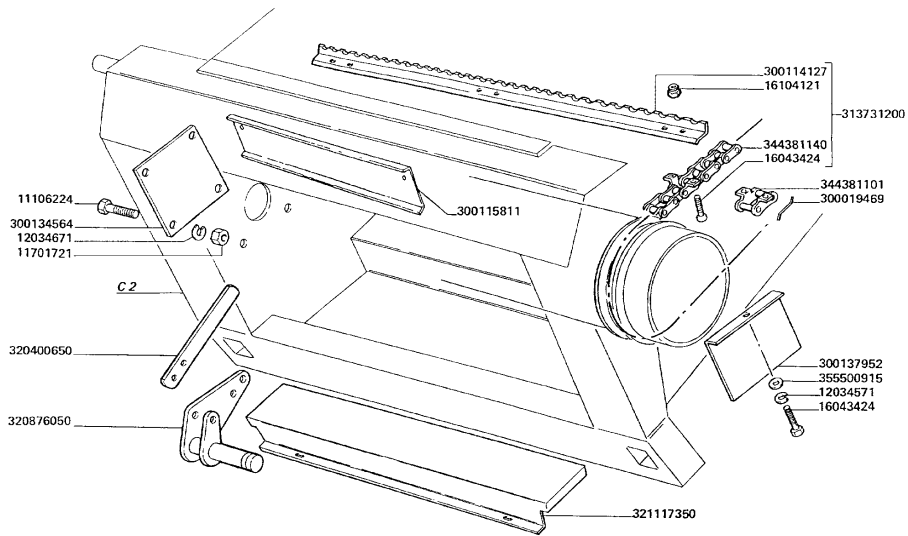

Elevator

WITHOUT FEEDER ROLLER (CHAINS)

MTB "3000" 3750 R

11106224	4	SCREW
11701721	4	NUT
12034571	1	LOCK WASHE
12034671	4	LOCK WASHE
16043424	0	SCREW
16104121	90	NUT
300019469	1	RETAINER
300114127	15	BAR
300115811	1	PLATE
300134564	1	PANEL
300137952	1	PANEL
313731200	1	CHAIN
● 003443811400	(90)	
000161041110	(90)	
003001141270	(15)	
000160434210	(3)	
320400650	1	LEVER LEAD
320876050	1	LEVER
321117350	1	THROTTLE
344381101	1	CONNECTING
344381140	1	CHAIN
355500915	1	WASHER