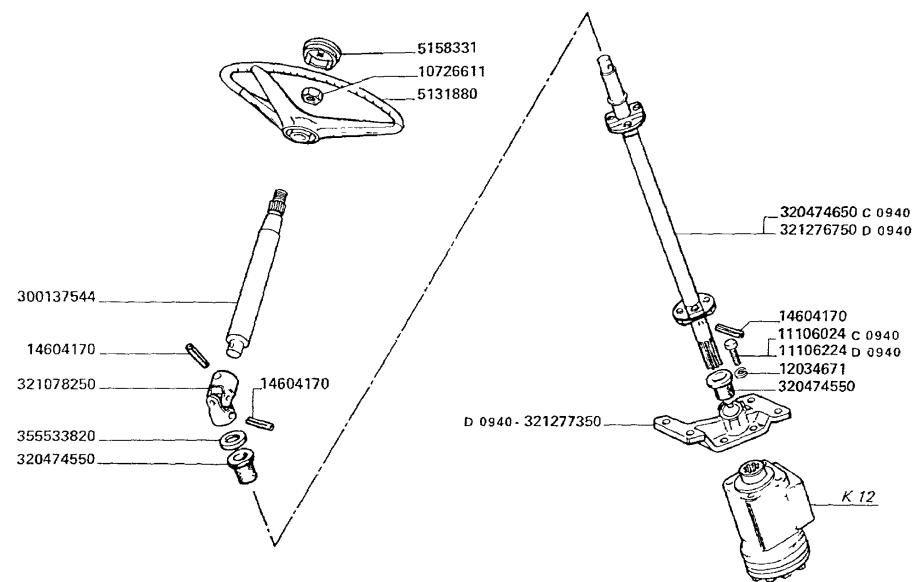

Drive's platform

MTB "3000" 3750 R

STEERING DRIVE

10726611	● 000004126240 (1)	1 NUT
11106024		4 SCREW
11106224		4 SCREW
12034671		4 LOCK WASHE
14604170		3 PLUG
300137544		1 SHAFT
320474550		2 BUSH
320474650		1 SHAFT
321078250		1 UNIVERSAL
321276750		1 SHAFT
321277350		1 SUPPORT
355533820		1 WASHER
5131880		1 STEERING W
5158331	● 000051676530 (1)	1 COVER