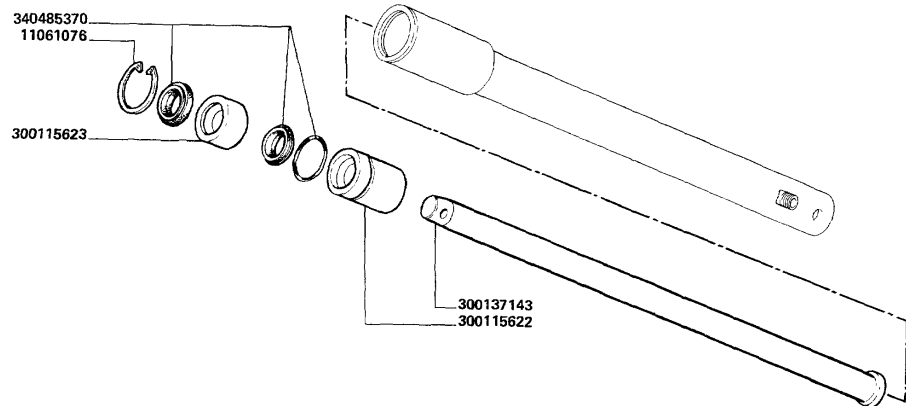

Hydraulic system

ELEVATOR RAM ELEMENTS 313702500)

MTB "3000" 3750 R

11061076
300115622
300115623
300137143
340485370

● N.A. (0)

1 SPRING LOC
1 BUSH
1 BUSH
1 JACK
1 KIT SEALS

Hydraulic system

PUMP TO VALVE-CHEST PIPES