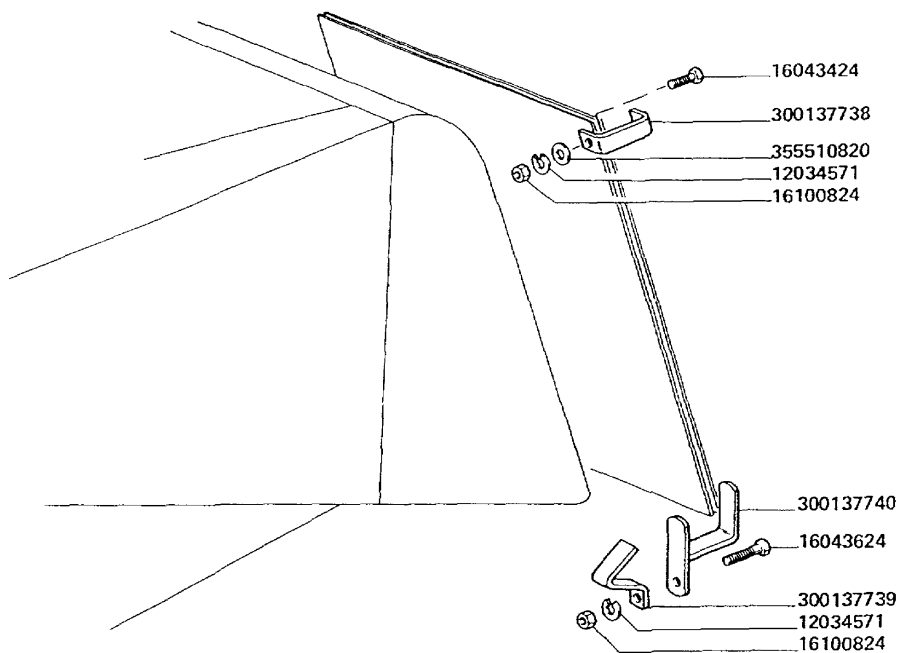

Straw walkers

REAR BODY

MTB "3000" 3750 R

12034571
16043424
16043624
16100824
300137738
300137739
300137740
355510820

88 LOCK WASHE
72 SCREW
20 SCREW
80 NUT
2 STIRRUP
2 STIRRUP
2 STIRRUP
148 WASHER