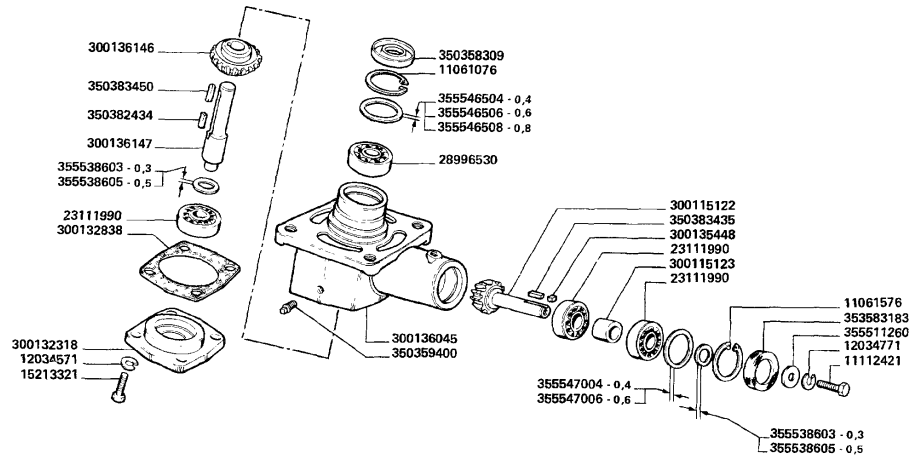

Tank and fairings

UPRIGHT AUGER DRIVE GEARBOX

MTB "3000" 3750 R

11061076		1	SPRING LOC
11061576		1	SPRING LOC
11112421		1	SCREW
12034571		4	LOCK WASHE
12034771		1	LOCK WASHE
15213321		4	SCREW
23111990		3	BEARING
28996530		1	BEARING
300115122		1	PINION
300115123		1	SPACER
300132318		1	COVER BOX
300132838	● 003217429500 (1)	1	GASKET
300135448		1	GASKET
300136045		1	BOX
300136146		1	PINION
300136147		1	SHAFT
350358309		1	GASKET
350359400		2	PLUG
350382434		1	KEY
350383435		1	KEY
350383450		1	KEY
353583183		1	GASKET
355511260		1	WASHER
355538603		2	WASHER
355538605		2	WASHER
355546504		1	WASHER
355546506		1	WASHER
355546508	● 003555465040 (1)	1	WASHER
355547004		1	WASHER
355547006		1	WASHER