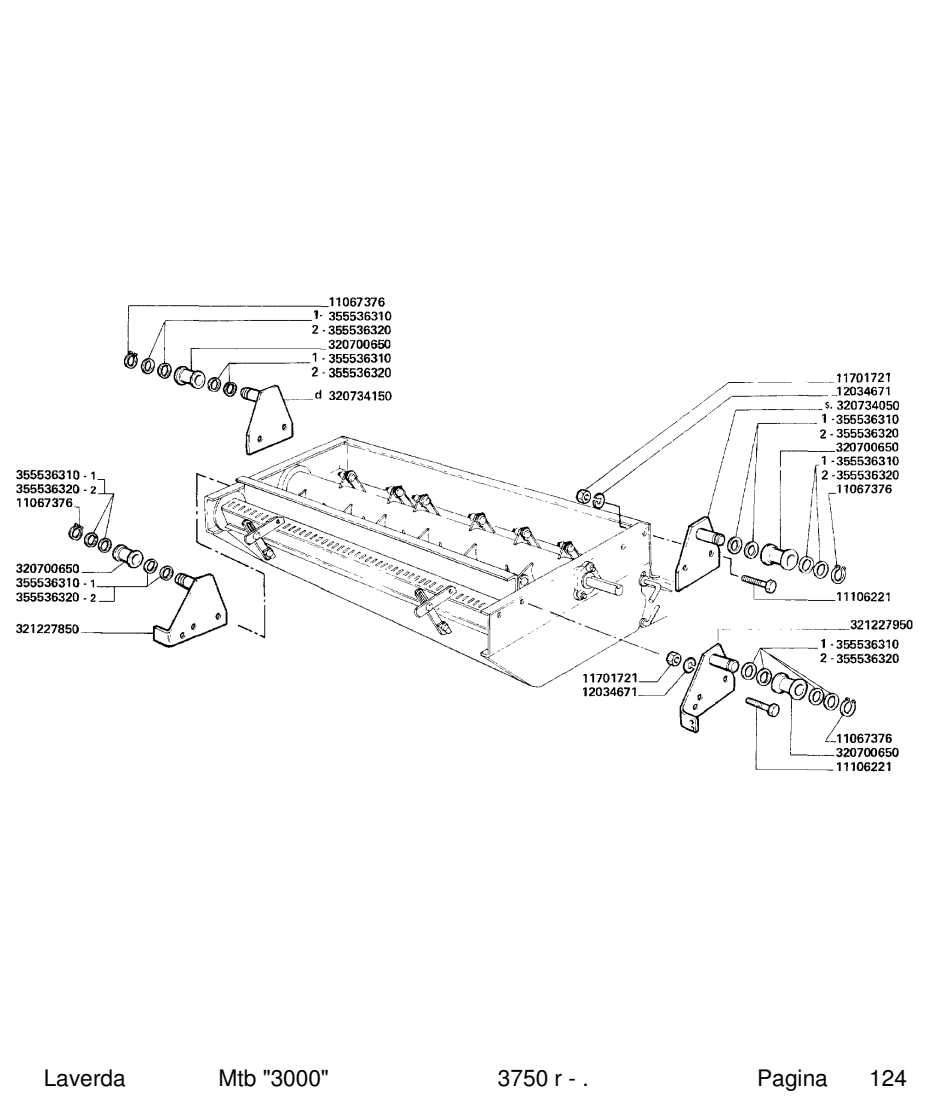

Variations

STRAW CHOPPER - SUPPORTS (MEZTGEP)

MTB "3000" 3750 R

- 11067376
- 11106221
- 11701721
- 12034671
- 320700650
- 320734050
- 320734150
- 321227850
- 321227950
- 355536310
- 355536320

- 4 SPRING LOC
- 8 SCREW
- 8 NUT
- 8 LOCK WASHE
- 4 ROLLER
- 1 STIRRUP
- 1 STIRRUP
- 1 STIRRUP
- 1 STIRRUP
- 12 WASHER
- 8 WASHER