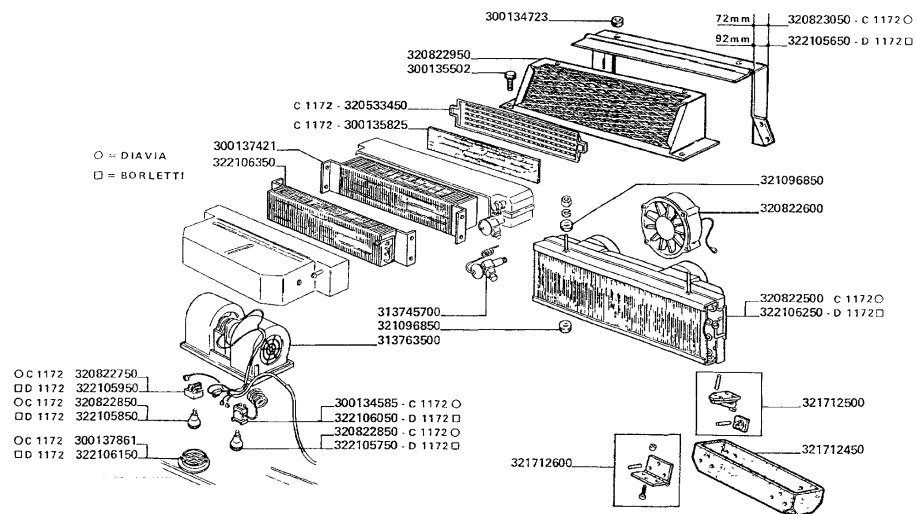

Drive's platform

CABINE ELEMENTS

MTB "3000" 3750 R

322106150
322106250
322106350

3 DIFFUSER
1 CONDENSER
1 HEATER