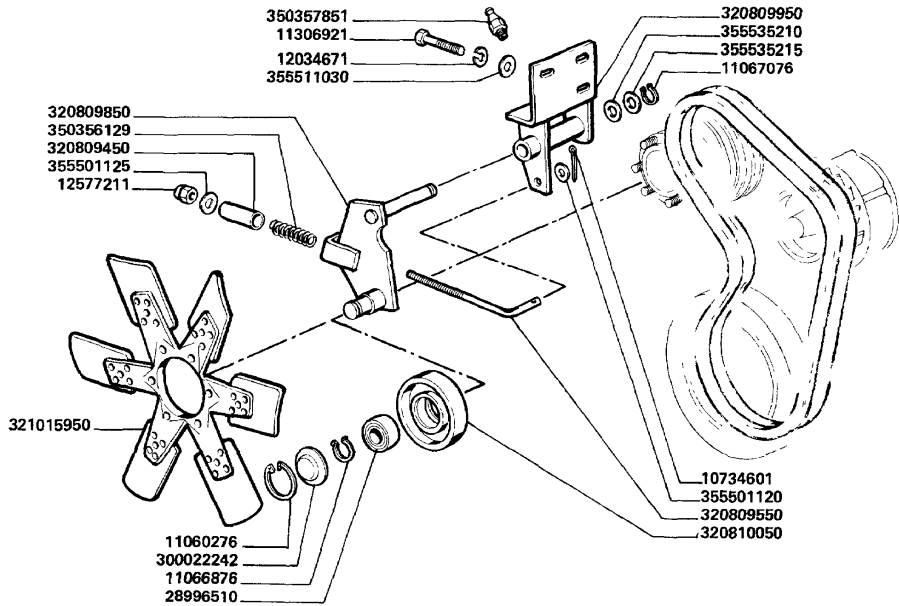

- | | |
|-----------|--------------|
| 10734601 | 1 LINCH PIN |
| 11060276 | 1 SPRING LOC |
| 11066876 | 1 SPRING LOC |
| 11067076 | 1 SPRING LOC |
| 11306921 | 3 SCREW |
| 12034671 | 3 LOCK WASHE |
| 12577211 | 1 NUT |
| 28996510 | 1 BEARING |
| 300022242 | 1 SHIELD |
| 320809450 | 1 SPACER |
| 320809550 | 1 TIE ROD |
| 320809850 | 1 ARM |
| 320809950 | 1 SUPPORT |
| 320810050 | 1 TENSIONER, |
| 321015950 | 1 FAN |
| 350356129 | 1 SPRING |
| 350357851 | 1 NIPPLE, LU |
| 355501120 | 1 WASHER |
| 355501125 | 1 WASHER |
| 355511030 | 3 WASHER |
| 355535210 | 1 WASHER |
| 355535215 | 1 WASHER |