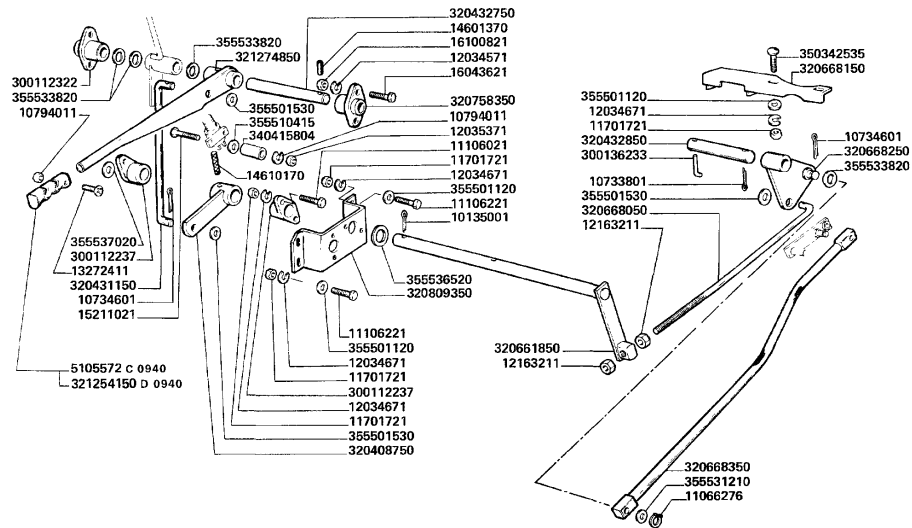

Drive's platform

CAB INSTALLATION

MTB "3000" 3750 R

Drive's platform

THRESHING MECHANISM CLUTCH CONTROL

MTB "3000" 3750 R

- | | | |
|-----------|---|------------|
| 350342535 | 2 | SCREW |
| 355501120 | 3 | WASHER |
| 355501530 | 3 | WASHER |
| 355510415 | 4 | WASHER |
| 355531210 | 1 | WASHER |
| 355533820 | 4 | WASHER |
| 355536520 | 5 | WASHER |
| 355537020 | 2 | WASHER |
| 5105572 | 1 | HANDLE GRI |