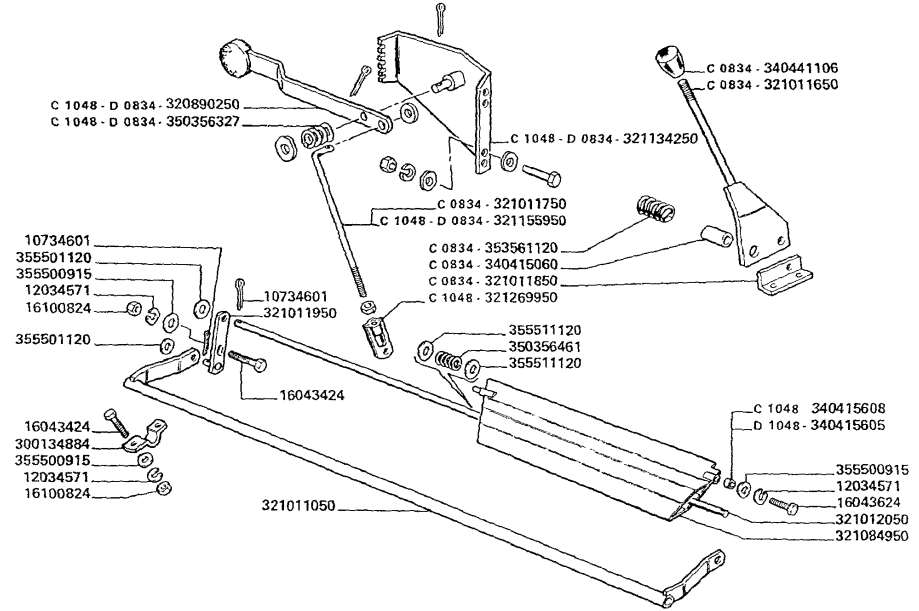

Cleanning

MTB "3000" 3750 R

LOWER DEFLECTOR FAN

- 10734601
- 12034571
- 16043424
- 16043624
- 16100824
- 300134884
- 320890250
- 321011050
- 321011650
- 321011750
- 321011850
- 321011950
- 321012050
- 321084950
- 321134250
- 321155950
- 321269950
- 340415060
- 340415605
- 340415608
- 340441106
- 350356327
- 350356461
- 353561120
- 355500915
- 355501120
- 355511120
- 4 LINCH PIN
- 8 LOCK WASHE
- 5 SCREW
- 2 SCREW
- 5 NUT
- 2 BRIDLE
- 1 LEVER LEAD
- 1 COUNTER WE
- 1 LEVER LEAD
- 1 TIE ROD
- 1 SUPPORT
- 2 BASE PLATE
- 1 DOWEL
- 2 DEFLECTOR
- 1 SECTOR
- 1 TIE ROD
- 1 END TIE RO
- 1 BUSH
- 2 BUSH
- 2 SPACER
- 1 HANDLE GRI
- 1 SPRING
- 2 SPRING
- 1 SPRING
- 6 WASHER
- 8 WASHER
- 6 WASHER