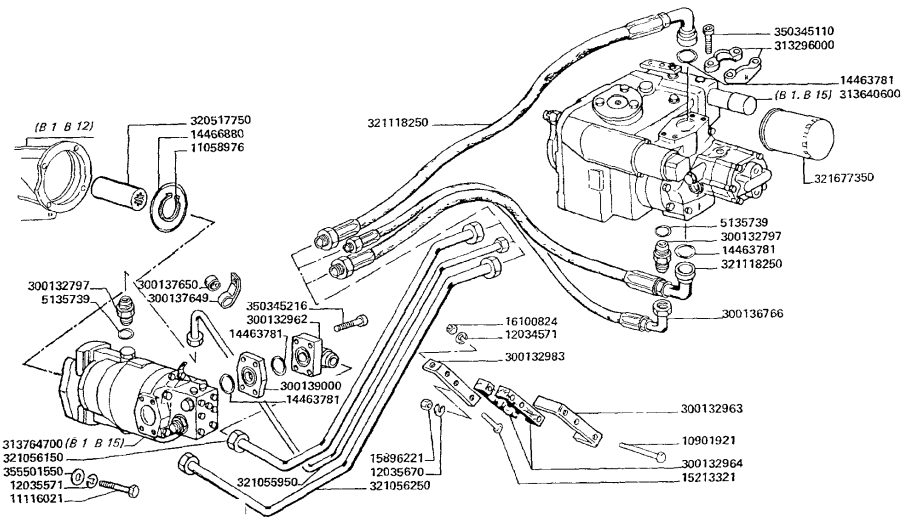

Transmission

HYDROSTATIC DRIVE PUMP AND MOTOR TUBINGS

MTB "3000" 3750 R

5135739

2 O-RING