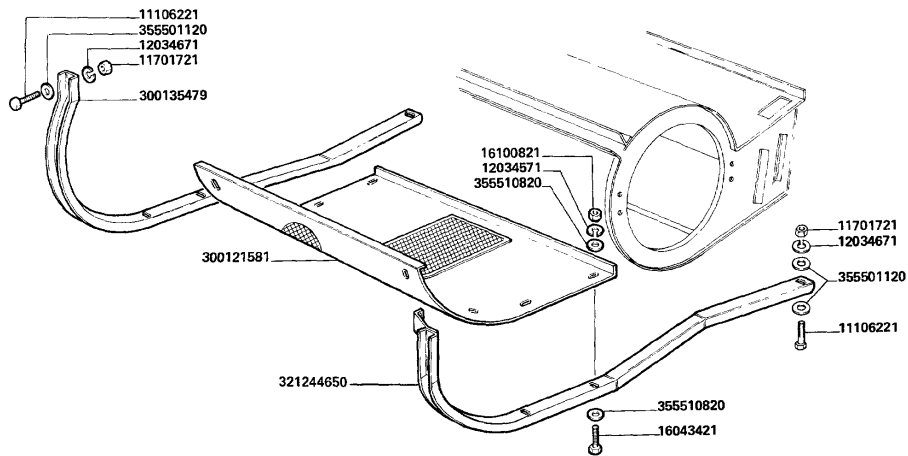

Variations

MTB "3000" 3750 R

FAN HOUSING GUARD

11106221	3	SCREW
11701721	3	NUT
12034571	8	LOCK WASHE
12034671	3	LOCK WASHE
16043421	8	SCREW
16100821	8	NUT
300121581	1	SHIELD
300135479	1	PROFILE
321244650	1	PROFILE
355501120	5	WASHER
355510820	16	WASHER