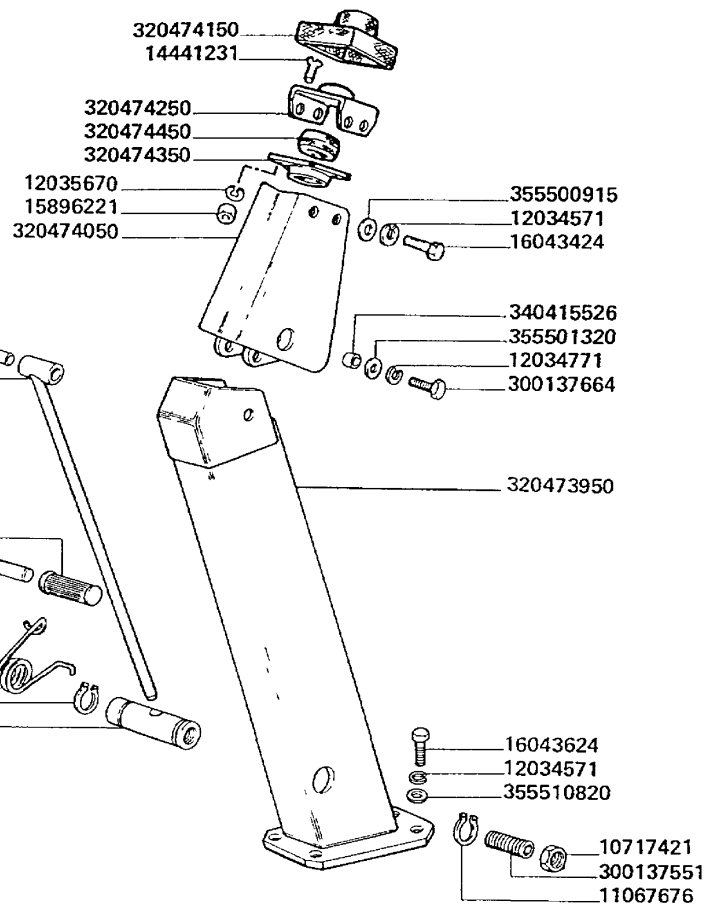

Drive's platform

MTB "3000" 3750 R

STEERING COOLUMN

10717421	1	NUT
11067676	2	SPRING LOC
12034571	8	LOCK WASHE
12034771	2	LOCK WASHE
12035670	4	LOCK WASHE
14441231	4	SCREW
15896221	4	NUT
16043424	4	SCREW
16043624	4	SCREW
300137546	1	TIE-ROD
300137547	1	DOWEL
300137548	1	SPRING
300137550	1	BUSH
300137551	1	TIE ROD
300137664	2	PIN
320473950	1	SUPPORT
320474050	1	SUPPORT
320474150	1	SHIELD
320474250	1	SUPPORT
320474350	1	FLANGE
320474450	1	BALL JOINT
321277650	1	PEDAL
340415526	2	BUSH
340441012	1	PAD,RUBBER
355500915	4	WASHER
355501320	2	WASHER
355510820	4	WASHER

● 000120356710 (4)