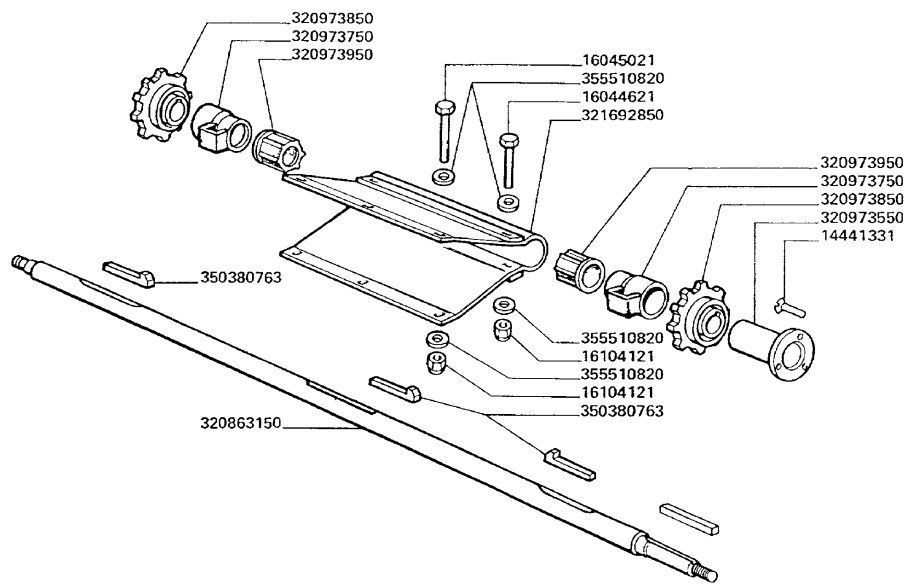

Elevator

MTB "3000" 3750 R

UPPER SHAFT

- | | | | |
|-----------|--------------------|----|------------|
| 14441331 | | 6 | SCREW |
| 16044621 | | 4 | SCREW |
| 16045021 | ● 000160450240 (6) | 6 | SCREW |
| 16104121 | | 10 | NUT |
| 320863150 | | 1 | SHAFT |
| 320973550 | | 2 | SHIELD |
| 320973750 | | 4 | SHIELD |
| 320973850 | | 3 | PINION |
| 320973950 | | 4 | RING |
| 321692850 | | 2 | PROTECTION |
| 350380763 | | 3 | KEY |
| 355510820 | | 20 | WASHER |