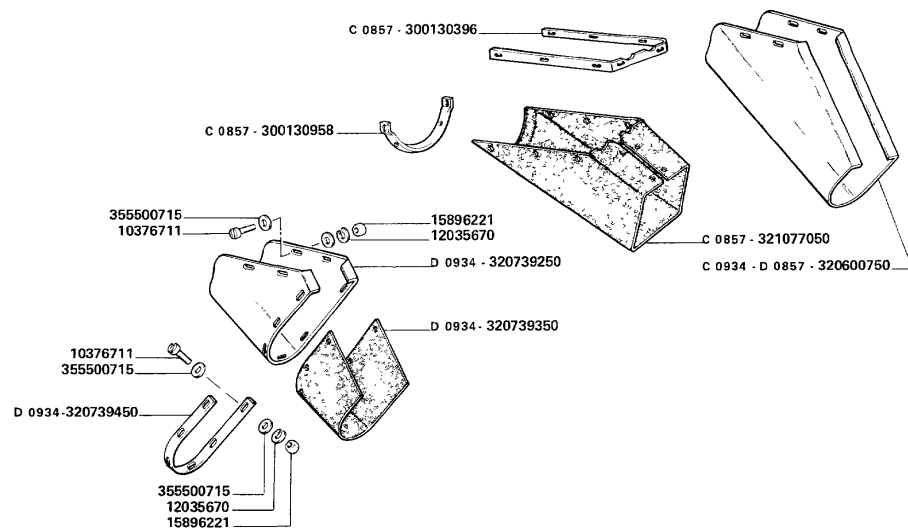

Tank and fairings

MTB "3000" 3750 R

CONVEYOR SWIVEL

10376711		10 SCREW
12035670	● 000120356710 (10)	10 LOCK WASHE
15896221		10 NUT
300130396		1 STRAP
300130958		1 STRAP
320600750		1 PRESSURE T
320739250		1 SUPPORT
320739350		1 CONVEYOR
320739450		1 STRAP
321077050		1 CONVEYOR
355500715		20 WASHER