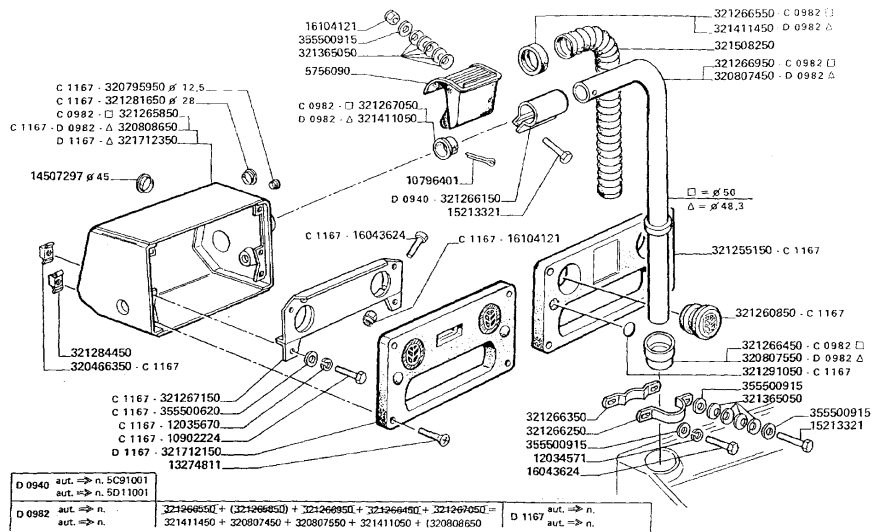

Variations

GRAIN LOSS SENSORS (DICKEY JOHN)

MTB "3000" 3750 R

1. 350320235
   - 355500620 ● 003555006150 (4)
   - 355500915
   - 5756090
2. 2 SCREW
   - 4 WASHER
   - 7 WASHER
   - 1 ASH TRAY