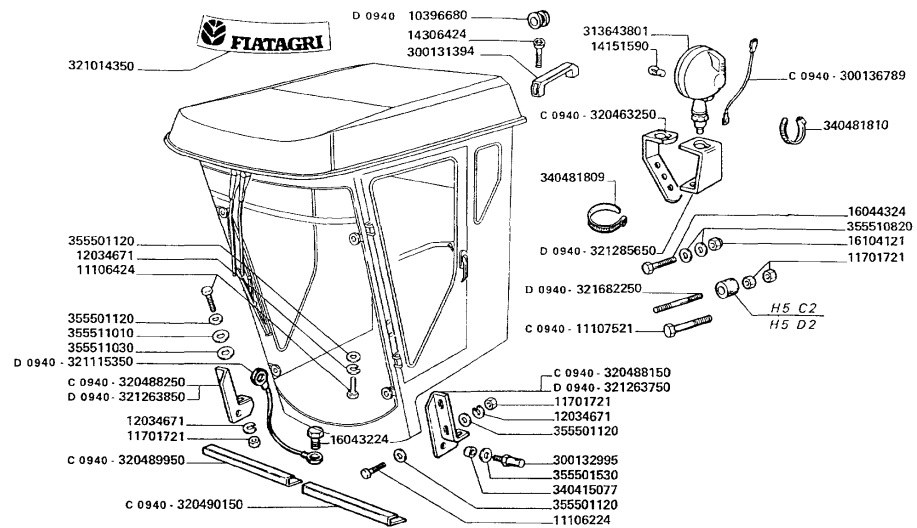

Drive's platform

CAB INSTALLATION

MTB "3000" 3750 R

Drive's platform

THRESHING MECHANISM CLUTCH CONTROL

MTB "3000" 3750 R

- | | | |
|-----------|---|------------|
| 350342535 | 2 | SCREW |
| 355501120 | 3 | WASHER |
| 355501530 | 3 | WASHER |
| 355510415 | 4 | WASHER |
| 355531210 | 1 | WASHER |
| 355533820 | 4 | WASHER |
| 355536520 | 5 | WASHER |
| 355537020 | 2 | WASHER |
| 5105572 | 1 | HANDLE GRI |