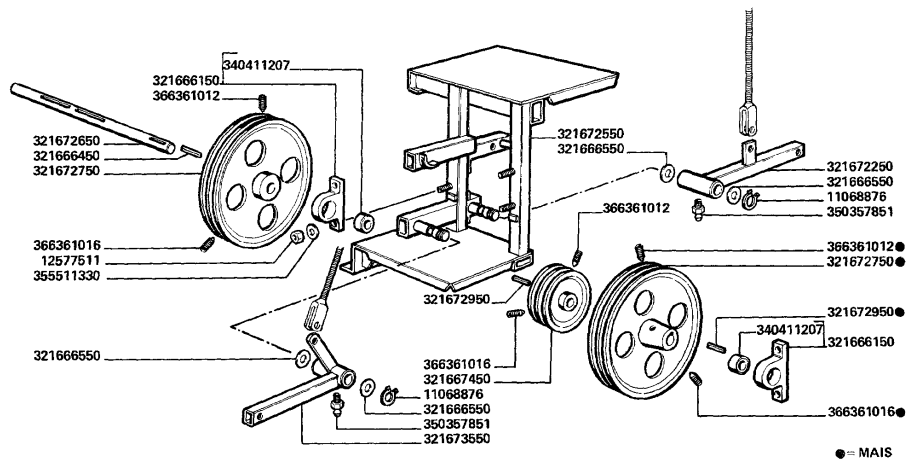

Variations

MTB "3000" 3750 R

STRAW CHOPPER - DRIVE

- 11068876
- 12577511
- 321666150
- 321666450
- 321666550
- 321667450
- 321672250
- 321672550
- 321672650
- 321672750
- 321672950
- 321673550
- 340411207
- 350357851
- 355511330
- 366361012
- 366361016
- 2 SPRING LOC
- 4 NUT
- 2 SUPPORT
- 1 KEY
- 4 BUSH
- 1 PULLEY
- 1 ARM
- 1 FRAME
- 1 MAST
- 2 PULLEY
- 2 KEY
- 1 ARM
- 1 BEARING
- 2 NIPPLE, LU
- 28 WASHER
- 3 SCREW
- 3 SCREW