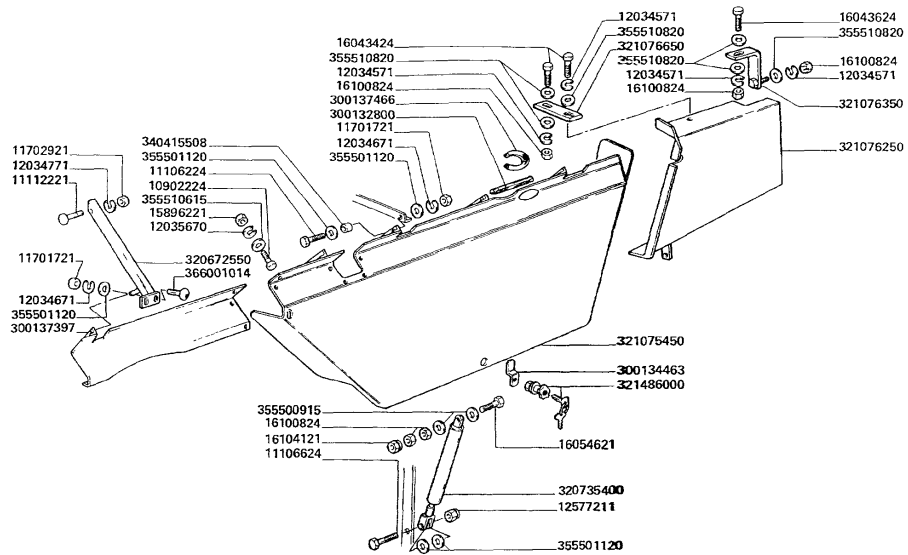

STRAW WALKER AND TRANSMISSION

MTB "3000" 3750 R

355510820
366001014

10 WASHER
2 SCREW

Tank and fairings

SWIVEL (M. 3.00)

MTB "3000" 3750 R

- | | | | |
|-----------|--|---|------------|
| 10902421 | | 2 | SCREW |
| 11067876 | | 1 | SPRING LOC |
| 11106221 | | 3 | SCREW |
| 11701721 | | 3 | NUT |
| 12034571 | | 6 | LOCK WASHE |
| 12034671 | | 3 | LOCK WASHE |
| 12035670 | ● 000120356710 (2) | 2 | LOCK WASHE |
| 15896221 | | 2 | NUT |
| 16043221 | | 4 | SCREW |
| 16100821 | | 8 | NUT |
| 28996530 | | 1 | BEARING |
| 300011962 | | 1 | SUPPORT |
| 300137258 | | 1 | RUBBER STR |
| 300137259 | | 1 | GUM |
| 320406550 | | 1 | PLATE |
| 320598850 | | 1 | ELEMENT |
| 320687950 | ● 003212075500 (11)
000120345710 (9)
003212073500 (11)