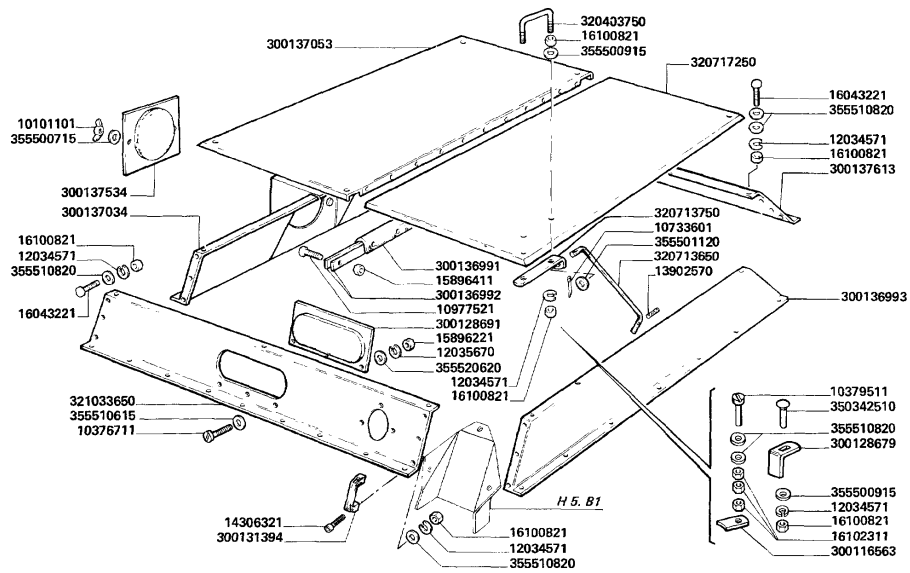

Tank and fairings

GRAIN TANK EXTENSION

MTB "3000" 3750 R

355501120	1 WASHER
355510615	3 WASHER
355510820	90 WASHER
355520620	3 WASHER