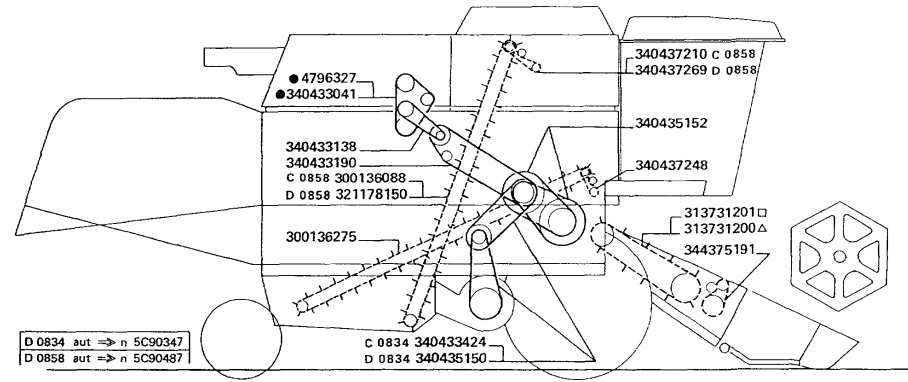

Variations

MTB "3000" 3750 R

DRIVE BELTS AND DRIVE CHAINS (RIGHT-HAND)

- 300136088 1 CHAIN
- 300136275 1 CHAIN
- 313731200 ● 003443811400 (90) 1 CHAIN
- 000161041110 (90)
- 003001141270 (15)
- 000160434210 (3)
- 313731201 1 CHAIN
- 321178150 1 CHAIN
- 340433041 1 KIT BELT
- 340433138 1 BELT
- 340433190 1 BELT
- 340433424 1 BELT
- 340435150 1 BELT
- 340435152 ● 003404351550 (1) 1 BELT
- 340437210 1 CHAIN ASA
- 340437248 1 CHAIN ASA
- 340437269 1 CHAIN ASA
- 344375191 1 CHAIN ASA
- 4796327 1 BELT

D 0834 aut => n 5C90347
D 0858 aut => n 5C90487

C 0834 340433424
D 0834 340435150