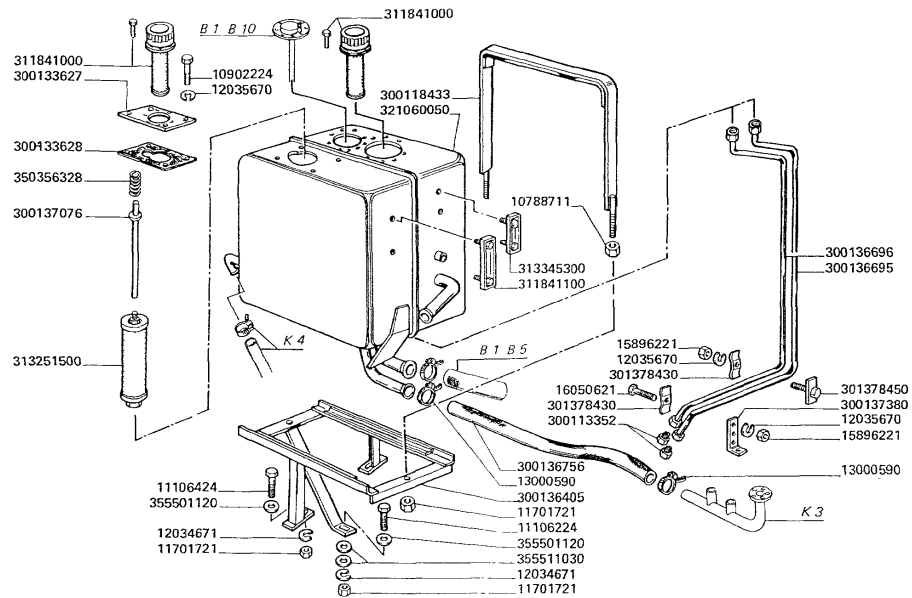

10788711	● 000107887140 (2)	2 NUT
10902224		4 SCREW
11106224		2 SCREW
11106424		1 SCREW
11701721		5 NUT
12034671		3 LOCK WASHE
12035670	● 000120356710 (6)	6 LOCK WASHE
13000590		2 CONNECTOR
15896221		2 NUT
16050621		1 SCREW
300113352		2 PLUG
300118433		1 COLLAR
300133627		1 PLATE RETA
300133628	● N.A. (1)	1 GASKET
300136405		1 SUPPORT
300136695		1 PIPE
300136696		1 PIPE
300136756	● 003229968500 (1)	1 BREATHER P
300137076		1 ROD
300137380		1 SUPPORT
301378430		2 BRIDLE
301378450		1 BRIDLE
311841000		2 CORK
311841100		1 INDICATOR
313251500		1 OIL FILTER
313345300		1 INDICATOR
321060050		1 OIL TANK
350356328		1 SPRING
355501120		4 WASHER
355511030		2 WASHER