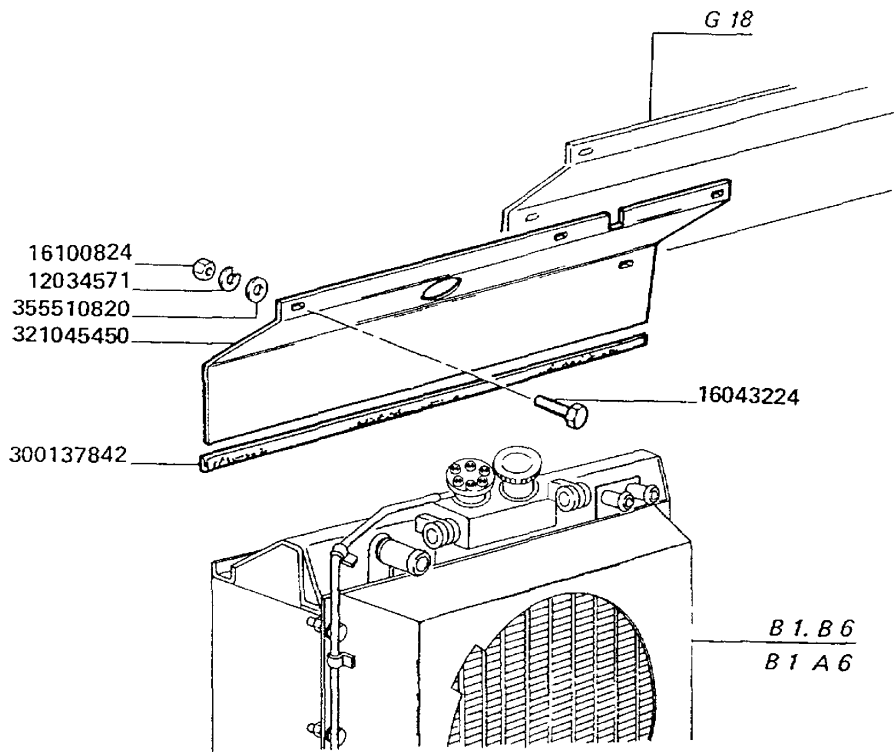

Engine

MTB "3000" 3750 R

COVER RADIATOR

- 12034571
- 16043224
- 16100824
- 300137842
- 321045450
- 355510820

- 2 LOCK WASHE
- 2 SCREW
- 2 NUT
- 1 PROFILE
- 1 PANEL
- 2 WASHER