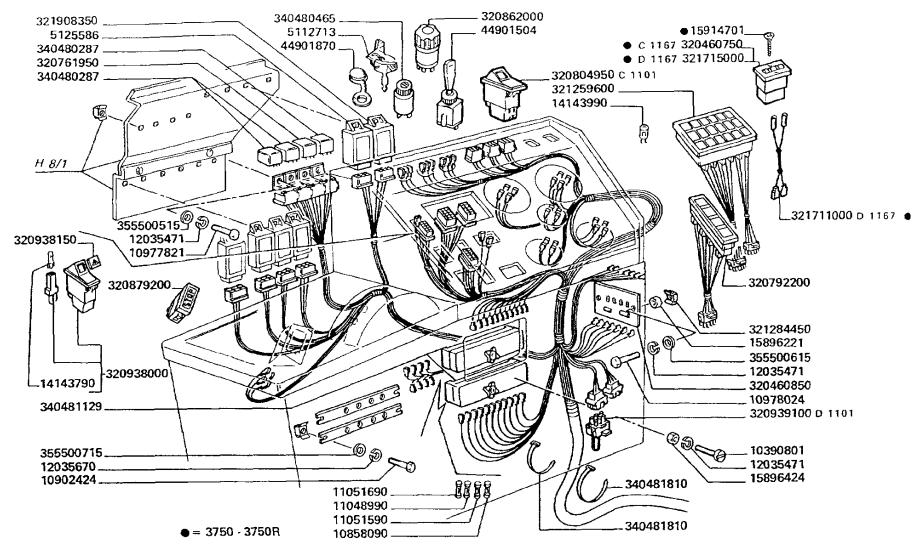

Eletric system

MTB "3000" 3750 R

ELETRIC CONTROLS

321711000	1 WIRE/CABLE
321715000	1 FRAME
321908350	1 BUZZER
340480287	3 RELAIS SWI
340480465	1 SWITCH
340481129	2 FUSE HOLDE
340481810	25 CLAMP
355500515	6 WASHER
355500615	2 WASHER
355500715	4 WASHER
44901504	1 SWITCH
44901870	1 PROTECTION
5112713	2 KEY
5125586	1 FLASHER,12