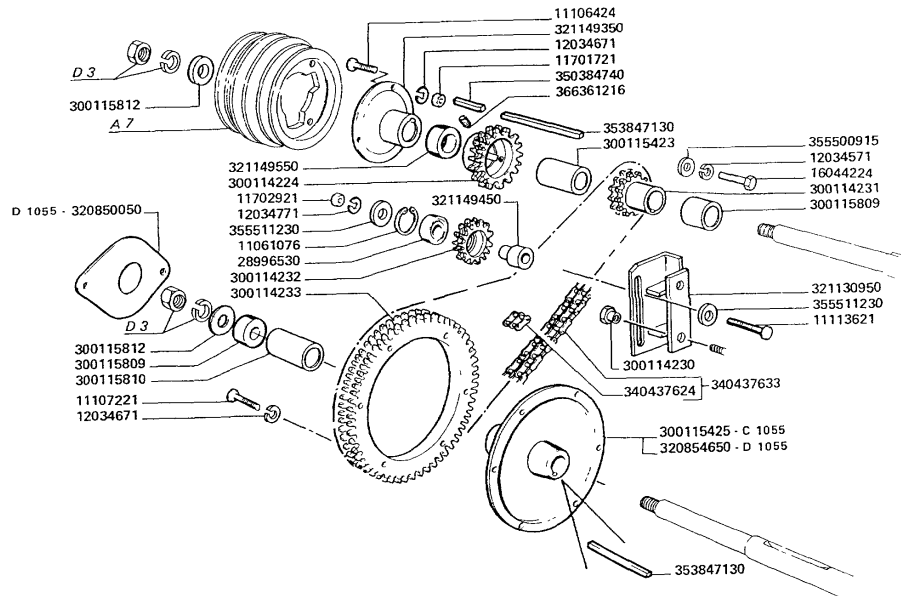

CHAIN DRIVE FOR DRUM

- | | | |
|-----------|----|------------------|
| 11061076 | 1 | SPRING LOC |
| 11106424 | 3 | SCREW |
| 11107221 | 6 | SCREW |
| 11113621 | 1 | SCREW |
| 11701721 | 3 | NUT |
| 11702921 | 1 | NUT |
| 12034571 | 2 | LOCK WASHE |
| 12034671 | 13 | LOCK WASHE |
| 12034771 | 1 | LOCK WASHE |
| 16044224 | 2 | SCREW |
| 28996530 | 1 | BEARING |
| 300114224 | 1 | GEAR |
| 300114230 | 2 | NUT |
| 300114231 | 1 | GEAR |
| 300114232 | 1 | GEAR |
| 300114233 | 1 | ANNULAR GE |
| 300115423 | 1 | SPACER |
| 300115425 | 1 | HUB |
| | ● | 000111072210 (6) |
| | | 003208546500 (1) |
| 300115809 | 2 | SPACER |
| 300115810 | 1 | SPACER |
| 300115812 | 2 | WASHER |
| 320850050 | 1 | PANEL |
| 320854650 | 1 | HUB |
| 321130950 | 1 | SUPPORT |
| 321149350 | 1 | HUB |
| 321149450 | 1 | SPACER |
| 321149550 | 1 | SPACER |
| 340437624 | 1 | CONNECTING |
| 340437633 | 1 | CHAIN ASA |
| 350384740 | 1 | KEY |
| 353847130 | 1 | KEY |
| 355500915 | 2 | WASHER |