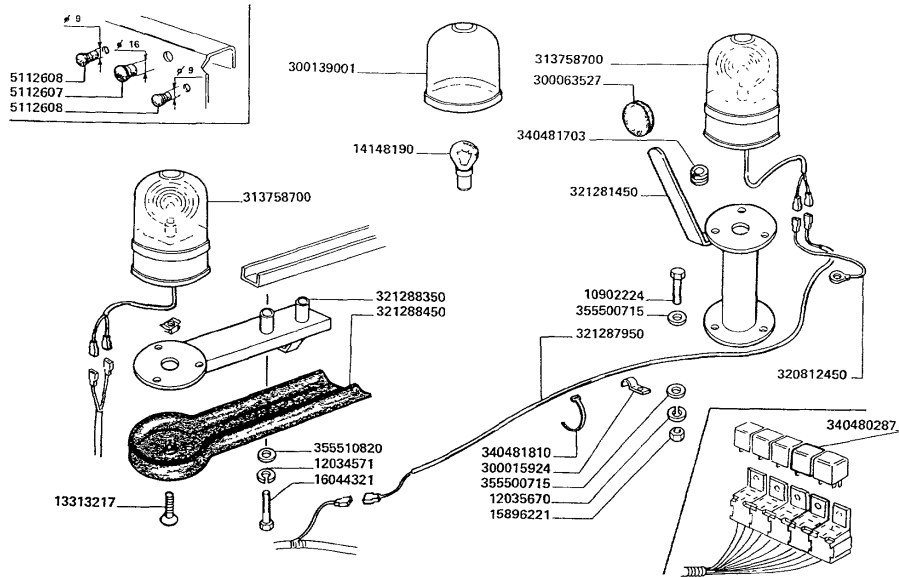

● 000120356710 (4)

Variations

YELLOW BEACON LIGHT WITH CAB

MTB "3000" 3750 R

- | | | | |
|-----------|--------------------|---|------------|
| 10902224 | | 3 | SCREW |
| 12034571 | | 2 | LOCK WASHE |
| 12035670 | ● 000120356710 (3) | 3 | LOCK WASHE |
| 13313217 | | 2 | SCREW |
| 14148190 | | 1 | LAMPADA |
| 15896221 | | 3 | NUT |
| 16044321 | | 2 | SCREW |
| 300015924 | | 5 | CLAW |
| 300063527 | ● 003234156505 (1) | 1 | KNOB |
| 300139001 | ● 000790704890 (1) | 1 | REPLACE |
| 313758700 | ● 003137415000 (2) | 2 | LAMPADA |
| 320812450 | | 1 | EARTH WIRE |
| 321281450 | | 1 | BRACKET PL |
| 321287950 | | 1 | WIRE/CABLE |
| 321288350 | | 1 | BRACKET PL |
| 321288450 | | 1 | PANEL |
| 340480287 | | 1 | RELAIS SWI |
| 340481703 | | 2 | GROMMET |
| 340481810 | | 8 | CLAMP |
| 355500715 | | 6 | WASHER |
| 355510820 | | 2 | WASHER |
| 5112607 | | 1 | PLUG |
| 5112608 | | 2 | PLUG |