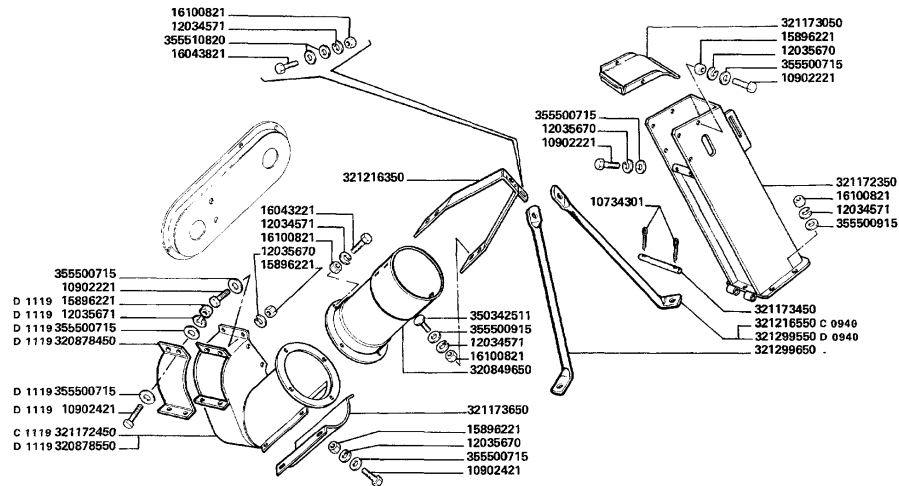

Tank and fairings

MTB "3000" 3750 R

ELEVATOR HOUSING

10734301		2 LINCH PIN
10902221		14 SCREW
10902421		8 SCREW
12034571		37 LOCK WASHE
12035670	● 000120356710 (28)	28 LOCK WASHE
15896221		26 NUT
16043221		14 SCREW
16043821		1 SCREW
16100821		34 NUT
320849650		1 PIPE
320878450		1 LID
320878550		1 UNION
321172350		1 PIPE
321172450	● 000120356710 (2) 000158962210 (1) 003208785500 (2) 003208784500 (1) 000109024210 (1) 003555007150 (4)	1 UNION
321173050		1 COVER
321173450		1 DOWEL
321173650		1 HATCH
321216350		1 SUPPORT
321216550		1 STRUT
321299550		1 STRUT
321299650		1 STRUT
350342511		4 SCREW
355500715		18 WASHER
355500915		44 WASHER
355510820		2 WASHER