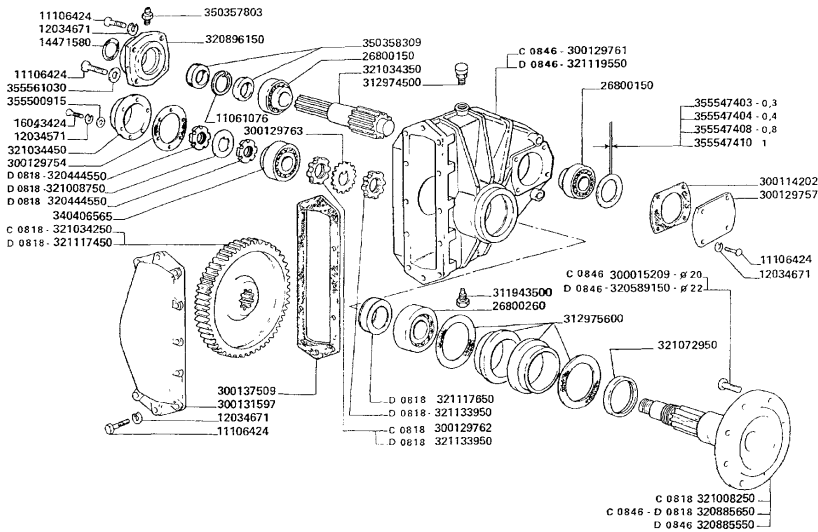

Transmission

REDUCERS ELEMENTS

MTB "3000" 3750 R

11061076		1	SPRING LOC
11106424		20	SCREW
12034571		6	LOCK WASHE
12034671		19	LOCK WASHE
14471580		1	O-RING
16043424		6	SCREW
26800150		2	BEARING
26800260		1	BEARING
300015209	● 003001162980 (8)	8	COLUMN
300114202		1	GASKET
300129754		1	GASKET
300129757		1	FLANGE
300129761		1	BOX
300129762		1	BOX
300129763		1	WASHER
300131597	● 003001336890 (1) 003226232500 (1) 000144529810 (1)	1	COVER BOX
300137509	● 003217441500 (1)	1	GASKET
311943500		1	PLUG
312974500		1	PLUG
312975600		1	GASKET
320444550		2	NUT, RING
320589150		8	COLUMN
320855650		1	POINT
320885550		1	AXIS