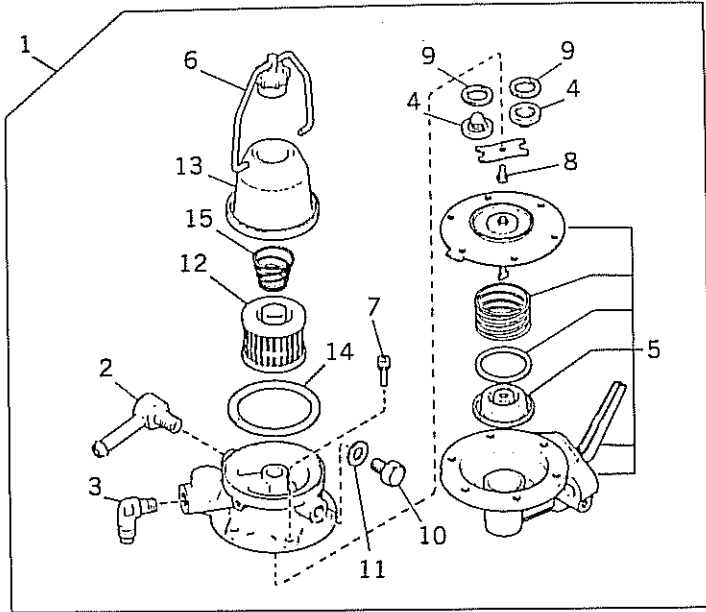

BLOCK FITTING AND FRONT COVER

図表上の 索引番号 Fig. & Index No.	品 番 P a r t N o.	品 名 D e s c r i p t i o n	個数 Q' t y	互換性 I T C	備 考 R e m a r k s
205- 1	11046-73402	DOWEL-WATER PUMP	2		
2	13033-00H01	CASE-FRONT COVER	1		
3	NJ08216-63010	.STUD	2		
4	13501-COH01	COVER ASS'Y-FRONT	1		
5	13521-L1100	PACKING-FRONT COVER	1		
6	13042-L1401	SEAL-OIL, crankshaft front	1		
7	13520-L1100	GASKET-CASE, front cover	1		
8	NJ08110-85510	BOLT	5		
9	NJ08110-82062	BOLT	2		
10	NJ08110-83062	BOLT	1		
11	NJ08120-62562	BOLT	4		
12	NJ08120-63562	BOLT	7		
13	NJ08911-10810	BOLT	1		
14	NJ08915-13810	WASHER	6		
15	12320-K9000	HOUSING-FLYWHEEL (GD21, GD22, GD31, GD32, SD21, SD22) ..	1		
	12320-K9001	HOUSING-FLYWHEEL (GD23)	1		
16	NJ08131-02810	BOLT (GD21, GD22, GD31, GD32, SD21, SD22) ..	4		
	30412-K7320	BOLT-FLYWHEEL HOUSING (GD23)	4		
17	NJ08915-24010	WASHER (GD21, GD22, GD31, GD32, SD21, SD22) ..	4		
	NJ08915-44010	WASHER (GD23)	4		
18	12322-K7320	WASHER-SEAL (GD23)	4		
19	30415-K4306	SEAL-OIL, flywheel housing (GD23) ..	1		

FIG. 451 FUEL PUMP