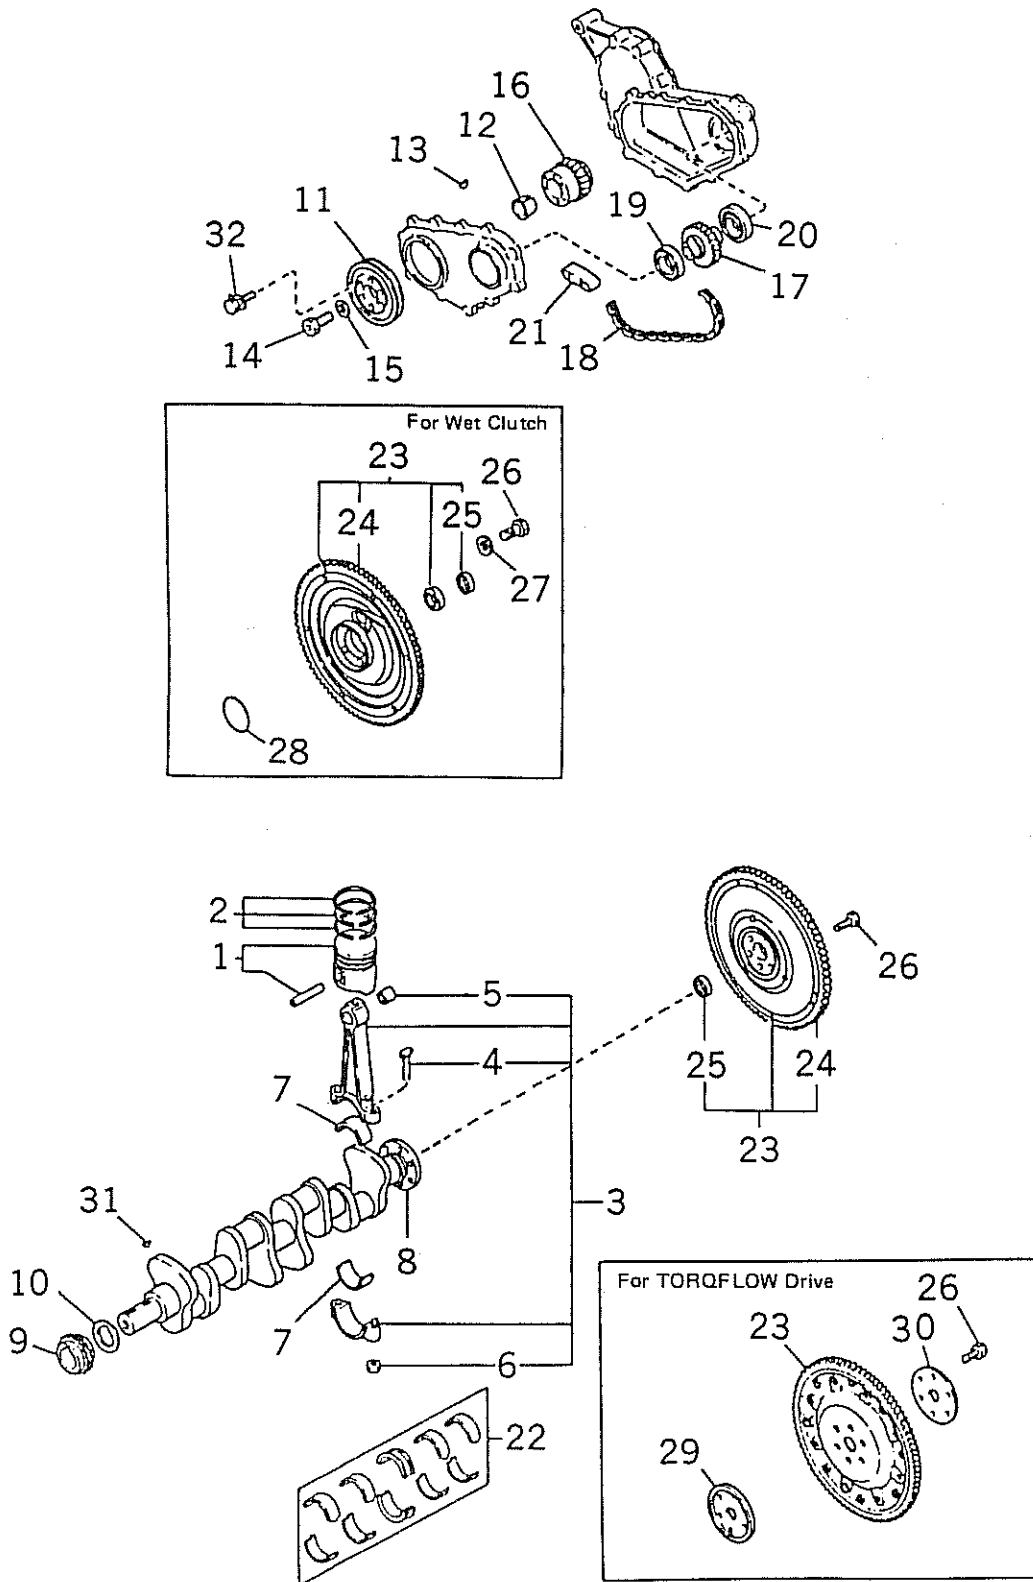

PARTS BOOK

H-20

TVH / ... 818.3274
107 / ... H20.PNE10
Ingescand : .06.... / 09 / 05.NV
In Beeldbeheer : 20 / 09... / 05.LCL
BoekObjID 4091640.dormin:4091949
MachKode : 6.7.6.3.E.A.
Naam: v/h.dormin : H.20.gasoline
engine..... afgewerkt LCL y

- Please note: If there is no response to CLICKING the link, please download this PDF first and then click on it.

CLICK HERE TO **DOWNLOAD** THE COMPLETE MANUAL

FIG. 231 PISTON CONNECTING ROD, CRANKSHAFT AND FLYWHEEL

FUEL PUMP

図および 索引番号 Fig. & Index No.	品番 P a r t No.	品名 D e s c r i p t i o n	個数 Q' t y	互換性 I T C	備考 Remarks
451- 1	17010-K9000	PUMP ASS'Y-FUEL	1		
2	17103-12200	.CONNECTOR-ELBOW	1		
3	17103-K5001	.CONNECTOR ASS'Y-FUEL, outlet	1		
4	17065-13210	.VALVE ASS'Y	2		
5	17013-J0105	.BODY COMPL-LOWER, w/arm	1		
6	16440-35210	.BAND ASS'Y-BODY COVER	1		
7	17089-M0100	.SCREW	6		
8	17075-M0100	.SCREW	1		
9	17061-50000	.GASKET-VALVE	2		
10	17078-32201	.CONNECTOR ASS'Y-FUEL, inlet	1		
11	17088-32200	.GASKET-DRAIN PLUG	1		
12	16404-78213	.FILTER	1		
13	16402-48200	.COVER-BODY	1		
14	16407-00H01	.GASKET-BODY COVER	1		
15	16405-10400	.SPRING-FUEL STRAINER	1		
16	16420-AD600	SPACER-FUEL PUMP	1		
17	NJ08120-83525	BOLT	2		
18	17522-K9000	TUBE ASS'Y-FUEL PUMP TO CARBURETOR	1		