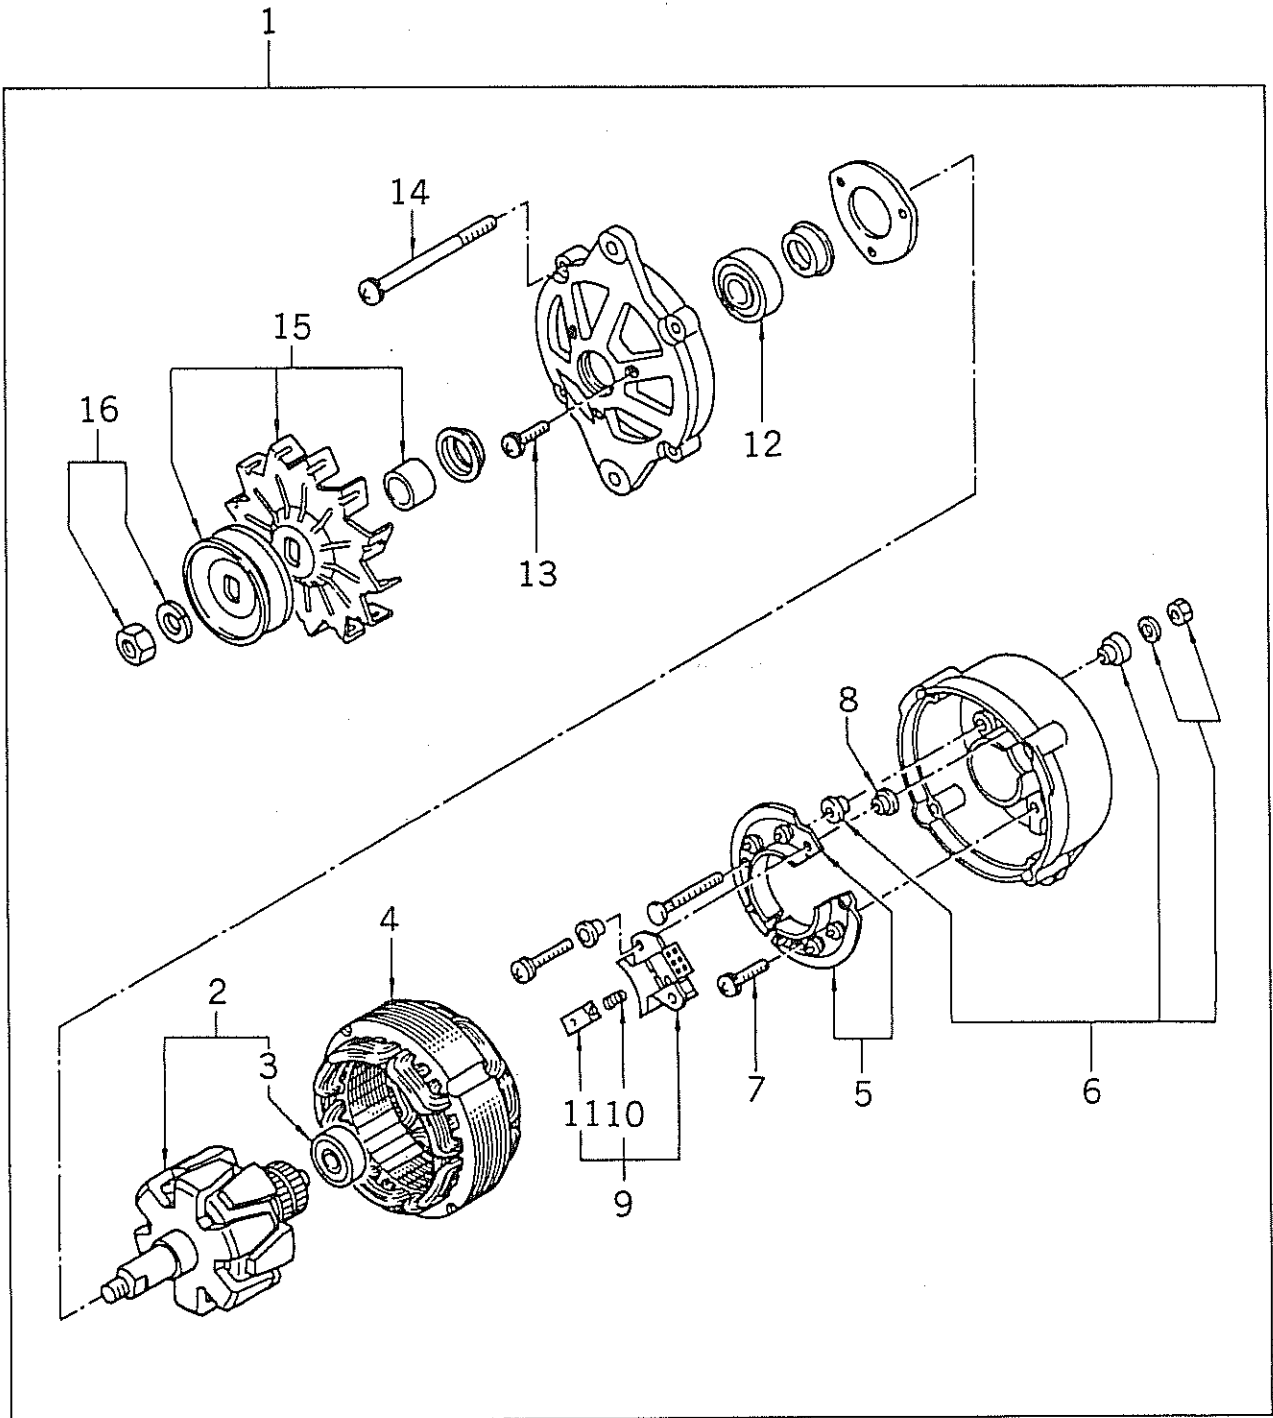

FIG. 621 ALTERNATOR (SD21,SD22)

DISTRIBUTOR FITTING

図および 索引番号 Fig. & Index No.	品 番 P a r t No.	品 名 D e s c r i p t i o n	個数 Q' t y	互換性 I T C	備 考 Remarks
681- 1	22433-09M10	COIL ASS'Y-IGNITION	1		
2	22462-W1010	.COIL-IGNITION	1		
3	22464-N7110	.NUT	2		
4	22466-N7110	.WASHER	2		
5	22471-U3110	.TERMINAL-IGNITION COIL	1		
6	22471-09M10	.TERMINAL-IGNITION COIL	1		
7	22441-N8710	.BAND	1		
8	22467-N7710	.SCREW	1		
9	22435-07H01	BRACKET-IGNITION COIL	1		
10	22460-00H10	RESISTOR-IGNITION COIL	2		
11	NJ08110-81610	BOLT	2		
12	NJ08915-13810	WASHER	2		
13	NJ08915-43810	WASHER	1		
14	NJ08110-61210	BOLT	1		
15	NJ08915-13610	WASHER	1		
16	22401-M7714	PLUG-SPARK	4		
17	22451-66001	CABLE ASS'Y-HIGH TENSION, NO.1 ...	1		
18	22452-66001	CABLE ASS'Y-HIGH TENSION, NO.2 ...	1		
19	22453-66001	CABLE ASS'Y-HIGH TENSION, NO.3 ...	1		
20	22454-80001	CABLE ASS'Y-HIGH TENSION, NO.4 ...	1		
21	22450-Y4401	CABLE ASS'Y-IGNITION COIL TO DISTRIBUTOR (GD21, GD22, GD23, GD31, GD32)	1		
	22450-L2900	CABLE ASS'Y-IGNITION COIL TO DISTRIBUTOR (SD21, SD22)	1		
22	22431-10560	CLAMP-HIGH TENSION CABLE	1		
23	23500-L2911	REGULATOR-VOLTAGE (SD21, SD22)	1