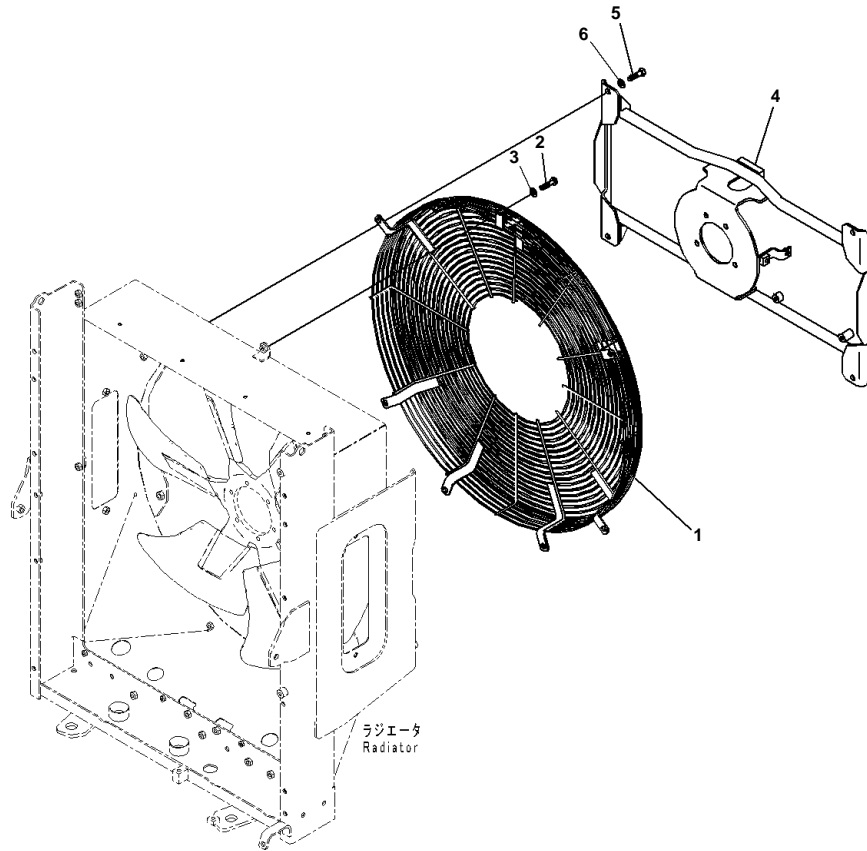

JD018982-V _

Index	Code	Part Number	Description	Qty	Serial No.
1		423-03-43370	Guard	1	55001-
2		01010-81020	Bolt	7	55001-
3		01643-31032	Washer	7	55001-
4		23B-03-71510	Bracket	1	55001-
5		01010-81230	Bolt	4	55001-
6		01643-31232	Washer	4	55001-