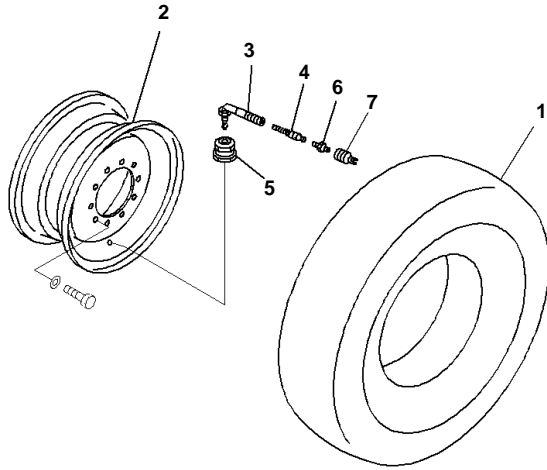

JD017199

Index	Code	Part Number	Description	Qty	Serial No.
1		23B-30-71310	Tire and Rim Assembly	1	55001-
		23B-30-31620	• Tire	1	55001-
2		23B-30-71120	• Rim	1	55001-
		09280-10040	• Valve Assembly, Tire	1	55001-
3		09280-10130	• • Stem	1	55001-
4		09281-00041	• • Core, Valve	1	55001-
5		09283-00000	• • Seat, Valve	1	55001-
6		09285-00000	• • Adapter	1	55001-
7		09282-00017	• • Cap, Valve	1	55001-