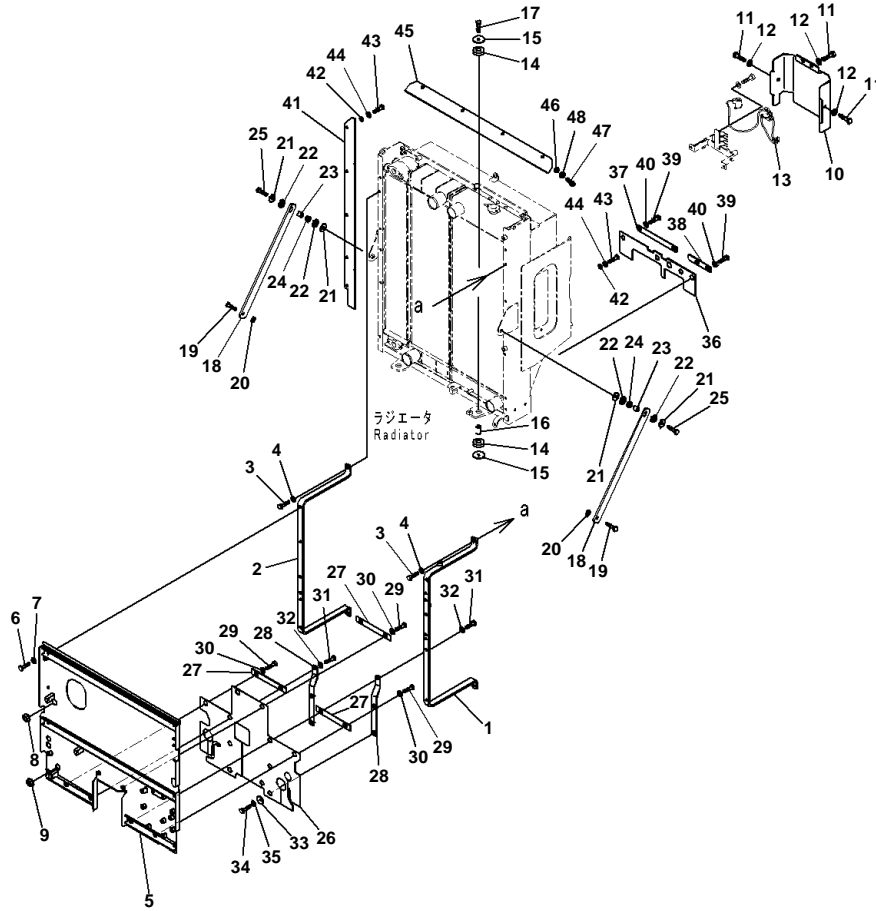

JA004834-V

Index	Code	Part Number	Description	Qty	Serial No.
1		23B-03-71570	Bracket,LHS	1	55001-
2		23B-03-71580	Bracket,RHS	1	55001-
3		01010-81030	Bolt	4	55001-
4		01643-31032	Washer	4	55001-
5		23B-03-71591	Cover	1	55005-
	A2	23B-03-71590	Cover	1	55001-55004
6		01010-81025	Bolt	8	55001-
7		01643-31032	Washer	8	55001-
8		08037-02512	Grommet	1	55001-
9		205-06-62230	Grommet	1	55001-
10		23B-03-71540	Cover	1	55001-
11		01010-81020	Bolt	5	55001-
12		01643-31032	Washer	5	55001-
13		08034-40521	Band	1	55001-
14		418-03-11390	Cushion	8	55001-
15		416-03-11210	Washer	8	55001-
16		23B-03-71770	Spacer	4	55001-
17		01010-81265	Bolt	4	55001-
18		23B-03-71550	Plate	2	55001-
19		416-03-11281	Bolt	2	55001-
20		01643-31232	Washer	2	55001-
21		419-43-17920	Washer	4	55001-
22		416-03-11260	Cushion	4	55001-
23		416-03-11270	Spacer	2	55001-
24		416-03-11250	Cushion	2	55001-
25		01010-81250	Bolt	2	55001-
26		23B-03-74110	Sheet	1	55001-
27		23B-03-71690	Plate	3	55001-
28		23B-03-74120	Plate	2	55001-
29		01010-81025	Bolt	4	55001-
30		01643-31032	Washer	4	55001-
31		01010-81030	Bolt	2	55001-
32		01643-31032	Washer	2	55001-
33		415-64-13120	Washer	4	55001-
34		01010-81025	Bolt	4	55001-
35		01643-31032	Washer	4	55001-
36		23B-03-71810	Sheet	1	55001-
37		23B-03-71820	Plate	1	55001-
38		23B-03-71830	Plate	1	55001-
39		01010-81025	Bolt	4	55001-
40		01643-31032	Washer	4	55001-
41		23B-03-71710	Sheet	2	55001-
42		20Y-53-12310	Collar	10	55001-
43		01010-80620	Bolt	10	55001-