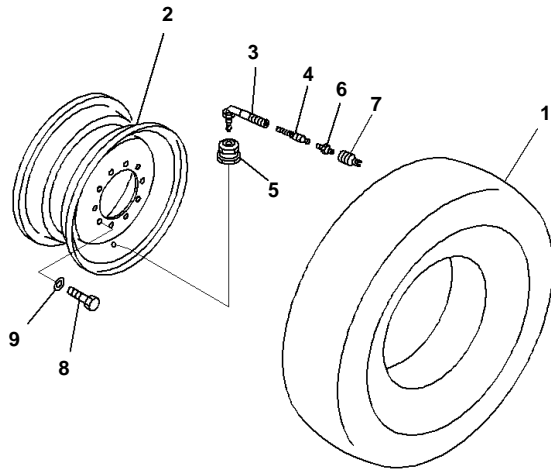

JD017202

Index	Code	Part Number	Description	Qty	Serial No.
		23B-30-71220	Tire and Rim Assembly,Rear,RHS	2	55001-
1		23B-30-32210	• Tire	1	55001-
2		23B-30-71120	• Rim	1	55001-
		09280-10040	• Valve Assembly, Tire	1	55001-
3		09280-10130	• • Stem	1	55001-
4		09281-00041	• • Core, Valve	1	55001-
5		09283-00000	• • Seat, Valve	1	55001-
6		09285-00000	• • Adapter	1	55001-
7		09282-00017	• • Cap, Valve	1	55001-
8		01010-62250	Bolt	60	55001-
9		01643-32260	Washer	60	55001-