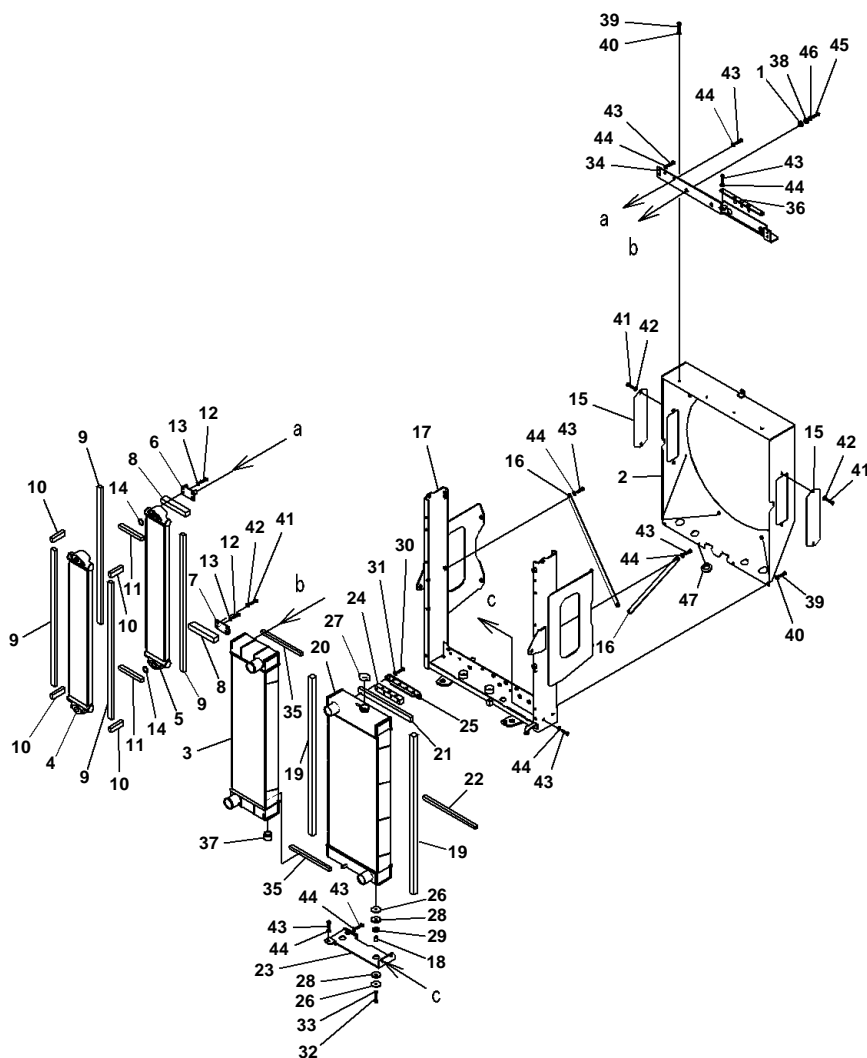

JD018925-V

Index	Code	Part Number	Description	Qty	Serial No.
1		23B-03-73101	Radiator and Oil Cooler Assembly	1	55001-
2		22U-03-22860	• Cushion	2	55001-
3		23B-03-71120	• Shroud	1	55001-
4		23B-03-71150	• Aftercooler	1	55001-
5		23B-03-71160	• Core Assembly	1	55001-
6		23B-03-71170	• • Oil Cooler Assembly	1	55001-
7		23B-03-71180	• • Oil Cooler Assembly	1	55001-
8		23B-03-71190	• • Plate	1	55001-
9		23B-03-71210	• • Plate	1	55001-
10		23B-03-71280	• • Seal, Bonded	2	55001-
11		23B-03-71310	• • Seal, Bonded	4	55001-
12		23B-03-71320	• • Seal, Bonded	4	55001-
13		423-03-41280	• • Seal, Bonded	2	55001-
14		01010-81080	• • Bolt	4	55001-
15		01643-31032	• • Washer	4	55001-
16		07000-13035	• • O-ring	2	55001-
17		23B-03-71230	• Plate	2	55001-
18		23B-03-71350	• Plate	2	55001-
19		23B-03-73110	• Frame	1	55001-
20		23B-03-73131	• Radiator	1	55001-
21		22T-56-23290	• • Spacer	2	55001-
22		23B-03-71270	• • Seal, Bonded	2	55001-
23		23B-03-73141	• • Core	1	55001-
24		23B-03-73330	• • Seal	1	55001-
25		23B-03-73340	• • Seal	1	55001-
26		23B-03-73410	• • Bracket	1	55001-
27		23B-03-73420	• • Seal	1	55001-
28		23B-03-73430	• • Plate	1	55001-
29		23B-03-73460	• • Washer	4	55001-
30		416-S14-2270	• • Cap	1	55001-
31		423-03-41370	• • Cushion	4	55001-
32		423-03-41430	• • Cushion	2	55001-
33		01010-81030	• • Bolt	2	55001-
34		01643-31032	• • Washer	2	55001-
35		01010-81045	• • Bolt	2	55001-
36		01643-31032	• • Washer	2	55001-
37		23B-03-73220	• Bracket	1	55001-
38		23B-03-73260	• Seal	2	55001-
39		23B-03-73440	• Plate	1	55001-
40		23C-03-51751	• Cushion	2	55001-
41		6738-61-4952	• Collar	2	55001-
42		01010-80820	• Bolt	8	55001-
43		01643-30823	• Washer	8	55001-
44		01010-81020	• Bolt	6	55001-