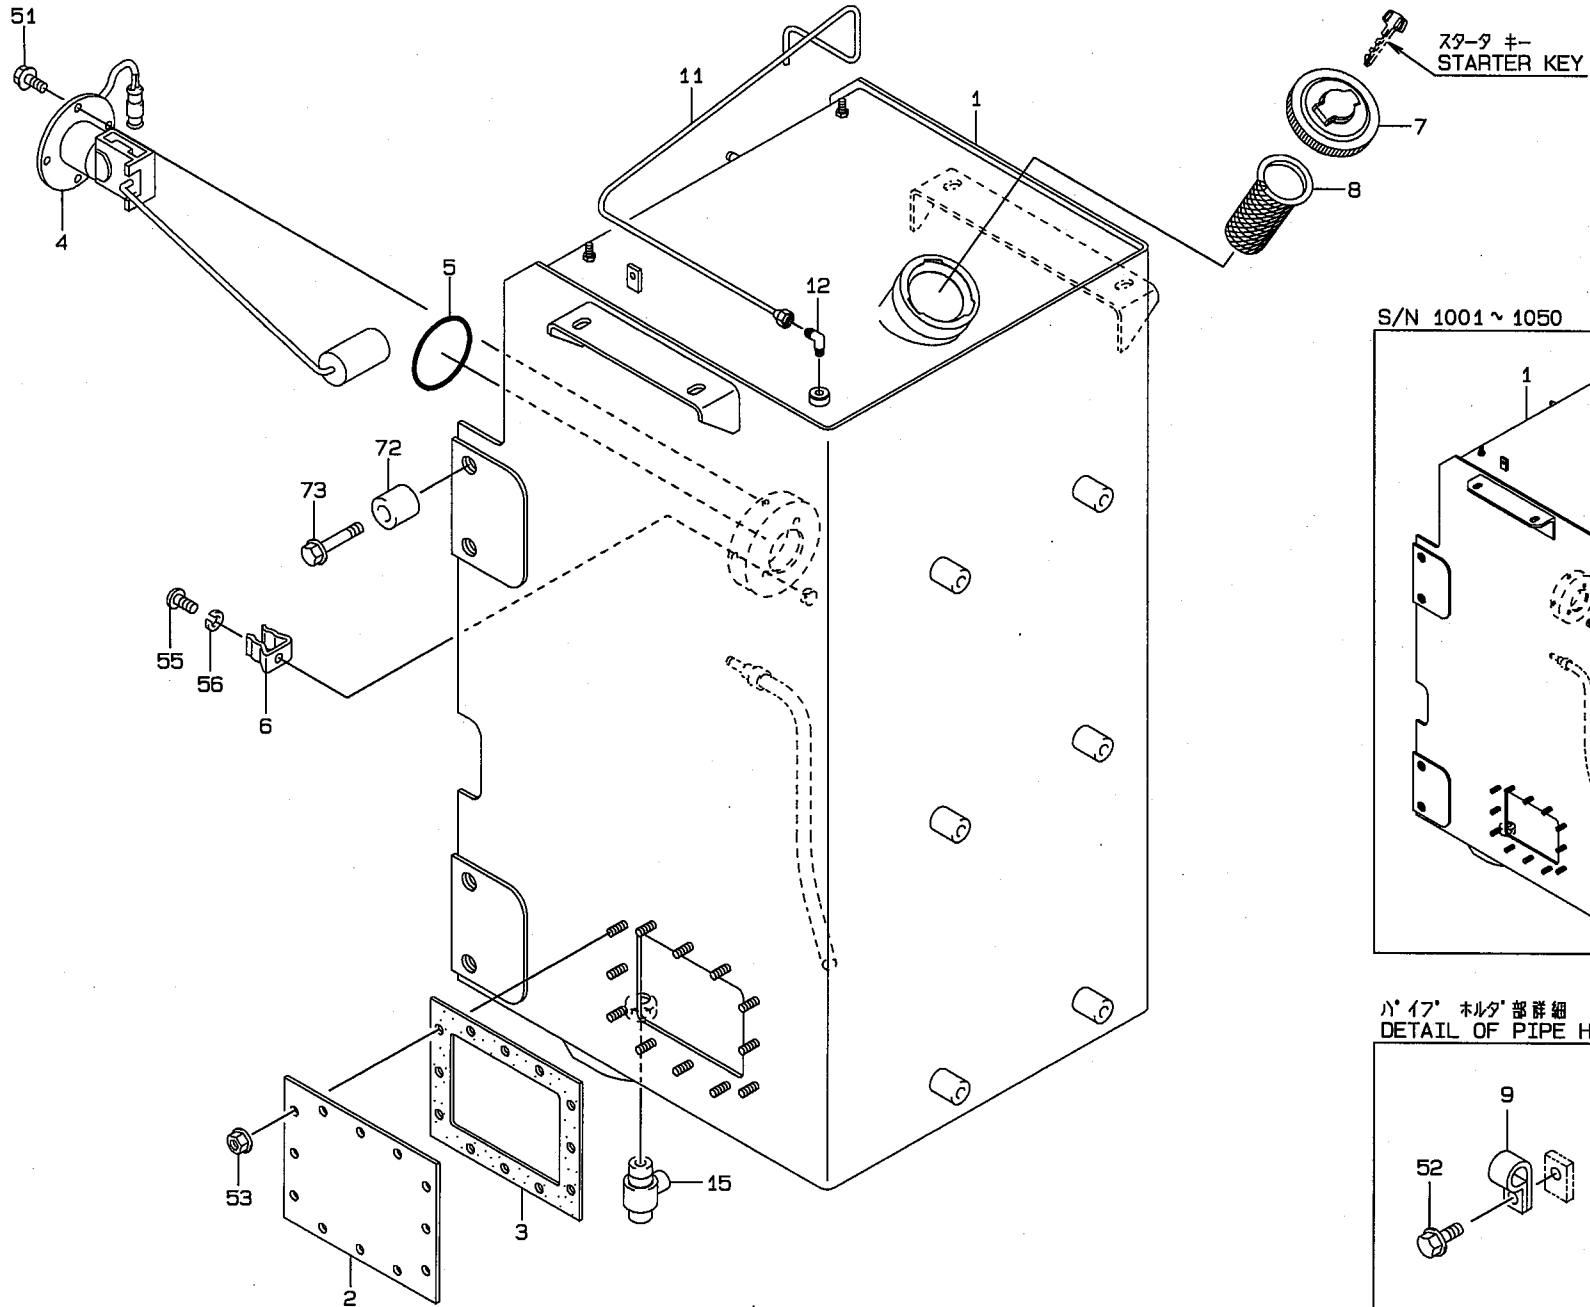

105A-1

LT8-105A
フイェル タンク グループ
FUEL TANK GROUP
S/N 1001 ~