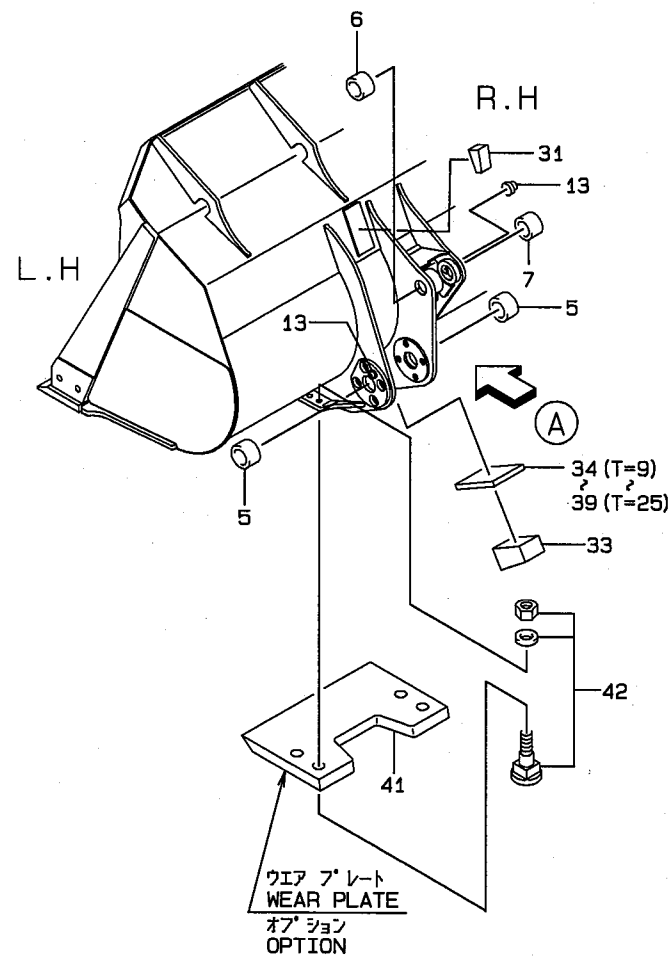

LT8-871A   バケット (製品用)
BUCKET (FOR GENERAL PURPOSE)
S/N 1001 ~

CAB(OPTION)

LT8

SYSTEM CODE	SYSTEM NAME	PAGE
901A	CAB MOUNT	901A-1
902A	CAB (OR80)	902A-1
903A	DOOR GROUP (OR80)	903A-1
904A	FRONT WIPER , WINDOW WASHER & ELECTRICAL PARTS GROUP (OR 80)	904A-1
905	REAR WIPER & MIRROR GROUP	905-1
906	COVER GROUP	906-1
907	SPEAKER & ANTENNA MOUNT	907-1
911A	AIR CONDITIONER MOUNT	911A-1
912A	AIR CONDITIONER COVER GROUP	912A-1
913A	AIR CONDITIONER LINE	913A-1
913G	AIR CONDITIONER LINE (FOR FLOOR)	913G-1
914	CONDENSER MOUNT	914-1
915	COMPRESSOR MOUNT	915-1
916A	AIR CONDITIONER UNIT (S/N 4390 ~)	916A-1
917A	AIR DAMPER (S/N 1570 ~)	917A-1
918	CONDENSER	918-1
919A	ELECTRICAL PARTS GROUP (FOR AIR CONDITIONER)	919A-1
922A	CAR HEATER MOUNT	922A-1
924A	COVER GROUP (FOR CAR HEATER)	924A-1