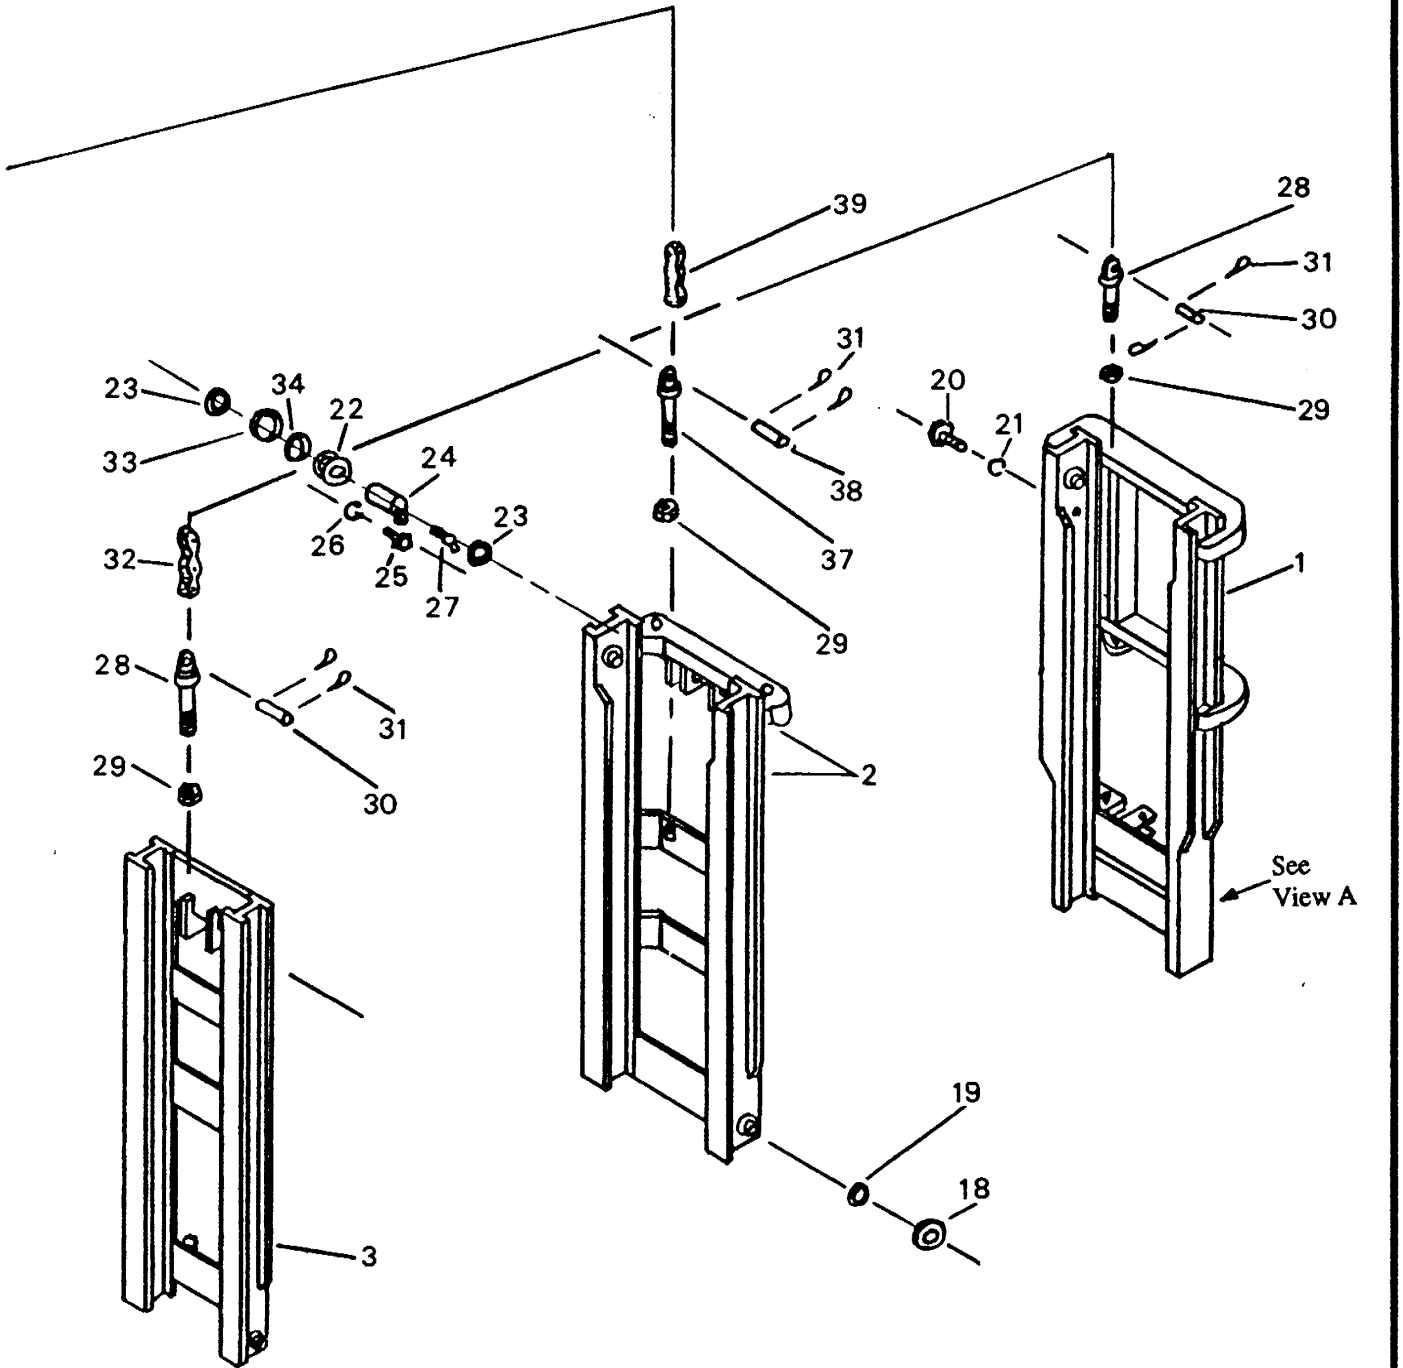

OLOFSSON SIMPLEX MAST - 2-RAIL ROLLER (10 & 14 FT.) - INTERNAL BREAKDOWN

RT-705F

93

ITEM NO.	COMM. NO.	DESCRIPTION	QTY	ITEM NO.	COMM. NO.	DESCRIPTION	QTY
		<i>NOTE: When Items 1 thru 3, 5 thru 7, 30 & 37 are required, mast height must be specified.</i>		21	58781311	-Washer, Lock	2
1	58780875	-Rail, Outer	1	22	58781048	-Ring, Retaining	1
2	58780883	-Rail, Inner	1	23	58781055	-Washer (Cylinder Base)	1
3	59312660	-Carriage Assembly, 48" Hook	1	24	58781063	-Spacer	1
-	59312686	-Carriage Assembly, 60" Hook	1	25	58781071	-Screw (Cylinder Top)	1
-	59312785	-Carriage Assembly, 60" Shaft	1	26	58781089	-Washer, Lock	1
4	58780891	-Cylinder Assembly (Includes Items 5 thru 17)	1	27	58781097	-Valve, Flow	1
5	58780909	-Tube, Outer	1	28	58781105	-Fitting	1
6	58780917	-Rod, Cylinder	1	29	58781113	-Fitting	1
7	58780925	-Spacer	1	30	58781121	-Rod, Connecting	2
8	58780933	-Nut, Gland	1	31	58781139	-Nut	4
9	58780941	-Piston	1	32	58781147	-Turnbuckle	2
10	58780958	-Ring, Retaining	1	33	58773789	-Anchor, Chain	4
-	58780966	-Packing Kit (Includes Items 11 thru 17)	1	34	58773953	-Nut, Chain Anchor	2
11	58780974	-U-Cup (Piston)	1	35	58773946	-Pin, Chain Connecting	4
12	58780982	-O-Ring (Piston)	1	36	58781402	-Pin, Cotter	8
13	58780990	-Ring, Back-Up	1	37	58781444	-Chain	2
14	58781006	-O-Ring, Outer (Gland)	1	38	58781154	-Roller, Chain	2
15	58781014	-O-Ring, Inner (Gland)	1	39	58781162	-Bearing	2
16	58781022	-Ring, Wear	1	40	58781170	-Washer, Thrust	4
17	58781030	-Wiper	1	41	58781188	-Roller, Shaft-Chain	2
18	58781287	-Roller, Load	8	42	58781196	-Fitting, Grease	2
19	58781295	-Shim	16	43	58775602	-Lock (Shaft)	2
20	58781303	-Bolt, Rail Stop	2	44	58781378	-Screw	2
				45	58781386	-Washer, Lock	2
				46	58781634	-Roller, Thrust	4
				47	58768094	-Bushing	2
				48	58775610	-Ring, Retaining	4

RT-700F SERIES
PARTS MANUAL

OLOFSSON MULTIVIEW MAST - 3-RAIL ROLLER (22 & 30 FT.) - INTERNAL BREAKDOWN
RT-708F