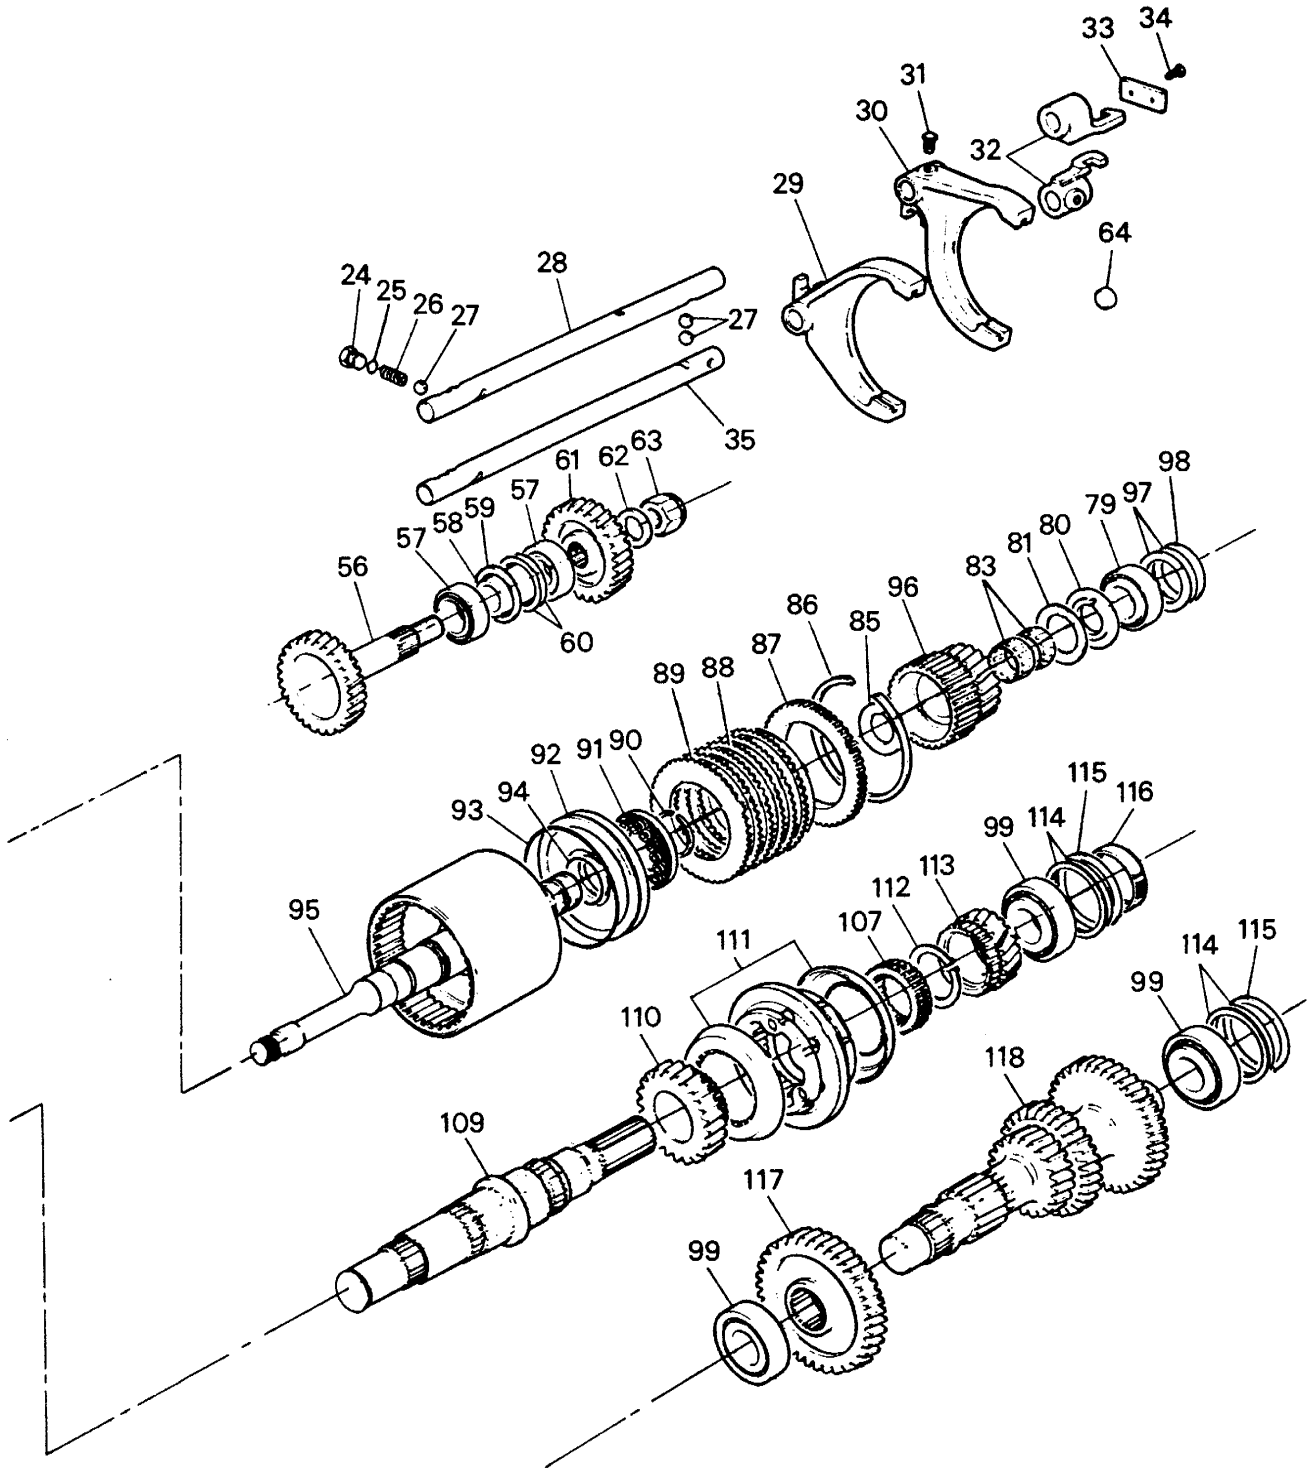

RT-700F SERIES PARTS MANUAL

TRANSMISSION ASSEMBLY (59347567) - INTERNAL BREAKDOWN