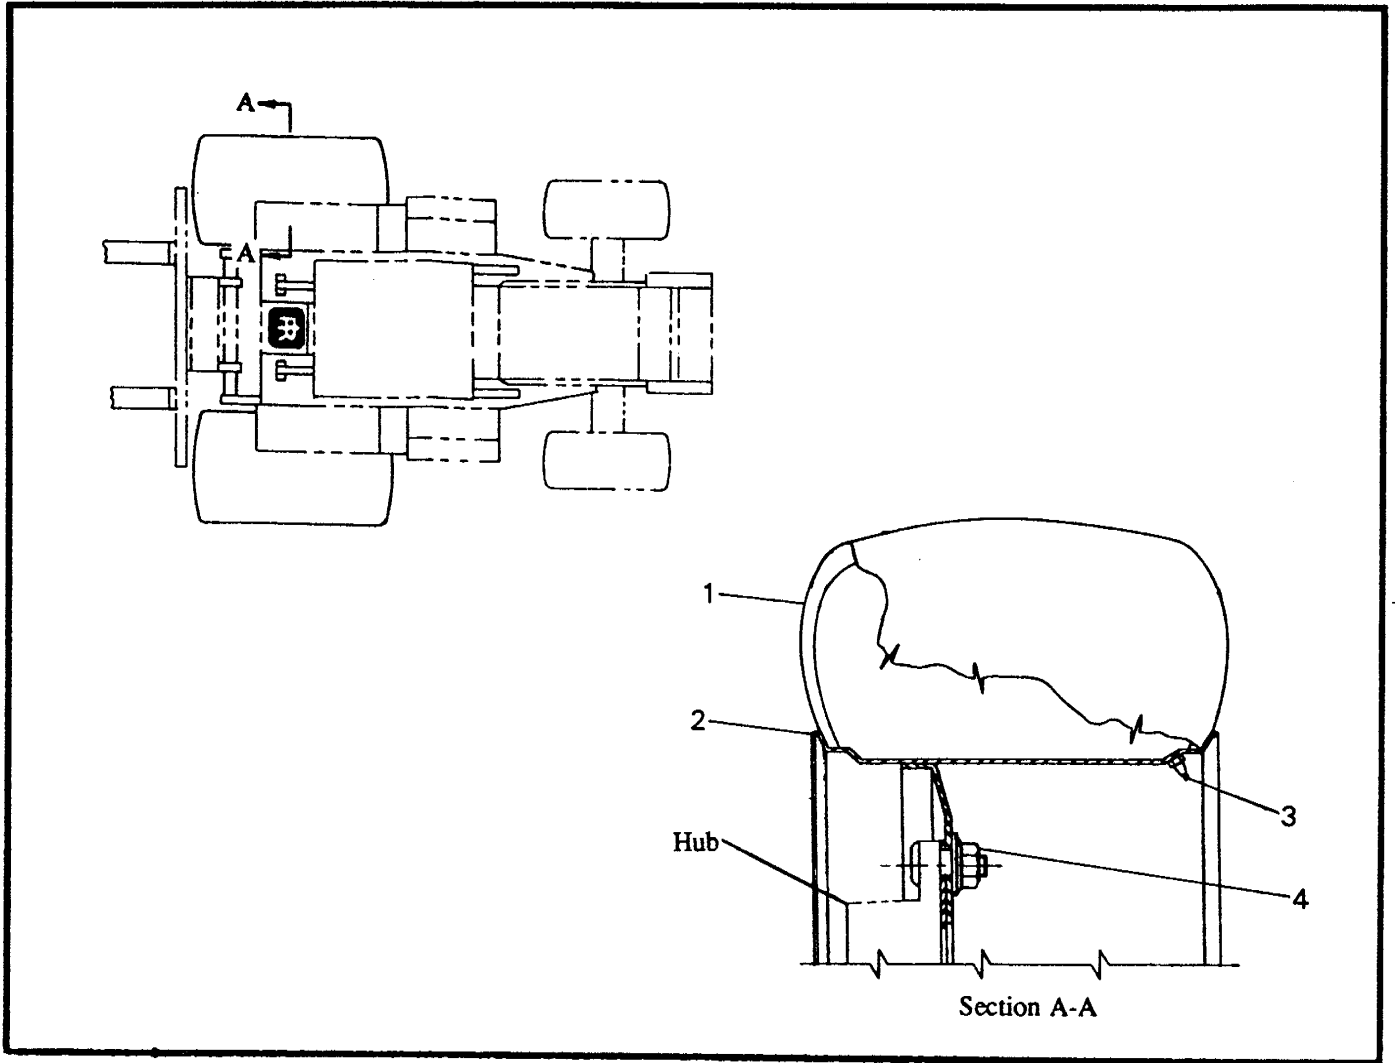

**RT-700F SERIES
PARTS MANUAL**

**TERRA TIRE ASSEMBLY
RT-705F**

ITEM NO.	COMM. NO.	DESCRIPTION	QTY	ITEM NO.	COMM. NO.	DESCRIPTION	QTY
1	59329920	-Nut, Wheel	16	3	59392779	-Wheel	2
2	59392738	-Tire, Terra (54-31.00-26)	2	4	59524447	-Valve	2

18