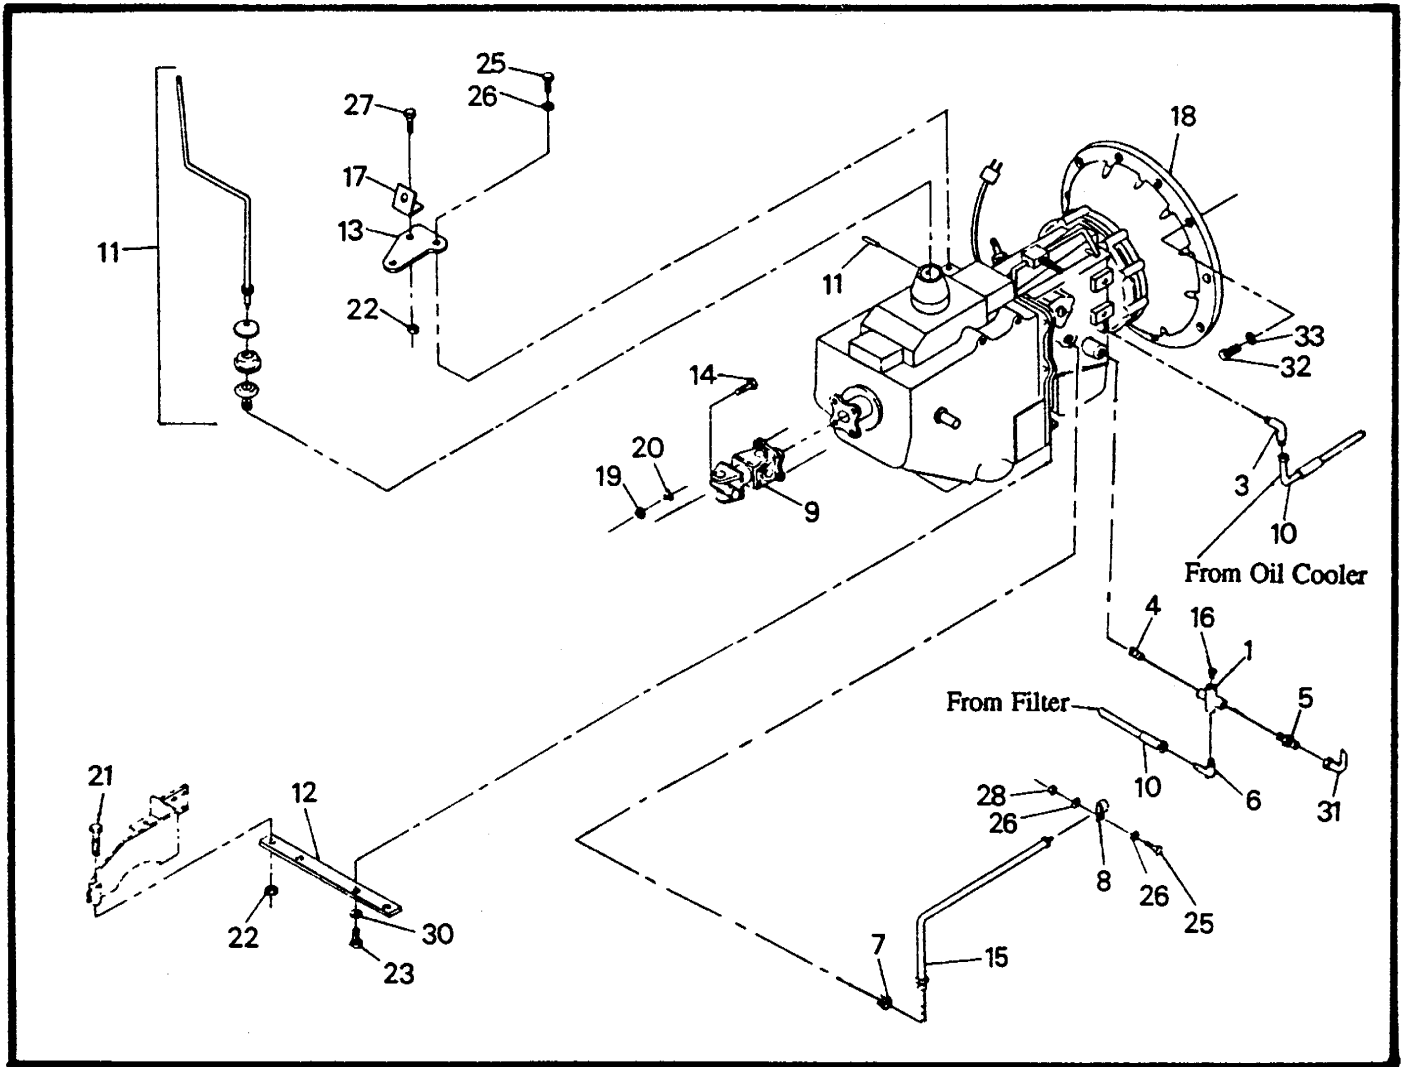

18

RT-700F SERIES PARTS MANUAL

PLATFORM INSTALLATION RT-700F SERIES

27

ITEM NO.	COMM. NO.	DESCRIPTION	QTY	ITEM NO.	COMM. NO.	DESCRIPTION	QTY
1	59998112	-Plate, Floor, Front	1	3	59998096	-Screw, Self-Tapping (3/8-16)	6
2	59998104	-Plate, Floor, Rear	1			-----	

RT-700F SERIES PARTS MANUAL

TRANSMISSION INSTALLATION (2WD) RT-700F SERIES

ITEM NO.	COMM. NO.	DESCRIPTION	QTY	ITEM NO.	COMM. NO.	DESCRIPTION	QTY
1	95378907	-Cross (1/2 NPT)	1	17	59340315	-Angle, Mounting	1
3	59923342	-Adapter, 90°	1	18	59988774	-Transmission Assembly (See Breakdown)	1
4	95323358	-Nipple (3/4 NPT x 1/2 NPT)	1	19	59329656	-Nut (.44-20)	4
5	59903138	-Adapter, Str. (8 ORS x 8 NPT)	1	20	95081865	-Washer, Lock (.44)	4
6	59903120	-Adapter, 90° (8 ORS x 8 NPT)	1	21	95442422	-Screw, Cap (1/2-13 x 3.5" lg.)	2
7	95219754	-Adapter, Str. (12 NPT x 16 JIC)	1	22	95077574	-Nut, Lock (1/2-13)	3
8	95654208	-Clamp (1.00)	1	23	95462750	-Screw, Cap (1/2-13 x 1.5" lg.)	2
9	59988634	-Drive Shaft (See Breakdown)	1	25	95430534	-Screw, Cap (3/8-16 x 1.25" lg.)	3
10	59331439	-Hose Assembly	2	26	95069597	-Washer, Lock (3/8)	2
11	59997718	-Control Lever Kit	1	27	95297602	-Screw, Cap (1/2-13 x 1.25" lg.)	1
-	59383679	-Washer, Spring	1	28	95077558	-Nut (1/2-13)	1
-	59383687	-Spring, Control Lever	1	30	95064697	-Washer, Flat (1/2)	2
-	59383661	-Cover, Dust	1	31	59371559	-Hose Assembly	1
12	59311654	-Support, Crossmember	1	32	59571794	-H.H.C.S. (M10 x 1.50 x 30)	12
13	59311662	-Plate, Bellcrank	1	33	59546291	-Washer, Flat (M10)	12
14	59307074	-Bolt, Flange (.44-20)	4	34	59306290	-Knob, Transmission (4-Speed, Engraved)	1
15	59306282	-Dipstick	1	-	59341727	-Knob, Transmission (3-Speed, Engraved)	1
16	59497867	-Switch, Transmission Oil Temperature (Effective with S/N 5605)	1	-	59340117	-Knob, Transmission (For use with inlay 59377648)	1
-	59971291	-Switch, Transmission Oil Temperature (Prior to S/N 5605)	1	-	59377648	-Knob Inlay (Use with 59340117)	1