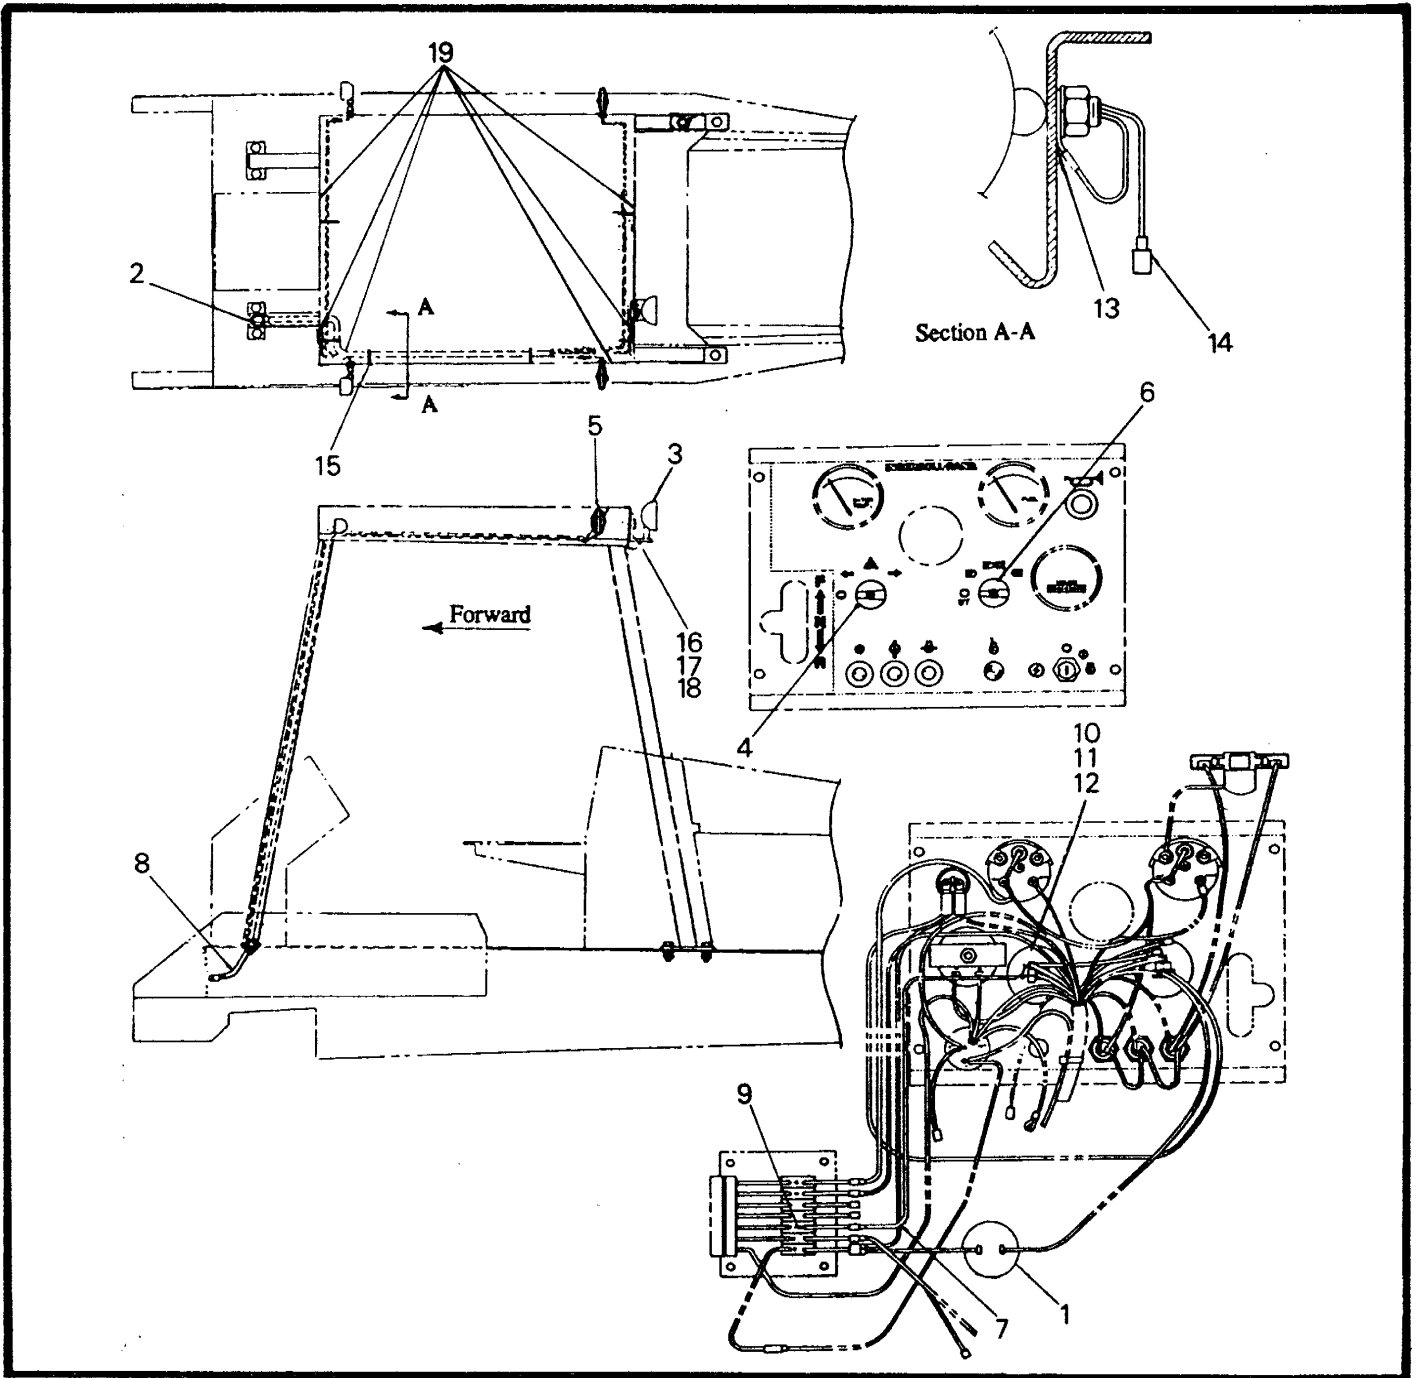

RT-700F SERIES PARTS MANUAL

LIGHTS INSTALLATION RT-700F SERIES

ITEM NO.	COMM. NO.	DESCRIPTION	QTY	ITEM NO.	COMM. NO.	DESCRIPTION	QTY
1	59759720	-Flasher	1	9	59325720	-Fuse (25 amp)	1
2	35895440	-Grommet	1	10	95073995	-Screw (10-24 x .50" lg.)	1
3	59603191	-Light, Flood	3	11	95076733	-Nut (10-24)	1
4	59988683	-Switch	1	12	95246930	-Washer, Lock, External Tooth	1
5	59759753	-Light, Turn Signal	2	13	59353425	-Terminal, Ring (1/2)	3
-	58844796	-Lens, Red	2	14	95371266	-Blade, Fully Insulated Female	5
-	58844804	-Lens, Amber	2	15	95373973	-Strap	8
-	58844812	-Bulb	2	16	59377606	-Angle, Mounting	1
6	59988642	-Switch, Master Light	1	17	59680983	-Bolt (3/8-16 x 1.0" lg.)	1
7	59937334	-Jump Wire	1	18	59807941	-Nut (3/8-16)	1
8	59340356	-Wire Harness	1	19	59670554	-Plate, Adhesive Mounting	6