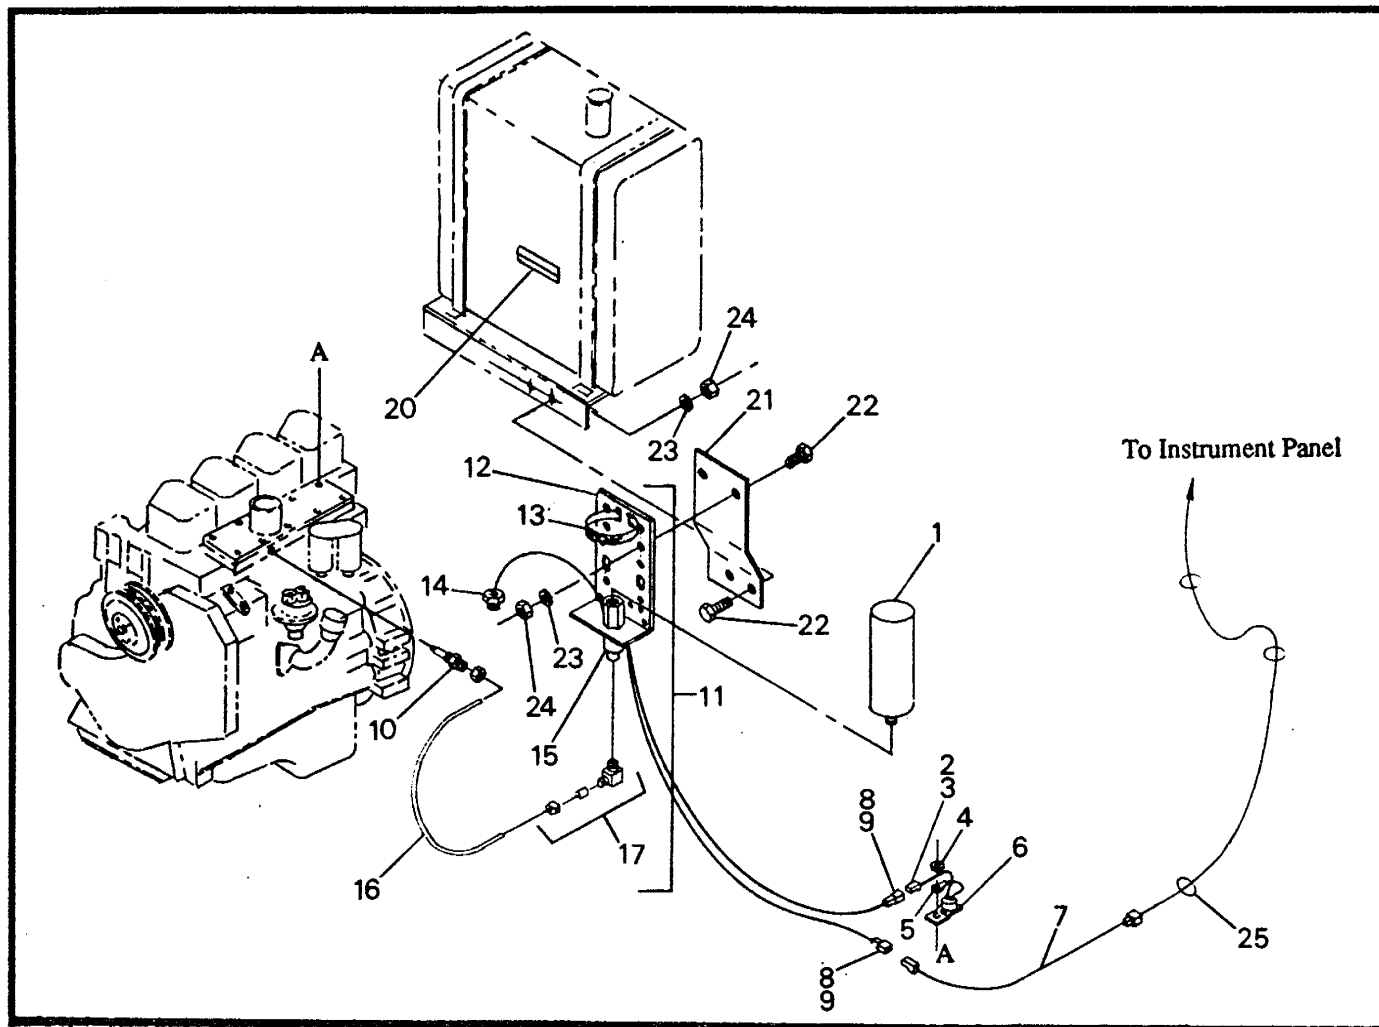

RT-700F SERIES PARTS MANUAL

ETHER AID START INSTALLATION - OPTIONAL EQUIPMENT RT-700F SERIES

ITEM NO.	COMM. NO.	DESCRIPTION	QTY	ITEM NO.	COMM. NO.	DESCRIPTION	QTY
1	59866970	-Cylinder, Starting Fluid	1	13	N.S.S.	-Clamp, Cylinder	1
2	59331298	-Connector, Male	1	14	N.S.S.	-Cap, Dust	1
3	59338517	-Housing, Connector (Male)	1	15	N.S.S.	-Valve, Electrical	1
4	59887182	-Washer, Flat (Hardened) (5/16)	1	16	N.S.S.	-Tube, Nylon	1
5	95386587	-Terminal, Ring (.375)	1	17	N.S.S.	-Elbow, 90°, with Nut & Sleeve	1
6	59352476	-Switch, Thermo	1	18	N.S.S.	-Switch, Push Button (Not Shown)	1
7	59392753	-Wire Assembly	1	19	N.S.S.	-Decal, Push Button (Not Shown)	1
8	59352492	-Connector, Female	2	20	59945873	-Tape	2
9	59331280	-Housing, Connector (Female)	2	21	59377671	-Plate, Mounting	1
10	59352542	-Atomizer	1	22	95430534	-H.H.C.S. (3/8-16 x 1.25" lg.)	4
11	59398925	-Diesel Starting Kit (Includes Items 12 thru 19)	1	23	59731380	-Washer, Flat (Hardened) (3/8)	4
12	N.S.S.	-Bracket, Mounting	1	24	59327841	-Nut (3/8-16)	4
				25	95373973	-Cable Tie	4