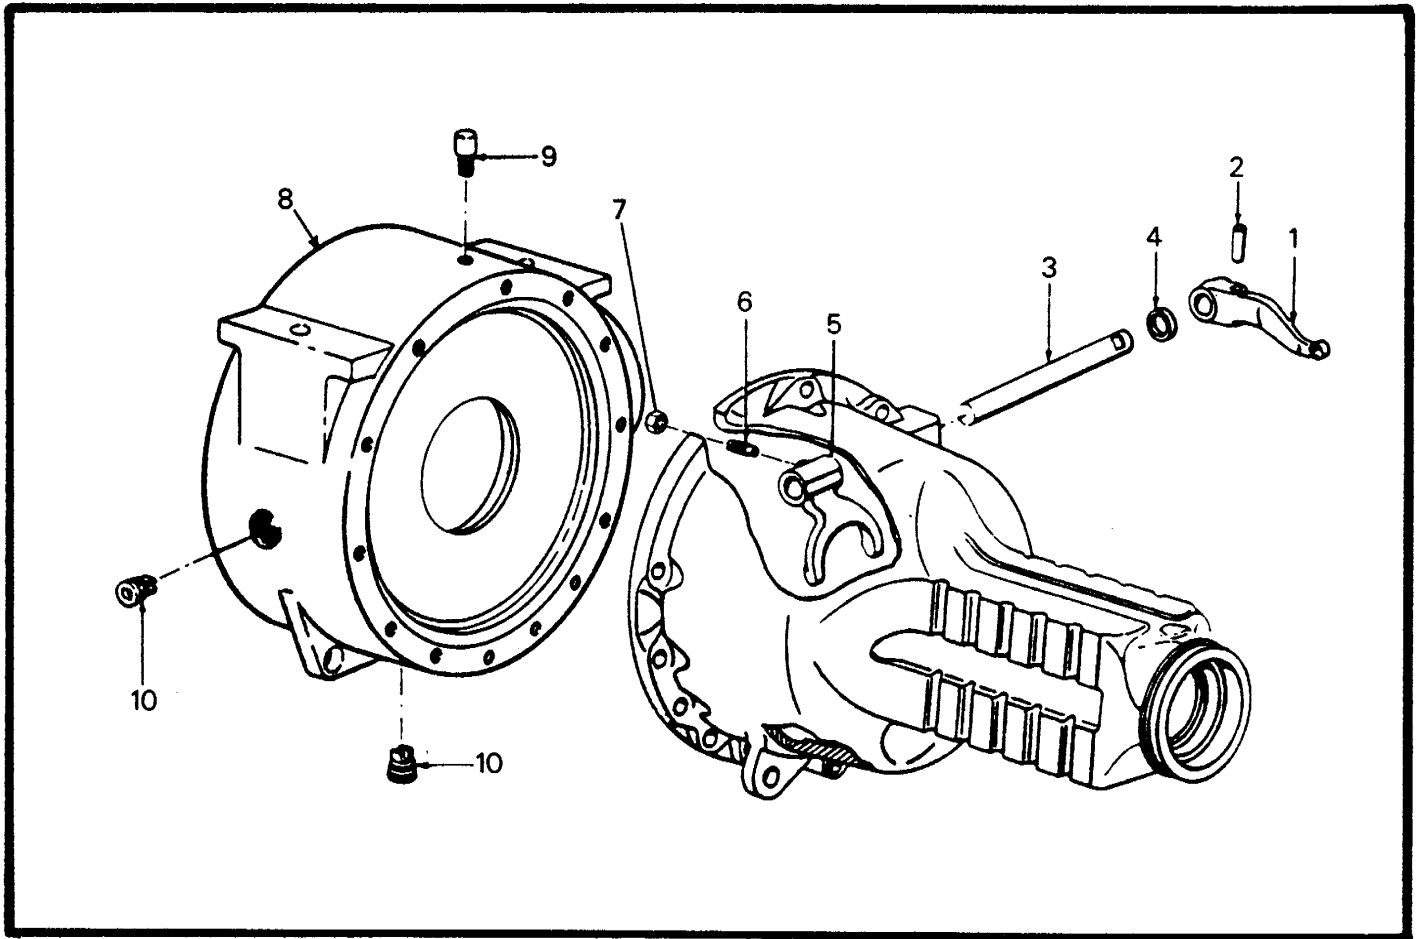

RT-700F SERIES PARTS MANUAL

DRIVE AXLE - INTERNAL BREAKDOWN DIFFERENTIAL CENTER HOUSING AND LOCK RT-700F SERIES

ITEM NO.	COMM. NO.	DESCRIPTION	QTY	ITEM NO.	COMM. NO.	DESCRIPTION	QTY
1	59381996	-Lever, Differential Lock Operating	1	6	59382044	-Screw, Differential Lock Fork (3/8-24)	1
2	59382002	-Pin, Lever to Shaft Locking	1	7	58845447	-Nut (3/8-24) (Fork to Rail)	1
3	59382010	-Shaft, Differential Lock Lever	1	8	59382051	-Housing, Axle Differential Center	1
4	59382028	-Seal, Differential Lock Lever Shaft (29.21 mm O.D.)	1	9	59382069	-Plug, Differential - Breather	1
5	59382036	-Fork, Rear Axle Differential Lock	1	10	59382077	-Plug, Magnetic	2