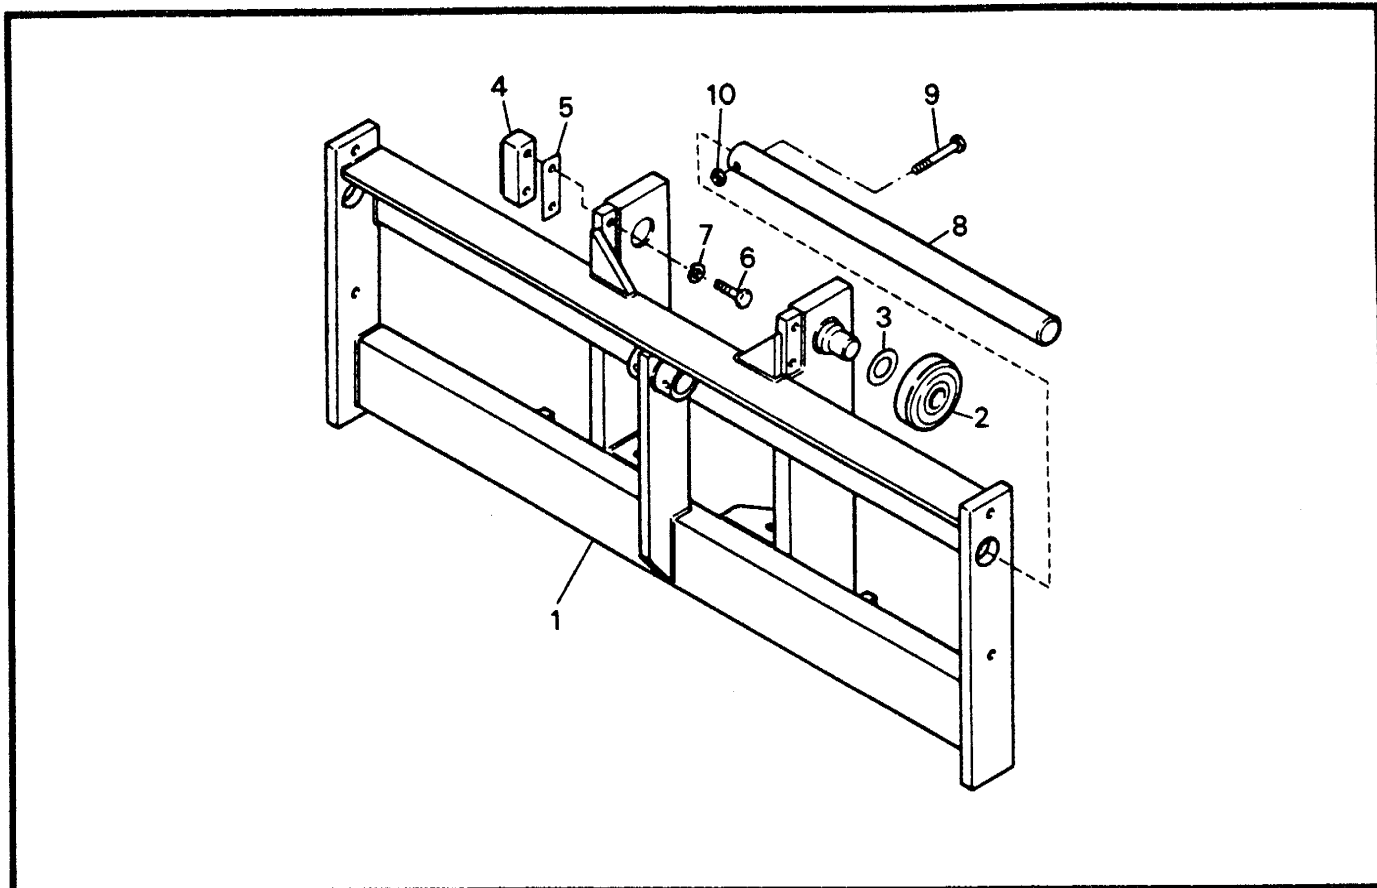

**RT-700F SERIES
PARTS MANUAL**

**CARRIAGE SHAFT MOUNT (60 IN.)
RT-708F**

81

ITEM NO.	COMM. NO.	DESCRIPTION	QTY	ITEM NO.	COMM. NO.	DESCRIPTION	QTY
1	59388058	-Carriage Assembly (Includes Items 2 thru 10)	1	6	58775578	-Screw, Cap	8
2	59971176	-Bearing, Roller	4	7	58775511	-Washer, Lock (3/8)	10
3	59357640	-Shim	4	8	59380758	-Shaft, Fork	2
4	58774274	-Block Assembly, Bearing	4	9	58775537	-Screw, Cap	2
5	58775560	-Shim	16	10	58775529	-Nut (1/2-13)	2