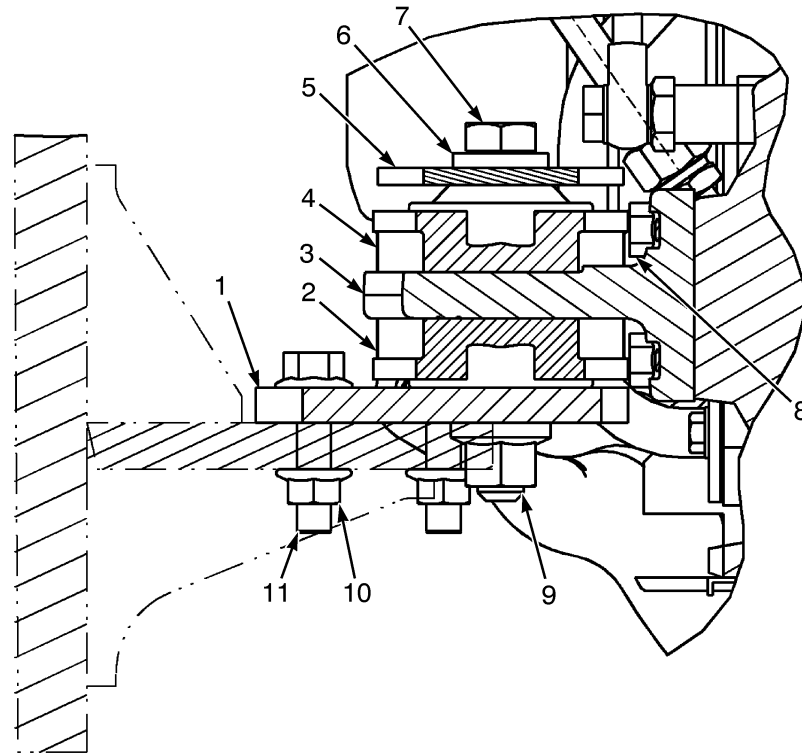

- Please note: If there is no response to CLICKING the link, please download this PDF first and then click on it.

CLICK HERE TO **DOWNLOAD** THE COMPLETE MANUAL

TABLE OF CONTENTS (continued)

DESCRIPTION	PAGE
THROTTLE PEDAL ASSEMBLY AND ATTACHING PARTS	
MONOTROL (S/N A299V01703K →)	4-28
STANDARD PEDAL	4-22
TILT CYLINDER AND MAST INSTALLATION	10-28
TILT CYLINDERS	10-32
TILT HYDRAULICS	10-30
TILT SECTION	
THREE AND FOUR FUNCTION	10-18
TORQUE CONVERTER	
CUMMINS QSB 3.3L DIESEL	6-4
TORQUE CONVERTER AND FLYWHEEL	
GM 5.7L LPG	3-11
TRANSMISSION ASSEMBLY	
THREE SPEED - SHEET 1 OF 2	6-8
THREE SPEED - SHEET 2 OF 2	6-10
TRANSMISSION COOLING	
WITH EXTERNAL OIL COOLER	6-6
TRANSMISSION ELECTRICAL SYSTEM	
THREE SPEED TRANSMISSION	5-40
TRANSMISSION MOUNT	6-2
TURBOCHARGER	
CUMMINS QSB 3.3L DIESEL	2-42
TURBOCHARGER PLUMBING	
CUMMINS QSB 3.3L DIESEL	2-44
U	
UNLOADER VALVE	10-6
V	
VALVE ASSEMBLY, LIFT AND LOWER	
ELECTRONIC CONTROL VALVE - THREE AND FOUR FUNCTION	10-16
VALVE COVER	
CUMMINS QSB 3.3L DIESEL	2-32
VIBRATION DAMPER	
CUMMINS QSB 3.3L DIESEL	2-51
W	
WATER OUTLET CONNECTION	
CUMMINS QSB 3.3L DIESEL	2-55
WATER PUMP AND PULLEY	
CUMMINS QSB 3.3L DIESEL	2-52
WATER SEPARATOR	
CUMMINS QSB 3.3L DIESEL	4-5
WET BRAKE ASSEMBLY	7-10
WIRE HARNESS	
ALTERNATOR-D - CUMMINS QSB 3.3L DIESEL	5-94
AMBER LIGHTS - 3 STAGE MAST	5-106
BUZZER	5-110
ELECTRONIC CONTROL VALVE - THREE FUNCTION	5-100
ELECTRONIC CONTROL VALVE - FOUR FUNCTION	5-102

**MINI LEVER MODULE LABELS
HYDRAULIC CONTROL FUNCTIONS**

ITEM	PART NO.	DESCRIPTION	QTY
1	2102640	Label	1

**ENGINE MOUNTING (FIGURE 2-6)
CUMMINS QSB 3.3L DIESEL**

BP090391

ITEM	PART NO.	DESCRIPTION	QTY
	2096896	Engine Assy-Diesel	1
1	1696332	Mounting Plate (LH)	1
1	1696333	Mounting Plate (RH)	1
2	2069951	Isolator	2
3	1663183	Motor Mount	2
4	2069951	Isolator	2
5	1557737	Washer	2
6	1504075	Washer	2
7	293697	Capscrew	2
8	1663739	Bolt	8
9	1565453	Nut (Flange)	2
10	4370949	Nut (Shoulder)	6
11	1665557	Capscrew	6