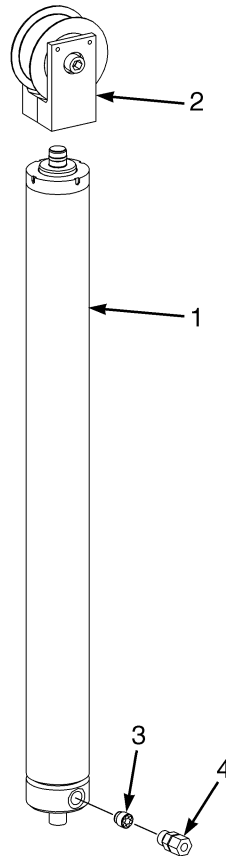

**FREE LIFT CYLINDER (FIGURE 12-5)
THREE STAGE FULL FREE-LIFT**

**FREE LIFT CYLINDER
THREE STAGE FULL FREE-LIFT**

HP290045

WITH INTEGRAL SIDE-SHIFT CARRIAGE

ITEM	DESCRIPTION 1 2 3 4	LIFT HEIGHT TO BOTTOM OF FORKS	
		4550 mm (179.1 in.)	5900 mm (232.3 in.)
		Mast Group Number	A644 5900
1	Cylinder	4007333	4007335

WITH INTEGRAL SIDE-SHIFT CARRIAGE/FORK POSITIONER

ITEM	DESCRIPTION 1 2 3 4	LIFT HEIGHT TO BOTTOM OF FORKS	
		4550 mm (179.1 in.)	5900 mm (232.3 in.)
		Mast Group Number	A644 5900
1	Cylinder	4007333	4007335