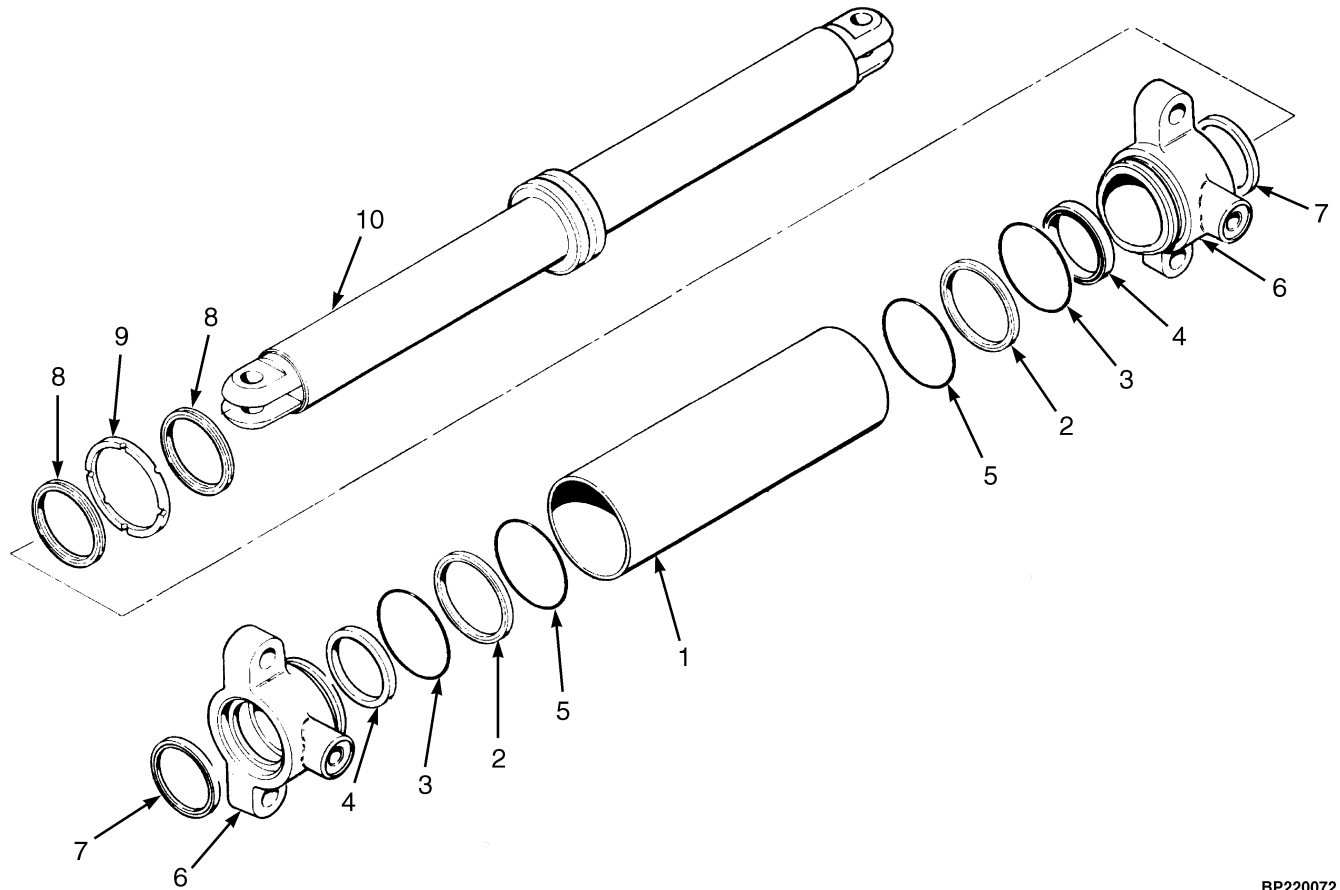

STEER CYLINDER (FIGURE 8-6)

BP220072

ITEM	PART NO.	DESCRIPTION	QTY
	2108963	Steering Cylinder	1
1	344391	Tube Wldmt-Cylinder	1
2	154358	Back-Up Ring	2
3	39679	O-Ring	2
4	1380092	Rod Seal	2
5	15880	O-Ring	2
6	1594137	End Cap	2
7	2071094	Rod Wiper	2
8	1611065	Wear Ring	2
9	2046765	Seal	2
10	1683373	Cylinder Rod	1
	1708573	Kit-Seal	1