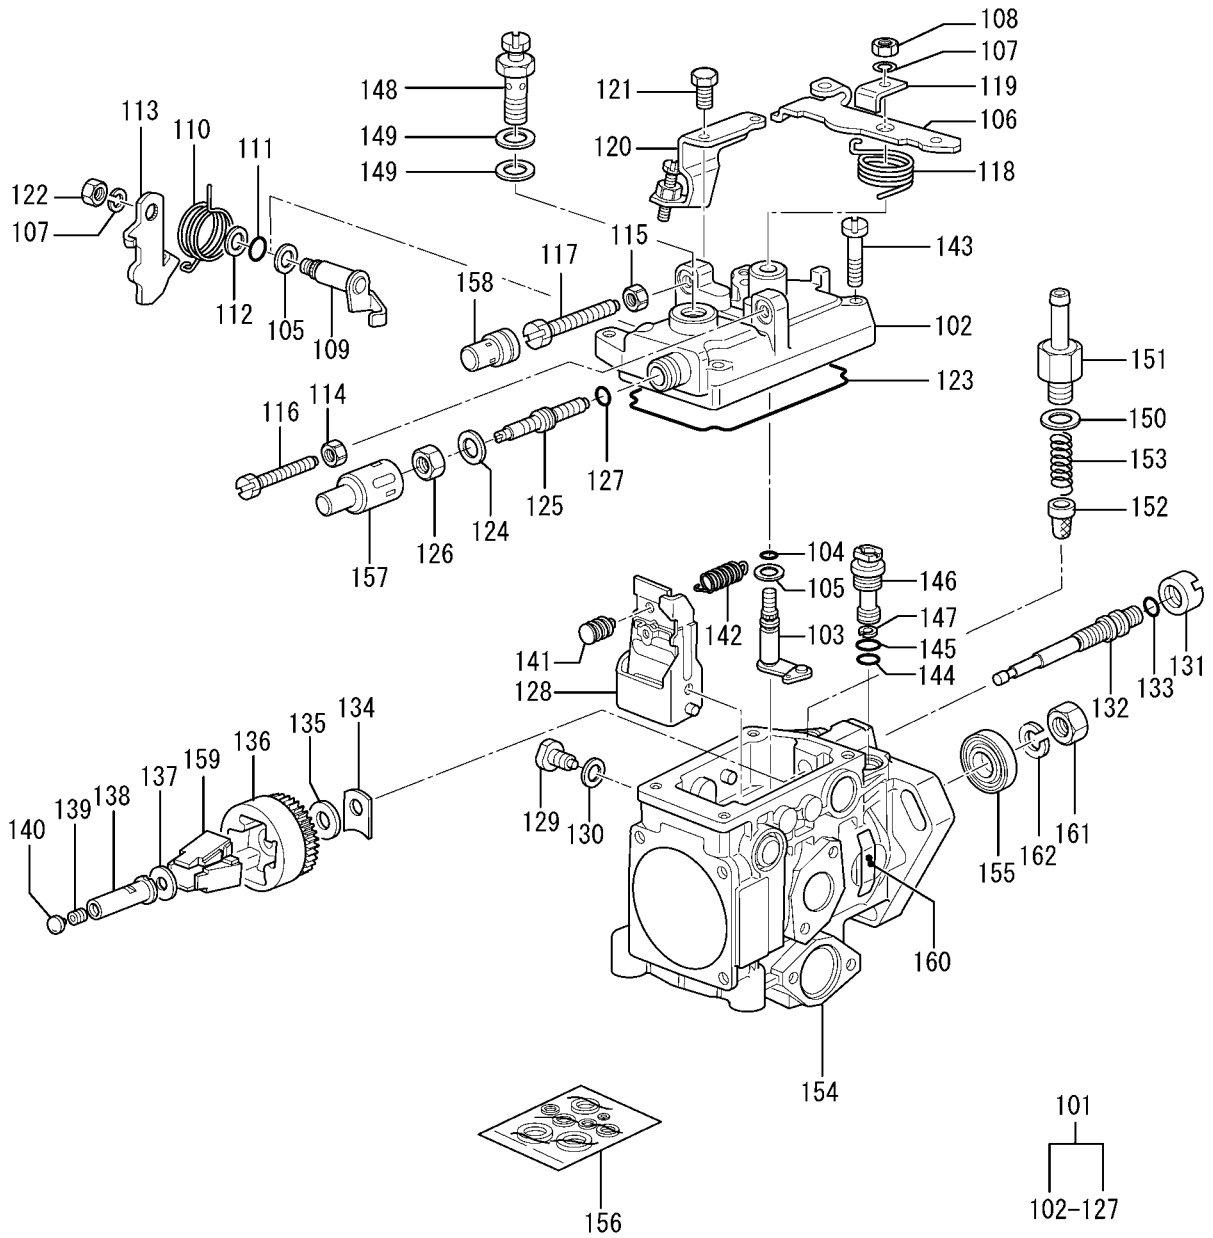

65-07-03 INJECTION PUMP(S6S-VE)
(FROM E/#074168-)