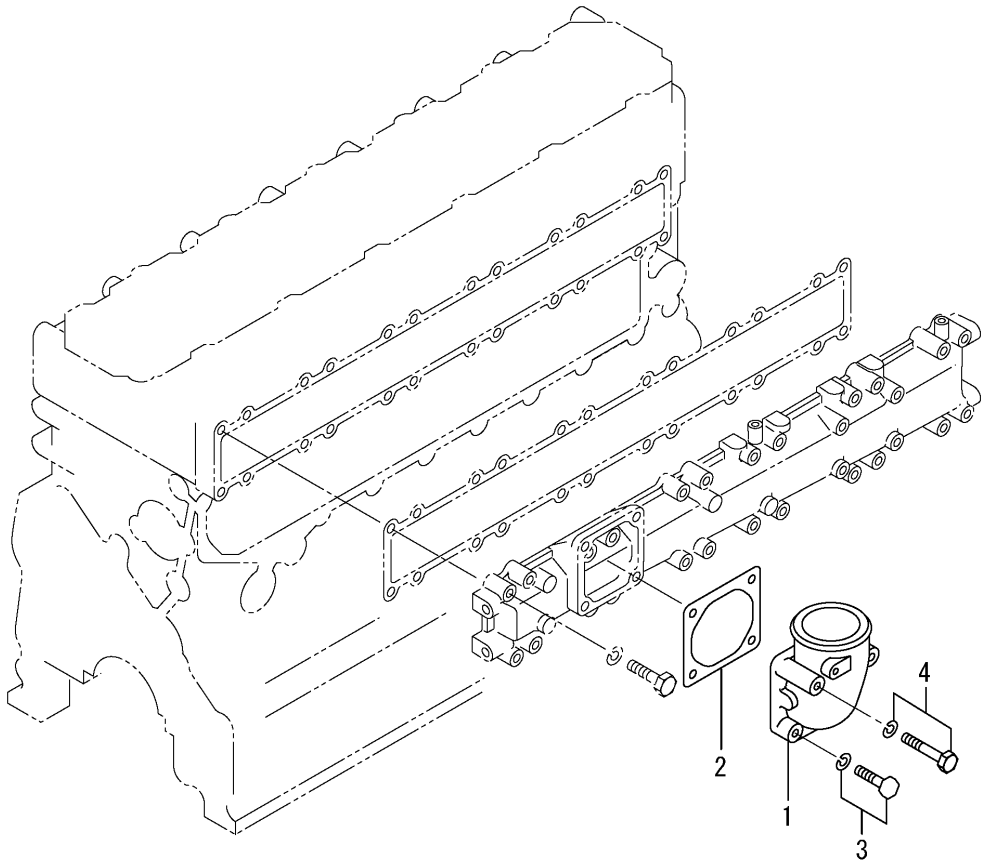

04-02 ROCKER COVER

TIMING GEAR CASE

30-02 INLET PIPE

CLICK HERE TO **DOWNLOAD** THE COMPLETE MANUAL

- Thank you very much for reading the preview of the manual.
- You can download the complete manual from: www.heydownloads.com by clicking the link below