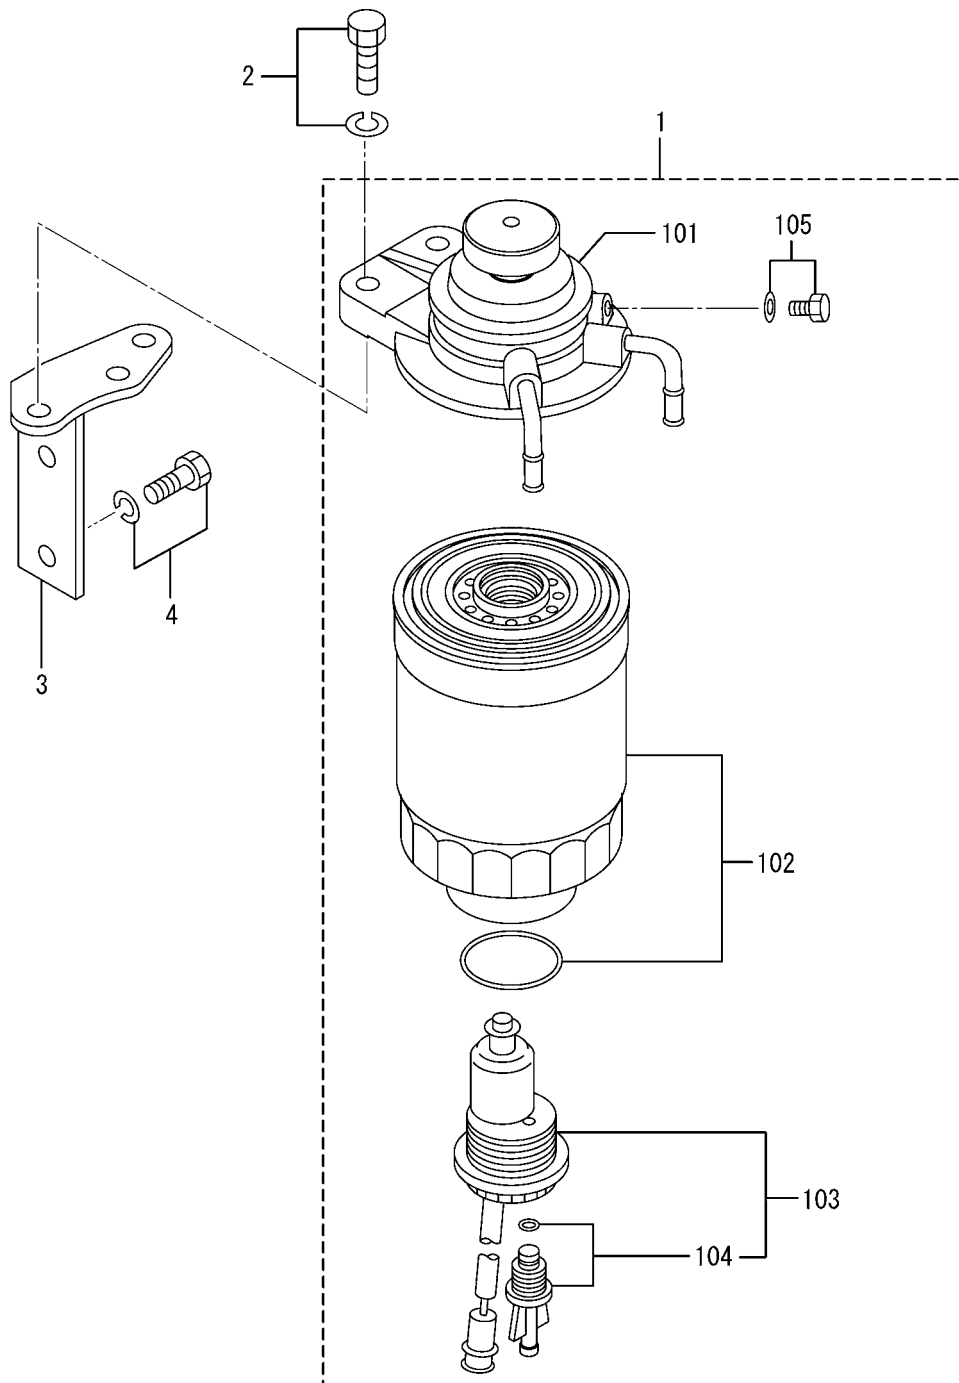

04-02 ROCKER COVER

TIMING GEAR CASE

30-02 INLET PIPE

CLICK HERE TO **DOWNLOAD** THE COMPLETE MANUAL

- Thank you very much for reading the preview of the manual.
- You can download the complete manual from: www.heydownloads.com by clicking the link below

- Please note: If there is no response to CLICKING the link, please download this PDF first and then click on it.

CLICK HERE TO **DOWNLOAD** THE COMPLETE MANUAL

61-00-01-B NOZZLE
(FROM E/#074168-)

FUEL FILTER
(FROM E/#074168-)