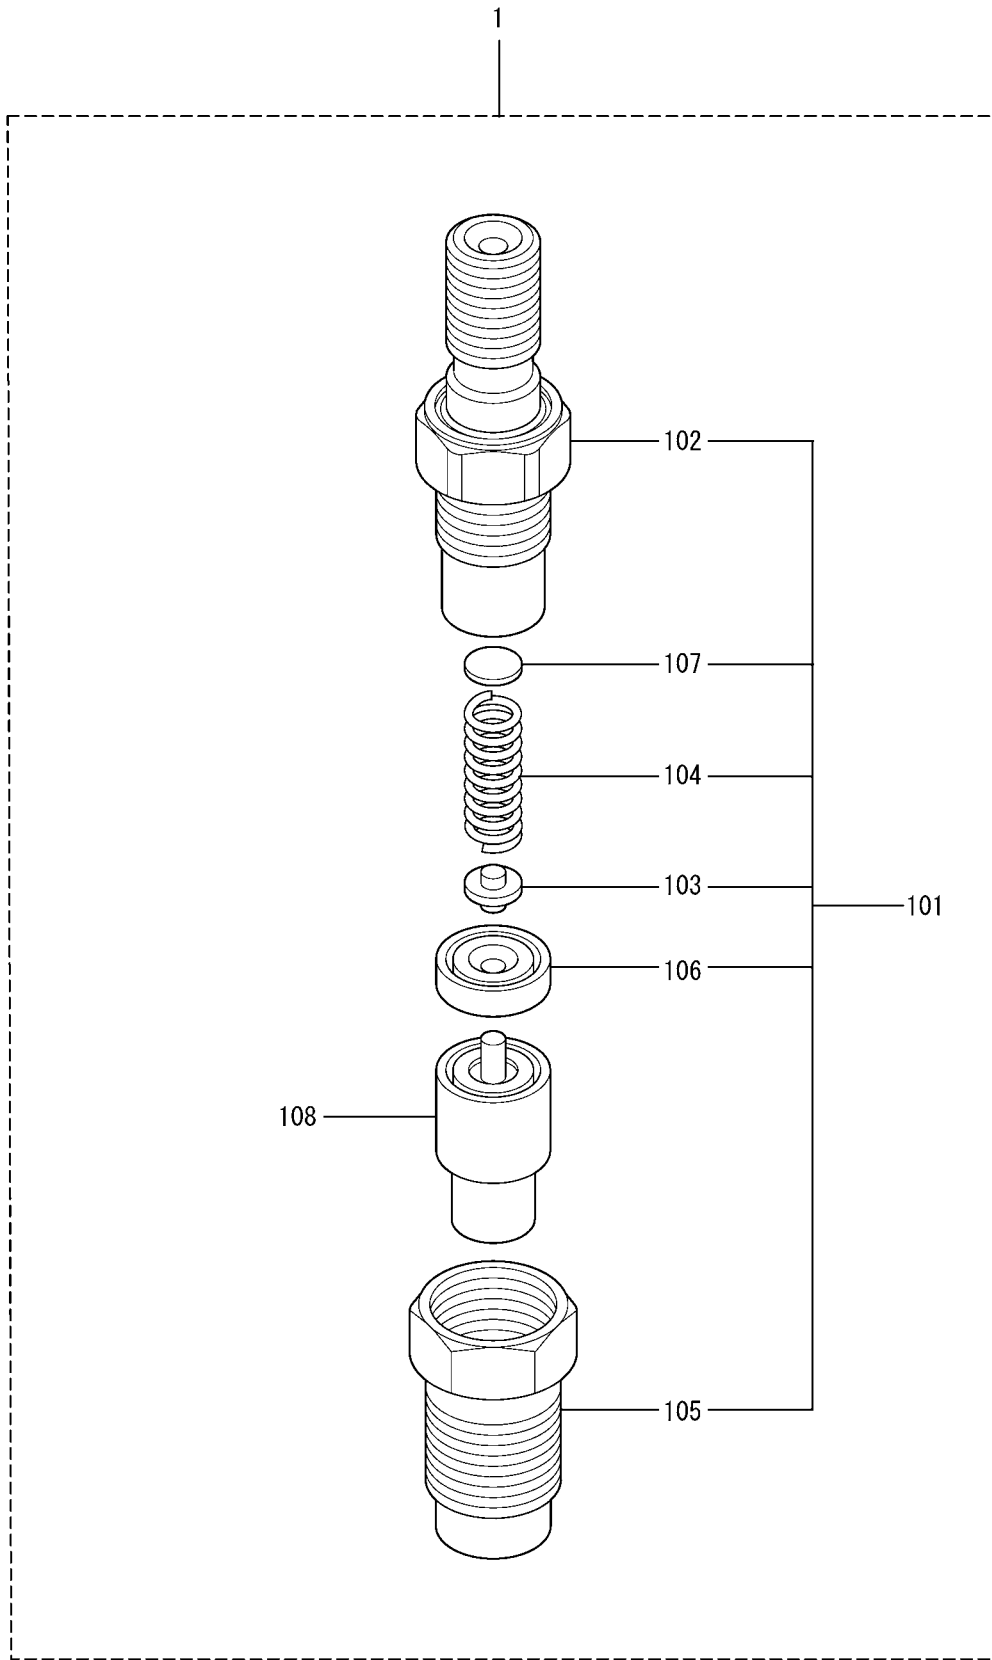

04-02 ROCKER COVER

TIMING GEAR CASE

30-02 INLET PIPE

CLICK HERE TO **DOWNLOAD** THE COMPLETE MANUAL

- Thank you very much for reading the preview of the manual.
- You can download the complete manual from: www.heydownloads.com by clicking the link below

- Please note: If there is no response to CLICKING the link, please download this PDF first and then click on it.

CLICK HERE TO **DOWNLOAD** THE COMPLETE MANUAL

61-00-01-B NOZZLE
(FROM E/#074168-)

FUEL FILTER
(FROM E/#074168-)