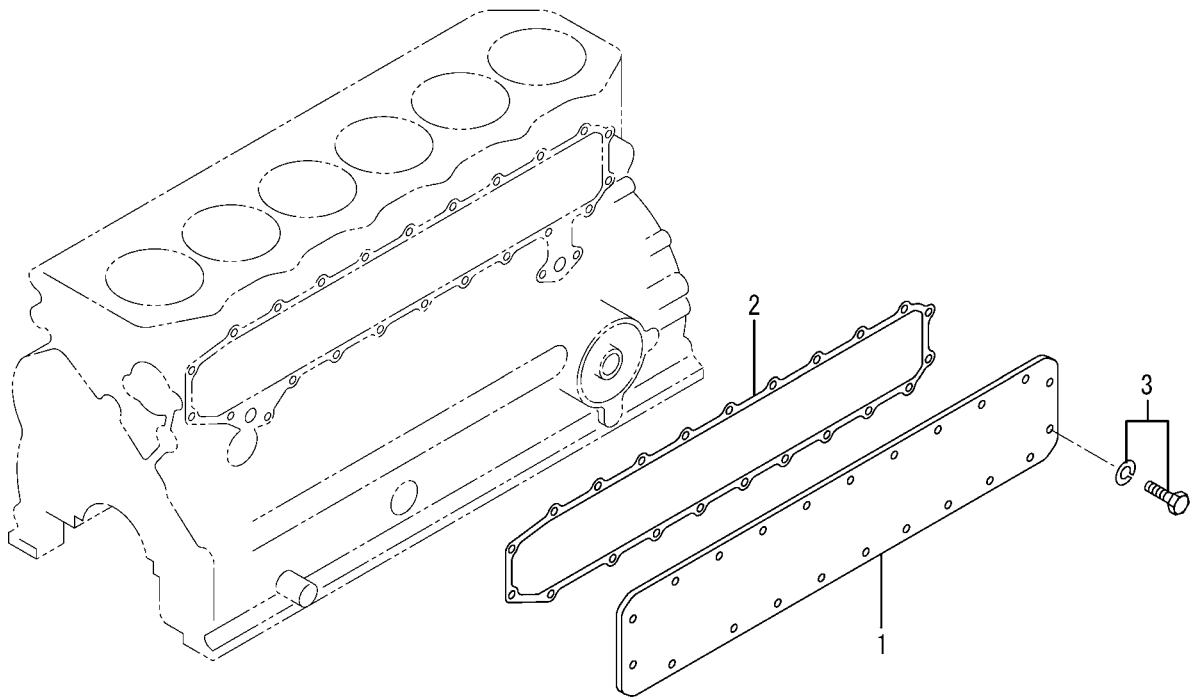

04-02 ROCKER COVER

TIMING GEAR CASE

30-02 INLET PIPE

CLICK HERE TO **DOWNLOAD** THE COMPLETE MANUAL

- Thank you very much for reading the preview of the manual.
- You can download the complete manual from: www.heydownloads.com by clicking the link below