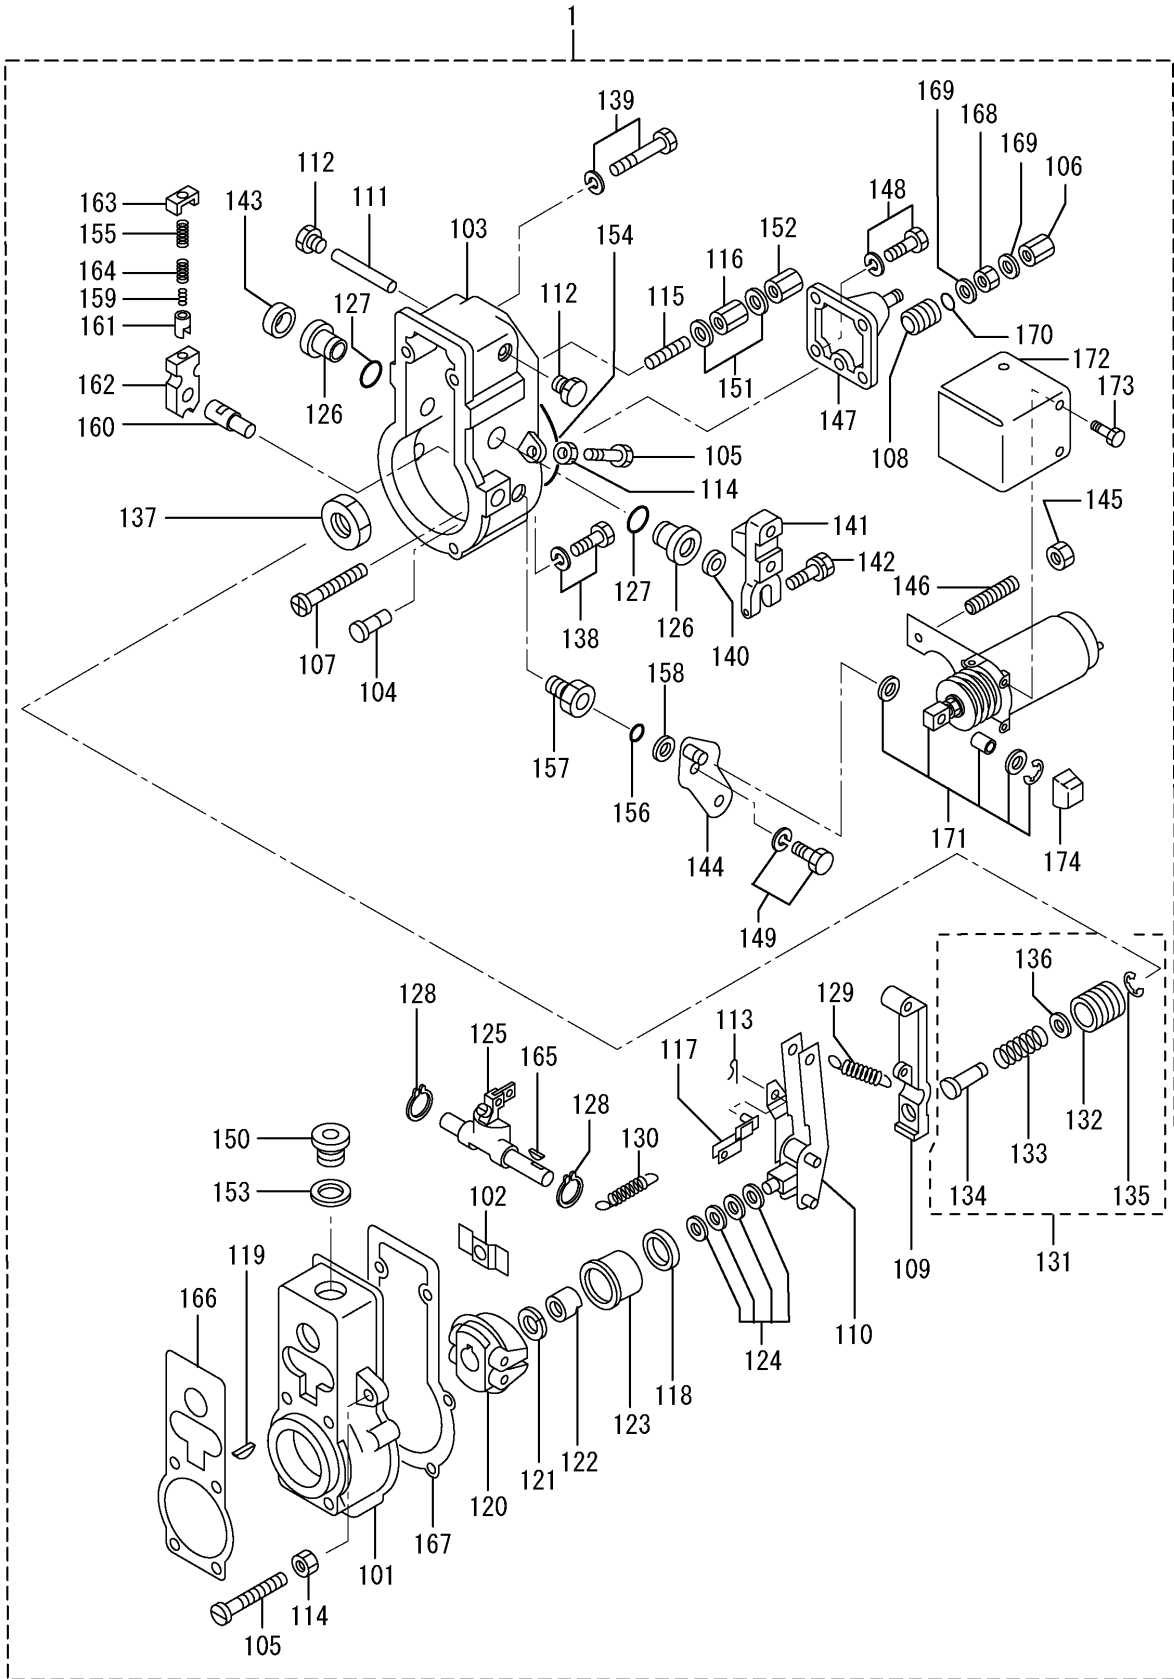

65-06-04 GOVERNOR
(UP TO E/#-074167)