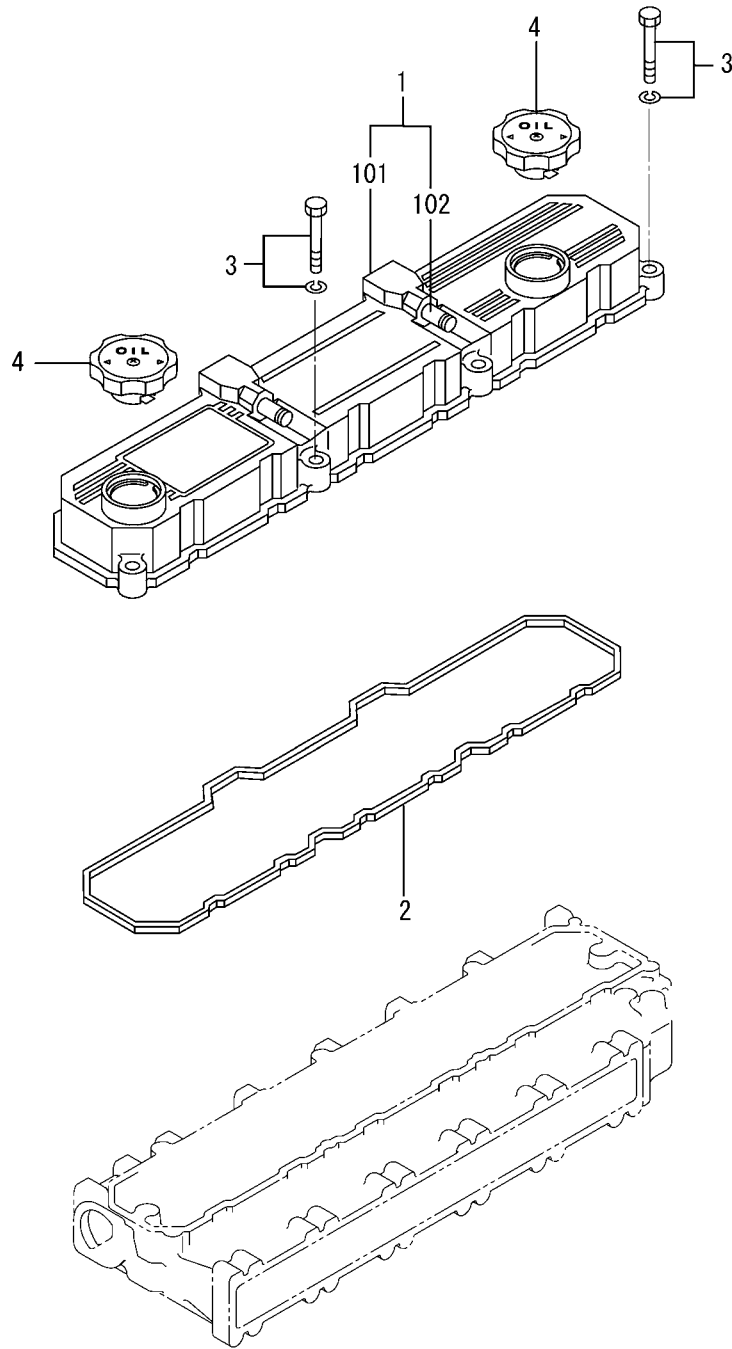

Engine No.073093-UP

Parts Catalogue

March 2010 3 Parts Catalogue

S6S for CHINA FORKLIFT TRUCK STD.

MITSUBISHI DIESEL ENGINE S6S

for CHINA FORKLIFT TRUCK STD.

March 2010

CLICK HERE TO **DOWNLOAD** THE COMPLETE MANUAL

04-02 ROCKER COVER

TIMING GEAR CASE

30-02 INLET PIPE

CLICK HERE TO **DOWNLOAD** THE COMPLETE MANUAL

- Thank you very much for reading the preview of the manual.
- You can download the complete manual from: www.heydownloads.com by clicking the link below