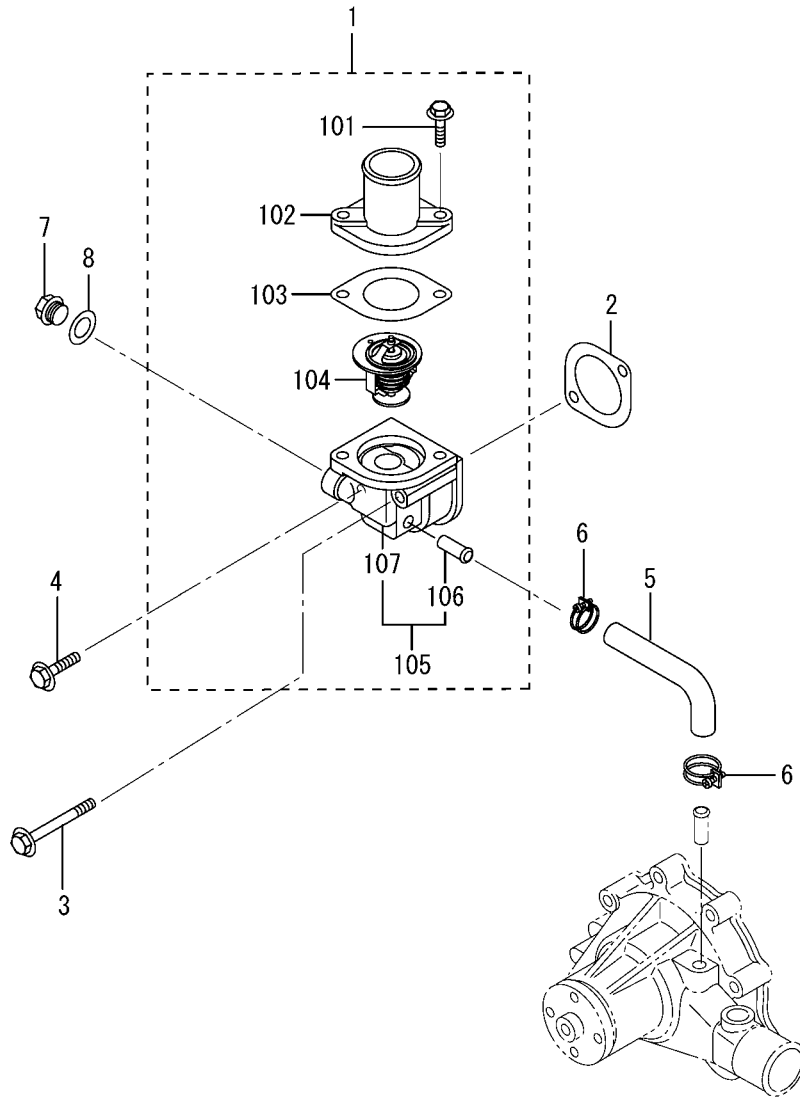

04-02 ROCKER COVER

TIMING GEAR CASE

30-02 INLET PIPE

CLICK HERE TO **DOWNLOAD** THE COMPLETE MANUAL

- Thank you very much for reading the preview of the manual.
- You can download the complete manual from: www.heydownloads.com by clicking the link below

- Please note: If there is no response to CLICKING the link, please download this PDF first and then click on it.

CLICK HERE TO **DOWNLOAD** THE COMPLETE MANUAL

61-00-01-B NOZZLE
(FROM E/#074168-)

FUEL FILTER
(FROM E/#074168-)