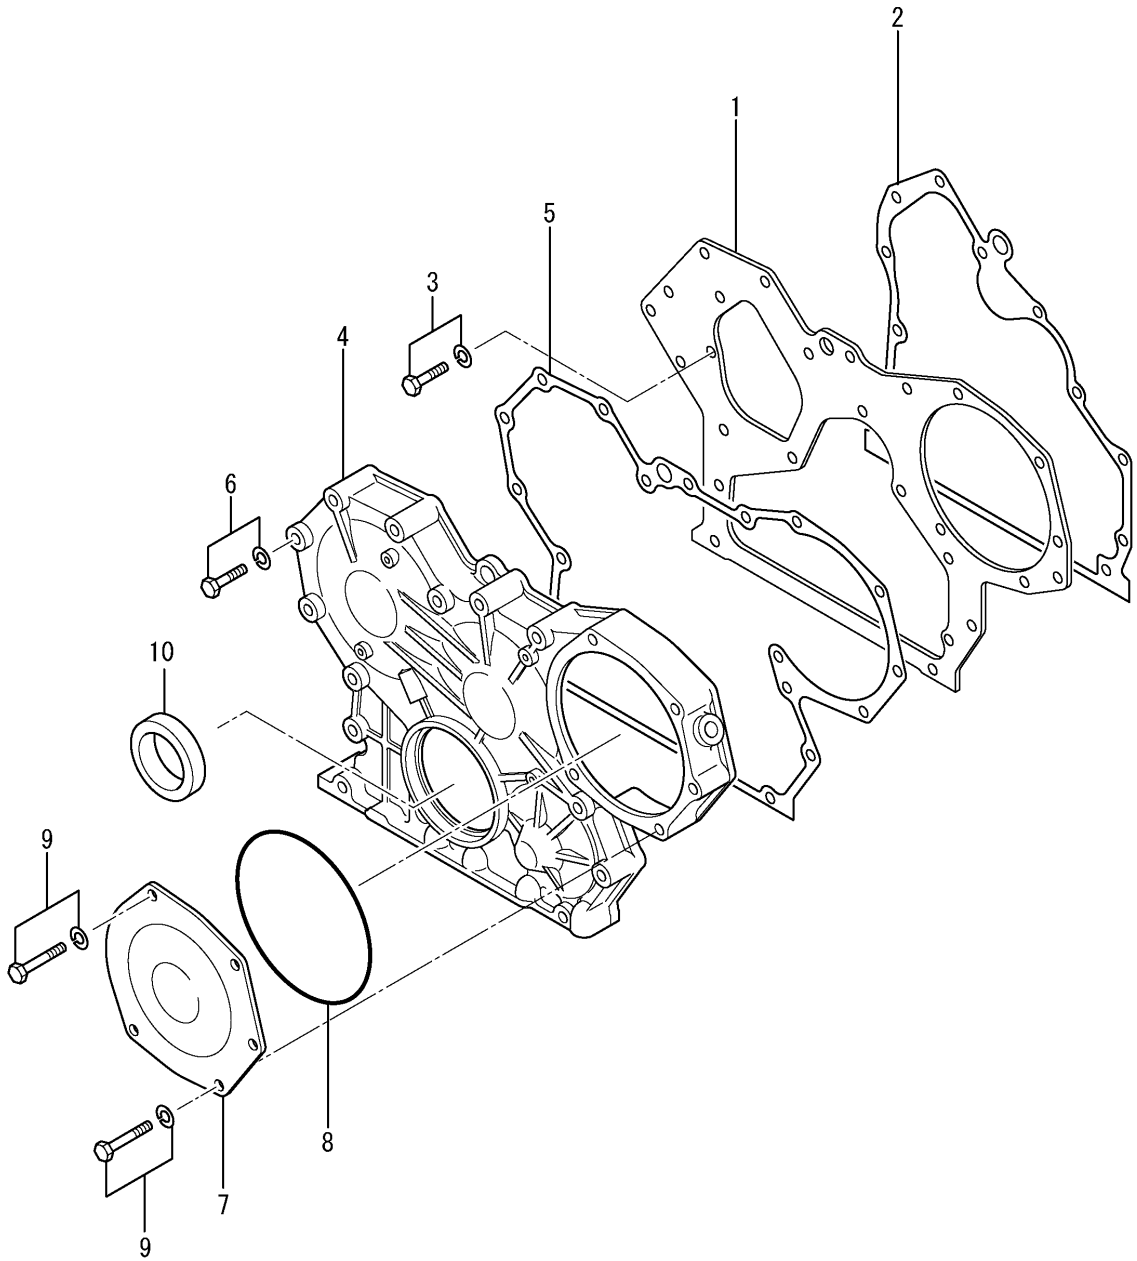

Engine No.073093-UP

Parts Catalogue

March 2010 3 Parts Catalogue

S6S for CHINA FORKLIFT TRUCK STD.

MITSUBISHI DIESEL ENGINE S6S

for CHINA FORKLIFT TRUCK STD.

March 2010

CLICK HERE TO **DOWNLOAD** THE COMPLETE MANUAL

CLICK HERE TO **DOWNLOAD** THE COMPLETE MANUAL

TABLE OF SYMBOLS & ABBREVIATIONS

SYMBOL	DESCRIPTION	SYMBOL	DESCRIPTION
1ST	FIRST		
2ND	SECOND		
3RD	THIRD		
4TH	FOURTH		
5TH	FIFTH		
&	AND		
@	UNCONFIRMED		
*	PART NOT TO BE SUPPLIED		

04-02 ROCKER COVER

TIMING GEAR CASE

30-02 INLET PIPE

CLICK HERE TO **DOWNLOAD** THE COMPLETE MANUAL

- Thank you very much for reading the preview of the manual.
- You can download the complete manual from: www.heydownloads.com by clicking the link below