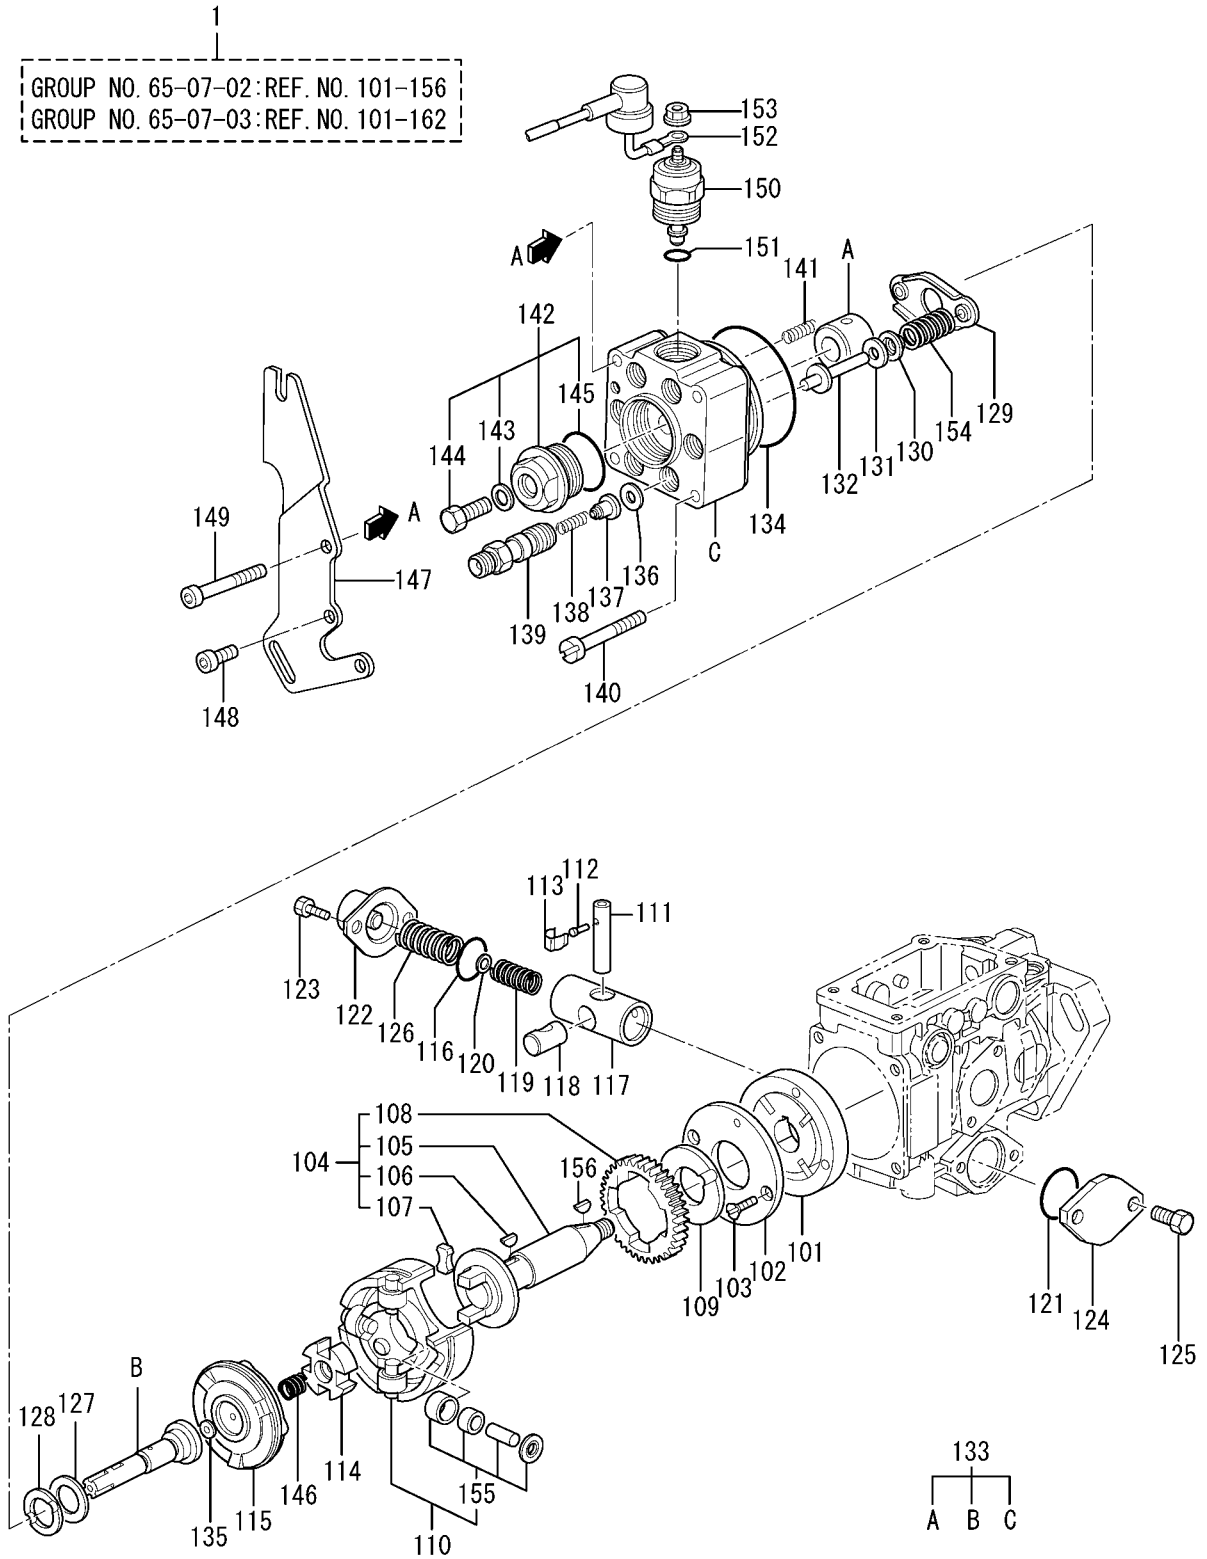

65-07-02 INJECTION PUMP(S6S-VE)
(FROM E/#074168-)