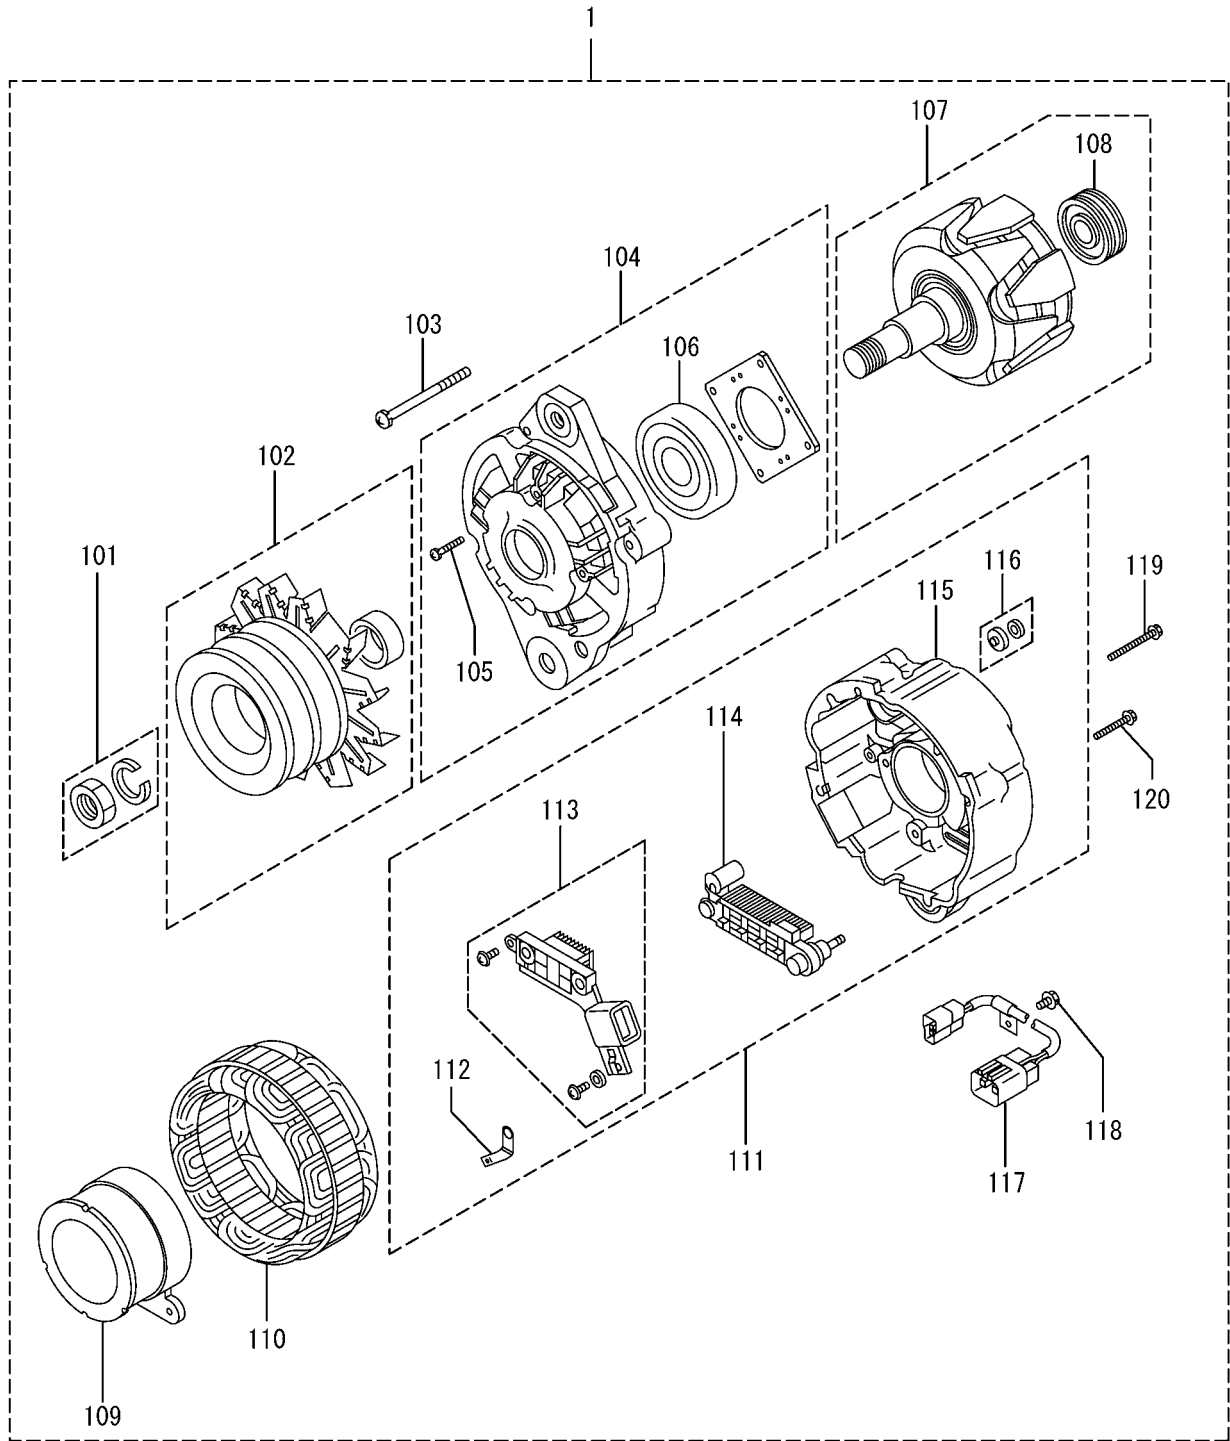

PART WITHOUT REF. NO. WILL NOT BE SUPPLIED.