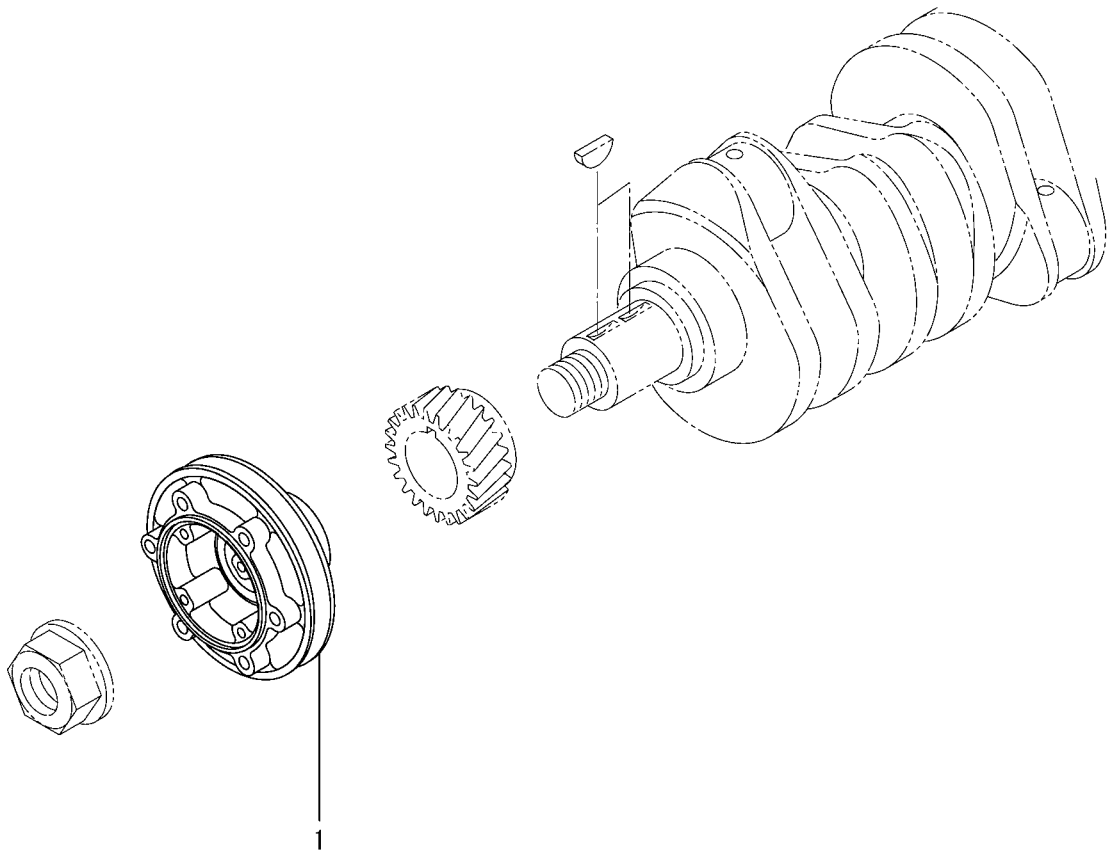

04-02 ROCKER COVER

TIMING GEAR CASE

30-02 INLET PIPE

CLICK HERE TO **DOWNLOAD** THE COMPLETE MANUAL

- Thank you very much for reading the preview of the manual.
- You can download the complete manual from: www.heydownloads.com by clicking the link below