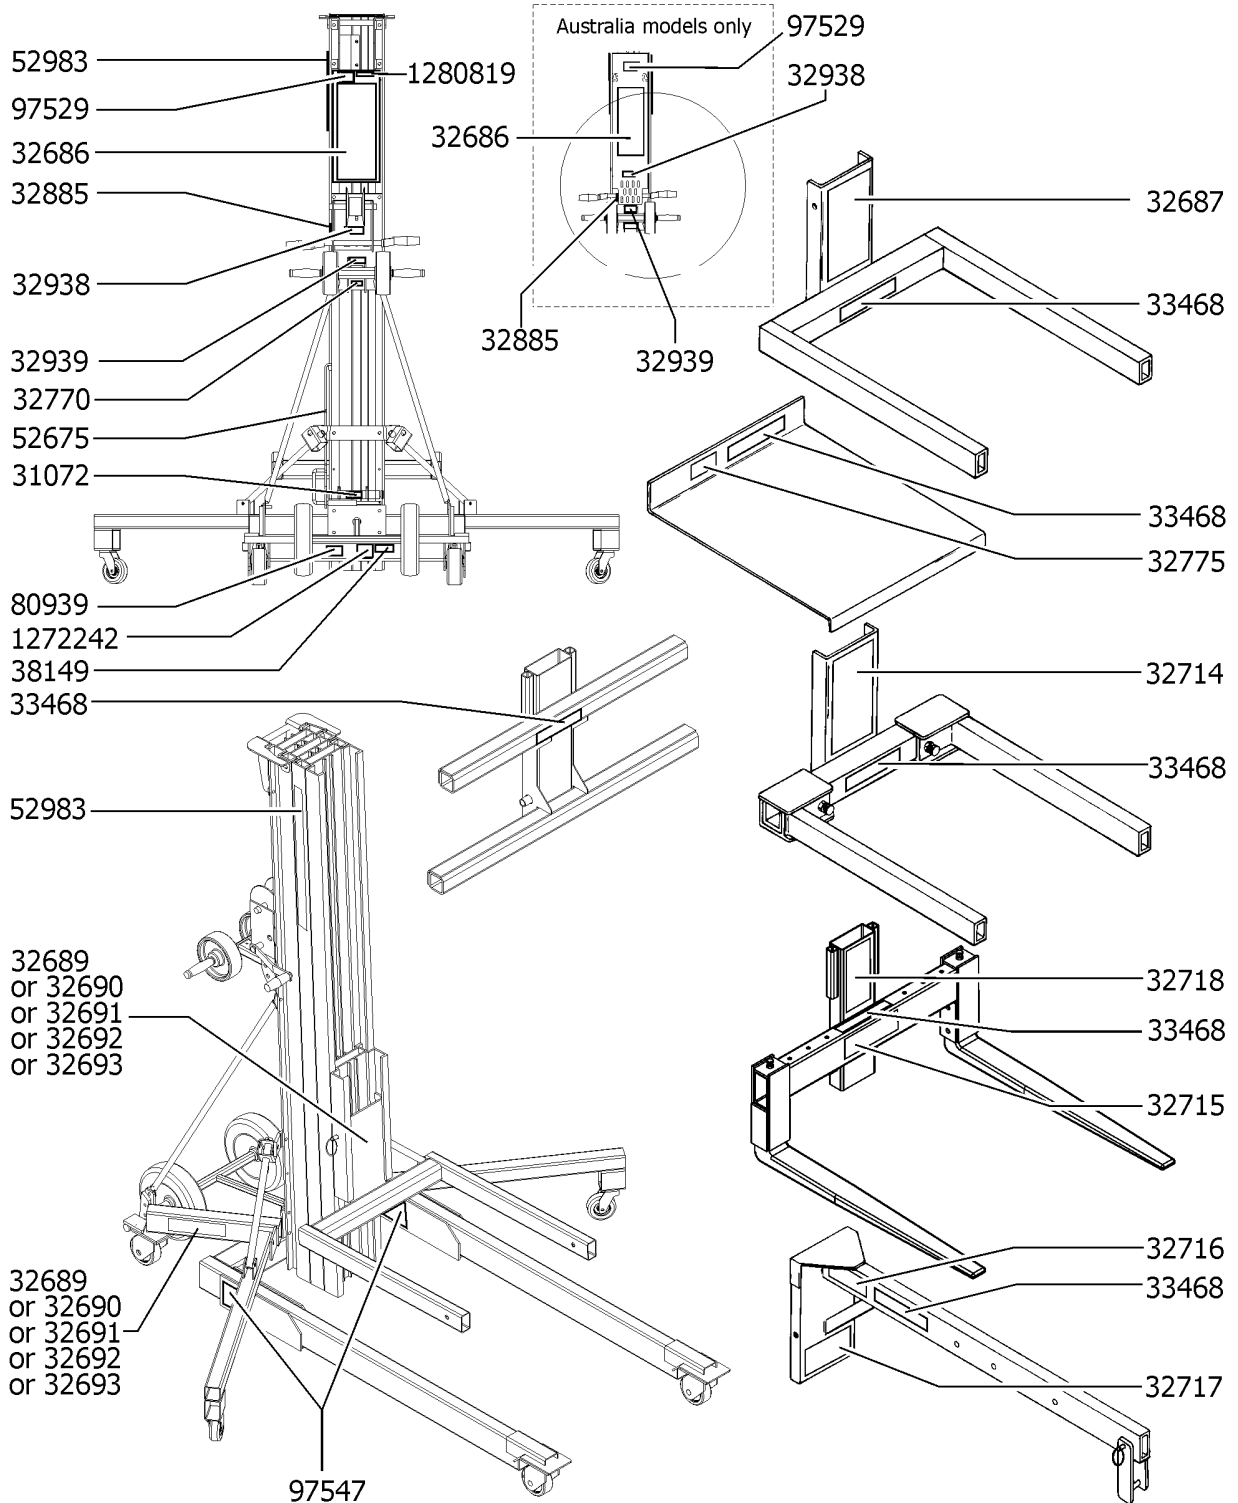

A TEREX BRAND

Parts Manual

Serial Number Range

Superlift Advantage

from SN SLAG-64900
to SLAG-70696

from SN SLAP-70697

Part No. 1287243GT
Rev: A.04
August 2023

CLICK HERE TO **DOWNLOAD** THE COMPLETE MANUAL

CLICK HERE TO **DOWNLOAD** THE COMPLETE MANUAL

101.1 Decals with Words

Item	Part No.	Description	Qty.
	37481GT	SLA STABILIZER SET ASSY.SERV. includes items 2 - 5, 16, 18 and 22 - 30	
1A	32883GT	STRUT,LH,SL2	1
1B	32884GT	STRUT,RH,SL2	
		shown	
2	4828GT	NUT,NYLOCK,3/8-16	
3	6097GT	WASHER,FLAT,USS,3/8",Y	
4	8516GT	SCREW, HCC, 3/8-16 X 1.50	
5	32502PGT	BRACKET, STAB.MOUNT,"BLUE"	1
6		Ref. Standard Base Assembly with Decals	
		(refer to 201.1)	
7	32509GT	PIVOT TUBE SL2 LEG	2
8	6175GT	SCREW,HHC,3/8-16 X 1	
9A	32879GT	WELDMENT,LEG,SL5/10	2
9B	32880GT	WELDMENT,LEG,SL15	
9C	32881GT	WELDMENT,LEG,SL20/25	
10	57736GT	CASTER,PL,SW, 4 X 2	2
11	32524GT	AXLE TUBE, SL2 LEG	2
12	57783GT	WHEEL,POLYOLEFIN,3.5X1.25,7/8	2
13	32499GT	E CLIP, .875 IN.SL LEG	4
14	33373GT	WASHER,SHIM,1.50 X .890 X .09	4
15	10598GT	SCREW,HHC,1/2-13 X 3	
16	6086GT	NUT,LP NYLOCK,1/2-13	
17	100309GT	ASSY,PIN & LANYARD***	2
18	57746GT	CASTER,POST,SW,3.5 (DARK GRAY)	2
19	6034GT	NUT,HEX,JAM,1/2-13	
20	6033GT	WASHER,LOCK,0.5"	
21	6095GT	WASHER,FLAT,USS,1/2",Y	
22	32882GT	WELD.,STABILIZER LEG SL2 BLUE	2
23	5224GT	SCREW,HHC,3/8-16 X 2	
24	6732GT	SCREW,HHC,1/2-13 X 3.25	