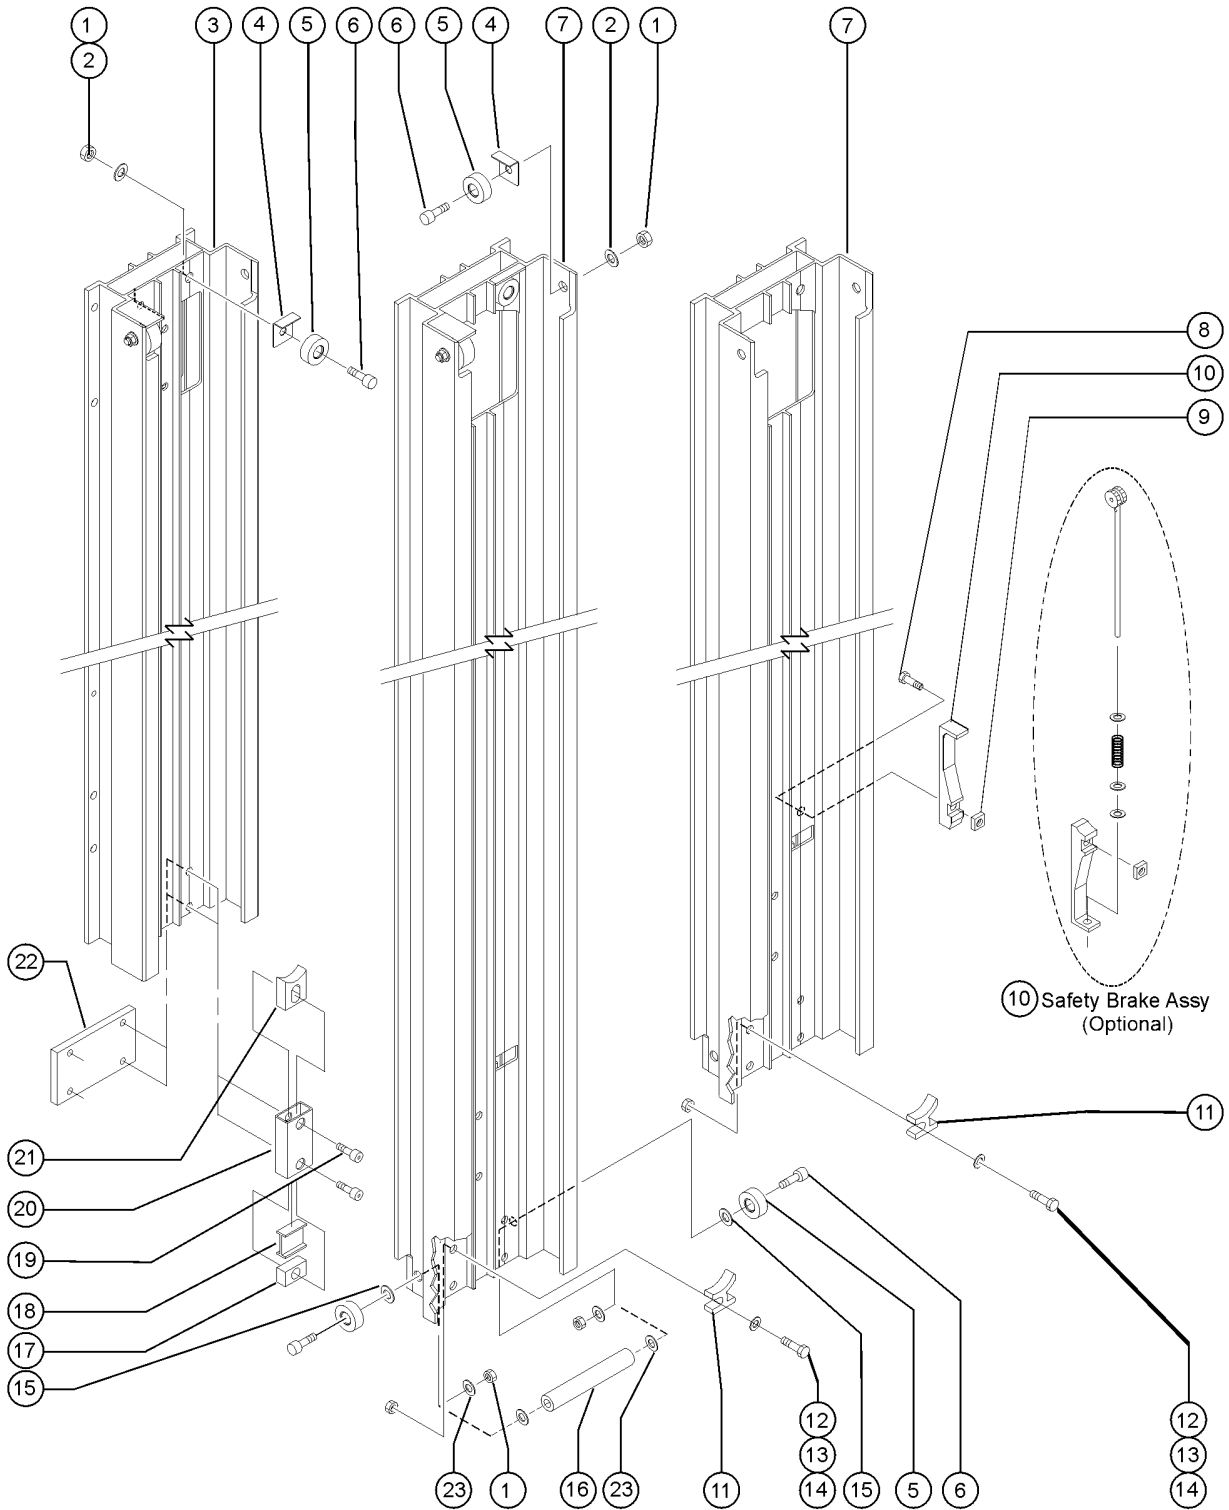

303.1 Mast Components, View 3

Item	Part No.	Description	Qty.
	32946GT	WINCH W/DECAL,2 SPEED*** USA, Canada and Australia models (word decals)	
	107158GT	2 SPD WINCH ASSY W/ SYM DECAL Asia, S. America and European models	
	40130GT	CABLE KEEPER KIT (33090) includes items 5, 8 and 9	
1	78037GT	SCREW,HHC,3/8-16 X 5.5	
2	4828GT	NUT,NYLOCK,3/8-16	
3	80145GT	LOCK-BOLT, REEL (80056)	1
4	80146GT	SCREW,HHC,1/4-20 X 5.25(80056)	
5	6091GT	NUT,NYLOCK,1/4-20	
6	80147GT	SCREW-THRD FORM,HH-SLT, 1/2"	
7	80148GT	COVER - REEL (80056)	1
8	80149GT	BOLT,CARRIAGE,1/4-20 X .5,G2	
9	37065GT	CABLE KEEPER, DLB800	1
10	80150GT	WASHER-FLAT, 1/2" (80056)	
11	40113GT	REEL SPACER	1
12	80151GT	COVER-GEAR (80056)	1
13	40117GT	RATCHET PAWL KIT, (33090)	1
13-	8516GT	SCREW, HCC, 3/8-16 X 1.50	
13-	5397GT	WASHER,FLAT,USS,5/16",Y	
13-	80154GT	PAWL-RATCHET (80056)	
13-	80153GT	SPRING-RATCHET (80056)	
13-	80152GT	SPACER-RATCHET (80056)	
13-	4828GT	NUT,NYLOCK,3/8-16	
14	40116GT	E-RING, 3/4	1
15	40126GT	BEARING, SINTERED IRON, 3/4	
16	80155GT	SHAFT ASSY,INTERMED. (80056)	1
17	38028GT	NUT,LP NYLOCK,5/8-11	
18	40125GT	HANDLE ASSY., 8-INCH, OFFSET	2
19	72264GT	SHAFT ASSY, PRIMARY	1