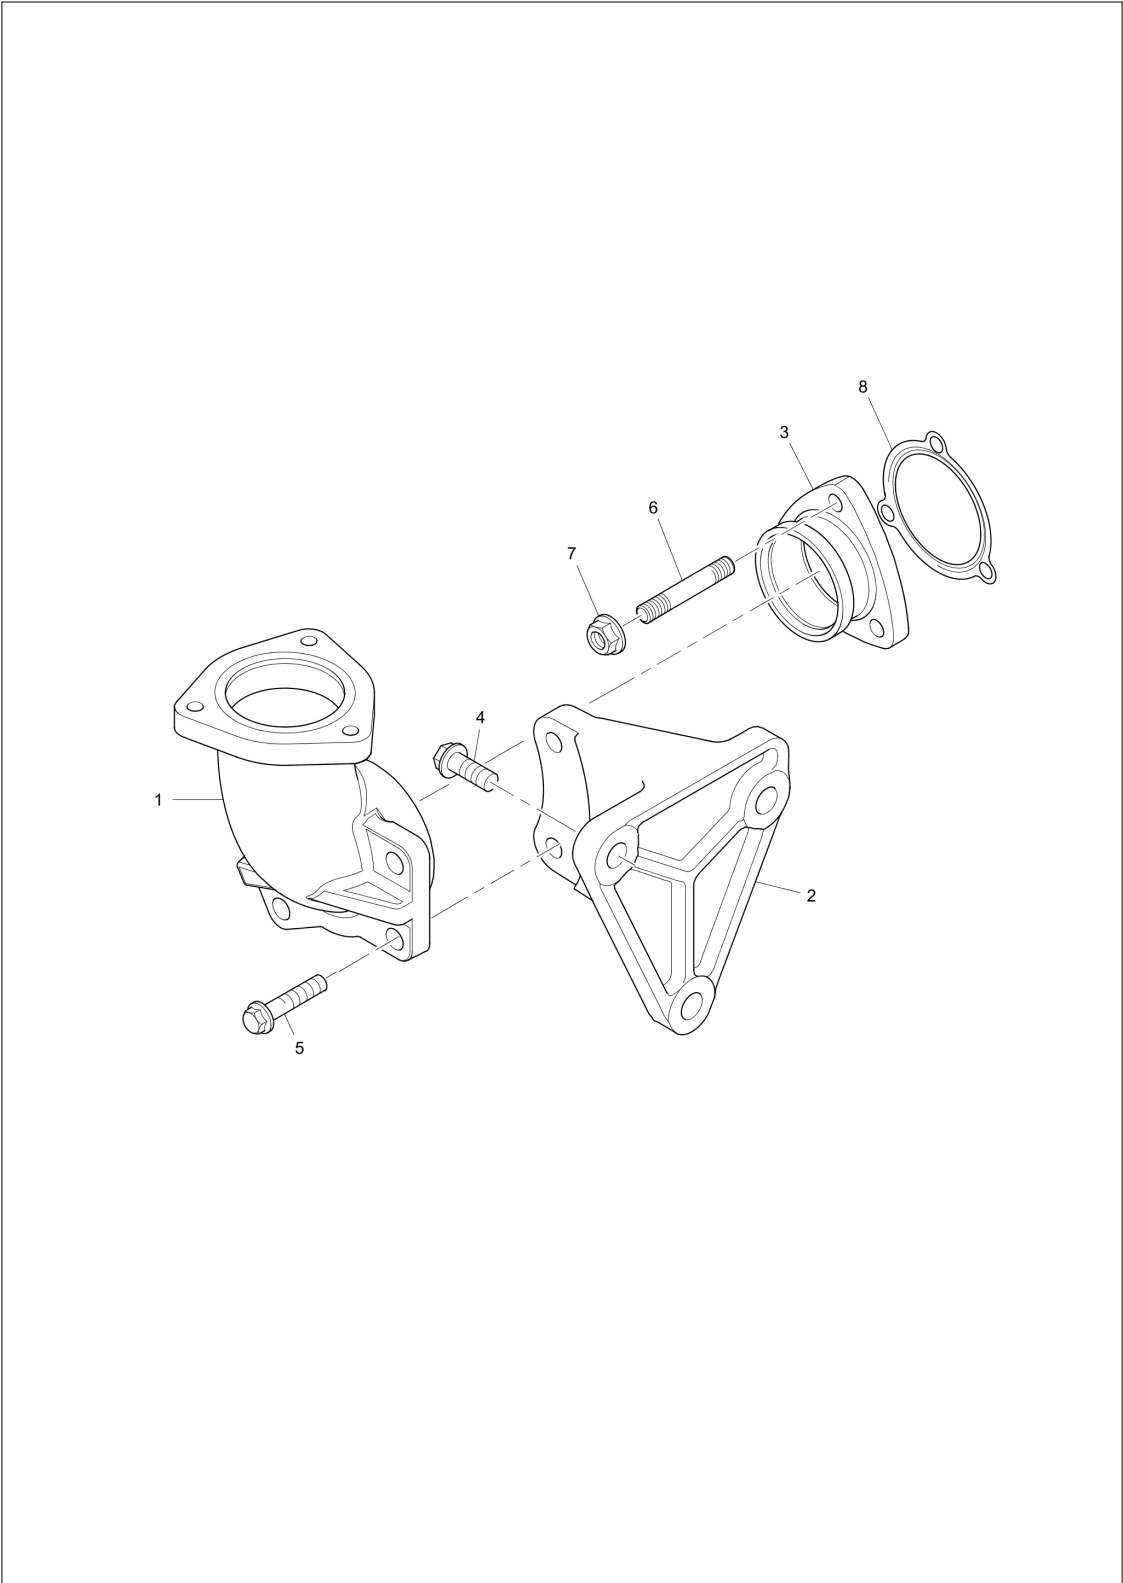

# CYLINDER HEAD ASSEMBLY

ASSEMBLY PERKINS ENGINE -TH

CYLINDER HEAD COVER- PERKINS TH ( 2 of 2)

ASSEMBLY PERKINS ENGINE -TH

CONNECTING RODS- PERKINS TH (1 of 2)

ASSEMBLY PERKINS ENGINE -TH

PIPE WORK & CONNECTIONS