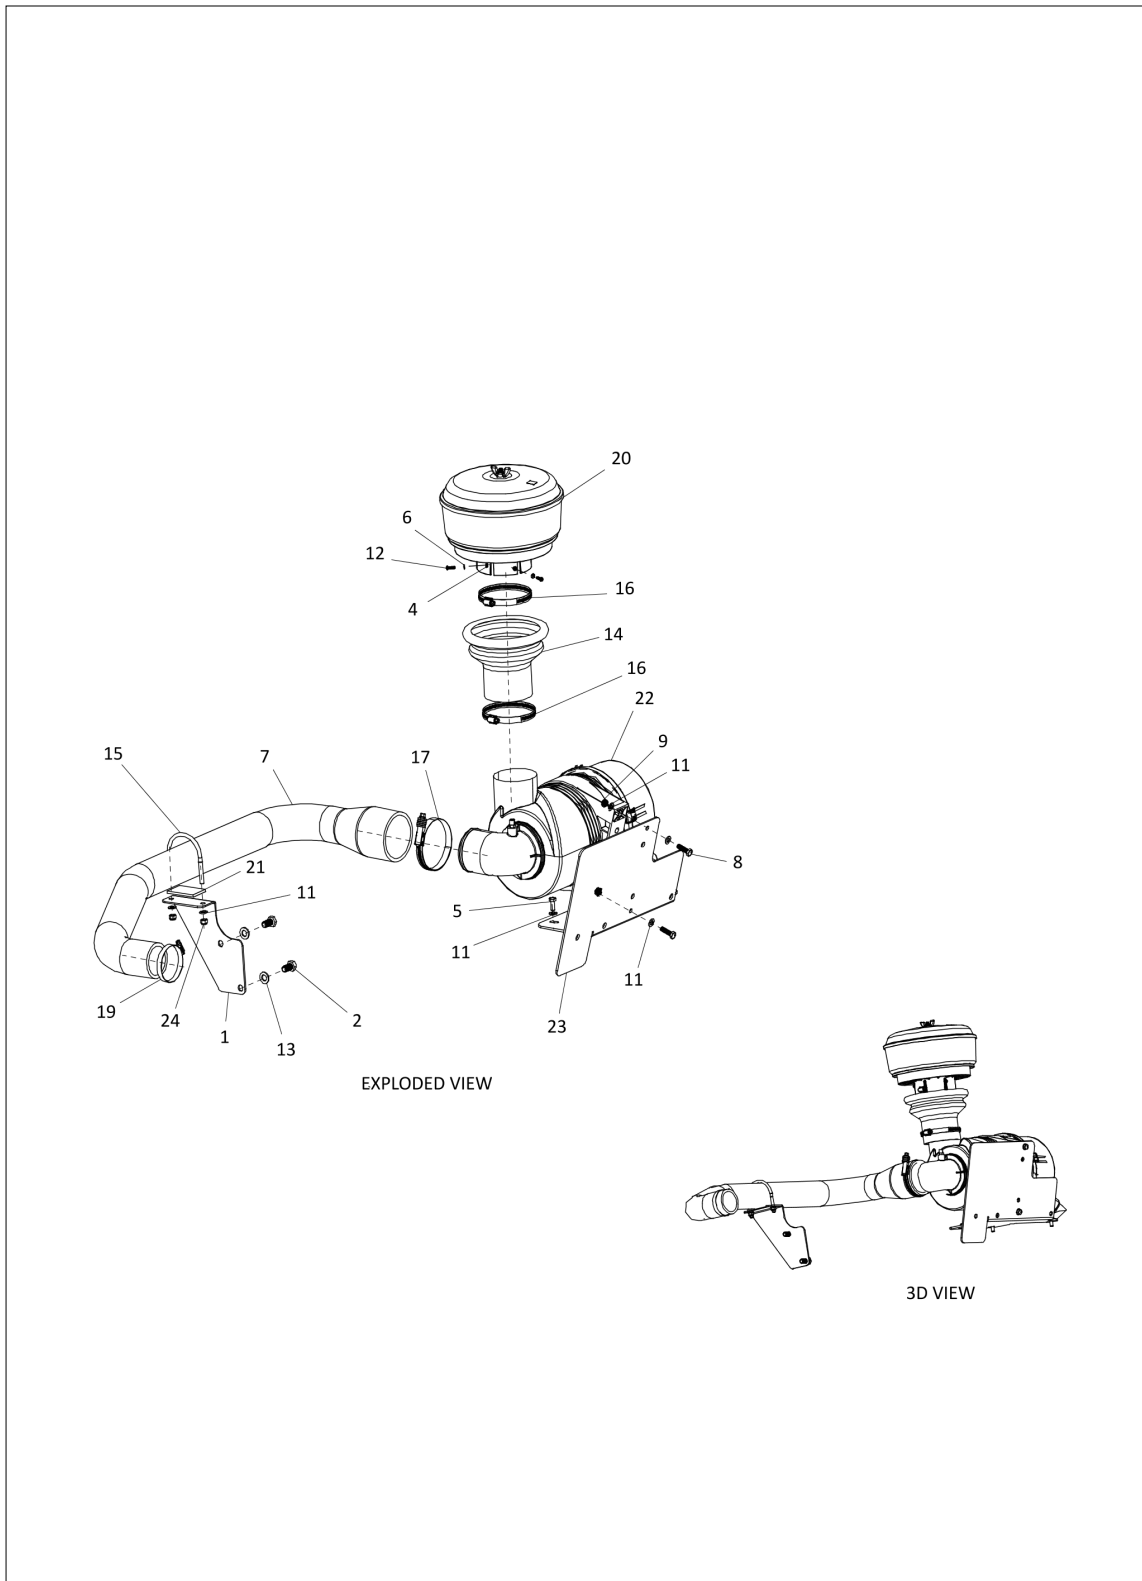

ASSY GEHL DECALS MONOLEVER

Item	Part No.	Name	Qty	Remarks
1	1L0067	DECAL HYDRAULIC OIL	1	
2	1L0068	DECAL DIESEL FUEL	1	
3	281589	Bracket	1	
4	286995	Ring	2	
5	3517702M1	DECAL TIE DOWN	5	
6	3517703M1	DECAL LIFTING	4	
7	50110205	RIVET/BLIND	4	
8	6101952M2	DECAL AVOID CRUSHING	1	
9	53113100	DECAL BRAKE FLUID TANK-EXPORT	1	
10	53109432	DECAL-TX-408	1	
11	53108809	DECAL PARKING BRAKE	1	
12	53110820	HAND SAFETY DECAL	1	
13	53108627	DECAL COOLER CAP	1	
14	53108628	DECAL WATER-FUEL SEPARATOR	1	
15	53108629	DECAL SAFETY WEDGE	1	
16	53108632	DECAL BOOM SAFETY	2	
17	53110583	GREEN STICKER	1	
18	53108639	DECAL LOADING	1	
19	53108640	DECAL BACK DRAG	1	
20	53108641	DECAL BOOM HOOK	1	
21	53108647	DECAL LIFT CB VALVE	2	
22	53109987	COVER PAGE-GEHL	1	
23	53109239	TX-408 GREASE PAGE	1	
24	53108811	DECAL GEAR LEVER	1	
25	53108812	DECAL START	1	
26	53109238	LOAD CHART TX-408	1	
27	53108810	DECAL-F AND R SWITCH	1	
28	53109427	DECAL BOOM -GEHL	2	
29	53109428	DECAL GEHL-YELLOW	2	
30	53109429	DECAL GEHL-BLACK	2	
31	53109961	LOAD CHART TX-408 CBR	1	
32	53109431	DECAL GEHL-LOADER LH	1	
33	53110517	EXPORT PLATE-GEHL	1	

AIR INTAKE -PERKINS

AIR INDUCTION & EXHAUST SYSTEM -PERKINS