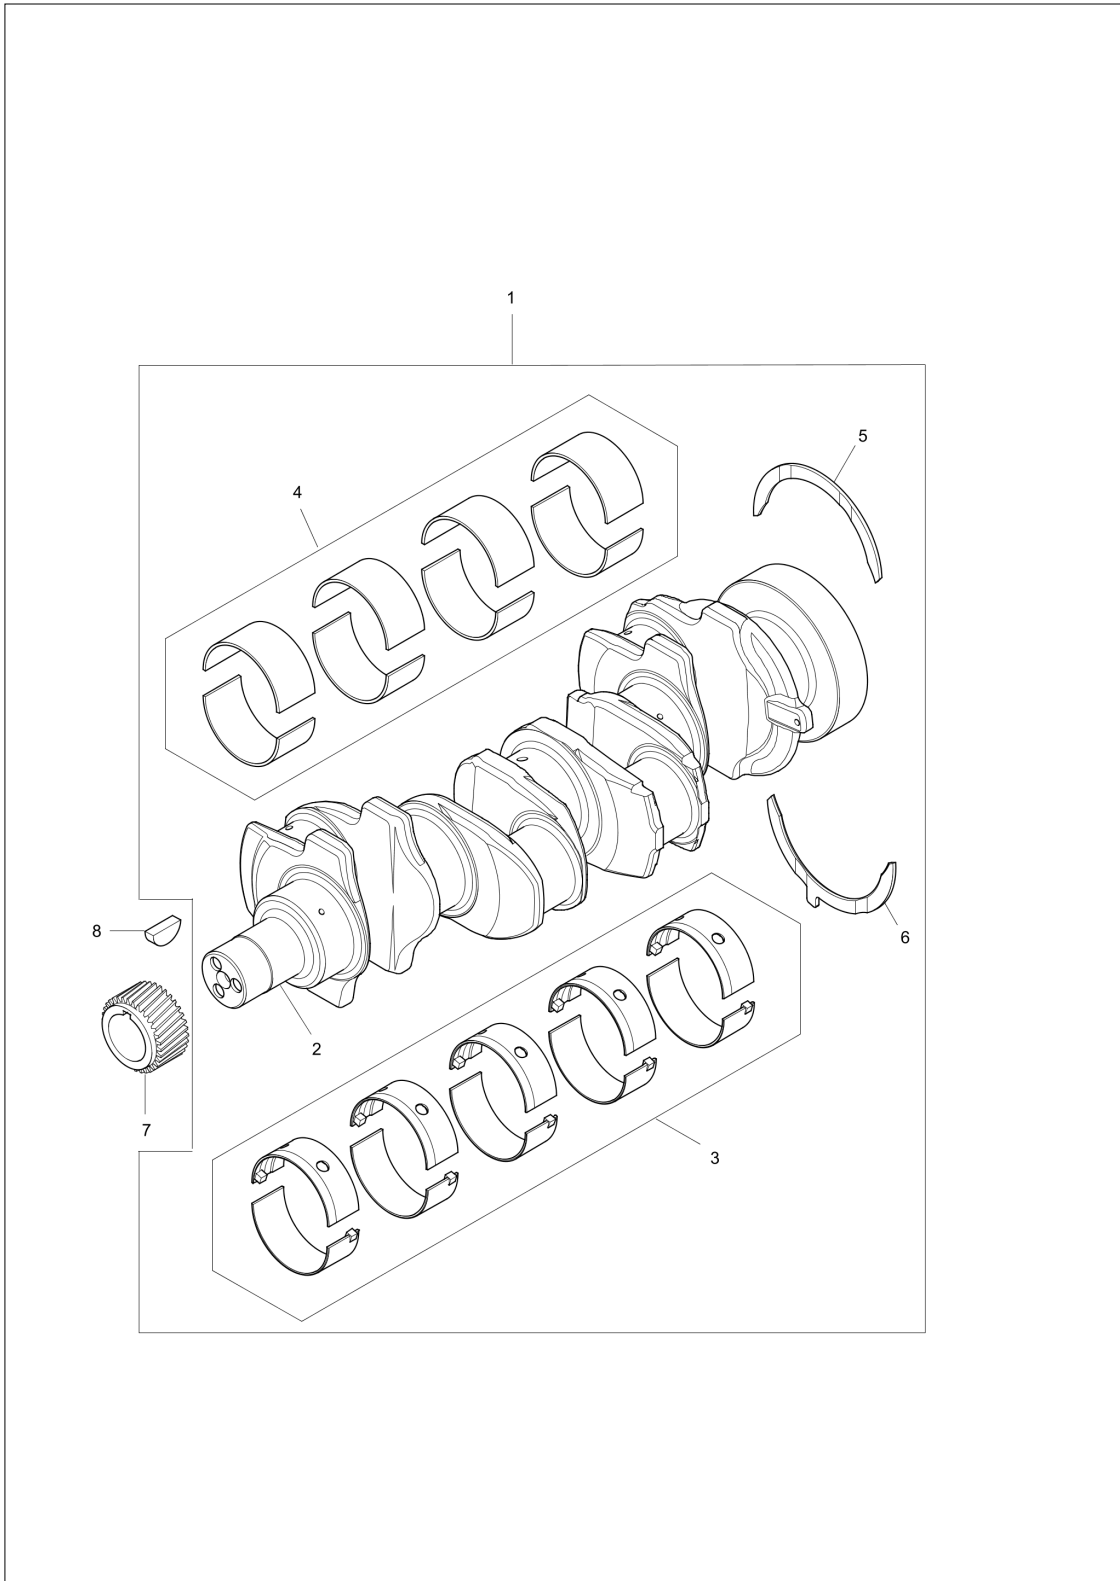

CRANKSHAFT, MAIN & BIG END BEARINGS

ASSEMBLY PERKINS ENGINE -TH