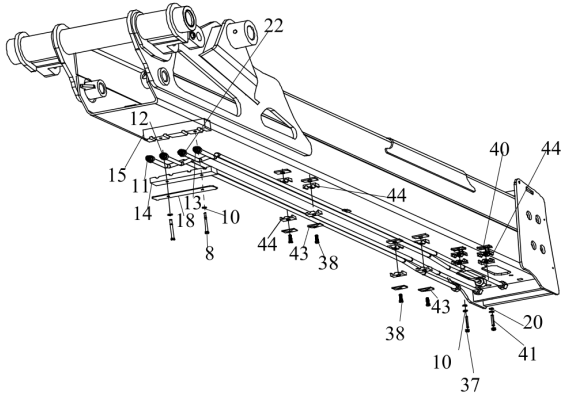

## 53110945 HYDRAULIC PRINCIPLE

Item	Part No.	Name	Qty	Remarks
34	53100936	BRACKET-GEAR PUMP MOUNT	1	
35	53101423	WASHER M14	2	
36	53101431	SPRING LOCK WASHER M8	10	
37	53101433	WASHER M10 GRADE 10	4	
38	53102254	PLATE CLAMP MOUNT REAR	1	
39	53102255	PLATE CLAMP MOUNT MIDDLE	1	
40	53102256	PLATE CLAMP MOUNT FRONT	1	
41	53107158	O-RING	1	
42	53108391	TANK CAP	1	
43	53109537	HEX SOCKET HEAD SCREW ,M8 L35	10	
44	53110027	MAIN VALVE_LCB KIT 4 SPOOL	1	
45	53109924	HEX HEAD BOLT M14X2 L40 G 8.8	2	
46	1H0240	MINIMESS TEST COUPLING	1	
47	53110051	HOSE-PUMP TO MAIN VALVE	1	
48	53110096	GE 30X M27 X2 - S - ED	1	
49	53110138	MAIN VALVE MOUNT W/A	1	
50	53110776	KNOB MONOLEVER M12X1.75	1	
51	53110301	MALE STUD COUPLINGXGE20XM27X2	1	
52	6109377M1	ELBOW SUCTION	1	
53	3009694X1	HEX NUT M10 THIN	1	
54	53107864	HEX HD CHECK NUT M12X1.75 G 8	2	
55	53110104	LEVER DISTRIBUTOR	1	
56	53110466	LEVER DISTRIBUTOR MONOLEVER	1	
57	53110792	LEVER KNOB M10X1.5 MM	1	
58	53110766	HEX NUT M12X1.75 THIN	1	
59	53112045	SHIM	3	