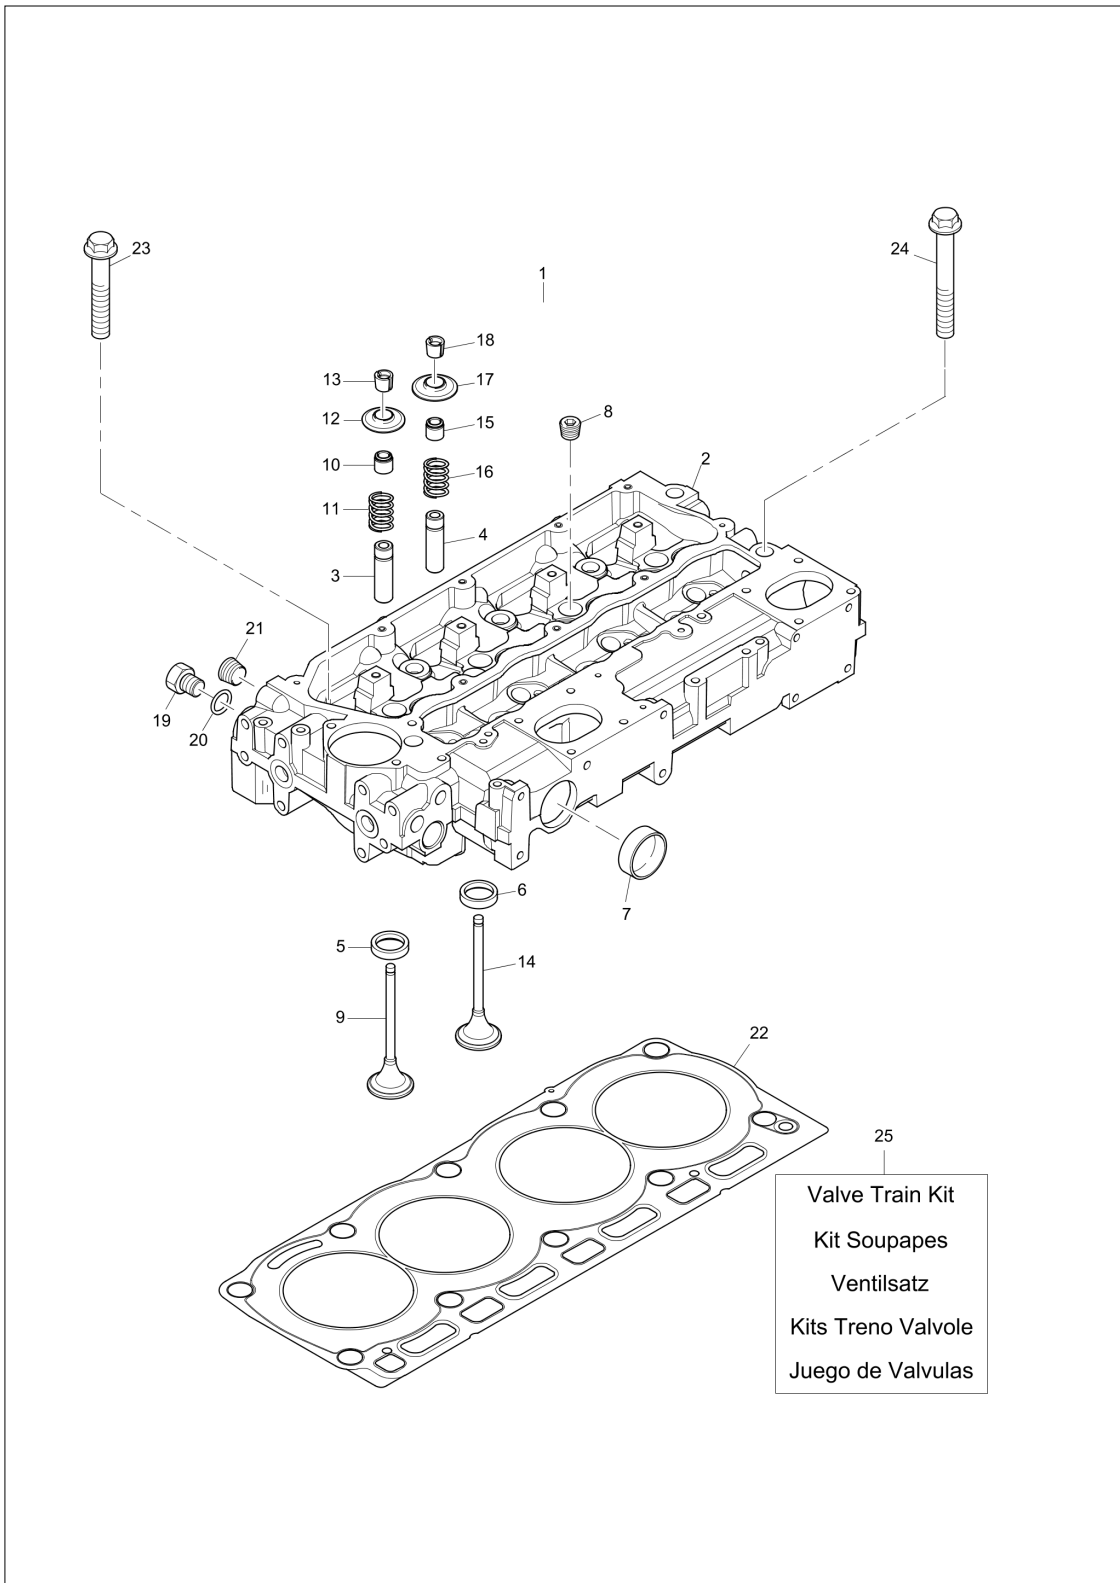

CYLINDER HEAD ASSEMBLY

ASSEMBLY PERKINS ENGINE -TH