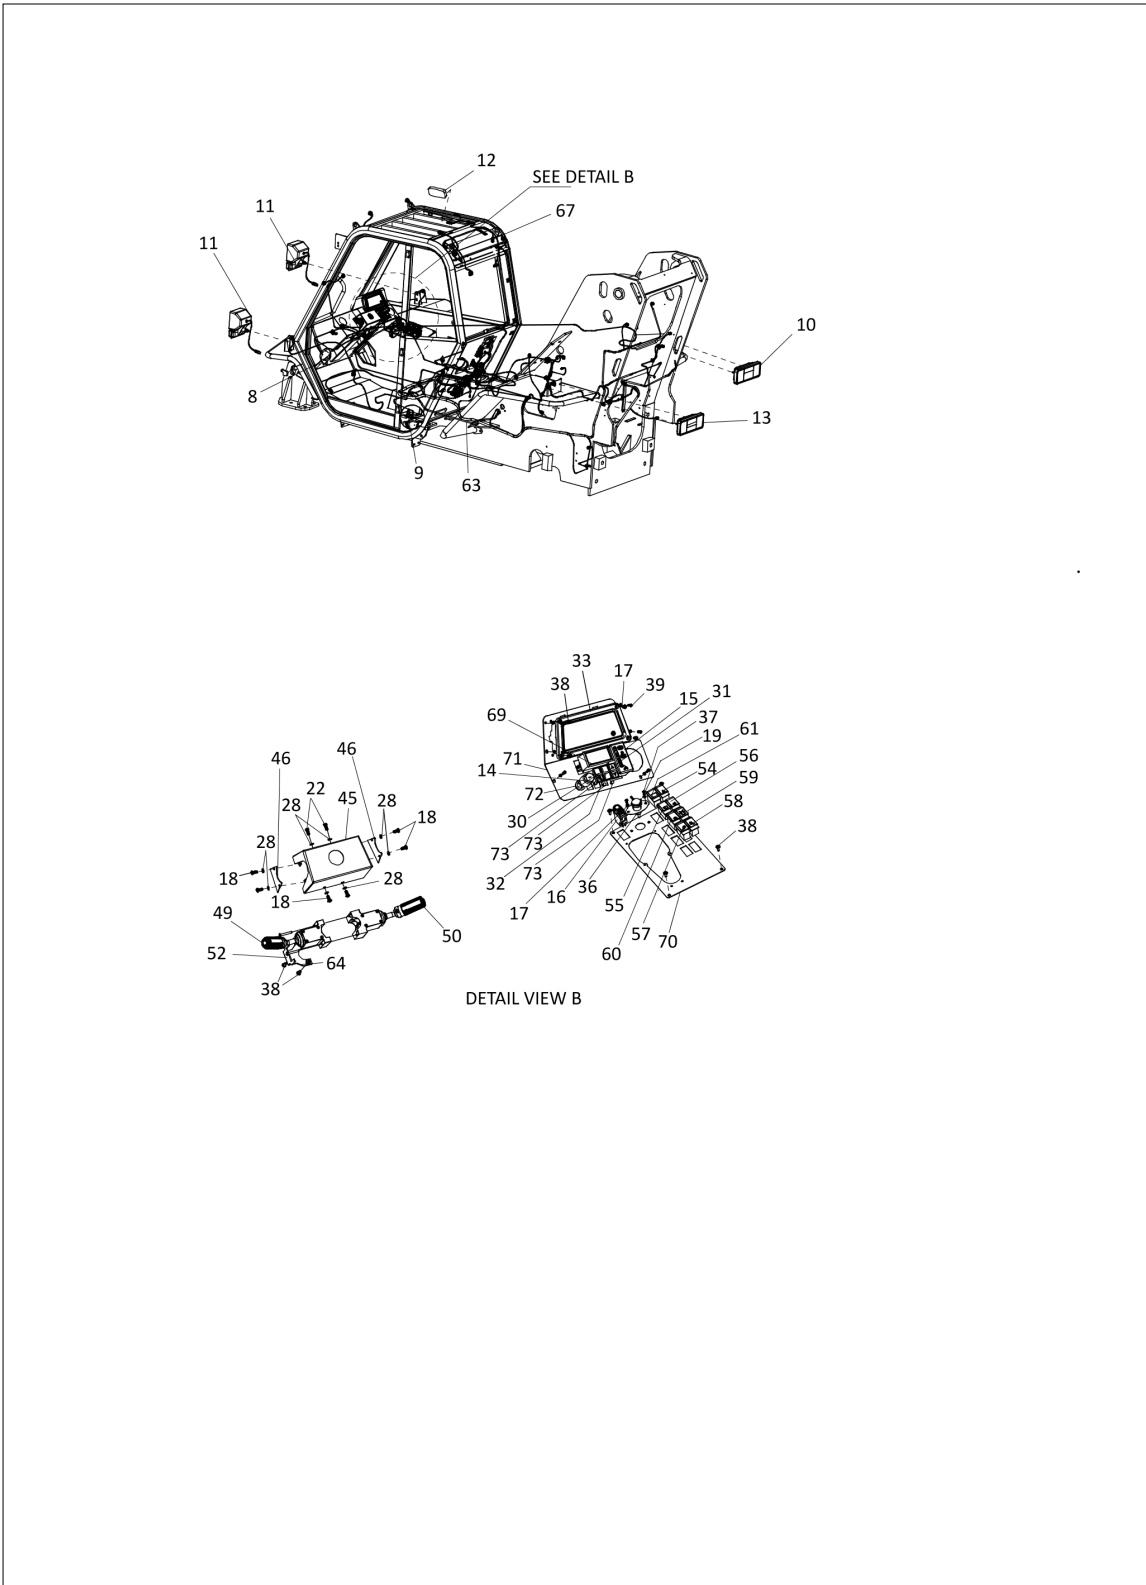

HI-CAPACITY BATTERY MONOLEVER

80-ELECTRICAL

ASSEMBLY OF FRONT-REAR WORK LIGHT WITH
HVAC

Item	Part No.	Name	Qty	Remarks
1	53101448	BRACKET-FRONT CAB LIGHT	2	
2	390972X1	WASHER M8	2	
3	390811X1	HEX BOLT, M8, 25 MM LONG	2	
4	6101590M1	CAGE NUT-SIZE 7	8	
5	1D0196	FRONT WORK LIGHT	4