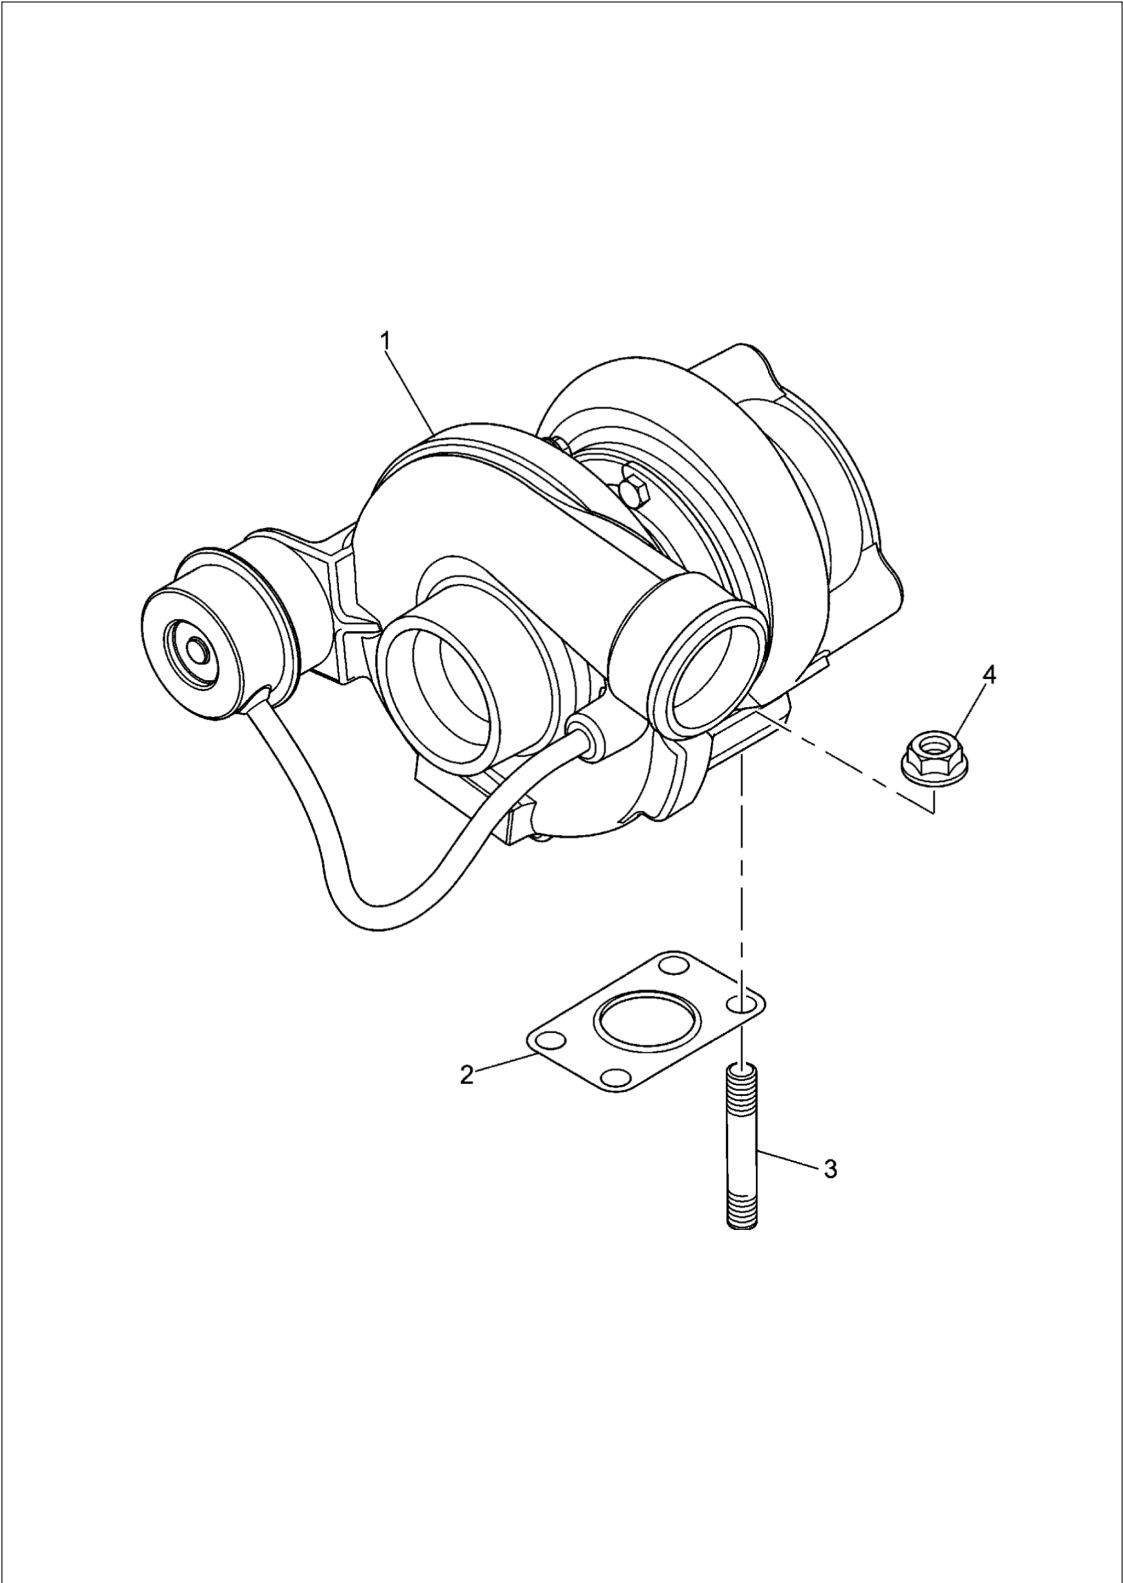

TURBOCHARGER -PERKINS

AIR INDUCTION & EXHAUST SYSTEM -PERKINS