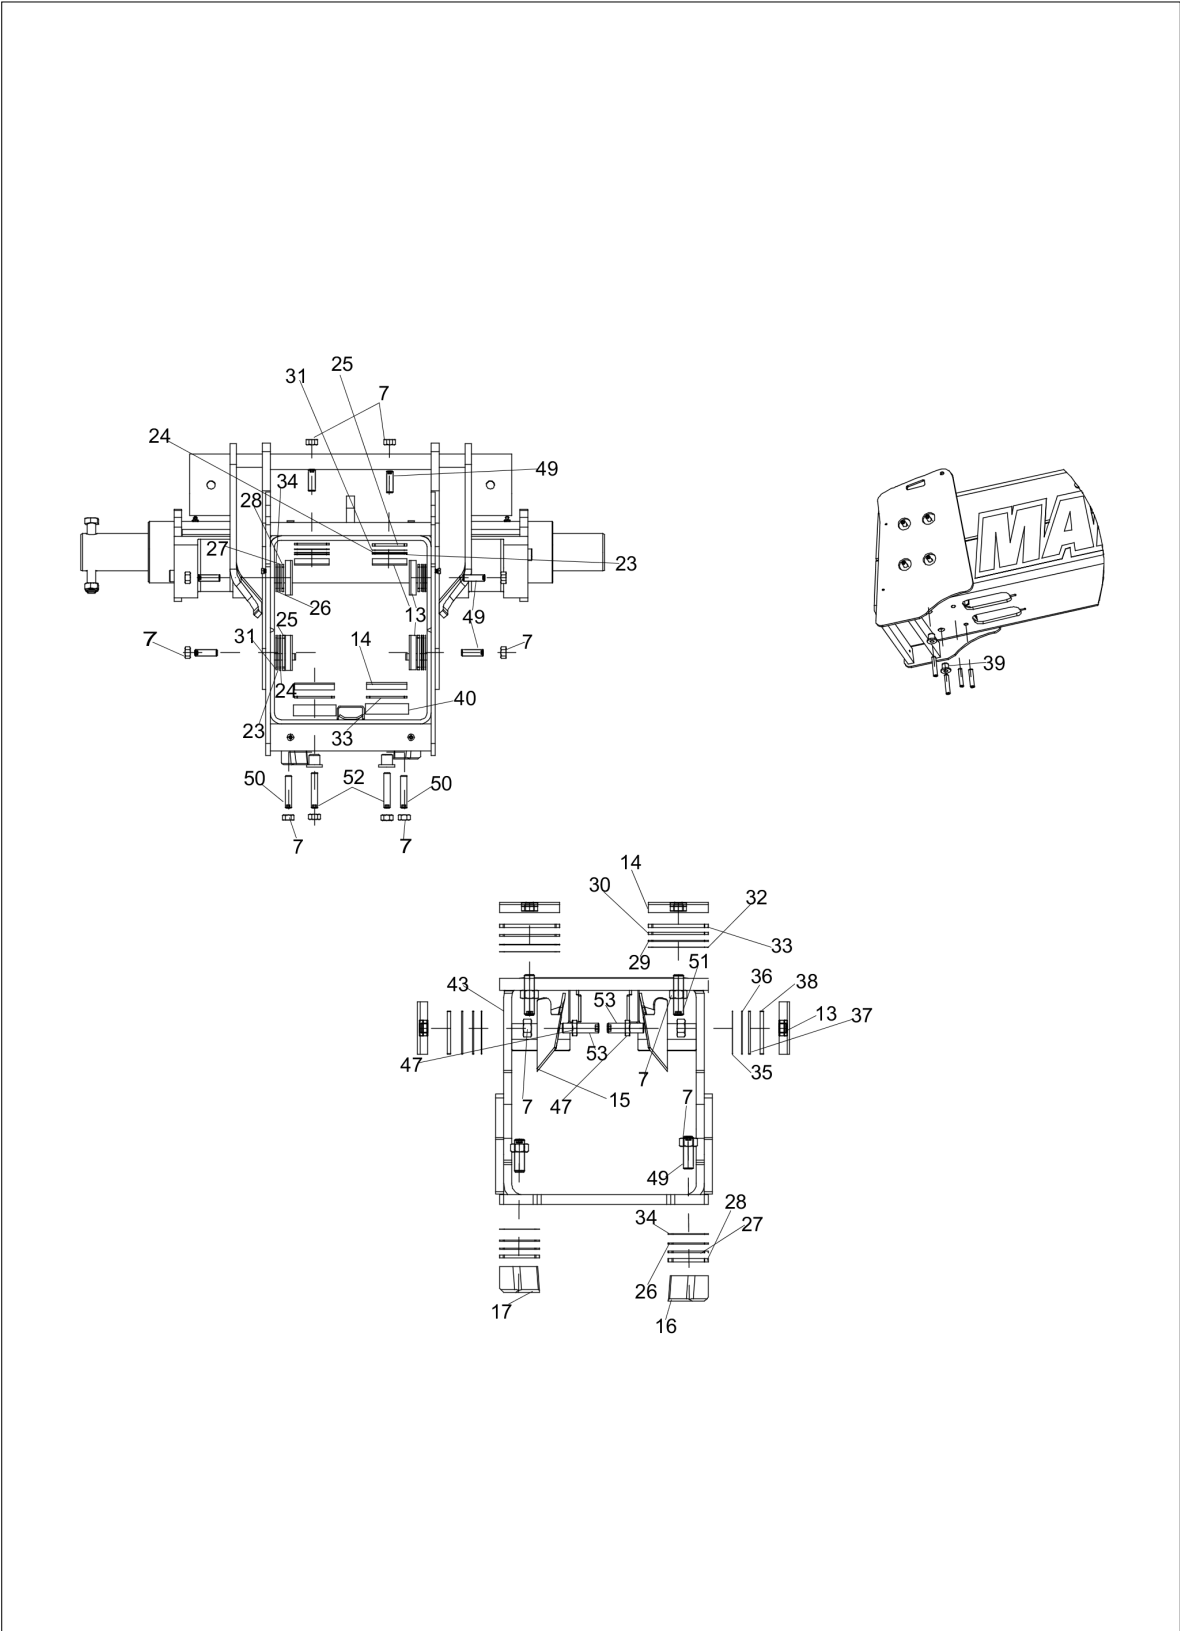

## 53110945 HYDRAULIC PRINCIPLE

Item	Part No.	Name	Qty	Remarks
34	53100936	BRACKET-GEAR PUMP MOUNT	1	
35	53101423	WASHER M14	2	
36	53101431	SPRING LOCK WASHER M8	10	
37	53101433	WASHER M10 GRADE 10	4	
38	53102254	PLATE CLAMP MOUNT REAR	1	
39	53102255	PLATE CLAMP MOUNT MIDDLE	1	
40	53102256	PLATE CLAMP MOUNT FRONT	1	
41	53107158	O-RING	1	
42	53108391	TANK CAP	1	
43	53109537	HEX SOCKET HEAD SCREW ,M8 L35	10	
44	53110027	MAIN VALVE_LCB KIT 4 SPOOL	1	
45	53109924	HEX HEAD BOLT M14X2 L40 G 8.8	2	
46	1H0240	MINIMESS TEST COUPLING	1	
47	53110051	HOSE-PUMP TO MAIN VALVE	1	
48	53110096	GE 30X M27 X2 - S - ED	1	
49	53110138	MAIN VALVE MOUNT W/A	1	
50	53110776	KNOB MONOLEVER M12X1.75	1	
51	53110301	MALE STUD COUPLINGXGE20XM27X2	1	
52	6109377M1	ELBOW SUCTION	1	
53	3009694X1	HEX NUT M10 THIN	1	
54	53107864	HEX HD CHECK NUT M12X1.75 G 8	2	
55	53110104	LEVER DISTRIBUTOR	1	
56	53110466	LEVER DISTRIBUTOR MONOLEVER	1	
57	53110792	LEVER KNOB M10X1.5 MM	1	
58	53110766	HEX NUT M12X1.75 THIN	1	
59	53112045	SHIM	3	