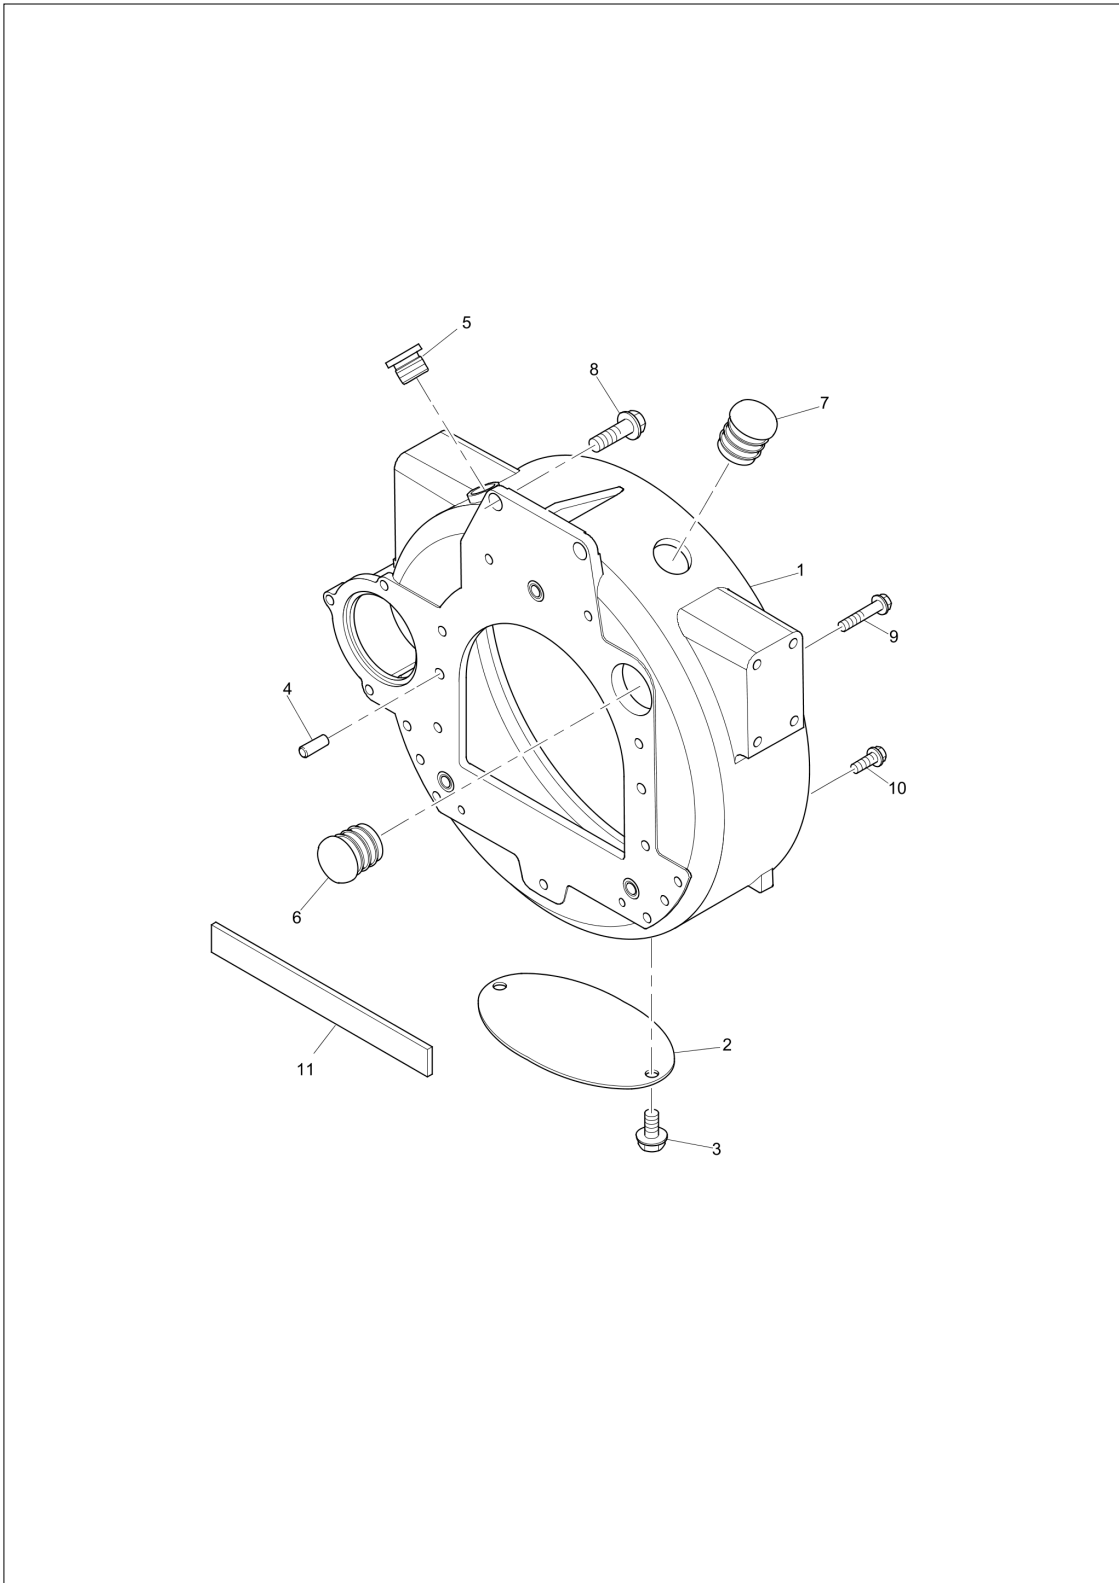

FLYWHEEL HOUSING -PERKINS (562567)

ASSEMBLY PERKINS ENGINE -TH