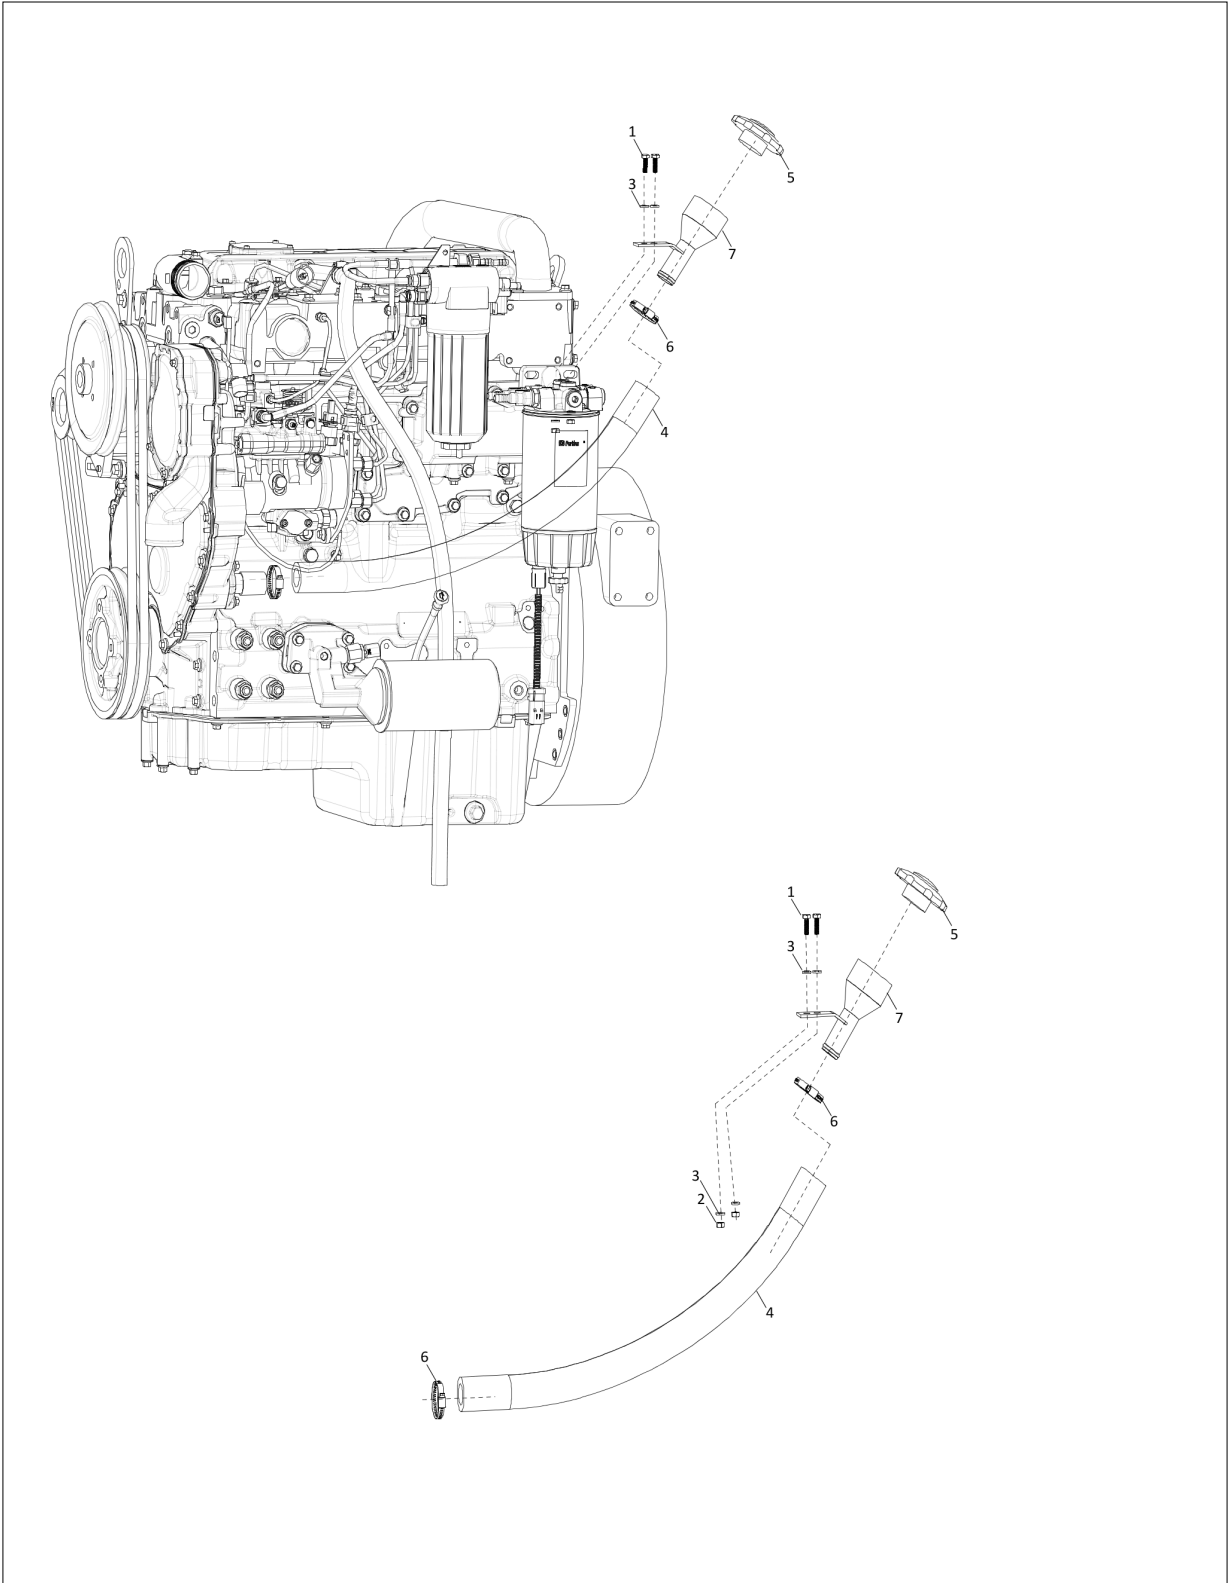

ASSEMBLY REMOTE OIL FILLER

LUBRICATION SYSTEM

BOTTOM OVERHAULING KIT

Item	Part No.	Name	Qty	Remarks
1	962051	GASKET KIT - BOTTOM	1	
2	604887	SEAL - REOS HOUSING	1	
3	563758	SEAL - O RING	1	
4	474060	OLIVE	1	
5	477781	GASKET	1	
6	959288	GASKET - SUMP	1	
7	474129	SEAL - O RING	10	
8	748832	SEAL - O RING	1	
9	962052	SEAL - O RING	1	
10	550575	SEALING RING	1	
11	604973	GASKET - OIL FILTER HEAD	2	
12	705438	GASKET - OIL FILTER HEAD	1	
13	943337	SEAL KIT	1	
14	706970	GASKET - OIL COOLER	1	
15	702013	GASKET - OIL COOLER	2	
16	943338	SEALING RING	2	
17	NSS	LEAFLET	1	
18	796555	GASKET	1	
19	604988	GASKET - WATER PUMP	1	
20	706972	GASKET - TIMING CASE	1	
21	706971	SEAL - FRONT END OIL	1	
22	702056	GASKET - TIMING CASE COVER	1	
23	962053	SEAL - O RING	1	
24	962054	SEAL - O RING	1	
25	705953	WASHER	2	
26	604977	SEAL - O RING	1	
27	604975	SEAL - O RING	2	
28	604922	SEAL - O RING	1