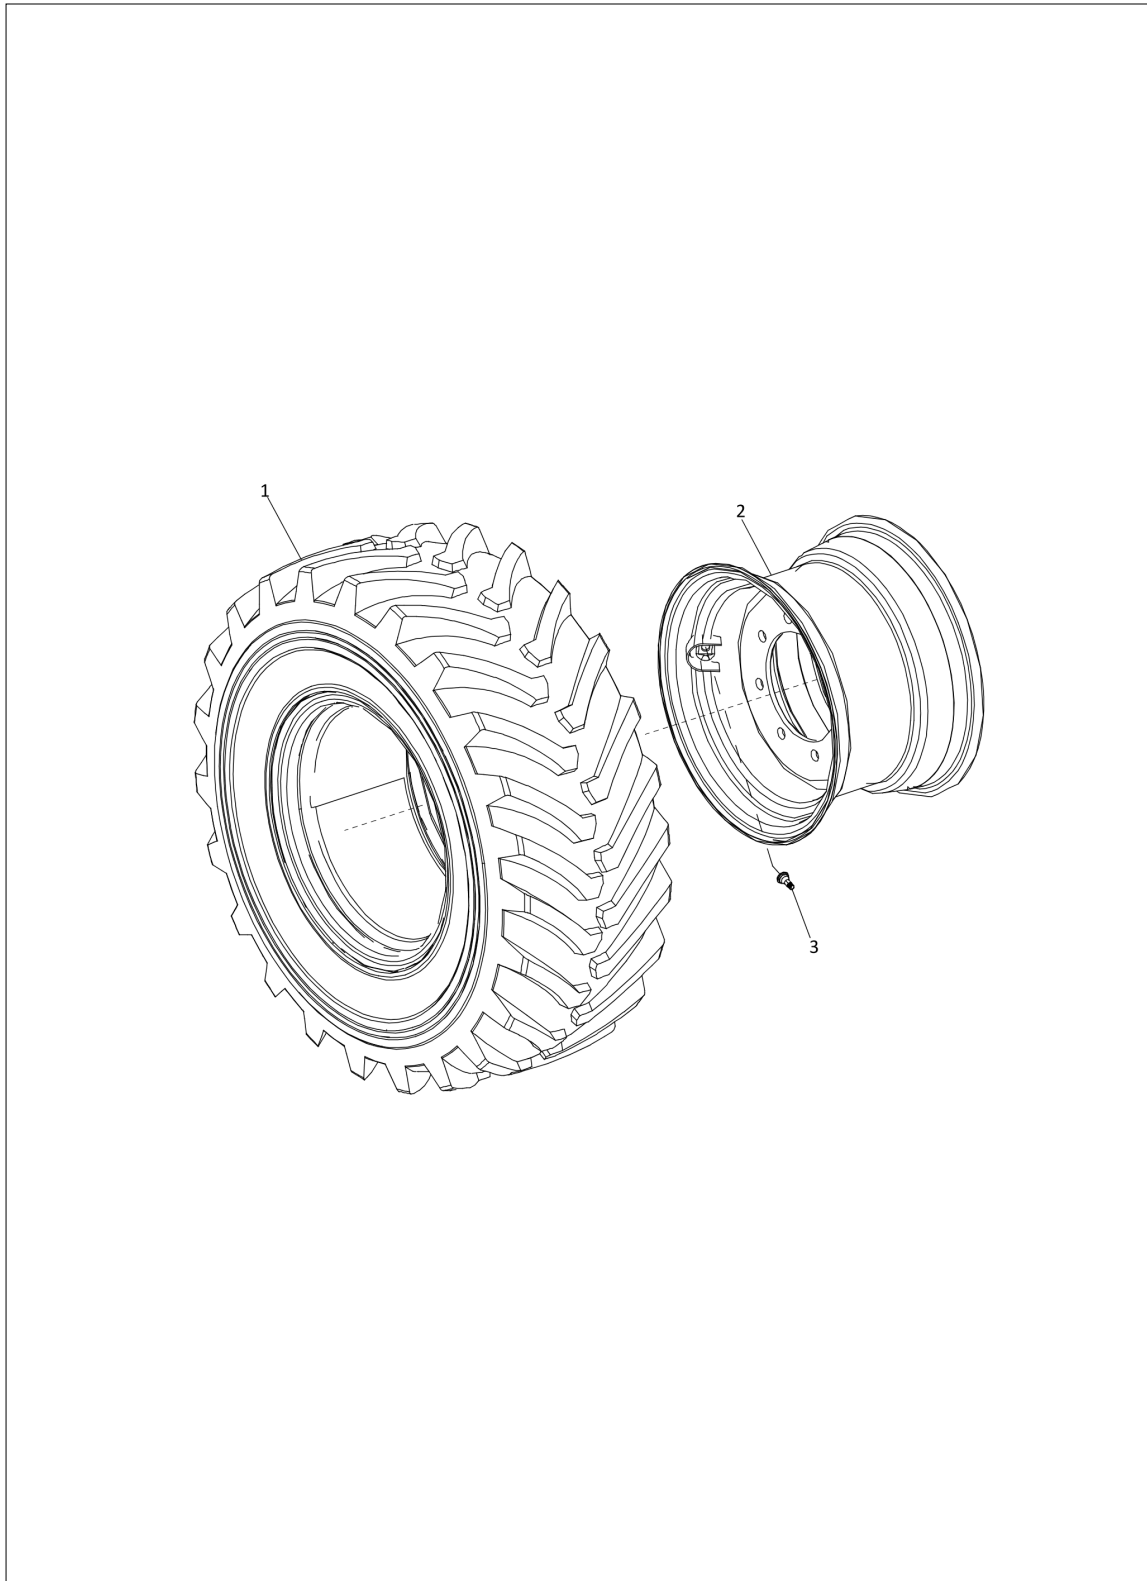

## 53110945 HYDRAULIC PRINCIPLE

Item	Part No.	Name	Qty	Remarks
34	53100936	BRACKET-GEAR PUMP MOUNT	1	
35	53101423	WASHER M14	2	
36	53101431	SPRING LOCK WASHER M8	10	
37	53101433	WASHER M10 GRADE 10	4	
38	53102254	PLATE CLAMP MOUNT REAR	1	
39	53102255	PLATE CLAMP MOUNT MIDDLE	1	
40	53102256	PLATE CLAMP MOUNT FRONT	1	
41	53107158	O-RING	1	
42	53108391	TANK CAP	1	
43	53109537	HEX SOCKET HEAD SCREW ,M8 L35	10	
44	53110027	MAIN VALVE_LCB KIT 4 SPOOL	1	
45	53109924	HEX HEAD BOLT M14X2 L40 G 8.8	2	
46	1H0240	MINIMESS TEST COUPLING	1	
47	53110051	HOSE-PUMP TO MAIN VALVE	1	
48	53110096	GE 30X M27 X2 - S - ED	1	
49	53110138	MAIN VALVE MOUNT W/A	1	
50	53110776	KNOB MONOLEVER M12X1.75	1	
51	53110301	MALE STUD COUPLINGXGE20XM27X2	1	
52	6109377M1	ELBOW SUCTION	1	
53	3009694X1	HEX NUT M10 THIN	1	
54	53107864	HEX HD CHECK NUT M12X1.75 G 8	2	
55	53110104	LEVER DISTRIBUTOR	1	
56	53110466	LEVER DISTRIBUTOR MONOLEVER	1	
57	53110792	LEVER KNOB M10X1.5 MM	1	
58	53110766	HEX NUT M12X1.75 THIN	1	
59	53112045	SHIM	3	