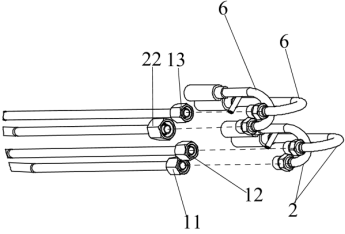

- Please note: If there is no response to CLICKING the link, please download this PDF first and then click on it.

CLICK HERE TO **DOWNLOAD** THE COMPLETE MANUAL

943850 TRANSMISSION SOLENOID VALVE-TH

GEAR BOX ASSEMBLY

## 53110945 HYDRAULIC PRINCIPLE

Item	Part No.	Name	Qty	Remarks
34	53100936	BRACKET-GEAR PUMP MOUNT	1	
35	53101423	WASHER M14	2	
36	53101431	SPRING LOCK WASHER M8	10	
37	53101433	WASHER M10 GRADE 10	4	
38	53102254	PLATE CLAMP MOUNT REAR	1	
39	53102255	PLATE CLAMP MOUNT MIDDLE	1	
40	53102256	PLATE CLAMP MOUNT FRONT	1	
41	53107158	O-RING	1	
42	53108391	TANK CAP	1	
43	53109537	HEX SOCKET HEAD SCREW ,M8 L35	10	
44	53110027	MAIN VALVE_LCB KIT 4 SPOOL	1	
45	53109924	HEX HEAD BOLT M14X2 L40 G 8.8	2	
46	1H0240	MINIMESS TEST COUPLING	1	
47	53110051	HOSE-PUMP TO MAIN VALVE	1	
48	53110096	GE 30X M27 X2 - S - ED	1	
49	53110138	MAIN VALVE MOUNT W/A	1	
50	53110776	KNOB MONOLEVER M12X1.75	1	
51	53110301	MALE STUD COUPLINGXGE20XM27X2	1	
52	6109377M1	ELBOW SUCTION	1	
53	3009694X1	HEX NUT M10 THIN	1	
54	53107864	HEX HD CHECK NUT M12X1.75 G 8	2	
55	53110104	LEVER DISTRIBUTOR	1	
56	53110466	LEVER DISTRIBUTOR MONOLEVER	1	
57	53110792	LEVER KNOB M10X1.5 MM	1	
58	53110766	HEX NUT M12X1.75 THIN	1	
59	53112045	SHIM	3	