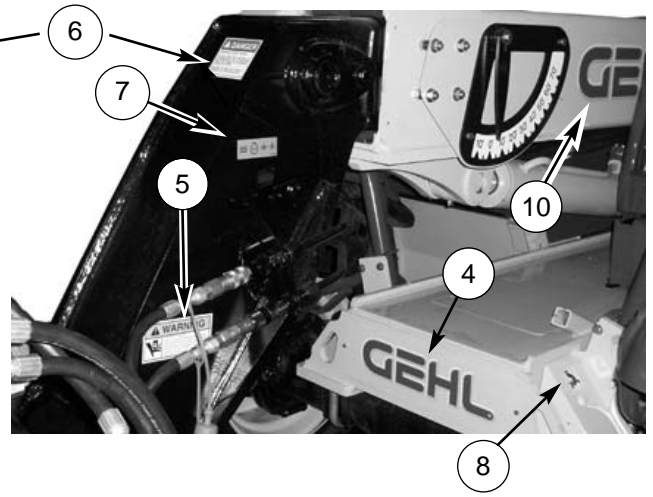

Telescopic Handler

Boom Hydraulics

Attachment Locking Circuit (CT6-18 Turbo)

Ref. No.	Part No.	Description	Qty. Req.	Ref. No.	Part No.	Description	Qty. Req.
01	217104	ATTACHMENT KIT	1	12	218525	HOSE.	1
		<i>(Includes items 2-22)</i>		13	218356	ADAPTER	2
02	217105	ADAPTER	2	14	217108	CYLINDER.	1
03	217920	O-RING.	AR	15	217109	BUSHING	2
04	217103	ADAPTER	4	16	217110	HOSE.	1
05	217929	SEAL.	AR	17	217111	STOP.	1
06	219943	HOSE.	1	18	217112	BOLT	2
07	217947	O-RING.	AR	19	219050	WASHER.	2
08	217106	VALVE	1	20	219617	BOLT	1
09	217107	BOLT	2	21	218361	PLATE	1
10	218459	WASHER.	2	22	218363	HALF CLAMP	2
11	219168	NUT	2				

Telescopic Handler

Hydraulics

Hydraulic Controller

Ref. No.	Part No.	Description	Qty. Req.	Ref. No.	Part No.	Description	Qty. Req.
01	217292	CONTROLLER UNIT.....	1	10	219587	SHEATH	2
02	217037	CAP (YELLOW).....	2	11	219582	BELLOWS	1
03	217038	CAP (GREEN).....	2	12	218389	PIN.....	1
04	217039	RUBBER	1	13	217041	FEMALE CONNECTOR	1
05	219583	SWITCH.....	5	14	219261	MALE CABLE TERMINAL.....	8
06	219584	RUBBER	1	15	217042	HANDLE	1
07	219585	CAP (GREY)	1	16	218347	CLAMP	2
08	219586	WIRE HARNESS.....	2	17	219929	BOLT	1
09	217040	WIRE HARNESS.....	8	18	218375	CLAMP	1

Telescopic Handler

Hydraulic Components

Attachment Locking Cylinder (CT6-18)

Ref. No.	Part No.	Description	Qty. Req.	Ref. No.	Part No.	Description	Qty. Req.
01	217108	ATTACHMENT CYLINDER	1	10	217095	SEAL	1
02	217087	CYLINDER BODY	1	11	217096	SEAL	1
03	217088	LOCK PIN	1	12	219158	O-RING	1
04	217089	SCREEN	1	13	217097	SPACER	1
05	217090	PLUG	1	14	217098	CYLINDER PISTON	1
06	217091	SEAL	1	15	217099	O-RING	1
07	217092	VALVE	1	16	217100	SEAL	1
08	217093	CYLINDER ROD	1	17	217101	NUT	1
09	217094	HEAD GLAND	1	18	217102	SEAL KIT	1