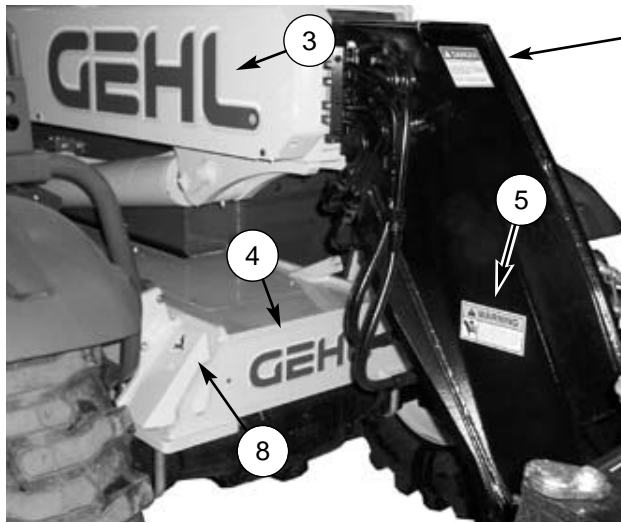

Telescopic Handler

Boom Hydraulics

Attachment Locking Circuit (CT6-18 Turbo)

Ref. No.	Part No.	Description	Qty. Req.	Ref. No.	Part No.	Description	Qty. Req.
01	217104	ATTACHMENT KIT	1	12	218525	HOSE.	1
		<i>(Includes items 2-22)</i>		13	218356	ADAPTER	2
02	217105	ADAPTER	2	14	217108	CYLINDER.	1
03	217920	O-RING.	AR	15	217109	BUSHING	2
04	217103	ADAPTER	4	16	217110	HOSE.	1
05	217929	SEAL.	AR	17	217111	STOP.	1
06	219943	HOSE.	1	18	217112	BOLT	2
07	217947	O-RING.	AR	19	219050	WASHER.	2
08	217106	VALVE	1	20	219617	BOLT	1
09	217107	BOLT	2	21	218361	PLATE	1
10	218459	WASHER.	2	22	218363	HALF CLAMP	2
11	219168	NUT	2				

Telescopic Handler

Hydraulics

Hydraulic Controller

Ref. No.	Part No.	Description	Qty. Req.	Ref. No.	Part No.	Description	Qty. Req.
01	217292	CONTROLLER UNIT.....	1	10	219587	SHEATH	2
02	217037	CAP (YELLOW).....	2	11	219582	BELLOWS	1
03	217038	CAP (GREEN).....	2	12	218389	PIN.....	1
04	217039	RUBBER	1	13	217041	FEMALE CONNECTOR	1
05	219583	SWITCH.....	5	14	219261	MALE CABLE TERMINAL.....	8
06	219584	RUBBER	1	15	217042	HANDLE	1
07	219585	CAP (GREY)	1	16	218347	CLAMP	2
08	219586	WIRE HARNESS.....	2	17	219929	BOLT	1
09	217040	WIRE HARNESS.....	8	18	218375	CLAMP	1

Telescopic Handler

Hydraulic Components

Attachment Locking Cylinder (CT6-18)

Ref. No.	Part No.	Description	Qty. Req.	Ref. No.	Part No.	Description	Qty. Req.
01	217108	ATTACHMENT CYLINDER	1	10	217095	SEAL	1
02	217087	CYLINDER BODY	1	11	217096	SEAL	1
03	217088	LOCK PIN	1	12	219158	O-RING	1
04	217089	SCREEN	1	13	217097	SPACER	1
05	217090	PLUG	1	14	217098	CYLINDER PISTON	1
06	217091	SEAL	1	15	217099	O-RING	1
07	217092	VALVE	1	16	217100	SEAL	1
08	217093	CYLINDER ROD	1	17	217101	NUT	1
09	217094	HEAD GLAND	1	18	217102	SEAL KIT	1