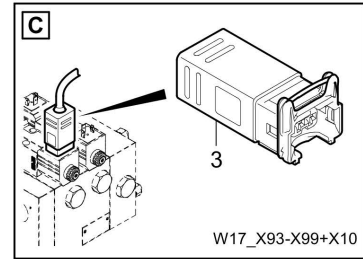

Item	Part No.	Name	Qty	L	C	SN INFO
1	4812035503	Power-timer housing	1			
2	4812035504	Power-timer housing	1			
3	4812029030	Valve plug	1			
4	D977331003	Timer housing	1			
5	D977476443	Valve plug	1			
6	D977477180	Plug	1			
7	4812034791	Plug	1			
Not Shown	4812036585	Harness