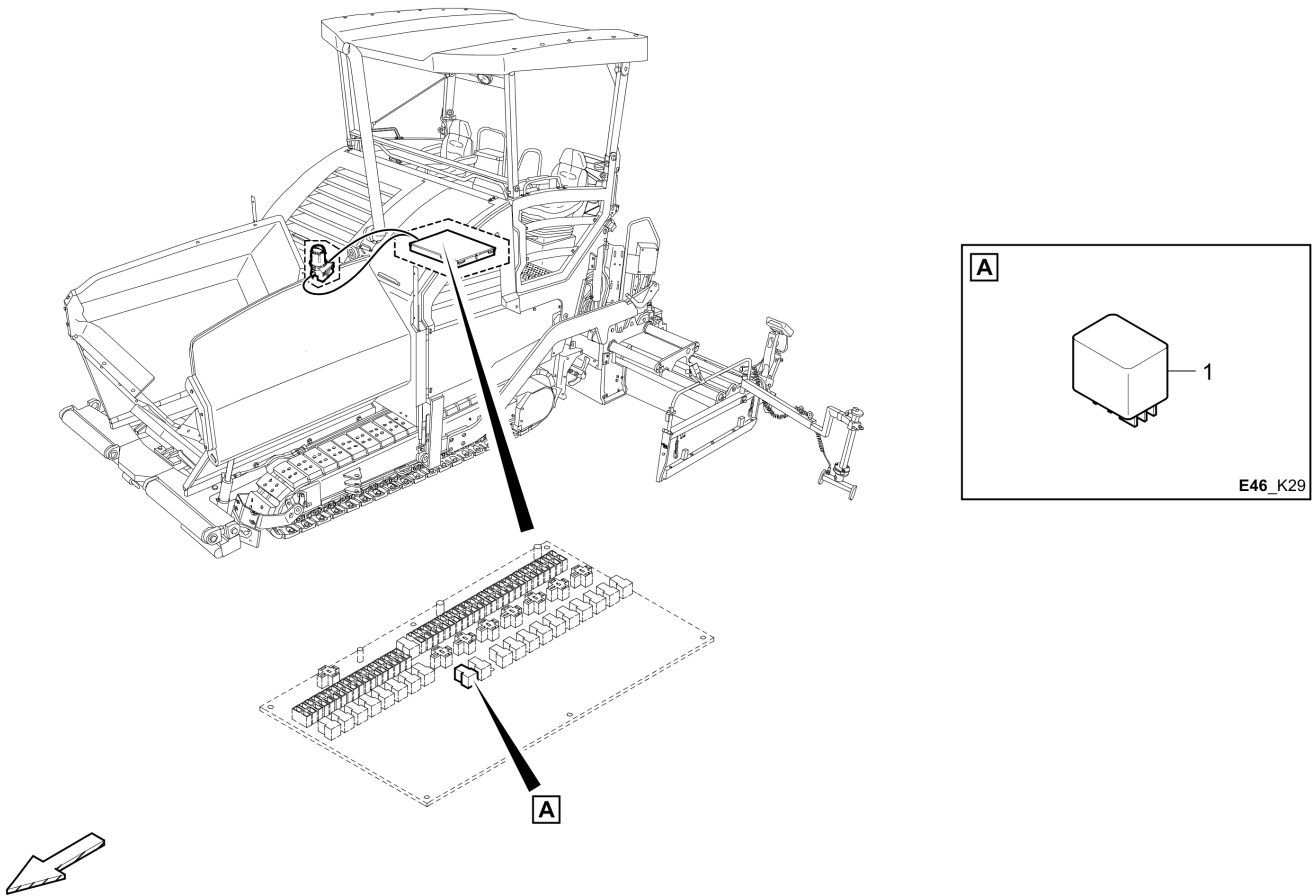

4812035405 Central lubrication 4812030073 El. option central lubrication

Item	Part No.	Name	Qty	L	C	SN INFO
1	D977730412	Micro relay	1