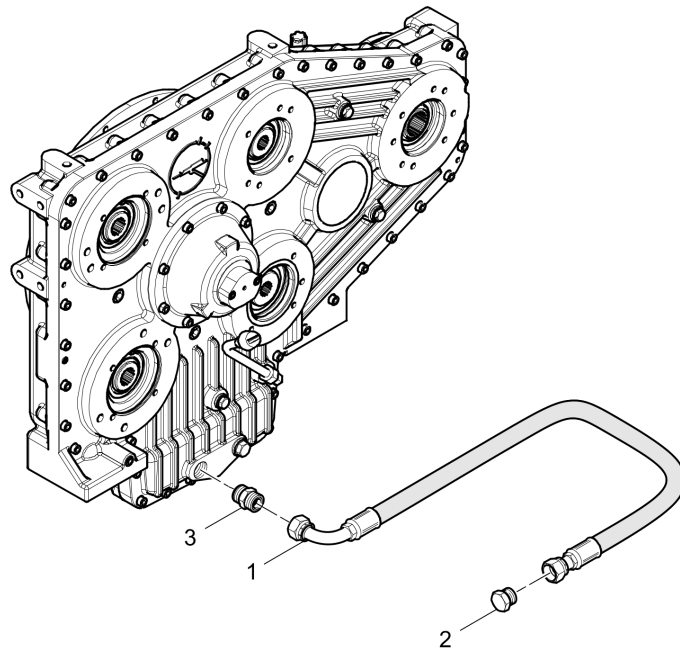

4812039759 Split gear 4812037689 Gear oil drain

Item	Part No.	Name	Qty	L	C	SN INFO
1	4812019103	Hose	1			
2	D961358250	Locking tappet	1			
3	D961935135	Male connector	1