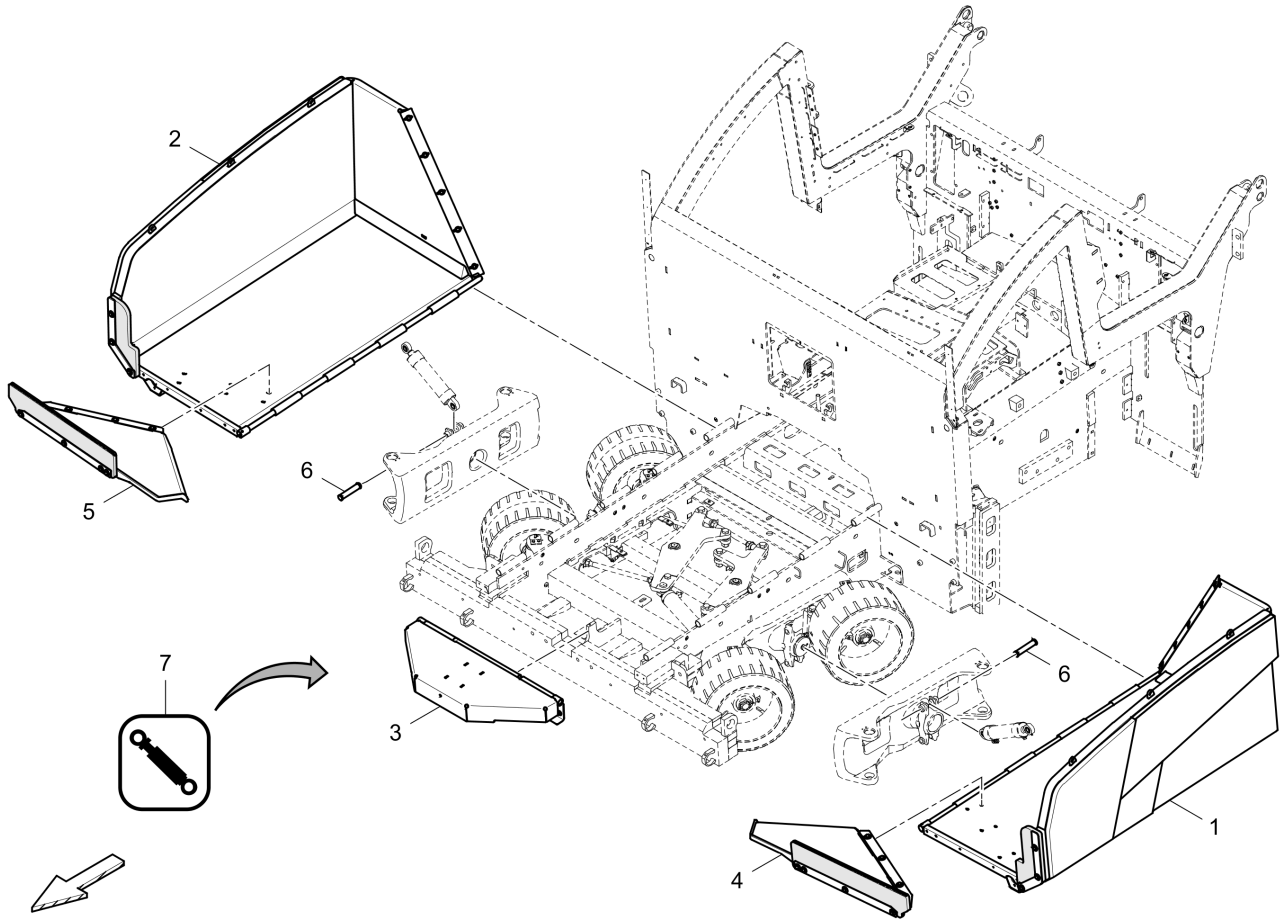

4812229080 Thermo hopper, hydr. fro. hopper 4812229080 Hopper

Item	Part No.	Name	Qty	L	C	SN INFO
1	4812229133	Hopper, l.h.	1			
2	4812229112	Hopper, r.h.	1			
3	4812229136	Front hopper, middle	1			
4	4812226004	Front hopper, l.h.	1			
5	4812226018	Front hopper, r.h.	1			
6	4812033328	Mounting parts	1			
7	4812030538	Hydraulic, front flap	1			

Refer to Parts Online for the most up to date information. The printed information might be outdated.

Wed Oct 07 05:17:13 UTC 2020