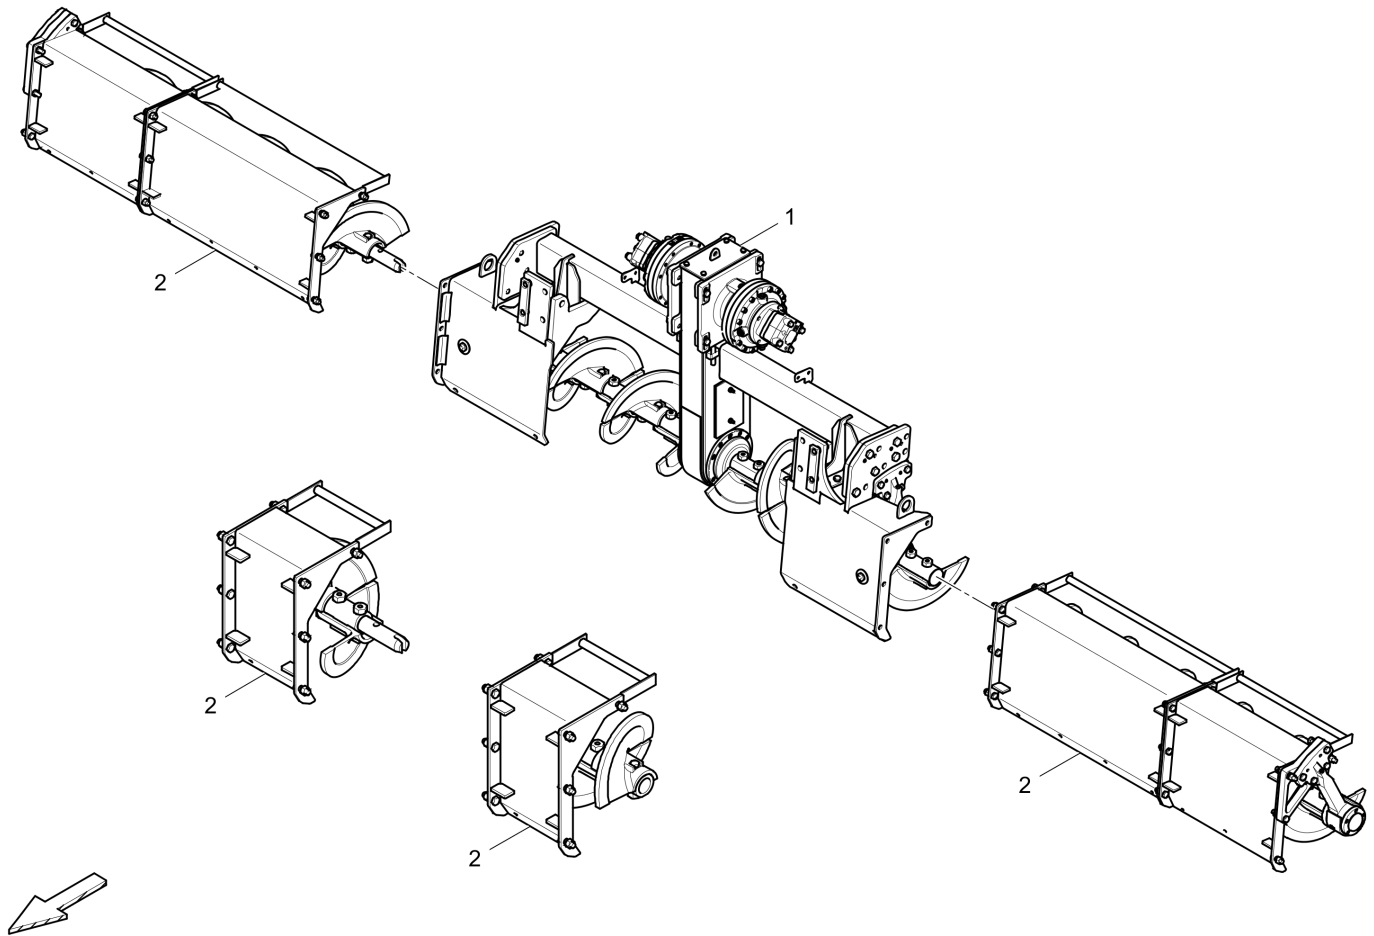

4812233045 Auger Ø380mm, 5.70m 4812233045 Auger Ø380mm, 5.70m

Item	Part No.	Name	Qty	L	C	SN INFO
1	4812233020	Auger Ø380mm, basic width	1			
2	4812047198	Extension part f. auger Ø380mm	1