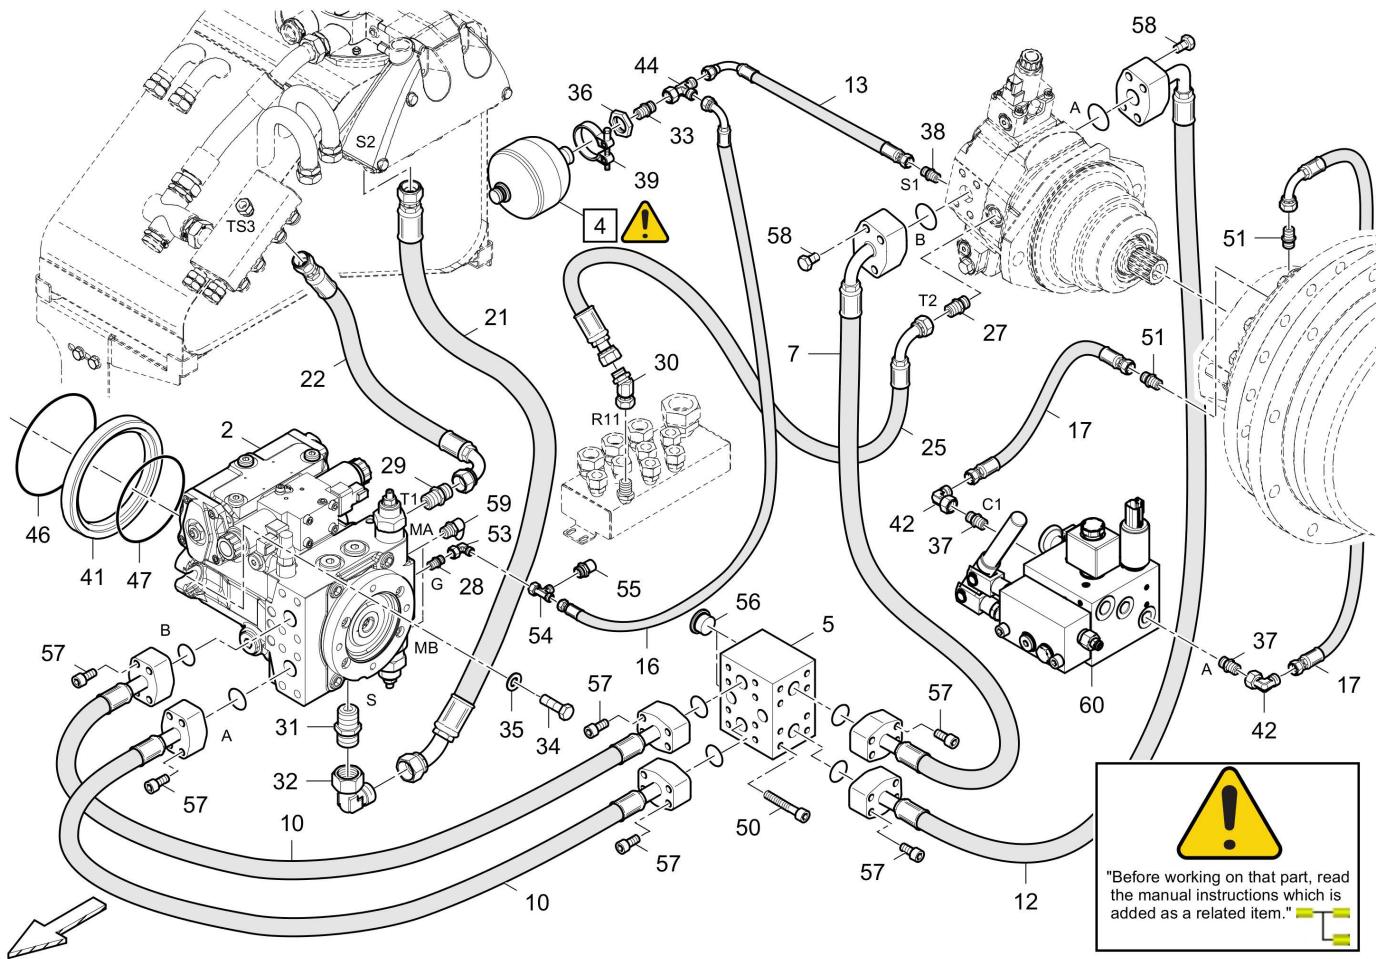

4812018472A Hydraulic, drive system 4812018472A Hydraulic, drive system