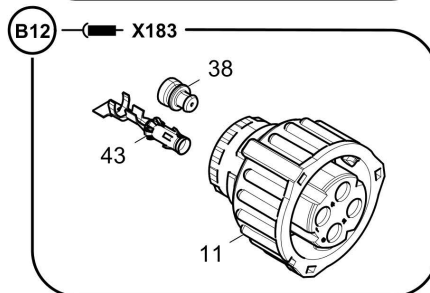

Item	Part No.	Name	Qty	L	C	SN INFO
16	0147135903	Hexagon bolt	3			
17	0147136003	Screw cap	5			
18	4812030823	Retainer	3			
19	0147136303	Screw	6			
20	0333310024	Washer	9			
21	D937910120	Plug screw	2			
22	D932702323	Seal ring	2			
23	5730015118	Hexagon nut	4			
24	0211124903	Hex. sock. screw	4			
25	4812040672	Tank hose	1			
26	4812040670	Elbow socket	2			
27	D930280159	Edge protection x m				
28	4812011621	Ground strap	2	200 mm		
29	0147136203	Hex.bolt M10x25	2			
30	D939505038	Washer	2			
31	0147132203	Hexagon head screw	1			

4812233095 Drive TIER 3 4812009667 Cable W12