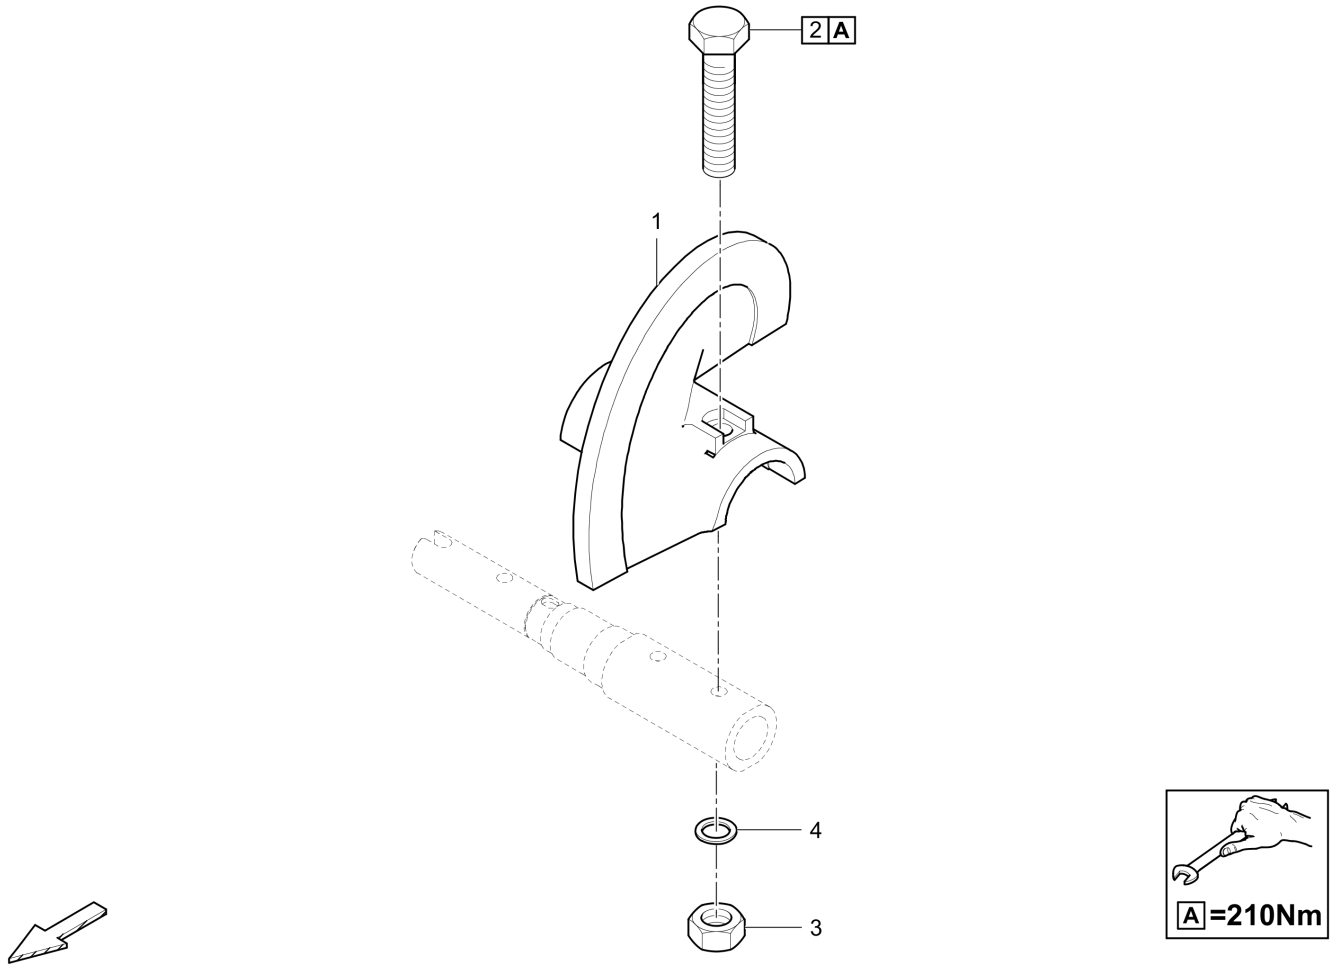

4812032230 Auger Ø380mm, 6,34m 4812032195 Auger wing Ø380mm, l.h.

Item	Part No.	Name	Qty	L	C	SN INFO
1	4738000980	Auger wing, l.h.	1			
2	0147110915	Hexagon head screw	2			
3	4749901556	Nut	2			
4	0333310042	Schnorr-lock washer	2