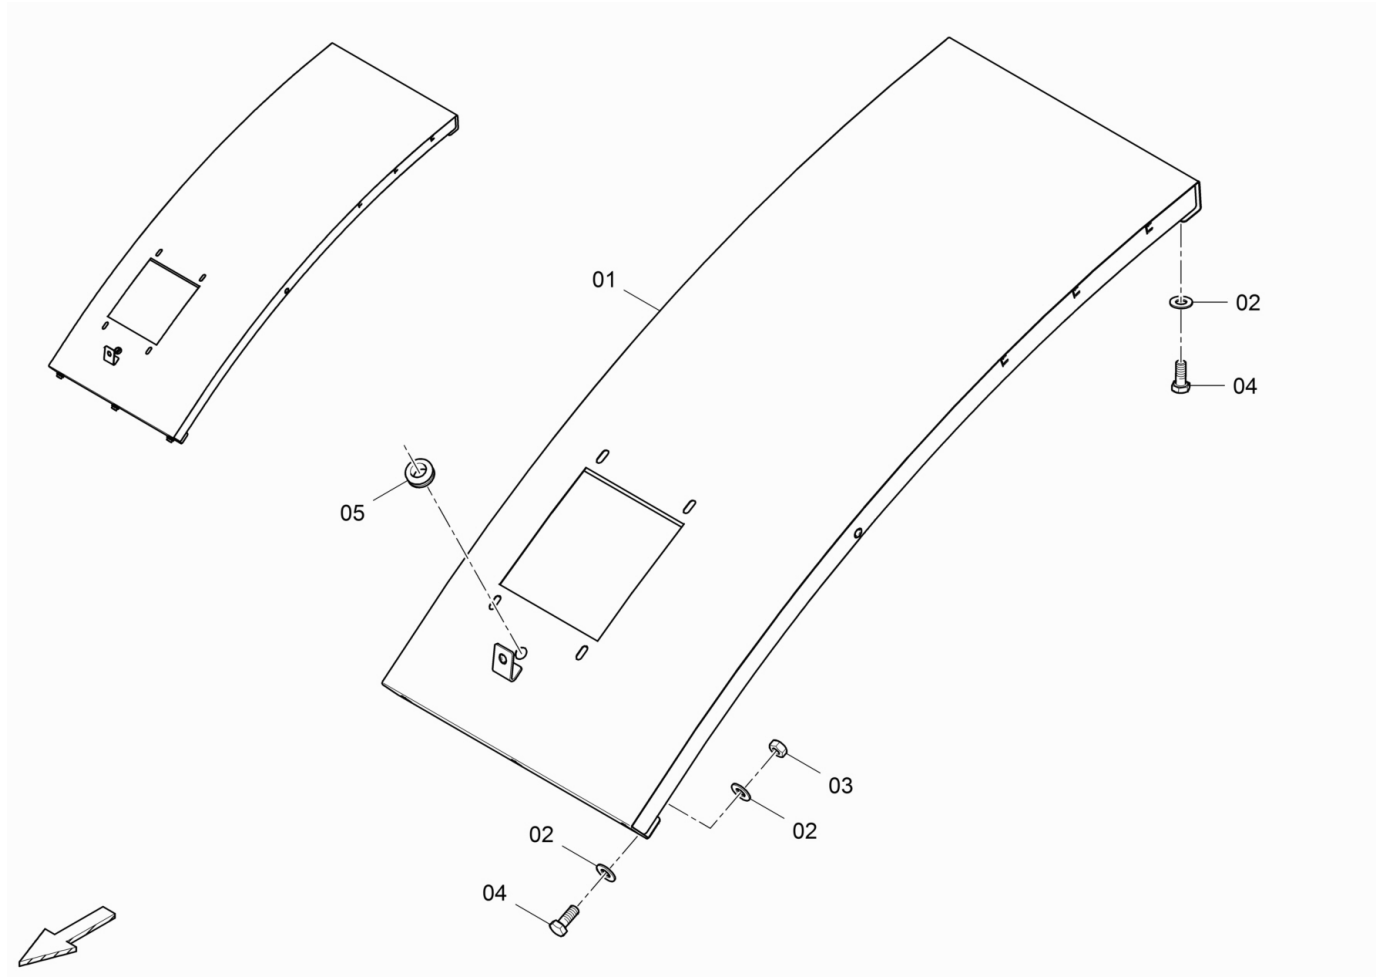

4812226906 Intermediate section 4812225631 Intermediate section

Item	Part No.	Name	Qty	L	C	SN INFO
1	4812225630	Intermediate section	1			
2	D939505038	Washer	9			
3	0266211000	Hexagon nut	3			
4	0147132303	Hexagon bolt	6			
5	D977384154	Cable bushing	1