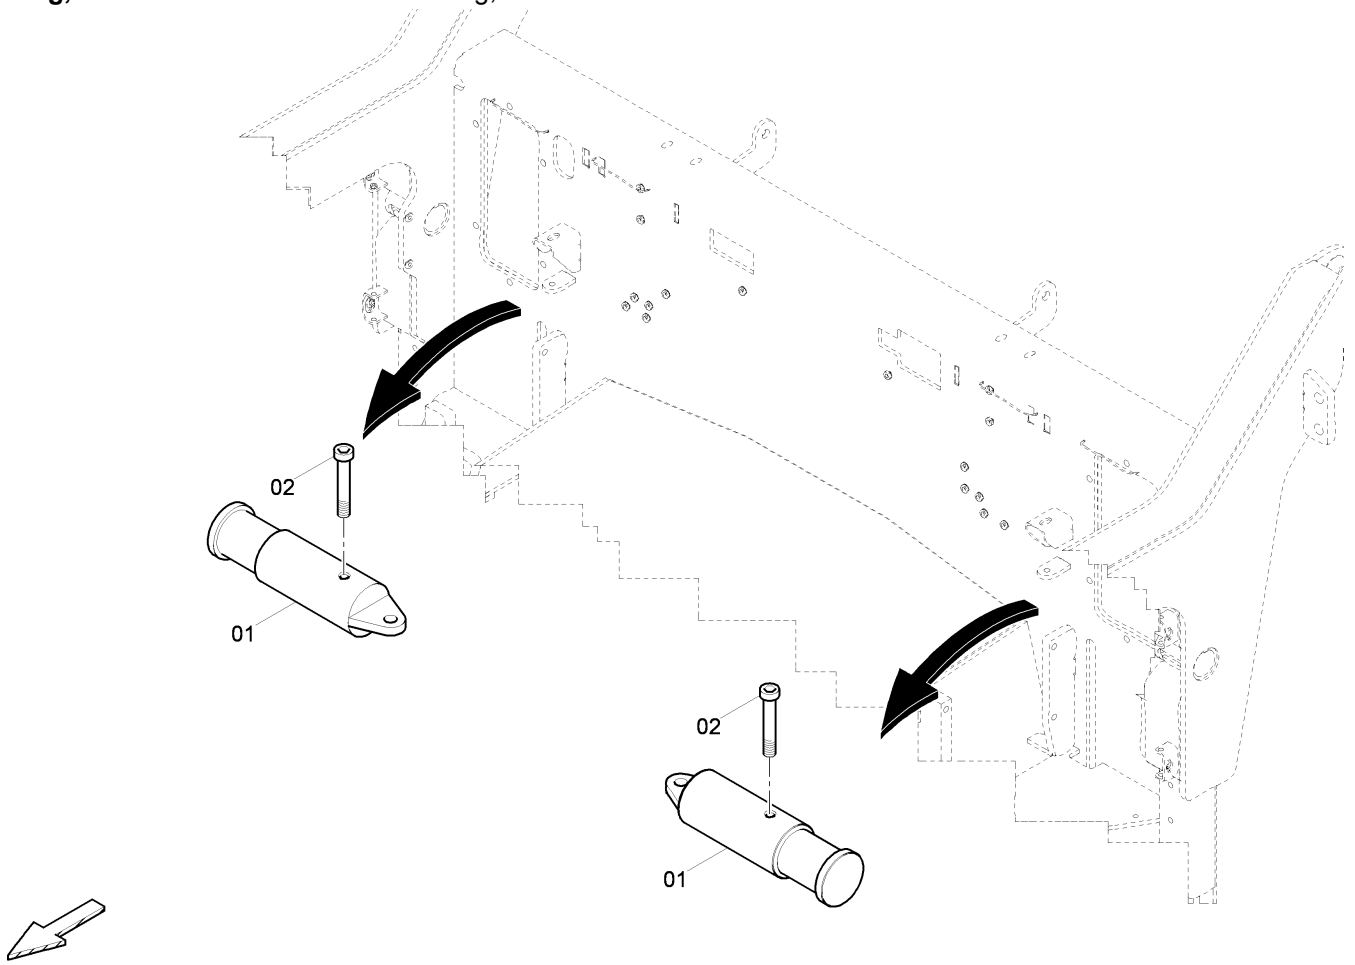

Locking, mechanical 4812029222 Locking, mechanical

Item	Part No.	Name	Qty	L	C	SN INFO
1	4812027549	Bolt	2			
2	0211137503	Screw	2