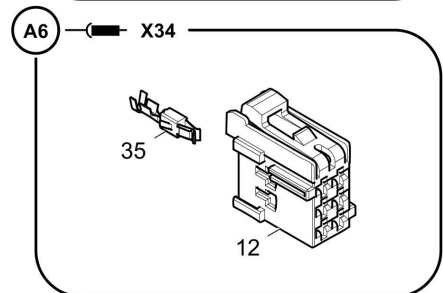

Item	Part No.	Name	Qty	L	C	SN INFO
16	0147135903	Hexagon bolt	3			
17	0147136003	Screw cap	5			
18	4812030823	Retainer	3			
19	0147136303	Screw	6			
20	0333310024	Washer	9			
21	D937910120	Plug screw	2			
22	D932702323	Seal ring	2			
23	5730015118	Hexagon nut	4			
24	0211124903	Hex. sock. screw	4			
25	4812040672	Tank hose	1			
26	4812040670	Elbow socket	2			
27	D930280159	Edge protection x m				
28	4812011621	Ground strap	2	200 mm		
29	0147136203	Hex.bolt M10x25	2			
30	D939505038	Washer	2			
31	0147132203	Hexagon head screw	1			

4812233095 Drive TIER 3 4812009667 Cable W12