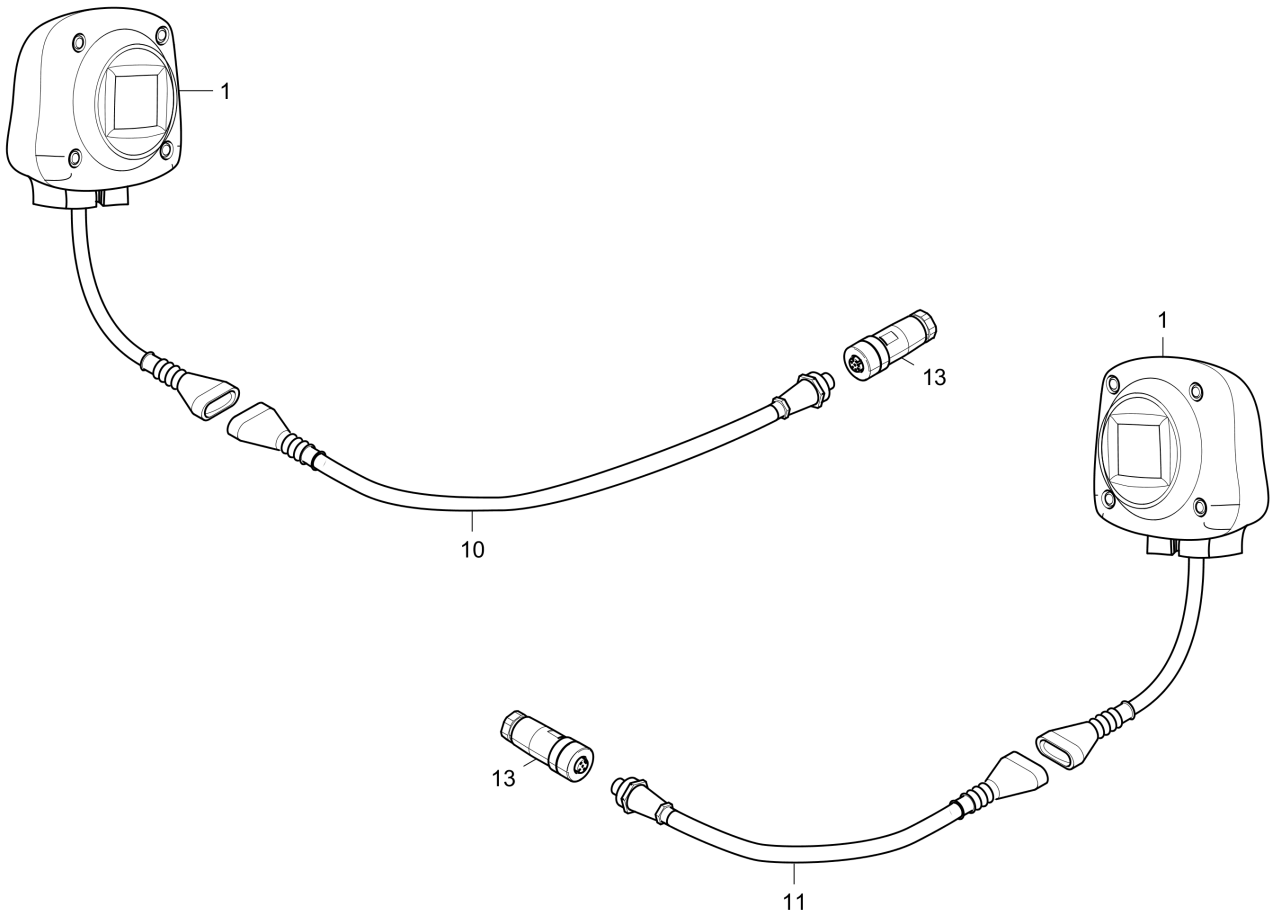

4812017406 Camera system 4812017407 El. option

Item	Part No.	Name	Qty	L	C	SN INFO
1	4812043178	Camera	2			
10	4812017155	Cable W32	1			
11	4812017153	Cable W33	1			
13	D977479754	Wire box	2