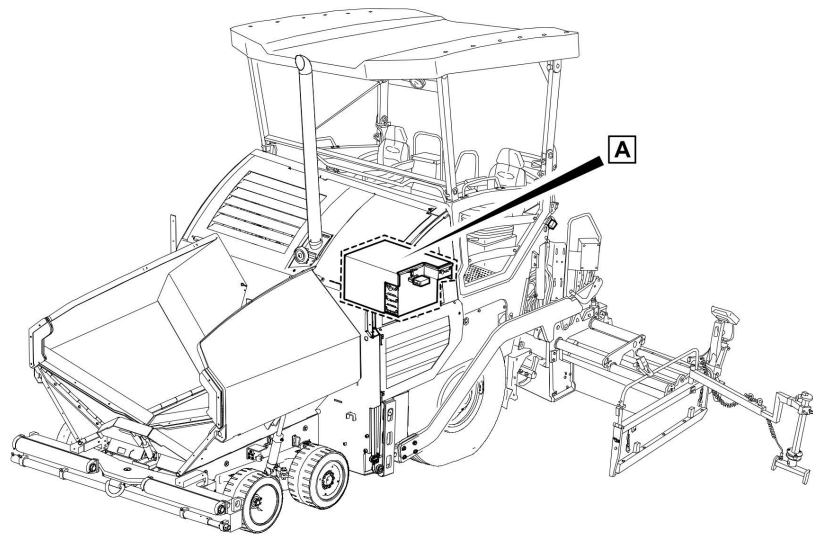

4812016527 Wiring 4812034063 Cable W1

Item	Part No.	Name	Qty	L	C	SN INFO
1	4812034063	Cable W1	1