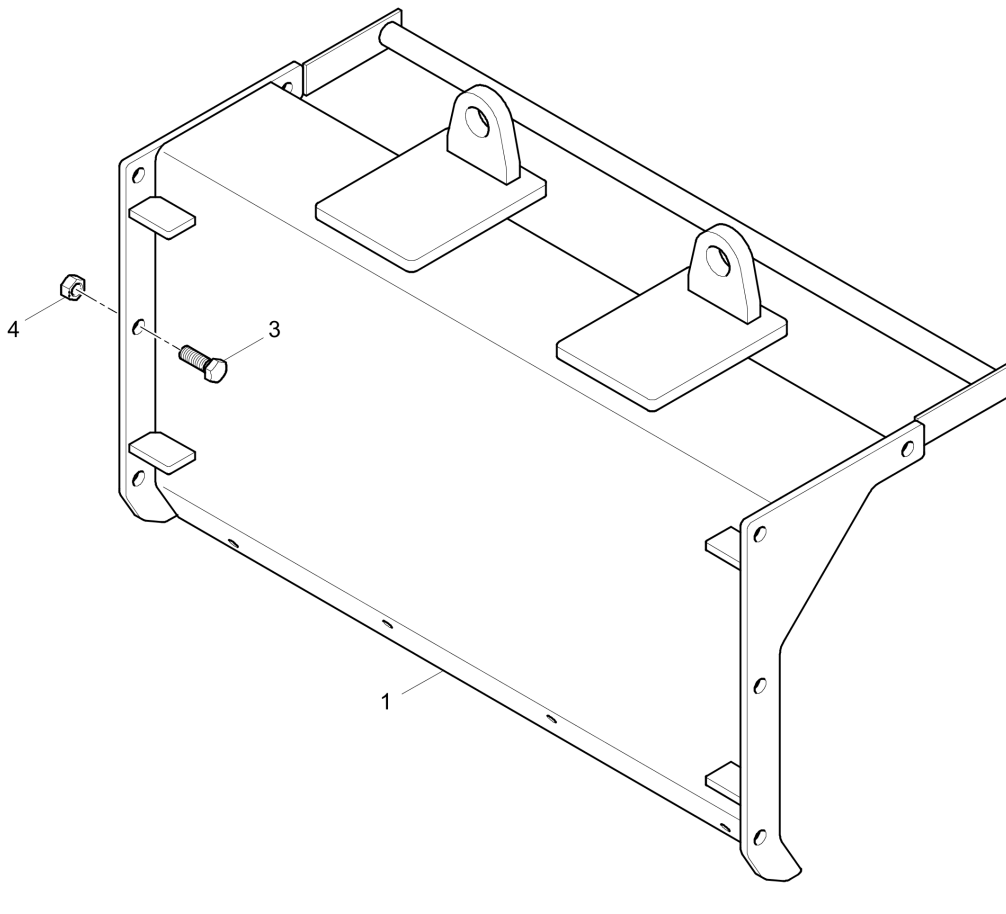

4812032230 Auger Ø380mm, 6,34m 4812028789 Strut material duct L:960mm

Item	Part No.	Name	Qty	L	C	SN INFO
1	4812027066	Material duct 960mm	1			
3	0147147803	Hexagon bolt	4			
4	5730007616	Hexagon nut	4