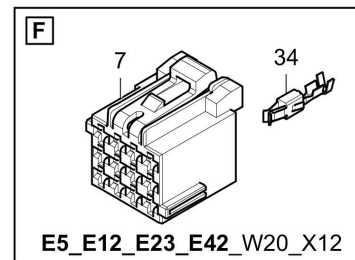

Item	Part No.	Name	Qty	L	C	SN INFO
24	4812032565	Coolant level sensor	1			
26	D977467011	Mounting socket	1			
27	4812034923	Socket	1			
29	D977455758	Fuse holder	2			
30	D977335402	Lamp	2			
31	D977903333	Spot light l.h.	1			
32	D977903332	Spot light r.h.	1			
33	4812028482	Tail lamp r.h.	1			
34	4812028481	Tail lamp l.h.	1			
35	D977335027	Lamp / yellow	1			
36	D977335302	Lamp / parking light	1			
37	D977335322	Lamp	1			
38	4812009135	Lamp holder cpl.	1			
38.1	4812008610	Lamp holder	1			
38.2	D937626269	Screw	2			
38.3	4700600006	Washer	2			
38.4	4700570005	Hexagon nut M	2			
39	D977335020	Bulb 75/70W	1			
40	4812044896	Lamp holder	1			
41	4812046466	Tank sensor	1			
42	4812015286	Angle sensor	1			
43	4812018482	Angle sensor	1			Valid from sn G002184, ff
43	4812030892	Sensor	1			
49	4812033233	Bridge plug	1