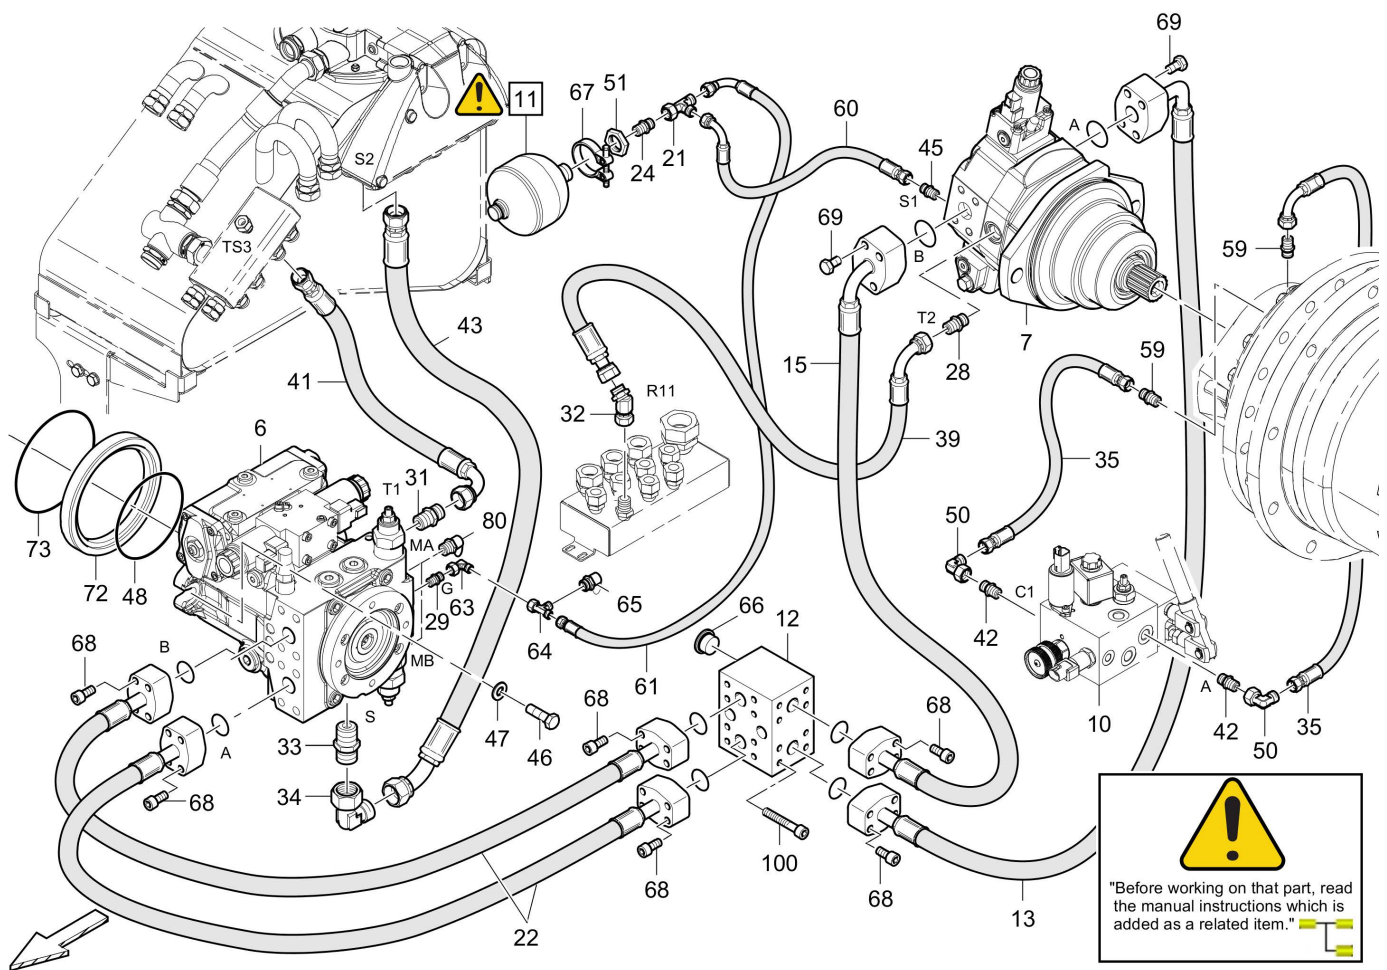

4812030508 Hydraulic, drive system 4812030508 Hydraulic, drive system

"Before working on that part, read the manual instructions which is added as a related item."

Item	Part No.	Name	Qty	L	C	SN INFO
51	0261109974	Hexagon nut	2			
59	D961935227	Stud	4			
60	4812041248	Hose	2			
61	4812041249	Hose	1			
62	4812041250	Hose	1			
63	D961917006	Elbow socket	2			
64	D961919006	Stud	2			
65	D961772635	Test point	2			
66	4812044134	Plug screw	4			
67	D934366015	Clamp	2			
68	0211110442	Hexagon socket head cap screw	48			
69	0147110962	Hexagon head screw	16			
72	4812031893	Adapter	2			
73	4812031888	O-ring	2			
75	4812016766	Valve for hand brake	1			
75.1	4812036469	Coil	1			
75.2	4812035358	Valve	1			
75	4812215499	Valve for hand brake	1			Valid for s/n G002959, ff
75.1	4812035358	Valve	1			
75.2	4812019941	Coil	1			
75.2	4812215505	3/2 way valve	1			
75.2.1	4812215493	Gasket kit	1			
75.2.2	4812215495	Gasket kit, coil	1			
75.3	4812018918	Manual pump	1			
75.4	4812201144	Valve	1			
76	0147132503	Hex. Head screw M8 x 25	4			
77	0301233500	Plain washer	4			
80	D961772668	Test point	4			
100	0211196474	Hexagon socket head cap screw	4