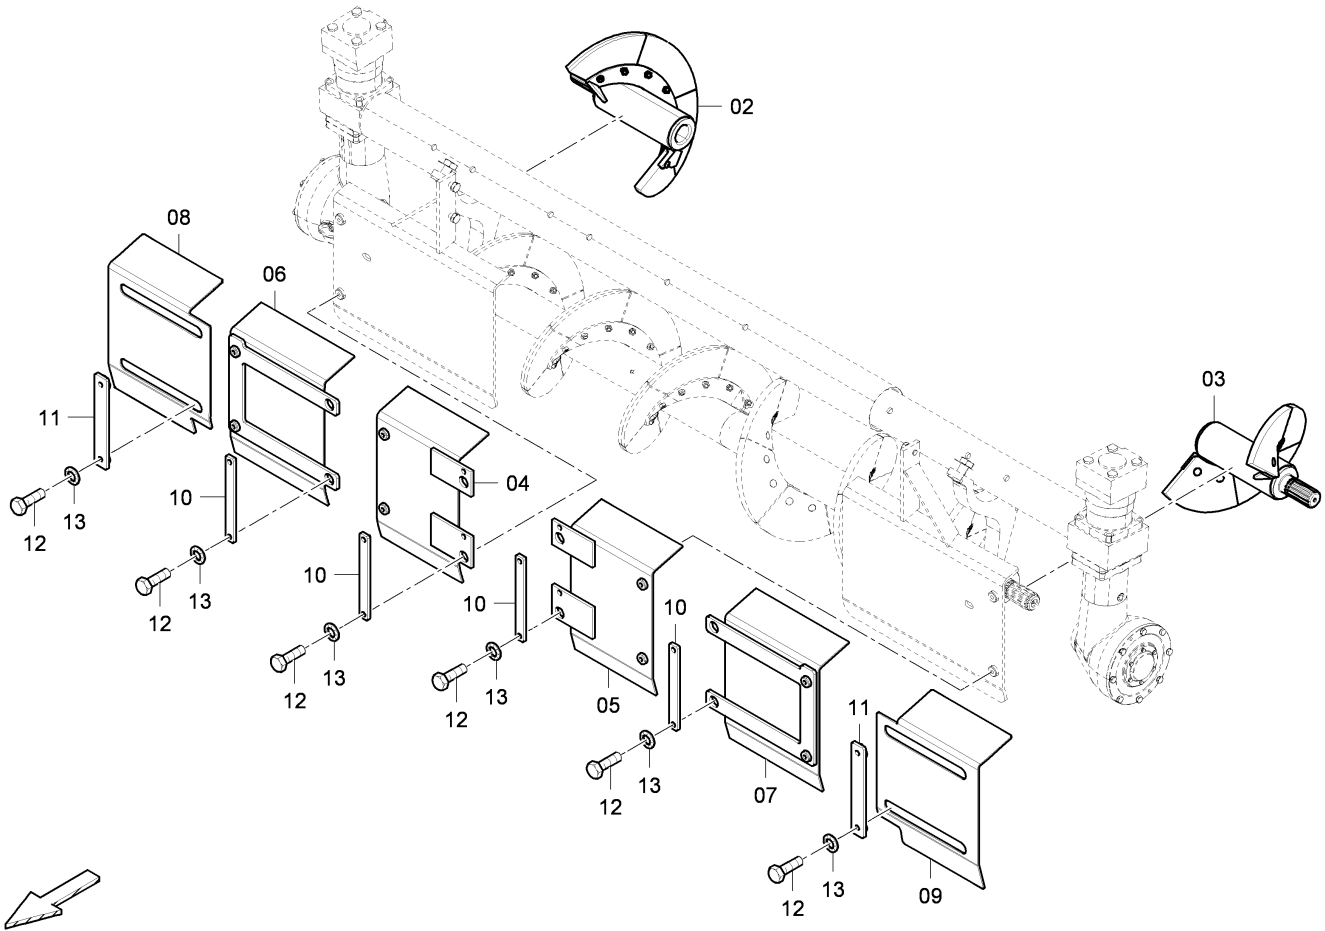

4812042815 Auger Ø380mm 3,06m 4812042815 Auger Ø380mm 3,06m

Item	Part No.	Name	Qty	L	C	SN INFO
2	4812042521	Auger extension, r.h. L:290mm	1			
3	4812042523	Auger extension, l.h. L:290mm	1			
4	4812042691	Guide plate	1			
5	4812042692	Guide plate	1			
6	4812042808	Guide plate	1			
7	4812042809	Guide plate	1			
8	4812042771	Guide plate	1			
9	4812042772	Guide plate	1			
10	4812042801	Lining plate	4			
11	4812042803	Clamping block	2			
12	0147140203	Hex. head screw M12 x 35	12			
13	0333310043	Schnorr-lock washer	12			

Refer to Parts Online for the most up to date information. The printed information might be outdated.

Wed Oct 07 05:23:27 UTC 2020