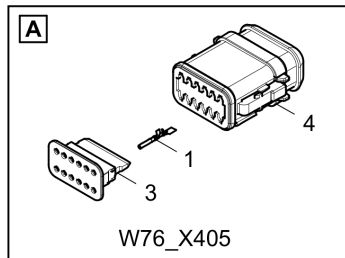

4812018948 Option pave IR ready 4812018734 Harness W76

Item	Part No.	Name	Qty	L	C	SN INFO
1	4812028613	Female contact	5			
3	4812035629	Key	1			
4	4812031377	Plug	1