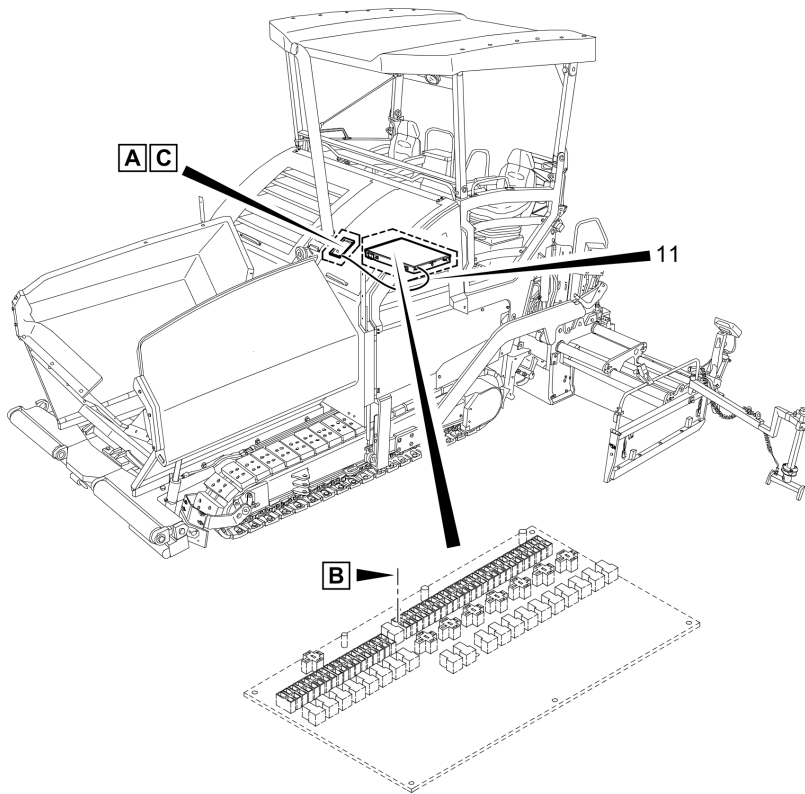

4812029937 Engine room lighting, electric 4812029937 Engine room lighting, electric

Item	Part No.	Name	Qty	L	C	SN INFO
1	4812032841	Lamp interior	1			
2	D977454254	Fuse	1			
3	D977532017	Toggle switch	1			
11	4812019225	Cable W24	1