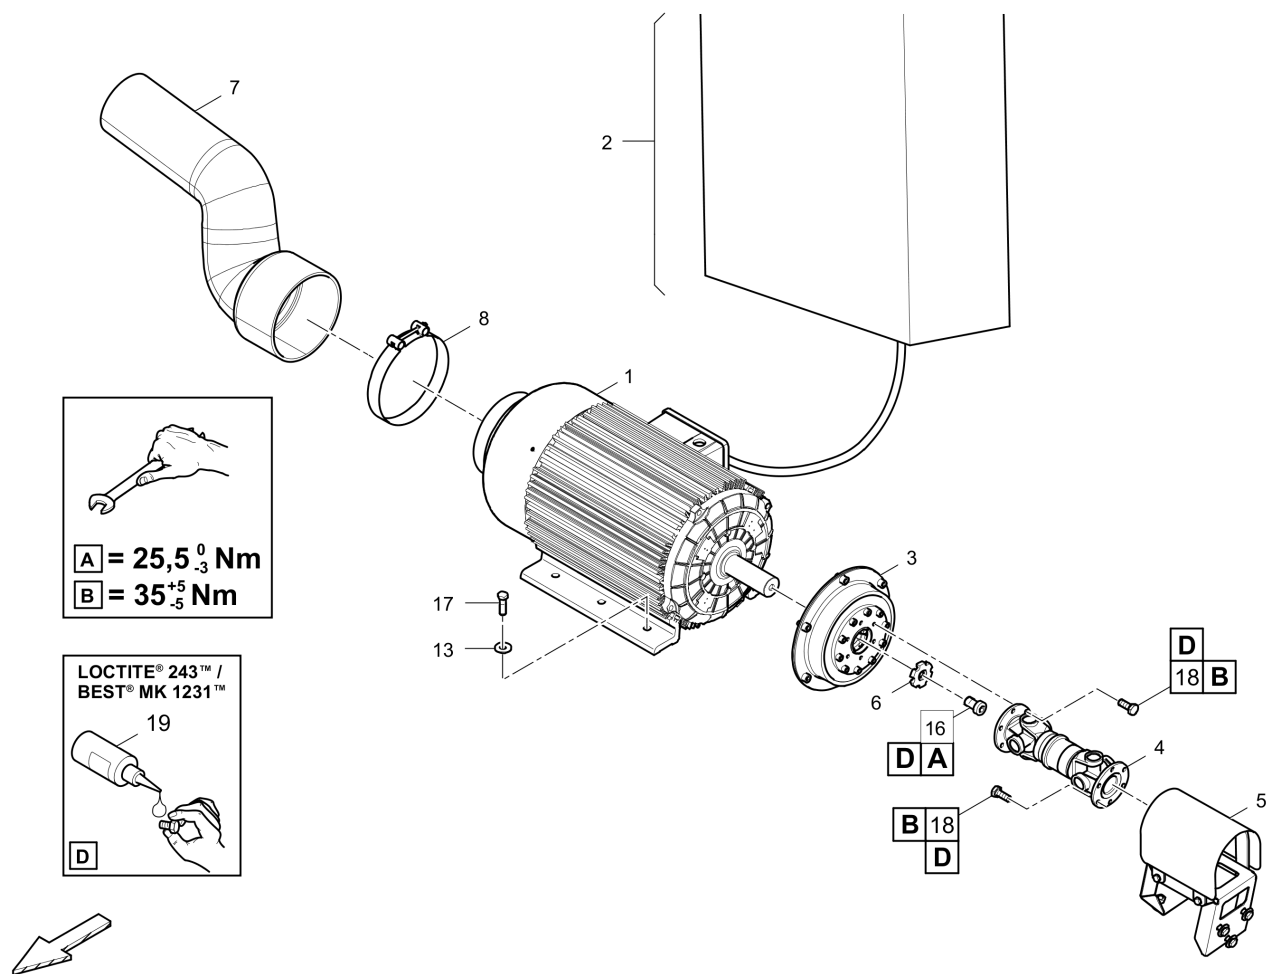

4812014359 Generator drive 19/27 KVA - Stage IV / Tier4F 4812014359A Generator set 19/27 kVA

Refer to Parts Online for the most up to date information. The printed information might be outdated.

Wed Oct 07 05:26:44 UTC 2020