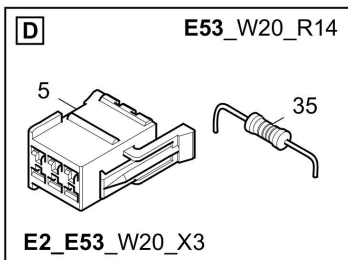

Item	Part No.	Name	Qty	L	C	SN INFO
24	4812032565	Coolant level sensor	1			
26	D977467011	Mounting socket	1			
27	4812034923	Socket	1			
29	D977455758	Fuse holder	2			
30	D977335402	Lamp	2			
31	D977903333	Spot light l.h.	1			
32	D977903332	Spot light r.h.	1			
33	4812028482	Tail lamp r.h.	1			
34	4812028481	Tail lamp l.h.	1			
35	D977335027	Lamp / yellow	1			
36	D977335302	Lamp / parking light	1			
37	D977335322	Lamp	1			
38	4812009135	Lamp holder cpl.	1			
38.1	4812008610	Lamp holder	1			
38.2	D937626269	Screw	2			
38.3	4700600006	Washer	2			
38.4	4700570005	Hexagon nut M	2			
39	D977335020	Bulb 75/70W	1			
40	4812044896	Lamp holder	1			
41	4812046466	Tank sensor	1			
42	4812015286	Angle sensor	1			
43	4812018482	Angle sensor	1			Valid from sn G002184, ff
43	4812030892	Sensor	1			
49	4812033233	Bridge plug	1