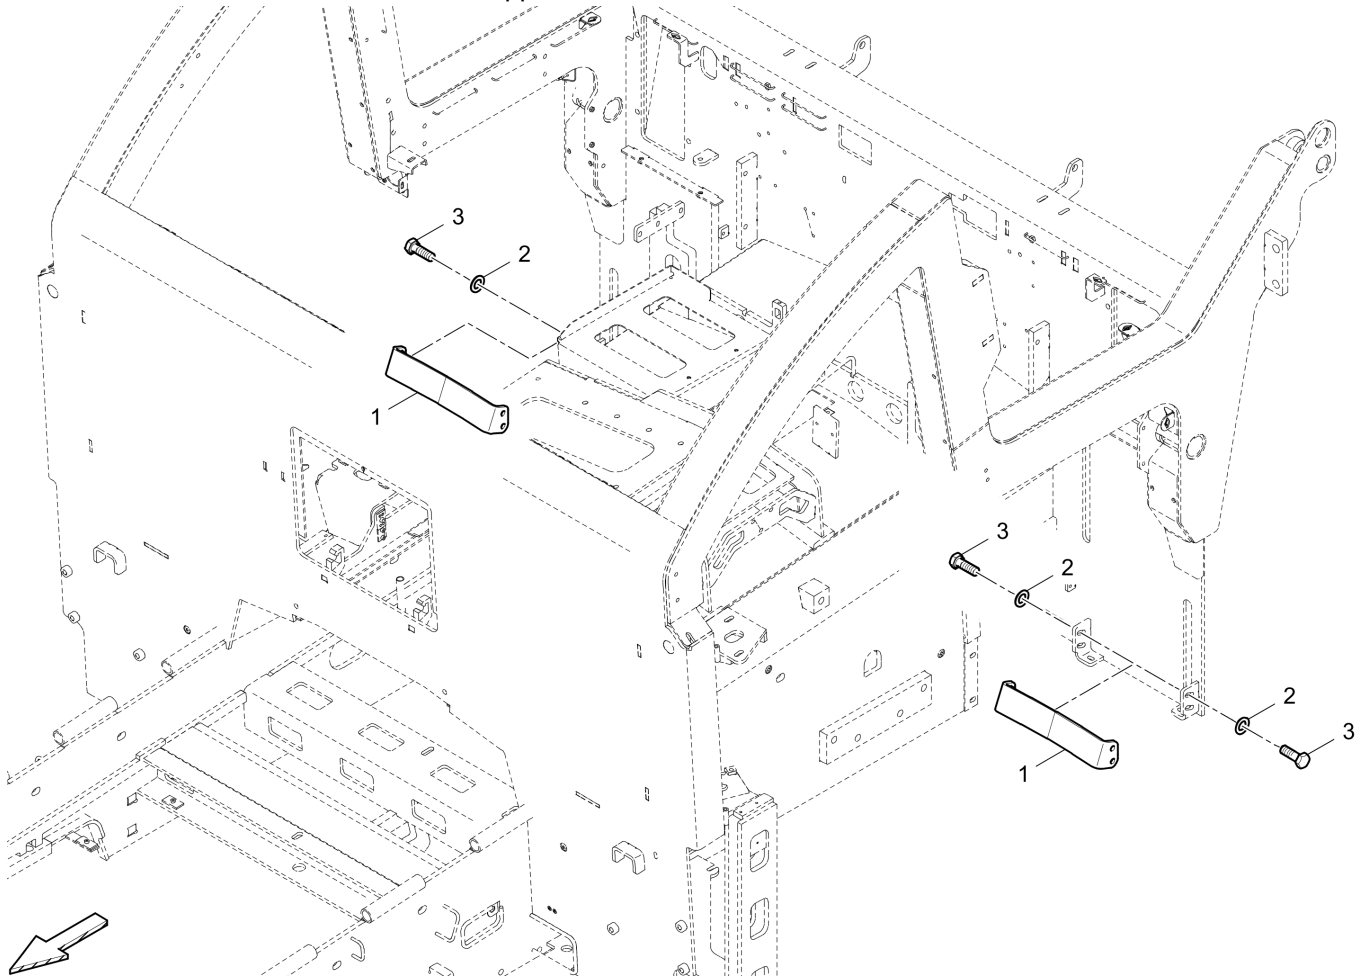

4812013356 Main frame 4812232119 Stripper

Item	Part No.	Name	Qty	L	C	SN INFO
1	4812015660	Stripper	2			
2	D939510032	Washer	8			
3	0147140203	Hex. head screw M12 x 35	8			

Refer to Parts Online for the most up to date information. The printed information might be outdated.

Wed Oct 07 05:15:23 UTC 2020