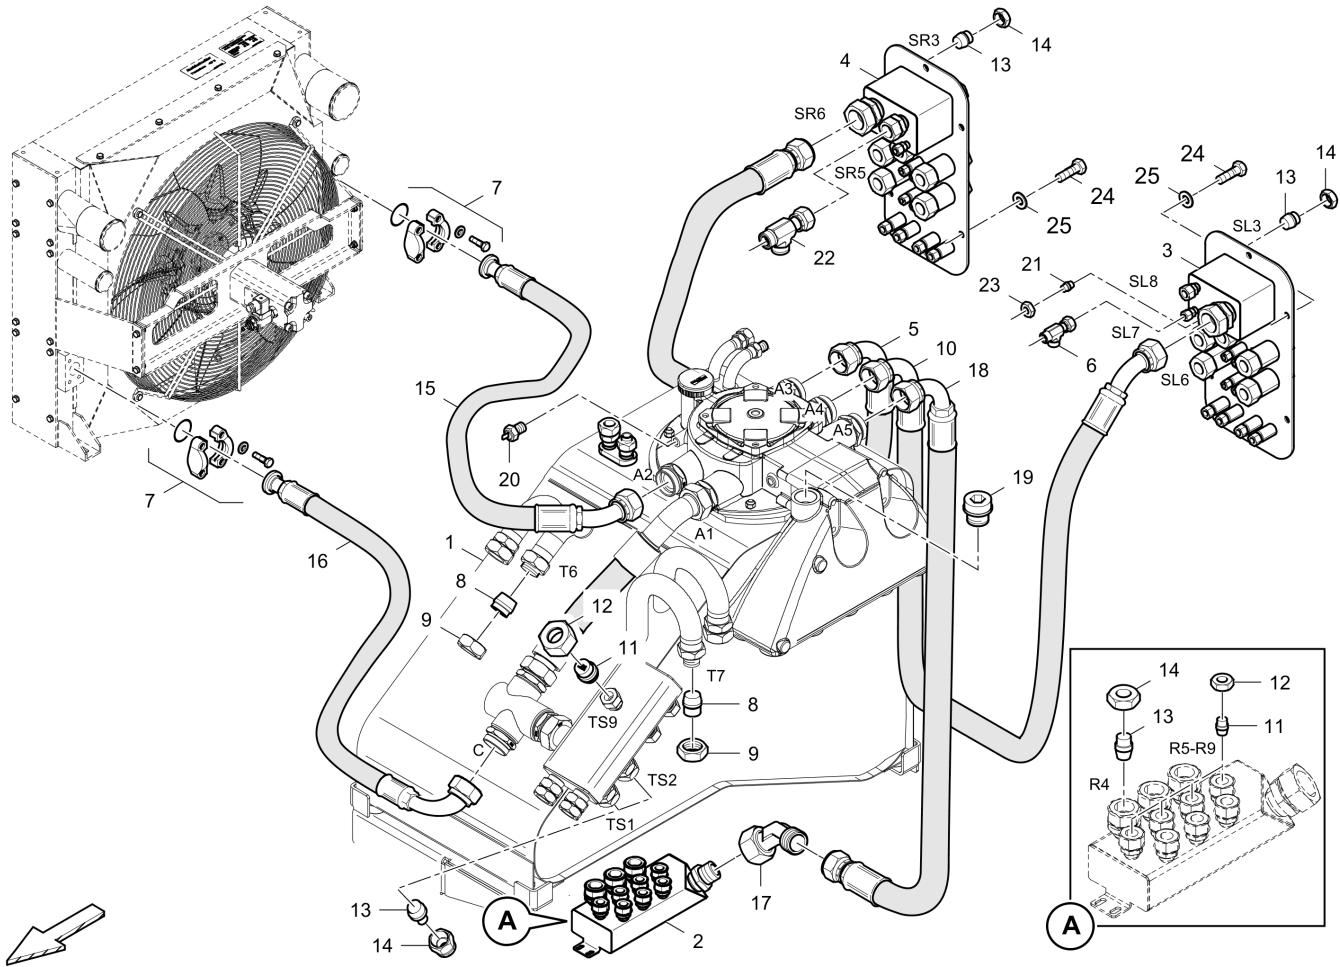

4812018468 Hydraulic, tank 4812018468 Hydraulic, tank

Item	Part No.	Name	Qty	L	C	SN INFO
1	4812225758	Hydraulic tank	1			from 0G001278, 1279, 1282, 1284, 1285 ff.
2	4812042318	Collector - distributor	1			
3	4812031979	Plate, l.h.	1			
4	4812031980	Plate, r.h.	1			
5	4812023473	Hose	1			
6	D961919007	Swivel nut branch tee	1			
7	D503070227	Flange	2			
8	D961170013	Lock	2			
9	D961102013	Nut	2			
10	4812035817	Hose	1			
11	D961190010	Lock	6			
12	D961102010	Nut	6			
13	D961190012	Lock	4			
14	D961102012	Nut	4			
15	4812018512	Hose	1			
16	4812018511	Hose	1			

Refer to Parts Online for the most up to date information. The printed information might be outdated.

Wed Oct 07 05:24:40 UTC 2020