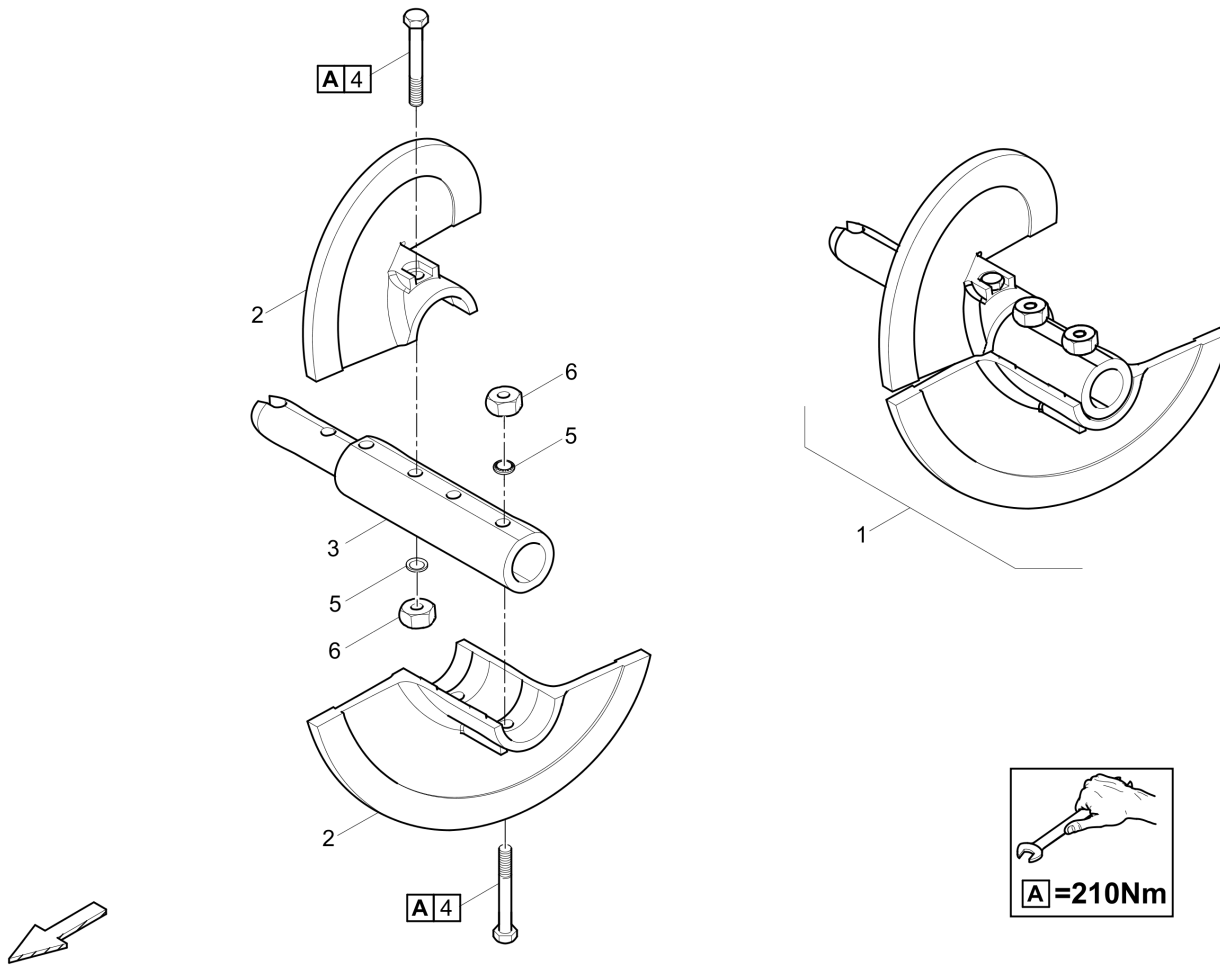

4812031788 Auger Ø380mm, 3,14m 4720000140 Auger extension, l.h. L:320mm

Item	Part No.	Name	Qty	L	C	SN INFO
1	4720000140	Auger shaft extension assy. 320 mm l.h./lks.	1			
2	4738000978	Auger wing, l.h.	2			
3	4730001393	Auger extension 320 mm	1			
4	0147110915	Hexagon head screw	4			
5	0333310042	Schnorr-lock washer	4			
6	4749901556	Nut	4