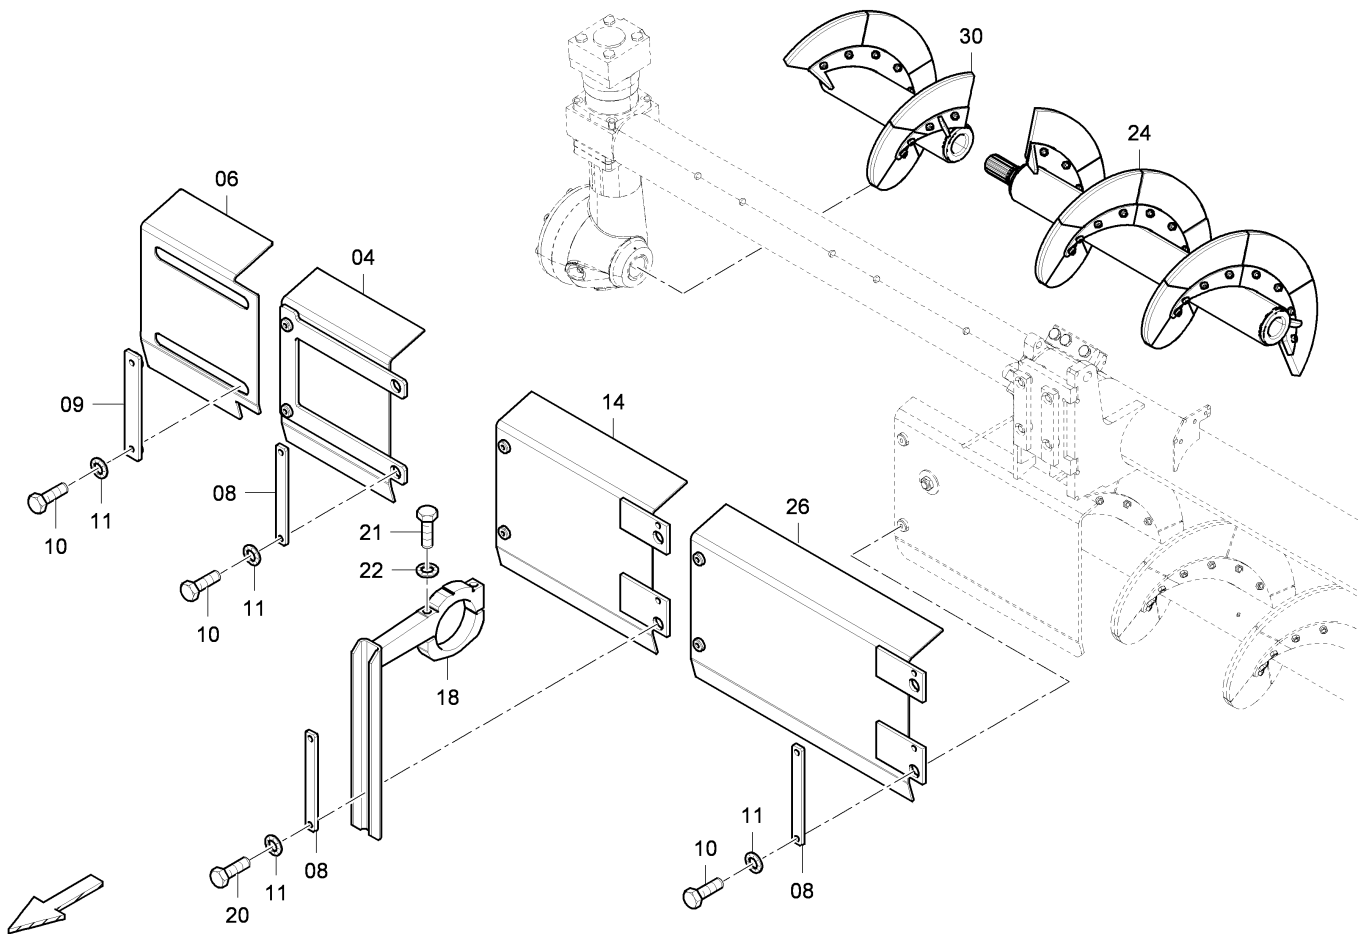

4812042819 Auger Ø380mm 5,08m 4812042819 Auger Ø380mm 5,08m

Refer to Parts Online for the most up to date information. The printed information might be outdated.

Wed Oct 07 05:23:37 UTC 2020

Referenced Pages

4812040657 Wear part kit auger wings Ø380mm	6
4812040685 Wear part kit auger wing, l.h.	7
4812040687 Wear part kit auger wing, r.h.	8

Referenced Pages

4812233024 Auger, basic width 380mm	584
4812232097 Mounting parts	497
4812233014 Auger holder	591
4812040199 Auger shaft	592
4812040524 Stripper	595
4812043000 Stop	597
4812043000A Stop	598
4812044532 Adapter, l.h.	599
4812044531 Adapter, r.h.	600