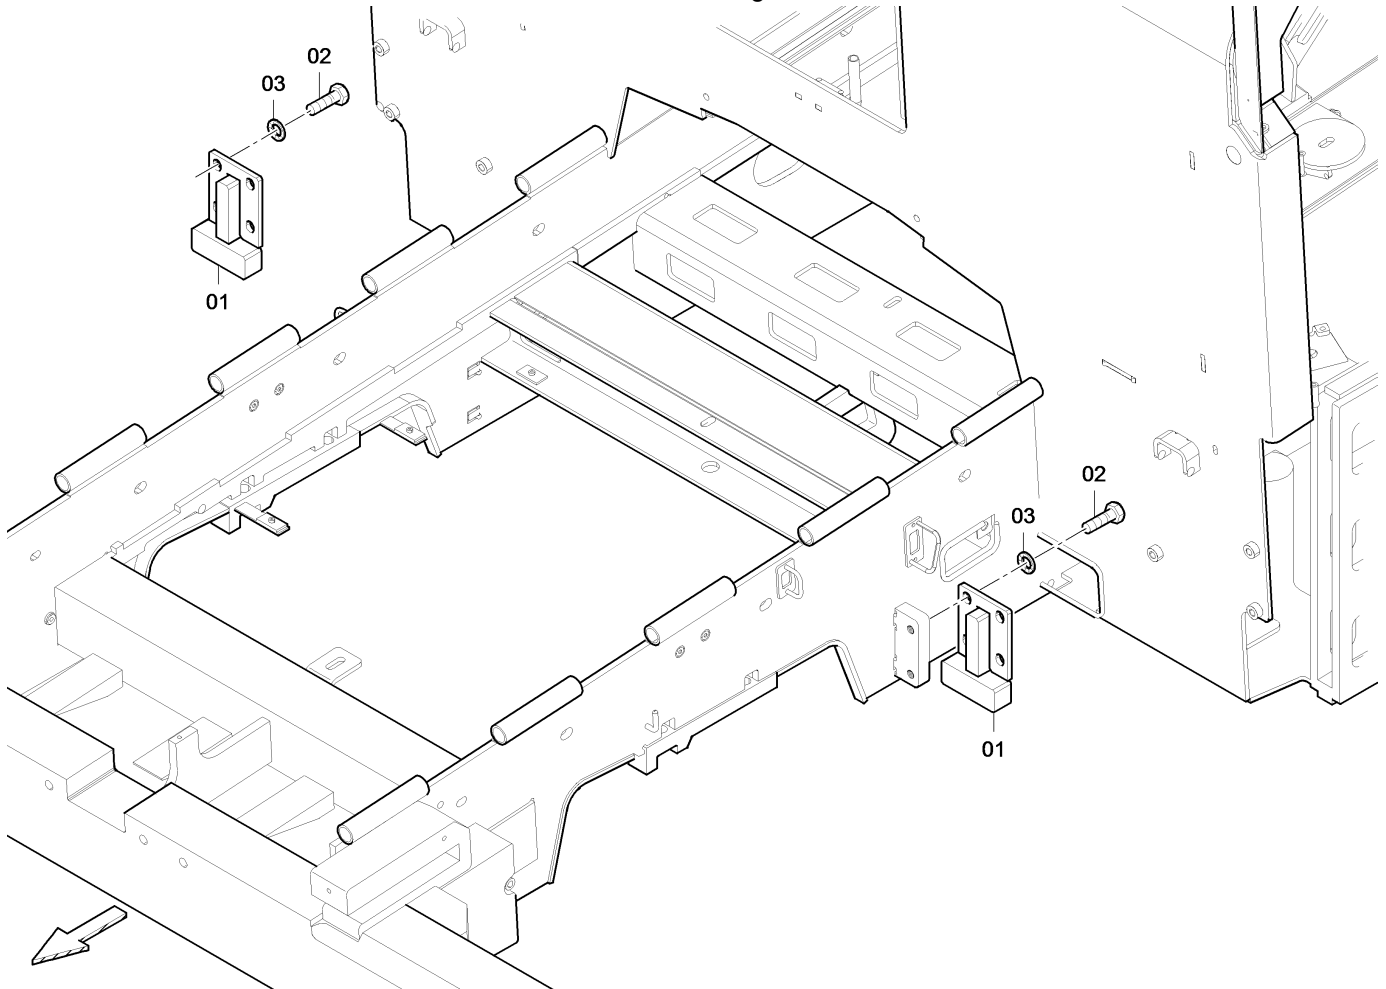

Item	Part No.	Name	Qty	L	C	SN INFO
1	4812042411	Electric trailer axle	1			
2	4812042412	Cable harness W46	1			

4812007322 Road certification Liftachse 4812046490 Locking

Item	Part No.	Name	Qty	L	C	SN INFO
1	4812045865	Mounting plate	2			
2	0147147803	Hexagon bolt	4			
3	0333310042	Schnorr-lock washer	4			