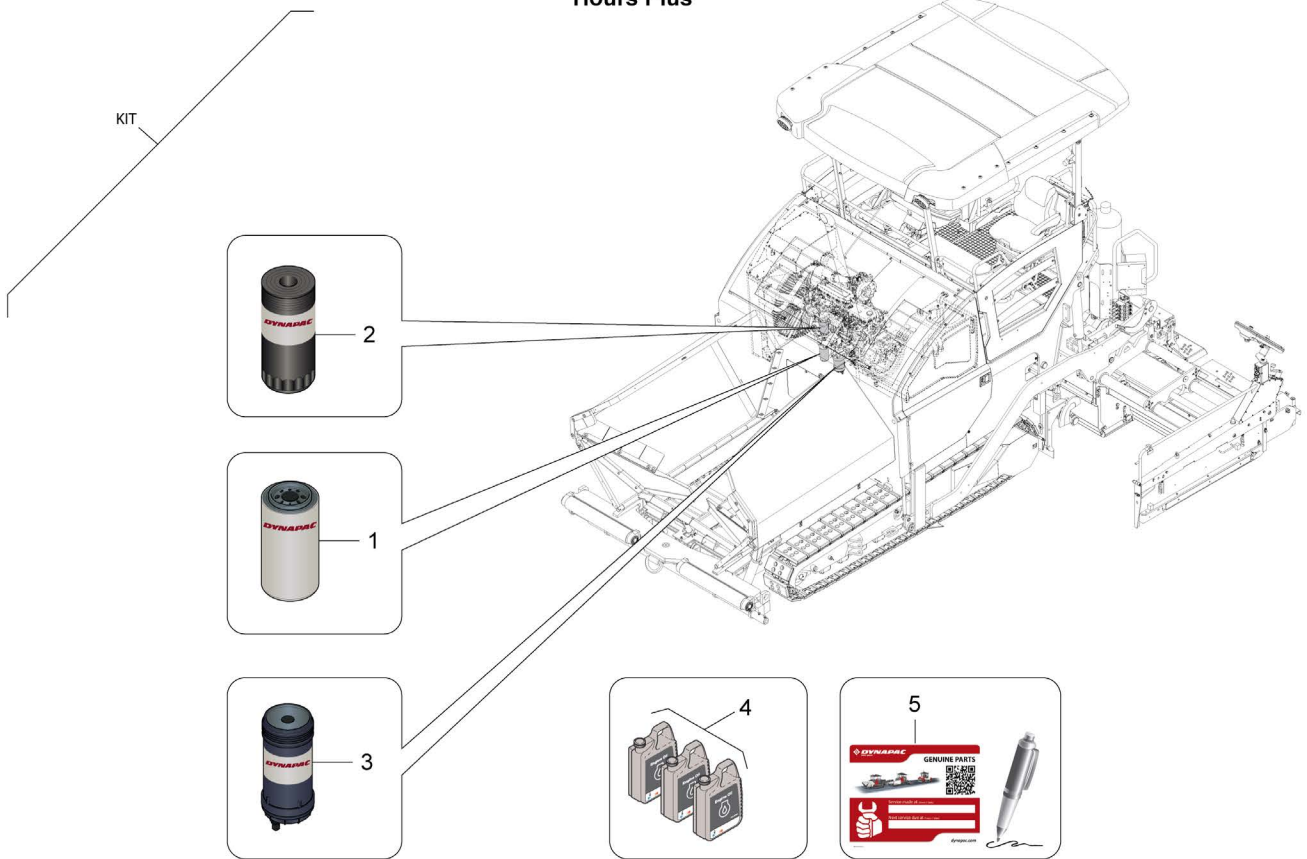

Service kit 500 h 4812019963 Service kit 500 h Plus TIER 4F

**500 Stunden Plus /
Hours Plus**

Item	Part No.	Name	Qty	L	C	SN INFO
KIT	4812019963	Service kit 500 h Plus TIER 4F	1			
1	4700939082	Oil filter	1			
2	4812158187	Fuel filter	1			
3	4812160783	Water separator	1			
4	4812161855	Dynapac engine oil 200 / 5 ltrs.	3			
5	4812075275	Decal, next service intervall	1			

Refer to Parts Online for the most up to date information. The printed information might be outdated.

Wed Oct 07 05:14:59 UTC 2020