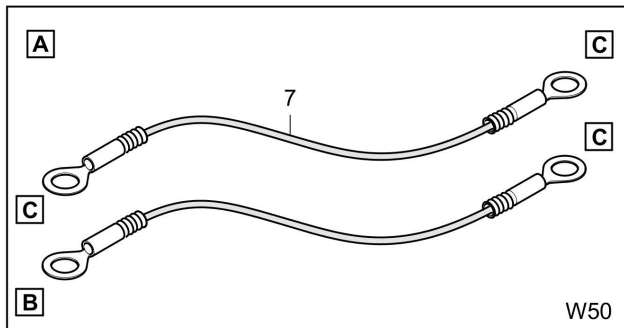

4812046395 Electric / heating 4812009670 Cable W50

Item	Part No.	Name	Qty	L	C	SN INFO
3	4812044644	Cable lug	3			
6	4812044643	Cable lug	1			
7	4812009670	Cable W50	1