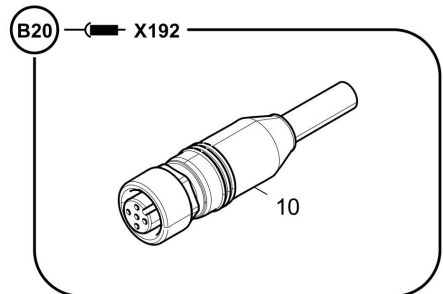

Item	Part No.	Name	Qty	L	C	SN INFO
16	0147135903	Hexagon bolt	3			
17	0147136003	Screw cap	5			
18	4812030823	Retainer	3			
19	0147136303	Screw	6			
20	0333310024	Washer	9			
21	D937910120	Plug screw	2			
22	D932702323	Seal ring	2			
23	5730015118	Hexagon nut	4			
24	0211124903	Hex. sock. screw	4			
25	4812040672	Tank hose	1			
26	4812040670	Elbow socket	2			
27	D930280159	Edge protection x m				
28	4812011621	Ground strap	2	200 mm		
29	0147136203	Hex.bolt M10x25	2			
30	D939505038	Washer	2			
31	0147132203	Hexagon head screw	1			

4812233095 Drive TIER 3 4812009667 Cable W12