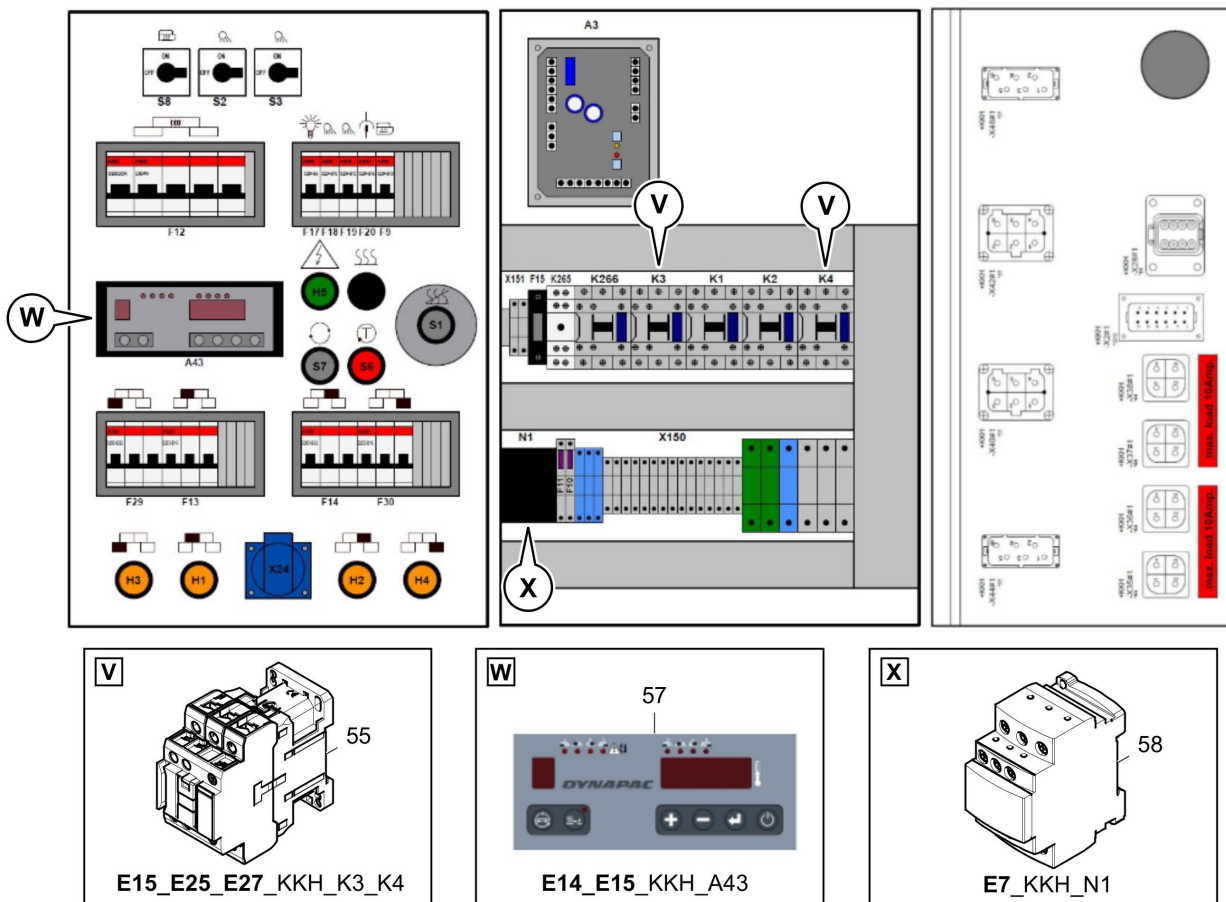

Refer to Parts Online for the most up to date information. The printed information might be outdated.

Wed Oct 07 05:27:19 UTC 2020