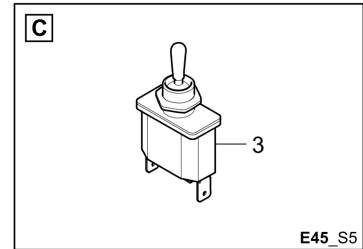

4812029937 Engine room lighting, electric 4812029937 Engine room lighting, electric

Item	Part No.	Name	Qty	L	C	SN INFO
1	4812032841	Lamp interior	1			
2	D977454254	Fuse	1			
3	D977532017	Toggle switch	1			
11	4812019225	Cable W24	1