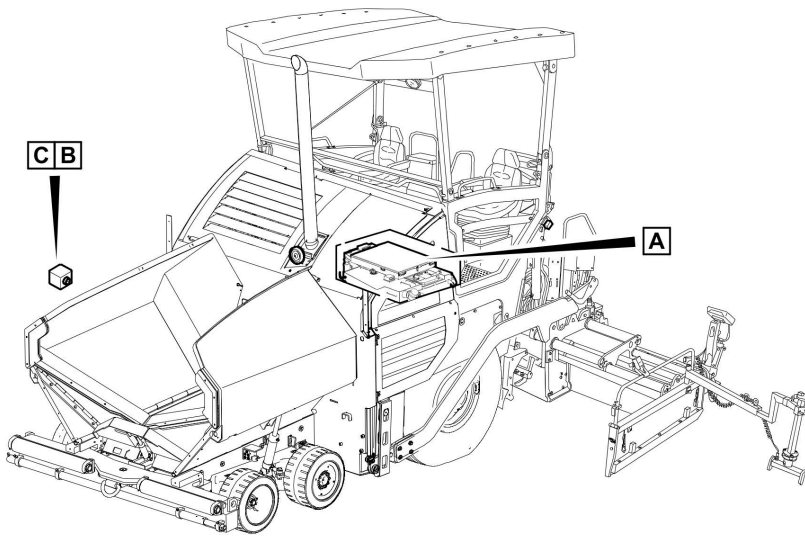

4812008257 EI. option England 4812008256 Cable W52

Item	Part No.	Name	Qty	L	C	SN INFO
5	4812030987	Female contact	2			
7	4812008241	Housing	1			
9	D977580259	Contact element	1			
10	4812008240	Push button	1			
11	D977580262	Adapter	1