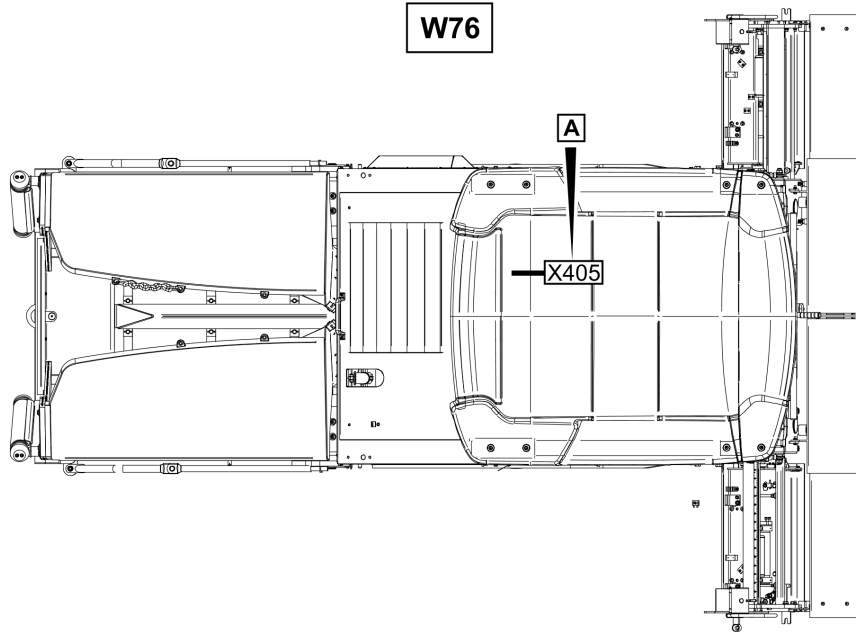

4812018948 Option pave IR ready 4812018734 Harness W76

Item	Part No.	Name	Qty	L	C	SN INFO
1	4812028613	Female contact	5			
3	4812035629	Key	1			
4	4812031377	Plug	1