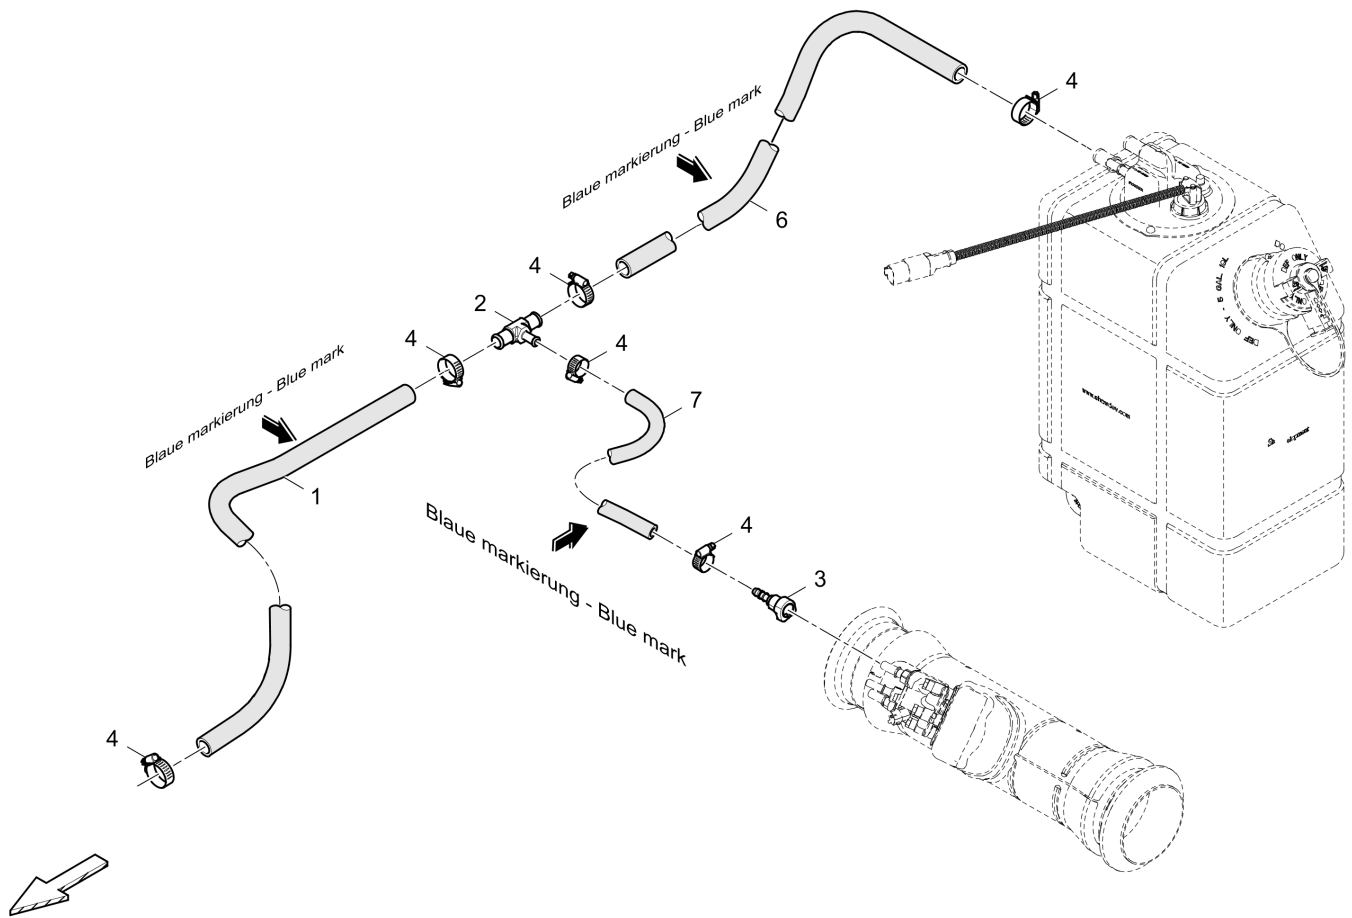

4812013354 DEF System 4812016748 Cooler hose

Item	Part No.	Name	Qty	L	C	SN INFO
1	4812013396	Hose	1			
2	4812008987	Fitting	1			
3	4812009484	Connector	1			
4	D934400040	Clamp	6			
6	4812228141	Hose	1			
7	4812013397	Hose	1			

Refer to Parts Online for the most up to date information. The printed information might be outdated.

Wed Oct 07 05:21:24 UTC 2020