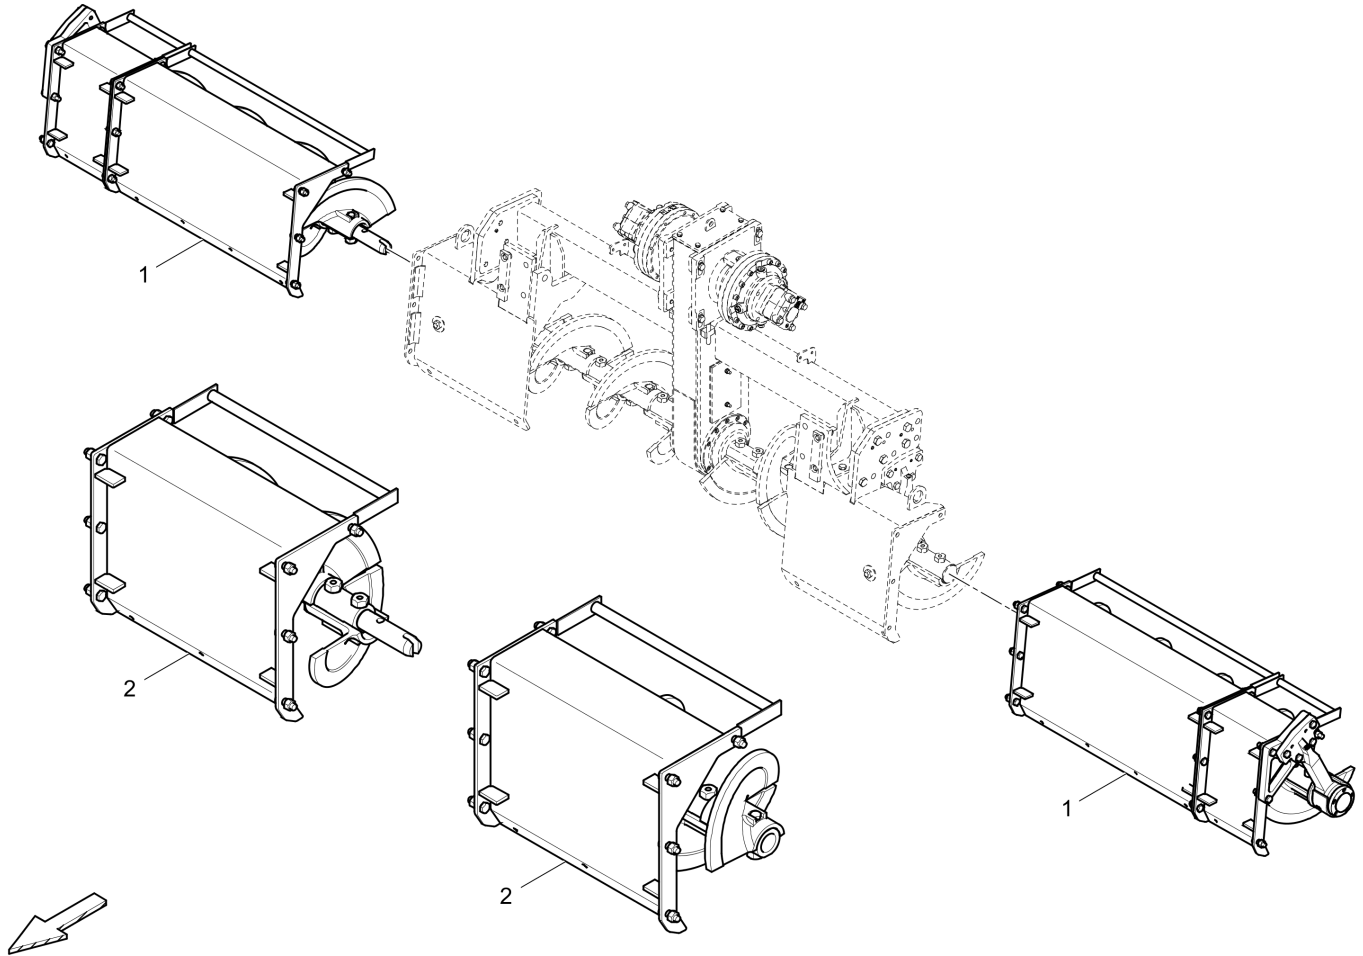

4812047195 Extension part f. auger Ø380mm 4812047195 Extension part f. auger Ø380mm

Item	Part No.	Name	Qty	L	C	SN INFO
1	4812032187	Auger Ø380mm, 5,06m	1			
2	4812030869	additional Extension parts	1