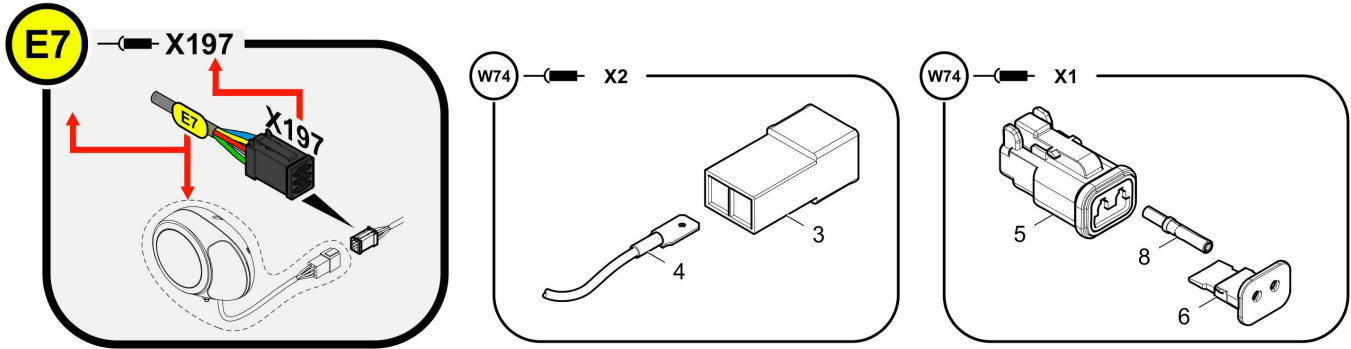

4812227323 Emulsion spray system 4812071650 Adapter cable W74

Item	Part No.	Name	Qty	L	C	SN INFO
3	D977330124	Socket	1			
4	D977396215	Tab	2			
5	D977466134	Socket shell	1			
6	D977466137	Key	1			
8	D977466144	Socket contact	2