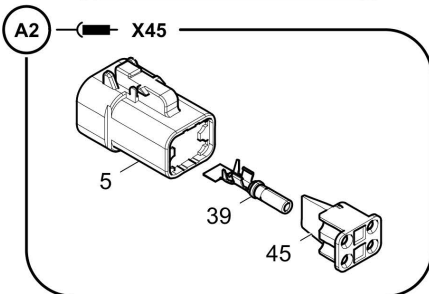

Item	Part No.	Name	Qty	L	C	SN INFO
16	0147135903	Hexagon bolt	3			
17	0147136003	Screw cap	5			
18	4812030823	Retainer	3			
19	0147136303	Screw	6			
20	0333310024	Washer	9			
21	D937910120	Plug screw	2			
22	D932702323	Seal ring	2			
23	5730015118	Hexagon nut	4			
24	0211124903	Hex. sock. screw	4			
25	4812040672	Tank hose	1			
26	4812040670	Elbow socket	2			
27	D930280159	Edge protection x m				
28	4812011621	Ground strap	2	200 mm		
29	0147136203	Hex.bolt M10x25	2			
30	D939505038	Washer	2			
31	0147132203	Hexagon head screw	1			

4812233095 Drive TIER 3 4812009667 Cable W12