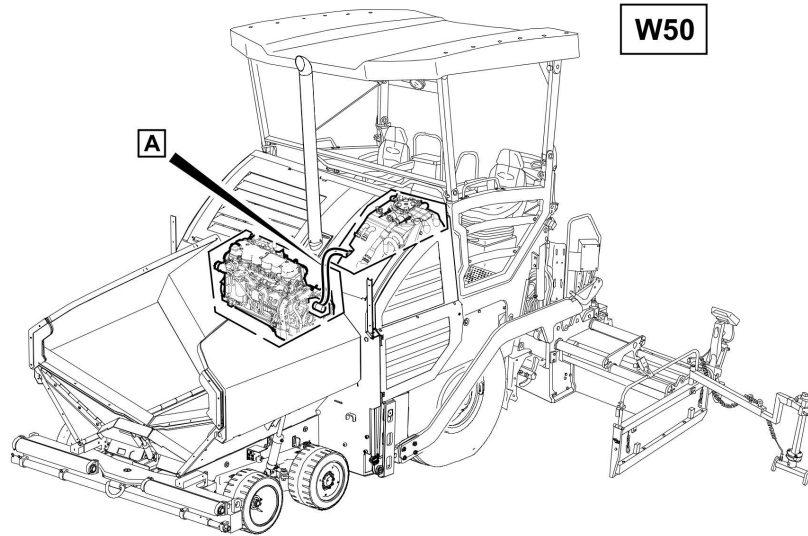

4812046395 Electric / heating 4812009670 Cable W50

Item	Part No.	Name	Qty	L	C	SN INFO
3	4812044644	Cable lug	3			
6	4812044643	Cable lug	1			
7	4812009670	Cable W50	1