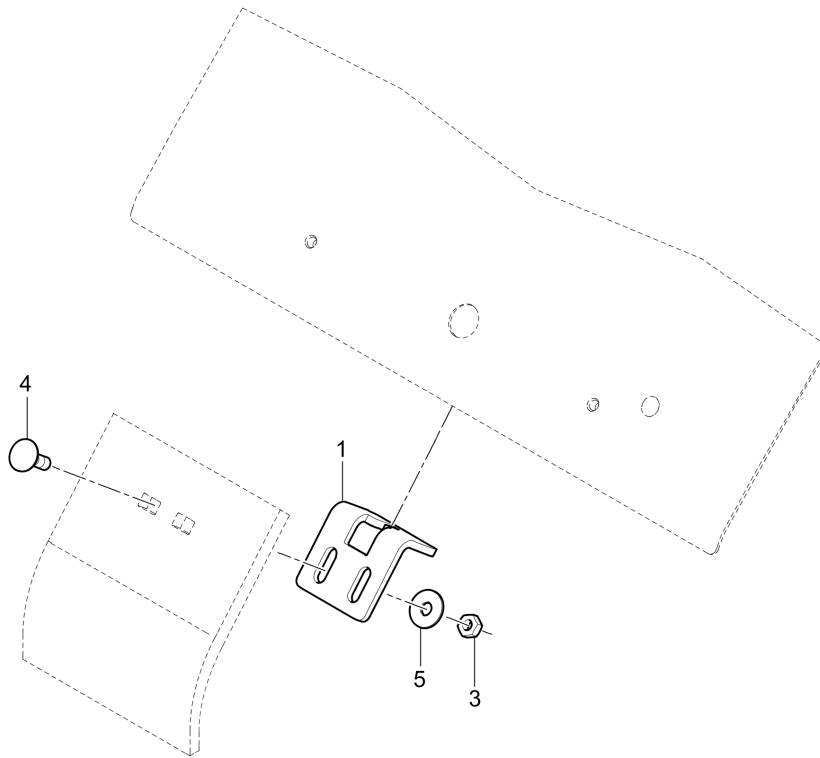

4812225715 Iso- hood r.h. 4812034713 Locking

Item	Part No.	Name	Qty	L	C	SN INFO
1	4812034685	Retainer	1			
3	0266211000	Hexagon nut	2			
4	4749901548	Screw	2			
5	0300013040	Flat washer	2