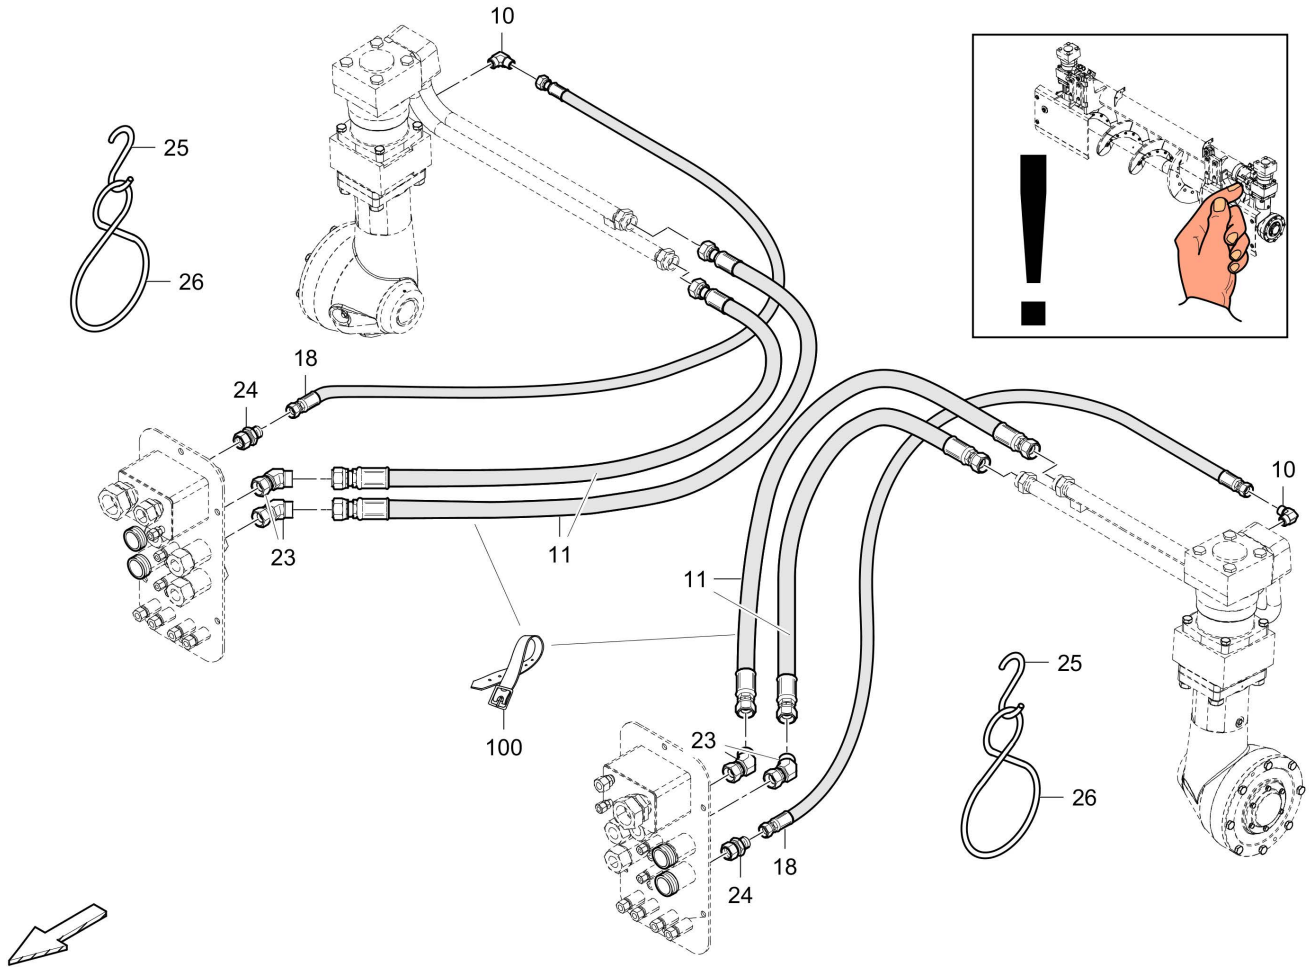

4812045145 Hydr. auger external drive 4812045145 Hydr. auger external drive

Item	Part No.	Name	Qty	L	C	SN INFO
10	D961936106	Elbow socket	2			
11	D960875270	Hose	4			
18	4812045175	Hose	2			
23	D961355019	Elbow union	4			
24	D961920603	Reducing socket	2			
25	D864041005	Hook	2			
26	D864041013	Retainer	2			
100	4749300400	Leather belt	6			

Refer to Parts Online for the most up to date information. The printed information might be outdated.

Wed Oct 07 05:26:05 UTC 2020