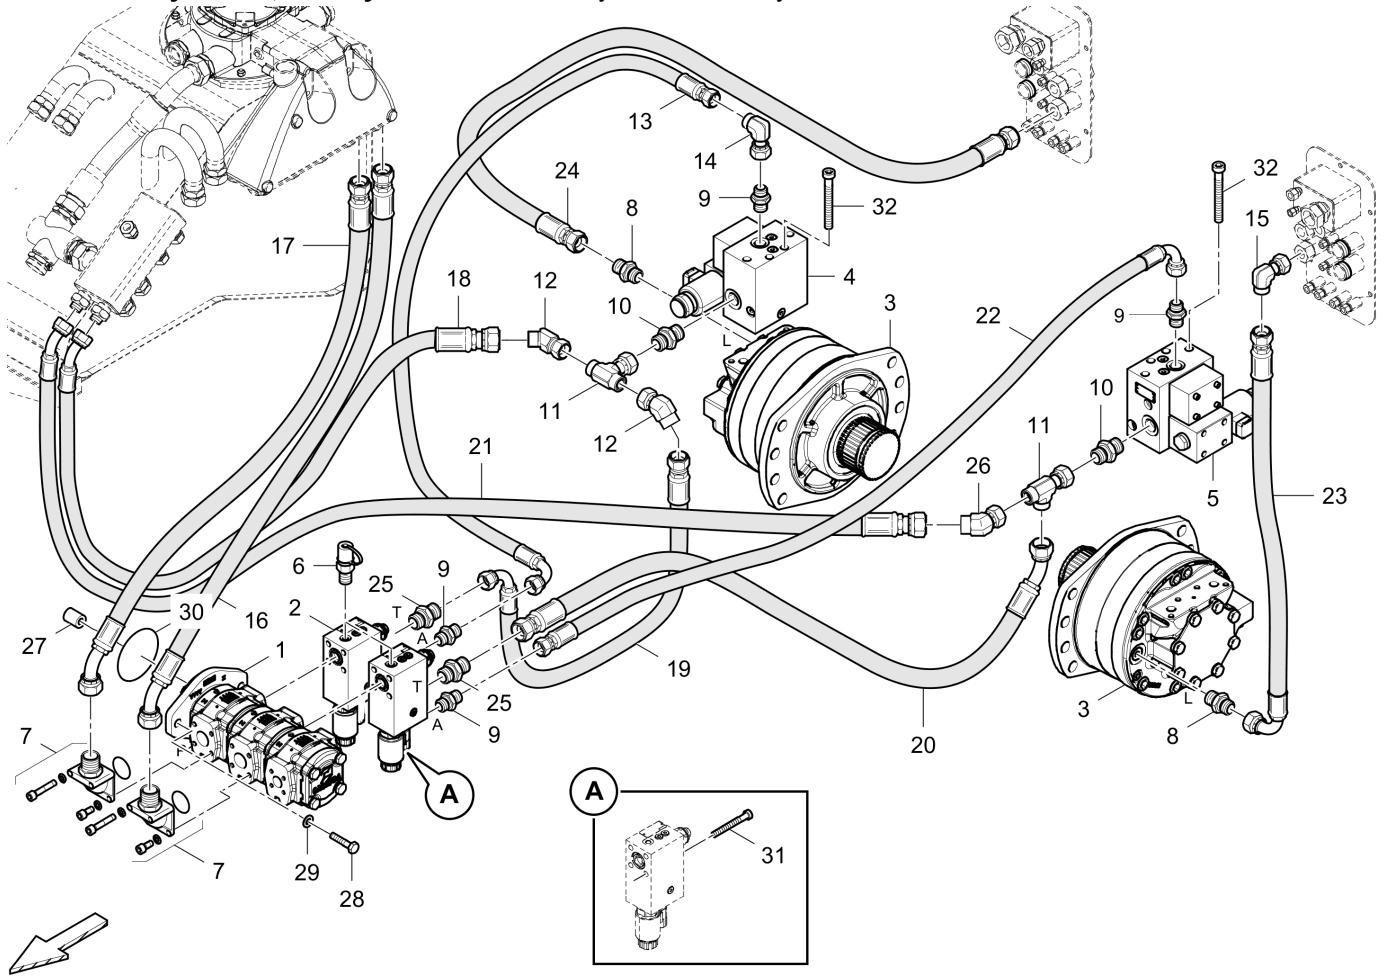

4812018465 Hydraulic, conveyor 4812018465 Hydraulic, conveyor

Item	Part No.	Name	Qty	L	C	SN INFO
1	4812010020	Gear pump	1			
2	4812010000	Flow control valve	2			
3	4812026521	Radial piston motor	2			
3.1	4812040231	Seal kit	1			
4	4812033908	Connecting plate	1			
5	4812033907	Connecting plate	1			
6	D961772671	Test point	2			
7	D961375835	Union	2			
7.1	4700508019	Cylinder screw	2			
7.2	4700508076	Screw	2			
7.3	D932208120	O-ring	1			
8	D961935130	Male connector	2			
9	D961935232	Male connector	4			
10	4812029382	Male connector	2			
11	D961918012	Stud	2			
12	D961355034	Elbow union	2			

Refer to Parts Online for the most up to date information. The printed information might be outdated.

Wed Oct 07 05:24:30 UTC 2020