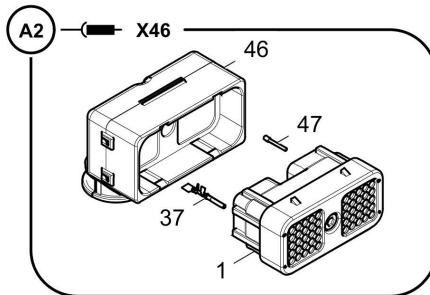

Item	Part No.	Name	Qty	L	C	SN INFO
16	0147135903	Hexagon bolt	3			
17	0147136003	Screw cap	5			
18	4812030823	Retainer	3			
19	0147136303	Screw	6			
20	0333310024	Washer	9			
21	D937910120	Plug screw	2			
22	D932702323	Seal ring	2			
23	5730015118	Hexagon nut	4			
24	0211124903	Hex. sock. screw	4			
25	4812040672	Tank hose	1			
26	4812040670	Elbow socket	2			
27	D930280159	Edge protection x m				
28	4812011621	Ground strap	2	200 mm		
29	0147136203	Hex.bolt M10x25	2			
30	D939505038	Washer	2			
31	0147132203	Hexagon head screw	1			

4812233095 Drive TIER 3 4812009667 Cable W12