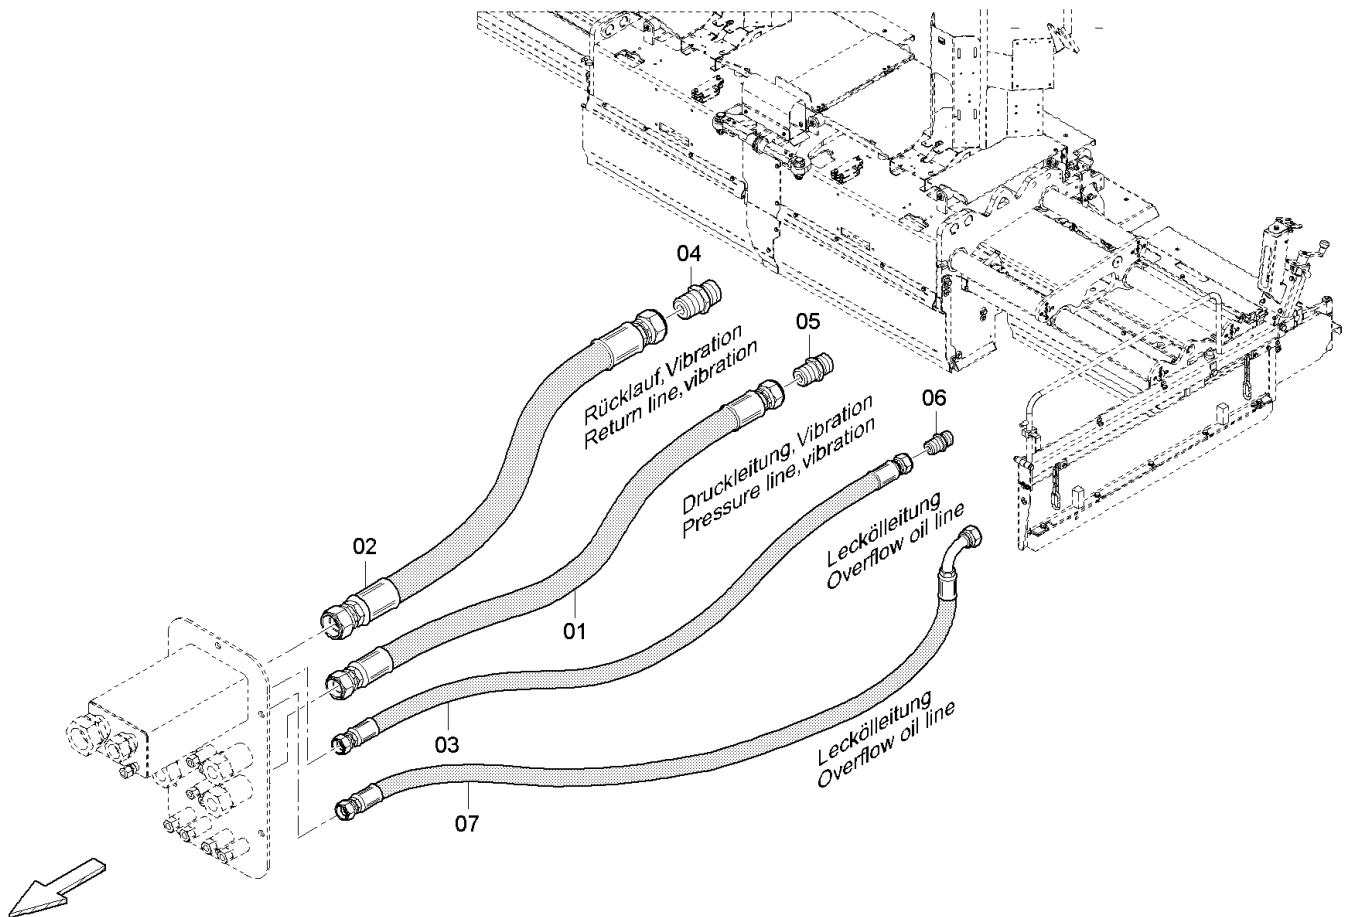

Item	Part No.	Name	Qty	L	C	SN INFO
16	D961935234	Male connector	1			
17	D961906007	Bulk head union	1			
18	4812041357	Adapter	1			
19	D963545308	Nozzle	1			
20	4812035846	Hose	1			
21	4812032666	Hose	1			
22	4812041276	Hose	1			
23	D961917012	Elbow socket	1			
24	4812035803	Hose	1			
25	4812041279	Hose	1			
26	D961935136	Straight double-ended union	1			
27	4812035801	Hose	1			
28	4812041277	Hose	1			
29	4812041275	Hose	2			
30	D961935208	Straight double-ended union	1			
31	4812041273	Hose	1			
32	4812035825	Hose	1			
33	4812035813	Hose	2			
34	4812035839	Hose	1			
35	D961919010	Swivel nut branch tee	1			
36	D961906010	Straight bulkhead coupling	1			
37	D961906006	Straight bulkhead coupling	1			
38	D961935135	Male connector	1			
39	D961941073	Male connector	2			
40	4812039028	Hose	1			
41	D961917008	Elbow socket	3			
42	D961917006	Elbow socket	1			
43	4812035800	Hose	1			
44	D961773010	Test socket	1			
45	D961905007	Screwing	1			
46	D961905008	Screwing	1			
47	D961935207	Male connector	4			
48	D961355009	Reducing union	2			
49	4812041331	Male connector	1			
50	4812035802	Hose	1			
51	4812014352	Hose	1			
52	4812041280	Hose	1			
53	4812014363	Hose	1			

Refer to Parts Online for the most up to date information. The printed information might be outdated.

Wed Oct 07 05:24:18 UTC 2020

4812035032A Hose package screed 616 / 617 4812035034A Tamper / Vibration

Refer to Parts Online for the most up to date information. The printed information might be outdated.

Wed Oct 07 05:24:21 UTC 2020