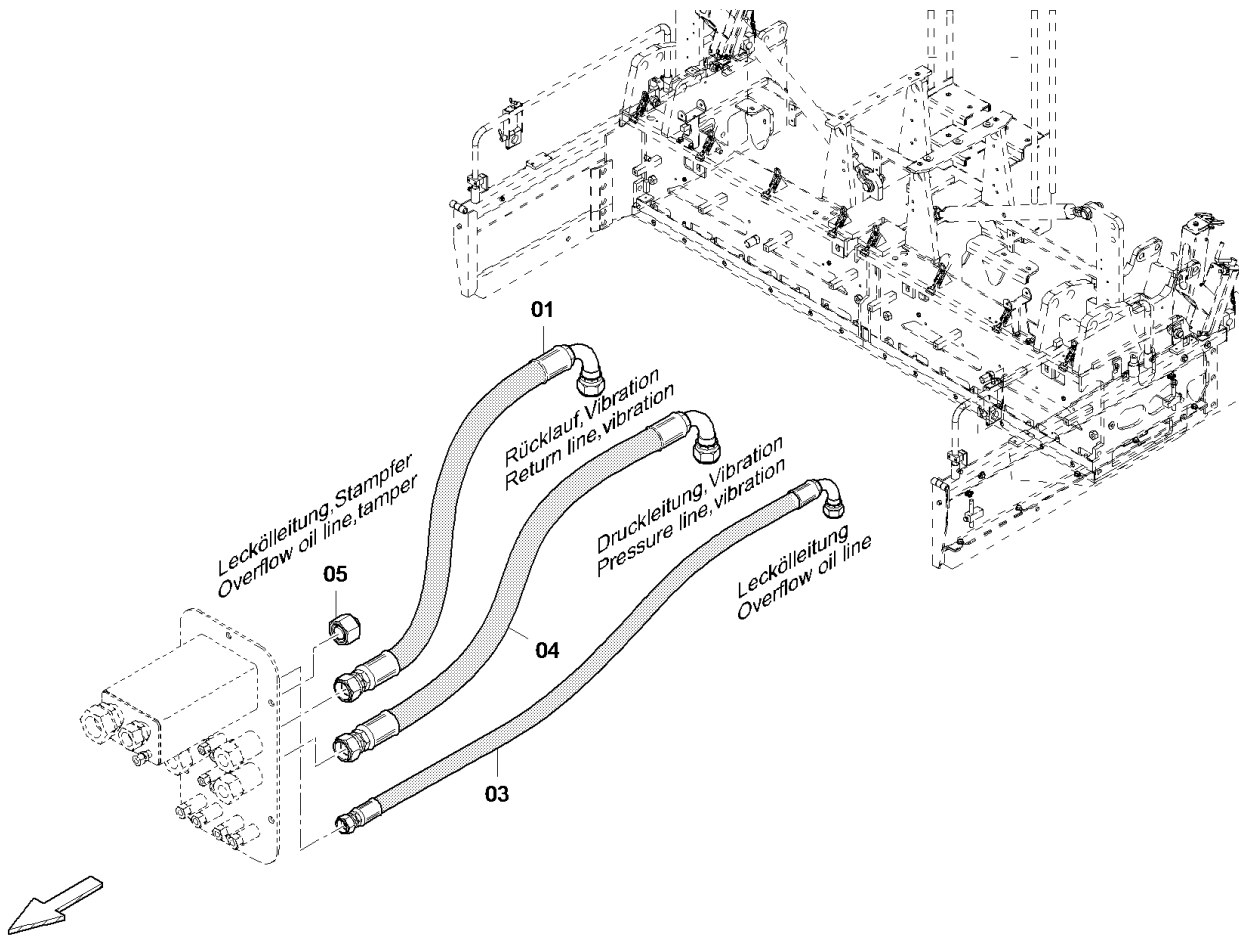

Item	Part No.	Name	Qty	L	C	SN INFO
1	4812036361	Hose	1			
2	4812036360	Hose	1			
3	4812036362	Hose	1			
4	4812007574	Hose	2			
5	D961170072	Seal plug	2			
6	D961190009	Seal plug	1			
7	D961102009	Nut	1			

Refer to Parts Online for the most up to date information. The printed information might be outdated.

Wed Oct 07 05:24:41 UTC 2020