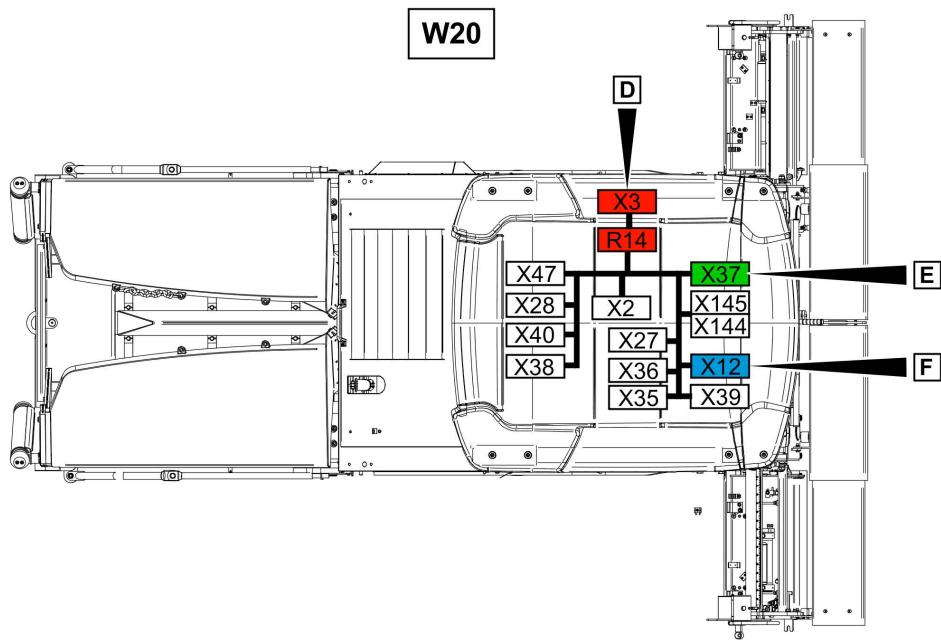

Item	Part No.	Name	Qty	L	C	SN INFO
24	4812032565	Coolant level sensor	1			
26	D977467011	Mounting socket	1			
27	4812034923	Socket	1			
29	D977455758	Fuse holder	2			
30	D977335402	Lamp	2			
31	D977903333	Spot light l.h.	1			
32	D977903332	Spot light r.h.	1			
33	4812028482	Tail lamp r.h.	1			
34	4812028481	Tail lamp l.h.	1			
35	D977335027	Lamp / yellow	1			
36	D977335302	Lamp / parking light	1			
37	D977335322	Lamp	1			
38	4812009135	Lamp holder cpl.	1			
38.1	4812008610	Lamp holder	1			
38.2	D937626269	Screw	2			
38.3	4700600006	Washer	2			
38.4	4700570005	Hexagon nut M	2			
39	D977335020	Bulb 75/70W	1			
40	4812044896	Lamp holder	1			
41	4812046466	Tank sensor	1			
42	4812015286	Angle sensor	1			
43	4812018482	Angle sensor	1			Valid from sn G002184, ff
43	4812030892	Sensor	1			
49	4812033233	Bridge plug	1