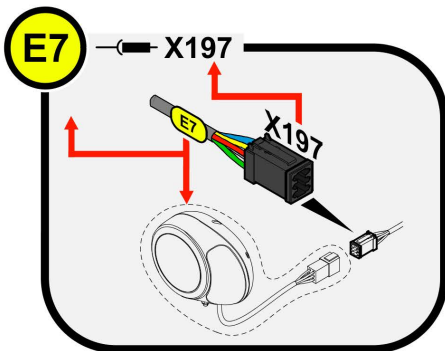

Item	Part No.	Name	Qty	L	C	SN INFO
16	0147135903	Hexagon bolt	3			
17	0147136003	Screw cap	5			
18	4812030823	Retainer	3			
19	0147136303	Screw	6			
20	0333310024	Washer	9			
21	D937910120	Plug screw	2			
22	D932702323	Seal ring	2			
23	5730015118	Hexagon nut	4			
24	0211124903	Hex. sock. screw	4			
25	4812040672	Tank hose	1			
26	4812040670	Elbow socket	2			
27	D930280159	Edge protection x m				
28	4812011621	Ground strap	2	200 mm		
29	0147136203	Hex.bolt M10x25	2			
30	D939505038	Washer	2			
31	0147132203	Hexagon head screw	1			

4812233095 Drive TIER 3 4812009667 Cable W12