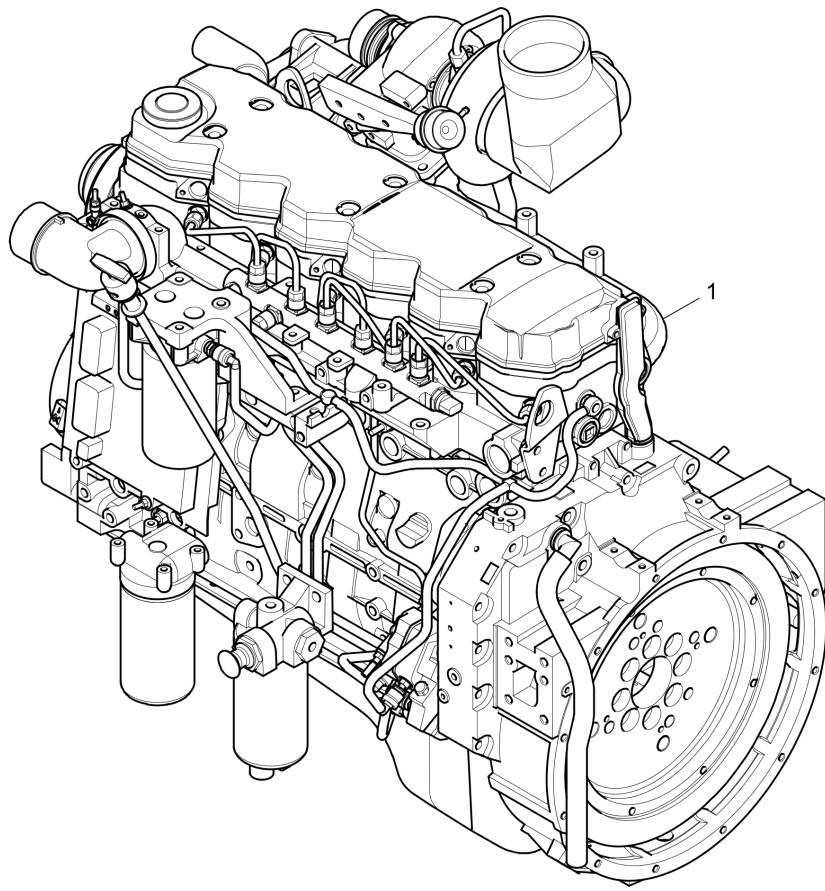

4812010282 Drive, Stage IV / Tier 4f 4812071736 Engine

Item	Part No.	Name	Qty	L	C	SN INFO
1	4812071737	Engine	1			
3	4812012399	Coolant elbow	1