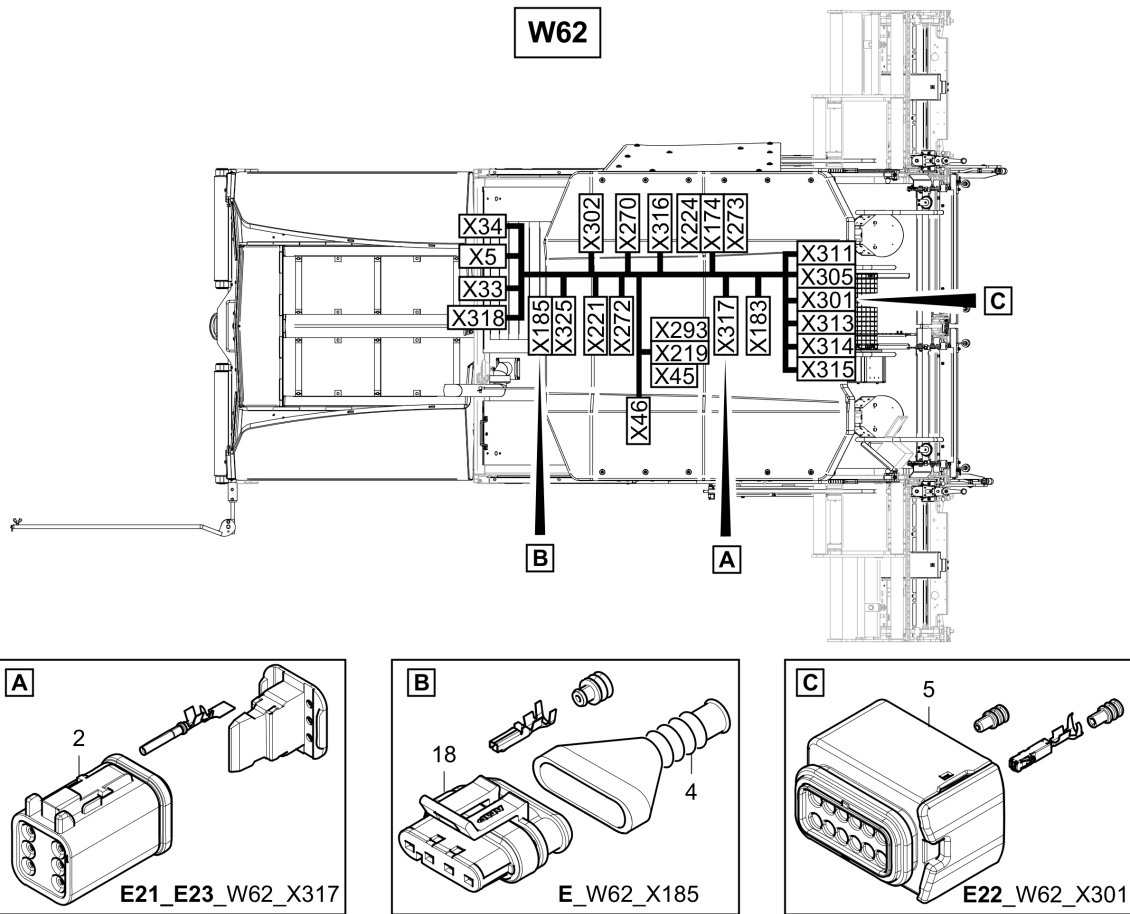

4812008627 Electric parts Tier T4F 4812008626 Cable W62

Referenced Pages

Gr.08 Split gear box	343
4812018529 Pump	346
4812030503 Pump	347
4812030505 Pump	348
4812030504 Pump	349
4812026129 Pump	350