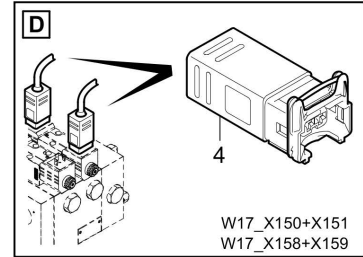

Item	Part No.	Name	Qty	L	C	SN INFO
1	4812035503	Power-timer housing	1			
2	4812035504	Power-timer housing	1			
3	4812029030	Valve plug	1			
4	D977331003	Timer housing	1			
5	D977476443	Valve plug	1			
6	D977477180	Plug	1			
7	4812034791	Plug	1			
Not Shown	4812036585	Harness