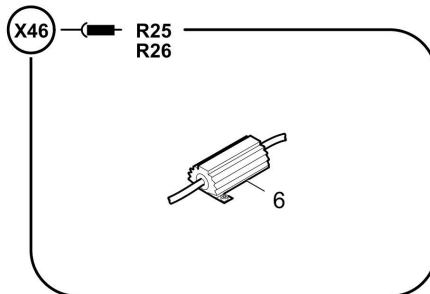

Item	Part No.	Name	Qty	L	C	SN INFO
16	0147135903	Hexagon bolt	3			
17	0147136003	Screw cap	5			
18	4812030823	Retainer	3			
19	0147136303	Screw	6			
20	0333310024	Washer	9			
21	D937910120	Plug screw	2			
22	D932702323	Seal ring	2			
23	5730015118	Hexagon nut	4			
24	0211124903	Hex. sock. screw	4			
25	4812040672	Tank hose	1			
26	4812040670	Elbow socket	2			
27	D930280159	Edge protection x m				
28	4812011621	Ground strap	2	200 mm		
29	0147136203	Hex.bolt M10x25	2			
30	D939505038	Washer	2			
31	0147132203	Hexagon head screw	1			

4812233095 Drive TIER 3 4812009667 Cable W12