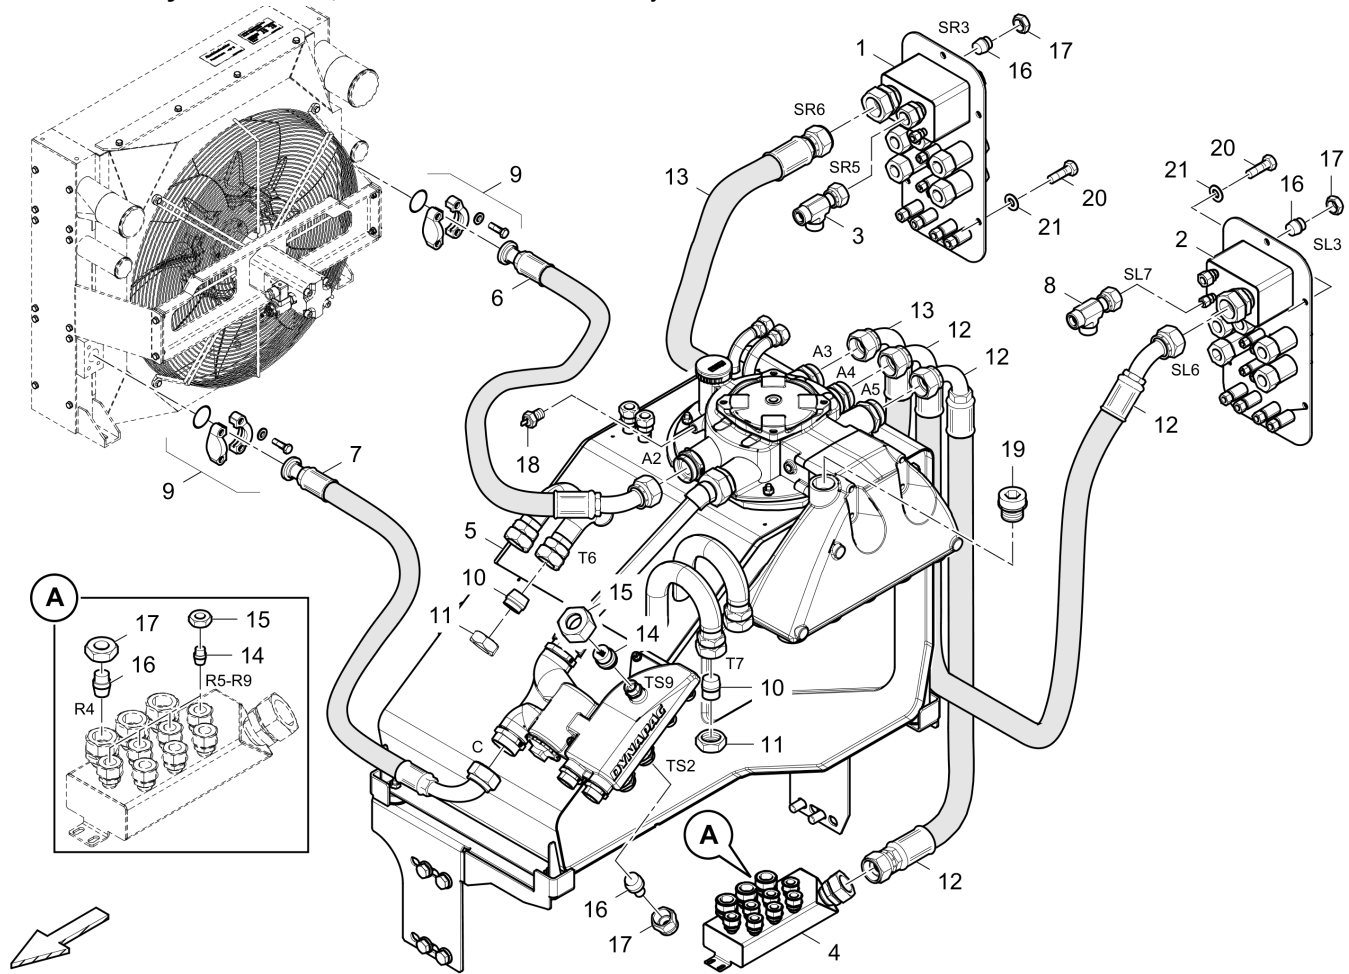

4812007701 Hydraulic tank, collector 4812007701 Hydraulic tank, collector

Item	Part No.	Name	Qty	L	C	SN INFO
1	4812031980	Plate, r.h.	1			
2	4812031979	Plate, l.h.	1			
3	D961919012	Swivel nut branch tee	1			
4	4812042318	Collector - distributor	1			
5	4812033297	Hydraulic tank, cpl.	1			
5	4812033297A	Hydraulic tank, cpl.	1			from 0G001000, 1002, 1015 ff
5	4812225758	Hydraulic tank	1			from 0G001278, 1279, 1282, 1284, 1285 ff.
6	4812032595	Hose	1			
7	4812034272	Hose	1			
8	D961919007	Swivel nut branch tee	1			
9	D503070227	Flange	2			
10	D961170013	Lock	2			
11	D961102013	Nut	2			
12	4812035817	Hose	2			
13	4812035818	Hose	1			

Refer to Parts Online for the most up to date information. The printed information might be outdated.

Wed Oct 07 05:24:13 UTC 2020