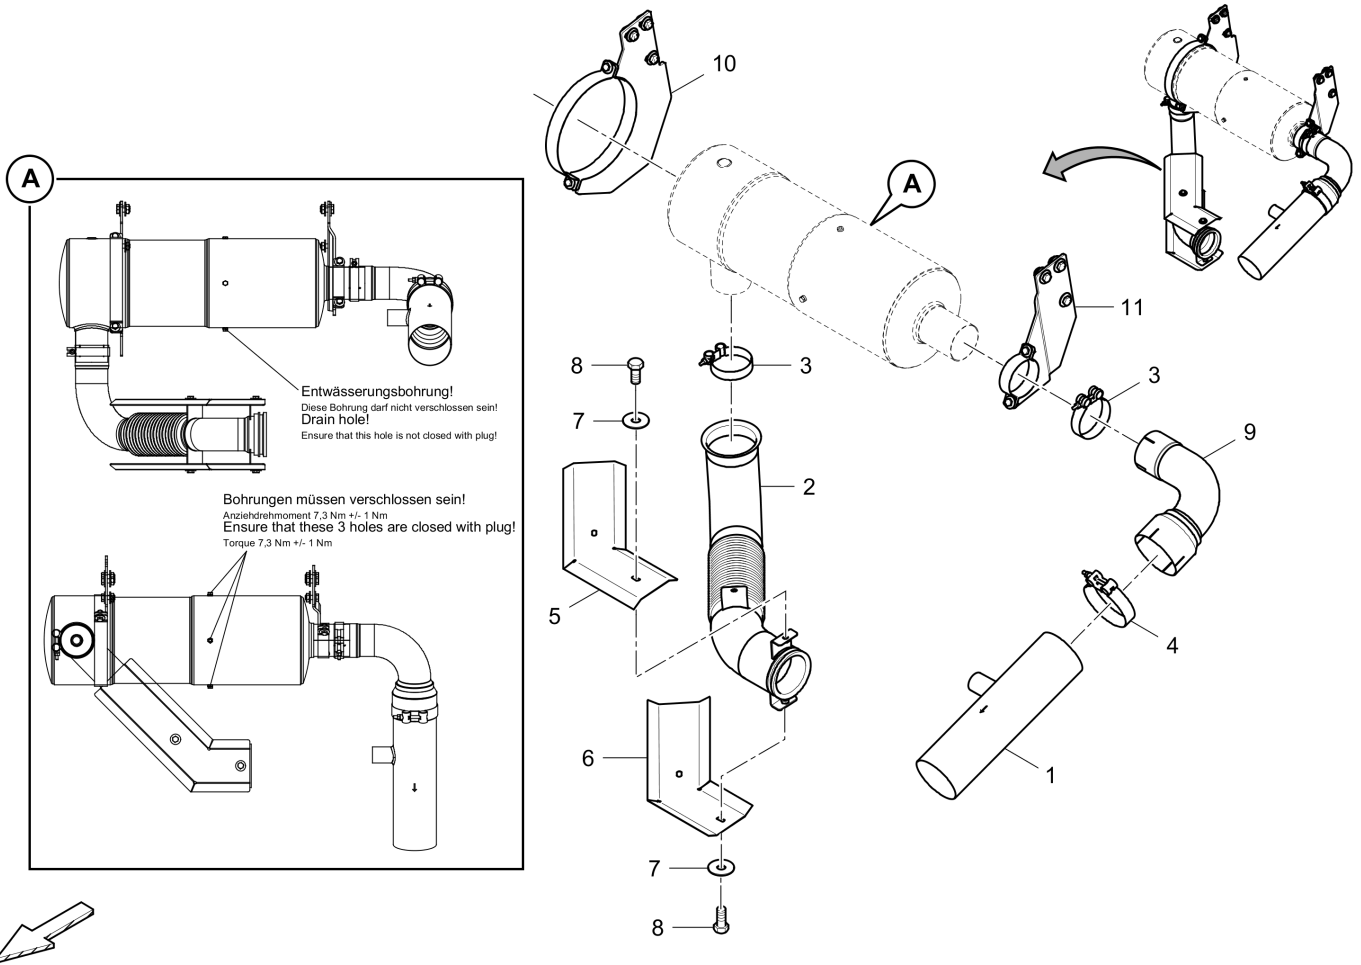

4812233094 Drive TIER 4i 4812042884 Connecting tube

Item	Part No.	Name	Qty	L	C	SN INFO
1	4812038648	Aspirator	1			
2	4812042885	Connecting tube	1			
3	D934349112	Hose clamp	2			
4	D934349118	Clamp	1			
5	4812042904	Heat shield	1			
6	4812042902	Heat shield	1			
7	0300013040	Flat washer	4			
8	0147132203	Hexagon head screw	4			
9	4812040886	Pipe bend	1			
10	4812042409	Receptacle	1			
11	4812042403	Receptacle	1