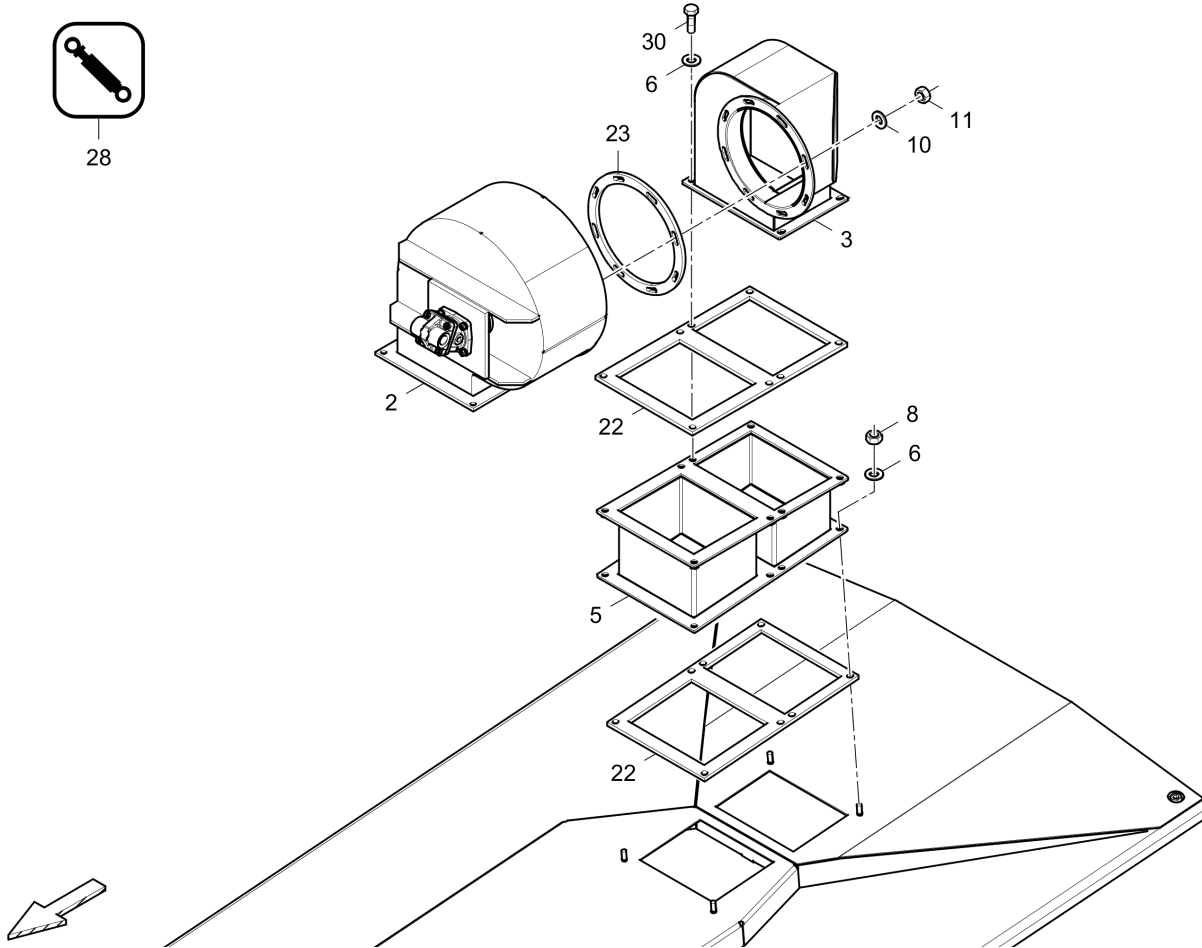

Item	Part No.	Name	Qty	L	C	SN INFO
3	4812024563	Remote control	1	Without cable / ohne Kabel		
10	4812005575	Repair kit Emergency push button	1			
12	4812004994	Protection cap	2			
14	4812005574	Repair kit switch	1			
14	4812076190	1 Switch repair kit, alternative part	1			
14	4812076199	2 Switch repair kit, alternative part	1			