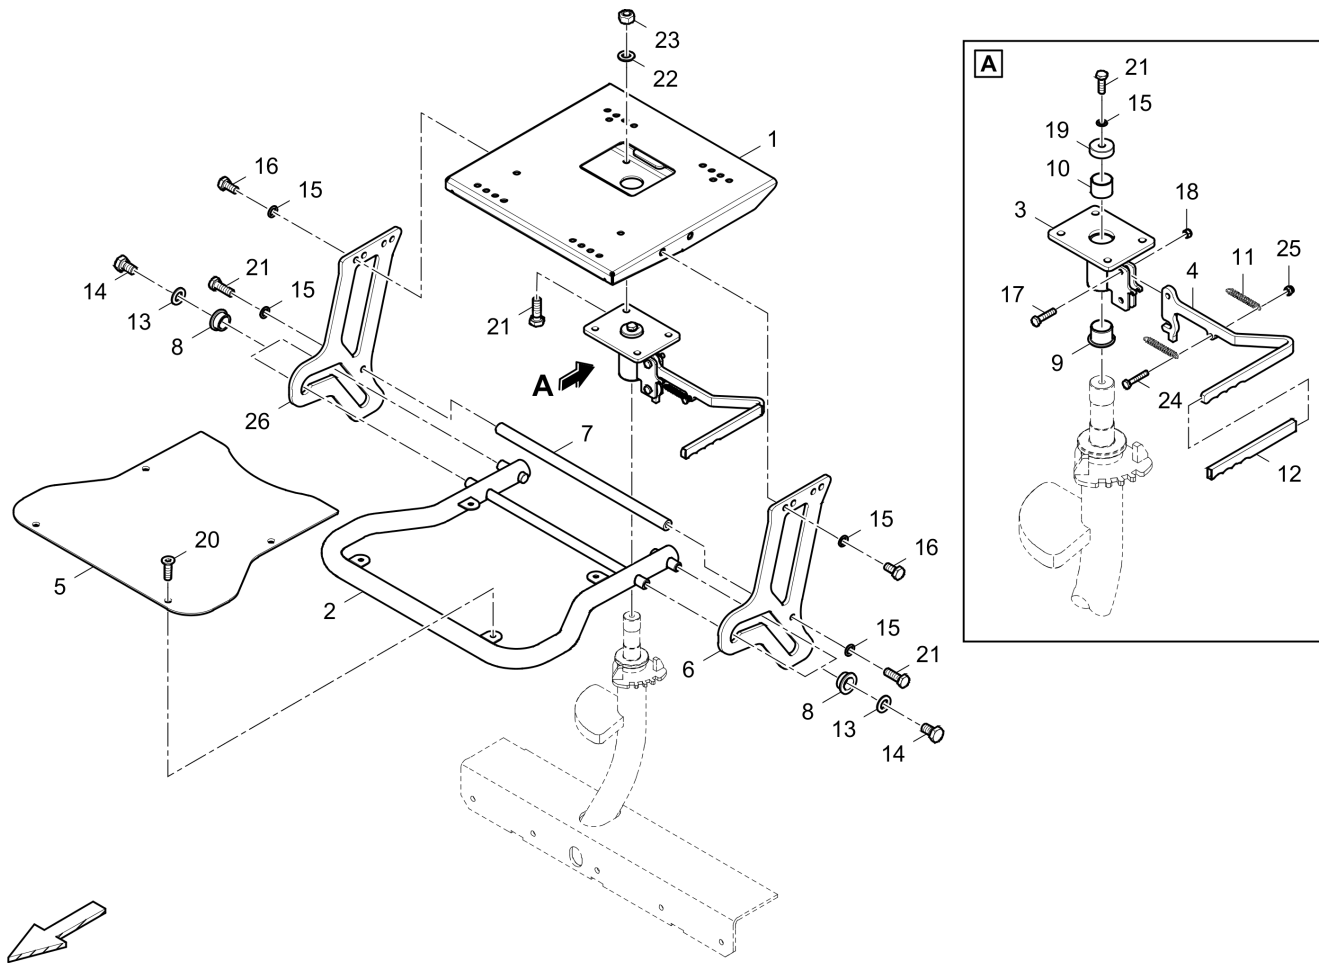

4812017481 Platform V5.1, movable, roof 4812007102 Fold away step l.h.

Item	Part No.	Name	Qty	L	C	SN INFO
1	4812007060	Seat retainer	1			
2	4812007073	Fold away step	1			
3	4812007064	Turning unit	1			
4	4812007089	Handle	1			
5	4812007096	Footplate	1			
6	4812007092	Carrier	2			
7	4812007100	Shaft	1			
8	4812005908	Bushing	4			
9	4812007108	Bushing	1			
10	4812007107	Bushing	1			
11	4812039416	Spring	2			
12	4812227727	Shrinkdown tubing X m	190			
13	0301235800	Plain washer	4			
14	0147139803	Hex. head screw	4			
15	0333310024	Washer	7			
16	0147136003	Screw cap	4			

Refer to Parts Online for the most up to date information. The printed information might be outdated.

Wed Oct 07 05:18:53 UTC 2020