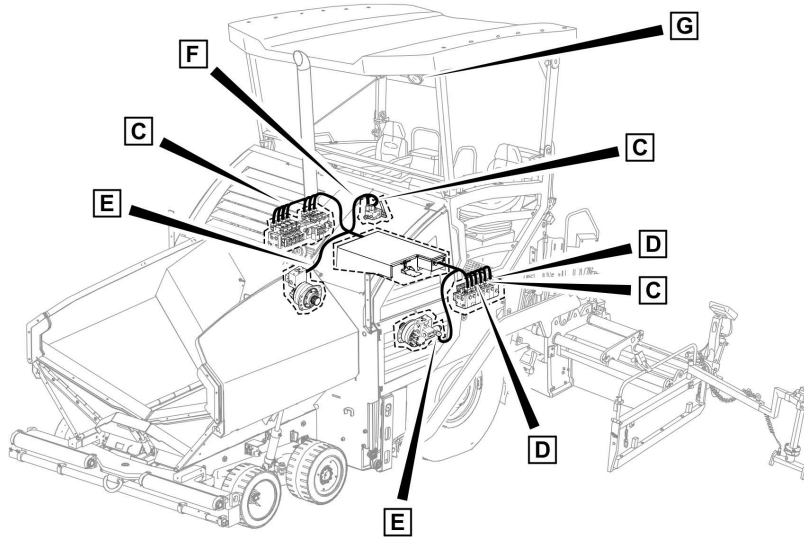

Item	Part No.	Name	Qty	L	C	SN INFO
1	4812035503	Power-timer housing	1			
2	4812035504	Power-timer housing	1			
3	4812029030	Valve plug	1			
4	D977331003	Timer housing	1			
5	D977476443	Valve plug	1			
6	D977477180	Plug	1			
7	4812034791	Plug	1			
Not Shown	4812036585	Harness