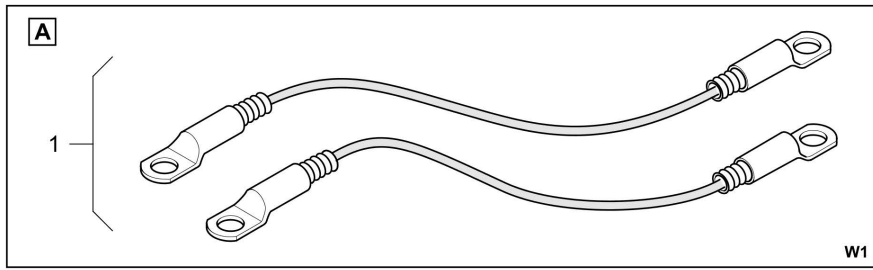

4812016527 Wiring 4812034063 Cable W1

Item	Part No.	Name	Qty	L	C	SN INFO
1	4812034063	Cable W1	1