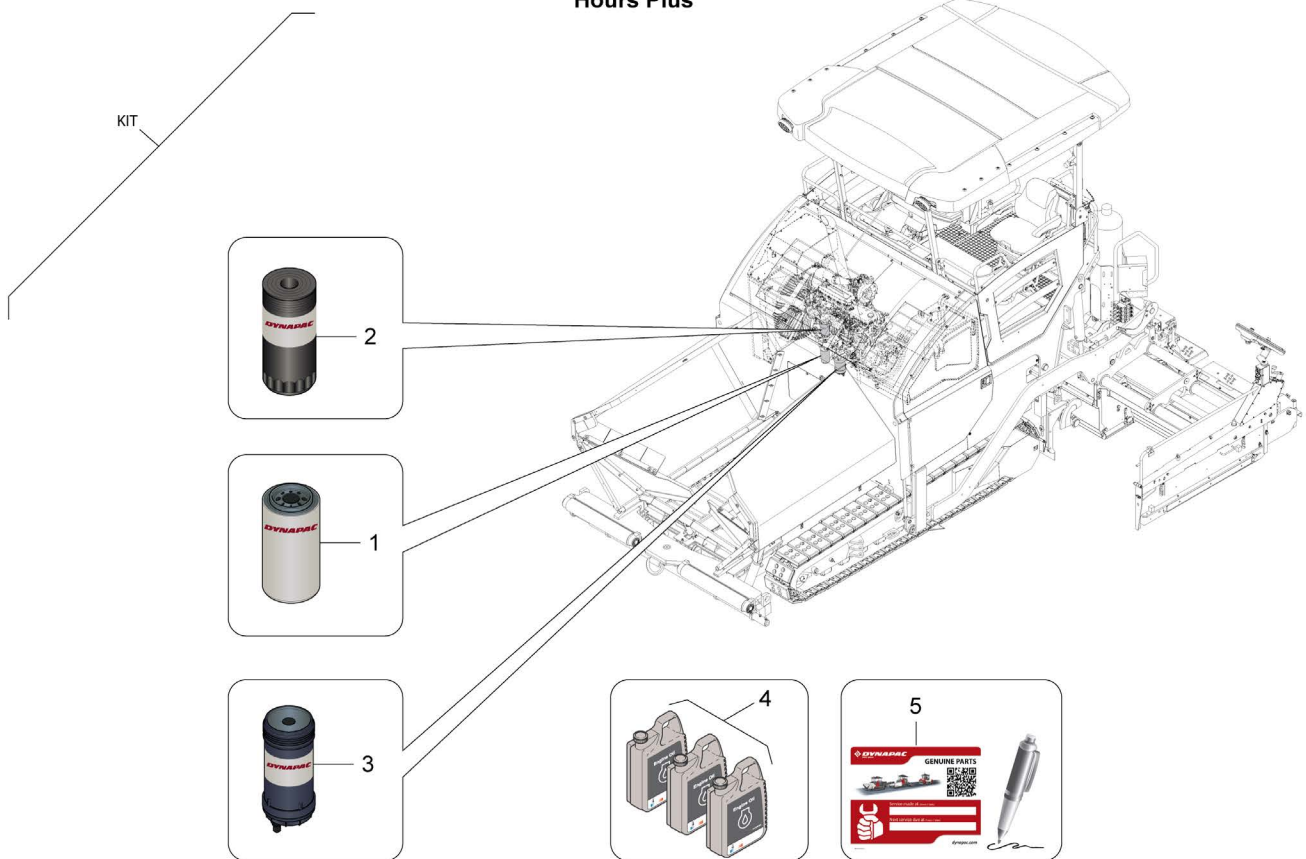

Service kit 500 h 4812043983 Service kit 500 h Plus TIER 3

**500 Stunden Plus /
Hours Plus**

Item	Part No.	Name	Qty	L	C	SN INFO
KIT	4812043983	Service kit 500 h Plus TIER 3	1			
1	4700939082	Oil filter	1			
2	4700945624	Filter, fuel	1			
3	4700945147	Fuel prefilter	1	Filter head - 4700945538		
4	4812161855	Dynapac engine oil 200 / 5 ltrs.	3			
5	4812075275	Decal, next service intervall	1			

Refer to Parts Online for the most up to date information. The printed information might be outdated.

Wed Oct 07 05:13:58 UTC 2020