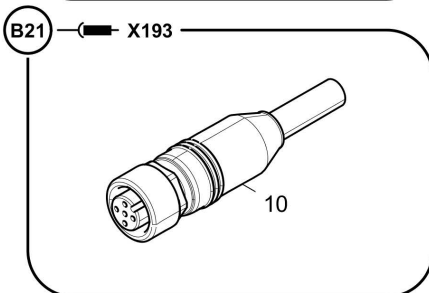

Item	Part No.	Name	Qty	L	C	SN INFO
16	0147135903	Hexagon bolt	3			
17	0147136003	Screw cap	5			
18	4812030823	Retainer	3			
19	0147136303	Screw	6			
20	0333310024	Washer	9			
21	D937910120	Plug screw	2			
22	D932702323	Seal ring	2			
23	5730015118	Hexagon nut	4			
24	0211124903	Hex. sock. screw	4			
25	4812040672	Tank hose	1			
26	4812040670	Elbow socket	2			
27	D930280159	Edge protection x m				
28	4812011621	Ground strap	2	200 mm		
29	0147136203	Hex.bolt M10x25	2			
30	D939505038	Washer	2			
31	0147132203	Hexagon head screw	1			

4812233095 Drive TIER 3 4812009667 Cable W12