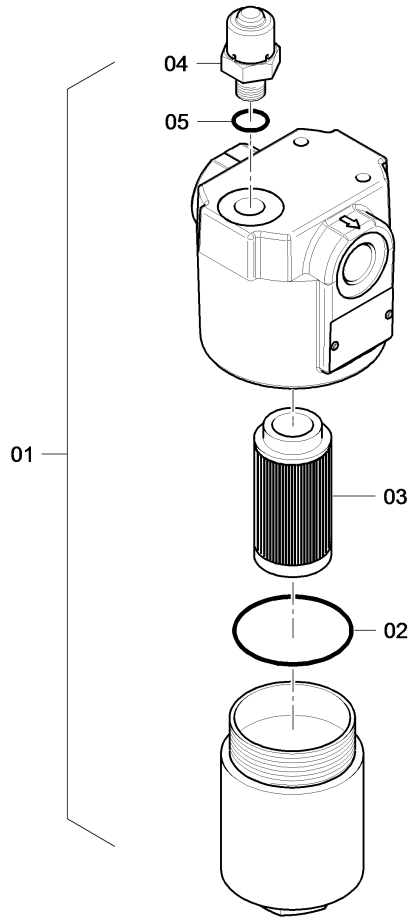

4812012263 Work hydraulic 4812044338 Filter

Item	Part No.	Name	Qty	L	C	SN INFO
1	4812044338	Filter	1			
2	D932213784	O-ring	1			
3	4812018071	Filter element	1			
4	4812046058	Maintenance indicator	1			
5	4812046059	O-ring	1