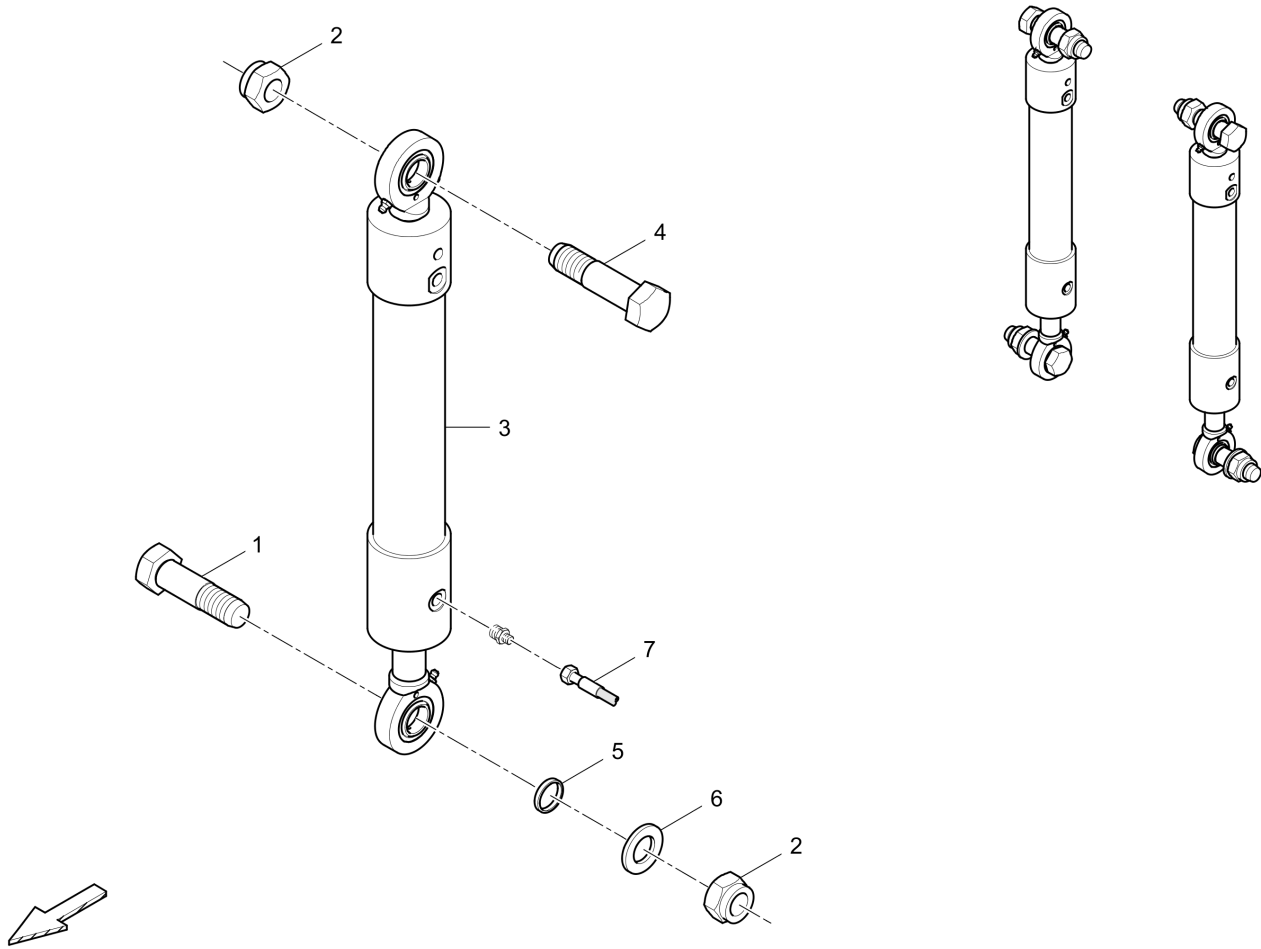

4812017362 Hydraulic auger lift, SETASSIST 4812017362 Hydraulic auger lift, SETASSIST

Item	Part No.	Name	Qty	L	C	SN INFO
1	0223400068	Fitting screw	2			
2	0291118511	Hexagon nut	4			
3		Hydraulic cylinder				
3.1	4812017624	Hydraulic cylinder with sensor	2			
3.1.1	4812201153	Sensor	1			
3.1.2	4812216221	Seal kit	1			
4	4812033032	Screw	2			
5	4812011625	Spacer	2			
6	0300027469	Washer	2			
7	4812232961	Hydraulic auger lift	1			

Refer to Parts Online for the most up to date information. The printed information might be outdated.

Wed Oct 07 05:25:58 UTC 2020