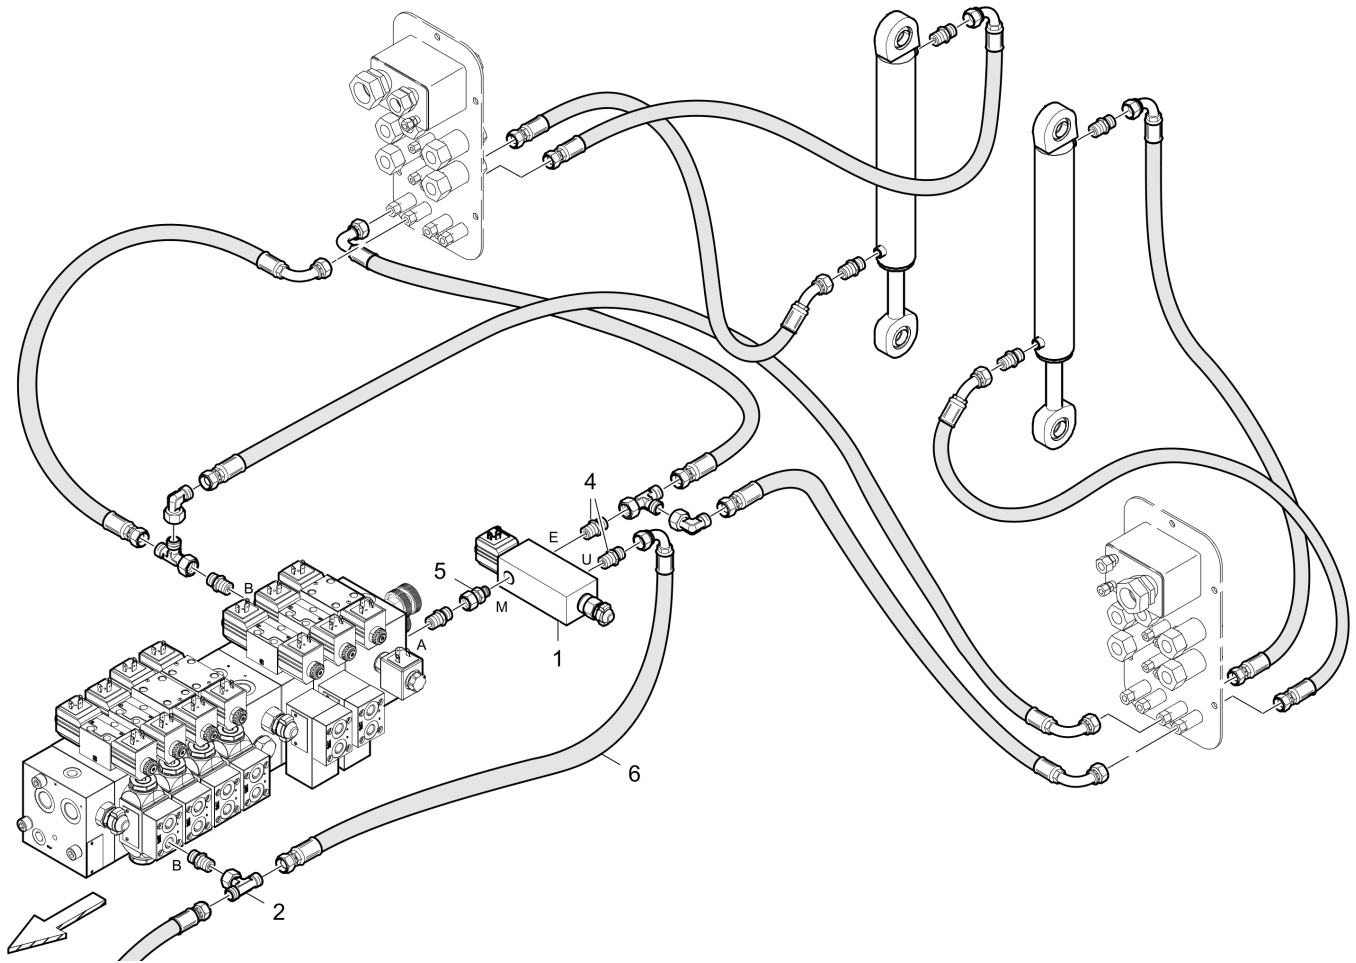

4812042414 Trailer axle MASTER 4812044021 Hydraulic trailer axle

Item	Part No.	Name	Qty	L	C	SN INFO
1	4812043060	Pressure relief valve	1			
1	4812215466	Hydl.-block	1			Valid for s/n G002959, ff
1.1	4812215496	Field coil	1			
1.2	4812215506	2/2 way valve	1			
1.2.1	4812215450	Gasket kit	1			
1.2.2	4812215495	Gasket kit, coil	1			
2	D961918008	Swivel nut branch tee	1			
4	D961951084	Male connector	2			
5	D961352990	Stud	1			
6	4812019410	Hose	1			

Refer to Parts Online for the most up to date information. The printed information might be outdated.

Wed Oct 07 05:25:47 UTC 2020