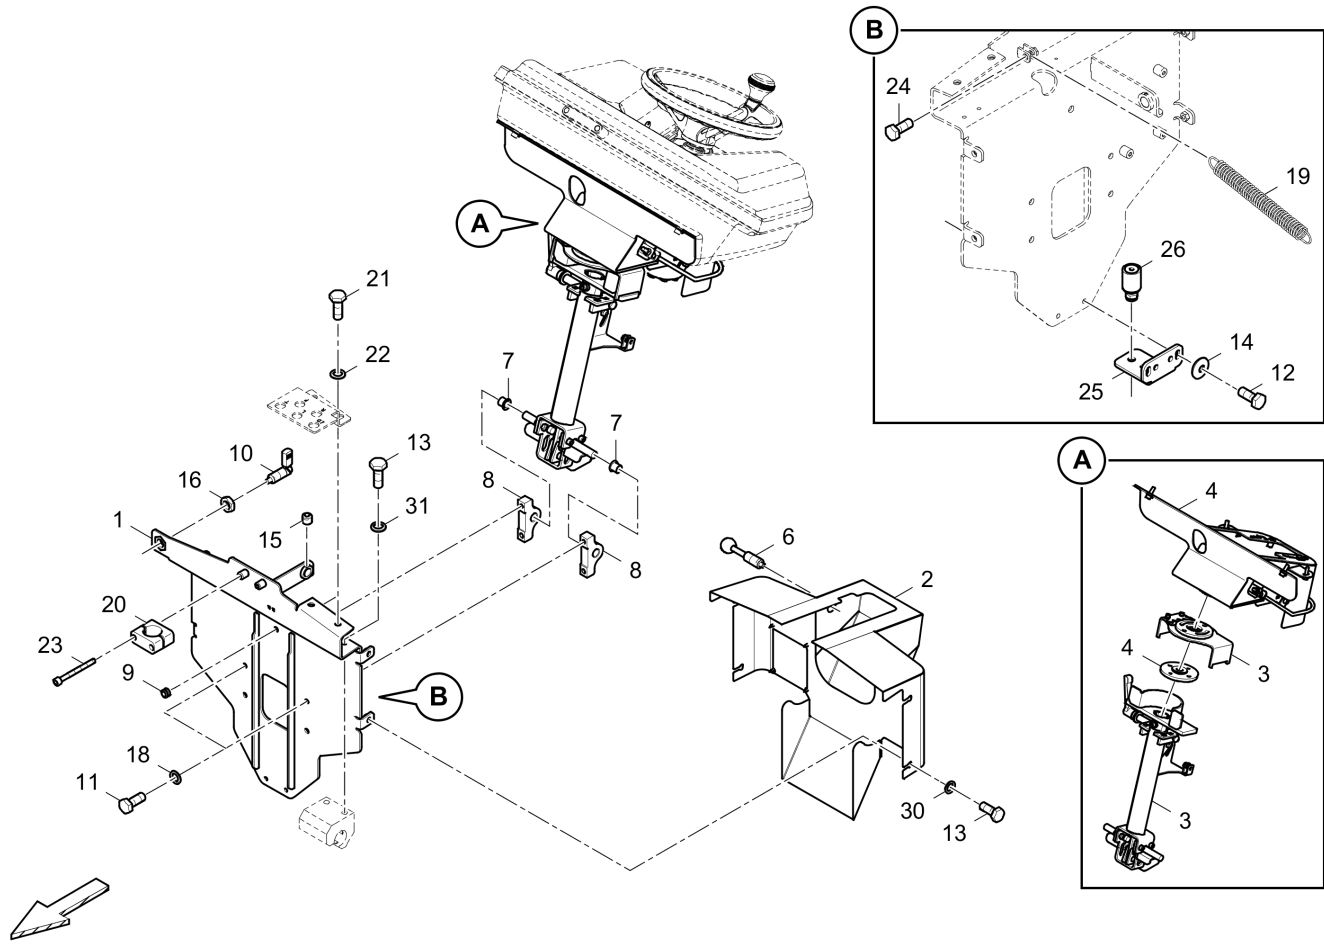

4812017300 Operator board 4812017300 Operator board

Item	Part No.	Name	Qty	L	C	SN INFO
1	4812017303	Carrier plate	1			
2	4812017306	Carrier profile	1			
2	4812073950	Carrier profile	1			Valid from s/n G003367, 3368, 3406, 3442, 3451, 3454, 3456, 3458, 3461, 3462, 3464, ff
3	4812227100	Clamping lever	1			
4	4812005193	Console	1			
6	4812007259	Stop bolt	1			
7	4812046843	Bushing	2			
8	4812005217	Support block	2			
9	D977418715	Bushing socket	1			
10	D930404671	Stop bolt	1			
11	0147136203	Hex.bolt M10x25	4			
12	0147124703	Hex.bolt	2			
13	0147132303	Hexagon bolt	8			
14	D939515019	Washer	2			
15	0190124142	Threaded pin	1			

Refer to Parts Online for the most up to date information. The printed information might be outdated.

Wed Oct 07 05:18:42 UTC 2020