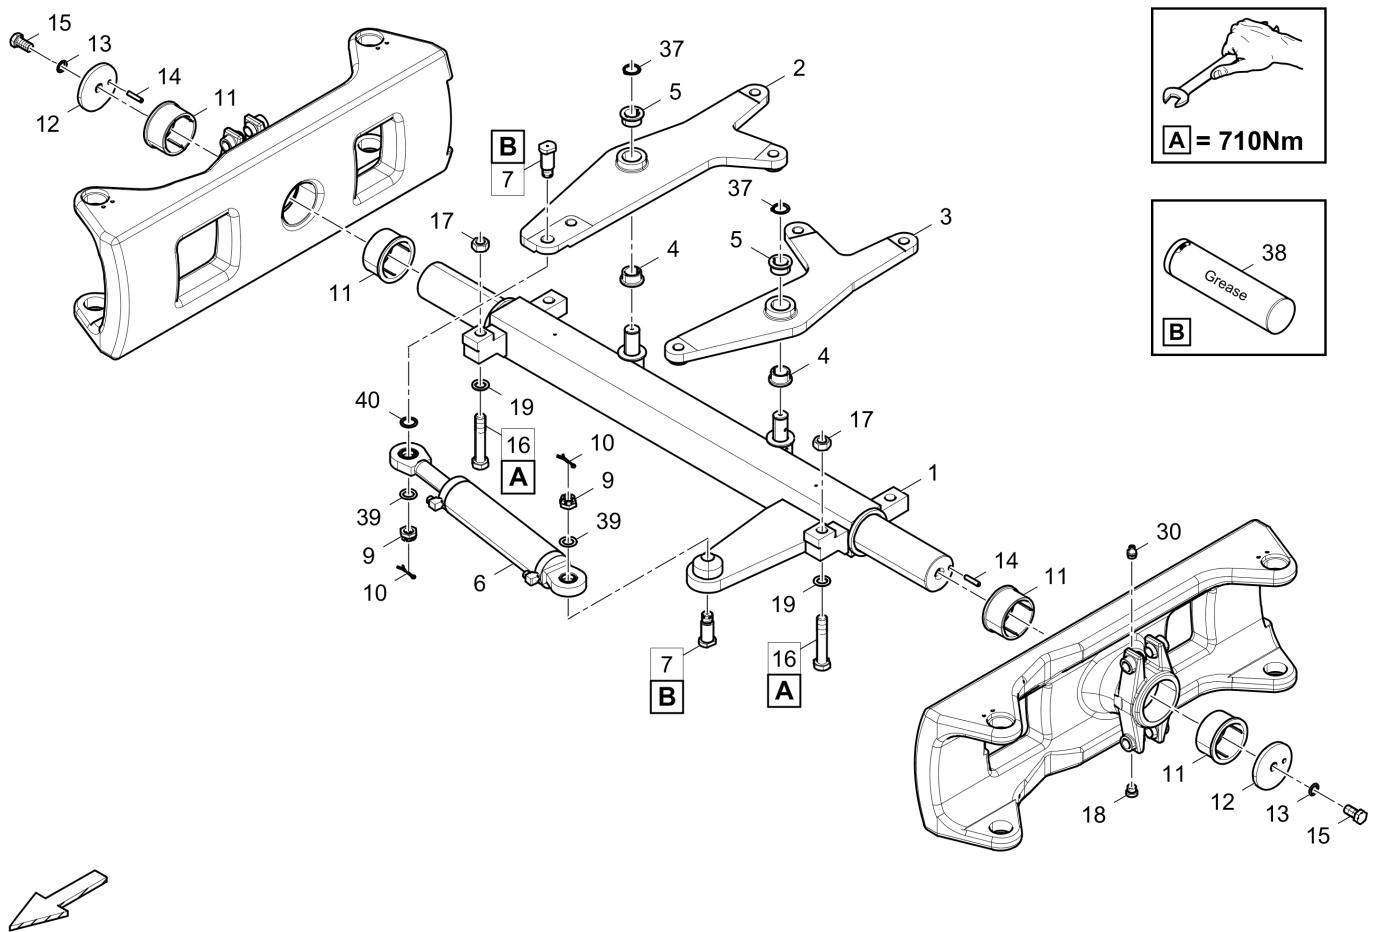

Referenced Pages

Gr.08 Split gear box	343
4812018529 Pump	346
4812030503 Pump	347
4812030505 Pump	348
4812030504 Pump	349
4812026129 Pump	350

Steering 4812215702 Steering