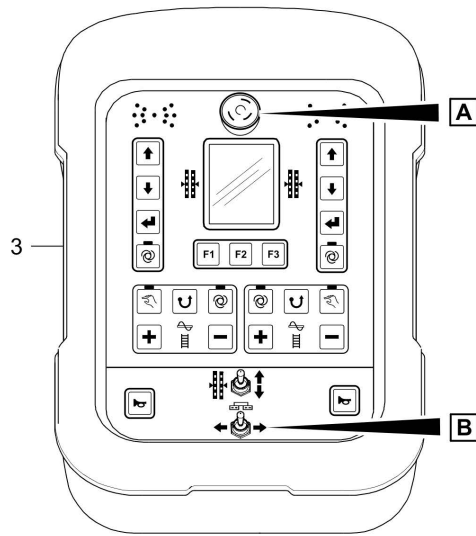

Remote control 4812015926 Remote control, PLC

Item	Part No.	Name	Qty	L	C	SN INFO
3	4812024563	Remote control	1	Without cable / ohne Kabel		
10	4812005575	Repair kit Emergency push button	1			
12	4812004994	Protection cap	2			
14	4812005574	Repair kit switch	1			
14	4812076190	1 Switch repair kit, alternative part	1			
14	4812076199	2 Switch repair kit, alternative part	1