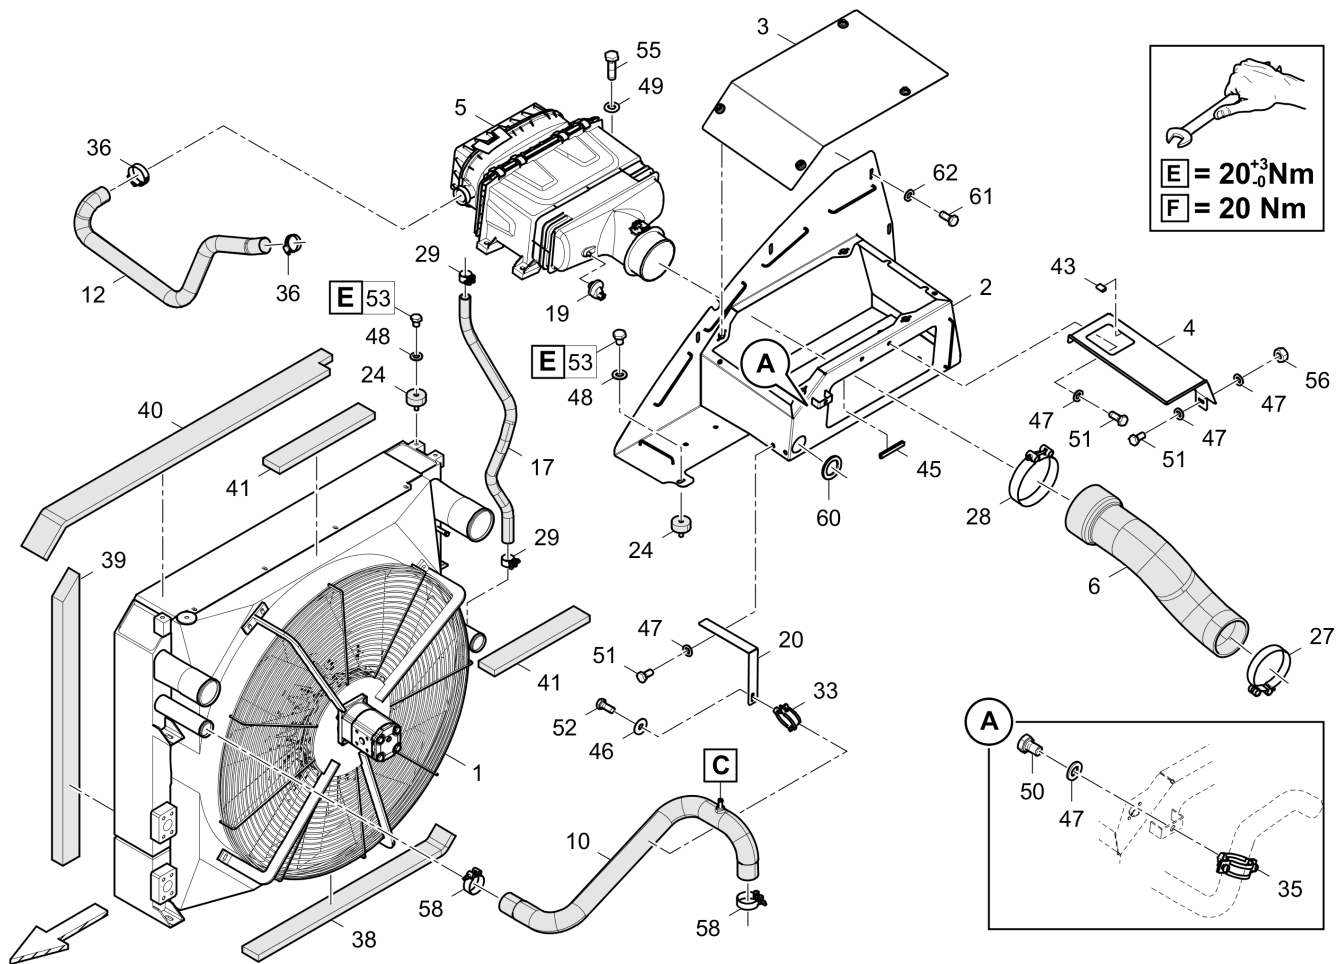

Item	Part No.	Name	Qty	L	C	SN INFO
1	4812017106	Combined cooler	1			
2	4812229879	Retainer, air filter	1			
3	4812230068	Cover	1			
4	4812230033	Heat shield	1			
5	4812012430	Air filter cpl.	1			
6	4812016943	Air intake hose	1			
7	4812016917	Load air line	1			
8	4812016926	Load air line	1			
9	4812016911	Cooler hose	1			
10	4812016912	Cooler hose	1			
11	4812235184	Expansion tank	1			Valid from s/n G002785, ff
11.1	4812235183	Expansion tank	1			
11.2	4812012153	Cap	1			
11.3	4812012171	Level indicator	1			
11.4	4812023389	Connecting tube	1			
11.5	4812002486	Thread sealing product	1			
11	4812012121	Expansion tank	1			

Refer to Parts Online for the most up to date information. The printed information might be outdated.

Wed Oct 07 05:21:39 UTC 2020