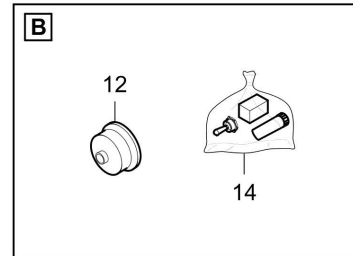

Remote control 4812015926 Remote control, PLC

Item	Part No.	Name	Qty	L	C	SN INFO
3	4812024563	Remote control	1	Without cable / ohne Kabel		
10	4812005575	Repair kit Emergency push button	1			
12	4812004994	Protection cap	2			
14	4812005574	Repair kit switch	1			
14	4812076190	1 Switch repair kit, alternative part	1			
14	4812076199	2 Switch repair kit, alternative part	1