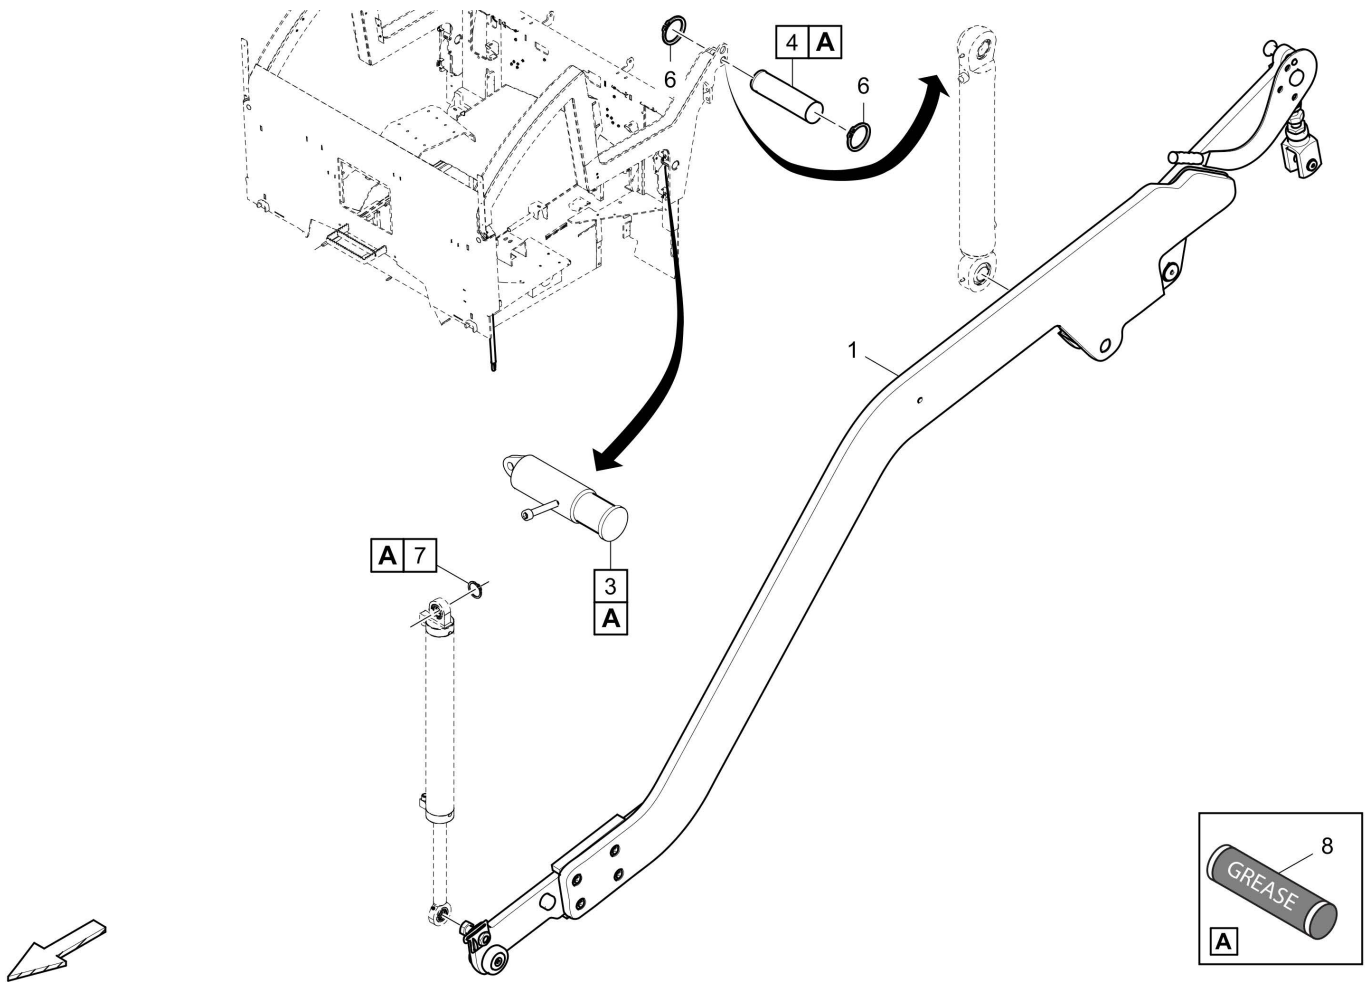

4812044879A Side Screed arms, mech. locked - Trailer axle 4812044879A Side Screed arms, mech. locked