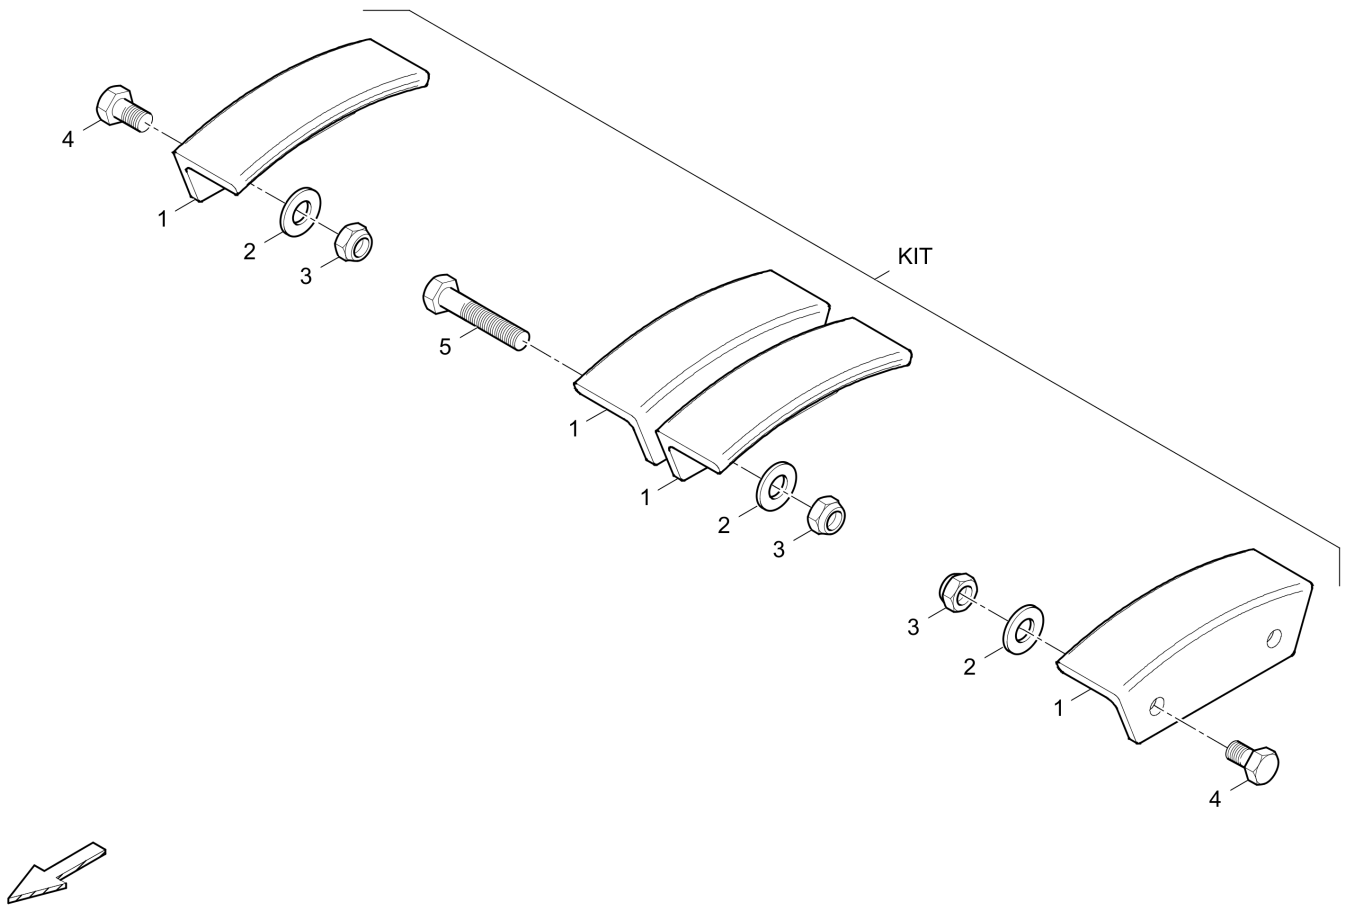

D635060800A Chain guide D635060800A Chain guide

Item	Part No.	Name	Qty	L	C	SN INFO
KIT	D635060800	Chain guide, middle	1			
1	4730000120	Slide shoe	4			
2	0301237800	Plain washer(A) 17 x 30 x 3	6			
3	5730007656	Hexagon nut	6			
4	0147148012	Screw	4			
5	0147148303	Screw cap	2