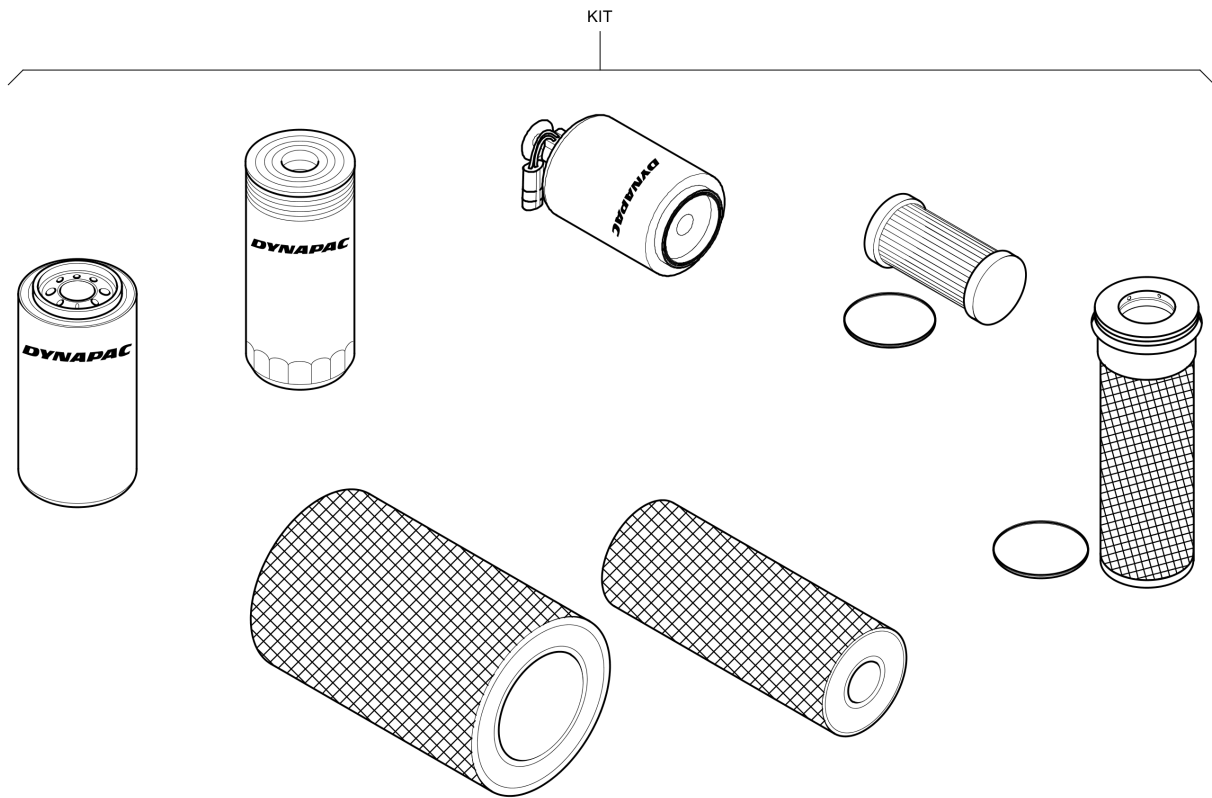

Service kit 1000 h 4812023925 Filter kit 1000h

Item	Part No.	Name	Qty	L	C	SN INFO
KIT	4812023925	Filter kit 1000h	1			
-	4700939082	Oil filter	1			
-	4812034566	Air cleaner element big	1			
-	4812034567	Air cleaner element small	1			
-	4812158187	Fuel filter	1			
-	4812041531	Fuel prefilter	1			
-	4812018071	Filter element	3			
-	D932213784	O-ring	3			
-	4812034802	Filter element	1			
-	4812015479	O-ring	1			
-	4812009437	Vent filter	1			

Refer to Parts Online for the most up to date information. The printed information might be outdated.

Wed Oct 07 05:14:40 UTC 2020