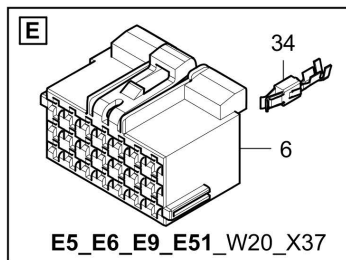

Item	Part No.	Name	Qty	L	C	SN INFO
24	4812032565	Coolant level sensor	1			
26	D977467011	Mounting socket	1			
27	4812034923	Socket	1			
29	D977455758	Fuse holder	2			
30	D977335402	Lamp	2			
31	D977903333	Spot light l.h.	1			
32	D977903332	Spot light r.h.	1			
33	4812028482	Tail lamp r.h.	1			
34	4812028481	Tail lamp l.h.	1			
35	D977335027	Lamp / yellow	1			
36	D977335302	Lamp / parking light	1			
37	D977335322	Lamp	1			
38	4812009135	Lamp holder cpl.	1			
38.1	4812008610	Lamp holder	1			
38.2	D937626269	Screw	2			
38.3	4700600006	Washer	2			
38.4	4700570005	Hexagon nut M	2			
39	D977335020	Bulb 75/70W	1			
40	4812044896	Lamp holder	1			
41	4812046466	Tank sensor	1			
42	4812015286	Angle sensor	1			
43	4812018482	Angle sensor	1			Valid from sn G002184, ff
43	4812030892	Sensor	1			
49	4812033233	Bridge plug	1