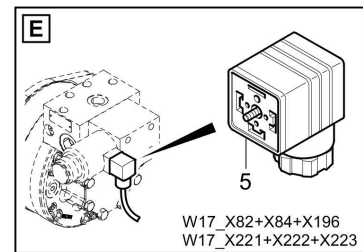

Item	Part No.	Name	Qty	L	C	SN INFO
1	4812035503	Power-timer housing	1			
2	4812035504	Power-timer housing	1			
3	4812029030	Valve plug	1			
4	D977331003	Timer housing	1			
5	D977476443	Valve plug	1			
6	D977477180	Plug	1			
7	4812034791	Plug	1			
Not Shown	4812036585	Harness