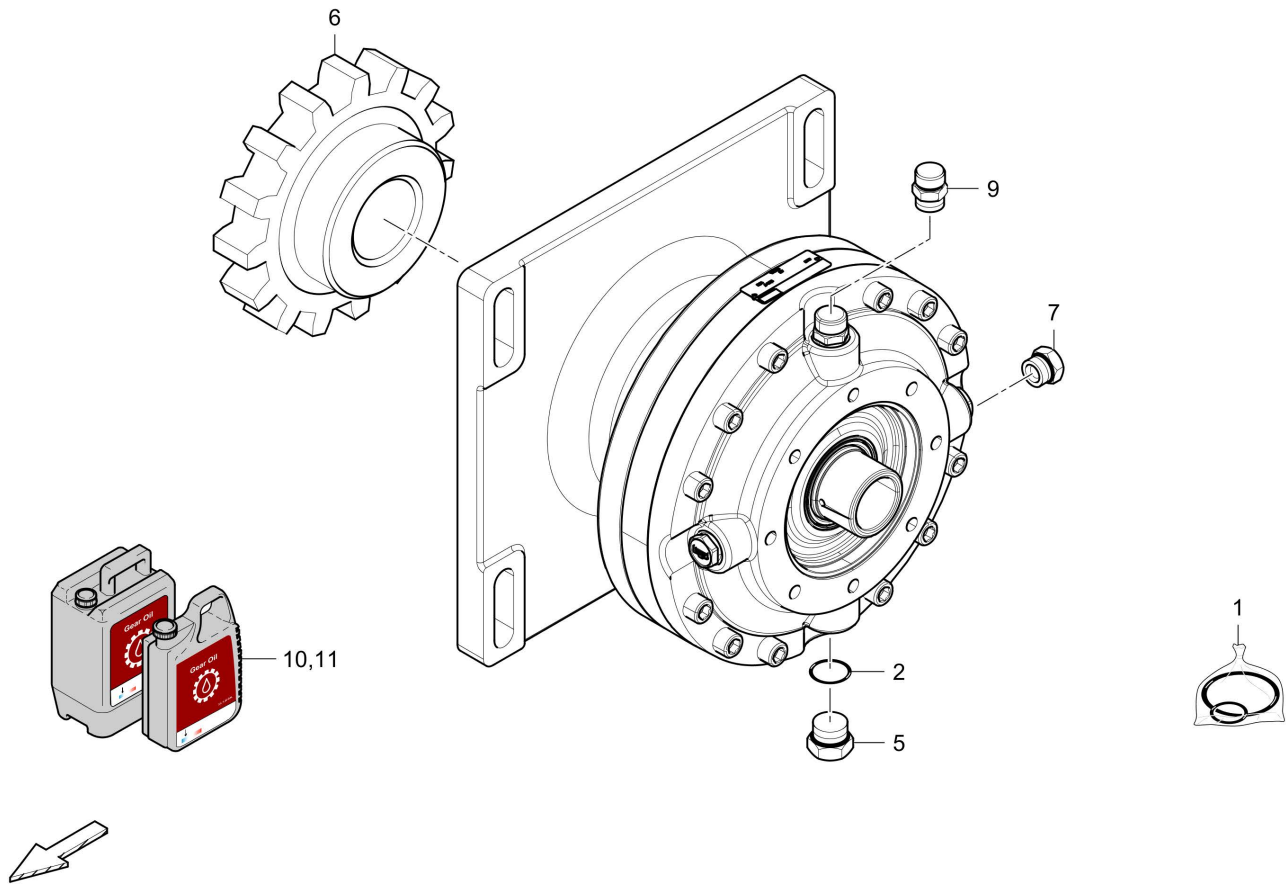

4812233020 Auger Ø380mm, basic width 4812045075 Auger gear

Item	Part No.	Name	Qty	L	C	SN INFO
1	4812009443	Seal kit	1			
2	4812009399	Washer	1			
5	4812034472	Plug screw	1			
6	4812009396	Drive sprocket	1			
7	4812009402	Plug	2			
9	4812034470	Screw	1			
10	4812161875	Dynapac Gear oil 100, 5 ltr.	1			
11	4812161876	Dynapac Gear oil 100, 20 ltr.	1