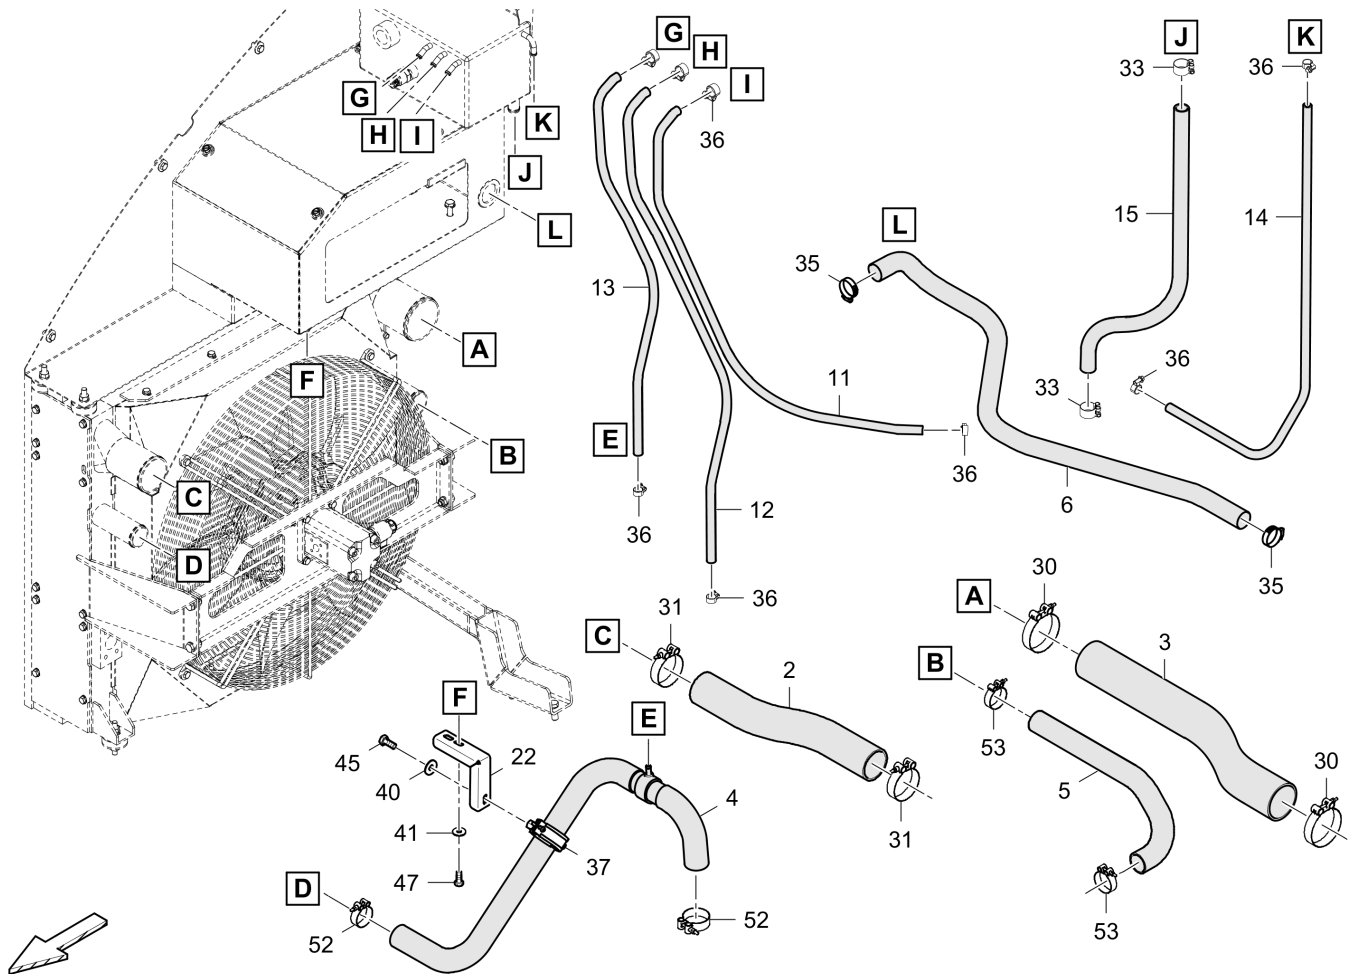

Refer to Parts Online for the most up to date information. The printed information might be outdated.

Wed Oct 07 05:20:36 UTC 2020