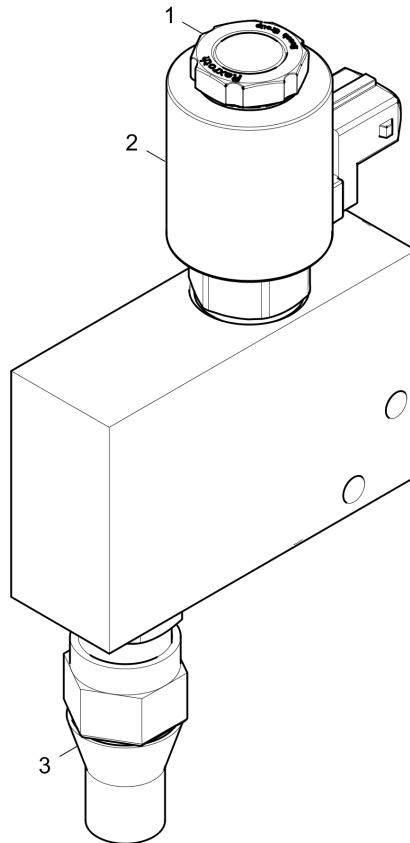

4812019359 Fume control system 4812215477 Pressure relief valve

Item	Part No.	Name	Qty	L	C	SN INFO
1	4812202543	2/2 way valve	1			Valid from year 2021
1.1	4812215450	Gasket kit	1			
1.2	4812216007	Gasket kit, coil	1			
2	4812019941	Coil	1			
3	4812014746	Pressure reduction valve	1