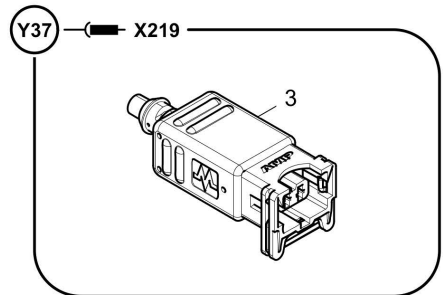

Item	Part No.	Name	Qty	L	C	SN INFO
16	0147135903	Hexagon bolt	3			
17	0147136003	Screw cap	5			
18	4812030823	Retainer	3			
19	0147136303	Screw	6			
20	0333310024	Washer	9			
21	D937910120	Plug screw	2			
22	D932702323	Seal ring	2			
23	5730015118	Hexagon nut	4			
24	0211124903	Hex. sock. screw	4			
25	4812040672	Tank hose	1			
26	4812040670	Elbow socket	2			
27	D930280159	Edge protection x m				
28	4812011621	Ground strap	2	200 mm		
29	0147136203	Hex.bolt M10x25	2			
30	D939505038	Washer	2			
31	0147132203	Hexagon head screw	1			

4812233095 Drive TIER 3 4812009667 Cable W12