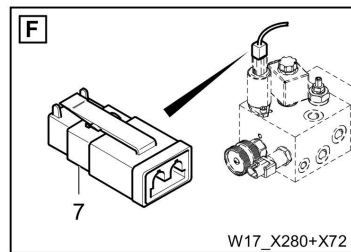

Item	Part No.	Name	Qty	L	C	SN INFO
1	4812035503	Power-timer housing	1			
2	4812035504	Power-timer housing	1			
3	4812029030	Valve plug	1			
4	D977331003	Timer housing	1			
5	D977476443	Valve plug	1			
6	D977477180	Plug	1			
7	4812034791	Plug	1			
Not Shown	4812036585	Harness