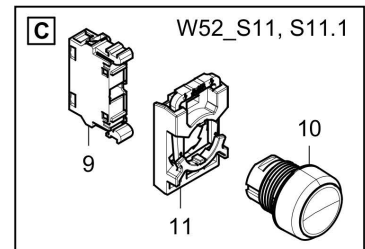

4812008257 EI. option England 4812008256 Cable W52

Item	Part No.	Name	Qty	L	C	SN INFO
5	4812030987	Female contact	2			
7	4812008241	Housing	1			
9	D977580259	Contact element	1			
10	4812008240	Push button	1			
11	D977580262	Adapter	1			