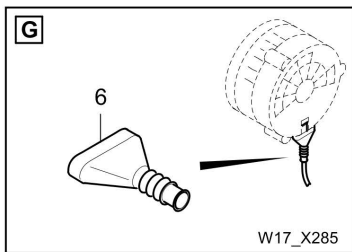

Item	Part No.	Name	Qty	L	C	SN INFO
1	4812035503	Power-timer housing	1			
2	4812035504	Power-timer housing	1			
3	4812029030	Valve plug	1			
4	D977331003	Timer housing	1			
5	D977476443	Valve plug	1			
6	D977477180	Plug	1			
7	4812034791	Plug	1			
Not Shown	4812036585	Harness