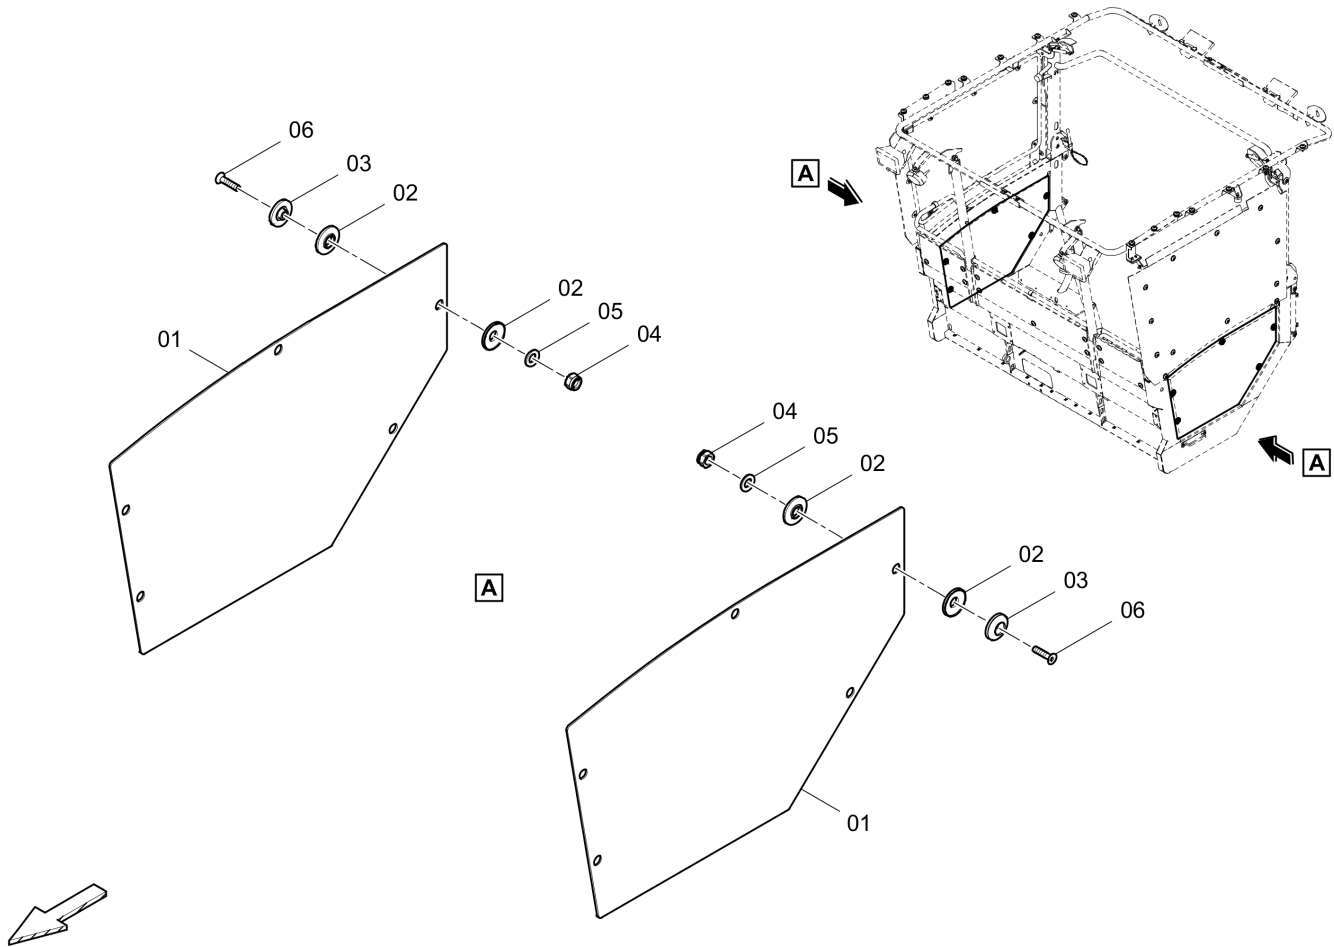

4812225610 Weather protection house 4812226117 Side window

Item	Part No.	Name	Qty	L	C	SN INFO
01	4812226115	Side window	2			
02	4812036951	Retainer	20			
03	4812036950	Retainer	10			
04	0291118802	Hexagon nut	10			
05	0301233500	Plain washer	10			
06	0216110052	Countersunk screw	10