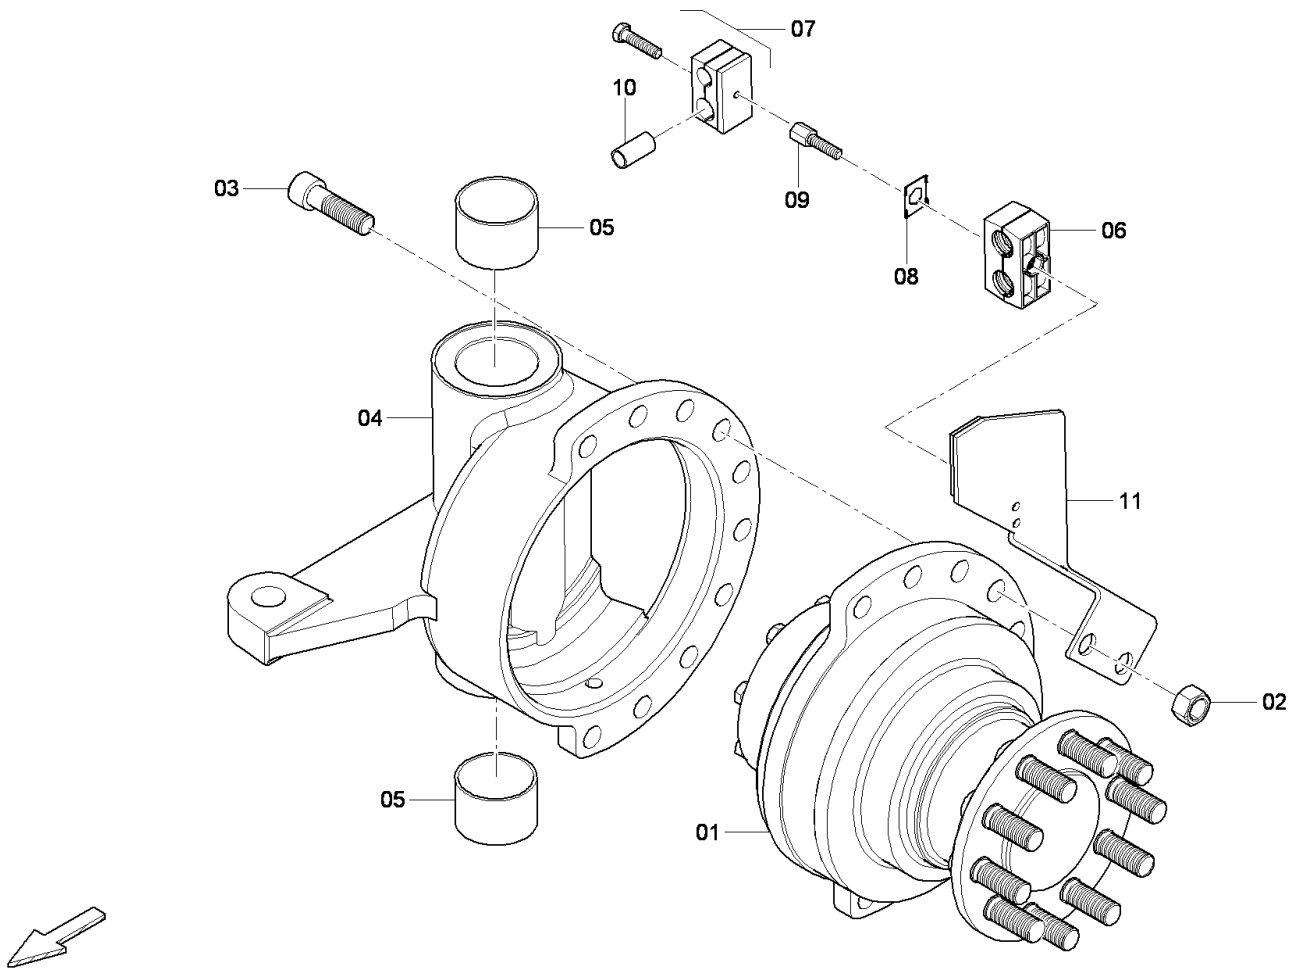

4812028316 Front wheel, l.h. 4812030025 Front wheel unit

Item	Part No.	Name	Qty	L	C	SN INFO
1	4812014955	Radial piston motor	1			
1.1	4812030049	Hydraulic motor	1			
1.2	4812076162	Sealing kit	1			
2	0266211400	Hexagon nut M16	10			
3	0211148003	Hex sock. Screw	10			
4	4730011375	Steering link	1			
5	4749302104	Bushing	2			
6	D934972100	Clamp	1			
7	D934362080	Clamp	1			
8	D934304016	Locking plate	1			
9	D934303817	Screw	1			
10	D312003512	Pipe	1			
11	D634330510	Retainer	1			

Refer to Parts Online for the most up to date information. The printed information might be outdated.

Wed Oct 07 05:22:17 UTC 2020