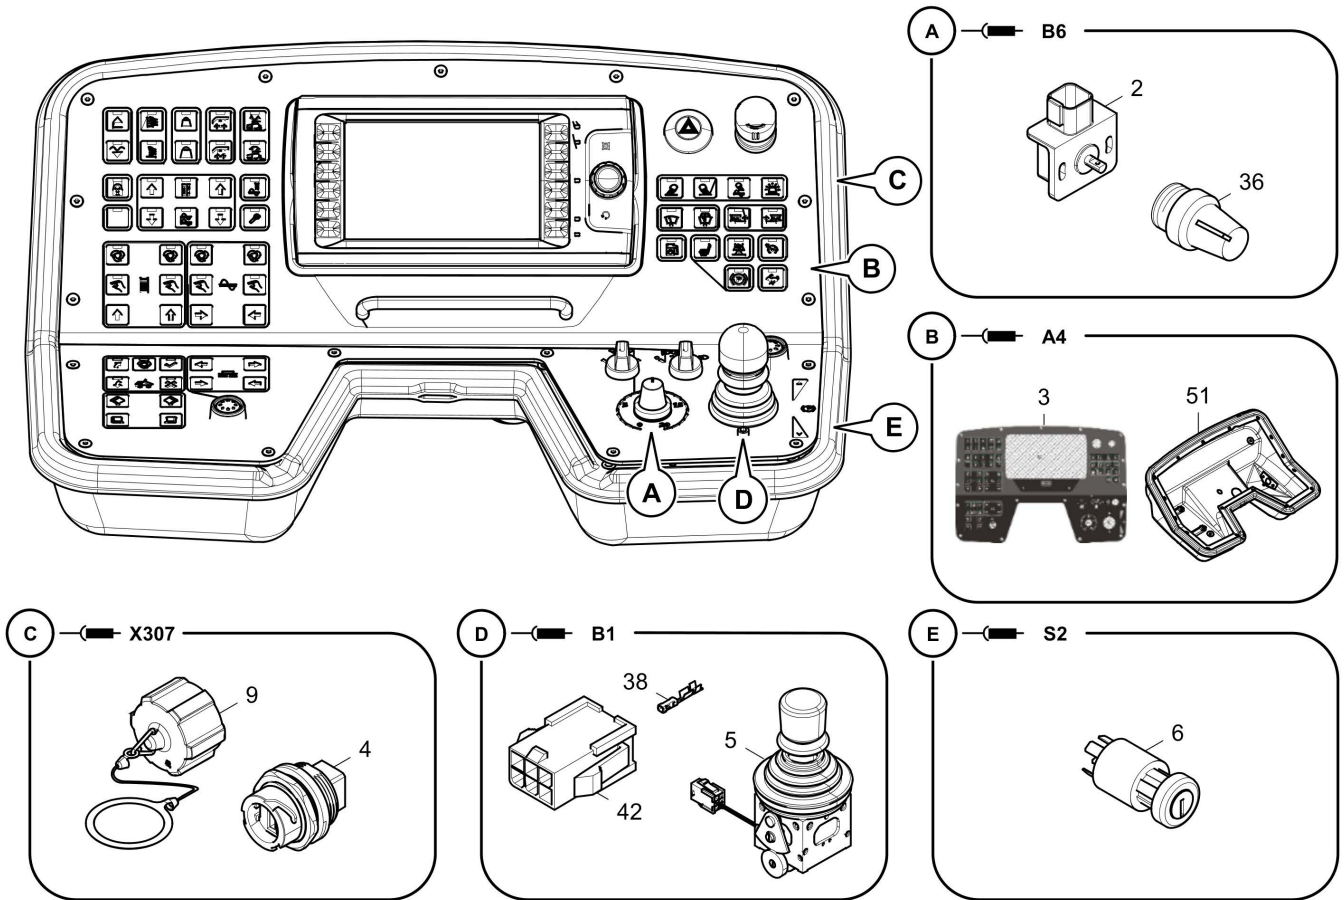

Operator desk 4812016162 Control unit

Refer to Parts Online for the most up to date information. The printed information might be outdated.

Wed Oct 07 05:25:23 UTC 2020