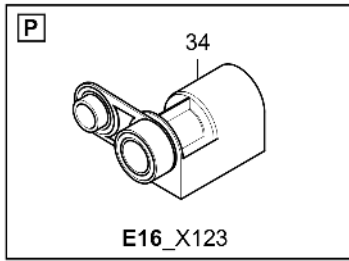

Item	Part No.	Name	Qty	L	C	SN INFO
1	D977453085	Fuse	1			
2	D977459520	Bridge, 4-fold	1			
2	D977459519	Bridge, 2-fold	1			Optional
3	4700903640	Battery disconnecter	1			
3.1	4700903641	Battery key	1			
4	4700903641	Battery key	1			
5	4700792310	Relay 120A	1			
9		Battery	1			
10	4812010133	Temperature sensor	1			
11	4700999014	Horn	1			
12	4812032169	Pressure switch	1			
13	4812039057	Pressure switch	1			
17	4812019820	Revolution sensor	1			
18	D977808111	Warning signal lamp left	1			
19	D977808121	Warning signal lamp right	1			
22	D977730257	Relais	1			
24	4812032565	Coolant level sensor	1			

Refer to Parts Online for the most up to date information. The printed information might be outdated.

Wed Oct 07 05:10:39 UTC 2020