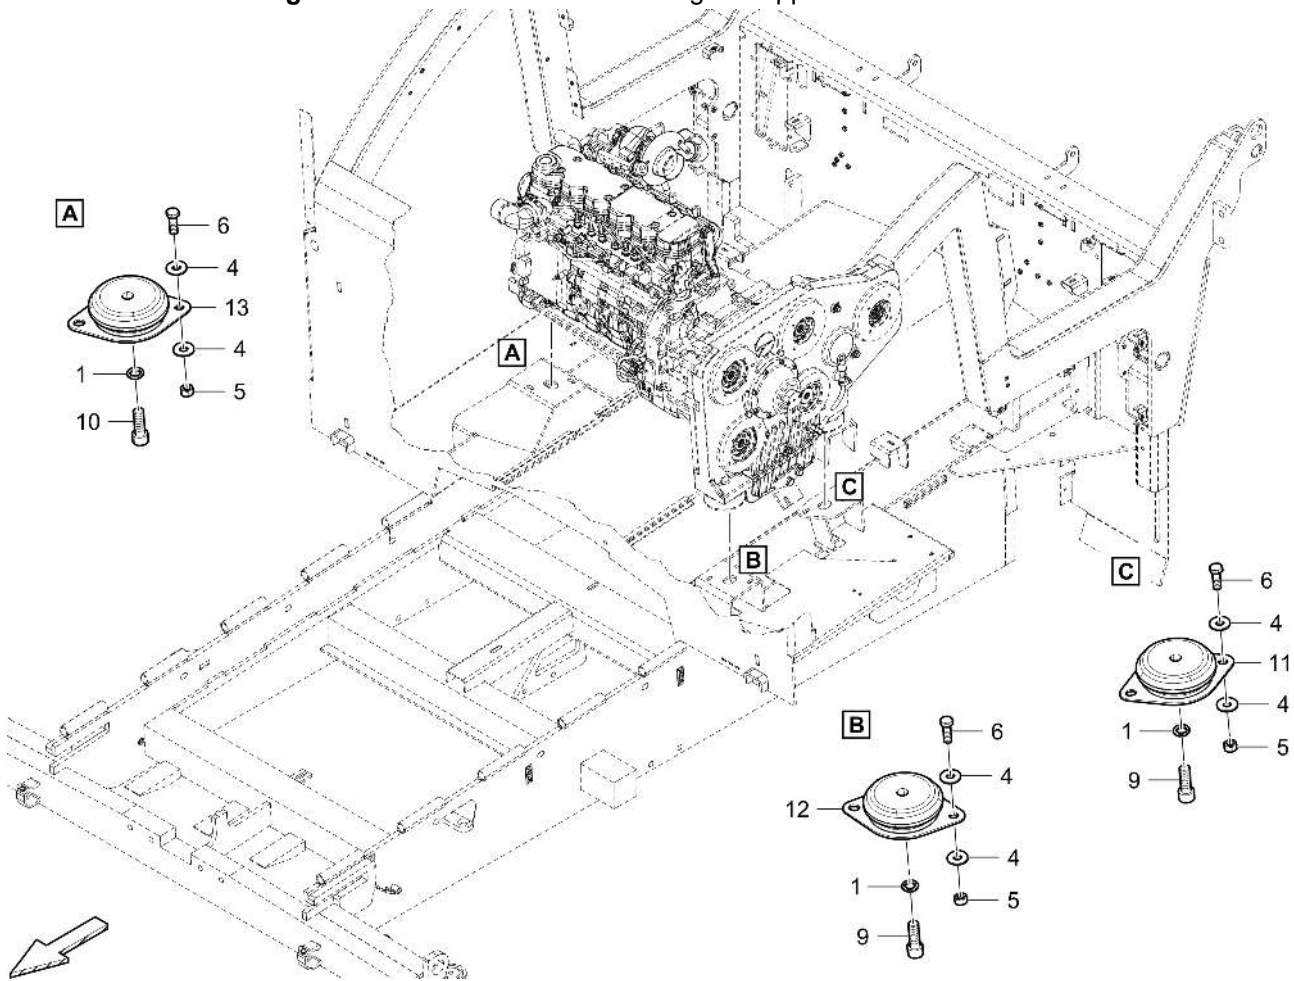

4812030216A Drive Stage IIIa / TIER 3 4812046937A Engine support

Item	Part No.	Name	Qty	L	C	SN INFO
1	0333310049	Lock washer	3			
4	D939515032	Washer	12			
5	0266211200	Hexagon nut	6			
6	0147140203	Hex. head screw M12 x 35	6			
9	0211196250	Hexagon socket head cap screw	2			
10	0211110409	Hexagon socket head cap screw	1			
11	4812009886	Vibration damper	1			
12	4812009887	Vibration damper	1			
13	4812009888	Vibration damper	1			

Refer to Parts Online for the most up to date information. The printed information might be outdated.

Wed Oct 07 05:06:30 UTC 2020