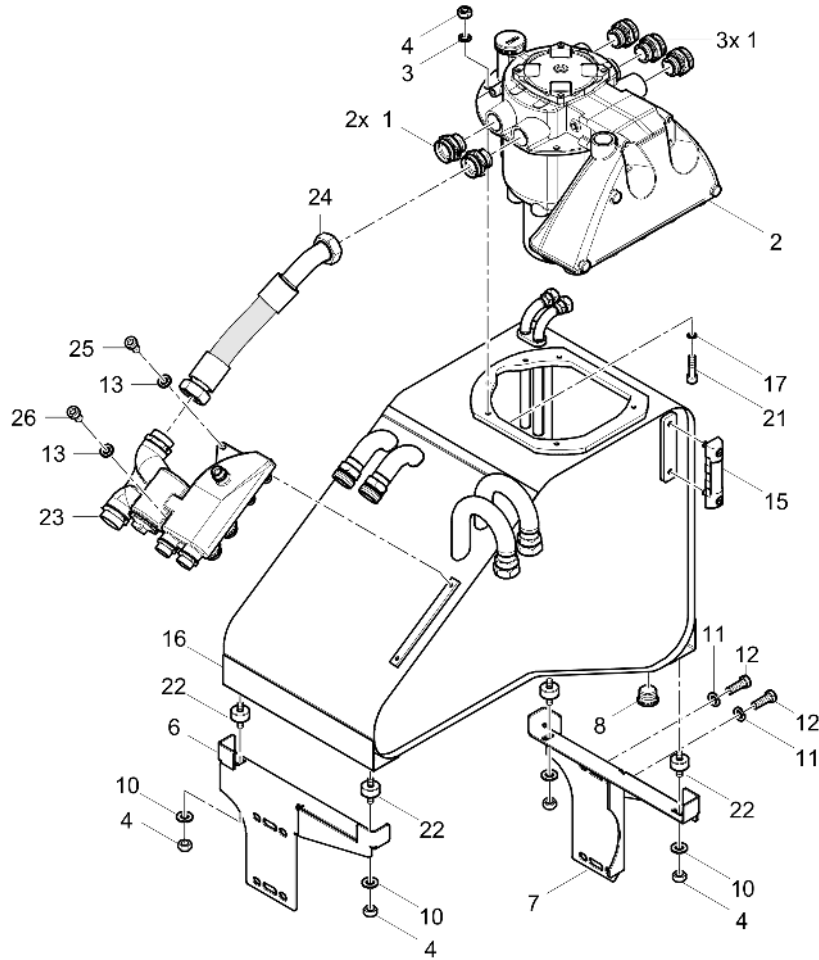

4812028192A Hydraulic tank, cpl. 4812028192A Hydraulic tank, cpl.

Item	Part No.	Name	Qty	L	C	SN INFO
1	4812028191	Male connector	5			
2	4812028135	Return suction filter	1			
3	0333310024	Washer	6			
4	0266211100	Nut hexagon	10			
6	4812028798	Hydraulic tank holder	1			
7	4812028779	Hydraulic tank holder	1			
8	4812006845	Oil drain screw	1			
10	D939776115	Lock washer	4			
11	D939776124	Washer	8			
12	5540084600	Hexagon head screw	8			
13	D939776113	Washer	2			
15	4812030245	Oil level gauge	1			
16	4812028194	Hydraulic tank	1			
17	D932702030	Seal ring	6			
21	0211136503	Screw	6			
22	4812043942	Rubber buffer	4			

Refer to Parts Online for the most up to date information. The printed information might be outdated.

Wed Oct 07 05:10:09 UTC 2020