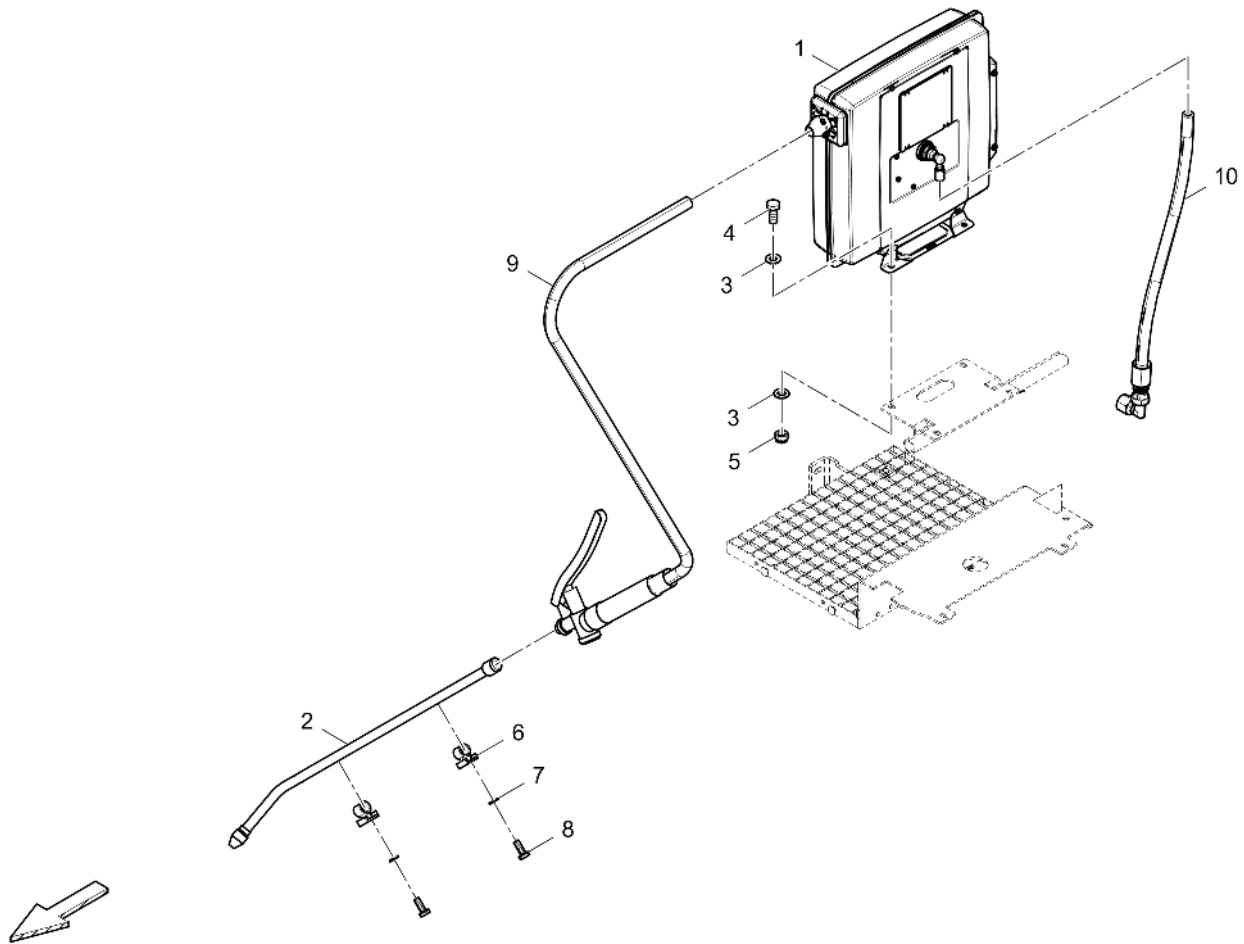

481227324 Emulsion spray system 4812232523 Hose reel

Item	Part No.	Name	Qty	L	C	SN INFO
1	4812232521	Hose reel	1			
2	D956166675	Splash pipe, cpl.	1			
2.1	D956192420	Nozzle	1			
3	0301233500	Plain washer	8			
4	0147132303	Hexagon bolt	4			
5	0291118802	Hexagon nut	4			
6	D953509710	Clip	2			
7	0333310045	Schnorr-lock washer	2			
8	0147124603	Screw	2			
9	4812232728	Hose	1			
10	4812232729	Hose	1			

Refer to Parts Online for the most up to date information. The printed information might be outdated.

Wed Oct 07 05:13:13 UTC 2020