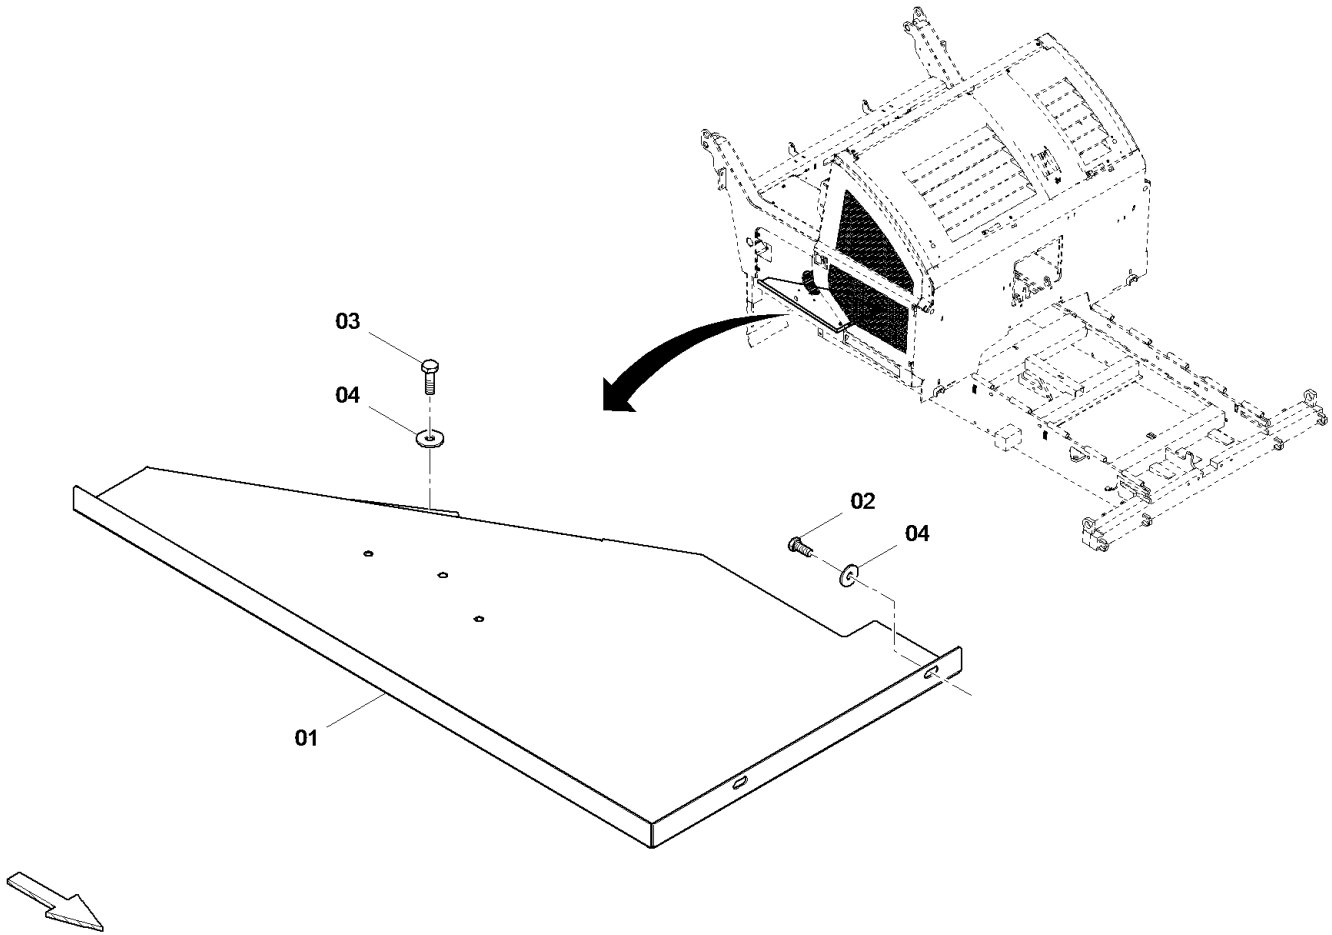

481200491C Covering, isolated 4812225689 Cover

Item	Part No.	Name	Qty	L	C	SN INFO
1	4812225690	Cover	1			
2	0147132303	Hexagon bolt	2			
3	0147132503	Hex. Head screw M8 x 25	2			
4	0300013040	Flat washer	4