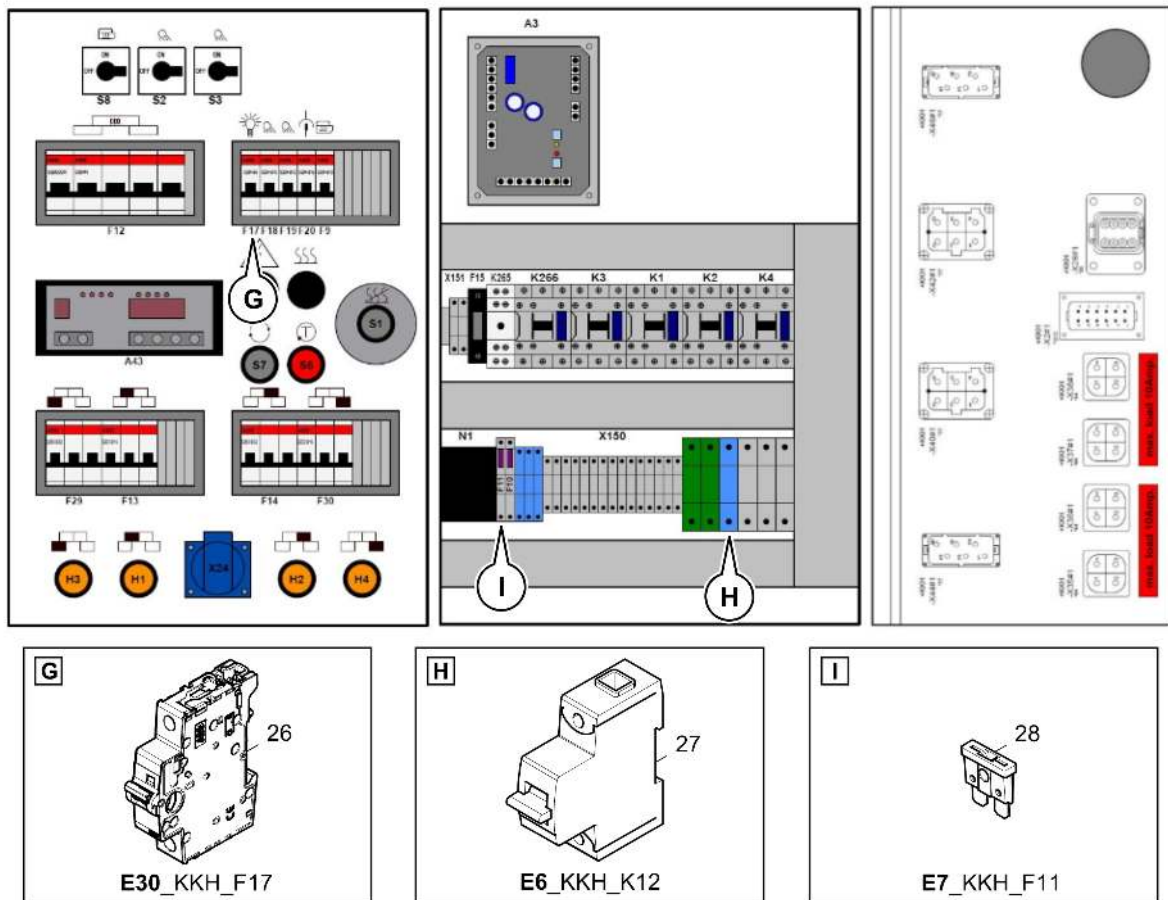

Refer to Parts Online for the most up to date information. The printed information might be outdated.

Wed Oct 07 05:14:47 UTC 2020

Item	Part No.	Name	Qty	L	C	SN INFO
110	4812014108	Foil stickers	1			
111	4812007357	Label	2