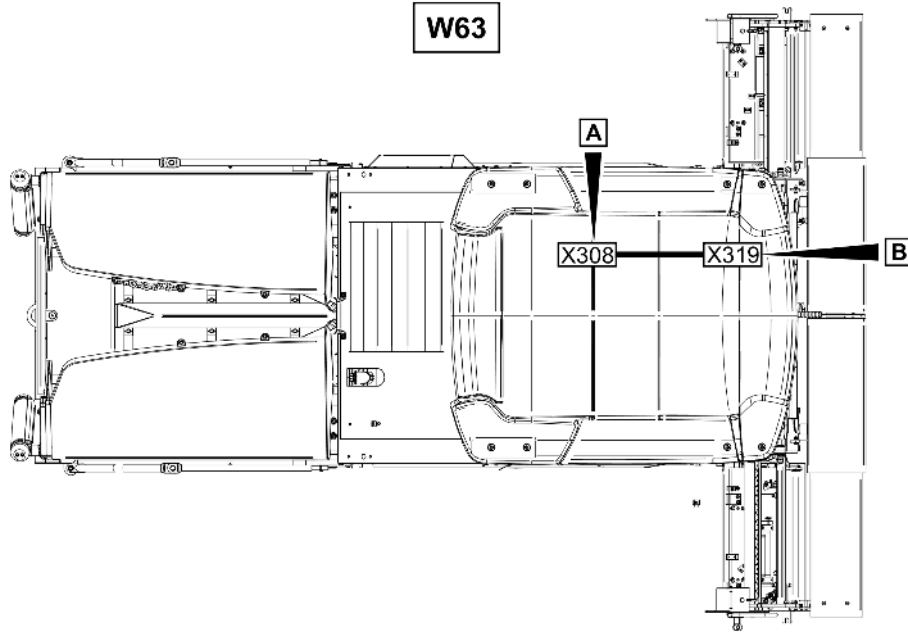

4812016455 Wiring 4812016440 Cable W63

Item	Part No.	Name	Qty	L	C	SN INFO
1	4812016234	Connector housing	1			
2	4812014329	Connector housing	1			
3	4812014330	Socket contact	1