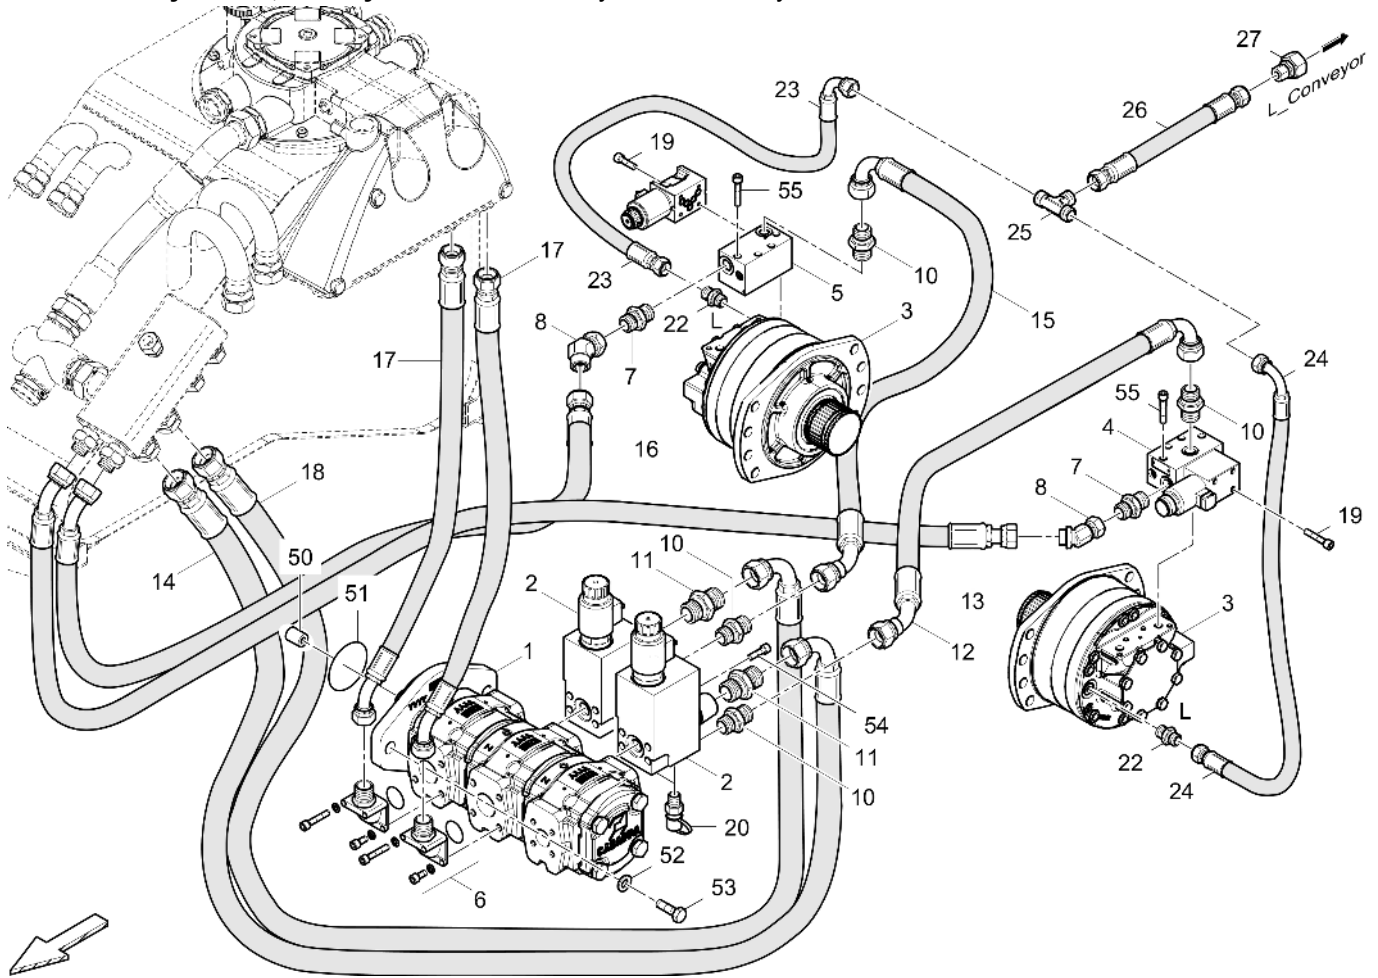

4812012681 Hydraulic, conveyor 4812012681 Hydraulic, conveyor

Item	Part No.	Name	Qty	L	C	SN INFO
1	4812010020	Gear pump	1			
2	4812010000	Flow control valve	2			
3	4812026521	Radial piston motor	2			
3.1	4812040231	Seal kit	1			
4	4812010974	Connecting plate, l.h.	1			
5	4812010925	Connecting plate, r.h.	1			
6	D961375835	Union	2			
6.1	4700508019	Cylinder screw	2			
6.2	4700508076	Screw	2			
6.3	D932208120	O-ring	1			
7	4812029382	Male connector	2			
8	D961355034	Elbow union	2			
10	D961935232	Male connector	4			
11	D961935211	Male connector	2			
12	4812037716	Hose	1			
13	4812032589	Hose	1			

Refer to Parts Online for the most up to date information. The printed information might be outdated.

Wed Oct 07 05:09:44 UTC 2020