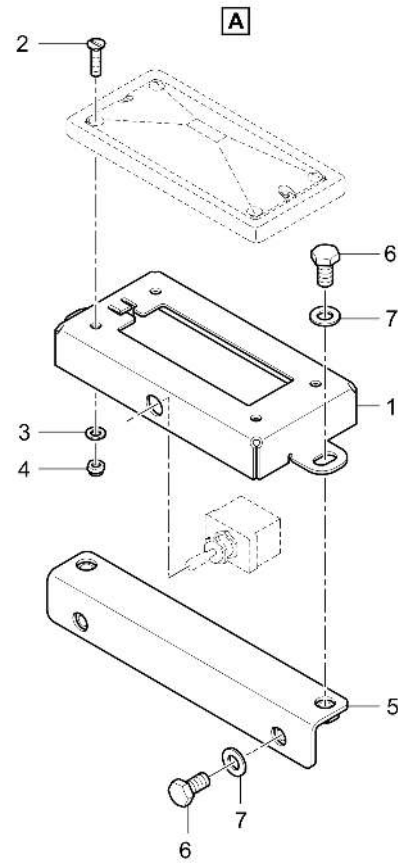

4812033051 Option engine room lighting 4812032889 Engine room lighting

Item	Part No.	Name	Qty	L	C	SN INFO
1	4812032884	Retainer	1			
2	0216195759	Hex.soc contrsnk screw	4			
3	0301231800	Flat washer	4			
4	0291118503	Hexagon nut	4			
5	4812034508	Retainer	1			
6	0147132203	Hexagon head screw	4			
7	0301233500	Plain washer	4