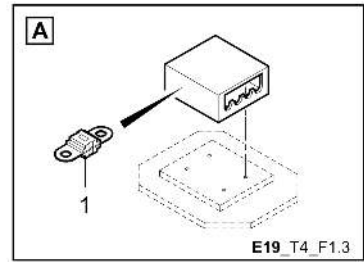

4812046340 Electric / heating 4812046340 Electric / heating

Item	Part No.	Name	Qty	L	C	SN INFO
1	4812046349	Fuse	1			
2	D977459519	Bridge, 2-fold				
3	D977730257	Relais				
5	4700792310	Relay 120A	1	A		
6	4812009670	Cable W50	1			

Comments for Page: 4812046340 Electric / heating

(L)OCAL REMARKS

A | en_US | ab/from 0G001282

A | de_DE | ab/from 0G001282