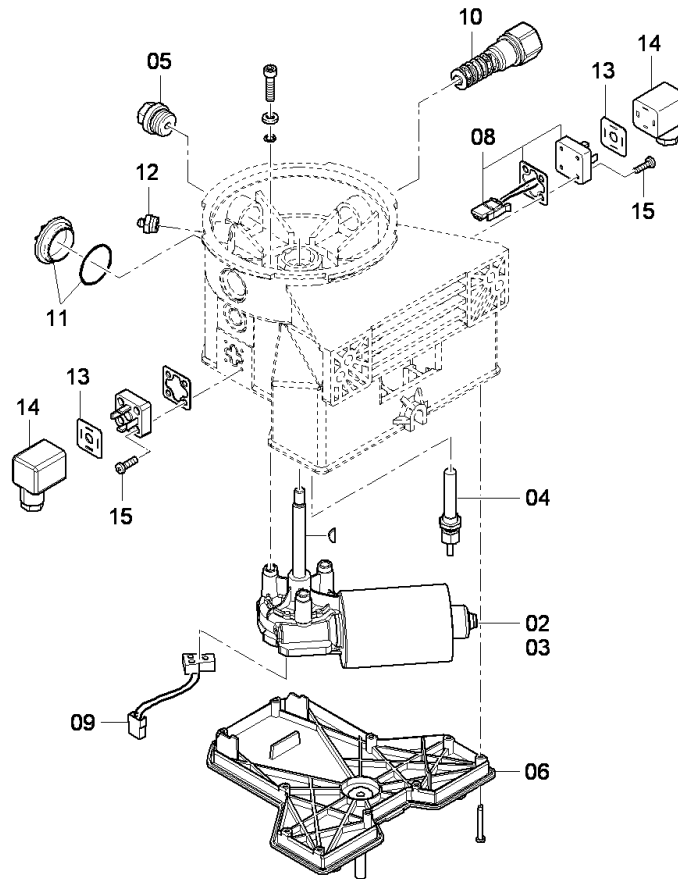

Item	Part No.	Name	Qty	L	C	SN INFO
1	4812037850	Housing	1			
2	4812037851	Motor	1			
3	4812037852	Repair kit	1			
4	4812037853	Magnetic switch	1			
5	D935555263	Plug screw	1			
6	4812037854	Cover cpl.	1			
7	4812037855	Box cpl.	1			
8	4812037856	Plug	1			
9	4812037857	Plug	1			
10	D935555037	Pump element	2			
11	4812037858	Protective plug	1			
12	D935555260	Grease nipple	1			
13	4812037859	Sealing	2			
14	4812037861	Wire box	2			
15	4812037862	Screw	8			
16	4812026299	Cover	1			
18	4812038713	Wing	1			

Refer to Parts Online for the most up to date information. The printed information might be outdated.

Wed Oct 07 05:12:51 UTC 2020