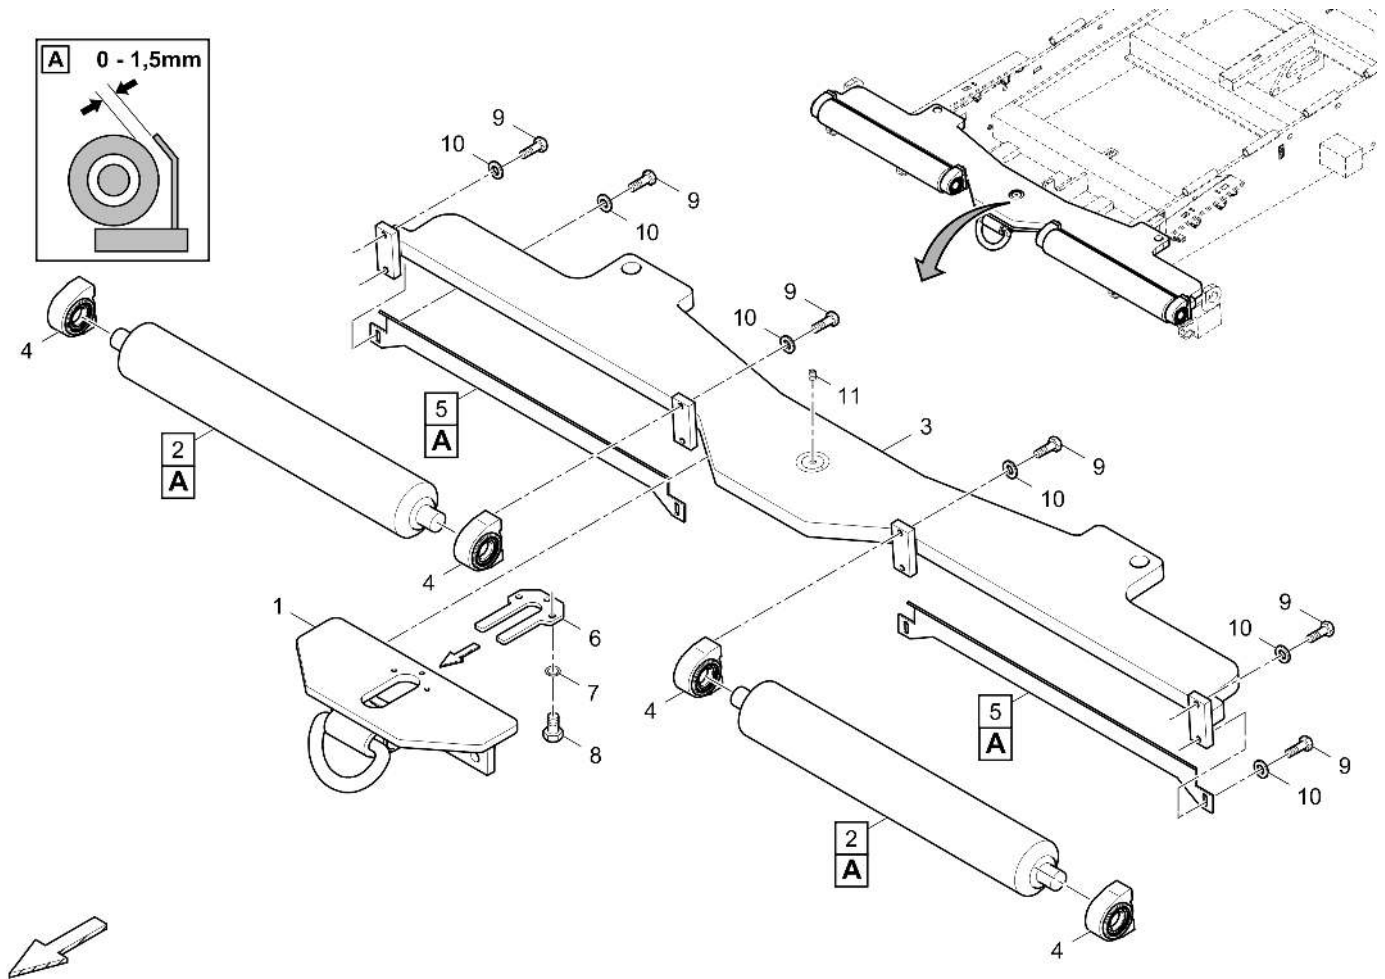

Push roller 4812063758 Push roller

Item	Part No.	Name	Qty	L	C	SN INFO
1	4812027358	Trestle	1			
2	4812027446	Push roller	2			
3	4812030268	Traverse, hydraulic	1			
4	4812046568	Pillow block	4			
5	4812027450	Stripper	2			
6	4812027448	Locking plate	1			
7	0333310043	Schnorr-lock washer	3			
8	0147140003	Screw	3			
9	0147140303	Hexagon bolt M12X40	8			
10	0333310052	Flat washer	8			
11	D937941000	Threaded pin	1			

Refer to Parts Online for the most up to date information. The printed information might be outdated.

Wed Oct 07 05:05:20 UTC 2020