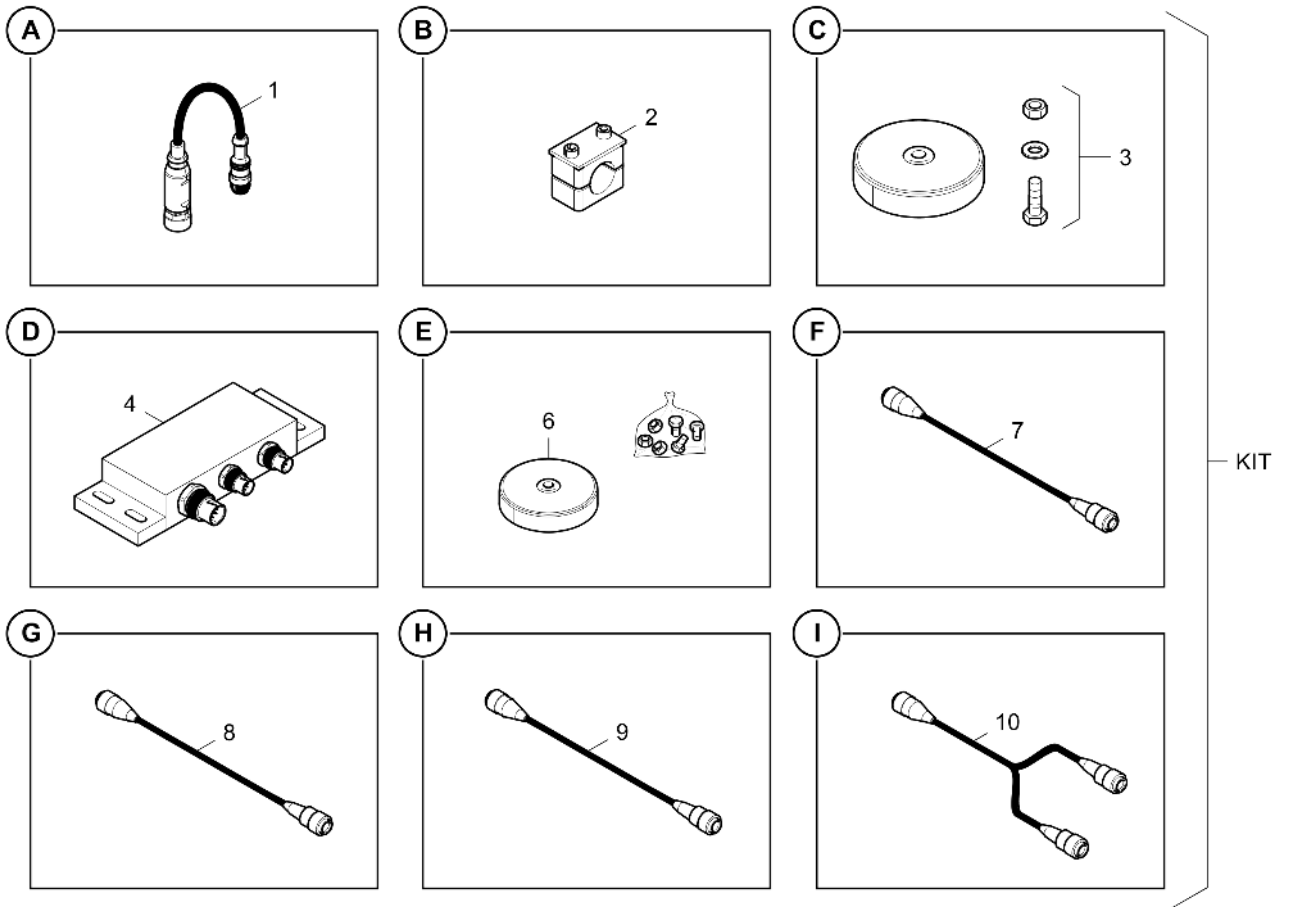

4812200833 Temperature sensor, auger 4812200833 Temperature sensor