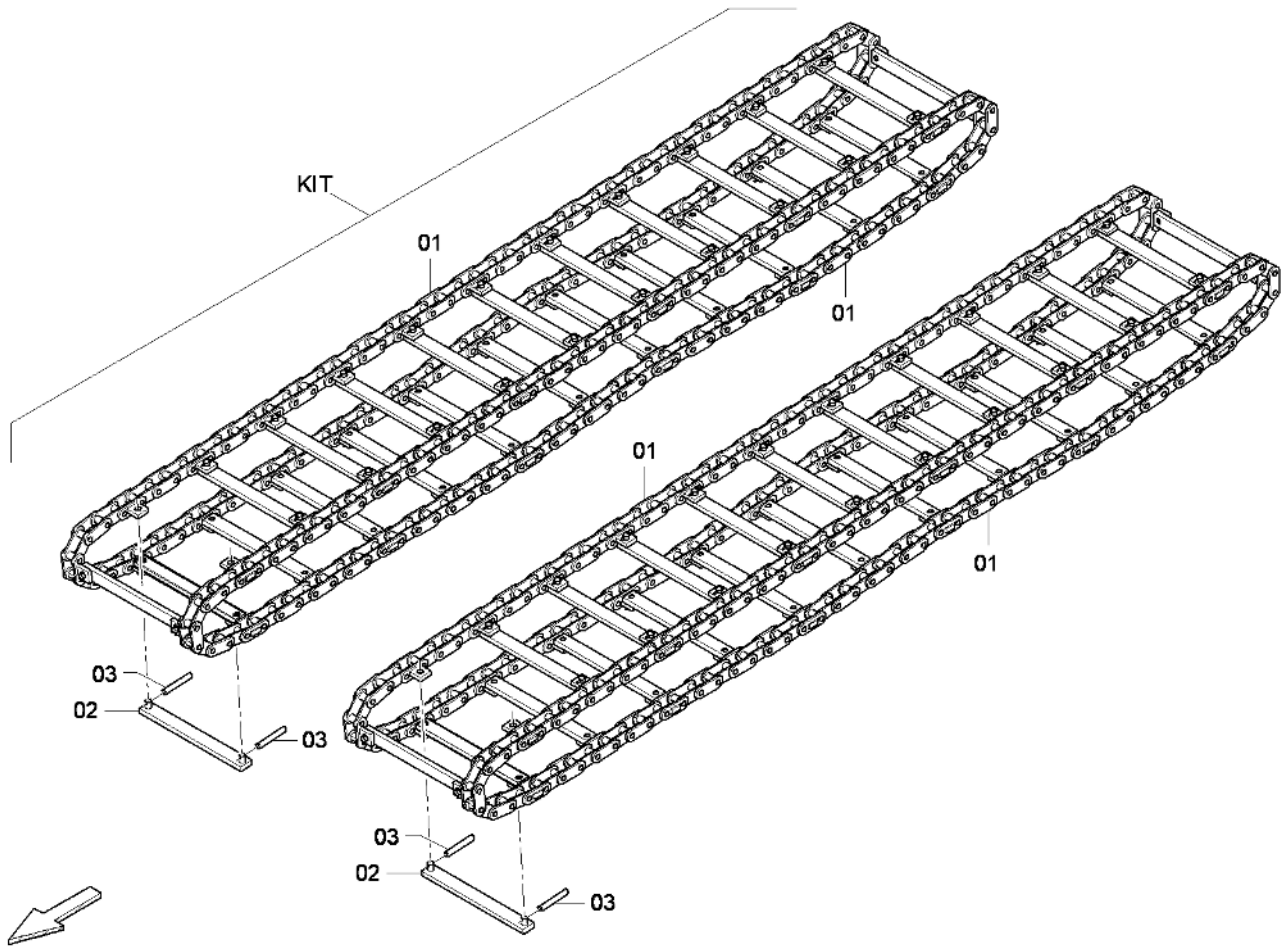

Conveyor kits 4812027444 Wear part kit conveyor chain, double bars

Item	Part No.	Name	Qty	L	C	SN INFO
KIT	4812027444	Wear part kit conveyor chain, double	1			
1	4812045200	Chain	4			
1_01	4812033970	Chain joint	1			
2	4812027533	Conveyor bar	48			
3	D931500924	Dowel pin	96			