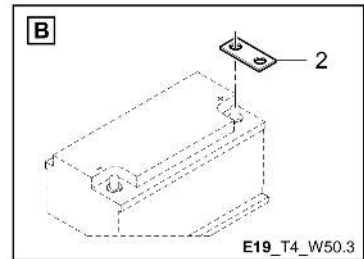

4812046340 Electric / heating 4812046340 Electric / heating

Item	Part No.	Name	Qty	L	C	SN INFO
1	4812046349	Fuse	1			
2	D977459519	Bridge, 2-fold				
3	D977730257	Relais				
5	4700792310	Relay 120A	1	A		
6	4812009670	Cable W50	1			

Comments for Page: 4812046340 Electric / heating

(L)OCAL REMARKS

A | en_US | ab/from 0G001282

A | de_DE | ab/from 0G001282