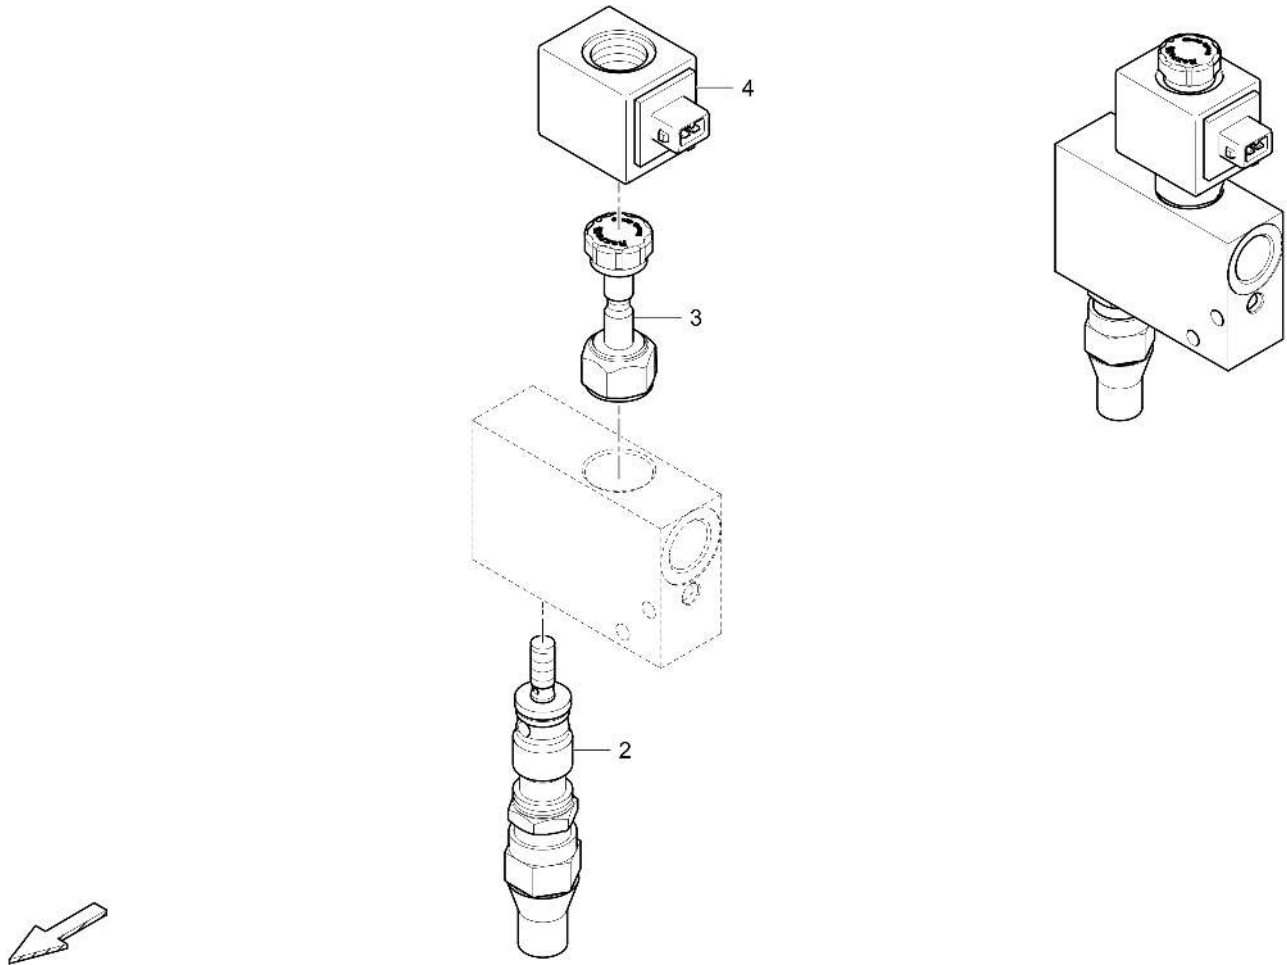

4812006037 Fume control 4812044916 Pressure reduction valve

Item	Part No.	Name	Qty	L	C	SN INFO
2	4812014746	Pressure reduction valve	1			
3	4812014731	2/2 way valve	1			
4	4812014733	Coil	1