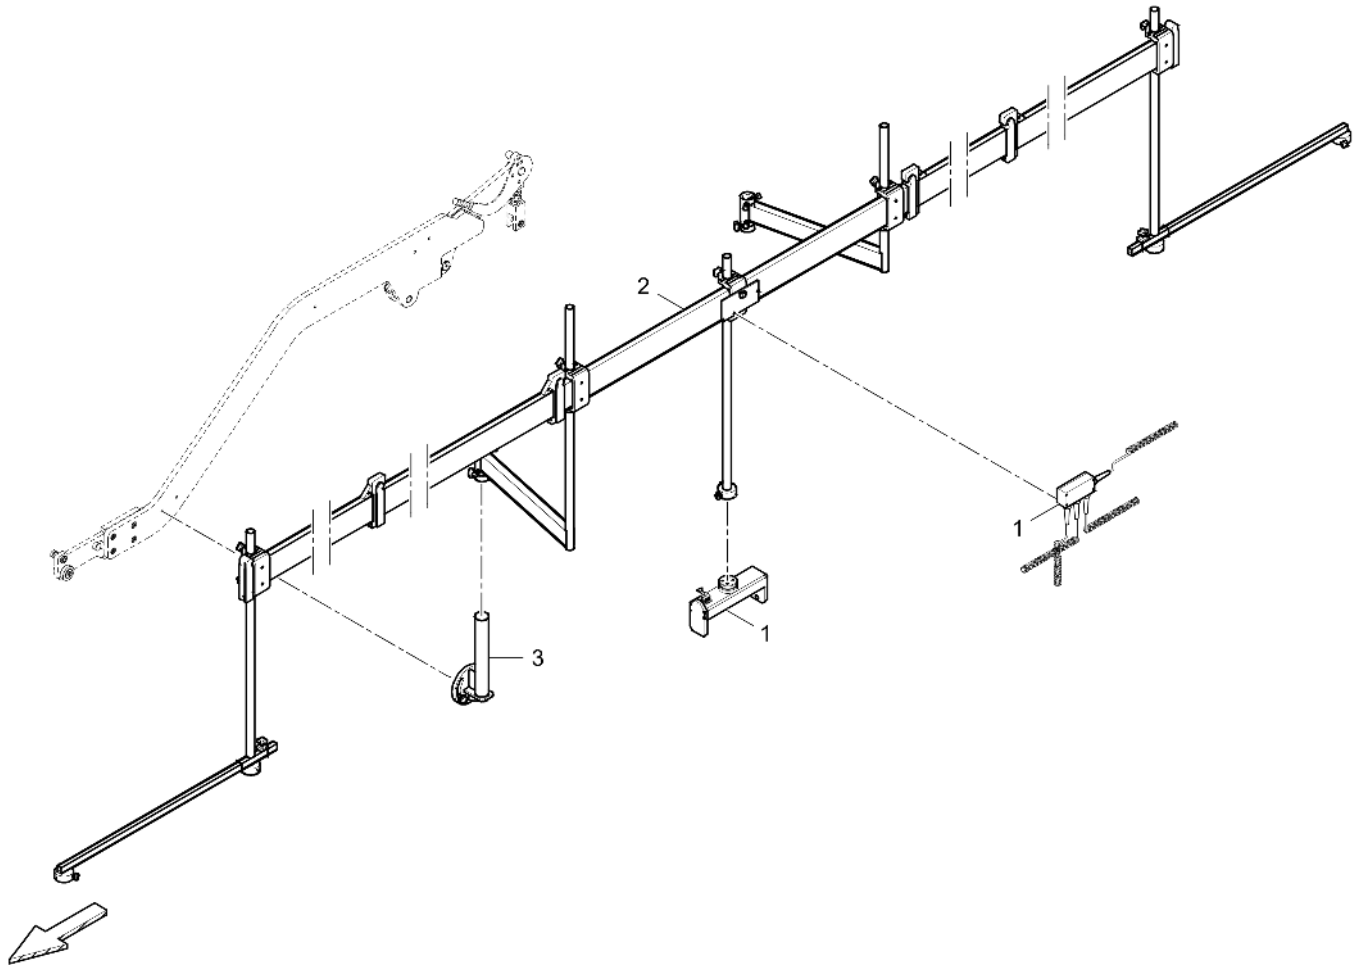

4812041999 Big Ski 13 m cpl. 4812041999 Big Ski 13 m cpl.

Item	Part No.	Name	Qty	L	C	SN INFO
1	4812038564	Electric parts big ski	1			
2	4812041925	Big Ski 13 m	1			
3	4812038560	Side arm support	1	A		
3	4812004304	Side arm support	1	B		

Comments for Page: 4812041999 Big Ski 13 m cpl.

(L)OCAL REMARKS

A | en_US | L=620mm

A | de_DE | L=620mm

B | en_US | L=330mm

B | de_DE | L=330mm

(L)OCAL REMARKS