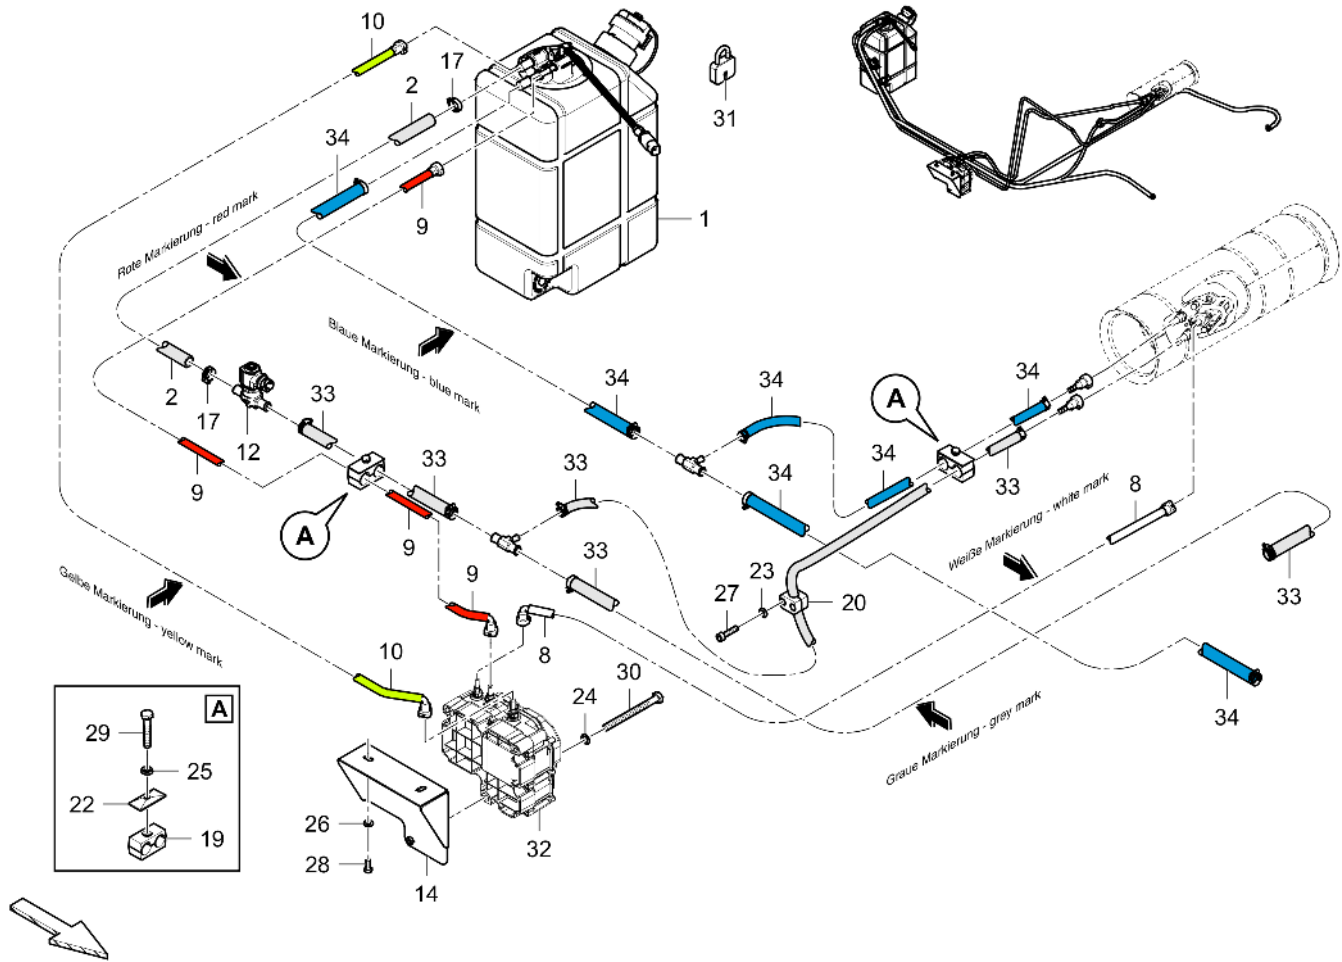

4812012676 Drive Stage IV / Tier 4f 4812201254 DEF system

Item	Part No.	Name	Qty	L	C	SN INFO
1	4812201236	Tank	1			Valid from s/n G003056, ff and after conversion to new tank with conversion kit 4812073327!
2	4812201255	Cooler hose	1			Valid from s/n G003056, ff
8	4812216697	Pressure line	1			
9	4812216698	Return hose	1			
10	4812216699	Suction hose	1			
12	4812009118	Valve	1			
14	4812009510	Retainer	1			
17	D934400040	Clamp	2			
19	4749300511	Clamp	4			
20	D934361018	Clamp	1			
22	4749300384	Cover plate	4			
23	0301232100	Plain washer	2			
24	0333310036	Schnorr-lock washer	3			
25	4749901806	Washer	4			
26	D939776113	Washer	2			

Refer to Parts Online for the most up to date information. The printed information might be outdated.

Wed Oct 07 05:07:17 UTC 2020