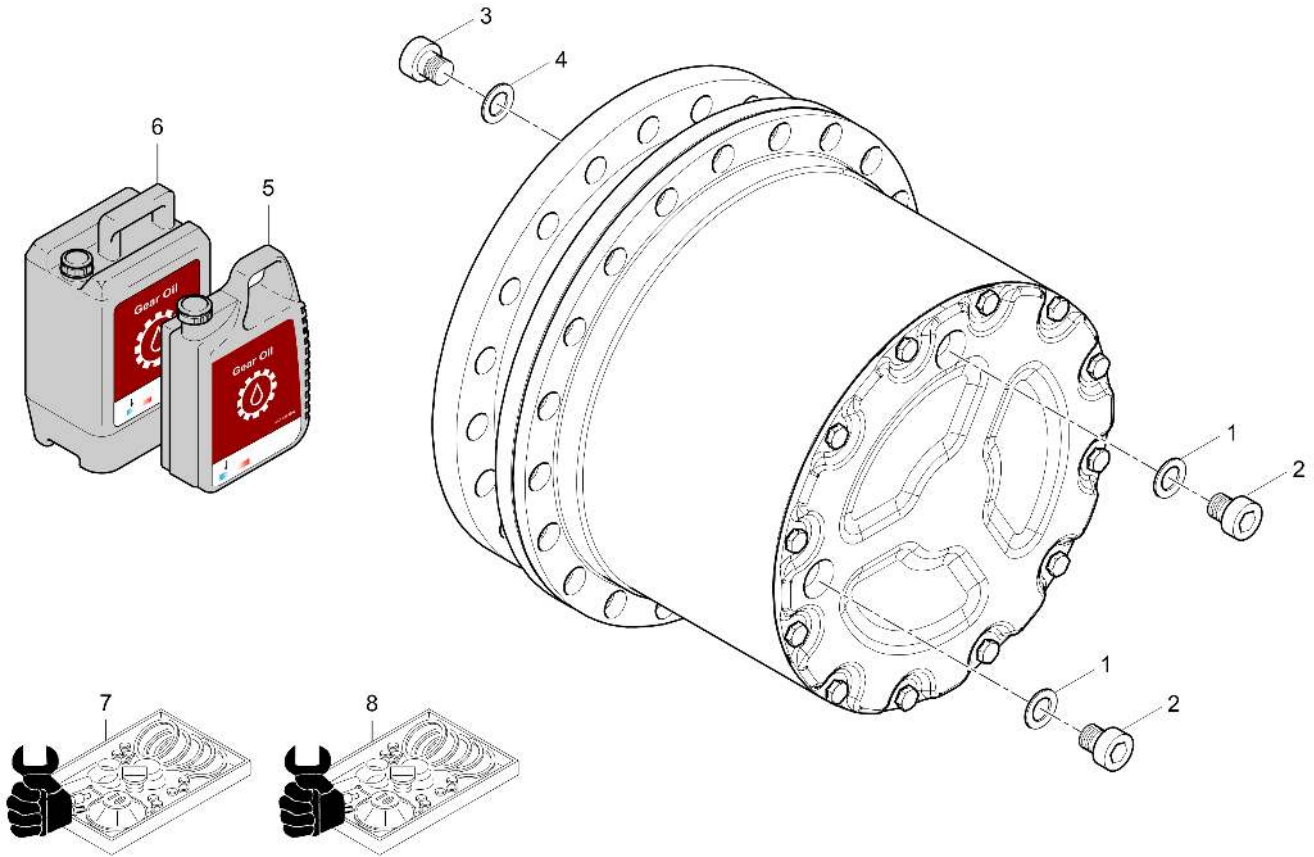

4812027193 Drive gear box 4812035018 Drive gear box

Item	Part No.	Name	Qty	L	C	SN INFO
1	4812039625	Seal ring	2			
2	4812039624	Plug screw	2			
3	4812039621	Plug screw	3			
4	4812039623	Seal ring	3			
5	4812161875	Dynapac Gear oil 100, 5 ltr.	1			
6	4812161876	Dynapac Gear oil 100, 20 ltr.	1			
7	4812072693	Repair kit brake	1			
8	4812072694	Repair kit slide ring seal	1