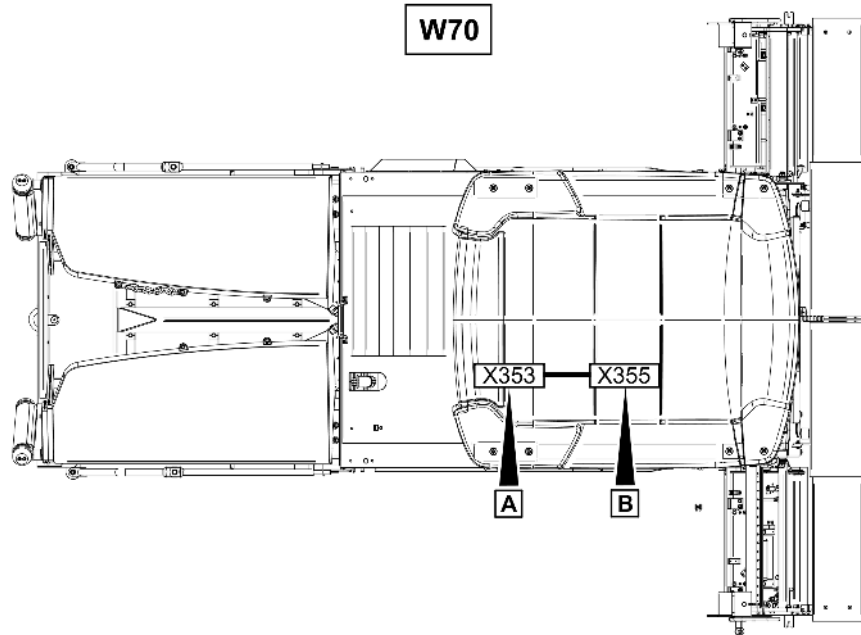

4812016455 Wiring 4812016478 Cable W70

Item	Part No.	Name	Qty	L	C	SN INFO
1	D977477103	Socket shell	1			
2	D977479755	Socket shell	1			
3	4812028609	Wedge lock	1			
4	D977478301	Socket contact	3			
5	D977478231	Sealing	1			
6	D977466144	Socket contact	3			

Refer to Parts Online for the most up to date information. The printed information might be outdated.

Wed Oct 07 05:11:40 UTC 2020