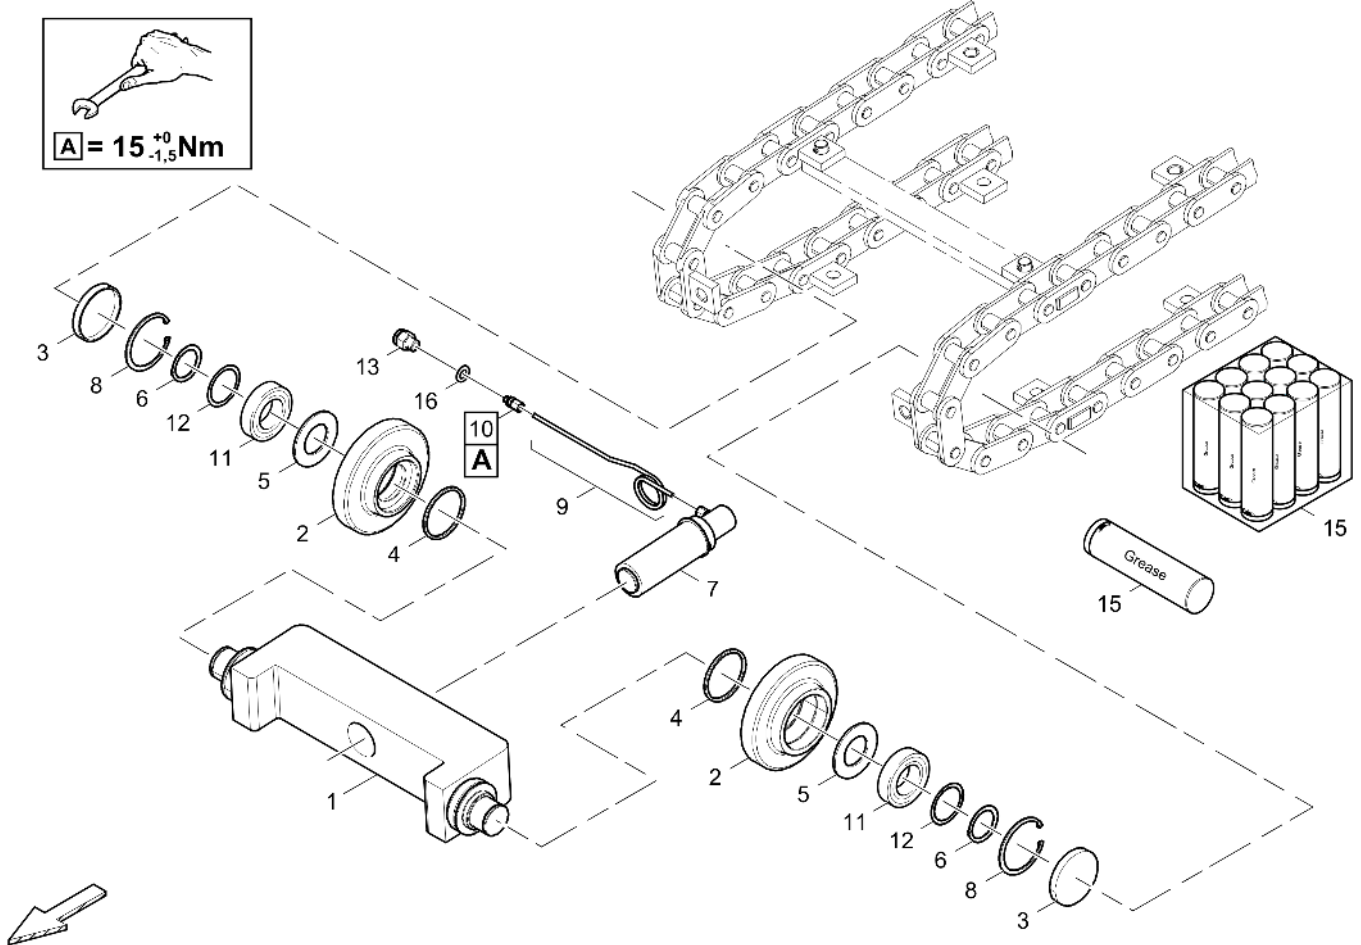

4812026817 Conveyor turn 4812026817 Conveyor turn

Item	Part No.	Name	Qty	L	C	SN INFO
1	4812026813	Retainer	1			
2	4730014258	Reversing roller	2			
3	4749302124	Cover	2			
4	4749000230	Sealing	2			
5	D932580716	Nilosring	2			
6	D936003190	Circlip	2			
7	4812026815	Tensioner	1			
8	D936030849	Circlip	2			
9	4812040129	Pipeline cpl.	1			
9.3	D961102055	Cutting ring	2			
9.2	D961102005	Union nut	2			
9.1	4812029964	Pipeline	1			
10	D961935205	Male connector	2			
11	4812030926	Bearing	2			
12	D932100963	Shim	2			
13	D881171447	Grease nipple	1			

Refer to Parts Online for the most up to date information. The printed information might be outdated.

Wed Oct 07 05:08:16 UTC 2020