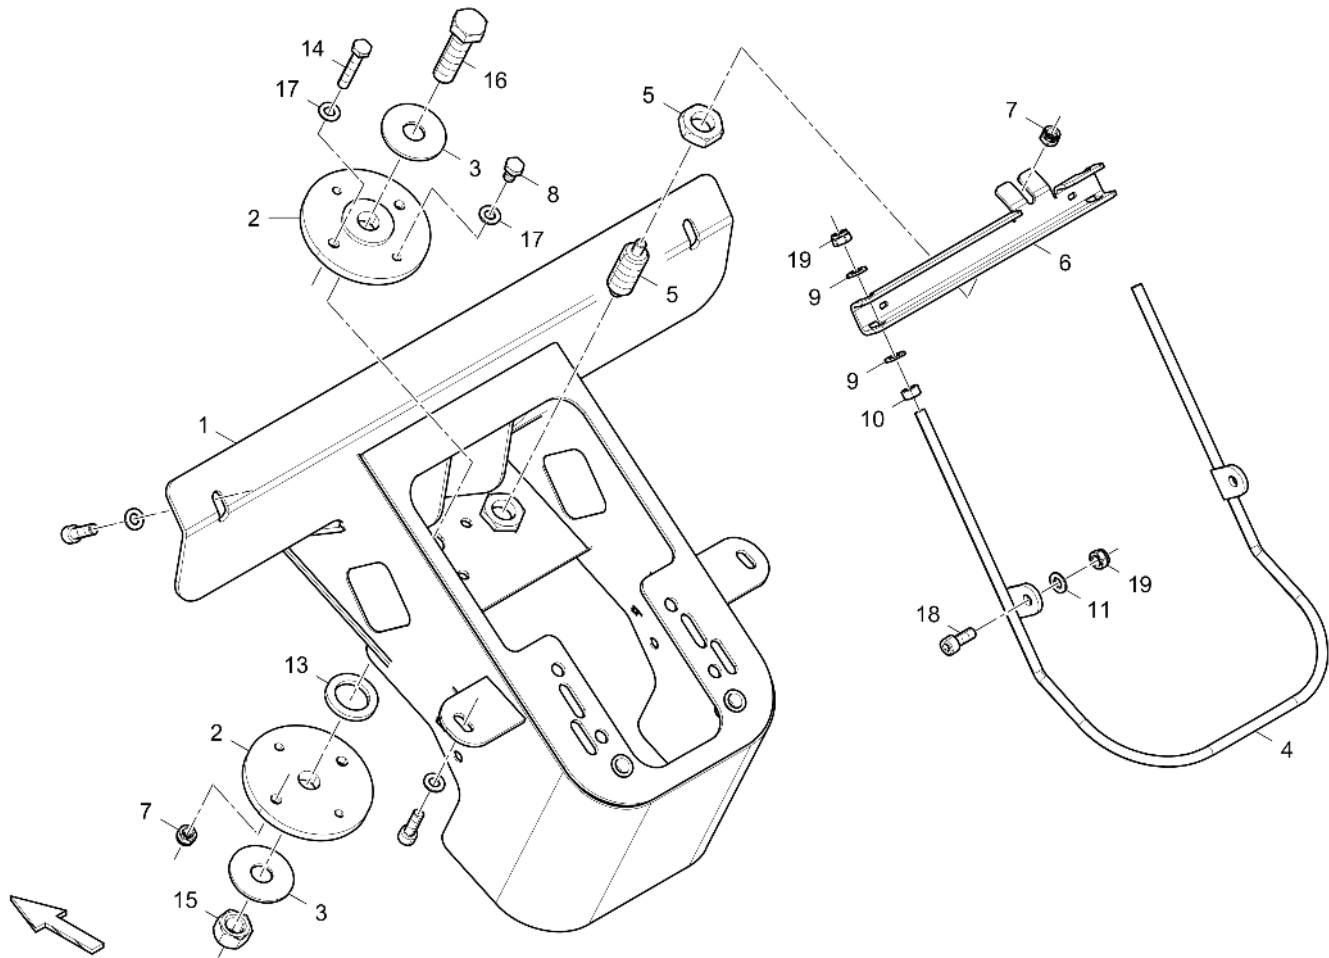

4812017300 Operator board 4812005193 Console

Item	Part No.	Name	Qty	L	C	SN INFO
1	4812004070	Console	1			
2	4812039922	Washer	2			
3	D939570522	Washer	2			
4	4812046709	Lever	1			
5	D930404670	Stop bolt	1			
6	4812046694	Carrier	1			
7	0291118802	Hexagon nut	3			
8	0147132003	Hex. head screw	2			
9	4812072986	Flat washer	4			
10	4812073164	Hexagon nut	2			
11	4812037696	Washer	2			
13	D938590023	Washer	1			
14	0147132903	Screw	2			
15	5730007656	Hexagon nut	1			
16	0147148117	Hexagon head screw	1			
17	0333310036	Schnorr-lock washer	4			

Refer to Parts Online for the most up to date information. The printed information might be outdated.

Wed Oct 07 05:06:08 UTC 2020