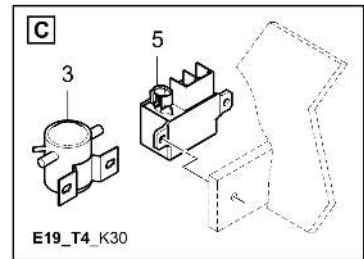

4812046340 Electric / heating 4812046340 Electric / heating

Item	Part No.	Name	Qty	L	C	SN INFO
1	4812046349	Fuse	1			
2	D977459519	Bridge, 2-fold				
3	D977730257	Relais				
5	4700792310	Relay 120A	1	A		
6	4812009670	Cable W50	1			

Comments for Page: 4812046340 Electric / heating

(L)OCAL REMARKS

A | en_US | ab/from 0G001282

A | de_DE | ab/from 0G001282