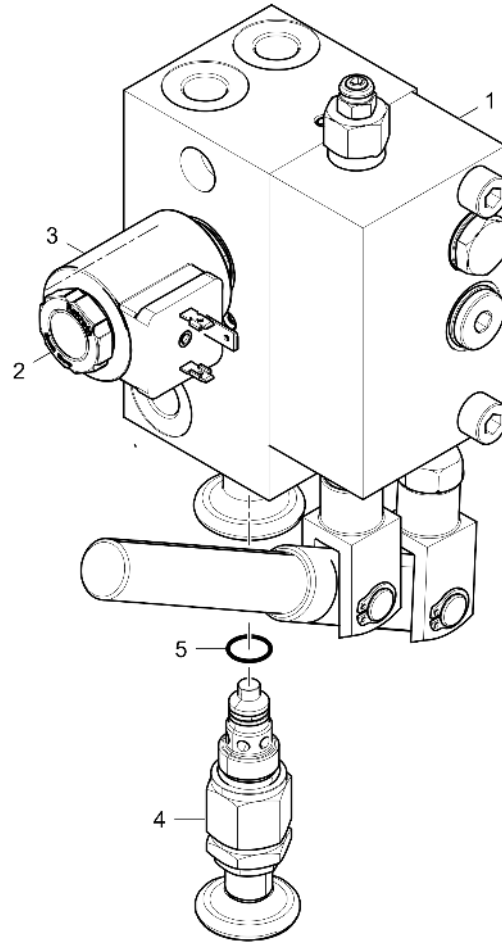

4812027595A Hydraulic, drive system 4812215465 Brakevalve

Item	Part No.	Name	Qty	L	C	SN INFO
1	4812018918	Manual pump	1			
2	4812215472	3/2 way valve	1			
2.1	4812215493	Gasket kit	1			
2.2	4812215495	Gasket kit, coil	1			
3	4812215496	Field coil	1			
4	4812201144	Valve	1			
5	4812201142	O-Ring	1