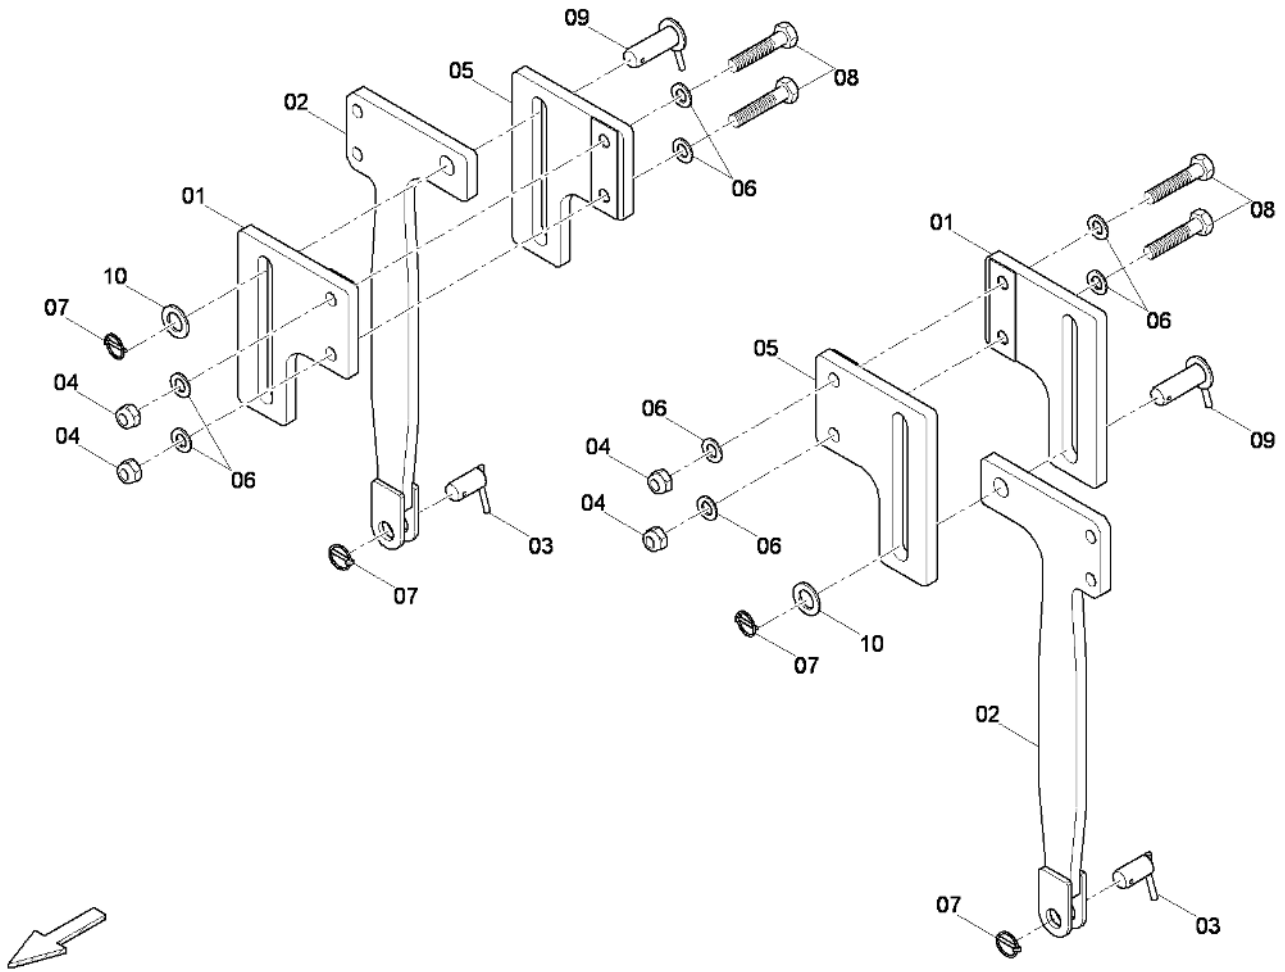

Cross struts 4812028882 Cross struts

Item	Part No.	Name	Qty	L	C	SN INFO
1	4812040895	Holding device	2			
2	4812027247	Receptacle	2			
3	4812025160	Bolt	2			
4	5730007092	Hexagon nut	4			
5	4812040897	Holder	2			
6	0300027469	Washer	8			
7	D930290110	Safety pin	4			
8	5541025000	Hexagon head screw	4			
9	4812036120	Socket pin	2			
10	4812036119	Washer	2			

Refer to Parts Online for the most up to date information. The printed information might be outdated.

Wed Oct 07 05:09:19 UTC 2020