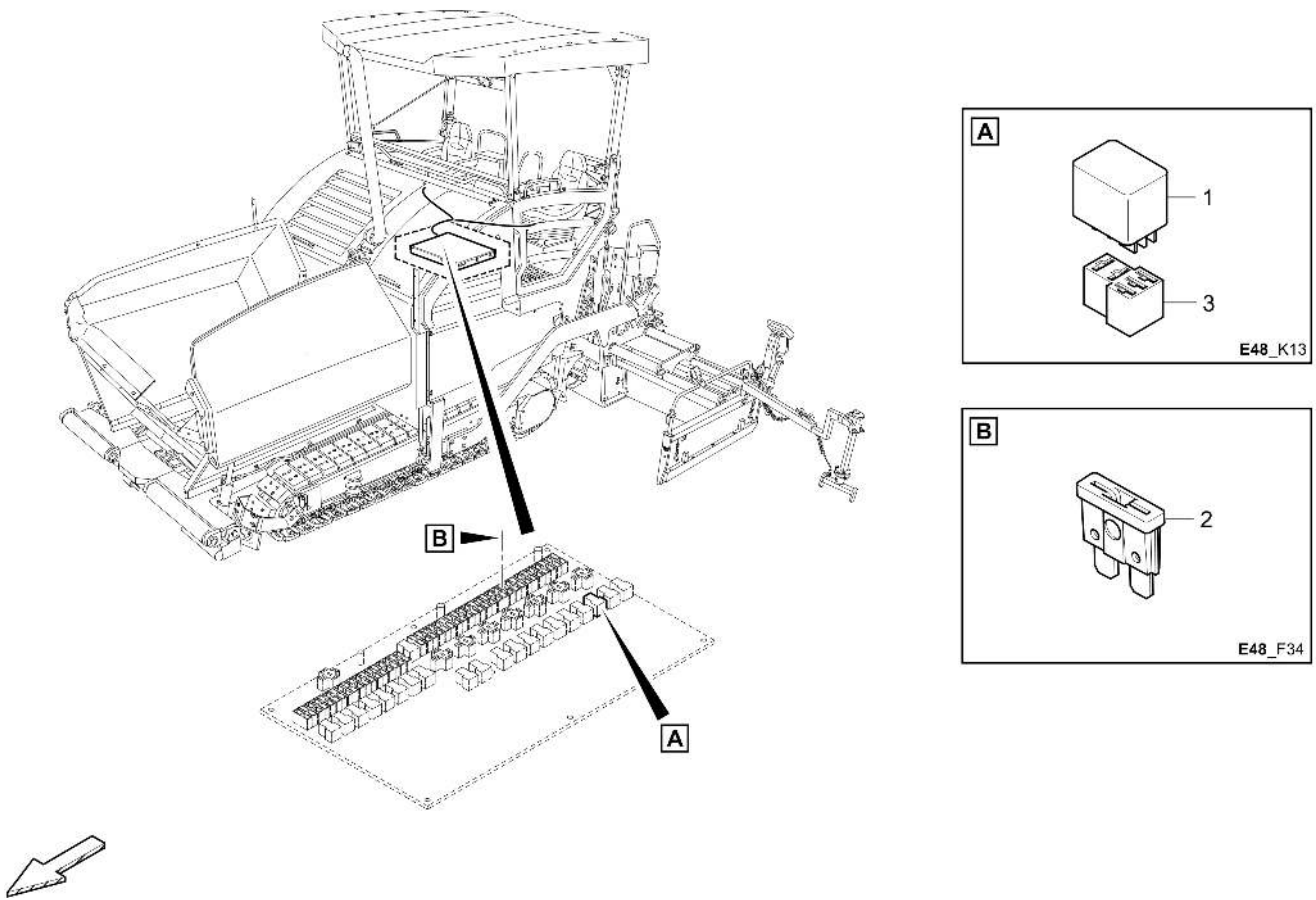

4812035452 Drivers seat Grammer, beheizbar 4812030001 Seat heater

Item	Part No.	Name	Qty	L	C	SN INFO
1	D977730412	Micro relay	1			
2	D977454252	Fuse	1			
3	D977729010	Relay socket	1