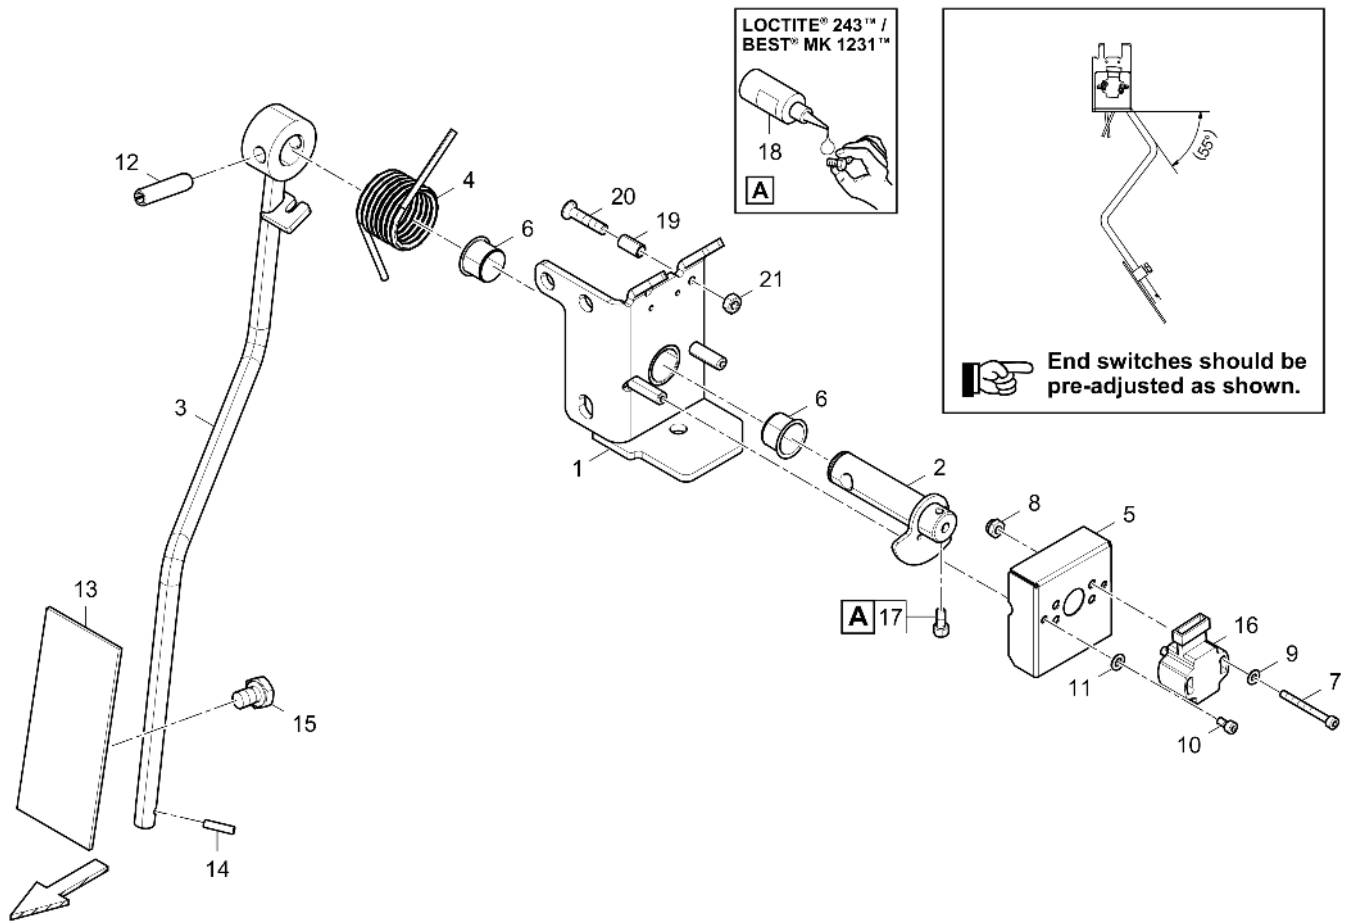

Conveyor limit switch, r.h. 4812024838 Conveyor limit switch PLC, r.h.

Item	Part No.	Name	Qty	L	C	SN INFO
1	4812229128	Retainer	1			
2	4812226063	Shifting shaft	1			
3	4812230191	Lever	1			
4	4812041492	Spring	1			
5	4812014693	Cover	1			
6	4812014318	Friction bearing	2			
7	D937930175	Cylinder screw	2			
8	0291118503	Hexagon nut	2			
9	0301231800	Flat washer	2			
10	0211116903	Screw	2			
11	4749900492	Shake-proof washer	2			
12	D931501324	Dowel pin	1			
13	4812033791	Stop plate	1			
14	4700629008	Dowel pin	1			
15	0147135903	Hexagon bolt	1			
16	4812014483	Angle sensor	1			

Refer to Parts Online for the most up to date information. The printed information might be outdated.

Wed Oct 07 05:08:25 UTC 2020