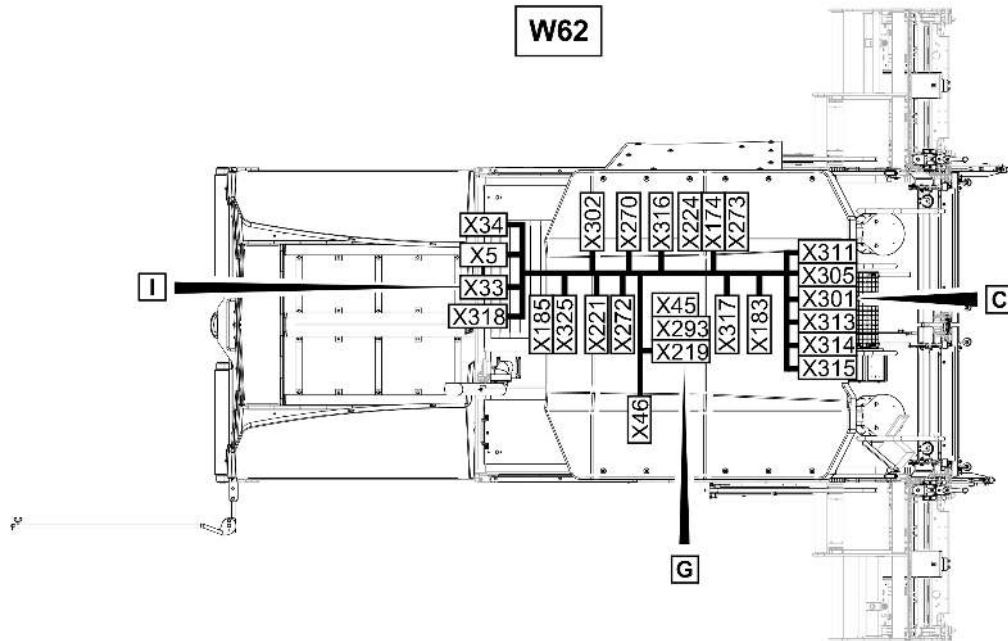

Referenced Pages

Gr.08 Split gear box	327
4812026129 Pump	330
4812026140 Pump	331
4812026132 Pump	332
4812018529 Pump	333