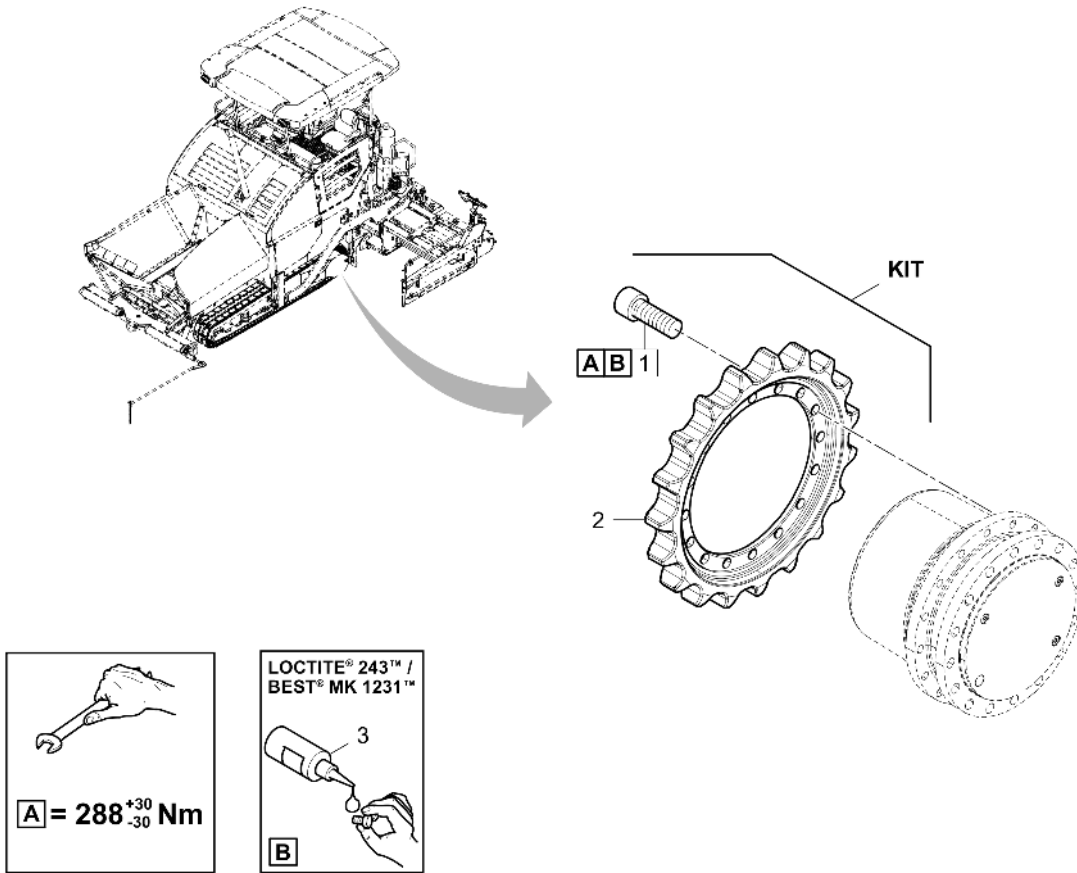

Drive 4812076502 Wear part kit, drive sprocket

Item	Part No.	Name	Qty	L	C	SN INFO
KIT	4812076502	Wear part kit, drive sprocket	1			
1	0211196369	Hexagon socket head cap screw	20			
2	4812072459	Drive Sprocket	1			
3	4747400034	Thread locking, 250ml	1