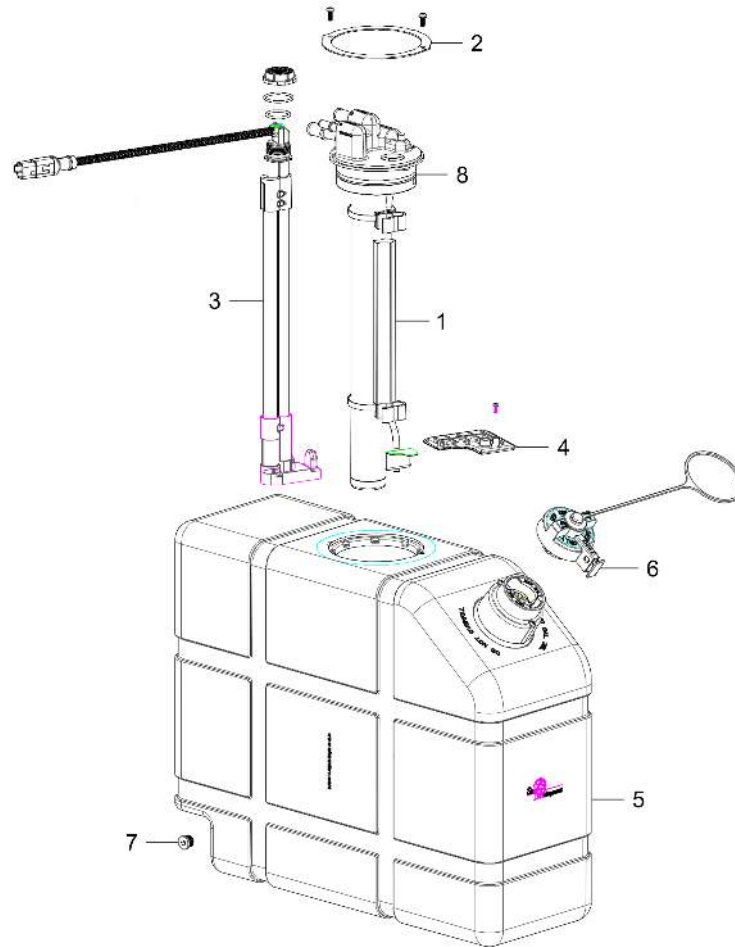

4812012676 Drive Stage IV / Tier 4f 4812011244 DEF Tank

Item	Part No.	Name	Qty	L	C	SN INFO
1	4812011675	Multifunction head	1			
2	4812011676	Set ring & screws	1			
3	4812011677	Level sensor KIT	1			
4	4812011678	Suction strainer	1			
5	4812011679	Tank & adapter	1			
6	4812011680	DEF cap	1			
7	4812011682	Drain plug	1			
8	4812011683	O-ring	1