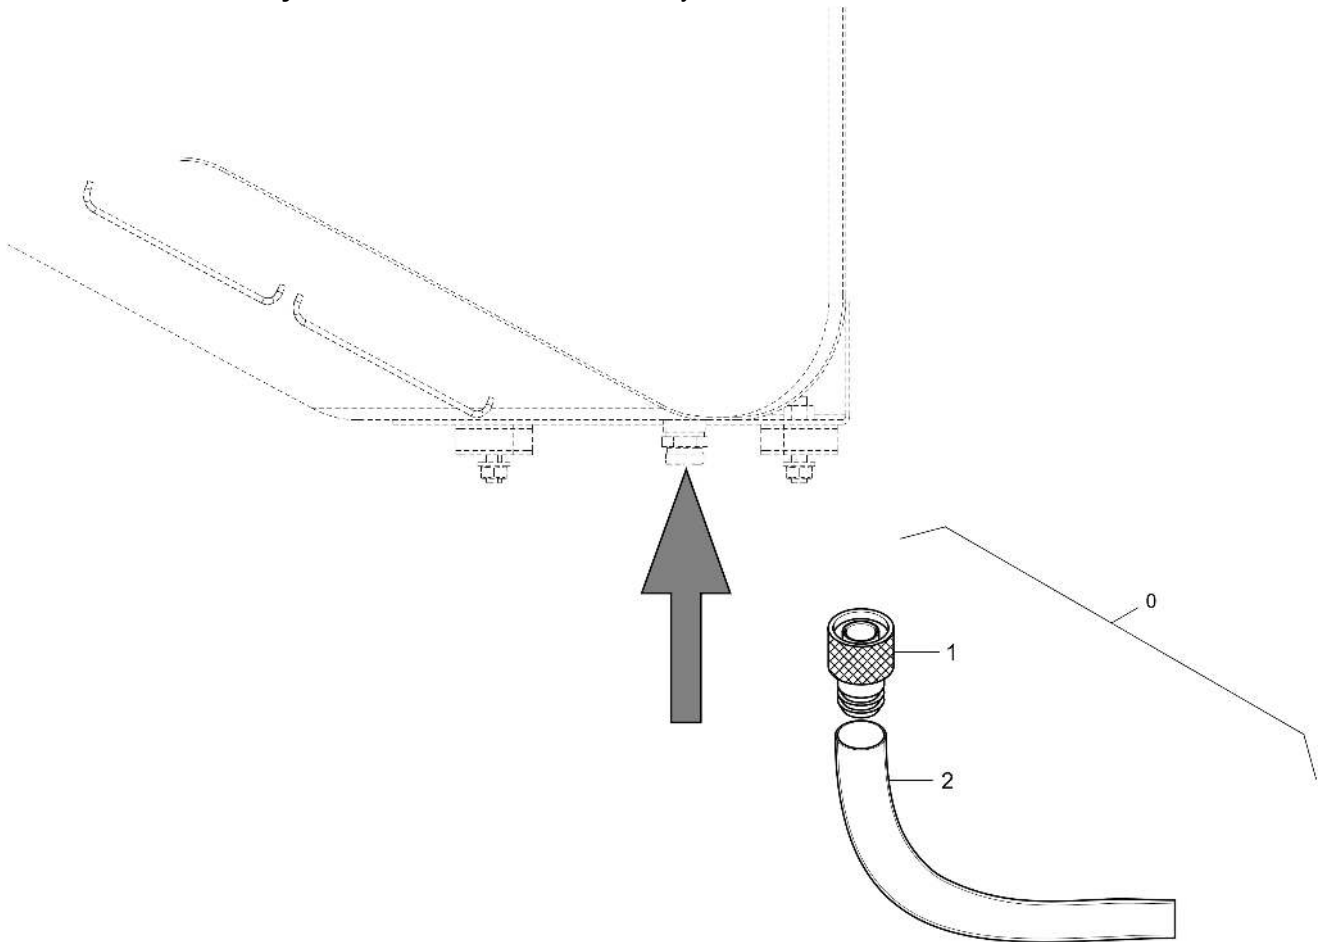

4812007491 Oil drain hydr tank 4812007491 Oil drain hydr. tank

Item	Part No.	Name	Qty	L	C	SN INFO
0	4812007491	Oil drain	1			
1	4812007372	Screwing	1			
2	4812007369	Hose	1