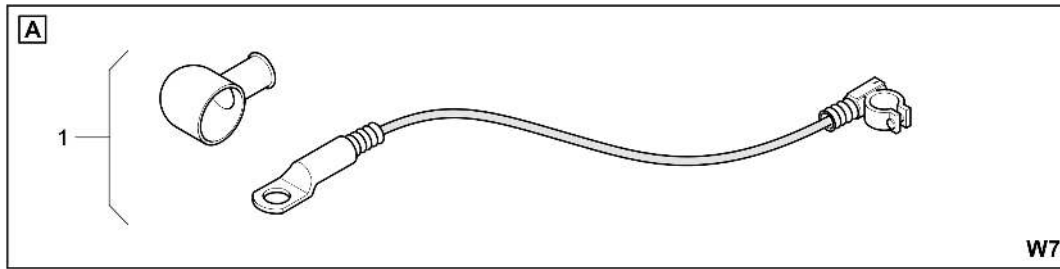

4812016455 Wiring 4812011129 Cable W7

Item	Part No.	Name	Qty	L	C	SN INFO
1	4812011129	Cable W7	1