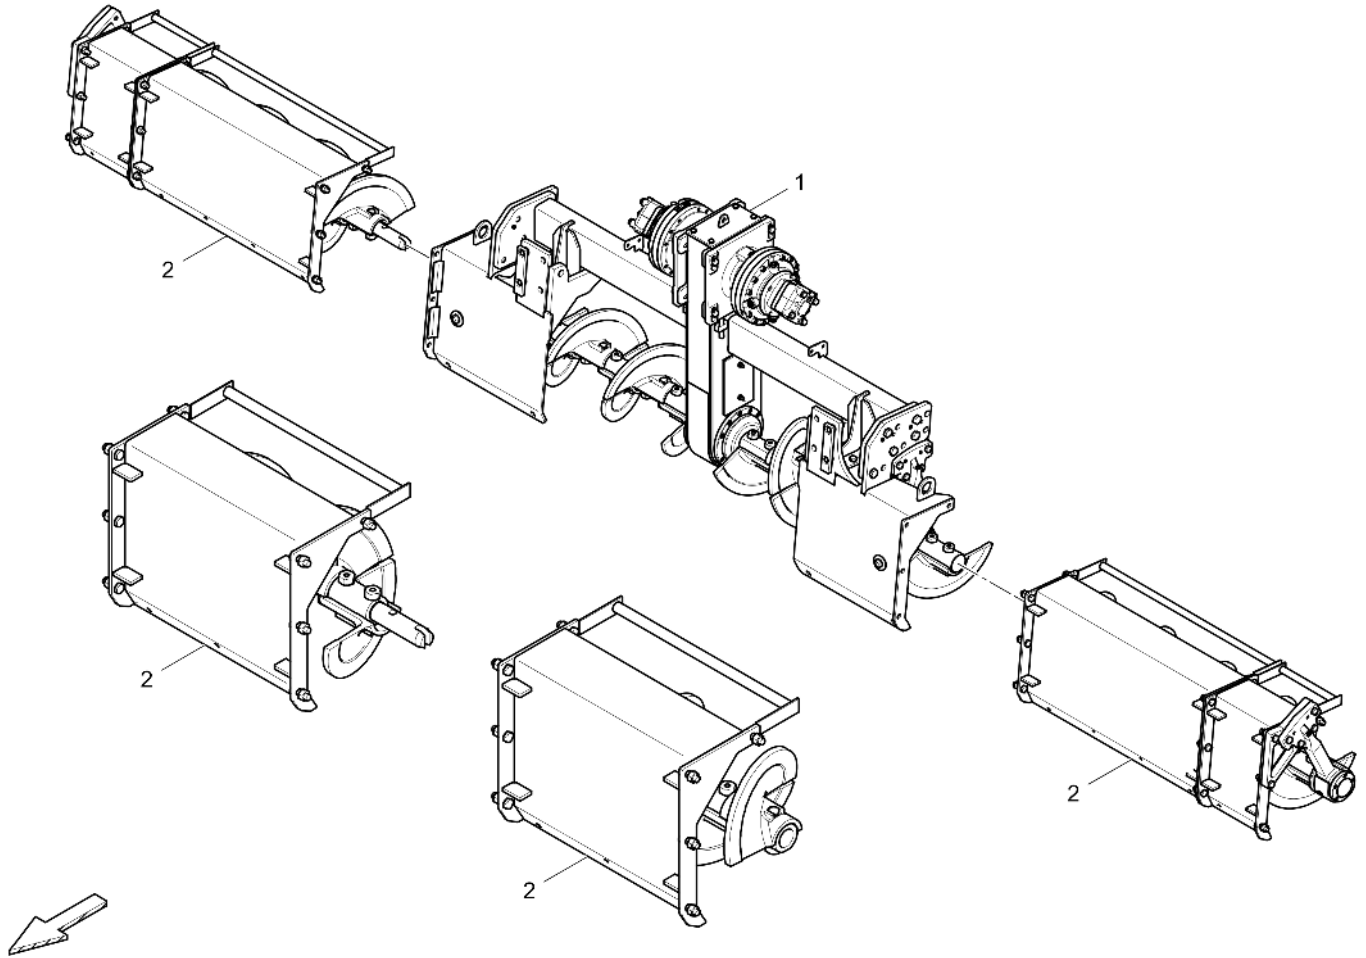

4812233041 Auger Ø380mm, 5.06m 4812233041 Auger Ø380mm, 5.06m

Item	Part No.	Name	Qty	L	C	SN INFO
1	4812233020	Auger Ø380mm, basic width	1			
2	4812047195	Extension part f. auger Ø380mm	1