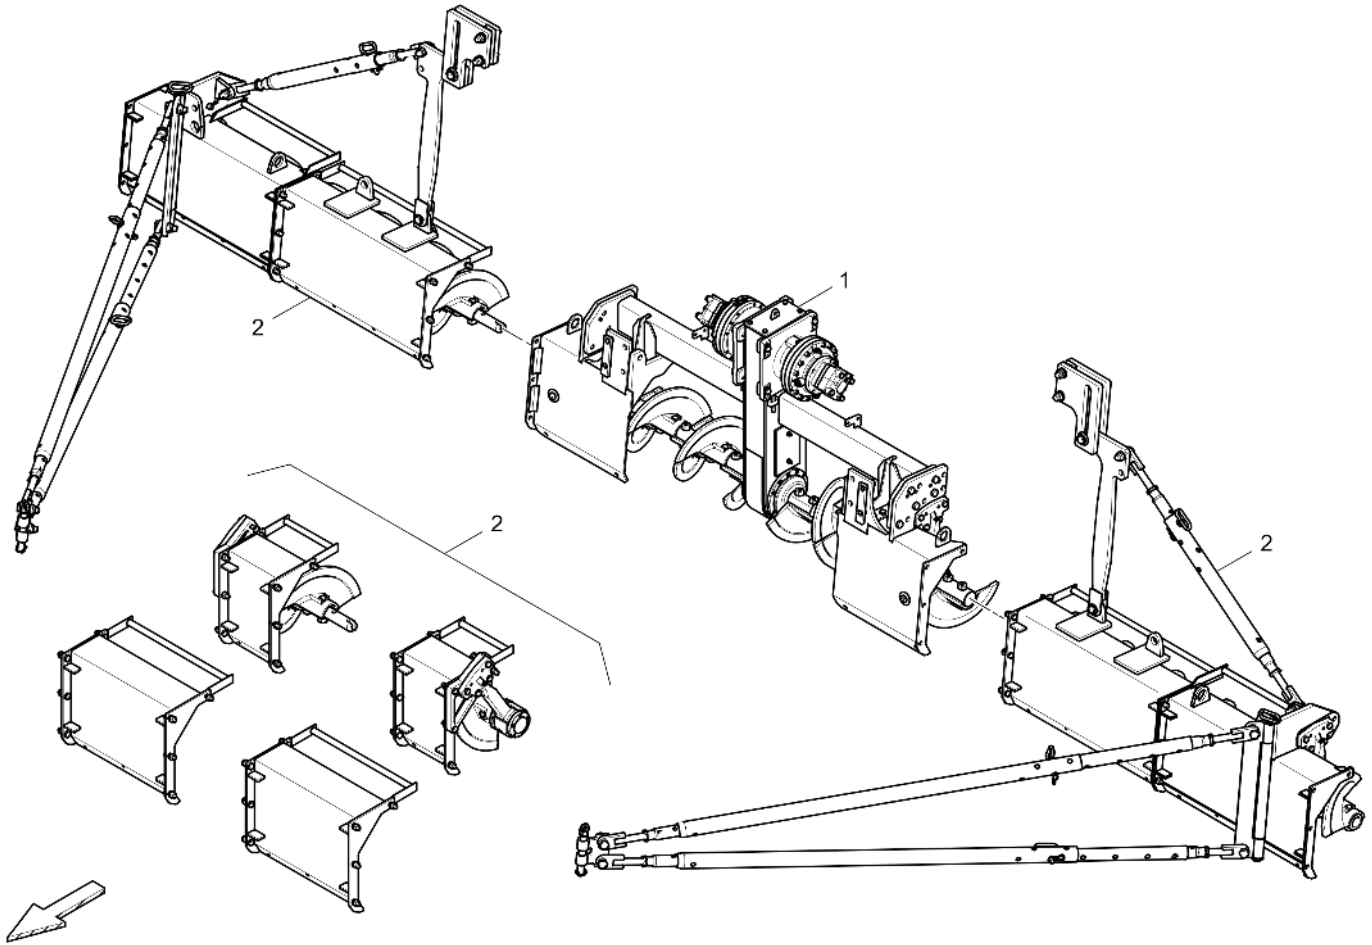

4812233049 Auger Ø380mm, 6.34m 4812233049 Auger Ø380mm, 6.34m

Item	Part No.	Name	Qty	L	C	SN INFO
1	4812233020	Auger Ø380mm, basic width	1			
2	4812047201	Extension part f. auger Ø380mm	1