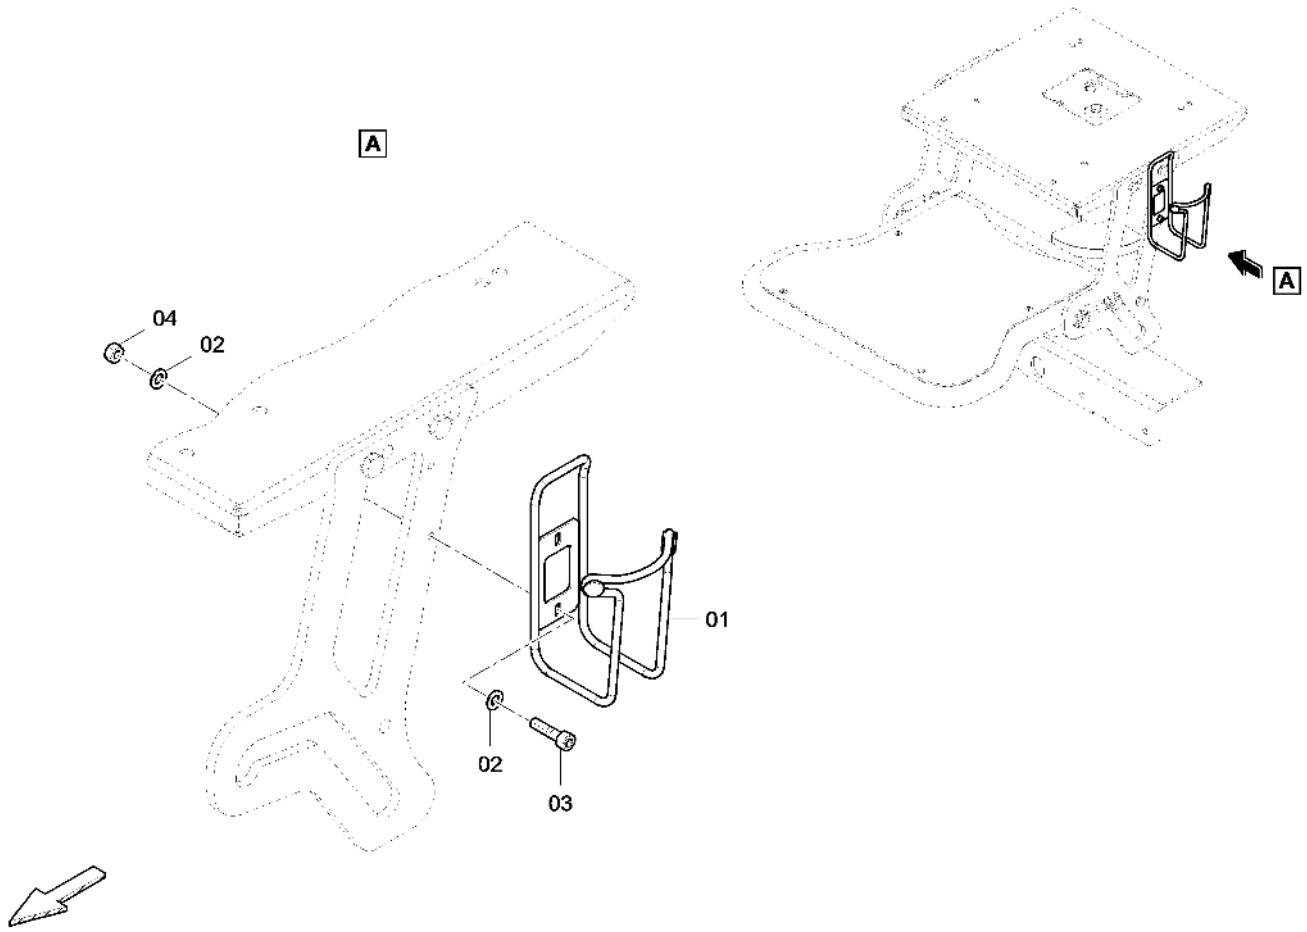

Item	Part No.	Name	Qty	L	C	SN INFO
1	4812011646	Bottle holder	2			
2	0301231800	Flat washer	8			
3	D937930170	Screw	4			
4	0266113904	Hexagon nut	4			

4812006381 Spot light LED 4812006383 Spot light

Item	Part No.	Name	Qty	L	C	SN INFO
1	4812015012	Spot light LED				
2	4812005800	Spot light				
3	4812023383	Spot light	2			