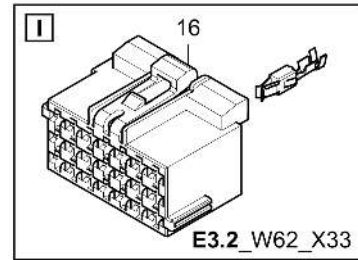

Referenced Pages

Gr.08 Split gear box	327
4812026129 Pump	330
4812026140 Pump	331
4812026132 Pump	332
4812018529 Pump	333