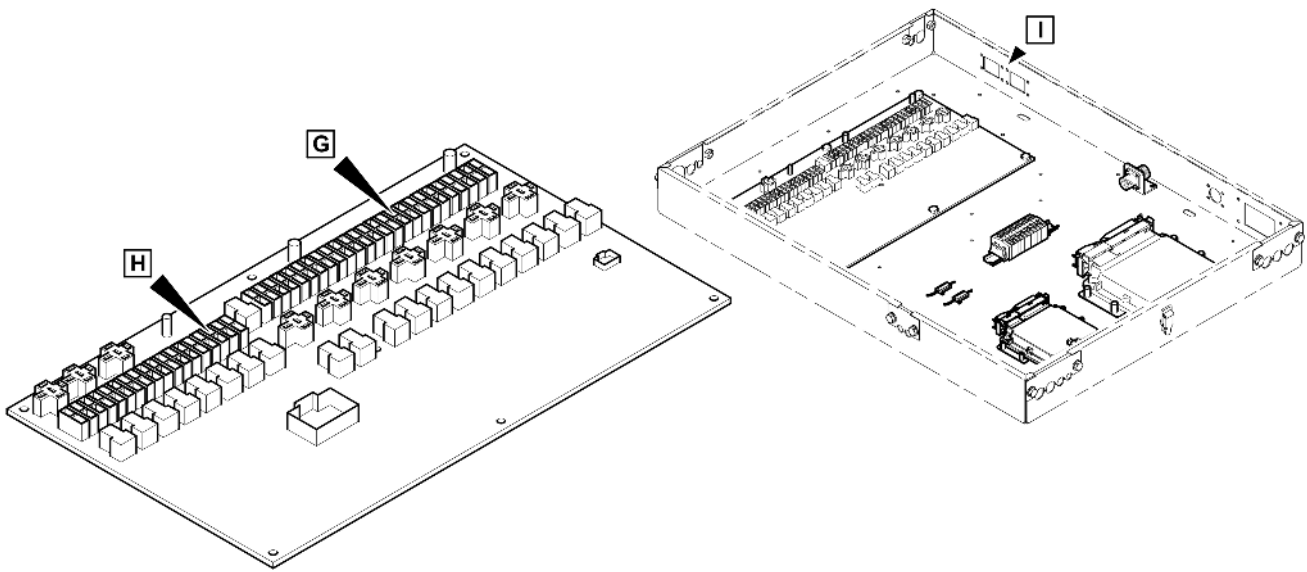

Refer to Parts Online for the most up to date information. The printed information might be outdated.

Wed Oct 07 05:10:09 UTC 2020

4812035032A Hose package screed 616 / 617 4812036460 Screed in / out

Item	Part No.	Name	Qty	L	C	SN INFO
1	4812034725	Hose	4			
2	D961951084	Male connector	4			