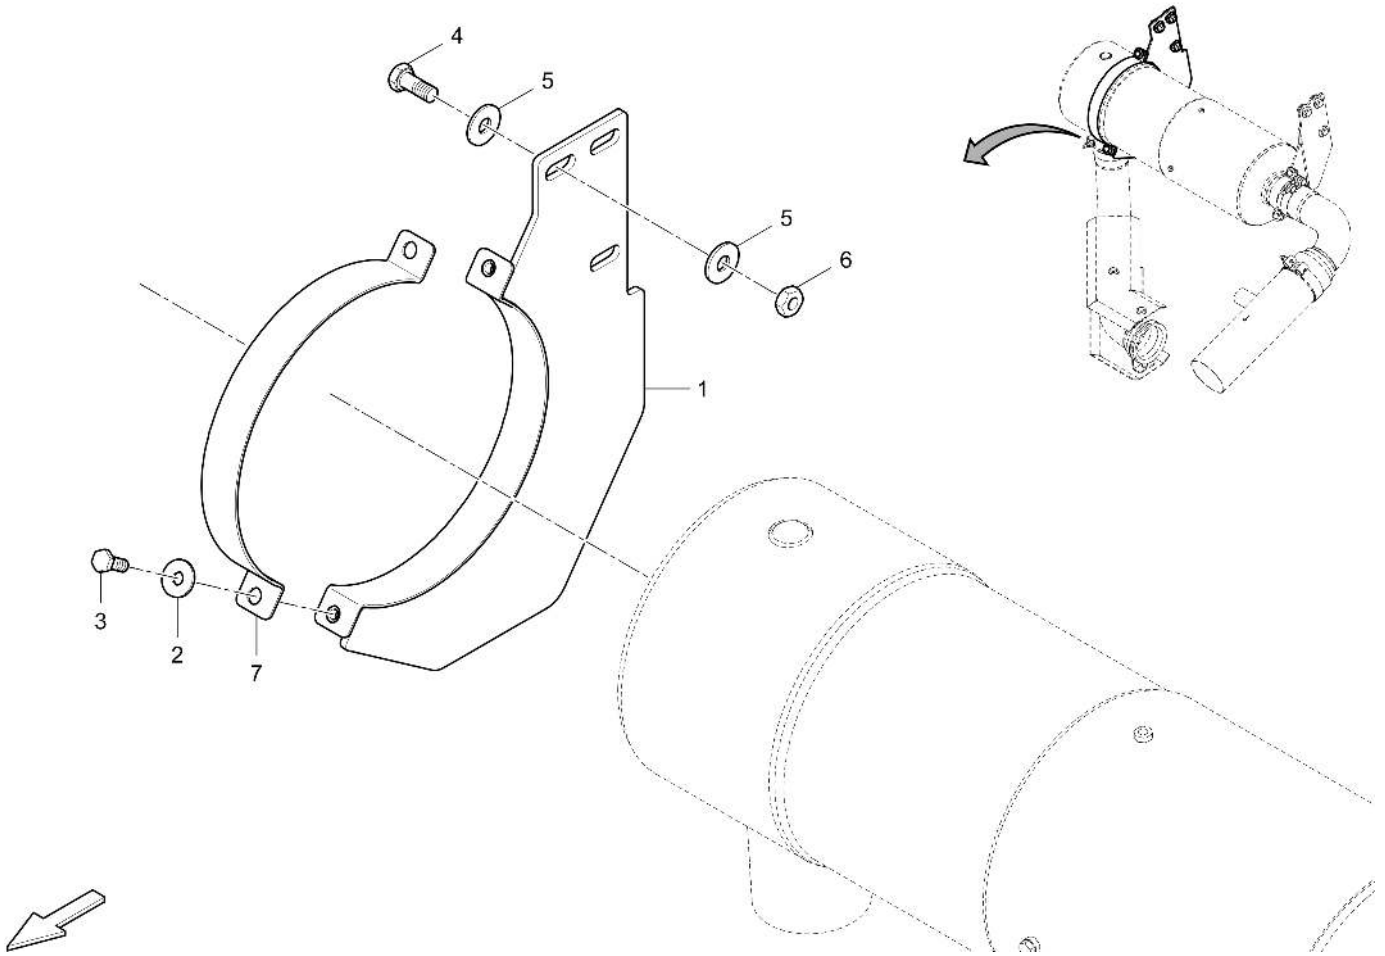

4812040749A Drive Stage IIIb / TIER 4i 4812042409 Receptacle

Item	Part No.	Name	Qty	L	C	SN INFO
1	4812042408	Receptacle	1			
2	0300013040	Flat washer	2			
3	0147132303	Hexagon bolt	2			
4	0147136203	Hex.bolt M10x25	3			
5	D939515029	Washer	6			
6	0266211100	Nut hexagon	3			
7	4812042378	Half clamp	1			

Refer to Parts Online for the most up to date information. The printed information might be outdated.

Wed Oct 07 05:06:53 UTC 2020