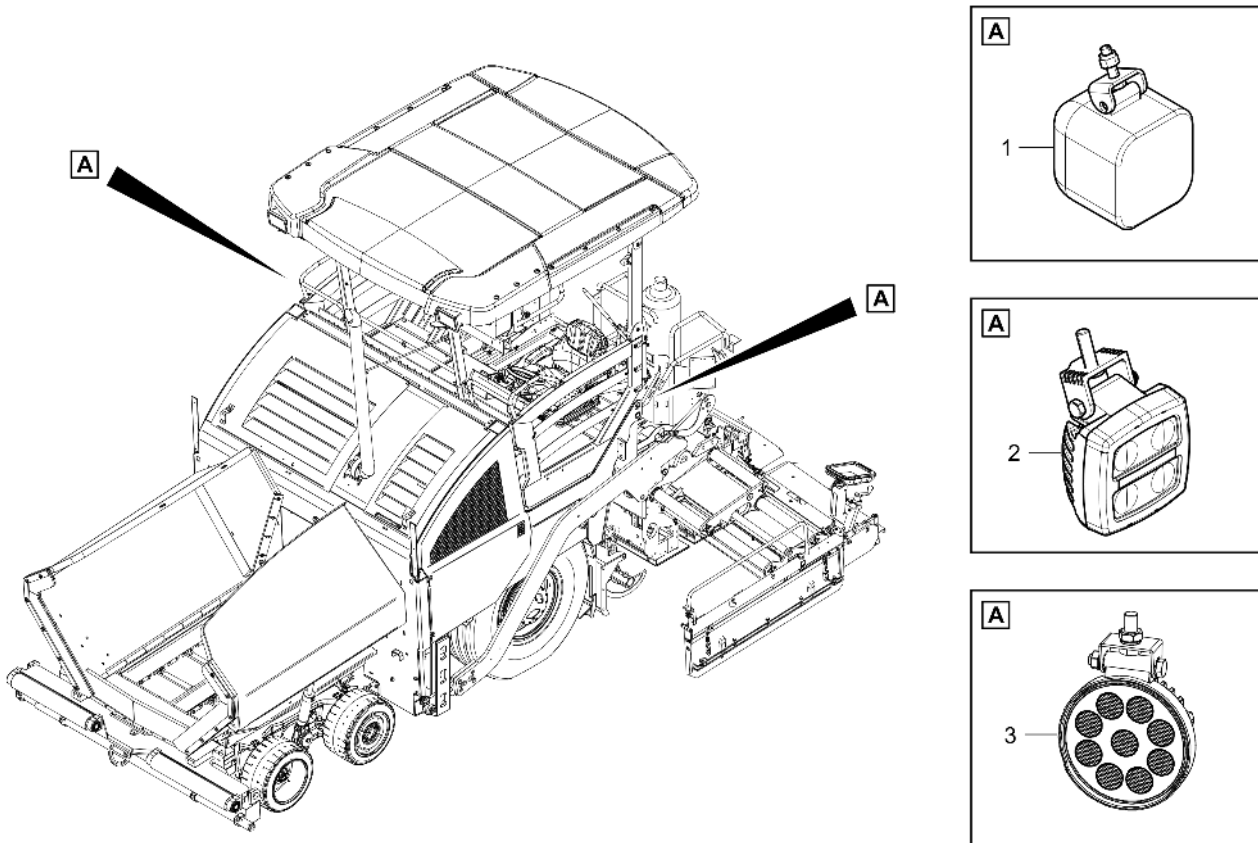

4812006381 Spot light LED 4812006383 Spot light

Item	Part No.	Name	Qty	L	C	SN INFO
1	4812015012	Spot light LED				
2	4812005800	Spot light				
3	4812023383	Spot light	2