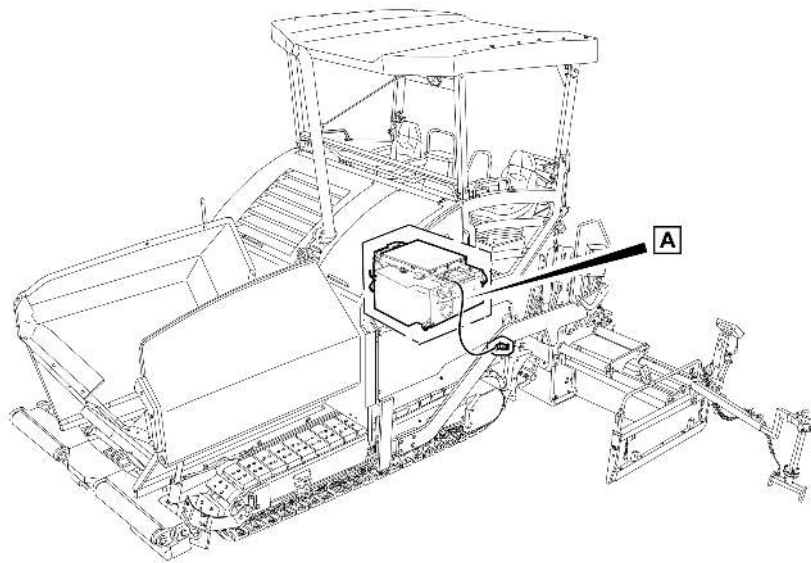

4812016455 Wiring 4812011129 Cable W7

Item	Part No.	Name	Qty	L	C	SN INFO
1	4812011129	Cable W7	1