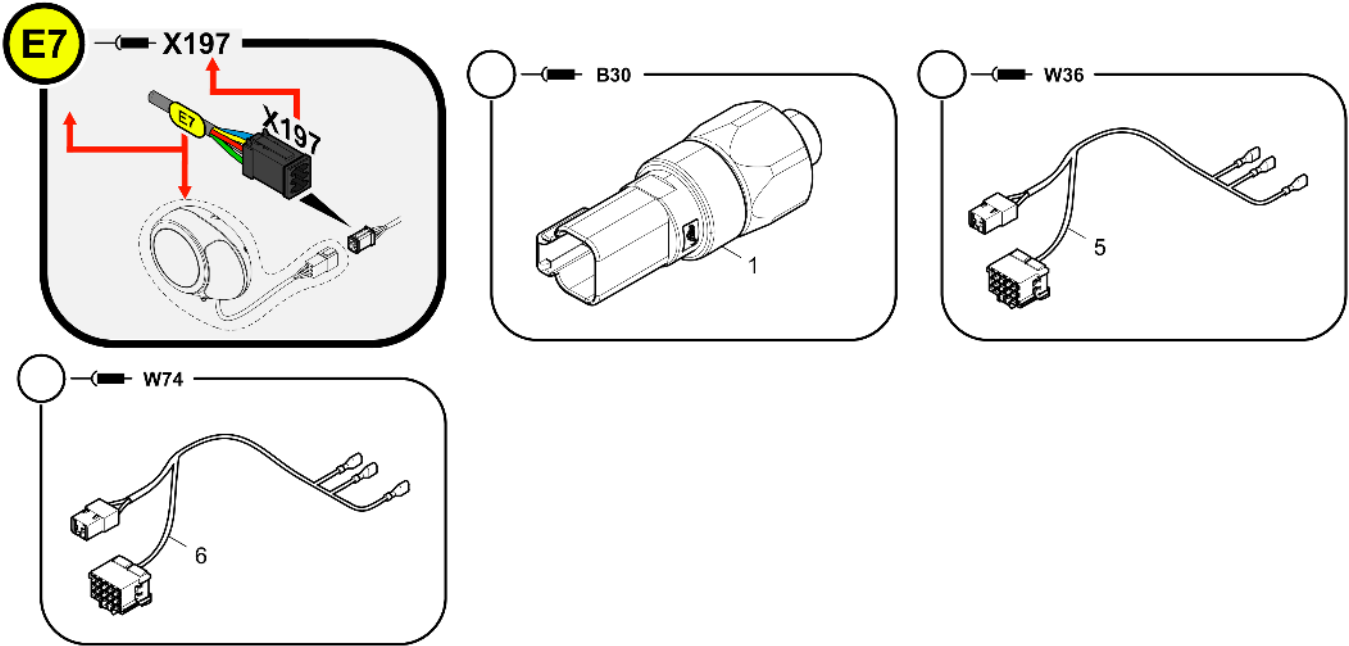

4812227323 Emulsion spray system 4812071797 El. emulsion spray

Item	Part No.	Name	Qty	L	C	SN INFO
1	4812038937	Pressure switch	1			
5	4812071798	Cable W36	1			
6	4812071650	Adapter cable W74	1