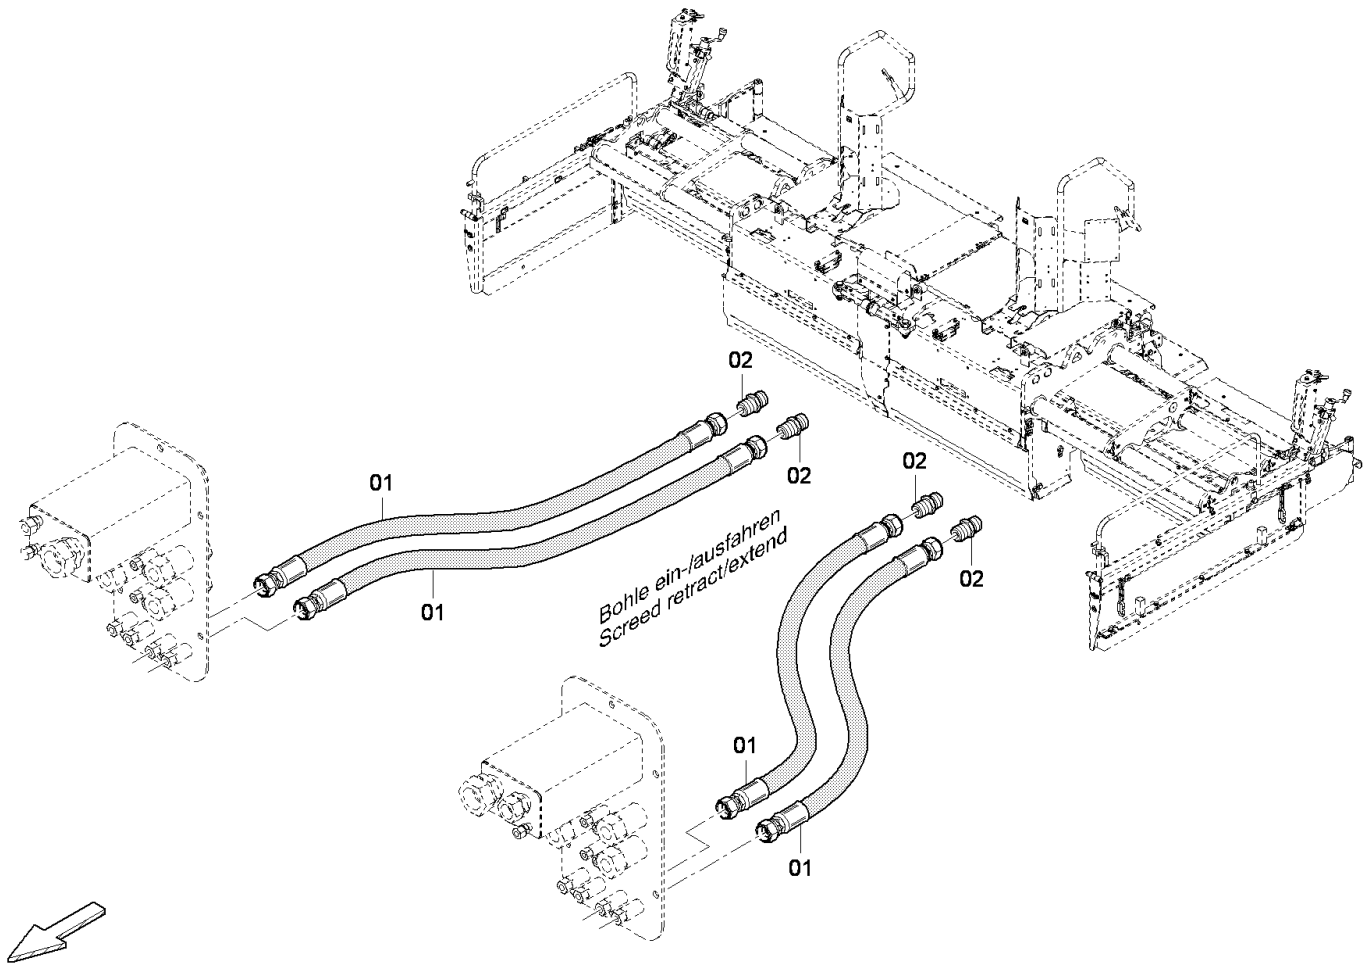

4812035032A Hose package screed 616 / 617 4812036460 Screed in / out

Item	Part No.	Name	Qty	L	C	SN INFO
1	4812034725	Hose	4			
2	D961951084	Male connector	4