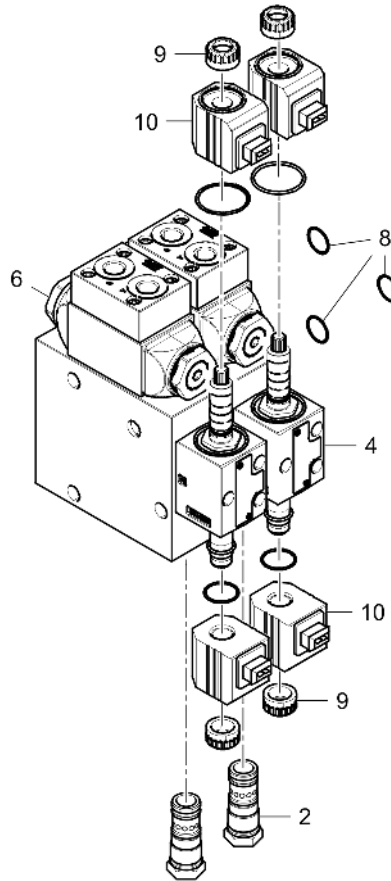

4812012681 Hydraulic, conveyor 4812012681 Hydraulic, conveyor

Item	Part No.	Name	Qty	L	C	SN INFO
1	4812010020	Gear pump	1			
2	4812010000	Flow control valve	2			
3	4812026521	Radial piston motor	2			
3.1	4812040231	Seal kit	1			
4	4812010974	Connecting plate, l.h.	1			
5	4812010925	Connecting plate, r.h.	1			
6	D961375835	Union	2			
6.1	4700508019	Cylinder screw	2			
6.2	4700508076	Screw	2			
6.3	D932208120	O-ring	1			
7	4812029382	Male connector	2			
8	D961355034	Elbow union	2			
10	D961935232	Male connector	4			
11	D961935211	Male connector	2			
12	4812037716	Hose	1			
13	4812032589	Hose	1			

Wed Oct 07 05:09:50 UTC 2020

4812012390 Work hydraulic 4812010592 Control block

Item	Part No.	Name	Qty	L	C	SN INFO
2	4812006675	Pressure balance	1			
2.1	4812019340	Seal kit	1			
4	4812006674	4/3 way valve	1			
6	4812025635	Control block, cpl	1			
Comments for Part Num. 4812025635						
Control block is cpl. incl. valve, block, screw, washer and sealing.						
6.1	D932314542	O-ring	1			
8	4812030967	Seal kit	1			
9	4812006108	Nut	1			
10	4812036468	Coil	1			