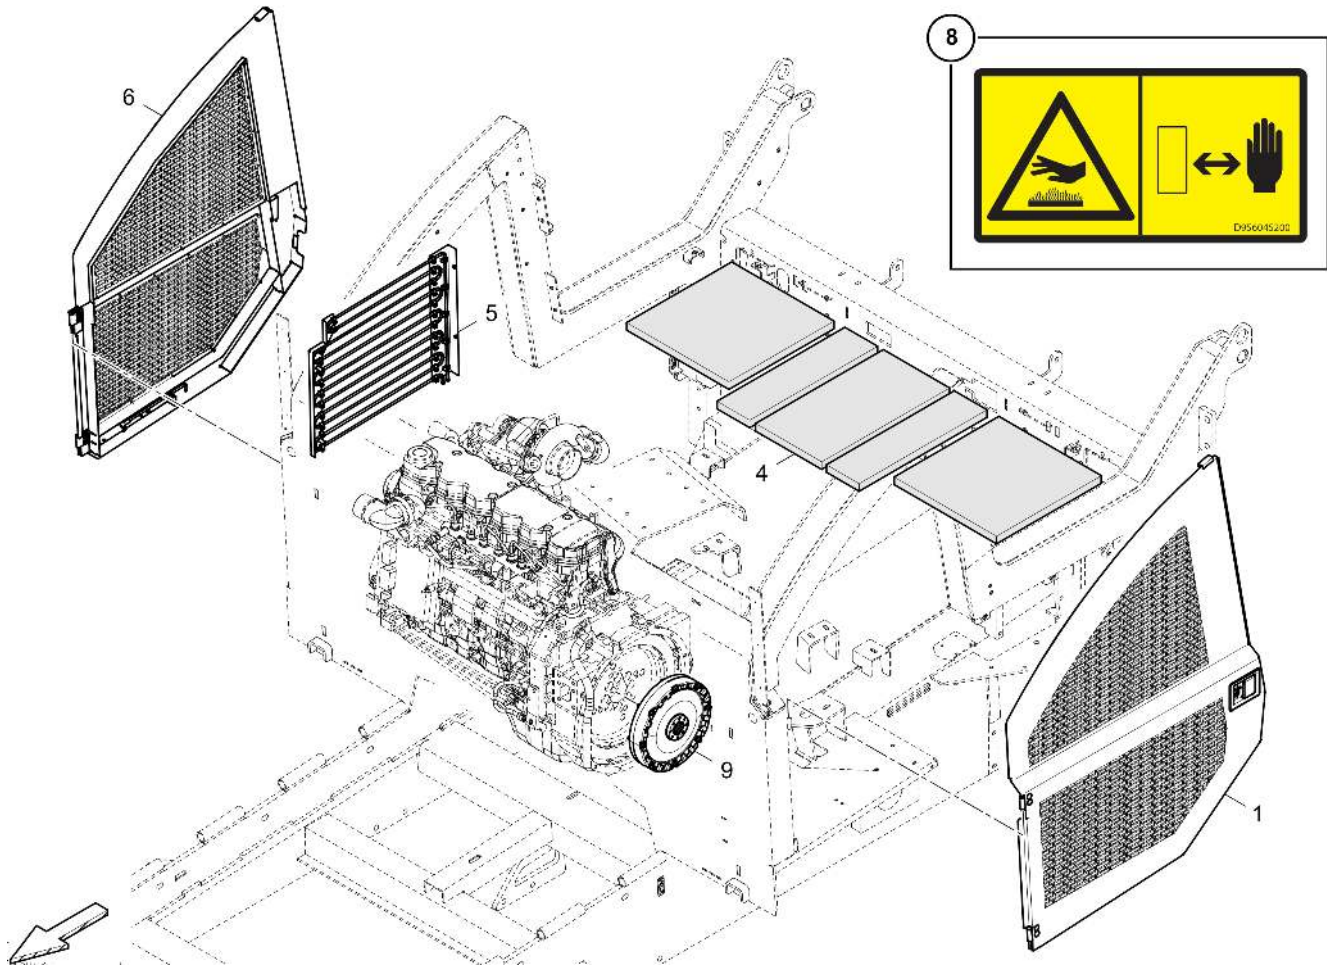

4812018942 Tropical kit 4812018942 Tropical kit

Item	Part No.	Name	Qty	L	C	SN INFO
1	4812226655	Door, l.h.	1			
4	4812010209	Insulating board	1			
5	4812009263	Diesel cooler cpl.	1			
6	4812225725	Door, r.h.	1			
8	D956045200	Warning sign: Hot surface	1			
9	4812234614	Engine clutch	1			

Refer to Parts Online for the most up to date information. The printed information might be outdated.

Wed Oct 07 05:13:57 UTC 2020