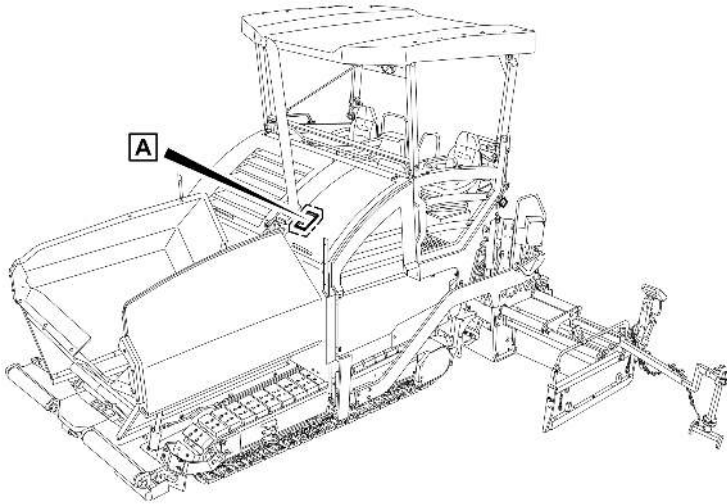

4812033051 Option engine room lighting 4812032889 Engine room lighting

Item	Part No.	Name	Qty	L	C	SN INFO
1	4812032884	Retainer	1			
2	0216195759	Hex.soc contrsnk screw	4			
3	0301231800	Flat washer	4			
4	0291118503	Hexagon nut	4			
5	4812034508	Retainer	1			
6	0147132203	Hexagon head screw	4			
7	0301233500	Plain washer	4