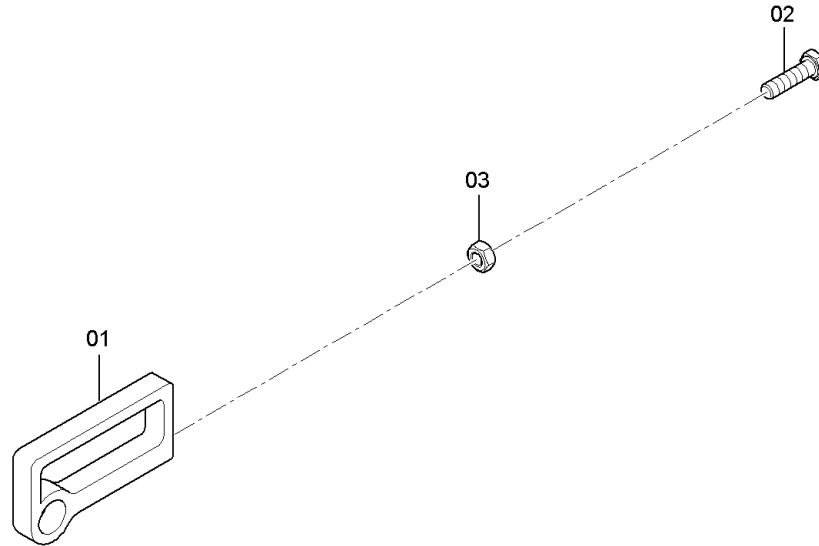

4812043329 Track cleaner, cpl. 4812043349 Locking laver

Item	Part No.	Name	Qty	L	C	SN INFO
1	4812043779	Locking laver	1			
2	0147132603	Screw	1			
3	0266211000	Hexagon nut	1