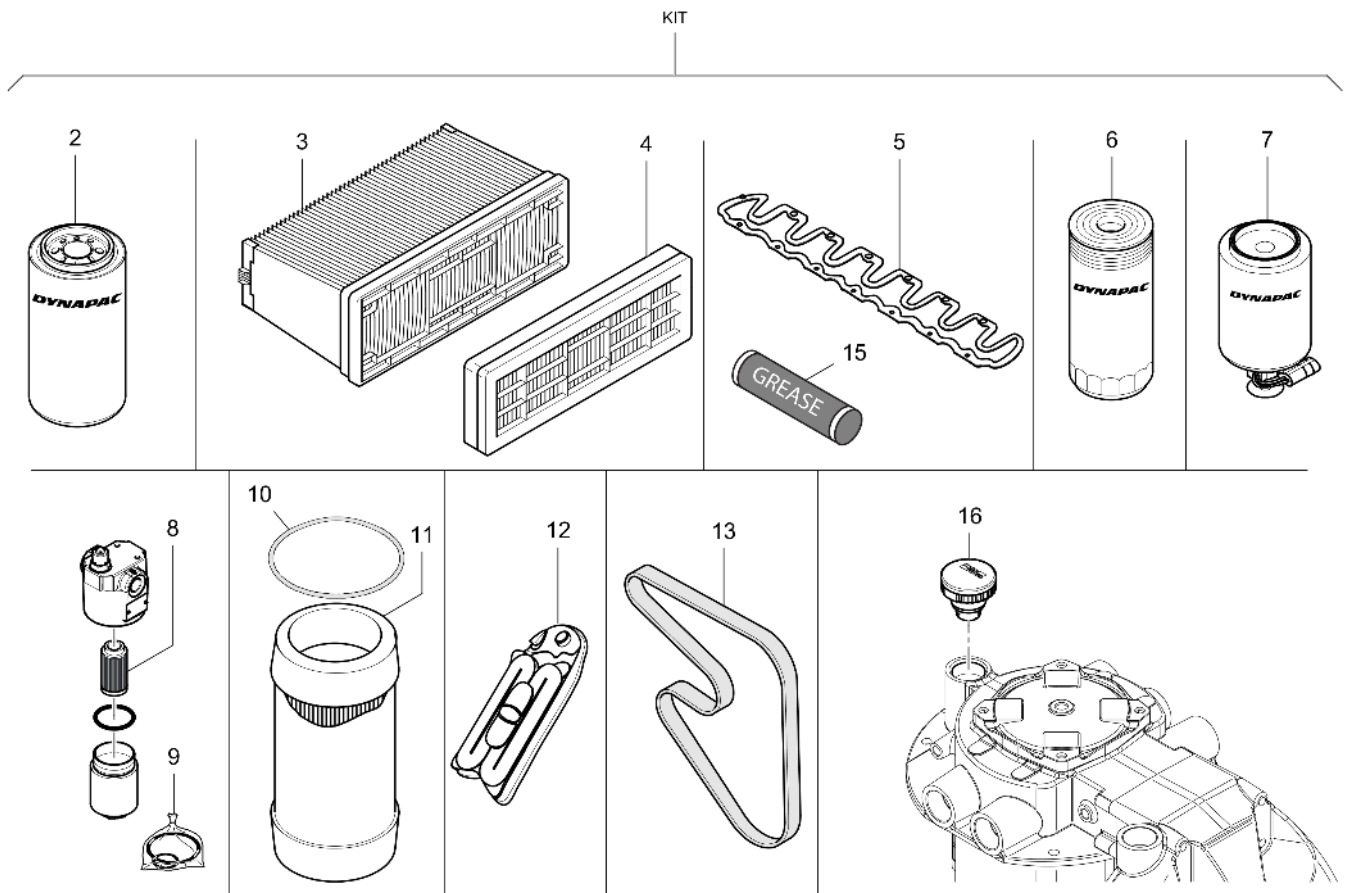

Service kit 1000 h 4812012384 Service kit 1000 h TIER 4i, stage 2

1000 Stunden / Hours

Item	Part No.	Name	Qty	L	C	SN INFO
KIT	4812012384	Service kit 1000 h TIER 4i, stage 2	1			
2	4700939082	Oil filter	1			
3	4812034566	Air cleaner element big	1			
4	4812034567	Air cleaner element small	1			
5	4812041533	Valve cover seal	1			
6	4812158187	Fuel filter	1			
7	4812041531	Fuel prefilter	1			
8	4812018071	Filter element	3			
9	D932213784	O-ring	3			
10	4812015479	O-ring	1			
11	4812034802	Filter element	1			
12	4812041782	Aeration filter	1			
13	4812041532	Flat belt	1			
15	4812161897	Paver Grease / 1 cartridge	3			
16	4812009437	Vent filter	1			

Refer to Parts Online for the most up to date information. The printed information might be outdated.

Wed Oct 07 05:04:57 UTC 2020