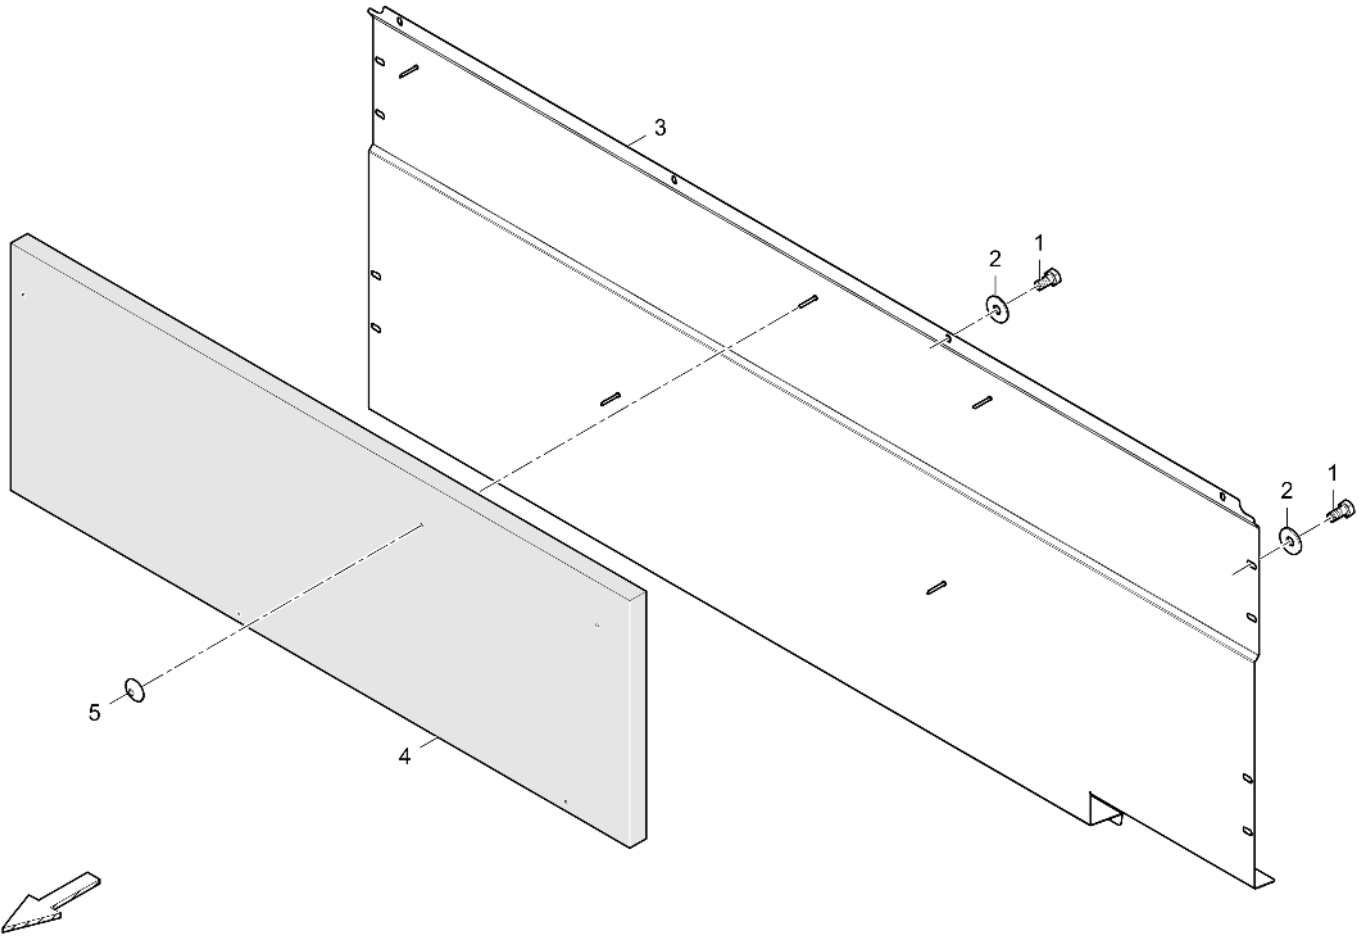

4812008403 Covering, isolated T4F 4812200656 Bulk head

Item	Part No.	Name	Qty	L	C	SN INFO
1	0147132503	Hex. Head screw M8 x 25	12			
2	0300013040	Flat washer	12			
3	4812225673	Bulk head	1			
4	4812200657	Insulating material	1			
5	4749301479	Clip	5