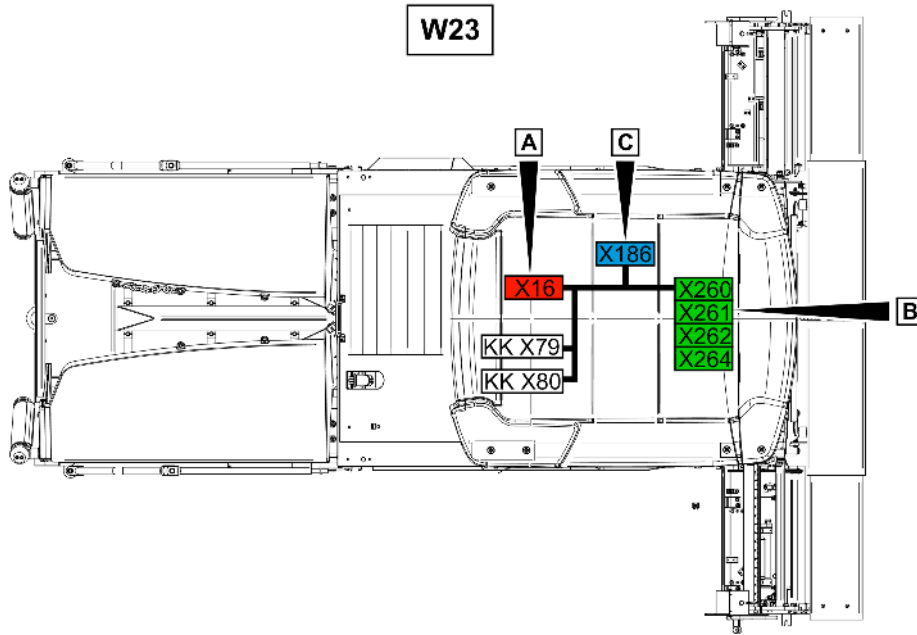

4812016192 Junction box 4812031400 Cable W23

Item	Part No.	Name	Qty	L	C	SN INFO
2	4812029615	Power-timer housing	1			
4	D977397710	Receptacle	4			
5	D977330125	Female housing	1			
6	4812030987	Female contact	8			
7	D977397117	Receptacle for tabs	2