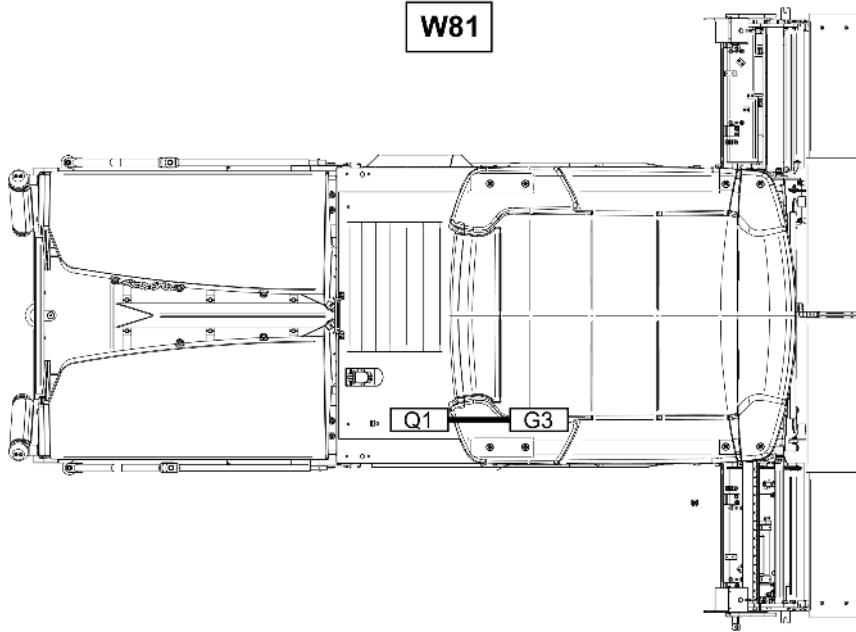

4812016455 Wiring 4812023317 Cable W81

Item	Part No.	Name	Qty	L	C	SN INFO
1	4812023317	Cable W81