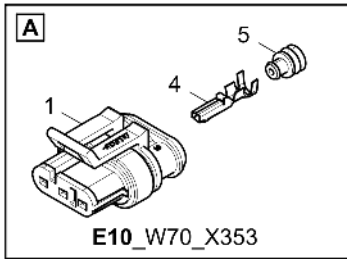

4812016455 Wiring 4812016478 Cable W70

Item	Part No.	Name	Qty	L	C	SN INFO
1	D977477103	Socket shell	1			
2	D977479755	Socket shell	1			
3	4812028609	Wedge lock	1			
4	D977478301	Socket contact	3			
5	D977478231	Sealing	1			
6	D977466144	Socket contact	3			

Refer to Parts Online for the most up to date information. The printed information might be outdated.

Wed Oct 07 05:11:40 UTC 2020