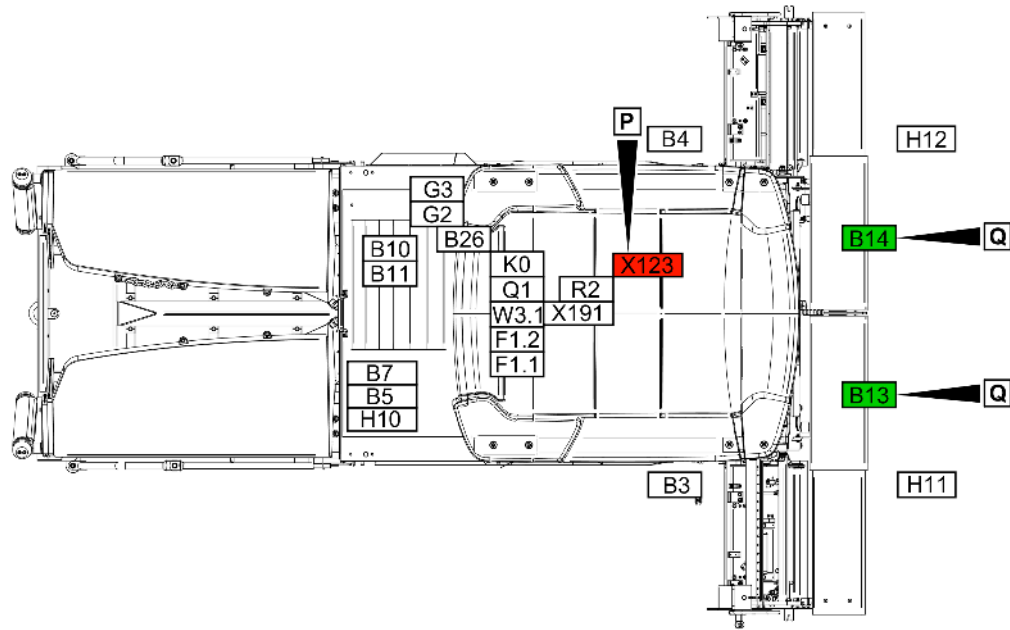

Item	Part No.	Name	Qty	L	C	SN INFO
1	D977453085	Fuse	1			
2	D977459520	Bridge, 4-fold	1			
2	D977459519	Bridge, 2-fold	1			Optional
3	4700903640	Battery disconnecter	1			
3.1	4700903641	Battery key	1			
4	4700903641	Battery key	1			
5	4700792310	Relay 120A	1			
9		Battery	1			
10	4812010133	Temperature sensor	1			
11	4700999014	Horn	1			
12	4812032169	Pressure switch	1			
13	4812039057	Pressure switch	1			
17	4812019820	Revolution sensor	1			
18	D977808111	Warning signal lamp left	1			
19	D977808121	Warning signal lamp right	1			
22	D977730257	Relais	1			
24	4812032565	Coolant level sensor	1			

Refer to Parts Online for the most up to date information. The printed information might be outdated.

Wed Oct 07 05:10:39 UTC 2020