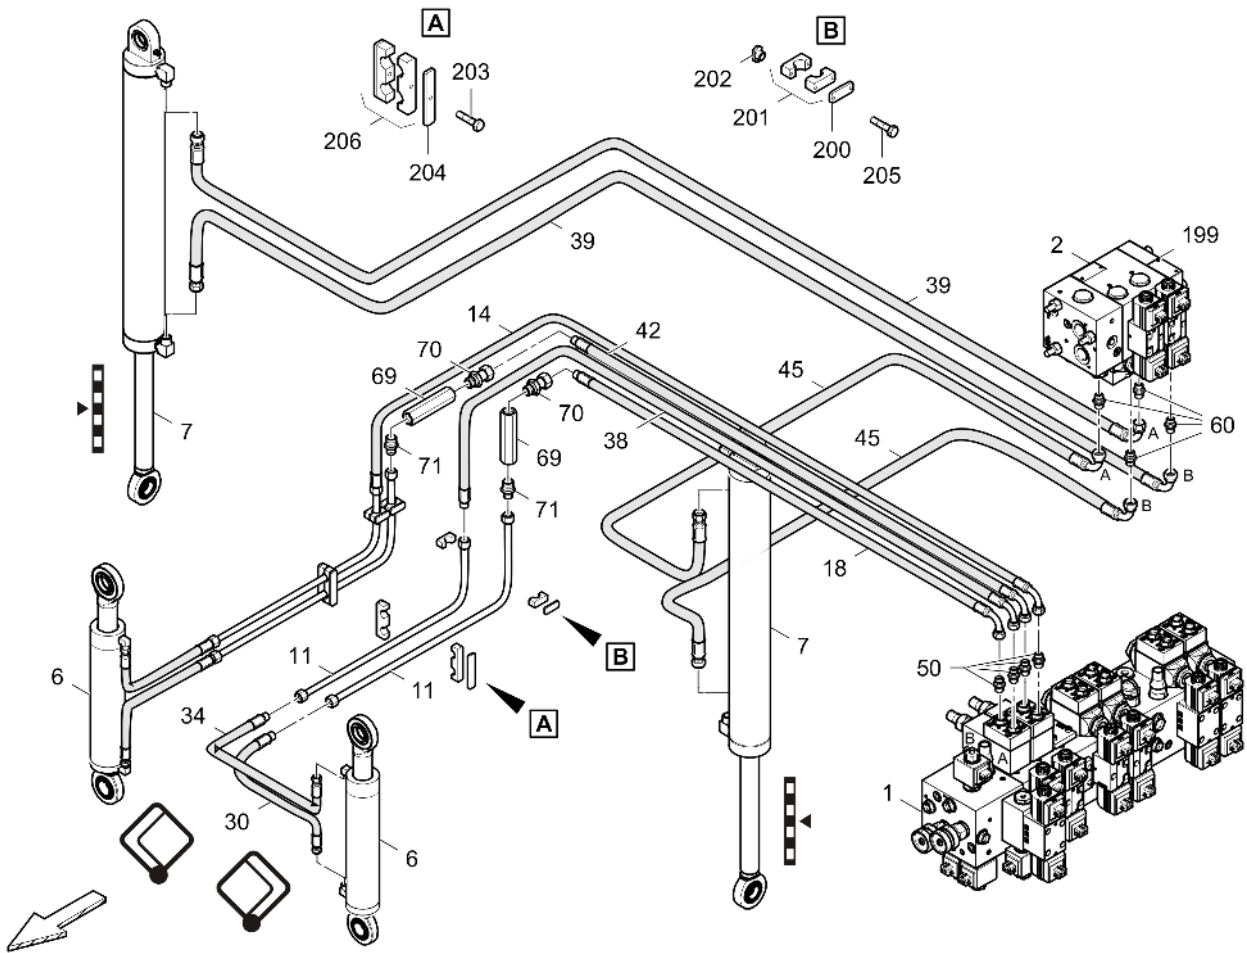

Refer to Parts Online for the most up to date information. The printed information might be outdated.

Wed Oct 07 05:09:50 UTC 2020