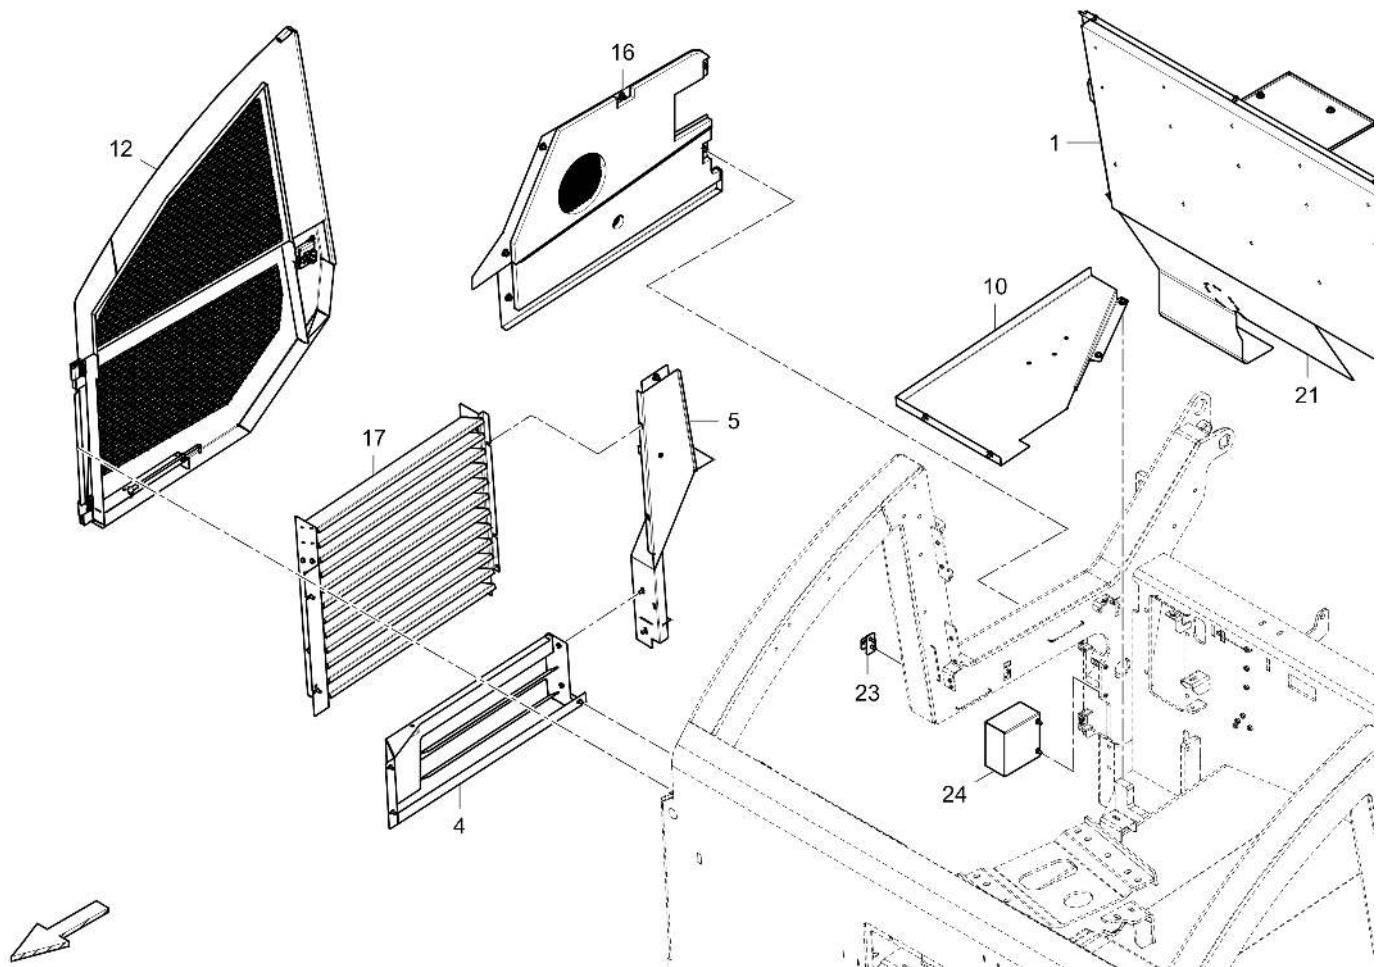

Item	Part No.	Name	Qty	L	C	SN INFO
1	4812200656	Bulk head	1			
2	4812228154	Hood support	1			
3	4812227092	Intermediate section	1			Valid from s/n G001536, ff
4	4812226899	Air guide, r.h., cpl.	1			
5	4812225657	Air guide, rear	1			
8	4812226902	Air guide, l.h., cpl.	1			
9	4812225682	Retainer	1			
10	4812225689	Cover	1			
11	4812225708	Door, l.h.	1			
12	4812225725	Door, r.h.	1			
13	4812227095	Engine hood, r.h. T4F	1			Valid from s/n G001536, ff
14	4812227088	Engine hood, l.h. T4F	1			Valid from s/n G001536, ff
15	4812226901	Covering center part, l.h., cpl.	1			
16	4812233556	Covering center part, r.h.	1			
17	4812226463	Disc frame, cpl.	1			
20	4812008405	Carrier	1			
21	4812009008	Isolation	1			

Refer to Parts Online for the most up to date information. The printed information might be outdated.

Wed Oct 07 05:05:42 UTC 2020