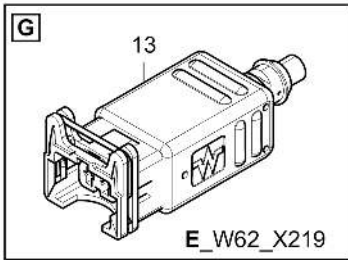

Referenced Pages

Gr.08 Split gear box	327
4812026129 Pump	330
4812026140 Pump	331
4812026132 Pump	332
4812018529 Pump	333