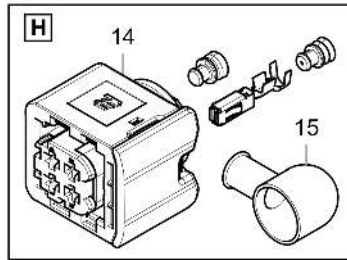

Referenced Pages

Gr.08 Split gear box	327
4812026129 Pump	330
4812026140 Pump	331
4812026132 Pump	332
4812018529 Pump	333