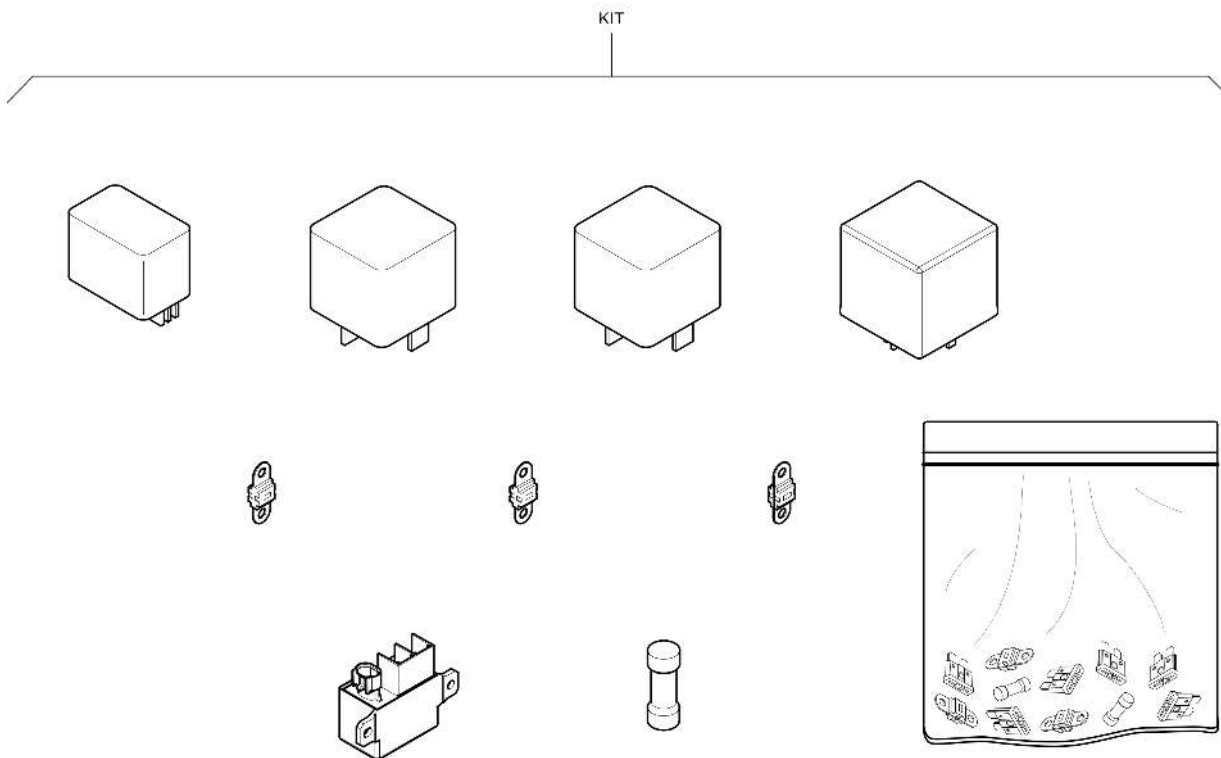

General kits 4812077016 Fuse and relay kit

Item	Part No.	Name	Qty	L	C	SN INFO
KIT	4812077016	Fuse and relay kit				
-	4812020629	Fuse kit	1			
-	D977730412	Micro relay	1			
-	4812077125	Flash sender	1			
-	D977730409	Relay	1			
-	4812034496	Fuse	1			
-	D977453081	Fuse	1			
-	4812217212	Fuse	1			
-	D977453085	Fuse	1			
-	4700792310	Relay 120A	1			
-	D977730404	Relay	1			

Refer to Parts Online for the most up to date information. The printed information might be outdated.

Wed Oct 07 05:04:51 UTC 2020