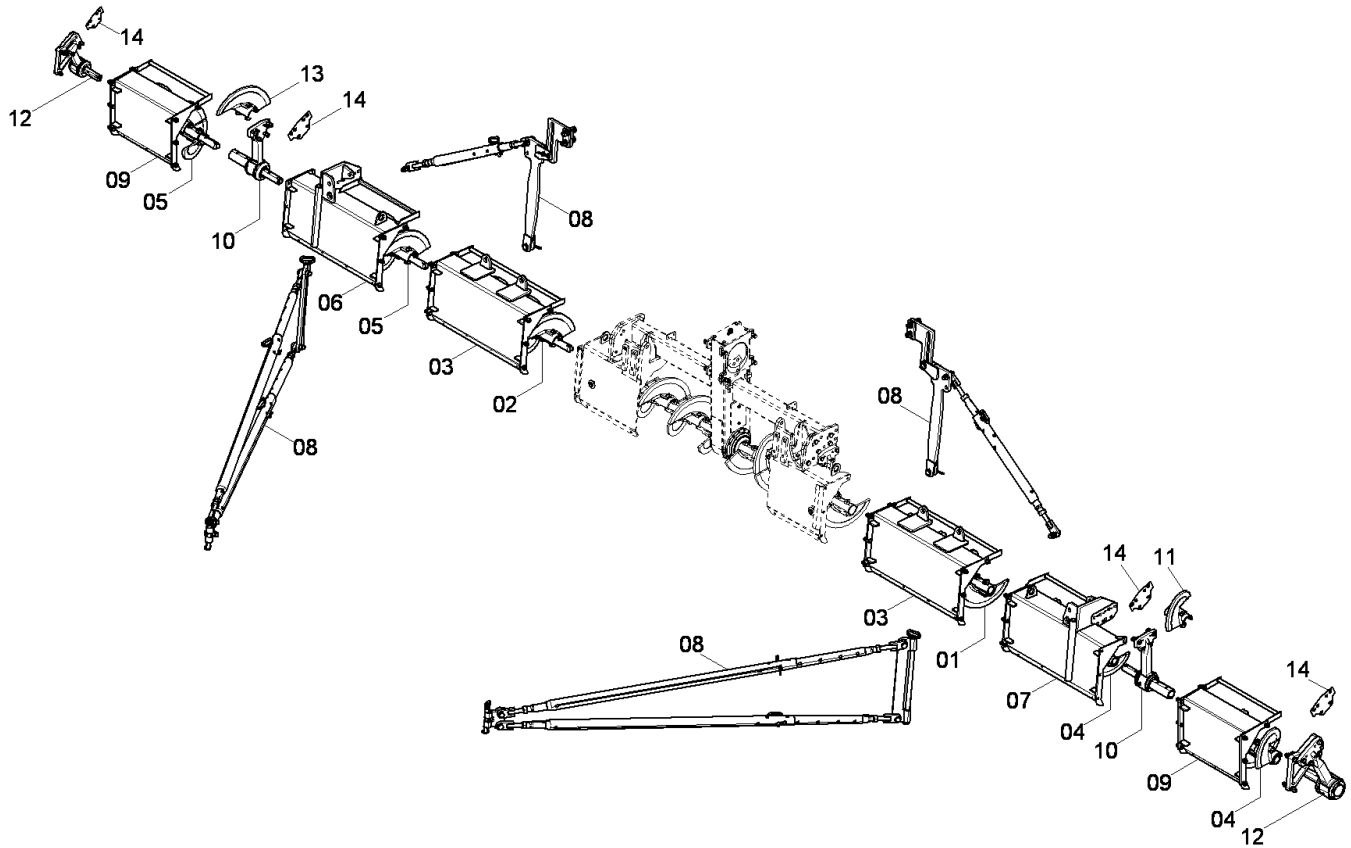

4812031789 Auger Ø380mm, 7,62m 4812031789 Auger Ø380mm, 7,62m

Item	Part No.	Name	Qty	L	C	SN INFO
1	4720000138	Auger shaft extension assy. 960 mm l.h./lks.	1			
2	4720000139	Auger shaft extension assy. 960 mm r.h./rts.	1			
3	4812028789	Strut material duct L:960mm	2			
4	4720000818	Auger shaft extension assy. 640 mm l.h./lks.	2			
5	4720000137	Auger shaft extension assy. 640 mm r.h./rts.	2			
6	4812028787	Strut material duct, r.h. L:960mm	1			
7	4812028782	Strut material duct, l.h. L:960mm	1			
8	4812029259	Brace	1			
8_01	4812028882	Cross struts	1			
9	4812028792	Material tunnel, cpl. L:640mm	2			
10	4812031804	Outer support	2			
10_01	D438081200	Auger bearing	1			
11	4812032195	Auger wing Ø380mm, l.h.	1			
12	4812031805	End support, cpl.	2			
12_01	D439082200	Screw conveyor, end bearing	1			
13	4812032196	Auger wing Ø380mm, r.h.	1			

Refer to Parts Online for the most up to date information. The printed information might be outdated.

Wed Oct 07 05:09:25 UTC 2020