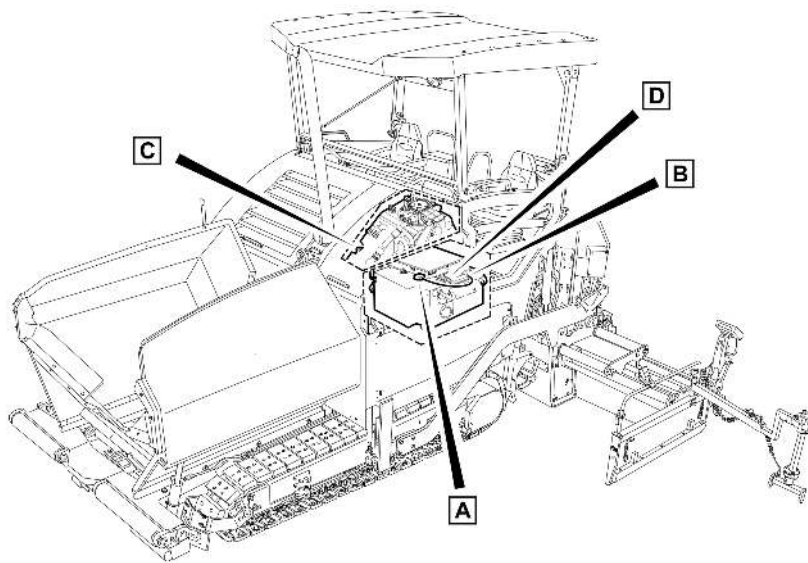

4812046340 Electric / heating 4812046340 Electric / heating

Item	Part No.	Name	Qty	L	C	SN INFO
1	4812046349	Fuse	1			
2	D977459519	Bridge, 2-fold				
3	D977730257	Relais				
5	4700792310	Relay 120A	1	A		
6	4812009670	Cable W50	1			

Comments for Page: 4812046340 Electric / heating

(L)OCAL REMARKS

A | en_US | ab/from 0G001282

A | de_DE | ab/from 0G001282