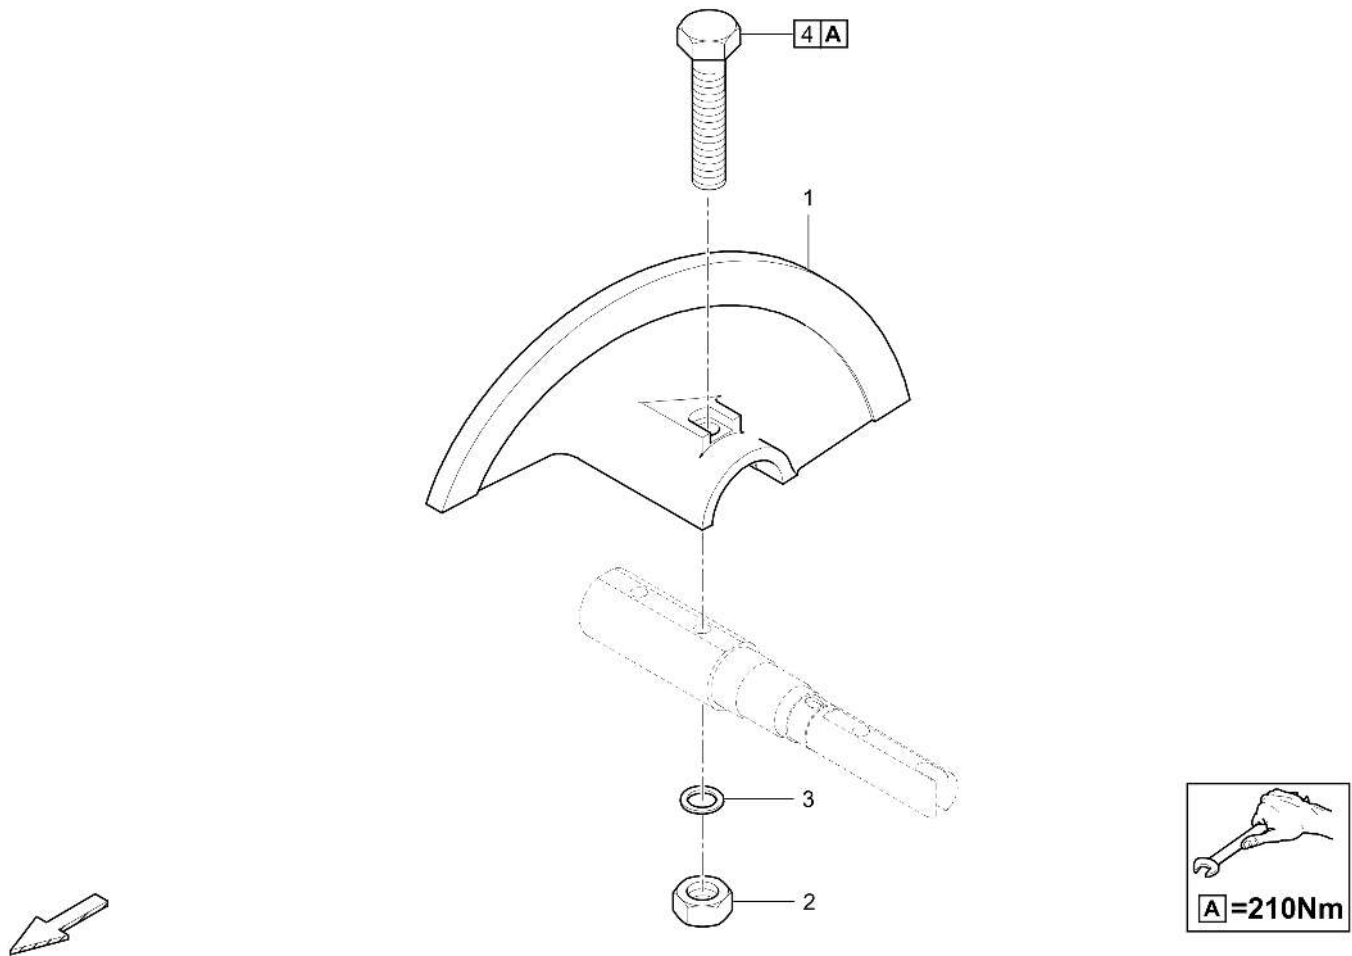

4812032196 Auger wing Ø380mm, r.h. 4812032196 Auger wing Ø380mm, r.h.

Item	Part No.	Name	Qty	L	C	SN INFO
1	4738000981	Auger wing, r.h.	1			
2	4749901556	Nut	2			
3	0333310042	Schnorr-lock washer	2			
4	0147110915	Hexagon head screw	2