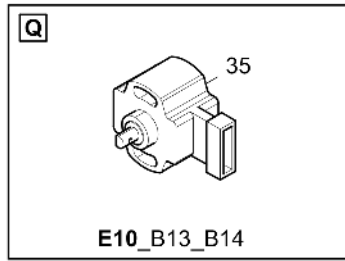

Item	Part No.	Name	Qty	L	C	SN INFO
1	D977453085	Fuse	1			
2	D977459520	Bridge, 4-fold	1			
2	D977459519	Bridge, 2-fold	1			Optional
3	4700903640	Battery disconnecter	1			
3.1	4700903641	Battery key	1			
4	4700903641	Battery key	1			
5	4700792310	Relay 120A	1			
9		Battery	1			
10	4812010133	Temperature sensor	1			
11	4700999014	Horn	1			
12	4812032169	Pressure switch	1			
13	4812039057	Pressure switch	1			
17	4812019820	Revolution sensor	1			
18	D977808111	Warning signal lamp left	1			
19	D977808121	Warning signal lamp right	1			
22	D977730257	Relais	1			
24	4812032565	Coolant level sensor	1			

Refer to Parts Online for the most up to date information. The printed information might be outdated.

Wed Oct 07 05:10:39 UTC 2020