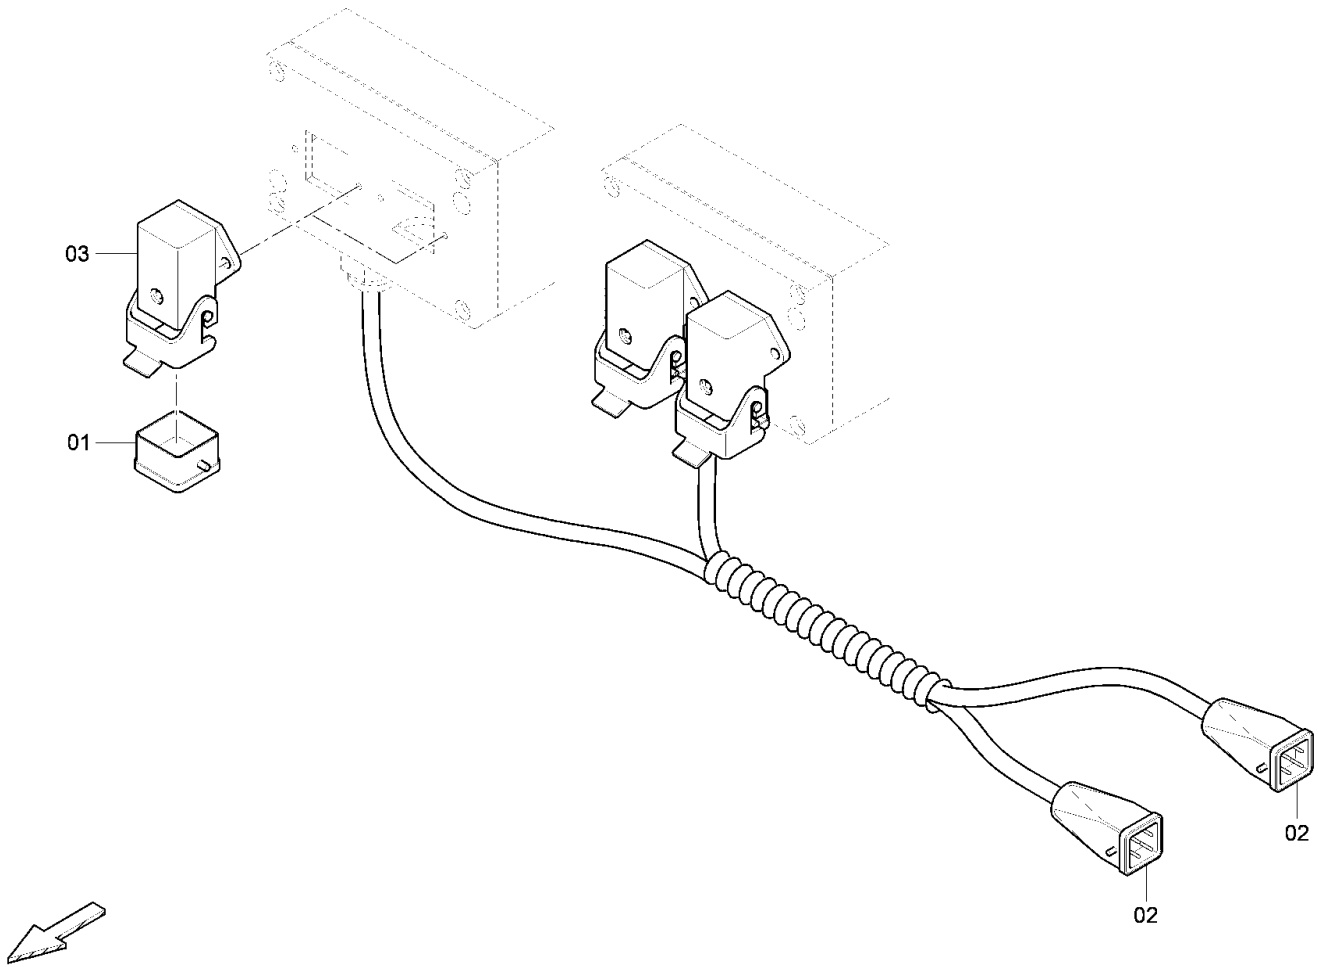

4812006942 Halogen spot light 4812036596 cable cpl.

Item	Part No.	Name	Qty	L	C	SN INFO
1	D977478247	Dust cap	1			
2	D977463156	Plug	1			
3	D977463171	Socket	1			
Not Shown	4812036652	Plug