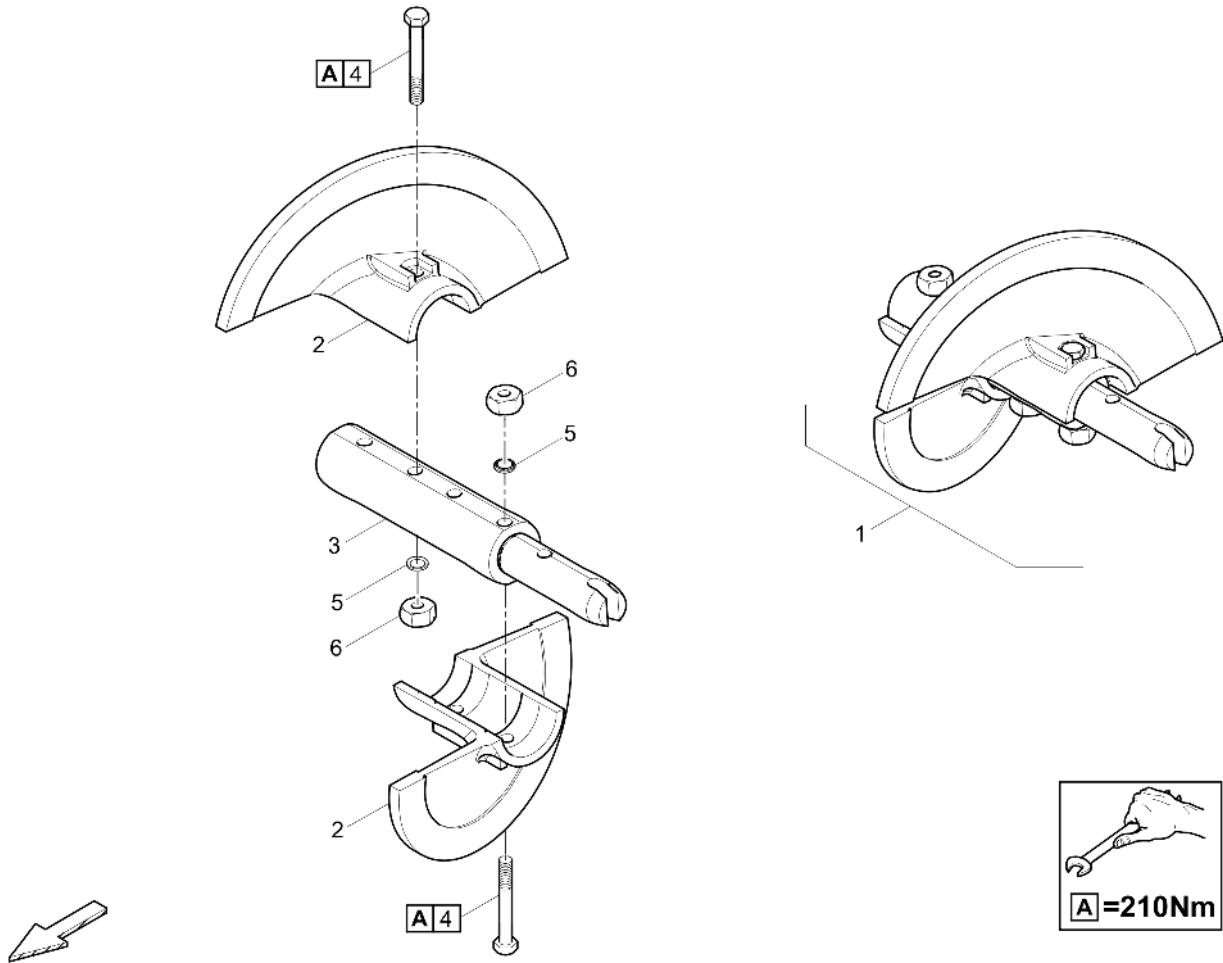

CLICK HERE TO **DOWNLOAD** THE COMPLETE MANUAL

4812031788 Auger Ø380mm, 3,14m 4720000816 Auger extension, r.h. L:320mm

Item	Part No.	Name	Qty	L	C	SN INFO
1	4720000816	Auger shaft extension assy. 320 mm r.h./rts.	1			
2	4738000979	Auger wing, r.h.	2			
3	4730001393	Auger extension 320 mm	1			
4	0147110915	Hexagon head screw	4			
5	0333310042	Schnorr-lock washer	4			
6	4749901556	Nut	4			