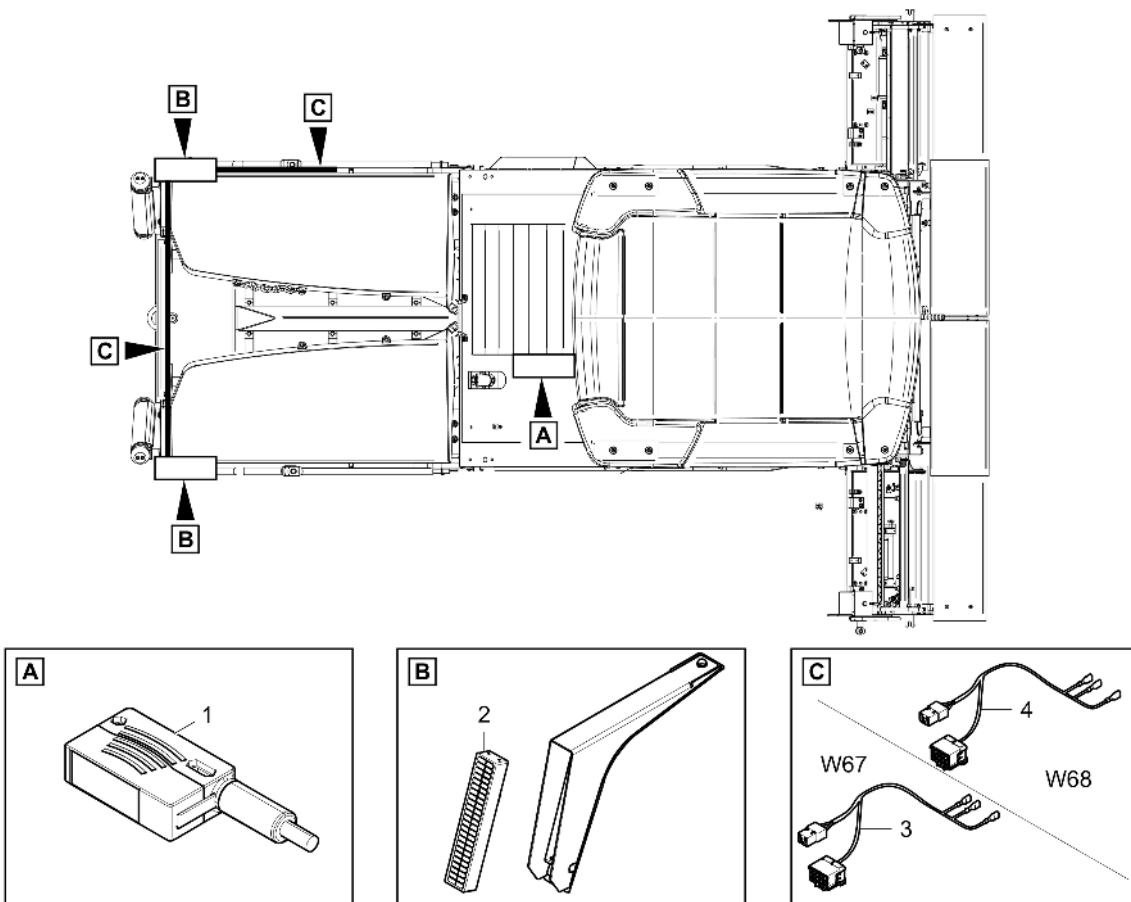

4812017018 Truck Assist Advanced 4812016485 Electric