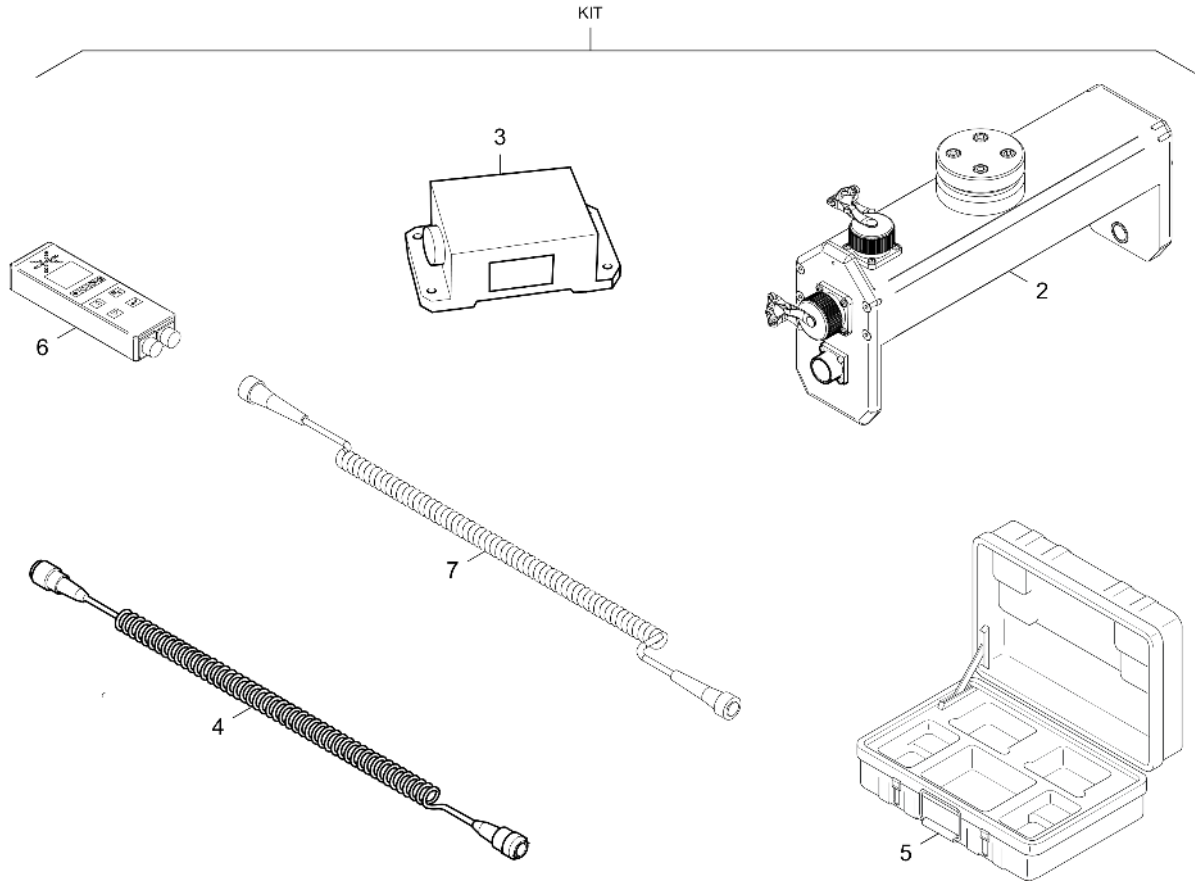

Levelling 4812004015 MOBA MATIC 2+1

Item	Part No.	Name	Qty	L	C	SN INFO
KIT	4812004015	MOBA MATIC 2+1	1			
2	4812215026	Sonic-Ski, CAN/PWM PLUS	2			
2.1	4812077253	Blind plug	1			
3	D900624860	Slope transmitter	1			
4	D900625071	Spiral cable	3			
5	D900610240	Tool box	1			
5.1	4812039471	Expanded plastic inlet	1			
SET	4812216428	Set	2			
6	4812215803	Digital controller	1			
7	D900626006	Helix-cable	1			

Refer to Parts Online for the most up to date information. The printed information might be outdated.

Wed Oct 07 05:15:38 UTC 2020