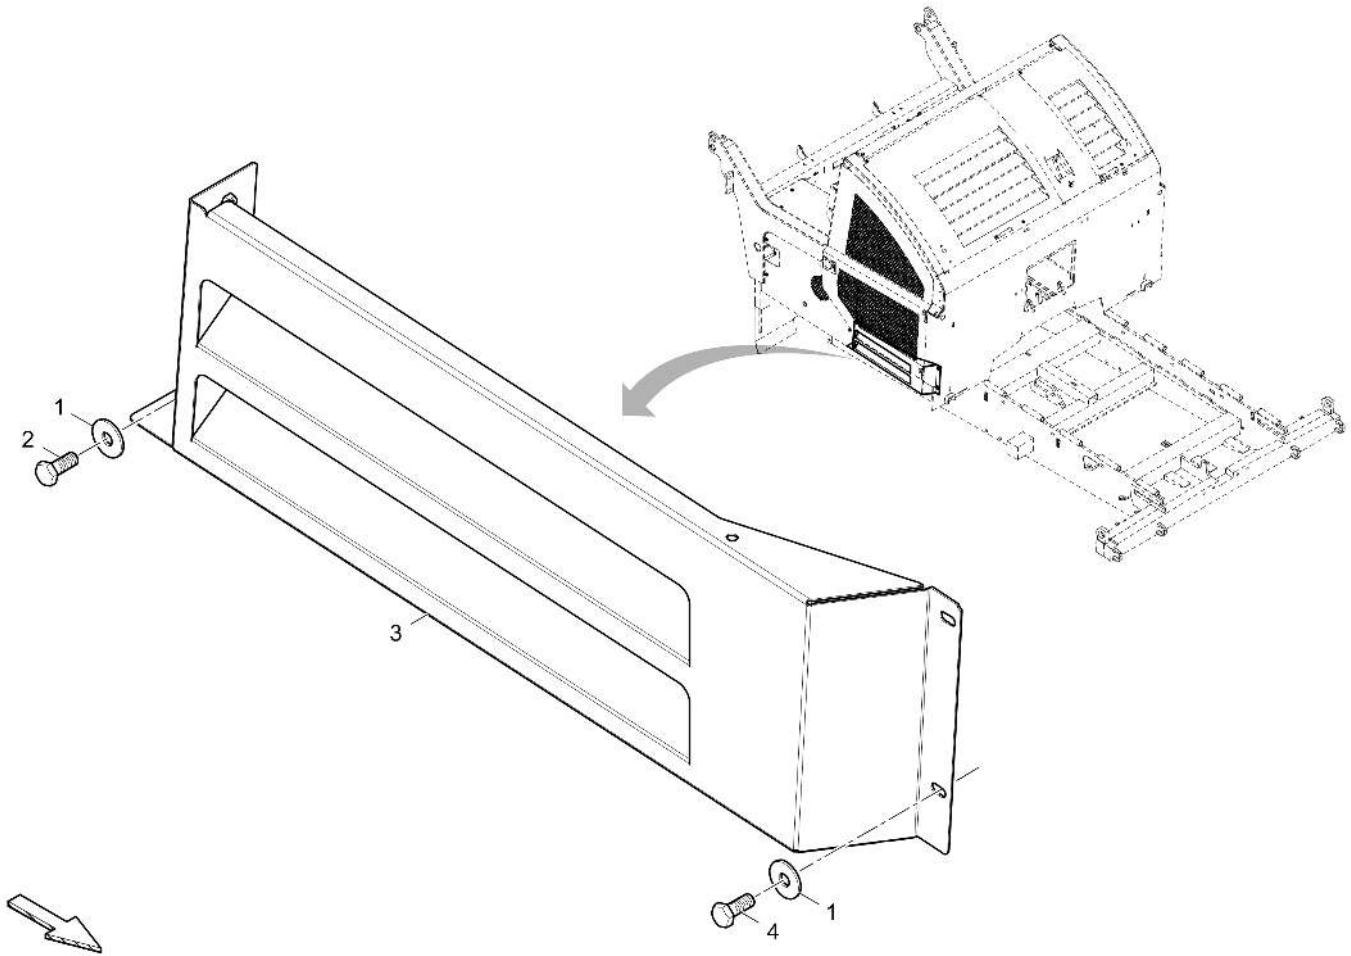

4812226899 Air guide, r.h. 4812034771 Air guide, r.h.

Item	Part No.	Name	Qty	L	C	SN INFO
1	0300013040	Flat washer	3			
2	0147132303	Hexagon bolt	1			
3	4812030936	Air guide	1			
4	0147132603	Screw	2