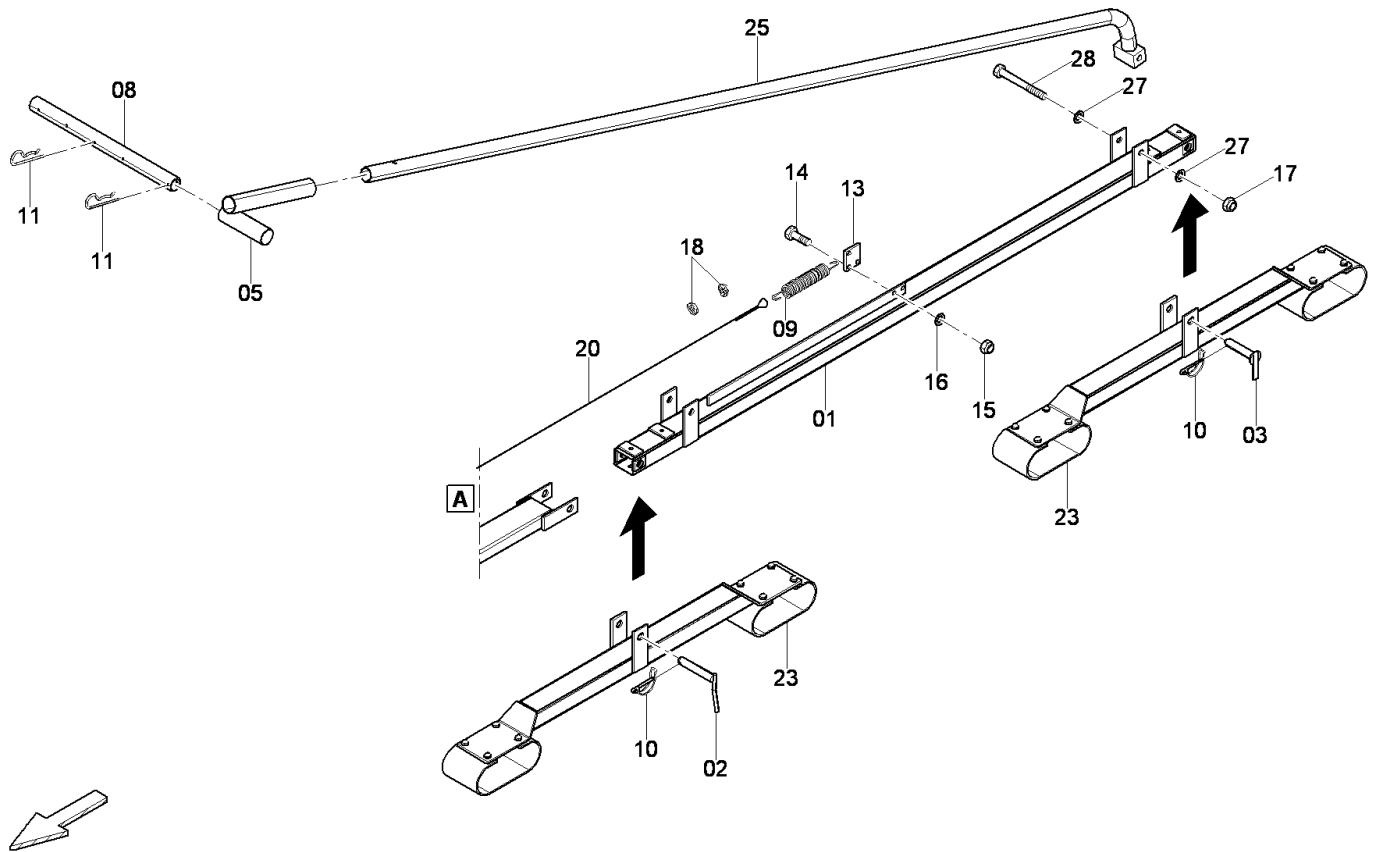

Item	Part No.	Name	Qty	L	C	SN INFO
1	D830030115	Levelling device	2			
2	D990020169	Socket pin	2			
3	D730030216	Socket pin	2			
4	D830031469	Connection profile	1			
5	D830030130	Tube cross	1			
6	D830031421	Tube cross	1			
7	D830030106	Clamping pipe	2			
8	D830030135	Pipe extension	1			
9	D750161326	Draw spring	1			
10	D930290105	Hinged split pin	4			
11	D930205010	Spring pin	3			
12	D930280215	Snap hook	1			
13	D830031374	Screw on flat steel	2			
14	0147136203	Hex.bolt M10x25	4			
15	0261109954	Hexagon nut	4			
16	0333310024	Washer	4			
17	5730007616	Hexagon nut	2			

Refer to Parts Online for the most up to date information. The printed information might be outdated.

Wed Oct 07 05:15:56 UTC 2020