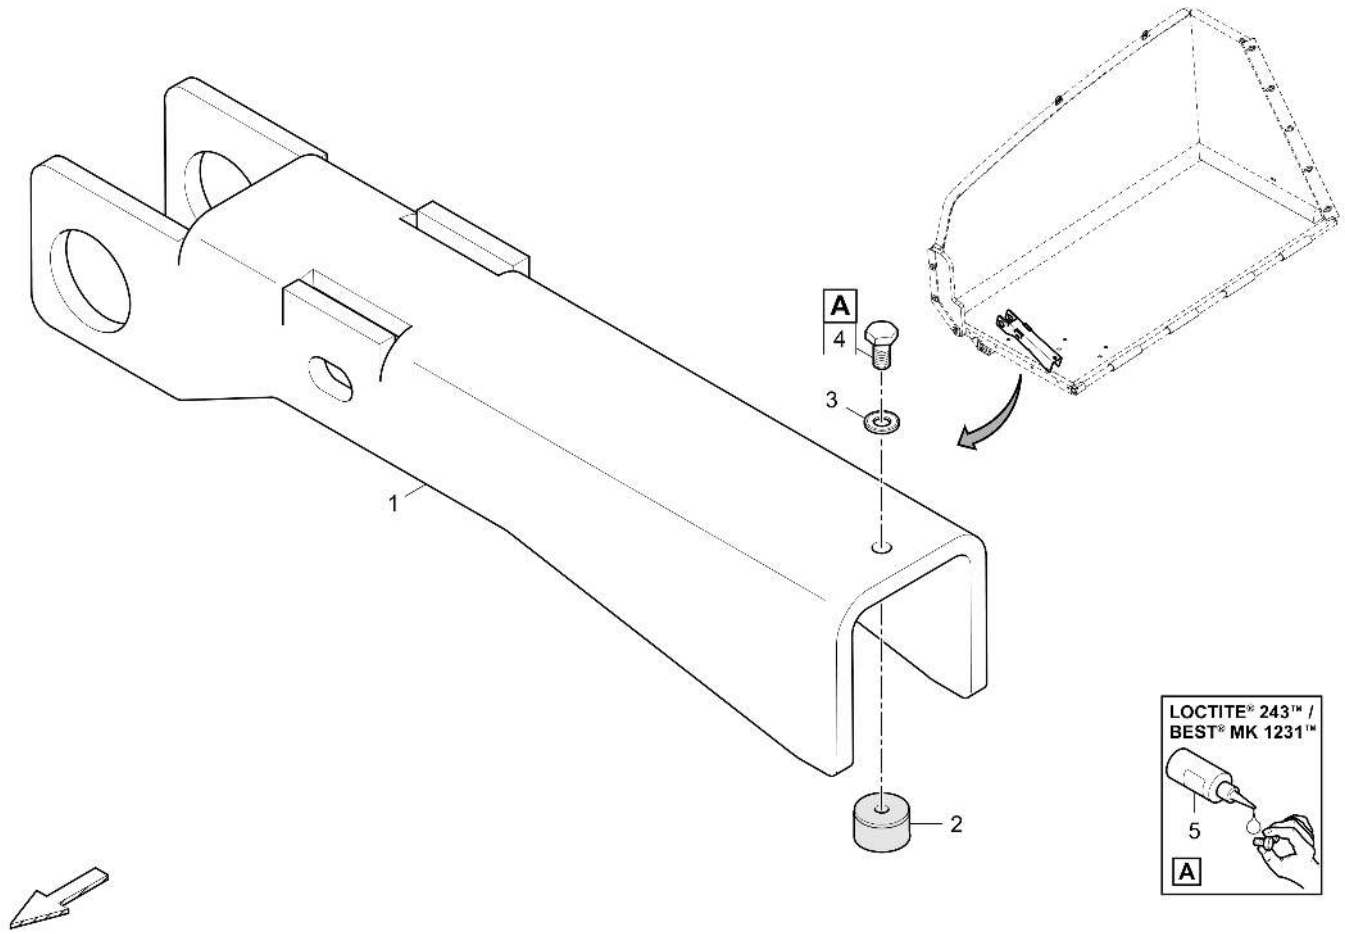

481229108 Hopper, I.h. 4812231436 Locking

Item	Part No.	Name	Qty	L	C	SN INFO
1	4812231437	Angle plate	1			
2	4812029437	Rubber buffer	1			
3	0301232100	Plain washer	1			
4	0147124603	Screw	1			
5	4747400034	Thread locking, 250ml	1