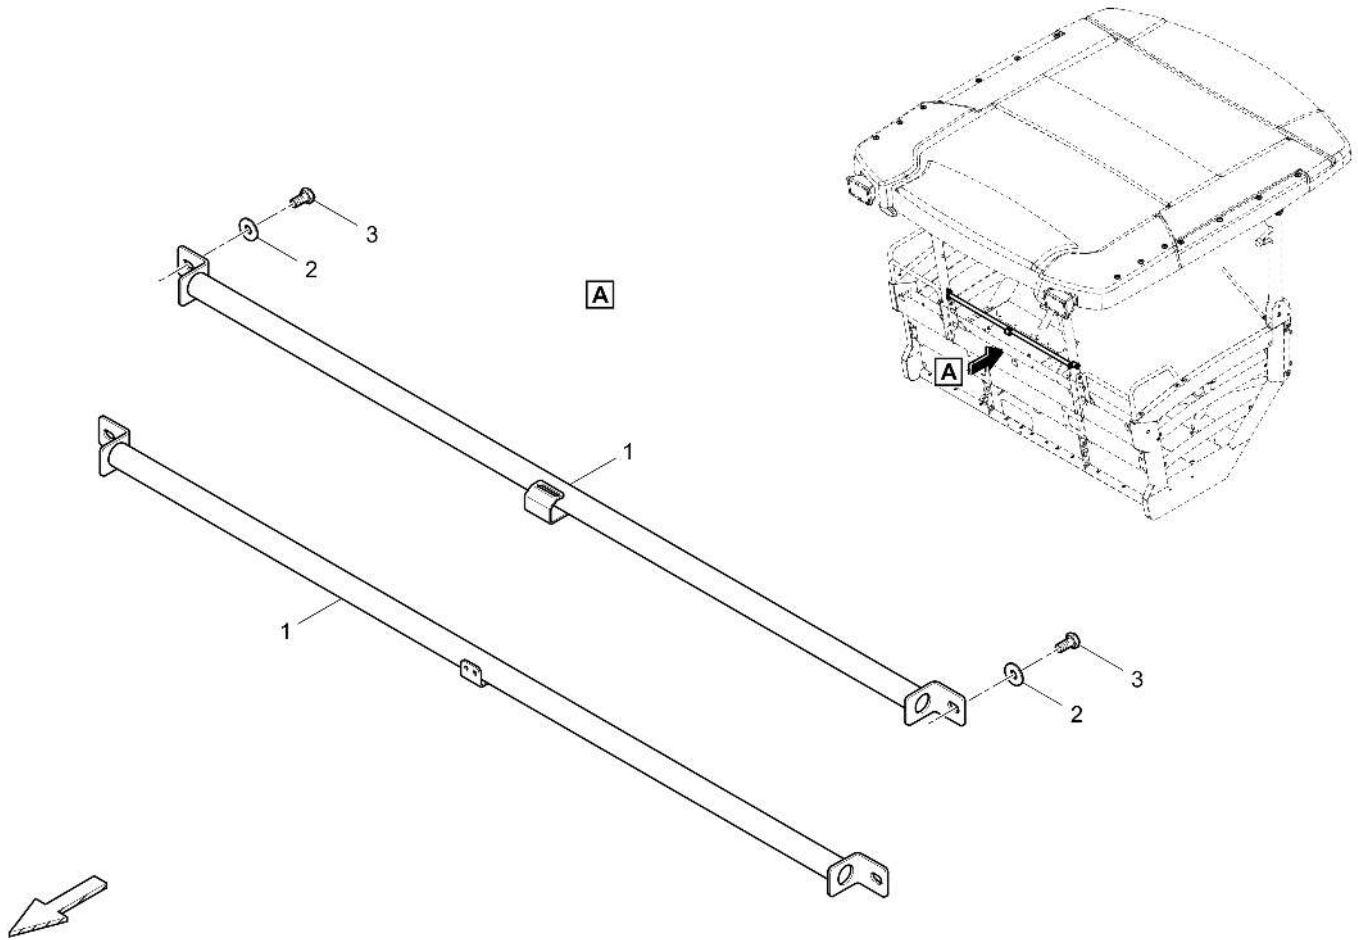

4812226122 Roof 4812226856 Crash protection front

Item	Part No.	Name	Qty	L	C	SN INFO
1	4812226855	Crash protection front	1			
1	4812014993	Anti-fall device	1			
2	D939515029	Washer	2			
3	0147136003	Screw cap	2