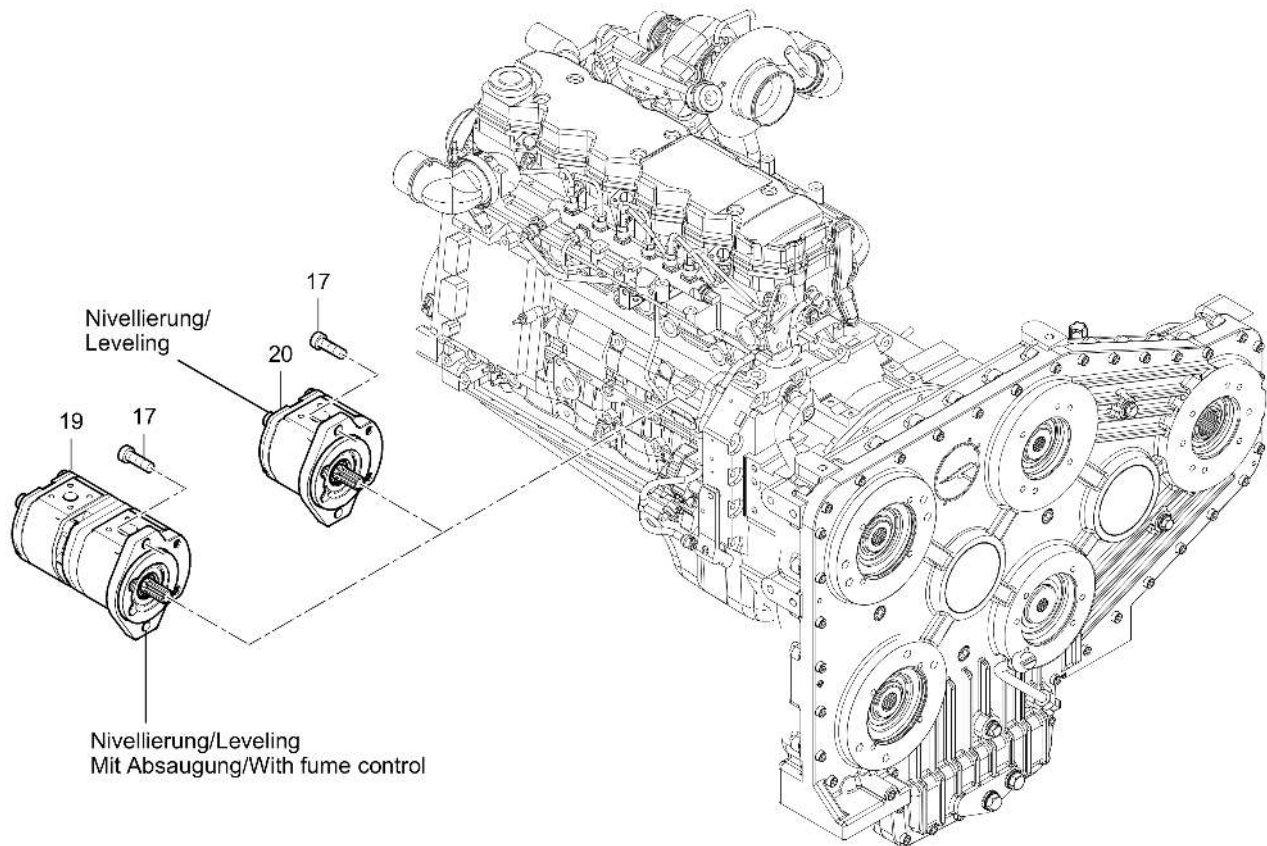

Item	Part No.	Name	Qty	L	C	SN INFO
1	4812027463	Pump	1			
1	4812010022	Gear pump	1			Valid for sn FG001606, 1613, ff
2	4812034474	Joint part	2			
3	D932218258	O-ring	3			
4	0147140103	Screw	2			
5	D756191043	Washer	2			
6	4812026129	Pump	1			
6	4812018529	Pump	1			
7	0147140303	Hexagon bolt M12X40	2			
8	D939010401	Washer	6			
9	4812026524	Pump	1			
9.1	4812008902	Seal kit	1			
9	4812010020	Gear pump	1			Valid from sn FG001661 ff.
10	0147140203	Hex. head screw M12 x 35	2			
12	4812026140	Pump	1			
13	4812031939	O-ring	2			

Refer to Parts Online for the most up to date information. The printed information might be outdated.

Wed Oct 07 05:06:47 UTC 2020