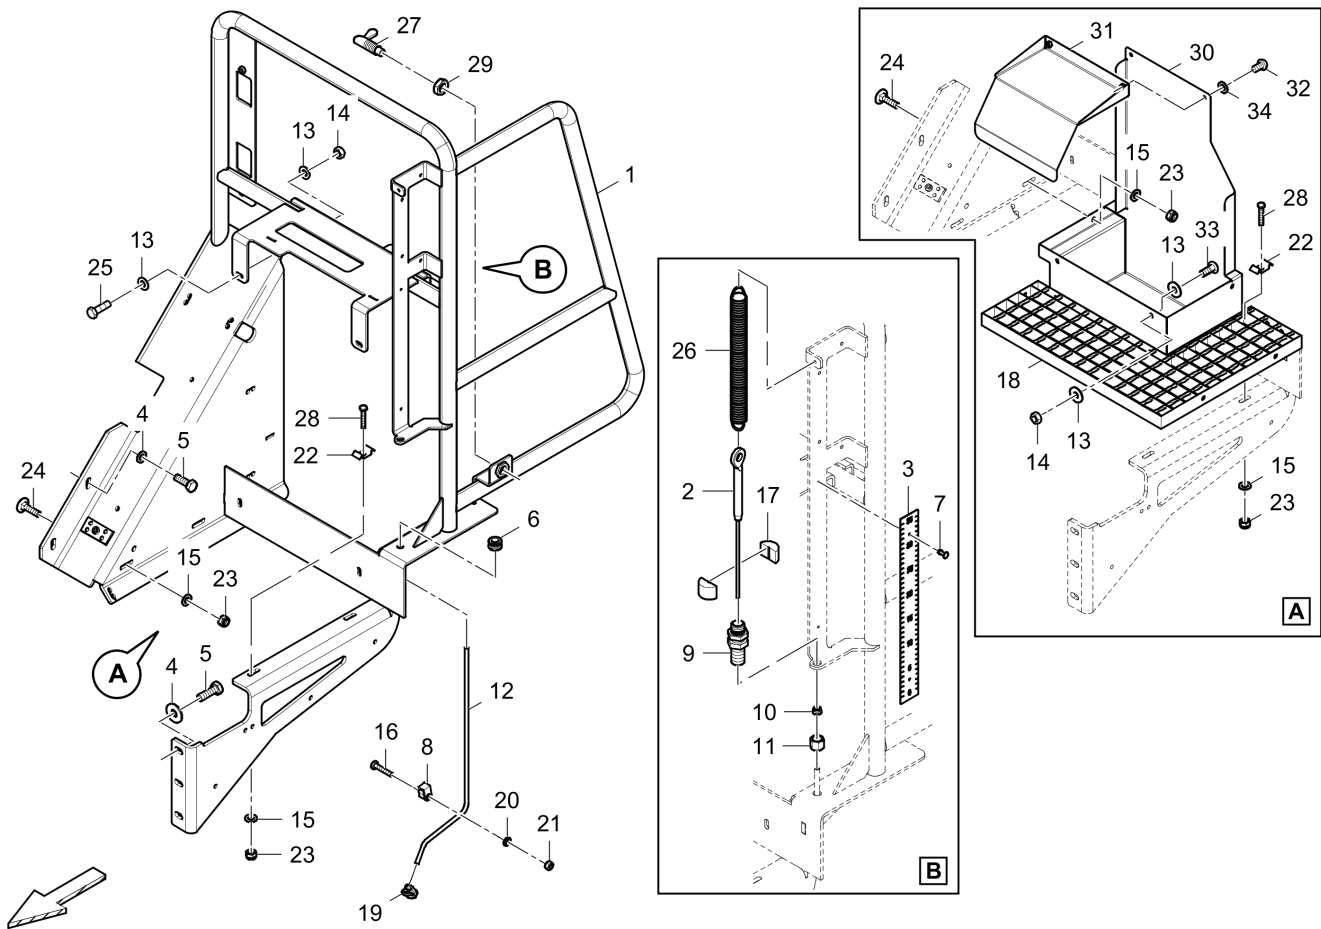

4812230390 Ascension f. Varioscreed Tier4 f, for s/n 0G001606, 1621, ff 4812230307 Ascent r.h.

Item	Part No.	Name	Qty	L	C	SN INFO
1	4812226807	Ascent	1			
2	4812039250	Rope	1			
3	D990000402	Scale	1			
4	D939515029	Washer	5			
5	0147136303	Screw	5			
6	4812031296	Cable bushing	1			
7	4749302758	Blind rivet	2			
8	D934360025	Clamp	2			
9	D961906006	Straight bulkhead coupling	1			
10	D961102056	Olive	1			
11	D961102006	Nut	1			
12	4812013336	Pipeline	1			
13	D939505023	Washer	14			
14	0266211000	Hexagon nut	7			
15	0301233500	Plain washer	4			
16	5730015168	Hexagon head screw	2			

Refer to Parts Online for the most up to date information. The printed information might be outdated.

Wed Oct 07 05:06:28 UTC 2020