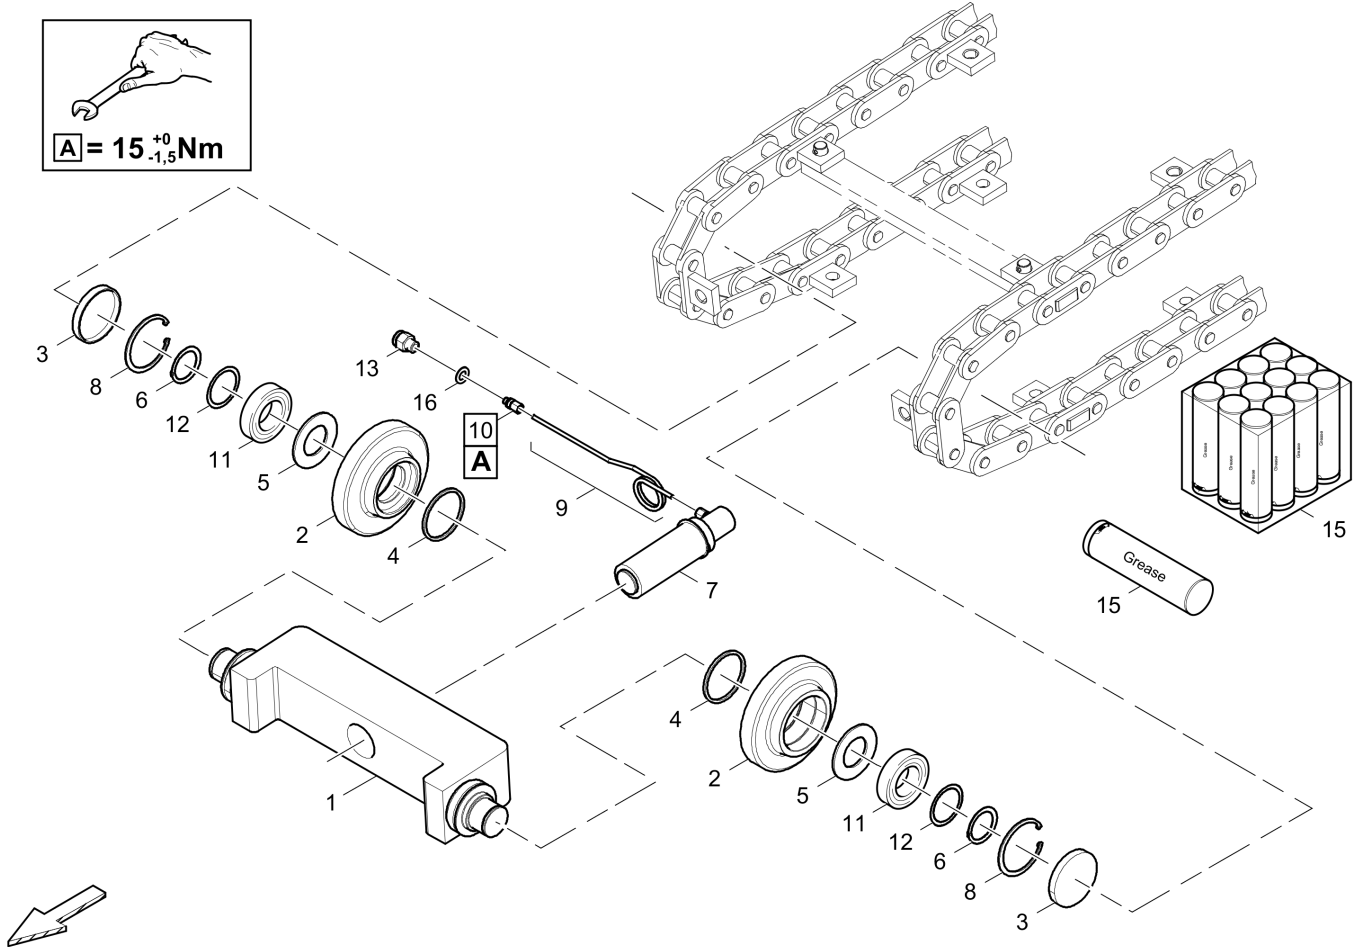

4812026817 Conveyor turn 4812026817 Conveyor turn

Item	Part No.	Name	Qty	L	C	SN INFO
1	4812026813	Retainer	1			
2	4730014258	Reversing roller	2			
3	4749302124	Cover	2			
4	4749000230	Sealing	2			
5	D932580716	Nilosring	2			
6	D936003190	Circlip	2			
7	4812026815	Tensioner	1			
8	D936030849	Circlip	2			
9	4812040129	Pipeline cpl.	1			
9.3	D961102055	Cutting ring	2			
9.2	D961102005	Union nut	2			
9.1	4812029964	Pipeline	1			
10	D961935205	Male connector	2			
11	4812030926	Bearing	2			
12	D932100963	Shim	2			
13	D881171447	Grease nipple	1			

Refer to Parts Online for the most up to date information. The printed information might be outdated.

Wed Oct 07 05:08:16 UTC 2020