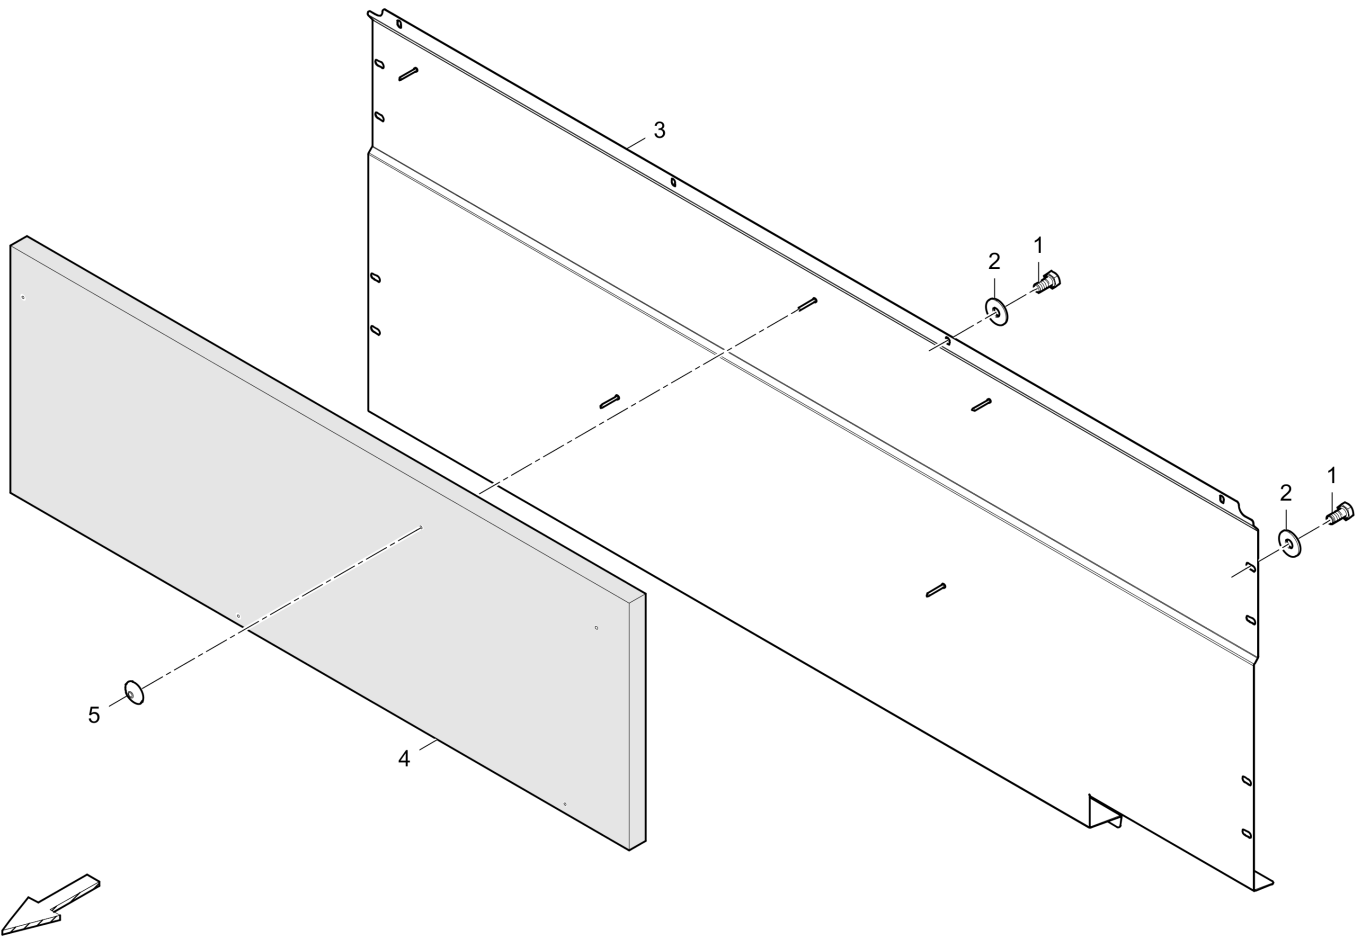

4812008403 Covering, isolated T4F 4812200656 Bulk head

Item	Part No.	Name	Qty	L	C	SN INFO
1	0147132503	Hex. Head screw M8 x 25	12			
2	0300013040	Flat washer	12			
3	4812225673	Bulk head	1			
4	4812200657	Insulating material	1			
5	4749301479	Clip	5