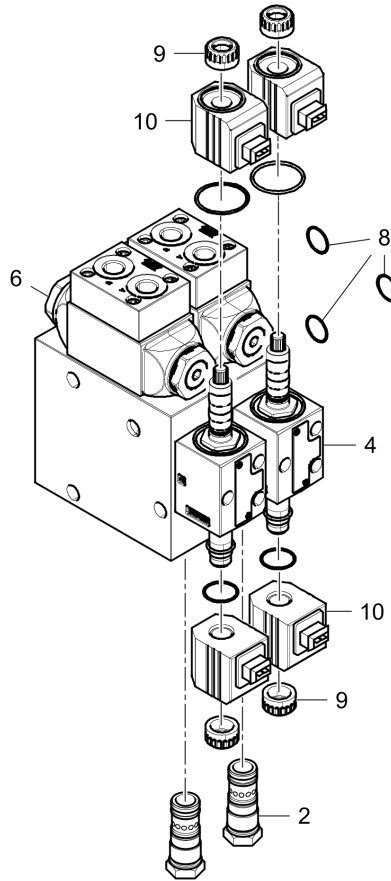

4812012681 Hydraulic, conveyor 4812012681 Hydraulic, conveyor

Item	Part No.	Name	Qty	L	C	SN INFO
1	4812010020	Gear pump	1			
2	4812010000	Flow control valve	2			
3	4812026521	Radial piston motor	2			
3.1	4812040231	Seal kit	1			
4	4812010974	Connecting plate, l.h.	1			
5	4812010925	Connecting plate, r.h.	1			
6	D961375835	Union	2			
6.1	4700508019	Cylinder screw	2			
6.2	4700508076	Screw	2			
6.3	D932208120	O-ring	1			
7	4812029382	Male connector	2			
8	D961355034	Elbow union	2			
10	D961935232	Male connector	4			
11	D961935211	Male connector	2			
12	4812037716	Hose	1			
13	4812032589	Hose	1			

Refer to Parts Online for the most up to date information. The printed information might be outdated.

Wed Oct 07 05:09:44 UTC 2020

4812012390 Work hydraulic 4812010592 Control block

Item	Part No.	Name	Qty	L	C	SN INFO
2	4812006675	Pressure balance	1			
2.1	4812019340	Seal kit	1			
4	4812006674	4/3 way valve	1			
6	4812025635	Control block, cpl	1			
Comments for Part Num. 4812025635						
Control block is cpl. incl. valve, block, screw, washer and sealing.						
6.1	D932314542	O-ring	1			
8	4812030967	Seal kit	1			
9	4812006108	Nut	1			
10	4812036468	Coil	1			