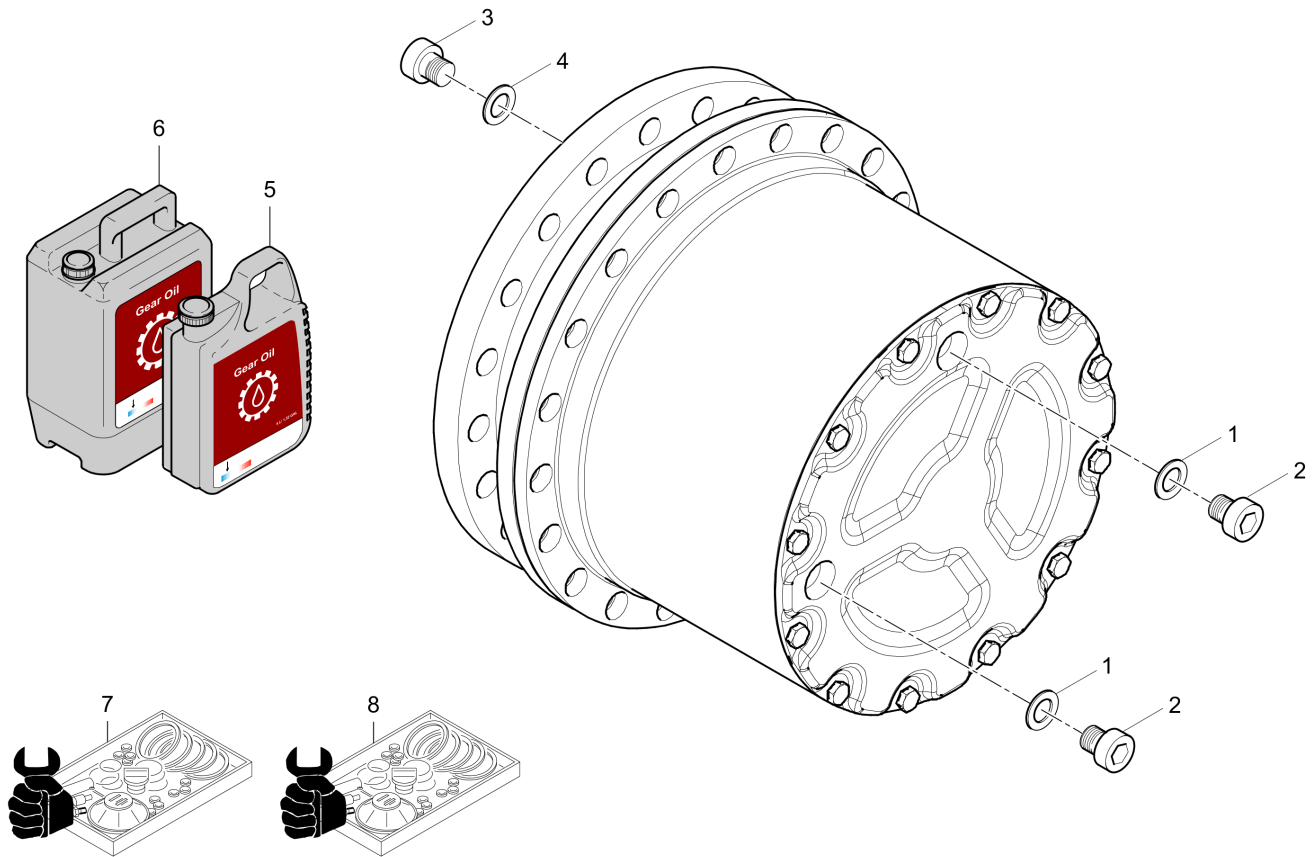

4812027193 Drive gear box 4812035018 Drive gear box

Item	Part No.	Name	Qty	L	C	SN INFO
1	4812039625	Seal ring	2			
2	4812039624	Plug screw	2			
3	4812039621	Plug screw	3			
4	4812039623	Seal ring	3			
5	4812161875	Dynapac Gear oil 100, 5 ltr.	1			
6	4812161876	Dynapac Gear oil 100, 20 ltr.	1			
7	4812072693	Repair kit brake	1			
8	4812072694	Repair kit slide ring seal	1