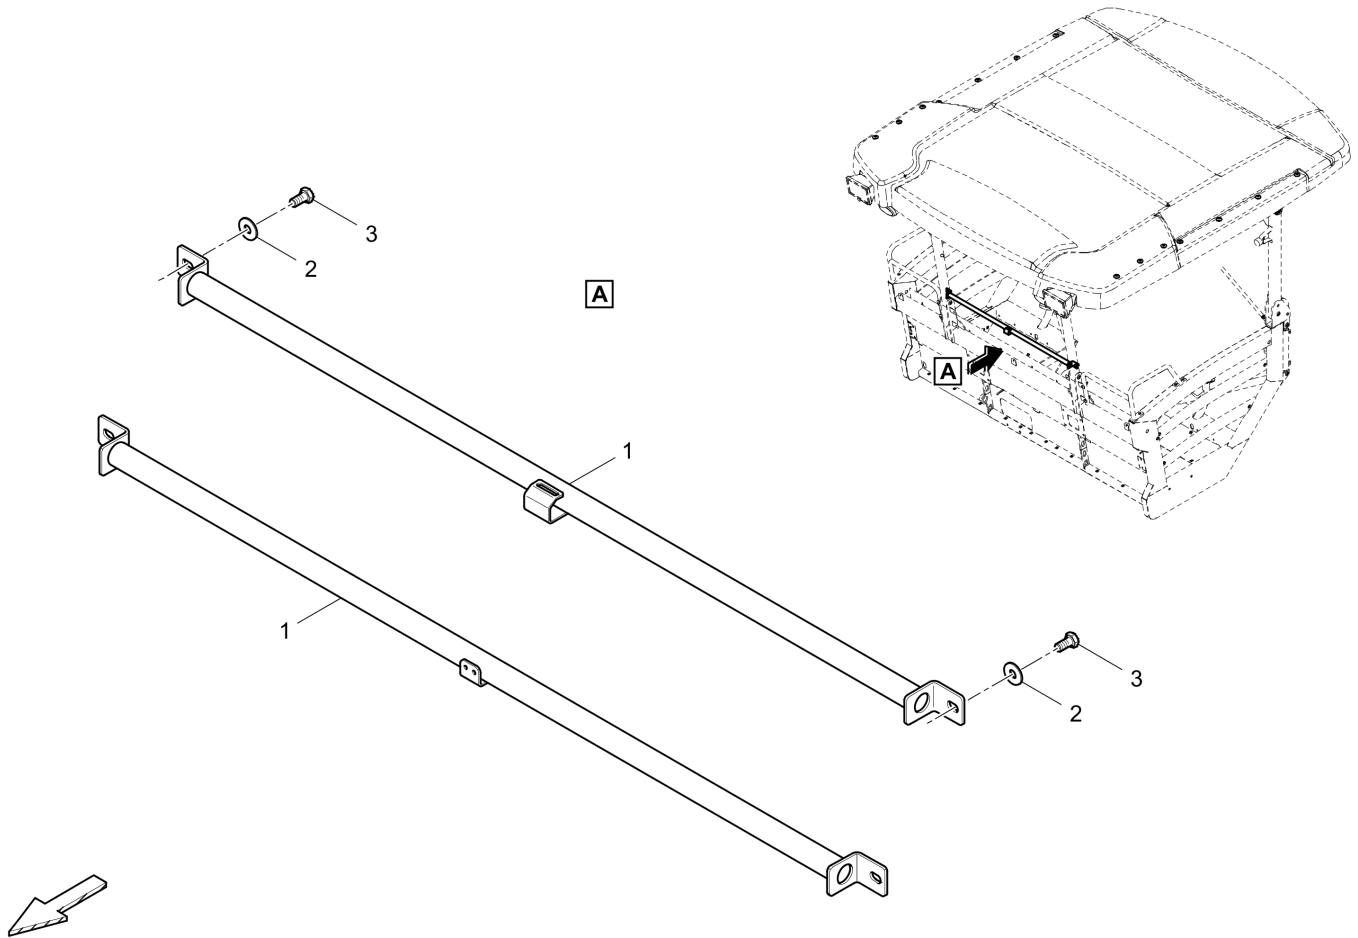

4812226122 Roof 4812226856 Crash protection front

Item	Part No.	Name	Qty	L	C	SN INFO
1	4812226855	Crash protection front	1			
1	4812014993	Anti-fall device	1			
2	D939515029	Washer	2			
3	0147136003	Screw cap	2