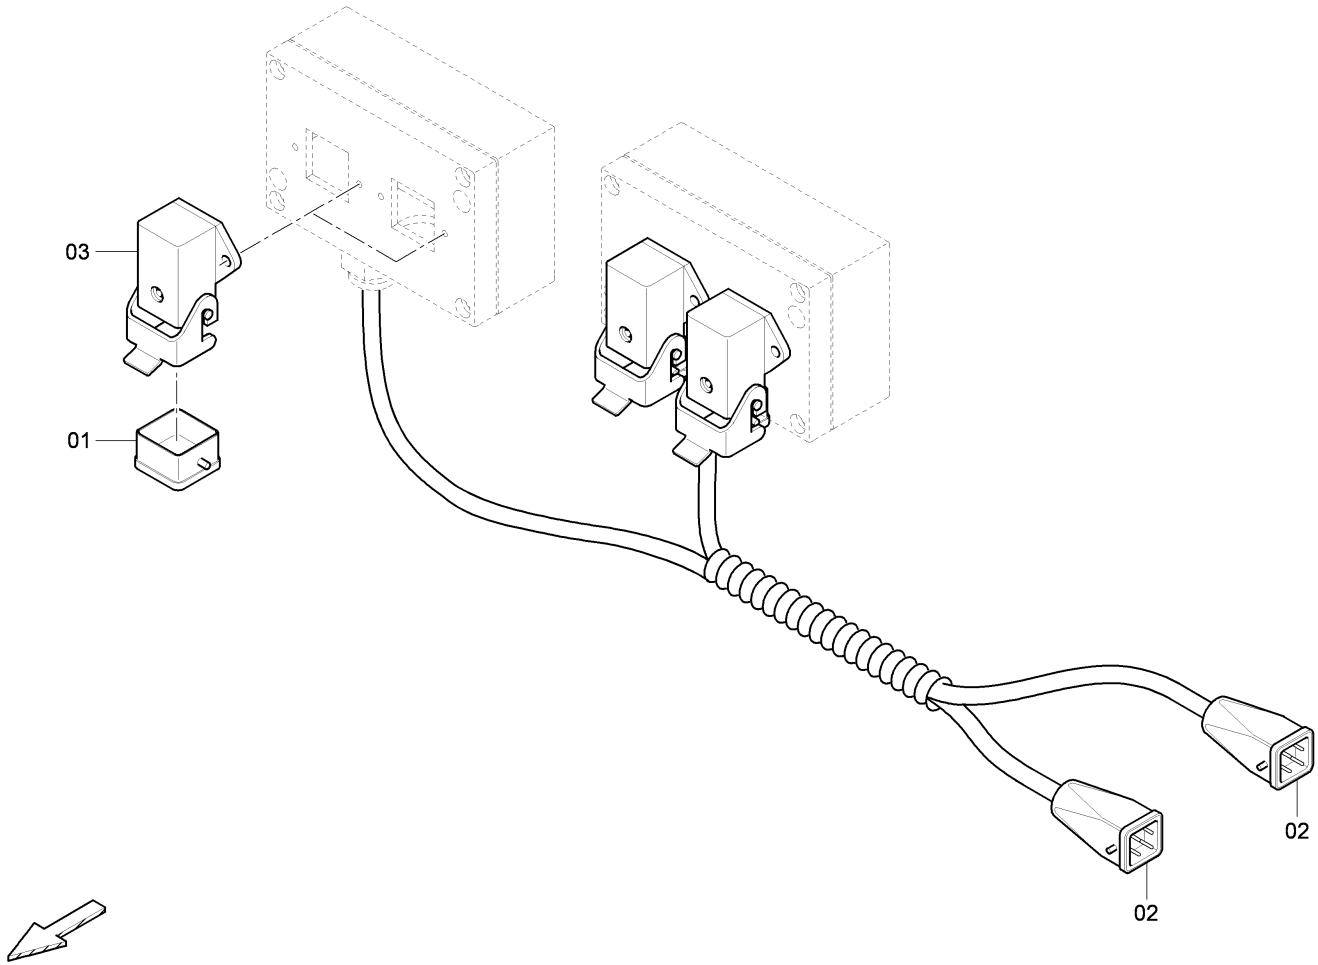

4812006942 Halogen spot light 4812036596 cable cpl.

Item	Part No.	Name	Qty	L	C	SN INFO
1	D977478247	Dust cap	1			
2	D977463156	Plug	1			
3	D977463171	Socket	1			
Not Shown	4812036652	Plug