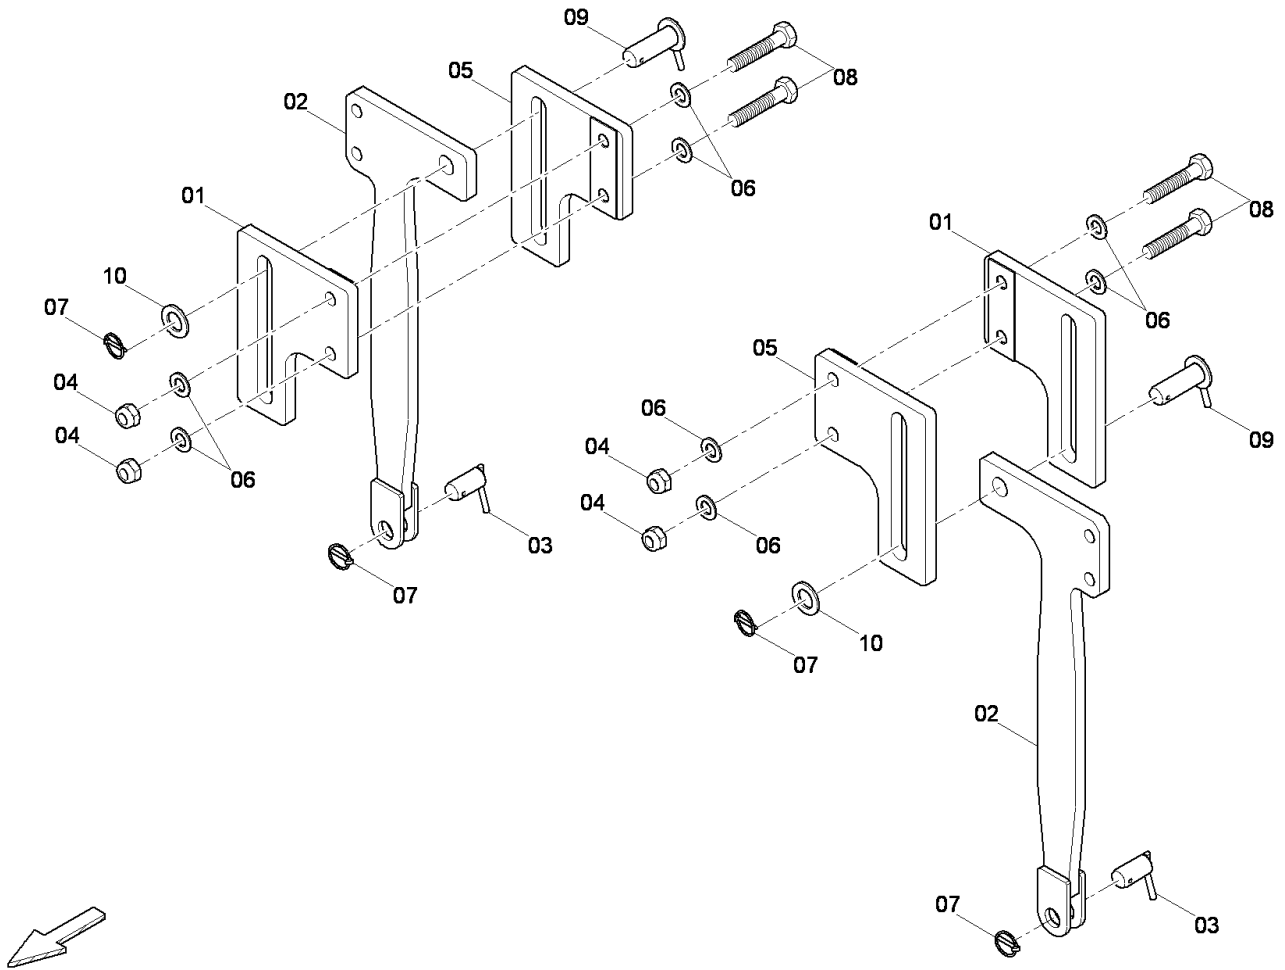

Cross struts 4812028882 Cross struts

Item	Part No.	Name	Qty	L	C	SN INFO
1	4812040895	Holding device	2			
2	4812027247	Receptacle	2			
3	4812025160	Bolt	2			
4	5730007092	Hexagon nut	4			
5	4812040897	Holder	2			
6	0300027469	Washer	8			
7	D930290110	Safety pin	4			
8	5541025000	Hexagon head screw	4			
9	4812036120	Socket pin	2			
10	4812036119	Washer	2			

Refer to Parts Online for the most up to date information. The printed information might be outdated.

Wed Oct 07 05:09:19 UTC 2020