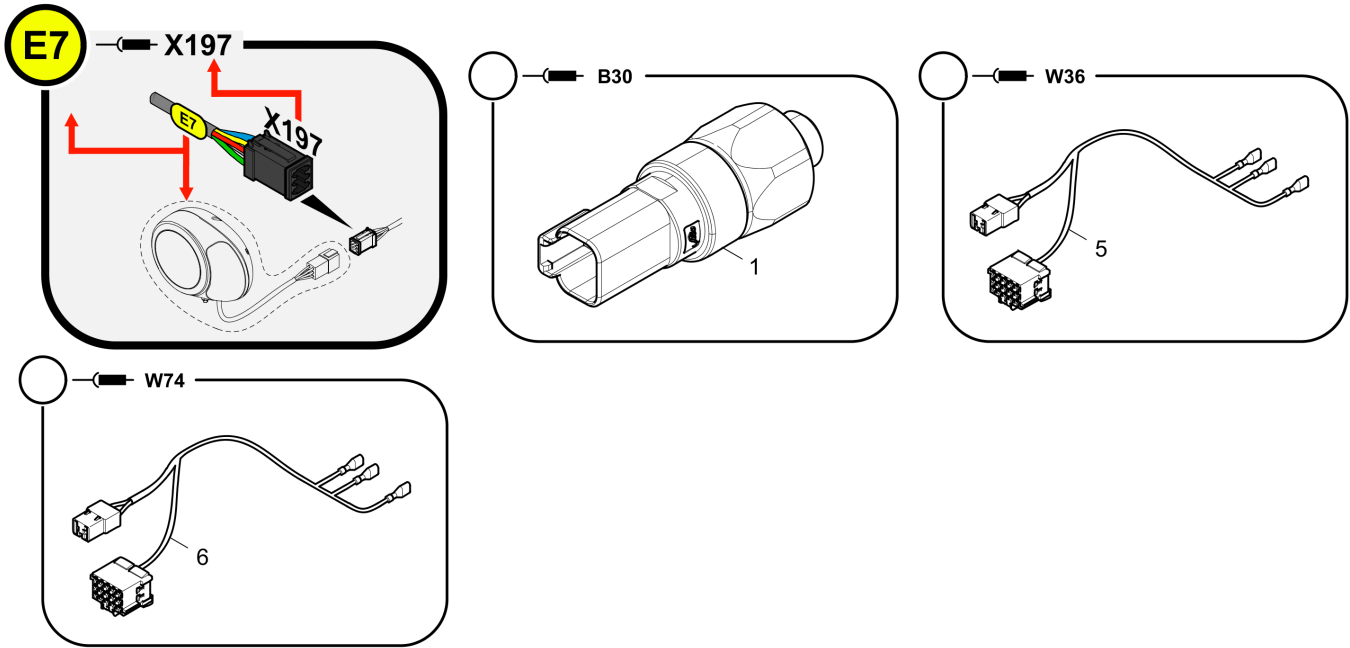

4812227323 Emulsion spray system 4812071797 El. emulsion spray

Item	Part No.	Name	Qty	L	C	SN INFO
1	4812038937	Pressure switch	1			
5	4812071798	Cable W36	1			
6	4812071650	Adapter cable W74	1