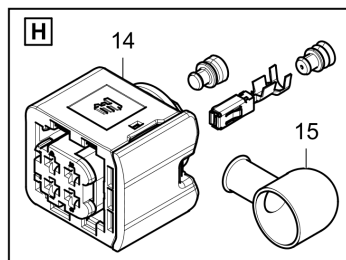

Referenced Pages

Gr.08 Split gear box	327
4812026129 Pump	330
4812026140 Pump	331
4812026132 Pump	332
4812018529 Pump	333