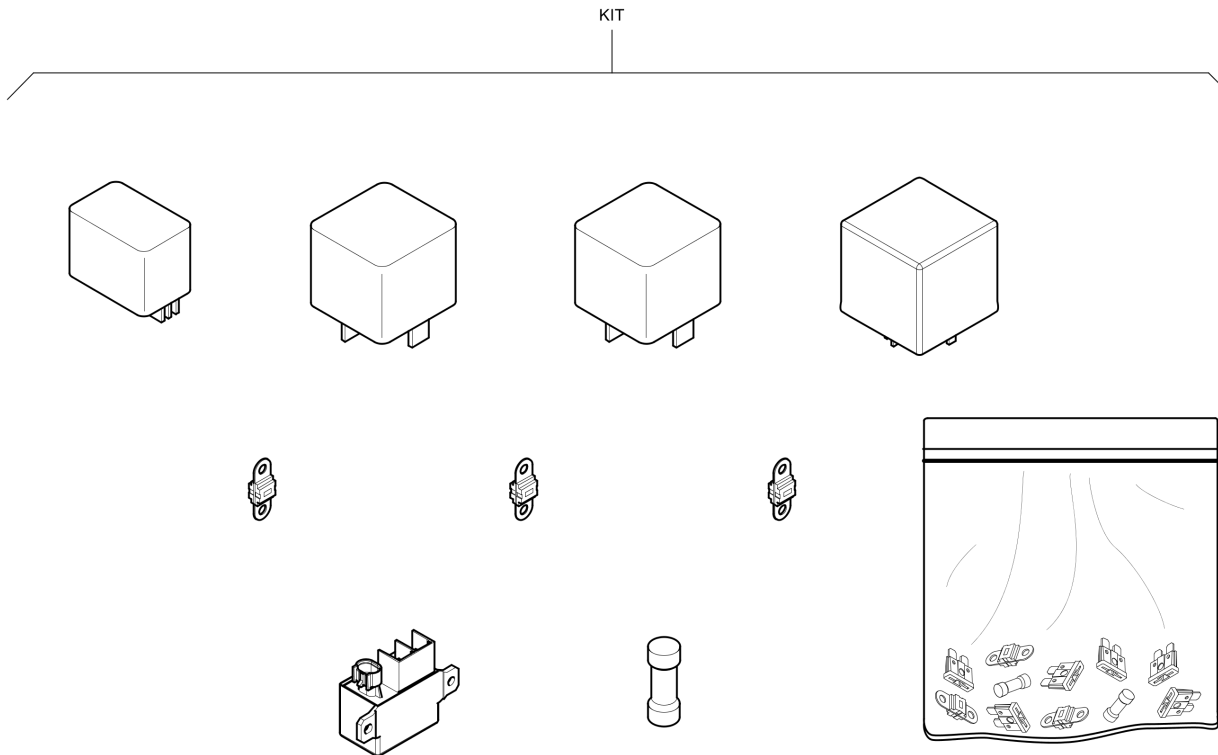

General kits 4812077016 Fuse and relay kit

Item	Part No.	Name	Qty	L	C	SN INFO
KIT	4812077016	Fuse and relay kit				
-	4812020629	Fuse kit	1			
-	D977730412	Micro relay	1			
-	4812077125	Flash sender	1			
-	D977730409	Relay	1			
-	4812034496	Fuse	1			
-	D977453081	Fuse	1			
-	4812217212	Fuse	1			
-	D977453085	Fuse	1			
-	4700792310	Relay 120A	1			
-	D977730404	Relay	1			

Refer to Parts Online for the most up to date information. The printed information might be outdated.

Wed Oct 07 05:04:51 UTC 2020