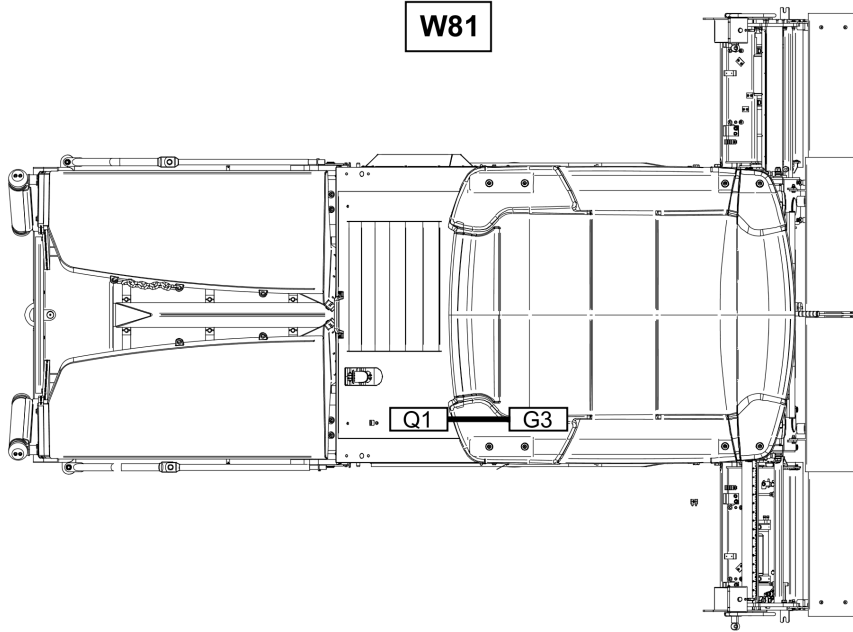

4812016455 Wiring 4812023317 Cable W81

Item	Part No.	Name	Qty	L	C	SN INFO
1	4812023317	Cable W81