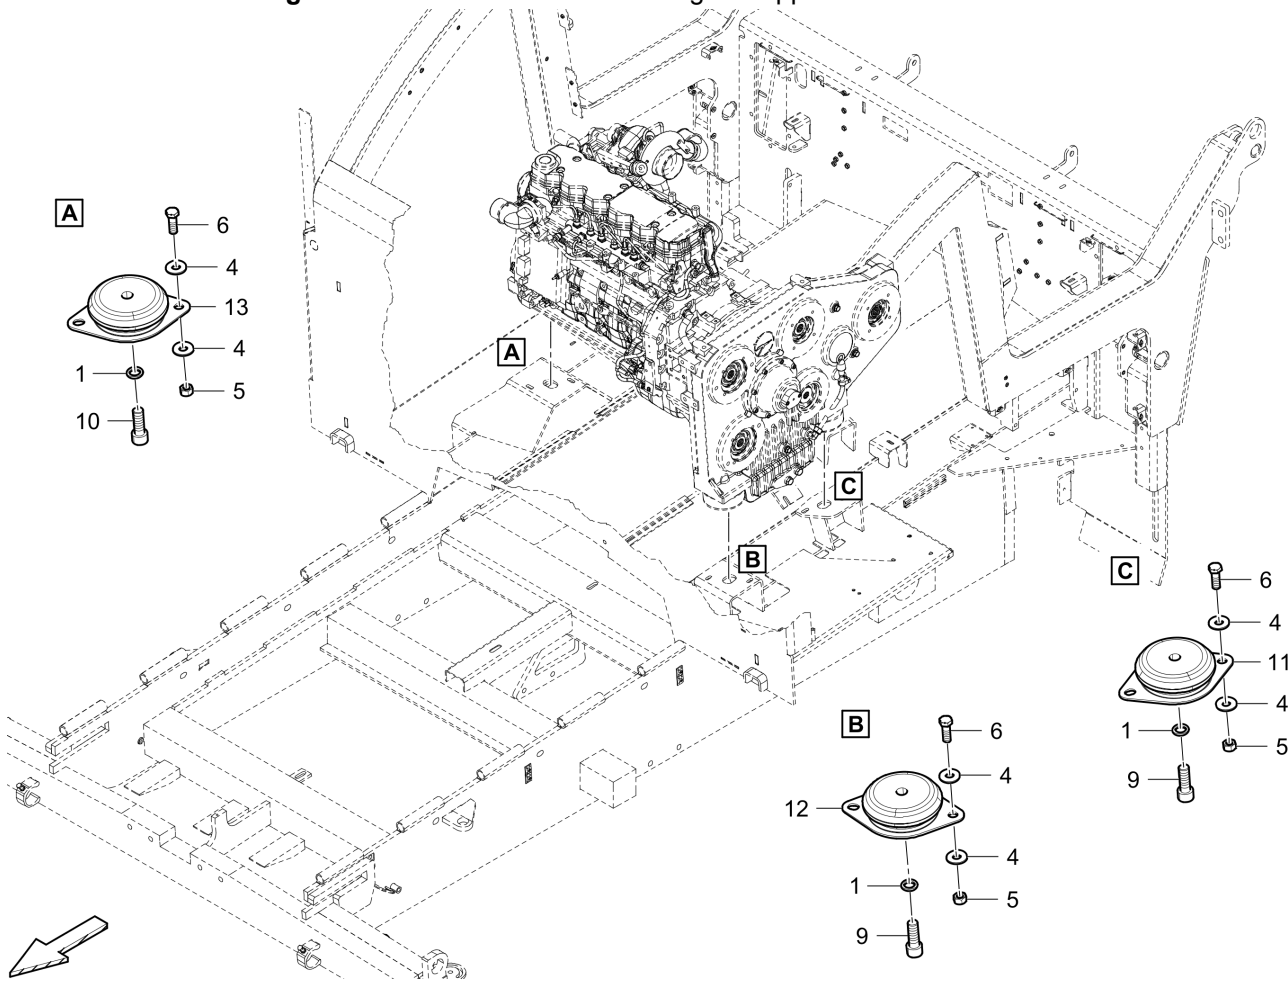

4812030216A Drive Stage IIIa / TIER 3 4812046937A Engine support

Item	Part No.	Name	Qty	L	C	SN INFO
1	0333310049	Lock washer	3			
4	D939515032	Washer	12			
5	0266211200	Hexagon nut	6			
6	0147140203	Hex. head screw M12 x 35	6			
9	0211196250	Hexagon socket head cap screw	2			
10	0211110409	Hexagon socket head cap screw	1			
11	4812009886	Vibration damper	1			
12	4812009887	Vibration damper	1			
13	4812009888	Vibration damper	1			

Refer to Parts Online for the most up to date information. The printed information might be outdated.

Wed Oct 07 05:06:30 UTC 2020