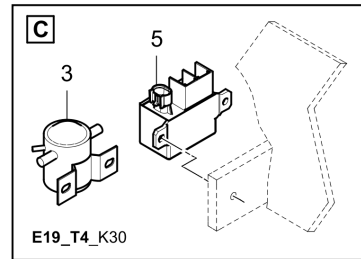

4812046340 Electric / heating 4812046340 Electric / heating

Item	Part No.	Name	Qty	L	C	SN INFO
1	4812046349	Fuse	1			
2	D977459519	Bridge, 2-fold				
3	D977730257	Relais				
5	4700792310	Relay 120A	1	A		
6	4812009670	Cable W50	1			

Comments for Page: 4812046340 Electric / heating

(L)OCAL REMARKS

A | en_US | ab/from 0G001282

A | de_DE | ab/from 0G001282