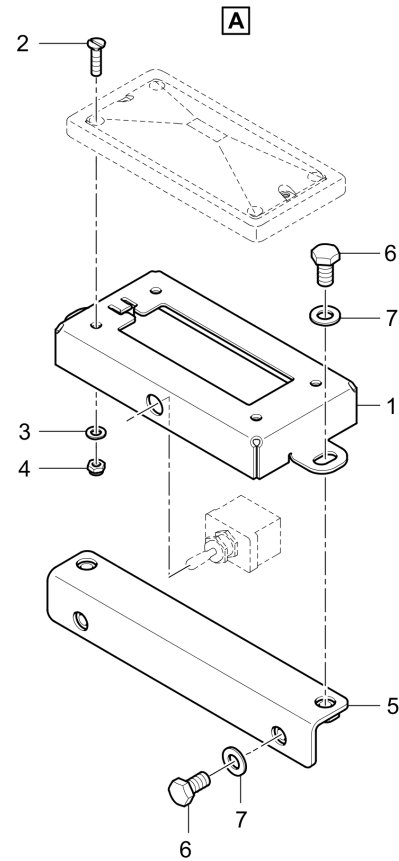

4812033051 Option engine room lighting 4812032889 Engine room lighting

Item	Part No.	Name	Qty	L	C	SN INFO
1	4812032884	Retainer	1			
2	0216195759	Hex.soc contrsnk screw	4			
3	0301231800	Flat washer	4			
4	0291118503	Hexagon nut	4			
5	4812034508	Retainer	1			
6	0147132203	Hexagon head screw	4			
7	0301233500	Plain washer	4