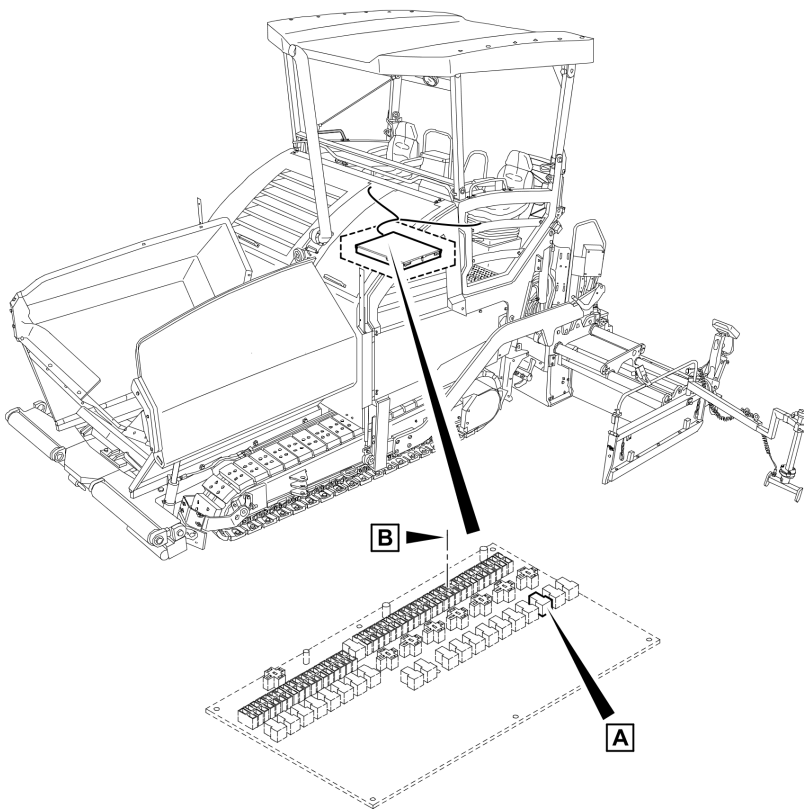

4812035452 Drivers seat Grammer, beheizbar 4812030001 Seat heater

Item	Part No.	Name	Qty	L	C	SN INFO
1	D977730412	Micro relay	1			
2	D977454252	Fuse	1			
3	D977729010	Relay socket	1			

4812228342 Bottle holder 4812228342 Bottle holder