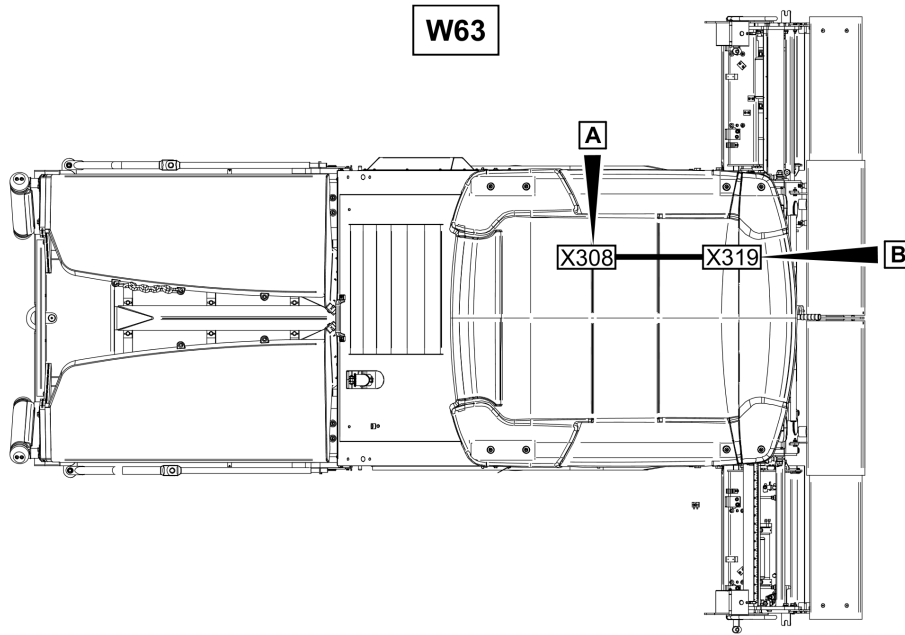

4812016455 Wiring 4812016440 Cable W63

Item	Part No.	Name	Qty	L	C	SN INFO
1	4812016234	Connector housing	1			
2	4812014329	Connector housing	1			
3	4812014330	Socket contact	1