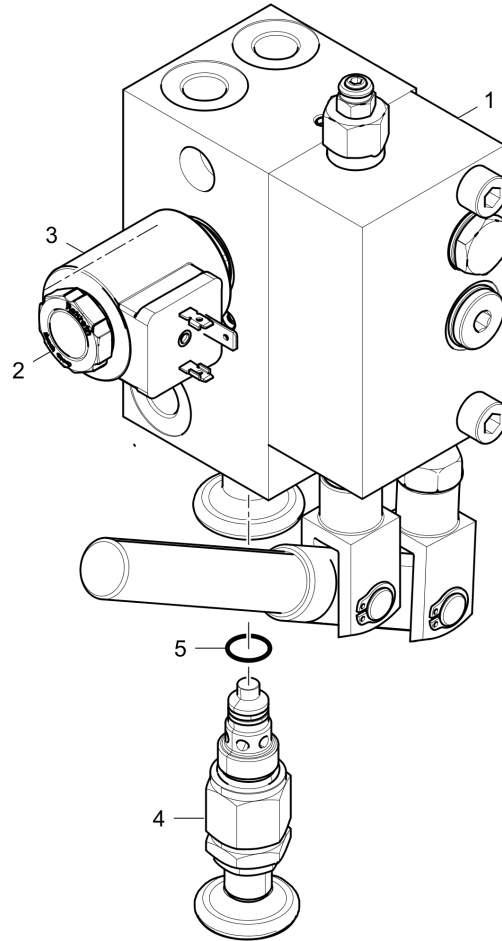

4812027595A Hydraulic, drive system 4812215465 Brakevalve

Item	Part No.	Name	Qty	L	C	SN INFO
1	4812018918	Manual pump	1			
2	4812215472	3/2 way valve	1			
2.1	4812215493	Gasket kit	1			
2.2	4812215495	Gasket kit, coil	1			
3	4812215496	Field coil	1			
4	4812201144	Valve	1			
5	4812201142	O-Ring	1