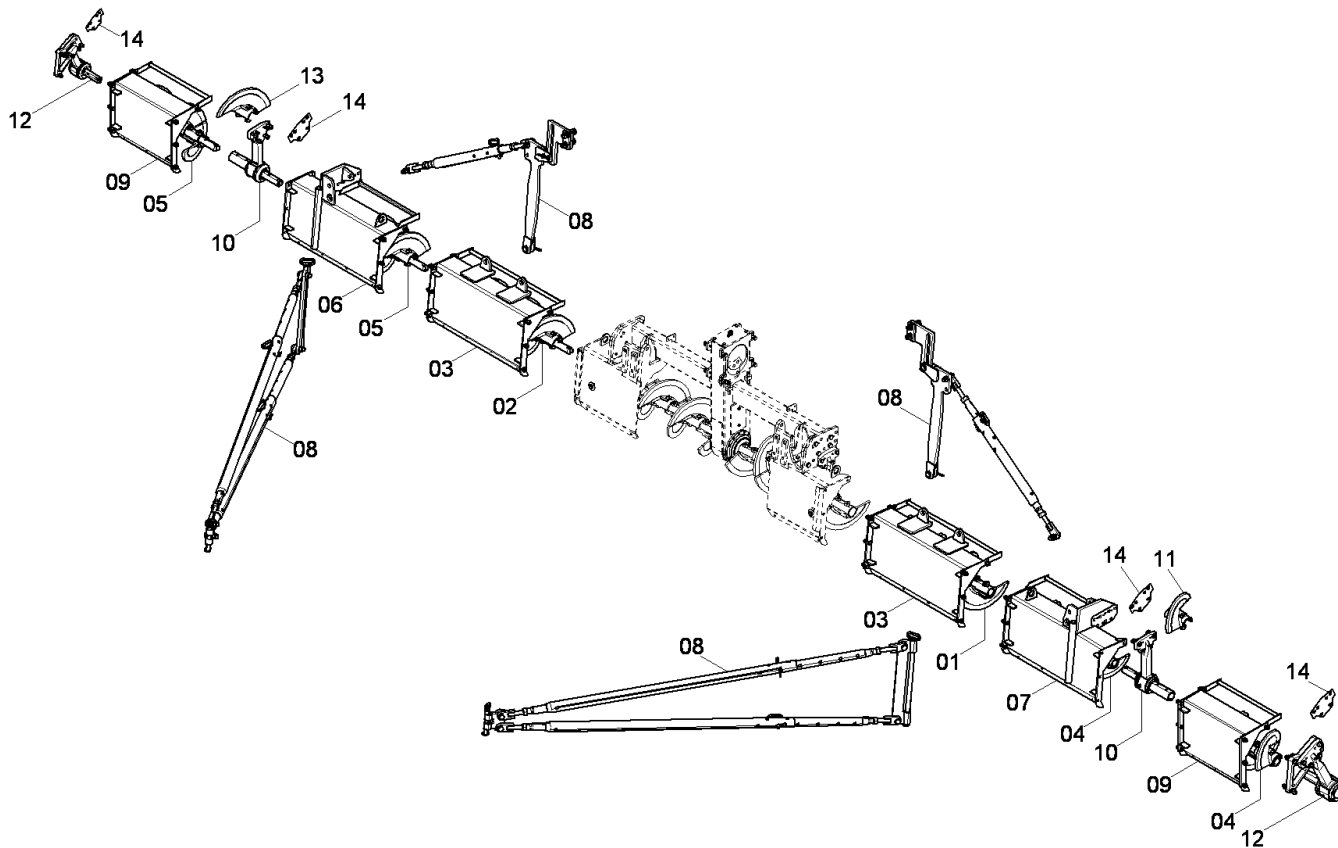

4812031789 Auger Ø380mm, 7,62m 4812031789 Auger Ø380mm, 7,62m

Item	Part No.	Name	Qty	L	C	SN INFO
1	4720000138	Auger shaft extension assy. 960 mm l.h./lks.	1			
2	4720000139	Auger shaft extension assy. 960 mm r.h./rts.	1			
3	4812028789	Strut material duct L:960mm	2			
4	4720000818	Auger shaft extension assy. 640 mm l.h./lks.	2			
5	4720000137	Auger shaft extension assy. 640 mm r.h./rts.	2			
6	4812028787	Strut material duct, r.h. L:960mm	1			
7	4812028782	Strut material duct, l.h. L:960mm	1			
8	4812029259	Brace	1			
8_01	4812028882	Cross struts	1			
9	4812028792	Material tunnel, cpl. L:640mm	2			
10	4812031804	Outer support	2			
10_01	D438081200	Auger bearing	1			
11	4812032195	Auger wing Ø380mm, l.h.	1			
12	4812031805	End support, cpl.	2			
12_01	D439082200	Screw conveyor, end bearing	1			
13	4812032196	Auger wing Ø380mm, r.h.	1			

Refer to Parts Online for the most up to date information. The printed information might be outdated.

Wed Oct 07 05:09:25 UTC 2020