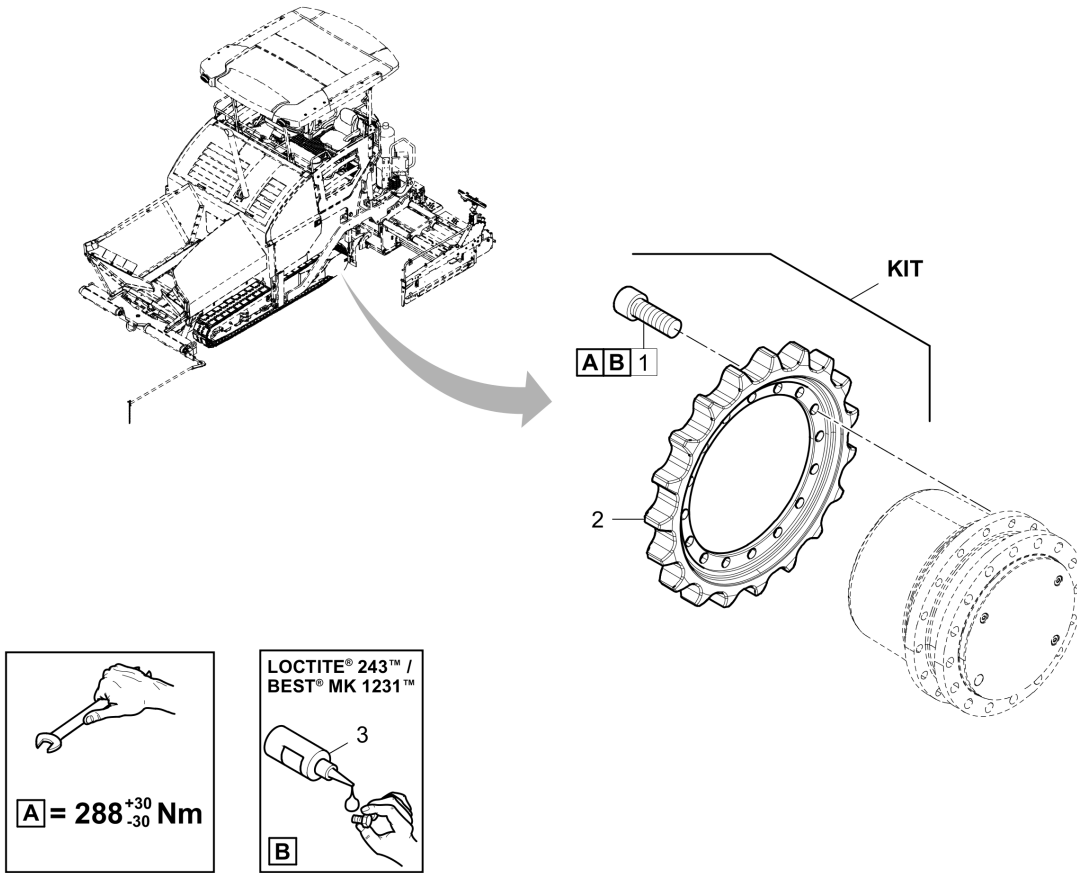

Drive 4812076502 Wear part kit, drive sprocket

Item	Part No.	Name	Qty	L	C	SN INFO
KIT	4812076502	Wear part kit, drive sprocket	1			
1	0211196369	Hexagon socket head cap screw	20			
2	4812072459	Drive Sprocket	1			
3	4747400034	Thread locking, 250ml	1