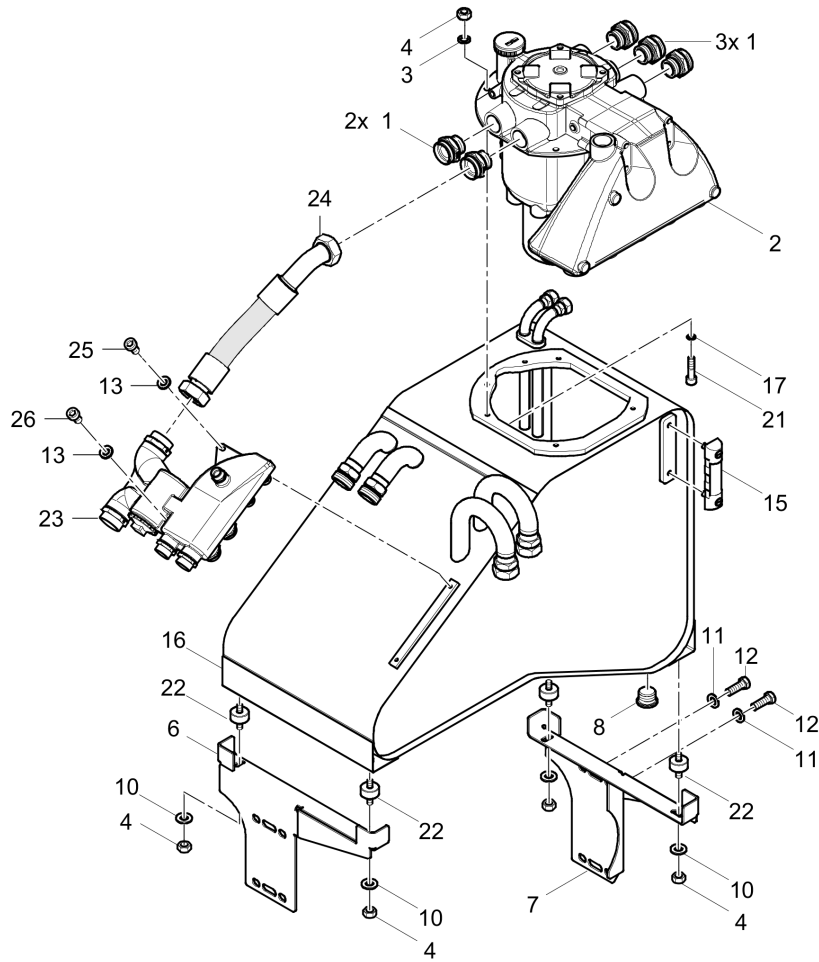

4812028192A Hydraulic tank, cpl. 4812028192A Hydraulic tank, cpl.

Item	Part No.	Name	Qty	L	C	SN INFO
1	4812028191	Male connector	5			
2	4812028135	Return suction filter	1			
3	0333310024	Washer	6			
4	0266211100	Nut hexagon	10			
6	4812028798	Hydraulic tank holder	1			
7	4812028779	Hydraulic tank holder	1			
8	4812006845	Oil drain screw	1			
10	D939776115	Lock washer	4			
11	D939776124	Washer	8			
12	5540084600	Hexagon head screw	8			
13	D939776113	Washer	2			
15	4812030245	Oil level gauge	1			
16	4812028194	Hydraulic tank	1			
17	D932702030	Seal ring	6			
21	0211136503	Screw	6			
22	4812043942	Rubber buffer	4			

Refer to Parts Online for the most up to date information. The printed information might be outdated.

Wed Oct 07 05:10:09 UTC 2020