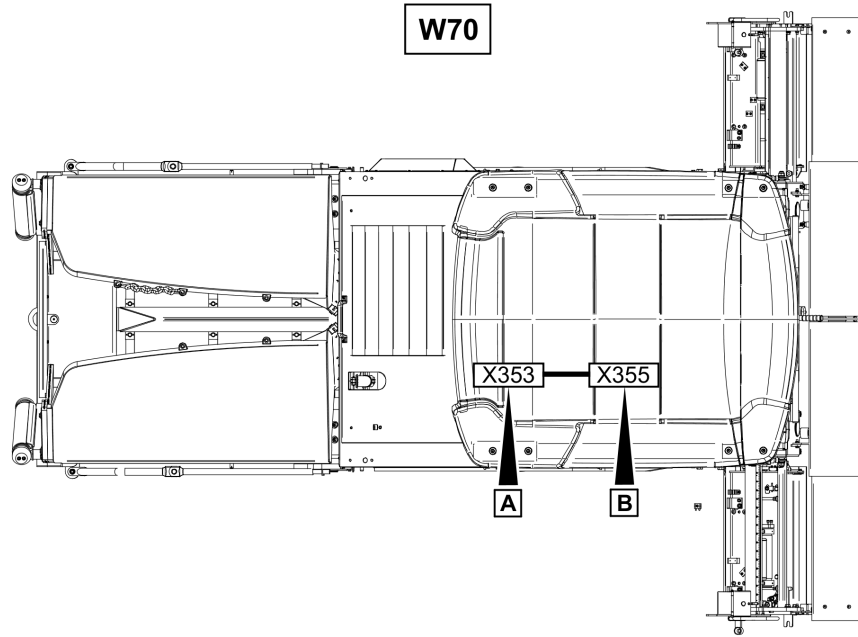

4812016455 Wiring 4812016478 Cable W70

Item	Part No.	Name	Qty	L	C	SN INFO
1	D977477103	Socket shell	1			
2	D977479755	Socket shell	1			
3	4812028609	Wedge lock	1			
4	D977478301	Socket contact	3			
5	D977478231	Sealing	1			
6	D977466144	Socket contact	3