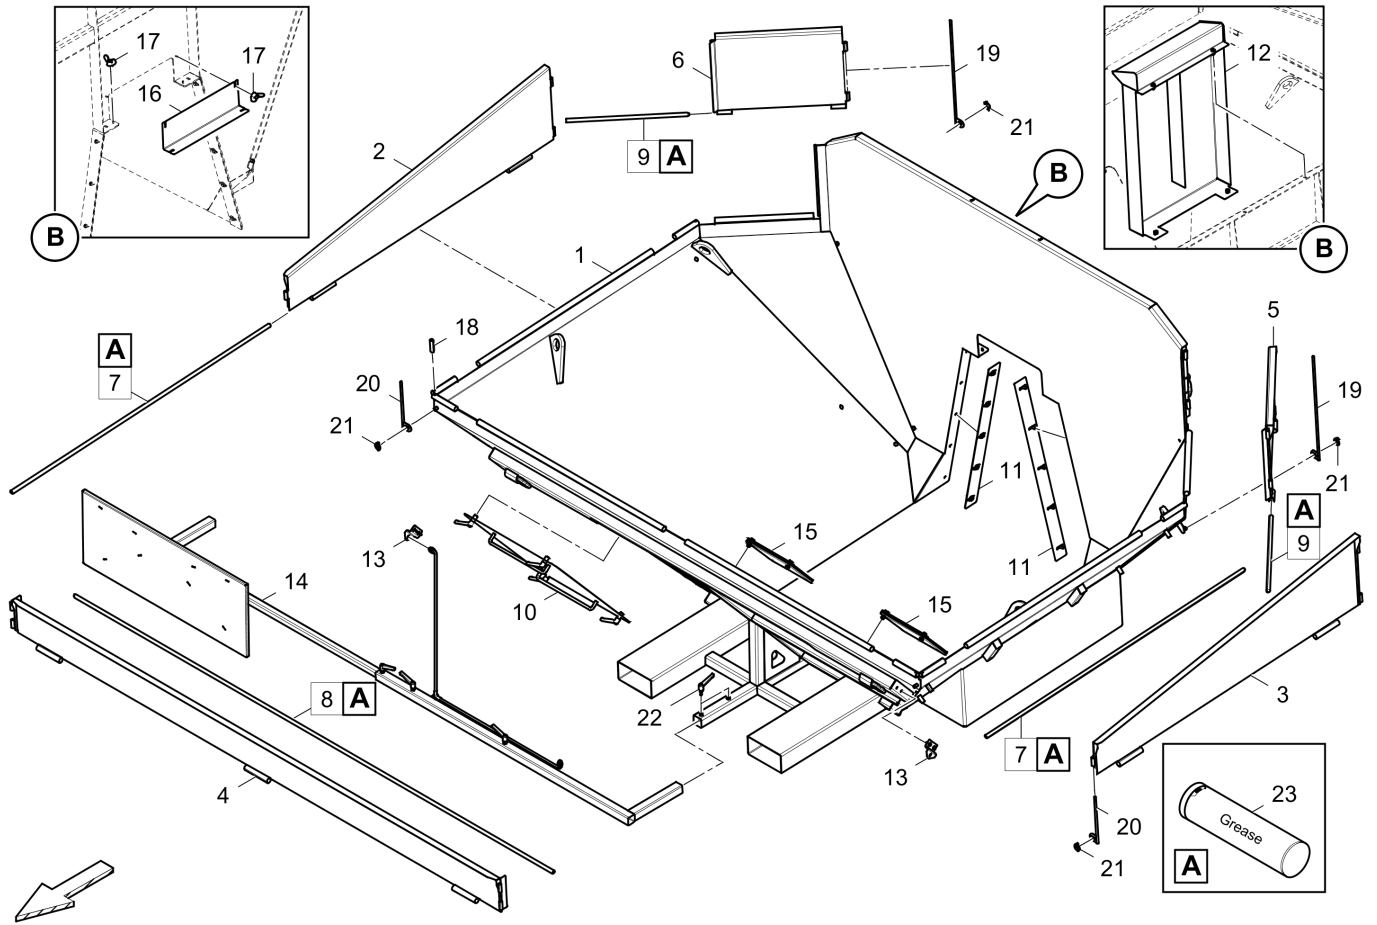

Bucket 4812236140 Bucket

Item	Part No.	Name	Qty	L	C	SN INFO
1	4812236146	Bucket	1			
2	4812237728	Side flap, r.h.	1			
3	4812237727	Side flap, l.h.	1			
4	4812237716	Front flap	1			
5	4812237719	Side plate, l.h.	1			
6	4812237724	Side plate, r.h.	1			
7	4812236234	Bolt	2			
8	4812236235	Bolt	1			
9	4812236969	Bolt	2			
10	4812230359	Door	1			
11	4812016013	Stripper	2			
12	4812230361	Exhaust system	1			
13	4812236149	Connecting plate	2			
14	4812230338	Sensor holder	1			
15	4812236296	Rubber covering	2			
16	4812236151	Cover	1			

Refer to Parts Online for the most up to date information. The printed information might be outdated.

Wed Oct 07 05:15:27 UTC 2020