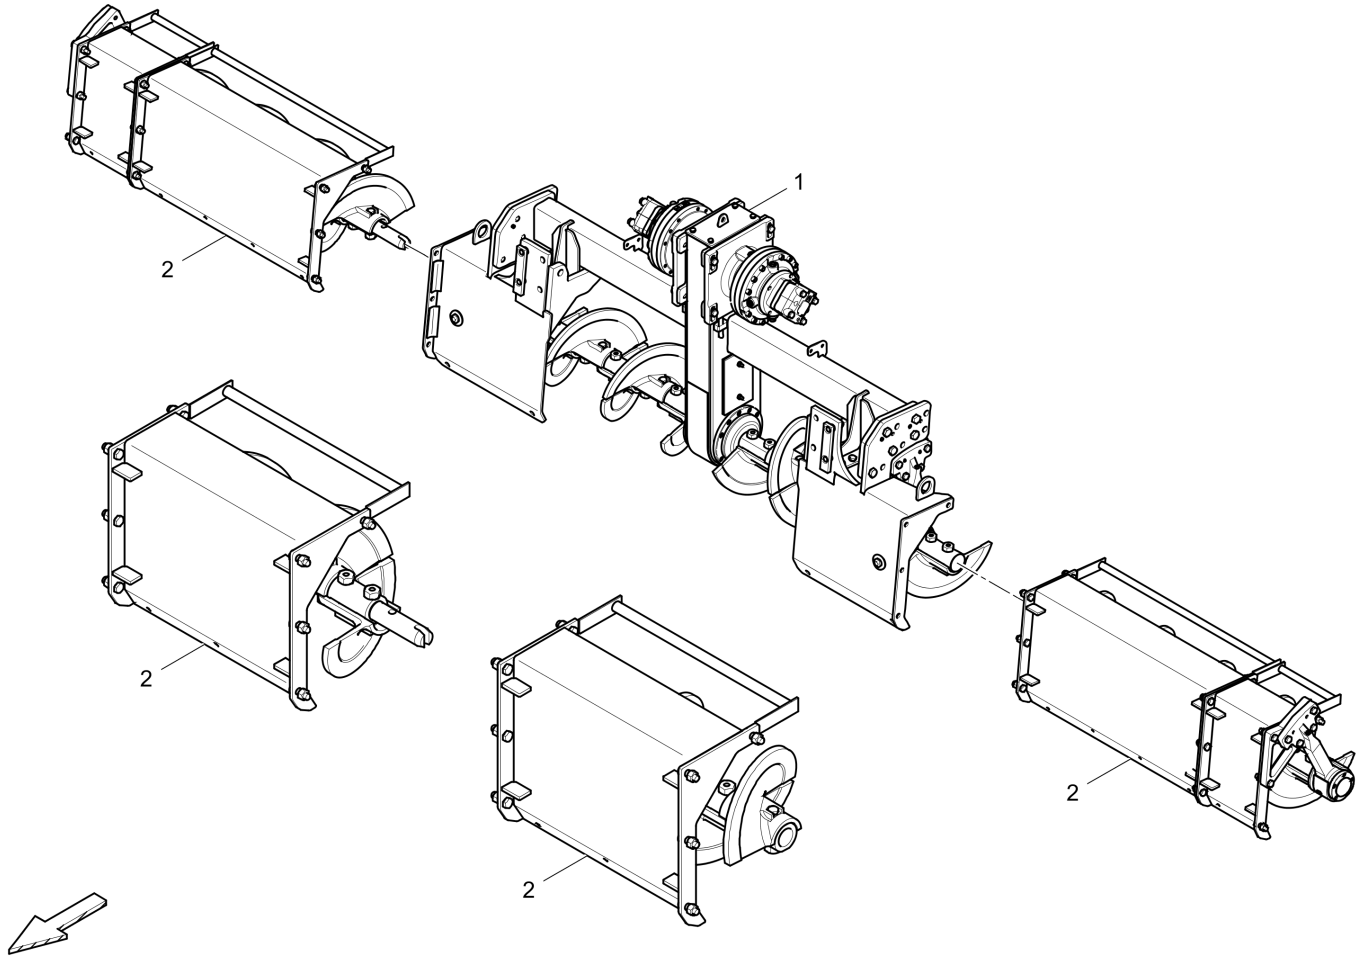

4812233041 Auger Ø380mm, 5.06m 4812233041 Auger Ø380mm, 5.06m

Item	Part No.	Name	Qty	L	C	SN INFO
1	4812233020	Auger Ø380mm, basic width	1			
2	4812047195	Extension part f. auger Ø380mm	1