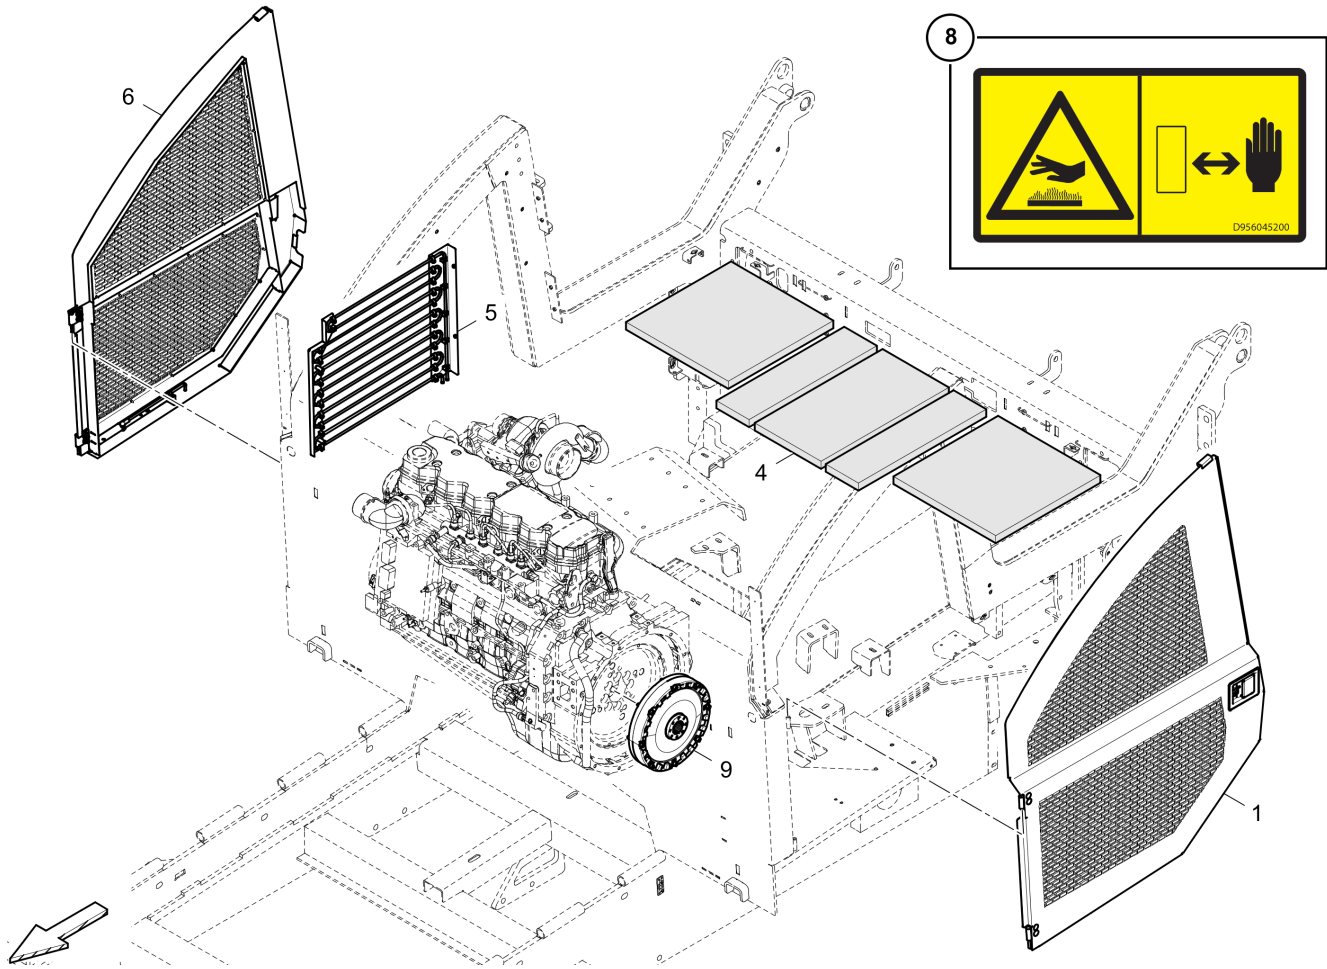

4812018942 Tropical kit 4812018942 Tropical kit

Item	Part No.	Name	Qty	L	C	SN INFO
1	4812226655	Door, l.h.	1			
4	4812010209	Insulating board	1			
5	4812009263	Diesel cooler cpl.	1			
6	4812225725	Door, r.h.	1			
8	D956045200	Warning sign: Hot surface	1			
9	4812234614	Engine clutch	1