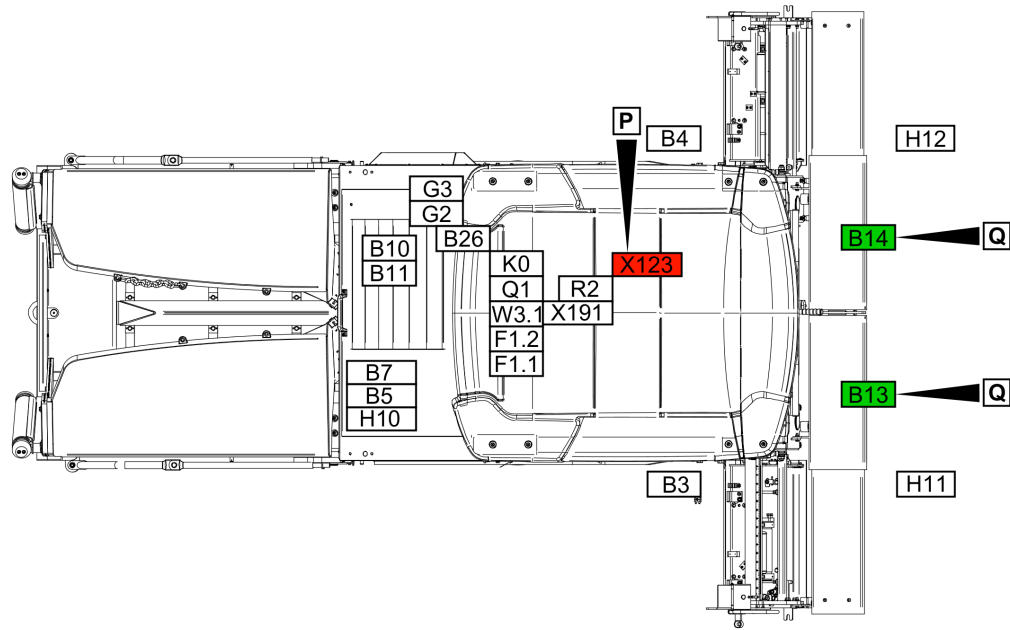

Item	Part No.	Name	Qty	L	C	SN INFO
1	D977453085	Fuse	1			
2	D977459520	Bridge, 4-fold	1			
2	D977459519	Bridge, 2-fold	1			Optional
3	4700903640	Battery disconnecter	1			
3.1	4700903641	Battery key	1			
4	4700903641	Battery key	1			
5	4700792310	Relay 120A	1			
9		Battery	1			
10	4812010133	Temperature sensor	1			
11	4700999014	Horn	1			
12	4812032169	Pressure switch	1			
13	4812039057	Pressure switch	1			
17	4812019820	Revolution sensor	1			
18	D977808111	Warning signal lamp left	1			
19	D977808121	Warning signal lamp right	1			
22	D977730257	Relais	1			
24	4812032565	Coolant level sensor	1			

Refer to Parts Online for the most up to date information. The printed information might be outdated.

Wed Oct 07 05:10:39 UTC 2020