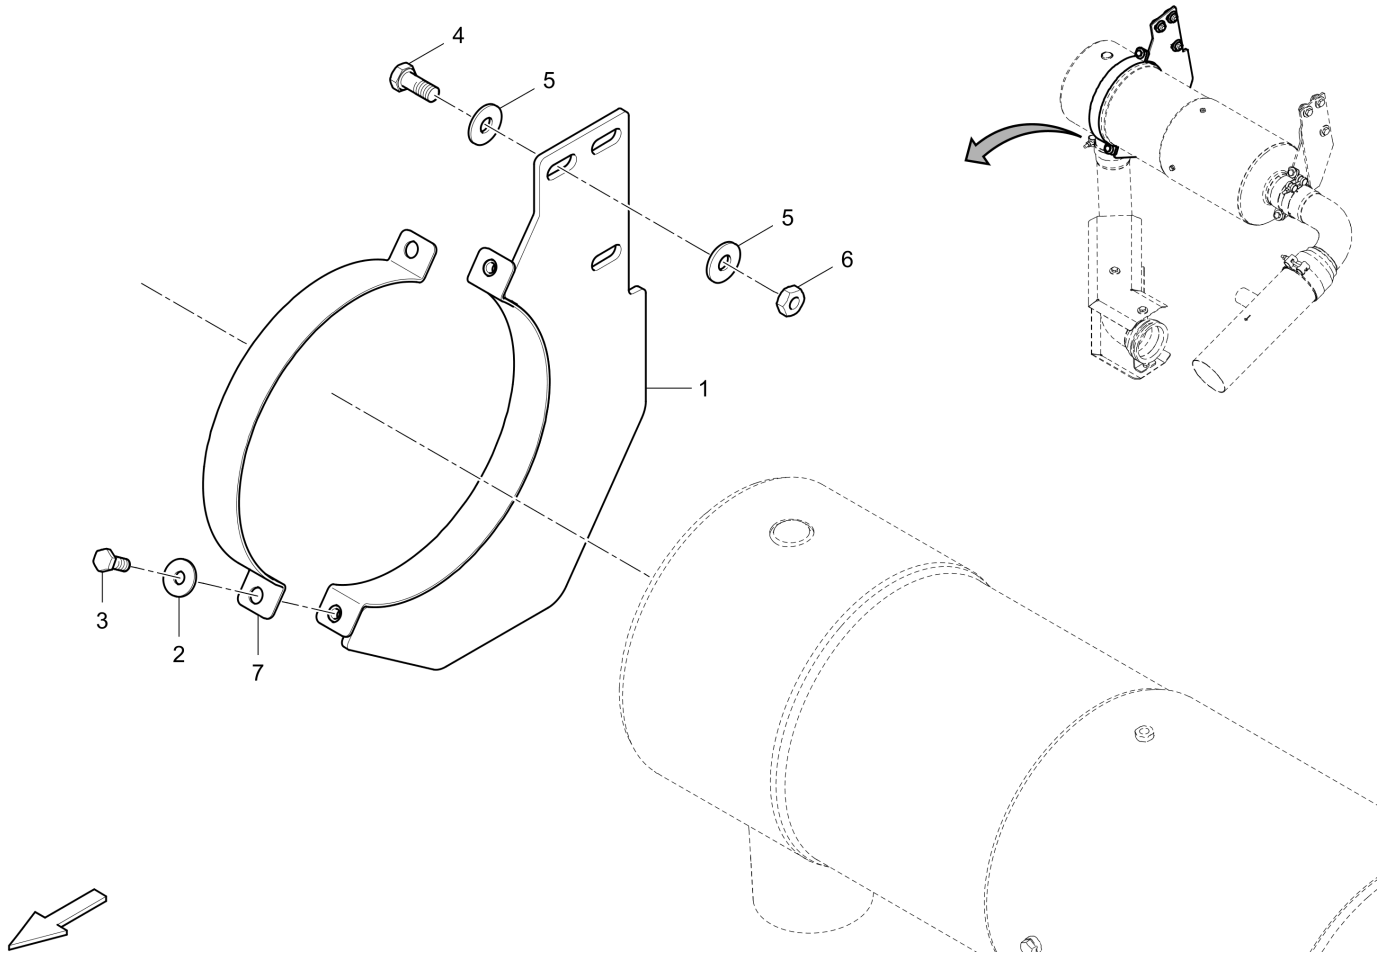

4812040749A Drive Stage IIIb / TIER 4i 4812042409 Receptacle

Item	Part No.	Name	Qty	L	C	SN INFO
1	4812042408	Receptacle	1			
2	0300013040	Flat washer	2			
3	0147132303	Hexagon bolt	2			
4	0147136203	Hex.bolt M10x25	3			
5	D939515029	Washer	6			
6	0266211100	Nut hexagon	3			
7	4812042378	Half clamp	1			

Refer to Parts Online for the most up to date information. The printed information might be outdated.

Wed Oct 07 05:06:53 UTC 2020