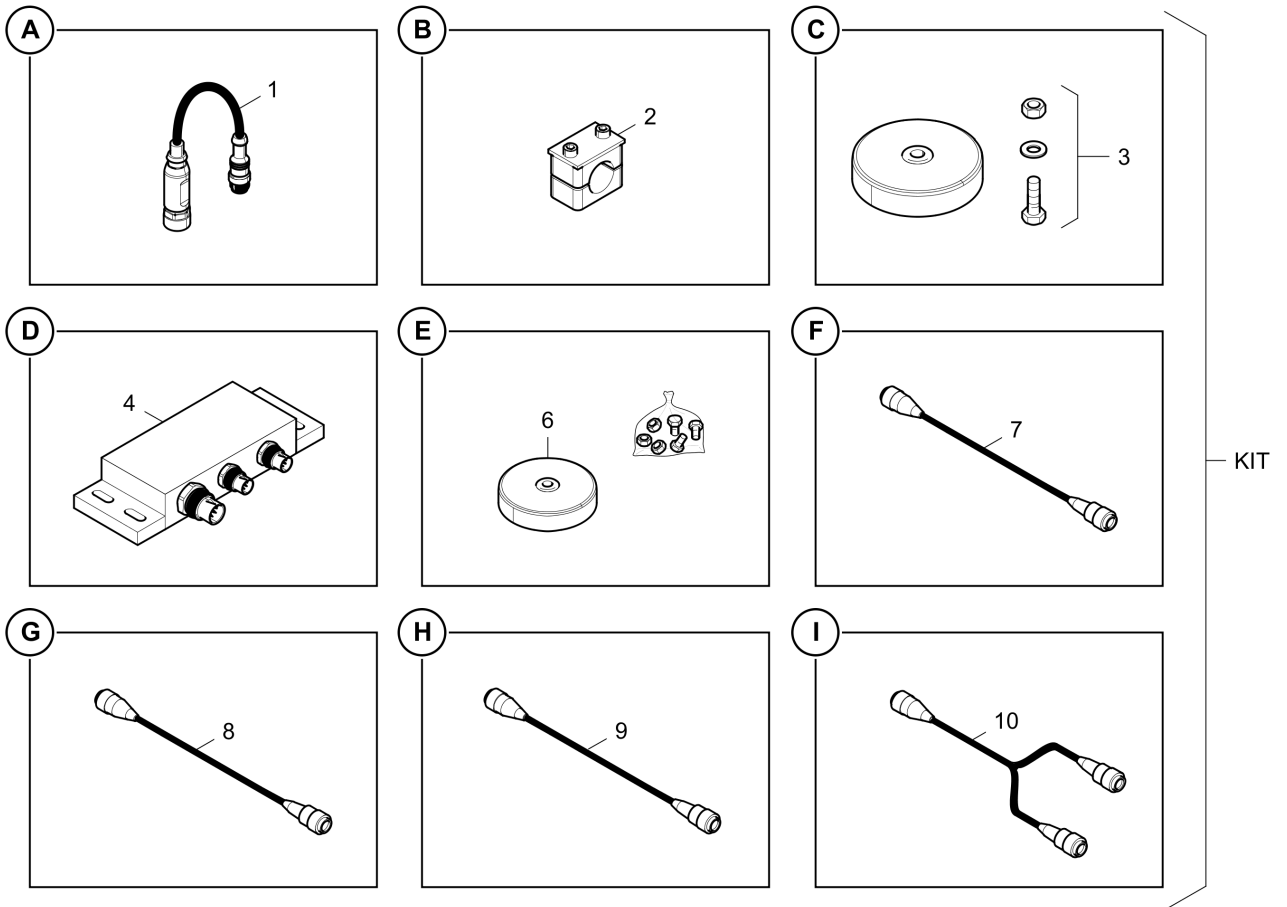

4812200833 Temperature sensor, auger 4812200833 Temperature sensor