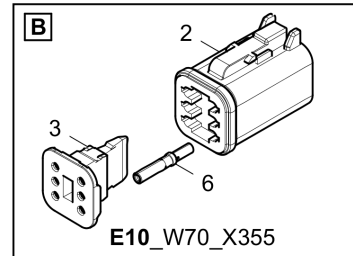

4812016455 Wiring 4812016478 Cable W70

Item	Part No.	Name	Qty	L	C	SN INFO
1	D977477103	Socket shell	1			
2	D977479755	Socket shell	1			
3	4812028609	Wedge lock	1			
4	D977478301	Socket contact	3			
5	D977478231	Sealing	1			
6	D977466144	Socket contact	3