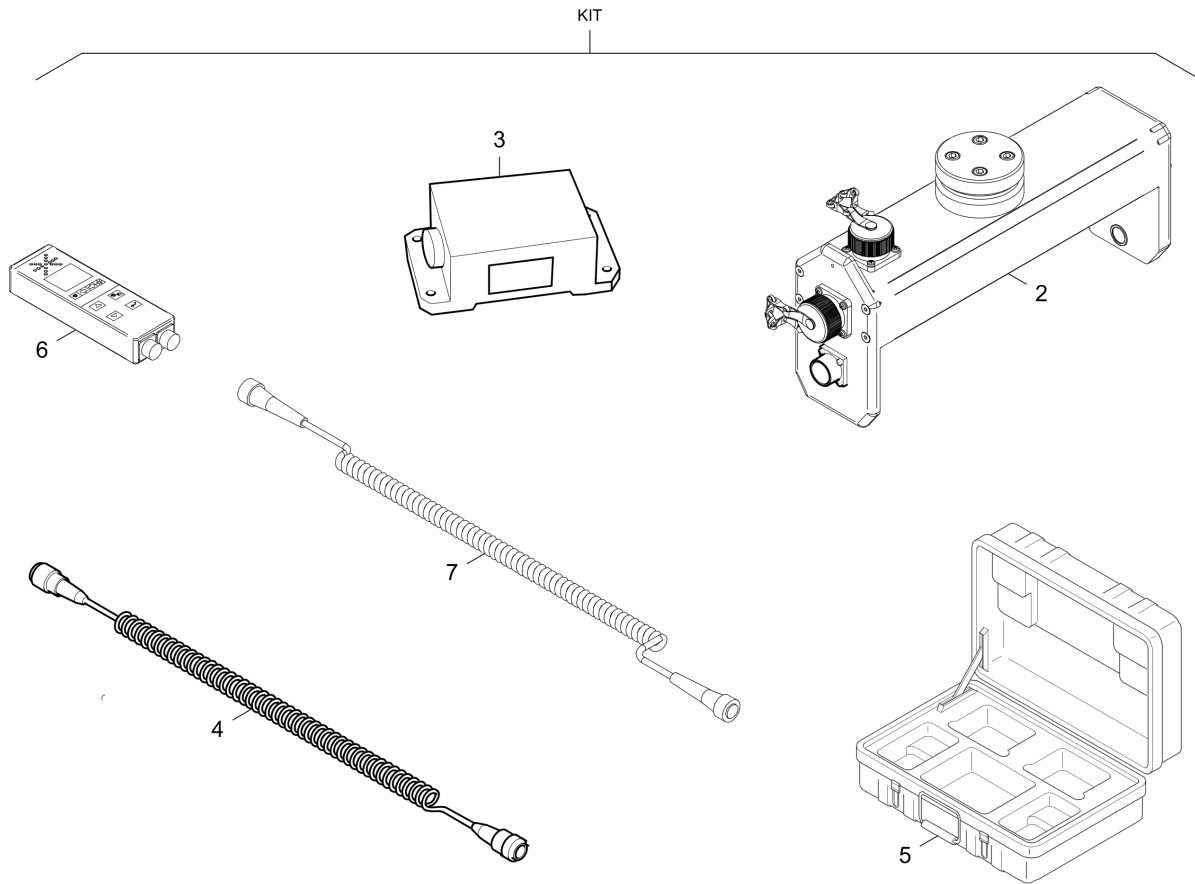

Levelling 4812004015 MOBA MATIC 2+1

Item	Part No.	Name	Qty	L	C	SN INFO
KIT	4812004015	MOBA MATIC 2+1	1			
2	4812215026	Sonic-Ski, CAN/PWM PLUS	2			
2.1	4812077253	Blind plug	1			
3	D900624860	Slope transmitter	1			
4	D900625071	Spiral cable	3			
5	D900610240	Tool box	1			
5.1	4812039471	Expanded plastic inlet	1			
SET	4812216428	Set	2			
6	4812215803	Digital controller	1			
7	D900626006	Helix-cable	1			

Refer to Parts Online for the most up to date information. The printed information might be outdated.

Wed Oct 07 05:15:38 UTC 2020