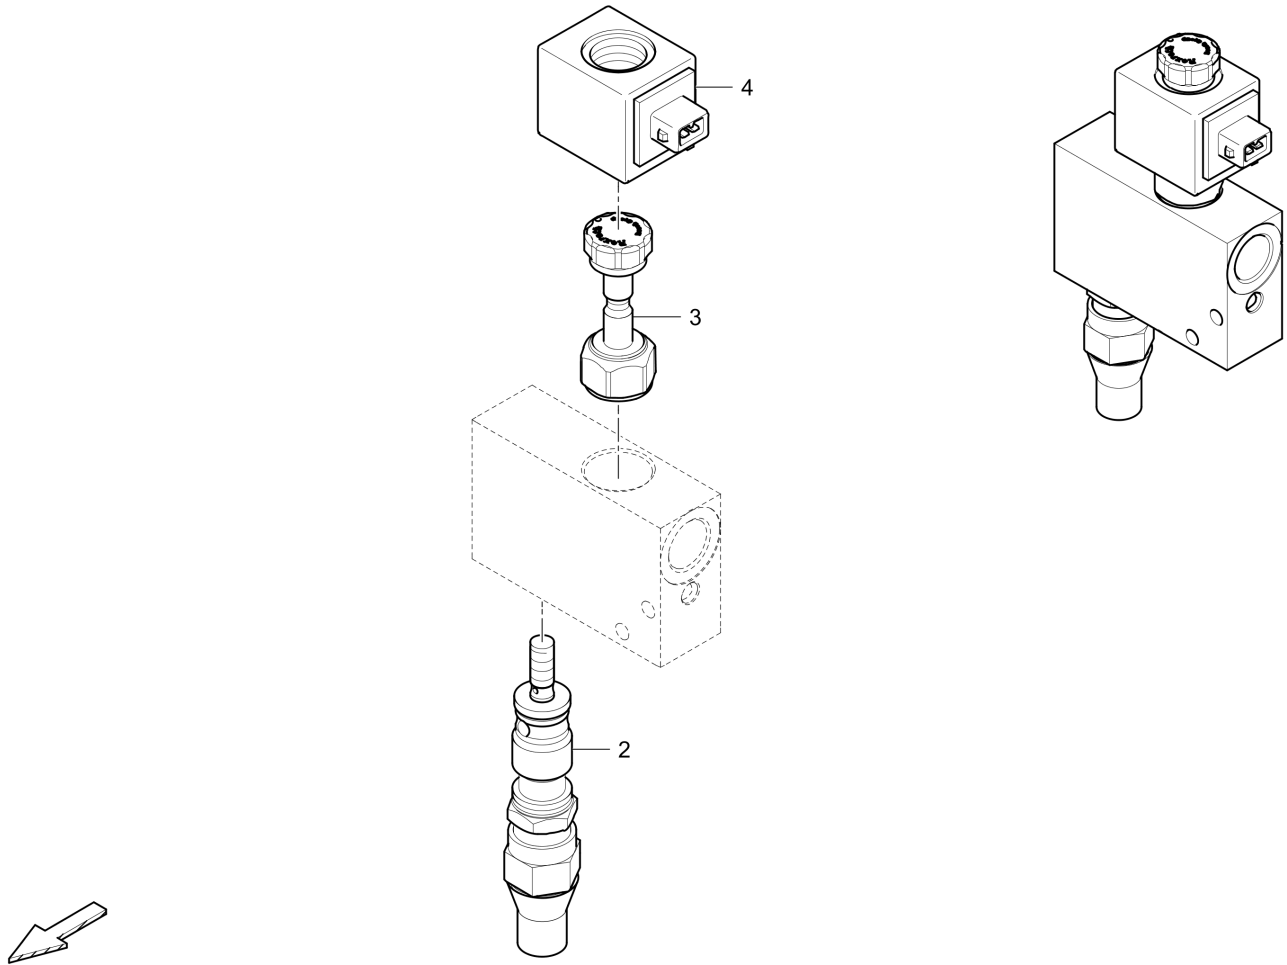

4812006037 Fume control 4812044916 Pressure reduction valve

Item	Part No.	Name	Qty	L	C	SN INFO
2	4812014746	Pressure reduction valve	1			
3	4812014731	2/2 way valve	1			
4	4812014733	Coil	1