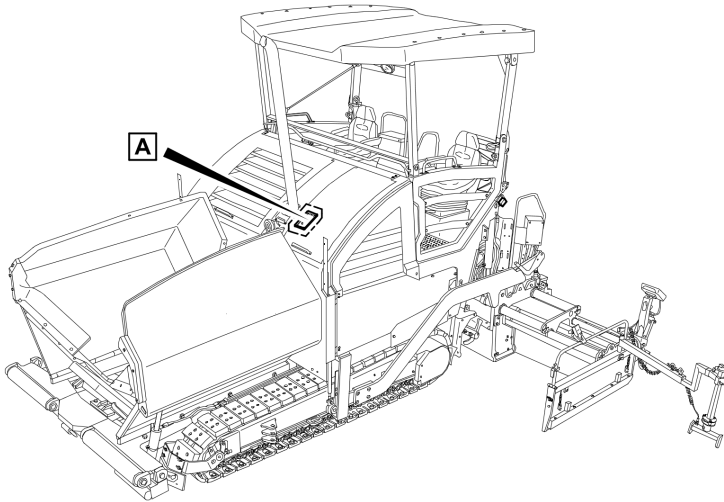

4812033051 Option engine room lighting 4812032889 Engine room lighting

Item	Part No.	Name	Qty	L	C	SN INFO
1	4812032884	Retainer	1			
2	0216195759	Hex.soc contrsnk screw	4			
3	0301231800	Flat washer	4			
4	0291118503	Hexagon nut	4			
5	4812034508	Retainer	1			
6	0147132203	Hexagon head screw	4			
7	0301233500	Plain washer	4