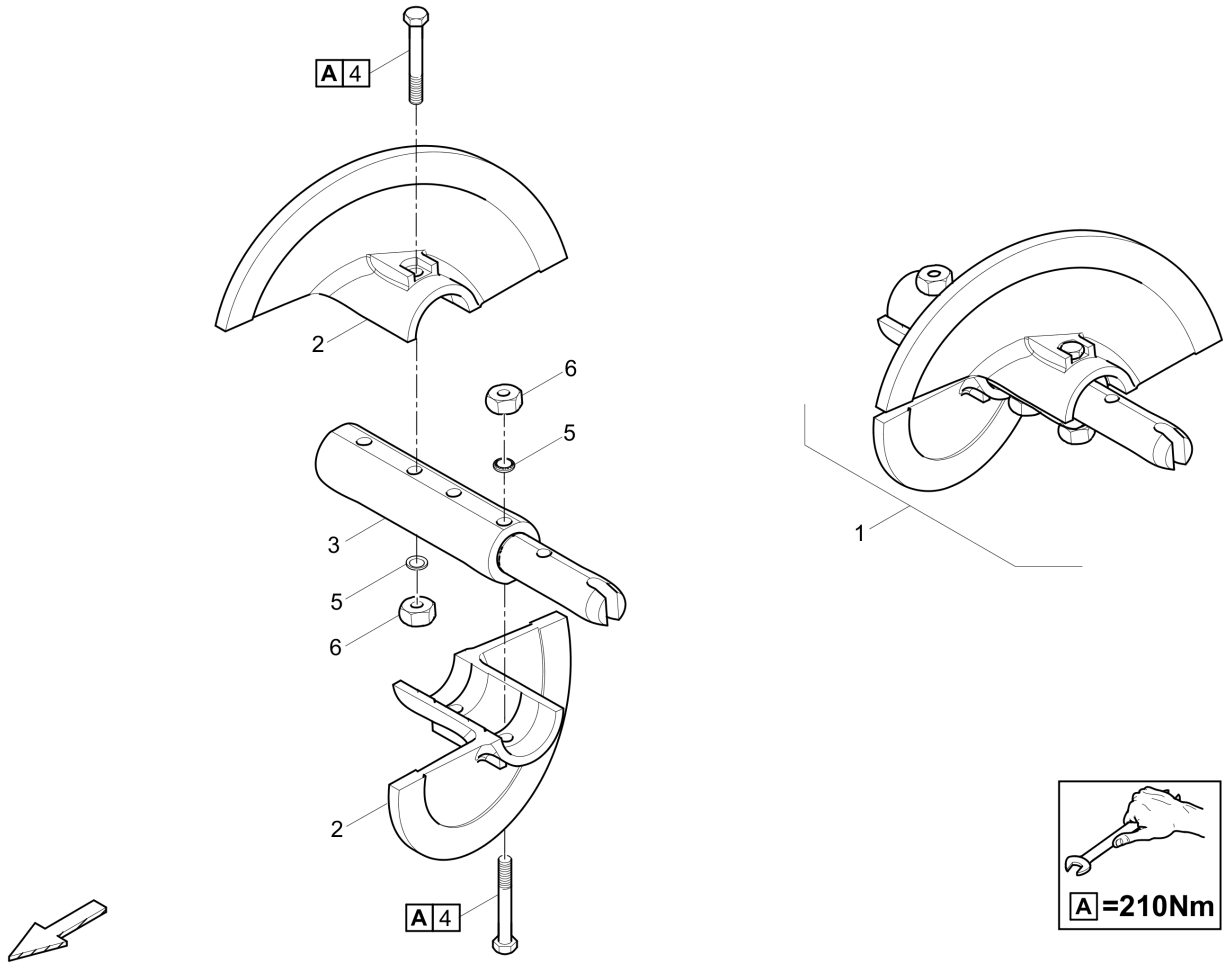

CLICK HERE TO **DOWNLOAD** THE COMPLETE MANUAL

4812031788 Auger Ø380mm, 3,14m 4720000816 Auger extension, r.h. L:320mm

Item	Part No.	Name	Qty	L	C	SN INFO
1	4720000816	Auger shaft extension assy. 320 mm r.h./rts.	1			
2	4738000979	Auger wing, r.h.	2			
3	4730001393	Auger extension 320 mm	1			
4	0147110915	Hexagon head screw	4			
5	0333310042	Schnorr-lock washer	4			
6	4749901556	Nut	4			