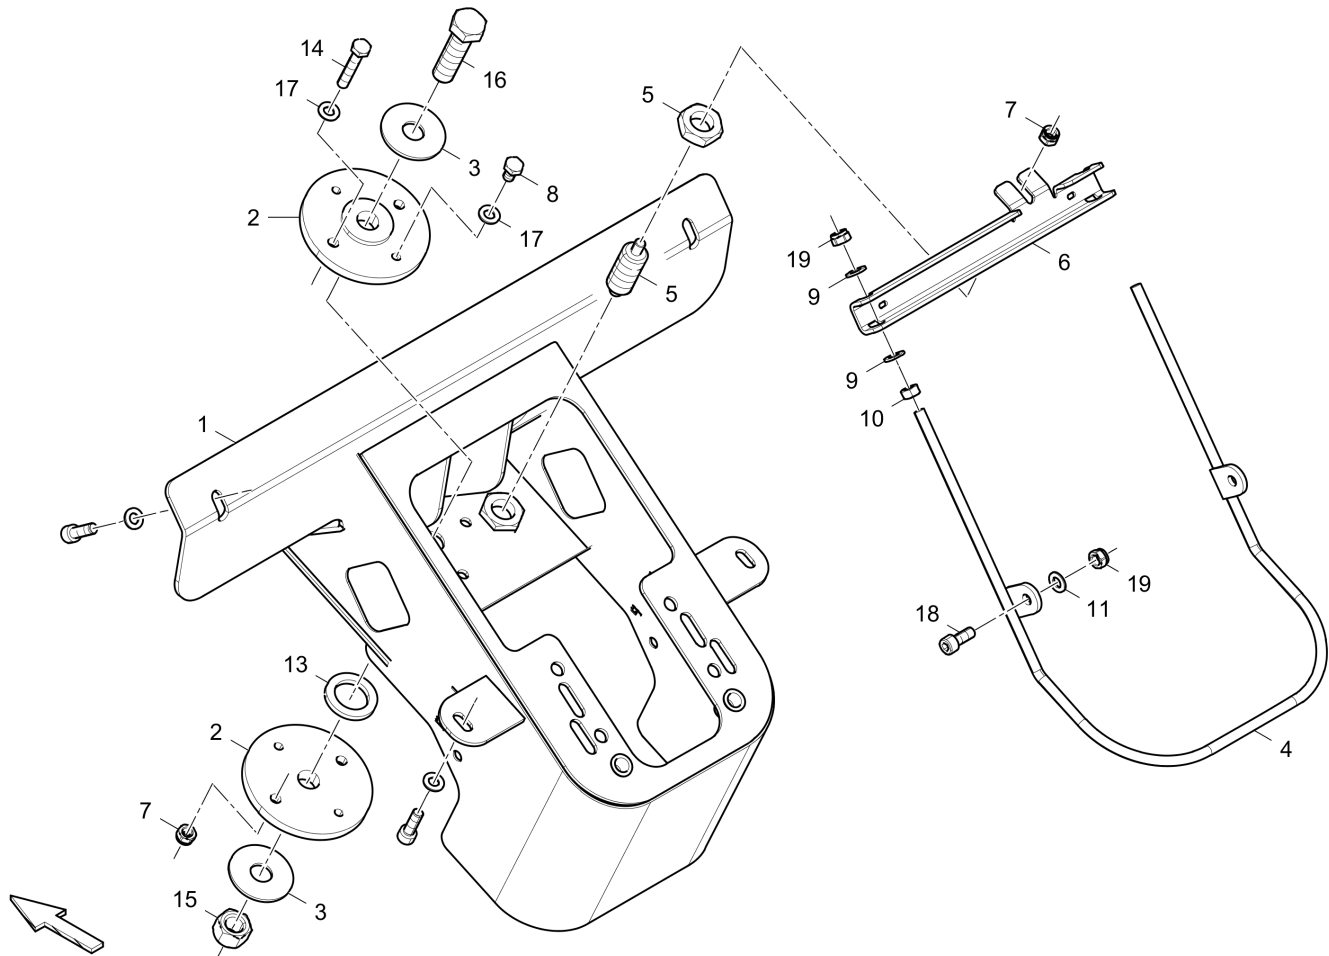

4812017300 Operator board 4812005193 Console

Item	Part No.	Name	Qty	L	C	SN INFO
1	4812004070	Console	1			
2	4812039922	Washer	2			
3	D939570522	Washer	2			
4	4812046709	Lever	1			
5	D930404670	Stop bolt	1			
6	4812046694	Carrier	1			
7	0291118802	Hexagon nut	3			
8	0147132003	Hex. head screw	2			
9	4812072986	Flat washer	4			
10	4812073164	Hexagon nut	2			
11	4812037696	Washer	2			
13	D938590023	Washer	1			
14	0147132903	Screw	2			
15	5730007656	Hexagon nut	1			
16	0147148117	Hexagon head screw	1			
17	0333310036	Schnorr-lock washer	4			

Refer to Parts Online for the most up to date information. The printed information might be outdated.

Wed Oct 07 05:06:08 UTC 2020