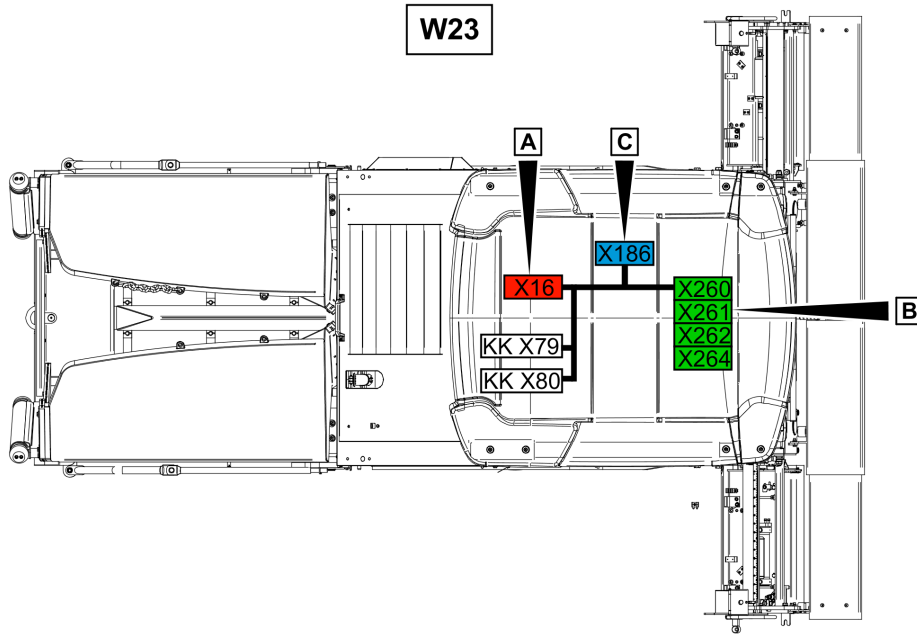

4812016192 Junction box 4812031400 Cable W23

Item	Part No.	Name	Qty	L	C	SN INFO
2	4812029615	Power-timer housing	1			
4	D977397710	Receptacle	4			
5	D977330125	Female housing	1			
6	4812030987	Female contact	8			
7	D977397117	Receptacle for tabs	2			