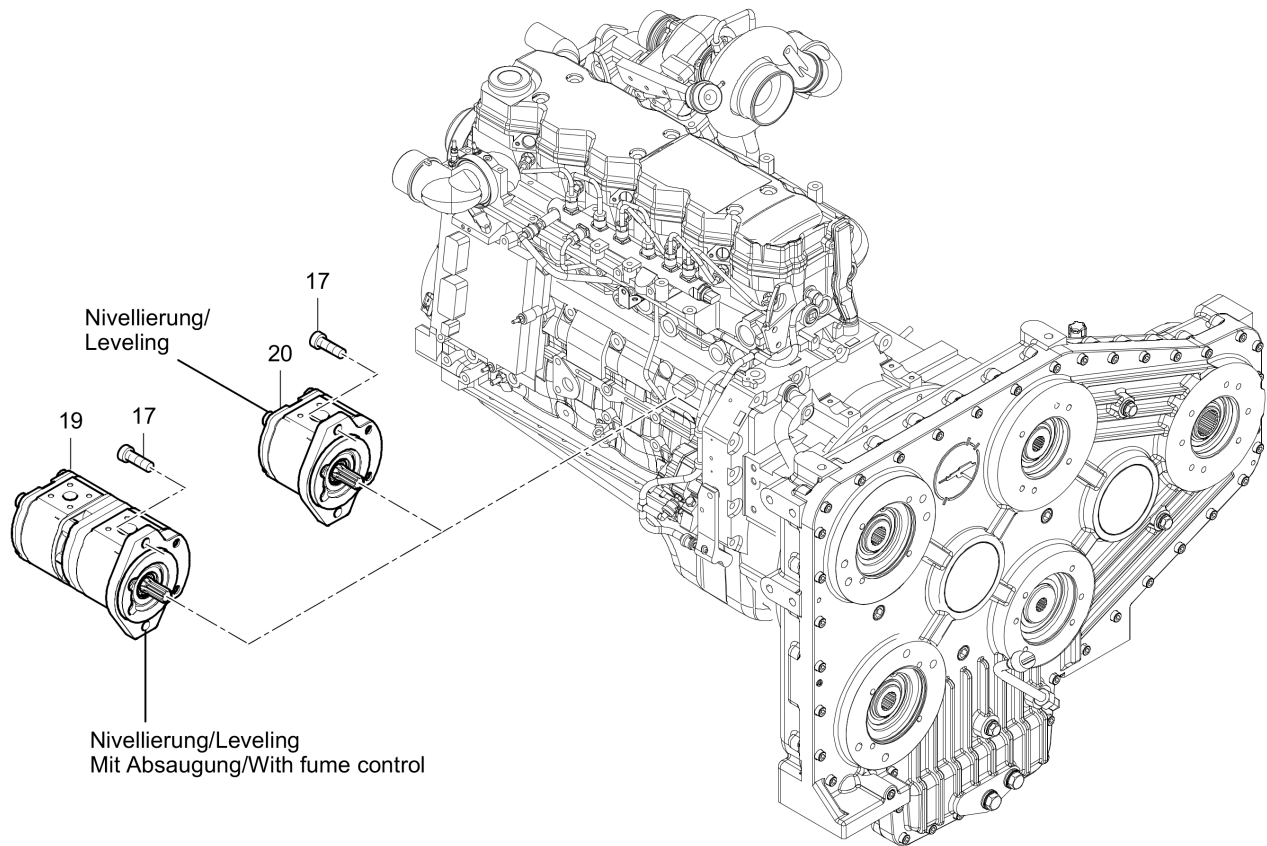

Item	Part No.	Name	Qty	L	C	SN INFO
1	4812027463	Pump	1			
1	4812010022	Gear pump	1			Valid for sn FG001606, 1613, ff
2	4812034474	Joint part	2			
3	D932218258	O-ring	3			
4	0147140103	Screw	2			
5	D756191043	Washer	2			
6	4812026129	Pump	1			
6	4812018529	Pump	1			
7	0147140303	Hexagon bolt M12X40	2			
8	D939010401	Washer	6			
9	4812026524	Pump	1			
9.1	4812008902	Seal kit	1			
9	4812010020	Gear pump	1			Valid from sn FG001661 ff.
10	0147140203	Hex. head screw M12 x 35	2			
12	4812026140	Pump	1			
13	4812031939	O-ring	2			

Refer to Parts Online for the most up to date information. The printed information might be outdated.

Wed Oct 07 05:06:47 UTC 2020