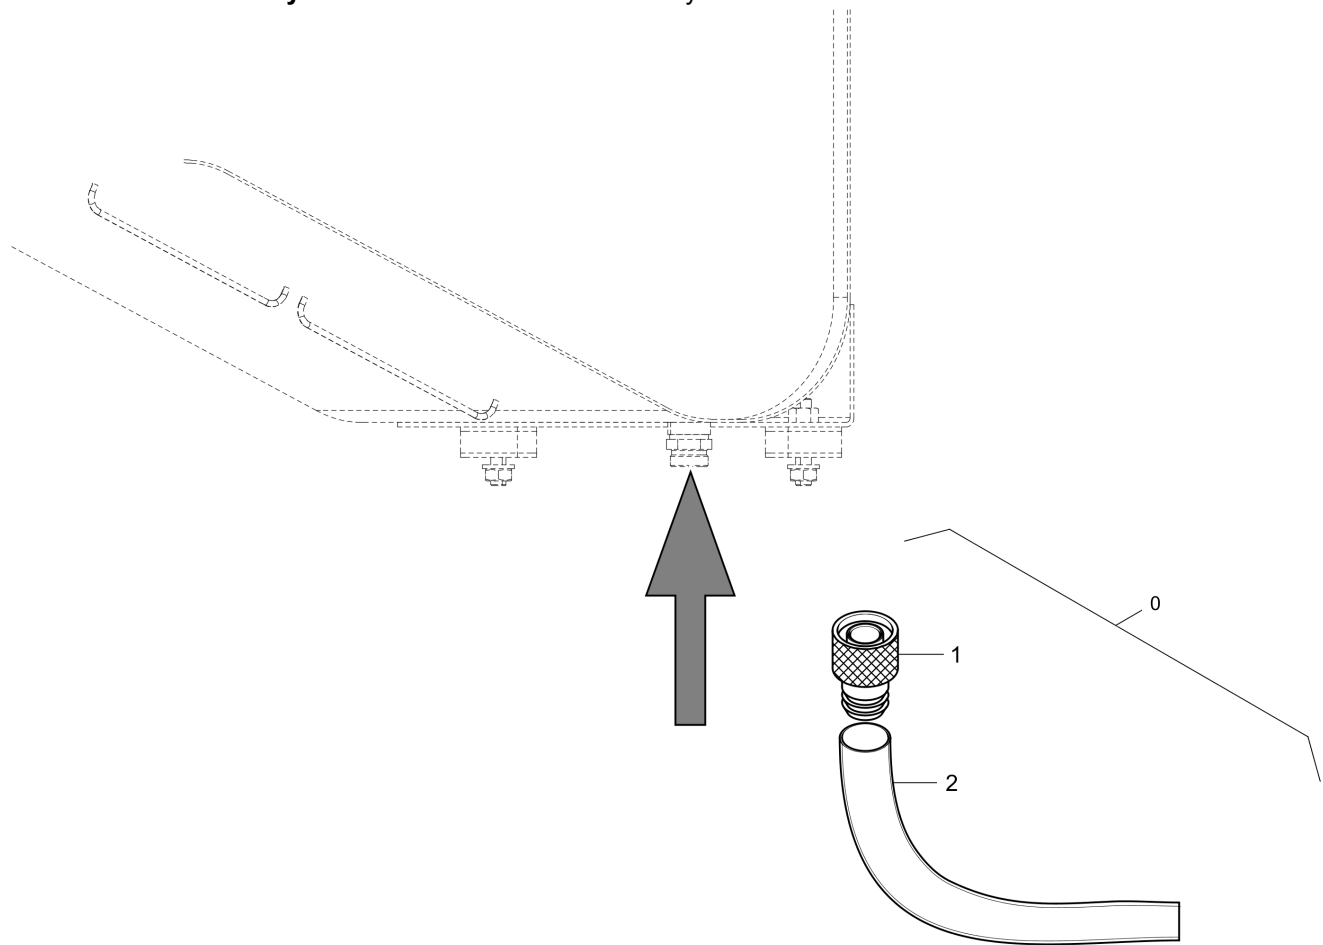

4812007491 Oil drain hydr tank 4812007491 Oil drain hydr. tank

Item	Part No.	Name	Qty	L	C	SN INFO
0	4812007491	Oil drain	1			
1	4812007372	Screwing	1			
2	4812007369	Hose	1