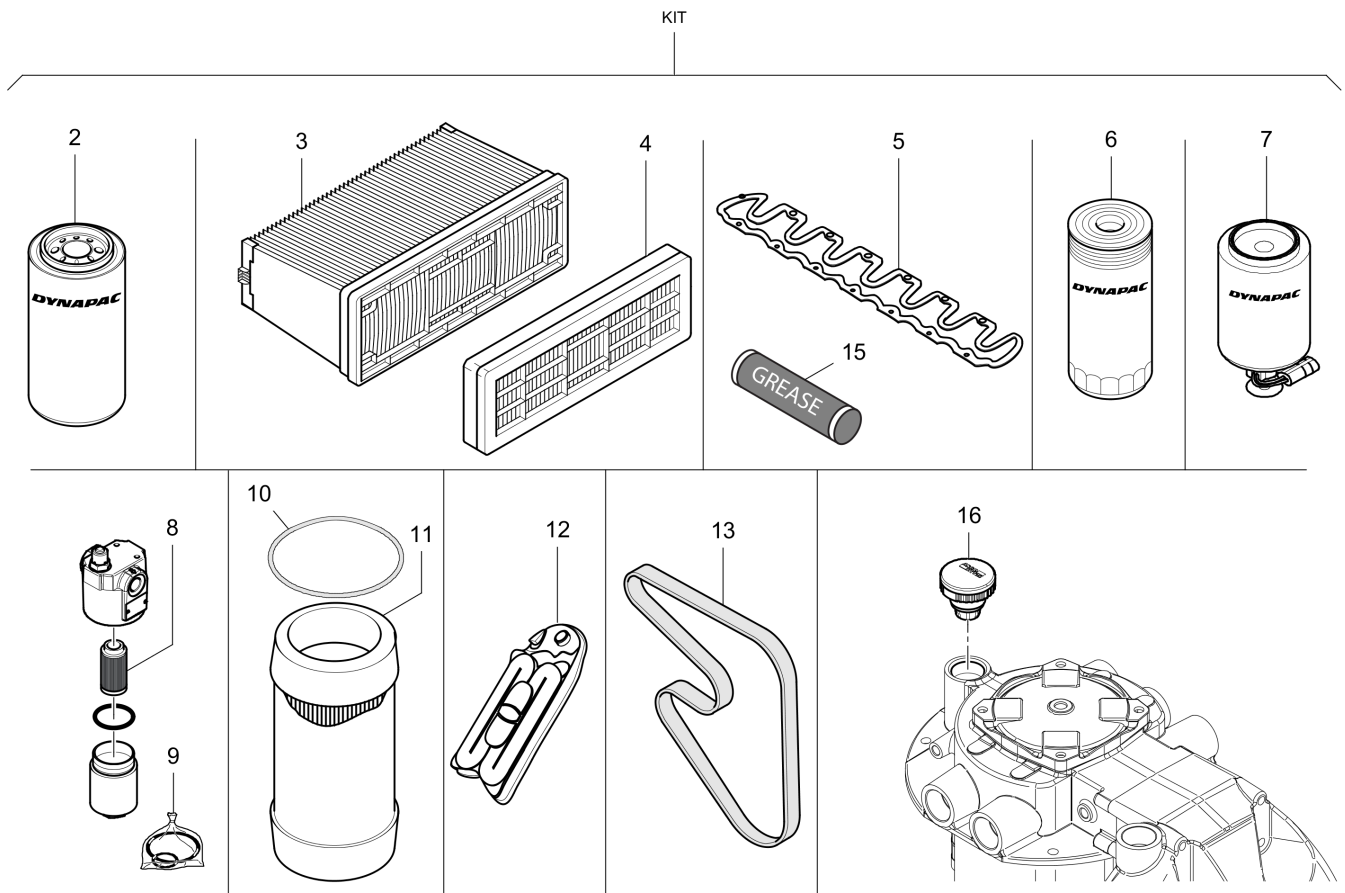

Service kit 1000 h 4812012384 Service kit 1000 h TIER 4i, stage 2

1000 Stunden / Hours

Item	Part No.	Name	Qty	L	C	SN INFO
KIT	4812012384	Service kit 1000 h TIER 4i, stage 2	1			
2	4700939082	Oil filter	1			
3	4812034566	Air cleaner element big	1			
4	4812034567	Air cleaner element small	1			
5	4812041533	Valve cover seal	1			
6	4812158187	Fuel filter	1			
7	4812041531	Fuel prefilter	1			
8	4812018071	Filter element	3			
9	D932213784	O-ring	3			
10	4812015479	O-ring	1			
11	4812034802	Filter element	1			
12	4812041782	Aeration filter	1			
13	4812041532	Flat belt	1			
15	4812161897	Paver Grease / 1 cartridge	3			
16	4812009437	Vent filter	1			

Refer to Parts Online for the most up to date information. The printed information might be outdated.

Wed Oct 07 05:04:57 UTC 2020