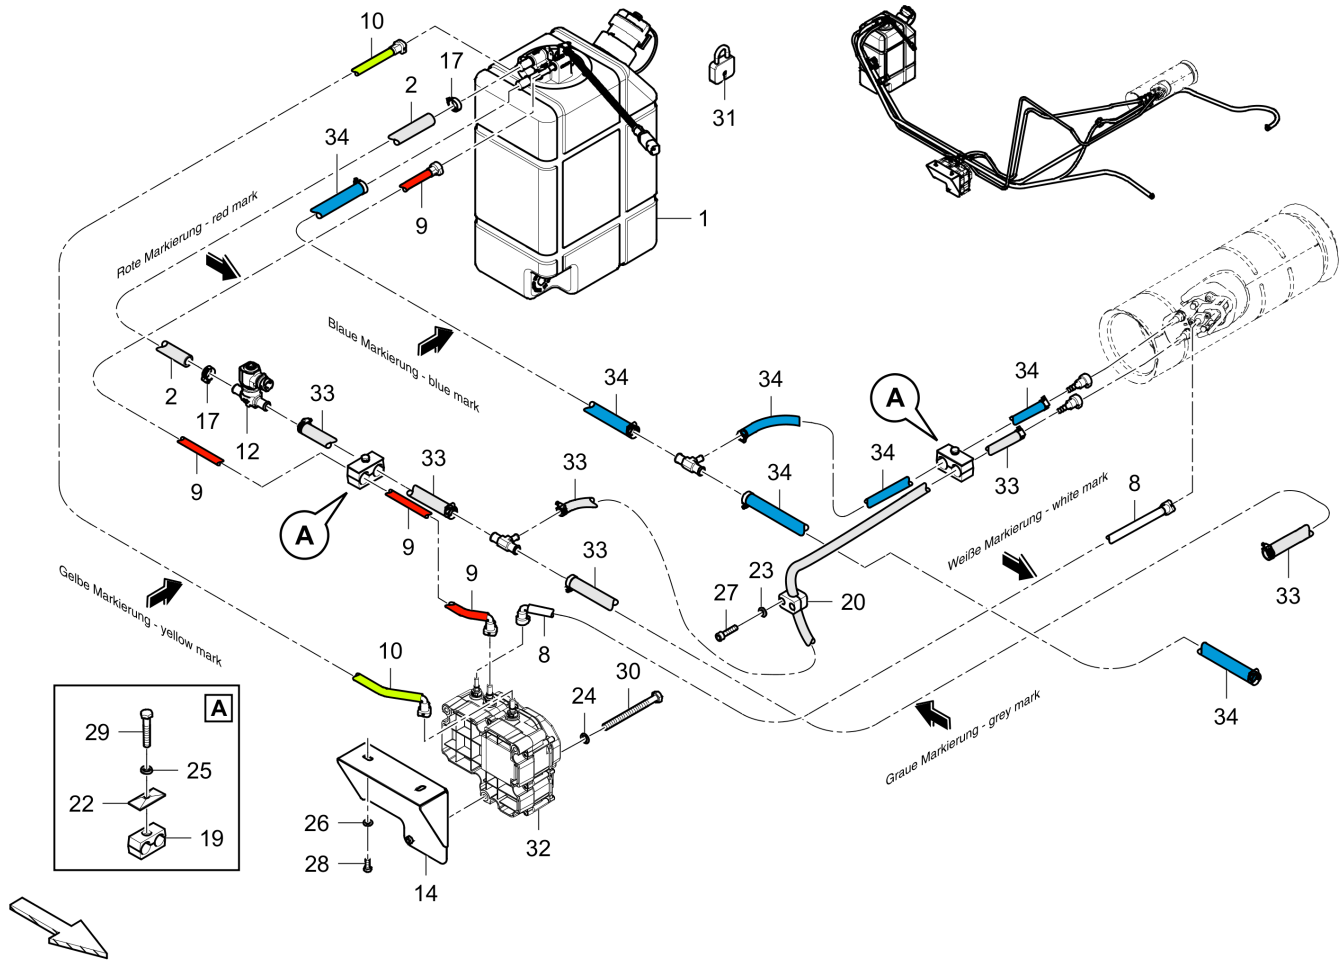

4812012676 Drive Stage IV / Tier 4f 4812201254 DEF system

Item	Part No.	Name	Qty	L	C	SN INFO
1	4812201236	Tank	1			Valid from s/n G003056, ff and after conversion to new tank with conversion kit 4812073327!
2	4812201255	Cooler hose	1			Valid from s/n G003056, ff
8	4812216697	Pressure line	1			
9	4812216698	Return hose	1			
10	4812216699	Suction hose	1			
12	4812009118	Valve	1			
14	4812009510	Retainer	1			
17	D934400040	Clamp	2			
19	4749300511	Clamp	4			
20	D934361018	Clamp	1			
22	4749300384	Cover plate	4			
23	0301232100	Plain washer	2			
24	0333310036	Schnorr-lock washer	3			
25	4749901806	Washer	4			
26	D939776113	Washer	2			

Refer to Parts Online for the most up to date information. The printed information might be outdated.

Wed Oct 07 05:07:17 UTC 2020