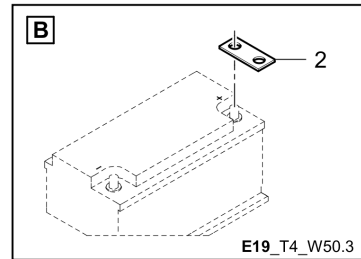

4812046340 Electric / heating 4812046340 Electric / heating

Item	Part No.	Name	Qty	L	C	SN INFO
1	4812046349	Fuse	1			
2	D977459519	Bridge, 2-fold				
3	D977730257	Relais				
5	4700792310	Relay 120A	1	A		
6	4812009670	Cable W50	1			

Comments for Page: 4812046340 Electric / heating

(L)OCAL REMARKS

A | en_US | ab/from 0G001282

A | de_DE | ab/from 0G001282