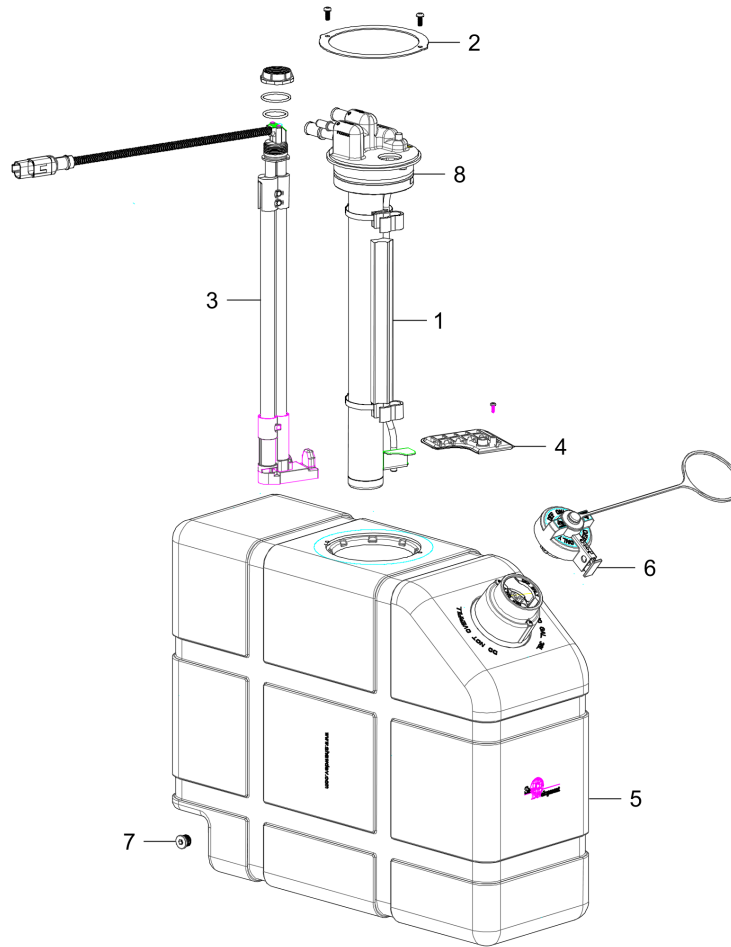

4812012676 Drive Stage IV / Tier 4f 4812011244 DEF Tank

Item	Part No.	Name	Qty	L	C	SN INFO
1	4812011675	Multifunction head	1			
2	4812011676	Set ring & screws	1			
3	4812011677	Level sensor KIT	1			
4	4812011678	Suction strainer	1			
5	4812011679	Tank & adapter	1			
6	4812011680	DEF cap	1			
7	4812011682	Drain plug	1			
8	4812011683	O-ring	1