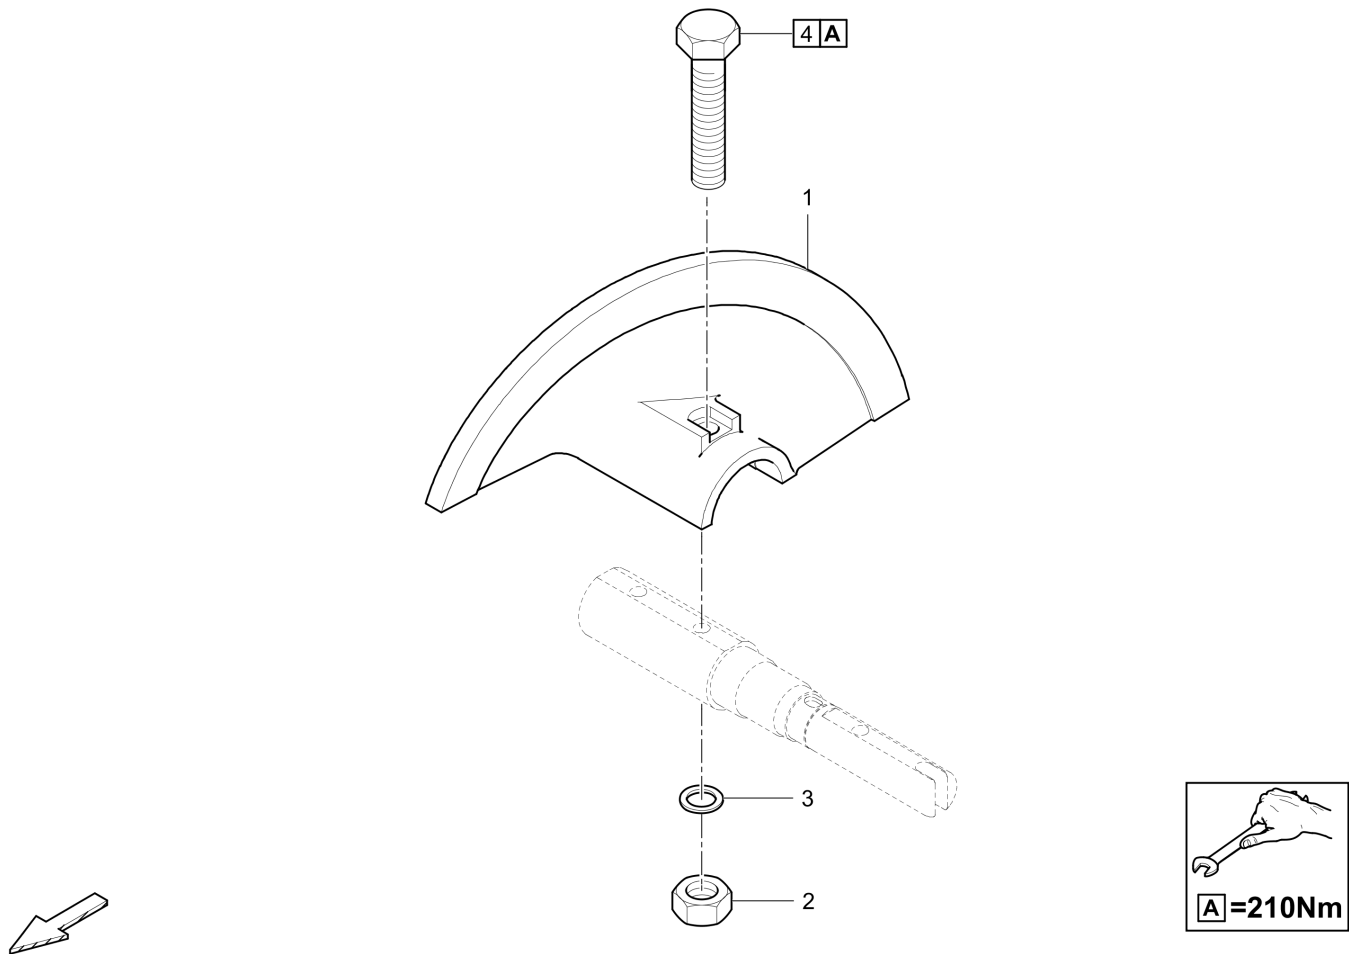

4812032196 Auger wing Ø380mm, r.h. 4812032196 Auger wing Ø380mm, r.h.

Item	Part No.	Name	Qty	L	C	SN INFO
1	4738000981	Auger wing, r.h.	1			
2	4749901556	Nut	2			
3	0333310042	Schnorr-lock washer	2			
4	0147110915	Hexagon head screw	2