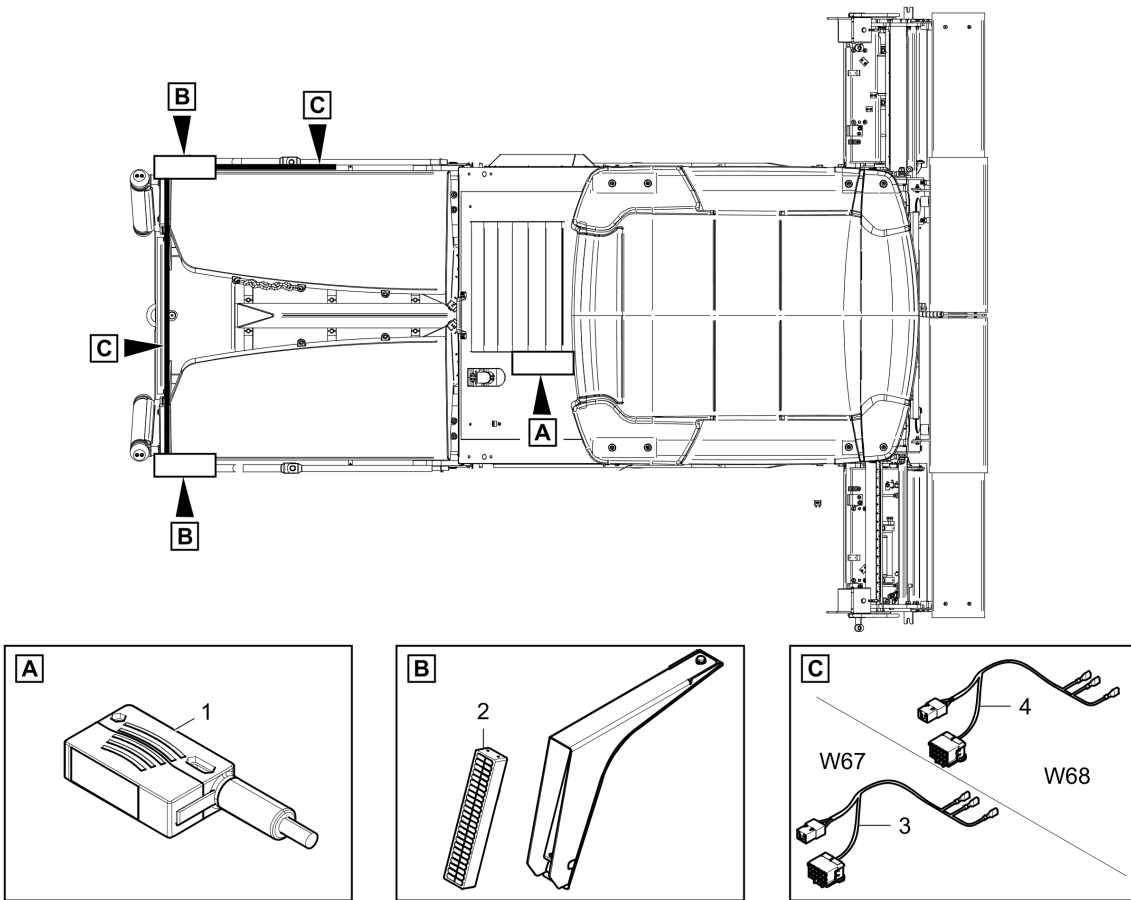

4812017018 Truck Assist Advanced 4812016485 Electric