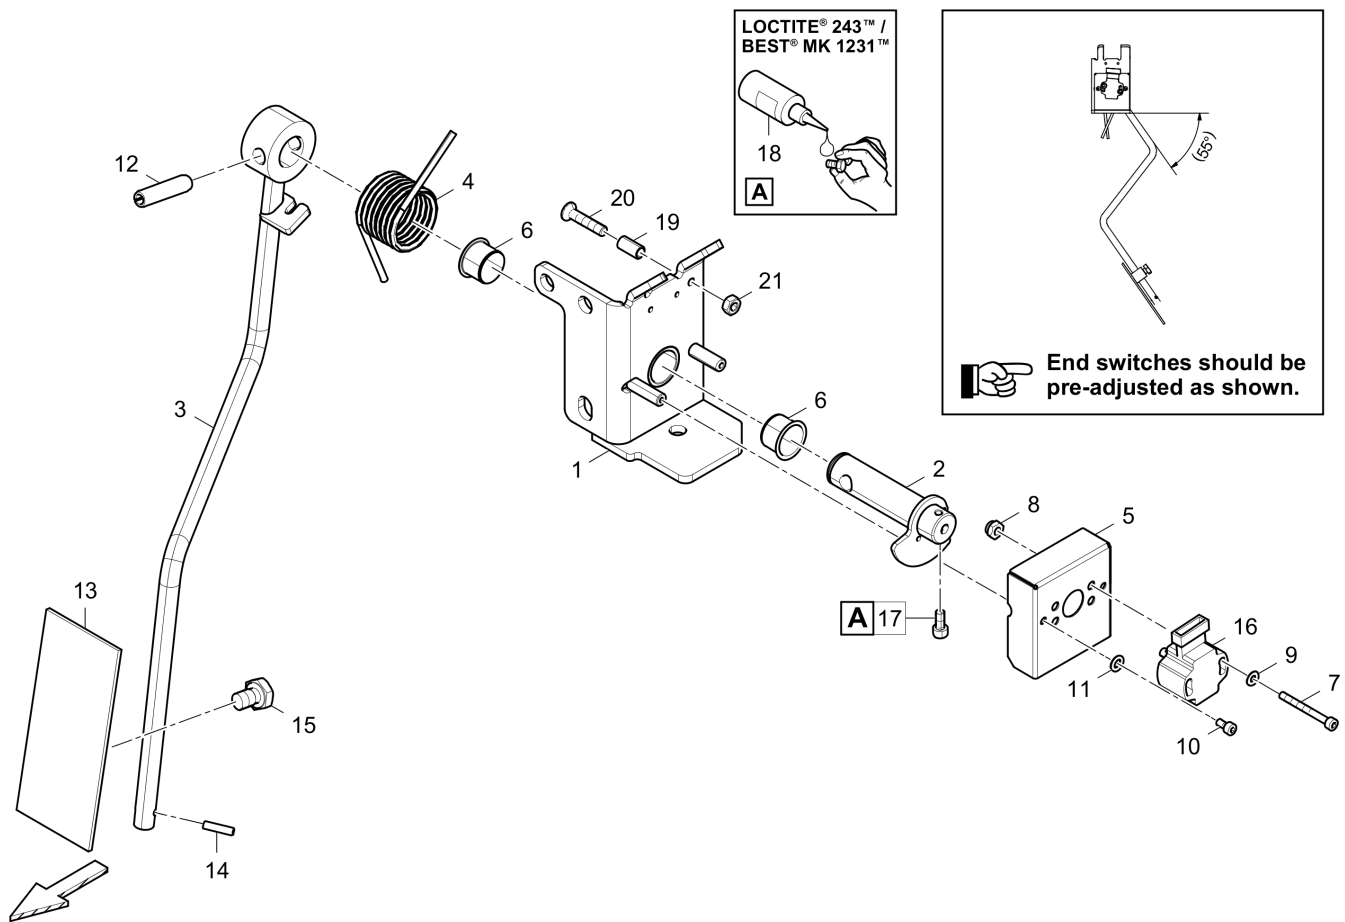

Conveyor limit switch, r.h. 4812024838 Conveyor limit switch PLC, r.h.

Item	Part No.	Name	Qty	L	C	SN INFO
1	4812229128	Retainer	1			
2	4812226063	Shifting shaft	1			
3	4812230191	Lever	1			
4	4812041492	Spring	1			
5	4812014693	Cover	1			
6	4812014318	Friction bearing	2			
7	D937930175	Cylinder screw	2			
8	0291118503	Hexagon nut	2			
9	0301231800	Flat washer	2			
10	0211116903	Screw	2			
11	4749900492	Shake-proof washer	2			
12	D931501324	Dowel pin	1			
13	4812033791	Stop plate	1			
14	4700629008	Dowel pin	1			
15	0147135903	Hexagon bolt	1			
16	4812014483	Angle sensor	1			

Refer to Parts Online for the most up to date information. The printed information might be outdated.

Wed Oct 07 05:08:25 UTC 2020