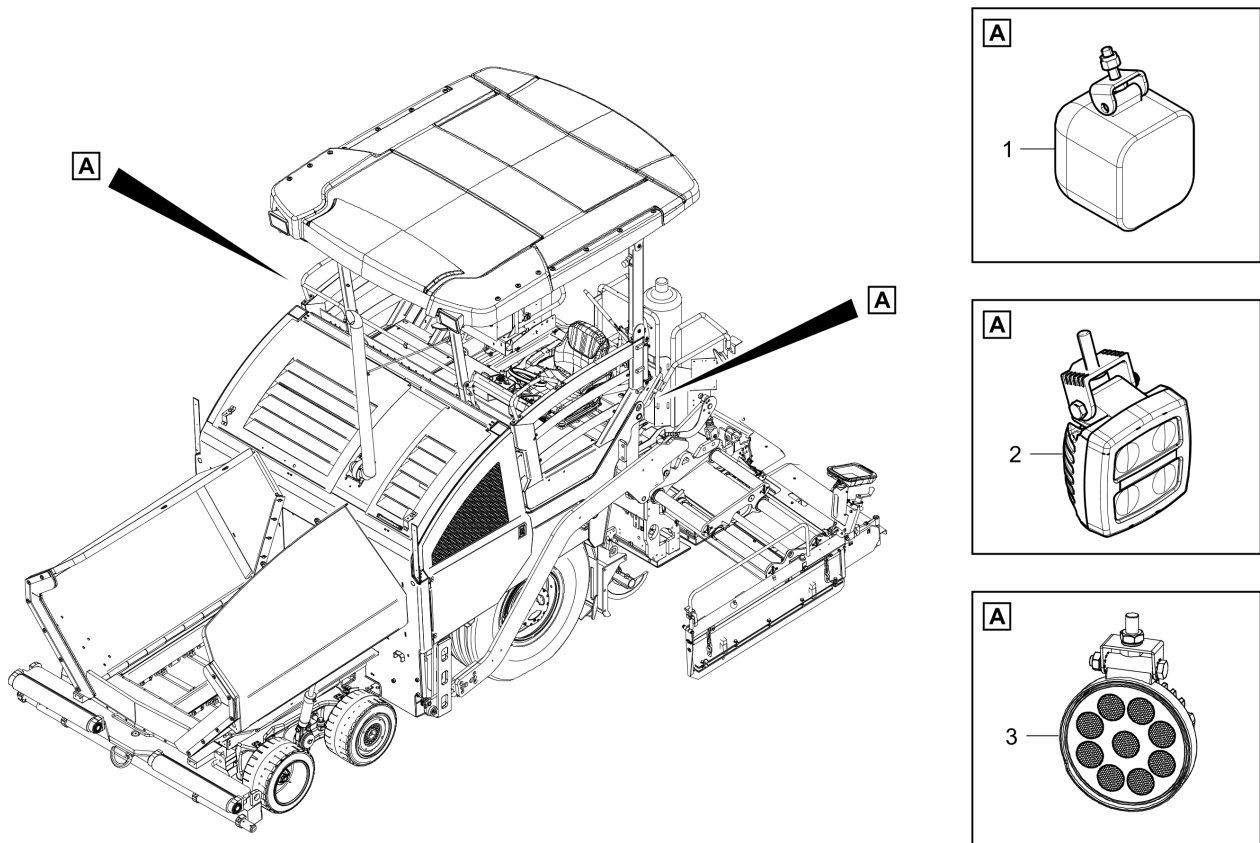

4812006381 Spot light LED 4812006383 Spot light

Item	Part No.	Name	Qty	L	C	SN INFO
1	4812015012	Spot light LED				
2	4812005800	Spot light				
3	4812023383	Spot light	2