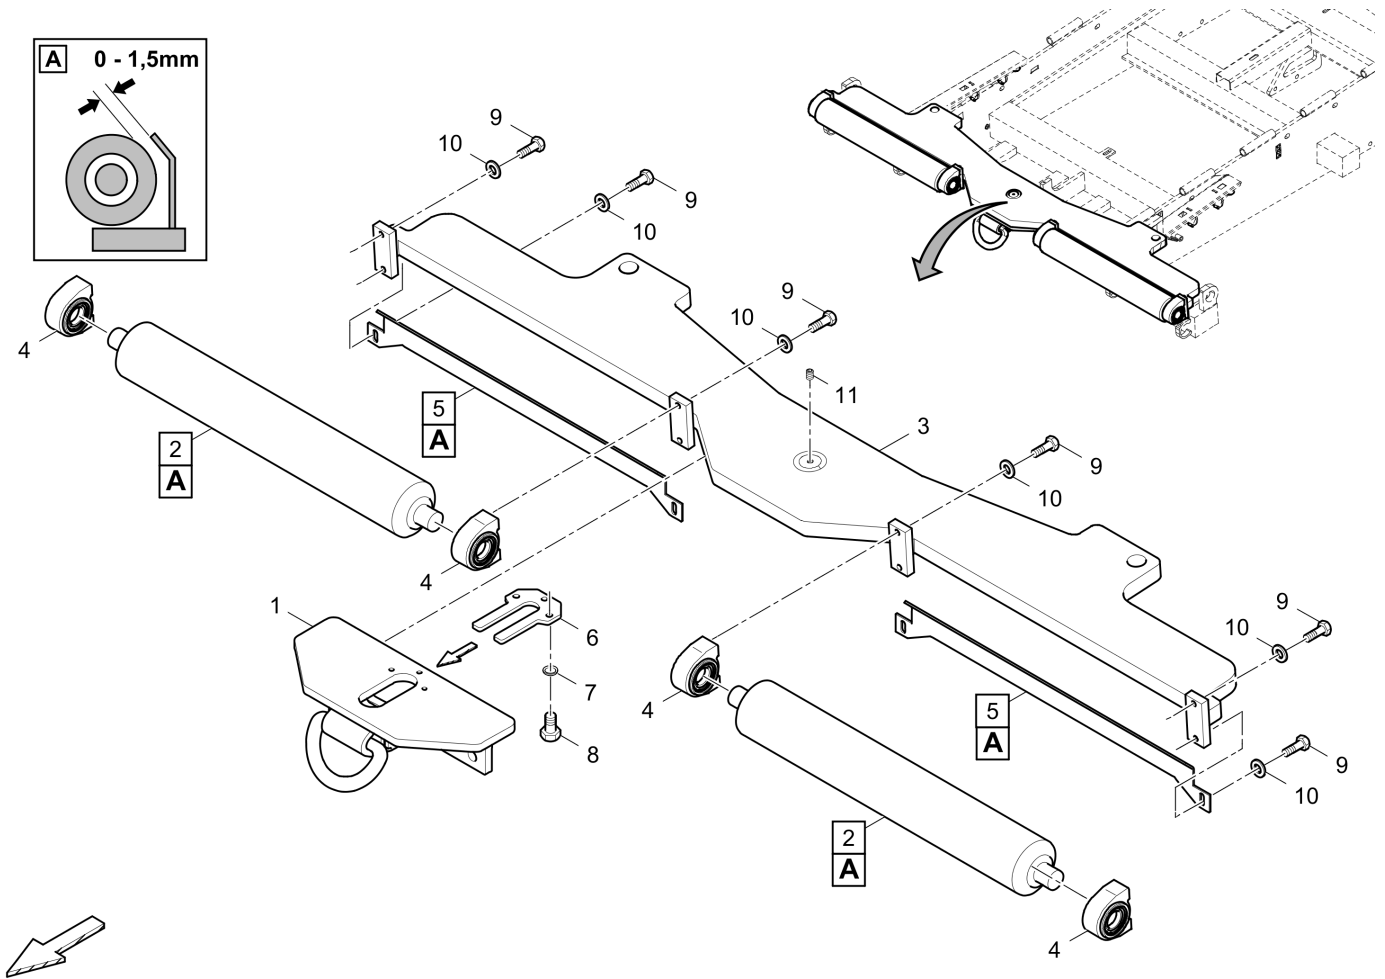

Push roller 4812063758 Push roller

Item	Part No.	Name	Qty	L	C	SN INFO
1	4812027358	Trestle	1			
2	4812027446	Push roller	2			
3	4812030268	Traverse, hydraulic	1			
4	4812046568	Pillow block	4			
5	4812027450	Stripper	2			
6	4812027448	Locking plate	1			
7	0333310043	Schnorr-lock washer	3			
8	0147140003	Screw	3			
9	0147140303	Hexagon bolt M12X40	8			
10	0333310052	Flat washer	8			
11	D937941000	Threaded pin	1			

Refer to Parts Online for the most up to date information. The printed information might be outdated.

Wed Oct 07 05:05:20 UTC 2020