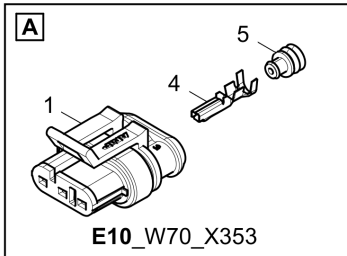

4812016455 Wiring 4812016478 Cable W70

Item	Part No.	Name	Qty	L	C	SN INFO
1	D977477103	Socket shell	1			
2	D977479755	Socket shell	1			
3	4812028609	Wedge lock	1			
4	D977478301	Socket contact	3			
5	D977478231	Sealing	1			
6	D977466144	Socket contact	3