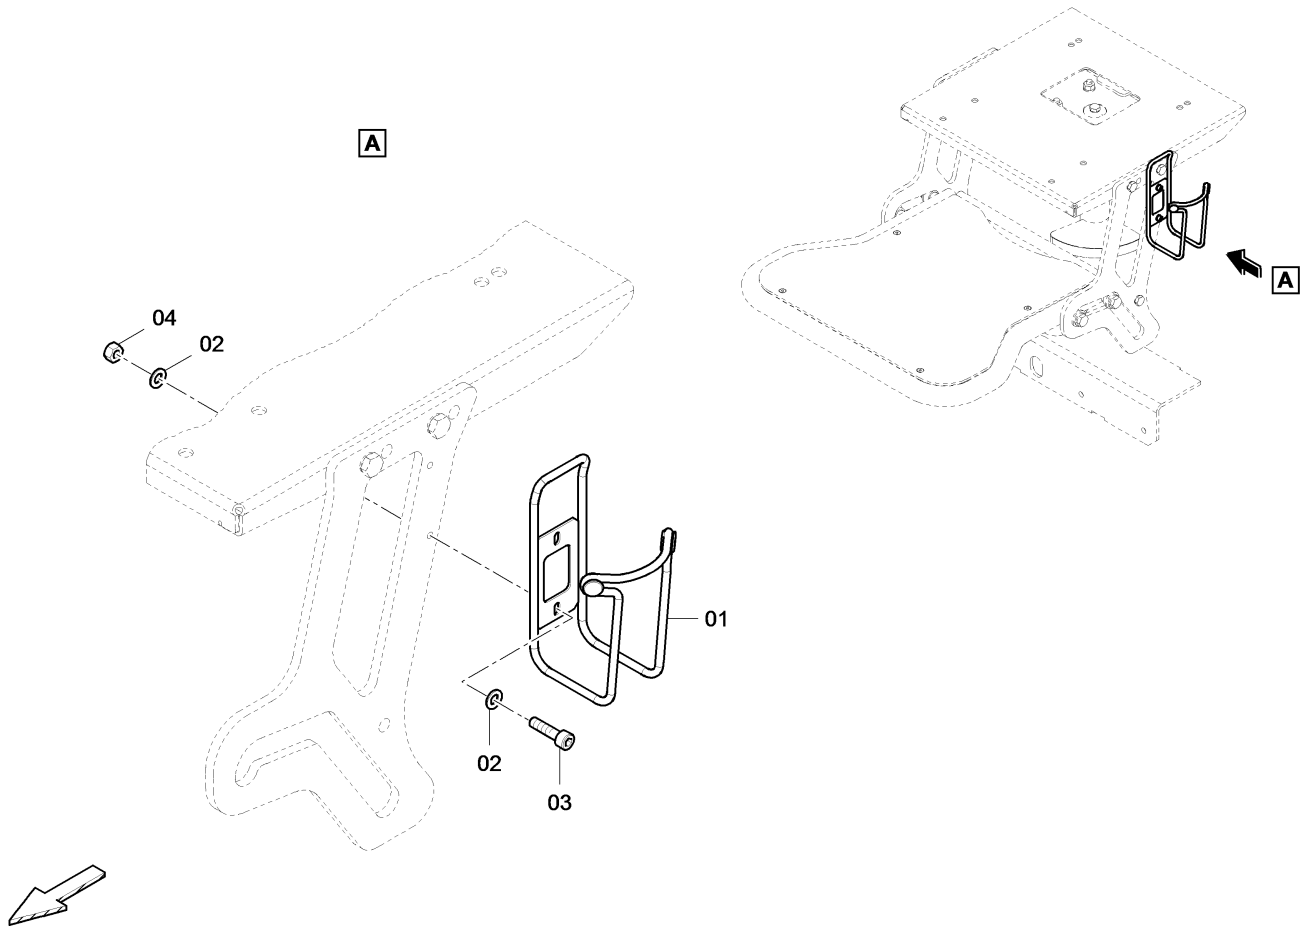

4812228342 Bottle holder 4812228342 Bottle holder

Item	Part No.	Name	Qty	L	C	SN INFO
1	4812011646	Bottle holder	2			
2	0301231800	Flat washer	8			
3	D937930170	Screw	4			
4	0266113904	Hexagon nut	4