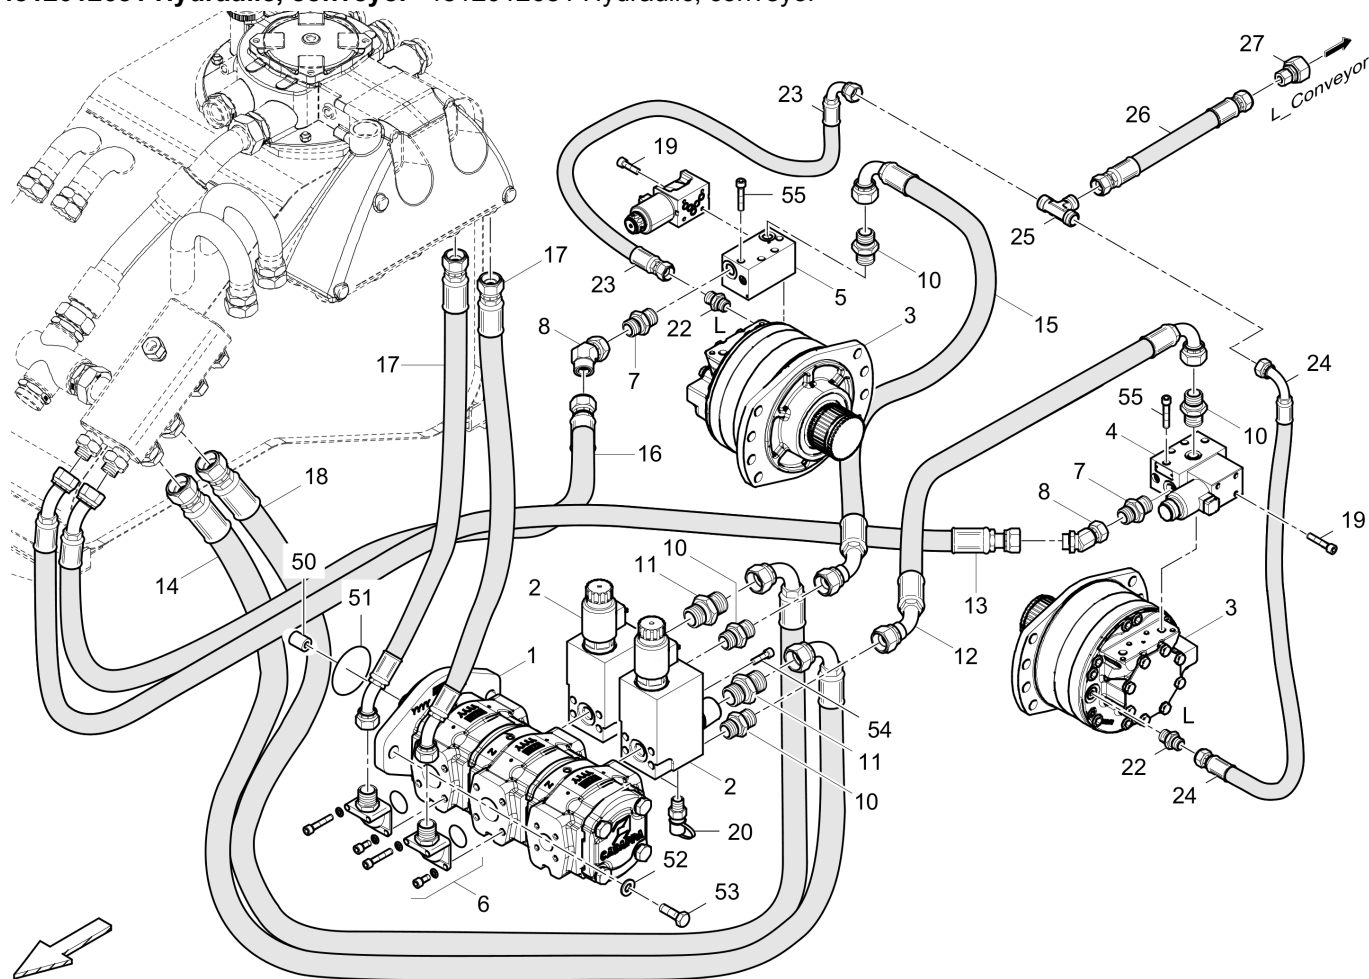

4812012681 Hydraulic, conveyor 4812012681 Hydraulic, conveyor

Item	Part No.	Name	Qty	L	C	SN INFO
1	4812010020	Gear pump	1			
2	4812010000	Flow control valve	2			
3	4812026521	Radial piston motor	2			
3.1	4812040231	Seal kit	1			
4	4812010974	Connecting plate, l.h.	1			
5	4812010925	Connecting plate, r.h.	1			
6	D961375835	Union	2			
6.1	4700508019	Cylinder screw	2			
6.2	4700508076	Screw	2			
6.3	D932208120	O-ring	1			
7	4812029382	Male connector	2			
8	D961355034	Elbow union	2			
10	D961935232	Male connector	4			
11	D961935211	Male connector	2			
12	4812037716	Hose	1			
13	4812032589	Hose	1			