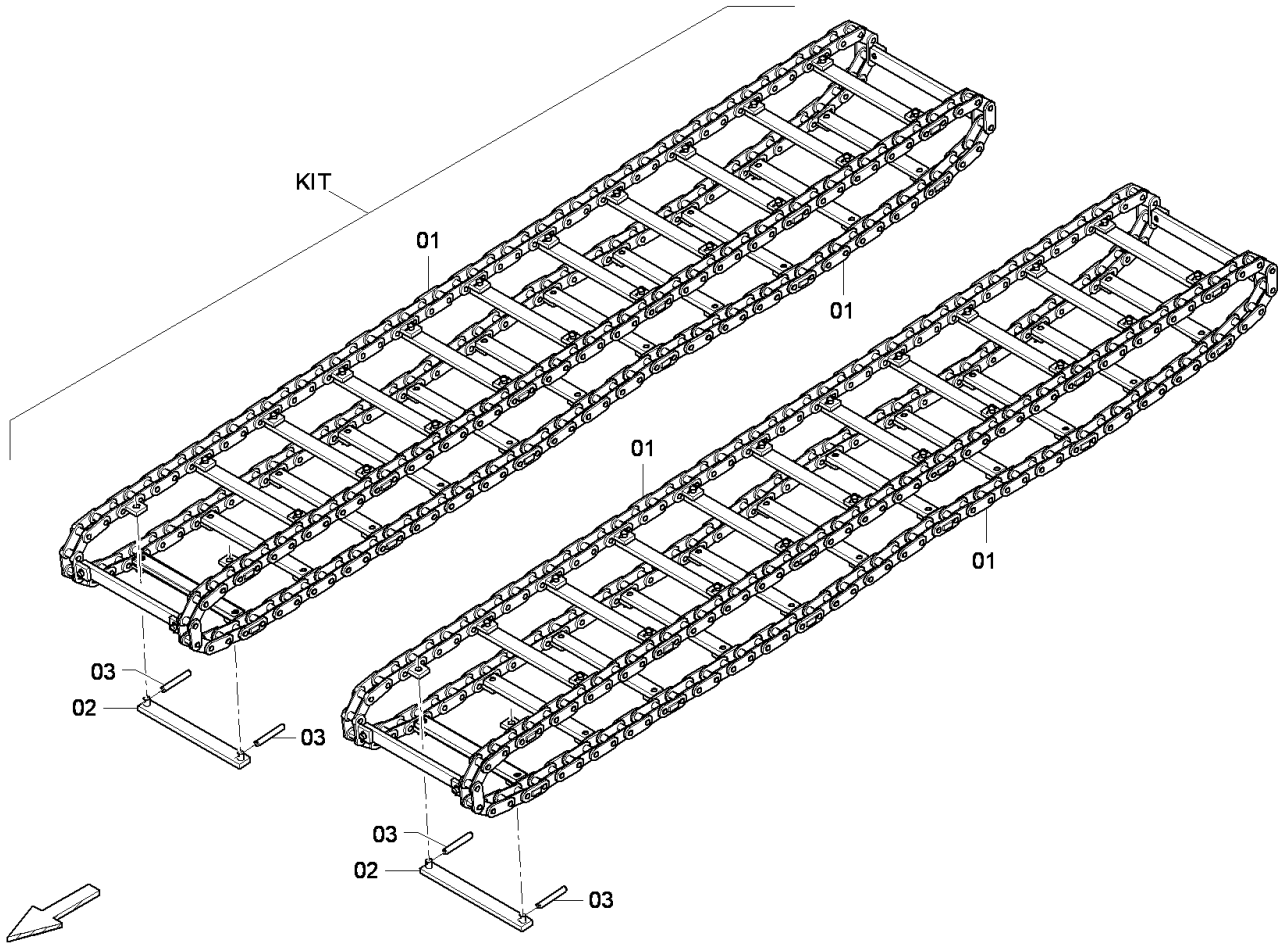

Conveyor kits 4812027444 Wear part kit conveyor chain, double bars

Item	Part No.	Name	Qty	L	C	SN INFO
KIT	4812027444	Wear part kit conveyor chain, double	1			
1	4812045200	Chain	4			
1_01	4812033970	Chain joint	1			
2	4812027533	Conveyor bar	48			
3	D931500924	Dowel pin	96			