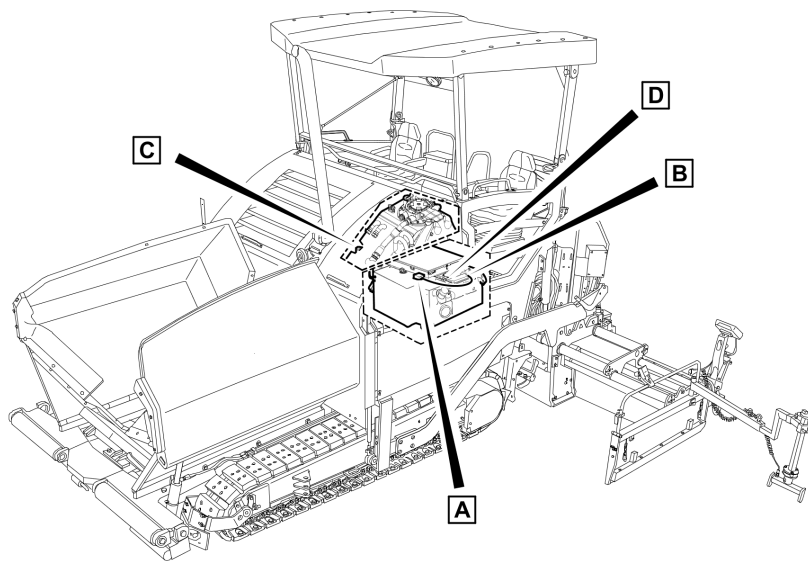

4812046340 Electric / heating 4812046340 Electric / heating

Item	Part No.	Name	Qty	L	C	SN INFO
1	4812046349	Fuse	1			
2	D977459519	Bridge, 2-fold				
3	D977730257	Relais				
5	4700792310	Relay 120A	1	A		
6	4812009670	Cable W50	1			

Comments for Page: 4812046340 Electric / heating

(L)OCAL REMARKS

A | en_US | ab/from 0G001282

A | de_DE | ab/from 0G001282