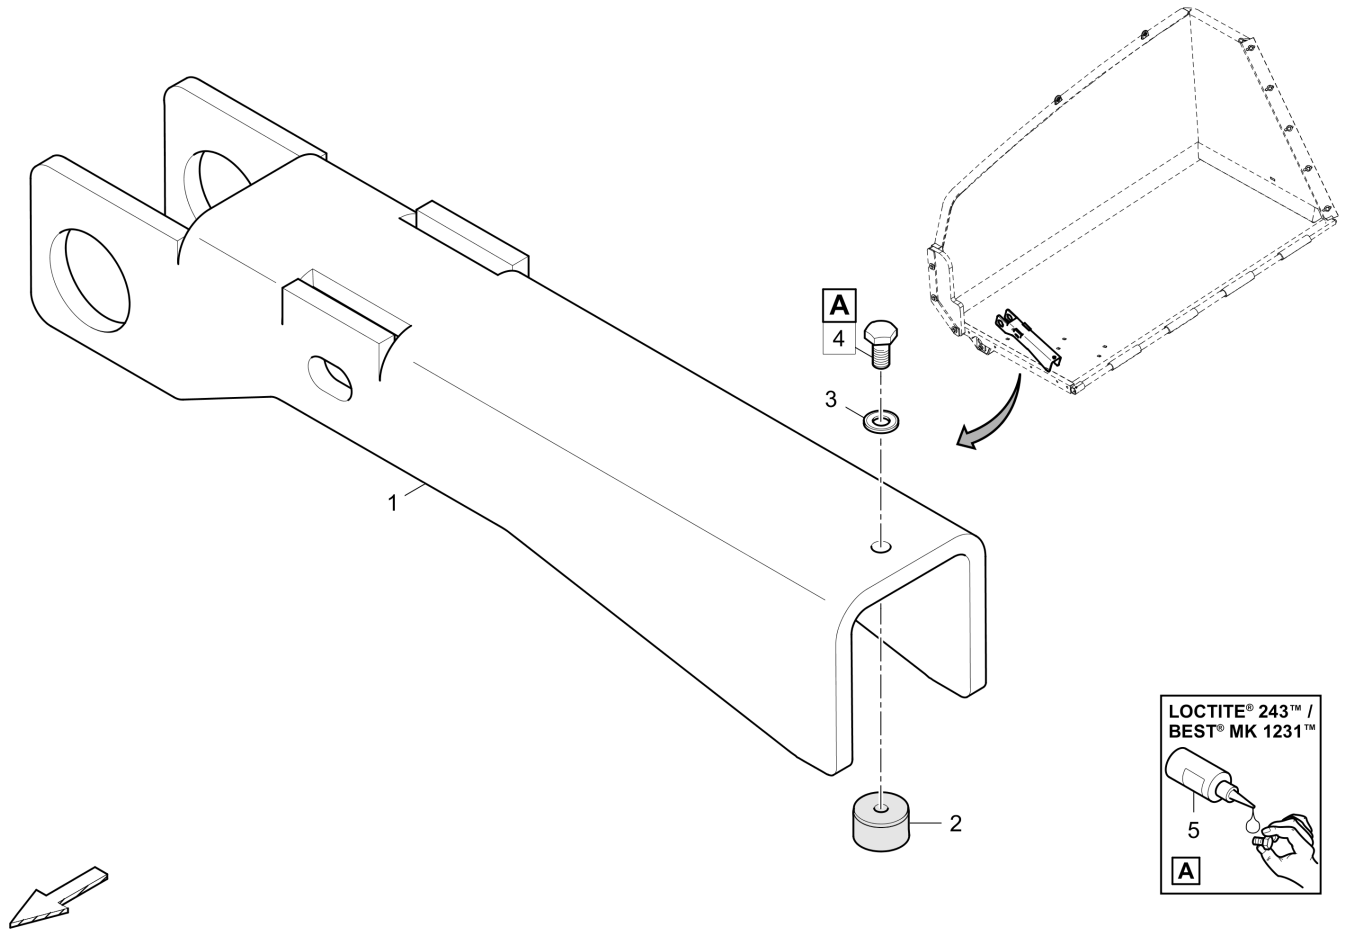

481229108 Hopper, l.h. 4812231436 Locking

Item	Part No.	Name	Qty	L	C	SN INFO
1	4812231437	Angle plate	1			
2	4812029437	Rubber buffer	1			
3	0301232100	Plain washer	1			
4	0147124603	Screw	1			
5	4747400034	Thread locking, 250ml	1