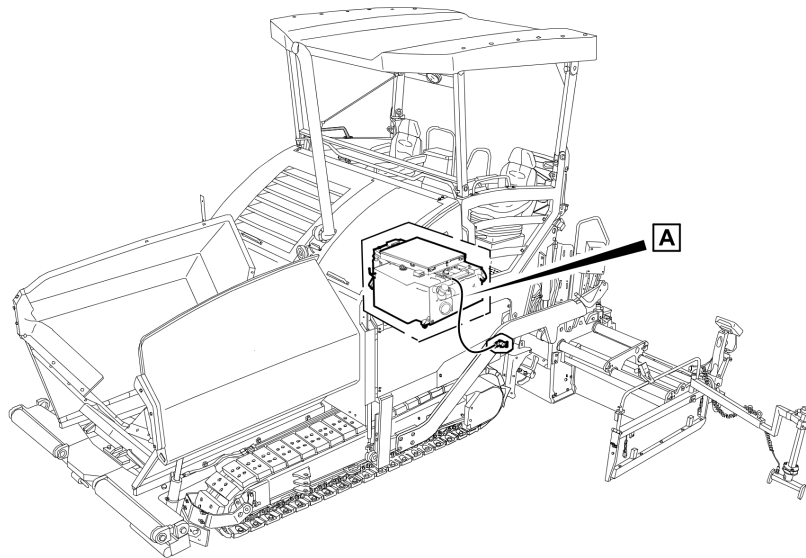

4812016455 Wiring 4812011129 Cable W7

Item	Part No.	Name	Qty	L	C	SN INFO
1	4812011129	Cable W7	1