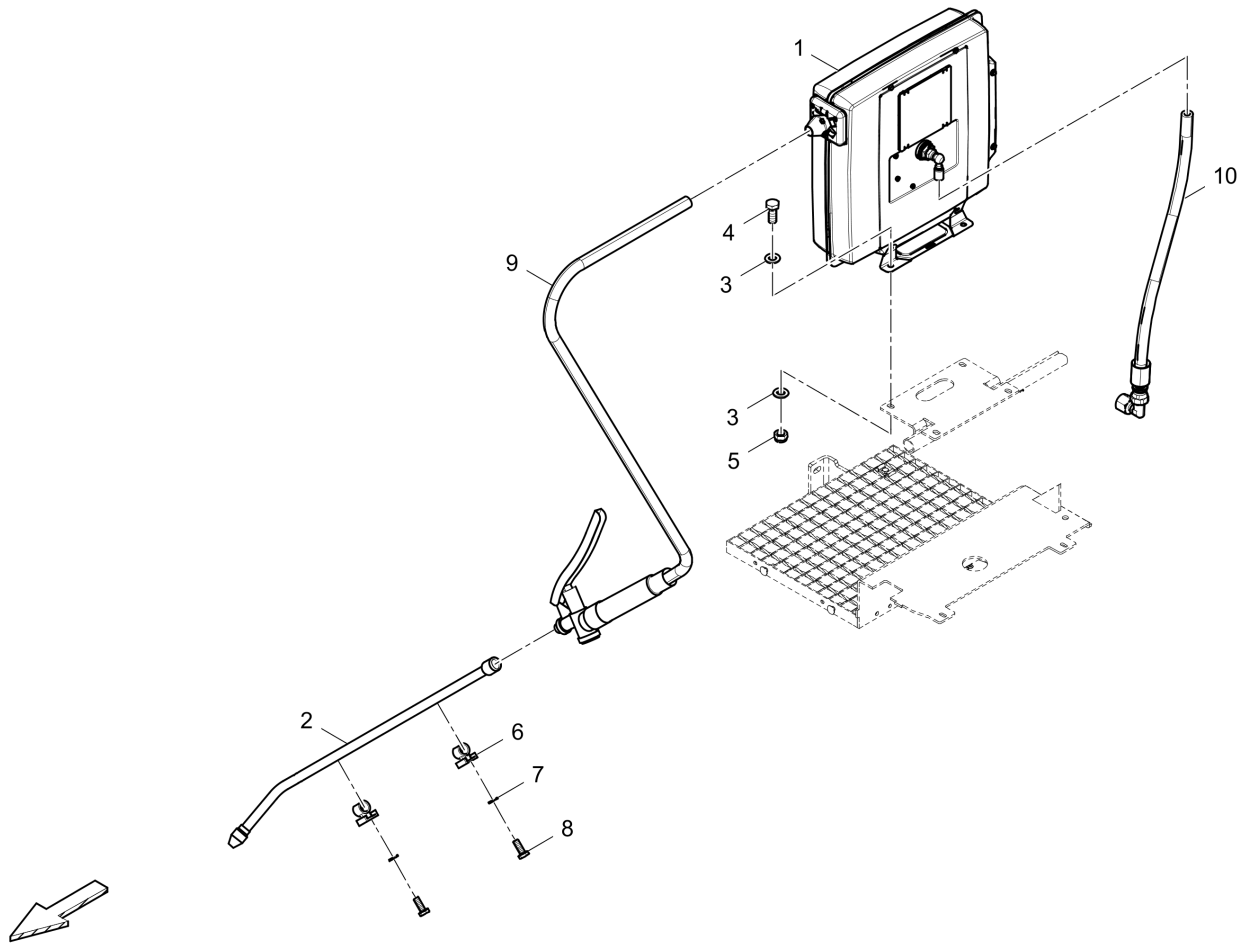

481227324 Emulsion spray system 4812232523 Hose reel

Item	Part No.	Name	Qty	L	C	SN INFO
1	4812232521	Hose reel	1			
2	D956166675	Splash pipe, cpl.	1			
2.1	D956192420	Nozzle	1			
3	0301233500	Plain washer	8			
4	0147132303	Hexagon bolt	4			
5	0291118802	Hexagon nut	4			
6	D953509710	Clip	2			
7	0333310045	Schnorr-lock washer	2			
8	0147124603	Screw	2			
9	4812232728	Hose	1			
10	4812232729	Hose	1			

Refer to Parts Online for the most up to date information. The printed information might be outdated.

Wed Oct 07 05:13:13 UTC 2020