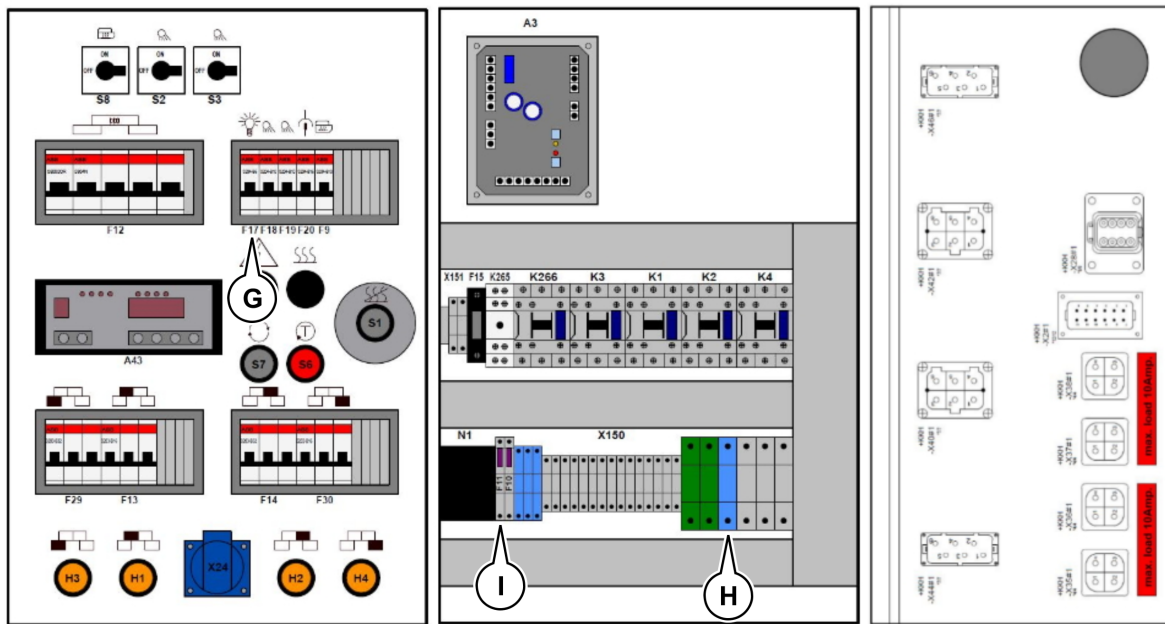

Item	Part No.	Name	Qty	L	C	SN INFO
110	4812014108	Foil stickers	1			
111	4812007357	Label	2