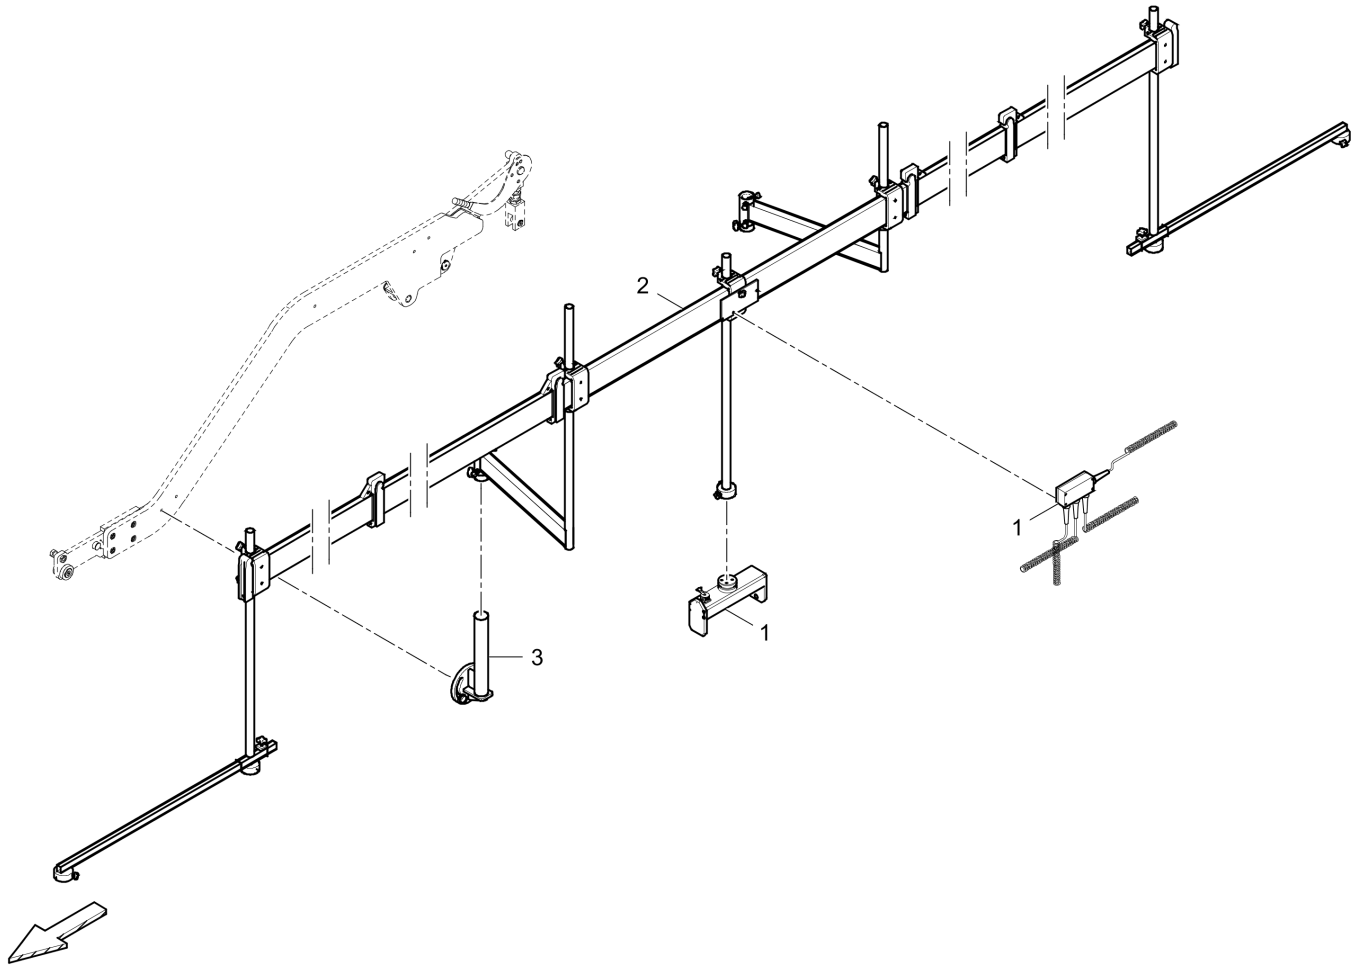

4812041999 Big Ski 13 m cpl. 4812041999 Big Ski 13 m cpl.

Item	Part No.	Name	Qty	L	C	SN INFO
1	4812038564	Electric parts big ski	1			
2	4812041925	Big Ski 13 m	1			
3	4812038560	Side arm support	1	A		
3	4812004304	Side arm support	1	B		

Comments for Page: 4812041999 Big Ski 13 m cpl.

(L)OCAL REMARKS

A | en_US | L=620mm

A | de_DE | L=620mm

B | en_US | L=330mm

B | de_DE | L=330mm

(L)OCAL REMARKS