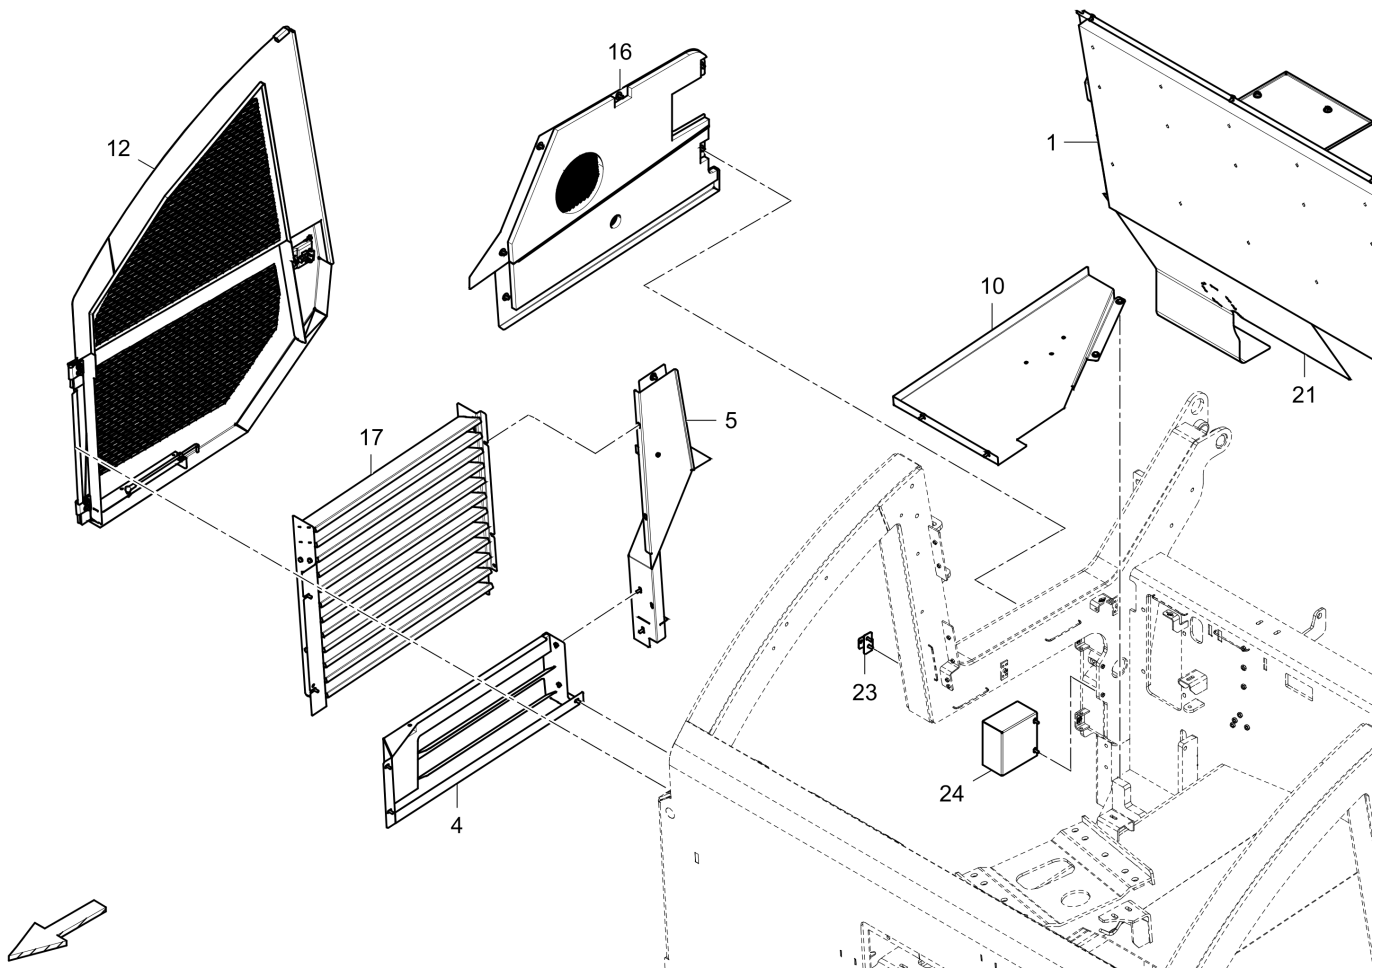

Item	Part No.	Name	Qty	L	C	SN INFO
1	4812200656	Bulk head	1			
2	4812228154	Hood support	1			
3	4812227092	Intermediate section	1			Valid from s/n G001536, ff
4	4812226899	Air guide, r.h., cpl.	1			
5	4812225657	Air guide, rear	1			
8	4812226902	Air guide, l.h., cpl.	1			
9	4812225682	Retainer	1			
10	4812225689	Cover	1			
11	4812225708	Door, l.h.	1			
12	4812225725	Door, r.h.	1			
13	4812227095	Engine hood, r.h. T4F	1			Valid from s/n G001536, ff
14	4812227088	Engine hood, l.h. T4F	1			Valid from s/n G001536, ff
15	4812226901	Covering center part, l.h., cpl.	1			
16	4812233556	Covering center part, r.h.	1			
17	4812226463	Disc frame, cpl.	1			
20	4812008405	Carrier	1			
21	4812009008	Isolation	1			

Refer to Parts Online for the most up to date information. The printed information might be outdated.

Wed Oct 07 05:05:42 UTC 2020