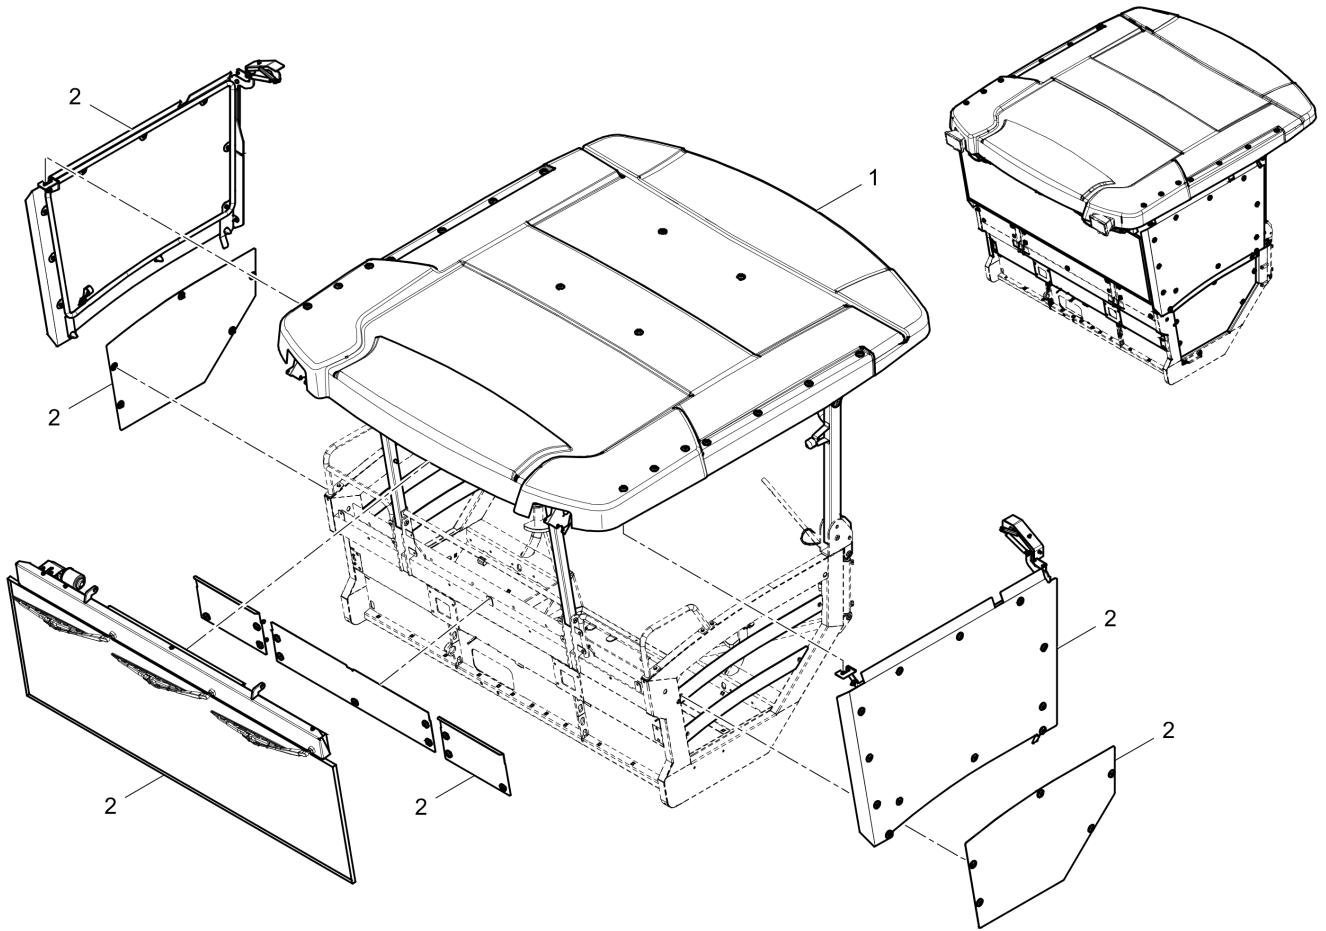

4812018369 Weather protection house cpl. 4812018369 Weather protection house cpl.

Item	Part No.	Name	Qty	L	C	SN INFO
1	4812018363	Umbrella roof	1			
2	4812225610	Weather protecting house	1			

Refer to Parts Online for the most up to date information. The printed information might be outdated.

Wed Oct 07 05:06:20 UTC 2020