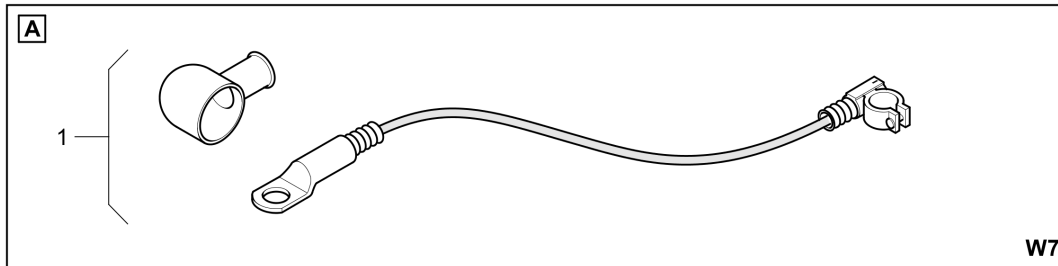

4812016455 Wiring 4812011129 Cable W7

Item	Part No.	Name	Qty	L	C	SN INFO
1	4812011129	Cable W7	1