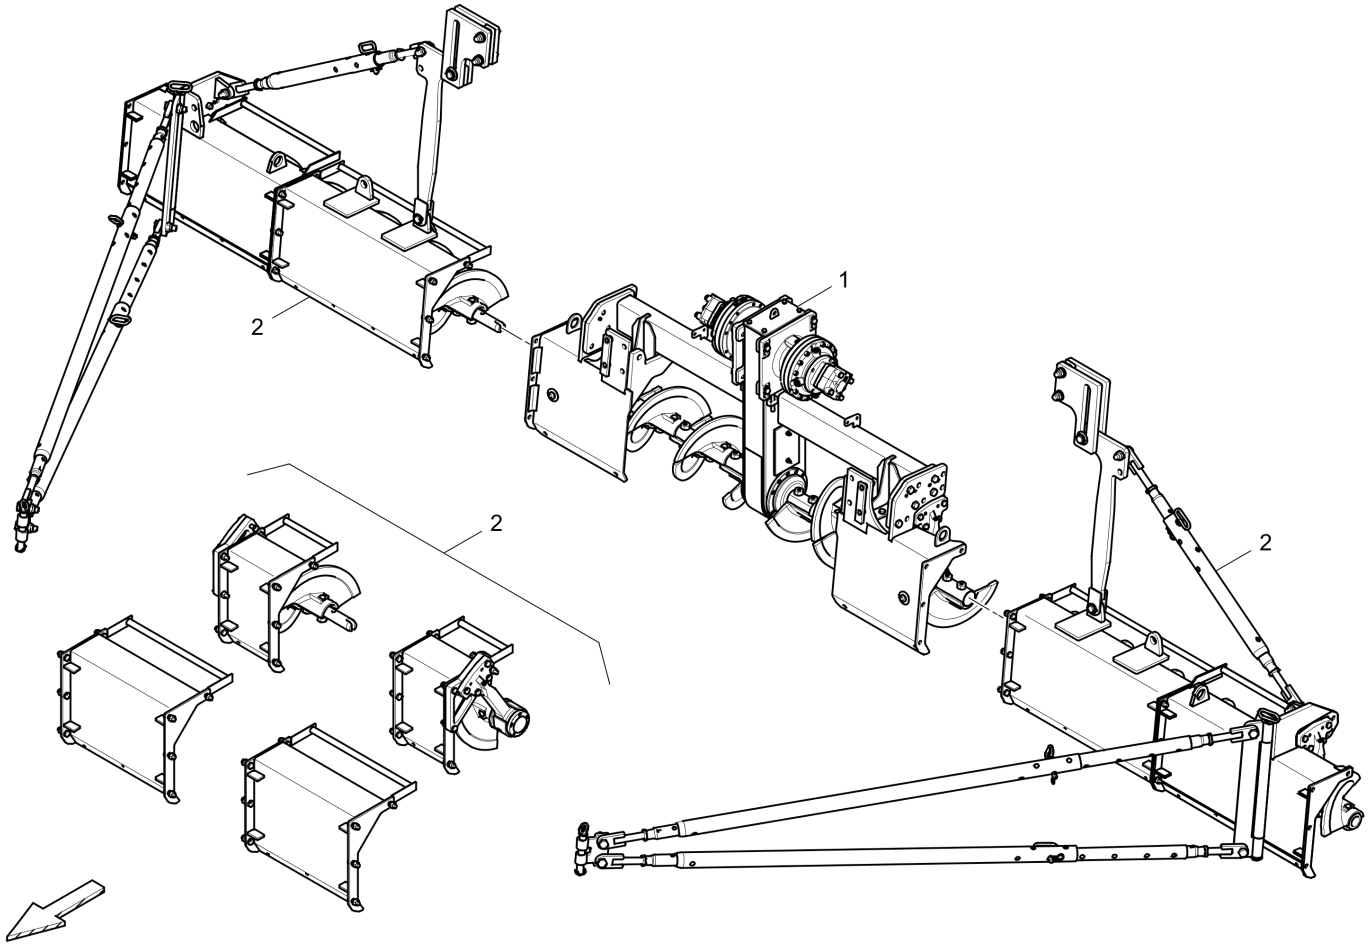

4812233049 Auger Ø380mm, 6.34m 4812233049 Auger Ø380mm, 6.34m

Item	Part No.	Name	Qty	L	C	SN INFO
1	4812233020	Auger Ø380mm, basic width	1			
2	4812047201	Extension part f. auger Ø380mm	1