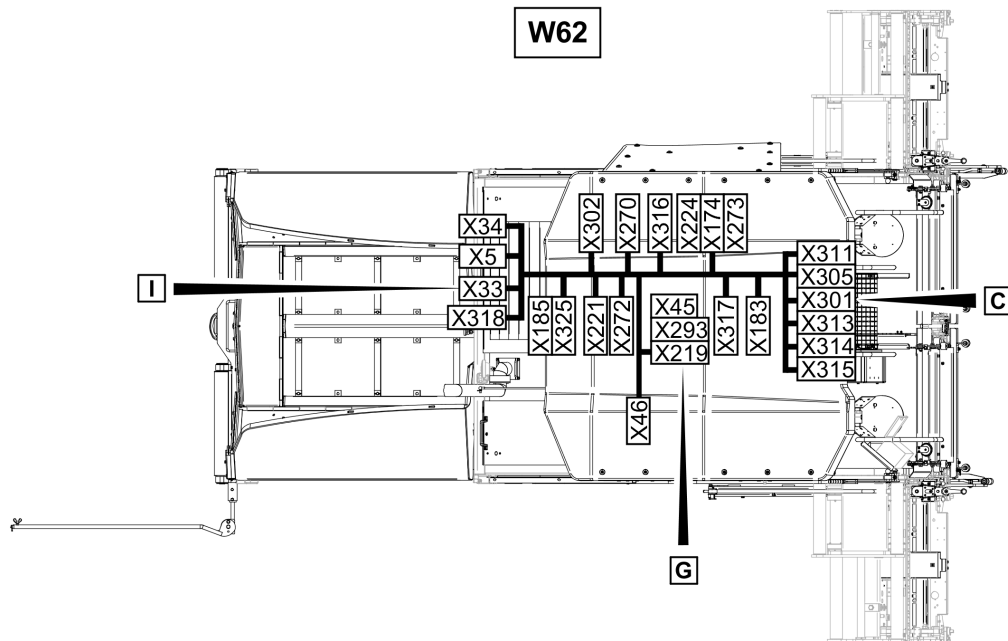

Referenced Pages

Gr.08 Split gear box	327
4812026129 Pump	330
4812026140 Pump	331
4812026132 Pump	332
4812018529 Pump	333