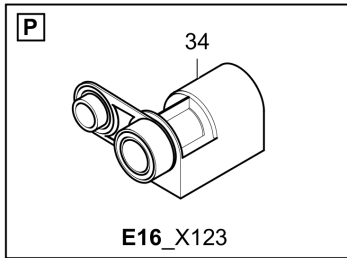

Item	Part No.	Name	Qty	L	C	SN INFO
1	D977453085	Fuse	1			
2	D977459520	Bridge, 4-fold	1			
2	D977459519	Bridge, 2-fold	1			Optional
3	4700903640	Battery disconnecter	1			
3.1	4700903641	Battery key	1			
4	4700903641	Battery key	1			
5	4700792310	Relay 120A	1			
9		Battery	1			
10	4812010133	Temperature sensor	1			
11	4700999014	Horn	1			
12	4812032169	Pressure switch	1			
13	4812039057	Pressure switch	1			
17	4812019820	Revolution sensor	1			
18	D977808111	Warning signal lamp left	1			
19	D977808121	Warning signal lamp right	1			
22	D977730257	Relais	1			
24	4812032565	Coolant level sensor	1			

Refer to Parts Online for the most up to date information. The printed information might be outdated.

Wed Oct 07 05:10:39 UTC 2020