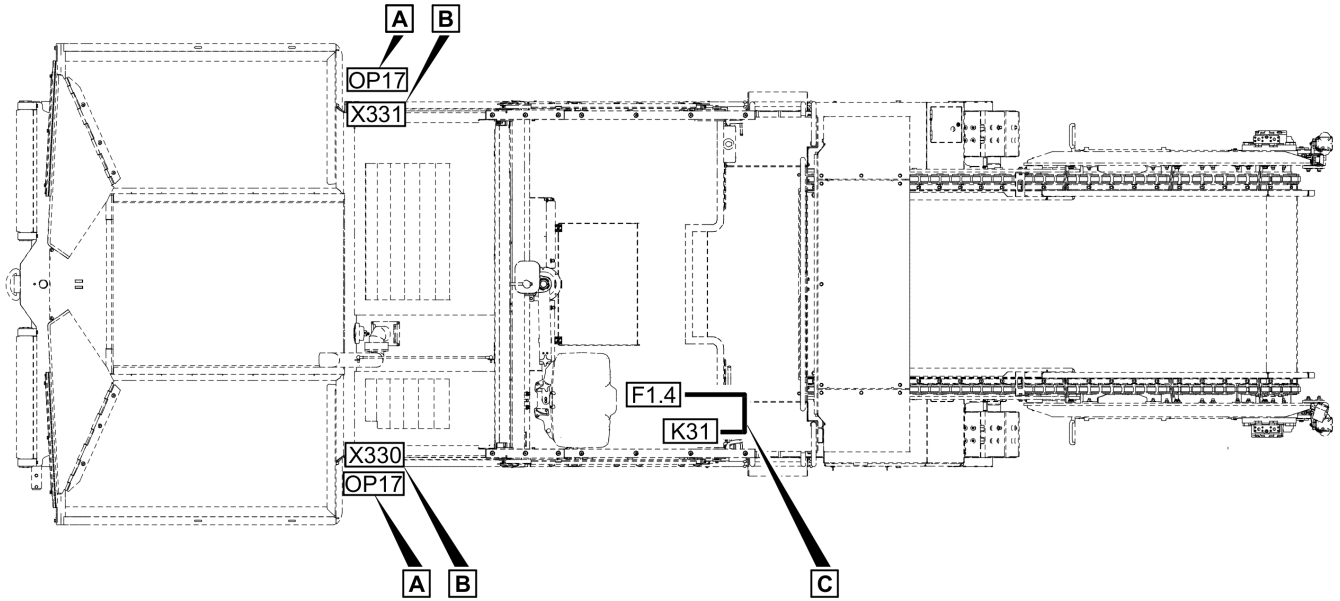

EI. Shining balloon 4812237869 EI. Shining balloon

Item	Part No.	Name	Qty	L	C	SN INFO
1	4812215141	Shining balloon	1			
3	D977453081	Fuse	1			
15	4812006840	Socket	2			
16	D977416516	Counter nut	2			
17	4700792310	Relay 120A	1			
18	4812004992	Quick fastening	2			
19	D977455758	Fuse holder	1			
20	4812009241	Cable W31	1			
21	4812200749	Cable W34	1			
22	0160099737	Flat head screw	2			

Refer to Parts Online for the most up to date information. The printed information might be outdated.

Wed Oct 07 08:59:22 UTC 2020