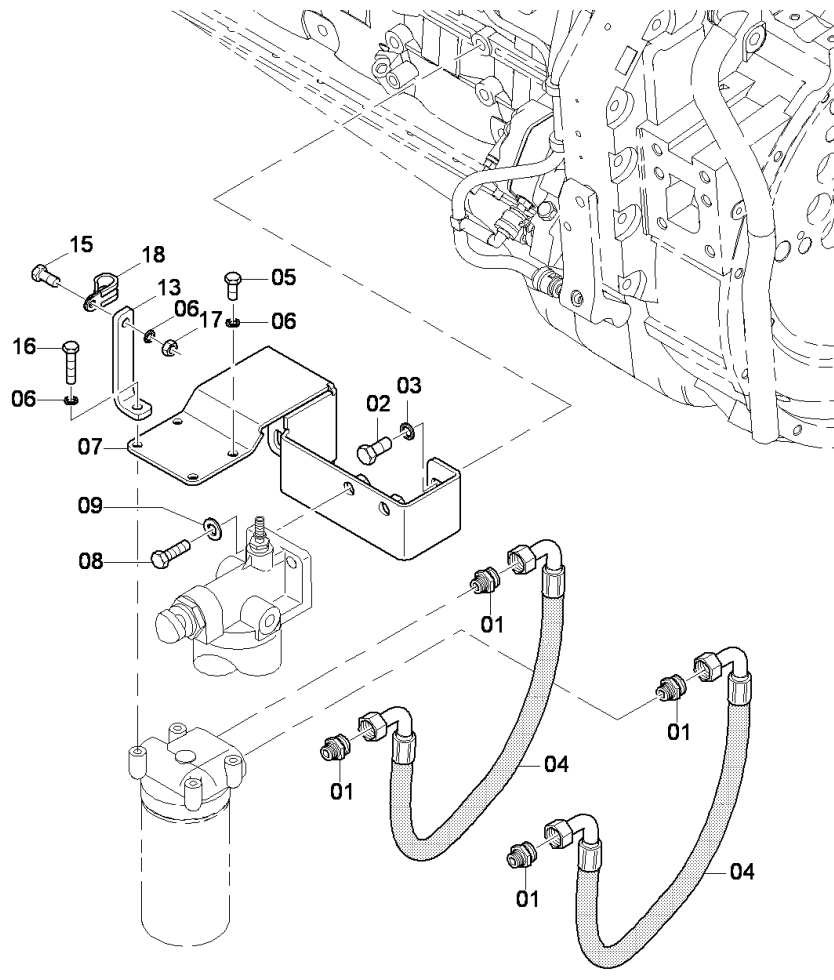

Referenced Pages

4812226476 Quadrant 546

Attaching parts 4812030294 Attaching parts

Split gear 4812039759 Split gear

Item	Part No.	Name	Qty	L	C	SN INFO
1	4812009405	Split gear	1			from sn 0G001274, 1417, 1419, 1422, ff.
1	4812071339	Split gear	1			Valid for s/n G003285 - 3289, 3300, 3303, 3323, 3324, 3342, 3356, 3369, 3384, 3385, 3406 - 3408, 3410, 3436, 3446, 3449, 3456, 3457, 3459, 3460, 3464 - 3467, 3470, 3473 - 3481, 3483, ff
2	4812009002	Engine clutch	1			
3	0147136403	Hexagon bolt	12			
4	0301234400	Plain washer	12			
6	4812037689	Gear oil drain	1			
7	4812031939	O-ring	2			
8	D932218258	O-ring	3			