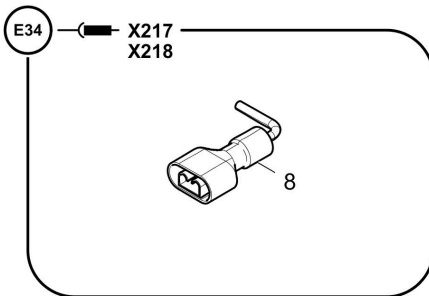

Item	Part No.	Name	Qty	L	C	SN INFO
21	4812035681	Clamp	1			
22	4812009305	Hose	1			
23	4812046324	Hose	1			
24	4812008583	Air intake	1			
25	0333310051	Lock washer	8			
26	0266211100	Nut hexagon	4			
27	0147132203	Hexagon head screw	10			
28	4812033471	Pressure switch	1			
29	4812037177	Insulating board	1			
30	4812037179	Insulating board	1			
31	4812037176	Insulating board	1			
32	4812037159	Insulating board	1			
33	4812046485	Hose	1			
34	D934362129	Clamp	1			
35	4812012121	Expansion tank	1			
35	4812235184	Expansion tank	1			Valid from s/n G002785, ff
35.1	4812235183	Expansion tank	1			
35.2	4812012153	Cap	1			
35.3	4812012171	Level indicator	1			
35.4	4812023389	Connecting tube	1			
35.5	4812002486	Thread sealing product	1			
36	4812044983	Retainer	1			
37	4812046486	Hose	1			
38	4812046517	Hose	1			
39	4812074427	Hose	1			
40	4812074428	Hose	1			
41	D939505023	Washer	2			
42	0266211000	Hexagon nut	4			
43	4812007252	Hose	1			
44	0147132303	Hexagon bolt	6			
47	D934400090	Clamp	2			
48	4812011520	Retainer	1			
49	D930280167	Edge protection x m	1			
50	4812011506	Clamp	1			
51	0147132003	Hex. head screw	1			
52	4812012430	Air filter cpl.	1			
53	4812018943	Clamp hoses package	2			
53.1	D934349115	Clamp	1			

Refer to Parts Online for the most up to date information. The printed information might be outdated.

Wed Oct 07 08:49:45 UTC 2020