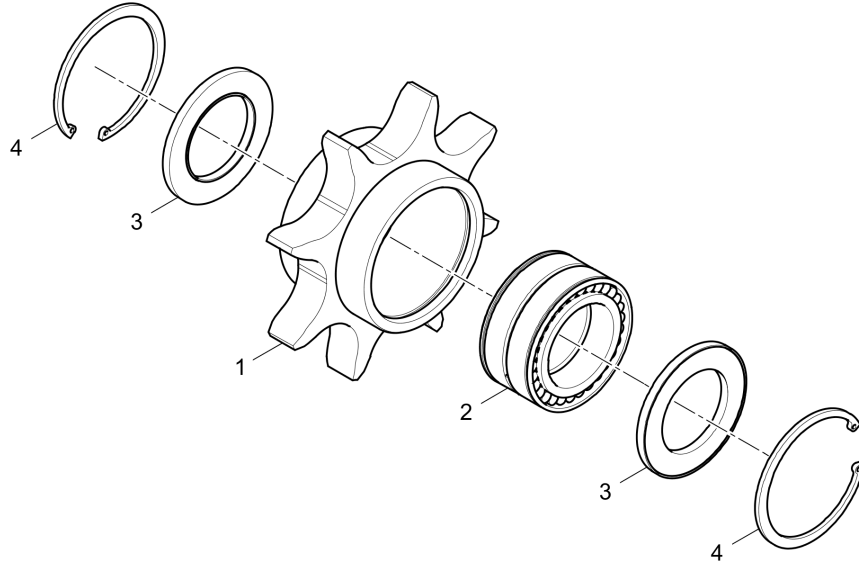

Referenced Pages

4812045698 Cover 881

Reversing 4812042094 Bearing

Item	Part No.	Name	Qty	L	C	SN INFO
1	D702060604	Sprocket	1			
2	D935229759	Bearing	1			
3	D932788473	Seal ring	2			
4	D936032112	Circlip	2			