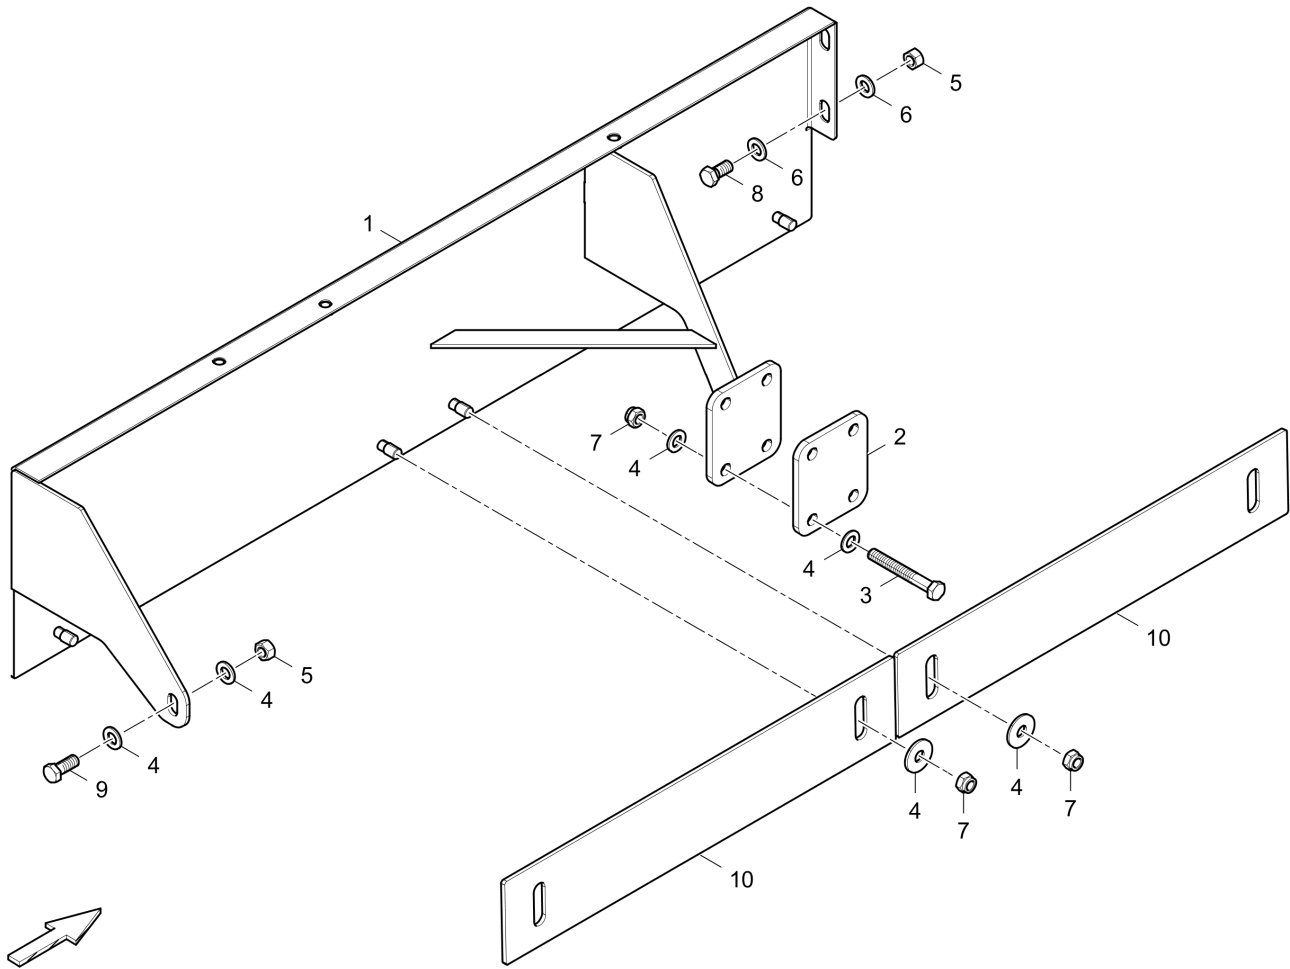

Side plate, r.h. 4812063586 Side plate, r.h.

Item	Part No.	Name	Qty	L	C	SN INFO
1	4812077127	Side plate, r.h.	1			
2	4812062238	Plate	1			
3	0147141303	Screw	4			
4	0301235800	Plain washer	14			
5	0266211200	Hexagon nut	3			
6	0300013042	Flat washer	4			
7	5730008013	Hexagon nut	8			
8	0147140003	Screw	2			
9	0147140103	Screw	1			
10	4812076690	Wear shield	2			

Refer to Parts Online for the most up to date information. The printed information might be outdated.

Wed Oct 07 08:53:41 UTC 2020