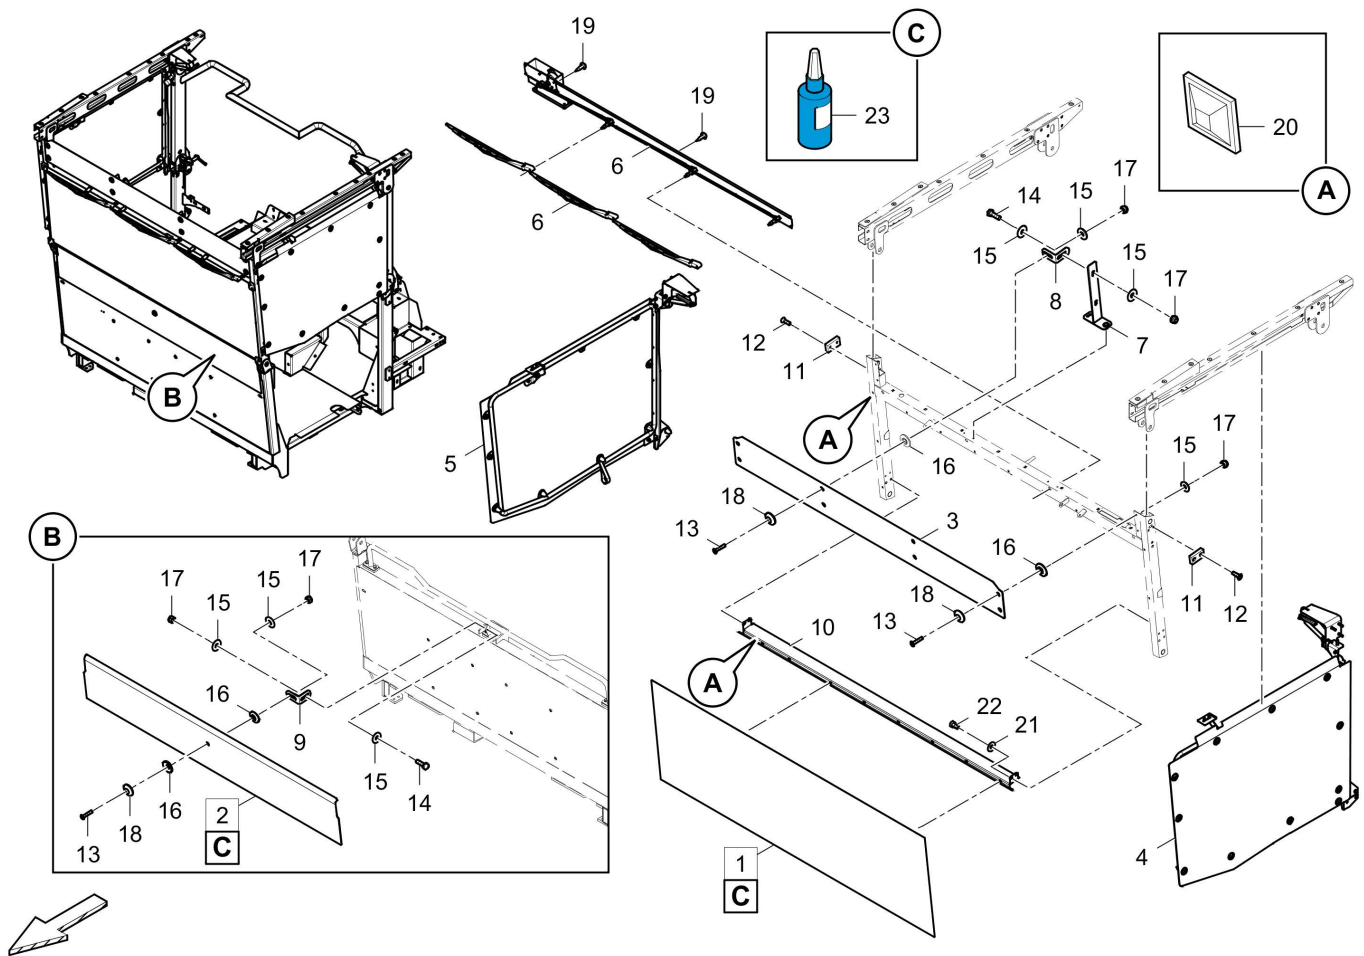

End pipe / rotary feedthrough 4812037585 Joint rod

Item	Part No.	Name	Qty	L	C	SN INFO
1	4812037584	Joint rod	1			
2	D934801416	Angle joint	2			

Referenced Pages

4812226167 Hand rail, l.h. 357

Weather protection house from s/n 0G001460, FG001602, ff 4812225541A Weather protection house