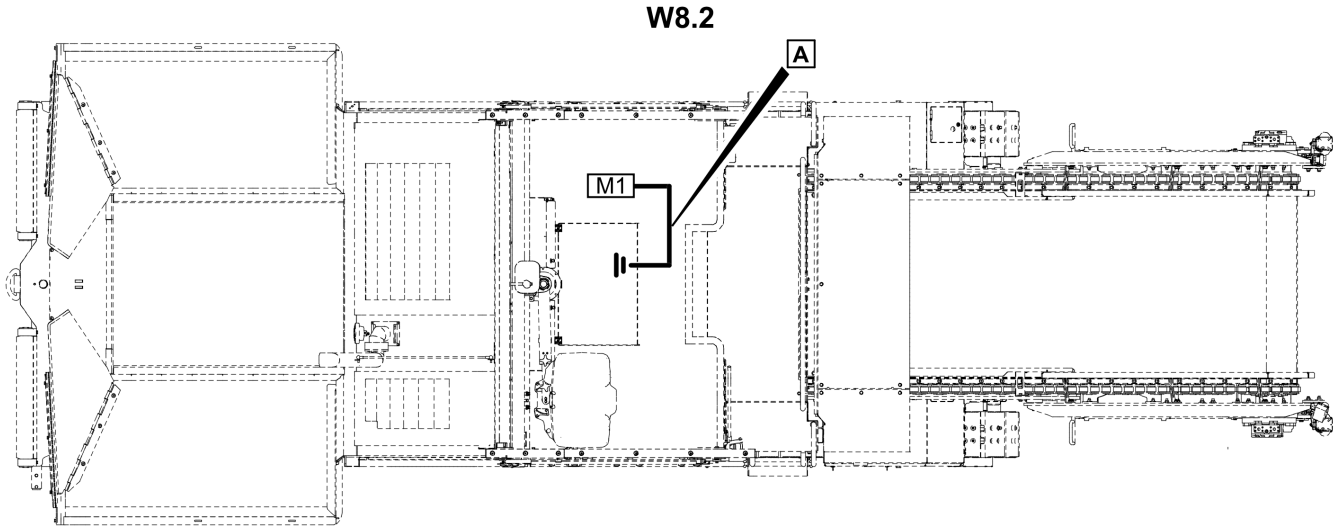

4812044109 Cable W8.2 4812044109 Cable W8.2

Item	Part No.	Name	Qty	L	C	SN INFO
1	4812044109	Cable W8.2	1