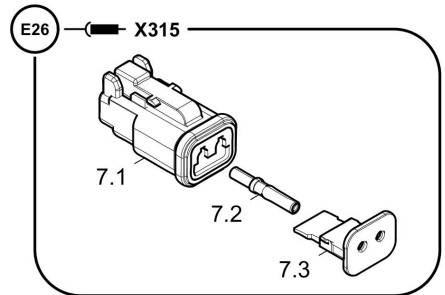

Item	Part No.	Name	Qty	L	C	SN INFO
21	4812035681	Clamp	1			
22	4812009305	Hose	1			
23	4812046324	Hose	1			
24	4812008583	Air intake	1			
25	0333310051	Lock washer	8			
26	0266211100	Nut hexagon	4			
27	0147132203	Hexagon head screw	10			
28	4812033471	Pressure switch	1			
29	4812037177	Insulating board	1			
30	4812037179	Insulating board	1			
31	4812037176	Insulating board	1			
32	4812037159	Insulating board	1			
33	4812046485	Hose	1			
34	D934362129	Clamp	1			
35	4812012121	Expansion tank	1			
35	4812235184	Expansion tank	1			Valid from s/n G002785, ff
35.1	4812235183	Expansion tank	1			
35.2	4812012153	Cap	1			
35.3	4812012171	Level indicator	1			
35.4	4812023389	Connecting tube	1			
35.5	4812002486	Thread sealing product	1			
36	4812044983	Retainer	1			
37	4812046486	Hose	1			
38	4812046517	Hose	1			
39	4812074427	Hose	1			
40	4812074428	Hose	1			
41	D939505023	Washer	2			
42	0266211000	Hexagon nut	4			
43	4812007252	Hose	1			
44	0147132303	Hexagon bolt	6			
47	D934400090	Clamp	2			
48	4812011520	Retainer	1			
49	D930280167	Edge protection x m	1			
50	4812011506	Clamp	1			
51	0147132003	Hex. head screw	1			
52	4812012430	Air filter cpl.	1			
53	4812018943	Clamp hoses package	2			
53.1	D934349115	Clamp	1			

Refer to Parts Online for the most up to date information. The printed information might be outdated.

Wed Oct 07 08:49:45 UTC 2020