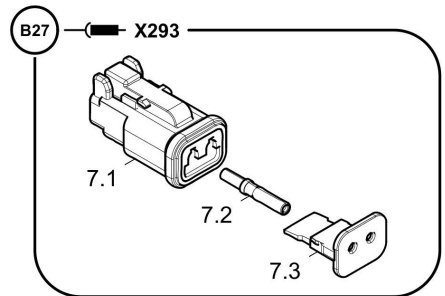

Item	Part No.	Name	Qty	L	C	SN INFO
21	4812035681	Clamp	1			
22	4812009305	Hose	1			
23	4812046324	Hose	1			
24	4812008583	Air intake	1			
25	0333310051	Lock washer	8			
26	0266211100	Nut hexagon	4			
27	0147132203	Hexagon head screw	10			
28	4812033471	Pressure switch	1			
29	4812037177	Insulating board	1			
30	4812037179	Insulating board	1			
31	4812037176	Insulating board	1			
32	4812037159	Insulating board	1			
33	4812046485	Hose	1			
34	D934362129	Clamp	1			
35	4812012121	Expansion tank	1			
35	4812235184	Expansion tank	1			Valid from s/n G002785, ff
35.1	4812235183	Expansion tank	1			
35.2	4812012153	Cap	1			
35.3	4812012171	Level indicator	1			
35.4	4812023389	Connecting tube	1			
35.5	4812002486	Thread sealing product	1			
36	4812044983	Retainer	1			
37	4812046486	Hose	1			
38	4812046517	Hose	1			
39	4812074427	Hose	1			
40	4812074428	Hose	1			
41	D939505023	Washer	2			
42	0266211000	Hexagon nut	4			
43	4812007252	Hose	1			
44	0147132303	Hexagon bolt	6			
47	D934400090	Clamp	2			
48	4812011520	Retainer	1			
49	D930280167	Edge protection x m	1			
50	4812011506	Clamp	1			
51	0147132003	Hex. head screw	1			
52	4812012430	Air filter cpl.	1			
53	4812018943	Clamp hoses package	2			
53.1	D934349115	Clamp	1			

Refer to Parts Online for the most up to date information. The printed information might be outdated.

Wed Oct 07 08:49:45 UTC 2020