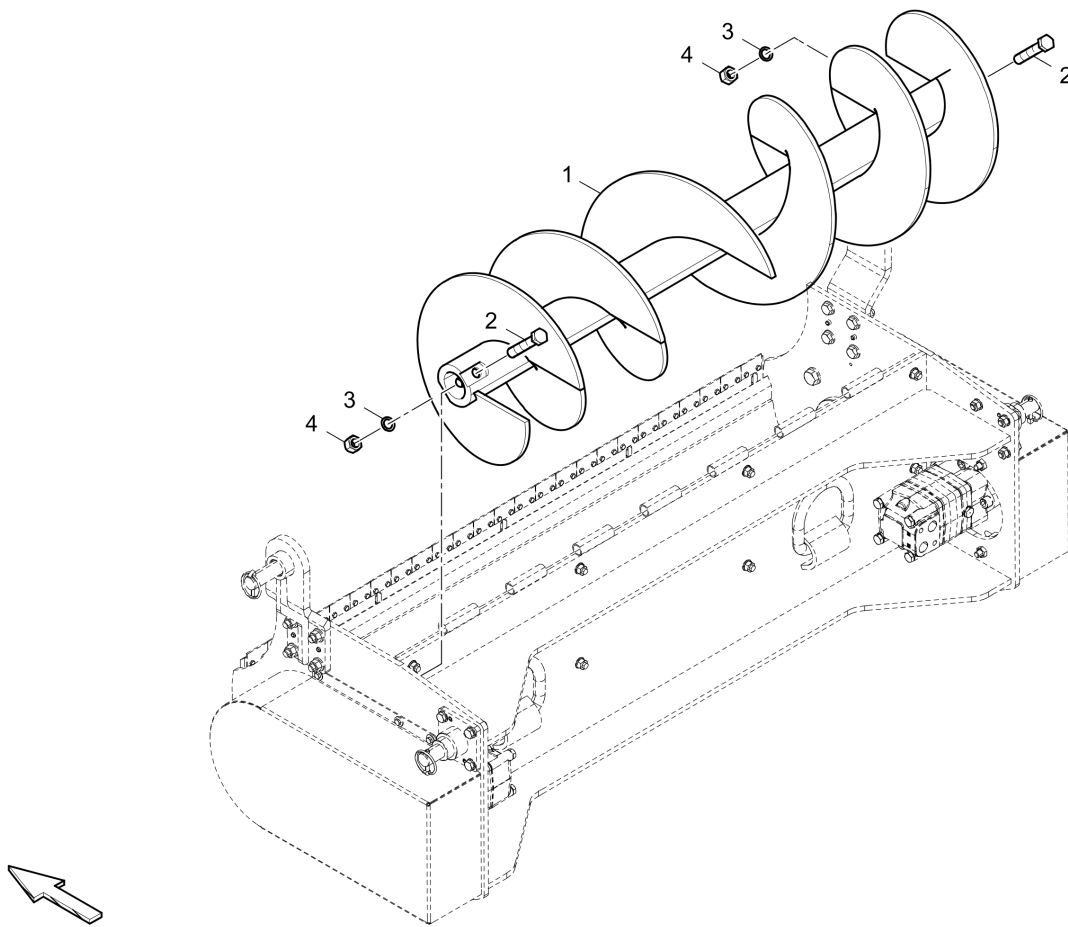

Auger 4812063132 Auger

Item	Part No.	Name	Qty	L	C	SN INFO
1	4812063130	Auger	1			
2	4812216480	Hexagon head screw	2			
3	0333310042	Schnorr-lock washer	2			
4	4812215922	Hexagon nut	2