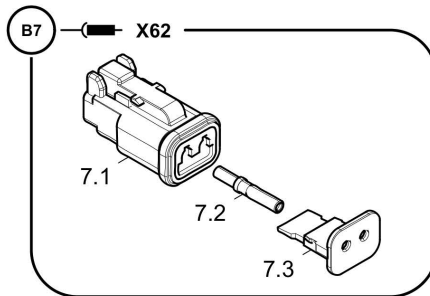

Item	Part No.	Name	Qty	L	C	SN INFO
21	4812035681	Clamp	1			
22	4812009305	Hose	1			
23	4812046324	Hose	1			
24	4812008583	Air intake	1			
25	0333310051	Lock washer	8			
26	0266211100	Nut hexagon	4			
27	0147132203	Hexagon head screw	10			
28	4812033471	Pressure switch	1			
29	4812037177	Insulating board	1			
30	4812037179	Insulating board	1			
31	4812037176	Insulating board	1			
32	4812037159	Insulating board	1			
33	4812046485	Hose	1			
34	D934362129	Clamp	1			
35	4812012121	Expansion tank	1			
35	4812235184	Expansion tank	1			Valid from s/n G002785, ff
35.1	4812235183	Expansion tank	1			
35.2	4812012153	Cap	1			
35.3	4812012171	Level indicator	1			
35.4	4812023389	Connecting tube	1			
35.5	4812002486	Thread sealing product	1			
36	4812044983	Retainer	1			
37	4812046486	Hose	1			
38	4812046517	Hose	1			
39	4812074427	Hose	1			
40	4812074428	Hose	1			
41	D939505023	Washer	2			
42	0266211000	Hexagon nut	4			
43	4812007252	Hose	1			
44	0147132303	Hexagon bolt	6			
47	D934400090	Clamp	2			
48	4812011520	Retainer	1			
49	D930280167	Edge protection x m	1			
50	4812011506	Clamp	1			
51	0147132003	Hex. head screw	1			
52	4812012430	Air filter cpl.	1			
53	4812018943	Clamp hoses package	2			
53.1	D934349115	Clamp	1			

Refer to Parts Online for the most up to date information. The printed information might be outdated.

Wed Oct 07 08:49:45 UTC 2020