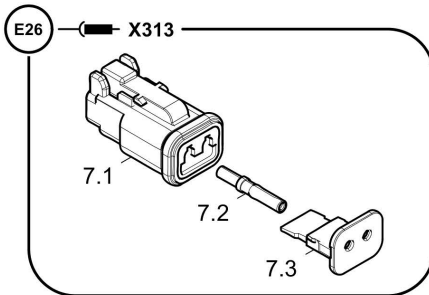

Item	Part No.	Name	Qty	L	C	SN INFO
21	4812035681	Clamp	1			
22	4812009305	Hose	1			
23	4812046324	Hose	1			
24	4812008583	Air intake	1			
25	0333310051	Lock washer	8			
26	0266211100	Nut hexagon	4			
27	0147132203	Hexagon head screw	10			
28	4812033471	Pressure switch	1			
29	4812037177	Insulating board	1			
30	4812037179	Insulating board	1			
31	4812037176	Insulating board	1			
32	4812037159	Insulating board	1			
33	4812046485	Hose	1			
34	D934362129	Clamp	1			
35	4812012121	Expansion tank	1			
35	4812235184	Expansion tank	1			Valid from s/n G002785, ff
35.1	4812235183	Expansion tank	1			
35.2	4812012153	Cap	1			
35.3	4812012171	Level indicator	1			
35.4	4812023389	Connecting tube	1			
35.5	4812002486	Thread sealing product	1			
36	4812044983	Retainer	1			
37	4812046486	Hose	1			
38	4812046517	Hose	1			
39	4812074427	Hose	1			
40	4812074428	Hose	1			
41	D939505023	Washer	2			
42	0266211000	Hexagon nut	4			
43	4812007252	Hose	1			
44	0147132303	Hexagon bolt	6			
47	D934400090	Clamp	2			
48	4812011520	Retainer	1			
49	D930280167	Edge protection x m	1			
50	4812011506	Clamp	1			
51	0147132003	Hex. head screw	1			
52	4812012430	Air filter cpl.	1			
53	4812018943	Clamp hoses package	2			
53.1	D934349115	Clamp	1			

Refer to Parts Online for the most up to date information. The printed information might be outdated.

Wed Oct 07 08:49:45 UTC 2020