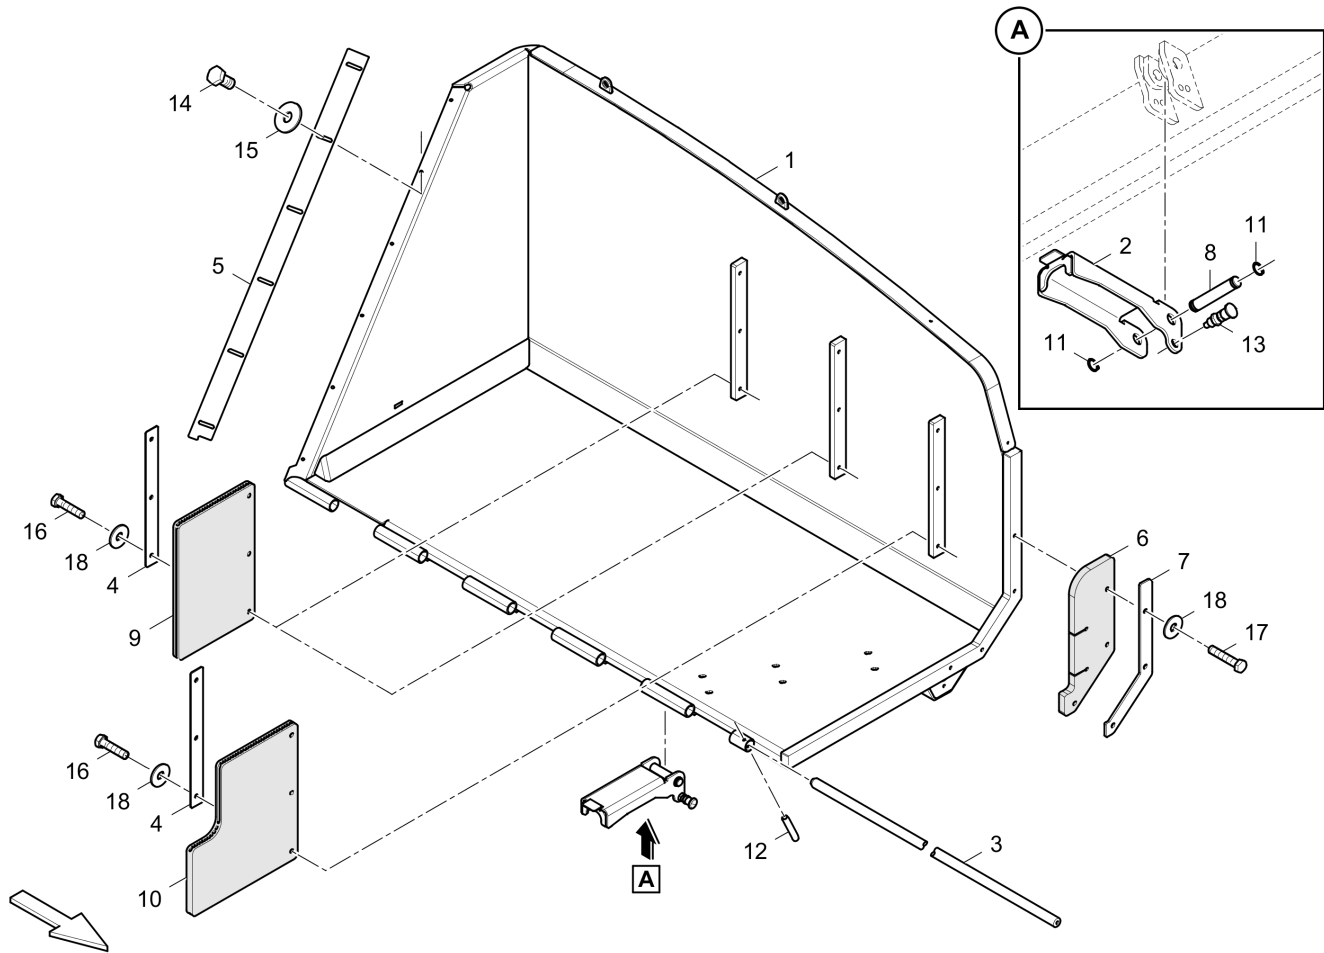

Hopper, l.h. 4812237657A Hopper, l.h.

Item	Part No.	Name	Qty	L	C	SN INFO
1	4812237658	Hopper, l.h.	1			
2	4812042341	Hopper lock	1			
3	4812237672	Round bar steel	1			
4	4812016967	Sheet cast	3			
5	4812237673	Stripper	1			
6	4812215456	Hopper rubber	1			
7	4812215453	Sheet cast	1			
8	4812042343	Bolt	1			
9	4812016970	Flap	2			
10	4812016964	Flap	1			
11	D936001597	Circlip	2			
12	D931501125	Dowel pin	1			
13	4812074510	Stop bolt	1			
14	0147136003	Screw cap	6			
15	0300013038	Flat washer	6			
16	0147140503	Hex. head screw M12 x 50	9			

Refer to Parts Online for the most up to date information. The printed information might be outdated.

Wed Oct 07 08:47:09 UTC 2020