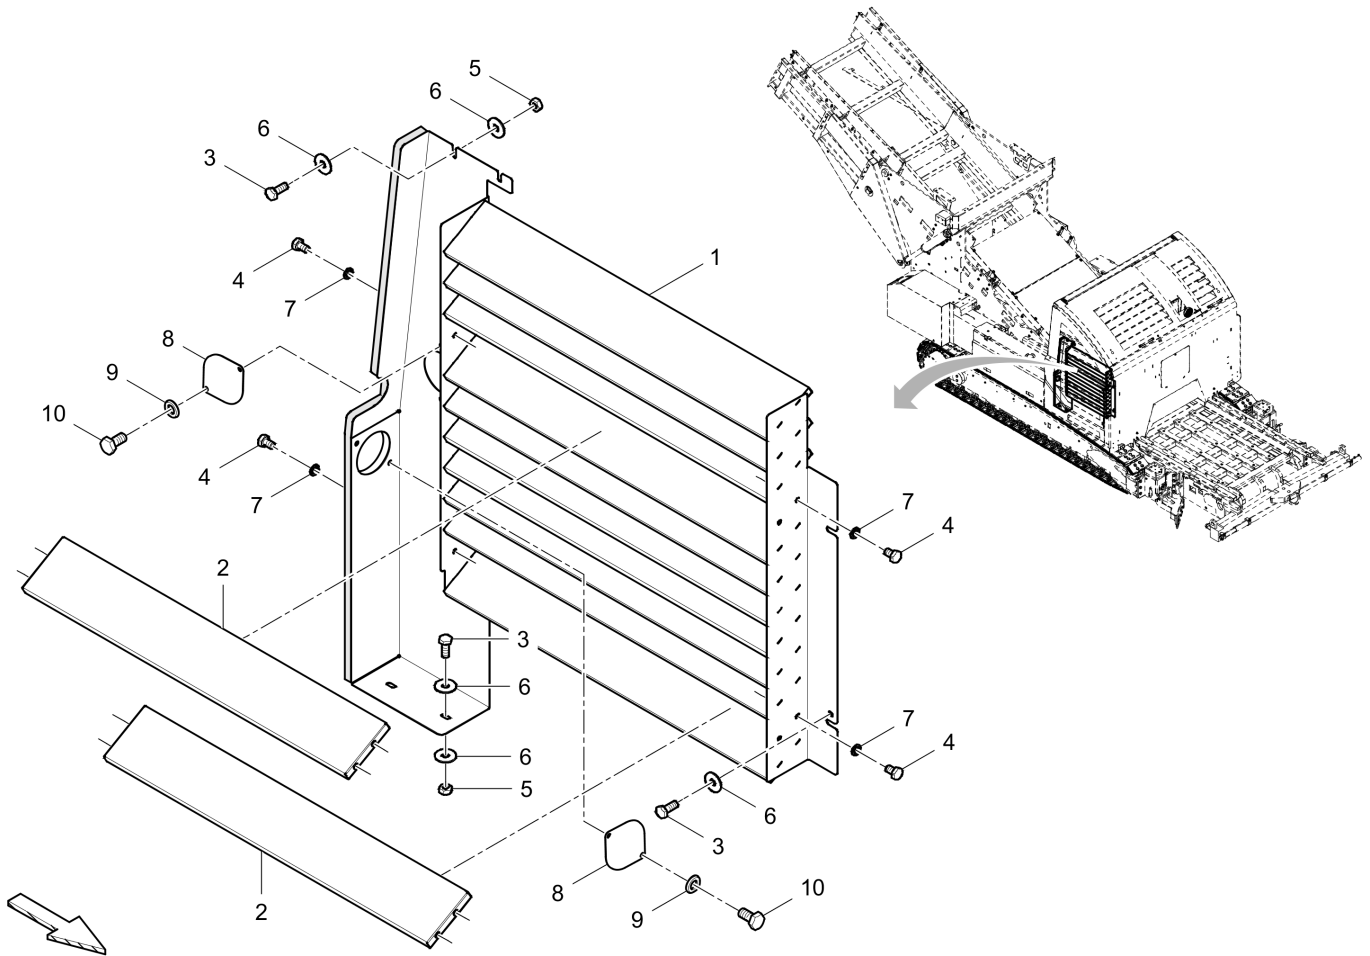

Lamella 4812042487 Disc frame

Item	Part No.	Name	Qty	L	C	SN INFO
1	4812227654	Disc frame	1			
2	4812227655	Lamella	2			
3	0147132303	Hexagon bolt	6			
4	0147132003	Hex. head screw	8			
5	9125991600	Hexagon nut	4			
6	0300013040	Flat washer	10			
7	0333310036	Schnorr-lock washer	8			
8	4812014615	Plate	2			
9	0301232100	Plain washer	4			
10	0147124403	Screw	4			

Refer to Parts Online for the most up to date information. The printed information might be outdated.

Wed Oct 07 08:47:17 UTC 2020