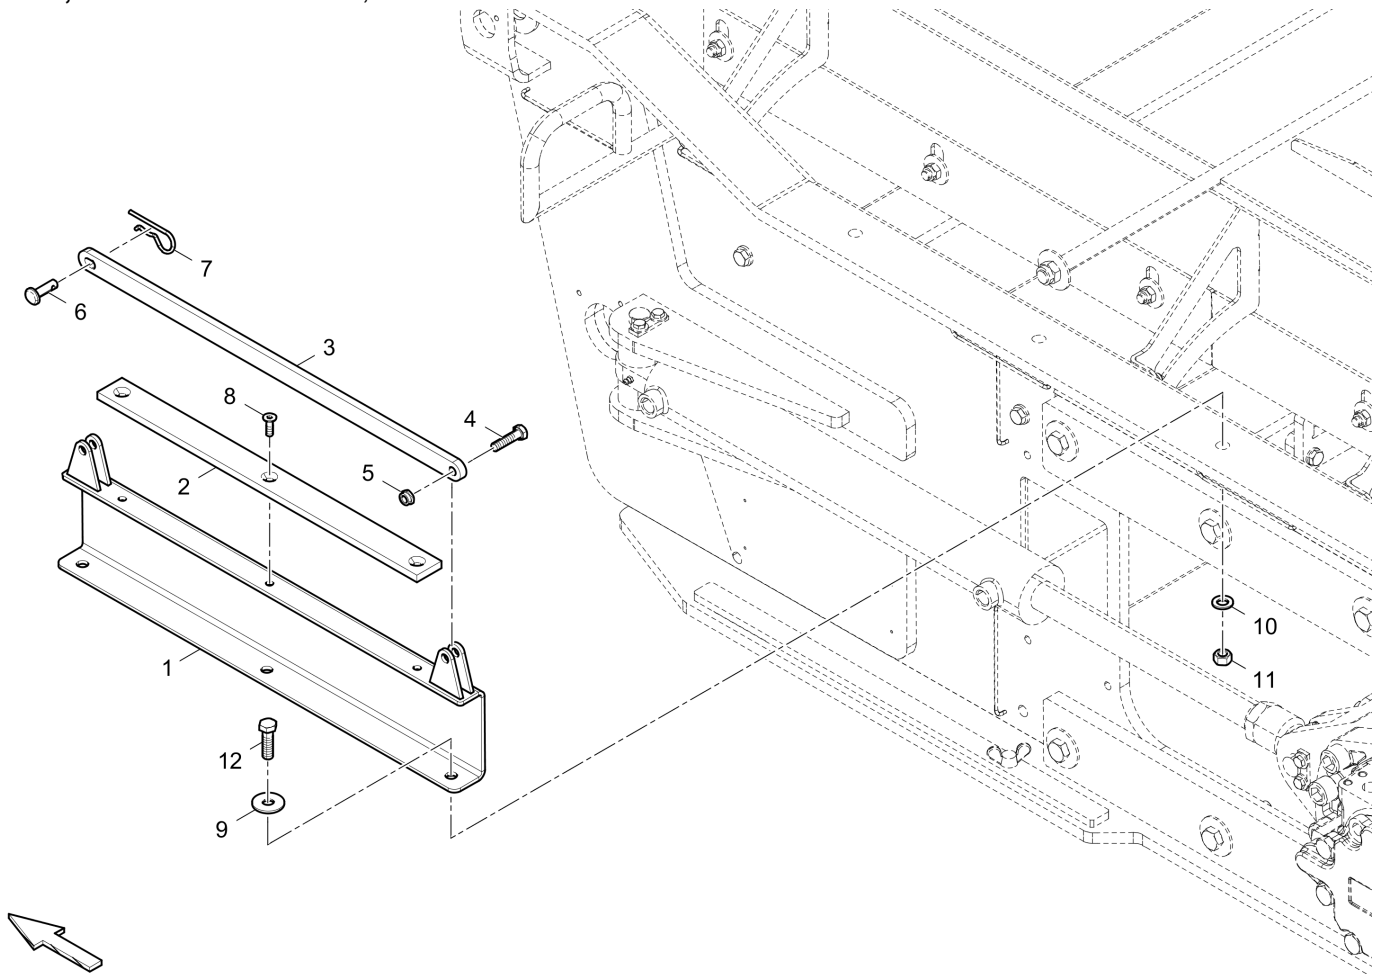

Guide, l.h. 4812063070 Guide, l.h.

Item	Part No.	Name	Qty	L	C	SN INFO
1	4812063066	Guide	1			
2	4812063043	Guide rail	1			
3	4812063041	Lock plate	1			
4	0147136503	Hex.bolt M10x40	1			
5	5541396800	Hexagon nut	1			
6	4812063040	Bolt	1			
7	D930205111	Spring pin	1			
8	0216195761	Screw hexagon	3			
9	0300013042	Flat washer	3			
10	0301235800	Plain washer	3			
11	0266211200	Hexagon nut	3			
12	0147140303	Hexagon bolt M12X40	3			

Refer to Parts Online for the most up to date information. The printed information might be outdated.

Wed Oct 07 09:01:13 UTC 2020