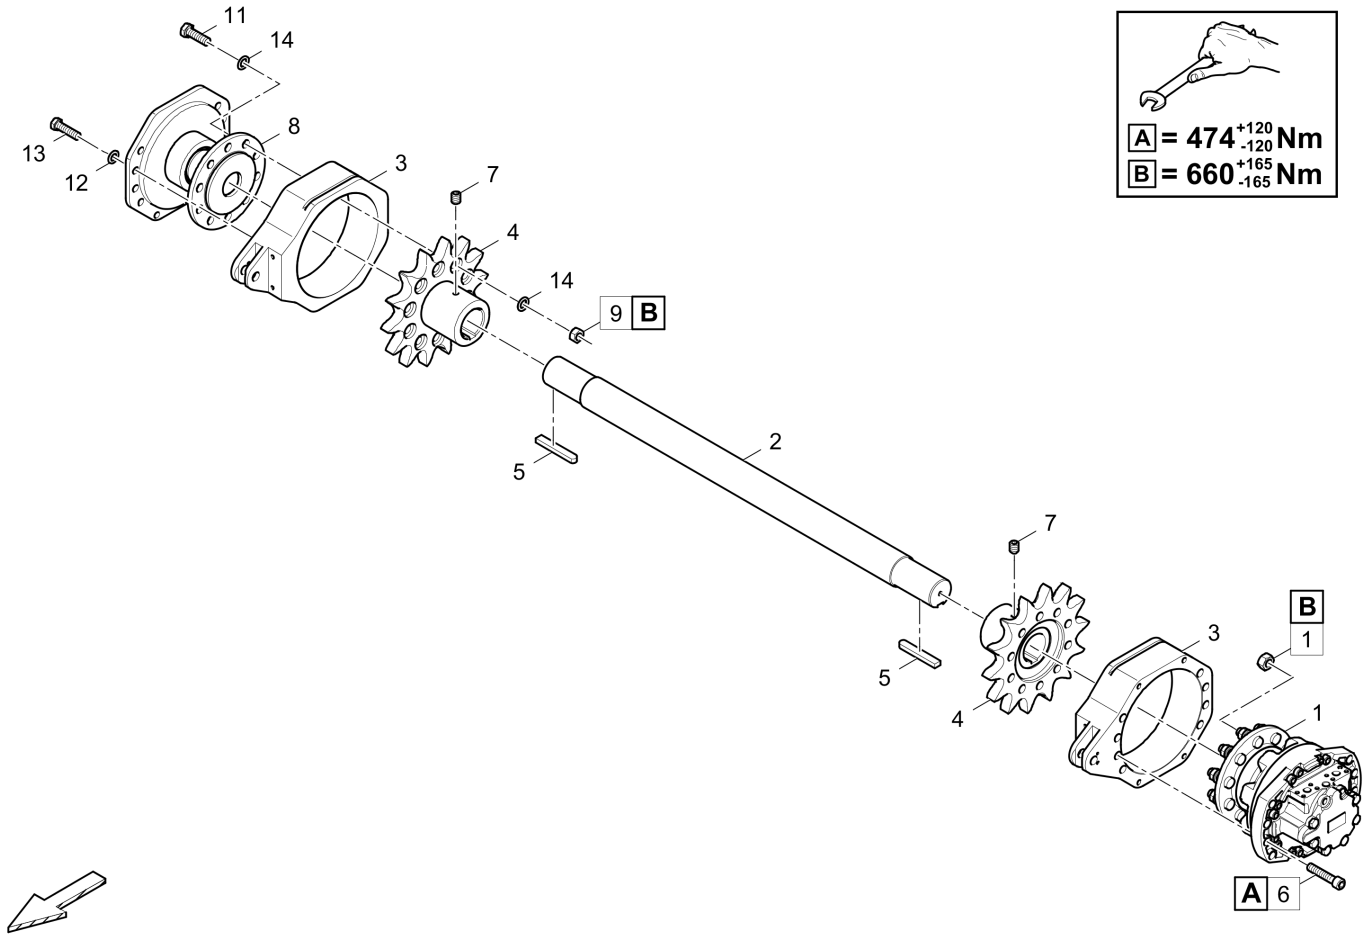

Drive 4812233289 Drive

Item	Part No.	Name	Qty	L	C	SN INFO
1	4812015650	Hydraulic motor	1			
1.1	4812023962	Hall effect speed sensor	1			
2	4812040510	Shaft	1			
3	4812233284	Bearing retainer	2			
4	4812040887	Sprocket	2			
5	D702061220	Feather key	2			
6	0211110325	Hexagon socket head cap screw	8			
7	D937976810	Threaded pin	2			
8	4812224732	Cover	1			
9	0261109983	Hexagon nut	10			
11	4812007562	Hexagon screw	10			
12	0300027413	Washer DIN125	8			
13	D938155983	Screw	8			
14	4812216416	Flat washer	20			

Refer to Parts Online for the most up to date information. The printed information might be outdated.

Wed Oct 07 08:52:24 UTC 2020