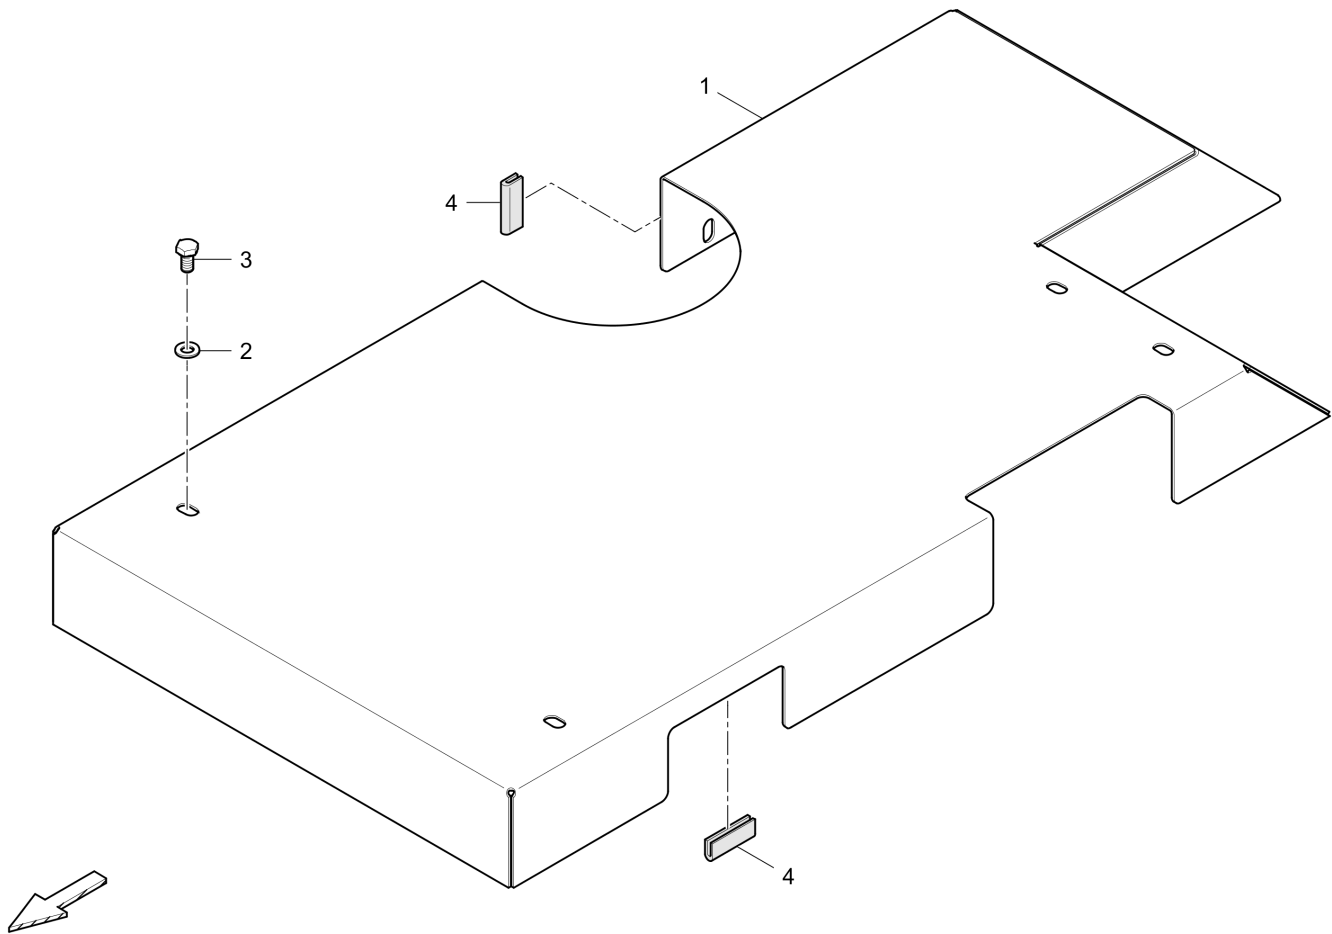

Protecting hood 4812061650 Protecting hood

Item	Part No.	Name	Qty	L	C	SN INFO
1	4812061987	Protecting hood	1			
2	0301233500	Plain washer	6			
3	0147110911	Hexagon head screw	6			
4	D930280159	Edge protection x m	1.2