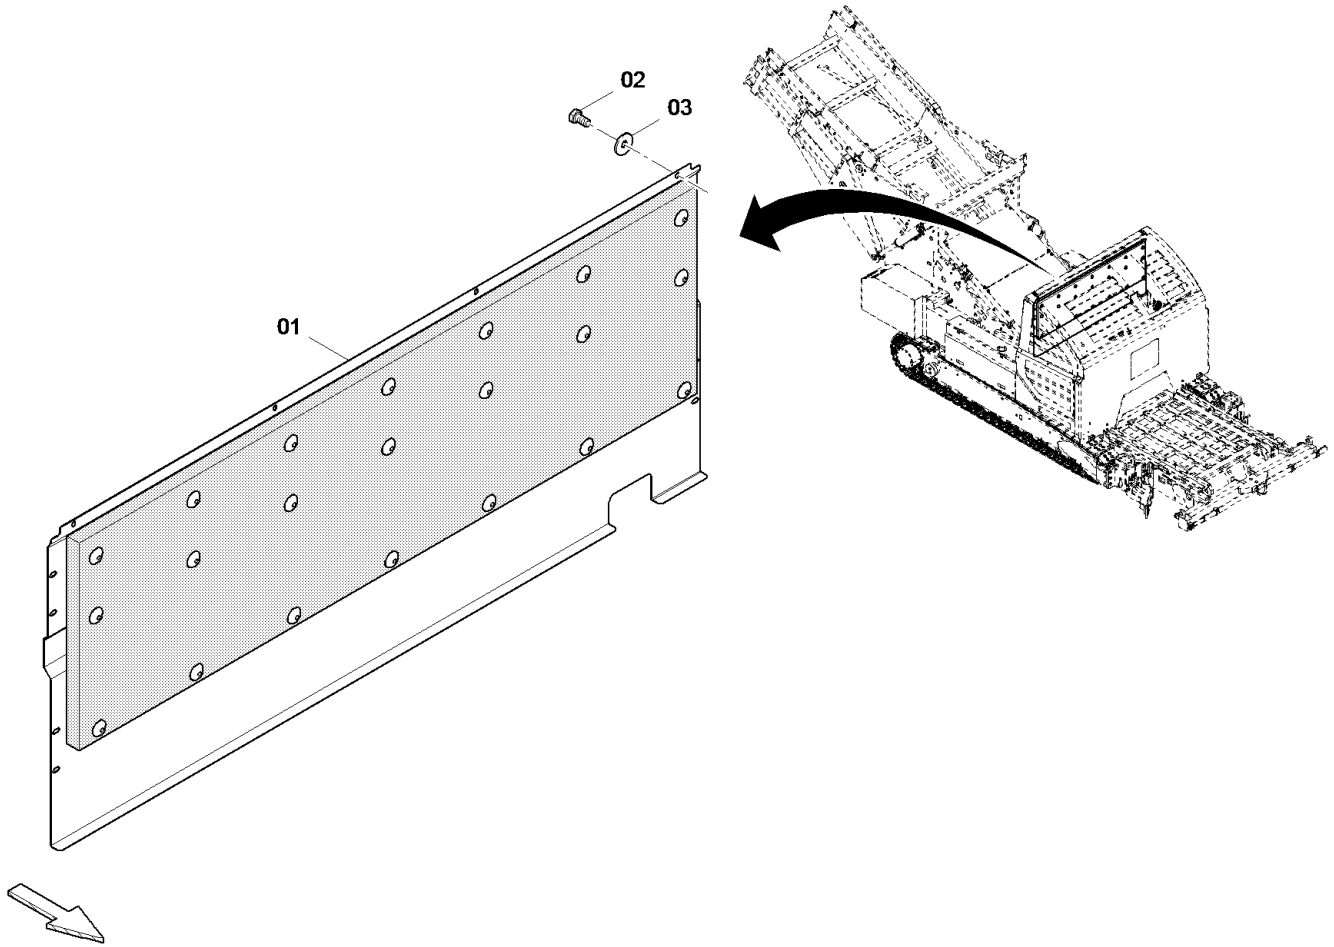

Bulk head 4812042437 Bulk head

Item	Part No.	Name	Qty	L	C	SN INFO
1	4812227721	Bulk head	1			
2	0147132203	Hexagon head screw	12			
3	0300013040	Flat washer	12