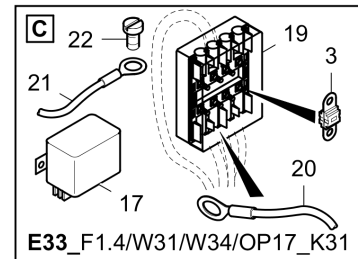

EI. Shining balloon 4812237869 EI. Shining balloon

Item	Part No.	Name	Qty	L	C	SN INFO
1	4812215141	Shining balloon	1			
3	D977453081	Fuse	1			
15	4812006840	Socket	2			
16	D977416516	Counter nut	2			
17	4700792310	Relay 120A	1			
18	4812004992	Quick fastening	2			
19	D977455758	Fuse holder	1			
20	4812009241	Cable W31	1			
21	4812200749	Cable W34	1			
22	0160099737	Flat head screw	2			

Refer to Parts Online for the most up to date information. The printed information might be outdated.

Wed Oct 07 08:59:22 UTC 2020