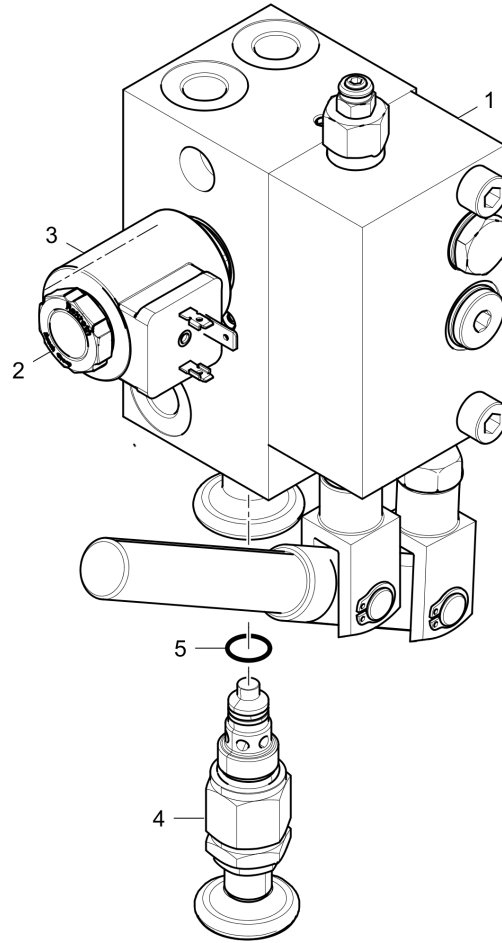

Brakevalve 4812215465 Brakevalve

Item	Part No.	Name	Qty	L	C	SN INFO
1	4812018918	Manual pump	1			
2	4812215472	3/2 way valve	1			
2.1	4812215493	Gasket kit	1			
2.2	4812215495	Gasket kit, coil	1			
3	4812215496	Field coil	1			
4	4812201144	Valve	1			
5	4812201142	O-Ring	1