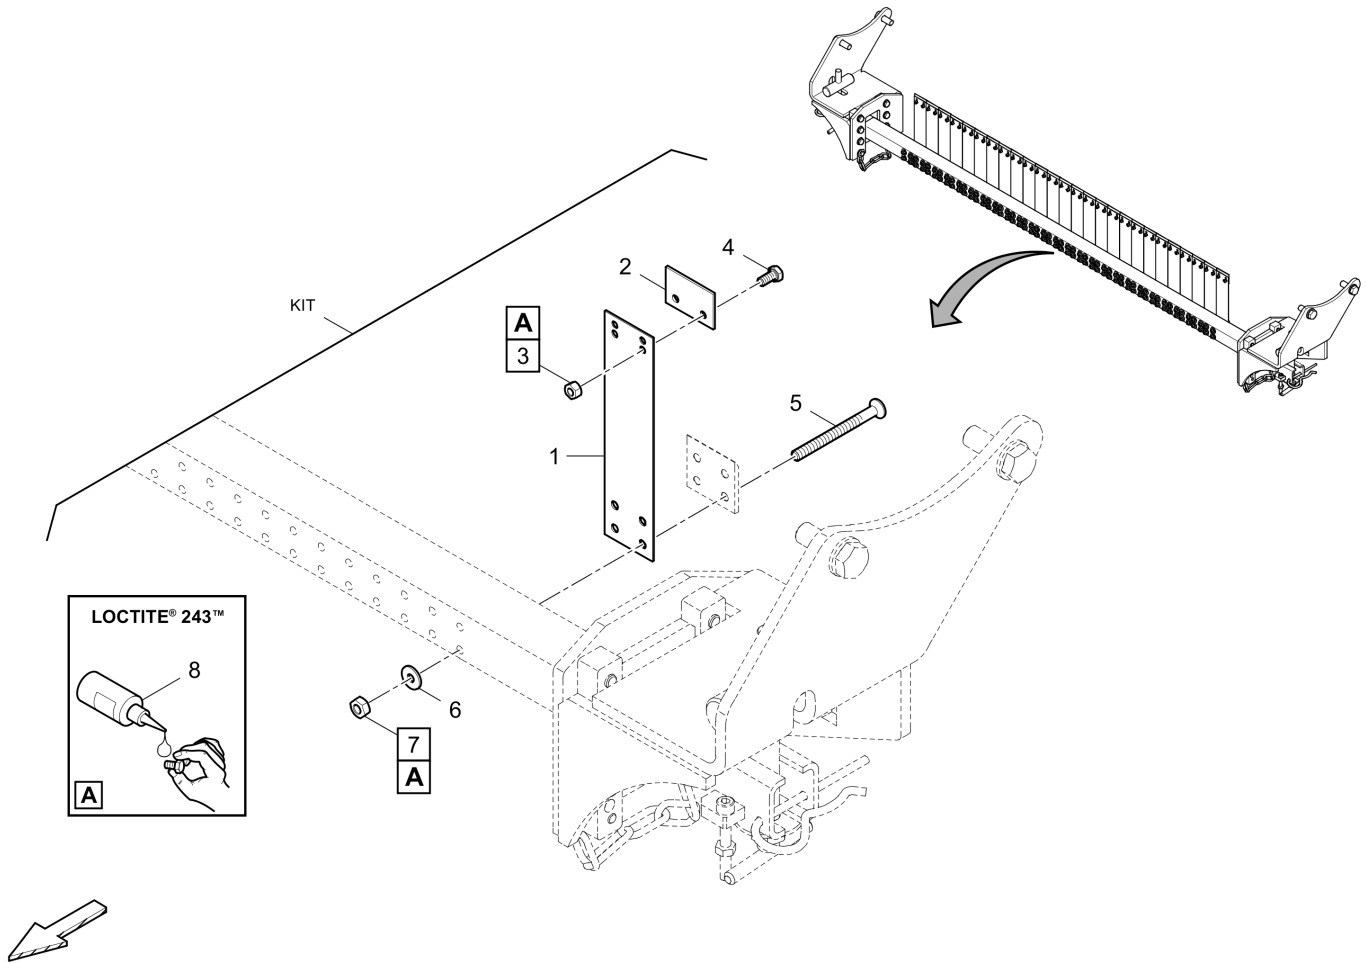

Rubber covering

4812062905 Rubber covering 1539

Conveyor kit 4812202423 Wear part kit, scraper blade, one blade

Item	Part No.	Name	Qty	L	C	SN INFO
KIT	4812202423	Wear part kit, scraper blade, one blade	1			Valid from s/n G002322, ff
1	4812202421	Spring blade element	1			
2	4812023381	Blade	1			
3	0266210700	Nut	2			
4	0147120403	Screw	2			
5	4812201472	Screw	4			
6	0300013041	Flat washer	4			
7	5730015118	Hexagon nut	4			
8	4812202485	Thread locking, 10ml	1			