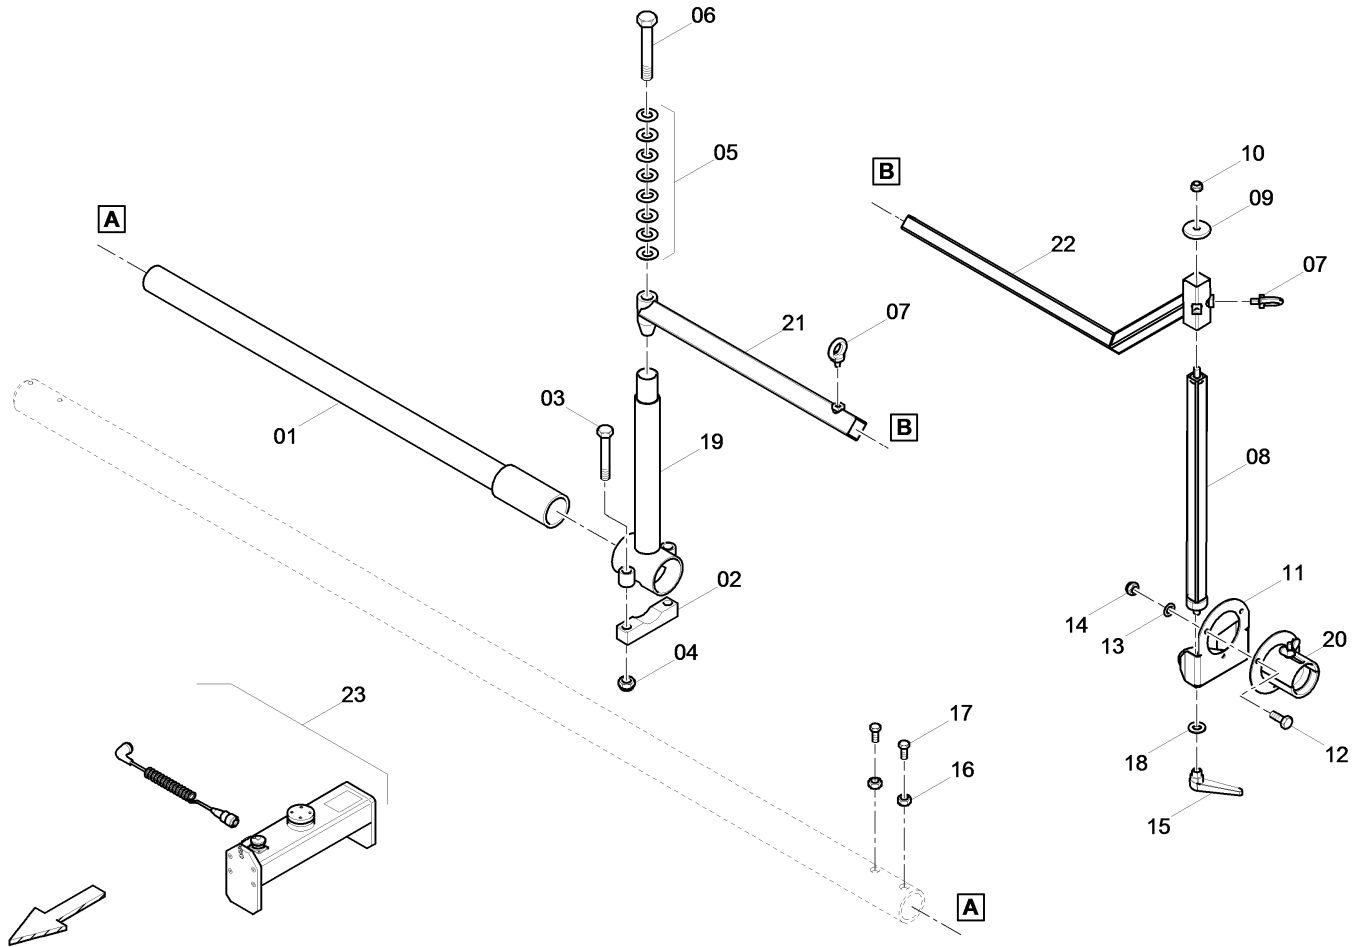

Referenced Pages

4812216791 Electric 1210

EI. Shining balloon 4812237869 EI. Shining balloon

Item	Part No.	Name	Qty	L	C	SN INFO
1	4812215141	Shining balloon	1			
3	D977453081	Fuse	1			
15	4812006840	Socket	2			
16	D977416516	Counter nut	2			
17	4700792310	Relay 120A	1			
18	4812004992	Quick fastening	2			
19	D977455758	Fuse holder	1			
20	4812009241	Cable W31	1			
21	4812200749	Cable W34	1			
22	0160099737	Flat head screw	2			

Refer to Parts Online for the most up to date information. The printed information might be outdated.

Wed Oct 07 08:59:22 UTC 2020

4812227615 Steering control 10m 4812227615 Steering control 10m

Item	Part No.	Name	Qty	L	C	SN INFO
1	4812026204	Extension pipe	1			
2	4730000414	Clamping	1			
3	0147148703	Hexagon head screw M16 x 90	2			
4	5730007656	Hexagon nut	2			
5	D932800740	Cup spring	8			
6	0147156603	Hexagon head screw	1			
7	0371110021	Lifting eye	2			
8	4812043195	Stand	1			
9	4749300082	Washer	1			
10	0291111200	Locknut	1			
11	4812043228	Holding device	1			
12	0147132303	Hexagon bolt	3			
13	0333310036	Schnorr-lock washer	3			
14	0266211000	Hexagon nut	3			
15	4749301745	Clamping lever	1			
16	0266113702	Nut	2			