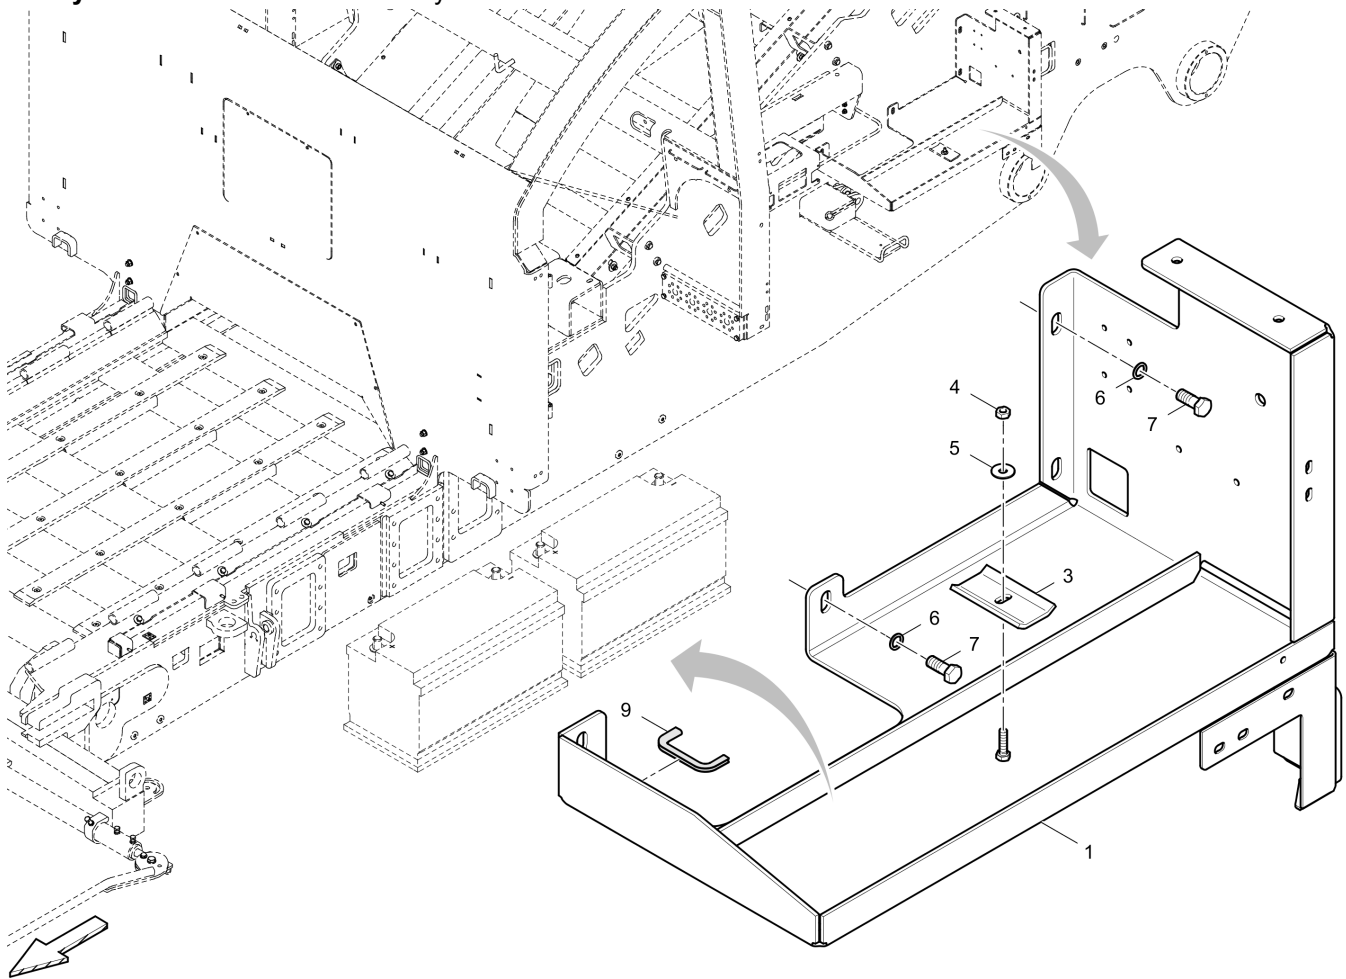

Battery bracket 4812044536 Battery bracket

Item	Part No.	Name	Qty	L	C	SN INFO
1	4812044538	Battery bracket	1			
3	D654111715	Clamping plate	1			
4	0266211000	Hexagon nut	1			
5	0300013040	Flat washer	1			
6	0333310043	Schnorr-lock washer	4			
7	0147140103	Screw	4			
9	4747200017	Cleat x m	0.2			

Refer to Parts Online for the most up to date information. The printed information might be outdated.

Wed Oct 07 08:46:46 UTC 2020