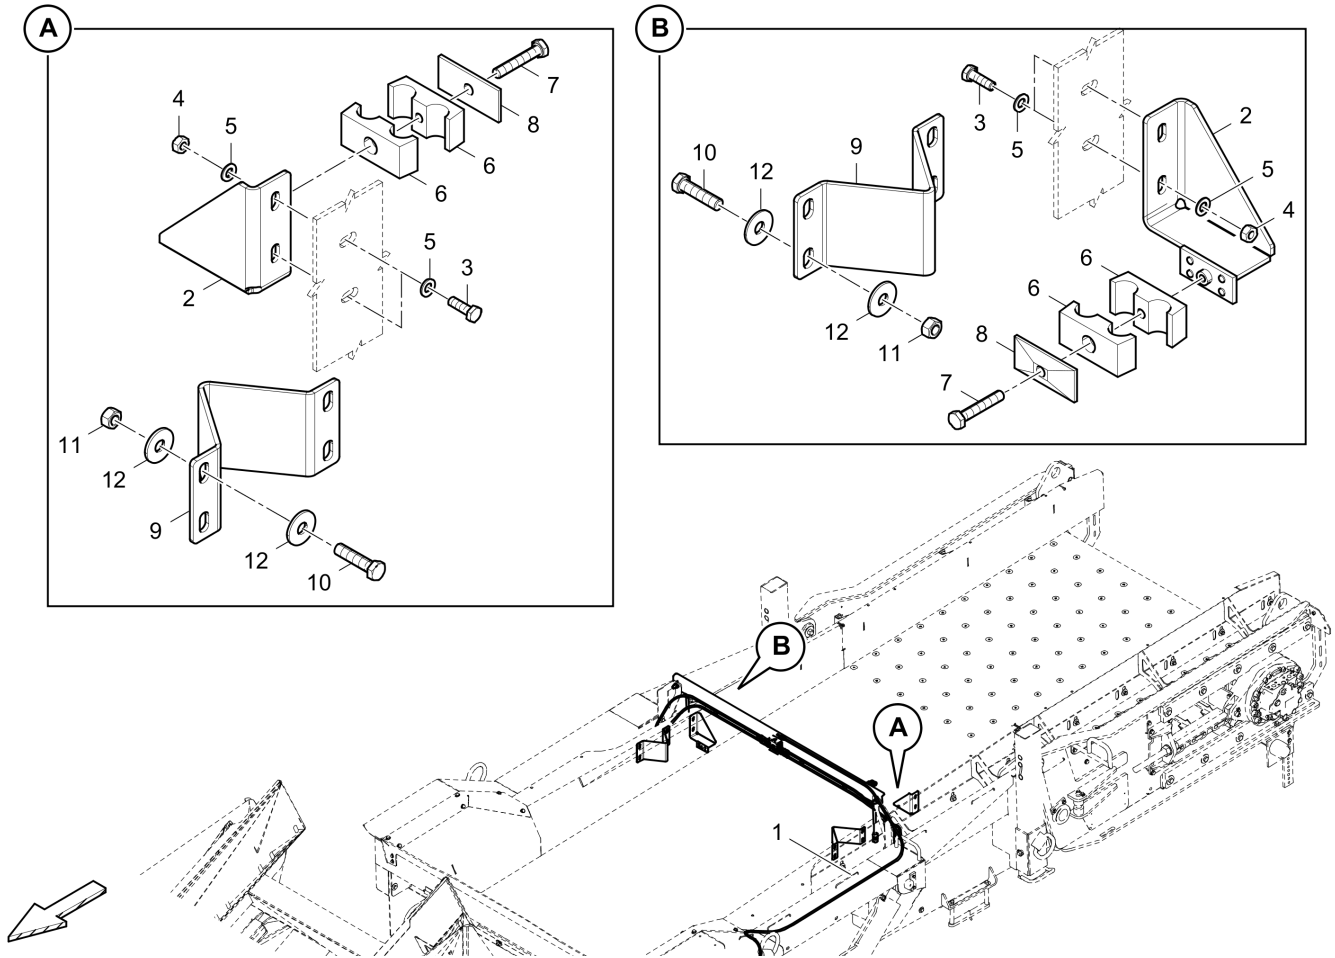

Chain lubrication system 4812227317 Chain lubrication system

Item	Part No.	Name	Qty	L	C	SN INFO
1	4812008581	Hyd. chain lubrication system	1			
2	4812238151	Mounting bracket	2			
3	0147132503	Hex. Head screw M8 x 25	4			
4	0266211000	Hexagon nut	4			
5	0301233500	Plain washer	8			
6	D934362097	Clamp	4			
7	0147132903	Screw	2			
8	4749300384	Cover plate	2			
9	4812238154	Shield	2			
10	0147140103	Screw	8			
11	0266211200	Hexagon nut	8			
12	0300013042	Flat washer	16			

Refer to Parts Online for the most up to date information. The printed information might be outdated.

Wed Oct 07 08:52:49 UTC 2020