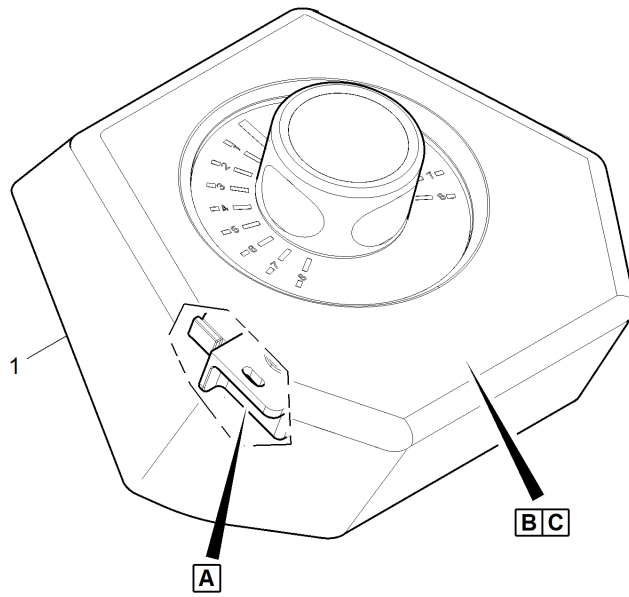

Steering unit 4812014593 Steering unit