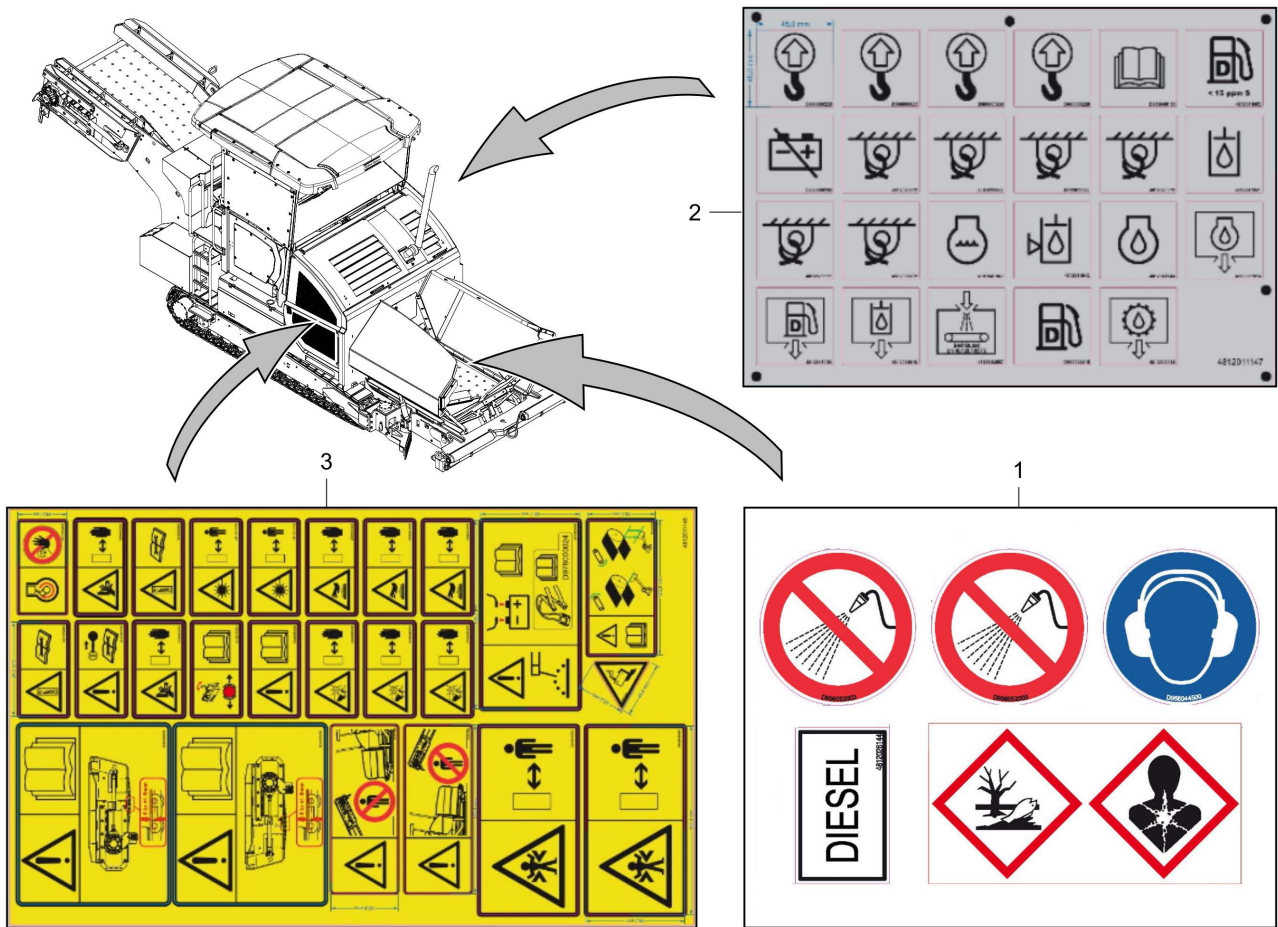

Decals 4812011138 Signs

Refer to Parts Online for the most up to date information. The printed information might be outdated.

Wed Oct 07 09:01:58 UTC 2020