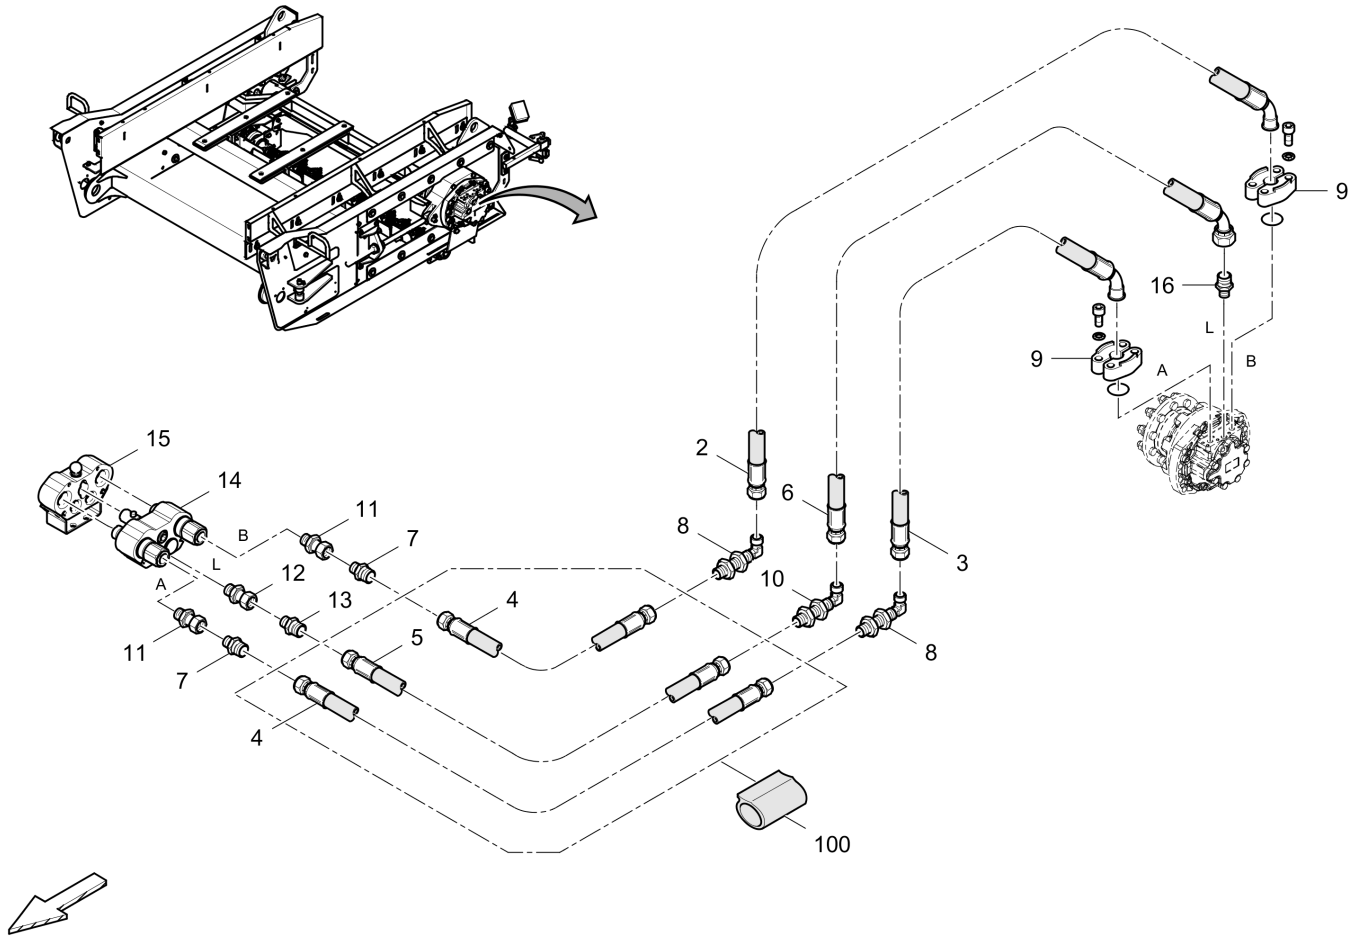

Hyd, SW6500 conveyor 4812075445 Hydraulic SW6500 conveyor

Item	Part No.	Name	Qty	L	C	SN INFO
2	4812074248	Hose	1			
3	4812074249	Hose	1			
4	4812010624	Hose	2			
5	4812010623	Hose	1			
6	4812074250	Hose	1			
7	D961935125	Male connector	2			
8	D961907022	Bulkhead union elbow	2			
9	4812004036	Flange	2			
10	D961907009	Stud	1			
11	4812011174	Hose nipple	2			
12	4812011175	Hose nipple	1			
13	D961935109	Male connector	1			
14	4812010016	Coupler	1			
15	4812011173	Park station	1			
16	D961935309	Male connector	1			
100	4812016210	Protecting hose	2			

Refer to Parts Online for the most up to date information. The printed information might be outdated.

Wed Oct 07 08:54:02 UTC 2020