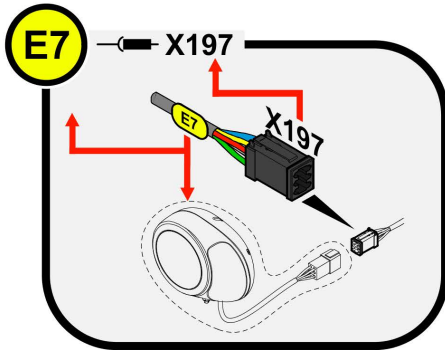

Item	Part No.	Name	Qty	L	C	SN INFO
21	4812035681	Clamp	1			
22	4812009305	Hose	1			
23	4812046324	Hose	1			
24	4812008583	Air intake	1			
25	0333310051	Lock washer	8			
26	0266211100	Nut hexagon	4			
27	0147132203	Hexagon head screw	10			
28	4812033471	Pressure switch	1			
29	4812037177	Insulating board	1			
30	4812037179	Insulating board	1			
31	4812037176	Insulating board	1			
32	4812037159	Insulating board	1			
33	4812046485	Hose	1			
34	D934362129	Clamp	1			
35	4812012121	Expansion tank	1			
35	4812235184	Expansion tank	1			Valid from s/n G002785, ff
35.1	4812235183	Expansion tank	1			
35.2	4812012153	Cap	1			
35.3	4812012171	Level indicator	1			
35.4	4812023389	Connecting tube	1			
35.5	4812002486	Thread sealing product	1			
36	4812044983	Retainer	1			
37	4812046486	Hose	1			
38	4812046517	Hose	1			
39	4812074427	Hose	1			
40	4812074428	Hose	1			
41	D939505023	Washer	2			
42	0266211000	Hexagon nut	4			
43	4812007252	Hose	1			
44	0147132303	Hexagon bolt	6			
47	D934400090	Clamp	2			
48	4812011520	Retainer	1			
49	D930280167	Edge protection x m	1			
50	4812011506	Clamp	1			
51	0147132003	Hex. head screw	1			
52	4812012430	Air filter cpl.	1			
53	4812018943	Clamp hoses package	2			
53.1	D934349115	Clamp	1			

Refer to Parts Online for the most up to date information. The printed information might be outdated.

Wed Oct 07 08:49:45 UTC 2020