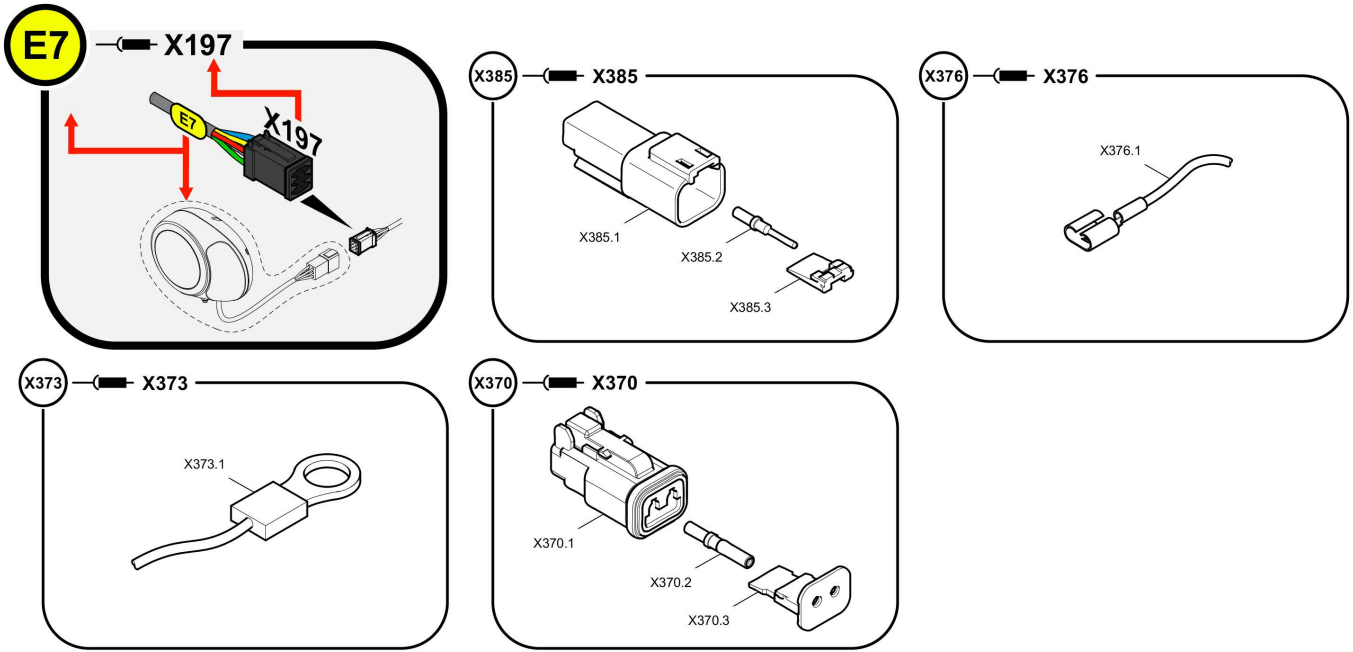

Cable W96 4812074690 Cable W96

Item	Part No.	Name	Qty	L	C	SN INFO
X385		Electrical components			X385-5-X385	
X385.1	D977466135	Connector housing	1			
X385.2	4812028612	Male contact	2			
X385.3	4812202948	Key	1			
X376		Electrical components				
X376.1	4812042732	Tab	1			
X373		Electrical components			X373-X373	
X373.1	4812074694	Cable lug	1			
X370		Electrical components			X370-X370	
X370.1	D977466134	Socket shell	1			
X370.2	D977466144	Socket contact	2			
X370.3	D977466137	Key	1			

Refer to Parts Online for the most up to date information. The printed information might be outdated.

Wed Oct 07 09:01:37 UTC 2020