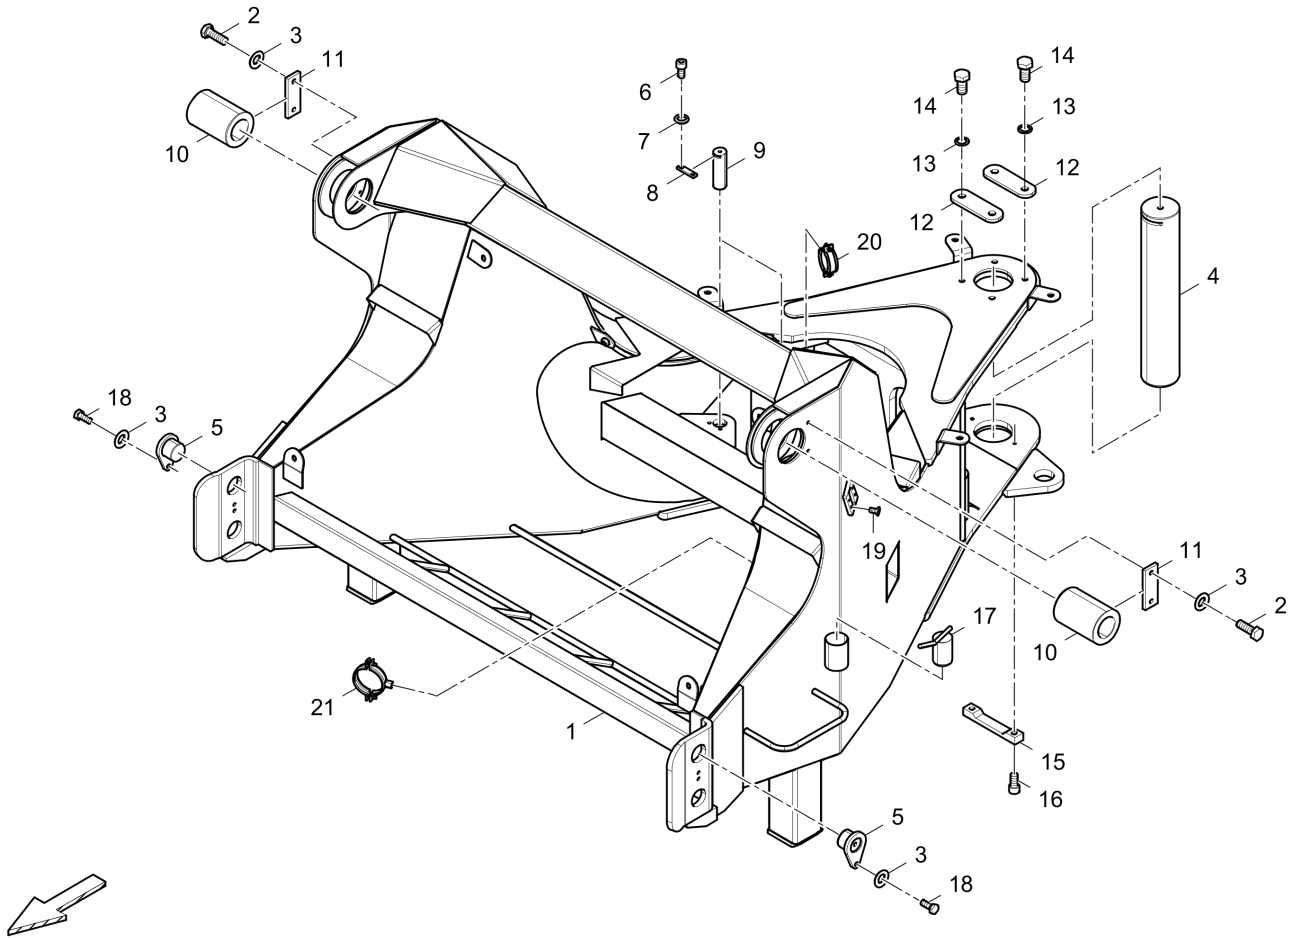

Mounting frame 4812233507 Mounting frame

Item	Part No.	Name	Qty	L	C	SN INFO
1	4812233408	Mounting frame	1			
2	0147136303	Screw	4			
3	0301234400	Plain washer	6			
4	4812233508	Pin	1			
5	4812226732	Locking pin	2			
6	0211132203	Head screw	4			
7	0333310036	Schnorr-lock washer	4			
8	4812226833	Lock	2			
9	4812226829	Bolt	2			
10	4812226206	Pin	2			
11	4812224772	Lock	2			
12	4812226207	Lock	2			
13	0333310042	Schnorr-lock washer	4			
14	0147110648	Screw	4			
15	4812226265	Stop	1			
16	0211140003	Screw	2			

Refer to Parts Online for the most up to date information. The printed information might be outdated.

Wed Oct 07 08:52:05 UTC 2020