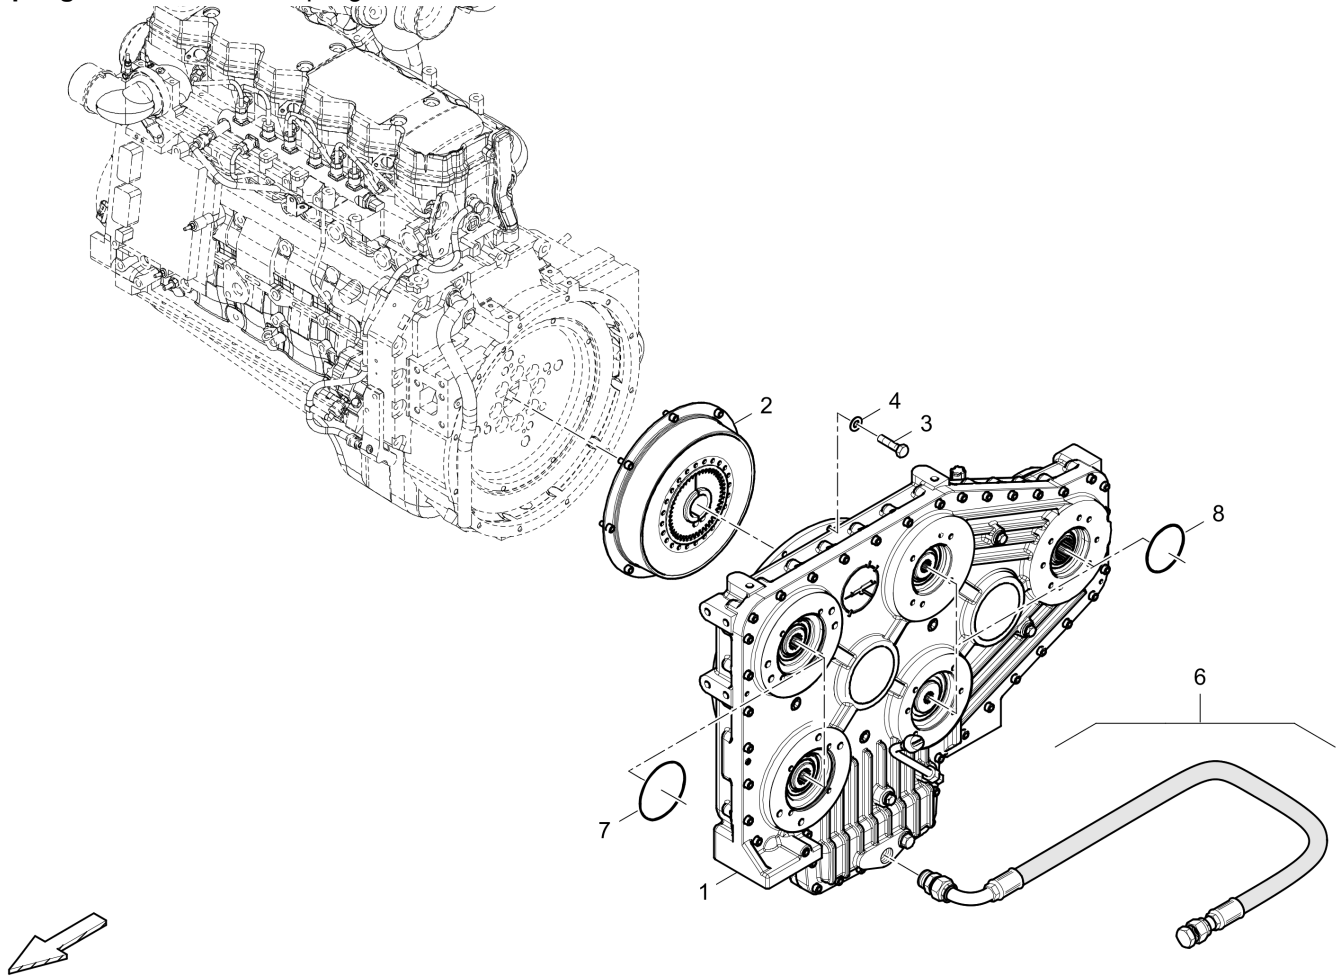

Referenced Pages

4812226476 Quadrant 546

Attaching parts 4812030294 Attaching parts

Split gear 4812039759 Split gear

Item	Part No.	Name	Qty	L	C	SN INFO
1	4812009405	Split gear	1			from sn 0G001274, 1417, 1419, 1422, ff.
1	4812071339	Split gear	1			Valid for s/n G003285 - 3289, 3300, 3303, 3323, 3324, 3342, 3356, 3369, 3384, 3385, 3406 - 3408, 3410, 3436, 3446, 3449, 3456, 3457, 3459, 3460, 3464 - 3467, 3470, 3473 - 3481, 3483, ff
2	4812009002	Engine clutch	1			
3	0147136403	Hexagon bolt	12			
4	0301234400	Plain washer	12			
6	4812037689	Gear oil drain	1			
7	4812031939	O-ring	2			
8	D932218258	O-ring	3			