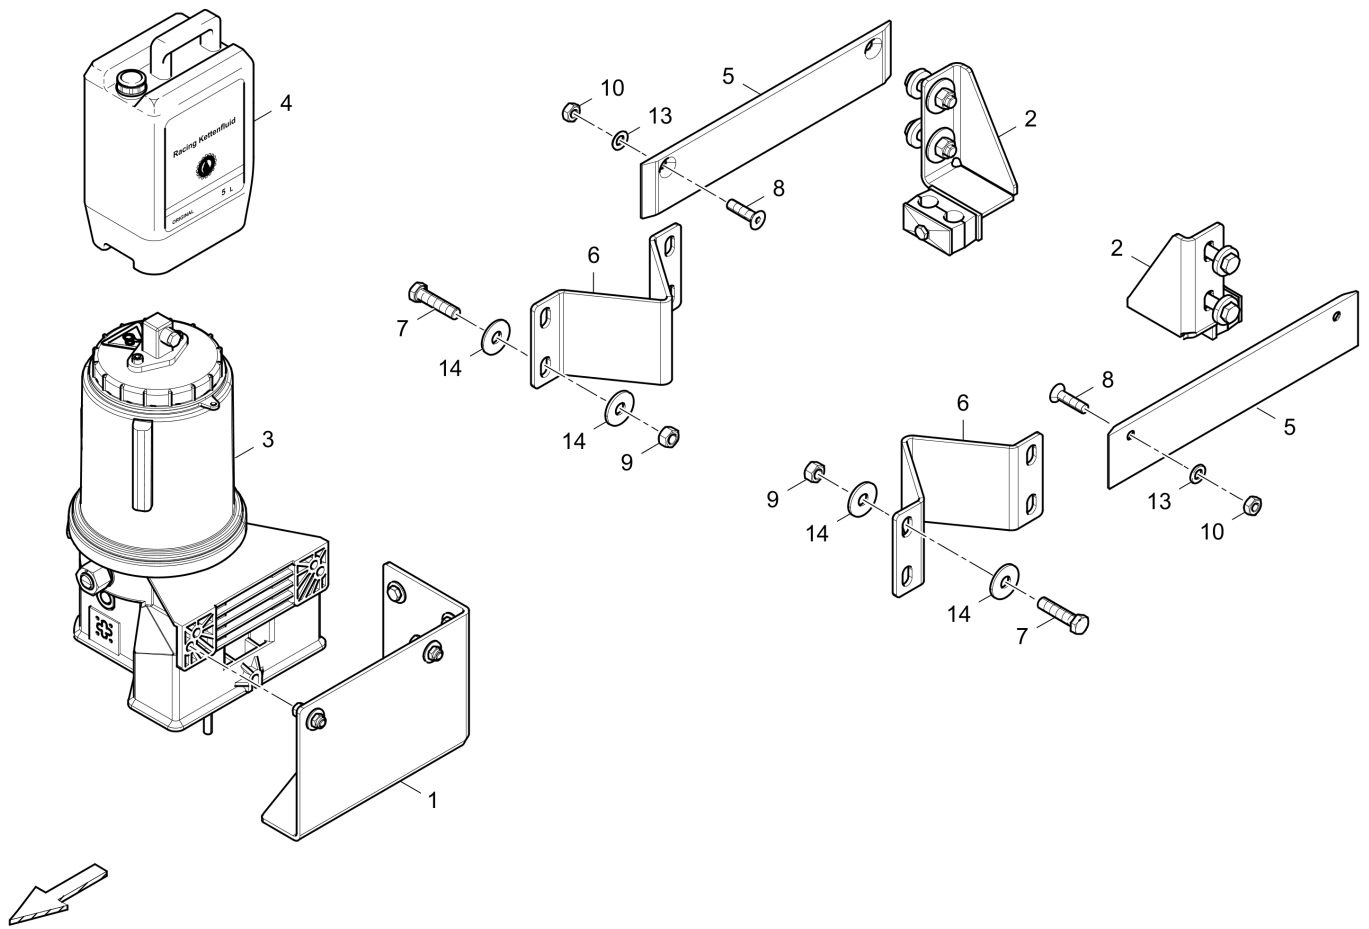

4812226088A Chain lubrication system 4812226088A Chain lubrication system

Item	Part No.	Name	Qty	L	C	SN INFO
1	4812012669	Holding device	1			
2	4812238147	Holder	2			
3	4812012667	Chain lubrication system	1			
4	D956921561	Chainoil / 5 ltr.	1			
5	4812226522	Guide	2			
6	4812237373	Shield	2			
7	0147196044	Screw DIN933	8			
8	5730015464	Countersunk screw	4			
9	0266211000	Hexagon nut	8			
10	0266211100	Nut hexagon	4			
13	0301234400	Plain washer	4			
14	0300013040	Flat washer	16			

Refer to Parts Online for the most up to date information. The printed information might be outdated.

Wed Oct 07 08:51:43 UTC 2020