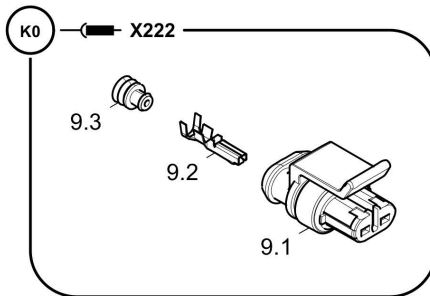

Item	Part No.	Name	Qty	L	C	SN INFO
21	4812035681	Clamp	1			
22	4812009305	Hose	1			
23	4812046324	Hose	1			
24	4812008583	Air intake	1			
25	0333310051	Lock washer	8			
26	0266211100	Nut hexagon	4			
27	0147132203	Hexagon head screw	10			
28	4812033471	Pressure switch	1			
29	4812037177	Insulating board	1			
30	4812037179	Insulating board	1			
31	4812037176	Insulating board	1			
32	4812037159	Insulating board	1			
33	4812046485	Hose	1			
34	D934362129	Clamp	1			
35	4812012121	Expansion tank	1			
35	4812235184	Expansion tank	1			Valid from s/n G002785, ff
35.1	4812235183	Expansion tank	1			
35.2	4812012153	Cap	1			
35.3	4812012171	Level indicator	1			
35.4	4812023389	Connecting tube	1			
35.5	4812002486	Thread sealing product	1			
36	4812044983	Retainer	1			
37	4812046486	Hose	1			
38	4812046517	Hose	1			
39	4812074427	Hose	1			
40	4812074428	Hose	1			
41	D939505023	Washer	2			
42	0266211000	Hexagon nut	4			
43	4812007252	Hose	1			
44	0147132303	Hexagon bolt	6			
47	D934400090	Clamp	2			
48	4812011520	Retainer	1			
49	D930280167	Edge protection x m	1			
50	4812011506	Clamp	1			
51	0147132003	Hex. head screw	1			
52	4812012430	Air filter cpl.	1			
53	4812018943	Clamp hoses package	2			
53.1	D934349115	Clamp	1			

Refer to Parts Online for the most up to date information. The printed information might be outdated.

Wed Oct 07 08:49:45 UTC 2020