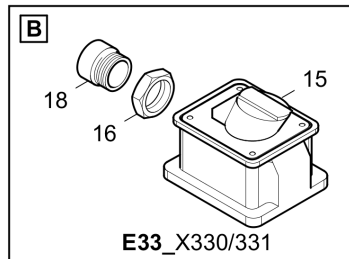

EI. Shining balloon 4812237869 EI. Shining balloon

Item	Part No.	Name	Qty	L	C	SN INFO
1	4812215141	Shining balloon	1			
3	D977453081	Fuse	1			
15	4812006840	Socket	2			
16	D977416516	Counter nut	2			
17	4700792310	Relay 120A	1			
18	4812004992	Quick fastening	2			
19	D977455758	Fuse holder	1			
20	4812009241	Cable W31	1			
21	4812200749	Cable W34	1			
22	0160099737	Flat head screw	2			

Refer to Parts Online for the most up to date information. The printed information might be outdated.

Wed Oct 07 08:59:22 UTC 2020