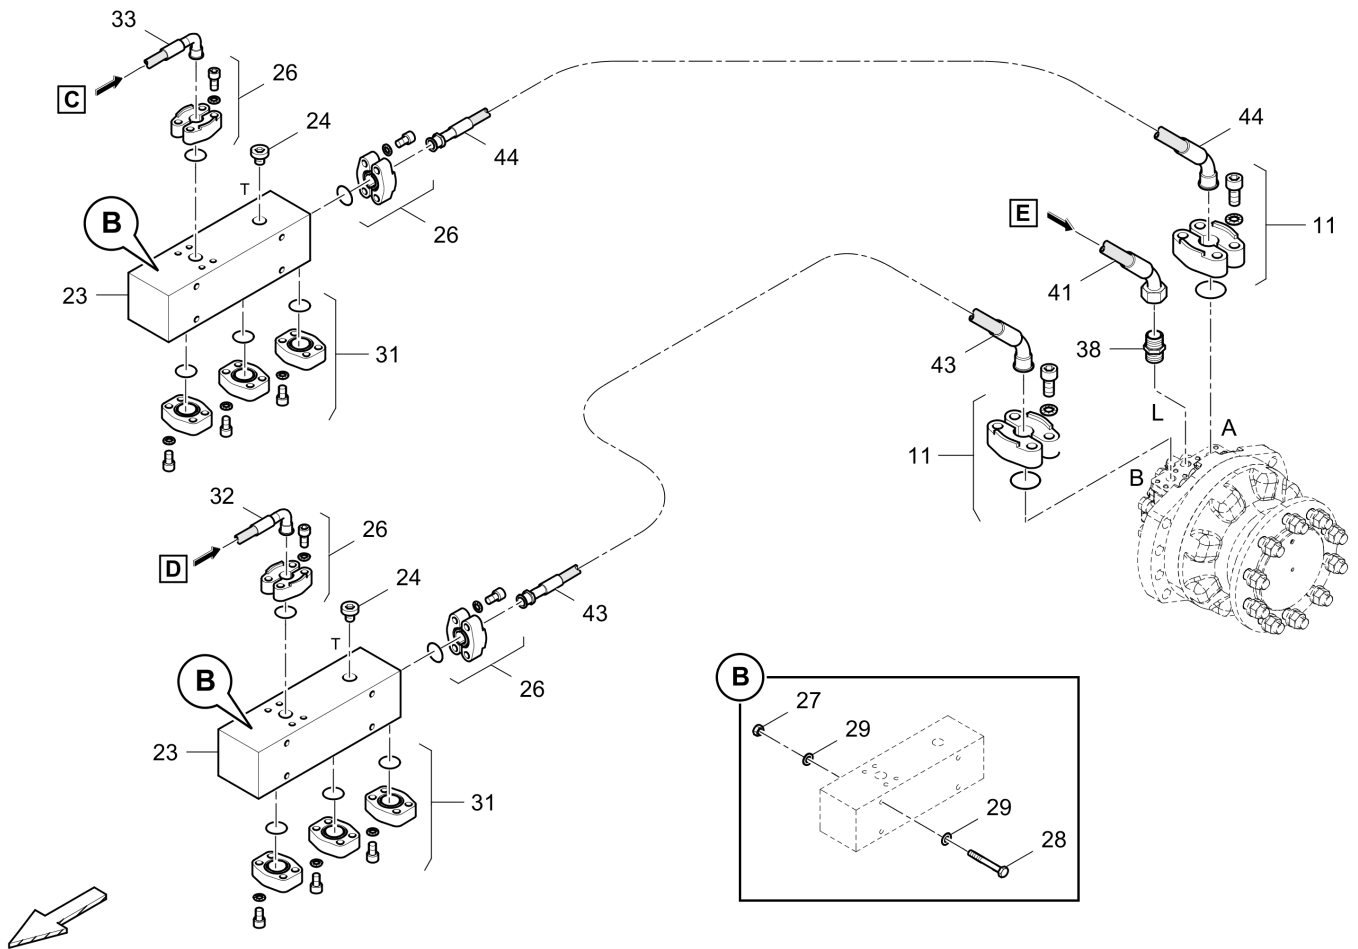

Item	Part No.	Name	Qty	L	C	SN INFO
1	4812007999	Pump	2			
2	4812035984	Joint part	2			
3	D939776117	Lock washer	6			
5	0147140303	Hexagon bolt M12X40	6			
7	D961935312	Stud	3			
8	D961772678	Test point	9			
9	D961953108	Straight double-ended union	3			
10	D961917010	Elbow socket	1			
11	D503070231	Flange	16			
12	4812045917	Hose	1			
13	4812032651	Hose	1			
14	4812035799	Hose	2			
15	4812019387	Hose	1			
16	4812040183	Hose	1			
17	4812045017	Hose	1			
18	4812045018	Hose	1			
19	4812045022	Hose	1			

Refer to Parts Online for the most up to date information. The printed information might be outdated.

Wed Oct 07 08:55:17 UTC 2020