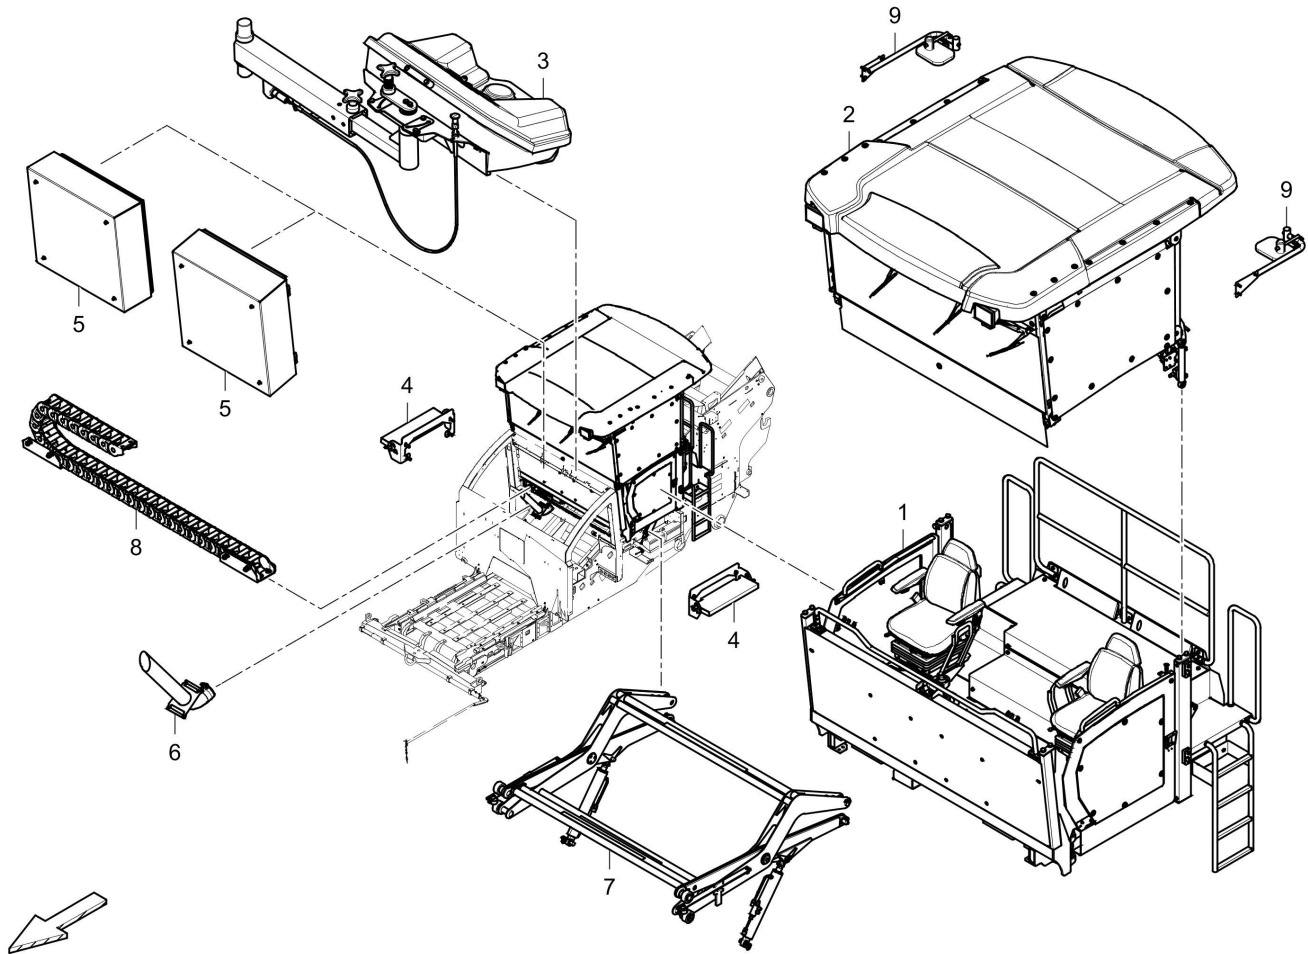

Referenced Pages

4812226163 Partition panel 347

Referenced Pages

4812230879 Roof frame 369

Operator platform, liftable, house - CS/CM Stage IIIa / Tier3 4812225901A Platform, liftable, house

Item	Part No.	Name	Qty	L	C	SN INFO
1	4812224928A	Platform	1			From s/n G001558,ff
2	4812225542A	Weather protection house, cpl.	1			
3	4812222577	Operation panel	1			
4	4812224787	Fold away step	2			
5	4812224469A	Pigeon hole	2			
6	4812222213	End pipe	1			
7	4812226476	Quadrant	1			
8	4812226513	Energie chain	1			
9	4812230839	Mirror	1			