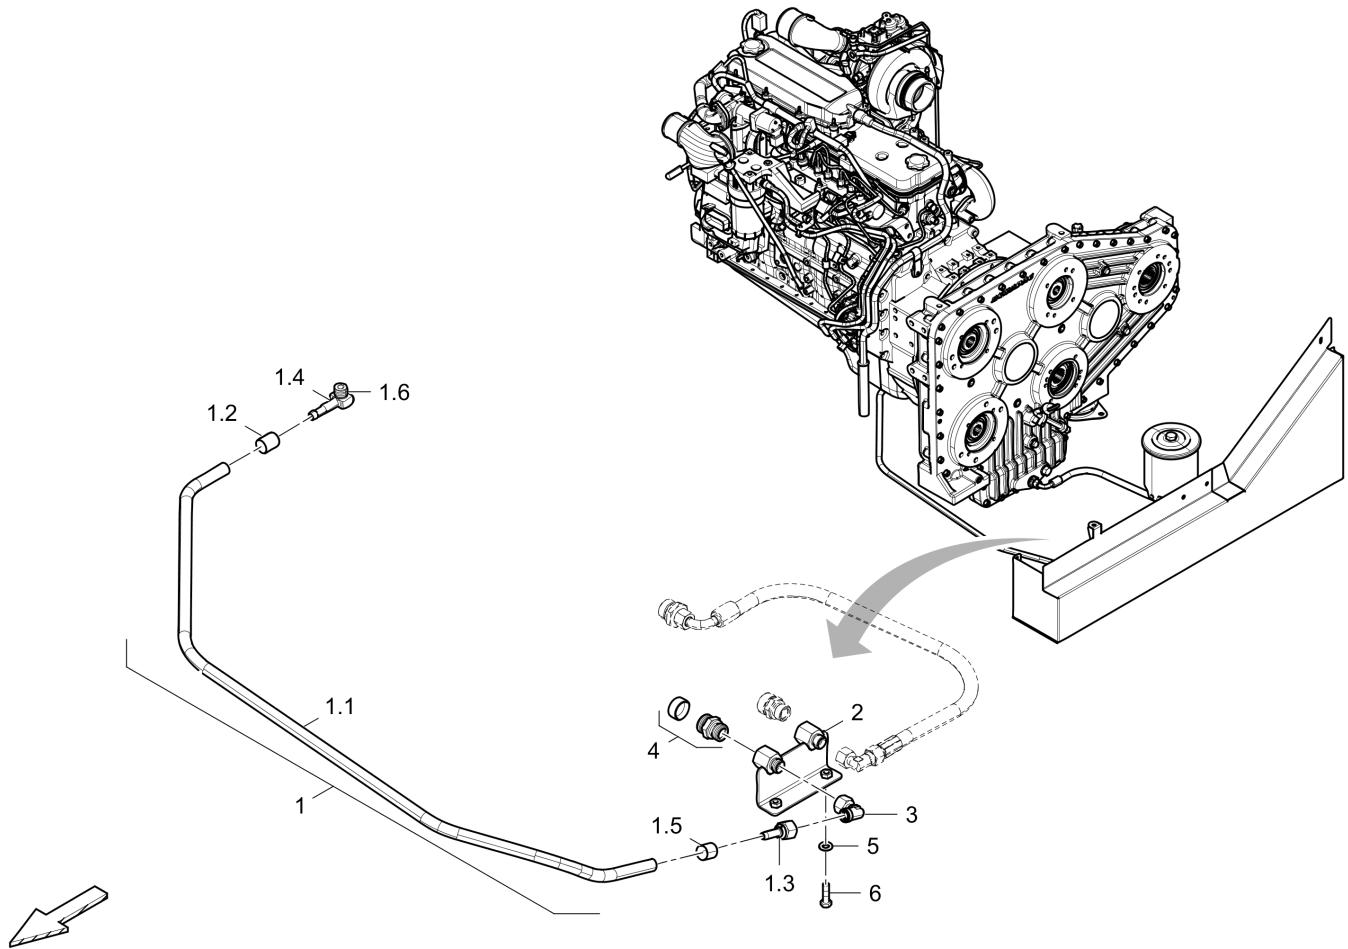

Oil drain 4812063522 Oil drain STG V

Item	Part No.	Name	Qty	L	C	SN INFO
1	4812075440	Oil drain hose	1			
1.1	4812023354	Hose	1,2			
1.2	D953502699	Hose cap	1			
1.3	D953502386	Nipple	1			
1.4	4812019720	Connecting tube	1			
1.5	D953502701	Hose cap	1			
1.6	4812023971	Band	0,2			
2	4812075407	Console	1			
3	D961917008	Elbow socket	1			
4	4812006845	Oil drain screw	1			
5	0333310050	Lock washer	2			
6	0147132203	Hexagon head screw	2			

Refer to Parts Online for the most up to date information. The printed information might be outdated.

Wed Oct 07 08:50:25 UTC 2020