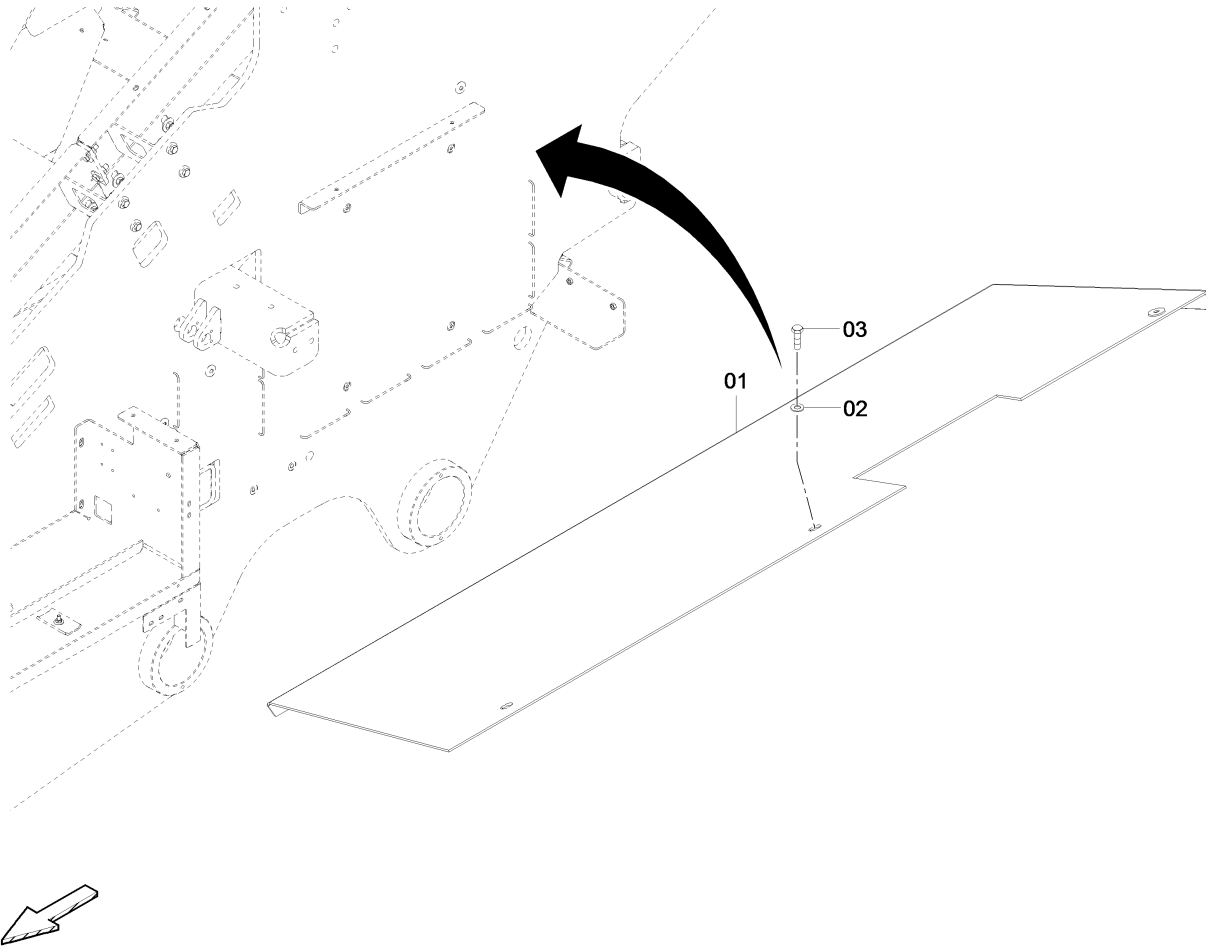

Cover, I.h. 4812224985 Cover, I. h.

Item	Part No.	Name	Qty	L	C	SN INFO
1	4812224991	Cover, I. h.	1			
2	D939570014	Washer	5			
3	0147132303	Hexagon bolt	5