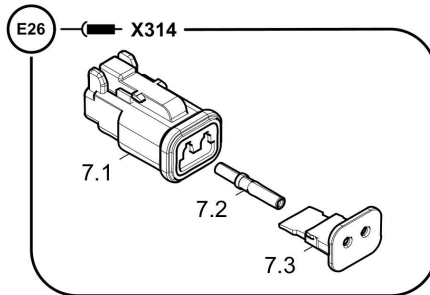

Item	Part No.	Name	Qty	L	C	SN INFO
21	4812035681	Clamp	1			
22	4812009305	Hose	1			
23	4812046324	Hose	1			
24	4812008583	Air intake	1			
25	0333310051	Lock washer	8			
26	0266211100	Nut hexagon	4			
27	0147132203	Hexagon head screw	10			
28	4812033471	Pressure switch	1			
29	4812037177	Insulating board	1			
30	4812037179	Insulating board	1			
31	4812037176	Insulating board	1			
32	4812037159	Insulating board	1			
33	4812046485	Hose	1			
34	D934362129	Clamp	1			
35	4812012121	Expansion tank	1			
35	4812235184	Expansion tank	1			Valid from s/n G002785, ff
35.1	4812235183	Expansion tank	1			
35.2	4812012153	Cap	1			
35.3	4812012171	Level indicator	1			
35.4	4812023389	Connecting tube	1			
35.5	4812002486	Thread sealing product	1			
36	4812044983	Retainer	1			
37	4812046486	Hose	1			
38	4812046517	Hose	1			
39	4812074427	Hose	1			
40	4812074428	Hose	1			
41	D939505023	Washer	2			
42	0266211000	Hexagon nut	4			
43	4812007252	Hose	1			
44	0147132303	Hexagon bolt	6			
47	D934400090	Clamp	2			
48	4812011520	Retainer	1			
49	D930280167	Edge protection x m	1			
50	4812011506	Clamp	1			
51	0147132003	Hex. head screw	1			
52	4812012430	Air filter cpl.	1			
53	4812018943	Clamp hoses package	2			
53.1	D934349115	Clamp	1			

Refer to Parts Online for the most up to date information. The printed information might be outdated.

Wed Oct 07 08:49:45 UTC 2020