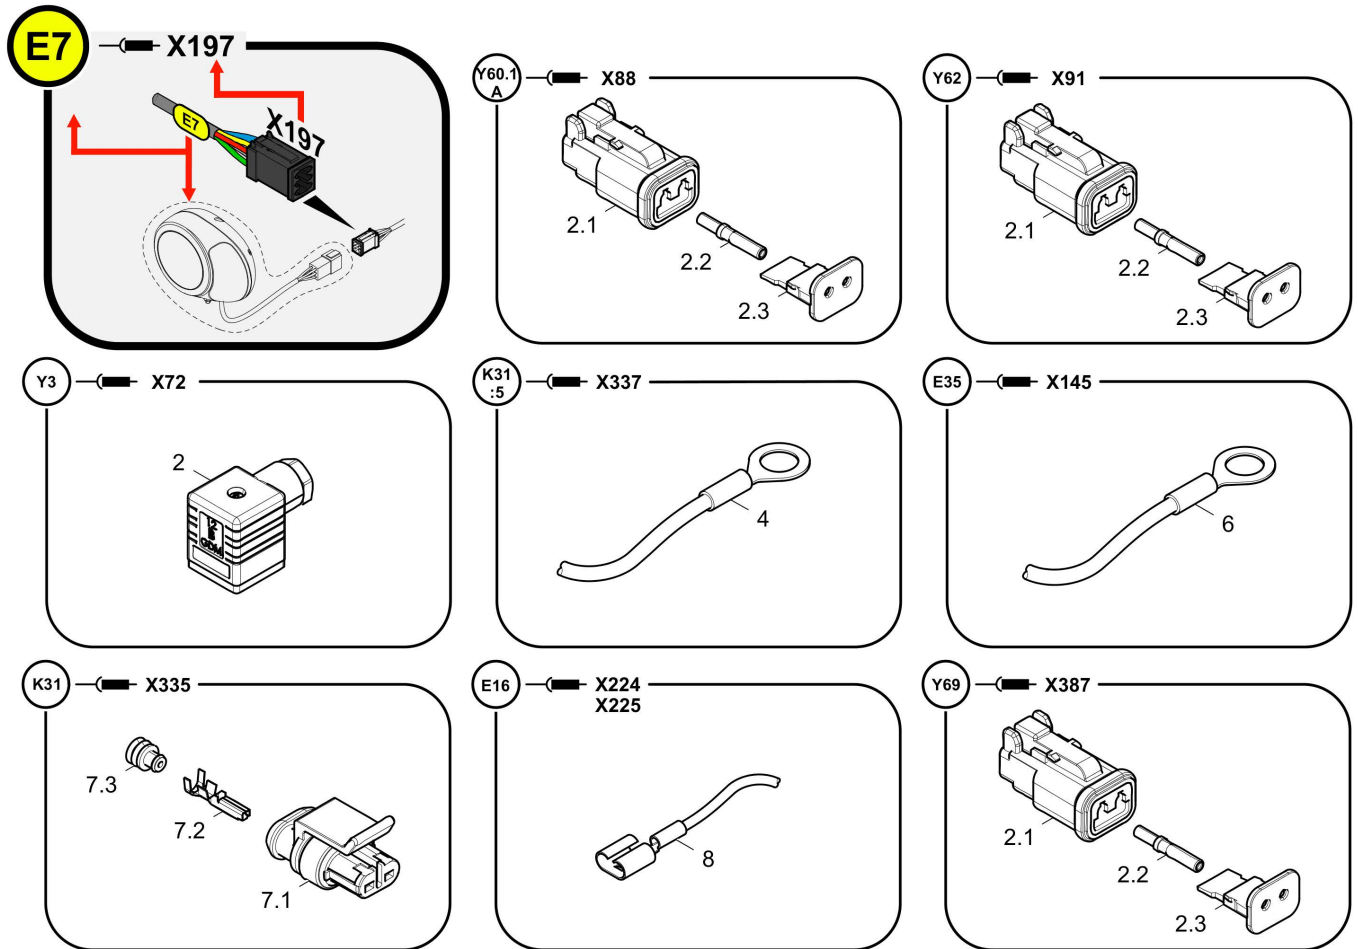

Item	Part No.	Name	Qty	L	C	SN INFO
1	4812034790	Power-timer housing	1			
1.1	4812029239	Power-timer housing	1			
1.2	4812030987	Female contact	21			
2	4812034791	Plug	1			
2.1	D977466134	Socket shell	1			
2.2	D977466144	Socket contact	2			
2.3	D977466137	Key	1			
3	D977476443	Valve plug	1			
4	D977405555	Cable lug	1			
6	D977405528	Cable lug	1			
7	D977477184	Plug	1			
7.1	D977477102	Socket shell	1			
7.2	D977478301	Socket contact	2			
7.3	D977478231	Sealing	2			
8	4749100094	Flat plug sleeve	2			

Refer to Parts Online for the most up to date information. The printed information might be outdated.

Wed Oct 07 08:57:05 UTC 2020