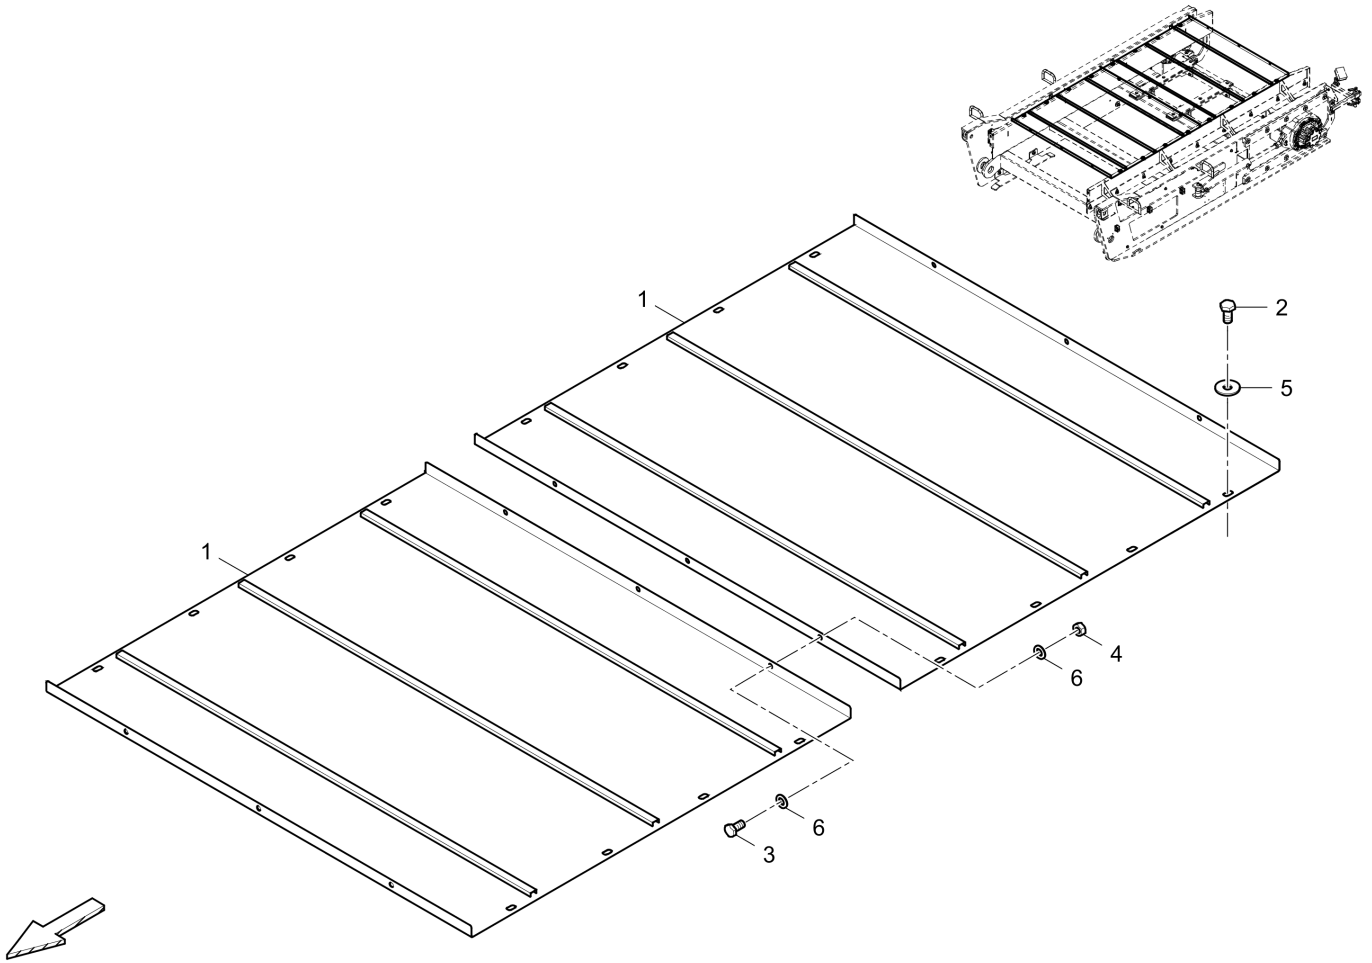

Cover plate 4812237142 Cover plate

Item	Part No.	Name	Qty	L	C	SN INFO
1	4812237139	Cover plate	2			
2	0147136003	Screw cap	16			
3	0147110911	Hexagon head screw	3			
4	0266211000	Hexagon nut	3			
5	0300013038	Flat washer	16			
6	0301233500	Plain washer	6