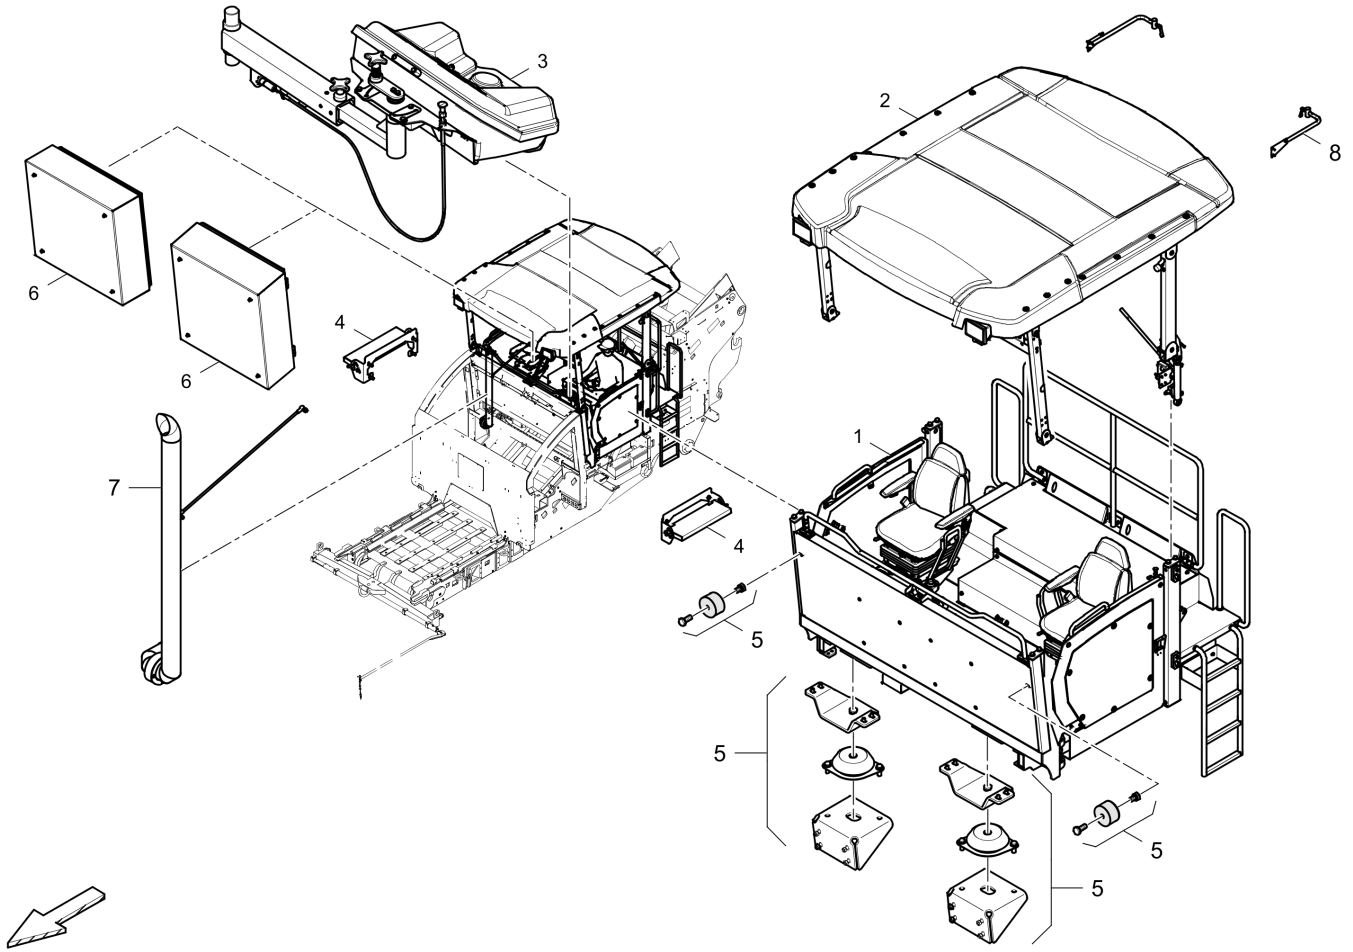

Operator platform, fix, roof - CM, Stage IV / Tier4F 4812014489A Platform, roof

Item	Part No.	Name	Qty	L	C	SN INFO
1	4812224928A	Platform	1			From s/n G001558,ff
2	4812225540A	Roof	1			Valid from s/n 0G001460,ff
3	4812222577	Operation panel	1			
4	4812224787	Fold away step	2			
5	4812225933	Vibration damper	1			
6	4812224469A	Pigeon hole	2			
7	4812013884	Exhaust pipe	1			
8	4812062852	Retainer	1			

Refer to Parts Online for the most up to date information. The printed information might be outdated.

Wed Oct 07 08:48:49 UTC 2020