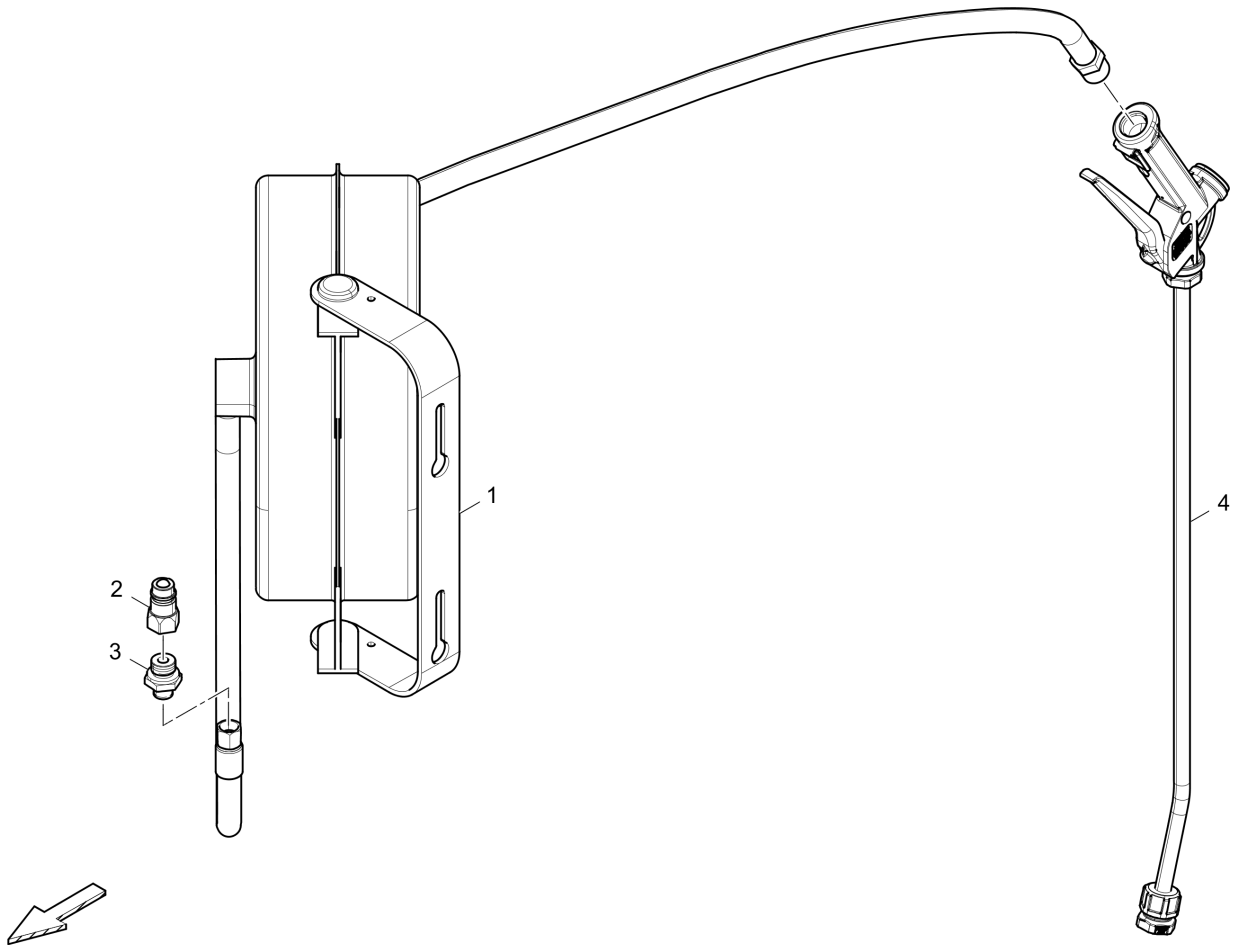

Hose reel 4812217480 Hose reel

Item	Part No.	Name	Qty	L	C	SN INFO
1	4812072845	Hose reel	1			
2	D933539226	Coupling plug	1			
3	D961934201	Male connector	1			
4	4812217384	Spray arm	1