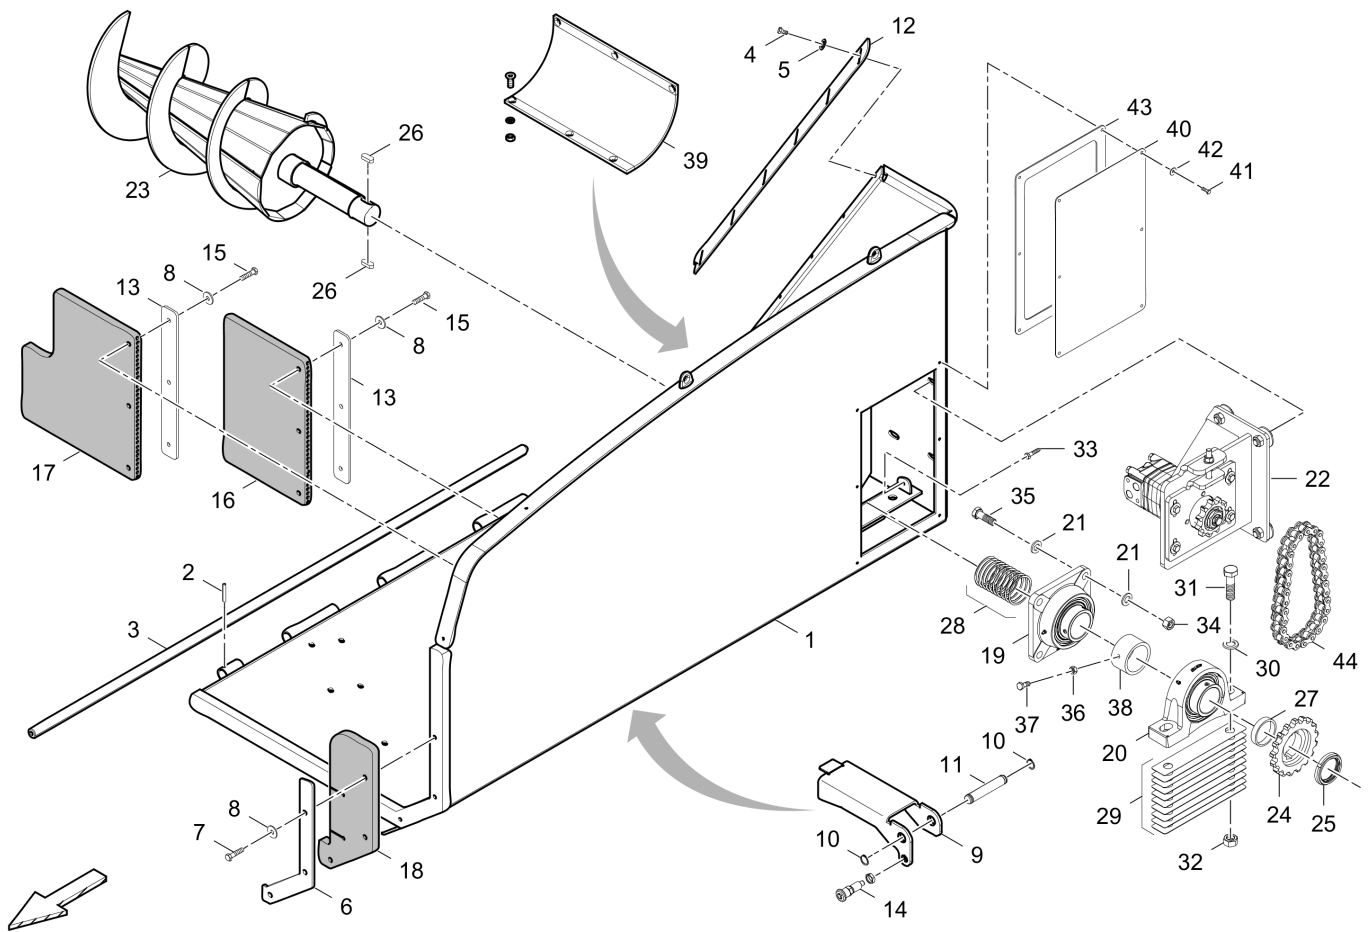

Hopper, l. h. -Remixer 4812074417 Hopper, l. h. - remixer

Item	Part No.	Name	Qty	L	C	SN INFO
1	4812074192	Hopper, l.h.	1			
2	D931501125	Dowel pin	1			
3	4812237672	Round bar steel	1			
4	0147136003	Screw cap	6			
5	0300013038	Flat washer	6			
6	4812215453	Sheet cast	1			
7	0147140703	Hex. head screw M12 x 60	3			
8	0300013042	Flat washer	9			
9	4812042341	Hopper lock	1			
10	D936001597	Circlip	2			
11	4812042343	Bolt	1			
12	4812237673	Stripper	1			
13	4812016967	Sheet cast	2			
14	4812015609	Stop bolt	1			
15	0147140503	Hex. head screw M12 x 50	6			
16	4812016964	Flap	1			

Refer to Parts Online for the most up to date information. The printed information might be outdated.

Wed Oct 07 08:46:55 UTC 2020