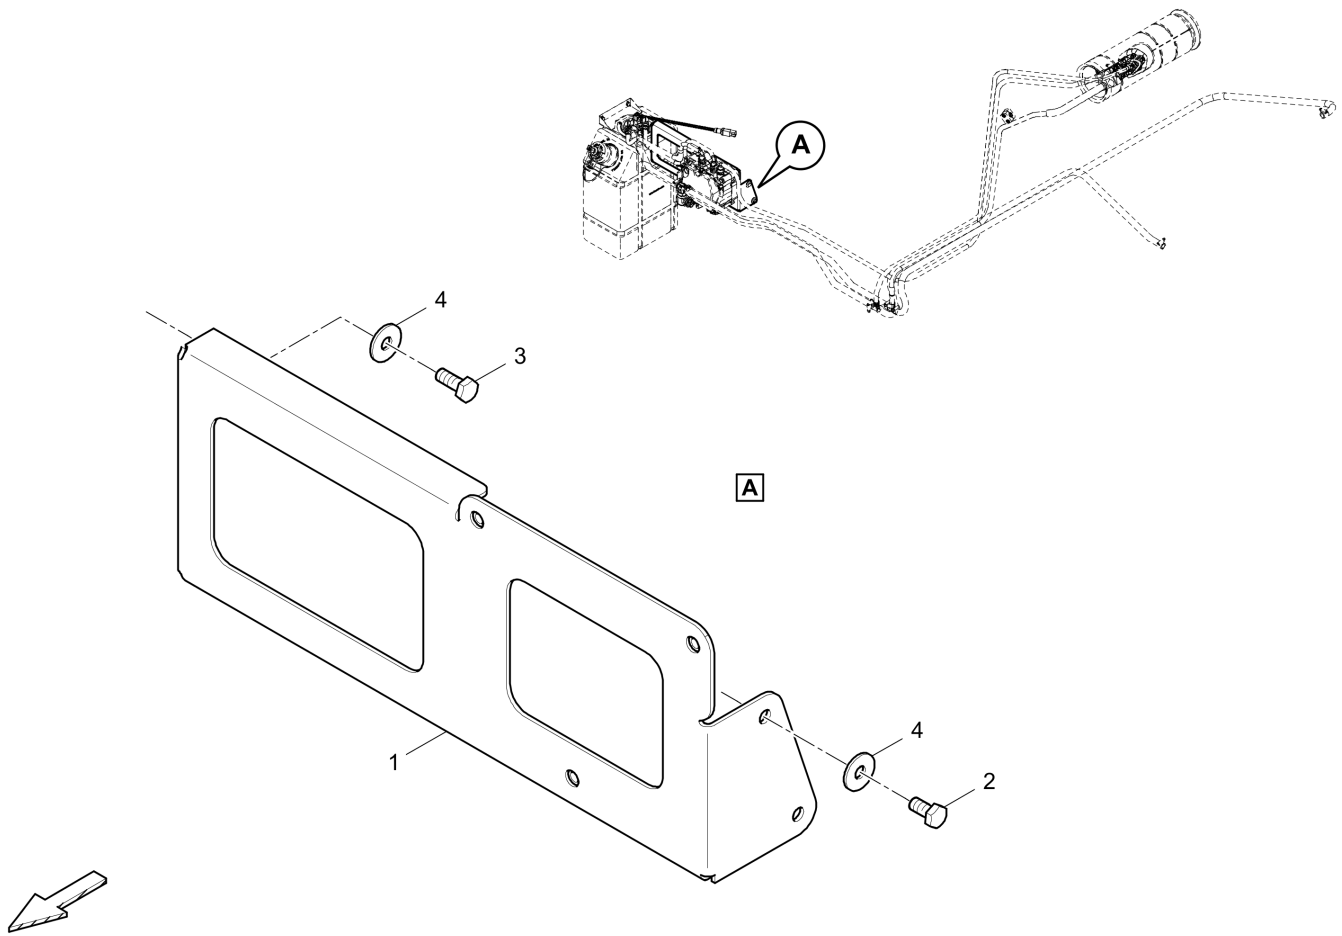

Retainer 4812228931 Retainer

Item	Part No.	Name	Qty	L	C	SN INFO
1	4812228932	Retainer	1			
2	0147132203	Hexagon head screw	2			
3	0147132303	Hexagon bolt	2			
4	0300013040	Flat washer	4