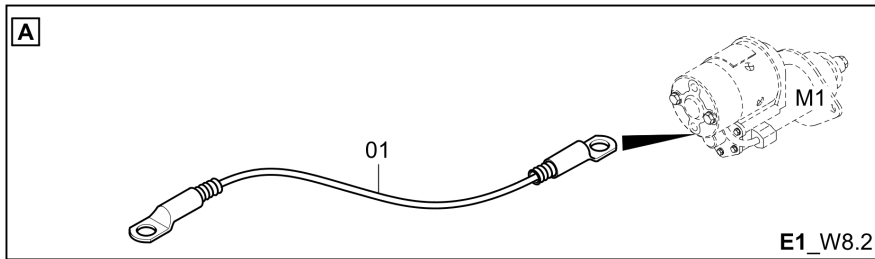

4812044109 Cable W8.2 4812044109 Cable W8.2

Item	Part No.	Name	Qty	L	C	SN INFO
1	4812044109	Cable W8.2	1