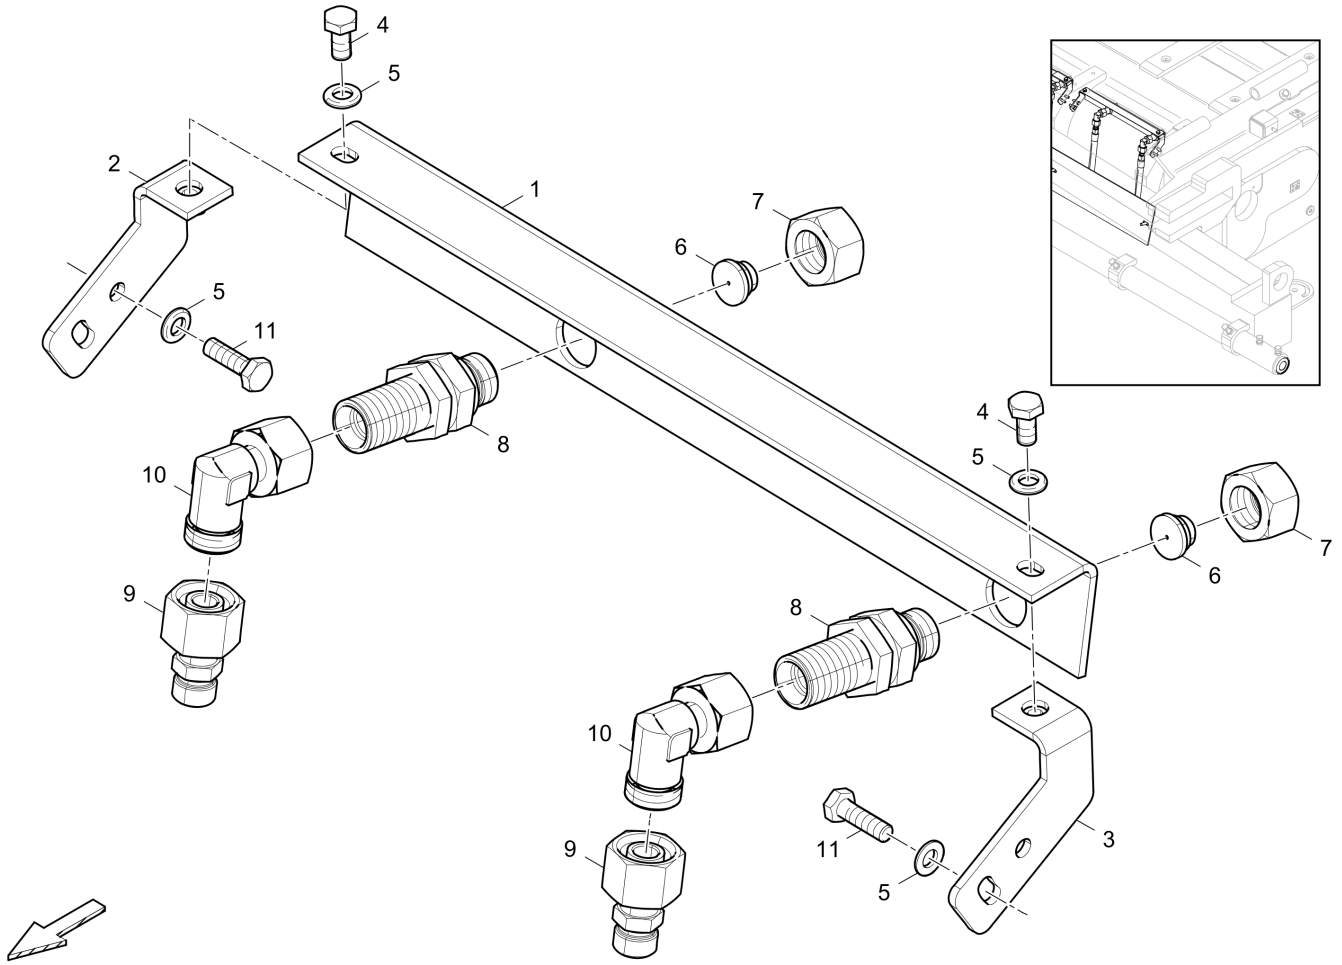

Receptacle, I.h. 4812023900 Receptacle, I.h.

Item	Part No.	Name	Qty	L	C	SN INFO
1	4812023901	Receptacle	1			
2	4812019407	Retainer, r.h.	1			
3	4812019411	Retainer, l.h.	1			
4	0147124403	Screw	2			
5	0301232100	Plain washer	6			
6	4812019085	Nozzle	2			
7	D930506060	Nut	2			
8	4812019415	Bulkhead union	2			
9	D961920605	Reducing socket	2			
10	D961917008	Elbow socket	2			
11	0147124703	Hex.bolt	4			

Refer to Parts Online for the most up to date information. The printed information might be outdated.

Wed Oct 07 08:51:13 UTC 2020