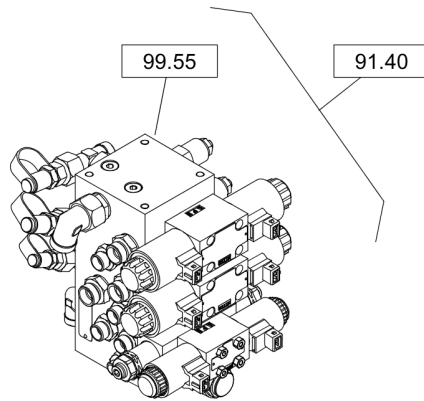

Utility roller D.ONE

Item	Part No.	Qty	Name	SN INFO
3	DL05557627	1	Hose assy.ac.WN3111	
4	DL05542125	1	Angular union	
5	DL05557627	1	Hose assy.ac.WN3111	
6	DL05542125	1	Angular union	
7	DL05558425	1	T-piece	
8	DL05718831	1	Distributor	
9	DL05557633	1	Hose assy.ac.WN3111	
10	DL05557624	1	Hose assy.ac.WN3111	
11	DL05557634	1	Hose assy.ac.WN3111	
12	DL05557608	1	Hose assy.ac.WN3111	
13	DL05557625	1	Hose assy.ac.WN3111	
14	DL05557626	1	Hose assy.ac.WN3111	
15	DL05557635	1	Hose assy.ac.WN3111	
16	DL07230854	1	Socket-head cap screw	
17	DL08510817	2	Washer	
18	DL08130813	1	Safety nut	
19	DL05557623	1	Hose assy.ac.WN3111	
20	DL05542654	1	Angular union	
21	DL08511934	1	Round anchor plate	
22	DL05542918	1	Nut	
23	DL05542704	1	Plug	
24	DL05545022	1	Cap nut	
25	DL05559529	1	Hose assy.ac.WN3111	
26	DL05557622	1	Hose assy.ac.WN3111	
27	DL05557636	1	Hose assy.ac.WN3111	
28	DL05557630	1	Hose assy.ac.WN3111	
29	DL05557630	1	Hose assy.ac.WN3111	
30	DL05557621	1	Hose assy.ac.WN3111	
31	DL05557624	1	Hose assy.ac.WN3111	
32	DL05557631	1	Hose assy.ac.WN3111	
33	DL05557627	1	Hose assy.ac.WN3111	
34	DL05557632	1	Hose assy.ac.WN3111	
35	DL05557628	1	Hose assy.ac.WN3111	
36	DL05557629	1	Hose assy.ac.WN3111	
37	DL05557637	1	Hose assy.ac.WN3111	
22.17	-		Crossbeam w. brake, assembled	
22.18	-		Crossbeam w/o brake, assembled	

Refer to Parts Online for the most up to date information. The printed information might be outdated.

Mon Dec 14 11:56:36 UTC 2020