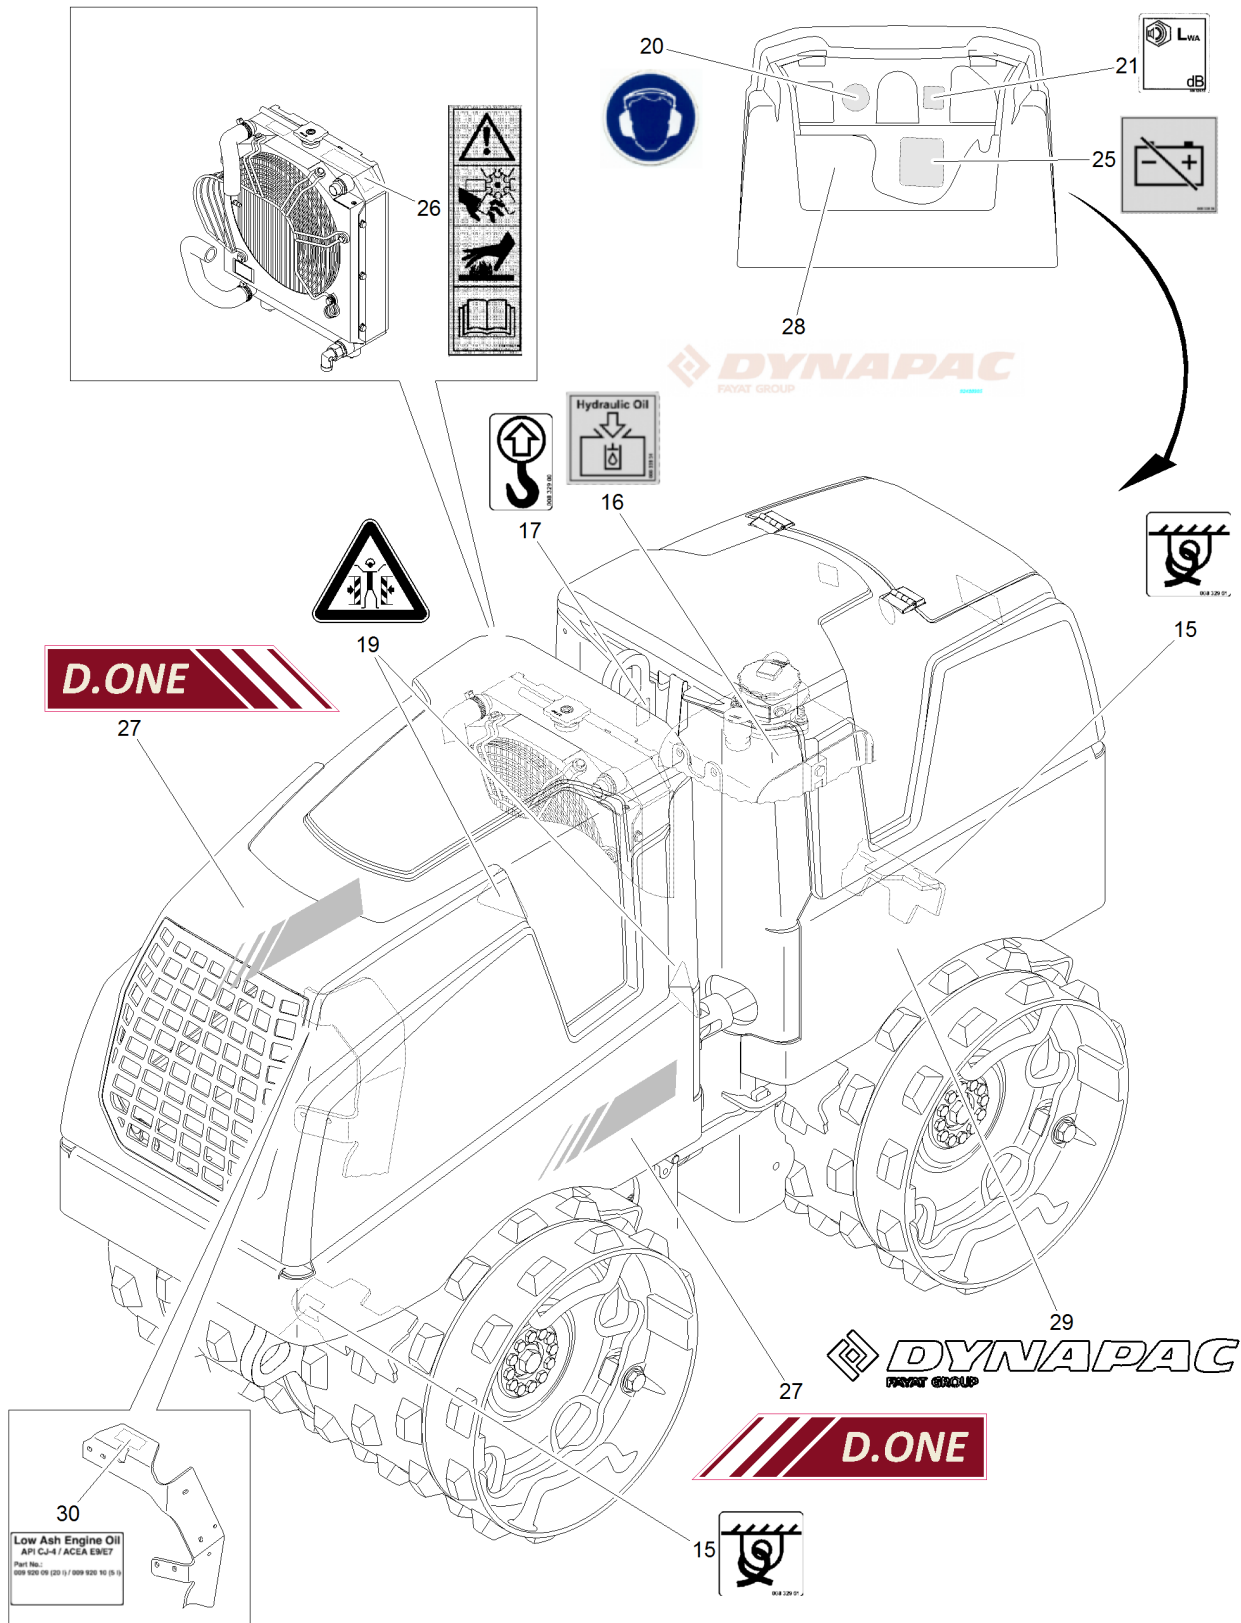

101.03/2

Refer to Parts Online for the most up to date information. The printed information might be outdated.

Mon Dec 14 11:56:45 UTC 2020

Utility roller D.ONE

Item	Part No.	Qty	Name	SN INFO
1	DL72001079	8	Scraper	
2	DL72001081	8	Angle	
3	DL72001082	16	Plate	
4	DL07141230	32	Hexagon bolt	
53.61			Scraper	

Refer to Parts Online for the most up to date information. The printed information might be outdated.

Mon Dec 14 11:56:49 UTC 2020