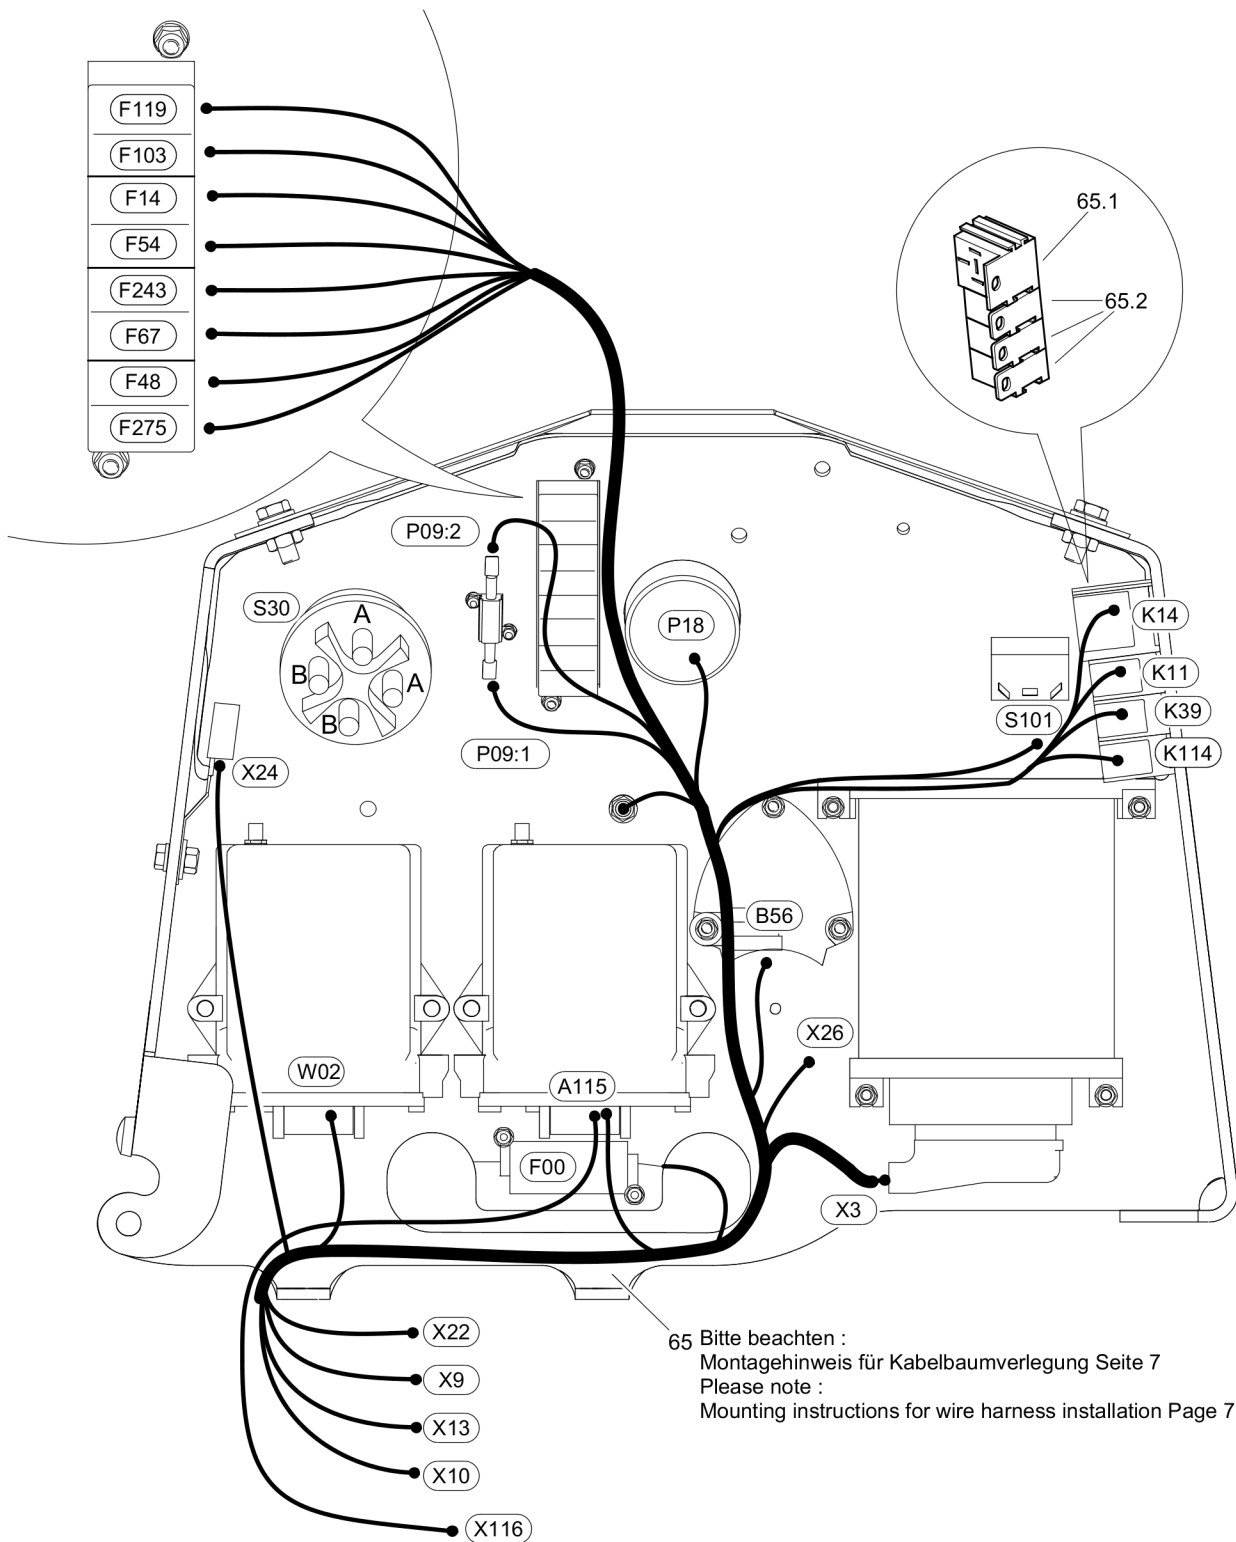

65 Bitte beachten :
Montagehinweis für Kabelbaumverlegung Seite 7
Please note :
Mounting instructions for wire harness installation Page 7

181.24/5

Utility roller D.ONE

Item	Part No.	Qty	Name	SN INFO
41	DL72301001	1	Aerial,assembled	
81.06			Electrics	
182.66			Aerial,assembled	

Refer to Parts Online for the most up to date information. The printed information might be outdated.

Mon Dec 14 11:57:03 UTC 2020