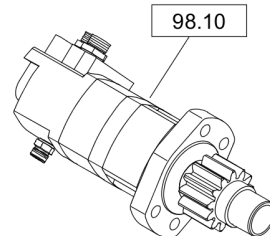

Utility roller D.ONE

Item	Part No.	Qty	Name	SN INFO
3	DL05557627	1	Hose assy.ac.WN3111	
4	DL05542125	1	Angular union	
5	DL05557627	1	Hose assy.ac.WN3111	
6	DL05542125	1	Angular union	
7	DL05558425	1	T-piece	
8	DL05718831	1	Distributor	
9	DL05557633	1	Hose assy.ac.WN3111	
10	DL05557624	1	Hose assy.ac.WN3111	
11	DL05557634	1	Hose assy.ac.WN3111	
12	DL05557608	1	Hose assy.ac.WN3111	
13	DL05557625	1	Hose assy.ac.WN3111	
14	DL05557626	1	Hose assy.ac.WN3111	
15	DL05557635	1	Hose assy.ac.WN3111	
16	DL07230854	1	Socket-head cap screw	
17	DL08510817	2	Washer	
18	DL08130813	1	Safety nut	
19	DL05557623	1	Hose assy.ac.WN3111	
20	DL05542654	1	Angular union	
21	DL08511934	1	Round anchor plate	
22	DL05542918	1	Nut	
23	DL05542704	1	Plug	
24	DL05545022	1	Cap nut	
25	DL05559529	1	Hose assy.ac.WN3111	
26	DL05557622	1	Hose assy.ac.WN3111	
27	DL05557636	1	Hose assy.ac.WN3111	
28	DL05557630	1	Hose assy.ac.WN3111	
29	DL05557630	1	Hose assy.ac.WN3111	
30	DL05557621	1	Hose assy.ac.WN3111	
31	DL05557624	1	Hose assy.ac.WN3111	
32	DL05557631	1	Hose assy.ac.WN3111	
33	DL05557627	1	Hose assy.ac.WN3111	
34	DL05557632	1	Hose assy.ac.WN3111	
35	DL05557628	1	Hose assy.ac.WN3111	
36	DL05557629	1	Hose assy.ac.WN3111	
37	DL05557637	1	Hose assy.ac.WN3111	
22.17	-		Crossbeam w. brake, assembled	
22.18	-		Crossbeam w/o brake, assembled	

Refer to Parts Online for the most up to date information. The printed information might be outdated.

Mon Dec 14 11:56:36 UTC 2020