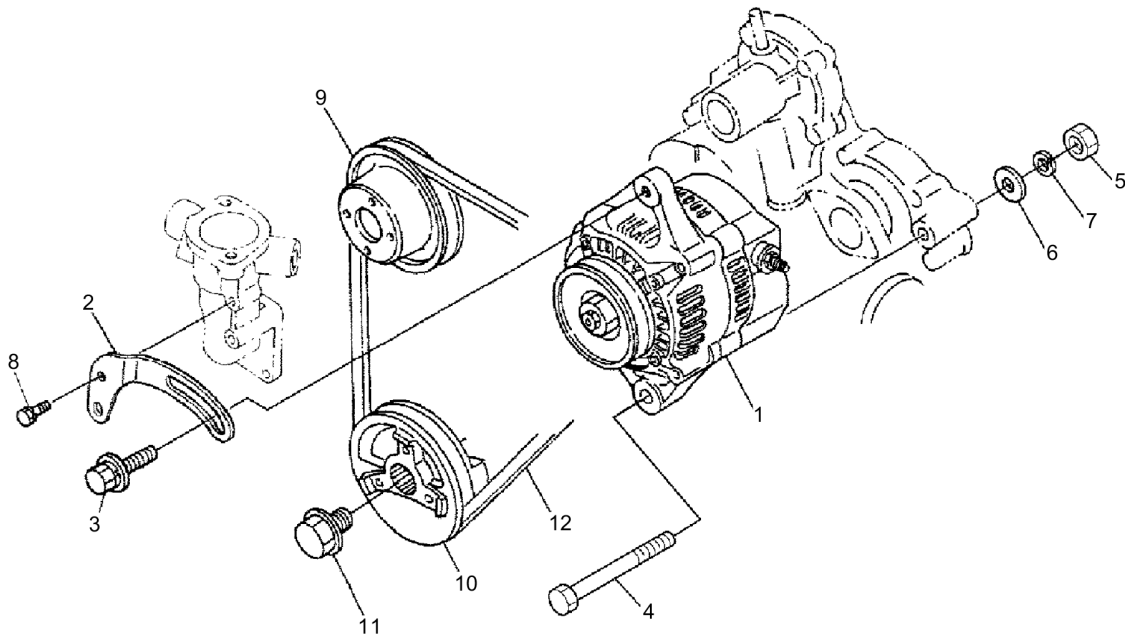

11.71-1

Refer to Parts Online for the most up to date information. The printed information might be outdated.

Mon Dec 14 11:55:32 UTC 2020