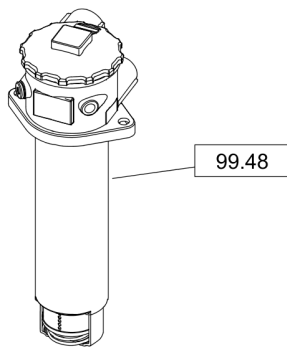

Utility roller D.ONE

Item	Part No.	Qty	Name	SN INFO
3	DL05557627	1	Hose assy.ac.WN3111	
4	DL05542125	1	Angular union	
5	DL05557627	1	Hose assy.ac.WN3111	
6	DL05542125	1	Angular union	
7	DL05558425	1	T-piece	
8	DL05718831	1	Distributor	
9	DL05557633	1	Hose assy.ac.WN3111	
10	DL05557624	1	Hose assy.ac.WN3111	
11	DL05557634	1	Hose assy.ac.WN3111	
12	DL05557608	1	Hose assy.ac.WN3111	
13	DL05557625	1	Hose assy.ac.WN3111	
14	DL05557626	1	Hose assy.ac.WN3111	
15	DL05557635	1	Hose assy.ac.WN3111	
16	DL07230854	1	Socket-head cap screw	
17	DL08510817	2	Washer	
18	DL08130813	1	Safety nut	
19	DL05557623	1	Hose assy.ac.WN3111	
20	DL05542654	1	Angular union	
21	DL08511934	1	Round anchor plate	
22	DL05542918	1	Nut	
23	DL05542704	1	Plug	
24	DL05545022	1	Cap nut	
25	DL05559529	1	Hose assy.ac.WN3111	
26	DL05557622	1	Hose assy.ac.WN3111	
27	DL05557636	1	Hose assy.ac.WN3111	
28	DL05557630	1	Hose assy.ac.WN3111	
29	DL05557630	1	Hose assy.ac.WN3111	
30	DL05557621	1	Hose assy.ac.WN3111	
31	DL05557624	1	Hose assy.ac.WN3111	
32	DL05557631	1	Hose assy.ac.WN3111	
33	DL05557627	1	Hose assy.ac.WN3111	
34	DL05557632	1	Hose assy.ac.WN3111	
35	DL05557628	1	Hose assy.ac.WN3111	
36	DL05557629	1	Hose assy.ac.WN3111	
37	DL05557637	1	Hose assy.ac.WN3111	
22.17	-		Crossbeam w. brake, assembled	
22.18	-		Crossbeam w/o brake, assembled	

Refer to Parts Online for the most up to date information. The printed information might be outdated.

Mon Dec 14 11:56:36 UTC 2020