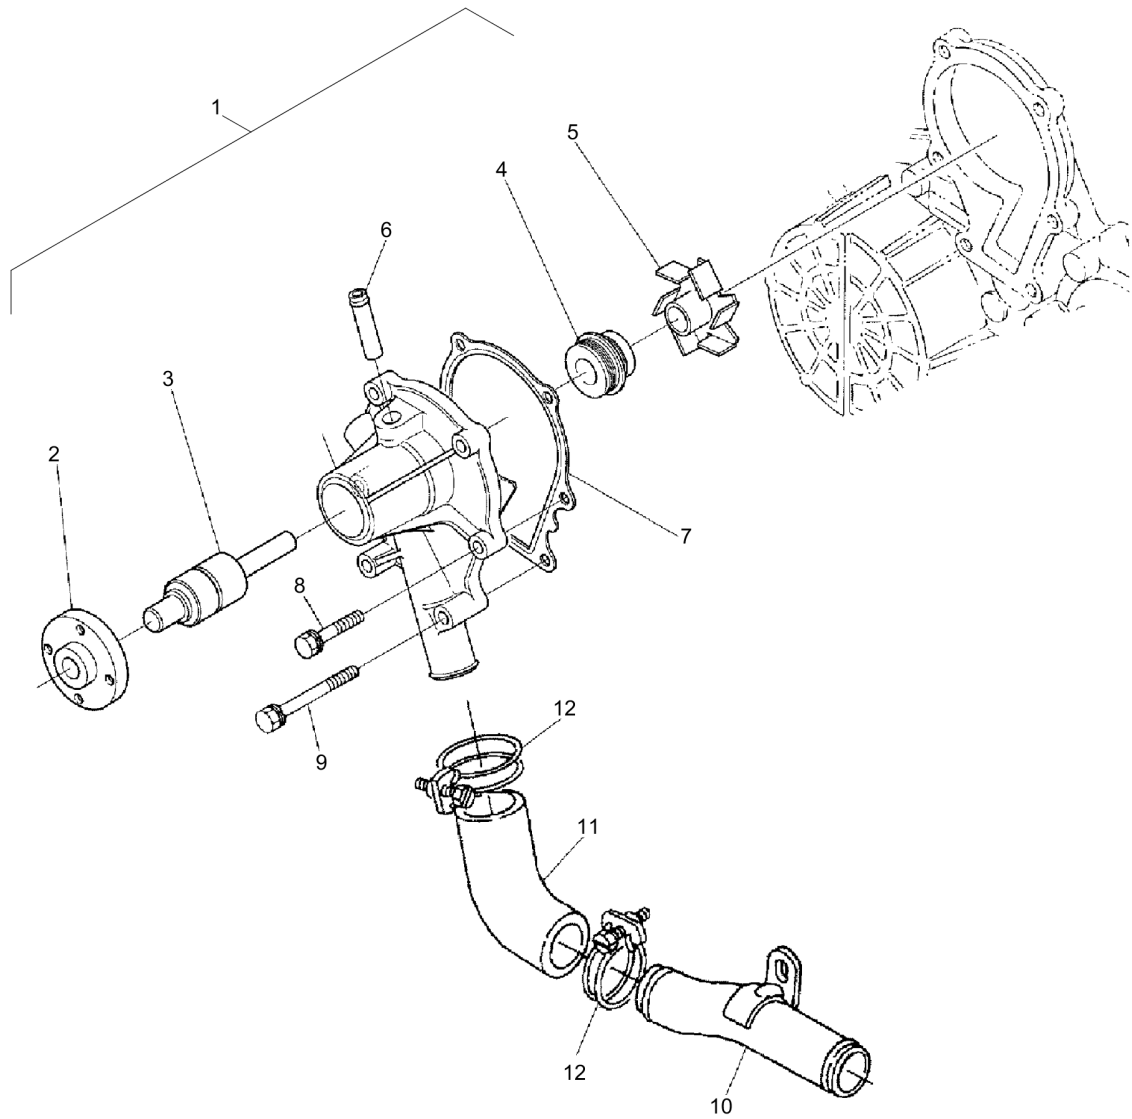

11.56-2

Refer to Parts Online for the most up to date information. The printed information might be outdated.

Mon Dec 14 11:55:30 UTC 2020