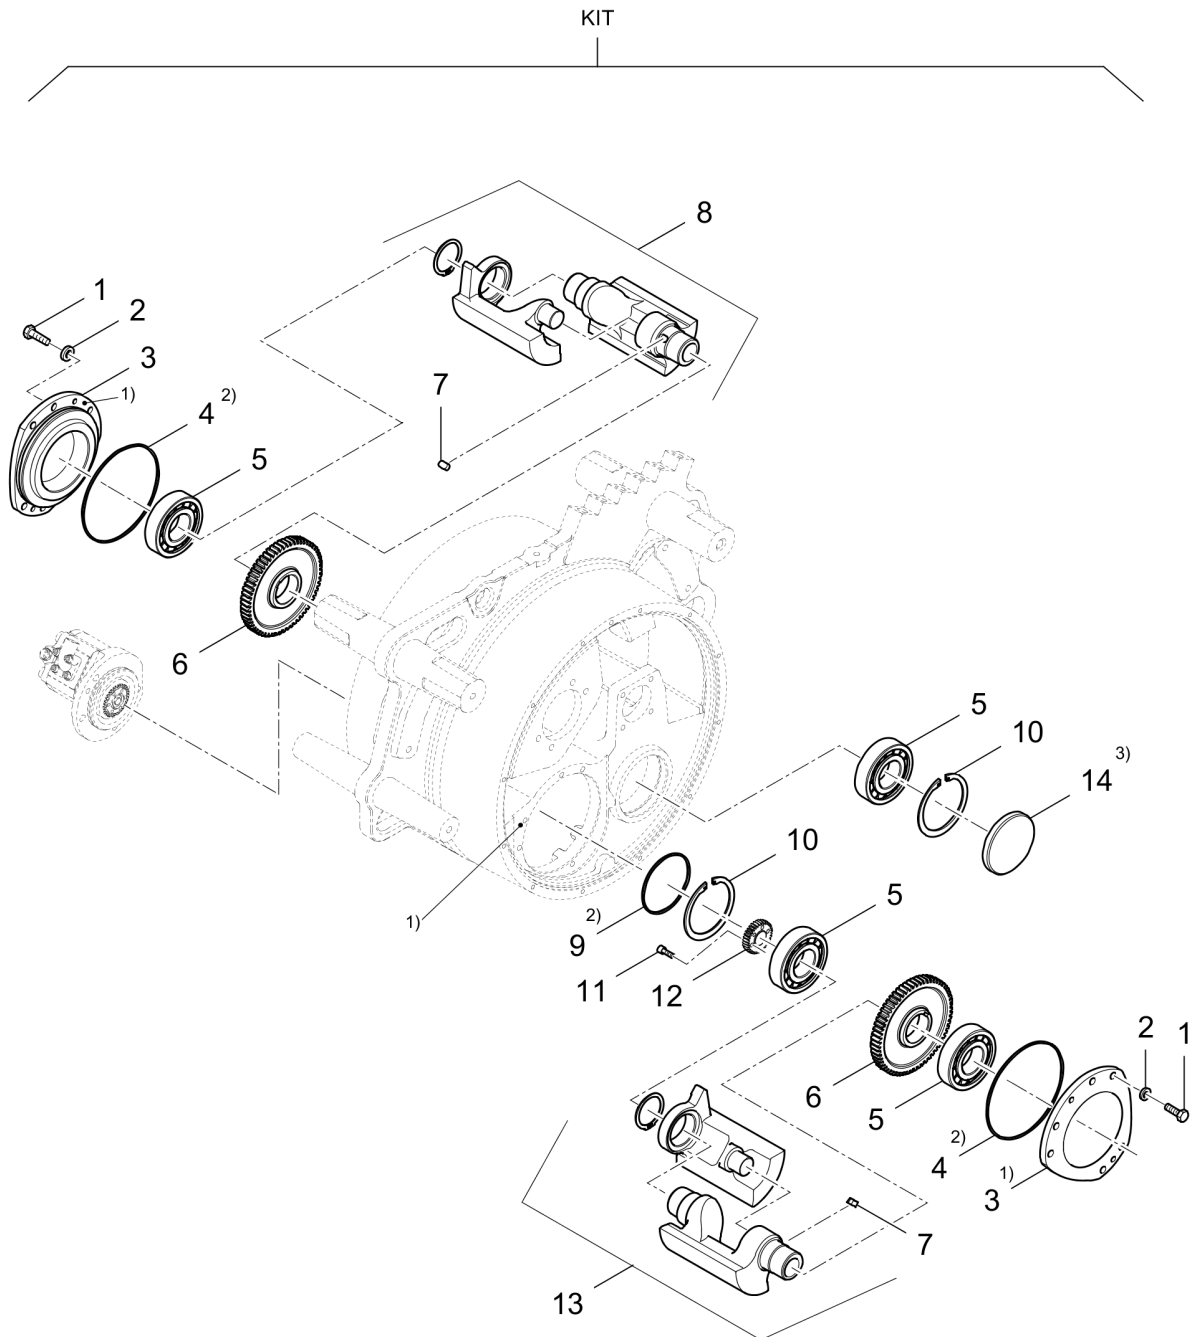

CLICK HERE TO **DOWNLOAD** THE COMPLETE MANUAL

Utility roller D.ONE

Item	Part No.	Qty	Name	SN INFO
KIT	4812216865	1	Repair kit, shock-absorber	
1	DL06127525	8	Rubber buffer	
2	DL07141234	8	Hexagon bolt	
3	DL08752130	16	Spring washer	
4	DL69030240	8	Shim	
5	DL06128815	4	Rubber buffer	
6	DL07141632	4	Hexagon bolt	
7	DL08752170	4	Spring washer	
8	DL48230105	4	Shim	
9	DL48230106	4	Shim	
10	DL06144785	2	Stop buffer	