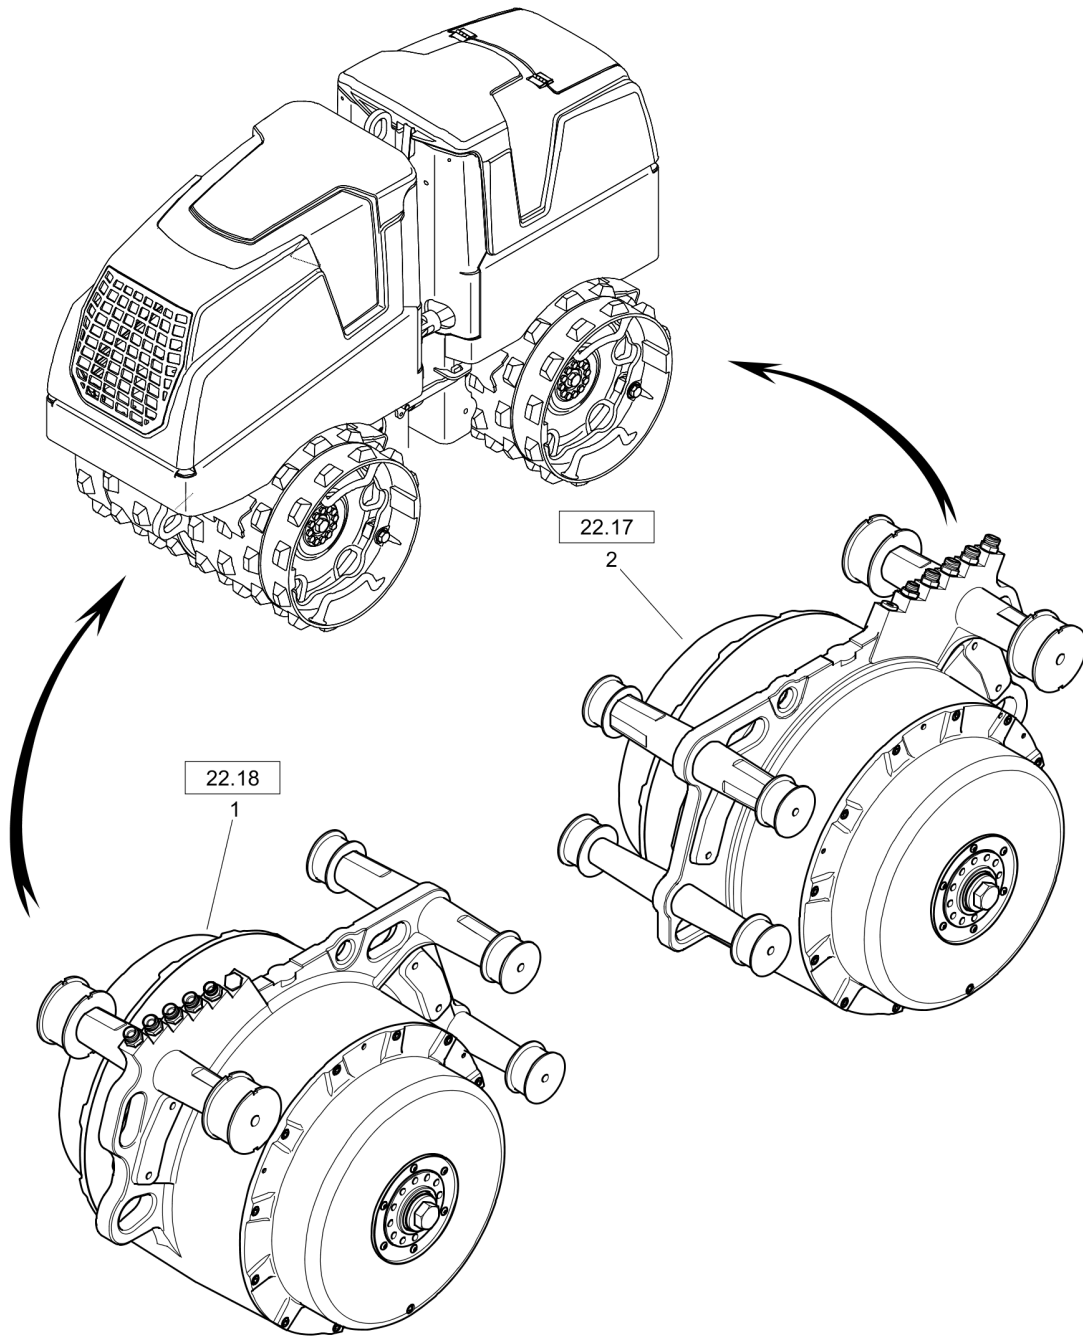

22.10

Refer to Parts Online for the most up to date information. The printed information might be outdated.

Mon Dec 14 11:55:44 UTC 2020