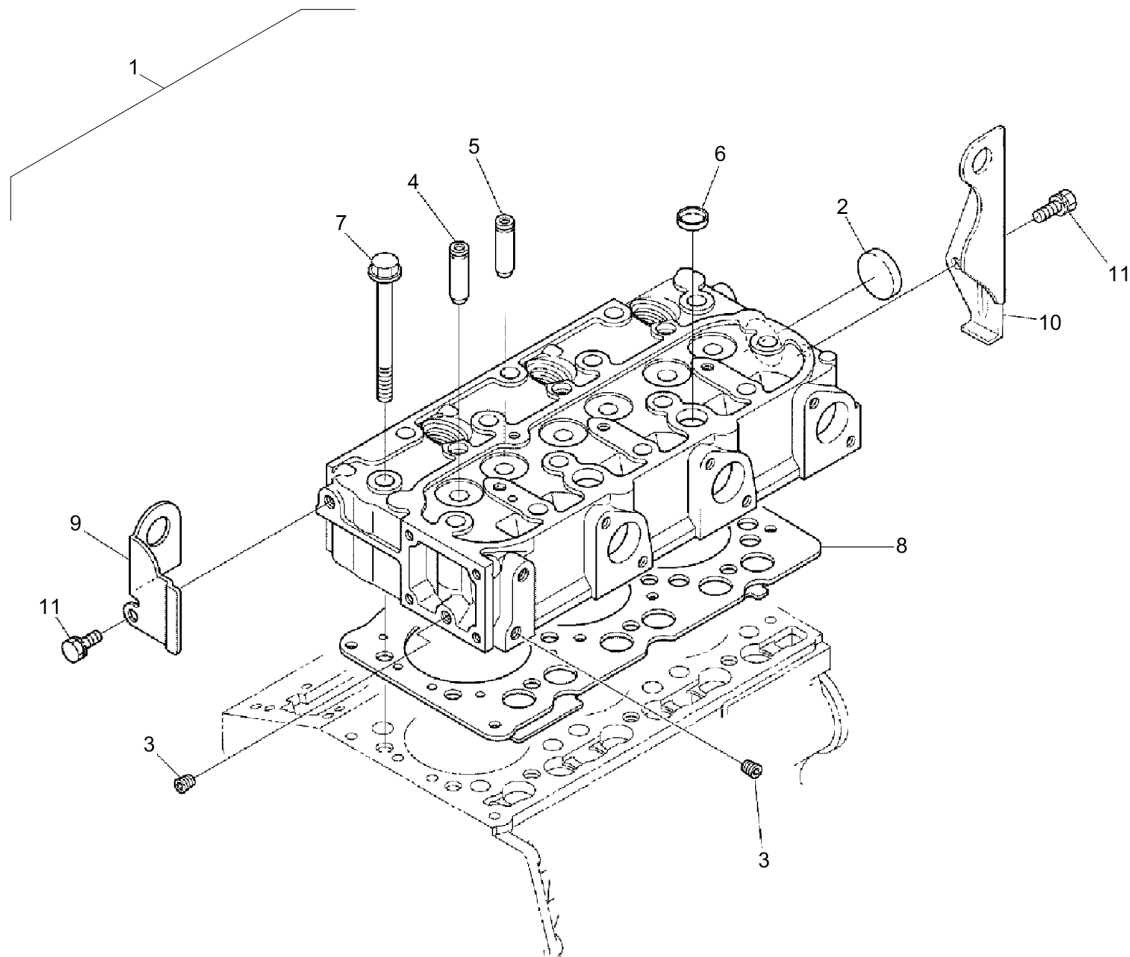

11.08-1

Refer to Parts Online for the most up to date information. The printed information might be outdated.

Mon Dec 14 11:55:22 UTC 2020