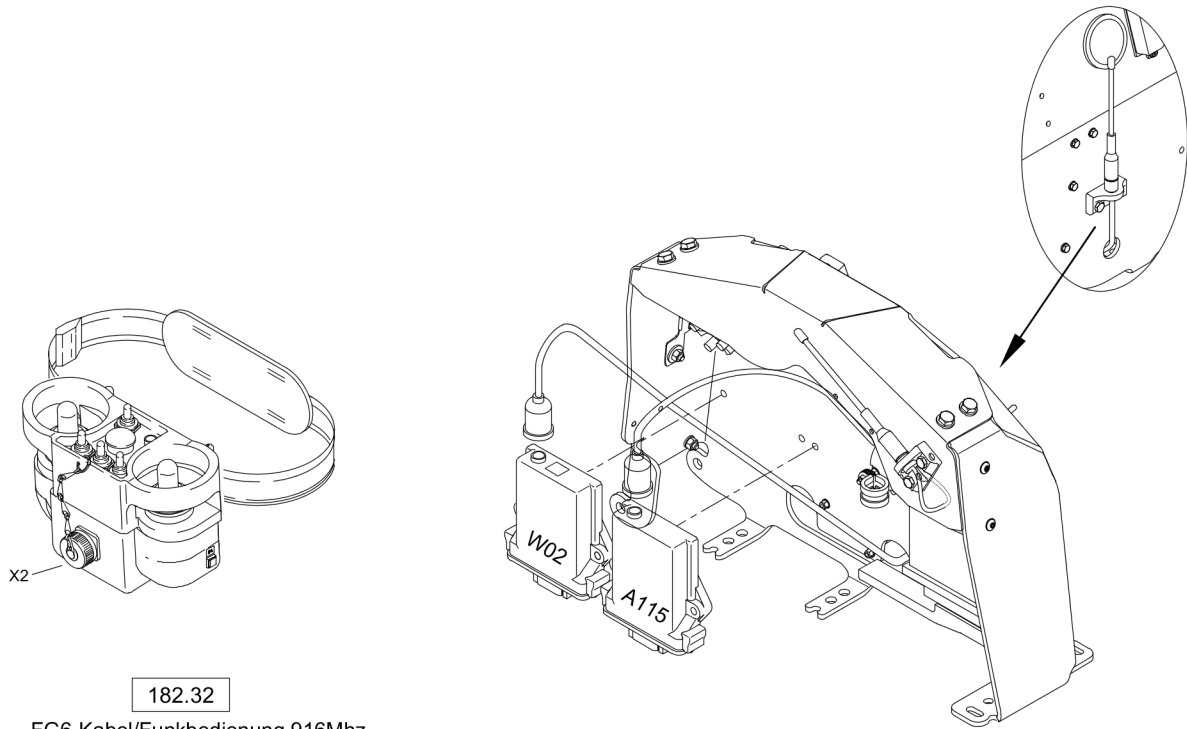

Mon Dec 14 11:56:45 UTC 2020

Utility roller D.ONE

Item	Part No.	Qty	Name	SN INFO
1	DL72001079	8	Scraper	
2	DL72001081	8	Angle	
3	DL72001082	16	Plate	
4	DL07141230	32	Hexagon bolt	
53.61			Scraper	

Refer to Parts Online for the most up to date information. The printed information might be outdated.

Mon Dec 14 11:56:49 UTC 2020

Utility roller D.ONE

Item	Part No.	Qty	Name	SN INFO
36	DL08130508	3	Safety nut	
37	DL06140925	2	Stop buffer	
38	DL08130611	2	Safety nut	
39	DL08510612	2	Washer	
40	DL07140568	1	Hexagon bolt	
41	DL08110508	2	Hexagon nut	
42	DL08621053	2	Washer	
43	DL05551912	1	Tube clamp	
44	DL05768251	1	Monitoring module	
45	DL05766955	3	Relay	
46	DL05766959	1	Relay	
47	DL07210890	2	Pens head screw	
48	DL08130508	2	Safety nut	
49	DL07210424	2	Pens head screw	
50	DL08510409	4	Washer	
51	DL08130408	2	Safety nut	
52	DL08510612	1	Washer	
53	DL07140629	1	Hexagon bolt	
54	DL08621064	1	Washer	
55	DL08130611	1	Safety nut	
56	DL92410732	1	Locking device	
57	DL92410733	1	Battery separating switch	
58	DL08130408	2	Safety nut	
59	DL08510412	4	Washer	
60	DL07240412	2	Socket-head cap screw	
61	DL92410746	1	Wire harness	
61.1	DL05726842	1	Relay base	
61.2	DL05766496	3	Relay base	
182.32			FG6-Cable/Rad.rem.cont.916Mhz	