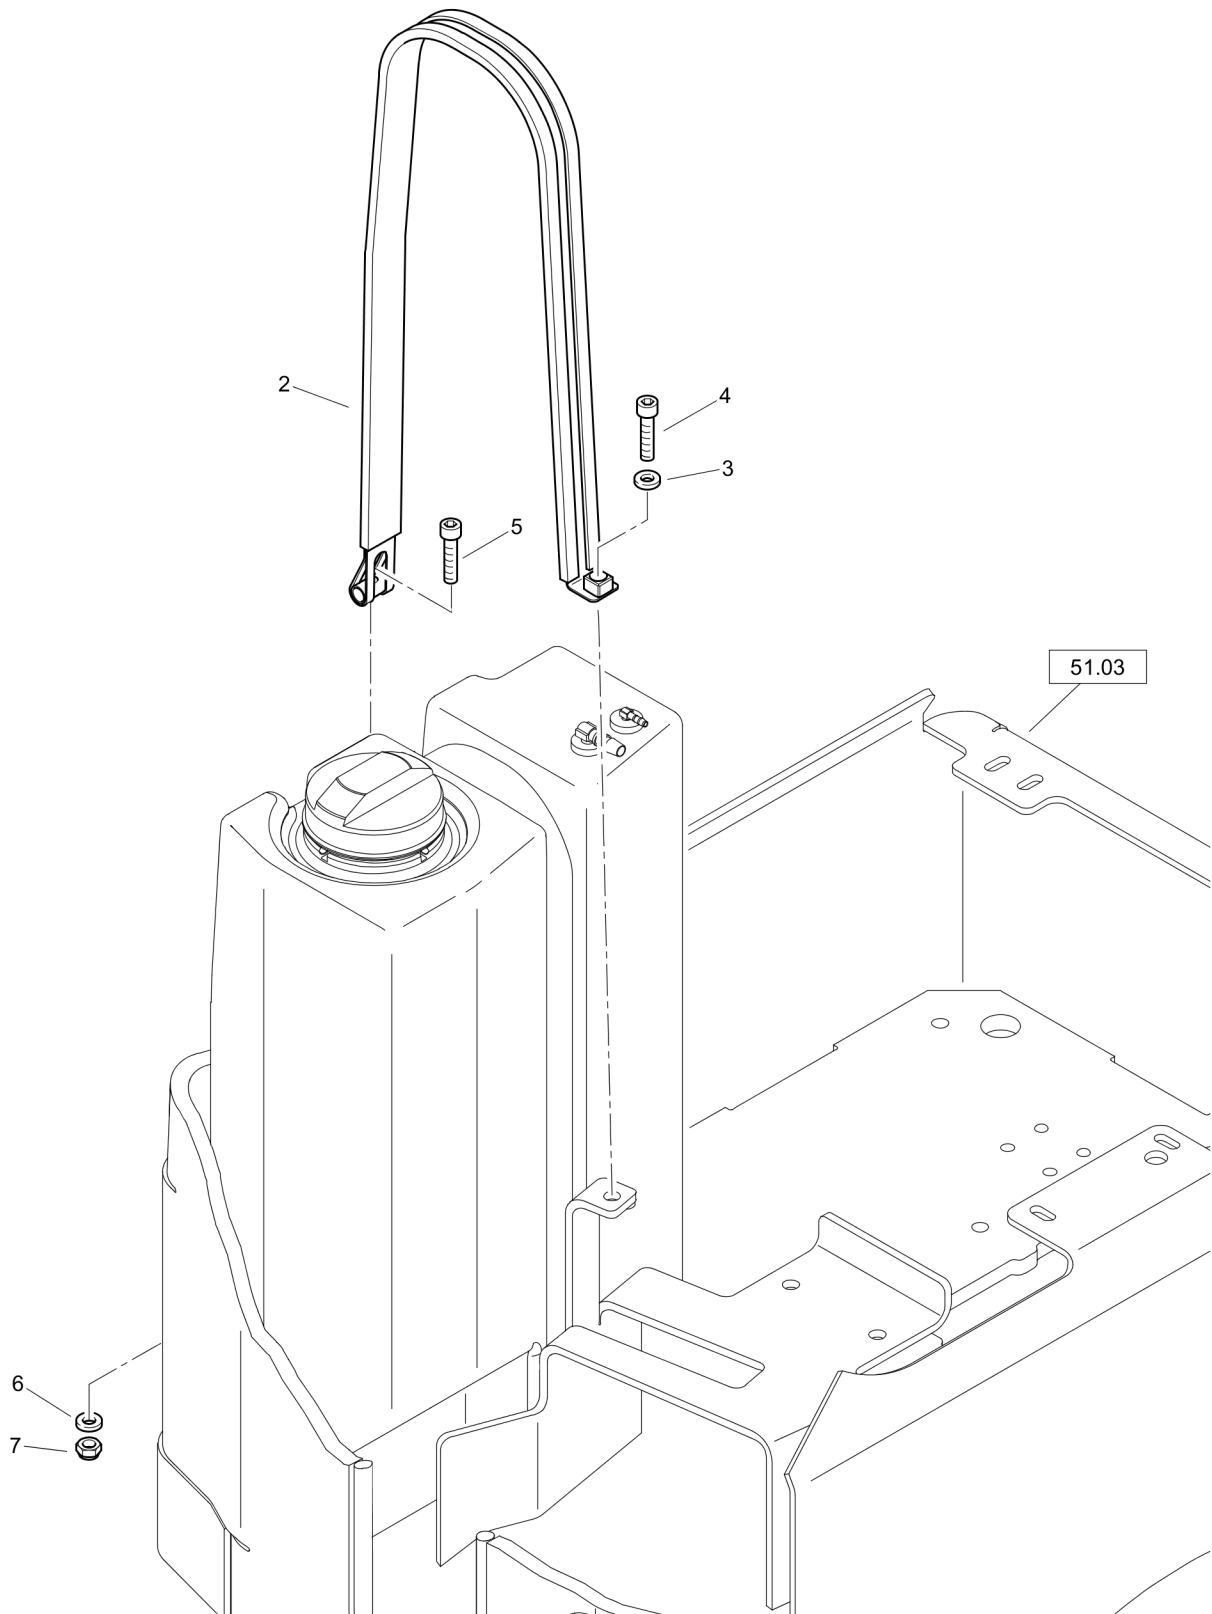

Mon Dec 14 11:55:32 UTC 2020

12.06/2

Refer to Parts Online for the most up to date information. The printed information might be outdated.

Mon Dec 14 11:55:35 UTC 2020

Utility roller D.ONE

Item	Part No.	Qty	Name	SN INFO
1	DL72410150	1	Holder	
2	DL72410149	1	Holder	
3	DL07141032	4	Hexagon bolt	
4	DL08752106	4	Spring washer	
6	DL07140842	1	Hexagon bolt	
7	DL07140846	1	Hexagon bolt	
8	DL08510817	4	Washer	
9	DL08130813	2	Safety nut	
10	DL05730061	1	Dry air filter	
11	DL05733032	1	Assembling clamp	
12	DL07130812	2	Hexagon bolt	
13	DL08510817	4	Washer	
14	DL08130813	2	Safety nut	
15	DL72410142	1	Intake manifold	
16	DL05552422	2	Hose clip	
17	DL05821346	1	Maintenance indicator	
18	DL72410141	1	Air hose	
19	DL05552422	2	Hose clip	
12.13			Engine	
51.02			Front Frame	