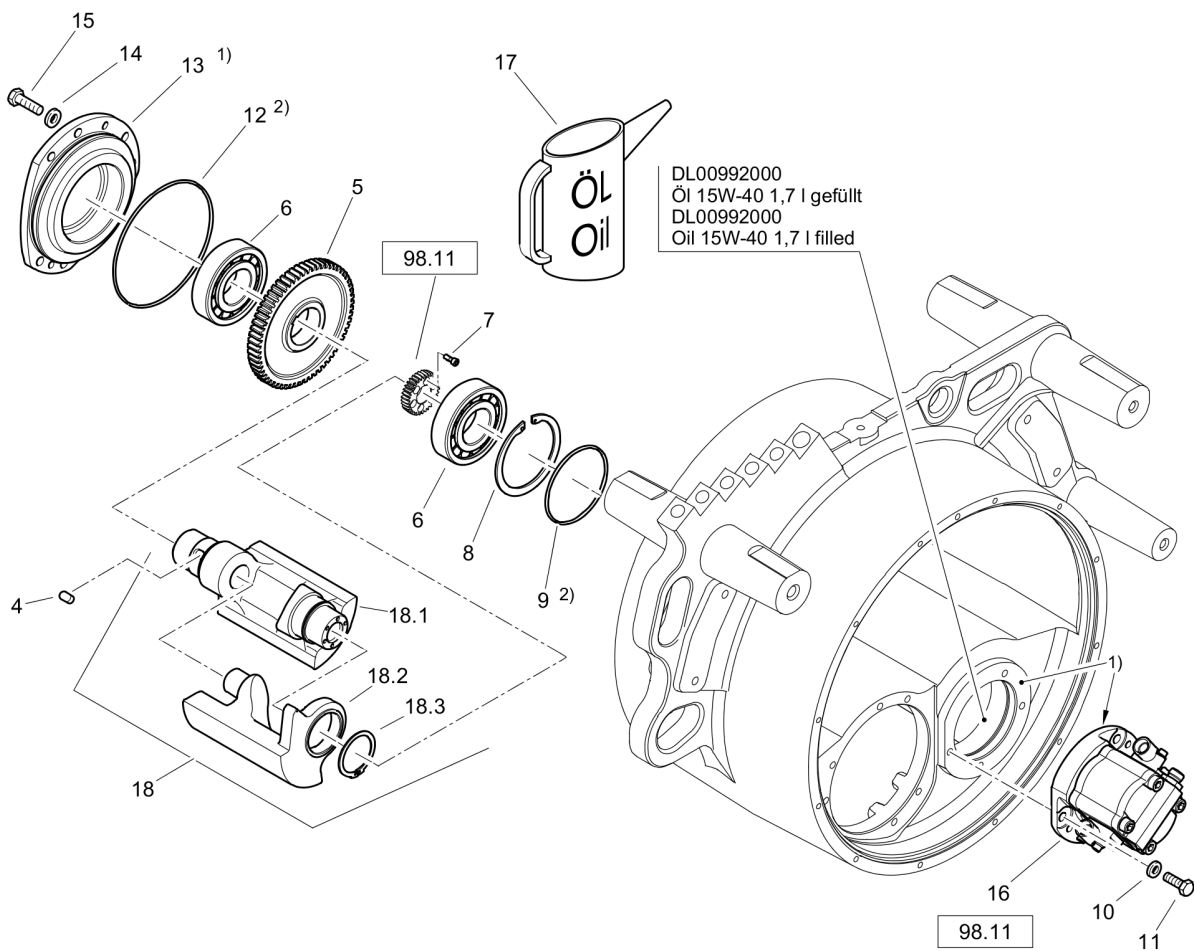

1) Mit Flächendichtung, niedrigfest (DL00970016) eingesetzt
  Inserted with Gasketing, low strength (DL00970016)
2) Mit Fett montieren
  Install with fat

22.18/1