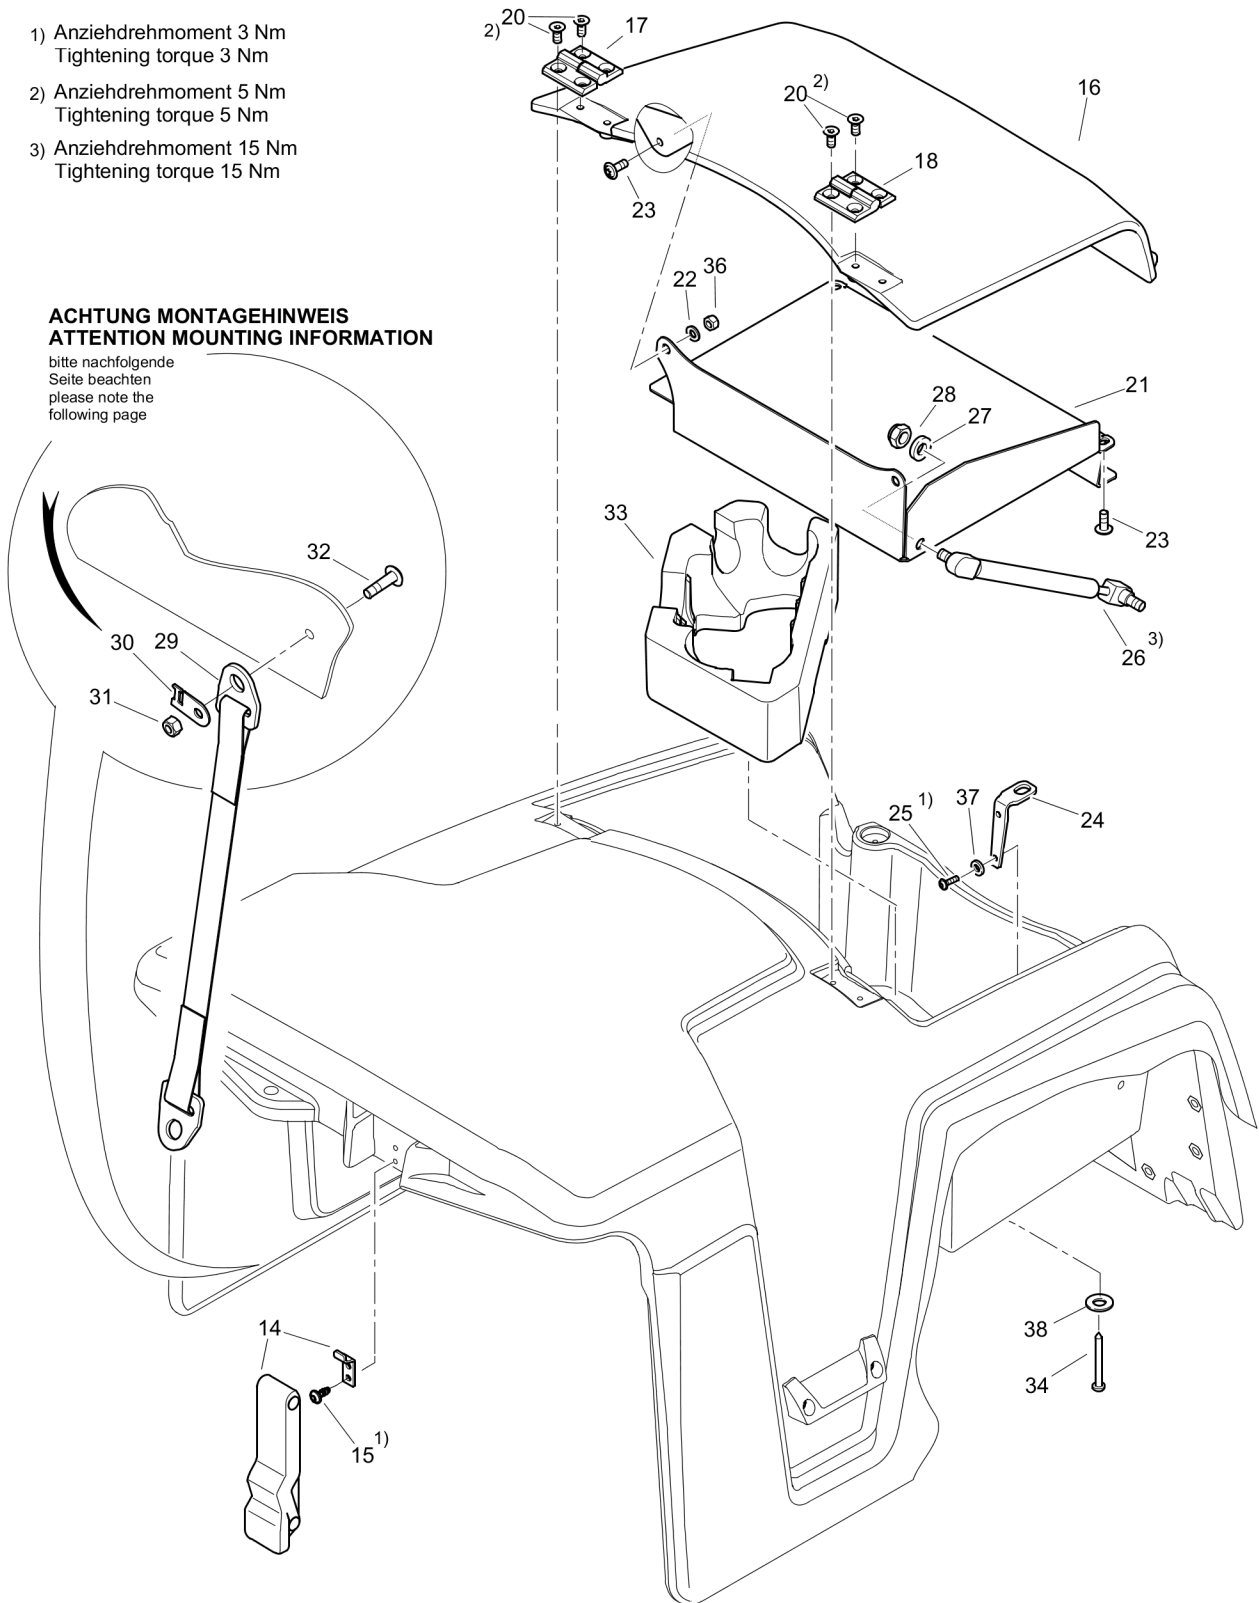

Utility roller D.ONE

Item	Part No.	Qty	Name	SN INFO
1	DL72370264	1	Rear hood, assembled	
2	DL08130813	5	Safety nut	
3	DL08510817	5	Washer	
4	DL07140824	1	Hexagon bolt	
5	DL08621084	1	Washer	
51.03	-		Rear frame	
91.40	-		null	

1) Anziehdrehmoment 3 Nm
  Tightening torque 3 Nm
2) Anziehdrehmoment 5 Nm
  Tightening torque 5 Nm
3) Anziehdrehmoment 15 Nm
  Tightening torque 15 Nm

**ACHTUNG MONTAGEHINWEIS
ATTENTION MOUNTING INFORMATION**

bitte nachfolgende
Seite beachten
please note the
following page

53.85/2