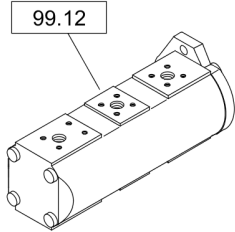

Utility roller D.ONE

Item	Part No.	Qty	Name	SN INFO
3	DL05557627	1	Hose assy.ac.WN3111	
4	DL05542125	1	Angular union	
5	DL05557627	1	Hose assy.ac.WN3111	
6	DL05542125	1	Angular union	
7	DL05558425	1	T-piece	
8	DL05718831	1	Distributor	
9	DL05557633	1	Hose assy.ac.WN3111	
10	DL05557624	1	Hose assy.ac.WN3111	
11	DL05557634	1	Hose assy.ac.WN3111	
12	DL05557608	1	Hose assy.ac.WN3111	
13	DL05557625	1	Hose assy.ac.WN3111	
14	DL05557626	1	Hose assy.ac.WN3111	
15	DL05557635	1	Hose assy.ac.WN3111	
16	DL07230854	1	Socket-head cap screw	
17	DL08510817	2	Washer	
18	DL08130813	1	Safety nut	
19	DL05557623	1	Hose assy.ac.WN3111	
20	DL05542654	1	Angular union	
21	DL08511934	1	Round anchor plate	
22	DL05542918	1	Nut	
23	DL05542704	1	Plug	
24	DL05545022	1	Cap nut	
25	DL05559529	1	Hose assy.ac.WN3111	
26	DL05557622	1	Hose assy.ac.WN3111	
27	DL05557636	1	Hose assy.ac.WN3111	
28	DL05557630	1	Hose assy.ac.WN3111	
29	DL05557630	1	Hose assy.ac.WN3111	
30	DL05557621	1	Hose assy.ac.WN3111	
31	DL05557624	1	Hose assy.ac.WN3111	
32	DL05557631	1	Hose assy.ac.WN3111	
33	DL05557627	1	Hose assy.ac.WN3111	
34	DL05557632	1	Hose assy.ac.WN3111	
35	DL05557628	1	Hose assy.ac.WN3111	
36	DL05557629	1	Hose assy.ac.WN3111	
37	DL05557637	1	Hose assy.ac.WN3111	
22.17	-		Crossbeam w. brake, assembled	
22.18	-		Crossbeam w/o brake, assembled	

Refer to Parts Online for the most up to date information. The printed information might be outdated.

Mon Dec 14 11:56:36 UTC 2020