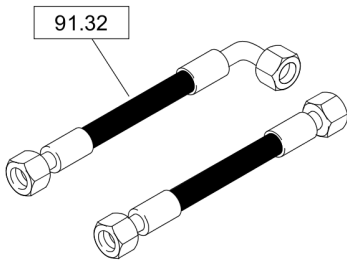

Utility roller D.ONE

Item	Part No.	Qty	Name	SN INFO
3	DL05557627	1	Hose assy.ac.WN3111	
4	DL05542125	1	Angular union	
5	DL05557627	1	Hose assy.ac.WN3111	
6	DL05542125	1	Angular union	
7	DL05558425	1	T-piece	
8	DL05718831	1	Distributor	
9	DL05557633	1	Hose assy.ac.WN3111	
10	DL05557624	1	Hose assy.ac.WN3111	
11	DL05557634	1	Hose assy.ac.WN3111	
12	DL05557608	1	Hose assy.ac.WN3111	
13	DL05557625	1	Hose assy.ac.WN3111	
14	DL05557626	1	Hose assy.ac.WN3111	
15	DL05557635	1	Hose assy.ac.WN3111	
16	DL07230854	1	Socket-head cap screw	
17	DL08510817	2	Washer	
18	DL08130813	1	Safety nut	
19	DL05557623	1	Hose assy.ac.WN3111	
20	DL05542654	1	Angular union	
21	DL08511934	1	Round anchor plate	
22	DL05542918	1	Nut	
23	DL05542704	1	Plug	
24	DL05545022	1	Cap nut	
25	DL05559529	1	Hose assy.ac.WN3111	
26	DL05557622	1	Hose assy.ac.WN3111	
27	DL05557636	1	Hose assy.ac.WN3111	
28	DL05557630	1	Hose assy.ac.WN3111	
29	DL05557630	1	Hose assy.ac.WN3111	
30	DL05557621	1	Hose assy.ac.WN3111	
31	DL05557624	1	Hose assy.ac.WN3111	
32	DL05557631	1	Hose assy.ac.WN3111	
33	DL05557627	1	Hose assy.ac.WN3111	
34	DL05557632	1	Hose assy.ac.WN3111	
35	DL05557628	1	Hose assy.ac.WN3111	
36	DL05557629	1	Hose assy.ac.WN3111	
37	DL05557637	1	Hose assy.ac.WN3111	
22.17	-		Crossbeam w. brake, assembled	
22.18	-		Crossbeam w/o brake, assembled	

Refer to Parts Online for the most up to date information. The printed information might be outdated.

Mon Dec 14 11:56:36 UTC 2020