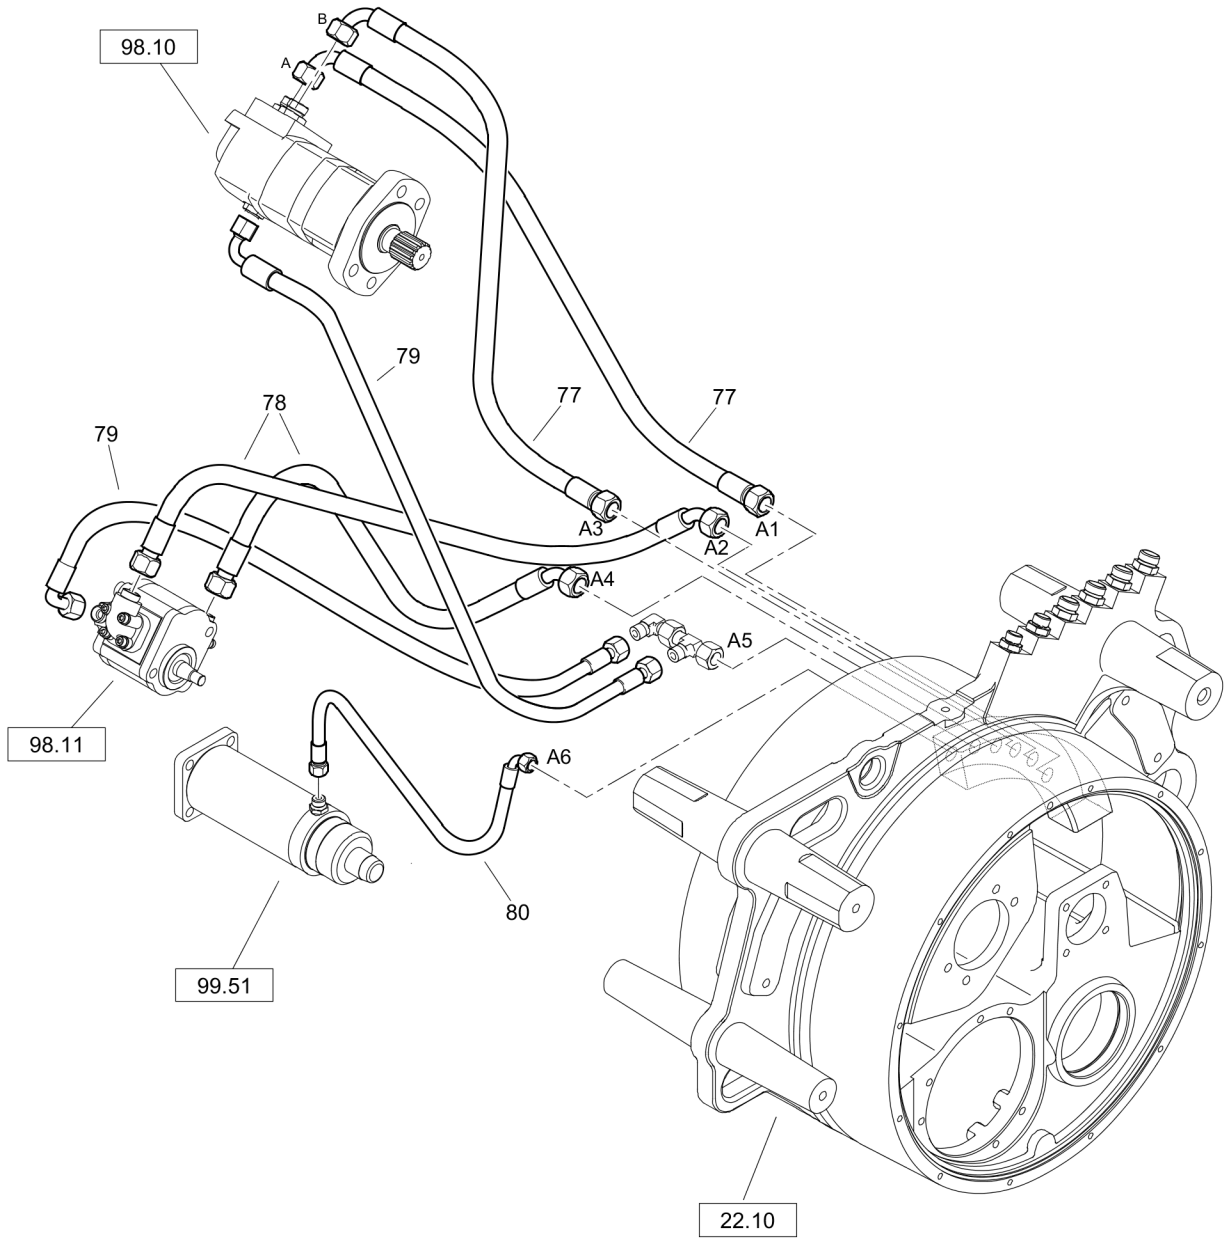

22.17/6

Refer to Parts Online for the most up to date information. The printed information might be outdated.

Mon Dec 14 11:55:47 UTC 2020