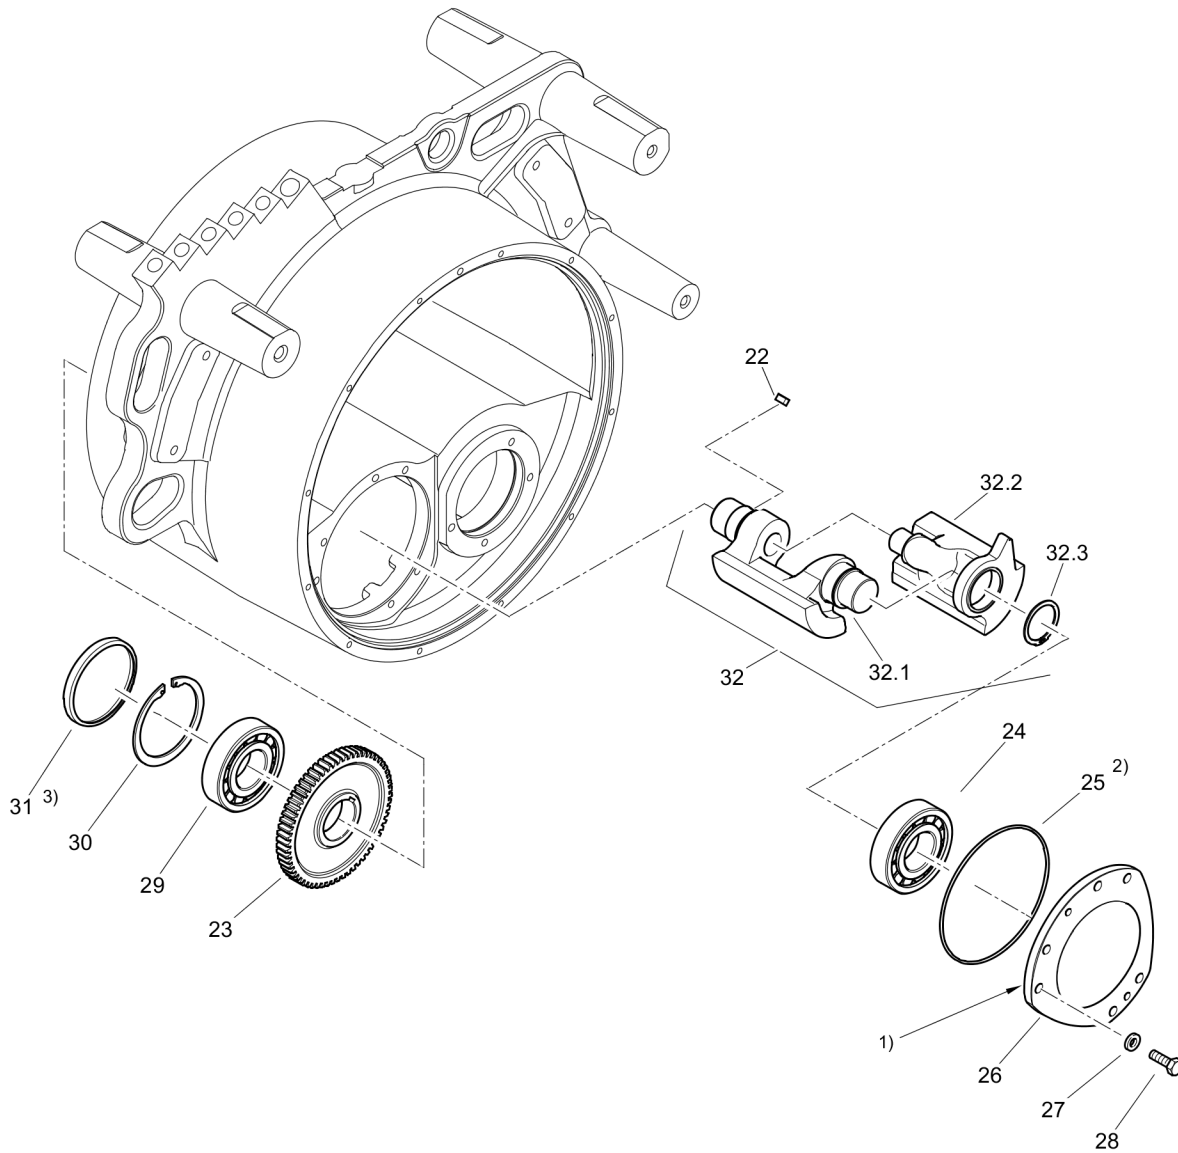

1) Mit Flächendichtung, niedrigfest (DL00970016) eingesetzt
  Inserted with Gasketing, low strength (DL00970016)
2) Mit Fett montieren
  Install with fat
3) fettfrei montiert
  install grease-free

22.18/2

Refer to Parts Online for the most up to date information. The printed information might be outdated.

Mon Dec 14 11:55:53 UTC 2020