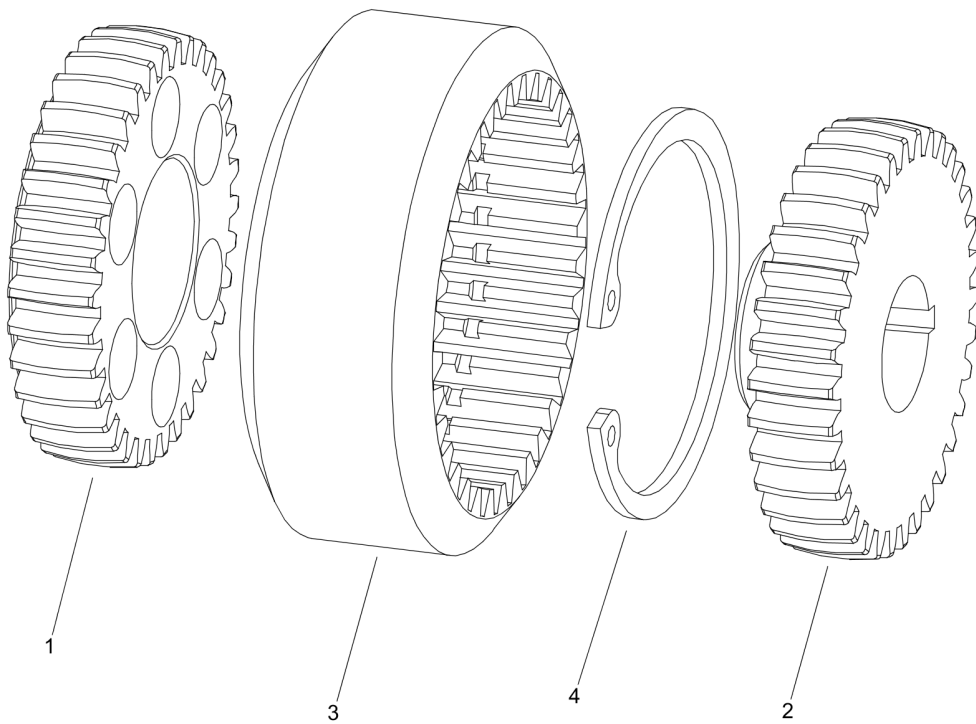

$T_{KN} = 70 \text{ Nm}$
 $T_{K \text{ max.}} = 210 \text{ Nm}$