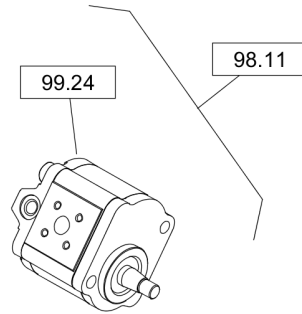

Utility roller D.ONE

Item	Part No.	Qty	Name	SN INFO
3	DL05557627	1	Hose assy.ac.WN3111	
4	DL05542125	1	Angular union	
5	DL05557627	1	Hose assy.ac.WN3111	
6	DL05542125	1	Angular union	
7	DL05558425	1	T-piece	
8	DL05718831	1	Distributor	
9	DL05557633	1	Hose assy.ac.WN3111	
10	DL05557624	1	Hose assy.ac.WN3111	
11	DL05557634	1	Hose assy.ac.WN3111	
12	DL05557608	1	Hose assy.ac.WN3111	
13	DL05557625	1	Hose assy.ac.WN3111	
14	DL05557626	1	Hose assy.ac.WN3111	
15	DL05557635	1	Hose assy.ac.WN3111	
16	DL07230854	1	Socket-head cap screw	
17	DL08510817	2	Washer	
18	DL08130813	1	Safety nut	
19	DL05557623	1	Hose assy.ac.WN3111	
20	DL05542654	1	Angular union	
21	DL08511934	1	Round anchor plate	
22	DL05542918	1	Nut	
23	DL05542704	1	Plug	
24	DL05545022	1	Cap nut	
25	DL05559529	1	Hose assy.ac.WN3111	
26	DL05557622	1	Hose assy.ac.WN3111	
27	DL05557636	1	Hose assy.ac.WN3111	
28	DL05557630	1	Hose assy.ac.WN3111	
29	DL05557630	1	Hose assy.ac.WN3111	
30	DL05557621	1	Hose assy.ac.WN3111	
31	DL05557624	1	Hose assy.ac.WN3111	
32	DL05557631	1	Hose assy.ac.WN3111	
33	DL05557627	1	Hose assy.ac.WN3111	
34	DL05557632	1	Hose assy.ac.WN3111	
35	DL05557628	1	Hose assy.ac.WN3111	
36	DL05557629	1	Hose assy.ac.WN3111	
37	DL05557637	1	Hose assy.ac.WN3111	
22.17	-		Crossbeam w. brake, assembled	
22.18	-		Crossbeam w/o brake, assembled	

Refer to Parts Online for the most up to date information. The printed information might be outdated.

Mon Dec 14 11:56:36 UTC 2020