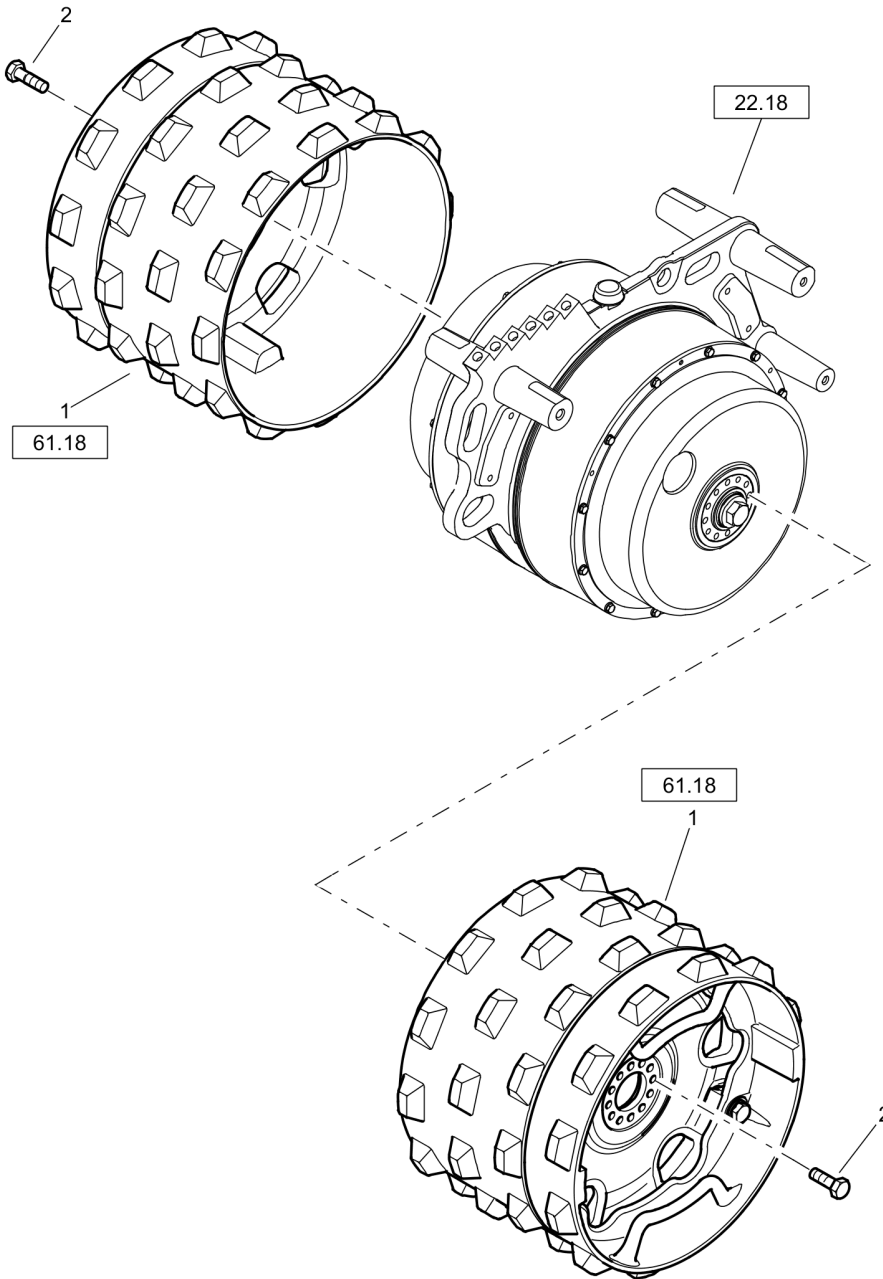

61.01

Refer to Parts Online for the most up to date information. The printed information might be outdated.

Mon Dec 14 11:56:12 UTC 2020