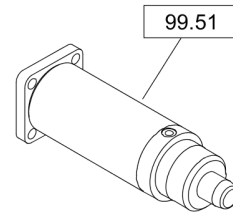

Utility roller D.ONE

Item	Part No.	Qty	Name	SN INFO
3	DL05557627	1	Hose assy.ac.WN3111	
4	DL05542125	1	Angular union	
5	DL05557627	1	Hose assy.ac.WN3111	
6	DL05542125	1	Angular union	
7	DL05558425	1	T-piece	
8	DL05718831	1	Distributor	
9	DL05557633	1	Hose assy.ac.WN3111	
10	DL05557624	1	Hose assy.ac.WN3111	
11	DL05557634	1	Hose assy.ac.WN3111	
12	DL05557608	1	Hose assy.ac.WN3111	
13	DL05557625	1	Hose assy.ac.WN3111	
14	DL05557626	1	Hose assy.ac.WN3111	
15	DL05557635	1	Hose assy.ac.WN3111	
16	DL07230854	1	Socket-head cap screw	
17	DL08510817	2	Washer	
18	DL08130813	1	Safety nut	
19	DL05557623	1	Hose assy.ac.WN3111	
20	DL05542654	1	Angular union	
21	DL08511934	1	Round anchor plate	
22	DL05542918	1	Nut	
23	DL05542704	1	Plug	
24	DL05545022	1	Cap nut	
25	DL05559529	1	Hose assy.ac.WN3111	
26	DL05557622	1	Hose assy.ac.WN3111	
27	DL05557636	1	Hose assy.ac.WN3111	
28	DL05557630	1	Hose assy.ac.WN3111	
29	DL05557630	1	Hose assy.ac.WN3111	
30	DL05557621	1	Hose assy.ac.WN3111	
31	DL05557624	1	Hose assy.ac.WN3111	
32	DL05557631	1	Hose assy.ac.WN3111	
33	DL05557627	1	Hose assy.ac.WN3111	
34	DL05557632	1	Hose assy.ac.WN3111	
35	DL05557628	1	Hose assy.ac.WN3111	
36	DL05557629	1	Hose assy.ac.WN3111	
37	DL05557637	1	Hose assy.ac.WN3111	
22.17	-		Crossbeam w. brake, assembled	
22.18	-		Crossbeam w/o brake, assembled	

Refer to Parts Online for the most up to date information. The printed information might be outdated.

Mon Dec 14 11:56:36 UTC 2020