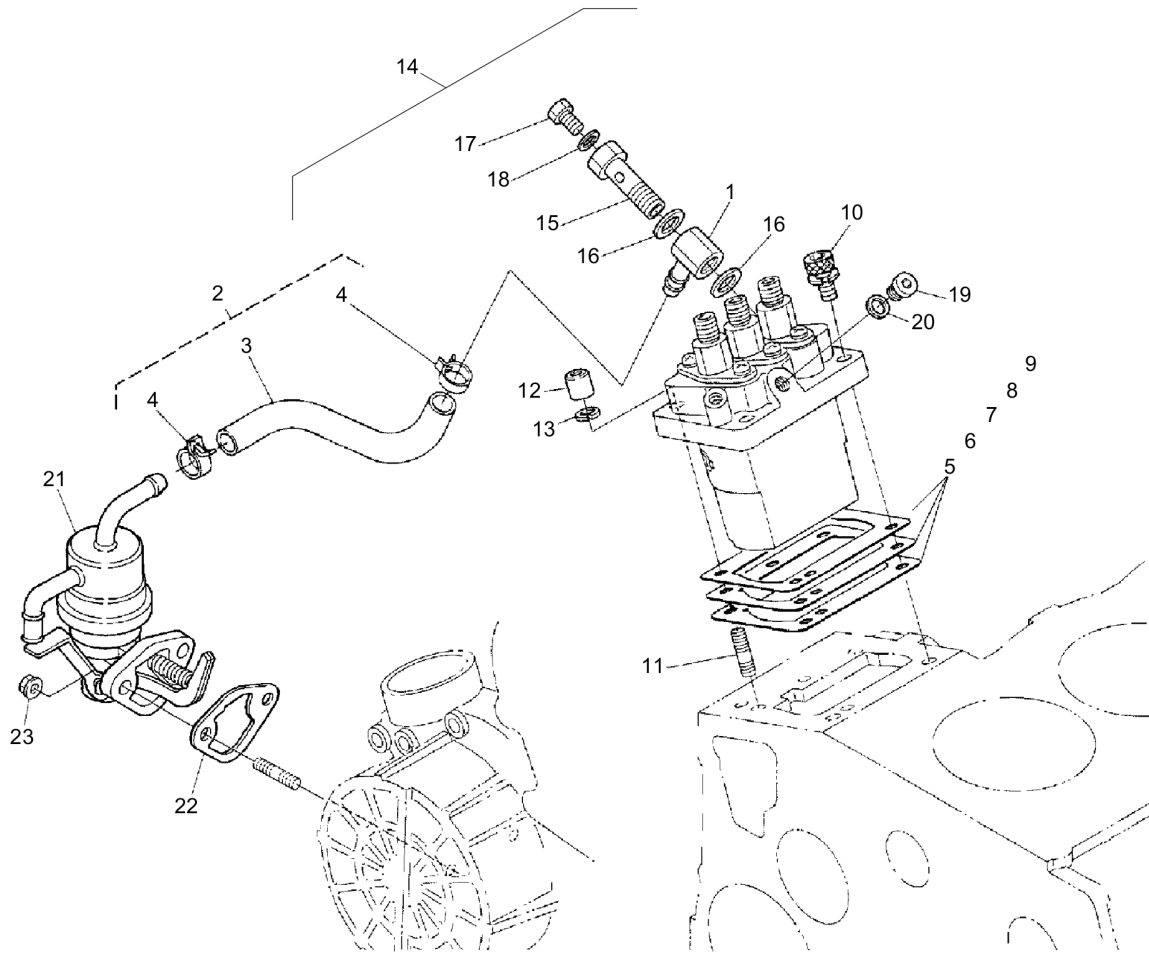

11.16-1

Refer to Parts Online for the most up to date information. The printed information might be outdated.

Mon Dec 14 11:55:24 UTC 2020