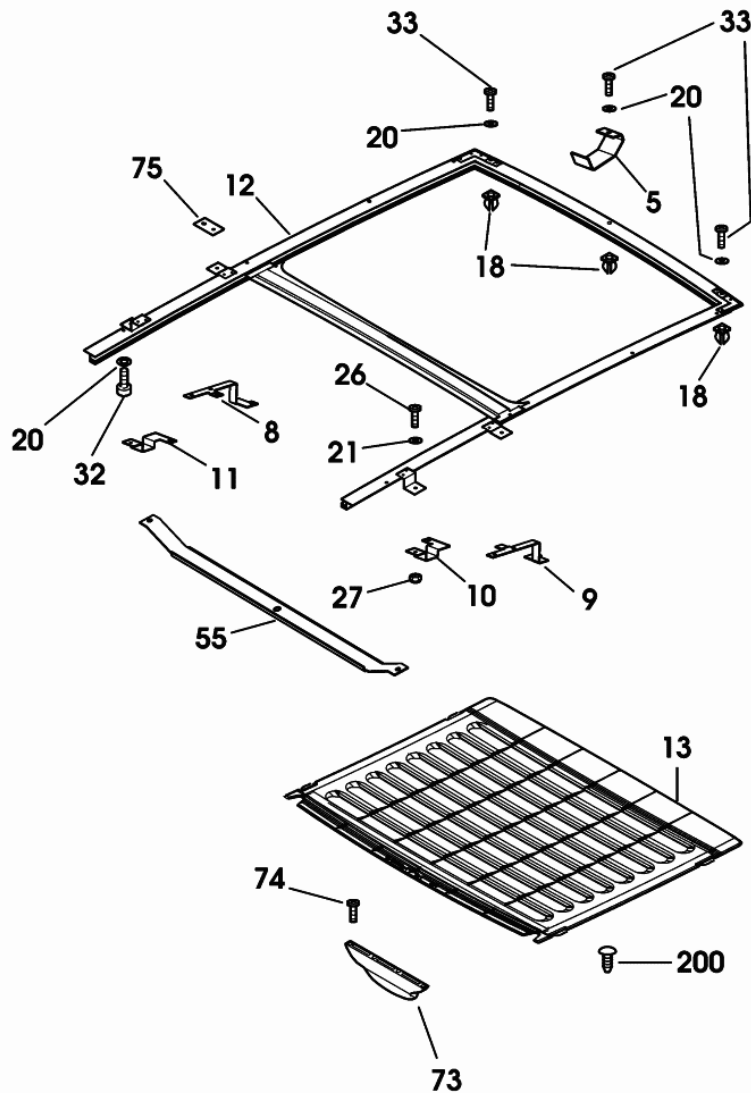

9\_04429107\_0\_0

Section: CAB

**CAB ROOF "HIGHT VISIBILITY"**

Fig.	Code	QTY	Name
5	04429787	1	bracket
8	04429781	1	bracket dx/rh/re
9	04429782	1	bracket sx/lh/li
10	04429783	1	bracket dx/rh/re
11	04429784	1	bracket sx/lh/li
12	04429419.4	1	chassis frame
13	0.010.7786.2/20	1	roll-up sun-shade
18	2.6999.038.0	2	special nut 4.2
20	01107089	11	washer 5.3
21	01107095	4	washer 6.4
26	01103316	4	screw m 6 p.1.0 x 16
27	01112813	4	nut m 6
32	2.0363.306.3	8	screw m 6x18
33	2.0350.405.3	3	screw m 4.2 x 16
55	04429413.4	1	support
73	0.011.1358.0	1	handle
74	2.0361.408.2	4	screw m 4x14
75	0.012.1862.0/10	1	bracket
			-> 0933 X Agrotron 120 MK3
			-> 0767 X Agrotron 135 MK3
			-> 0493 X Agrotron 150 MK3
			-> 1422 X Agrotron 165 MK3
200	2.1899.084.0	4	button 8 x 19