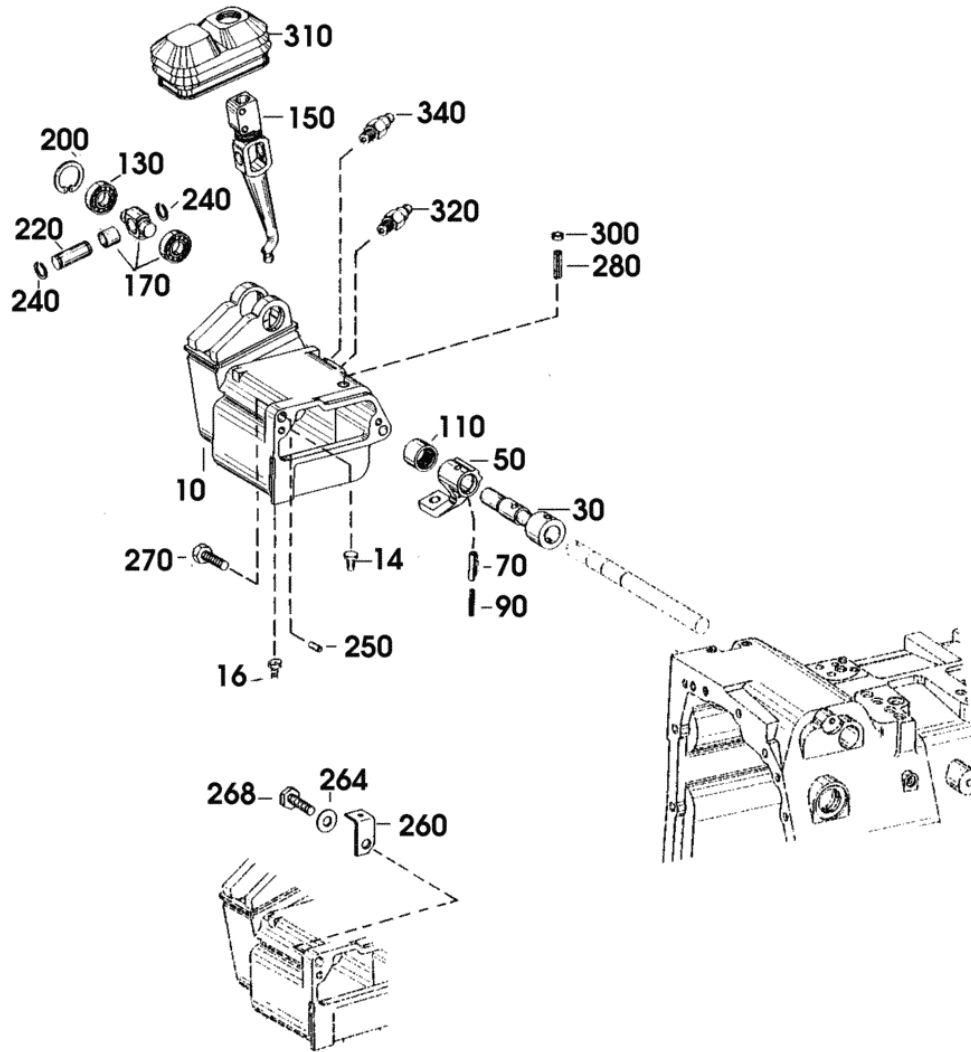

5838 117 002 2

Section: GEAR  
**GEARSHIFT LEVER**

Fig.	Code	QTY	Name
10	04435186	1	chassis
14	04431665	1	rear view mirror 8x16
16	0.010.2884.1	1	split pin 2x12
30	04416053	1	shaft
50	04416054	1	arm
70	04416707	1	pin 10x36
90	0.010.2617.1	1	pin 6x36
110	04416056	1	pin
130	04416057	1	bearing 20x42x12
150	04423361	1	gear lever
170	0.010.2884.2	1	universal joint
200	0.010.2617.2	1	circlip 42x1.75
220	04416062	1	pin
240	04416063	2	circlip SW 20
250	04416064	2	pin 10 m 6x24
260	0.010.2885.0	1	support
264	04427605	2	ring
268	04433252	1	screw m 12 x 50
270	0.010.2885.1	1	screw m 12 x 40
280	04416440	1	pin 12x40
300	0.010.2885.2	1	cover 16
310	04416803	1	guard
320	04416066	1	switch
340	04416995	1	switch