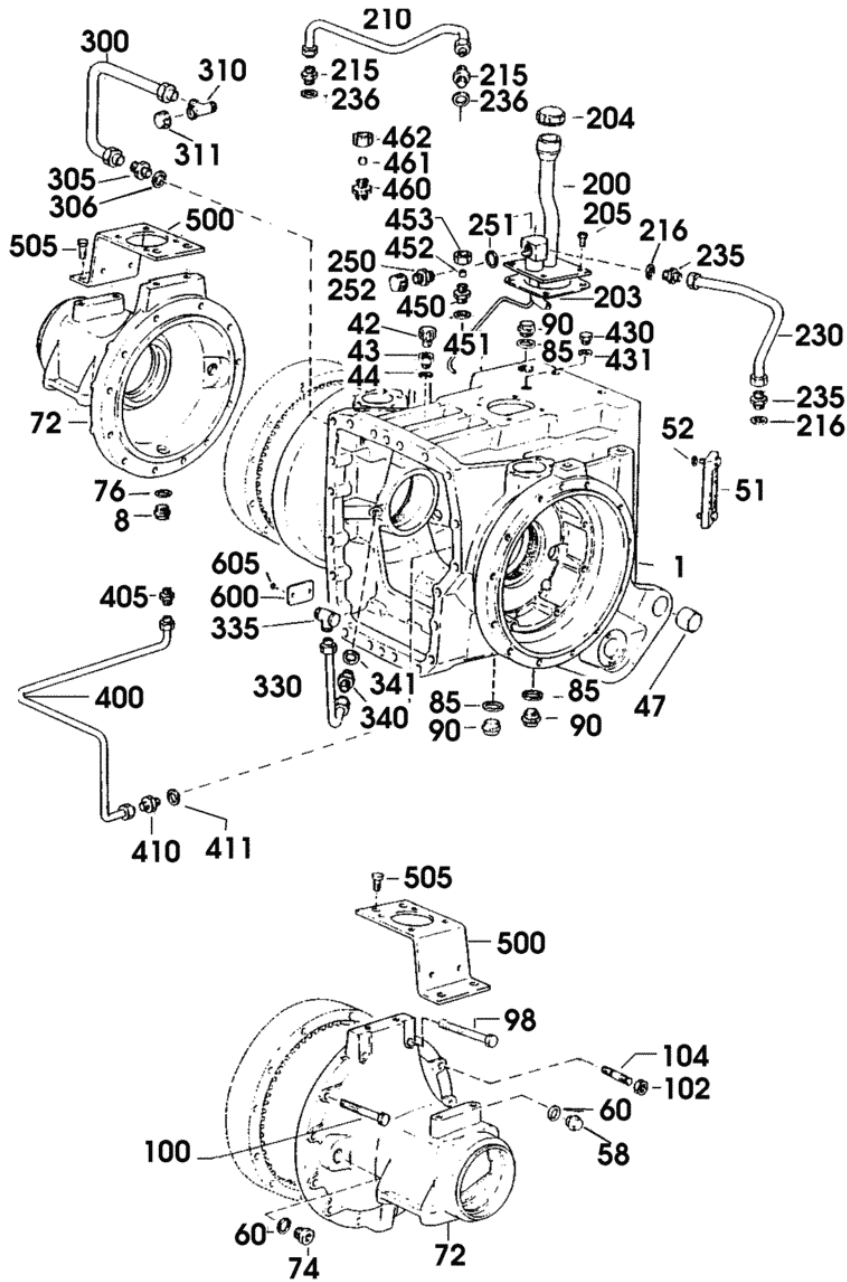

Section: GEAR

GEARBOX WITHOUT HYDRAULIC SHUTTLE

Fig.	Code	QTY	Name
411	04423731	1	'o' ring 14 x 18
430	04417441	1	screw m 14x1.5
431	04423731	1	'o' ring 14 x 18
450	04417466	1	pipe fitting
451	04423731	1	'o' ring 14 x 18
452	04424419	1	nut
453	04423768	1	nut
460	04423761	1	tongue
461	04424419	1	nut
462	04423768	1	nut
500	04419222	2	console
505	04435715	8	screw m 12 x 25
600	04417464	1	plate
605	04417465	2	none

5838 117 002 2