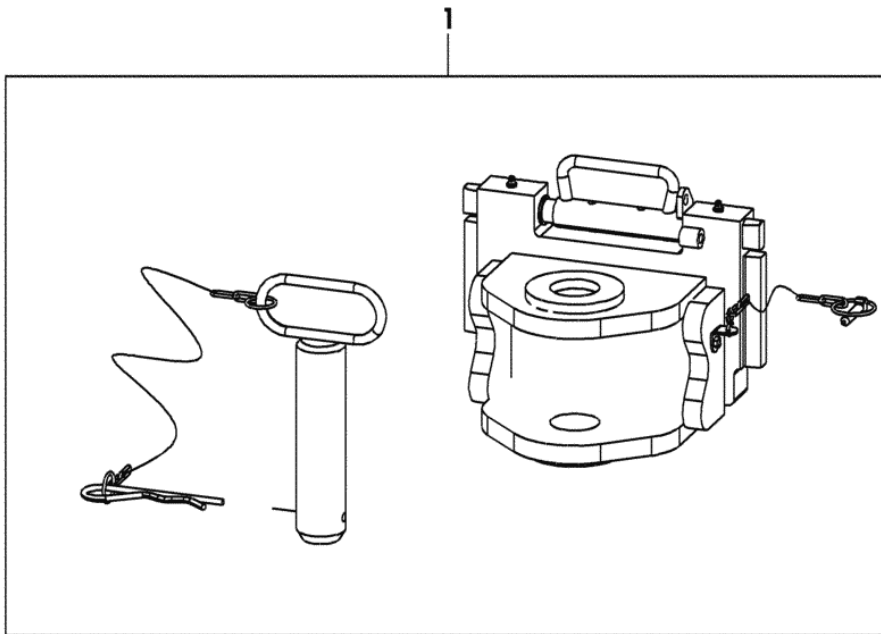

REAR TOWING HITCH CAT: "D3" ITALY

Fig.	Code	QTY	Name
1	04419100.4	1	tow hook D3 ↳ 04419100.4 ↳ 0E.00.55

9_04438810_0_0