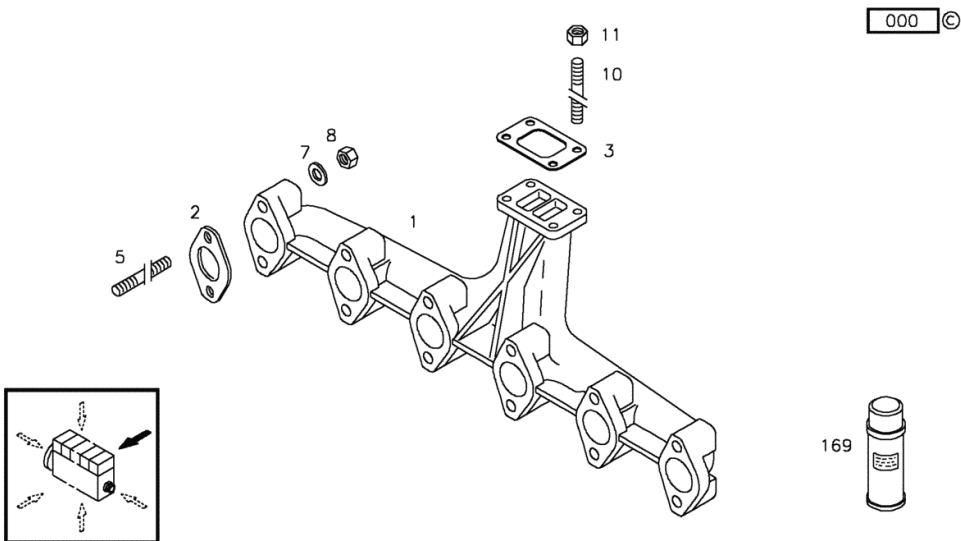

Section: ENGINE
EXHAUST PIPE

Fig.	Code	QTY	Name
11	01144673	4	DIN 000939-M10 X 25 -21CRMOV57V-OELGESCHW nut
169	01016130	0	DIN 000934-M10 - 21CRMOV57 OELGESCH sealing compound AS 450 H 000685-DEUTZ S 1- 400 ML