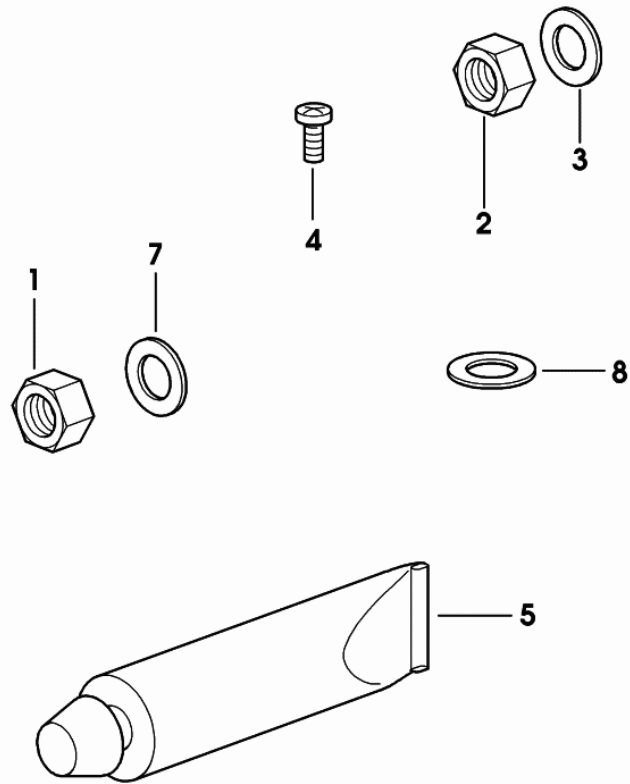

Section: CAB
FASTENINGS

Fig.	Code	QTY	Name
1	01126749	6	nut m 10
2	01102659	6	nut m 10, d934
3	01127538	6	washer 10.5
4	01100894	2	screw 6.3x22
5	04425415	1	sealing compound 566.4
7	00810311	2	washer 6.4
8	04438115	5	gasket mm 20x15x4640

9_04429974_0_0