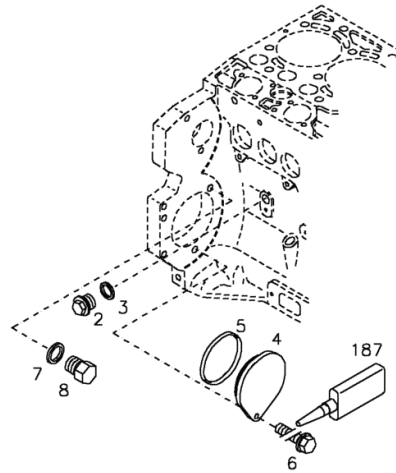

404954 445899 445900 445901 445902 445903 445904 445905 445906 448762 448763 448764 448765 448766
448767 448768 448769 448770 448771 448772 448773 448774 448775 448776 452719 452720 452721 454351
454352 461739 461740 461741 461742 461743 461744 461745 463608 463609 466443 470100 470101 470102
470103 470104 470105 470106 470107 470108 470109 470110 472601 472602 472603 472604 472605 472606
472607 472608 472609 472610 472611 484775 484776 484777 484778 484779 484780 485823 485824 485825
485826 485827 485828 485829 485830 485831 486403 486404 486405 486406 486407 486408 486409 486410
494890 494891 494892 494893 494894 494895 494896 494897 494898 494899 494900 494901 494902 496864
496865 496866 496867 496868 496869 496870 496871 496872 496873 496874 496875 496876 496877 496878
496879 496880 496881 496882 496883 496884 496885 496886 496887 496888 503244 503245 503246 503247
503248 505627 505628 505629 505630 505631 505993 505994 505995 505996 505997 505998 505999 506000
506001 506002 507208 507209 507210 507211 507212 507213 507214 507215 507216 507217 507218 507219
507220 507221 507222 507223 507224 507759 507760 507761 507762 507763 507764 507765 507766 510583
510584 510585 510586 510587 510588 510589 510590 510591 510592 510593 510594 510595 510596 510597
513456 513457 513458 513459 513460 513461 513462 513463 513464 513465 513466 513467 513468 513469
513470 513471 513472 513473 513474 513475 513476 513477 513478 513479 513480 513481 524470 524471
524472 524473 524474 524475 524476 524477 524478 524479 524480 524623 524624 524625 524626 524627
524628 524629 524630 524631 524632 524633 524634 524635 524636 524637 527597 527598 527599 527600
527601 527602 527603 527604 527605 527633 527634 527635 527636 527637 527638 527639 531487 531488
531489 531490 531491 531492 531493 531494 531495 531496 531497 531498 531499 531500 531501 542866
542867 542868 542869 566589 566590 566591 566592 566593 566594 566595 566596 566597 566598 566599
566600 566601 566602 566603 570671 570672 570673 570674 570675 570676 570677 570678 570679 570680
570681 570682 570683 570684 570685 570686 570687 570688 570689 570690 572329 572330 572331 572332
572333 572334 572335 572336 572337 572338 572339 572340 572341 572342 572343 579361 579362 579363
579364 579365 582095 582096 582097 582098 582099 582100 582101 582102 582103 582104 586519 586520
586521 586522 586523 586524 586525 586526 586527 586528 586529 586530 587094 587095 587096 592371
592372 592373 592374 592375 592376 592377 592378 592379 592380 592381 592382 592383 592384 592385
592386 592387 592388 592389 592390 592391 592392 592393 592394 593499 598678 598679 598680 598681
598682 598683 598684 598685 598686 598687 598688 598689 598690 598691 598692 600212 600213 600214
600215 600216 600217 600218 600219 600220 600221 600222 600223 600224 600225 600226 600227 600228
600229 600230 600231 603343 603344 603345 603346 603347 603348 603349 603350 603351 603352 605873
605874 605875 605876 605877 605878 605879 605880 605881 605882 605883 605884 605885 605886 605887
605888 605889 607363 607364 607365 607366 607367 607368 607369 607370 607371 607372 607373 607374
611798 611799 611800 611801 611802 611803 611804 611805 611806 611807 611808 611809 611810 611811
611812 612679 612680 612681 612682 612683 612684 612685 612686 612687 612688 612689 612690 612691
613379 613380 614717 614718 614719 614720 614721 614722 614723 614724 614725 614726 614727 614728
614729 614730 614731 614732 614733 614734 614735 614736 614737 614738 614739 620621 621277 621728
621729 621730 621731 621732 621733 621734 621735 621736 621737 625008 625009 625010 625011 625012
625013 625014 625015 625016 625017 625018 625019 625020 625021 625022 625023 625024 625025 625026
625027 625193 625194 625195 625196 625197 625198 625199 625200 625201 625202 625203 629319 629320
629321 629322 629323 629324 629325 629326 629327 629328 629329 629330 629331 629332 629333 629334
629335 629336 629337 629338 629339 629340 629341 630333 630334 630335 630336 630337 630338 630339
630340 630341 630342 630343 630344 630345 630346 630347 630348 630349 630350 630351 630352 630353
630354 630355 630356 630357 630358 630359 630360 630361 630362 630363 630364 630365 630366 630367
630368 630369 630370 630371 632853 632854 632855 632856 632857 632858 632859 632860 632861 632862
632863 632864 633111 633112 633113 633114 633115 633116 633117 633118 633119 633120 633121 633122
633123 633124 633125 643967 643968 643969 643970 643971 643972 643973 643974 643975 643976 643977
643978 643979 643980 643981 643982 643983 643984 645602 645603 645604 645605 645606 645607 645608
645642 645643 645644 645645 645646 645647 645648 645649 645650 645651 645652 657201 657202 657203

004 ©