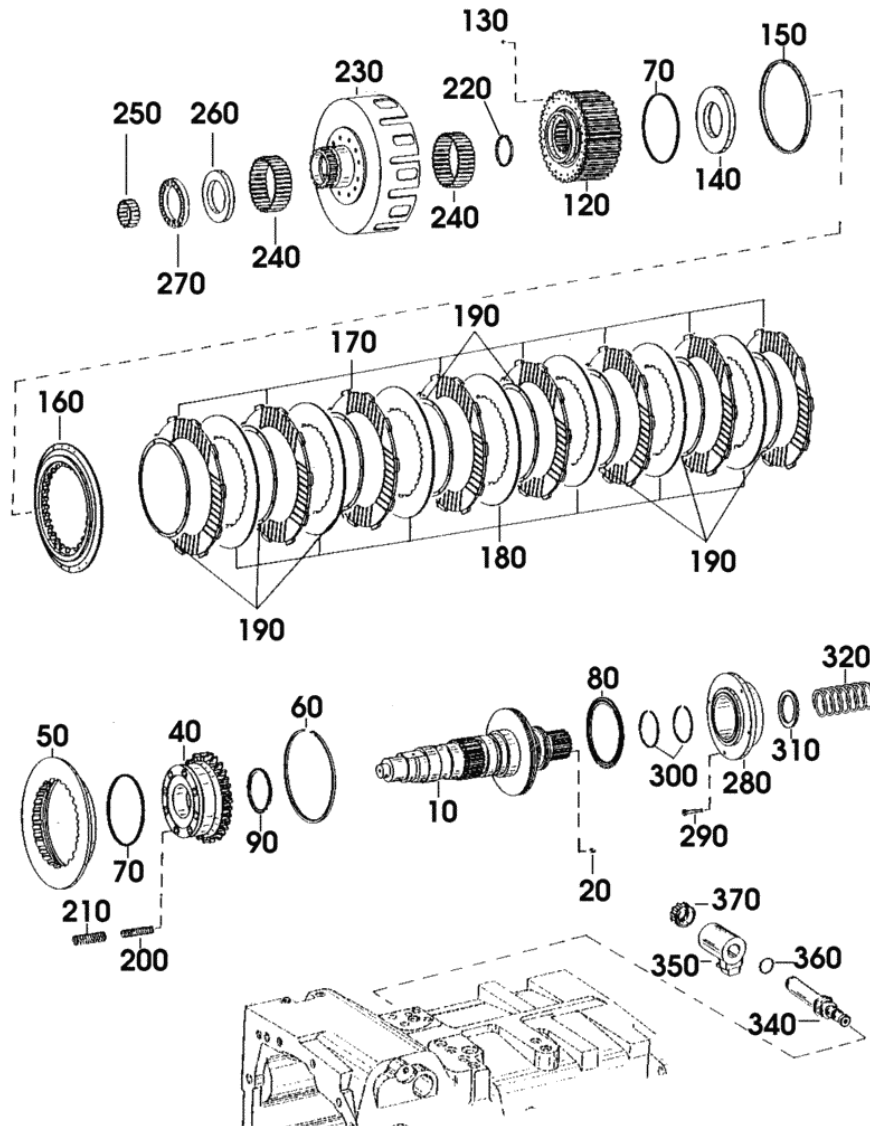

Section: GEAR

CLUTCH - WITH HYDRAULIC SHUTTLE

Fig.	Code	QTY	Name
260	04417185	1	ring mm 6.85 - FOR TYPES WITH SUPER REDUCTION GEAR
260	04417186	1	ring mm 6.30 - FOR TYPES WITH SUPER REDUCTION GEAR
260	04417187	1	ring mm 6.40 - FOR TYPES WITH SUPER REDUCTION GEAR
260	04417188	1	ring mm 6.50 - FOR TYPES WITH SUPER REDUCTION GEAR
260	04417189	1	ring mm 6.60 - FOR TYPES WITH SUPER REDUCTION GEAR
260	04417190	1	ring mm 6.70 - FOR TYPES WITH SUPER REDUCTION GEAR
260	04417191	1	ring mm 6.80 - FOR TYPES WITH SUPER REDUCTION GEAR
260	04417192	1	ring mm 6.90
260	04417193	1	ring mm 7.00 - FOR TYPES WITH SUPER REDUCTION GEAR
260	04417194	1	ring mm 7.10 - FOR TYPES WITH SUPER REDUCTION GEAR
260	04417195	1	ring mm 7.20 - FOR TYPES WITH SUPER REDUCTION GEAR
260	04417196	1	ring mm 7.30 - FOR TYPES WITH SUPER REDUCTION GEAR
260	04417197	1	ring mm 7.40 - FOR TYPES WITH SUPER REDUCTION GEAR
260	04417198	1	ring mm 6.95 - FOR TYPES WITH SUPER REDUCTION GEAR
270	04433612	1	bearing
280	04435184	1	ring
290	04435185	4	screw m 8 x 40
300	04431754	2	'o' ring

2093 171 001