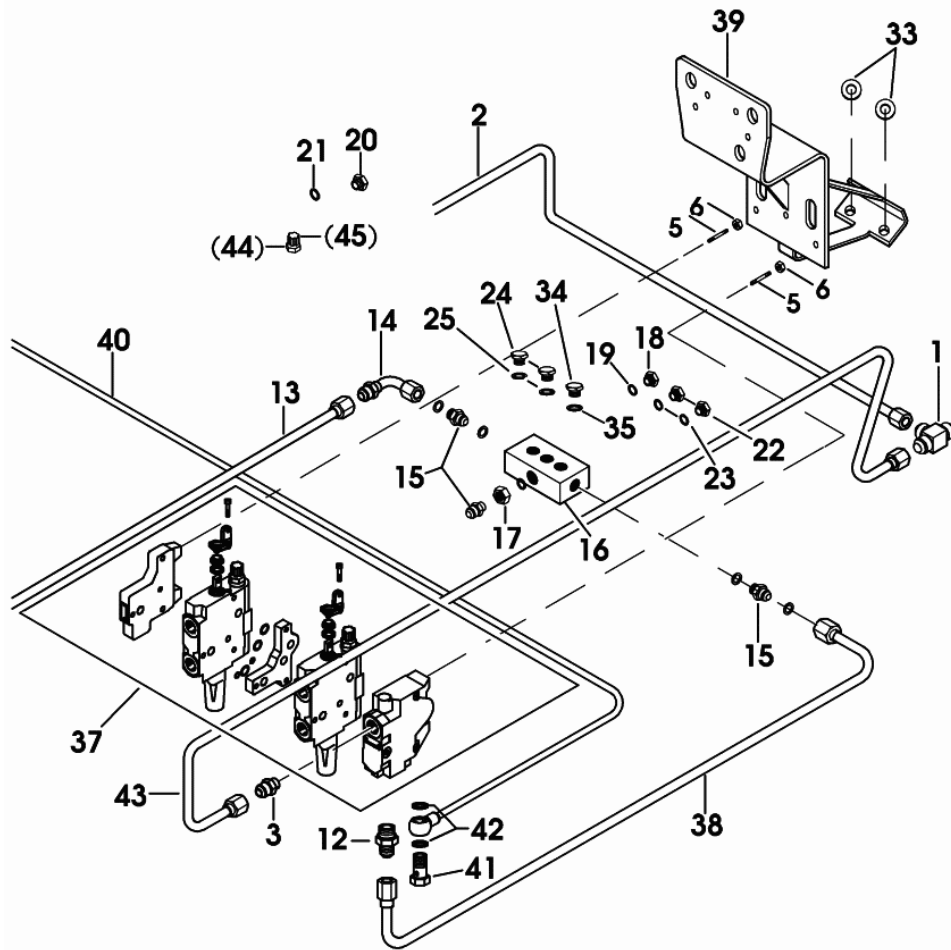

8-WAY HYDRAULIC CONTROL VALVE

9_04437471_0_B

Fig.	Code	QTY	Name
1	04427048	1	reduction
2	04438038	1	tube
3	01177450	4	pipe fitting m 22 p.1.5x18
5	01113391	6	small column m 8 x 25
6	01112824	6	nut m 8, d934
12	04422764	3	pipe fitting m 22 p.1.5x22
13	04438039	1	pipng
14	04427232	1	pipe fitting
15	01177225	3	tongue m 26x1,5/22
16	04435666	1	casing
17	04437831	1	tongue
18	01118960	1	plug am14x1,5
19	01118688	1	ring 14x17
20	01118964	1	plug m 16 p.1.5
21	01118700	1	'o' ring Ø 16 x 20
22	01118970	2	plug m 18 p.1.5
23	01118713	2	washer 18.5
24	01118979	2	plug m22x1,5 d7604
25	01118737	2	'o' ring 22 x 27
33	04418159	4	circlip
34	01122964	1	plug m 26 p.1.5
35	01118760	1	gasket 26x31
37	04437830	1	controle panel
	☞ 04437830		
	☞ 0E.00.47		
38	04437458	1	pipng
39	04437694.4	1	support
40	04437459	1	pipng
41	01119241	2	pipe union m 12 p.1.5
42	01213282	4	gasket
43	04437454	1	pipng
44	04436613	4	button
	(...) <- X Agrotron 120 MK3		
	(...) <- X Agrotron 135 MK3		
	(...) <- X Agrotron 150 MK3		
	(...) <- X Agrotron 165 MK3		
45	04436614	4	cover
	(...) <- X Agrotron 120 MK3		
	(...) <- X Agrotron 135 MK3		
	(...) <- X Agrotron 150 MK3		
	(...) <- X Agrotron 165 MK3