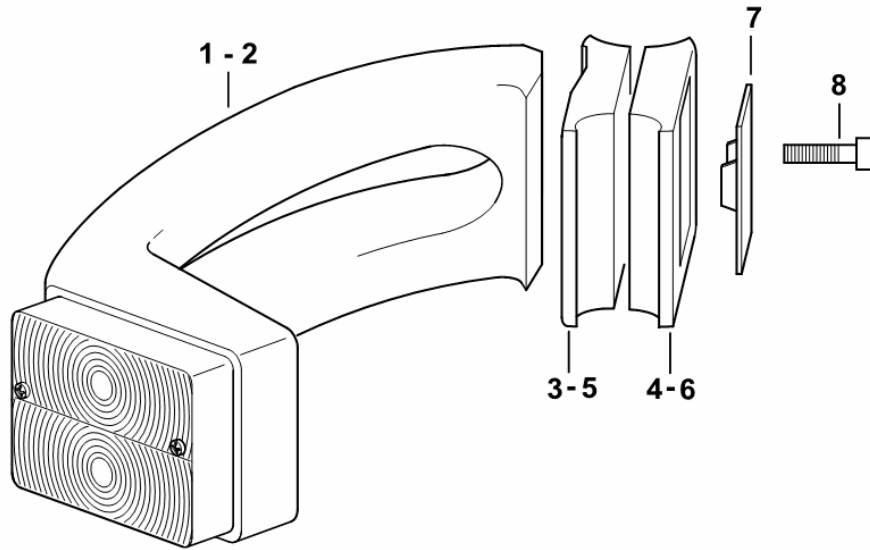

ELECTRIC LIGHTING SYSTEM

Fig.	Code	QTY	Name
1	04411920.4	1	lamp sx/lh/li ☞ 08.00.22
2	04411921.4	1	lamp dx/rh/re ☞ 08.00.23
3	04413186	1	guard sx/lh/li
4	04413187	1	guard sx/lh/li
5	04413188	1	guard dx/rh/re
6	04413189	1	guard dx/rh/re
7	04413190	2	diaphragm
8	04414580	6	screw m 8 x 30

9_04429694_0_A