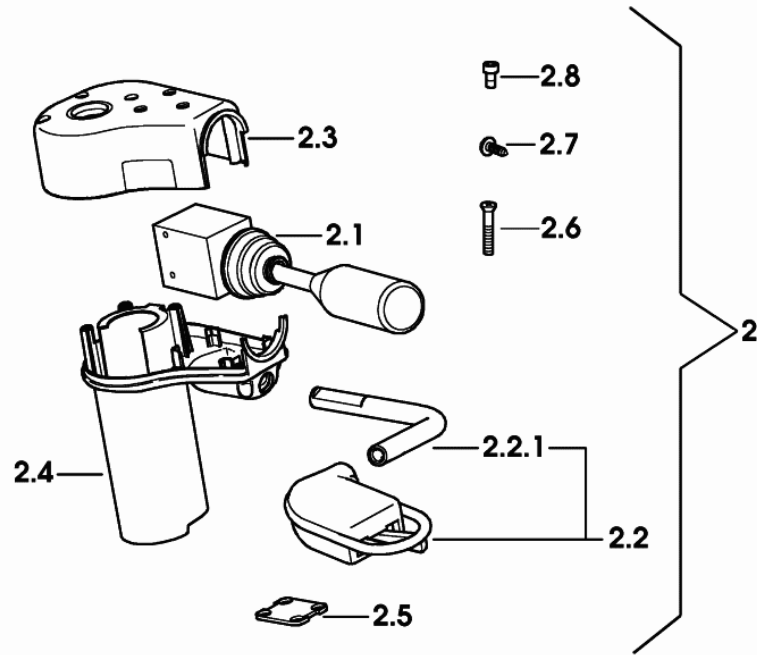

9\_04429694\_0\_A

**ELECTRICAL SYSTEM - STEERING COLUMN SWITCH UNIT**

Fig.	Code	QTY	Name
1	04429936.4	1	cable
2	04436521.4	1	operation
2.1	04438653	1	switch
2.2	04419670.4	1	switch
2.2.1	04419076	1	tube
2.3	04436512	1	chassis frame
2.4	04436513	1	pipings
2.5	04418681	1	small plate
2.6	04418680	4	screw
2.7	01137072	5	screw
2.8	04412779	3	screw m 5x6.5