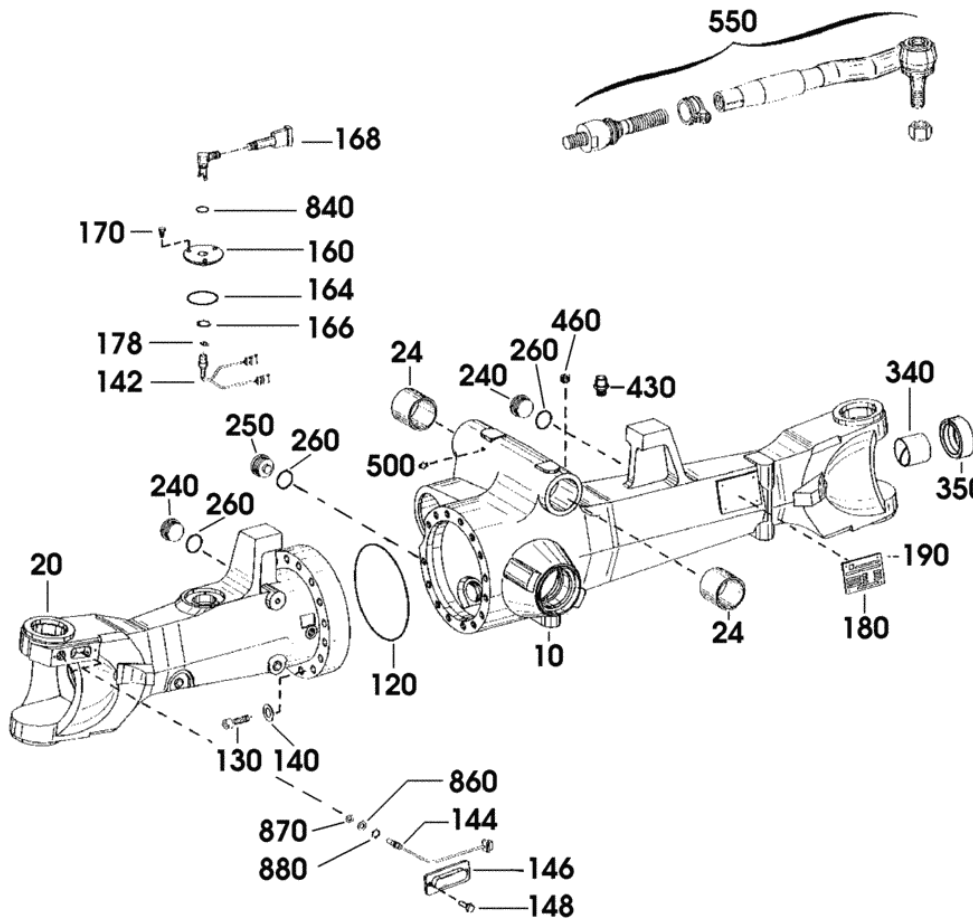

Section: FRONT AXEL

DRIVEN STEERING AXLE - DIFFERENTIAL WITH ASM

Fig.	Code	QTY	Name
10	04415021	1	axle
20	04415024	1	axle
24	04419203	2	bushing
120	04350420	1	'o' ring 182x3
130	0.010.2920.0	15	screw m 16 x 60
140	04348593	15	washer
142	04415267	1	cable
144	04415266	2	position sensor
146	04415265	1	cover
148	0.010.2920.1	2	screw m 5x10
160	04415263	1	cover
164	01320126	1	'o' ring 42x2.5
166	0.010.2921.0	1	circlip 18x1.2
168	04415264	1	stop
170	0.010.2921.1	3	screw m 6 x 12
178	04415261	1	gasket
180	04415199	1	number plate
190	0.010.2609.1	4	rivet 3 x 5
240	0.010.2921.2	2	plug m 36 p.1.5
250	0.010.2921.2	1	plug m 36 p.1.5
260	04415193	3	'o' ring 33x2
340	04424496	2	bushing
350	04415271	2	oil seal 46x65x21
430	02303612	1	valve
460	0.010.2922.1	1	screw m 10 p.1
500	0.010.2922.2	1	lubricator m 8 p.1 x 8
550	04415275	1	rod dx/rh/re
550	04415276	1	rod sx/lh/li
840	0.010.2923.0	1	ring 14x1.78
860	0.010.2923.2	2	disc 7x13x1.40
860	0.010.2924.0	2	disc 7x13x1.45
860	0.010.2924.1	2	disc 7 x 13 x 1.25
860	0.010.2924.2	2	disc 7x13x1.70
860	0.010.2925.0	2	disc 7x13x1.50
860	0.010.2925.1	2	disc 7x13x1.60
860	0.010.2925.2	2	disc 7x13x1.15
860	0.010.2926.0	2	disc 7x13x1.3
860	0.010.2926.1	2	disc 7x13x1.2
860	0.010.2926.2	2	disc 7x13x0.6
860	0.010.2927.0	2	disc 7x13x0.9
860	0.010.2927.1	2	disc 7x13x1.1
860	04415195	2	shim 7x13x1.0
860	04415196	2	shim 7x13x0.5
860	04415197	2	shim 7x13x0.3

4475 101 1