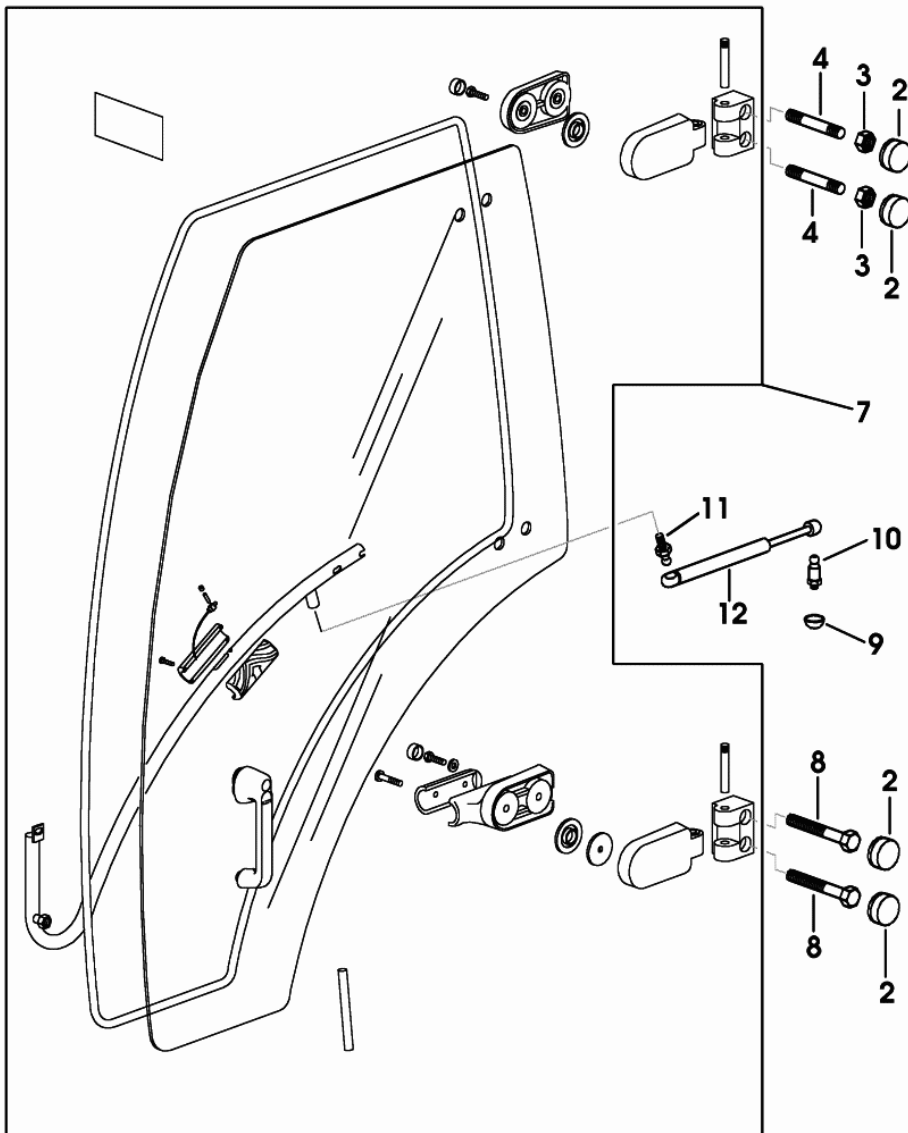

Section: CAB
CAB DOOR sx/lh/li

Fig.	Code	QTY	Name
2	04426916	4	cap
3	01112824	2	nut m 8, d934
4	01125606	2	stud bolt m 8 p.1.25
7	04413556.4/10	1	door sx/lh/li 1077 <- X Agrottron 120 MK3 0892 <- X Agrottron 135 MK3 0563 <- X Agrottron 150 MK3 1510 <- X Agrottron 165 MK3 ☞ 04413556.4/10 ☞ 04413556.4/10 ☞ 0B.00.25 ☞ 0B.00.24
7	04413556.4/20	1	door sx/lh/li -> 1078 X Agrottron 120 MK3 -> 0893 X Agrottron 135 MK3 -> 0564 X Agrottron 150 MK3 -> 1511 X Agrottron 165 MK3 ☞ 04413556.4/20 ☞ 04413556.4/20 ☞ 0B.00.27 ☞ 0B.00.26
8	01144893	1	screw
9	01174042	1	cap
10	04418838	1	ball joint
11	04399070	1	ball joint
12	04429617	1	shoch.absorber

9_04413593_0_0