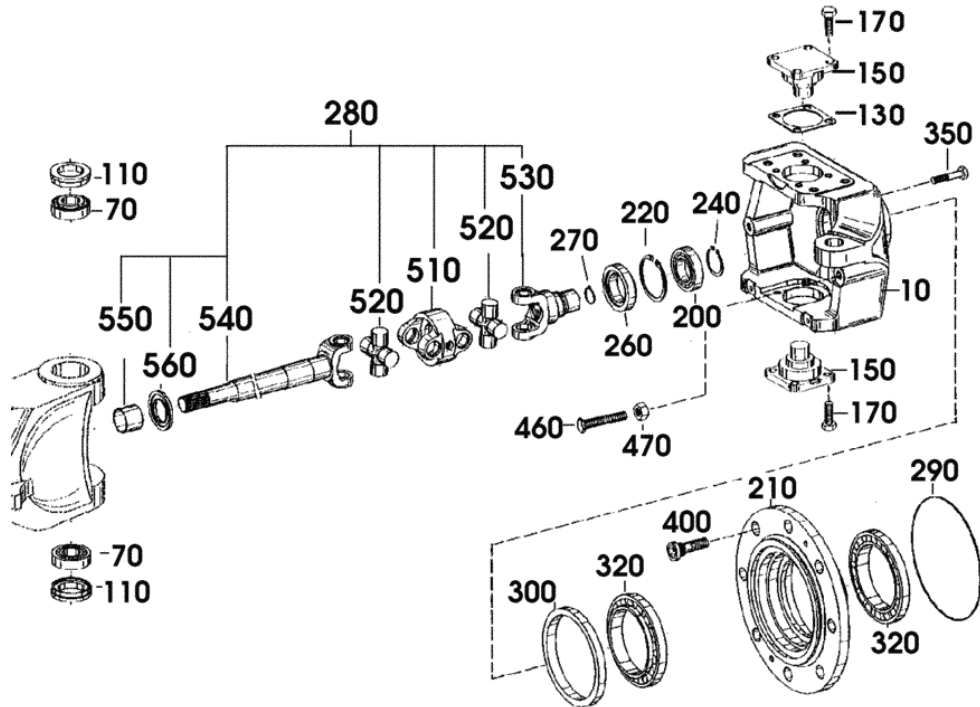

4475 101 1

Section: FRONT AXEL  
**REAR AXLE - STUB AXLE**

Fig.	Code	QTY	Name
10	04415064	1	body sx/lh/li
10	04415065	1	body dx/rh/re
70	01175920	4	roller bearing
110	0.010.2931.1	4	rubber plug
130	0.010.2931.2	2	disc A = 1.1
130	0.010.2932.0	2	disc A = 1.2
130	0.010.2932.1	2	disc A = 0.9
130	0.010.2932.2	2	disc A = 0.7
130	0.010.2933.0	2	disc A = 0.5
130	0.010.2933.1	2	disc A = 1.8
130	0.010.2933.2	2	disc A = 0.8
130	0.010.2934.0	2	disc A = 0.6
130	0.010.2934.1	2	disc A = 0.4
130	0.010.2934.2	2	disc A = 1.4
130	0.010.2935.0	2	disc A = 1.3
130	04415106	2	shim A = 0.2
130	04415107	2	shim A = 0.3
130	04415108	2	shim A = 1.0
130	04415109	2	shim A = 1.6
130	04415110	2	shim A = 2.0
150	04415111	3	pin
			- FOR TYPES WITH "ASM SYSTEM"
150	04415111	4	pin
			- FOR TYPES WITHOUT "ASM SYSTEM"
170	0.010.2935.1	16	screw m 12 x 30
200	04415113	2	ball bearing
210	04415114	2	hub
220	0.010.2624.0	2	circlip 90x3
240	0.010.2888.1	2	circlip 55 x 2.0
260	04415121	2	ring
270	04415122	2	circlip
280	04415115.4	1	half-shaft dx/rh/re
280	04415116	1	half-shaft sx/lh/li
290	0.010.2935.2	2	'o' ring 200x3
300	0.010.2936.0	2	'o' ring 167.8x198x13/17
320	04415118	4	bearing
350	04415100	16	screw m 10 p.1.5 x 45
400	04423357	16	screw
460	0.010.3421.2	4	screw m 14x1.5
470	0.010.2936.1	4	nut m 14 p.1.5
510	04415124	2	support
520	04415125	4	universal joint
530	04415126	2	fork
540	04415127	1	joint dx/rh/re