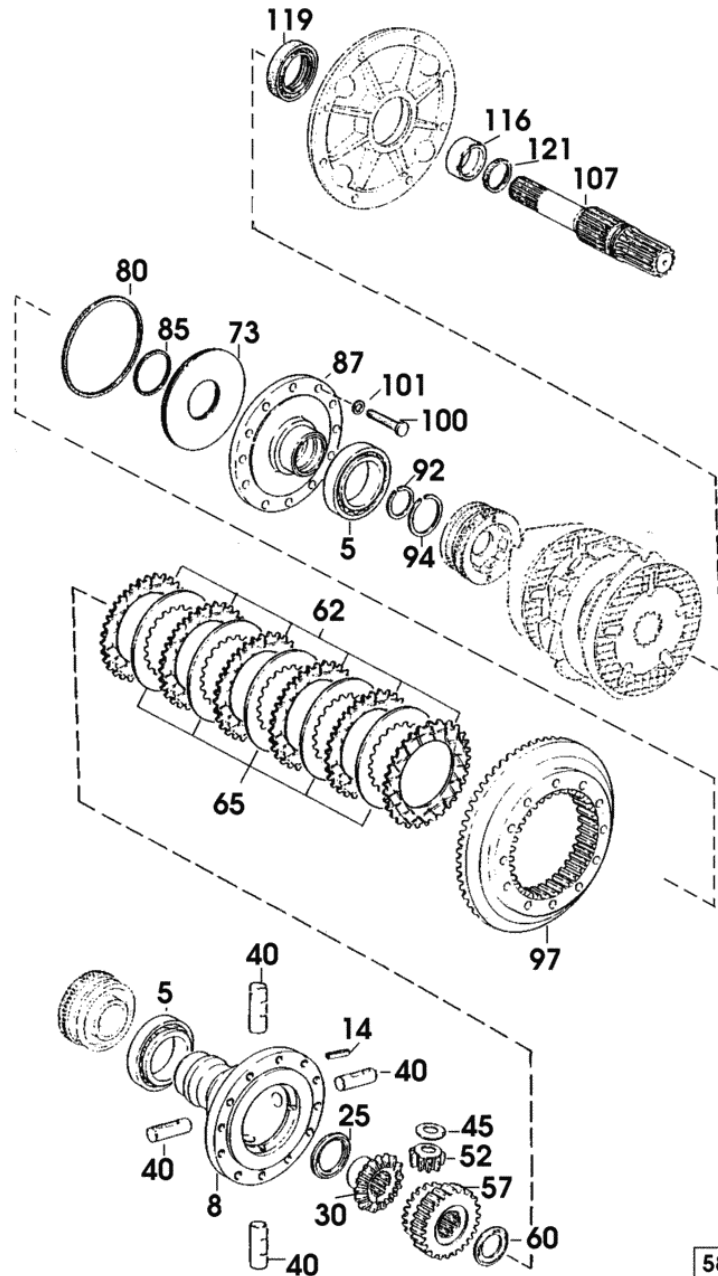

Section: GEAR
DIFFERENTIAL

5838 109 001 1

Fig.	Code	QTY	Name
5	04417292	2	bearing
8	0.010.2889.1	1	differential carrier - Agrotron 120 - 135 - 150 MK3
8	0.010.2942.1	1	differential carrier - Agrotron 165 MK3
14	0.010.2888.2	4	pin 8 x 50
20	0.010.2890.2	4	washer - Agrotron 150 - 165 MK3
25	0.010.2889.2	1	washer
30	0.010.2890.0	1	crown wheel Z = 11 - Agrotron 120 - 135 - 150 MK3
30	0.010.2942.2	1	crown wheel - Agrotron 165 MK3
40	0.010.2890.1	4	pin
45	0.010.2890.2	4	washer - Agrotron 120 - 135 MK3
52	0.010.2891.0	4	planet gear Z = 11
57	0.010.2891.1	1	crown wheel Z = 18
60	0.010.2891.2	1	washer
62	0.010.2892.0	6	thin plate
65	0.010.2892.1	5	thin plate
68	0.010.2969.0	2	thin plate - Agrotron 165 MK3
73	0.010.2969.1	1	piston - Agrotron 165 MK3
73	04417602	1	piston - Agrotron 120 - 135 - 150 MK3
80	04417603	1	ring
85	04417308	1	ring
87	0.010.2969.2	1	differential carrier - Agrotron 165 MK3
87	04417604	1	box - Agrotron 120 - 135 - 150 MK3
92	04417312	1	ring 55 x 2.5
94	04417313	1	ring 70 x 3.0
97	04423724	1	crown wheel z = 63 - Agrotron 120 - 135 MK3
97	04424413	1	crown wheel z = 53 RE - Agrotron 150 - 165 MK3
100	04417606	12	bolt m 12 x 80
101	04423324	12	washer
107	0.010.2889.0	2	shaft Z = 16 - Agrotron 120 - 135 MK3
107	0.010.2970.0	2	shaft