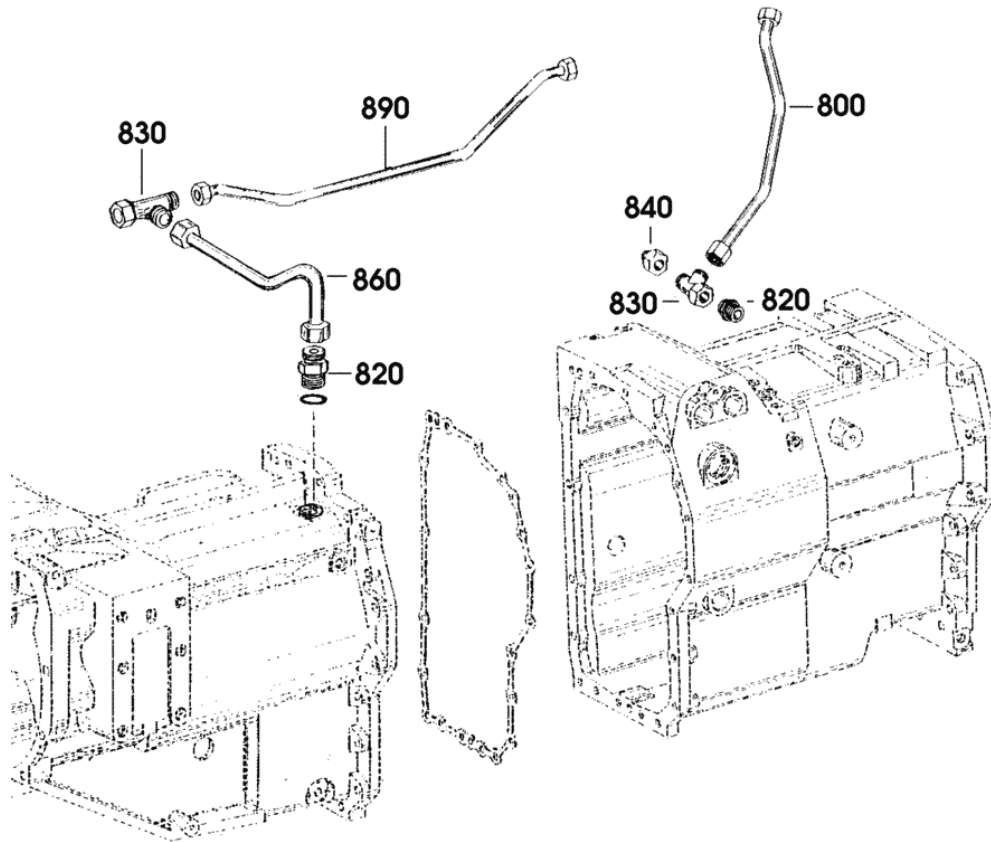

Section: GEAR
LUBRICATING OIL SUPPLY

Fig.	Code	QTY	Name
800	04417574	1	tube - FOR TYPES WITHOUT HYDRAULIC SHUTTLE
820	0.010.2878.2	1	pipe fitting - FOR TYPES WITH HYDRAULIC SHUTTLE - (HYDRIVE)
820	0.010.2878.2	2	pipe fitting - FOR TYPES WITHOUT HYDRAULIC SHUTTLE
830	0.010.2879.0	1	pipe fitting - FOR TYPES WITH HYDRAULIC SHUTTLE - (HYDRIVE)
830	0.010.2879.0	2	pipe fitting - FOR TYPES WITHOUT HYDRAULIC SHUTTLE
840	0.010.2879.1	1	reduction - FOR TYPES WITHOUT HYDRAULIC SHUTTLE
860	0.010.2880.0	1	tube
860	0.010.2908.0	1	tube
890	0.010.2880.1	1	tube
890	0.010.2908.1	1	tube
890	04436305	1	tube - FOR TYPES WITH HYDRAULIC SHUTTLE - (HYDRIVE)
900	04431770	1	filter - FOR TYPES WITHOUT HYDRAULIC SHUTTLE
950	04435195	1	gasket - FOR TYPES WITH HYDRAULIC SHUTTLE - (HYDRIVE)
960	04434509	4	screw m 8 x 30 - FOR TYPES WITH HYDRAULIC SHUTTLE - (HYDRIVE)

2093 147 002 2