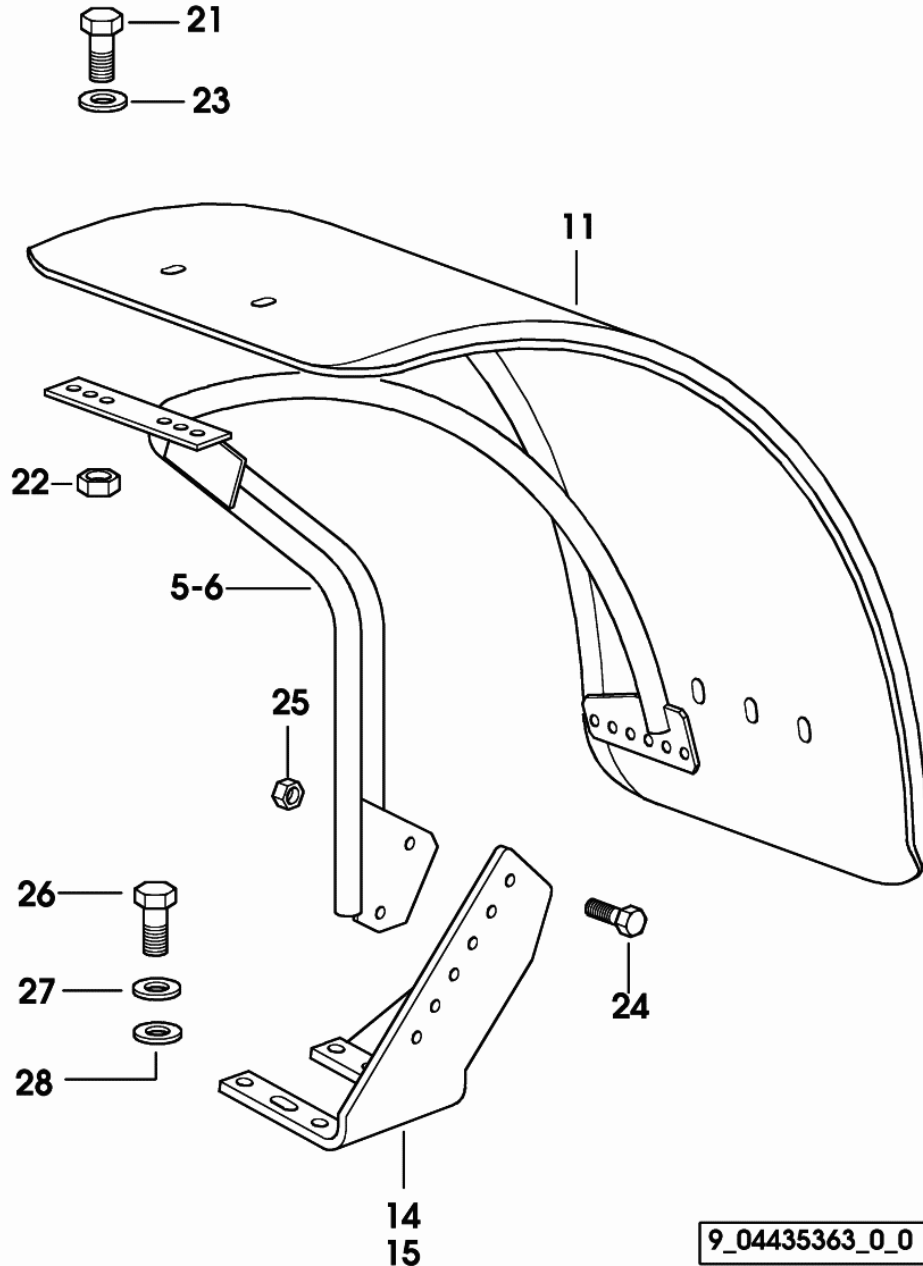

Section: BODY WORK
FRONT MUDGUARDS mm 470

Fig.	Code	QTY	Name
5	04416239	1	support dx/rh/re
6	04416240	1	support sx/lh/li
11	04415575	2	bumpers mm 470
14	04416249	1	lining dx/rh/re
15	04416250	1	lining sx/lh/li
21	01112333	8	screw m 8 x 25, d933
22	01136452	8	nut vm 8 d980
23	02312618	8	washer
24	01124837	4	screw m12x50 d933
25	01125801	4	nut m12 d934-10
26	01112679	8	screw m 16 x 35
27	01174738	8	flat washer 12.5x26x6
28	01139580	8	washer 17