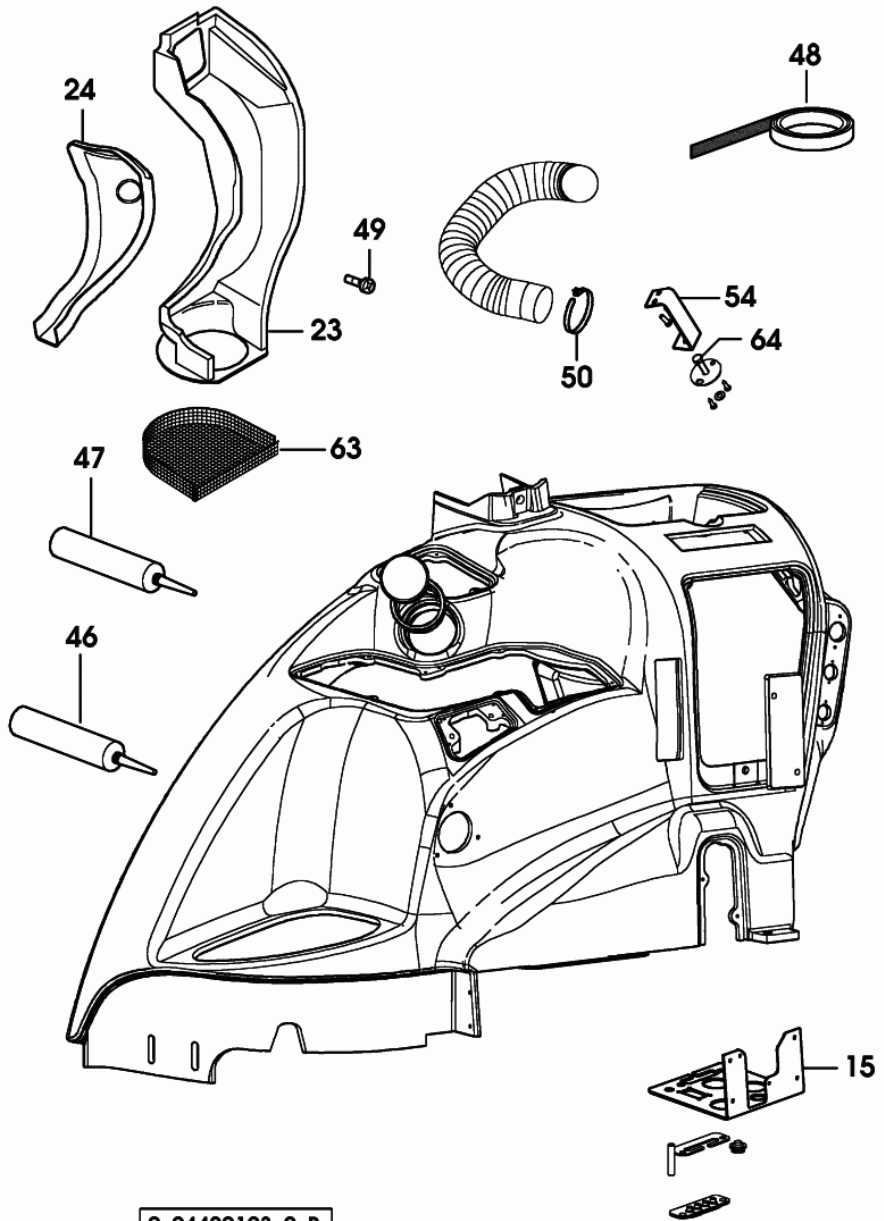

Section: CAB

CONTROL CONSOLE RIGHT

Fig.	Code	QTY	Name
15	04429292	1	lamination
23	0.010.9949.0/10	1	canal dx/rh/re
24	04429269	1	fin
46	04450288	0	adhesive HENKEL 80891
47	04414226	0	sealing compound HENKEL 211-342
48	01171694	9	clamp 172X4.6
49	2.0350.203.3	20	screw 3.5x9.5
50	04450291	2	pipe union
54	04429841	1	bracket
63	0.011.5949.0	1	protective mesh
64	04429941	1	nut

9_04429103_0_B