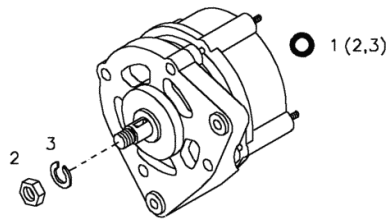

Section: ENGINE
GENERATOR

Fig.	Code	QTY	Name

Engine Serial Numbers: