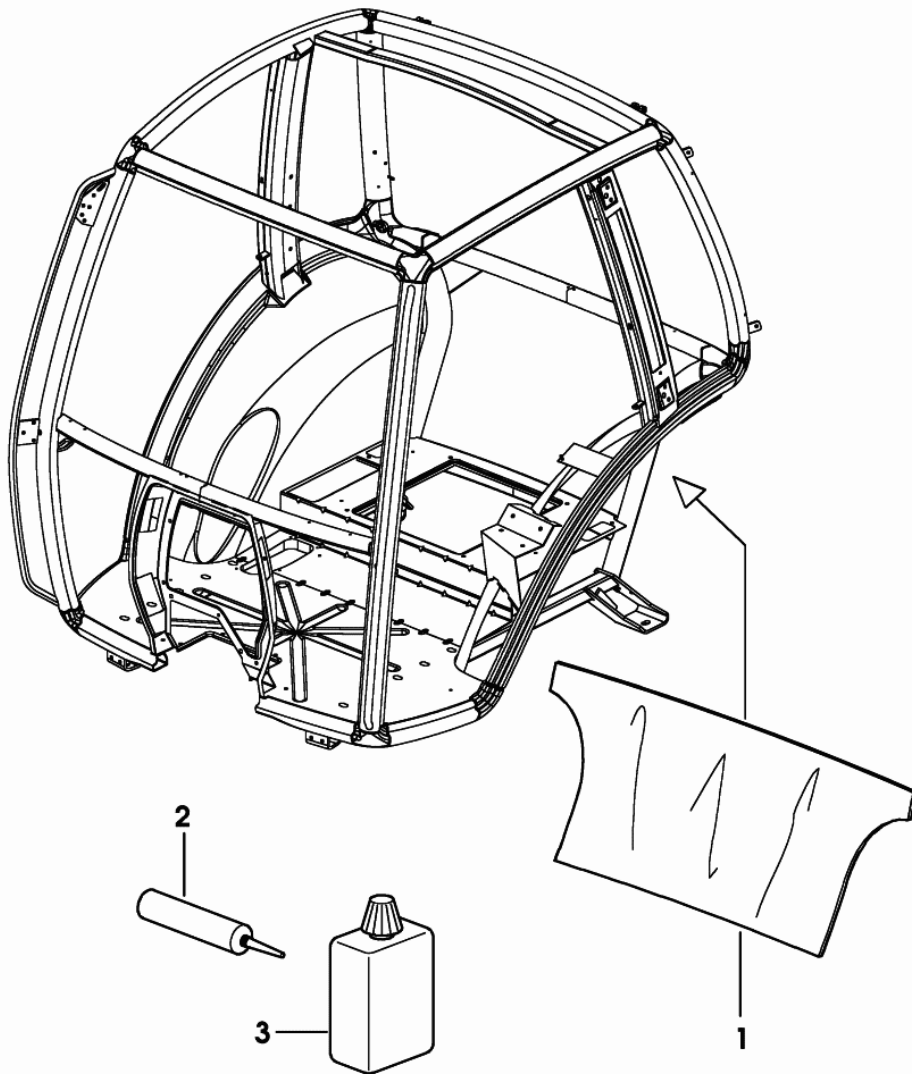

Section: CAB

LOWER REAR WINDOW GLASS

Fig.	Code	QTY	Name
1	0.010.5210.0	1	glass
2	04414226	0	sealing compound HENKEL 211-342
3	04414225	0	genuine lubricants HENKEL 148785

9_04429275_0_0