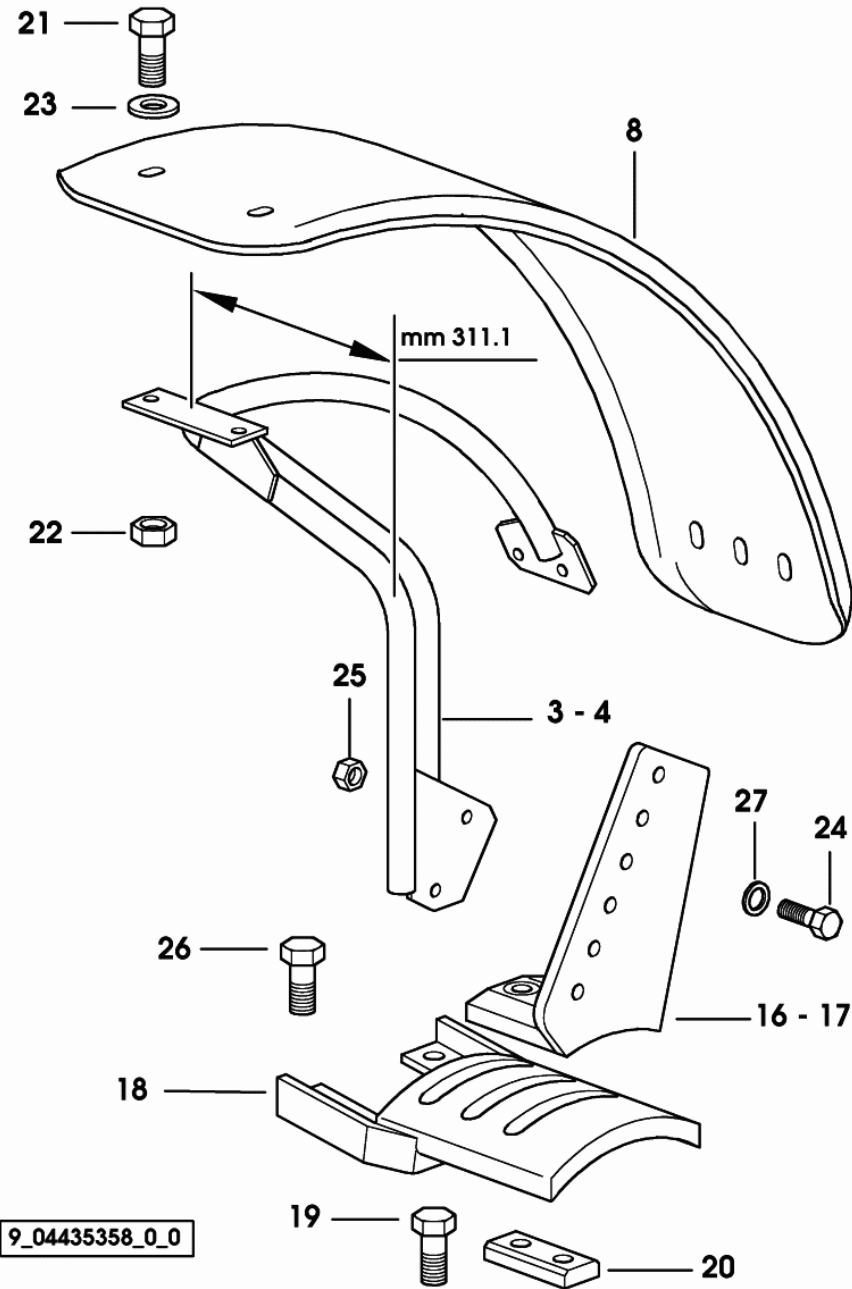

Section: BODY WORK

FRONT MUDGUARDS mm 320

Fig.	Code	QTY	Name
3	04416236	1	support dx/rh/re
4	04416237	1	support sx/lh/li
8	04414848	2	fender mm 320
16	04414845	1	lining dx/rh/re
17	04414844	1	lining sx/lh/li
18	04414847	2	bracket
19	06209288	4	screw m 16 x 55
20	04414866	2	key mm 15
21	01112333	8	screw m 8 x 25, d933
22	01136452	8	nut vm 8 d980
23	02312618	8	washer
24	01124837	4	screw m12x50 d933
25	01125801	4	nut m12 d934-10
26	01112679	8	screw m 16 x 35
27	01174738	8	flat washer 12.5x26x6