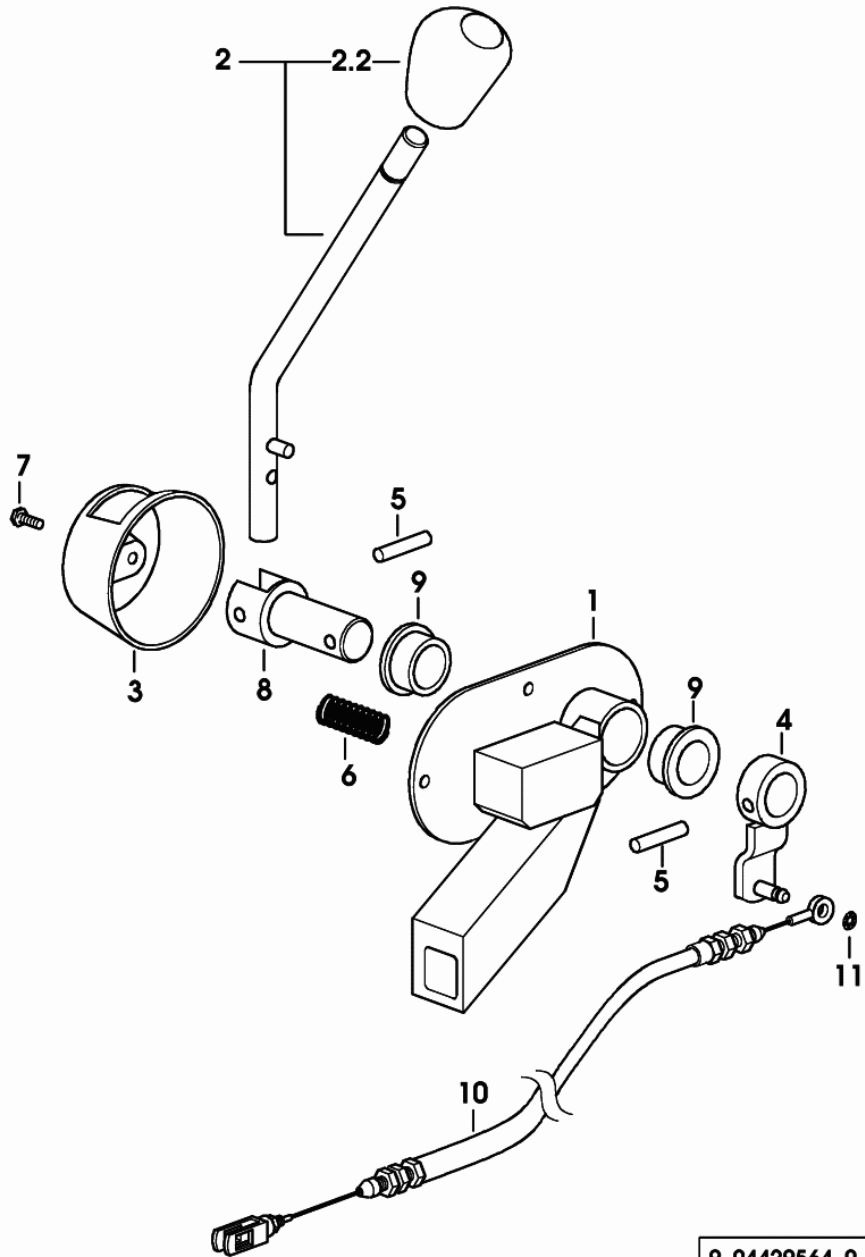

9_04432370_0_0

Section: ACCESSORIES

3 POINT HITCH

9_04437472_0_0

Fig.	Code	QTY	Name
2	04400392	2	ball 28.4
3	04400388.4	2	cap cat. 2/3
3.1	04400390	1	ball
3.2	04400384	1	stop
5	04416253	1	chain block
6	01112333	2	screw m 8 x 25, d933
7	01112824	3	nut m 8, d934
8	04431823	2	washer
9	04422336	2	screw m 16 x 70
10	01143073	2	screw m 16 x 40
11	04411073	2	spacer
12	01138374	1	washer 8,4x21x4
13	01112341	1	screw m 8 x 30, d933
14	04437436.4	1	support
14.1	04436642.4	1	u bolt
14.2	04426976.4	1	lever
14.3	04311459	1	pin
14.4	01106428	1	split pin
14.5	04315063	1	spring
16	04436455	2	nut
17	04435435	2	screw 3-PK
18	04435880	2	pin
			(...) <- X Agrottron 120 MK3
			(...) <- X Agrottron 135 MK3
			(...) <- X Agrottron 150 MK3
			(...) <- X Agrottron 165 MK3
19	01151007	2	washer
20	01122072	2	split pin 5x32 d94
			(...) <- X Agrottron 120 MK3
			(...) <- X Agrottron 135 MK3
			(...) <- X Agrottron 150 MK3
			(...) <- X Agrottron 165 MK3
21	04436140.4	1	left hand arm sx/lh/li
21.3	04435246.4	1	clevis
			☞ 04435246.4
			☞ 0E.00.50
22	04436141.4	1	right hand arm dx/rh/re
22.3	04435246.4	1	clevis
			☞ 04435246.4
			☞ 0E.00.50

REAR TOWING HITCH CAT: "D3" ITALY

Fig.	Code	QTY	Name
1	04419100.4	1	tow hook D3 ↳ 04419100.4 ↳ 0E.00.55

9_04438810_0_0

REMOTE CONTROL FOR AUTOMATIC REAR TOWING HITCH

Fig.	Code	QTY	Name
1	04424815.4	1	bearing
2	04429339.4	1	lever
2.2	04411545	1	knob
3	04411675	1	cap
4	04411668.4	1	lever
5	01100334	2	pin 6 x 30
6	04414547	1	spring
7	04416873	2	screw m4x12
8	04411666	1	pin
9	04413063	2	bushing
10	04426434	1	rod L = 2412 mm
11	01175725	1	small spring 6, d128