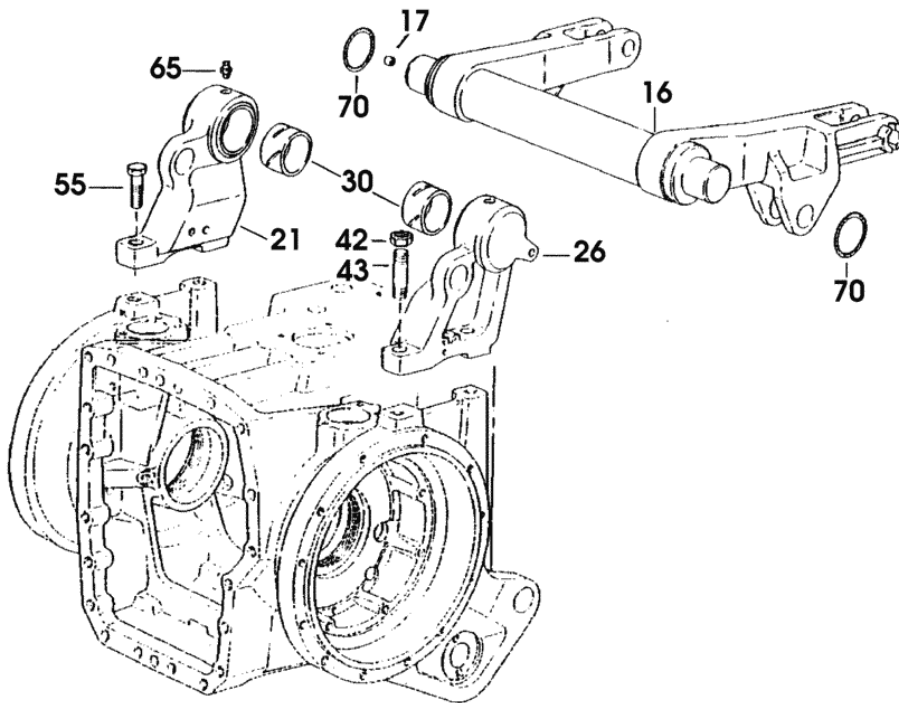

Section: GEAR

LIFTING

Fig.	Code	QTY	Name
16	0.010.2907.0	1	shaft - Agrotron 150 MK3 - FOR TYPES WITH 2-SPEED PTO - Agrotron 165 MK3
16	04417622	1	shaft - Agrotron 120 - 135 - 150 MK3
17	04417546	1	bushing - Agrotron 120 - 135 - 150 MK3
21	04436311	1	bearing block dx/rh/re
26	04436312	1	bearing block sx/lh/li
30	04417549	2	bushing - Agrotron 120 - 135 - 150 MK3
42	0.010.2906.1	1	nut m 20
43	0.010.2906.2	1	stud bolt m 20x80
55	04417550	3	screw m 20x65
65	04427636	2	lubricator m 8 p.1 x 8
70	04417552	2	ring 78.5x6

5838 140 001