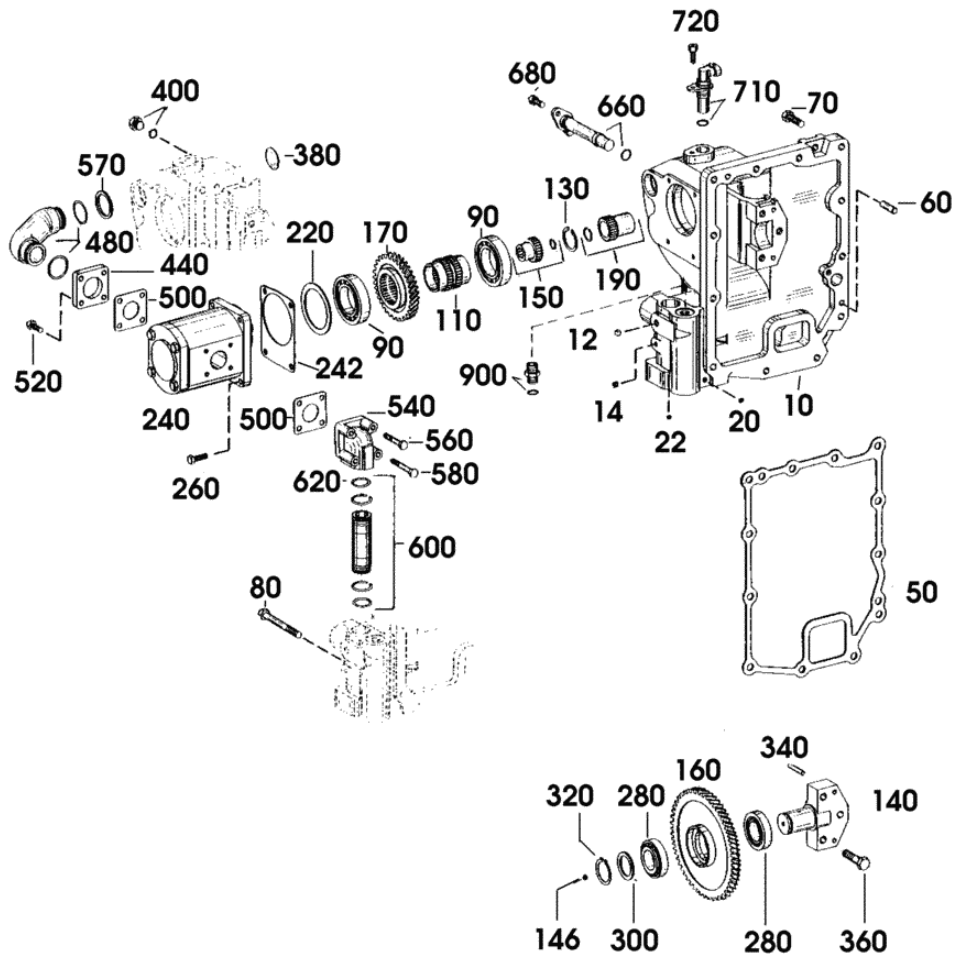

5838 109 001 2

Section: GEAR
PUMP DRIVE

Fig.	Code	QTY	Name
300	04417126	1	shim mm 1.85
300	04417127	1	shim mm 1.90
300	04417128	1	shim mm 1.95
320	0.010.2621.1	1	circlip 30x2
340	04415823	2	screw 8 m 6x36
360	0.010.2873.0	3	screw m 12 x 45
380	0.010.2621.2	1	washer 34
400	0.010.2873.1	1	screw m 10 p.1
400	04415683	1	'o' ring 8x1.5
440	04415824	1	flange
480	0.010.2873.2	1	manifold
500	04415827	2	gasket
520	0.010.2874.0	4	screw m 8 x 22
530	04415835	1	bottom
540	04415836	1	manifold
560	04434549	2	screw m 8 x 45
570	04417924	1	shim s = 2.3
570	04417925	1	shim s = 2.2
570	04417926	1	shim s = 2.1
570	04417927	1	shim s = 2.0
570	04417928	1	shim s = 1.9
580	04434550	2	screw m 8 x 55
600	0.010.2874.1	1	tube
620	04415838	1	ring 23X2.5
660	04438436	1	speed sensor
680	04434551	1	screw m 8 p.1.25 x 20
710	0.010.2874.2	1	speed sensor
720	0.010.2875.0	1	screw m 8 x 18
900	04419207	1	screw m 16 p.1.5
900	04419216	1	'o' ring 13x2