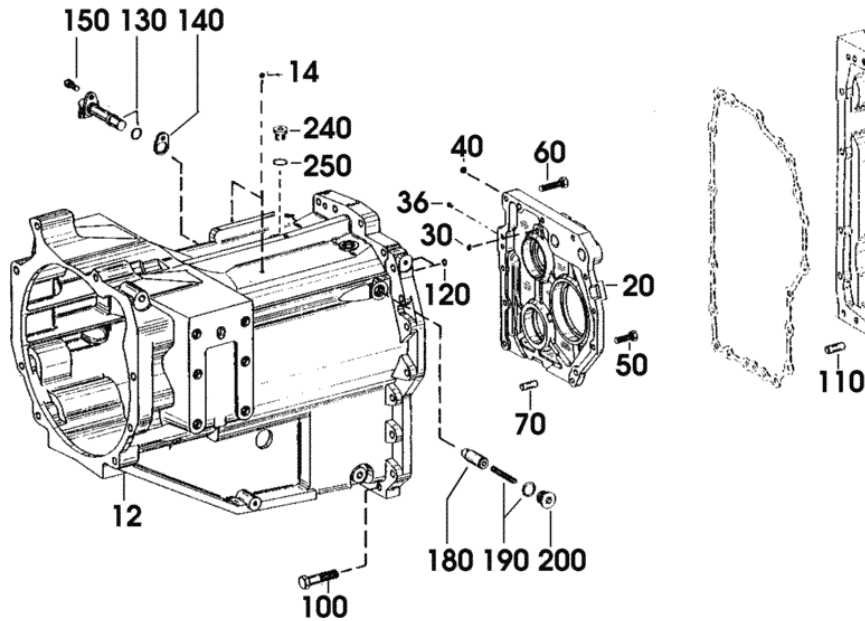

Section: GEAR
GEARBOX FRONT

Fig.	Code	QTY	Name
12	04416961	1	box
14	04309268	7	ball
20	04419771	1	cover
30	04309268	3	ball
36	0.010.2626.2	1	screw m 12x10
40	04416962	1	ball
50	0.010.2616.1	7	screw m 10x32
60	0.010.2886.2	3	screw m 10 p.1.5 x 45
70	0.010.2887.0	2	pin 12x32
100	0.010.2887.1	20	screw m 14 x 60
110	04415073	2	cylindrical plug 14 m 6x40
120	01295714	2	ring 10X3
130	04438449	1	position sensor
140	04417238	1	ring
150	04434551	1	screw m 8 p.1.25 x 20
180	04415971	1	small piston
190	04415972	1	spring
200	0.010.2623.1	1	screw m 24 p.1.5
200	04436296	1	ring 21x2
240	0.010.2909.0	1	plug m 16 p.1.5
			- FOR TYPES WITH HYDRAULIC SHUTTLE - (HYDRIVE)
			'o' ring 16 x 20
			- FOR TYPES WITH HYDRAULIC SHUTTLE - (HYDRIVE)
250	04436331	1	

2093 160 001