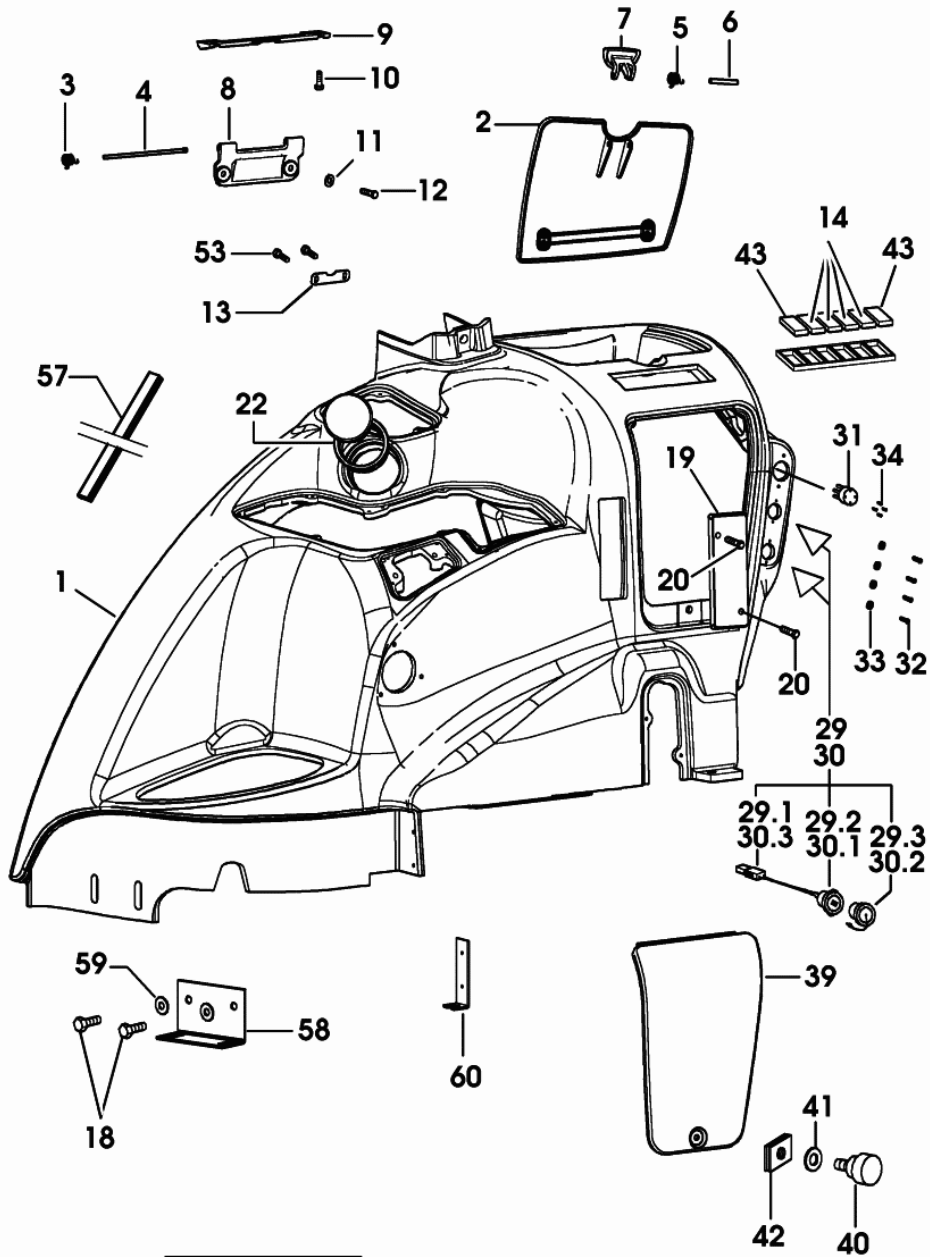

Section: CAB

CONTROL CONSOLE RIGHT

Fig.	Code	QTY	Name
53	04412976	2	screw 4.8x19
57	04418723	1	profile
58	04438356.4	1	support
59	01136363	2	washer 8.4
60	04429758	1	support

9_04429103_0_0