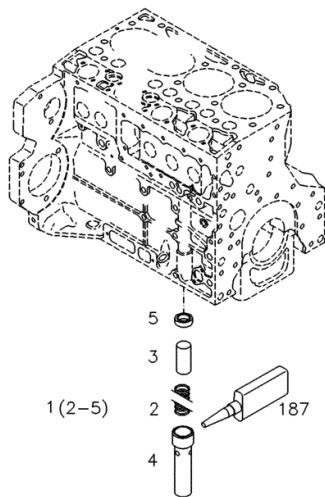

612306	612307	612308	612309	612310	612311	612312	612313	612314	612315	612316	612317	614854	614855
614856	614857	614858	614859	614860	614861	615810	615811	615812	615813	615814	615815	615816	621049
621050	621051	621052	621053	621054	621055	621056	621057	621058	621059	621060	621061	621062	621063
621064	621065	621066	621067	621068	621069	621070	621071	622856	622857	622858	622859	622860	622861
622862	622863	622864	622865	622866	622867	622868	622869	622870	622871	622872	622873	622874	622875
622876	622877	622878	622879	625407	625408	625409	625410	625411	625412	625413	625414	625415	625416
625417	625418	625419	625420	625421	625422	625423	625424	625425	625426	625427	625428	625429	625430
625431	628157	628158	628159	628160	628161	628162	628163	628164	628165	628166	628167	628168	628169
628170	628171	628172	628173	628174	628175	628176	628177	628178	628179	628180	628181	630301	630302
630303	630304	630305	630306	630307	630308	630309	630310	630311	630312	630313	630314	630315	630316
630317	630318	630319	630320	630321	630322	630323	630324	630325	630326	630327	630328	630329	630330
630331	630332	632828	632829	632830	632831	632832	632833	632834	632835	632836	632837	632838	632839
644054	644055	644056	644057	644058	644059	644060	644061	644062	644063	644064	644065	644066	644067
644068	644069	644070	644071	644072	644073	644074	644075	644076	644077	644078	652094	652095	652096
652097	652098	652631	652632	652633	652634	652635	652636	652637	652638	652639	652640	652641	652642
652643	652644	654905	654906	654907	654908	654909	654910	654911	654912	654913	654914	654915	654916
654917	654918	654919	654920	654921	654922	654923	654924	654925	654926	654927	654928	654929	654930
654931	654932	654933	654934	654935	654936	654937	654938	654939	654940	654941	654942	660121	660122
660123	660124	660125	660126	660127	660128	660129	660130	660229	660230	660231	660232	660233	660234
660235	660236	660237	660238	660239	660240	660241	660242	660390	661644	661645	661646	661647	661648
661649	661650	661651	661652	661653	661654	661655	661656	661657	661658	661659	661660	661661	661662
661663	661664	661665	661666	661667	661668	661669	661670	665470	665471	665472	665473	665474	665475
665476	665477	665478	665479	665480	665481	665482	665483	665484	665485	665486	665487	665488	665489
665490	665491	666594	666595	666596	666597	666598	666599	666600	666601	666602	666603	666604	666605
666606	666607	666608	666609	666610	666611	666612	666613	666614	666615	669783	669784	669785	669786
669787	669788	674044	674045	674046	674047	674048	674049	674050	674051	674052	674053	674054	674055
674056	674057	674058	676485	676486	676487	676488	676489	676490	677995	677996	677997	677998	677999
678000	678001	678002	678003	678371	678372	678373	678374	678375	678376	678377	678378	678379	678380
678381	678382	678383	678384	678385	678386	678387	678388	678389	680442	680443	680444	680445	680446
680447	680448	680449	680450	680451	680452	680453	680454	680455	680456	680457	691239	691240	691241
691242	691243	691244	691245	691246	691247	691248	691249	691250	691251	691252	691253	691254	691255
691256	691257	691258	691259	691260	691261	691262	691263	691264	691265	691266	691267	691268	691269
691270	691271	691272	691273	691274	691275	691276	691277	691278	691279	691280	691281	691282	691283
691284	691285	691286	693280	693281	693282	693283	693284	693285	693286	693287	693288	700777	700778
700779	700780	700781	700782	700783	700784	700785	700786	700787	700788	700789	700790	700791	700792
700793	700794	700795	700796	700797	700798	700799	700800	700801	700802	700803	700804	700805	700806
700807	700808	707953	707954	707955	707956	707957	707958	707959	707960	707961	707962	707963	707964
707965	707966	707967	707968	707969	707970	707971	707972	707973	715931	715932	715933	715934	715935
715936	715937	715938	715939	715940	715941	715942	715943	715944	715945	715946	715947	715948	715949
715950	722633	722634	722635	722636	722637	722638	722639	722640	722641	722642	722643	722644	722645
722646	722647	722648	722649	722650	722651	722652	722653	722654	722655	722656	722657	726163	726164
726165	726166	726167	726168	726169	726170	726171	726172	726173	726174	726175	726176	726177	726178
726179	726180	726181	726182	726183	726184	726185	726186	726187	726188	726189	726190	726191	726192
731444	731445	731446	731447	731448	731449	731450	731451	731452	731453	731454	731455	731456	731457
731458	731459	731460	733874	738011	738012	738013	738014	738015	738016	738017	738018	738019	738397
738398	738399	738400	740743	740744	740745	742289	742290	742291	742292	742293	742294	742295	742296

002 ©