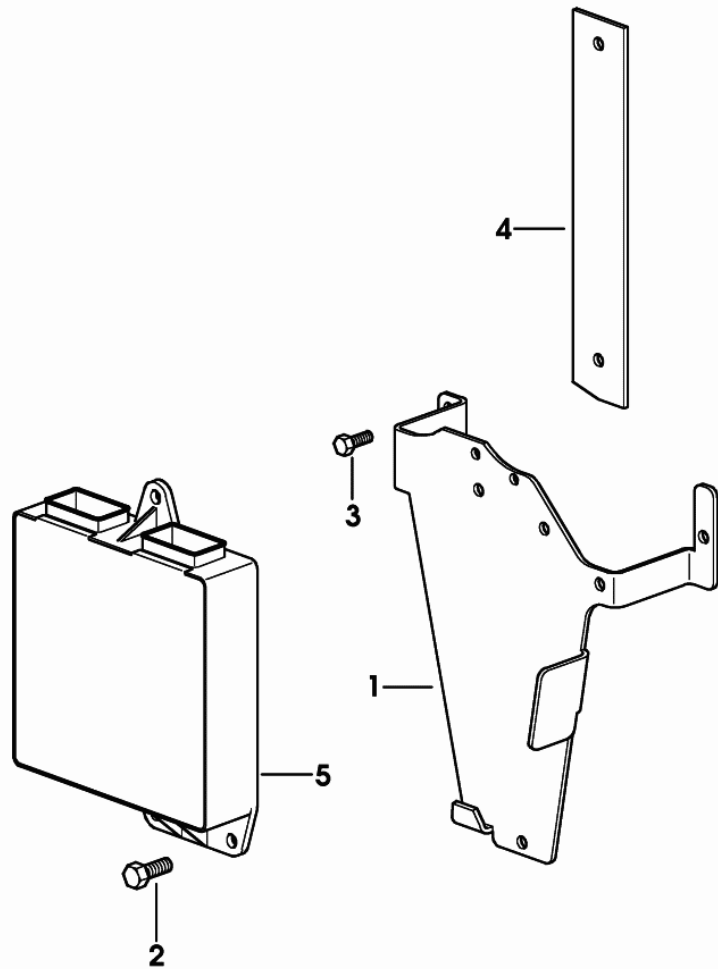

ELECTRONICS BOX EHR-D/ASM

Fig.	Code	QTY	Name
1	04429671.4	1	support
2	01103999	4	screw m5x16 d933
3	04429754	2	screw m 6 p.1.0 x 16
4	04429673	1	plate
5	04427307/10	1	distributor

9_04429838_0_0