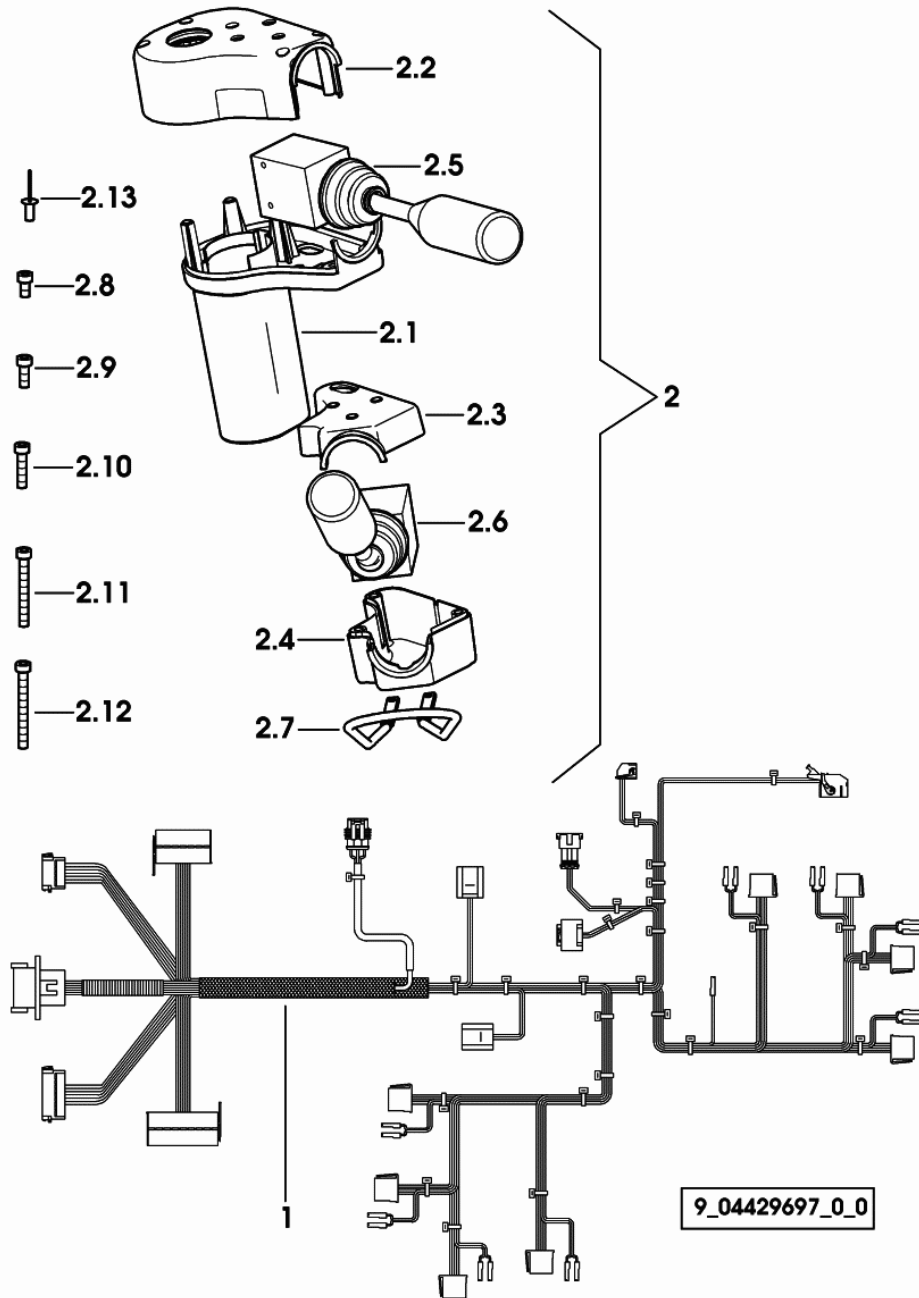

Fig.	Code	QTY	Name
1	04429936.4	1	cable
2	04436517.4	1	operation
2.1	04436508	1	tube
2.2	04436511	1	cover
2.3	04426670	1	guard
2.4	04426671	1	guard
2.5	04438656	1	switch
2.6	04437341	1	lever
2.7	04431827	1	lever
2.8	04412779	3	screw m 5x6.5
2.9	04426682	3	screw m 5 x 12
2.10	04426679	3	screw m 5 x 20
2.11	04426680	3	screw m 5 x 40
2.12	04426681	3	screw m 5 x 45
2.13	04329270	4	rivet