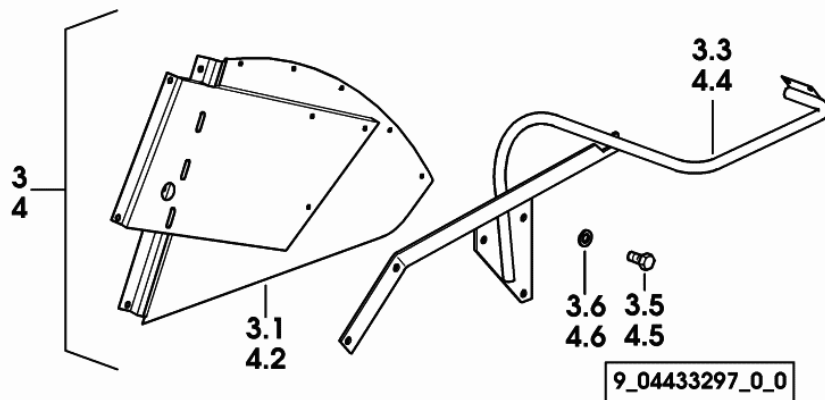

Section: BODY WORK
REAR MUDGUARDS

Fig.	Code	QTY	Name
1	04433300/10	1	fender sx/lh/li
2	04433301/10	1	fender dx/rh/re
3	04433281.4	1	support sx/lh/li
3.1	04429724.4	1	division sx/lh/li
3.3	04433283.4	1	chassis frame
3.5	01144692	3	screw m 8 p.1.25 x 20
3.6	01136363	3	washer 8.4
4	04433280.4	1	support dx/rh/re
4.2	04429725.4	1	division dx/rh/re
4.4	04433284.4	1	chassis frame
4.5	01144692	3	screw m 8 p.1.25 x 20
4.6	01136363	3	washer 8.4
5	01144692	12	screw m 8 p.1.25 x 20
6	04412686	1	half box dx/rh/re
7	04412685	1	half box sx/lh/li
8	04414188	6	screw
9	04415539	2	bushing
10	01112356	2	screw m 8 x 40
11	04416339	1	plate
12	01136363	28	washer 8.4
13	01137000	12	screw m 8 x 30
14	04414079	2	reflector
15	01112824	12	nut m 8, d934
16	04413366	2	plug 20.6
21	04412688	2	switch