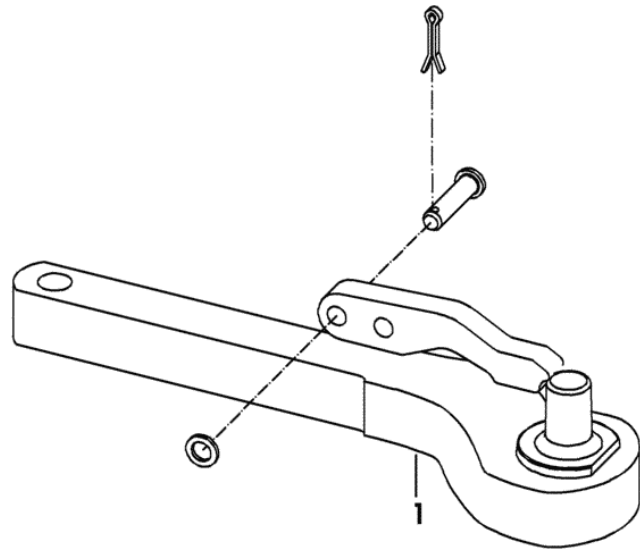

PITON-FIX

Fig.	Code	QTY	Name
1	04426458.4	1	draw bar 04426458.4 0E.00.71

9_04438826_0_0