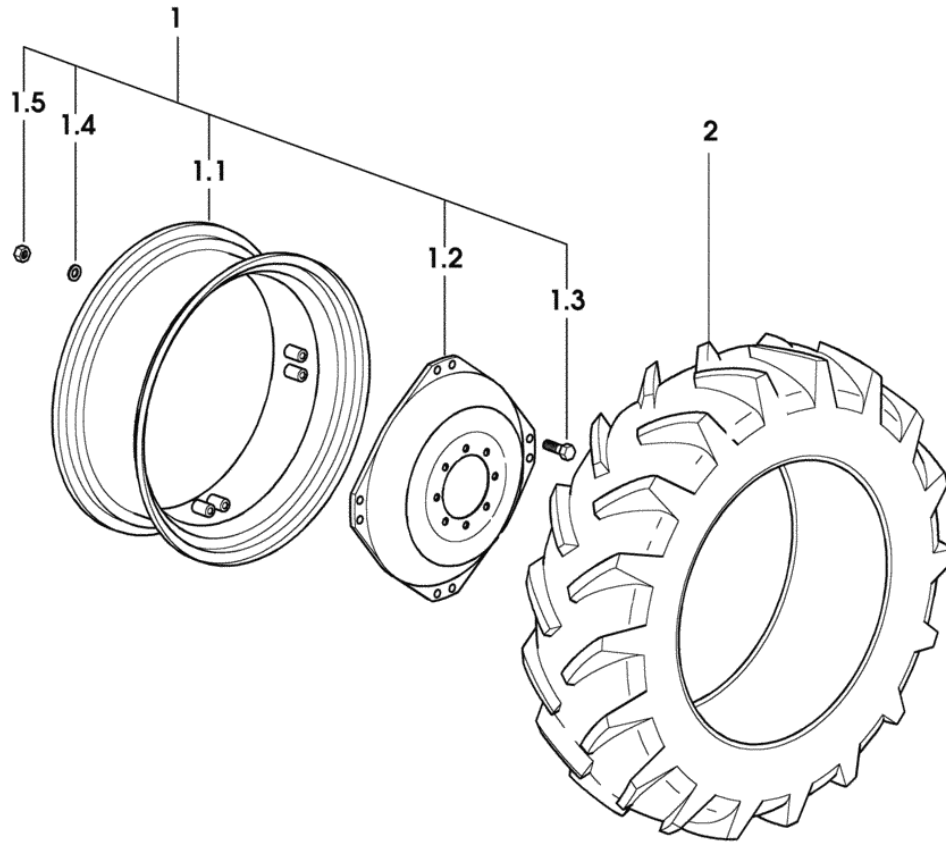

9_04414502_0_0

Section: WHEELS

WHEELS 20.8R38" 153 A8

Fig.	Code	QTY	Name
2	04414368	2	tyre 20.8R38" 153 A8
4	04425840	2	rim DWW 18LX38"

9_04414366_0_0

Section: WHEELS

WHEELS 480/70R28" 140 A8

Fig.	Code	QTY	Name
1	04425982.4	2	wheel W 15Lx28"
1.1	04425980	1	rim W 15Lx28"
1.2	04425894	1	rim center flange mm 616
1.3	04425885	8	screw m 16 p.1.5
1.4	04425886	8	washer
1.5	04425887	8	nut m 16 p.1.5
2	04414370	2	tyre 480/70R28" 140 A8