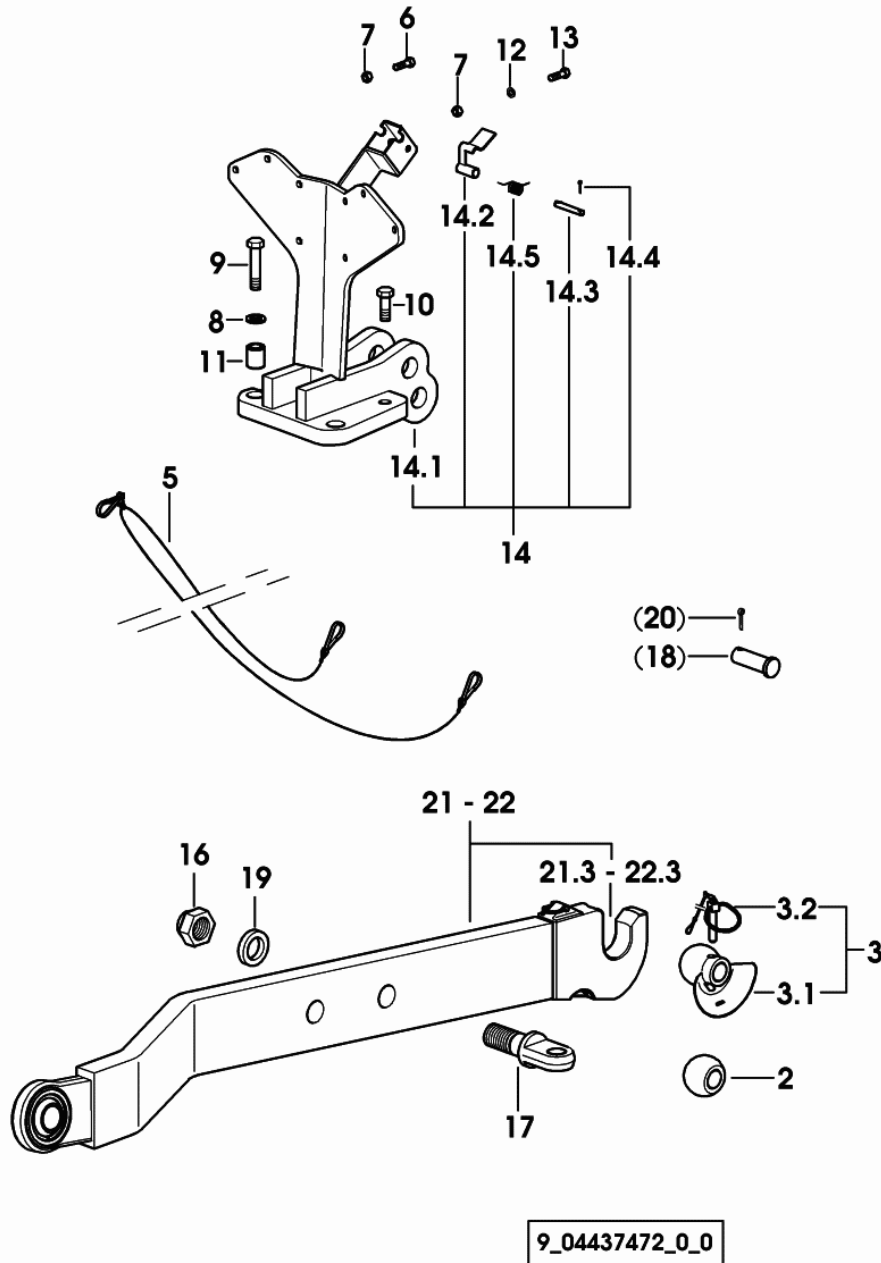

1	04433073	8	coupling ☞ 04433073
2	04426824.4	2	tank 600 cm ³
2.1	04428375	1	plug
3	04433076.4	2	rubber tube
4	04426826	2	tank support
5	01127031	2	screw m 6 x 30, d933
6	01133500	2	nut vm 6 d980
7	00810311	2	washer 6.4
8	04433074	4	tube

9_04432370_0_0

Section: ACCESSORIES

3 POINT HITCH

9_04437472_0_0

Fig.	Code	QTY	Name
2	04400392	2	ball 28.4
3	04400388.4	2	cap cat. 2/3
3.1	04400390	1	ball
3.2	04400384	1	stop
5	04416253	1	chain block
6	01112333	2	screw m 8 x 25, d933
7	01112824	3	nut m 8, d934
8	04431823	2	washer
9	04422336	2	screw m 16 x 70
10	01143073	2	screw m 16 x 40
11	04411073	2	spacer
12	01138374	1	washer 8,4x21x4
13	01112341	1	screw m 8 x 30, d933
14	04437436.4	1	support
14.1	04436642.4	1	u bolt
14.2	04426976.4	1	lever
14.3	04311459	1	pin
14.4	01106428	1	split pin
14.5	04315063	1	spring
16	04436455	2	nut
17	04435435	2	screw 3-PK
18	04435880	2	pin
			(...) <- X Agrottron 120 MK3
			(...) <- X Agrottron 135 MK3
			(...) <- X Agrottron 150 MK3
			(...) <- X Agrottron 165 MK3
19	01151007	2	washer
20	01122072	2	split pin 5x32 d94
			(...) <- X Agrottron 120 MK3
			(...) <- X Agrottron 135 MK3
			(...) <- X Agrottron 150 MK3
			(...) <- X Agrottron 165 MK3
21	04436140.4	1	left hand arm sx/lh/li
21.3	04435246.4	1	clevis
			☞ 04435246.4
			☞ 0E.00.50
22	04436141.4	1	right hand arm dx/rh/re
22.3	04435246.4	1	clevis
			☞ 04435246.4
			☞ 0E.00.50

REAR TOWING HITCH CAT: "D3" ITALY

Fig.	Code	QTY	Name
1	04419100.4	1	tow hook D3 ↳ 04419100.4 ↳ 0E.00.55

9_04438810_0_0

REMOTE CONTROL FOR AUTOMATIC REAR TOWING HITCH

Fig.	Code	QTY	Name
1	04424815.4	1	bearing
2	04429339.4	1	lever
2.2	04411545	1	knob
3	04411675	1	cap
4	04411668.4	1	lever
5	01100334	2	pin 6 x 30
6	04414547	1	spring
7	04416873	2	screw m4x12
8	04411666	1	pin
9	04413063	2	bushing
10	04426434	1	rod L = 2412 mm
11	01175725	1	small spring 6, d128