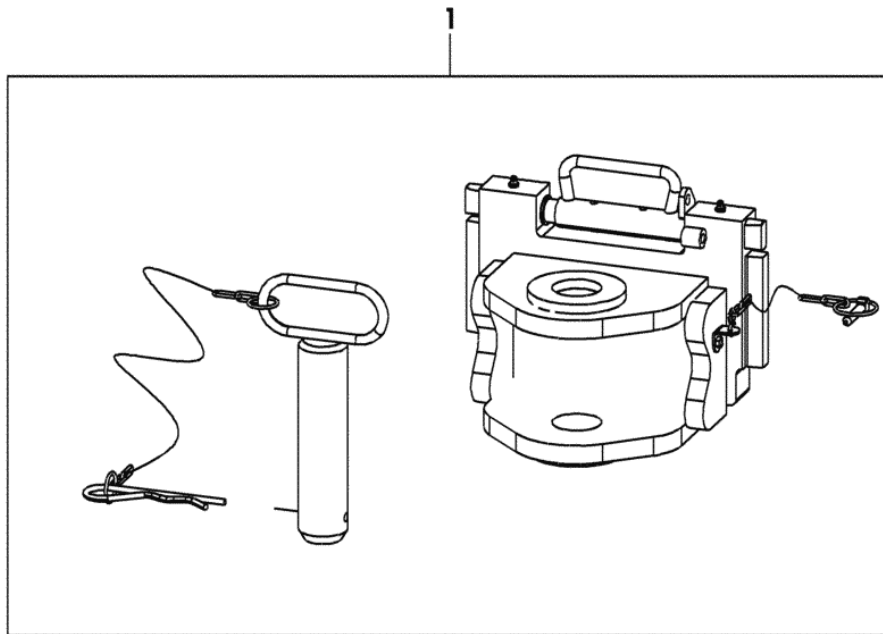

REAR TOWING HITCH CAT: "D3" ITALY

Fig.	Code	QTY	Name
1	04419100.4	1	tow hook D3 ↳ 04419100.4 ↳ 0E.00.55

9_04438810_0_0