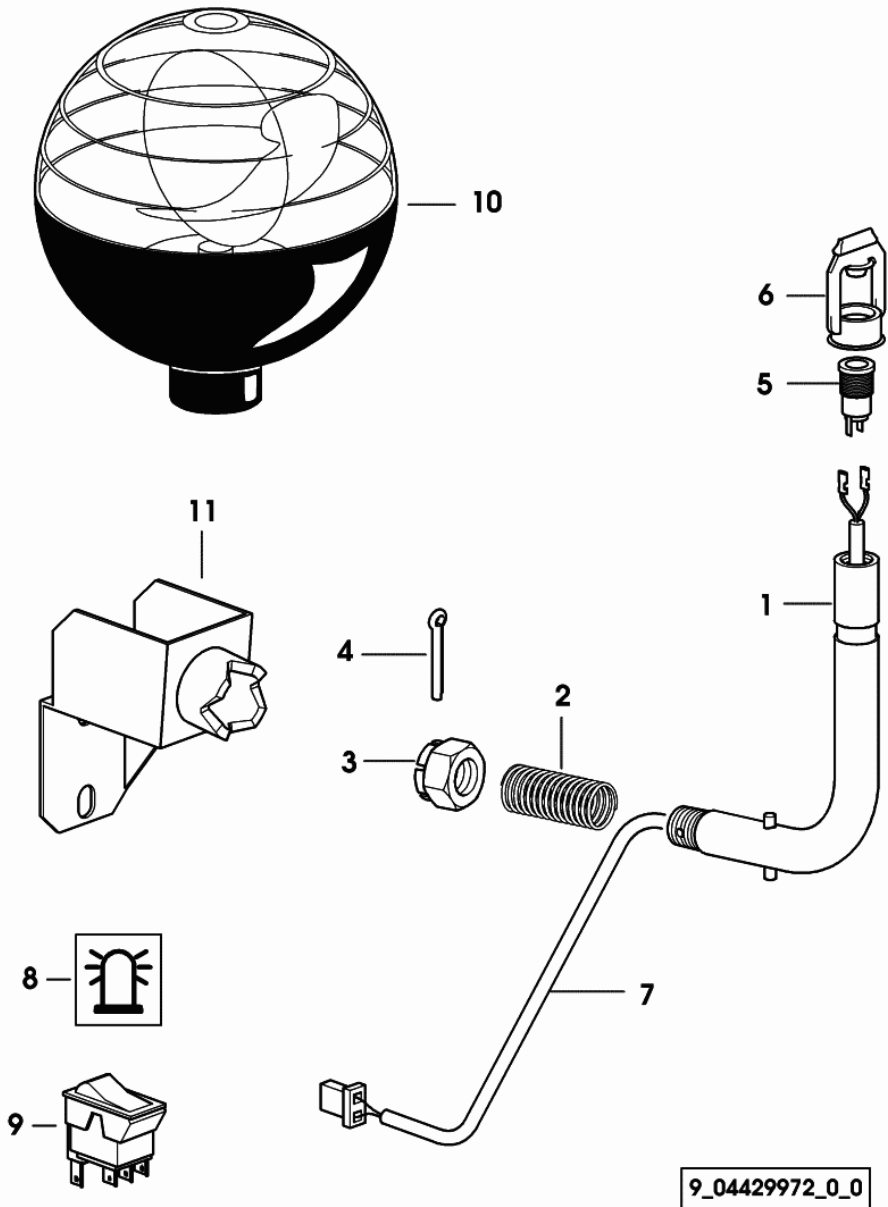

WARNING BEACON

Fig.	Code	QTY	Name
1	0.011.2768.2/10	1	tube
2	2.4019.684.2	1	spring
3	2.1019.140.2	1	nut m 22
4	2.1690.514.2	1	split pin 5 x 40
5	2.6039.017.0	1	socket
6	0.009.6650.0	1	cap
7	04436707	1	wire
8	04411508	1	plate
9	04411496.4	1	switch
10	04414773	1	blinker
11	0.011.4831.2/10	1	support ☞ 04414773

9_04429972_0_0