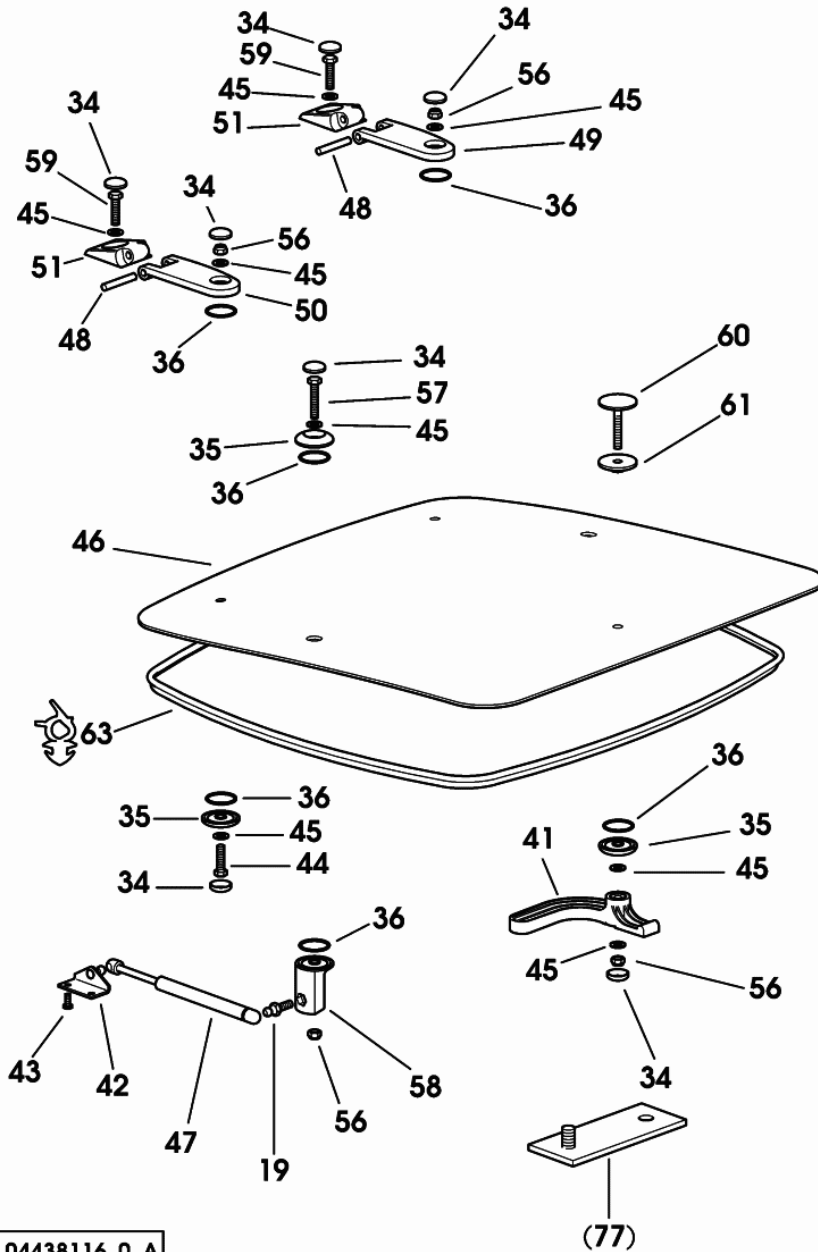

9_04429034_0_0

Section: CAB

CAB ROOF "HIGHT VISIBILITY"

9_04438116_0_A

Fig.	Code	QTY	Name
19	04399070	2	ball joint
34	04413793	9	cap
35	04429423	4	washer
36	2.1530.078.0	9	'o' ring 29.74x3.53
41	0.010.6477.0	1	handle
42	0.010.7739.3	2	support
43	2.0361.507.2	4	screw
44	01112341	2	screw m 8 x 30, d933
45	2.1312.004.2	10	washer 8.4
46	0.010.6476.0/10	1	window glass
47	04414159	2	shoch.absorber
48	2.1699.486.2	2	pin
49	0.010.7525.0	1	hinge dx/rh/re
50	0.010.6479.0	1	hinge sx/lh/li
51	0.010.6480.0	2	hinge
56	01104944	8	nut m 8, d985 -> (...) X Agrotron 120 MK3 -> (...) X Agrotron 135 MK3 -> (...) X Agrotron 150 MK3 -> (...) X Agrotron 165 MK3
57	01124457	2	screw m 8 x 45
58	0.010.7738.0/10	2	support
59	2.0112.211.2	2	screw m 8 p.1.25 x 30
60	0.010.7736.2	1	screw
61	0.010.7737.0	1	gasket
63	0.010.8352.0	1	gasket
77	04450667	2	support