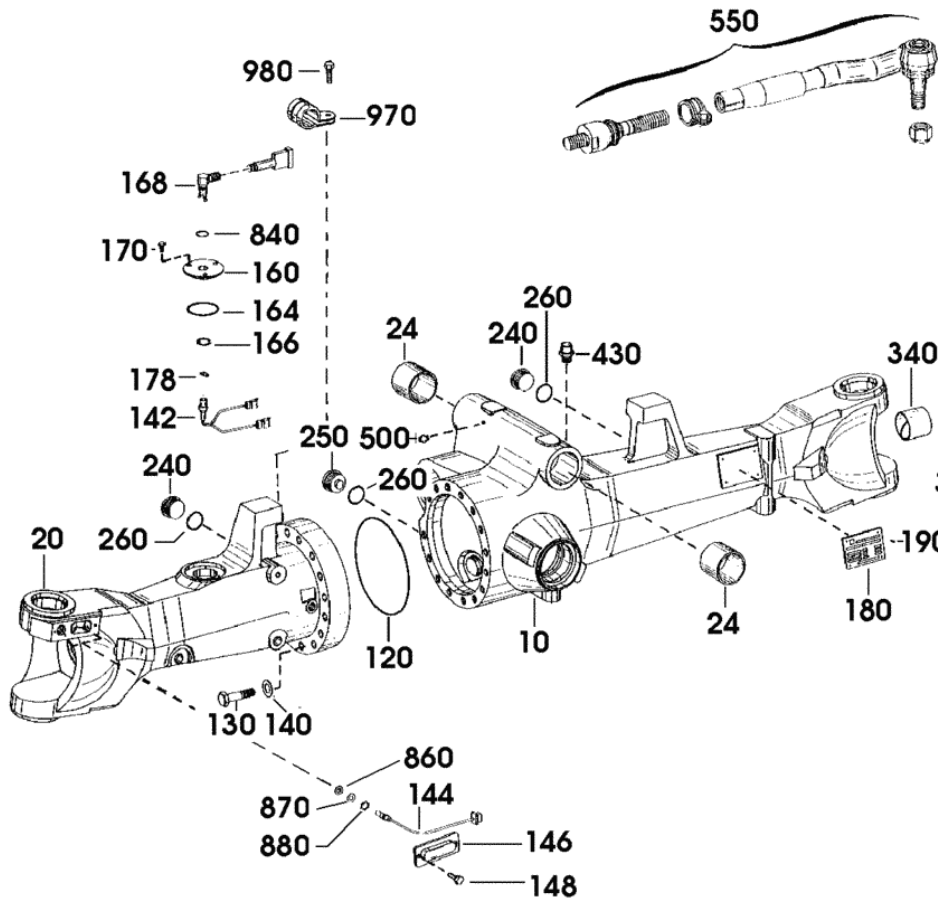

9_04437365_0_0

Section: FRONT AXEL

FRONT AXLE - FRONT SUSPENSION - DIFFERENTIAL WITH ASM

Fig.	Code	QTY	Name
10	04423348	1	axle
20	04423349	1	axle
24	04419203	2	bushing
120	04350420	1	'o' ring 182x3
130	0.010.2920.0	15	screw m 16 x 60
140	04348593	15	washer
142	04415267	1	cable
144	04415266	2	position sensor
146	04415265	1	cover
148	0.010.2920.1	2	screw m 5x10
160	04415263	1	cover
164	01320126	1	'o' ring 42x2.5
166	0.010.2921.0	1	circlip 18x1.2
168	04423322	1	socket
170	0.010.2921.1	3	screw m 6 x 12
178	04415261	1	gasket
180	04415199	1	number plate
190	0.010.2609.1	4	rivet 3 x 5
240	0.010.2921.2	2	plug m 36 p.1.5
250	0.010.2921.2	1	plug m 36 p.1.5
260	04415193	3	'o' ring 33x2
340	04424496	2	bushing
350	04415271	2	oil seal 46x65x21
430	02303612	1	valve
500	0.010.2922.2	1	lubricator m 8 p.1 x 8
550	04415275	1	rod dx/rh/re
550	04415276	1	rod sx/lh/li
840	0.010.2923.0	1	ring 14x1.78
860	0.010.2923.2	2	disc 7x13x1.40
860	0.010.2924.0	2	disc 7x13x1.45
860	0.010.2924.1	2	disc 7 x 13 x 1.25
860	0.010.2924.2	2	disc 7x13x1.70
860	0.010.2925.0	2	disc 7x13x1.50
860	0.010.2925.1	2	disc 7x13x1.60
860	0.010.2925.2	2	disc 7x13x1.15
860	0.010.2926.0	2	disc 7x13x1.3
860	0.010.2926.1	2	disc 7x13x1.2
860	0.010.2926.2	2	disc 7x13x0.6
860	0.010.2927.0	2	disc 7x13x0.9
860	0.010.2927.1	2	disc 7x13x1.1
860	04415195	2	shim 7x13x1.0
860	04415196	2	shim 7x13x0.5
860	04415197	2	shim 7x13x0.3
860	04415198	2	shim 7x13x0.2