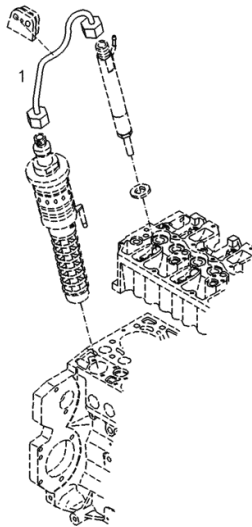

Fig.	Code	QTY	Name
751150	751151	751152	751153
751154	751155	751156	751157
751158	751159	751160	751161
751162	751163	751164	751165
751166	751167	751168	751169
751170	751171	751172	751173
751174	751175	751176	751177
751178	754768	754769	754770
754771	754772	754773	754774
754775	754776	754777	754778
754779	754780	754781	754782
754783	754784	754785	754786
754787	754788	754789	754790
754791	754792	757131	757132
757154	757155	757156	757157
757158	757159	757160	757161
757162	757163	761567	761568
761569	761570	761571	761572
761573	761574	761575	761576
761577	761578	761579	761580
761581	764951	764952	765867
765868	765869	765870	765871
765872	765873	765874	765875
765876	765877	765878	765879
765880	770088	770089	770090
770091	770092	770093	770094
770095	770096	770097	770620
770621	770622	770623	770624
771626	771627	771628	771629
771630	771631	771632	771633
771634	771635	771636	771637
771638	771639	771640	771641
771642	774762	774763	774764
774765	774766	774767	774768
774769	774770	774771	774772
774773	774774	774775	774776
774777	774778	775026	775027
775028	775029	780274	780275
780276	780277	780278	780279
781042	781043	781044	781045
781046	786109	786110	786111
786112	786113	786114	786115
786116	786117	786118	786119
786120	792494	792495	792496
792497	792498	792499	792500
792501	792502	792503	792504
792505	792506	796101	796102
796103	796104	796105	796106
796107	796108	796109	796110
796111	796112	796113	796114
796115	796116	796117	796118
796119	796120	796121	796122
796123	800824	800825	800826
800827	800828	800829	800830
800831	800832	800833	807680
807681	807682	807683	807684
807685	807686	807687	807688
807689	807690	807691	807692
807693	807694	807695	807696
807697	807698	807699	807700
807701	807702	807703	807704
807705	807706	807707	808735
808736	808737	808887	808888
808889	808890	808891	808892
808893	808894	808895	808896
813155	813156	813157	813158
813159	813160	813161	813162
813163	813164	813165	813166
813167	813168	813169	813170
813171	813172	813173	818164
818165	818166	818167	818168
818169	818170	818171	818172
818173	818174	818175	818176
818177	818178	818179	818180
818181	818182	818183	823677
823678	823679	823680	823681
823682	823723	823724	823725
823726	823727	832378	832379
832380	832381	832382	832383
832384	832385	832386	832387
837639	837640	837641	837642
837643	837644	837645	837646
837647	837648	837649	837650
837651	837652	837653	837654
837655	837656	837982	837983
837984	837985	837986	837987
837988	837989		

001

1	02111918	1	tube

0507 2637