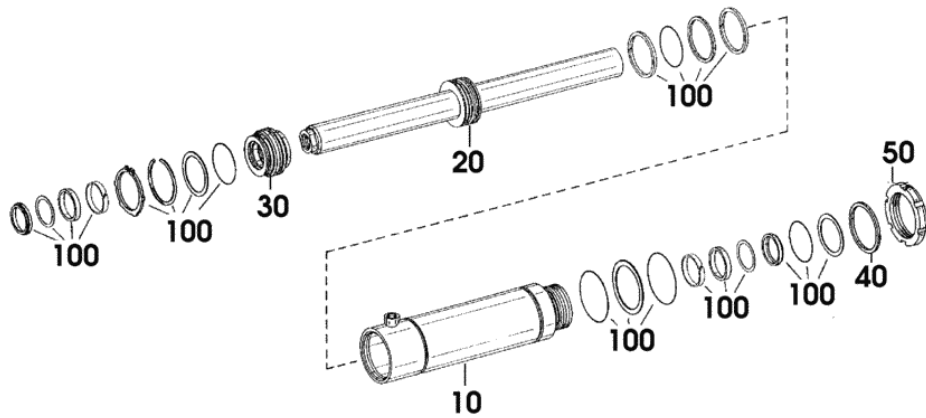

Section: FRONT AXEL
STEERING CYLINDER

Fig.	Code	QTY	Name
1	04415059	1	cylinder
10	04415968	1	engine cylinder
20	04415969	1	piston
30	04415674	1	bushing
40	04415675	1	ring
50	0.010.3094.0	1	nut
100	04415677	1	seal ring kit

1

4475 105