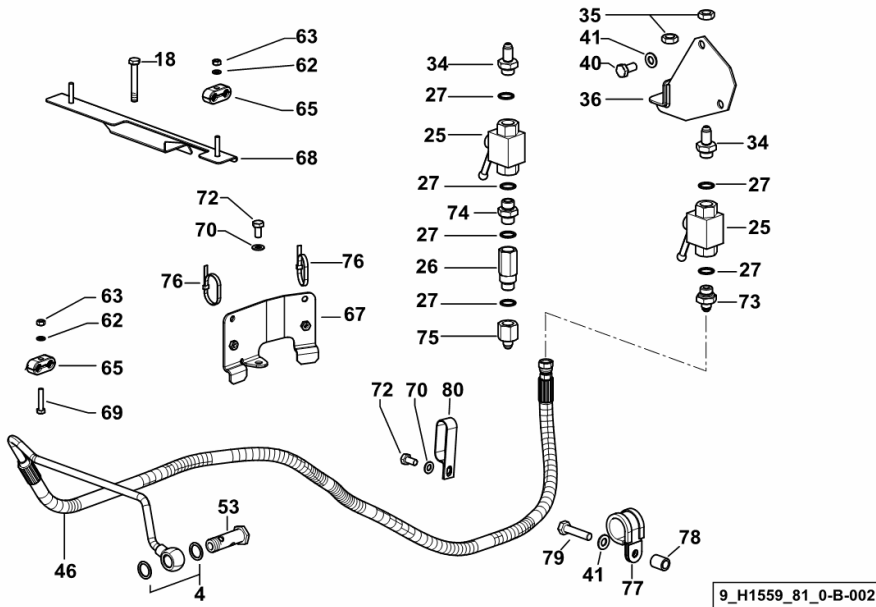

FRONT LIFT - HYDRAULIC SYSTEM

Fig.	Code	QTY	Name

Notes:

[Agrofarm 100 -> 5001 4WD] -> 5156

4	2.1560.014.0	14	gasket 18.2 x 24 x 1.5
18	2.0112.220.2	2	screw m 8 p.1.25x55
25	0.009.0375.4/10	2	valve
26	2.3729.380.0	1	valve
27	2.1560.053.0	6	gasket 17 x 21
34	2.3339.612.2/20	2	pipe fitting
35	2.1019.093.2	2	nut 1/2 - 20 UNF-2B
36	0.014.8248.2/10	1	support
40	2.0112.307.2	2	screw m 10 p.1.5 x 20
41	2.1310.006.2	3	flat washer 10.5
46	0.014.4017.3/20	1	tube
53	2.3339.932.2/10	2	pipe union m 18 p.1.5 x 60
62	2.1470.002.2	3	washer 6, d128
63	2.1011.103.2	3	nut m 6 p.1
65	2.3321.007.0	3	collar 10/10
67	0.015.3076.0	1	bracket
68	0.014.8146.3/20	1	bracket
69	2.0112.011.2	1	screw m 6 p.1x30
70	2.1310.004.2	2	flat washer 8.5
72	2.0112.205.2	2	screw m 8 p.1.25 x 16
73	2.3261.107.2	1	pipe fitting 3/8 gas-1/2"
74	2.3339.869.2/10	1	pipe fitting 3/8" gas
75	2.3339.819.2	1	pipe fitting
76	2.6852.203.0	2	clamp 292 x 4.8
77	2.6839.057.0	1	clamp 30/25
78	2.1579.659.0	1	spacer
79	2.0112.317.2	1	screw m 10 p.1.5 x 45
80	0.011.0332.0	1	clamp