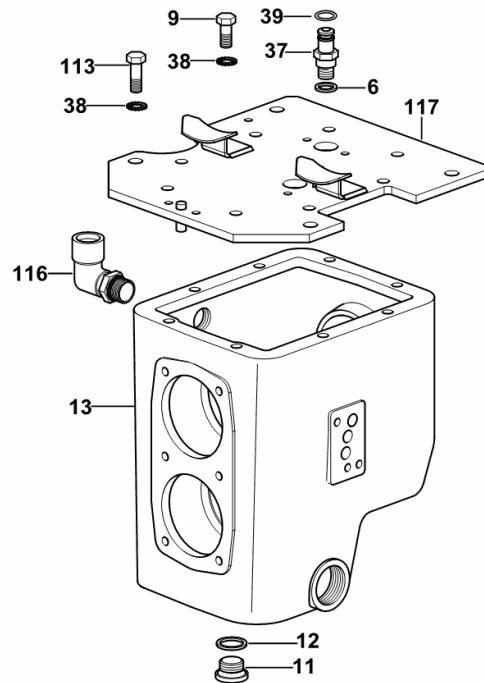

9_G4498_79_0-A-001

Section: M0 - FRONT PTO
P.T.O. FRONT

Fig.	Code	QTY	Name
6	2.1560.010.0	2	gasket 14.2 x 20 x 1.5
9	2.0112.309.2	1	screw m 10 p.1.5 x 25
11	2.3120.002.4	1	plug m 22 x 1.5
12	2.1560.017.0	2	gasket 22.2 x 27
13	0.007.5317.0/60	1	box
37	2.3339.537.2	2	pipe fitting m 14 p.1.5
38	2.1470.006.2	8	lock washer 10
39	2.1530.024.0	2	'o' ring 10.78 x 2.62
113	2.0112.311.2	7	screw m 10 p.1.5 x 30
116	2.3249.033.0	1	pipe fitting
117	0.014.9776.3	1	cover