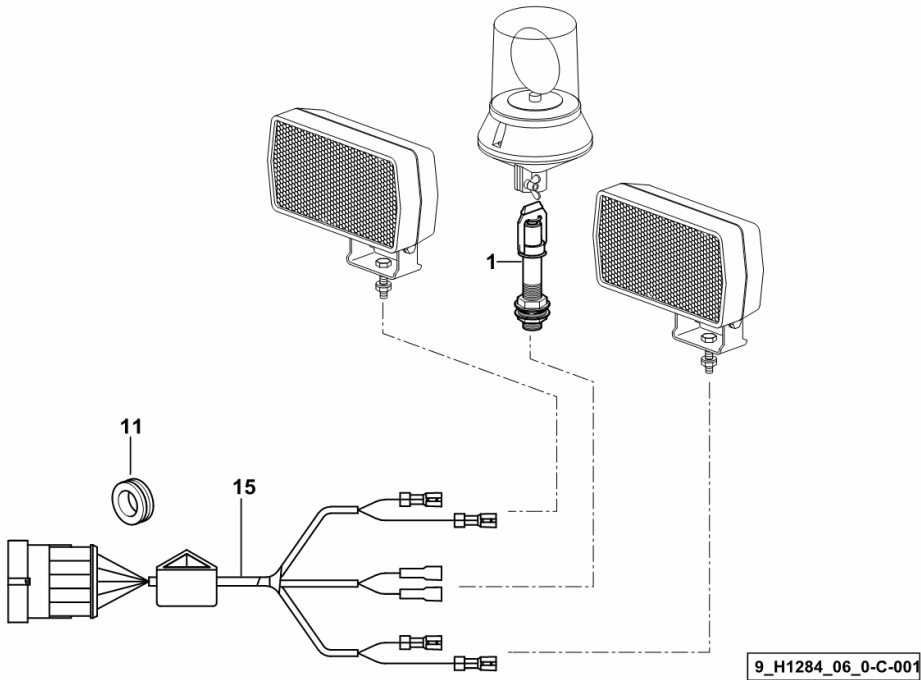

WIRING FOR WORKLIGHTS AND FLASHING LIGHT

Fig.	Code	QTY	Name

Notes:

- FOR MODELS WITH PLATFORM [Agrofarm 100 -> 5001 4WD] - FOR MODELS WITH PLATFORM [Agrofarm 100 -> 5001 2WD]

1	0.009.6742.4/10	1	coupling
11	2.6560.024.0	1	rubber plug 28x5
15	0.014.9281.4	1	electrical system