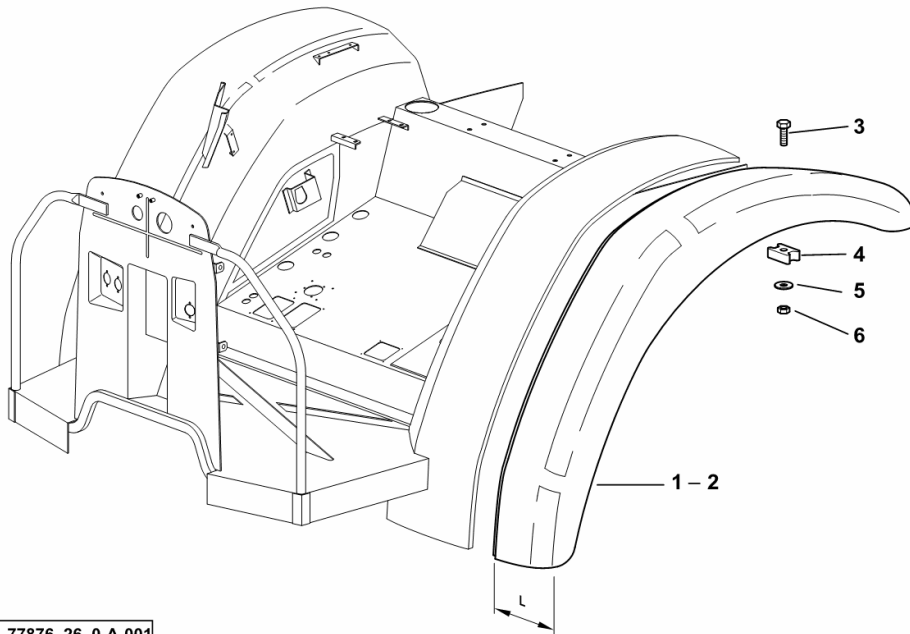

MUDGUARDS EXTENSIONS L = mm 240

Fig.	Code	QTY	Name

Notes:

[Agrofarm 100 -> 5001 4WD] [Agrofarm 100 -> 5001 2WD]

1	0.010.7566.0/20	1	extension dx/rh/re
2	0.010.7567.0/20	1	extension sx/lh/li
3	2.0112.207.2	18	screw m 8 p 1.25 x 20
4	0.007.5537.0	18	small block
5	2.1312.004.2	18	washer 8.4
6	2.1120.105.2	18	selflock nut m 8 p.1.25

9_77876_26_0-A-001