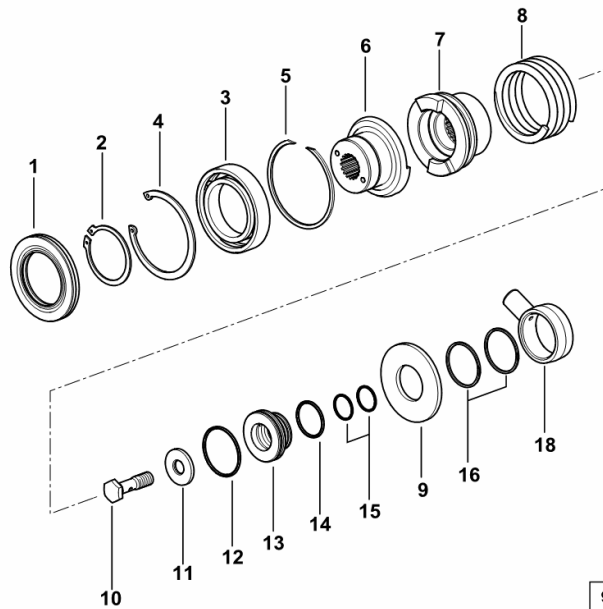

4WD - ELECTROHYDRAULIC ENGAGEMENT CONTROL

Fig.	Code	QTY	Name

Notes:

- FOR TYPES WITH EASY SHIFT [Agrofarm 100 -> 5001 4WD] 5138 <-

9_H1438_00_0-A-001

1	0.008.4624.0	1	'o' ring 60x95x10
2	2.1410.024.1	1	circlip Ø 60 mm
3	2.2030.013.0	1	ball bearing 60x95x18
4	2.1411.038.1	1	circlip 95
5	2.1429.072.0	1	snoulder
6	0.013.9291.0	1	sleeve
7	0.013.9292.0	1	sleeve
8	2.4019.785.1/20	1	spring
9	2.1599.888.0/10	1	thrust plate 40x87x5.5
10	2.0399.306.0	1	screw
11	2.1499.226.0	1	washer 15x40x4
12	2.1530.125.0	1	'o' ring 50.47x2.62
13	0.013.9295.0	1	ring
14	2.1530.095.0	1	'o' ring 36.14x2.62
15	2.1531.066.0	2	'o' ring 25.07x2.62
16	2.1569.109.0/10	2	gasket 46 x 50 x 2.0
18	0.008.4309.0/10	1	manifold