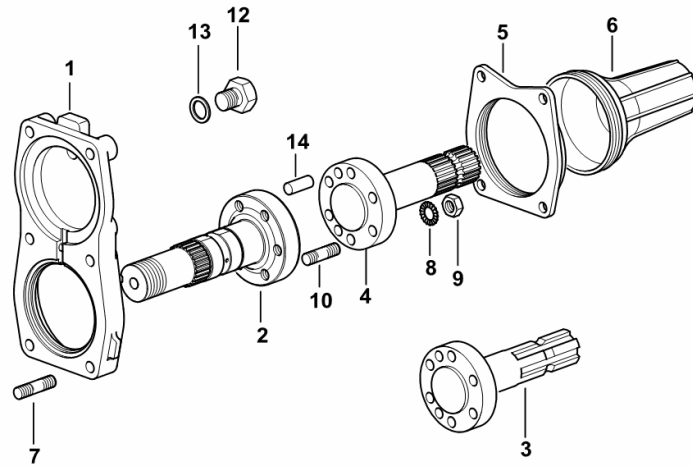

PTO - 2-SPEED WITH INSERTED END SHAFT

Fig.	Code	QTY	Name

Notes:

[Agrofarm 100 -> 5001 4WD] [Agrofarm 100 -> 5001 2WD]

1	0.009.6901.0/10	1	cover
2	0.255.3663.0/30	1	shaft
3	0.167.3660.0/30	1	p.t.o.shaft 1" 3/8, Z = 6
4	0.163.3671.0/40	1	p.t.o.shaft 1" 3/8, Z = 21
5	0.445.3151.0/10	1	flange
6	0.008.0757.0	1	guard
7	2.0432.161.7	6	stud bolt m 10 p.1.5 / p.1.25 x 40
8	2.1470.006.2	6	lock washer 10
9	2.1011.421.2	6	nut m 10 p.1.25
10	2.0432.155.7	6	stud bolt m 10 p.1.5 / p. 1.25 x 25
12	2.3110.403.1	1	plug m 14 p.1.5
13	2.1560.010.0	1	gasket 14.2 x 20 x 1.5
14	2.1651.811.0	2	cylindrical plug 10x24

9_B8636_11_0-A-001