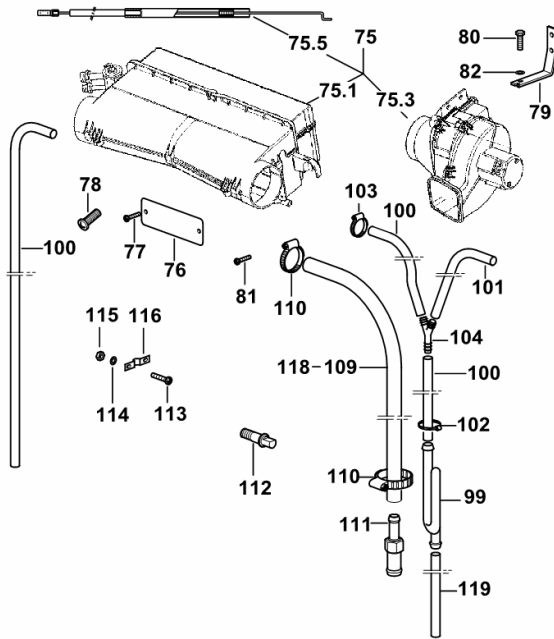

VENTILATION - AIR CONDITIONING - HEATING

Fig.	Code	QTY	Name

Notes:

HIGHT VISIBILITY - FOR TYPES WITH HEATING AND AIR CONDITIONING [Agrofarm 100 -> 5001 4WD] HIGHT

VISIBILITY - FOR TYPES WITH HEATING AND AIR CONDITIONING [Agrofarm 100 -> 5001 2WD]

75	0.010.8995.4/50	1	conditioner (5120 <-) ☞ 0.010.8995.4/50
75	0.010.8995.4/60	1	conditioner (-> 5122)
75.1	0.011.2065.4/10	1	climatization kit
75.3	0.011.2047.4	2	rotor blade
75.5	0.015.0185.2	1	cable
76	0.007.7317.0	1	plug 50x116x3
77	2.0350.456.3	2	screw m 4.2 x 19 -AB-
78	2.0112.213.2	4	screw m 8 p.1.25 x 35
79	0.011.3574.3	1	bracket
80	2.0112.005.2	1	screw m 6 p.1 x 16
81	2.0350.254.3	4	screw m 3.5x13
82	2.1310.002.2	1	washer 6.6, d125
99	0.011.3724.0/10	2	tube
100	0.011.3696.0	4	tube Ø mm10x14x300
101	0.011.3697.0	2	tube Ø mm10x14x500
102	2.6857.019.0	10	clamp 14
103	2.6851.019.0	4	clamp Ø 13/20
104	0.011.6181.0	2	pipe fitting
109	0.012.9219.0/10	0.7	tube
110	2.6851.018.0	2	clamp 11/17
111	0.015.2871.0	2	pipe fitting
112	0.011.4750.0	1	pin
113	2.0332.203.2	2	screw m 4 x 10
114	2.1310.028.2	2	flat washer 4
115	2.1011.101.2	2	nut m 4 p.0.7
116	0.011.4172.0	2	small spring
118	0.012.9219.0/10	0.7	tube
119	0.015.6840.0	2	tube Ø mm10x14x700