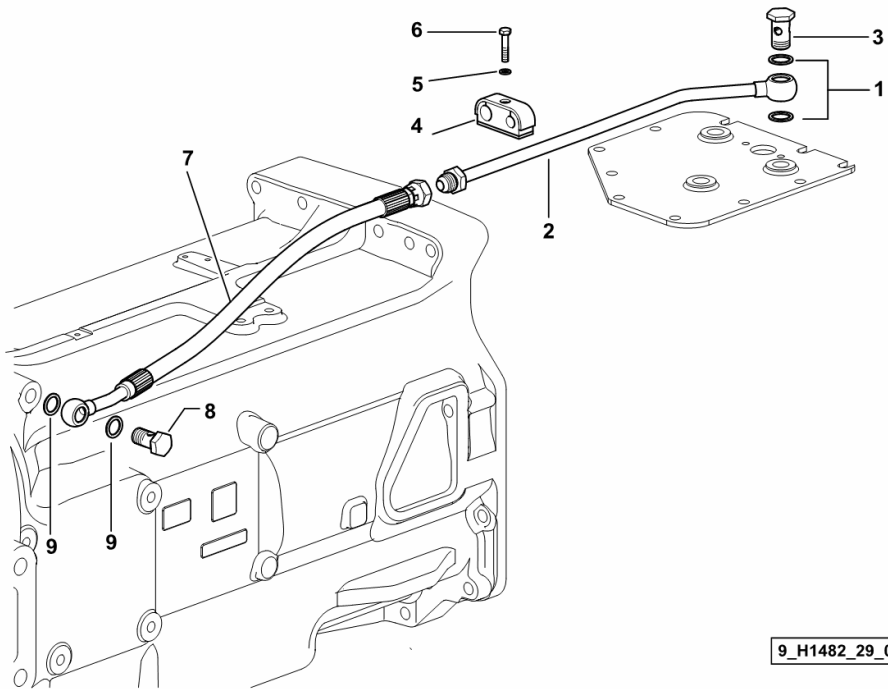

9_21082_01_0-A-001

GEARBOX BREATHER SYSTEM

Fig.	Code	QTY	Name
------	------	-----	------

Notes:

[Agrofarm 100 -> 5001 4WD] [Agrofarm 100 -> 5001 2WD]

1	2.1560.014.0	2	gasket 18.2 x 24 x 1.5
2	0.015.2325.3	1	tube
3	2.3335.008.2	1	pipe union m 18 p.1.5 x 32
4	2.3320.213.0	1	terminal Ø 12/16
5	2.1470.002.2	1	washer 6, d128
6	2.0112.011.2	1	screw m 6 p.1x30
7	0.015.2326.3	1	tube
8	2.3332.005.2	1	pipe fitting m 16 p.1.5
9	2.1560.012.0	2	gasket 16.2 x 22 x 1.5