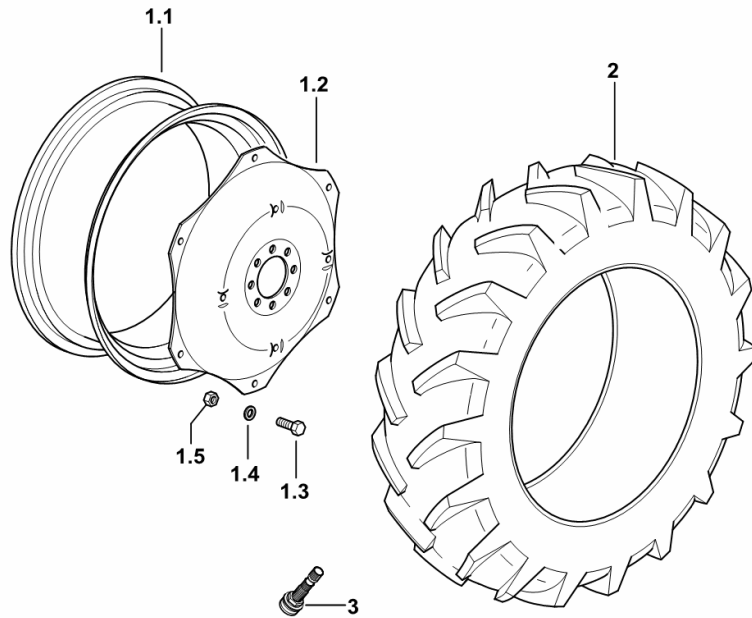

WHEELS 420/85R24"(16.9R24" a8)

Fig.	Code	QTY	Name

Notes:

[Agrofarm 100 -> 5001 4WD]

1.1	0.012.3061.3	1	rim W 14Lx24" C/ST
1.2	0.010.9752.0	1	flange 24"
1.3	2.0099.005.6	6	screw m 16 p.1.5 x 38
1.4	2.1499.019.6	6	washer 16.3 x 31.5
1.5	2.1019.059.6	6	nut m 16 p.1.5 x 16
2	2.4811.057.0	2	tyre 420/85R24"(16.9R24" a8)
3	0.012.6364.0	2	valve

9_77855_20_0-A-001