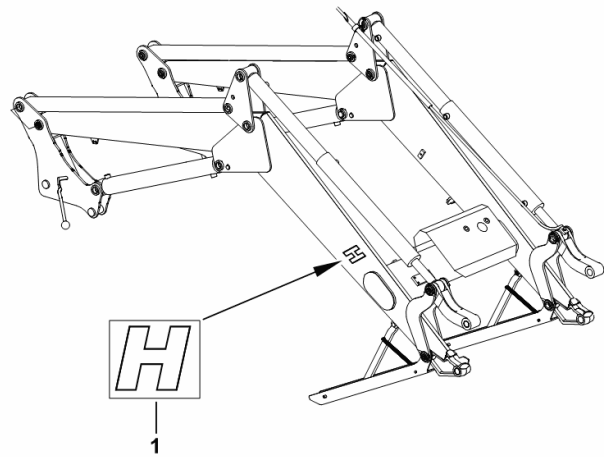

0_013_2770_3

MODEL PLATE

Fig.	Code	QTY	Name
------	------	-----	------

Notes:

[Agrofarm 100 -> 5001 4WD]

1	0.014.1868.0	2	plate
---	--------------	---	-------

9_G4498_06_0-A-001

DELIVERY PIPE - FOR TYPES WITH HYDRAULIC BRAKES