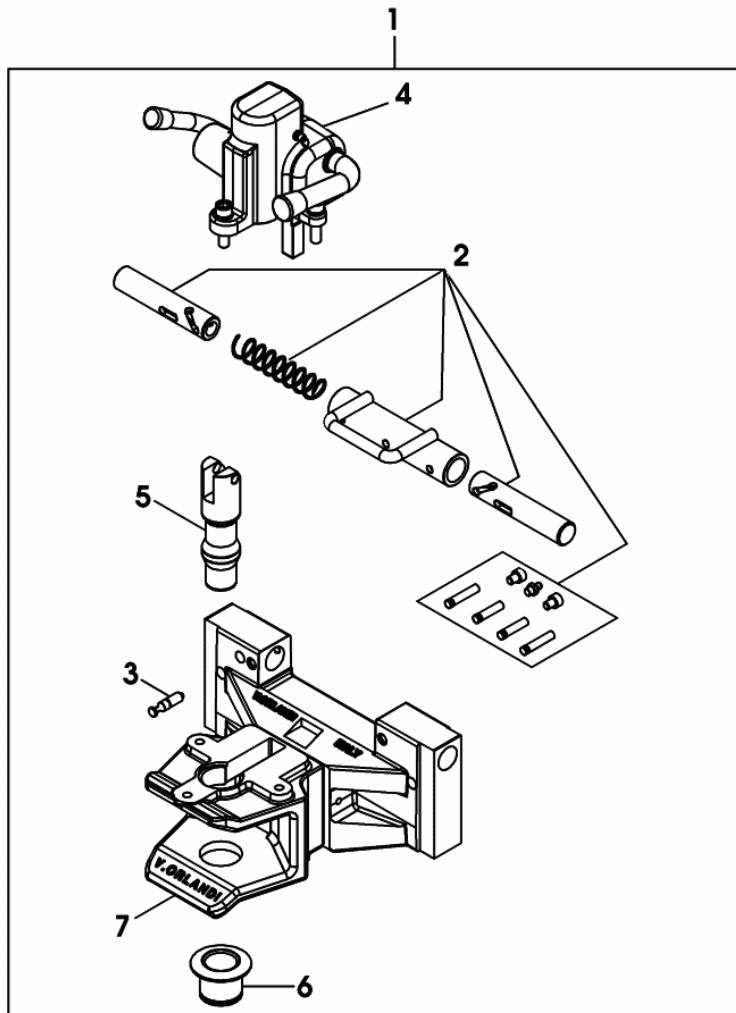

4	0.014.4450.3	1	tow hook V.ORLANDI CAT. " C "  0.014.4450.3
5	2.0112.727.2	4	screw m 18 p.2.5 x 90
7	2.1129.014.2	4	nut m 18 p.2.5

9_64831_70_0-A-002

DRAWBAR COUPLING mm 38

Fig.	Code	QTY	Name
1	0.014.4449.3/20	1	clevis V.ORLANDI - CEE Ø 38
2	0.900.0307.0	1	accessories
3	0.900.0307.1	1	smau pin
4	0.900.0307.3	1	accessories
5	0.900.0307.4	1	pin mm 38
6	0.900.0307.5	1	sleeve
7	0.000.0000.1	0	not serviceable

0_014_4449_3_20

HYDRAULIC PICK-UP-HITCH

Fig.	Code	QTY	Name
1	0.015.3374.4/20	1	tow hook
2	0.010.3115.1	1	grommet
3	0.900.1364.6	1	draw bar
4	0.010.3327.2	1	cap
5	0.010.3327.1	1	cap
6	0.010.3560.0	1	cable
7	0.900.0803.4	1	roller Ø 23 x 63 x 309
8	0.010.3112.1	2	split pin
9	0.900.0803.5	20	nut m 8
10	0.010.3128.1	2	nut m 16
11	04418497	2	nut
12	0.010.3108.2	2	nut m 6
13	0.010.3116.1	1	nut m 8
14	0.010.3121.2	4	spacer
15	0.010.3113.0	2	spacer
16	0.010.3111.2	4	spacer
17	0.010.3112.2	2	spacer
18	0.900.0004.9	6	clamp
19	0.900.0803.6	1	clevis
20	0.900.0803.7	1	clevis sx/lh/li
21	0.900.1382.9	1	lever
22	04418473	2	lubricator m 6 p.1
23	0.900.0803.9	2	quick coupling
24	0.900.0804.0	1	gasket set
25	0.900.0804.1	4	rail
26	0.900.0804.2	1	spring
27	0.900.0509.6	1	spring
28	0.900.0804.3	2	rod
29	0.900.1421.5	2	rod
30	0.900.0804.5	1	pin
31	0.900.0804.6	1	pin
32	0.900.0804.7	1	pin
33	0.900.0804.8	1	pin
34	0.010.3154.0	1	pin
35	0.900.1364.7	1	pin
36	0.900.0804.9	1	pin
37	0.900.0805.0	1	plate
38	0.900.0805.1	1	guard
39	0.900.0529.5	1	guard
40	0.900.0805.2	1	guard
41	0.900.0510.2	2	rivet Ø 3.5 / L = 6.5
42	0.900.0805.3	1	washer
43	0.010.3110.1	2	washer
44	0.010.3108.0	14	washer 17x30