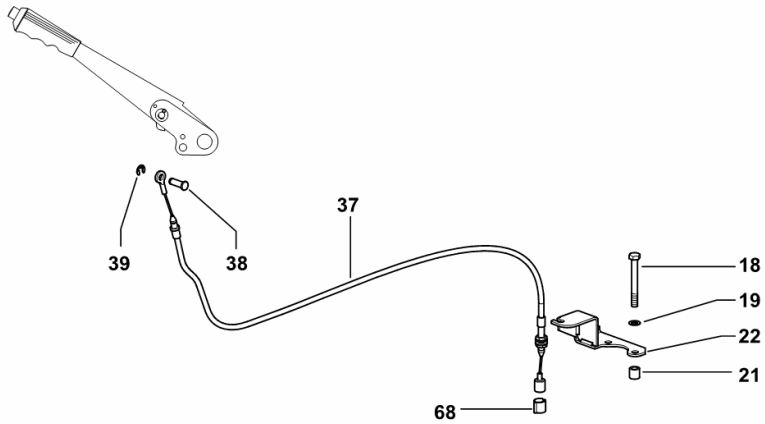

4	0.014.4450.3	1	tow hook V.ORLANDI CAT. " C "  0.014.4450.3
5	2.0112.727.2	4	screw m 18 p.2.5 x 90
7	2.1129.014.2	4	nut m 18 p.2.5

9_64831_70_0-A-002

DRAWBAR COUPLING mm 38

Fig.	Code	QTY	Name
1	0.014.4449.3/20	1	clevis V.ORLANDI - CEE Ø 38
2	0.900.0307.0	1	accessories
3	0.900.0307.1	1	smau pin
4	0.900.0307.3	1	accessories
5	0.900.0307.4	1	pin mm 38
6	0.900.0307.5	1	sleeve
7	0.000.0000.1	0	not serviceable

AIR TRAILER BRAKING CONTROL CABLE ITALY

Fig.	Code	QTY	Name
------	------	-----	------

Notes:

[Agrofarm 100 -> 5001 4WD] [Agrofarm 100 -> 5001 2WD]

18	2.0112.223.2	4	screw m 8 p.1.25x70
19	2.1470.004.2	4	washer 8
21	2.1579.825.0	2	spacer
22	0.011.3979.2/20	1	bracket
37	0.011.4121.3	1	cable
38	2.1699.307.2	1	pin 23x27.5x12
39	2.1430.008.7	1	circlip 7
68	0.257.6757.0	1	spring