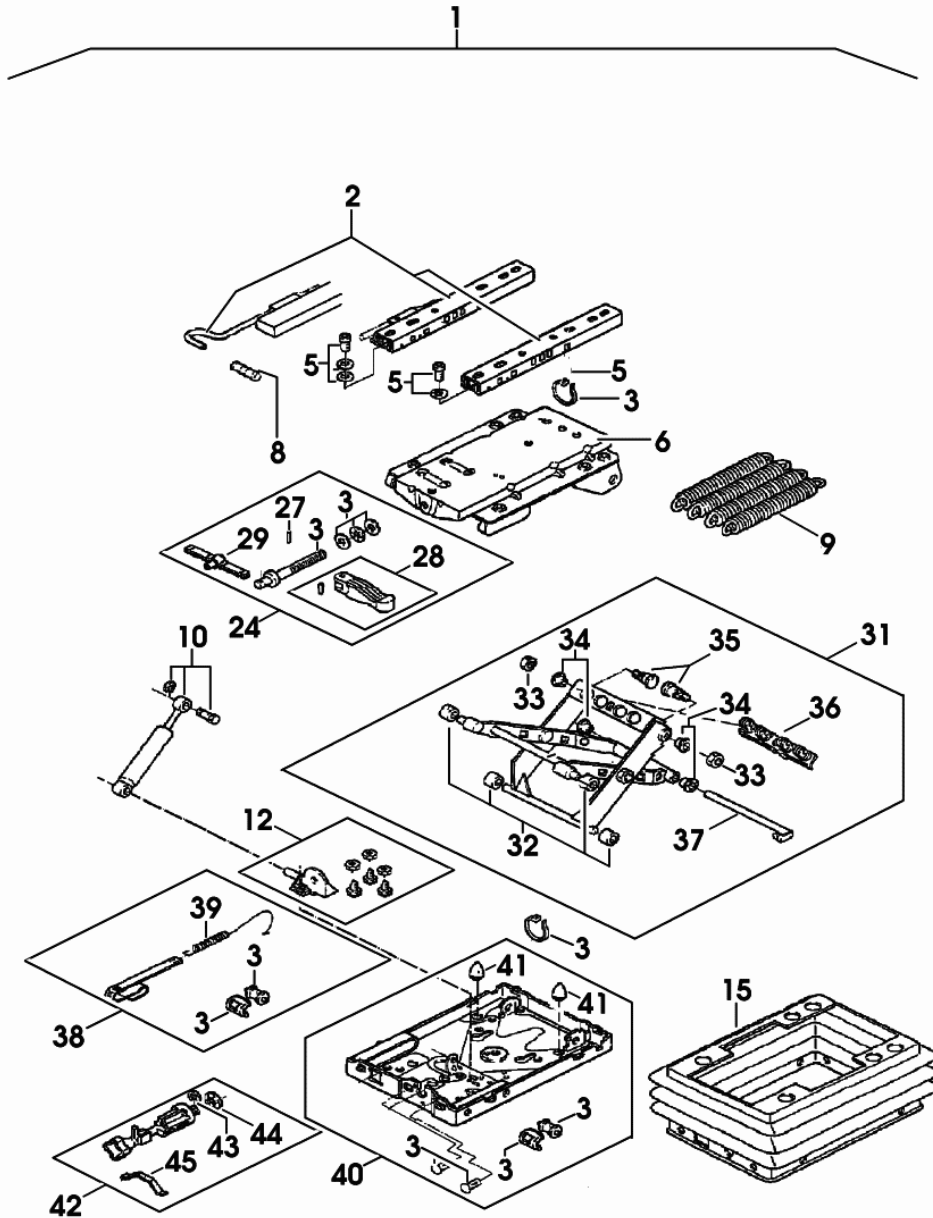

SEAT-COMPONENTS

Fig.	Code	QTY	Name
1	0.900.0375.3	1	seat springs
2	0.010.2962.0	1	seat guide
3	0.000.0000.1	0	not serviceable
5	0.900.0375.4	1	sub-assy parts
6	0.900.0078.3	1	plate
8	04423817	1	knob
9	04367530	4	spring
10	04440882	1	shoch.absorber
12	0.010.2964.2	1	stop
15	0.010.2965.2	1	guard
24	0.010.2964.0	1	register
27	0.010.3874.0	1	pin 3x12
28	04418341	1	knob
29	0.900.0375.5	1	small block
31	0.010.2964.1	1	seat springs
32	04311716	4	roller
33	0.010.2948.1	2	nut m 8
34	04367520	4	bushing
35	0.900.0050.4	2	pin
36	0.010.2967.1	1	clevis
37	0.010.2967.2	1	pin m 10
38	0.010.2965.0	1	register
39	04311749	1	spring
40	0.010.2965.1	1	plate
41	02310080	2	shoch.absorber
42	0.009.4495.2	1	regulator
43	0.010.3878.1	1	washer
44	04311692	1	disc
45	04367533	1	bracket

0_014_3060_4_10_B