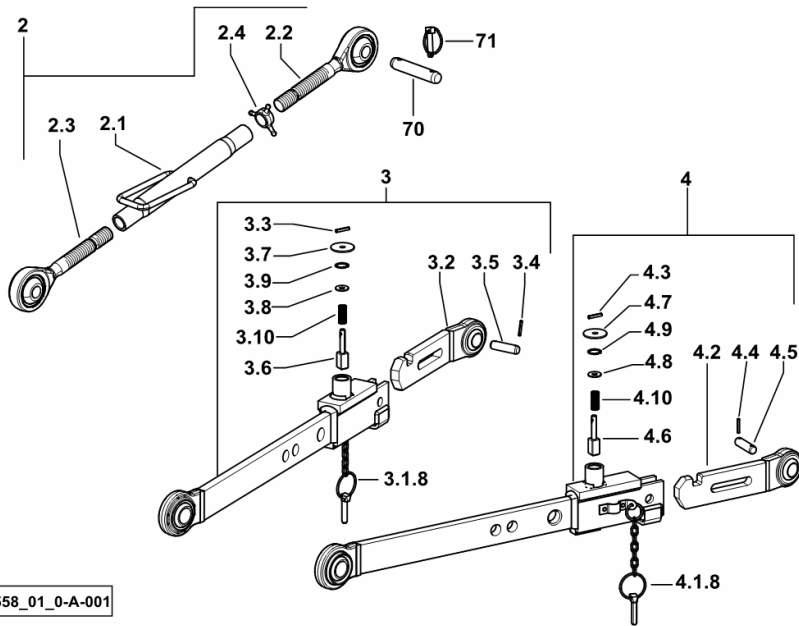

W9_40559_31_0-A-001

3 POINT HITCH

Fig.	Code	QTY	Name
------	------	-----	------

Notes:

- EXPORT U.S.A. [Agrofarm 100 -> 5001 4WD] - EXPORT U.S.A. [Agrofarm 100 -> 5001 2WD]

2	0.015.2059.4/10	1	top link
2.1	0.010.1958.3	1	sleeve
2.2	0.008.8461.3/20	1	rod dx/rh/re
2.3	0.008.8462.3/20	1	rod sx/lh/li
2.4	0.001.5059.0	1	nut
3	0.015.4691.4/10	1	right hand arm dx/rh/re
3.1.8	0.001.3041.3	1	pin
3.2	0.015.4688.3/10	1	cap dx/rh/re
3.3	2.1632.615.2	1	pin 6 x 32
3.4	2.1631.415.2	2	pin 5x32
3.5	2.1660.812.2	1	pin 18x65x57
3.6	0.013.6657.0	1	pin
3.7	2.1399.515.2	1	washer 11x50x3
3.8	2.1399.514.2	1	washer 10.5x27.5x2.5
3.9	2.1411.011.7	1	circlip 28
3.10	2.4019.780.2	1	spring
4	0.015.4702.4/10	1	left hand arm sx/lh/li
4.1.8	0.001.3041.3	1	pin
4.2	0.015.4690.3/10	1	cap sx/lh/li
4.3	2.1632.615.2	1	pin 6 x 32
4.4	2.1631.415.2	2	pin 5x32
4.5	2.1660.812.2	1	pin 18x65x57
4.6	0.013.6657.0	1	pin
4.7	2.1399.515.2	1	washer 11x50x3
4.8	2.1399.514.2	1	washer 10.5x27.5x2.5
4.9	2.1411.011.7	1	circlip 28
4.10	2.4019.780.2	1	spring
70	2.1669.024.2	1	pin 25.4 x 133
71	0.010.9322.4	2	pin Ø 11