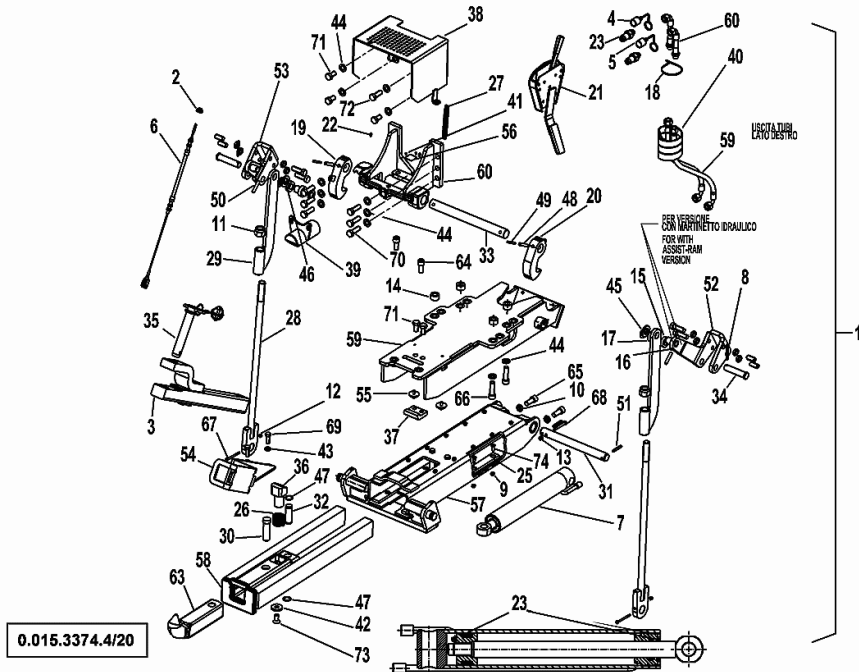

4	0.014.4450.3	1	tow hook V.ORLANDI CAT. " C "  0.014.4450.3
5	2.0112.727.2	4	screw m 18 p.2.5 x 90
7	2.1129.014.2	4	nut m 18 p.2.5

9_64831_70_0-A-002

DRAWBAR COUPLING mm 38

Fig.	Code	QTY	Name
1	0.014.4449.3/20	1	clevis V.ORLANDI - CEE Ø 38
2	0.900.0307.0	1	accessories
3	0.900.0307.1	1	smau pin
4	0.900.0307.3	1	accessories
5	0.900.0307.4	1	pin mm 38
6	0.900.0307.5	1	sleeve
7	0.000.0000.1	0	not serviceable

0_014_4449_3_20

HYDRAULIC PICK-UP-HITCH

Fig.	Code	QTY	Name
1	0.015.3374.4/20	1	tow hook
2	0.010.3115.1	1	grommet
3	0.900.1364.6	1	draw bar
4	0.010.3327.2	1	cap
5	0.010.3327.1	1	cap
6	0.010.3560.0	1	cable
7	0.900.0803.4	1	roller Ø 23 x 63 x 309
8	0.010.3112.1	2	split pin
9	0.900.0803.5	20	nut m 8
10	0.010.3128.1	2	nut m 16
11	04418497	2	nut
12	0.010.3108.2	2	nut m 6
13	0.010.3116.1	1	nut m 8
14	0.010.3121.2	4	spacer
15	0.010.3113.0	2	spacer
16	0.010.3111.2	4	spacer
17	0.010.3112.2	2	spacer
18	0.900.0004.9	6	clamp
19	0.900.0803.6	1	clevis
20	0.900.0803.7	1	clevis sx/lh/li
21	0.900.1382.9	1	lever
22	04418473	2	lubricator m 6 p.1
23	0.900.0803.9	2	quick coupling
24	0.900.0804.0	1	gasket set
25	0.900.0804.1	4	rail
26	0.900.0804.2	1	spring
27	0.900.0509.6	1	spring
28	0.900.0804.3	2	rod
29	0.900.1421.5	2	rod
30	0.900.0804.5	1	pin
31	0.900.0804.6	1	pin
32	0.900.0804.7	1	pin
33	0.900.0804.8	1	pin
34	0.010.3154.0	1	pin
35	0.900.1364.7	1	pin
36	0.900.0804.9	1	pin
37	0.900.0805.0	1	plate
38	0.900.0805.1	1	guard
39	0.900.0529.5	1	guard
40	0.900.0805.2	1	guard
41	0.900.0510.2	2	rivet Ø 3.5 / L = 6.5
42	0.900.0805.3	1	washer
43	0.010.3110.1	2	washer
44	0.010.3108.0	14	washer 17x30

WHEEL BALLAST 172 Kg

Fig.	Code	QTY	Name
------	------	-----	------

Notes:

- FOR 30" / 34" WHEELS [Agrofarm 100 -> 5001 4WD] - FOR 30" / 34" WHEELS [Agrofarm 100 -> 5001 2WD]

1	0.135.5540.0/10	4	ballast 43 Kg
2	2.0122.623.2	8	screw m 16 p.1.5x70
3	2.1470.009.2	16	lock washer 16
4	2.1011.309.2	8	nut m 16 p.1.5
5	0.001.8527.0	8	small column