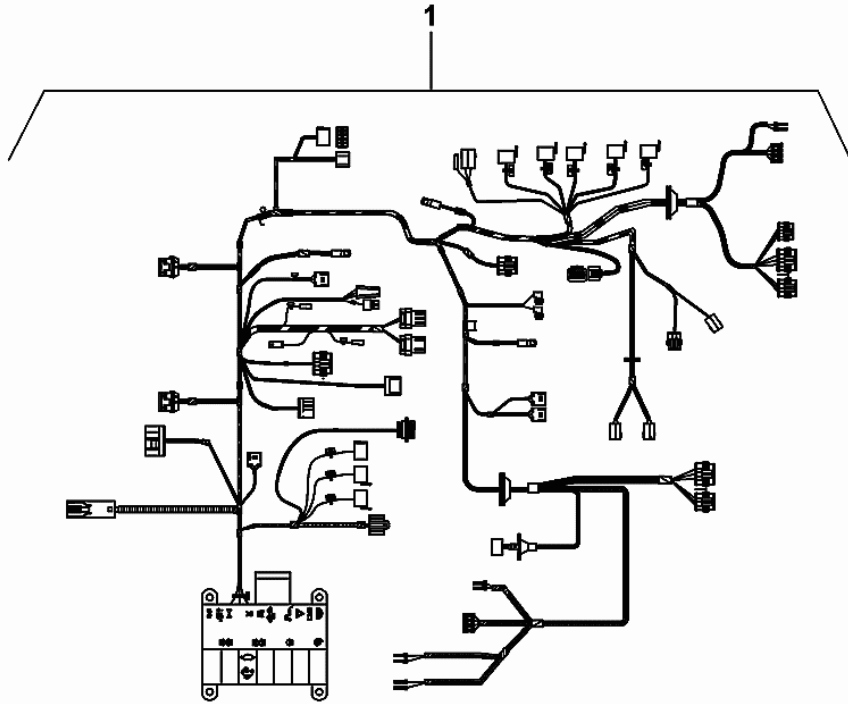

ELECTRICAL SYSTEM

0_014_8628_4_30

Fig.	Code	QTY	Name
1	0.014.8628.4/30	1	electrical system
2	0.000.0000.1	0	not serviceable
3	0.900.0859.6	1	cover
4	0.900.0859.8	1	cover
5	0.900.0859.5	1	fuse 3 A unival
6	0.010.2225.1	1	fuse 5 A unival
7	0.010.2225.2	3	fuse 7.5 A unival
8	0.010.2087.2	2	fuse 10 A unival
9	0.010.2088.0	8	fuse 15 A unival
10	0.010.2088.1	1	fuse 20 A unival
11	0.010.2089.1	1	fuse 40 A maxival
12	0.900.0859.7	1	relay 12V-40A
13	0.900.0525.5	3	relay 12 V 30A