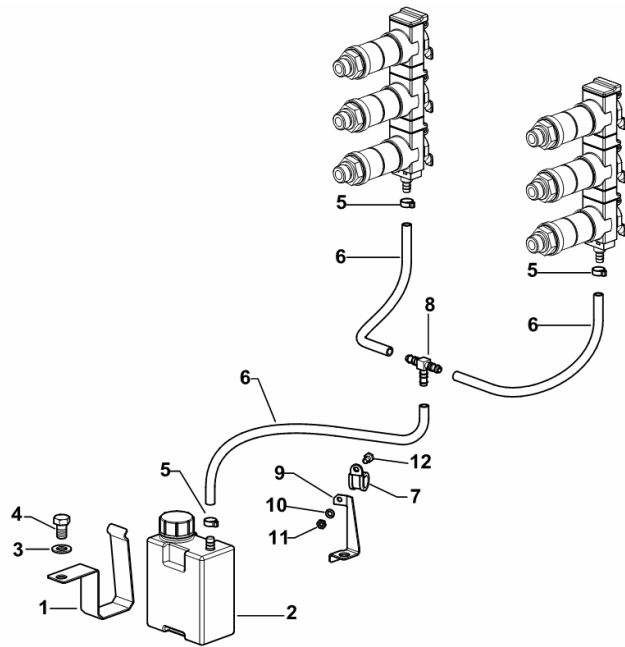

CONNECTOR OIL COLLECTION SYSTEM

Fig.	Code	QTY	Name

Notes:

- FOR 4 WAY AUXILIARY CONTROL VALVE - EXPORT U.S.A. [Agrofarm 100 -> 5001 4WD] 5449 <- - FOR 4 WAY AUXILIARY CONTROL VALVE - EXPORT U.S.A. [Agrofarm 100 -> 5001 2WD] 5449 <-

1	0.015.3430.0	1	bracket
2	04426824.4	1	tank 600 cm³
3	2.1475.004.2	1	washer 12
4	2.0112.407.2	1	screw m 12 p.1.75 x 20
5	2.6857.019.0	3	clamp 14
6	0.012.9660.0/10	0.75	flexible hose
7	2.6839.066.0/10	1	clamp 16
8	2.3249.012.0	1	pipe fitting T
9	0.015.3823.0/10	1	bracket
10	2.1470.002.2	1	washer 6, d128
11	2.1011.203.2	1	nut m 6 p.1
12	2.0112.003.2	1	screw m 6 p.1 x 12

9_H1488_27_0-A-001