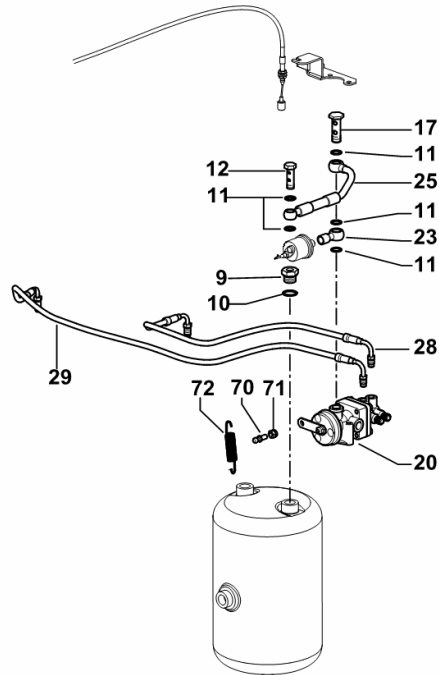

AIR BRAKING FOR 'ITALY' TRAILER

Fig.	Code	QTY	Name

Notes:

[Agrofarm 100 -> 5001 4WD] [Agrofarm 100 -> 5001 2WD]

9	2.3339.766.2	5	reduction m 22 p.1.5/m 14 p.1.5
10	2.1560.017.0	5	gasket 22.2 x 27
11	2.1560.010.0	12	gasket 14.2 x 20 x 1.5
12	2.3339.280.2	2	pipe union m 14 p.1.5X42
17	2.3339.597.2/10	1	pipe union m 16 p.1.5x50
20	0.011.8633.4	1	valve ☞ 0.011.8633.4
23	0.011.4230.0	1	pipe fitting
25	0.011.4031.3	1	tube
28	0.011.4095.3/10	1	tube
29	0.011.4098.3/10	1	tube
70	0.009.8760.0	1	ball joint
71	2.1120.005.2	1	nut m 8 p.1.25
72	2.4049.149.2	1	spring

9_H1589_20_0-B-001