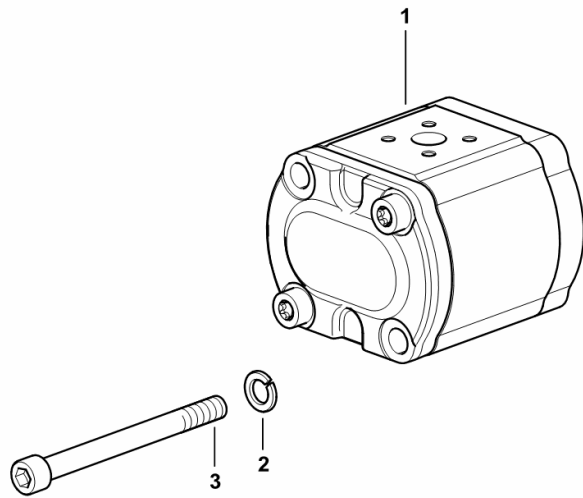

014_9262_4_40_A

HYDRAULIC PUMP 22.5 cc - dx/rh/re

Fig.	Code	QTY	Name
------	------	-----	------

Notes:

[Agrofarm 100 -> 5001 4WD] [Agrofarm 100 -> 5001 2WD]

1	2.4539.620.0/10	1	hydraulic pump 22.5 cc dx/rh/re - BOSCH -
2	2.1480.015.2	2	washer 10 ☞ 2.4539.620.0/10
3	2.0169.019.2	2	screw m 10x135