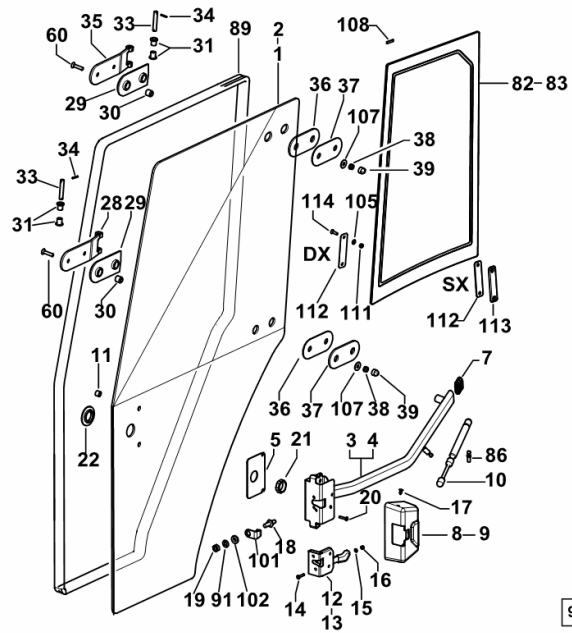

GLASSES AND SEALS SX/LH/LI - DX/RH/RE

Fig.	Code	QTY	Name
107	2.1312.004.2	6	washer 8.4
108	0.015.0489.0	16	spacer
111	2.1011.103.2	4	nut m 6 p.1
112	0.010.5568.0	2	gasket
113	0.015.0555.0	1	small plate
114	2.0342.205.6	4	screw m 6 p.1 x 20