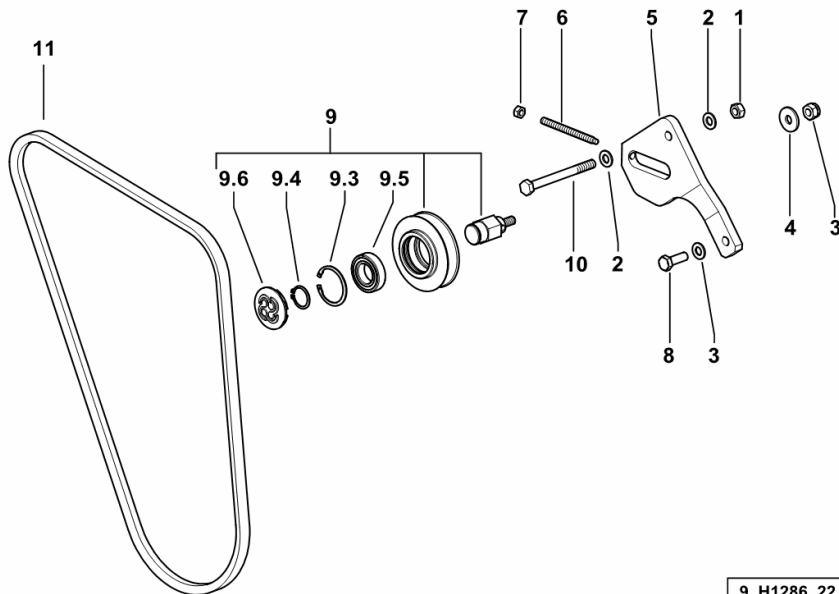

1	2.1011.106.2	1	nut m 10 p.1.5
2	2.1310.006.2	3	flat washer 10.5
3	2.1120.221.2	1	selflock nut m 10 p.1.25
4	2.1579.520.2	1	washer 10.5x30x3
5	0.014.8009.0/10	1	bracket
6	2.0399.221.2	1	screw m 8 p.1.25 x 95
7	2.1011.105.2	1	nut m 8 p.1.25
8	2.0112.311.2	1	screw m 10 p.1.5 x 30
9	0.014.2193.4	1	tensioner
9.3	2.1411.019.7	1	circlip 47
9.4	2.1410.010.7	1	ring 25
9.5	2.2999.330.0	1	bearing 25 x 47 x 12
9.6	2.3199.089.0	1	small cover
10	2.0112.331.2	1	screw m 10 p.1.5x110
11	2.4119.005.0	1	belt AV 15x1465 mm