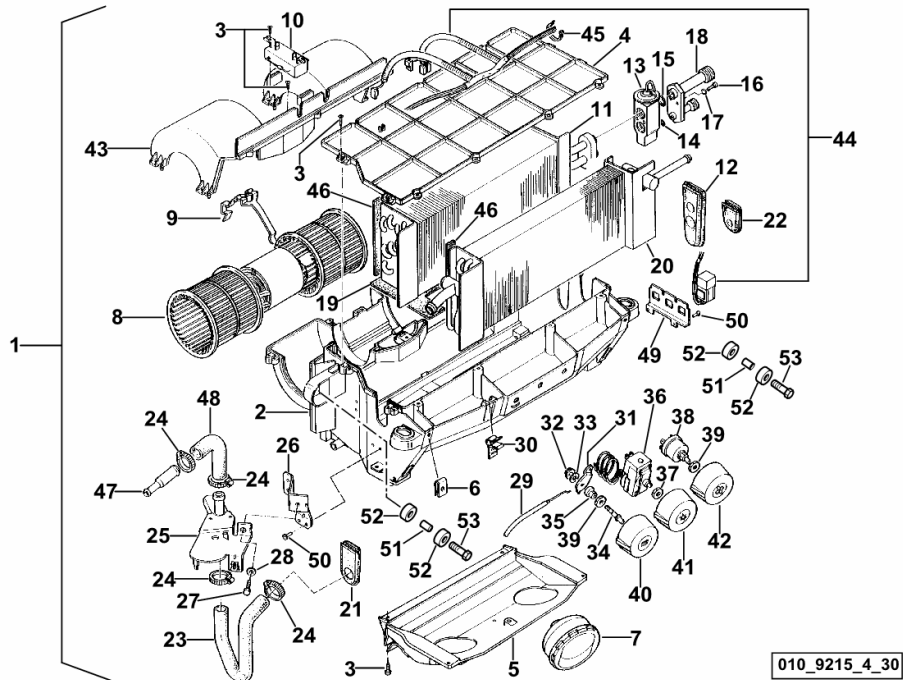

AIR-CONDITIONING HEATING PARTS

Fig.	Code	QTY	Name
45	0.010.2544.0	2	clamp
46	0.010.2131.0	2	gasket
47	0.010.2147.1	1	pipe fitting
48	0.900.0060.7	1	sleeve
49	0.010.2125.2	1	bracket
50	0.010.2126.0	6	rivet 4x7
51	0.98538.71.1	4	spacer
52	0.009.9536.4	8	rubber plug
53	0.000.0000.1	0	not serviceable