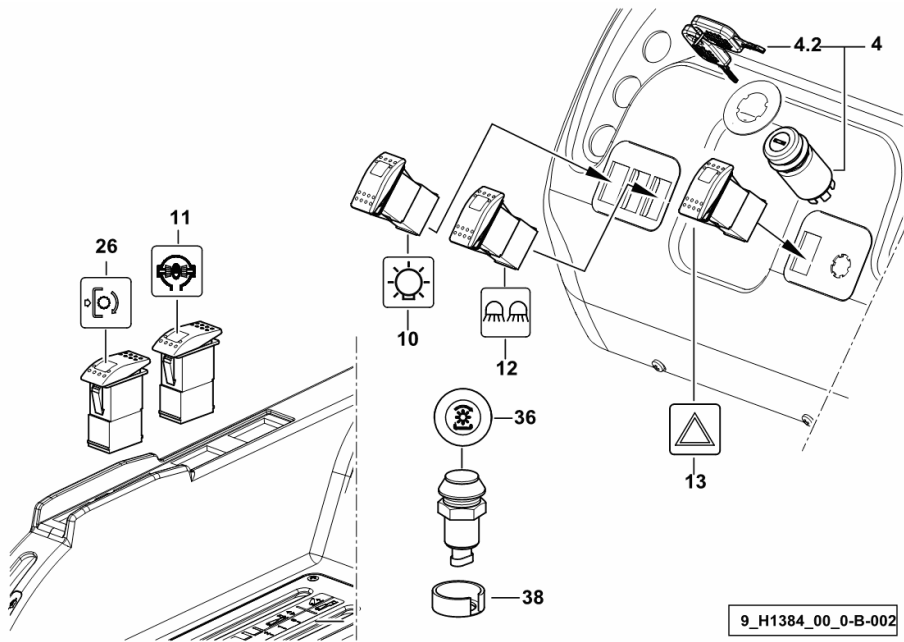

9_H1484_08_0-B-001

SWITCHES / IGNITION BLOCK

Fig.	Code	QTY	Name
------	------	-----	------

Notes:

- EXPORT U.S.A. [Agrofarm 100 -> 5001 4WD] -> 5449 - EXPORT U.S.A. [Agrofarm 100 -> 5001 2WD] -> 5449

4	0.015.0485.4	1	start device
4.2	2.7439.023.0	2	key
10	2.7659.271.0	1	switch
11	2.7659.152.0/10	1	switch
12	2.7659.156.0	1	switch
13	2.7659.158.0	1	switch
26	2.7659.278.0	1	switch P.T.O.
36	2.7659.177.0/20	2	push-button P.T.O.
38	0.009.3987.0	2	guard