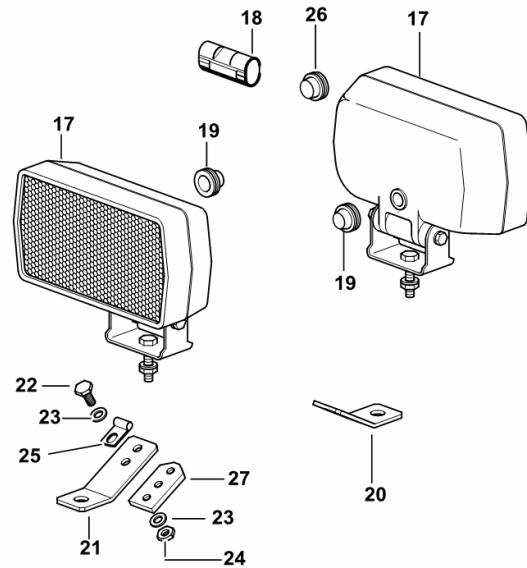

WORKING SPOTLIGHT TOP FRONT/REAR

Fig.	Code	QTY	Name

Notes:

- FOR VERSIONS WITH NON- "HIGH VISIBILITY" CABS WITH HEATING AND AIR CONDITIONING [Agrofarm 100 -> 5001 4WD] - FOR VERSIONS WITH NON- "HIGH VISIBILITY" CABS WITH HEATING AND AIR CONDITIONING [Agrofarm 100 -> 5001 2WD]

17	2.8029.730.0	4	headlight ☞ 2.8029.730.0
18	2.6039.010.0	4	guard
19	2.6569.018.0	3	wire guide 20 x 8 x 15
20	0.010.0259.0/20	2	bracket
21	0.010.0260.0	2	bracket
22	2.0332.406.3	8	screw m 6 p.1.0 x 16
23	2.1310.002.3	20	flat washer 6.4 x 12 x 1.6
24	2.1120.003.2	8	nut m 6
25	2.6830.003.2	2	clamp
26	2.6569.042.0	1	wire guide 20x10x15
27	0.010.6338.0/10	2	small plate

9_H1371_65_0-F-001