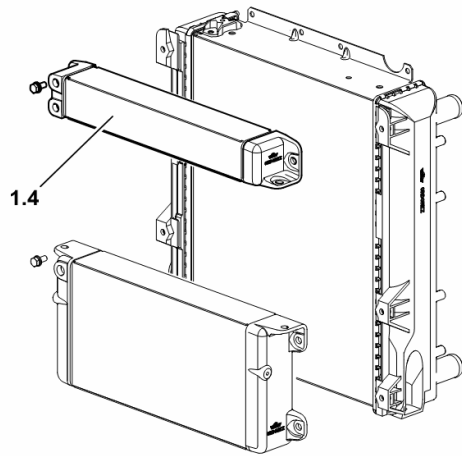

FUEL COOLER

Fig.	Code	QTY	Name

Notes:

[Agrofarm 100 -> 5001 4WD] [Agrofarm 100 -> 5001 2WD]

1.4	0.014.8032.3	1	radiator

9_H1583_00_0-C-001