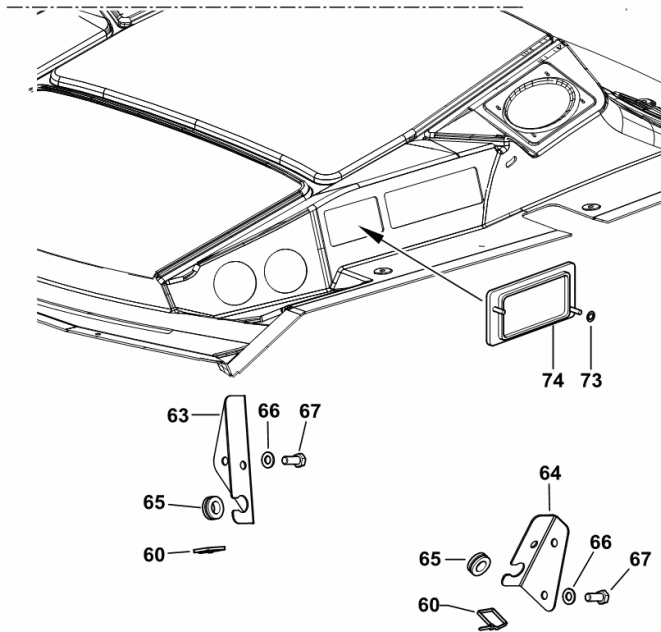

9_H1371_60_0-D-001

COVER

Fig.	Code	QTY	Name
------	------	-----	------

Notes:

- FOR "HIGH VISIBILITY" CAB [Agrofarm 100 -> 5001 4WD] 6025 <- - FOR "HIGH VISIBILITY" CAB [Agrofarm 100 -> 5001 2WD] 6025 <-

60	2.6852.101.0	2	clamp 142x3.6
63	0.015.6412.0	1	bracket dx/rh/re
64	0.015.6224.0	1	bracket sx/lh/li
65	2.6560.011.0	2	wire guide 16x2.5
66	2.1310.006.2	4	flat washer 10.5
67	2.0112.309.2	4	screw m 10 p.1.5 x 25
73	0.014.3112.0	1	cover
74	2.6999.049.0	2	small spring