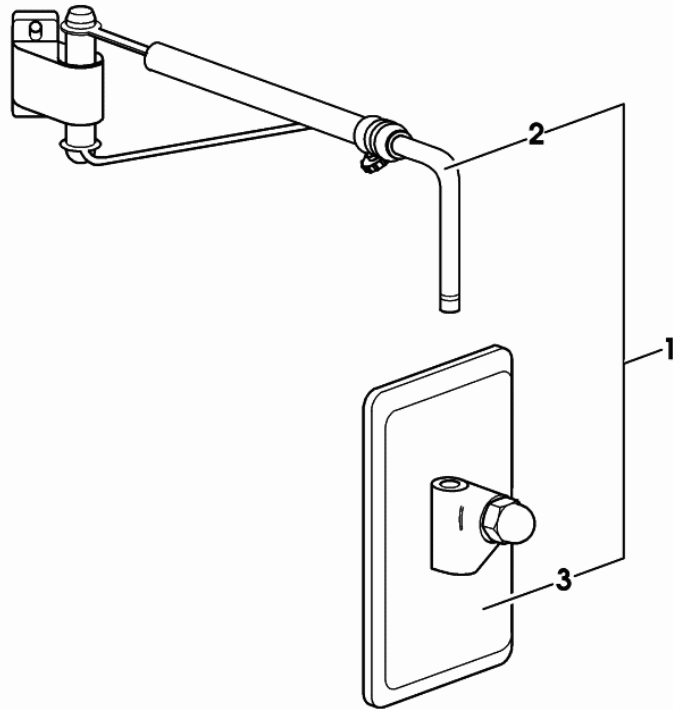

REARVIEW MIRROR

Fig.	Code	QTY	Name
1	0.010.1604.4/40	1	rear view mirror sx/lh/li
2	0.010.3096.2	1	rod
3	0.9233.183.3	1	rear view mirror

0_010_1604_4_40