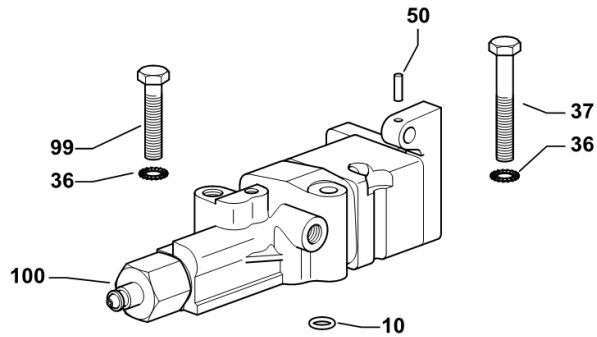

9_H1544_01_0-A-001

REGULATING DISTRIBUTOR

Fig.	Code	QTY	Name
------	------	-----	------

Notes:

[Agrofarm 100 -> 5001 4WD] 6891 <- [Agrofarm 100 -> 5001 2WD] 6891 <-

10	2.1530.033.0	3	'o' ring 13.10x2.62
36	2.1470.006.2	2	lock washer 10
37	2.0112.323.2	1	screw m 10 p.1.5x70
50	2.1630.208.0	3	roll pin 3x16
99	2.0112.317.2	1	screw m 10 p.1.5 x 45
100	0.9087.420.4/30	1	distributor  0.9087.420.4/30