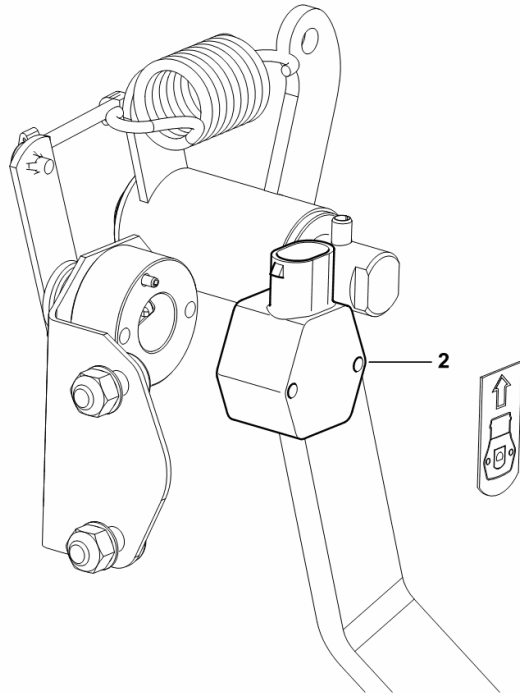

Section: L0 - ELECTRIC AL SYSTEM
HYDRAULIC SHUTTLE SENSOR

Fig.	Code	QTY	Name

Notes:

[Agrofarm 100 -> 5001 4WD] [Agrofarm 100 -> 5001 2WD]

2	2.7099.740.0/10	1	sensor

9_H1484_08_0-B-001