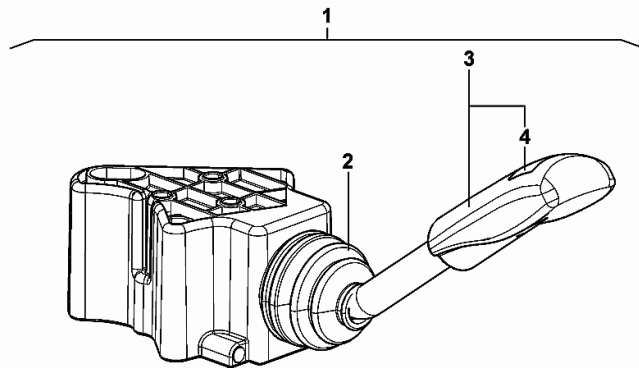

SHUTTLE LEVER

Fig.	Code	QTY	Name
1	0.015.0363.4/60	1	switch
2	0.900.1284.4	1	bellows
3	0.900.1546.9	1	knob
4	0.900.1284.3	1	plate

0.015.0363.4/60