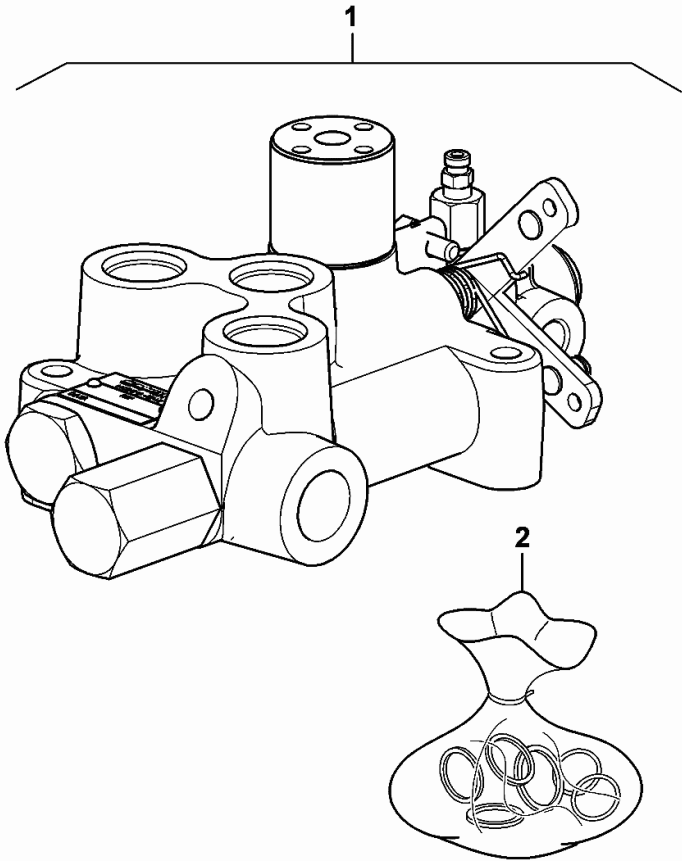

TRAILER BRAKE VALVE

Fig.	Code	QTY	Name
1	2.3729.708.0/10	1	valve
2	0.900.0783.2	1	gasket set

2_3729_708_0_10