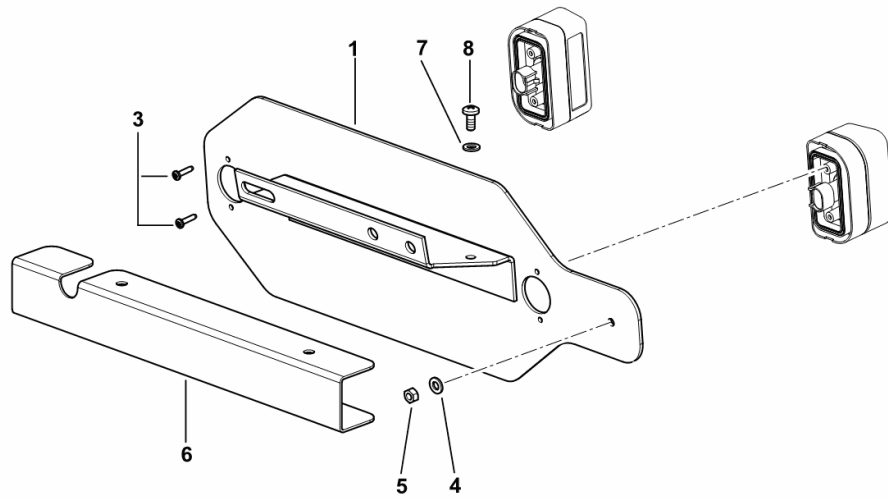

LICENCE PLATE HOLDER

Fig.	Code	QTY	Name

Notes:

[Agrofarm 100 -> 5001 4WD] [Agrofarm 100 -> 5001 2WD]

1	0.015.2408.2/20	1	plate holder
3	2.0350.255.3	4	screw m 3.5 x 16 -AB-
4	2.1310.002.2	1	washer 6.6, d125
5	2.1011.103.2	1	nut m 6 p.1
6	0.015.3162.3/10	1	guard
7	2.1310.002.3	2	flat washer 6.4 x 12 x 1.6
8	2.0332.405.3	2	screw m 6 p.1 x 14

9_H1576_60_0-A-001