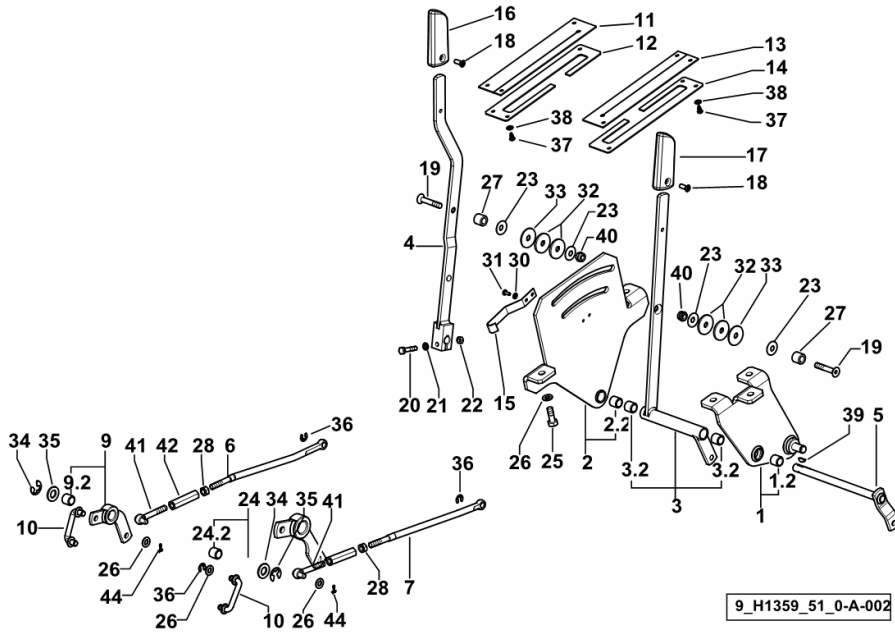

CONTROL TIE RODS AND LEVERS

Fig.	Code	QTY	Name

Notes:

[Agrofarm 100 -> 5001 4WD] -> 5005 - 6025 <- [Agrofarm 100 -> 5001 2WD] 6025 <-

1	0.014.8950.3	1	support
1.2	2.1559.190.0	1	bushing
2	0.014.8969.3/10	1	support
2.2	2.1559.190.0	1	bushing
3	0.014.8973.3/20	1	lever
3.2	2.1559.190.0	2	bushing
4	0.014.8975.3/20	1	lever
5	0.014.8979.2/10	1	lever
6	0.014.9008.0/10	1	rod
7	0.014.9020.0/20	1	rod
9	0.014.8986.3/10	1	lever
9.2	2.1559.190.0	1	bushing
10	0.014.8984.3	2	rod
11	0.014.9083.0	1	gasket
12	0.014.9084.0/10	1	stop
13	0.014.9045.0	1	gasket
14	0.014.9040.0/10	1	stop
15	0.015.6963.0	1	spring
16	0.014.9086.0	1	knob
17	0.010.5312.0/10	1	knob
18	2.0322.406.6	2	screw m 6 p.1.0 x 16
19	2.0342.311.6	2	screw m 8 p.1.25 x 45
20	2.0112.011.2	1	screw m 6 p.1x30
21	2.1470.002.2	1	washer 6, d128
22	2.1011.103.2	1	nut m 6 p.1
23	2.4099.053.7	4	spring 8.2 x 23 x 0.7
24	0.014.9001.3/10	1	lever
24.2	2.1559.190.0	1	bushing
25	2.0112.209.2	5	screw m 8 p 1.25 x 25
26	2.1310.004.2	11	flat washer 8.5
27	2.1579.450.2	2	spacer 8.5 x 14 x 12
28	2.1011.105.2	2	nut m 8 p.1.25
30	2.1310.028.2	2	flat washer 4
31	2.0332.203.3	2	screw m 4 x 10
32	0.9030.672.0	4	ring 8.5 x 32 x 3.0
33	2.1599.245.0	2	snoulder 8.5 x 32 x 2.0
34	2.1430.011.7	2	circlip 10
35	2.1310.007.2	2	flat washer 13.5
36	2.1430.008.7	6	circlip 7
37	2.0350.403.6	6	screw m 4.2x9.5B
38	2.1310.001.2	6	flat washer 5.3