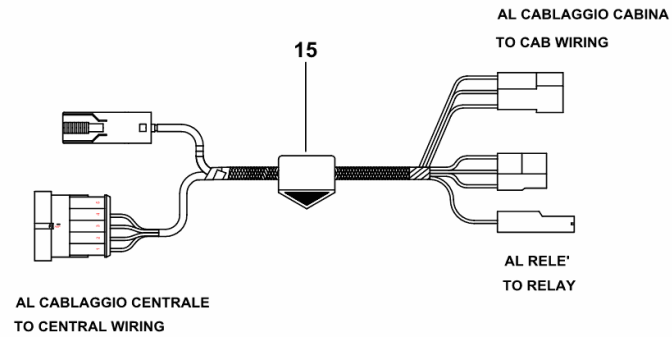

CAB POWER SUPPLY WIRING

Fig.	Code	QTY	Name

Notes:

- FOR VERSIONS WITH NON- "HIGH VISIBILITY" CABS WITH HEATING AND AIR CONDITIONING [Agrofarm 100 -> 5001 4WD] - FOR VERSIONS WITH NON- "HIGH VISIBILITY" CABS WITH HEATING AND AIR CONDITIONING [Agrofarm 100 -> 5001 2WD]

15	0.014.9375.4/20	1	electrical system

9_H1386_20_0-C-001