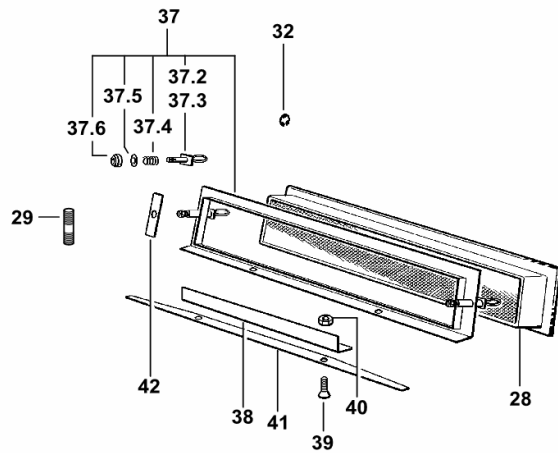

CAB AIR FILTER

Fig.	Code	QTY	Name

Notes:

- FOR VERSIONS WITH NON- "HIGH VISIBILITY" CABS WITH HEATING AND AIR CONDITIONING [Agrofarm 100 -> 5001 4WD] - FOR VERSIONS WITH NON- "HIGH VISIBILITY" CABS WITH HEATING AND AIR CONDITIONING [Agrofarm 100 -> 5001 2WD]

28	0.009.9424.2	1	air filter element
29	2.0422.203.7	2	stud bolt m 8 p.1.25 x 20
32	2.1430.005.2	4	circlip
37	0.010.4137.4/10	1	chassis frame
37.2	0.010.4059.2/10	1	latch sx/lh/li
37.3	0.010.4058.2/10	1	latch dx/rh/re
37.4	2.4019.647.2	2	spring
37.5	2.1310.004.2	2	flat washer 8.5
37.6	2.1121.005.2	2	nut m 8 p.1.25
38	0.010.1952.0/10	2	angular
39	2.0342.007.6	4	screw m 4 p.0.7 x 30
40	2.1120.001.2	4	selflock nut m 4 p.0.7
41	0.010.4152.0	2	gasket
42	0.010.4153.0	2	gasket

9_H1371_65_0-B-001