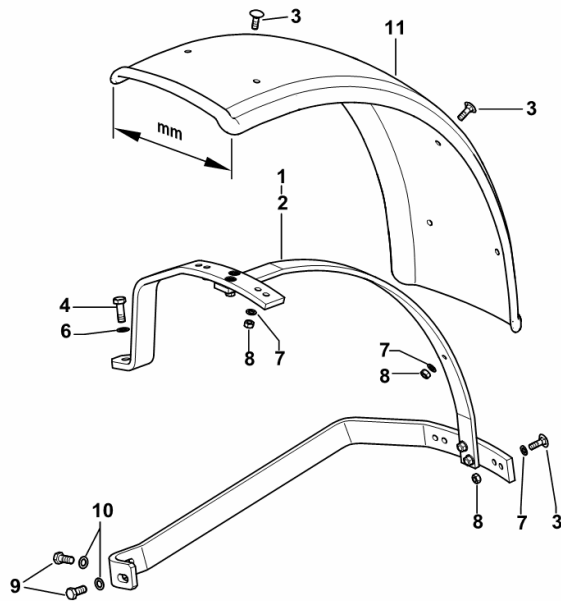

MUDGUARDS EXTENSIONS L = mm 240

Fig.	Code	QTY	Name
------	------	-----	------

Notes:

[Agrofarm 100 -> 5001 4WD] [Agrofarm 100 -> 5001 2WD]

1	0.010.7566.0/20	1	extension dx/rh/re
2	0.010.7567.0/20	1	extension sx/lh/li
3	2.0112.207.2	18	screw m 8 p 1.25 x 20
4	0.007.5537.0	18	small block
5	2.1312.004.2	18	washer 8.4
6	2.1120.105.2	18	selflock nut m 8 p.1.25