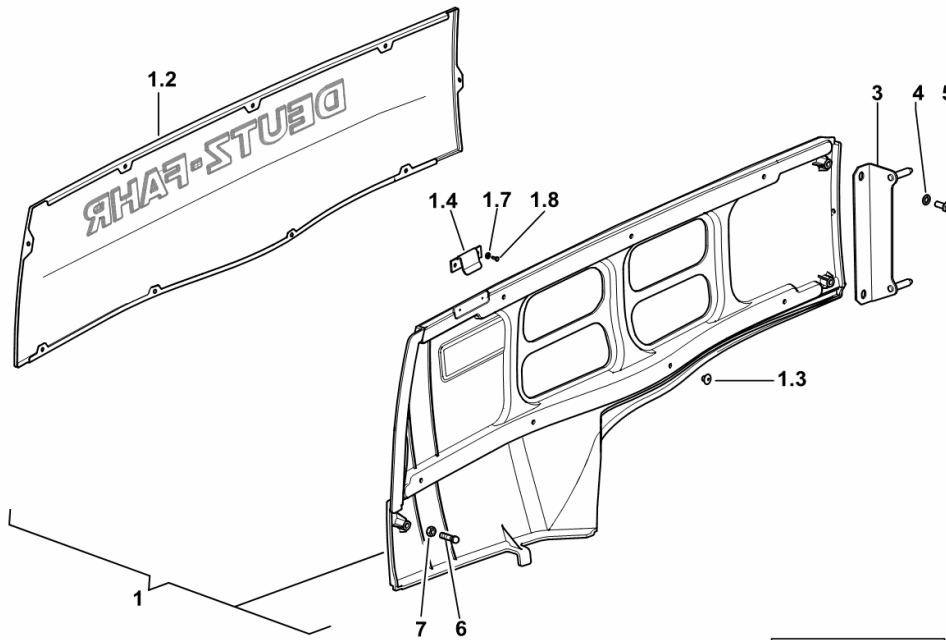

9_40555_90_0-A-001

HOOD - RIGHT SIDE PANEL

Fig.	Code	QTY	Name
------	------	-----	------

Notes:

[Agrofarm 100 -> 5001 4WD] -> 5130 [Agrofarm 100 -> 5001 2WD]

1	0.014.9371.3/40	1	right h.side panel
1.2	0.014.8541.9/10	1	grille dx/rh/re
1.3	2.1899.074.0	9	rivet 4.7
1.4	0.011.2243.0	1	clevis
1.7	2.1599.673.0	1	washer 4.3x8x2
1.8	2.0350.153.3	2	screw 2.9x9.5
3	0.014.9190.2	1	bracket dx/rh/re
4	2.1470.004.2	2	washer 8
5	2.0112.207.2	2	screw m 8 p 1.25 x 20
6	0.010.0852.0/10	1	pin m 8
7	2.1011.105.2	1	nut m 8 p.1.25