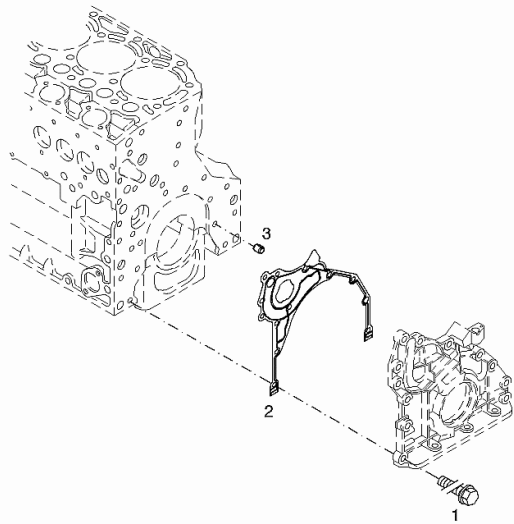

FASTENINGS