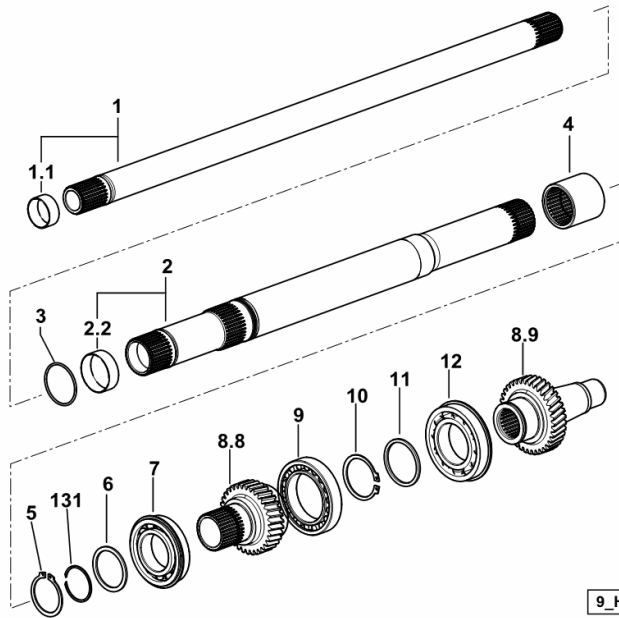

5-SPEED GEARBOX INPUT SHAFT

Fig.	Code	QTY	Name

Notes:

- WITH HI - LO [Agrofarm 100 -> 5001 4WD] 6671 <- - WITH HI - LO [Agrofarm 100 -> 5001 2WD] 6671 <-

9_H1533_00_0-B-001

1	0.015.0145.3/10	1	shaft
1.1	0.013.3700.0/10	1	ring 41.3x37.7x12 (5138 <-)
1.1	0.015.6922.0	1	ring 41.3x37.7x17 (-> 5130)
2	0.015.0171.3/10	1	shaft
2.2	0.013.3707.0	1	ring 52.8x49.7x12 (5138 <-)
2.2	0.015.6923.0	1	ring 52.8x49.7x17 (-> 5130)
3	2.1530.129.0	1	'o' ring 52.07x2.62
4	0.014.8466.0	1	bushing
5	2.1410.020.1	1	circlip 50
6	2.1599.426.0	1	snoulder 50x60x2.5
7	2.2999.204.0	2	bearing 50 x 90 x 20
8.8	0.015.0094.0	1	gear Z = 34
8.9	0.015.0097.0/20	1	gear Z = 37
9	2.2999.496.0	1	bearing
10	2.1410.022.7	1	circlip 55
11	2.1599.422.0	1	snoulder 44
12	2.2043.015.0	1	bearing 55 x 100 x 21
131	2.1423.036.7	1	circlip