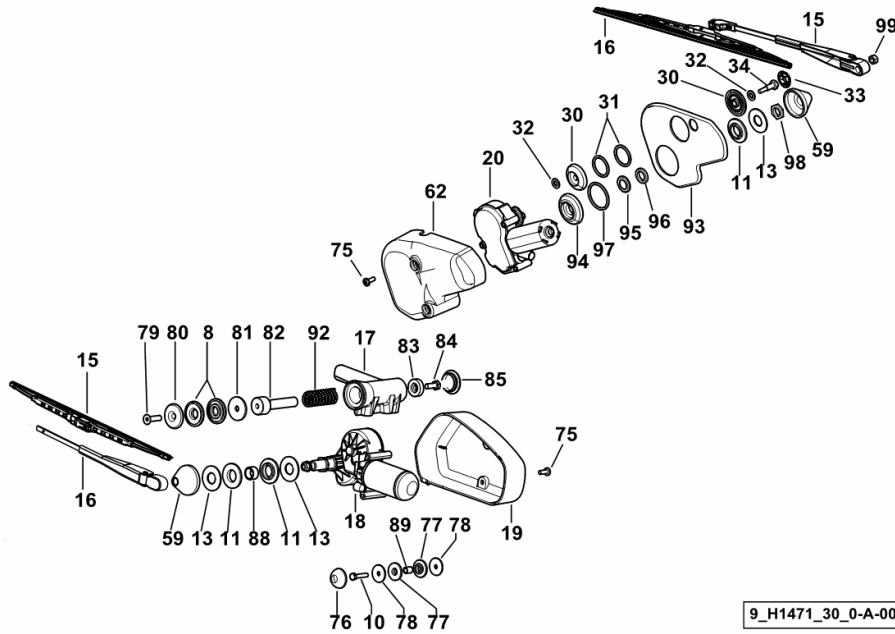

Section: G0 - BODYWORK - CAB
SCREEN WIPER FRONT / REAR

Fig.	Code	QTY	Name

Notes:

- FOR "HIGH VISIBILITY" CAB [Agrofarm 100 -> 5001 4WD] -> 5172 - FOR "HIGH VISIBILITY" CAB [Agrofarm 100 -> 5001 2WD]

8	0.009.0422.0	2	gasket
10	2.0112.011.2	1	screw m 6 p.1x30
11	2.1569.176.0	3	gasket 20x40x6
13	2.1599.528.2	3	washer 18x40x2
15	0.010.1825.0	2	rod
16	0.015.0560.3	2	wiper blade
17	0.011.6170.2/20	1	handle
18	2.9019.200.0/10	1	wiper motor
19	0.013.4596.0	1	hood
20	04413192	1	wiper motor
30	04411716	2	washer
31	2.1530.078.0	2	'o' ring 29.74x3.53
32	2.1310.004.2	2	flat washer 8.5
33	04413809	1	screw
34	04413793	1	cap
59	0.010.4983.0	1	rubber plug
62	04412044	1	cover
75	2.0332.406.3	4	screw m 6 p.1.0 x 16
76	0.012.9760.0	1	tube
77	0.012.6609.0	2	rubber ring
78	2.1599.545.2	2	washer 6.5x28x2
79	2.0349.002.3	1	screw m 8 p.1.25 x 30
80	2.1499.093.0/10	1	washer 8.5
81	2.1599.495.2	1	washer 8.5
82	0.011.5986.4	1	pin
83	0.011.5989.0	1	block
84	2.0112.207.2	1	screw m 8 p 1.25 x 20
85	0.009.0210.0/10	1	plug 30 x 38 x 9.0
88	2.1549.566.2	1	spacer 16x20x11
89	2.1549.541.2	1	spacer 7x10x11
92	2.4019.517.1	1	spring
93	04414610	1	gasket
94	04413223	1	washer
95	04413208	1	bushing
96	04414586	1	spacer
97	2.1530.103.0	1	'o' ring 39.69x3.53
98	2.1019.135.3	1	nut m16x1
99	2.1011.105.2	1	nut m 8 p.1.25