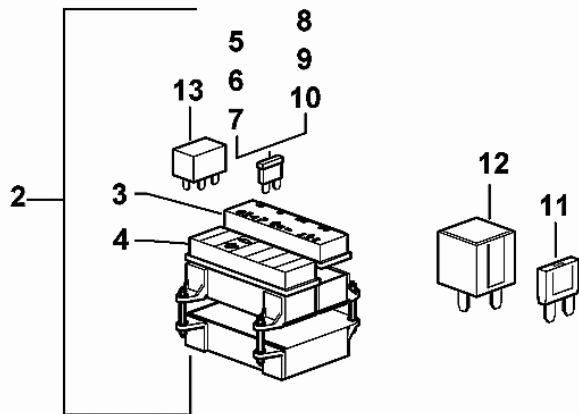

ELECTRICAL SYSTEM

0_014_8628_4_30

Fig.	Code	QTY	Name
1	0.014.8628.4/30	1	electrical system
2	0.000.0000.1	0	not serviceable
3	0.900.0859.6	1	cover
4	0.900.0859.8	1	cover
5	0.900.0859.5	1	fuse 3 A unival
6	0.010.2225.1	1	fuse 5 A unival
7	0.010.2225.2	3	fuse 7.5 A unival
8	0.010.2087.2	2	fuse 10 A unival
9	0.010.2088.0	8	fuse 15 A unival
10	0.010.2088.1	1	fuse 20 A unival
11	0.010.2089.1	1	fuse 40 A maxival
12	0.900.0859.7	1	relay 12V-40A
13	0.900.0525.5	3	relay 12 V 30A