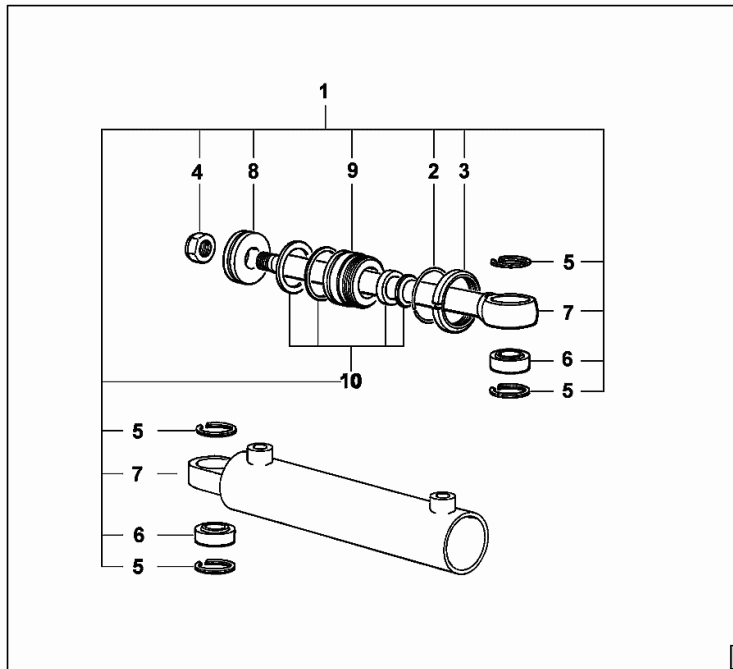

Section: F0 - FRONT AXLE
CYLINDER PARTS

Fig.	Code	QTY	Name
1	0.010.6110.4/20	1	roller
2	2.1421.019.1	1	circlip b 48
3	0.176.6372.0	1	ring nut M 45X1.5 D.56/9
4	0.463.6355.1	1	selflock nut m 16 p.1.5
5	2.1423.026.1	4	circlip 35 x 1.5
6	0.176.6371.0	2	ball joint
7	0.000.0000.1	0	not serviceable
8	0.176.6377.1	1	piston mm 48
9	0.176.6375.0	1	bushing
10	0.009.4734.2	1	seal ring kit