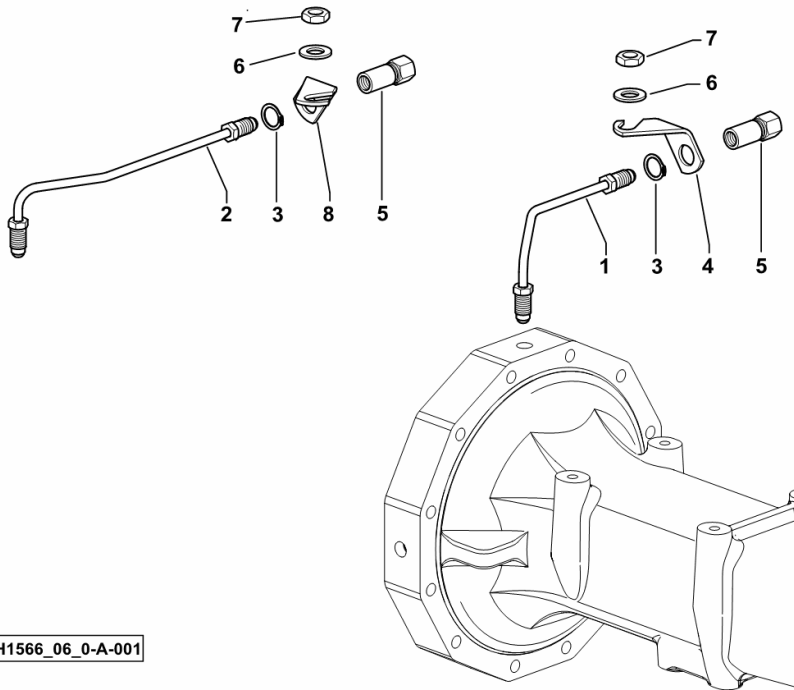

REAR BRAKING SYSTEM

Fig.	Code	QTY	Name

Notes:

[Agrofarm 100 -> 5001 4WD] [Agrofarm 100 -> 5001 2WD]

1	0.015.1853.3	1	tube
2	0.008.9514.3/20	1	tube
3	2.1410.004.1	2	circlip 16
4	0.015.1852.0	1	bracket
5	0.277.4354.0/10	2	pipe fitting
6	2.1475.004.2	2	washer 12
7	2.1011.522.2	2	nut m 12 p.1.25
8	0.009.9839.0/30	1	bracket

9_H1566_06_0-A-001