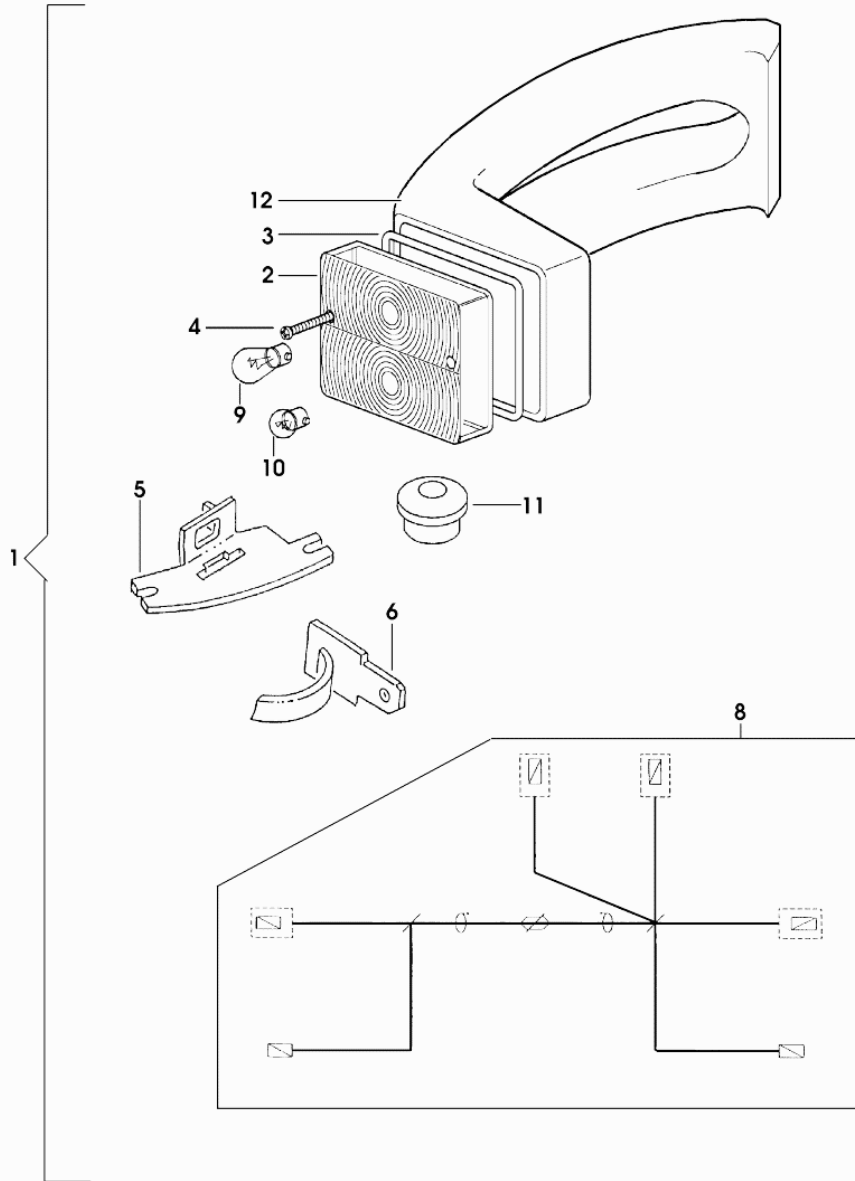

HEADLAMP COMPONENTS

Fig.	Code	QTY	Name
1	04411921.4	1	lamp dx/rh/re
2	04414091	1	side lamp
3	04414092	1	gasket
4	04414116	2	screw 4.2x50
5	04414093	1	socket
6	04414094	2	spring
8	04411923.4	1	wire
9	01121407	1	lamp 12v 5w r19/5
10	01102550	1	lamp r121w d72601
11	04419040	1	plug
12	04413222	1	support

0441_1921_4