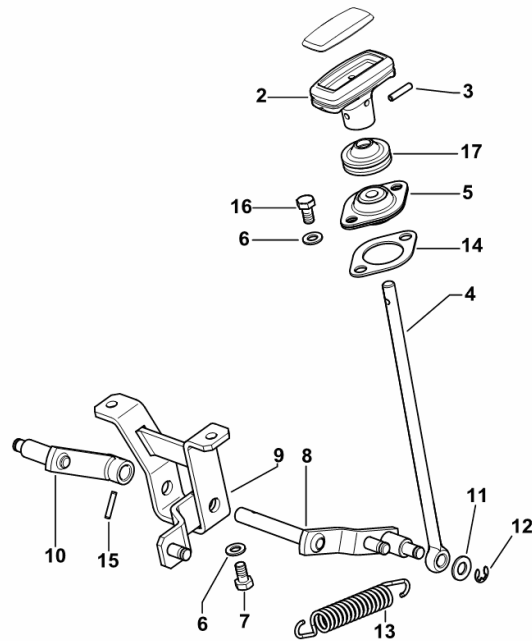

AIR TRAILER BRAKING CONTROL CABLE ITALY

Fig.	Code	QTY	Name
------	------	-----	------

Notes:

[Agrofarm 100 -> 5001 4WD] [Agrofarm 100 -> 5001 2WD]

18	2.0112.223.2	4	screw m 8 p.1.25x70
19	2.1470.004.2	4	washer 8
21	2.1579.825.0	2	spacer
22	0.011.3979.2/20	1	bracket
37	0.011.4121.3	1	cable
38	2.1699.307.2	1	pin 23x27.5x12
39	2.1430.008.7	1	circlip 7
68	0.257.6757.0	1	spring

9_H1589_20_0-G-001

4WD - ENGAGEMENT CONTROL

Fig.	Code	QTY	Name
------	------	-----	------

Notes:

[Agrofarm 100 -> 5001 4WD]

2	0.009.9885.0/10	1	knob
3	2.1631.511.0	1	pin 6 x 24
4	0.014.8927.0	1	rod
5	0.009.1618.3	1	support
6	2.1310.004.2	4	flat washer 8.5
7	2.0112.209.2	2	screw m 8 p 1.25 x 25
8	0.014.8924.2/10	1	lever
9	0.014.8930.3/10	1	support
10	0.014.8937.2	1	lever
11	2.1310.006.2	1	flat washer 10.5
12	2.1430.008.7	1	circlip 7
13	2.4049.139.1/10	1	spring
14	0.009.0480.0	1	gasket
15	2.1631.310.0	1	pin 4x22
16	2.0112.209.2	2	screw m 8 p 1.25 x 25
17	2.6569.069.0/10	1	rubber plug