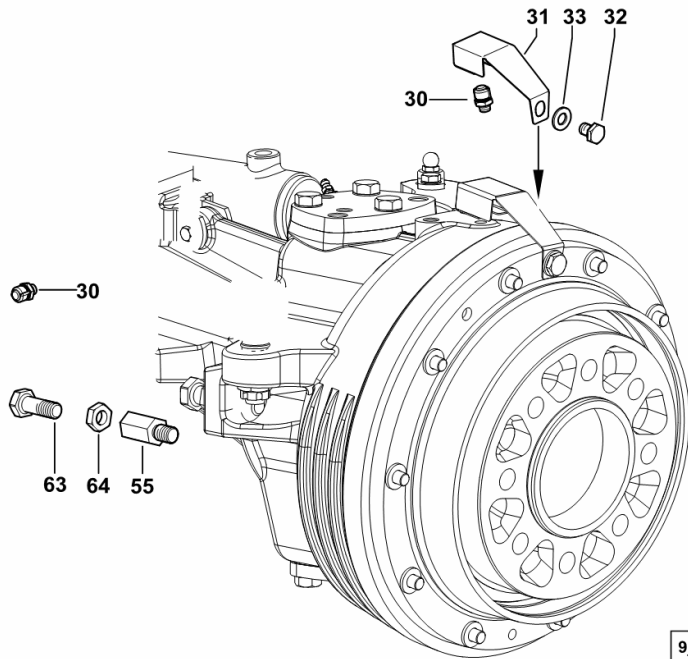

AIR BREATHER AND STEERING STOP - 4WD

Fig.	Code	QTY	Name
------	------	-----	------

Notes:

[Agrofarm 100 -> 5001 4WD]

30	0.135.4363.3/10	3	valve
31	0.270.4355.0	2	guard
32	2.0112.304.2	2	screw m 10 p.1.5x14
33	2.1310.006.2	2	flat washer 10.5
55	0.010.8798.0	2	spacer
63	2.0119.228.2	2	screw m 14 p.2 x 40
64	2.1011.208.2	2	nut m 14 p.2