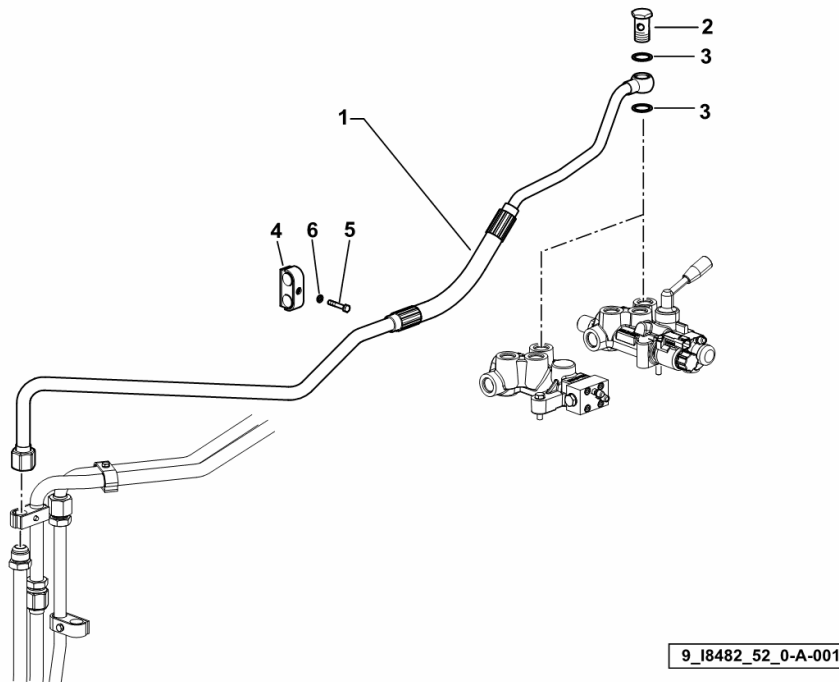

DELIVERY PIPE - FOR TYPES WITH HYDRAULIC BRAKES

Fig.	Code	QTY	Name

Notes:

- FOR TYPES WITH FRONT LOADER [Agrofarm 100 -> 5001 4WD]

1	0.015.3744.3	1	tube
2	2.3335.009.2	1	pipe union m 22 p.1.5 x 39
3	2.1561.112.0	2	gasket Ø 22 -B-
4	2.3320.221.0	1	terminal Ø 20/20
5	2.0112.013.2	1	screw m 6 p.1 x 35
6	2.1470.002.2	1	washer 6, d128