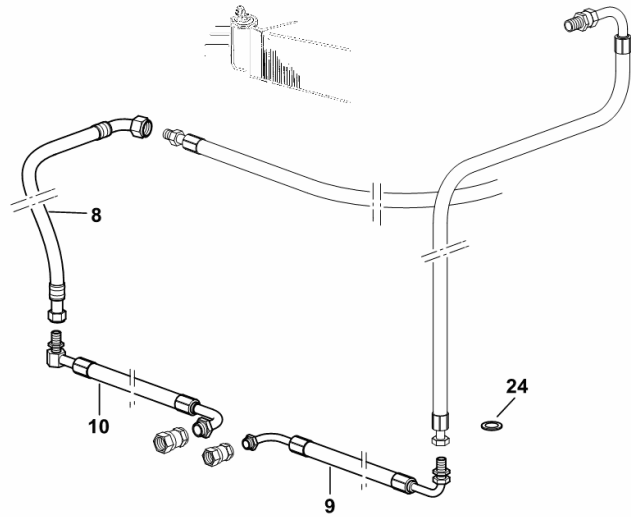

AIR CONDITIONING SYSTEM PIPES

Fig.	Code	QTY	Name

Notes:

HIGHT VISIBILITY - FOR TYPES WITH HEATING AND AIR CONDITIONING [Agrofarm 100 -> 5001 4WD] -> 5641

HIGHT VISIBILITY - FOR TYPES WITH HEATING AND AIR CONDITIONING [Agrofarm 100 -> 5001 2WD] -> 5641

8	0.011.2060.3/10	1	tube mm 1320 (7/8" 14UNF-2B)
9	0.007.7462.3/30	1	tube mm 973
10	0.015.6589.3	1	tube mm 930
24	2.1310.009.2	1	flat washer 14

9_H1486_24_0-A-002