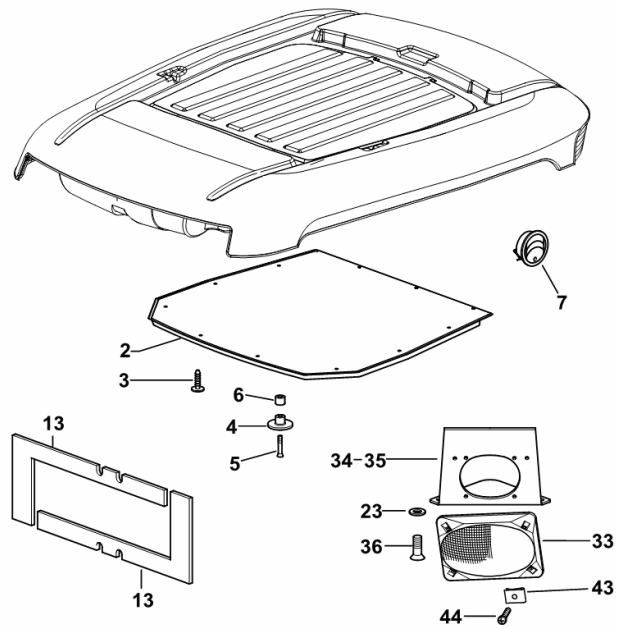

INTERNAL CAB LININGS

Fig.	Code	QTY	Name

Notes:

- FOR VERSIONS WITH NON- "HIGH VISIBILITY" CABS WITH HEATING [Agrofarm 100 -> 5001 4WD] - FOR VERSIONS WITH NON- "HIGH VISIBILITY" CABS WITH HEATING [Agrofarm 100 -> 5001 2WD]

2	0.015.0815.0	1	inner cab roof panel
3	2.3199.198.0/10	3	plug 20x31
4	0.010.1790.0	9	washer
5	2.0322.412.3	9	screw m 6 p.1x45
6	2.1579.980.2	9	spacer 7x15x11.5
7	0.011.0760.3	2	tongue mm 95
13	0.010.0756.0/10	2	gasket
23	2.1310.002.2	20	washer 6.6, d125
33	0.010.0716.4/10	2	grille
34	0.010.0722.0/20	1	support dx/rh/re
35	0.010.0723.0/20	1	support sx/lh/li
36	2.0399.164.3	8	screw m 6 p.1 x 40
43	2.6999.041.0	8	small spring
44	2.0399.177.3	8	screw 4.2x25

9_H1371_60_0-D-001