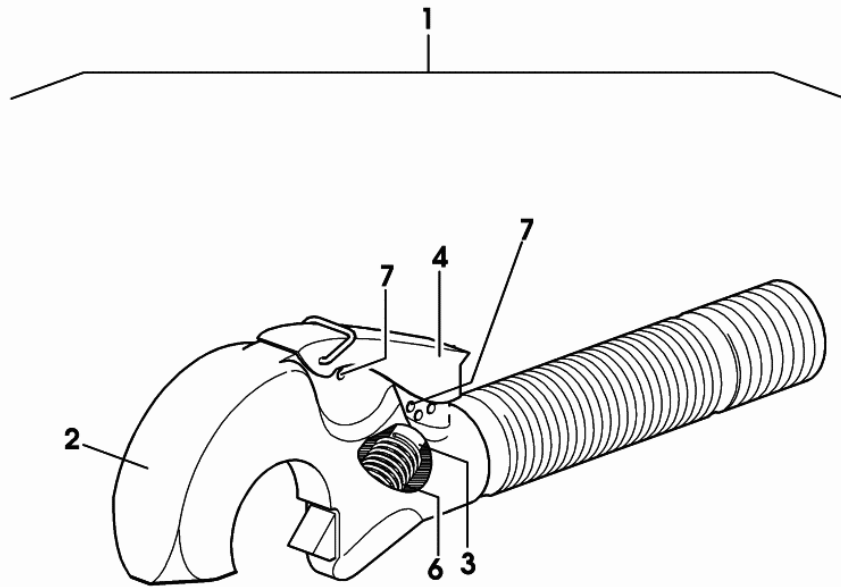

Section: N0 - FRONT LIFT
ADJUSTABLE LIFT ROD PARTS

Fig.	Code	QTY	Name
1	0.013.2770.3	1	automatic hook dx/rh/re
2	0.000.0000.1	1	not serviceable
3	0.010.2787.1	1	pin
4	04323249	1	lever
6	0.010.2787.0	1	spring
7	0.009.4677.2	2	pin 6 x 28

0_013_2770_3