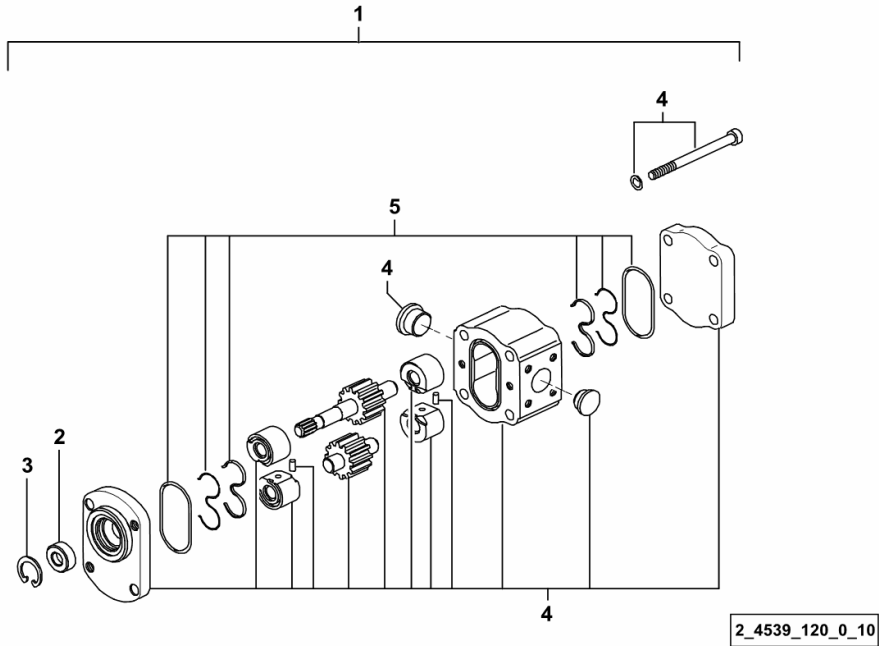

HYDRAULIC PUMP PARTS

Fig.	Code	QTY	Name
1	2.4539.120.0/10	1	hydraulic pump 14 cc sx/lh/li - BOSCH -
2	0.009.4046.1	1	'o' ring
3	2.1411.012.1	1	circlip 30x1.2, din 472
4	0.000.0000.1	0	not serviceable
5	2.4529.330.1/10	1	seal ring kit