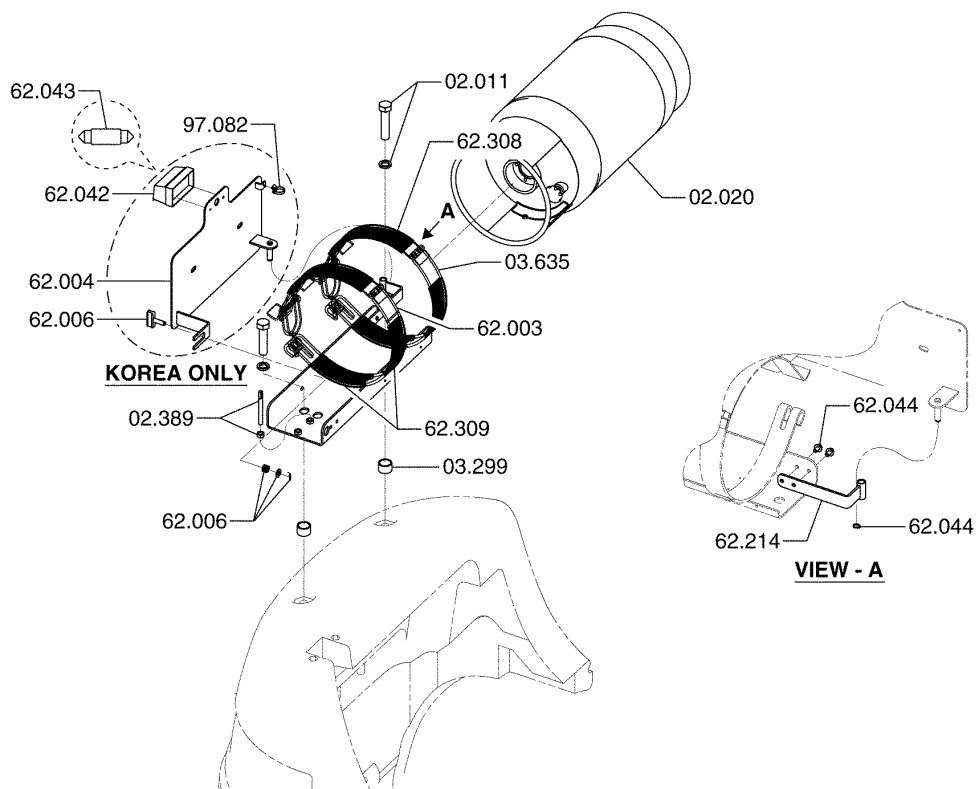

LPG TANK MOUNTING

LPG TANK MOUNTING

03-184