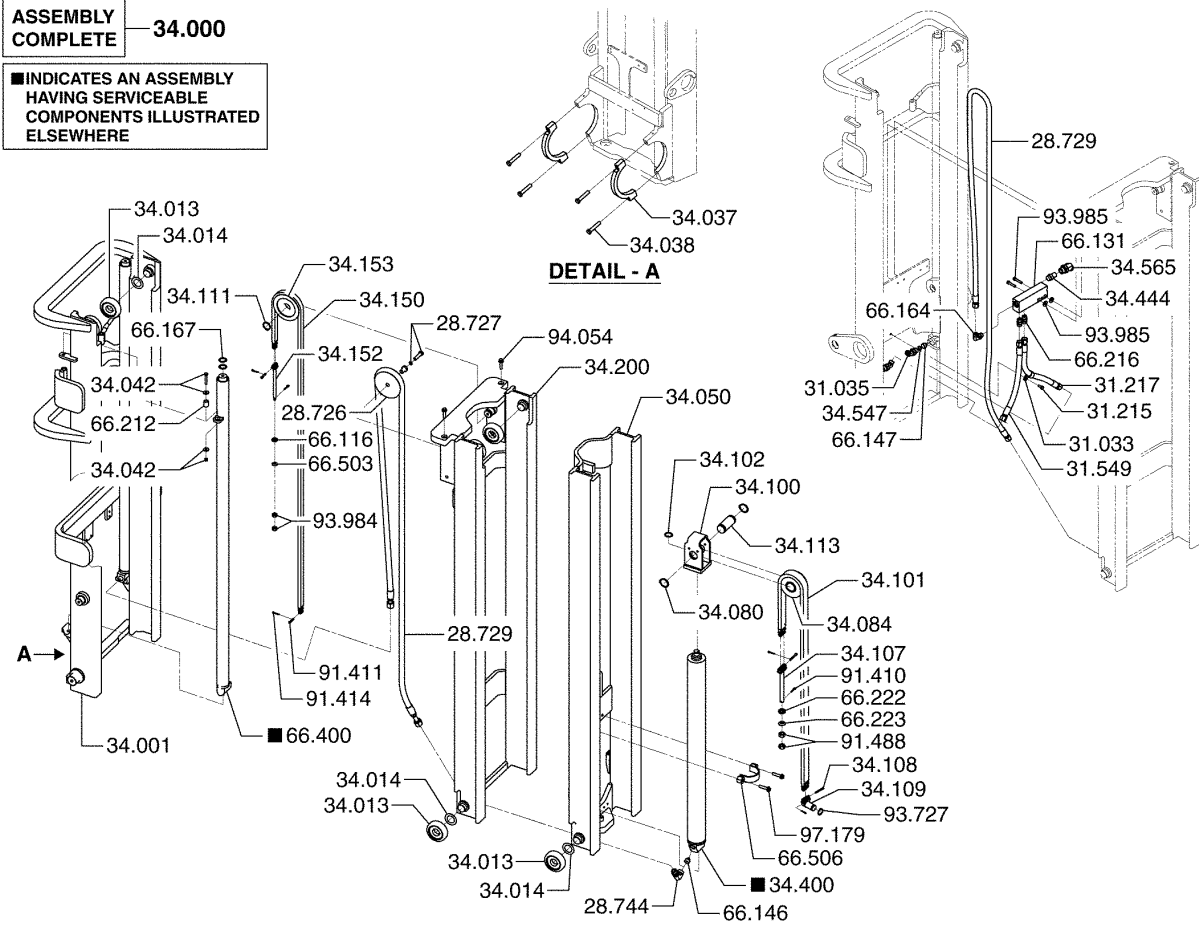

PART NOTES:

- [1] - (V30C)
- [2] - (V35C)
- [3] - (V40SC)

COWL MOUNTING

INDEX	PART NUMBER	PART NAME	NUMBER REQ
37748	2818653	CELL RUBBER MOUNT	2
39546	8066310	COWL ASSEMBLY	1
39547	01CM01285	CAPSCREW	2
39547	18EM01224	WASHER FLAT	2
39547	42DM00012	NUT FLANGE 5	2
96307	29CM01230	BOLT	4
96317	29CM01030	BOLT	4
97154	926505	PLAIN WASHER	2

CLICK HERE TO **DOWNLOAD** THE COMPLETE MANUAL

TRIPLE STAGE UPRIGHT

ASSEMBLY COMPLETE — 34.000

■ INDICATES AN ASSEMBLY HAVING SERVICEABLE COMPONENTS ILLUSTRATED ELSEWHERE

TRIPLE STAGE UPRIGHT

66-242

39.719 ASSEMBLY COMPLETE