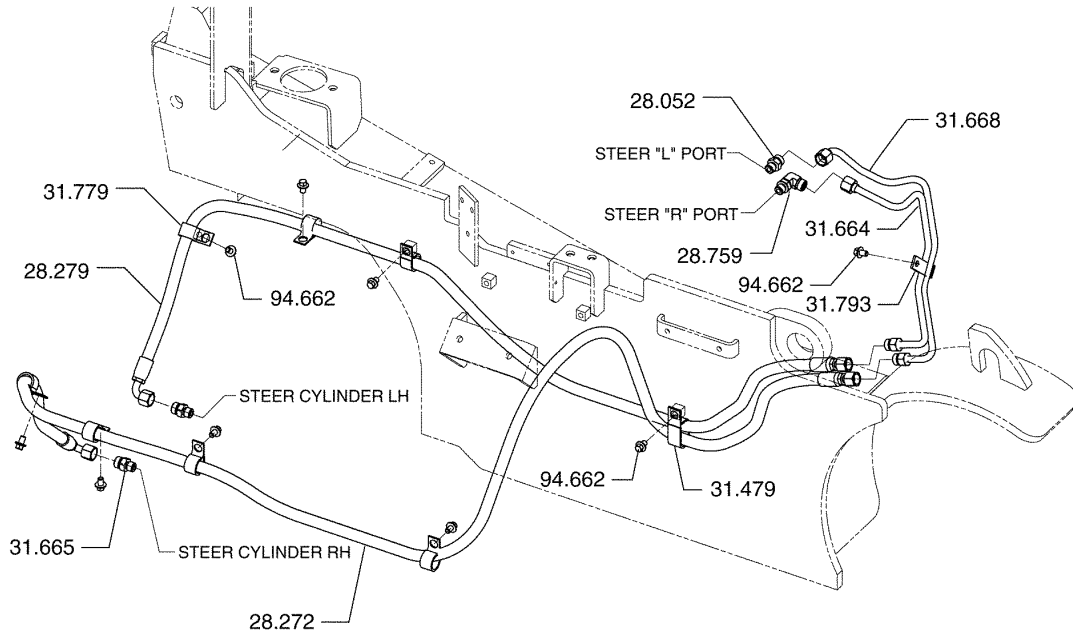

■ INDICATES AN ASSEMBLY HAVING SERVICEABLE COMPONENTS ILLUSTRATED ELSEWHERE

ELECTRICAL WIRING (INSTRUMENT)

14-428

DRIVE WHEEL & TIRE (SOLID TYPE)

ASSEMBLY COMPLETE — 23.030

DRIVE WHEEL & TIRE (SOLID TYPE)

22-024

BRAKE LINES

BRAKE LINES

23-392

STEERING LINES

STEERING LINES

26-309

HYDRAULIC CONTROL VALVE - 3 SPOOL

LIFT

TILT

AUX 1

30.000 ASSEMBLY COMPLETE

HYDRAULIC CONTROL VALVE - 3 SPOOL

30-513

HYDRAULIC SUPPLY LINES

■ INDICATES AN ASSEMBLY HAVING SERVICEABLE COMPONENTS ILLUSTRATED ELSEWHERE

HYDRAULIC SUPPLY LINES