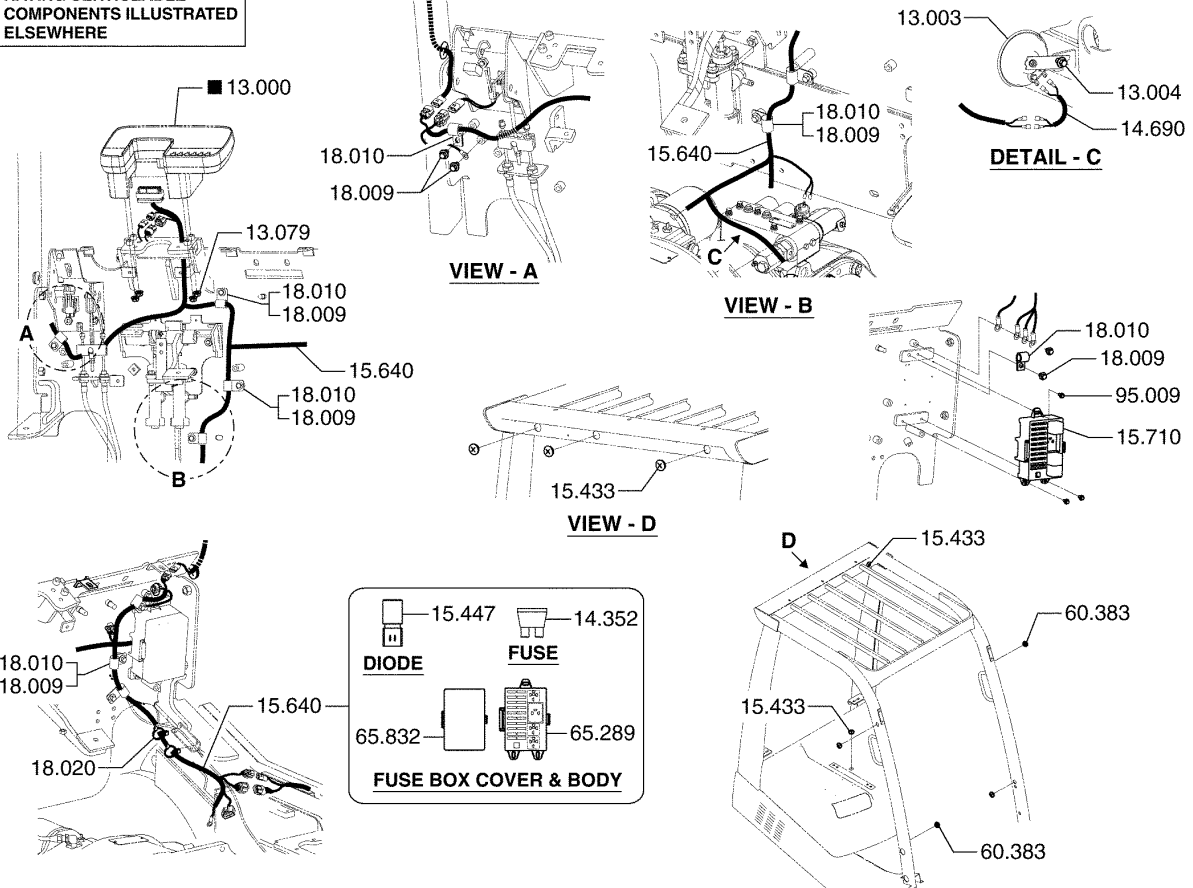

ELECTRICAL WIRING (INSTRUMENT)

■ INDICATES AN ASSEMBLY HAVING SERVICEABLE COMPONENTS ILLUSTRATED ELSEWHERE

ELECTRICAL WIRING (INSTRUMENT)

14-428