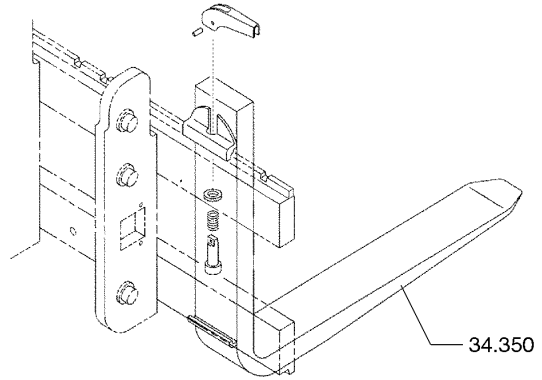

ATTACHMENT HOSE ADAPTATION (UPRIGHT)

50-780

FORK

**FORK STOP
PIN KIT** — 34.359

KNOB TYPE - CASCADE

LEVER TYPE - HEBEI

FORK

66-058