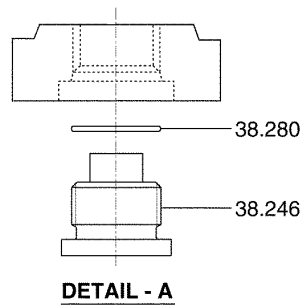

FRAME TANK BOTTOM PLUG

FRAME TANK BOTTOM PLUG

38-270