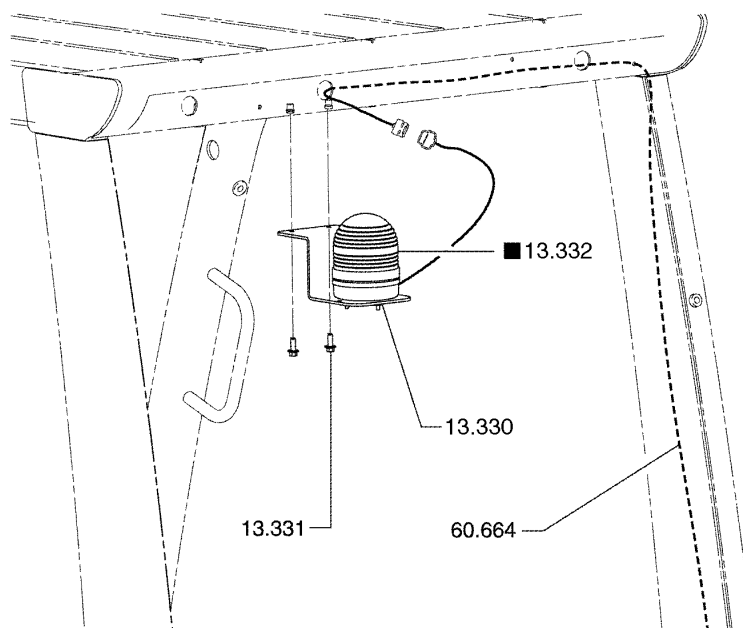

ELECTRICAL CONTROL

ELECTRICAL CONTROL

11-110

STROBE LIGHT MOUNTING

■ INDICATES AN ASSEMBLY HAVING SERVICEABLE COMPONENTS ILLUSTRATED ELSEWHERE

STROBE LIGHT MOUNTING

13-183

ELECTRICAL WIRING (INSTRUMENT)