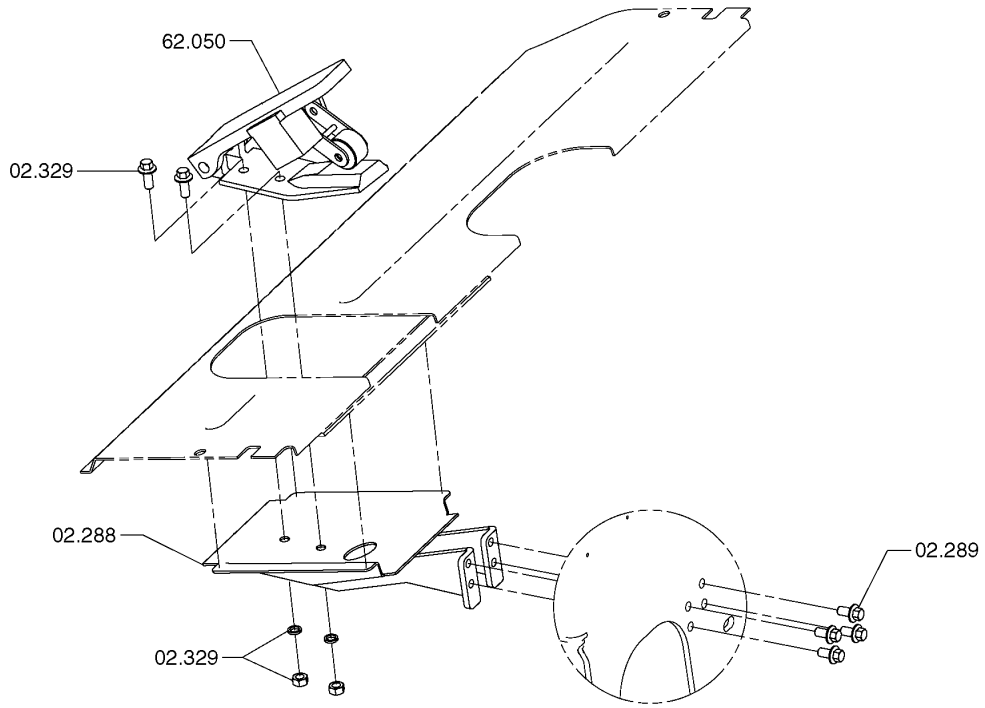

ACCELERATOR SYSTEM

ACCELERATOR SYSTEM

02-422