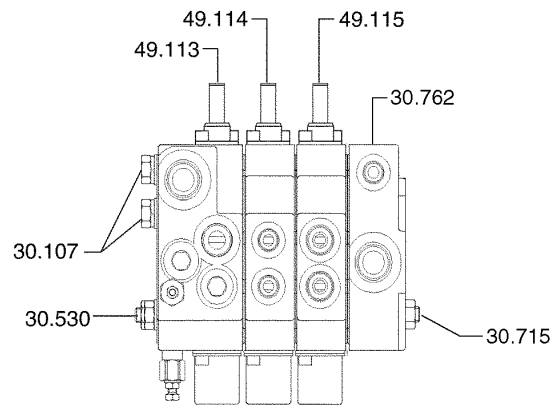

■ INDICATES AN ASSEMBLY HAVING SERVICEABLE COMPONENTS ILLUSTRATED ELSEWHERE

ELECTRICAL WIRING (INSTRUMENT)

14-428

DRIVE WHEEL & TIRE (SOLID TYPE)

ASSEMBLY COMPLETE — 23.030

DRIVE WHEEL & TIRE (SOLID TYPE)

22-024

BRAKE LINES

BRAKE LINES

23-392

STEERING LINES

STEERING LINES

26-309

HYDRAULIC CONTROL VALVE - 3 SPOOL

LIFT

TILT

AUX 1

30.000 ASSEMBLY COMPLETE

HYDRAULIC CONTROL VALVE - 3 SPOOL

30-513

HYDRAULIC SUPPLY LINES

■ INDICATES AN ASSEMBLY HAVING SERVICEABLE COMPONENTS ILLUSTRATED ELSEWHERE

HYDRAULIC SUPPLY LINES