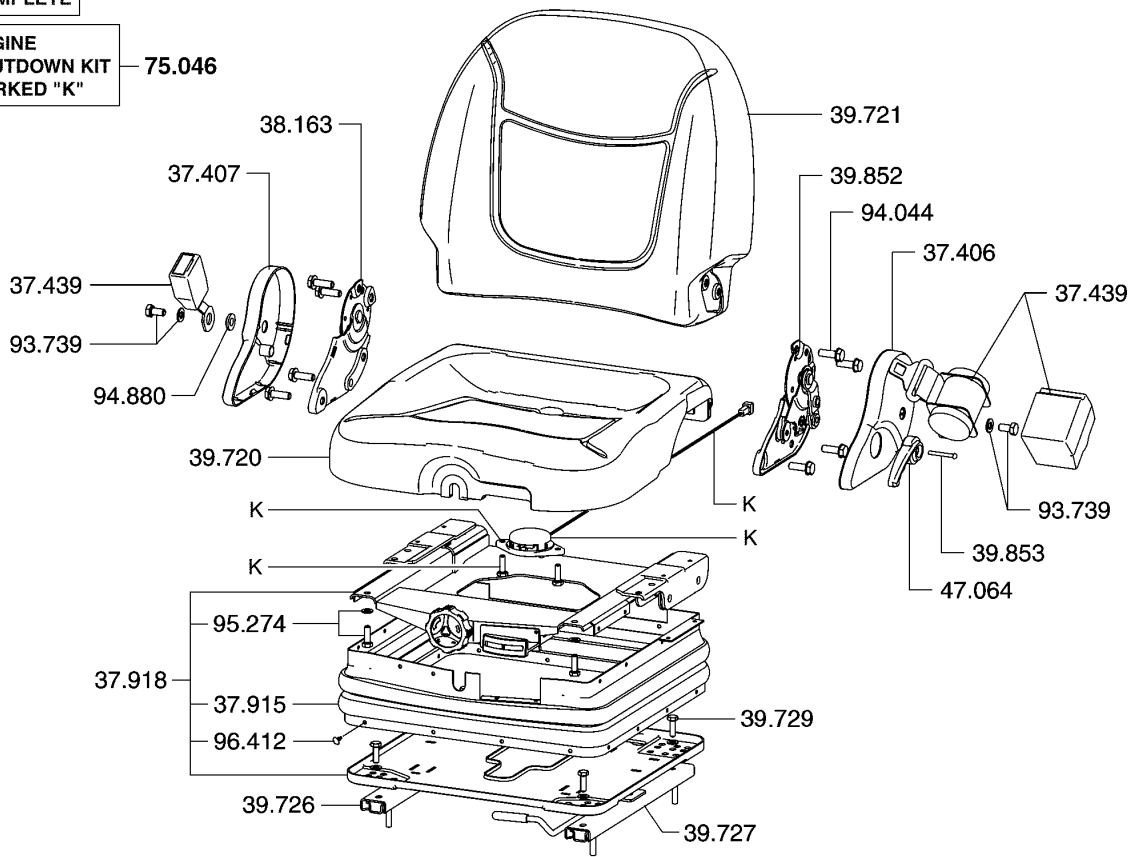

SEAT ASSEMBLY (SUSPENSION)

ASSEMBLY COMPLETE — 39.719

ENGINE SHUTDOWN KIT MARKED "K"

SEAT ASSEMBLY (SUSPENSION)

39-834