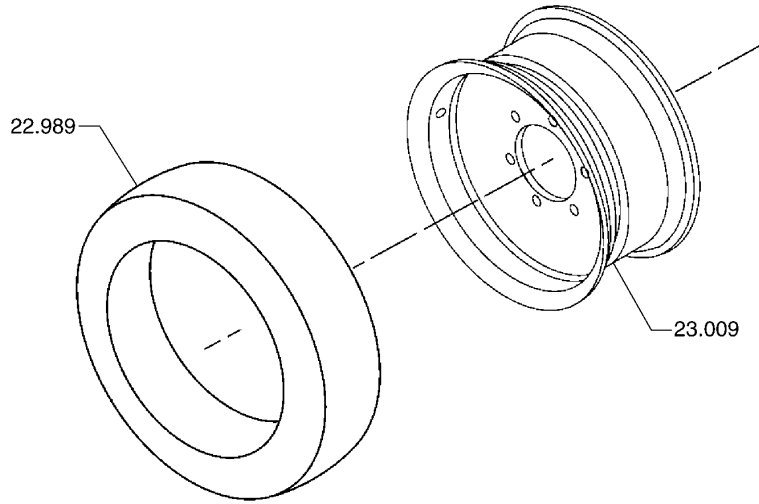

ELECTRICAL CONTROL

ELECTRICAL CONTROL

11-110

STROBE LIGHT MOUNTING

■ INDICATES AN ASSEMBLY HAVING SERVICEABLE COMPONENTS ILLUSTRATED ELSEWHERE

STROBE LIGHT MOUNTING

13-183

ELECTRICAL WIRING (INSTRUMENT)

■ INDICATES AN ASSEMBLY HAVING SERVICEABLE COMPONENTS ILLUSTRATED ELSEWHERE

ELECTRICAL WIRING (INSTRUMENT)

14-428

DRIVE WHEEL & TIRE (SOLID TYPE)

ASSEMBLY COMPLETE — 23.030

DRIVE WHEEL & TIRE (SOLID TYPE)

22-024

TILT

AUX 1

30.000 ASSEMBLY COMPLETE

HYDRAULIC CONTROL VALVE - 3 SPOOL

30-513

HYDRAULIC SUPPLY LINES

■ INDICATES AN ASSEMBLY HAVING SERVICEABLE COMPONENTS ILLUSTRATED ELSEWHERE

HYDRAULIC SUPPLY LINES