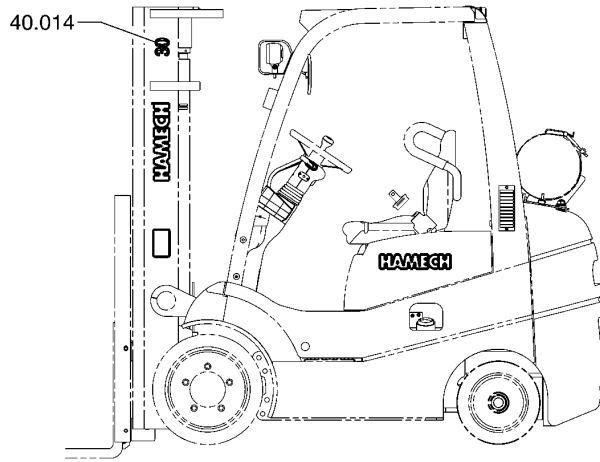

ASSEMBLY COMPLETE — 39.719

ENGINE SHUTDOWN KIT MARKED "K"

SEAT ASSEMBLY (SUSPENSION)

39-834

MODEL & SPECIFICATION DECALS

MODEL & SPECIFICATION DECALS

40-022

ATTACHMENT HOSE ADAPTATION (UPRIGHT)