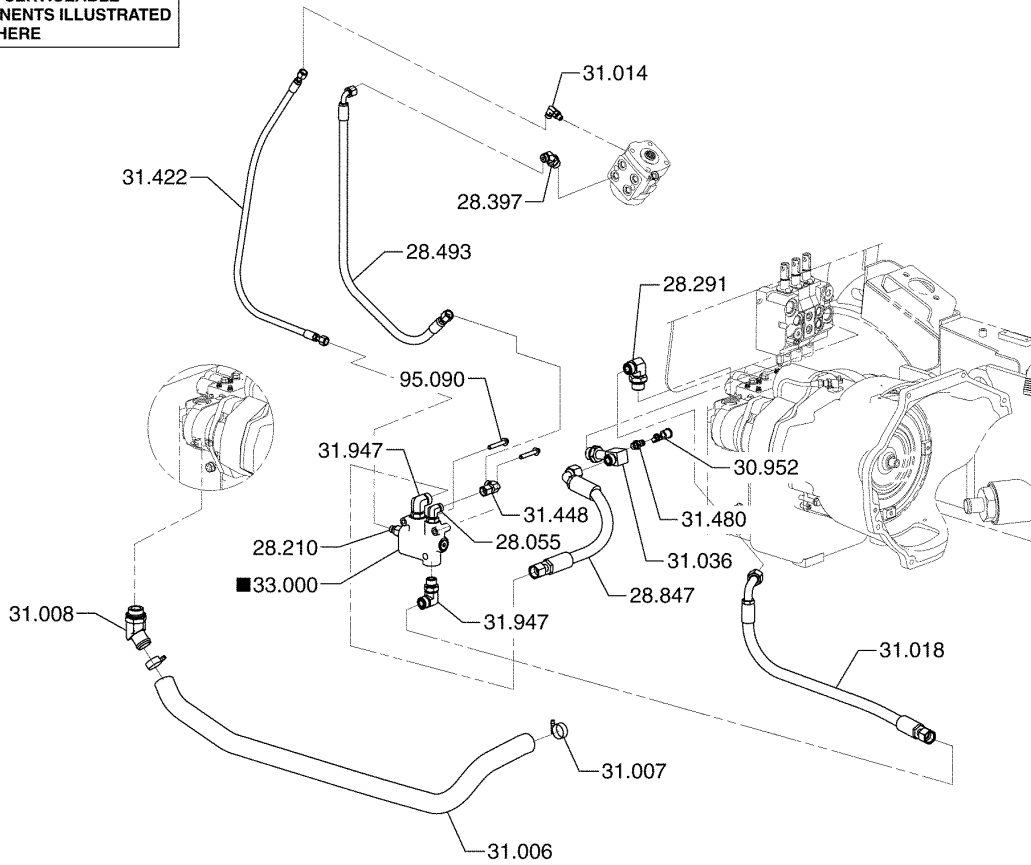

FUEL LINES

INDEX	PART NUMBER	PART NAME	NUMBER REQ
03761	1242777	BOLT use 1CM000660	4
03762	1242781	HOSE-VACUUM	1
03826	1242776	GASKET	2
03829	1242775	THROTTLE BODY	1
11213	1242759	BOLT	8
11213	1243315	WASHER	8
11213	1243317	NUT	8
11274	1242747	TRANSISTER-POWER	4
11277	935973	ENCLOSURE-POWER TRANS	1
15641	935977	HARNESS-WIRE CERTIFIED	1
62045	1242757	BRACKET-ECU	1
62205	1242764	BRACKET-INJECTOR RAIL ASSY	1
62209	935976	CLAMP-GAS FILTER	1
62256	936199	KIT-FUEL RAIL REPAIR	1
62261	936404	COIL-FUEL RAIL	4
93405	1242766	NUT use 1DM000008	2
94884	1242758	BOLT	2
94884	1245961	BOLT	2

PART NOTES:

- [1] - (V30C)
- [2] - (V35C)
- [3] - (V40SC)

COWL MOUNTING

INDEX	PART NUMBER	PART NAME	NUMBER REQ
37748	2818653	CELL RUBBER MOUNT	2
39546	8066310	COWL ASSEMBLY	1
39547	01CM01285	CAPSCREW	2
39547	18EM01224	WASHER FLAT	2
39547	42DM00012	NUT FLANGE 5	2
96307	29CM01230	BOLT	4
96317	29CM01030	BOLT	4
97154	926505	PLAIN WASHER	2

TILT

AUX 1

30.000 ASSEMBLY COMPLETE

HYDRAULIC CONTROL VALVE - 3 SPOOL

30-513

HYDRAULIC SUPPLY LINES

■ INDICATES AN ASSEMBLY HAVING SERVICEABLE COMPONENTS ILLUSTRATED ELSEWHERE

HYDRAULIC SUPPLY LINES