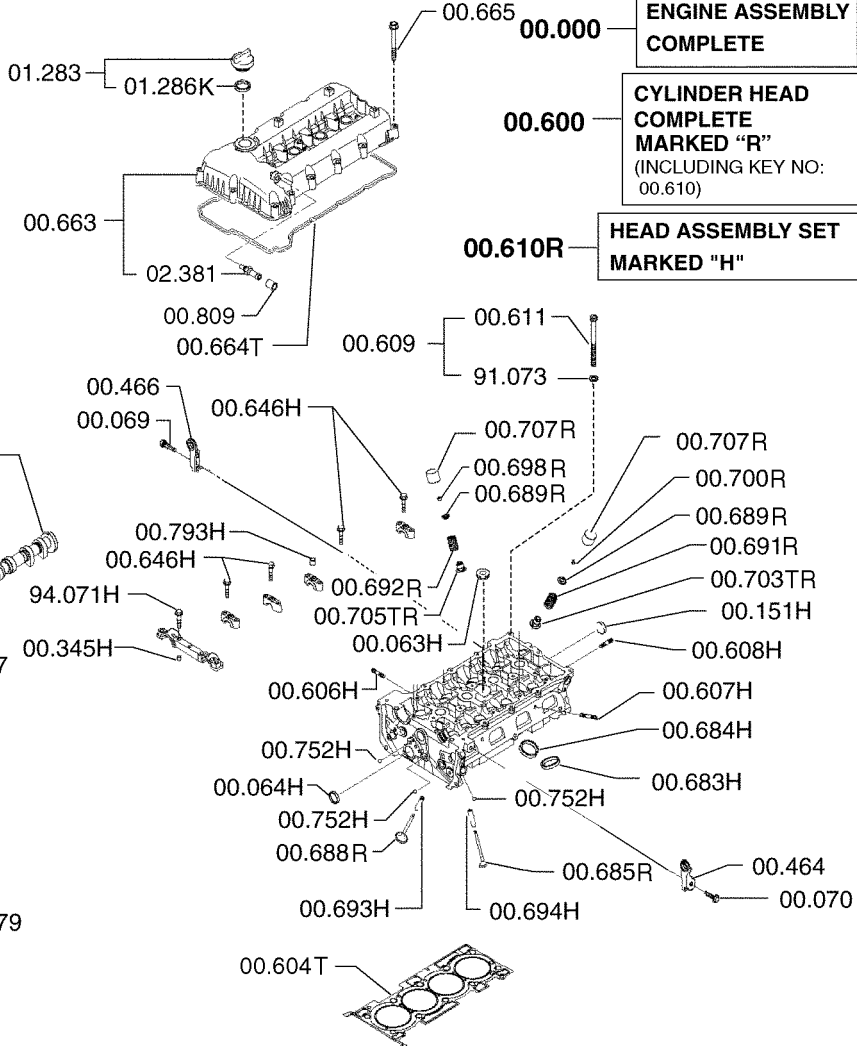

ENGINE OVERHAUL
GASKET SET
MARKED "K" 00.100

ENGINE TOP
GASKET SET
MARKED "T" 00.101K

CYLINDER HEAD & COVERS

00-690