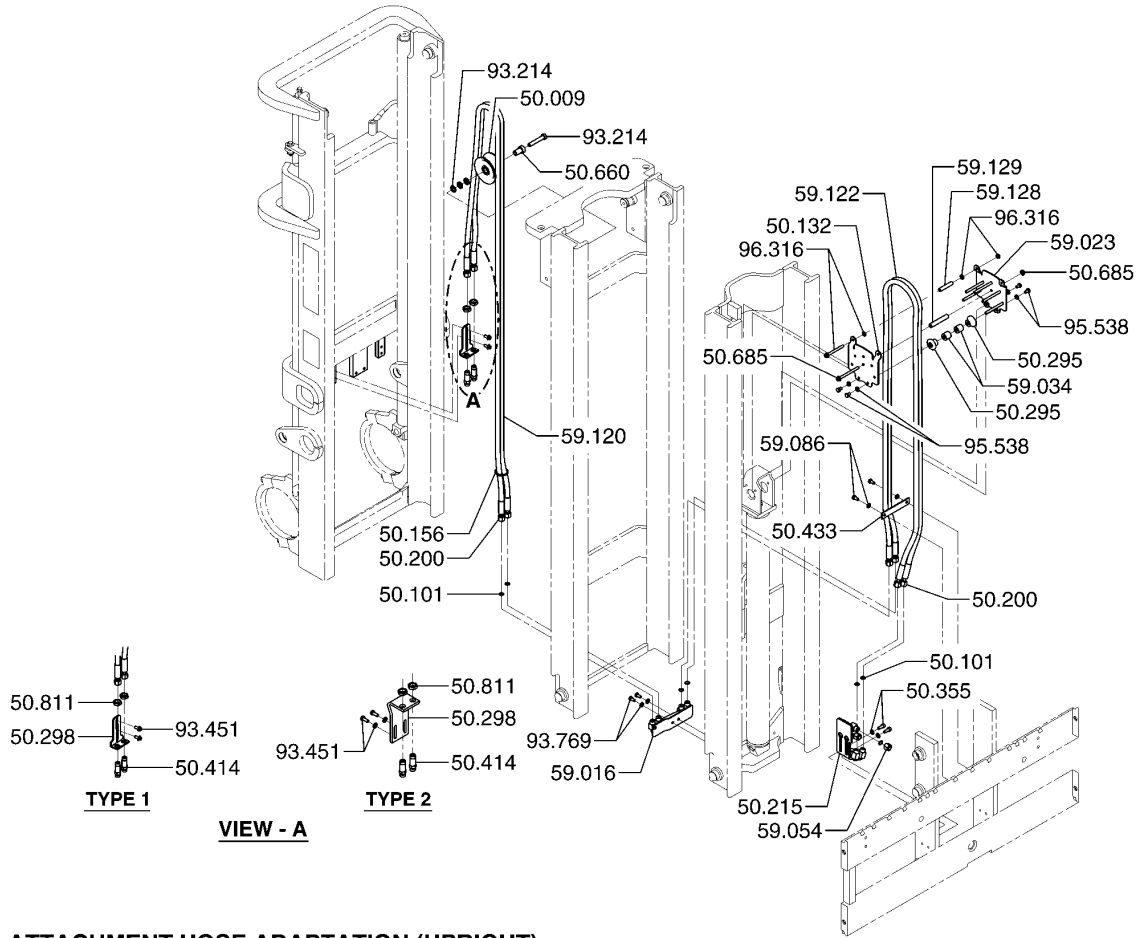

ATTACHMENT HOSE ADAPTATION (UPRIGHT)

ATTACHMENT HOSE ADAPTATION (UPRIGHT)

50-780