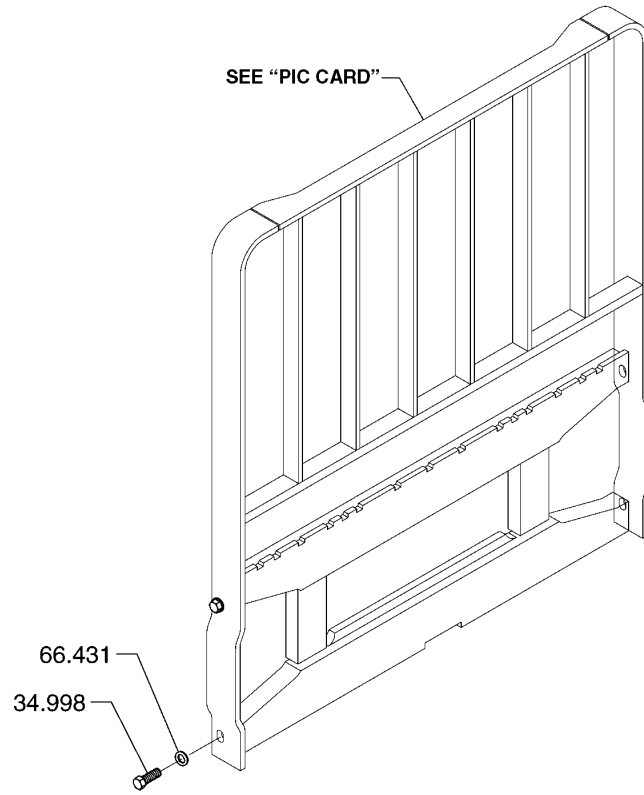

LOAD BACK REST MOUNTING

LOAD BACK REST MOUNTING

34-044