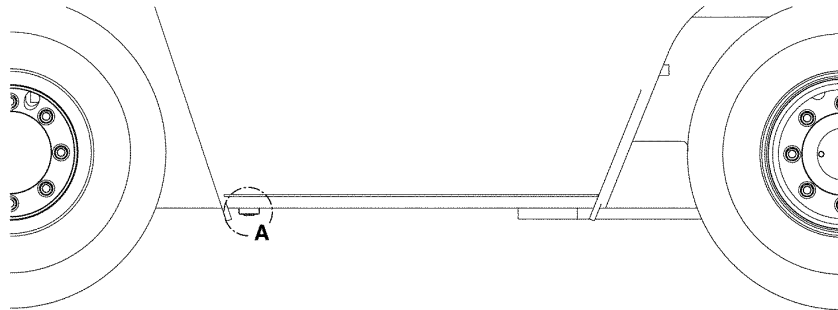

FRAME TANK BOTTOM PLUG

FRAME TANK BOTTOM PLUG

38-270