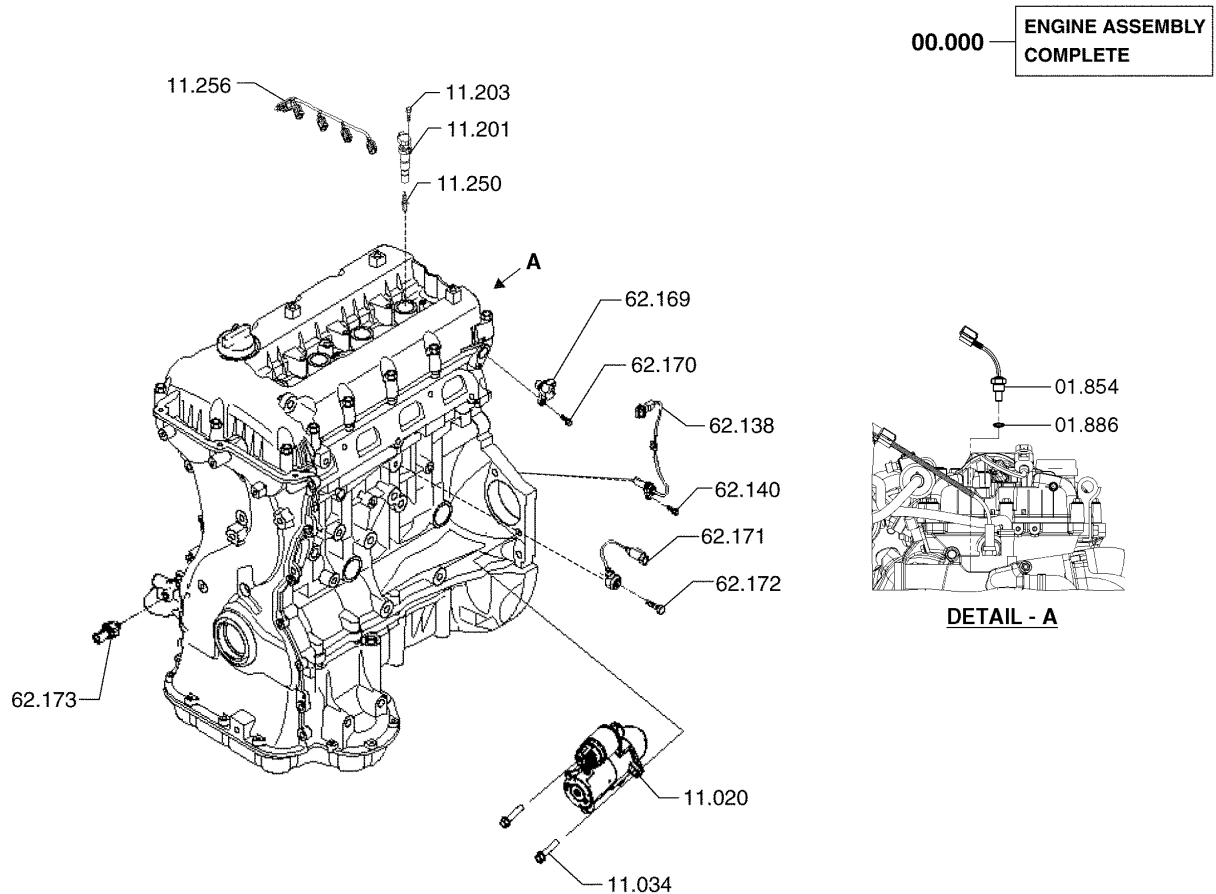

ELECTRICAL CONTROL

ELECTRICAL CONTROL

11-110