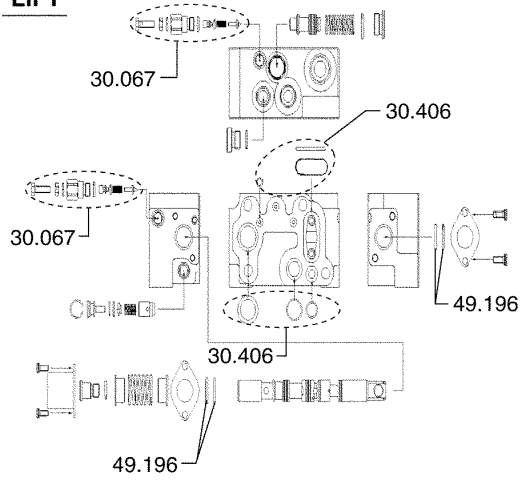

PART NOTES:

- [1] - (V30C)
- [2] - (V35C)
- [3] - (V40SC)

COWL MOUNTING

INDEX	PART NUMBER	PART NAME	NUMBER REQ
37748	2818653	CELL RUBBER MOUNT	2
39546	8066310	COWL ASSEMBLY	1
39547	01CM01285	CAPSCREW	2
39547	18EM01224	WASHER FLAT	2
39547	42DM00012	NUT FLANGE 5	2
96307	29CM01230	BOLT	4
96317	29CM01030	BOLT	4
97154	926505	PLAIN WASHER	2

■ INDICATES AN ASSEMBLY HAVING SERVICEABLE COMPONENTS ILLUSTRATED ELSEWHERE

ELECTRICAL WIRING (INSTRUMENT)

14-428

DRIVE WHEEL & TIRE (SOLID TYPE)

ASSEMBLY COMPLETE — 23.030

DRIVE WHEEL & TIRE (SOLID TYPE)

22-024

BRAKE LINES

BRAKE LINES

23-392

STEERING LINES

STEERING LINES

26-309

HYDRAULIC CONTROL VALVE - 3 SPOOL

LIFT

TILT

AUX 1

30.000 ASSEMBLY COMPLETE

HYDRAULIC CONTROL VALVE - 3 SPOOL

30-513

HYDRAULIC SUPPLY LINES

■ INDICATES AN ASSEMBLY HAVING SERVICEABLE COMPONENTS ILLUSTRATED ELSEWHERE

HYDRAULIC SUPPLY LINES