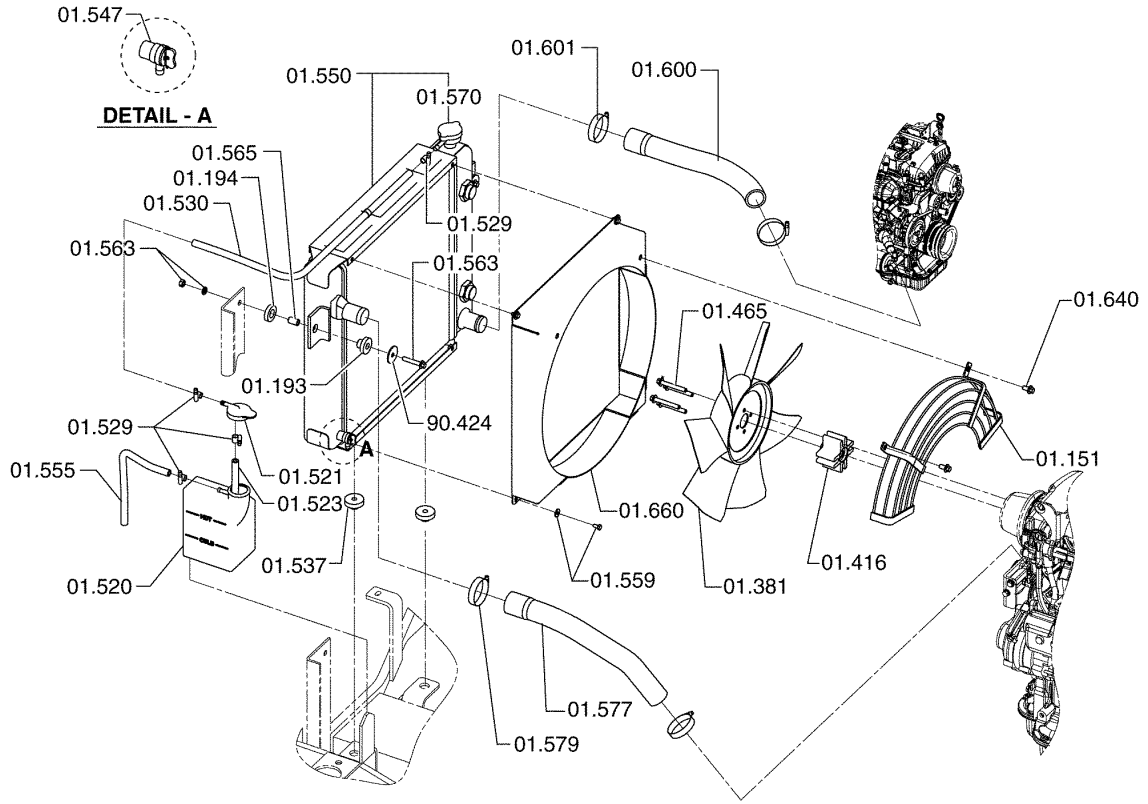

COOLING SYSTEM

COOLING SYSTEM

01-338