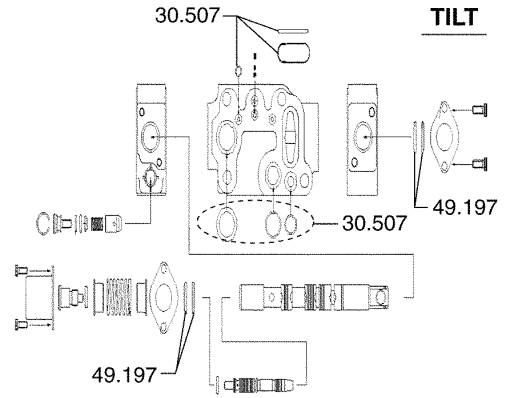

DIFFERENTIAL & DRIVE AXLE

INDEX	PART NUMBER	PART NAME	NUMBER REQ
20547	244871	SCREW	15
20554	244168	SCREW	36
20570	244893	STUD	12
20572	07JM00110	SNAP RING	2
20581	8027890	HUB	2
20586	244167	SHAFT	2
20602	2786180	SEAL	2
20608	5202018	BEARING CONE	4
20612	666697	BEARING CUP	4
20627	2800889	BREATHER SCREW IN	1
20663	244184	SPACER	2
22898	8027896	CABLE PARK BRAKE LH	1
22900	8027897	CABLE PARK BRAKE RH	1
23244	8030687	BRAKE ASSY RH	1
23245	8030688	BRAKE ASSY LH	1
23246	06EM00120	LOCKWASHER	16
23246	07CM01230	CAPSCREW	16
94940	17C000516	BOLT	8
95783	63D000008	NUT HEX	1

■ INDICATES AN ASSEMBLY HAVING SERVICEABLE COMPONENTS ILLUSTRATED ELSEWHERE

ELECTRICAL WIRING (INSTRUMENT)

14-428

DRIVE WHEEL & TIRE (SOLID TYPE)

ASSEMBLY COMPLETE — 23.030

DRIVE WHEEL & TIRE (SOLID TYPE)

22-024

BRAKE LINES

BRAKE LINES

23-392

STEERING LINES

STEERING LINES

26-309

HYDRAULIC CONTROL VALVE - 3 SPOOL

LIFT

TILT

AUX 1

30.000 ASSEMBLY COMPLETE

HYDRAULIC CONTROL VALVE - 3 SPOOL

30-513

HYDRAULIC SUPPLY LINES

■ INDICATES AN ASSEMBLY HAVING SERVICEABLE COMPONENTS ILLUSTRATED ELSEWHERE

HYDRAULIC SUPPLY LINES