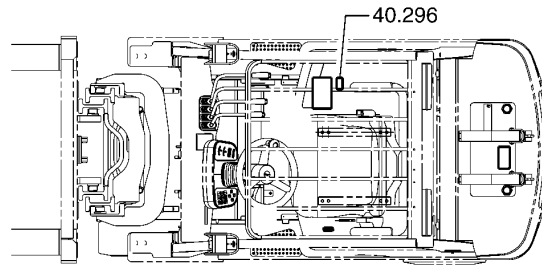

MODEL & SPECIFICATION DECALS

MODEL & SPECIFICATION DECALS

40-022