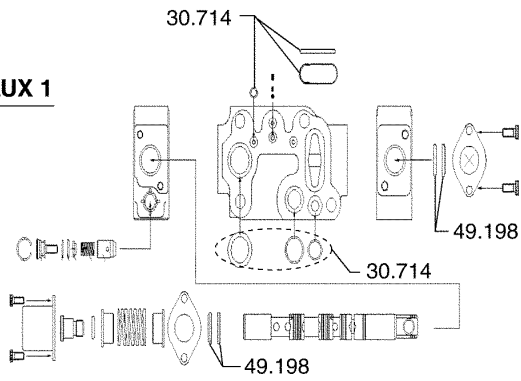

DIFFERENTIAL & DRIVE AXLE

INDEX	PART NUMBER	PART NAME	NUMBER REQ
20547	244871	SCREW	15
20554	244168	SCREW	36
20570	244893	STUD	12
20572	07JM00110	SNAP RING	2
20581	8027890	HUB	2
20586	244167	SHAFT	2
20602	2786180	SEAL	2
20608	5202018	BEARING CONE	4
20612	666697	BEARING CUP	4
20627	2800889	BREATHER SCREW IN	1
20663	244184	SPACER	2
22898	8027896	CABLE PARK BRAKE LH	1
22900	8027897	CABLE PARK BRAKE RH	1
23244	8030687	BRAKE ASSY RH	1
23245	8030688	BRAKE ASSY LH	1
23246	06EM00120	LOCKWASHER	16
23246	07CM01230	CAPSCREW	16
94940	17C000516	BOLT	8
95783	63D000008	NUT HEX	1

■ INDICATES AN ASSEMBLY HAVING SERVICEABLE COMPONENTS ILLUSTRATED ELSEWHERE

ELECTRICAL WIRING (INSTRUMENT)

14-428

DRIVE WHEEL & TIRE (SOLID TYPE)

ASSEMBLY COMPLETE — 23.030

DRIVE WHEEL & TIRE (SOLID TYPE)

22-024

BRAKE LINES

BRAKE LINES

23-392

STEERING LINES

STEERING LINES

26-309

HYDRAULIC CONTROL VALVE - 3 SPOOL

LIFT

TILT

AUX 1

30.000 ASSEMBLY COMPLETE

HYDRAULIC CONTROL VALVE - 3 SPOOL

30-513

HYDRAULIC SUPPLY LINES

■ INDICATES AN ASSEMBLY HAVING SERVICEABLE COMPONENTS ILLUSTRATED ELSEWHERE

HYDRAULIC SUPPLY LINES