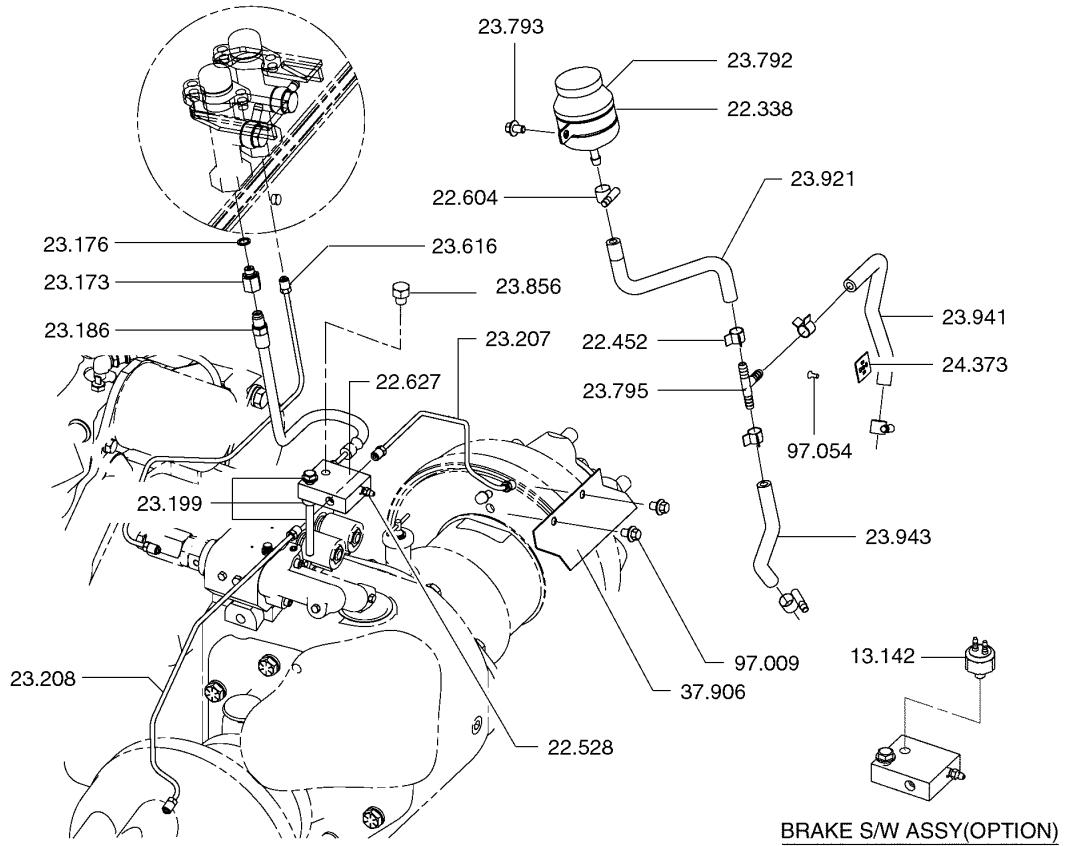

BRAKE LINES

BRAKE LINES

23-392