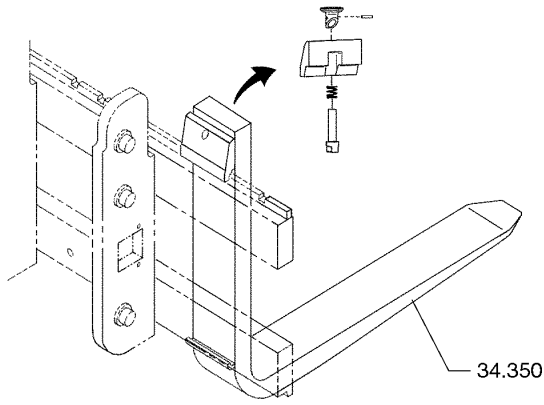

FORK

**FORK STOP
PIN KIT** — 34.359

KNOB TYPE - CASCADE