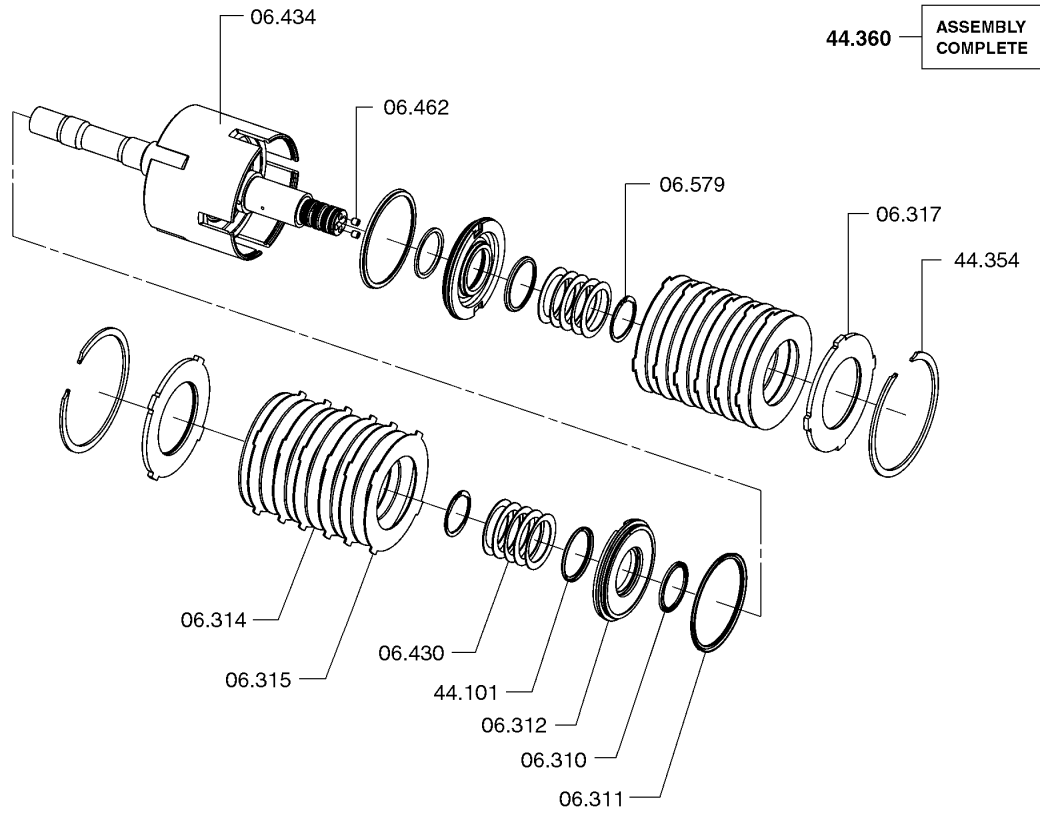

TRANSMISSION CLUTCH PACK

TRANSMISSION CLUTCH PACK

06-113