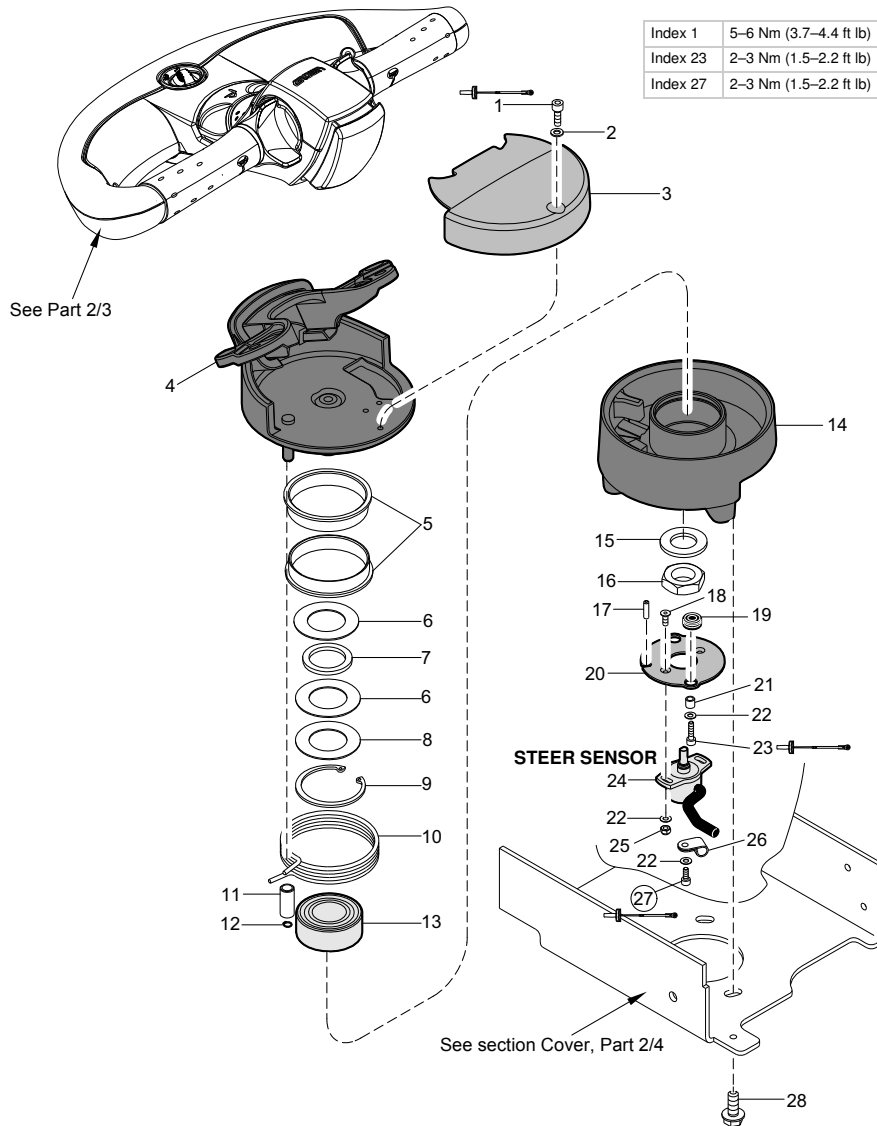

CLICK HERE TO **DOWNLOAD** THE COMPLETE MANUAL

Side Panels and Sensors, for Australia and New Zealand only

Cover, Part 1/4 (QuickPick Remote)

Tube / Hose Diagram, TL/TF Mast

INDEX	PART NUMBER	PART NAME	NUMBER REQ
1	827880	HYDRAULIC SENSOR HT-PD 824820	1
2	830025	ADAPTER	1
3	832416	Hose	1
4	064279-007	ORFS ORB ADAPTER	1
	064279-010	ORFS ORB ADAPTER	1
5	064279-010	ORFS ORB ADAPTER	1
6	832418	Pipe	1
7	064279-008	ORFS ORB ADAPTER	1
8	832417-001	Hose	1
	832417-002	Hose	1
9	064355-008	BULKHEAD STRAIGHT ORFS -8	1
10	064325-008	NUT BULKHEAD ORFS	1
11	050006-054	SCREW	2
12	050009-025	WASHER 10.5X30X2.5 FLAT	4
13	093786-001	MOUNT VIBRATION	2
14	837675	Reservoir Bracket	1
15	837674	Bezel	1

Brake

INDEX	PART NUMBER	PART NAME	NUMBER REQ
1	829750-046-20-1	BRAKE 46 NM	1
	834545	Brake Kit	1
	837400	PLUG PIPE	1

DC/DC Converter

Index 1	40–45 Nm (29.5–33.2 ft lb)
Index 8	4–5 Nm (3–3.7 ft lb)
Index 14	33–38 Nm (24–28 ft lb)
Index 15	20–25 Nm (14.8–18.5 ft lb)

X10® Handle, Part 1/3

Dashboard Panel, QuickPick® Remote

Switch, Pick Position Control™

See section
Side Pocket and
Handle, Backrest

Index 11	0.17 Nm (0.1 ft lb)
Index 2	0.4 Nm (0.3 ft lb)
Index 7	2.9 Nm (2.1 ft lb)
Index 5	1 Nm (0.7 ft lb)
Index 16	5–6 Nm (3.7–4.4 ft lb)
Index 18	4 Nm (3.0 ft lb)
Index 19	5–6 Nm (3.7–4.4 ft lb)
Index 26	5–6 Nm (3.7–4.4 ft lb)
Index 27	2–3 Nm (1.5–2.2 ft lb)