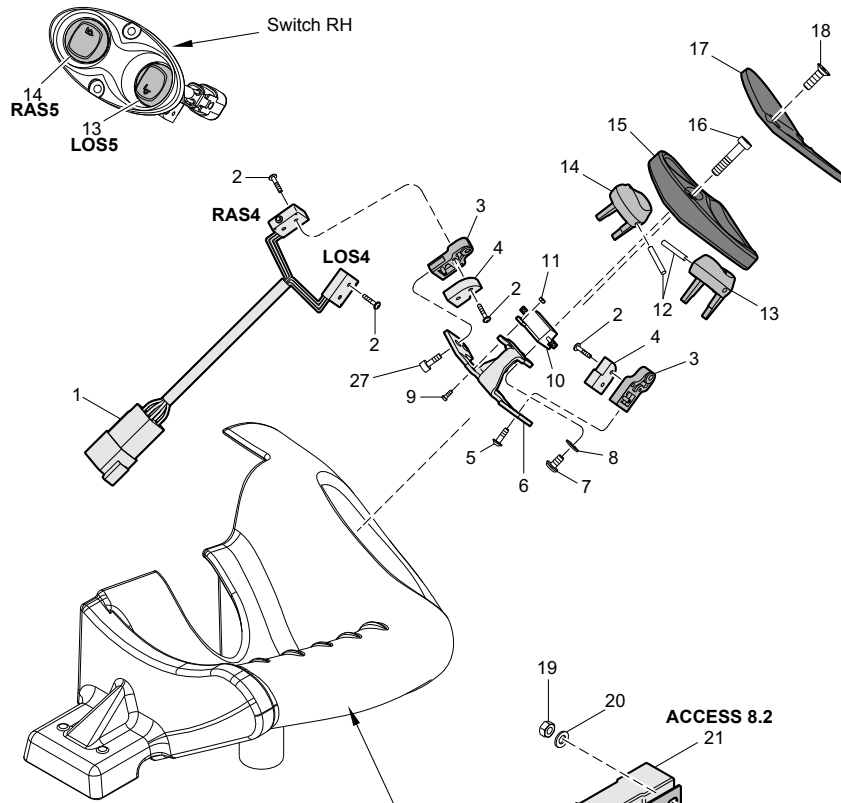

CLICK HERE TO **DOWNLOAD** THE COMPLETE MANUAL

Side Panels and Sensors, for Australia and New Zealand only

Cover, Part 1/4 (QuickPick Remote)

Tube / Hose Diagram, TL/TF Mast

INDEX	PART NUMBER	PART NAME	NUMBER REQ
1	827880	HYDRAULIC SENSOR HT-PD 824820	1
2	830025	ADAPTER	1
3	832416	Hose	1
4	064279-007	ORFS ORB ADAPTER	1
	064279-010	ORFS ORB ADAPTER	1
5	064279-010	ORFS ORB ADAPTER	1
6	832418	Pipe	1
7	064279-008	ORFS ORB ADAPTER	1
8	832417-001	Hose	1
	832417-002	Hose	1
9	064355-008	BULKHEAD STRAIGHT ORFS -8	1
10	064325-008	NUT BULKHEAD ORFS	1
11	050006-054	SCREW	2
12	050009-025	WASHER 10.5X30X2.5 FLAT	4
13	093786-001	MOUNT VIBRATION	2
14	837675	Reservoir Bracket	1
15	837674	Bezel	1

Brake

INDEX	PART NUMBER	PART NAME	NUMBER REQ
1	829750-046-20-1	BRAKE 46 NM	1
	834545	Brake Kit	1
	837400	PLUG PIPE	1

DC/DC Converter

Index 1	40–45 Nm (29.5–33.2 ft lb)
Index 8	4–5 Nm (3–3.7 ft lb)
Index 14	33–38 Nm (24–28 ft lb)
Index 15	20–25 Nm (14.8–18.5 ft lb)

X10® Handle, Part 1/3

Dashboard Panel, QuickPick® Remote

Switch, Pick Position Control™

See section
Side Pocket and
Handle, Backrest

Index 11	0.17 Nm (0.1 ft lb)
Index 2	0.4 Nm (0.3 ft lb)
Index 7	2.9 Nm (2.1 ft lb)
Index 5	1 Nm (0.7 ft lb)
Index 16	5–6 Nm (3.7–4.4 ft lb)
Index 18	4 Nm (3.0 ft lb)
Index 19	5–6 Nm (3.7–4.4 ft lb)
Index 26	5–6 Nm (3.7–4.4 ft lb)
Index 27	2–3 Nm (1.5–2.2 ft lb)