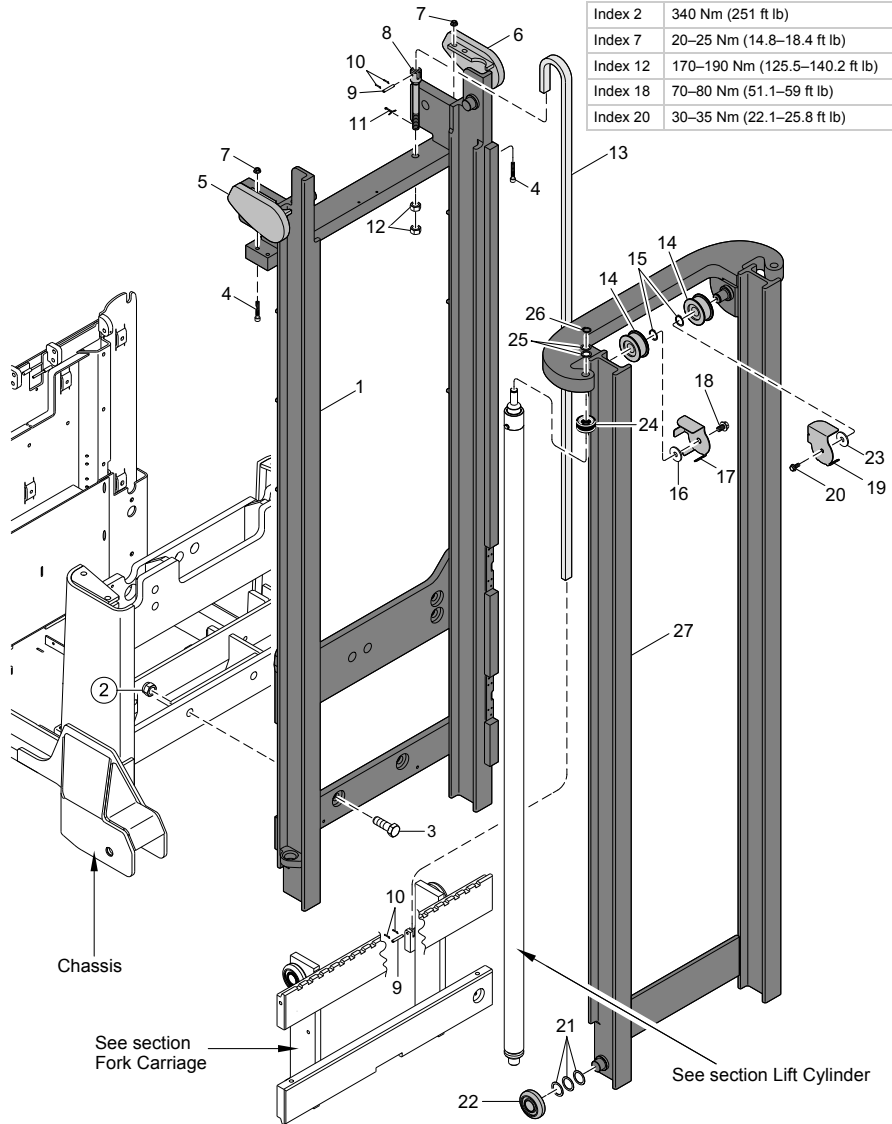

Traction Motor

Steer Head

Fork Carriage, TF Mast

Index 3	115–130 Nm (84.9–96 ft lb)
Index 8	20–25 Nm (14.8–18.5 ft lb)
Index 9	70–75 Nm (51.7–65.4 ft lb)

TL Mast

Mast Guard

NT Mast			
Lift Height	Index 1	Mast Guard, Complete	Index 6
800 mm	832459-004	832460-005	-----
1430 mm	832459-005	832460-006	-----
1780 mm	832459-006	832460-007	-----