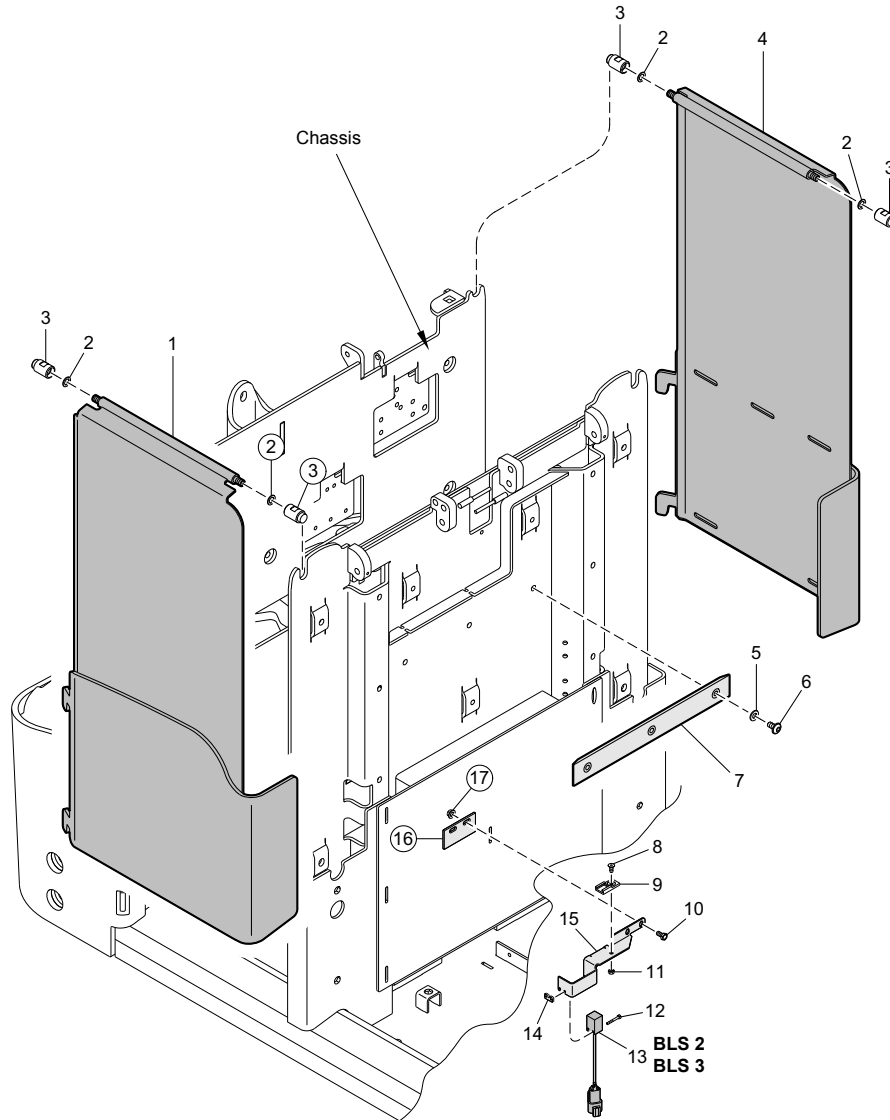

CLICK HERE TO **DOWNLOAD** THE COMPLETE MANUAL

Side Panels and Sensors, for Australia and New Zealand only

Cover, Part 1/4 (QuickPick Remote)

Tube / Hose Diagram, TL/TF Mast

INDEX	PART NUMBER	PART NAME	NUMBER REQ
1	827880	HYDRAULIC SENSOR HT-PD 824820	1
2	830025	ADAPTER	1
3	832416	Hose	1
4	064279-007	ORFS ORB ADAPTER	1
	064279-010	ORFS ORB ADAPTER	1
5	064279-010	ORFS ORB ADAPTER	1
6	832418	Pipe	1
7	064279-008	ORFS ORB ADAPTER	1
8	832417-001	Hose	1
	832417-002	Hose	1
9	064355-008	BULKHEAD STRAIGHT ORFS -8	1
10	064325-008	NUT BULKHEAD ORFS	1
11	050006-054	SCREW	2
12	050009-025	WASHER 10.5X30X2.5 FLAT	4
13	093786-001	MOUNT VIBRATION	2
14	837675	Reservoir Bracket	1
15	837674	Bezel	1

Brake

INDEX	PART NUMBER	PART NAME	NUMBER REQ
1	829750-046-20-1	BRAKE 46 NM	1
	834545	Brake Kit	1
	837400	PLUG PIPE	1

DC/DC Converter

Index 1	40–45 Nm (29.5–33.2 ft lb)
Index 8	4–5 Nm (3–3.7 ft lb)
Index 14	33–38 Nm (24–28 ft lb)
Index 15	20–25 Nm (14.8–18.5 ft lb)

X10® Handle, Part 1/3

Dashboard Panel, QuickPick® Remote

Switch, Pick Position Control™

See section
Side Pocket and
Handle, Backrest

Index 11	0.17 Nm (0.1 ft lb)
Index 2	0.4 Nm (0.3 ft lb)
Index 7	2.9 Nm (2.1 ft lb)
Index 5	1 Nm (0.7 ft lb)
Index 16	5–6 Nm (3.7–4.4 ft lb)
Index 18	4 Nm (3.0 ft lb)
Index 19	5–6 Nm (3.7–4.4 ft lb)
Index 26	5–6 Nm (3.7–4.4 ft lb)
Index 27	2–3 Nm (1.5–2.2 ft lb)