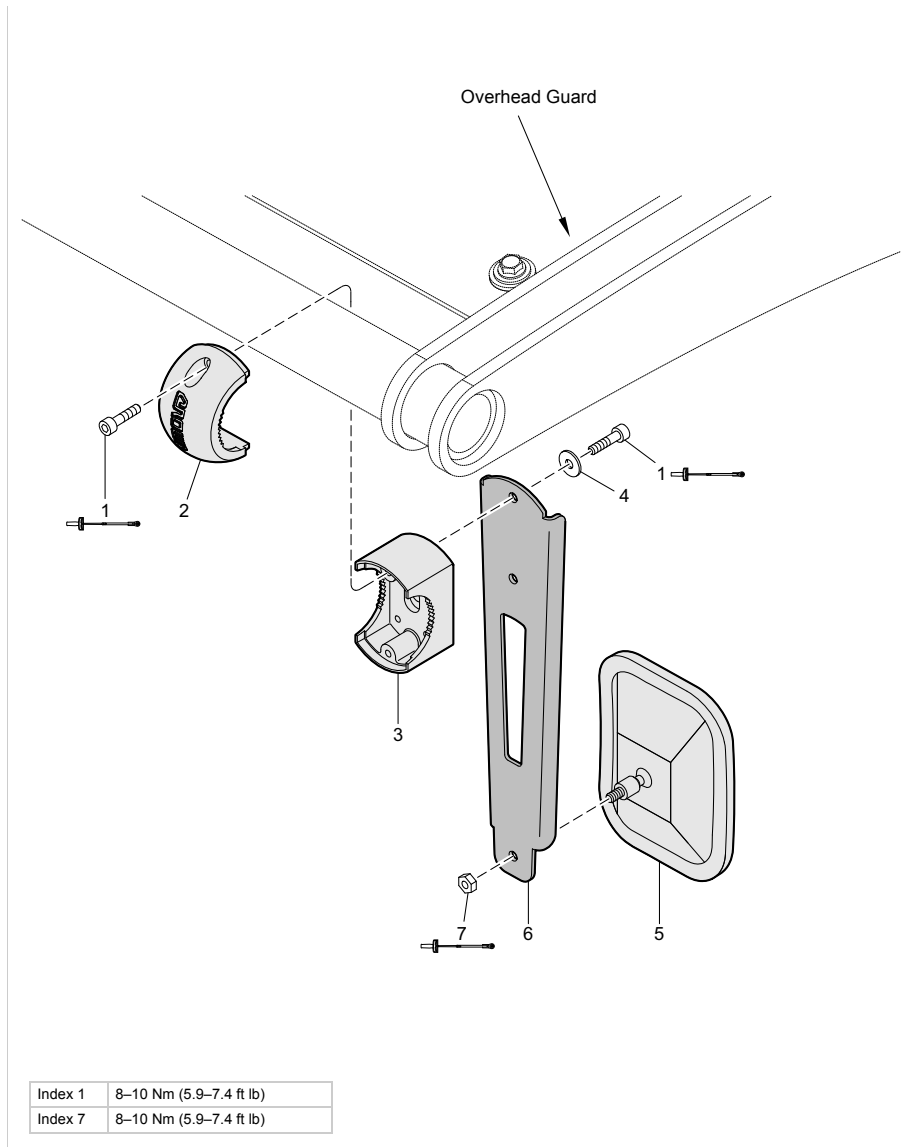

Rearview Mirror, TL/TF Mast