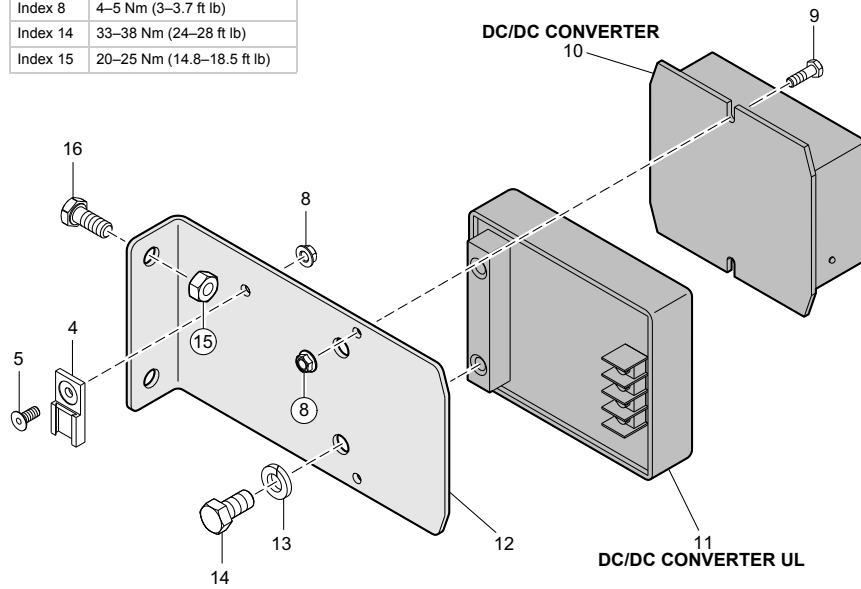

CLICK HERE TO **DOWNLOAD** THE COMPLETE MANUAL

Side Panels and Sensors, for Australia and New Zealand only

Cover, Part 1/4 (QuickPick Remote)

Tube / Hose Diagram, TL/TF Mast

INDEX	PART NUMBER	PART NAME	NUMBER REQ
1	827880	HYDRAULIC SENSOR HT-PD 824820	1
2	830025	ADAPTER	1
3	832416	Hose	1
4	064279-007	ORFS ORB ADAPTER	1
	064279-010	ORFS ORB ADAPTER	1
5	064279-010	ORFS ORB ADAPTER	1
6	832418	Pipe	1
7	064279-008	ORFS ORB ADAPTER	1
8	832417-001	Hose	1
	832417-002	Hose	1
9	064355-008	BULKHEAD STRAIGHT ORFS -8	1
10	064325-008	NUT BULKHEAD ORFS	1
11	050006-054	SCREW	2
12	050009-025	WASHER 10.5X30X2.5 FLAT	4
13	093786-001	MOUNT VIBRATION	2
14	837675	Reservoir Bracket	1
15	837674	Bezel	1

Brake

INDEX	PART NUMBER	PART NAME	NUMBER REQ
1	829750-046-20-1	BRAKE 46 NM	1
	834545	Brake Kit	1
	837400	PLUG PIPE	1

DC/DC Converter

Index 1	40–45 Nm (29.5–33.2 ft lb)
Index 8	4–5 Nm (3–3.7 ft lb)
Index 14	33–38 Nm (24–28 ft lb)
Index 15	20–25 Nm (14.8–18.5 ft lb)

X10® Handle, Part 1/3

Dashboard Panel, QuickPick® Remote

Switch, Pick Position Control™

See section
Side Pocket and
Handle, Backrest

Index 11	0.17 Nm (0.1 ft lb)
Index 2	0.4 Nm (0.3 ft lb)
Index 7	2.9 Nm (2.1 ft lb)
Index 5	1 Nm (0.7 ft lb)
Index 16	5–6 Nm (3.7–4.4 ft lb)
Index 18	4 Nm (3.0 ft lb)
Index 19	5–6 Nm (3.7–4.4 ft lb)
Index 26	5–6 Nm (3.7–4.4 ft lb)
Index 27	2–3 Nm (1.5–2.2 ft lb)