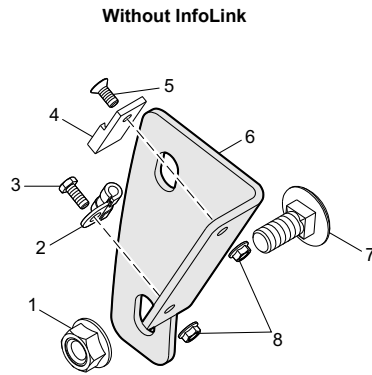

CLICK HERE TO **DOWNLOAD** THE COMPLETE MANUAL

Side Panels and Sensors, for Australia and New Zealand only

Cover, Part 1/4 (QuickPick Remote)

Tube / Hose Diagram, TL/TF Mast

INDEX	PART NUMBER	PART NAME	NUMBER REQ
1	827880	HYDRAULIC SENSOR HT-PD 824820	1
2	830025	ADAPTER	1
3	832416	Hose	1
4	064279-007	ORFS ORB ADAPTER	1
	064279-010	ORFS ORB ADAPTER	1
5	064279-010	ORFS ORB ADAPTER	1
6	832418	Pipe	1
7	064279-008	ORFS ORB ADAPTER	1
8	832417-001	Hose	1
	832417-002	Hose	1
9	064355-008	BULKHEAD STRAIGHT ORFS -8	1
10	064325-008	NUT BULKHEAD ORFS	1
11	050006-054	SCREW	2
12	050009-025	WASHER 10.5X30X2.5 FLAT	4
13	093786-001	MOUNT VIBRATION	2
14	837675	Reservoir Bracket	1
15	837674	Bezel	1

Brake

INDEX	PART NUMBER	PART NAME	NUMBER REQ
1	829750-046-20-1	BRAKE 46 NM	1
	834545	Brake Kit	1
	837400	PLUG PIPE	1

DC/DC Converter

Index 1	40–45 Nm (29.5–33.2 ft lb)
Index 8	4–5 Nm (3–3.7 ft lb)
Index 14	33–38 Nm (24–28 ft lb)
Index 15	20–25 Nm (14.8–18.5 ft lb)