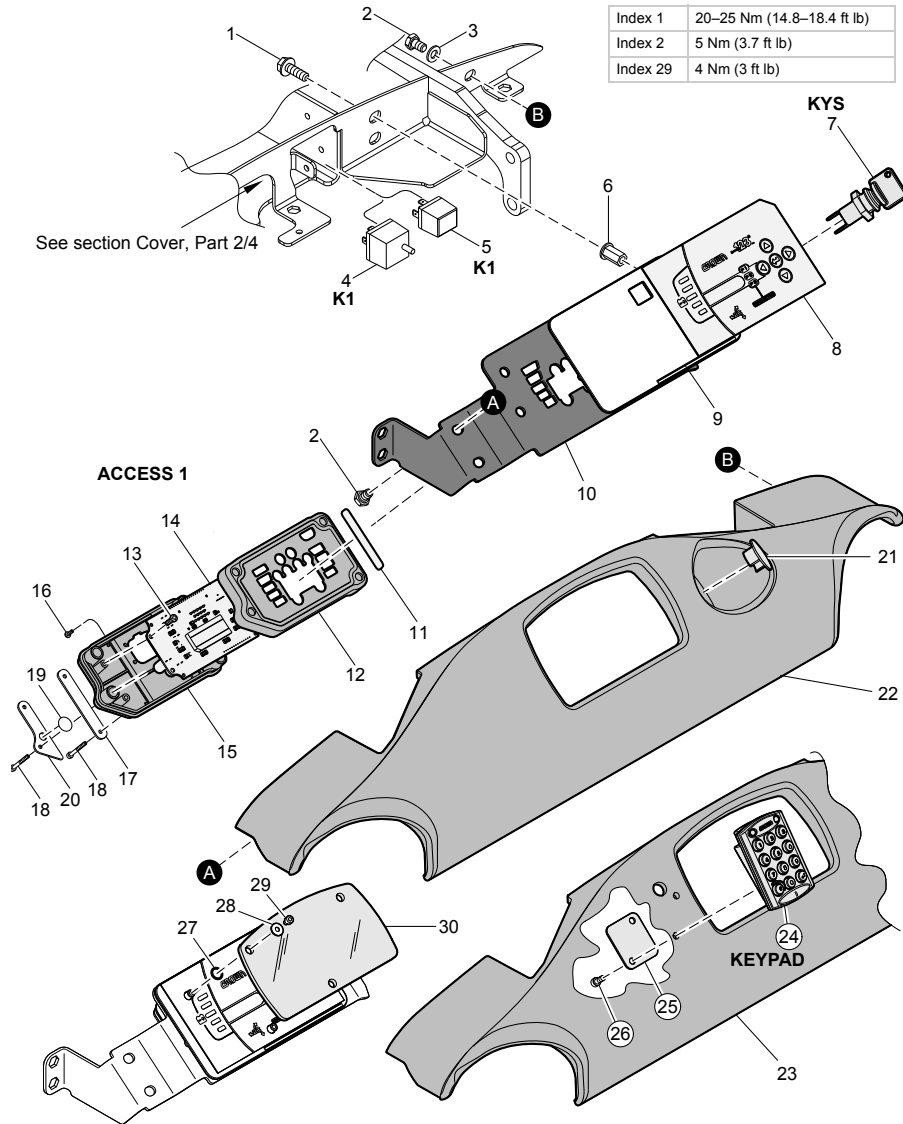

CLICK HERE TO **DOWNLOAD** THE COMPLETE MANUAL

Side Panels and Sensors, for Australia and New Zealand only

Cover, Part 1/4 (QuickPick Remote)

Tube / Hose Diagram, TL/TF Mast

INDEX	PART NUMBER	PART NAME	NUMBER REQ
1	827880	HYDRAULIC SENSOR HT-PD 824820	1
2	830025	ADAPTER	1
3	832416	Hose	1
4	064279-007	ORFS ORB ADAPTER	1
	064279-010	ORFS ORB ADAPTER	1
5	064279-010	ORFS ORB ADAPTER	1
6	832418	Pipe	1
7	064279-008	ORFS ORB ADAPTER	1
8	832417-001	Hose	1
	832417-002	Hose	1
9	064355-008	BULKHEAD STRAIGHT ORFS -8	1
10	064325-008	NUT BULKHEAD ORFS	1
11	050006-054	SCREW	2
12	050009-025	WASHER 10.5X30X2.5 FLAT	4
13	093786-001	MOUNT VIBRATION	2
14	837675	Reservoir Bracket	1
15	837674	Bezel	1

Brake

INDEX	PART NUMBER	PART NAME	NUMBER REQ
1	829750-046-20-1	BRAKE 46 NM	1
	834545	Brake Kit	1
	837400	PLUG PIPE	1

DC/DC Converter

Index 1	40–45 Nm (29.5–33.2 ft lb)
Index 8	4–5 Nm (3–3.7 ft lb)
Index 14	33–38 Nm (24–28 ft lb)
Index 15	20–25 Nm (14.8–18.5 ft lb)

X10® Handle, Part 1/3

Dashboard Panel, QuickPick® Remote

Switch, Pick Position Control™

See section
Side Pocket and
Handle, Backrest

Index 11	0.17 Nm (0.1 ft lb)
Index 2	0.4 Nm (0.3 ft lb)
Index 7	2.9 Nm (2.1 ft lb)
Index 5	1 Nm (0.7 ft lb)
Index 16	5–6 Nm (3.7–4.4 ft lb)
Index 18	4 Nm (3.0 ft lb)
Index 19	5–6 Nm (3.7–4.4 ft lb)
Index 26	5–6 Nm (3.7–4.4 ft lb)
Index 27	2–3 Nm (1.5–2.2 ft lb)