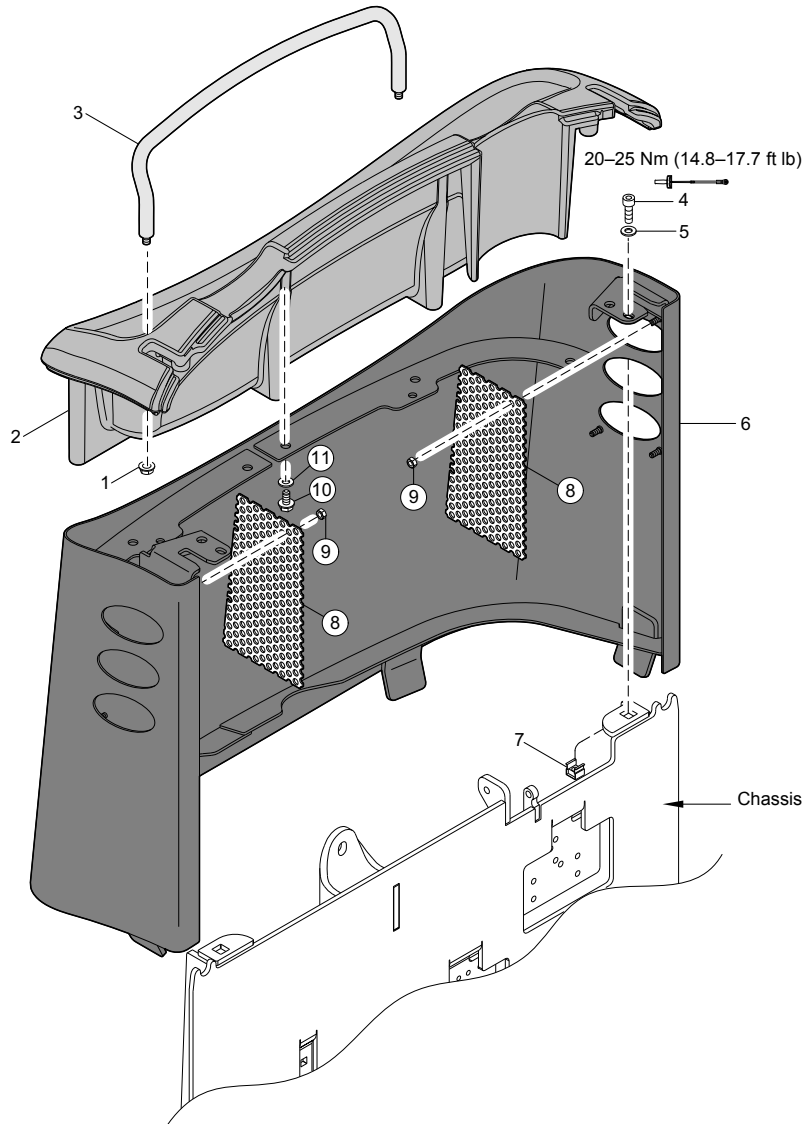

CLICK HERE TO **DOWNLOAD** THE COMPLETE MANUAL

Side Panels and Sensors, for Australia and New Zealand only

Cover, Part 1/4 (QuickPick Remote)

Tube / Hose Diagram, TL/TF Mast

INDEX	PART NUMBER	PART NAME	NUMBER REQ
1	827880	HYDRAULIC SENSOR HT-PD 824820	1
2	830025	ADAPTER	1
3	832416	Hose	1
4	064279-007	ORFS ORB ADAPTER	1
	064279-010	ORFS ORB ADAPTER	1
5	064279-010	ORFS ORB ADAPTER	1
6	832418	Pipe	1
7	064279-008	ORFS ORB ADAPTER	1
8	832417-001	Hose	1
	832417-002	Hose	1
9	064355-008	BULKHEAD STRAIGHT ORFS -8	1
10	064325-008	NUT BULKHEAD ORFS	1
11	050006-054	SCREW	2
12	050009-025	WASHER 10.5X30X2.5 FLAT	4
13	093786-001	MOUNT VIBRATION	2
14	837675	Reservoir Bracket	1
15	837674	Bezel	1

Brake

INDEX	PART NUMBER	PART NAME	NUMBER REQ
1	829750-046-20-1	BRAKE 46 NM	1
	834545	Brake Kit	1
	837400	PLUG PIPE	1

DC/DC Converter

Index 1	40–45 Nm (29.5–33.2 ft lb)
Index 8	4–5 Nm (3–3.7 ft lb)
Index 14	33–38 Nm (24–28 ft lb)
Index 15	20–25 Nm (14.8–18.5 ft lb)

X10® Handle, Part 1/3

Dashboard Panel, QuickPick® Remote

Switch, Pick Position Control™

See section
Side Pocket and
Handle, Backrest

Index 11	0.17 Nm (0.1 ft lb)
Index 2	0.4 Nm (0.3 ft lb)
Index 7	2.9 Nm (2.1 ft lb)
Index 5	1 Nm (0.7 ft lb)
Index 16	5–6 Nm (3.7–4.4 ft lb)
Index 18	4 Nm (3.0 ft lb)
Index 19	5–6 Nm (3.7–4.4 ft lb)
Index 26	5–6 Nm (3.7–4.4 ft lb)
Index 27	2–3 Nm (1.5–2.2 ft lb)