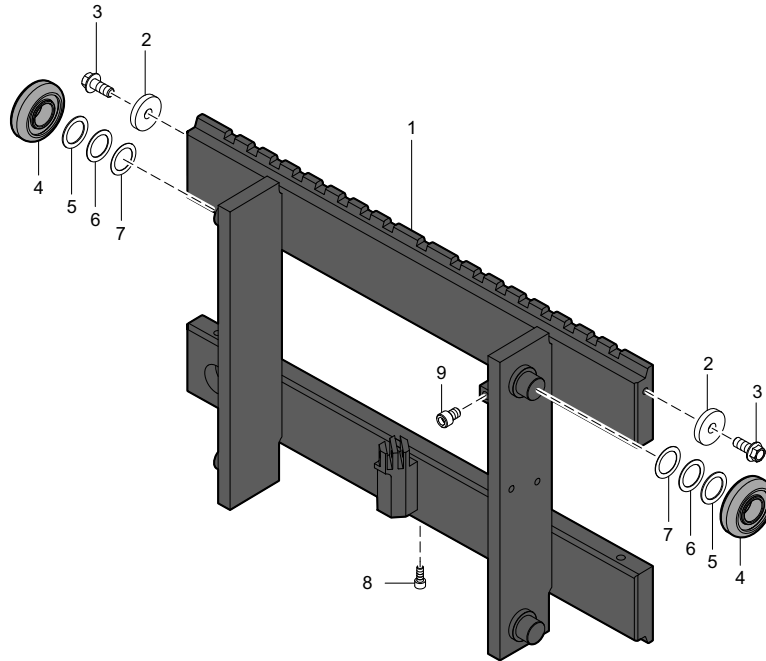

Traction Motor

Steer Head

Fork Carriage, TF Mast

Index 3	115–130 Nm (84.9–96 ft lb)
Index 8	20–25 Nm (14.8–18.5 ft lb)
Index 9	70–75 Nm (51.7–65.4 ft lb)

TL Mast

Mast Guard

NT Mast			
Lift Height	Index 1	Mast Guard, Complete	Index 6
800 mm	832459-004	832460-005	-----
1430 mm	832459-005	832460-006	-----
1780 mm	832459-006	832460-007	-----