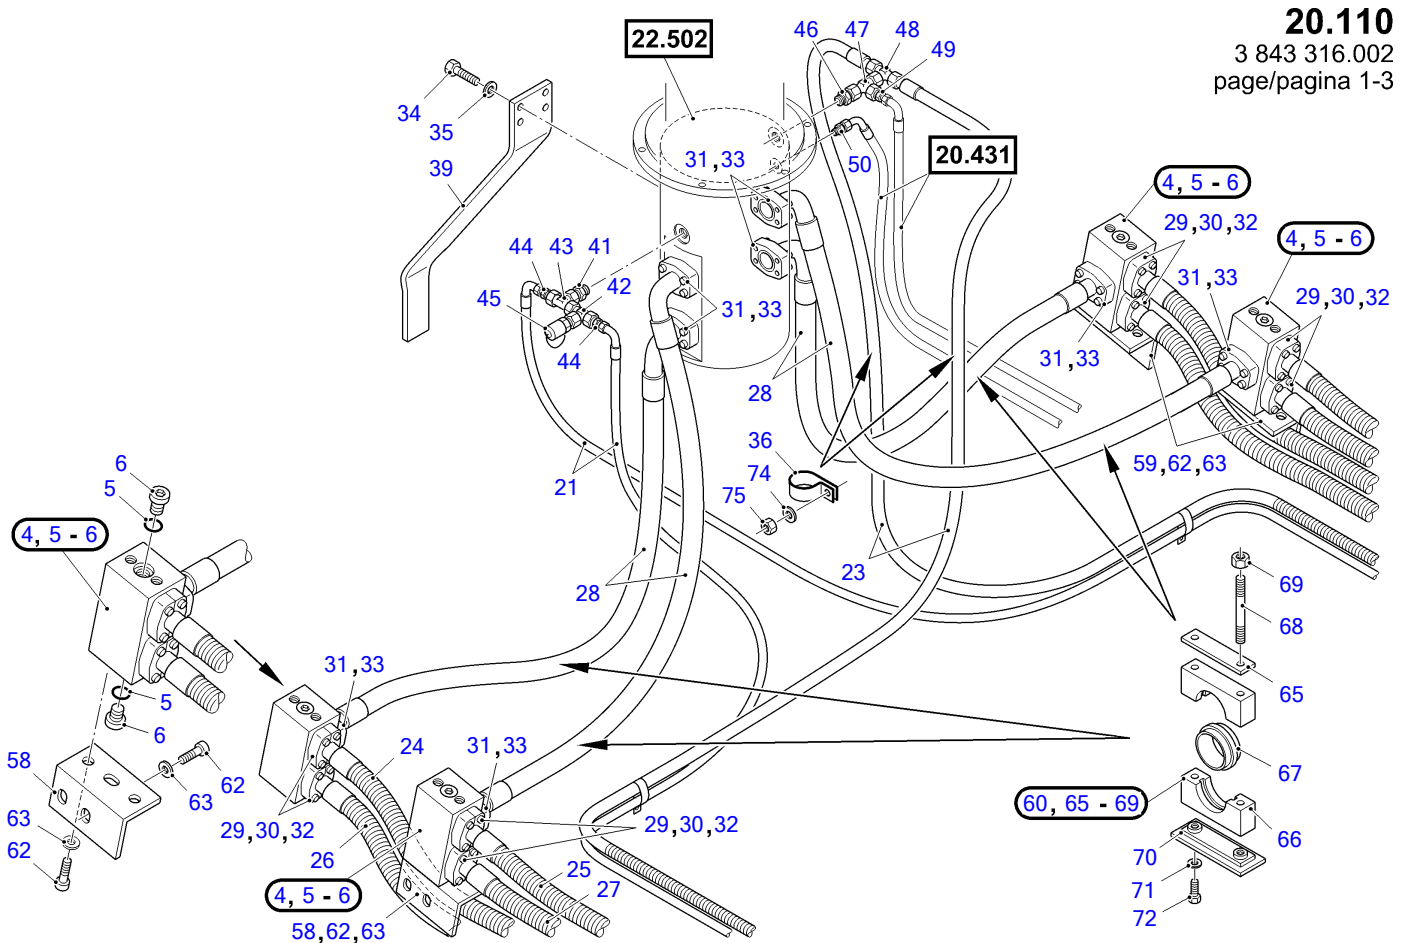

6030 FS	RH120E 120247	HYDRAULIC SYSTEM DRIVING HYDRAULIKANLAGE FAHREN	20110 3843316 - 002

20.110
3 843 316.002
page/pagina 1-3