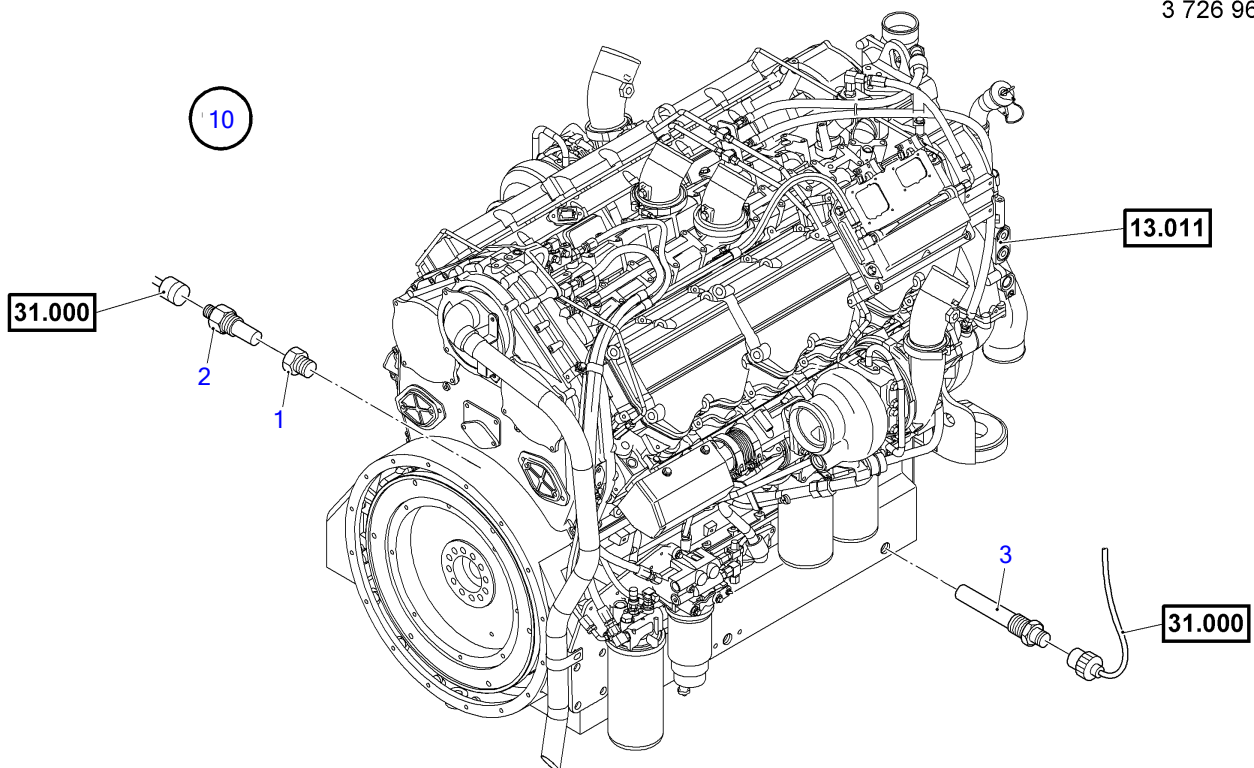

6030 FS	RH120E 120247	PREHEATING ENGINE OIL VORWAERMUNG MOTOROEL	13450 3726962 - 000

13.450
3 726 962.000