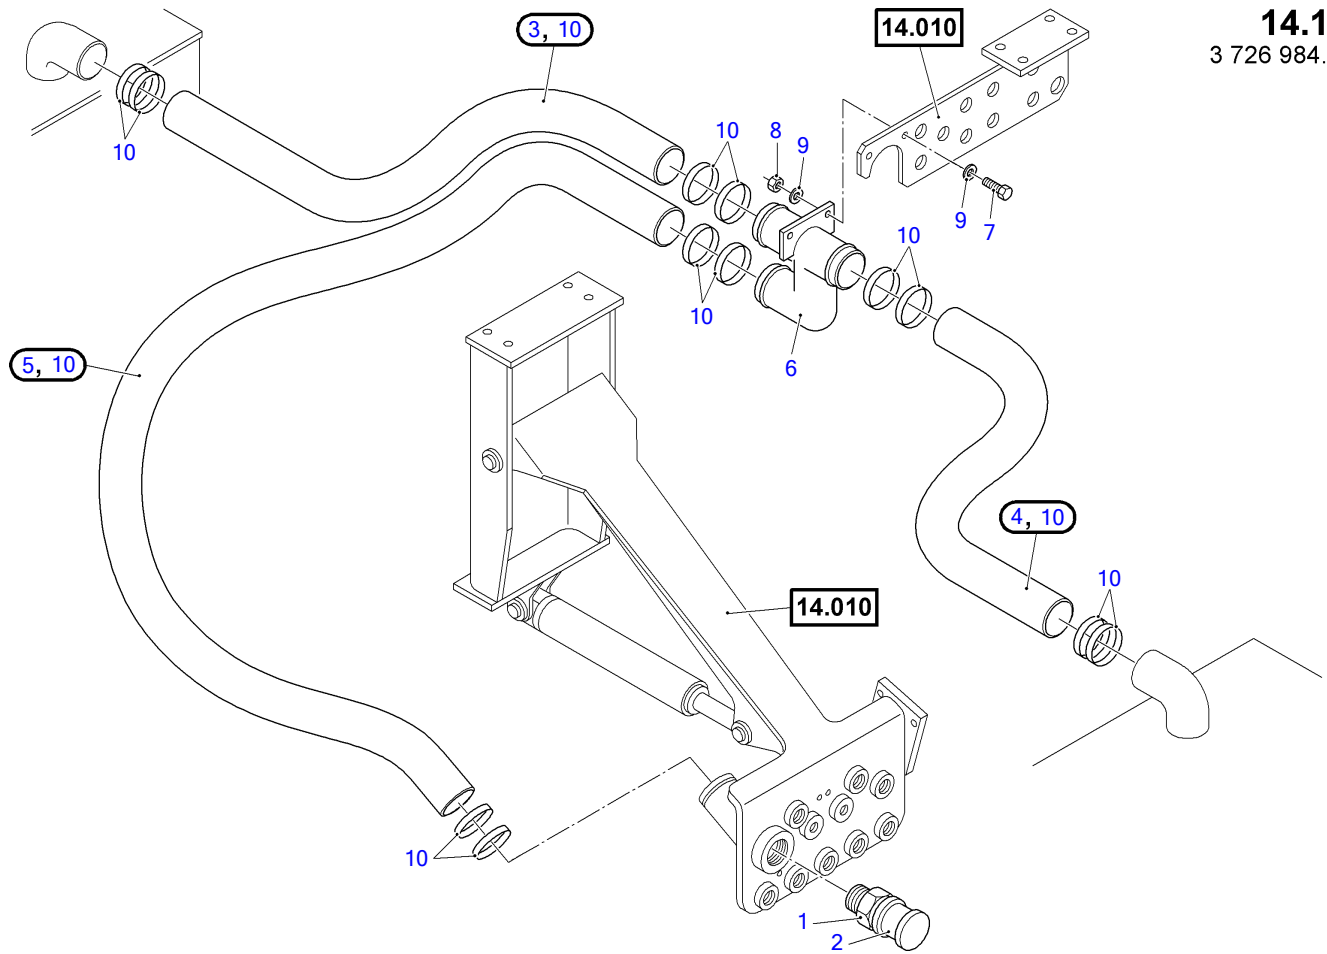

6030 FS	RH120E 120247	FUELLING SYSTEM FUEL BETANKUNGSANLAGE KRAFTSTOFF	14115 3726984 - 001

14.115
3 726 984.000