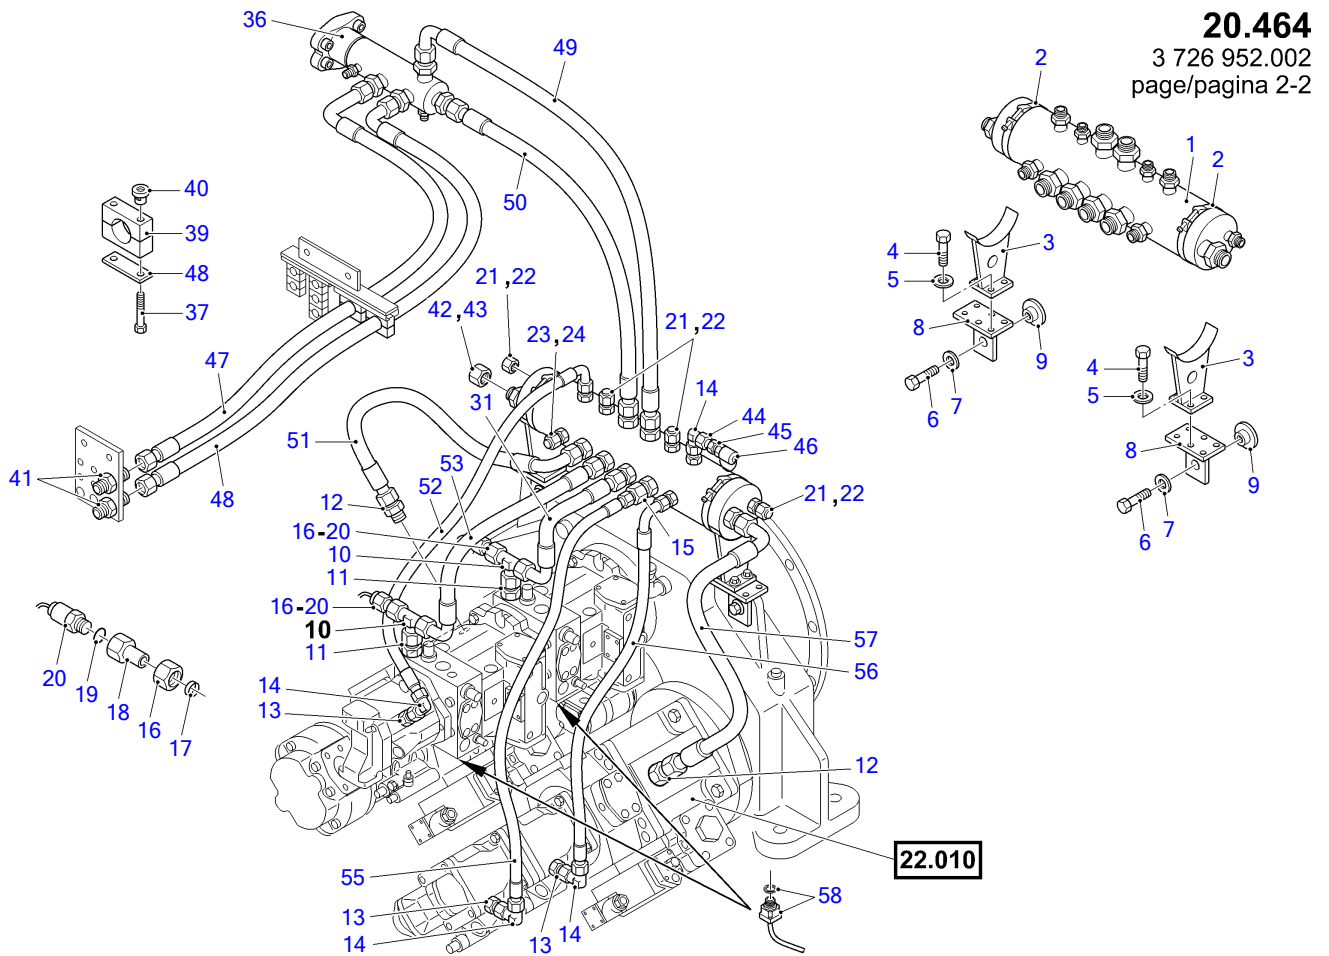

6030 FS	RH120E 120247	HYDR.SYST.-LEAK OIL ENGINE MOD HYDR.ANLAGE-LECKOEL MOTORMODUL	20464 3726952 - 002