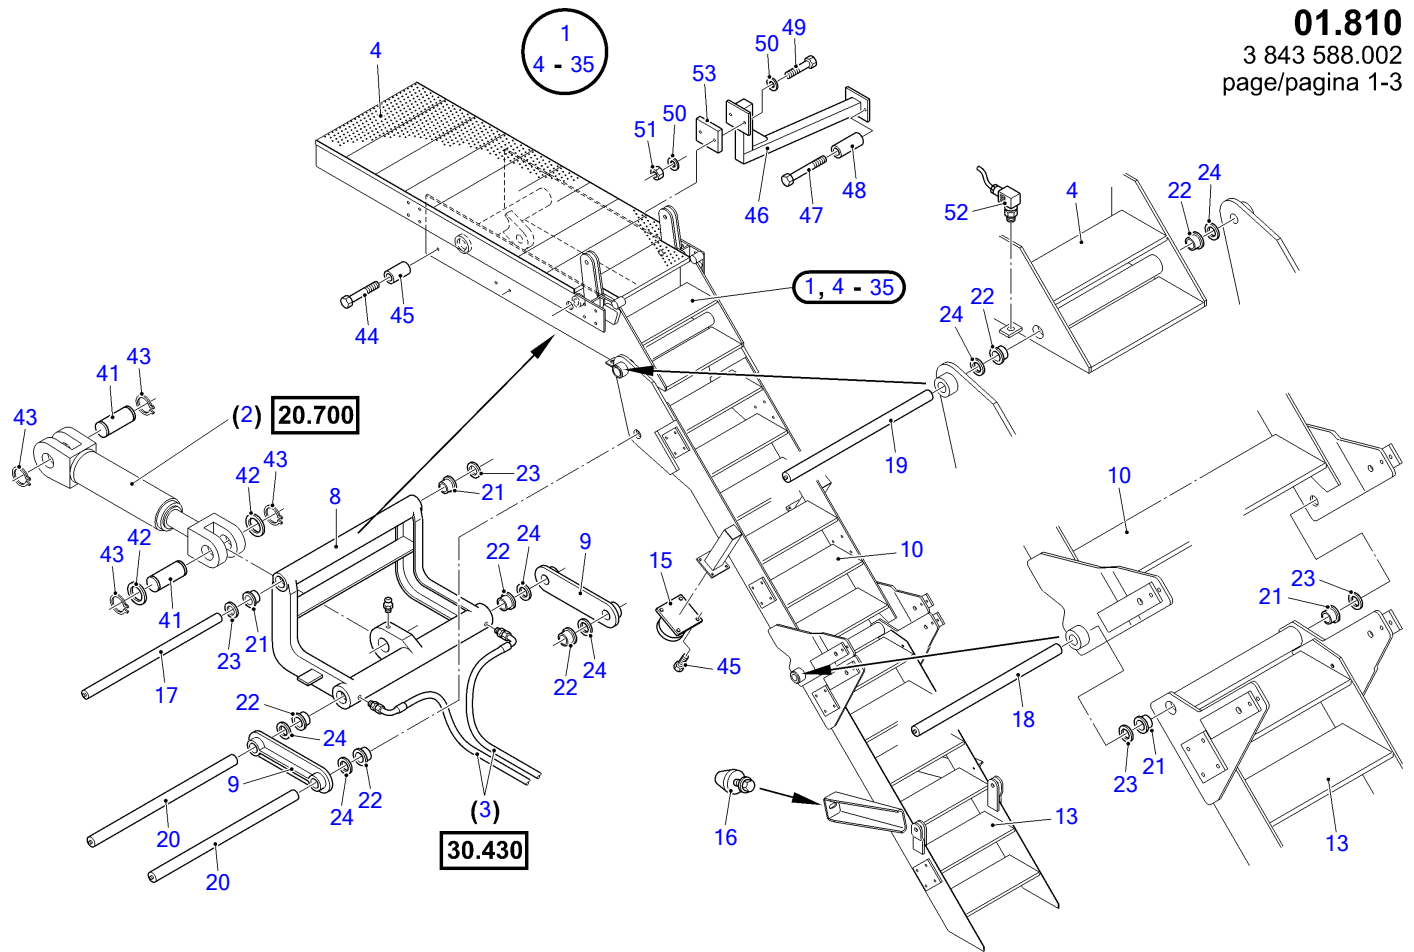

6030 FS	RH120E 120247	STEPS AUFSTIEG	01810 3843588 - 002

01.810
3 843 588.002
page/pagina 1-3