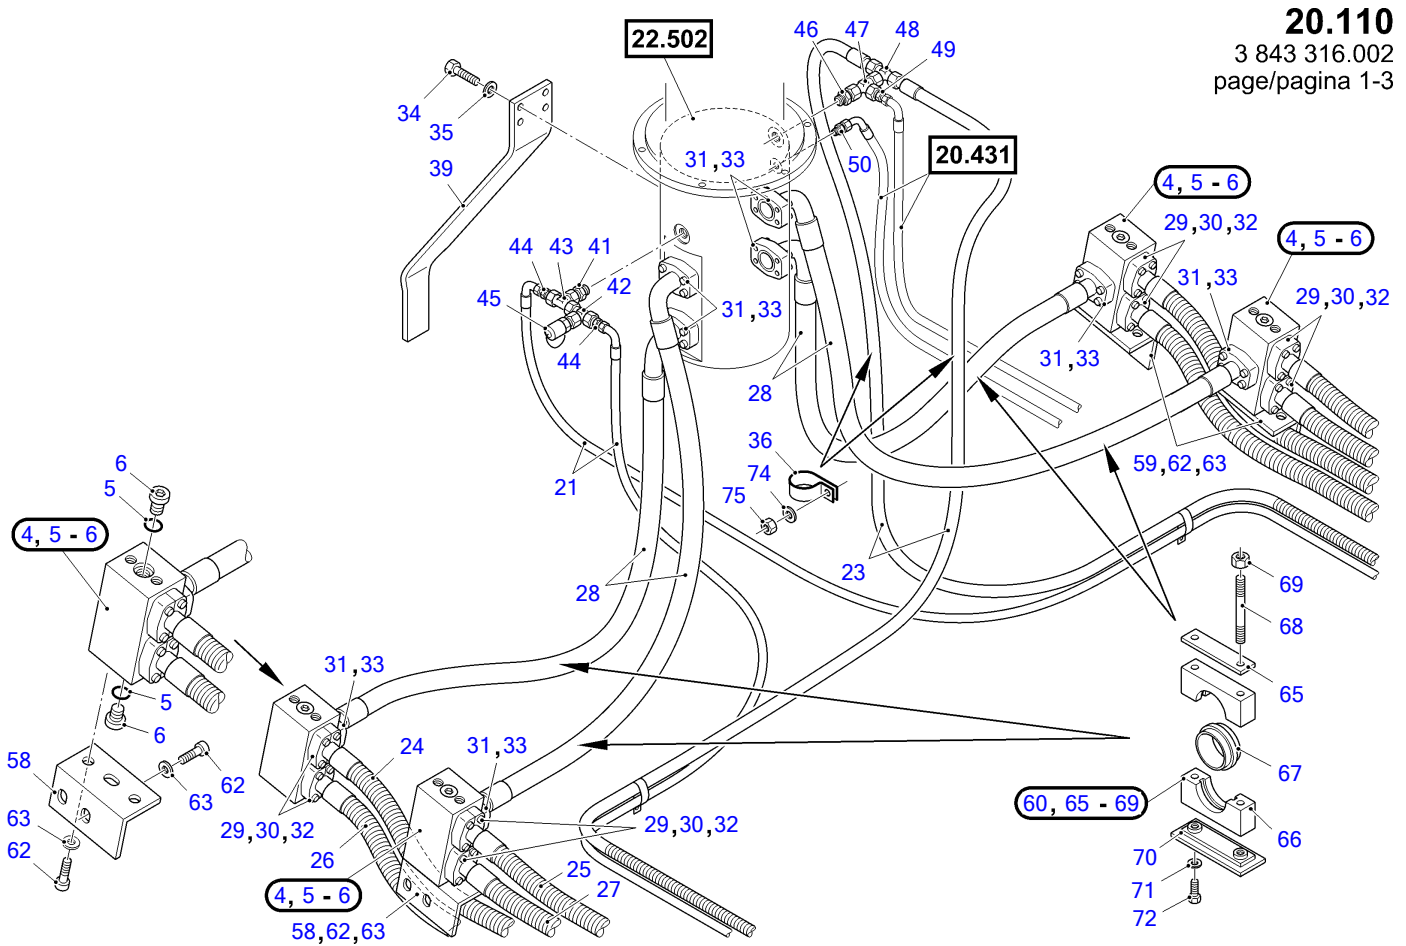

6030 FS	RH120E 120249	HYDRAULIC SYSTEM DRIVING HYDRAULIKANLAGE FAHREN	20110 3843316 - 002

20.110
3 843 316.002
page/pagina 1-3