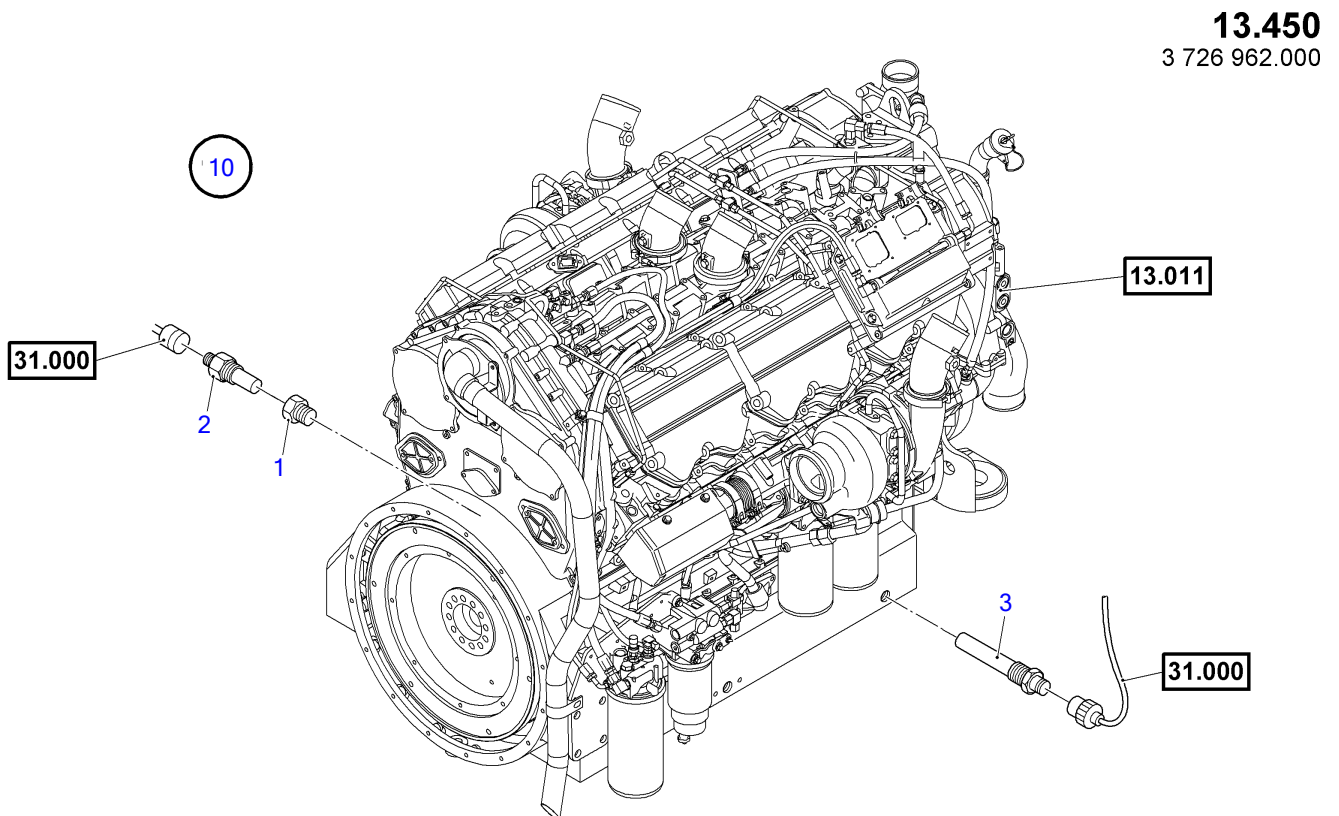

6030 FS	RH120E 120249	PREHEATING ENGINE OIL VORWAERMUNG MOTOROEL	13450 3726962 - 000