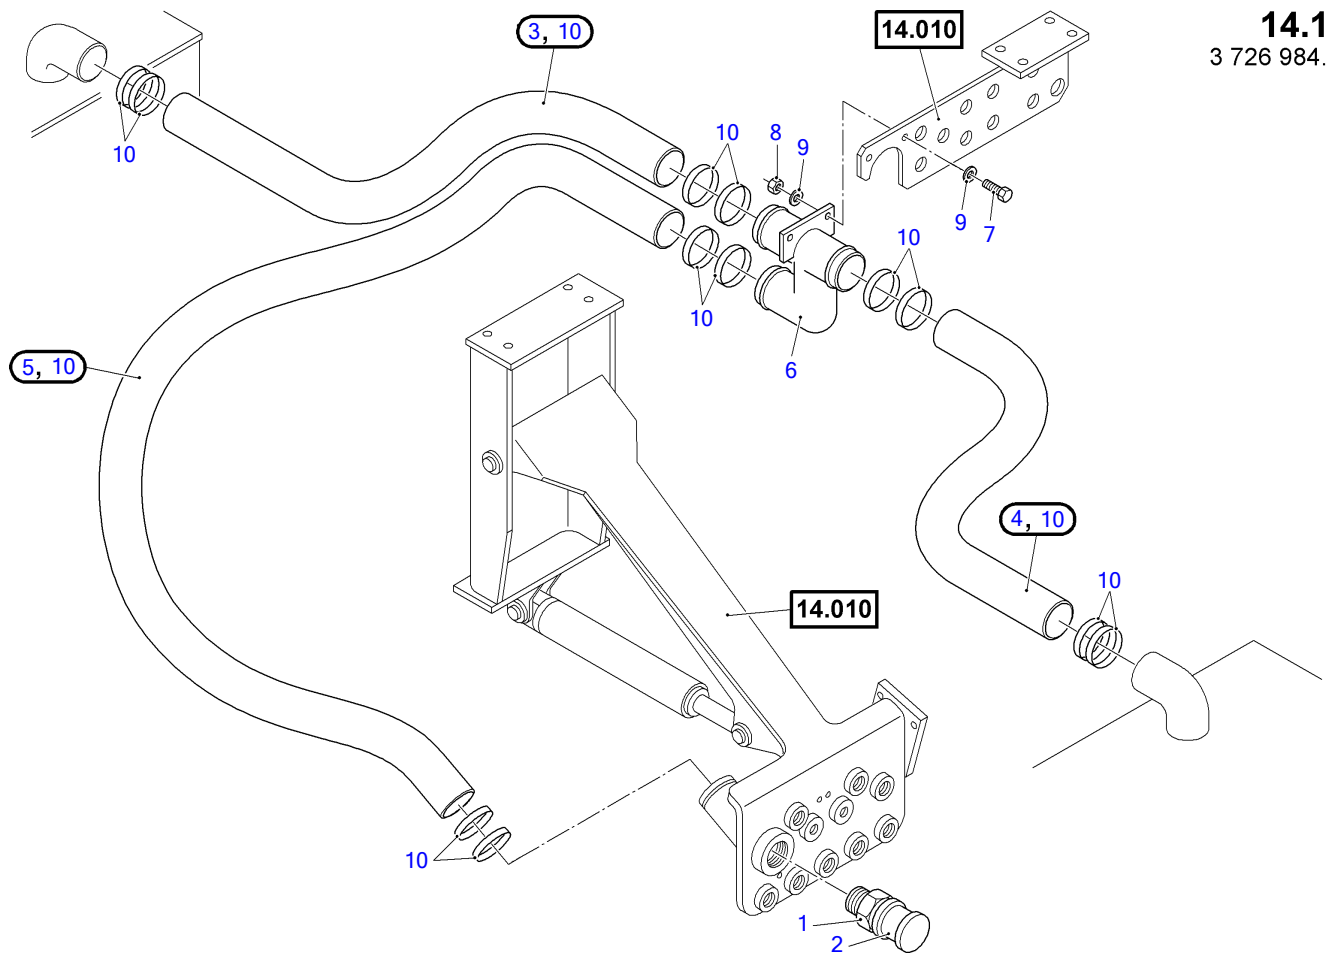

6030 FS	RH120E 120249	FUELLING SYSTEM FUEL BETANKUNGSANLAGE KRAFTSTOFF	14115 3726984 - 001

14.115
3 726 984.000