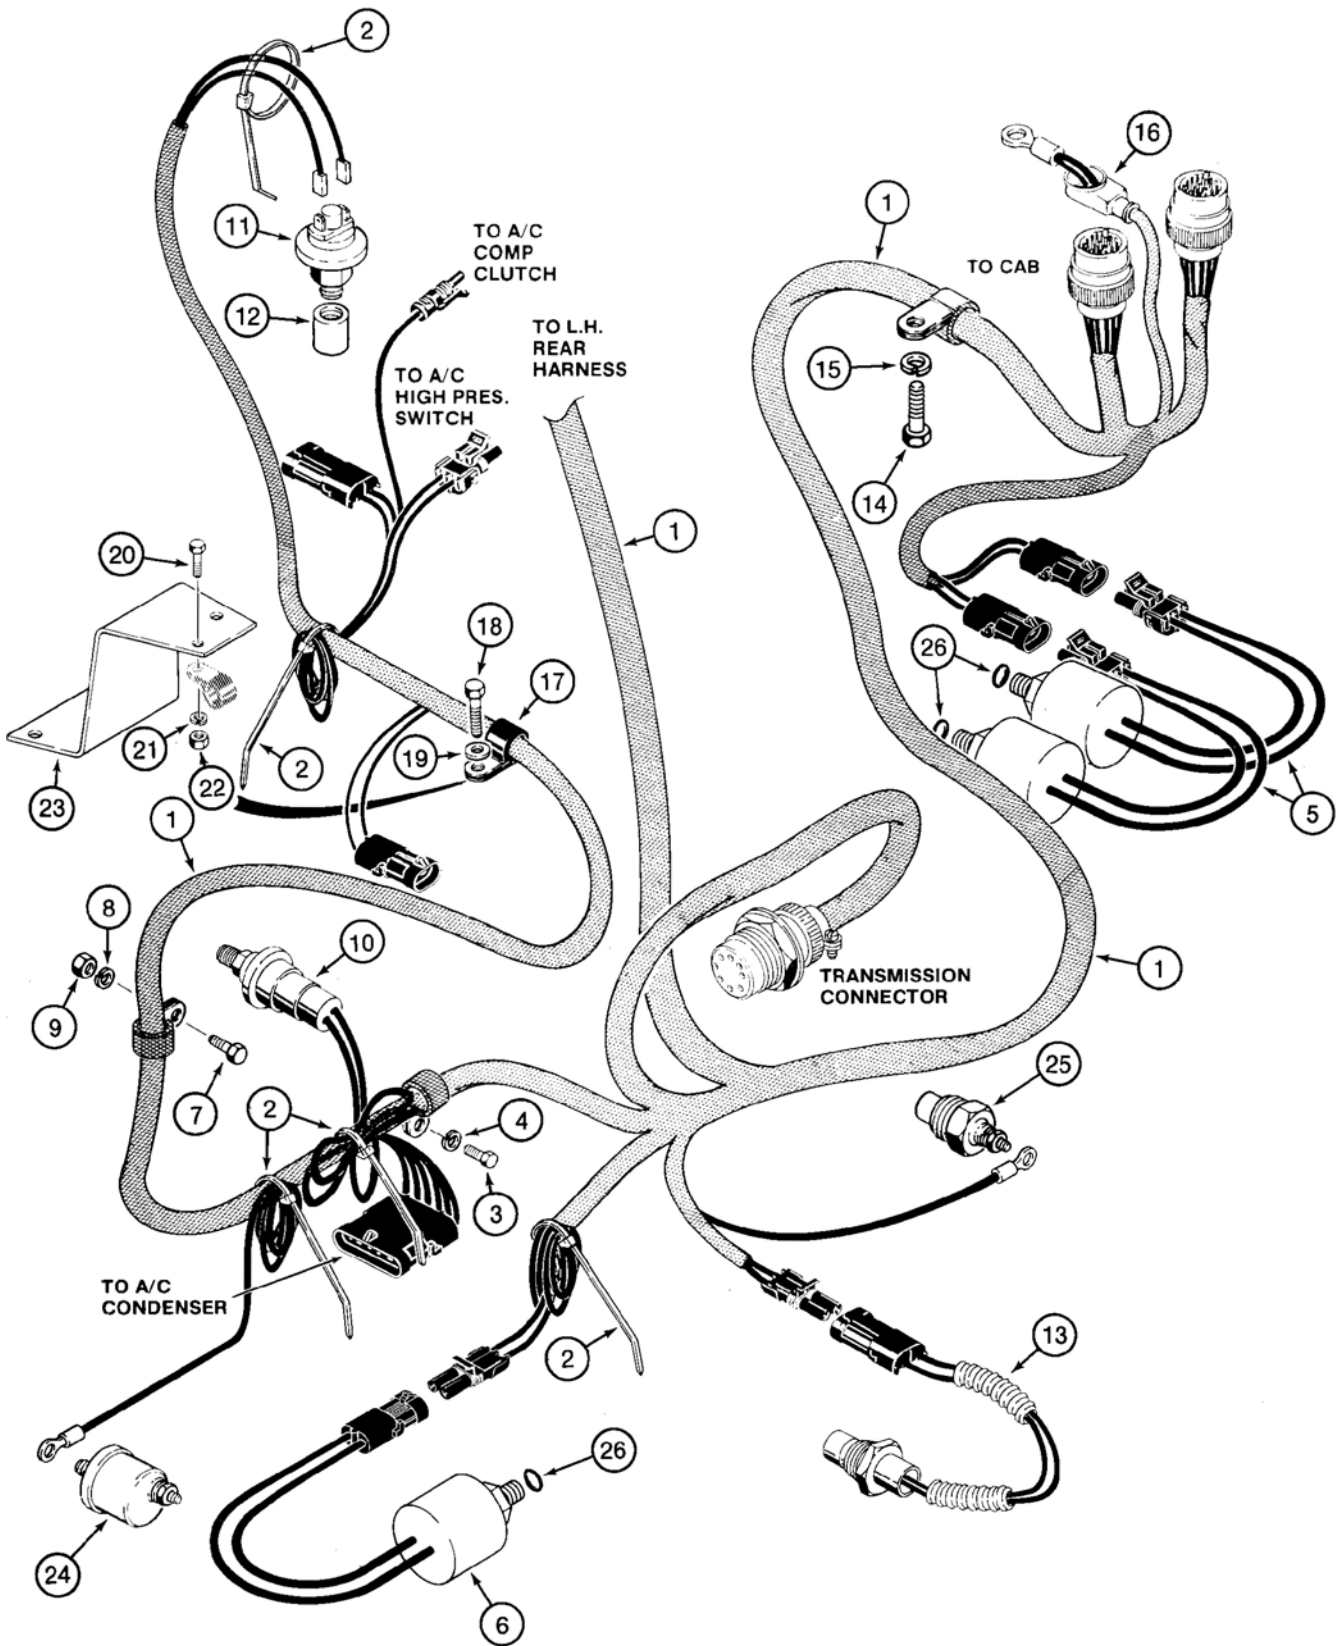

Heaters
 Block - engine 2-39,2-39D
 Cab 9-77 - 9-81
 Oil Pan 2-27,2-27B

Hood 9-31
 Horn - electric 4-13,4-15

H

Horn Button.....5-3
 Horn/Turn Signal Combination Lever. 4-15,4-15B
 Hoses - radiator2-5
 Hoses - see fuel lines, brake assemblies,
 and hydraulic circuits

Gasket
 Cylinder Block.....2-47B,2-47F

CLICK HERE TO **DOWNLOAD** THE COMPLETE MANUAL

- Thank you very much for reading the preview of the manual.
- You can download the complete manual from: www.heydownloads.com by clicking the link below