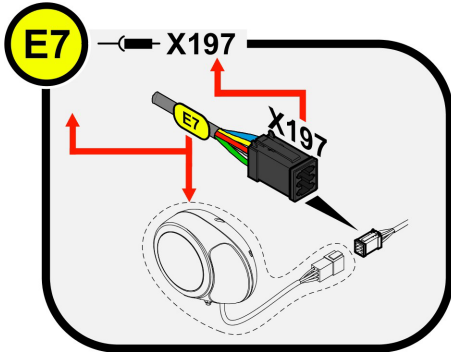

Item	Part No.	Name	Qty	L	C	SN INFO
1	40-4812071457	Angle, r.h.	1			
2	40-4812064056	Tamper bar	1			
3	40-4812071396	Tamper frame	1			
4	40-4812013228	Brace	1			
5	40-0333310050	Lock washer	2			
6	40-0333310052	Flat washer	4			
7	40-0333310049	Lock washer	8			
8	40-0147132503	Hex. Head screw	2			
9	40-0147140103	Screw	4			
10	40-0147147503	Hex bolt	4			
11	40-0147148117	Hexagon head screw	4			
12	40-D938192112	Hexagon nut	4			
13	40-4749302339	Bushing	4			

Refer to Parts Online for the most up to date information. The printed information might be outdated.

Tue Jul 26 10:37:51 UTC 2022

Item	Part No.	Name	Qty	L	C	SN INFO
15	40-D961935229	Male connector	1			
16	40-D961835207	Male connector	1			
17	40-D961935103	Straight double-ended union	1			
18	40-D961935130	Male connector	1			
19	40-D961951084	Male connector	1			
20	40-D961354051	Pressure banjo fitting	1			

emote control, r.h. 40-4812016659 Remote control, r.h.

Item	Part No.	Name	Qty	L	C	SN INFO
1	40-4812202114	Housing, r.h.	1			
2	40-4812016657	Foil stickers	1			
3	40-D977532034	Toggle switch	1			
4	40-D977532030	Toggle switch	1			
5	40-D977532018	Toggle switch	1			
6	40-4812030283	Push-button key	1			
7	40-D977514020	Push button	1			
8	40-4812018962	Harness W5	1			
9	40-4812075374	Sealing cap	3			
10	40-D937932062	Screw	8			
11	40-0211124703	Hex sock. screw	4			
12	40-5730015118	Hexagon nut	4			
13	40-0333310055	Washer	4			