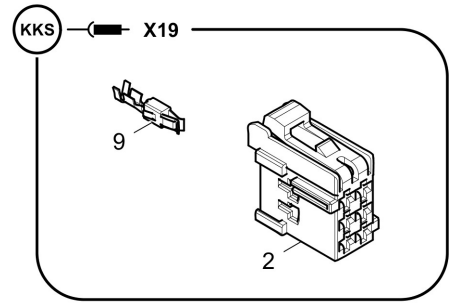

Harness 40-4812071058 Harness W11

Item	Part No.	Name	Qty	L	C	SN INFO
1	40-4812029304	Power-timer housing	1			
2	40-4812029218	Power-timer housing	1			
9	40-4812030987	Female contact	5