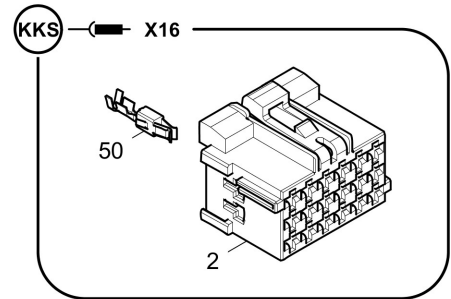

Harness 40-4812073494 Harness W1