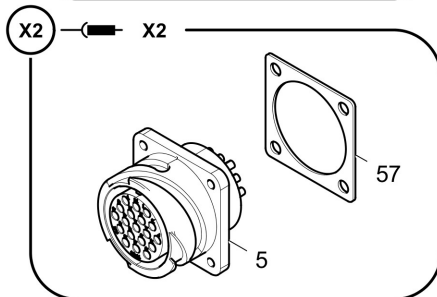

Item	Part No.	Name	Qty	L	C	SN INFO
1	40-4812071457	Angle, r.h.	1			
2	40-4812064056	Tamper bar	1			
3	40-4812071396	Tamper frame	1			
4	40-4812013228	Brace	1			
5	40-0333310050	Lock washer	2			
6	40-0333310052	Flat washer	4			
7	40-0333310049	Lock washer	8			
8	40-0147132503	Hex. Head screw	2			
9	40-0147140103	Screw	4			
10	40-0147147503	Hex bolt	4			
11	40-0147148117	Hexagon head screw	4			
12	40-D938192112	Hexagon nut	4			
13	40-4749302339	Bushing	4			

Refer to Parts Online for the most up to date information. The printed information might be outdated.

Tue Jul 26 10:37:51 UTC 2022

Item	Part No.	Name	Qty	L	C	SN INFO
15	40-D961935229	Male connector	1			
16	40-D961835207	Male connector	1			
17	40-D961935103	Straight double-ended union	1			
18	40-D961935130	Male connector	1			
19	40-D961951084	Male connector	1			
20	40-D961354051	Pressure banjo fitting	1			

emote control, r.h. 40-4812016659 Remote control, r.h.

Item	Part No.	Name	Qty	L	C	SN INFO
1	40-4812202114	Housing, r.h.	1			
2	40-4812016657	Foil stickers	1			
3	40-D977532034	Toggle switch	1			
4	40-D977532030	Toggle switch	1			
5	40-D977532018	Toggle switch	1			
6	40-4812030283	Push-button key	1			
7	40-D977514020	Push button	1			
8	40-4812018962	Harness W5	1			
9	40-4812075374	Sealing cap	3			
10	40-D937932062	Screw	8			
11	40-0211124703	Hex sock. screw	4			
12	40-5730015118	Hexagon nut	4			
13	40-0333310055	Washer	4			