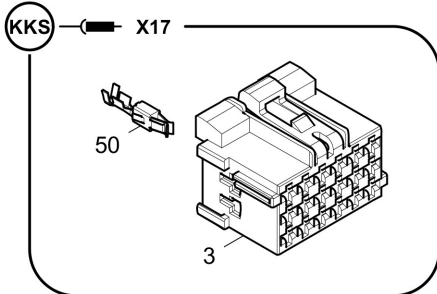

Harness 40-4812073494 Harness W1