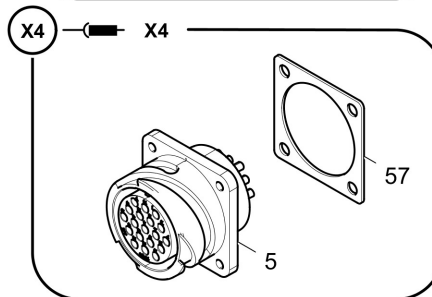

Item	Part No.	Name	Qty	L	C	SN INFO
1	40-4812071457	Angle, r.h.	1			
2	40-4812064056	Tamper bar	1			
3	40-4812071396	Tamper frame	1			
4	40-4812013228	Brace	1			
5	40-0333310050	Lock washer	2			
6	40-0333310052	Flat washer	4			
7	40-0333310049	Lock washer	8			
8	40-0147132503	Hex. Head screw	2			
9	40-0147140103	Screw	4			
10	40-0147147503	Hex bolt	4			
11	40-0147148117	Hexagon head screw	4			
12	40-D938192112	Hexagon nut	4			
13	40-4749302339	Bushing	4			

Refer to Parts Online for the most up to date information. The printed information might be outdated.

Tue Jul 26 10:37:51 UTC 2022

Item	Part No.	Name	Qty	L	C	SN INFO
15	40-D961935229	Male connector	1			
16	40-D961835207	Male connector	1			
17	40-D961935103	Straight double-ended union	1			
18	40-D961935130	Male connector	1			
19	40-D961951084	Male connector	1			
20	40-D961354051	Pressure banjo fitting	1			

emote control, r.h. 40-4812016659 Remote control, r.h.

Item	Part No.	Name	Qty	L	C	SN INFO
1	40-4812202114	Housing, r.h.	1			
2	40-4812016657	Foil stickers	1			
3	40-D977532034	Toggle switch	1			
4	40-D977532030	Toggle switch	1			
5	40-D977532018	Toggle switch	1			
6	40-4812030283	Push-button key	1			
7	40-D977514020	Push button	1			
8	40-4812018962	Harness W5	1			
9	40-4812075374	Sealing cap	3			
10	40-D937932062	Screw	8			
11	40-0211124703	Hex sock. screw	4			
12	40-5730015118	Hexagon nut	4			
13	40-0333310055	Washer	4			