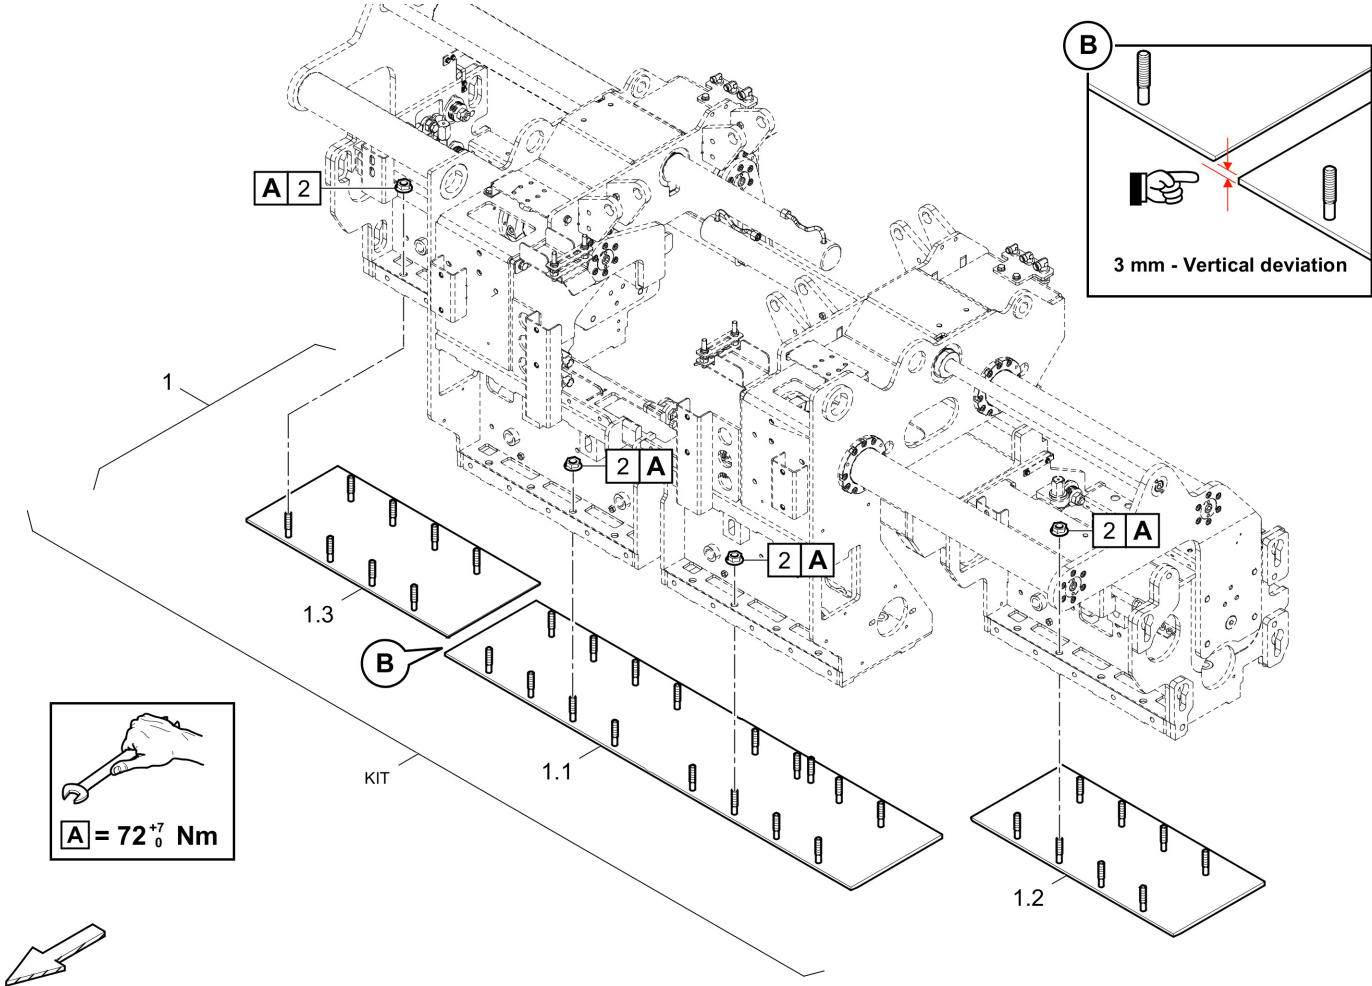

Plate / bars KITS 40-4812071249 Screed plate, electric, H500

Item	Part No.	Name	Qty	L	C	SN INFO
KIT	40-4812071249	Screed plate, gas-electric, H500	1			
1	40-4812071250	Kit, Screed plate, H500	1			
1.1	40-4812071252	Screed plate, inside	1			
1.2	40-4812060950	Screed plate, l.h.	1			
1.3	40-4812060961	Screed plate, r.h.	1			
2	40-0261109156	Tensilock nut	32			

Refer to Parts Online for the most up to date information. The printed information might be outdated.

Tue Jul 26 10:37:16 UTC 2022