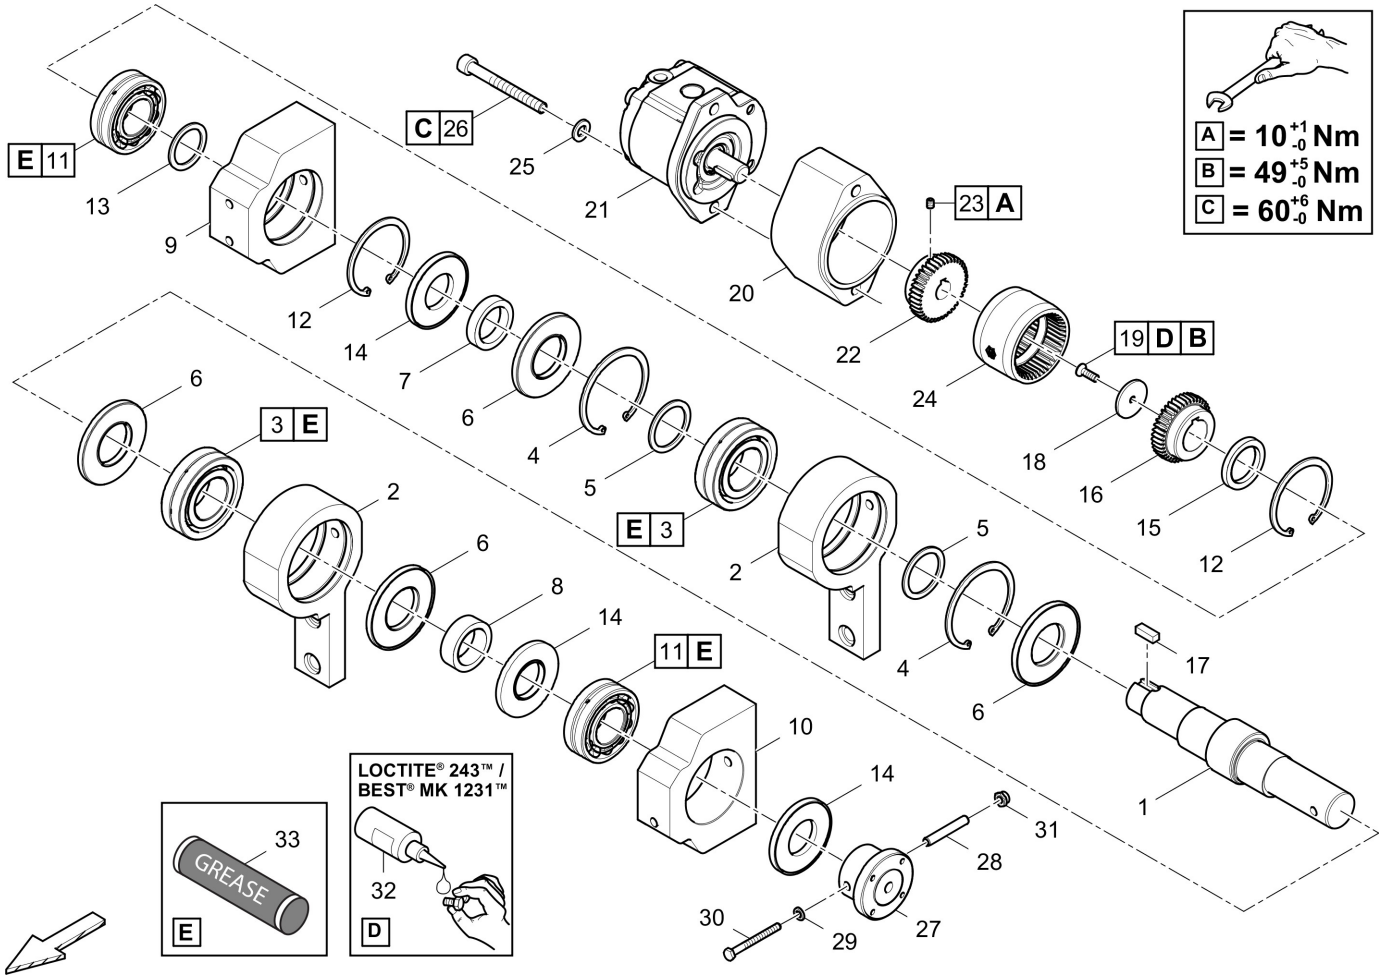

Tamper drive, centr. r.h. 40-4812073584 Tamper drive, centr. r.h.

Item	Part No.	Name	Qty	L	C	SN INFO
1	40-4812073572	Tamper shaft	1			
2	40-4812012754	Rocker assy	2			
3	40-4749540044	Bearing	2			
4	40-4749900351	Circlip	2			
5	40-0324155159	Supporting washer	2			
6	40-4749302735	Sealing moulded product	4			
7	40-4812013285	Spacer	1			
8	40-4812014111	Spacer	1			
9	40-4812216660	Bearing support	1			
10	40-4812013251	Bearing support	1			
11	40-4812011215	Bearing	2			
12	40-D936029651	Circlip	2			
13	40-D932120750	Shim washer	1			

Refer to Parts Online for the most up to date information. The printed information might be outdated.

Tue Jul 26 10:37:47 UTC 2022