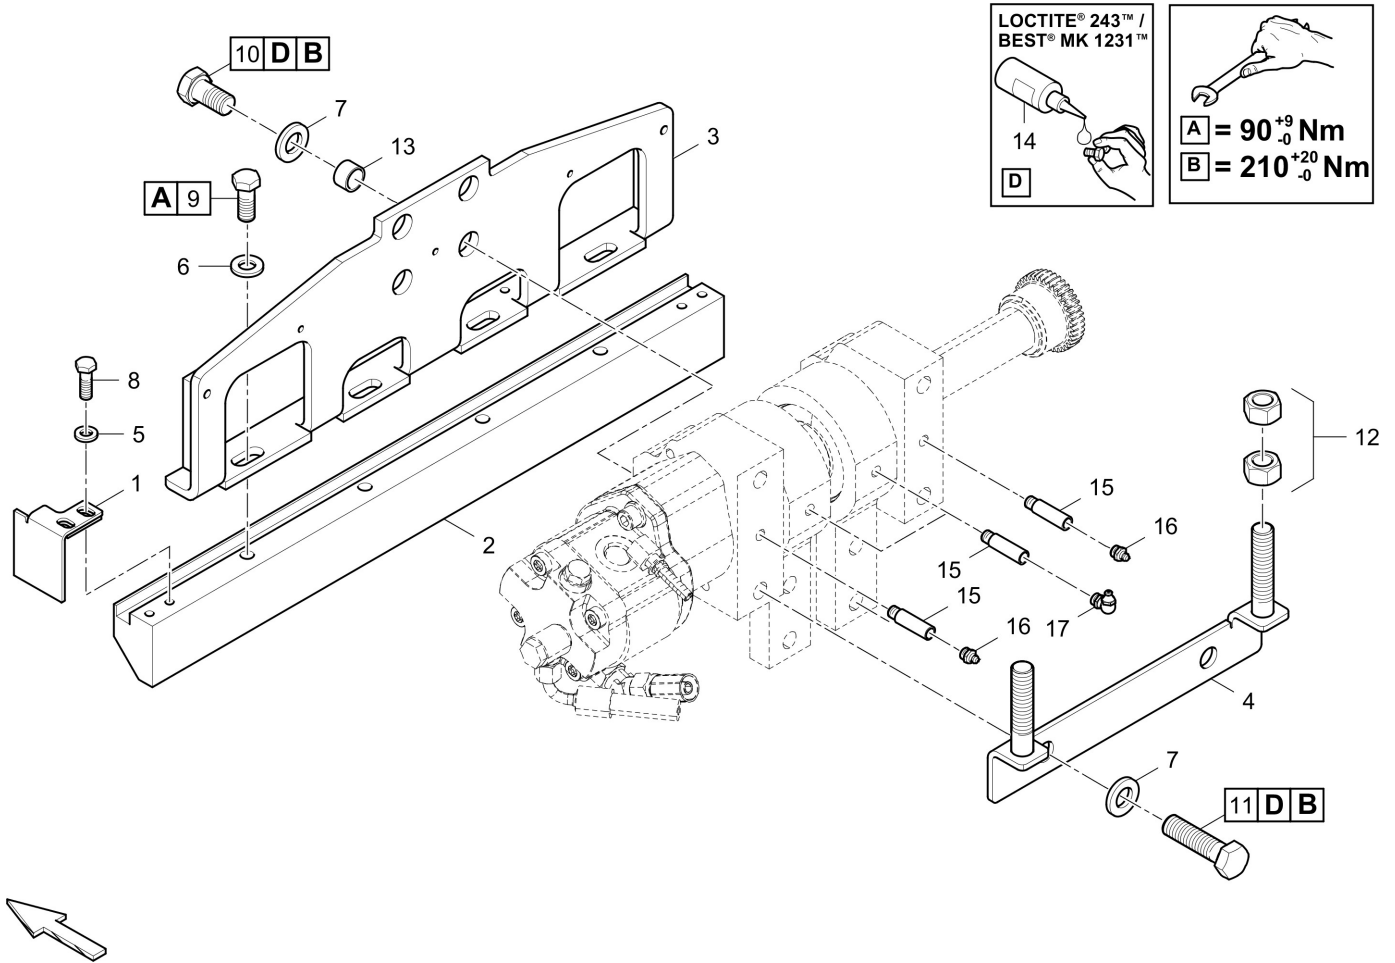

Item	Part No.	Name	Qty	L	C	SN INFO
1	40-4812071457	Angle, r.h.	1			
2	40-4812064056	Tamper bar	1			
3	40-4812071396	Tamper frame	1			
4	40-4812013228	Brace	1			
5	40-0333310050	Lock washer	2			
6	40-0333310052	Flat washer	4			
7	40-0333310049	Lock washer	8			
8	40-0147132503	Hex. Head screw	2			
9	40-0147140103	Screw	4			
10	40-0147147503	Hex bolt	4			
11	40-0147148117	Hexagon head screw	4			
12	40-D938192112	Hexagon nut	4			
13	40-4749302339	Bushing	4			