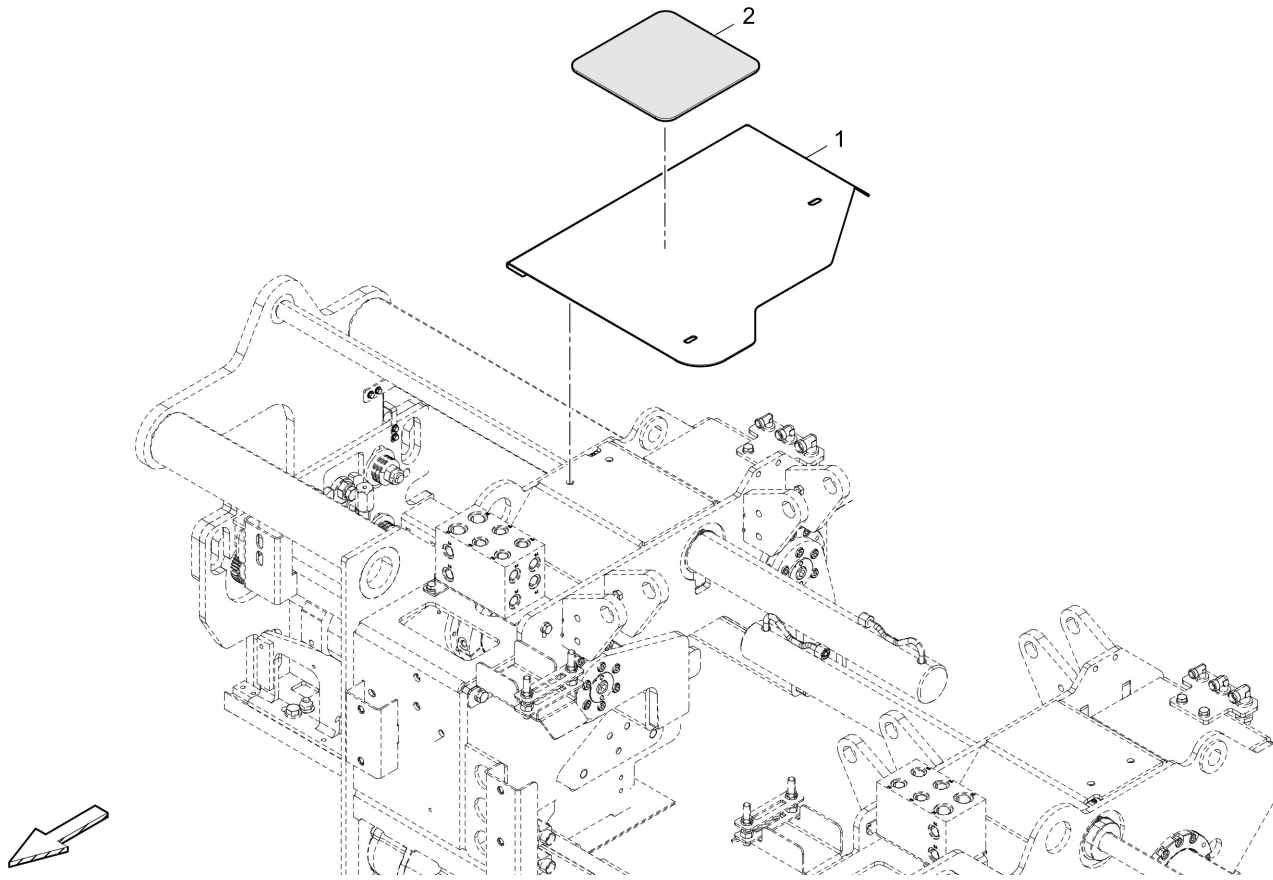

Hood, r.h. 40-4812061283 Hood, r.h.

Item	Part No.	Name	Qty	L	C	SN INFO
1	40-4812061284	Cover, r.h.	1			
2	40-4812063283	Rubber plate	1