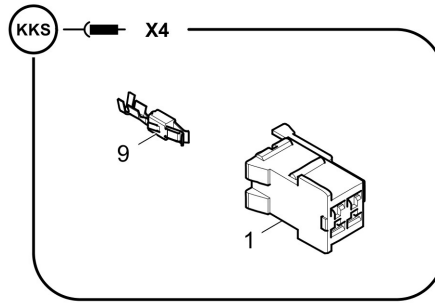

Harness 40-4812071058 Harness W11

Item	Part No.	Name	Qty	L	C	SN INFO
1	40-4812029304	Power-timer housing	1			
2	40-4812029218	Power-timer housing	1			
9	40-4812030987	Female contact	5