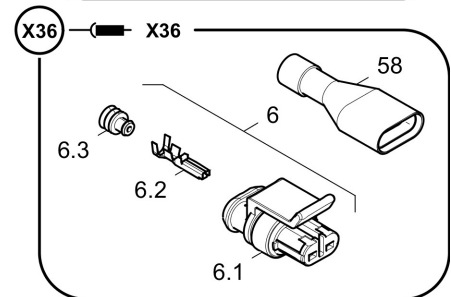

Harness 40-4812073494 Harness W1