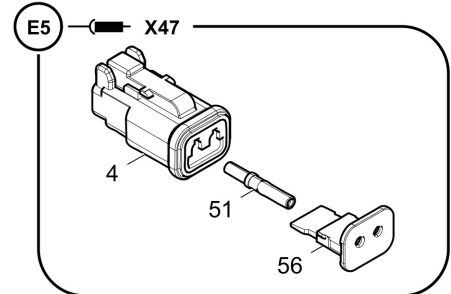

Harness 40-4812073494 Harness W1