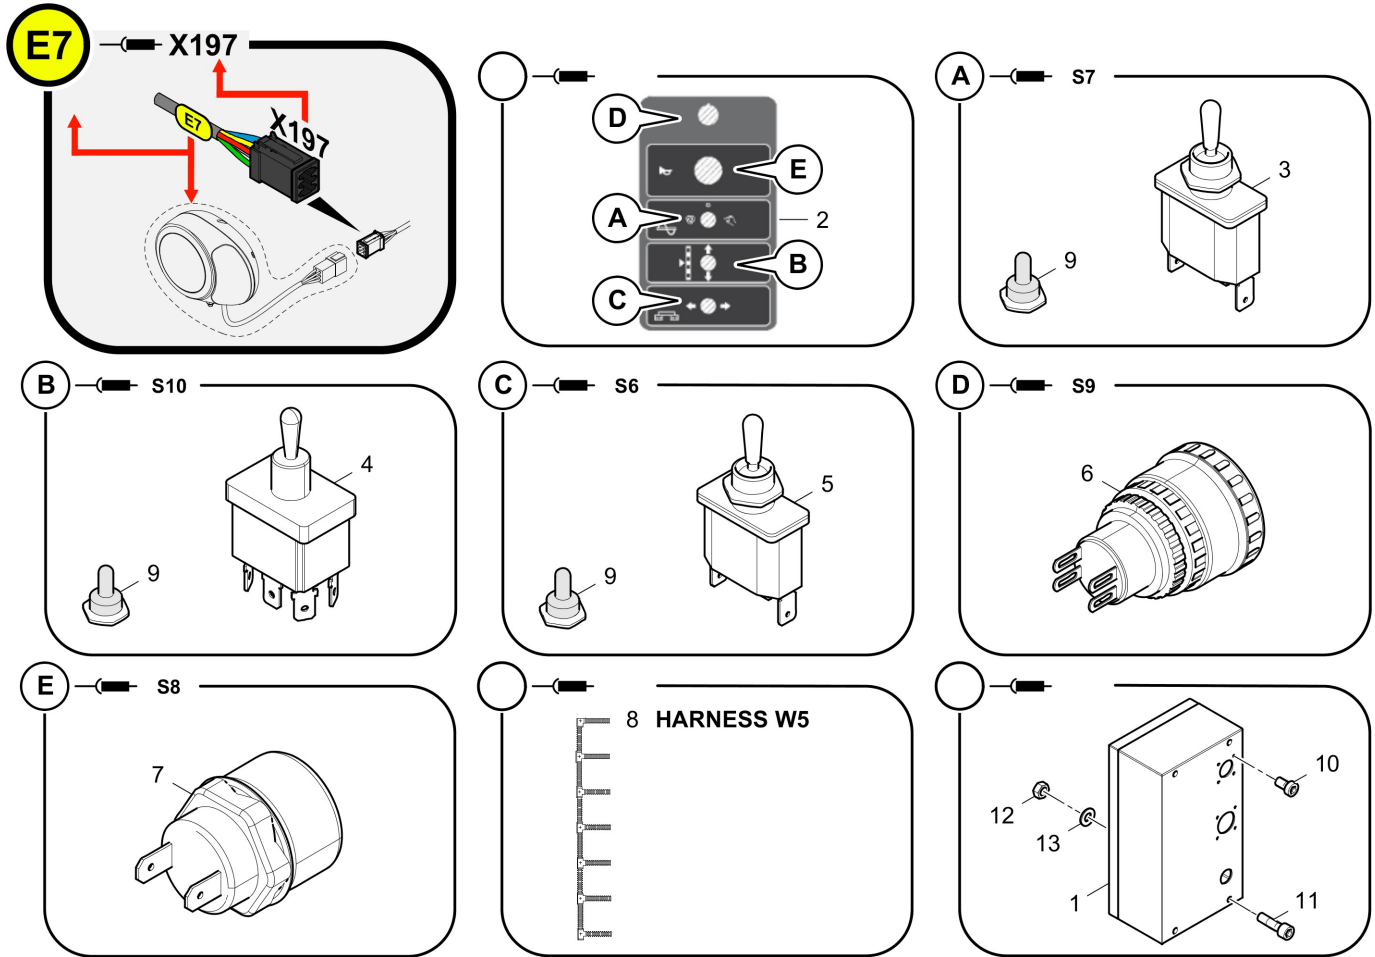

Harness 40-4812071058 Harness W11

Item	Part No.	Name	Qty	L	C	SN INFO
1	40-4812029304	Power-timer housing	1			
2	40-4812029218	Power-timer housing	1			
9	40-4812030987	Female contact	5			

Harness 40-4812073494 Harness W1

emote control, r.h. 40-4812016659 Remote control, r.h.

Item	Part No.	Name	Qty	L	C	SN INFO
1	40-4812202114	Housing, r.h.	1			
2	40-4812016657	Foil stickers	1			
3	40-D977532034	Toggle switch	1			
4	40-D977532030	Toggle switch	1			
5	40-D977532018	Toggle switch	1			
6	40-4812030283	Push-button key	1			
7	40-D977514020	Push button	1			
8	40-4812018962	Harness W5	1			
9	40-4812075374	Sealing cap	3			
10	40-D937932062	Screw	8			
11	40-0211124703	Hex sock. screw	4			
12	40-5730015118	Hexagon nut	4			
13	40-0333310055	Washer	4			