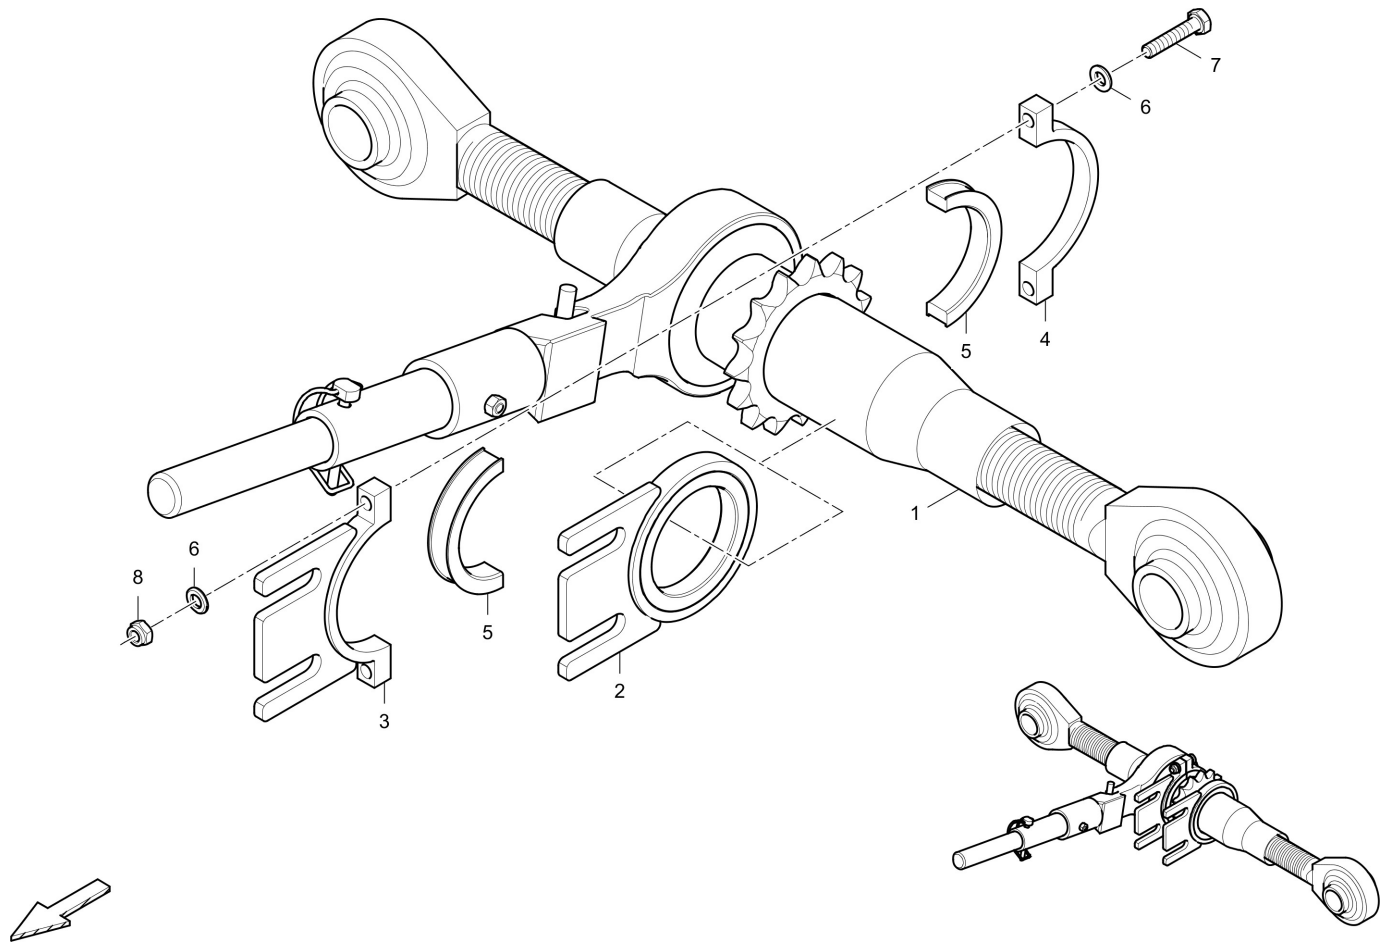

Height regulator holder, cpl.

40-4720007200 Height regulator holder, compl. _____ 206

Accessories**Decals, TVE**

40-4812018579 Decals _____ 207

Plate / bars KITS 40-4812071249 Screed plate, electric, H500

Top con rod, rear. 40-4812060916 Top con rod, rear.

Item	Part No.	Name	Qty	L	C	SN INFO
1	40-4812216810	Top con rod, rear.	1			
2	40-4812060918	Track adjuster	1			
3	40-4812018230	Track adjuster	1			
4	40-4812015872	Bearing shell	1			
5	40-4812201950	Friction bearing	2			
6	40-0301232100	Plain washer	4			
7	40-0147125003	Hex head screw	2			
8	40-0291118507	Nut	2			