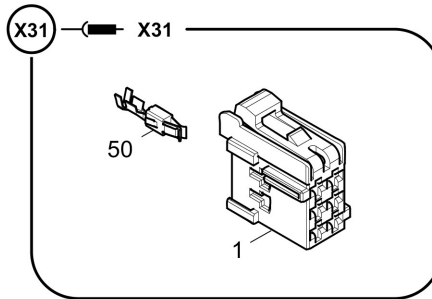

Harness 40-4812073494 Harness W1