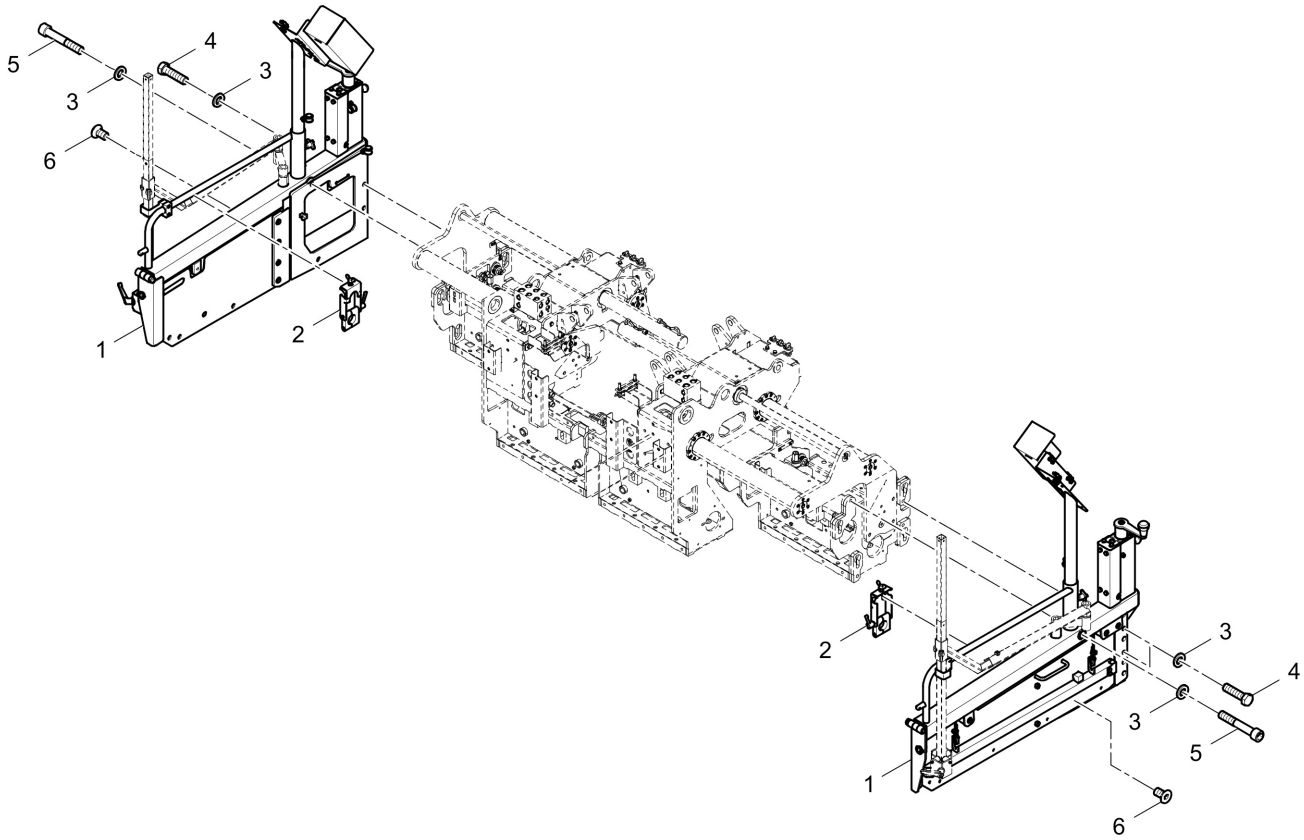

End plate unheated, l.h. & r.h. 40-4812061590 End plate unheated, l.h. & r.h.

Item	Part No.	Name	Qty	L	C	SN INFO
1	40-4812061589	End plate, cpl	1			
1	40-4812064152	End plate, cpl	1			Valid for s/n 3103356, 3103717, 3103718, ff
2	40-4812228334	Retainer	2			
3	40-0333310049	Lock washer	6			
4	40-0147196180	Screw hexagon	4			
5	40-0211196204	Hexagon socket head cap screw	2			
6	40-0216110048	Countersunk screw	2			

Refer to Parts Online for the most up to date information. The printed information might be outdated.

Tue Jul 26 10:38:24 UTC 2022