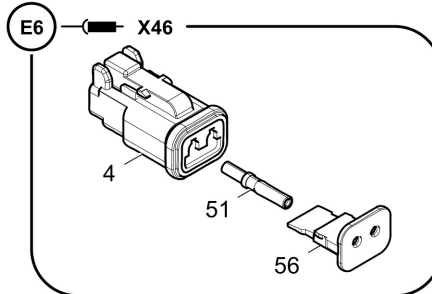

Harness 40-4812073494 Harness W1