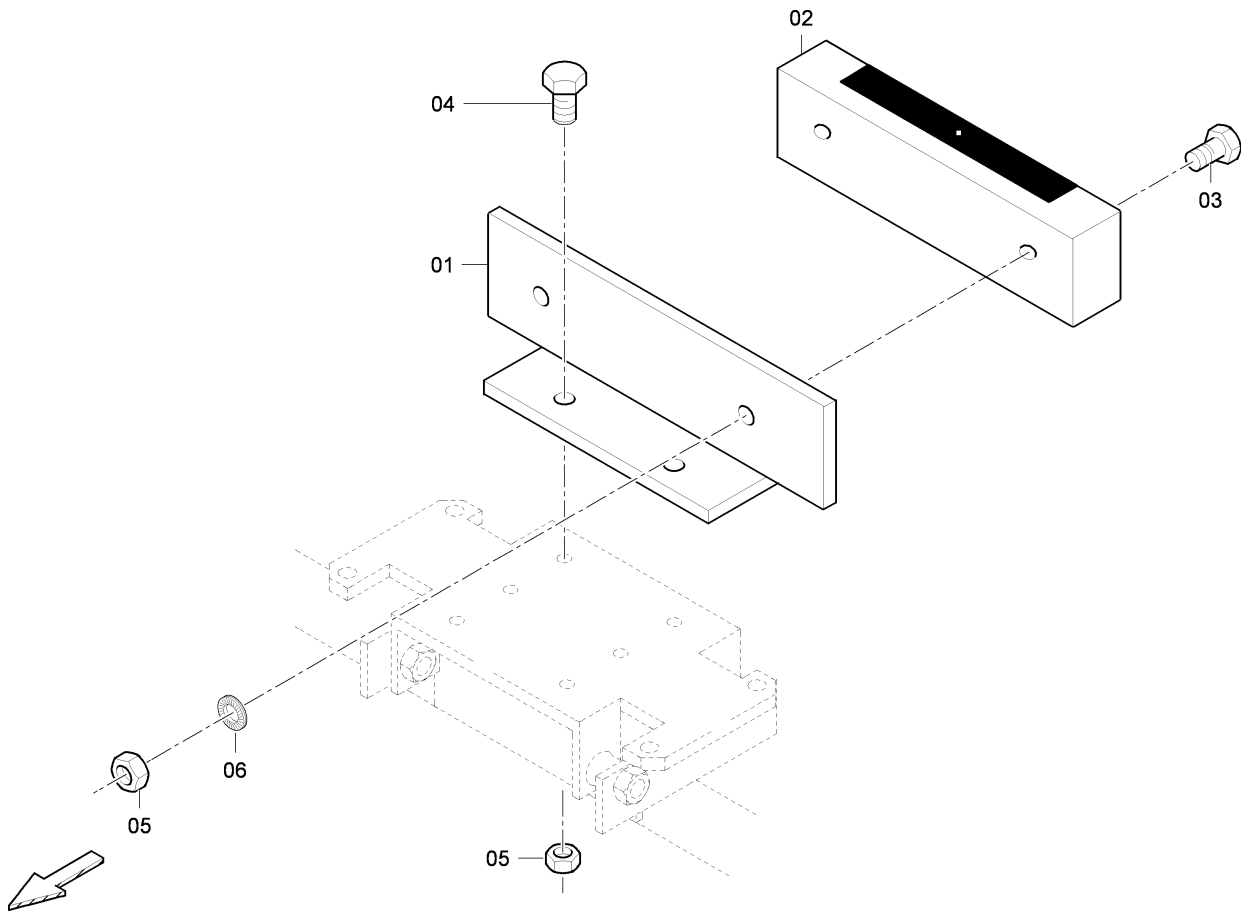

40-4720006020 Adapter kit for level 40-4720006020 Level

Item	Part No.	Name	Qty	L	C	SN INFO
1	40-4730012401	Retainer	1			
2	40-4749300917	Level	1			
3	40-0147125212	Hex. head screw	2			
4	40-0147124703	Hex.bolt	2			
5	40-0291118507	Nut	4			
6	40-0300013047	Flat washer	2			

Refer to Parts Online for the most up to date information. The printed information might be outdated.

Tue Jul 26 10:38:20 UTC 2022