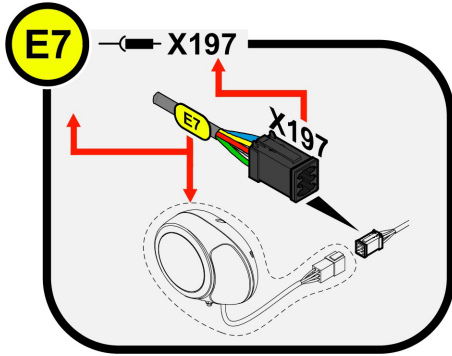

Harness 40-4812071058 Harness W11

Item	Part No.	Name	Qty	L	C	SN INFO
1	40-4812029304	Power-timer housing	1			
2	40-4812029218	Power-timer housing	1			
9	40-4812030987	Female contact	5