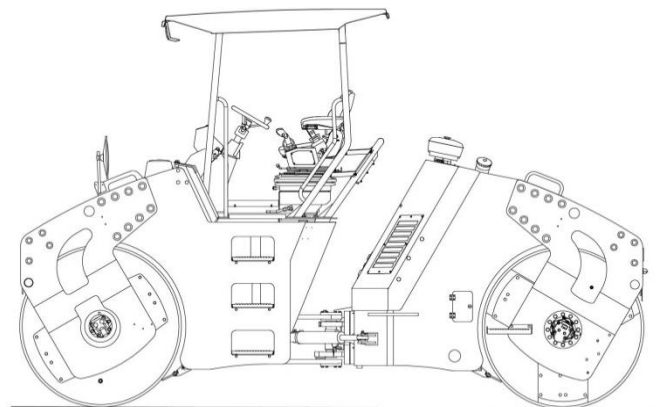

Spare parts catalogue

ARX 91

Cummins