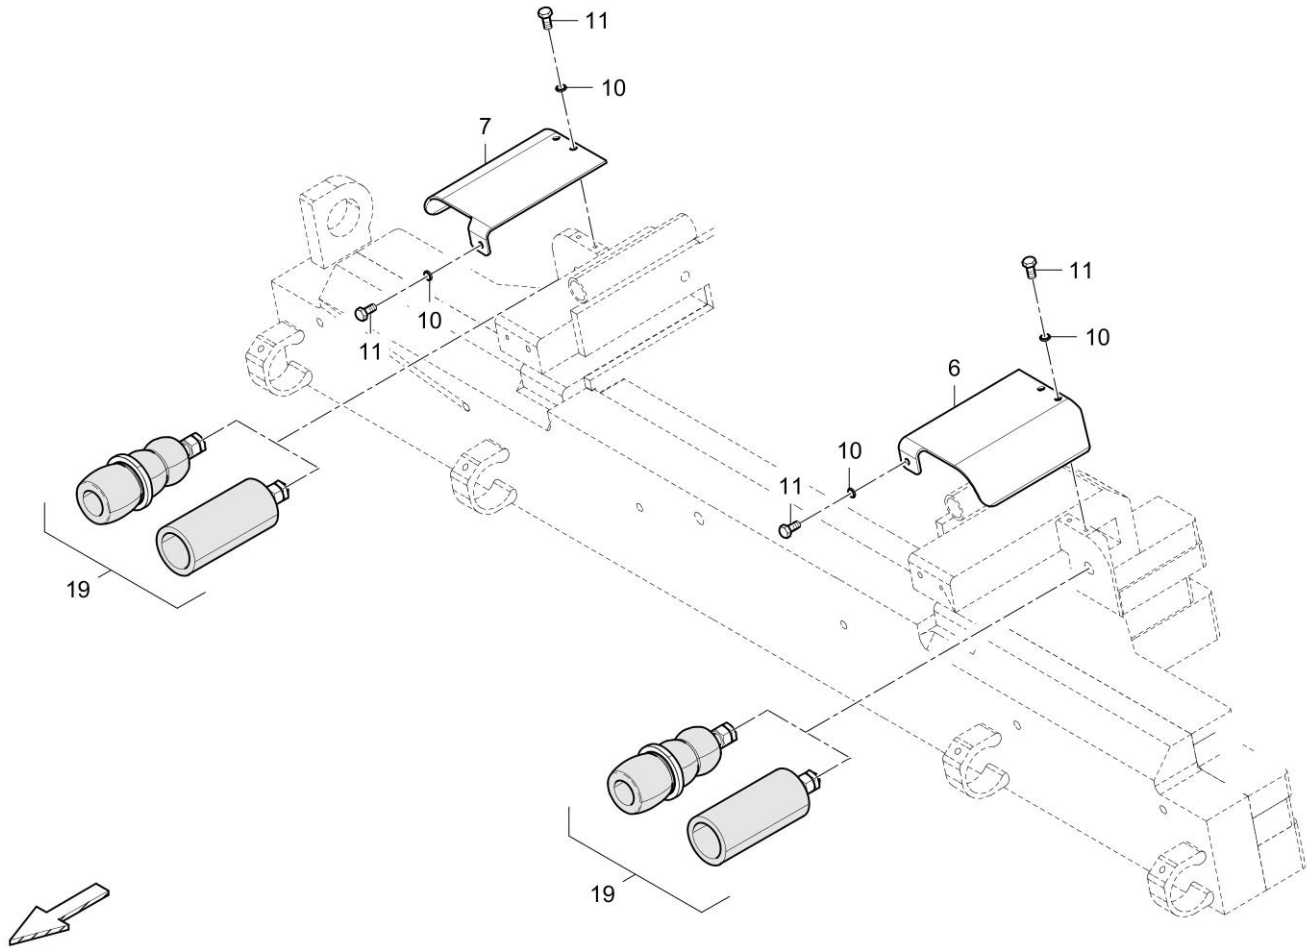

40-4812043369A Push roller 40-4812043389 Mounting parts

Item	Part No.	Name	Qty	L	C	SN INFO
6	40-4812043384	Cover, l.h.	1			
7	40-4812043386	Cover, r.h.	1			
10	40-0333310036	Schnorr-lock washer	6			
11	40-0147132303	Hexagon bolt	6			
19	40-4812016639	Shock absorber	2