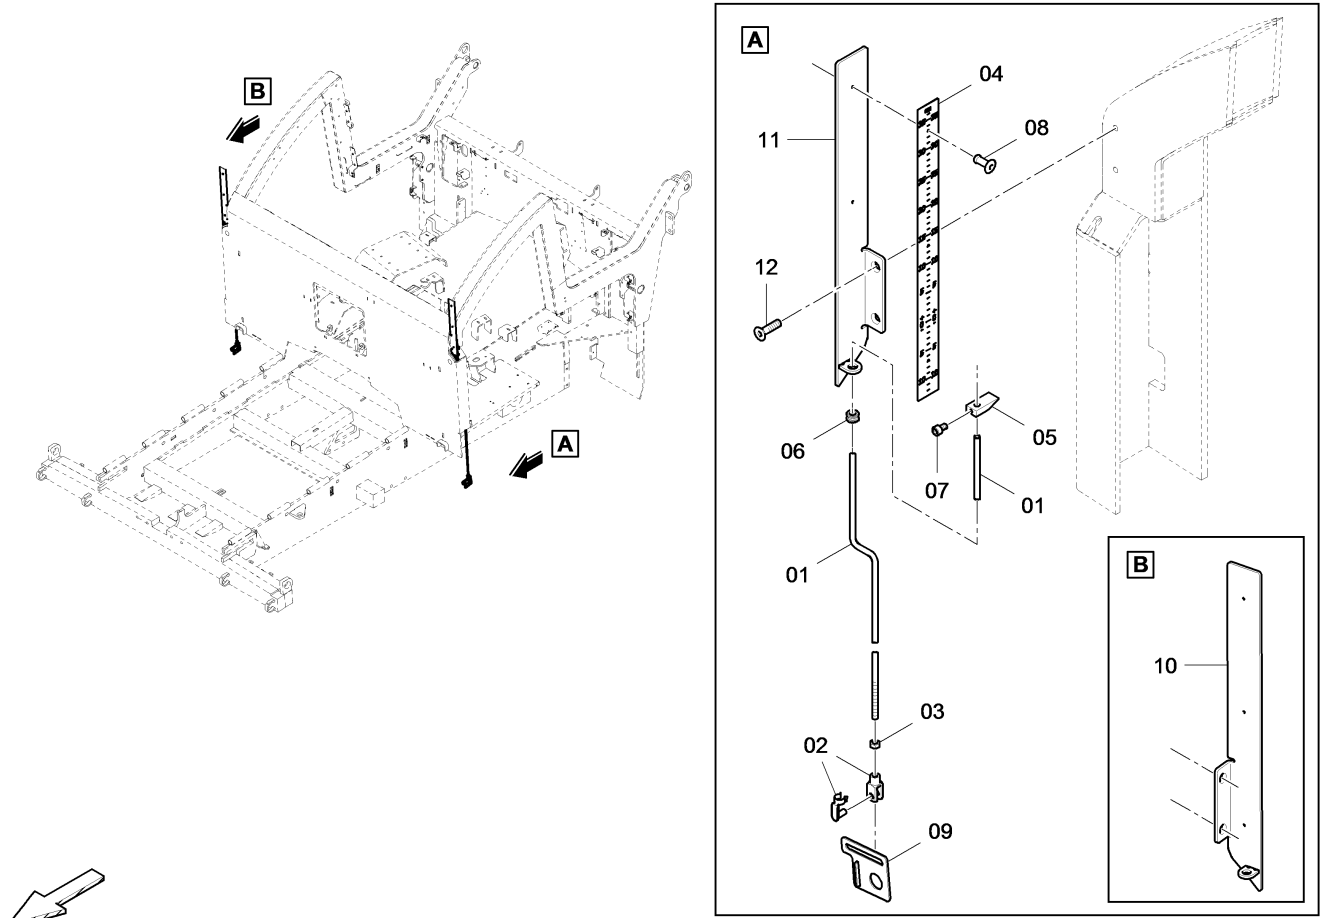

up to s/n FG001743, 1745-1748, 1750 40-4812226413 Indicator thickness, top

Item	Part No.	Name	Qty	L	C	SN INFO
1	40-4812031455	Indicator rod	2			
2	40-D934803416	Fork end	2			
3	40-0266211000	Hexagon nut M8	2			
4	40-4812031456	Scale	2			
5	40-4812032209	Pointer	2			
6	40-4812031296	Cable bushing	2			
7	40-0211124303	Screw M6x10 ISO 4762	2			
8	40-4812026010	Blind rivet	6			
9	40-4812031161	Retainer	2			
10	40-4812227338	Scale holder r.h.	1			
11	40-4812227146	Scale holder l.h.	1			
12	40-0216110042	Countersunk screw	4			

Refer to Parts Online for the most up to date information. The printed information might be outdated.

Thu Mar 22 13:17:25 UTC 2018