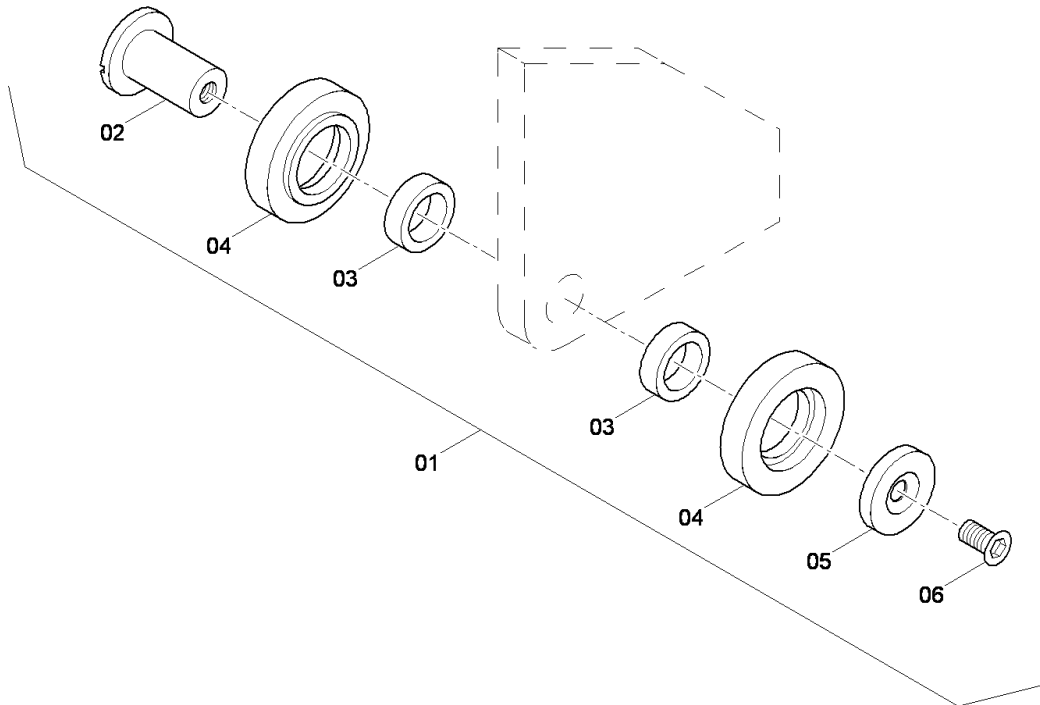

Side bar guiding 40-4720000097 Side arm guiding

Item	Part No.	Name	Qty	L	C	SN INFO
1	40-4720000097	Side arm guiding	1			
2	40-4730000284	Bolt	1			
3	40-4730000285	Bushing	2			
4	40-4730000286	Guide roller	2			
5	40-4730000287	Washer	1			
6	40-5730015477	Hexagon screw	1