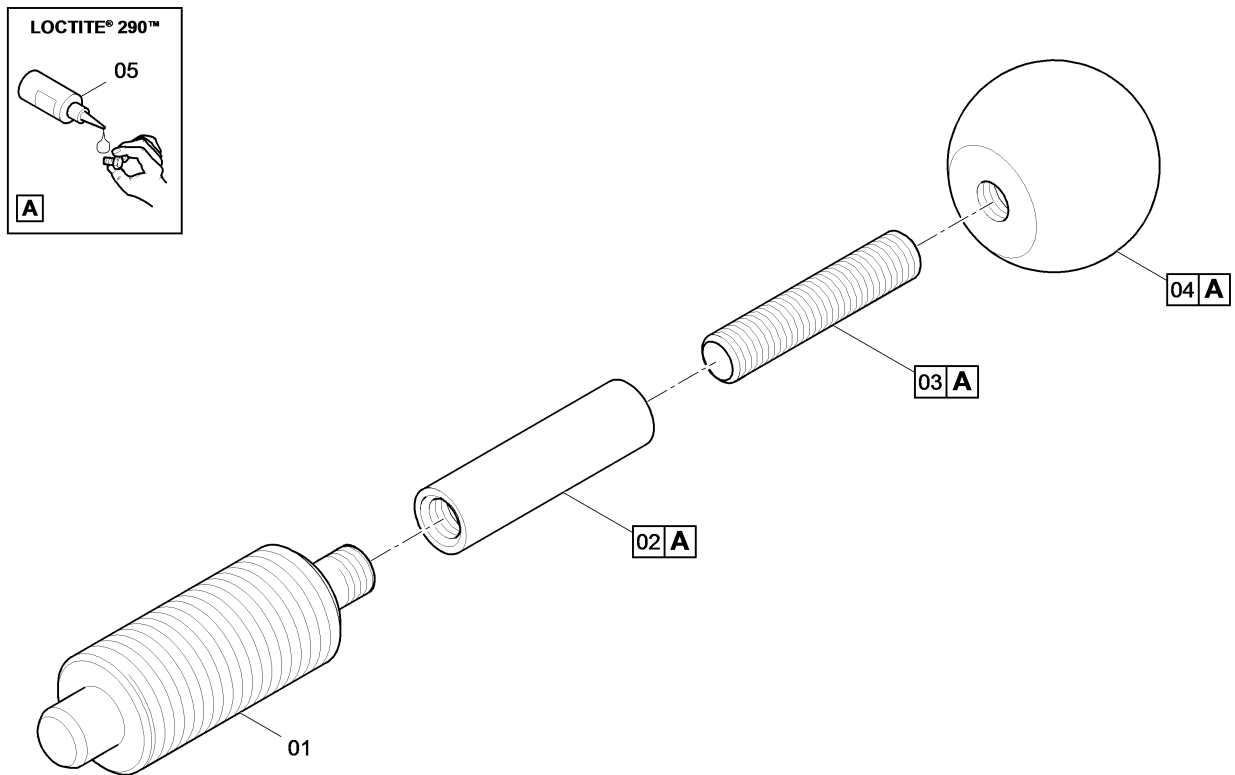

40-4812017300 Operator board 40-4812007259 Stop bolt

Item	Part No.	Name	Qty	L	C	SN INFO
1	40-D930404670	Stop bolt	1			
2	40-4812007237	Threaded socket	1			
3	40-D937948554	Threaded pin	1			
4	40-D930298018	Ball knob	1			
5	40-4747400034	Thread locking	1