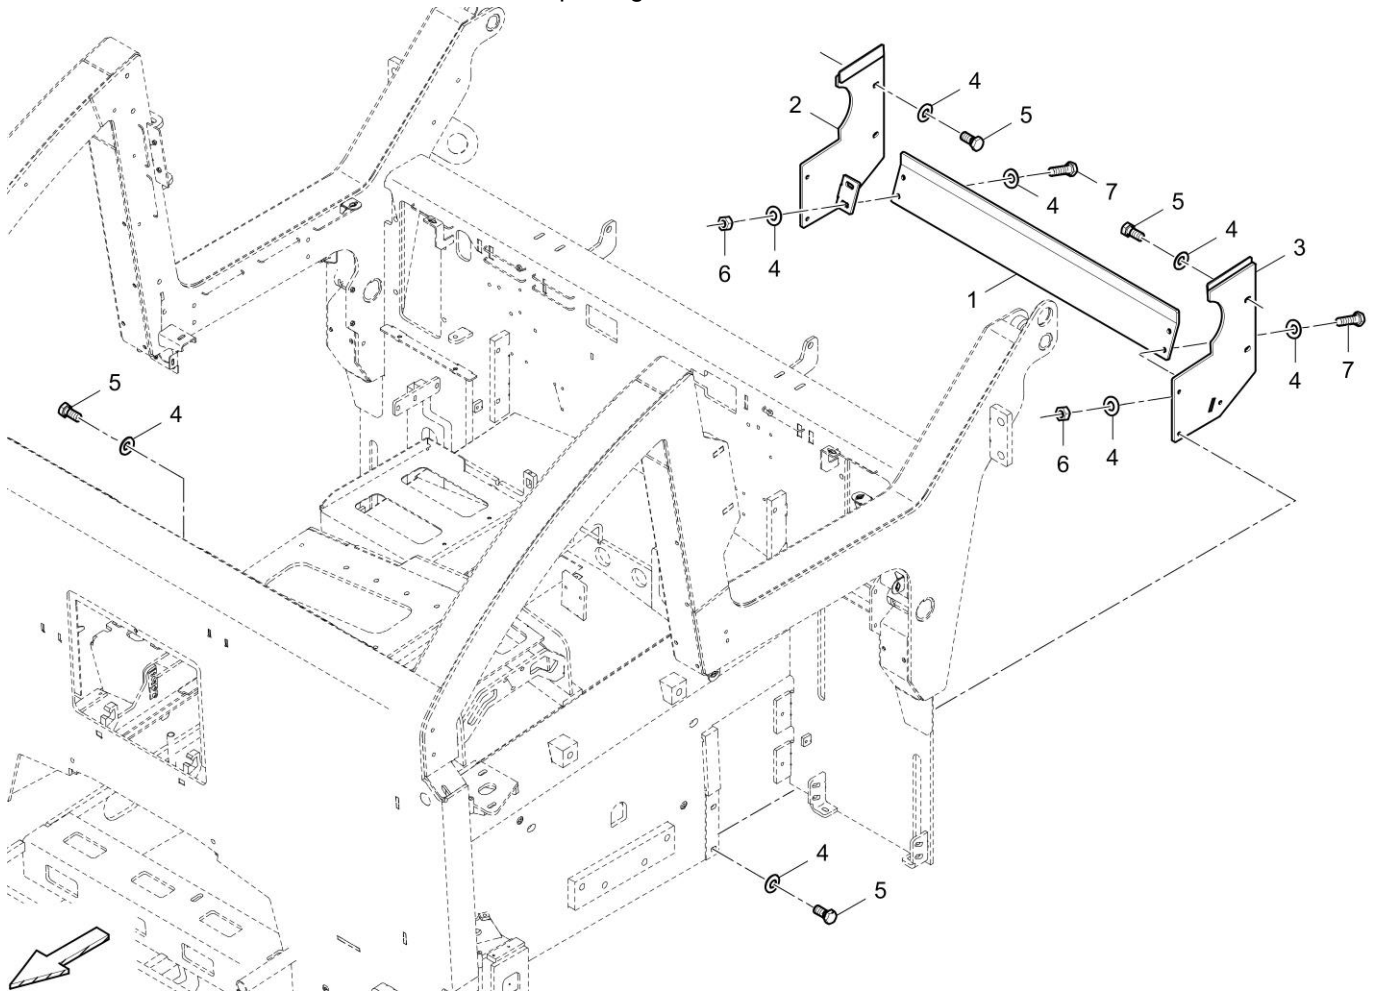

40-4812013356 Main frame 40-4812231640 Splash guard

Item	Part No.	Name	Qty	L	C	SN INFO
1	40-4812030304	Deflector plate	1			
2	40-4812231633	Cover plate, r.h.	1			
3	40-4812231638	Cover plate, l.h.	1			
4	40-D930435674	Washer	16			
5	40-0147140003	Hex head screw M12 x 25	8			
6	40-0266211200	Hexagon nut M12	4			
7	40-0147140303	Hexagon bolt	4			

Refer to Parts Online for the most up to date information. The printed information might be outdated.

Thu Mar 22 13:13:38 UTC 2018