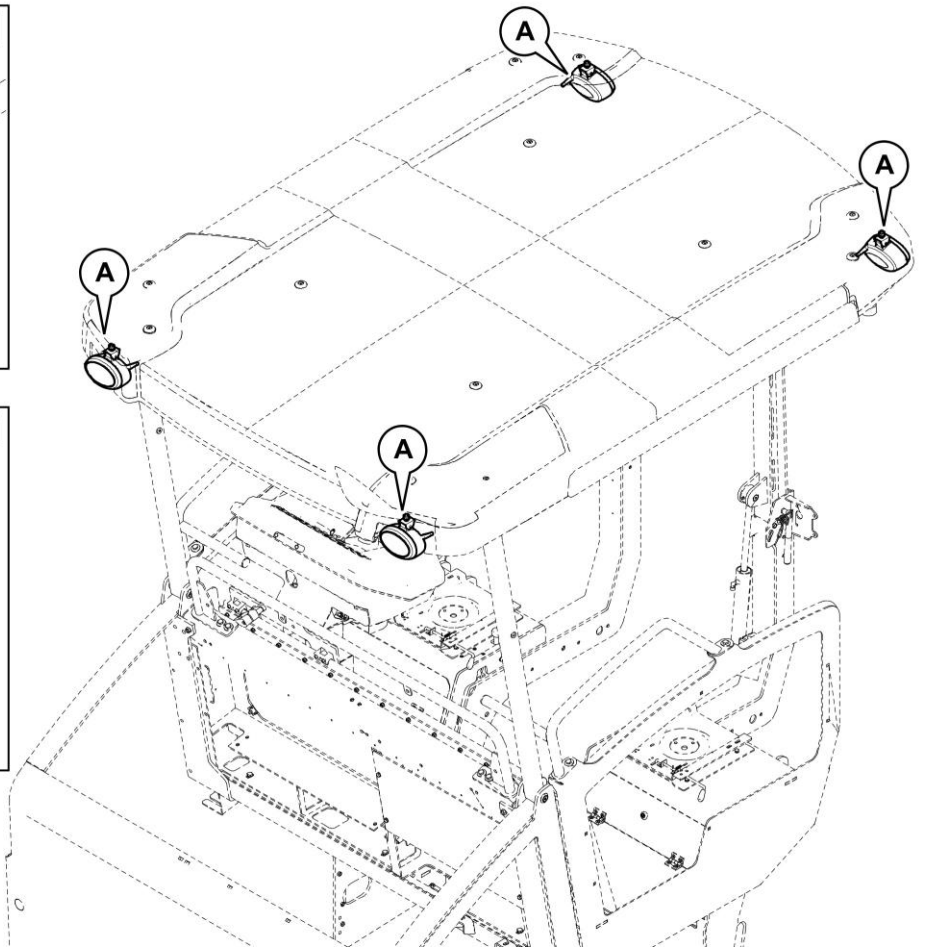

40-4812016484 Spot light 40-4812016484 Spot light

Item	Part No.	Name	Qty	L	C	SN INFO
1	40-4812015851	Spot light				
1.1	40-D977335112	Bulb	1			
2	40-4812023383	Spot light	4			
3	40-4812043273	Cable W48	4