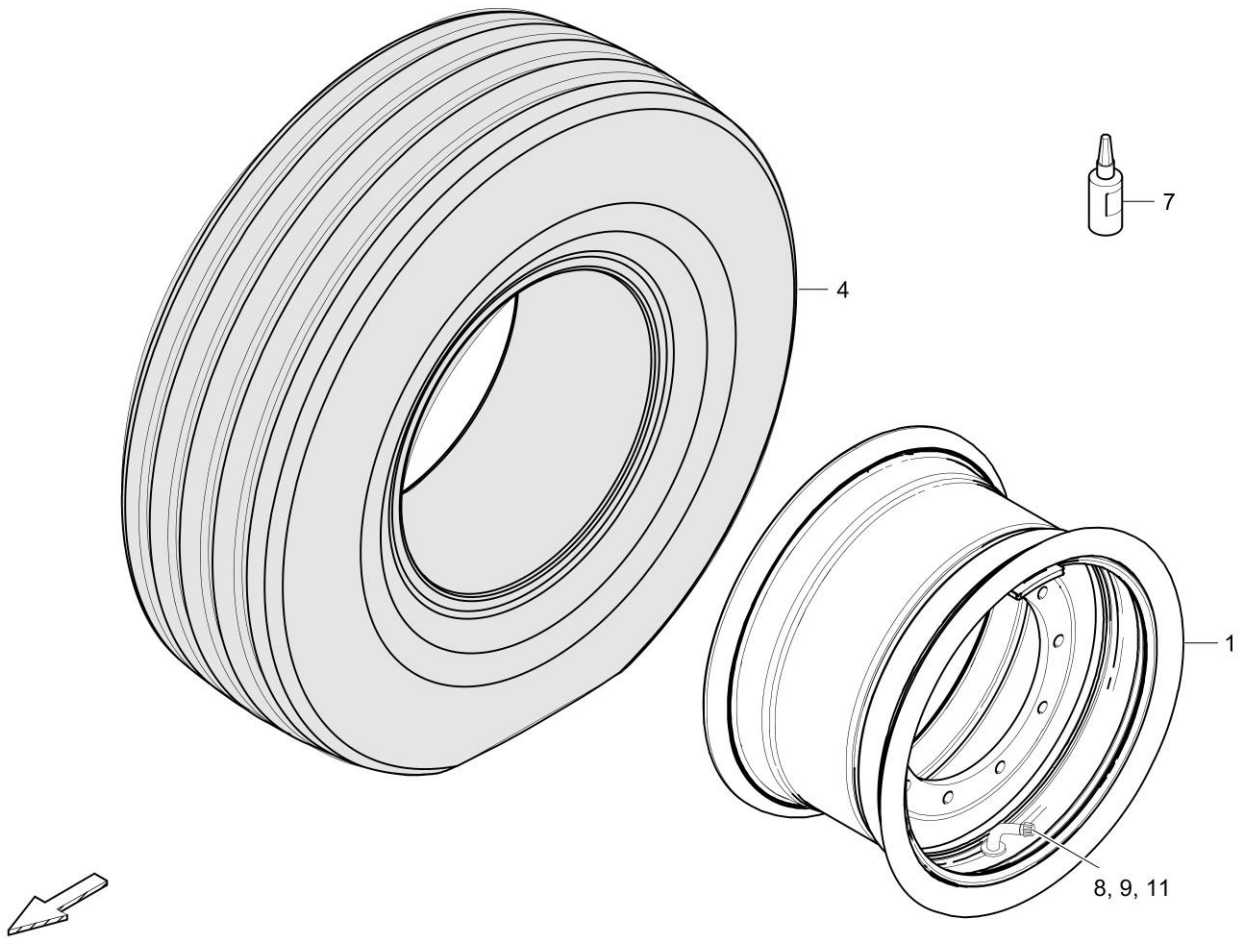

40-4812030375 Rear wheel 40-4812030376 Rear wheel

Item	Part No.	Name	Qty	L	C	SN INFO
1	40-4812232699	Rim	1			
4	40-4812030386	Tyre	1			
7	40-4812037883	Lube	1			
8	40-4812017920	Adapter	1			
9	40-4812017923	Cap	1			
11	40-4812017922	Valve	1