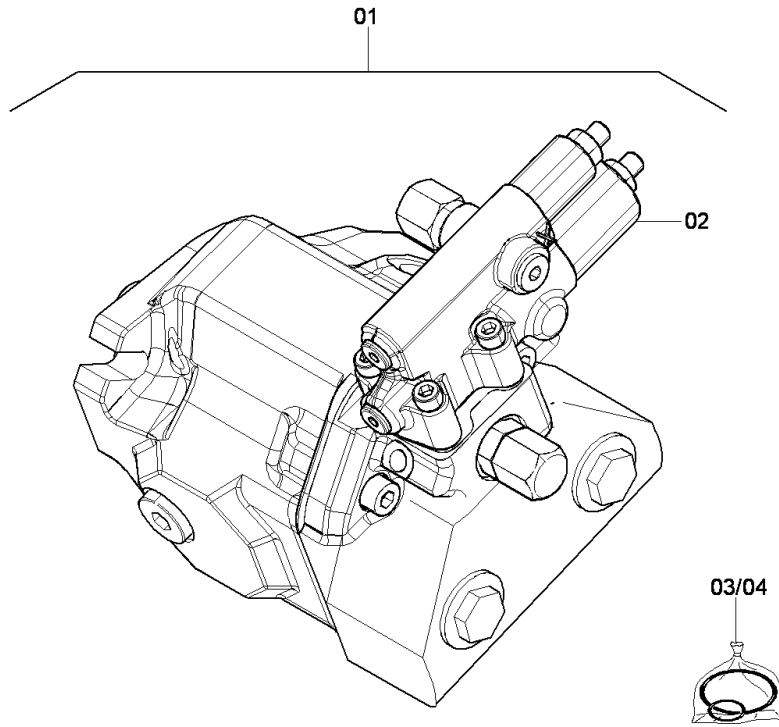

Split gear box 40-4812030505 Pump

Item	Part No.	Name	Qty	L	C	SN INFO
1	40-4812030505	Pump	1			
2	40-4812041624	Valve	1			
3	40-4812042924	Flange	1			
4	40-4812025796	Seal ring	1