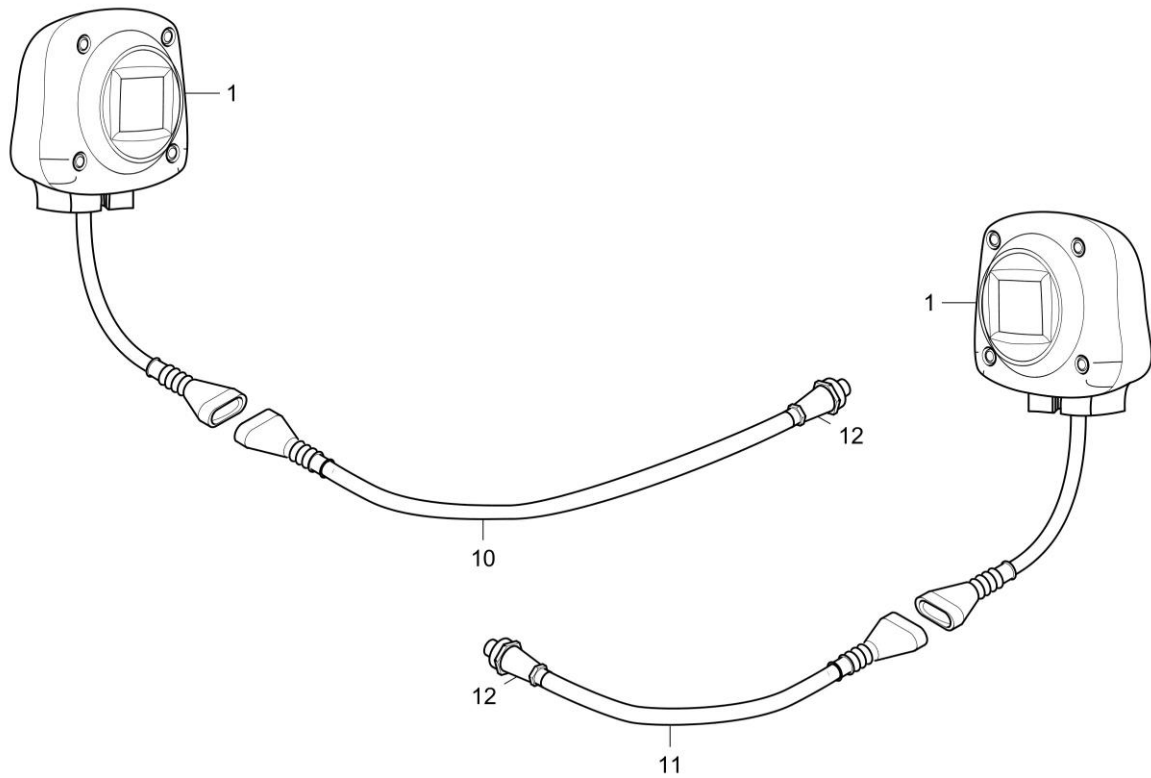

40-4812017406 Camera system 40-4812017407 El. option

Item	Part No.	Name	Qty	L	C	SN INFO
1	40-4812043178	Camera	2			
10	40-4812017155	Cable W32	1			
11	40-4812017153	Cable W33	1			
12	40-4812016317	Plug	2