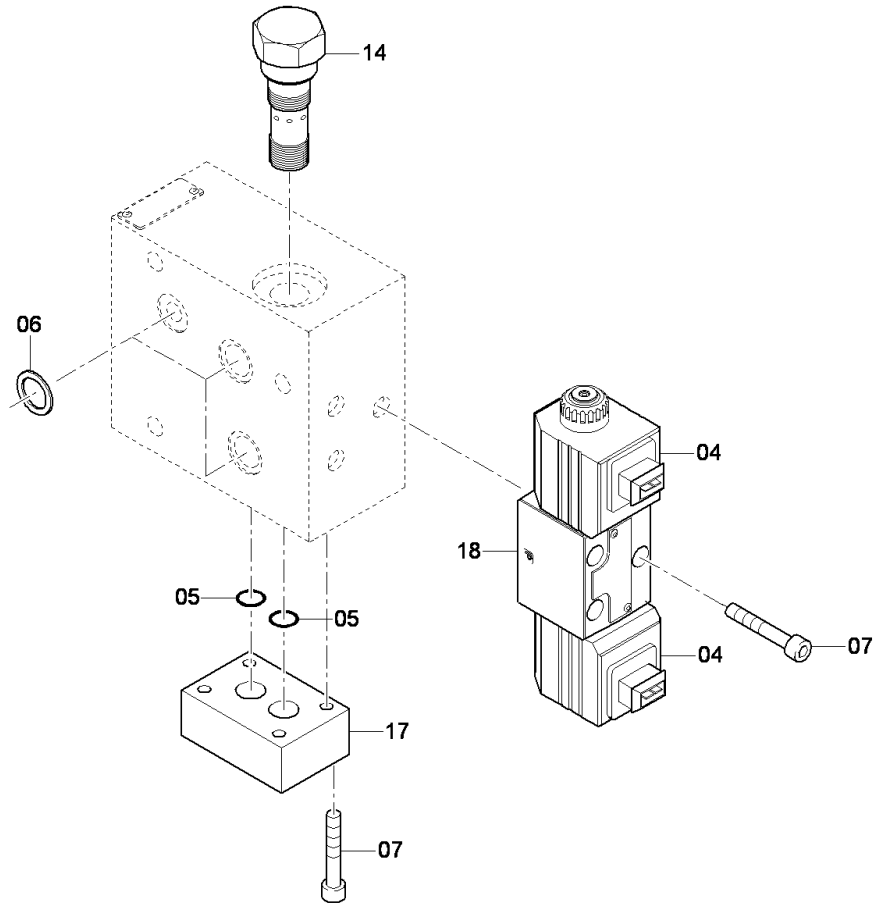

40-4812018622 Control block 40-4812046393 Control block

Item	Part No.	Name	Qty	L	C	SN INFO
4	40-4812036468	Coil	2			
5	40-D932314542	O-ring	2			
6	40-D932327786	O-ring	3			
7	40-0211121003	Screw	7			
14	40-4812006675	Pressure balance	1			
14.1	40-4812019340	Seal kit	1			
17	40-4812006672	Connection block	1			
18	40-4812006674	4/3 way valve	1