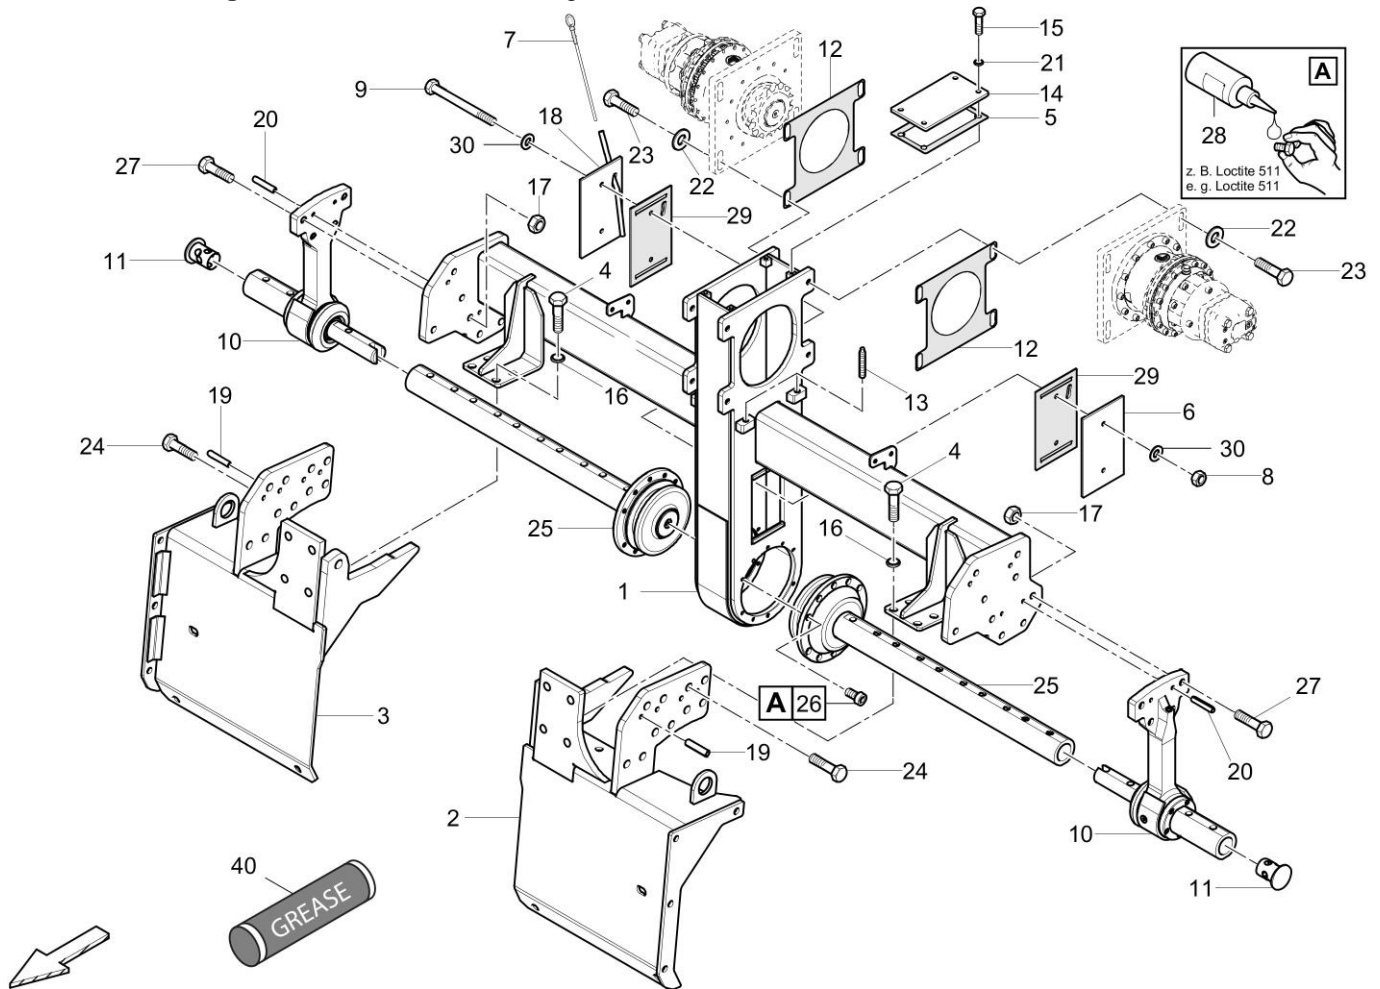

40-4812232996 Auger box 40-4812232996 Auger box

Item	Part No.	Name	Qty	L	C	SN INFO
1	40-4812027787	Adjustment	1			
2	40-4812233008	Suspension	1			
3	40-4812233009	Suspension	1			
4	40-5540084600	Hexagon head screw	8			
5	40-4812027538	Sealing	1			
6	40-4730000369	Side part	1			
7	40-D110080101	Dipstick	1			
8	40-5541396800	Hexagon nut	2			
9	40-4749900429	Screw	2			
10	40-4812026736	Outer support	2			
11	40-4730005778	Plug	2			
12	40-4812027539	Sealing	2			
13	40-0196155317	Threaded pin	4			
14	40-4812026851	Cover	1			
15	40-0147136303	Screw	4			
16	40-0333310042	Schnorr-lock washer	8			

Refer to Parts Online for the most up to date information. The printed information might be outdated.

Thu Mar 22 13:15:21 UTC 2018