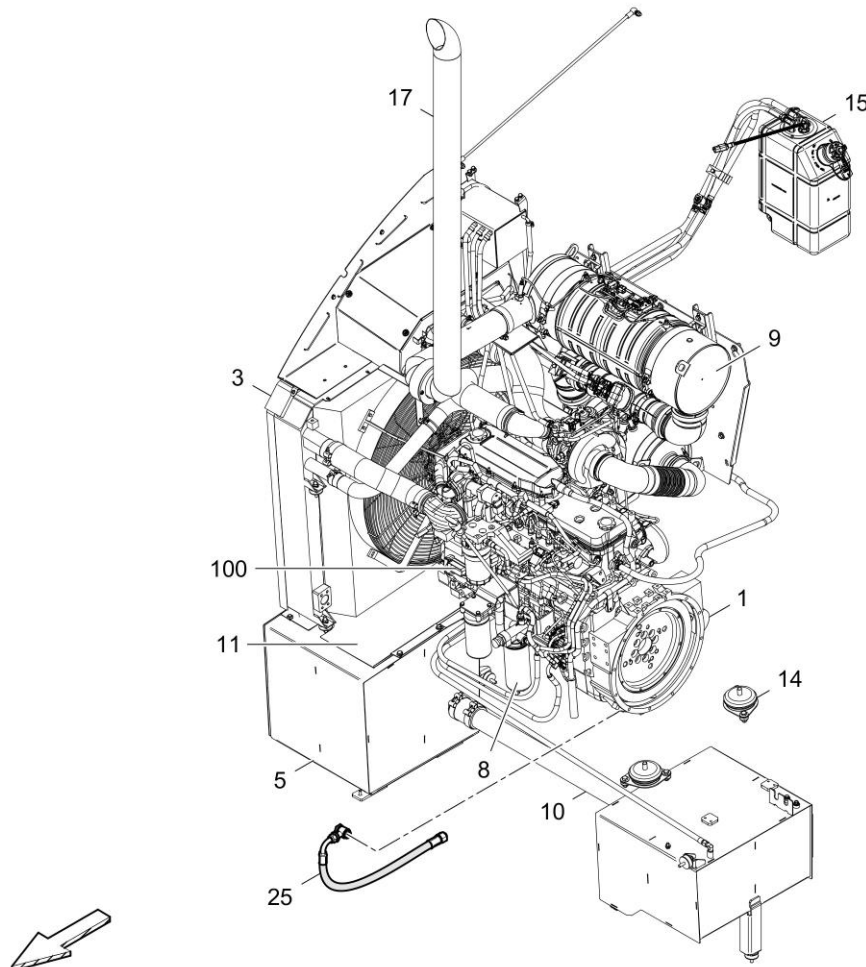

40-4812010282 Drive, Stage IV / Tier 4f 40-4812010282 Drive T4F

Item	Part No.	Name	Qty	L	C	SN INFO
1	40-4812010283	Motor	1			
3	40-4812017132	Cooler	1			
5	40-4812013355	Fuel tank	1			
8		Attaching parts	1			
9	40-4812013353	Exhaust system	1			
10	40-4812042898	Fuel system	1			
11	40-4812017023	Air guide	1			
14		Engine support	1			Valid for s/n G001359, G001360, G001361, G001362, G001363, G001370, ff
15	40-4812013354	DEF-System	1			
17	40-4812013884	Exhaust pipe	1			
25	40-4812023352	Oil drain	1			
30	40-4812014823	Sticker	1			
31	40-4812017008	Sticker	1			
100	40-4812008627	Electric parts Tier 4F	1			
120	40-4812019475	Service parts	1			

Refer to Parts Online for the most up to date information. The printed information might be outdated.

Thu Mar 22 13:14:17 UTC 2018