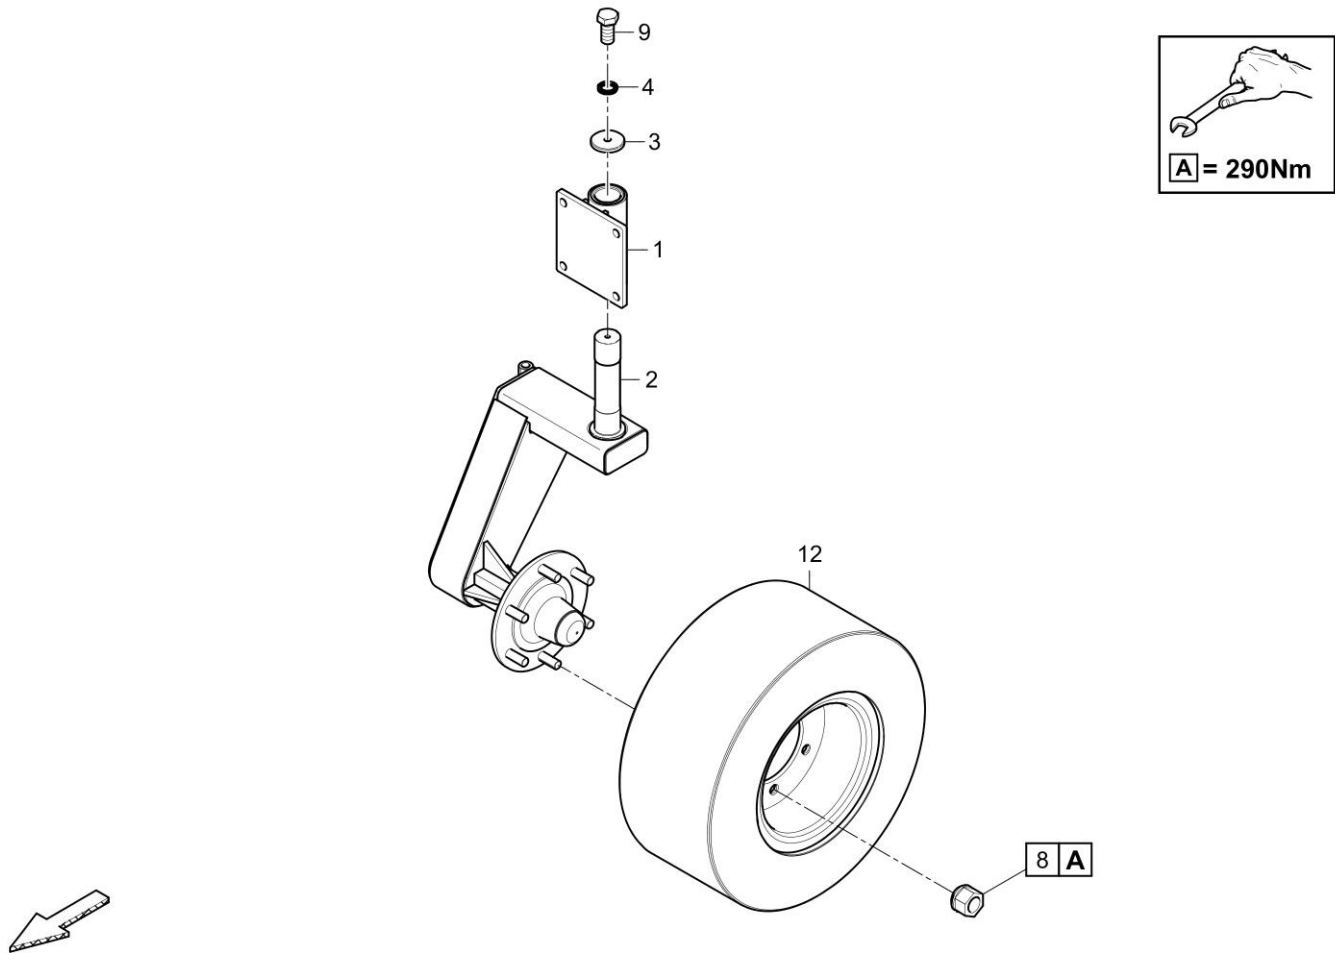

40-4812040297 Wheel storage, r.h. 40-4812040297 Wheel storage, r.h.

Item	Part No.	Name	Qty	L	C	SN INFO
1	40-4812040140	Support block	1			
2	40-4812040122	Wheel suspension bar	1			
3	40-4812040120	Washer	1			
4	40-0333310052	Flat washer	1			
8	40-4749901284	Nut	6			
9	40-0147140003	Hex head screw M12 x 25	1			
12	40-4812043204	Wheel, cpl.	1