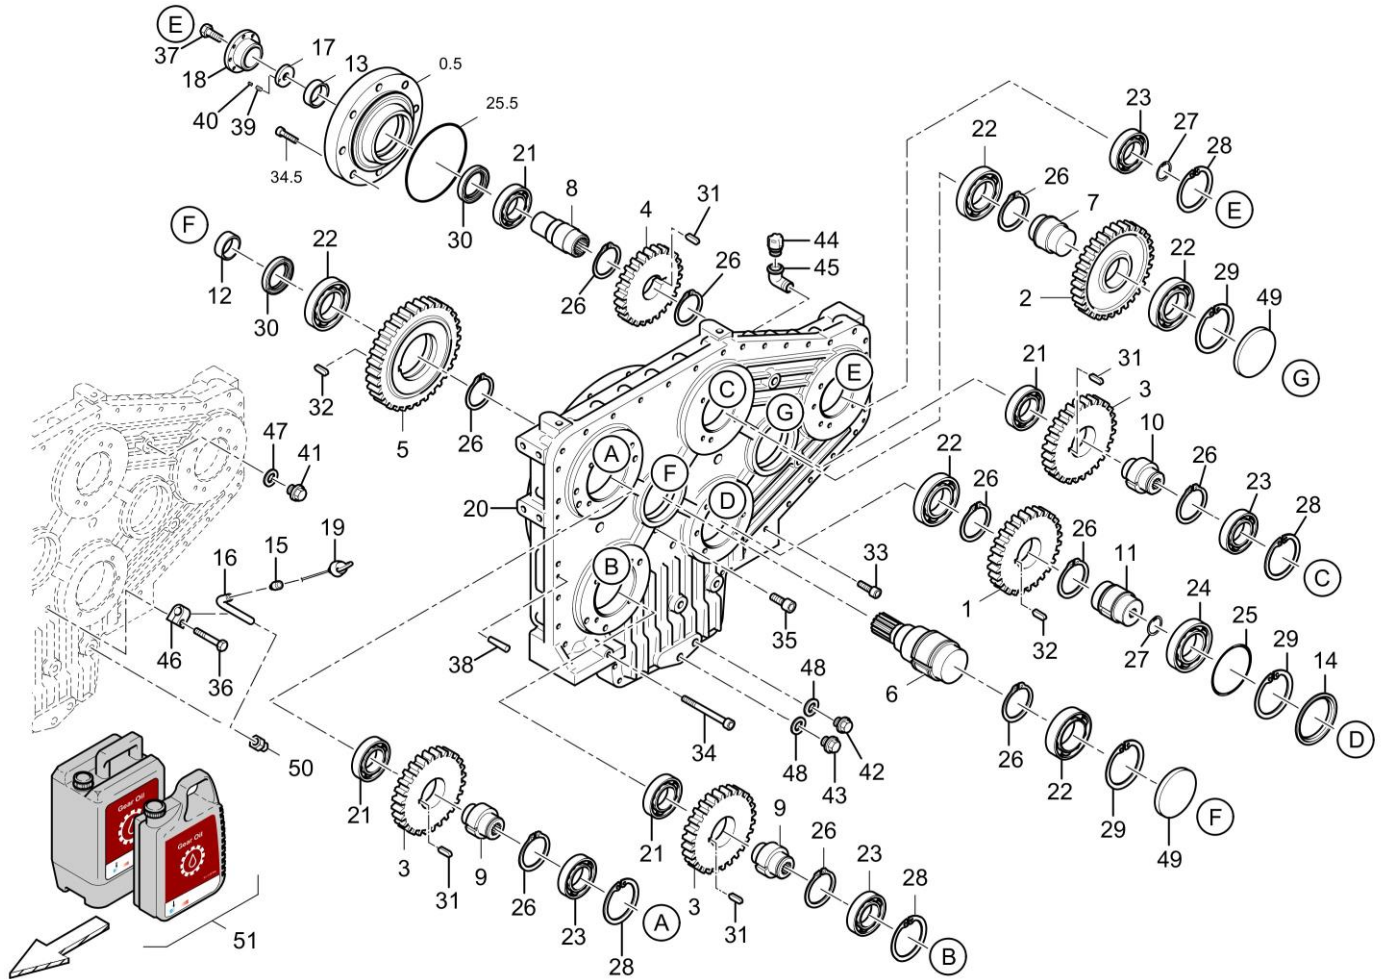

40-4812039759 Split gear 40-4812009405 Split gear

Item	Part No.	Name	Qty	L	C	SN INFO
0.5	40-4812016737	Bearing support	1			
1	40-4812035963	Spur wheel	1			
2	40-4812035964	Spur wheel	1			
3	40-4812040554	Spur wheel	3			
4	40-4812035965	Spur wheel	1			
5	40-4812040553	Spur wheel	1			
6	40-4812036840	Gear shaft	1			
7	40-4812040552	Shaft	1			
8	40-4812040551	Gear shaft	1			
9	40-4812040550	Shaft	2			
10	40-4812040549	Shaft	1			
11	40-4812040548	Shaft	1			
12	40-4812036842	Guide ring	1			
13	40-4812040547	Guide ring	1			
14	40-4812035977	Eccentric ring	1			
15	40-4812035985	Reducer	1			

Refer to Parts Online for the most up to date information. The printed information might be outdated.

Thu Mar 22 13:14:44 UTC 2018