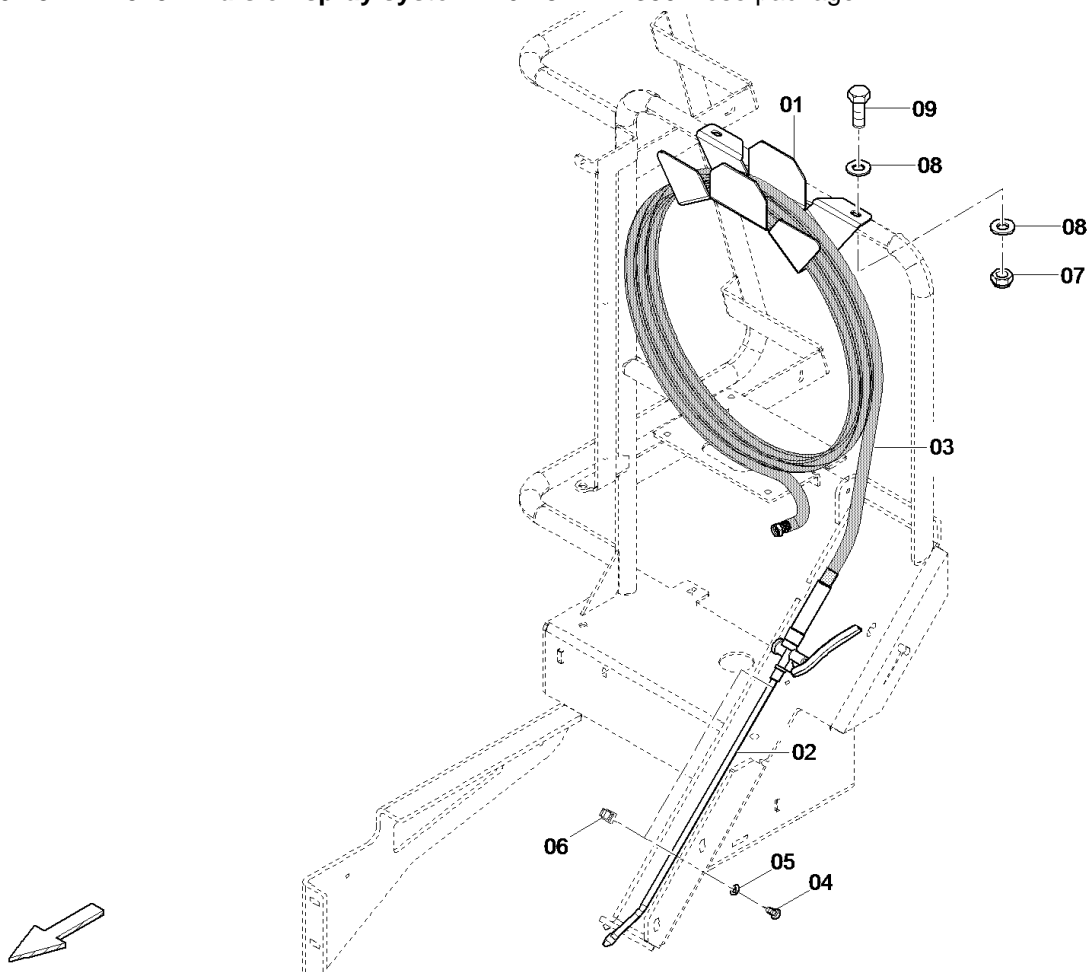

40-4812227323 Emulsion spray system 40-4812227350 Hose package

Item	Part No.	Name	Qty	L	C	SN INFO
1	40-4812038890	Retainer	1			
2	40-D956166675	Splash pipe, cpl.	1			
2_01	40-D956192420	Nozzle	1			
3	40-4812227355	Hose	1			
4	40-0147124603	Screw	2			
5	40-0333310045	Schnorr-lock washer	2			
6	40-D953509710	Clip	2			
7	40-0291118802	Hexagon nut	2			
8	40-0301233500	Plain washer	4			
9	40-0147133012	Hex. head screw	2			

Refer to Parts Online for the most up to date information. The printed information might be outdated.

Thu Mar 22 13:17:44 UTC 2018