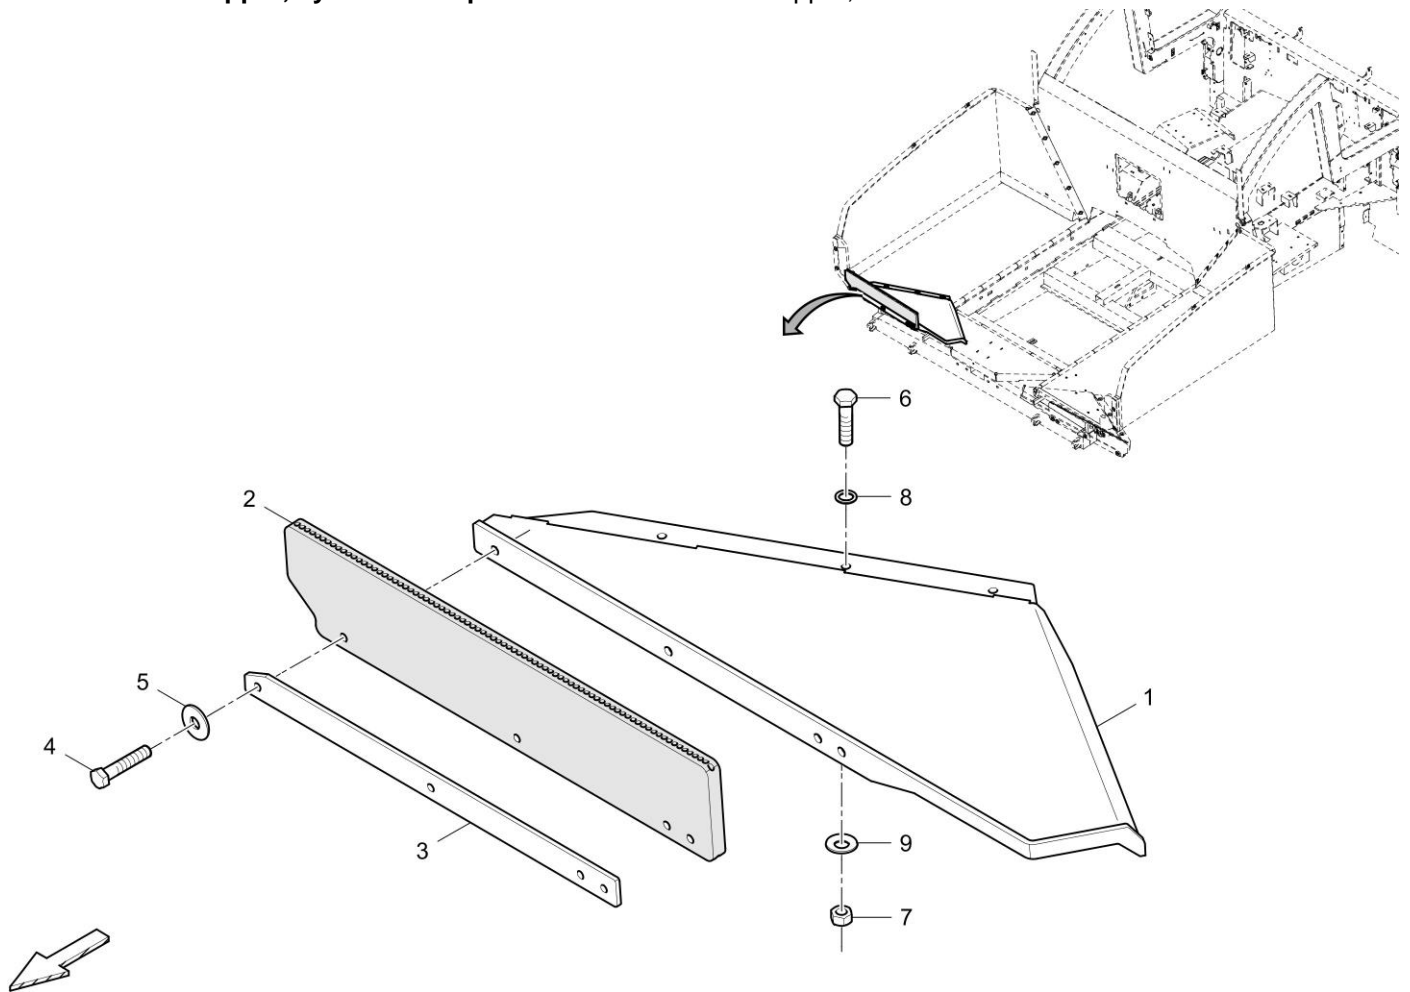

40-4812229141 Hopper, hydr. front flap 40-4812226018 Front hopper, r.h.

Item	Part No.	Name	Qty	L	C	SN INFO
1	40-4812226019	Bulk material flap, r.h.	1			
2	40-4812226006	Hopper rubber	1			
3	40-4812226005	Plate	1			
4	40-0147140703	Hex. head screw M12 x 60	4			
5	40-0300013042	Flat washer	4			
6	40-0147140303	Hexagon bolt	6			
7	40-0266211200	Hexagon nut M12	6			
8	40-0333310043	Schnorr-lock washer	6			
9	40-D930435674	Washer	6