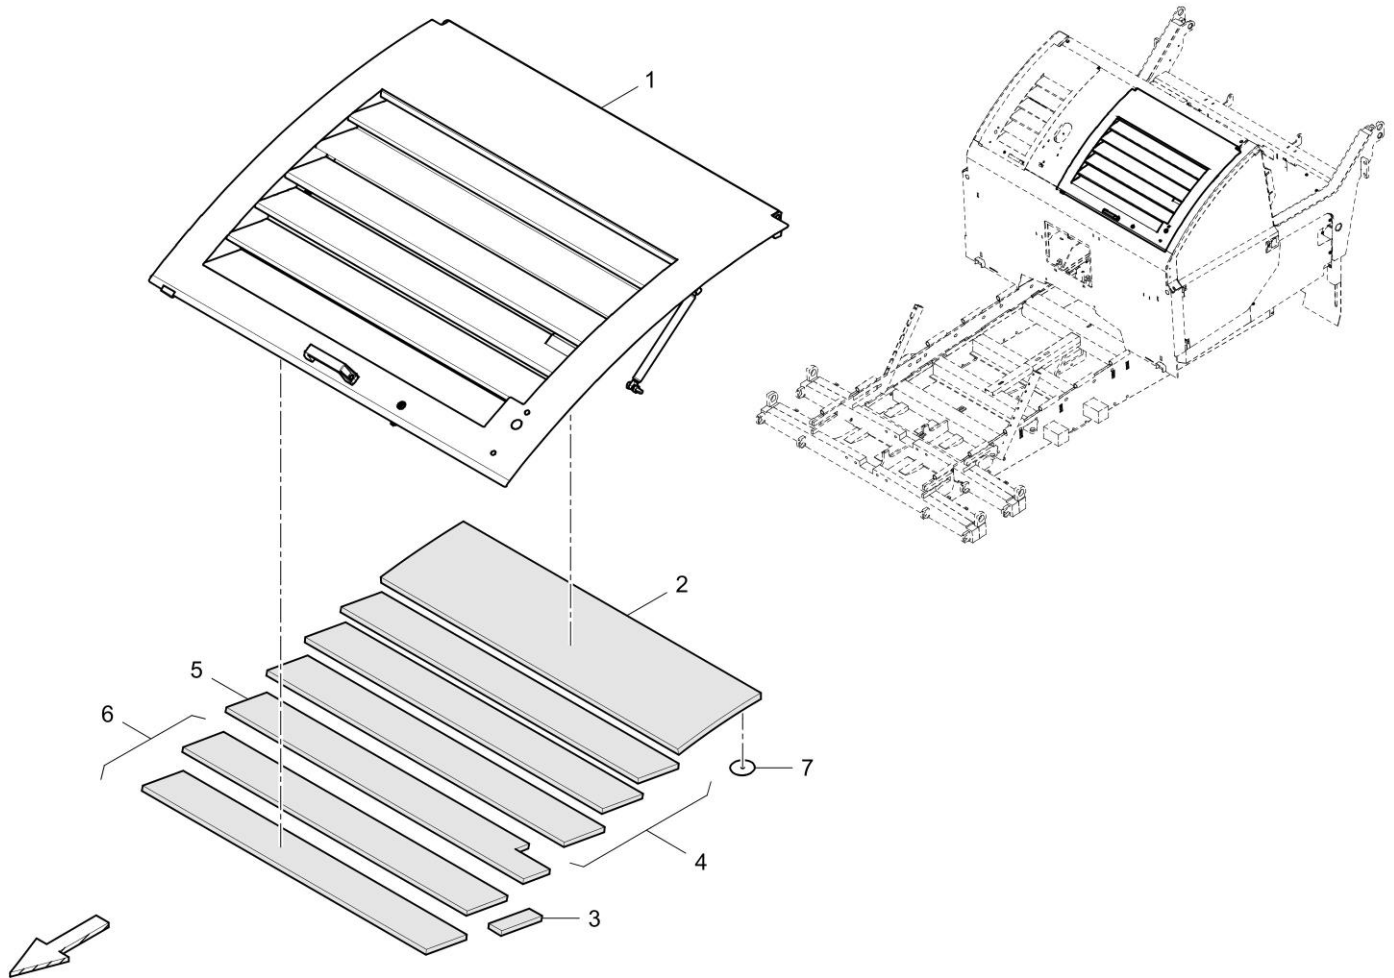

40-4812230072 Covering 40-4812227088 Engine hood, l.h. T4F

Item	Part No.	Name	Qty	L	C	SN INFO
1	40-4812227087	Hood T4F	1			
2	40-4812200635	Insulating material	1			
3	40-4812044577	Insulating material	1			
4	40-4812200636	Insulating material	3			
5	40-4812200638	Insulating material	1			
6	40-4812200637	Insulating material	2			
7	40-4749301479	Clip	4