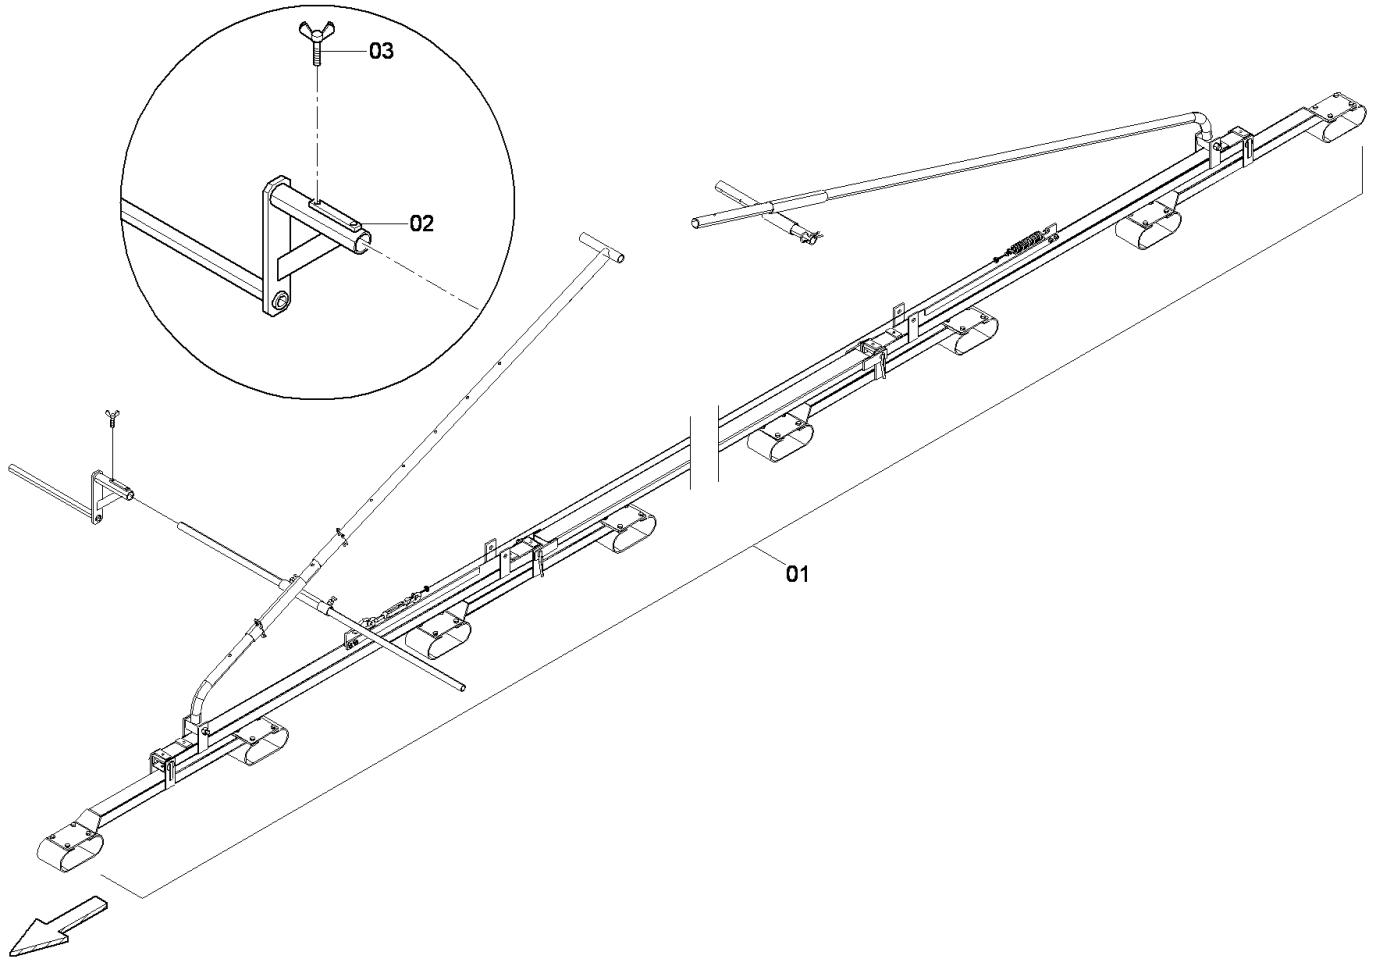

Item	Part No.	Name	Qty	L	C	SN INFO
17	40-4812041994	Swinging arm	1			

40-D830031300 Trailing ski, 6m 40-D830031300 Trailing ski, 6m

Item	Part No.	Name	Qty	L	C	SN INFO
1	40-4700688225	Trailing ski, 6m	1			
2	40-D754902001	Balancer	1			
3	40-D937032652	Wing screw	2			