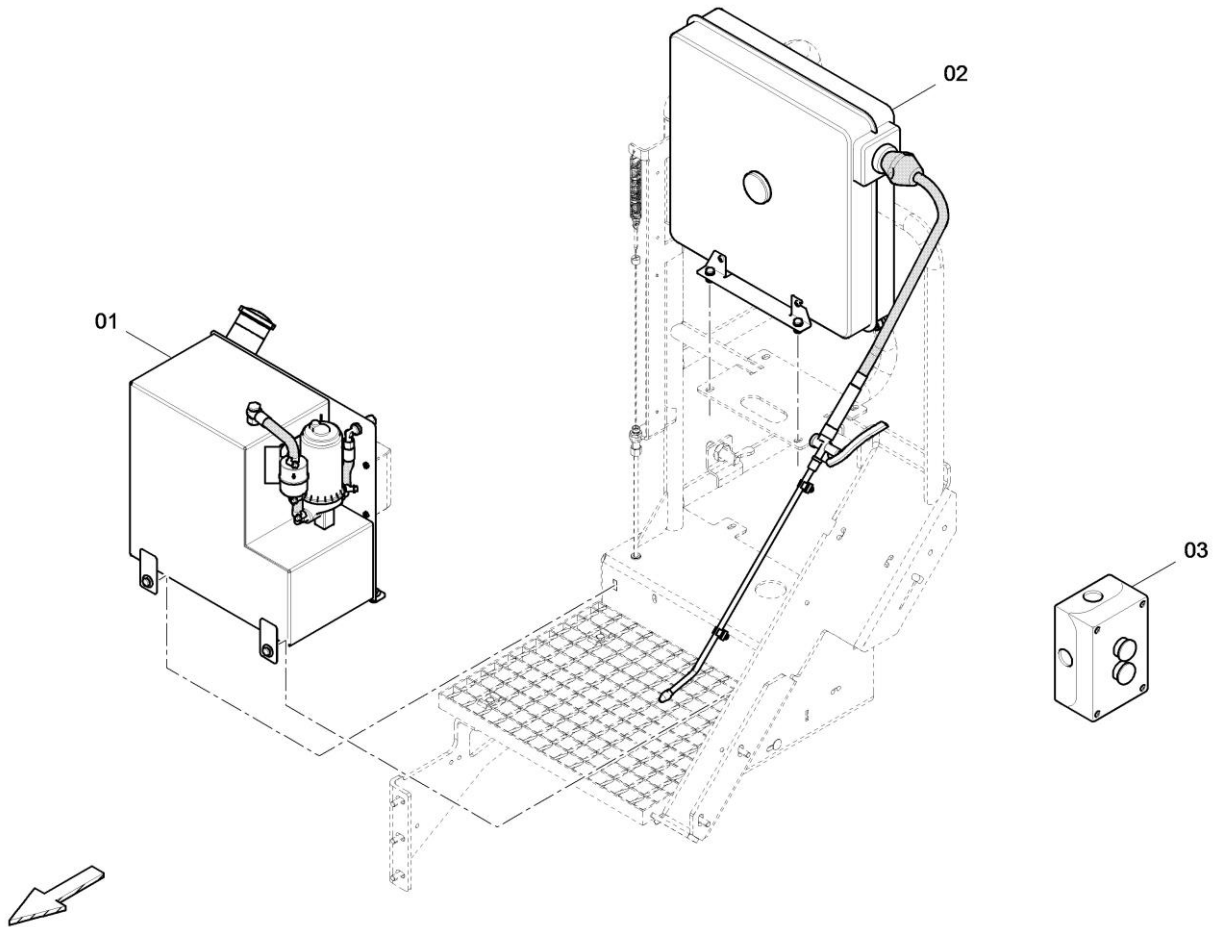

40-4812227324 Emulsion spray system 40-4812227324 Emulsion spray system

Item	Part No.	Name	Qty	L	C	SN INFO
1	40-4812227321	Tank with pump	1			
2	40-4812227339	Hose reel	1			
2	40-4812232523	Hose reel	1			Valid from s/n GG002041, GG002049, ff
3	40-4812010335	El. option	1			

Comments for Page: 40-4812227324 Emulsion spray system

Valid for 0G001378, 1404, 1405, ff

Gueltig fuer S/N 0G001378, 1404, 1405, ff