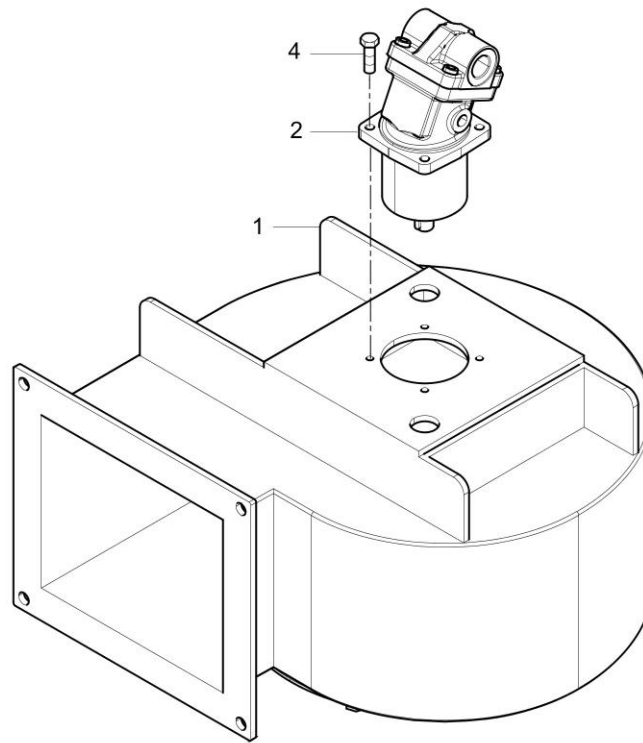

40-4812007057 Fume control system 40-4812045091 Blower

Item	Part No.	Name	Qty	L	C	SN INFO
1	40-4812044945	Ventilator	1			
2	40-4812044822	Hydraulic motor	1			
4	40-0147124603	Screw	4