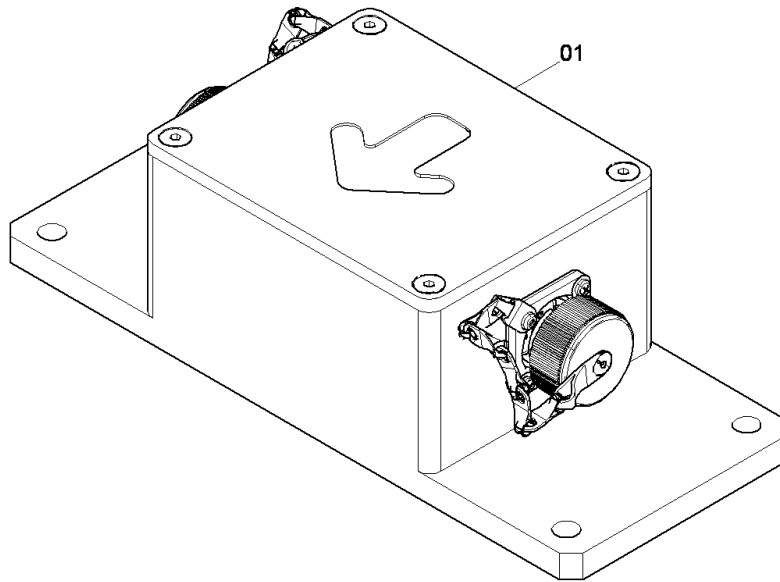

40-4812004663 CAN-sensor kit 2+1 40-D900626011 Slope sensor

Item	Part No.	Name	Qty	L	C	SN INFO
1	40-D900626011	Slope transmitter	1