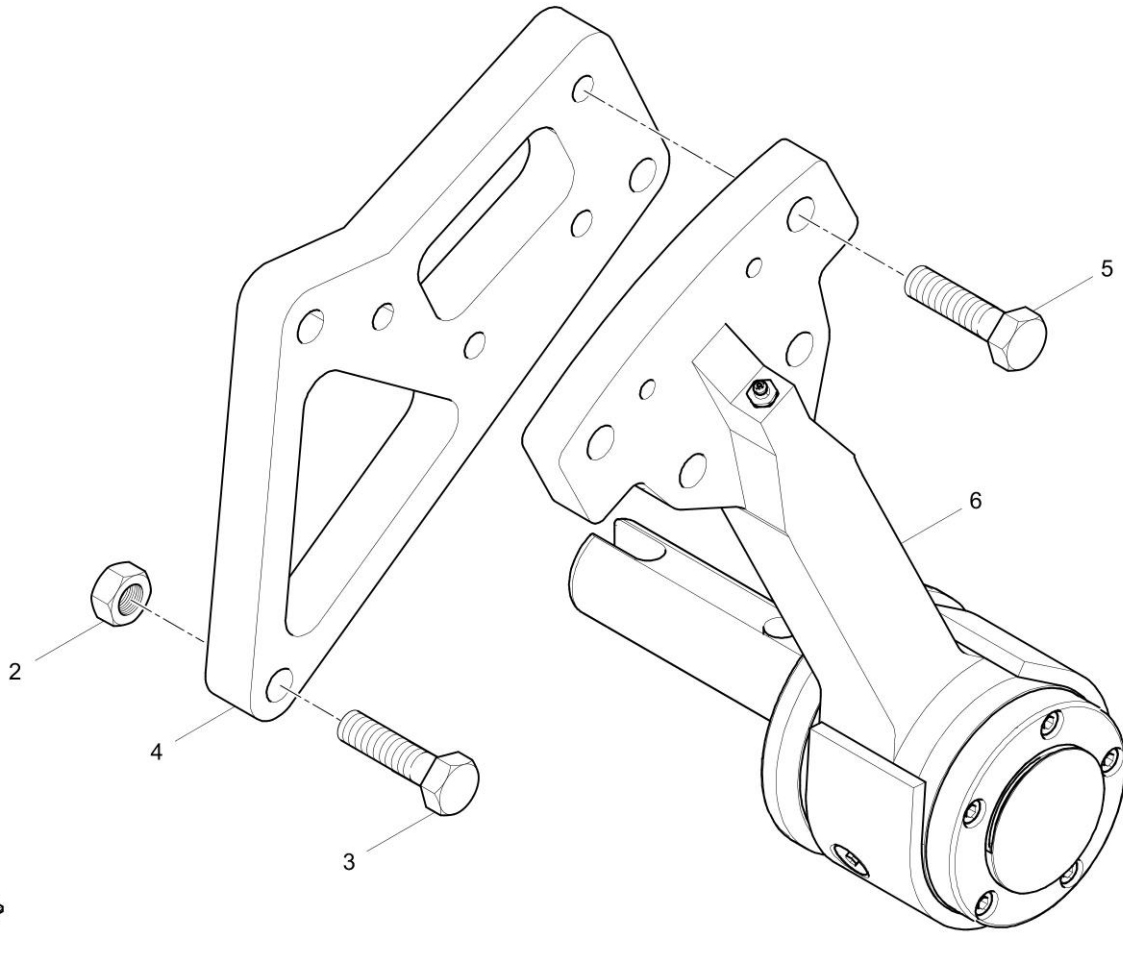

40-4812031805 End support, cpl. 40-4812031805 End support, cpl.

Item	Part No.	Name	Qty	L	C	SN INFO
2	40-0266211400	Hexagon nut M16	3			
3	40-0147148303	Screw cap	3			
4	40-D438081301	Intermediate plate	1			
5	40-0147148012	Screw	4			
6	40-D439082200	Screw conveyor, end bearing	1