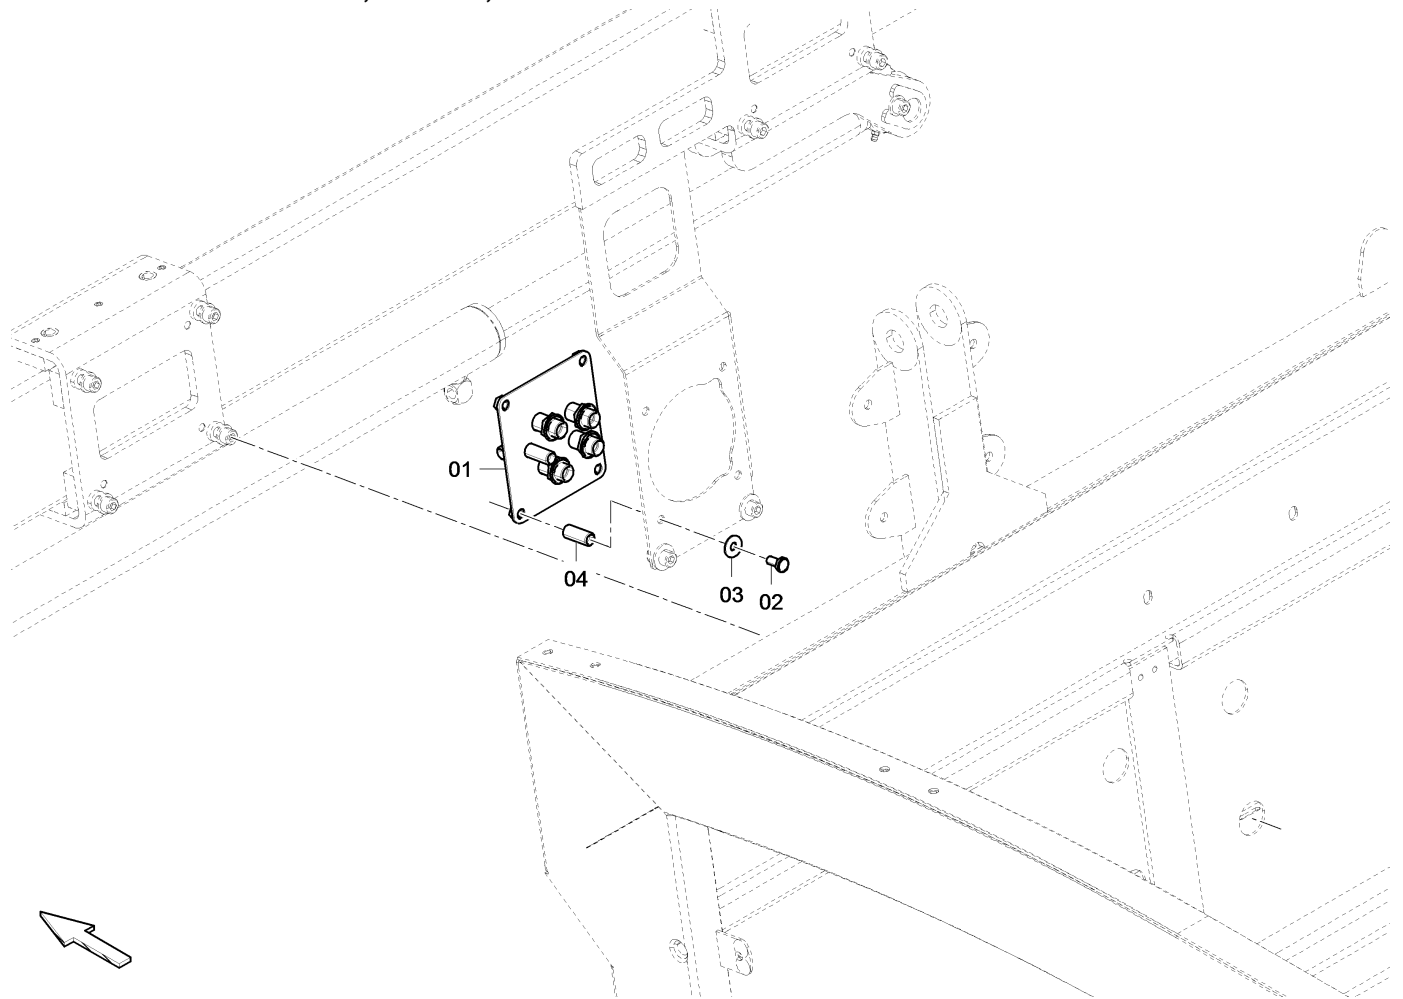

40-4812017481 Platform V5.1, movable, roof 40-4812005994 Plate

Item	Part No.	Name	Qty	L	C	SN INFO
1	40-4812041568	Plate	1			
2	40-0147132903	Screw	4			
3	40-D939505023	Washer	4			
4	40-4812008002	Distance bushing	4			