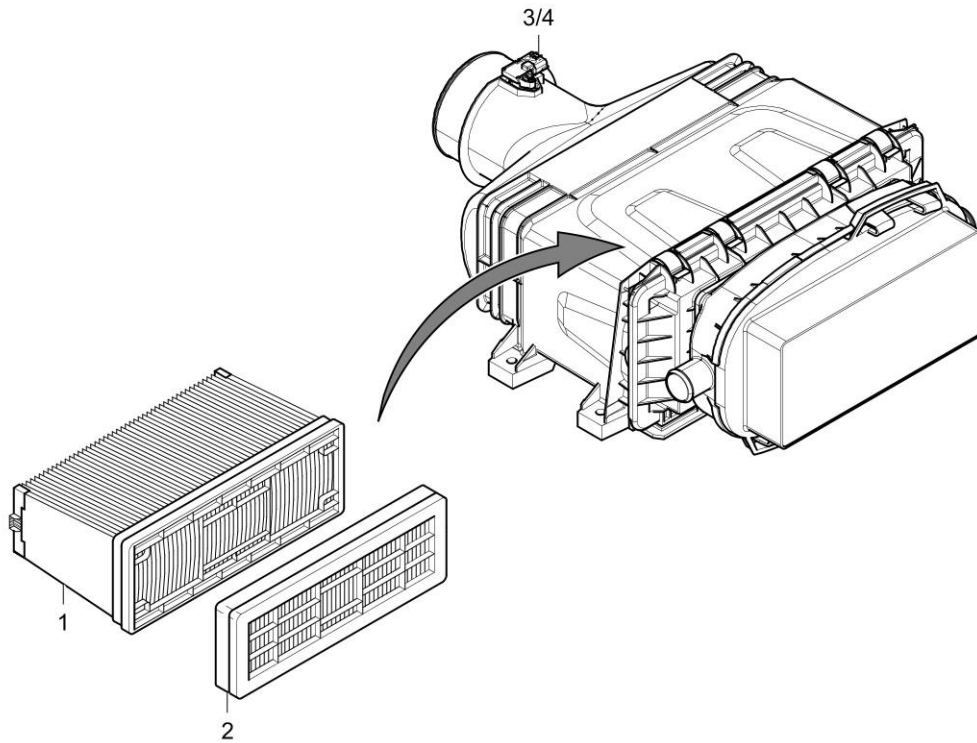

40-4812017132 Combined cooler, T4f 40-4812012430 Air filter cpl.

Item	Part No.	Name	Qty	L	C	SN INFO
1	40-4812034566	Air cleaner element big	1			
2	40-4812034567	Air cleaner element small	1			
3	40-4812012433	Temp. and pressure sensor	1			
4	40-4812012429	Pressure sensor	1