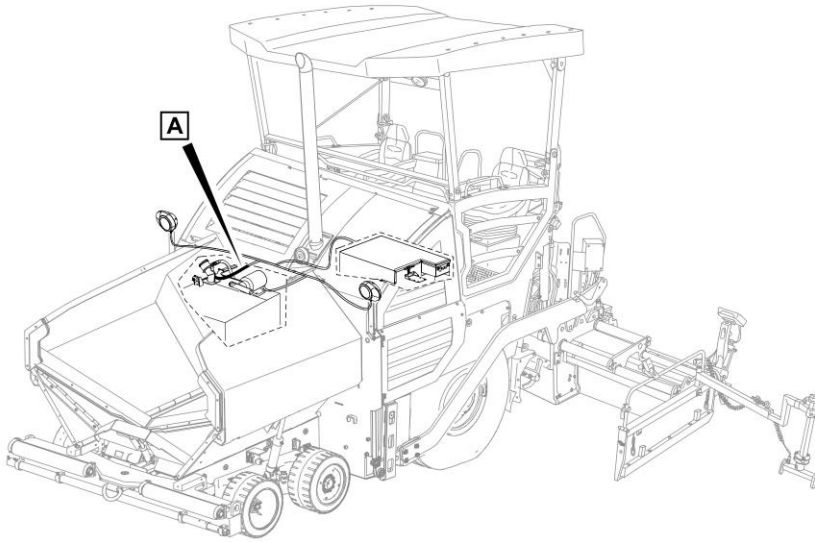

40-4812016527 Wiring 40-4812034456 Cable W35

Item	Part No.	Name	Qty	L	C	SN INFO
1	40-4812034919	Female housing	1			
2	40-4812034923	Socket	1