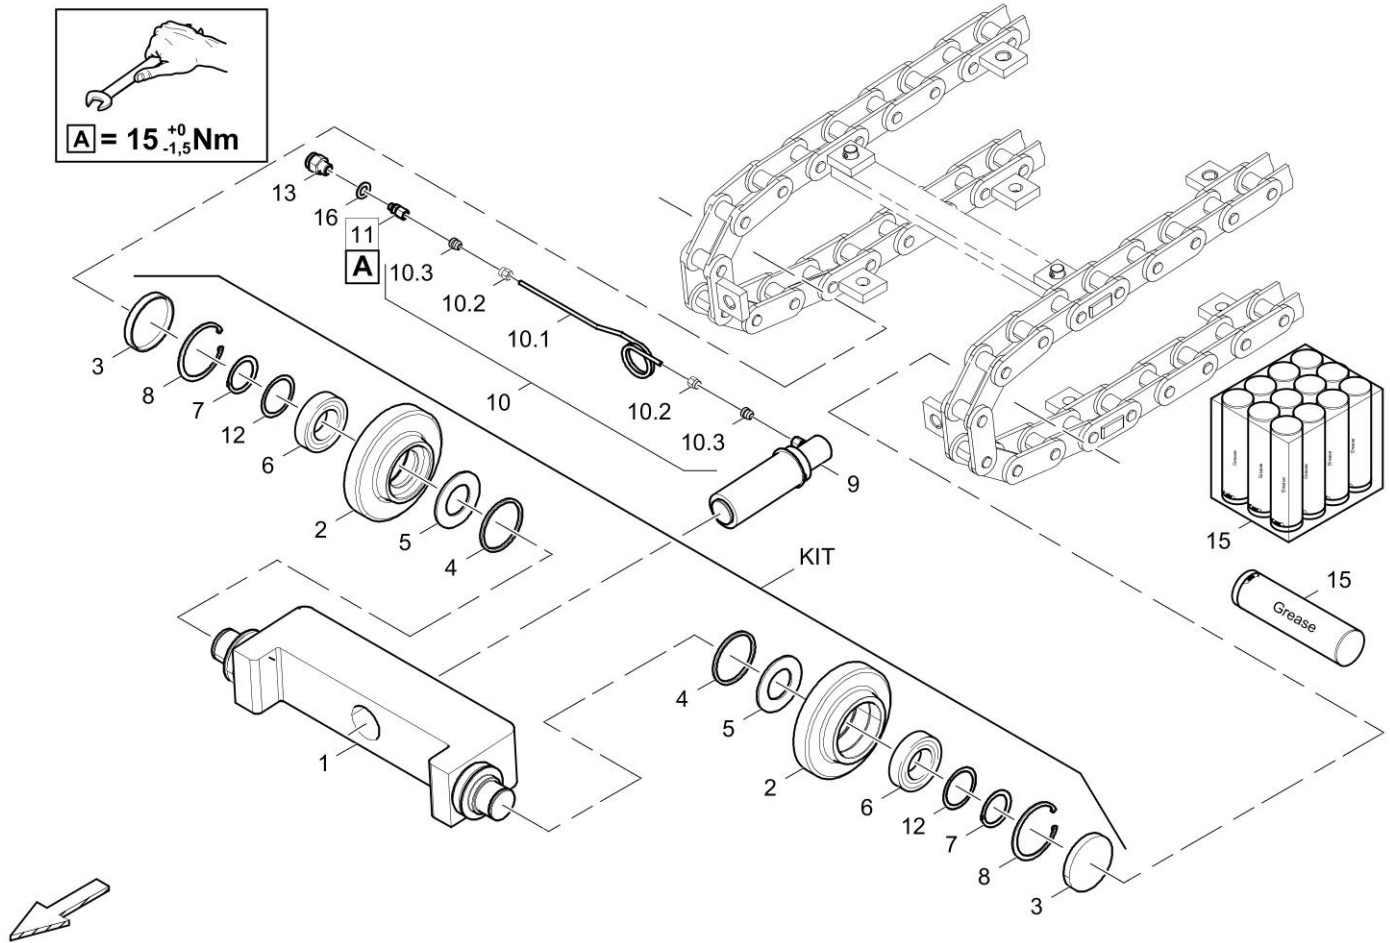

40-4812029684 Conveyor turn 40-4812029684 Conveyor turn

Item	Part No.	Name	Qty	L	C	SN INFO
KIT	40-4812048793	Conveyor turn	1			
1	40-4812029694	Retainer	1			
2	40-4730014258	Reversing roller	2			
3	40-4749302124	Cover	2			
4	40-4749000230	Sealing	2			
5	40-D932580716	Nilosring	2			
6	40-4812030926	Bearing	2			
7	40-D936003190	Circlip	2			
8	40-D936030849	Circlip	2			
12	40-D932100963	Shim	2			
9	40-4812026815	Tensioner	2			
10	40-4812040130	Pipeline	1			
10.1	40-4812029869	Pipeline	1			
10.2	40-D961102005	Union nut	2			
10.3	40-D961102055	Cutting ring	2			
11	40-D961935205	Male connector	2			

Refer to Parts Online for the most up to date information. The printed information might be outdated.

Thu Mar 22 13:15:10 UTC 2018