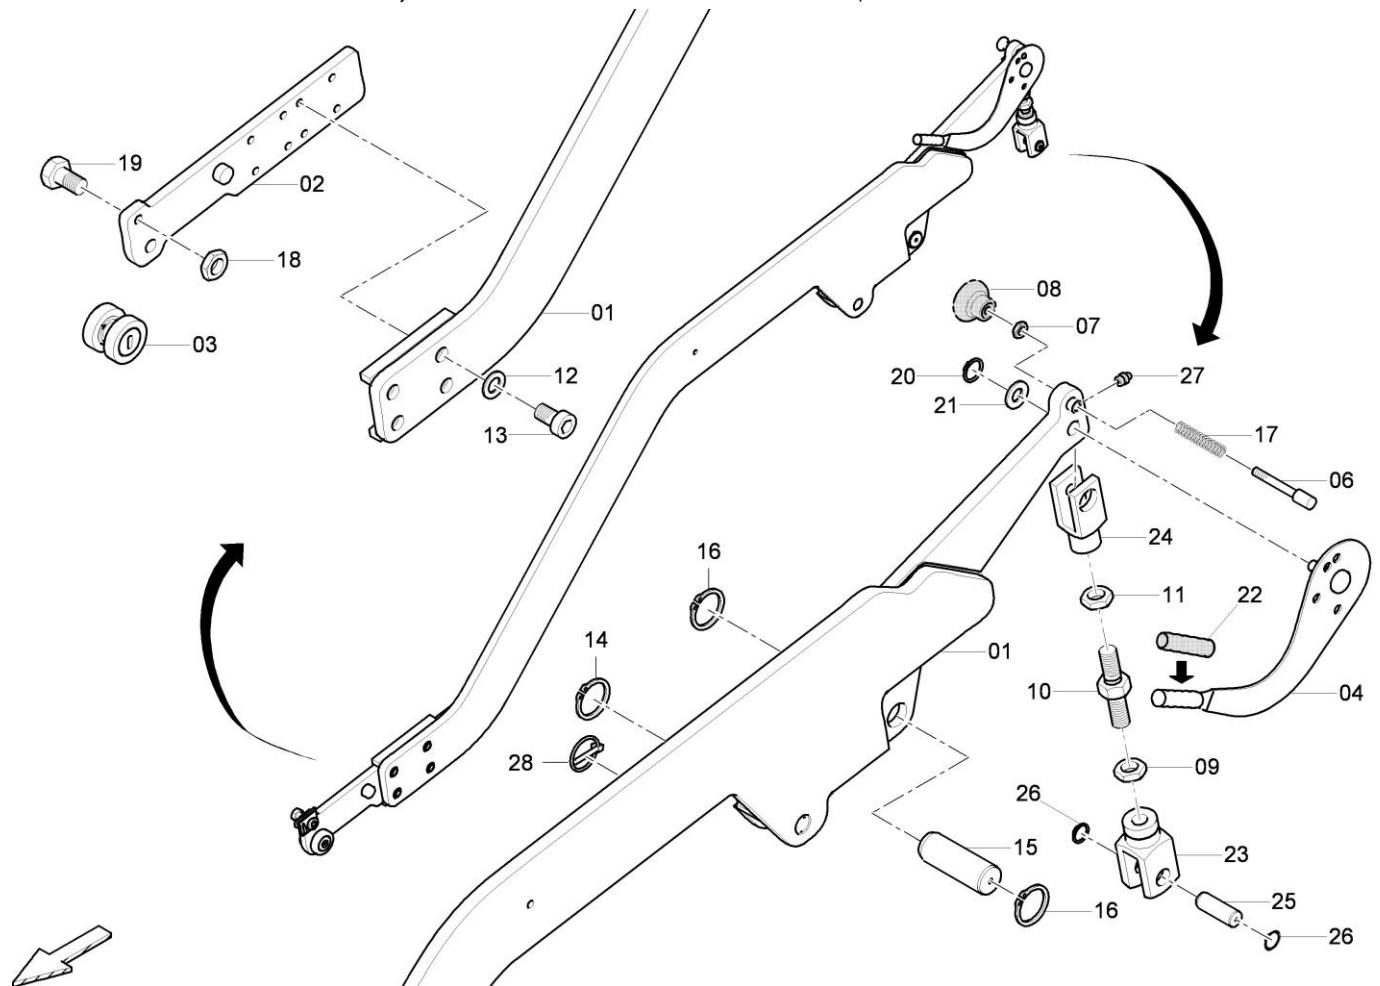

40-4812044874 Side screed arm, l.h. 40-4812044874 Side screed arm, l.h.

Item	Part No.	Name	Qty	L	C	SN INFO
1	40-4812044870	Side screed arm, l.h.	1			
2	40-4812029091	Side screed arm pull part	1			
3	40-4720000097	Side arm guiding	1			
3	40-4812232214	Side arm guiding	1			Valid from s/n G002373, 2379, 2381, 2391, 2395, 2396, 2410, 2412 - 2416, 2420, 2421, 2424, ff
4	40-4812033080	Eccentric lever	1			
6	40-4730005276	Bolt	1			
7	40-0261109960	Hexagon nut	1			
8	40-0362110901	Handle	1			
9	40-0261109971	Hexagon nut	1			
10	40-4812034780	Spindle	1			
11	40-0261109969	Hexagon nut	1			
12	40-0333310044	Schnorr-lock washer	4			
13	40-0215001063	Hexagon socket head cap screw	4			
14	40-4749900349	Circlip	1			
15	40-4812029166	Bolt	1			

Refer to Parts Online for the most up to date information. The printed information might be outdated.

Thu Mar 22 13:18:01 UTC 2018