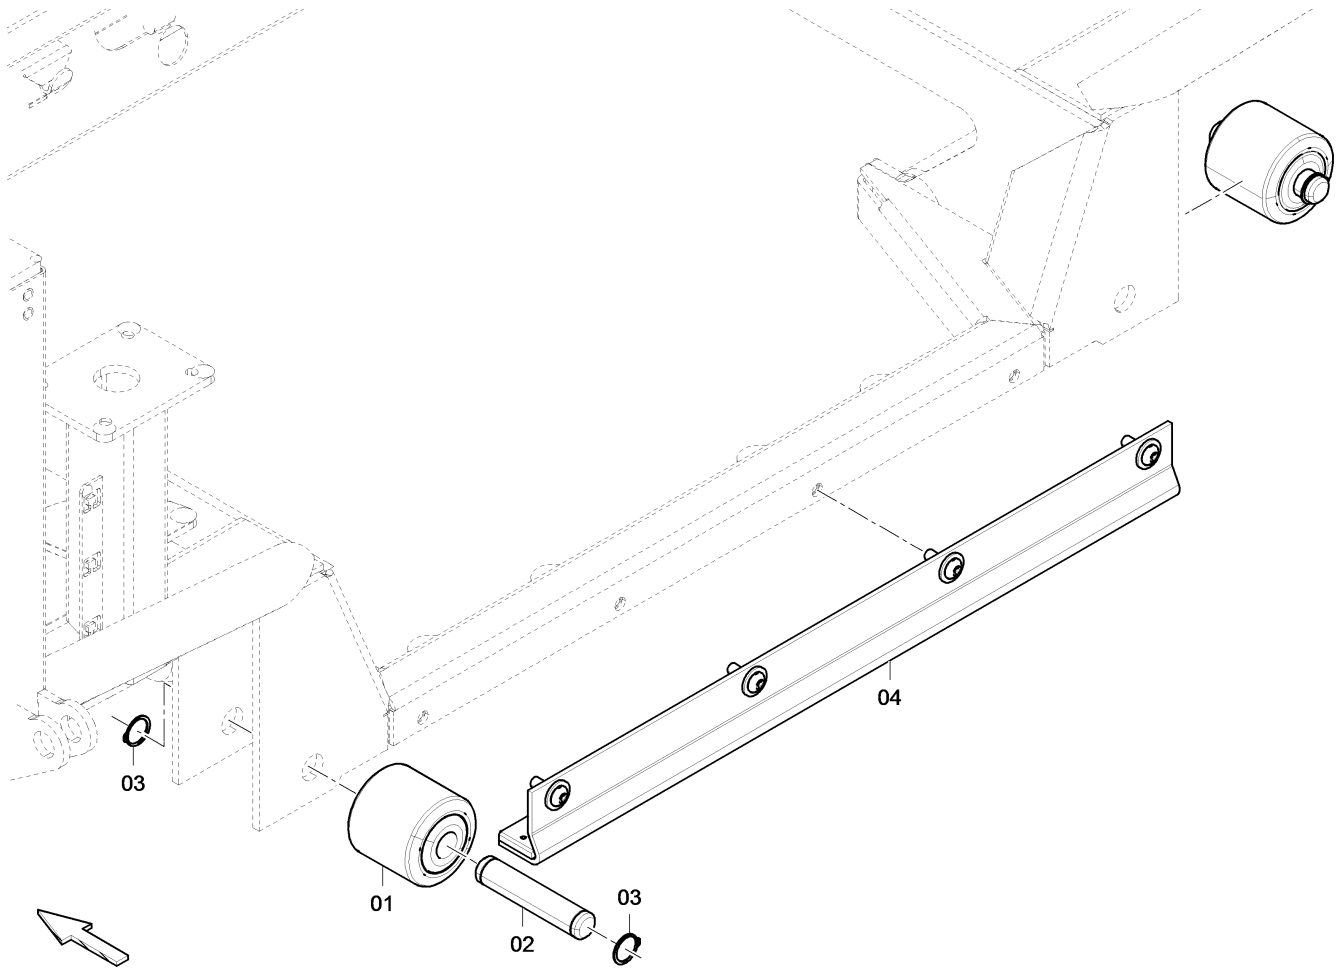

40-4812006436 Guide 40-4812006436 Guide

Item	Part No.	Name	Qty	L	C	SN INFO
1	40-4812011221	Heavy duty roller	2			
2	40-4812041416	Bolt	2			
3	40-D936001597	Circlip	4			
4	40-4812047665	Security rail	1