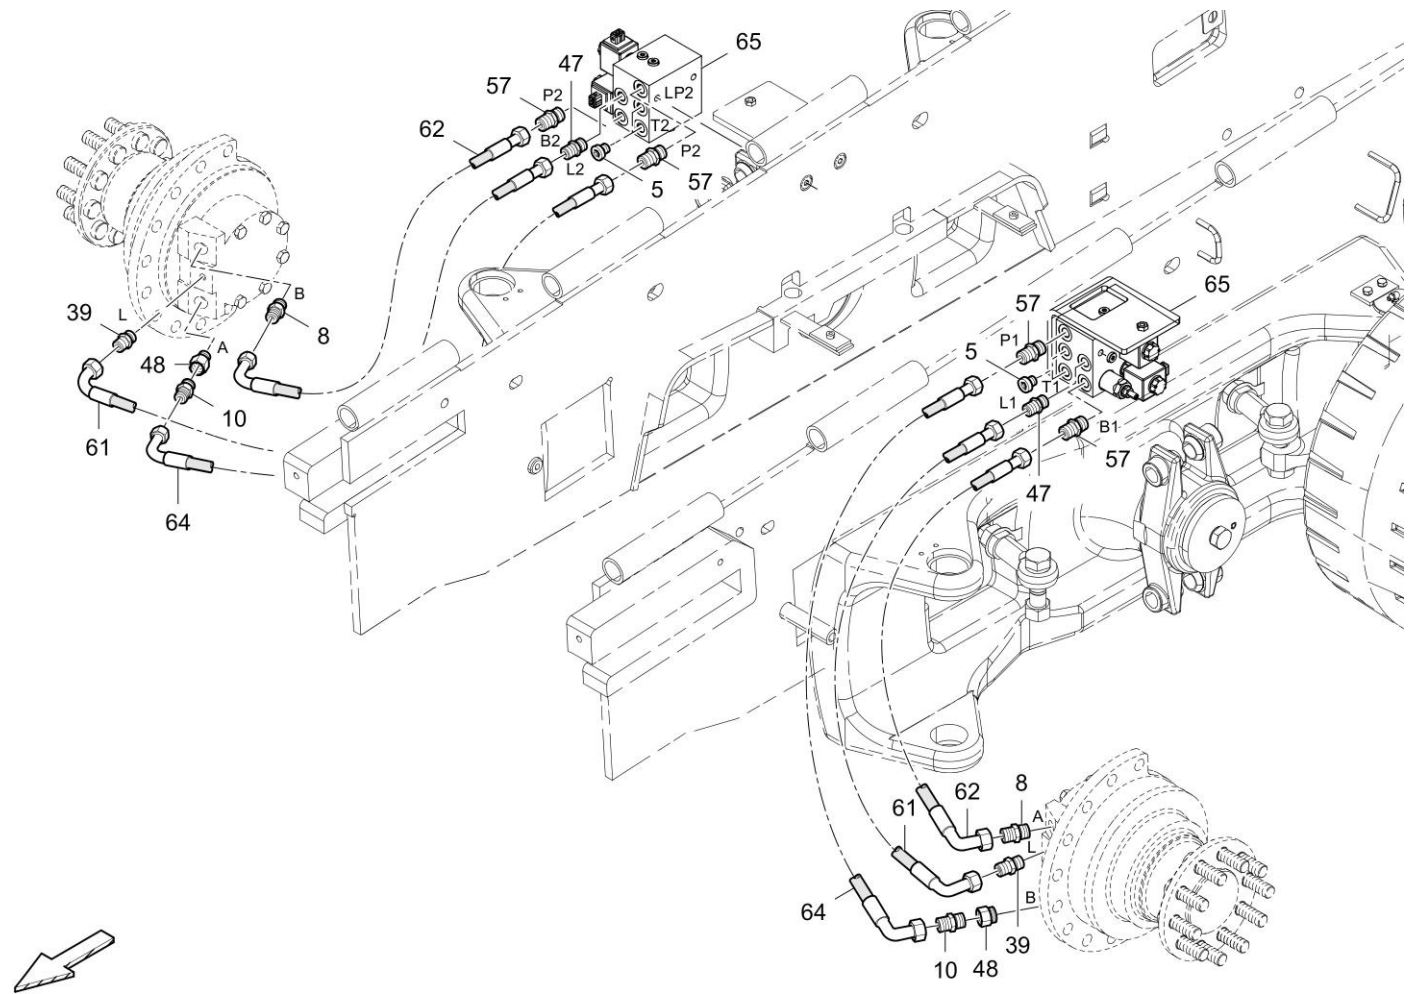

Item	Part No.	Name	Qty	L	C	SN INFO
2	40-4812030049	Hydraulic motor	0			
3	40-4812030681A	Control block	1			
4	40-D503070225	Flange	1			
5	40-D961175207	Plug screw	4			
7	40-D961353010	Male connector	1			
8	40-D961941086	Male connector	4			
10	40-D961951084	Male connector	8			
11	40-D961935104	Straight double-ended union	1			
12	40-D961920614	Reducing socket	2			
13	40-D961935106	Male connector	1			
14	40-4812036461	Hose	1			
15	40-D961906009	Screwing	1			
16	40-D961935234	Male connector	1			
17	40-D961906007	Bulk head union	1			
20	40-4812035846	Hose	1			
21	40-4812032666	Hose	1			
22	40-4812041276	Hose	1			

Refer to Parts Online for the most up to date information. The printed information might be outdated.

Thu Mar 22 13:15:06 UTC 2018