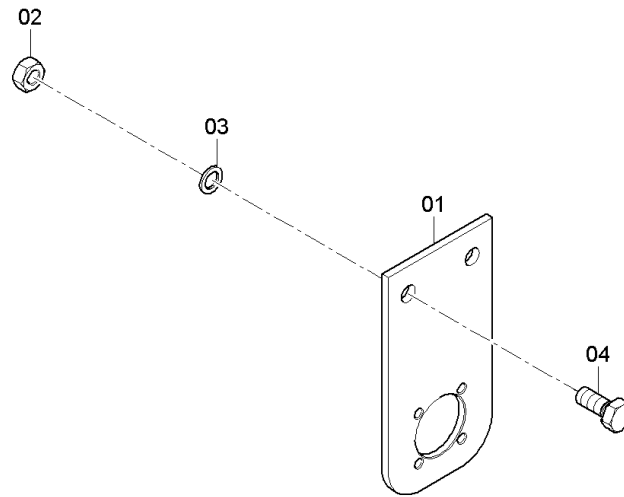

40-4812042414 Trailer axle MASTER 40-4812044839 Retainer

Item	Part No.	Name	Qty	L	C	SN INFO
1	40-4812042272	Retainer plate	1			
2	40-0266211000	Hexagon nut M8	2			
3	40-0333310036	Schnorr-lock washer	2			
4	40-0147132303	Hexagon bolt	2