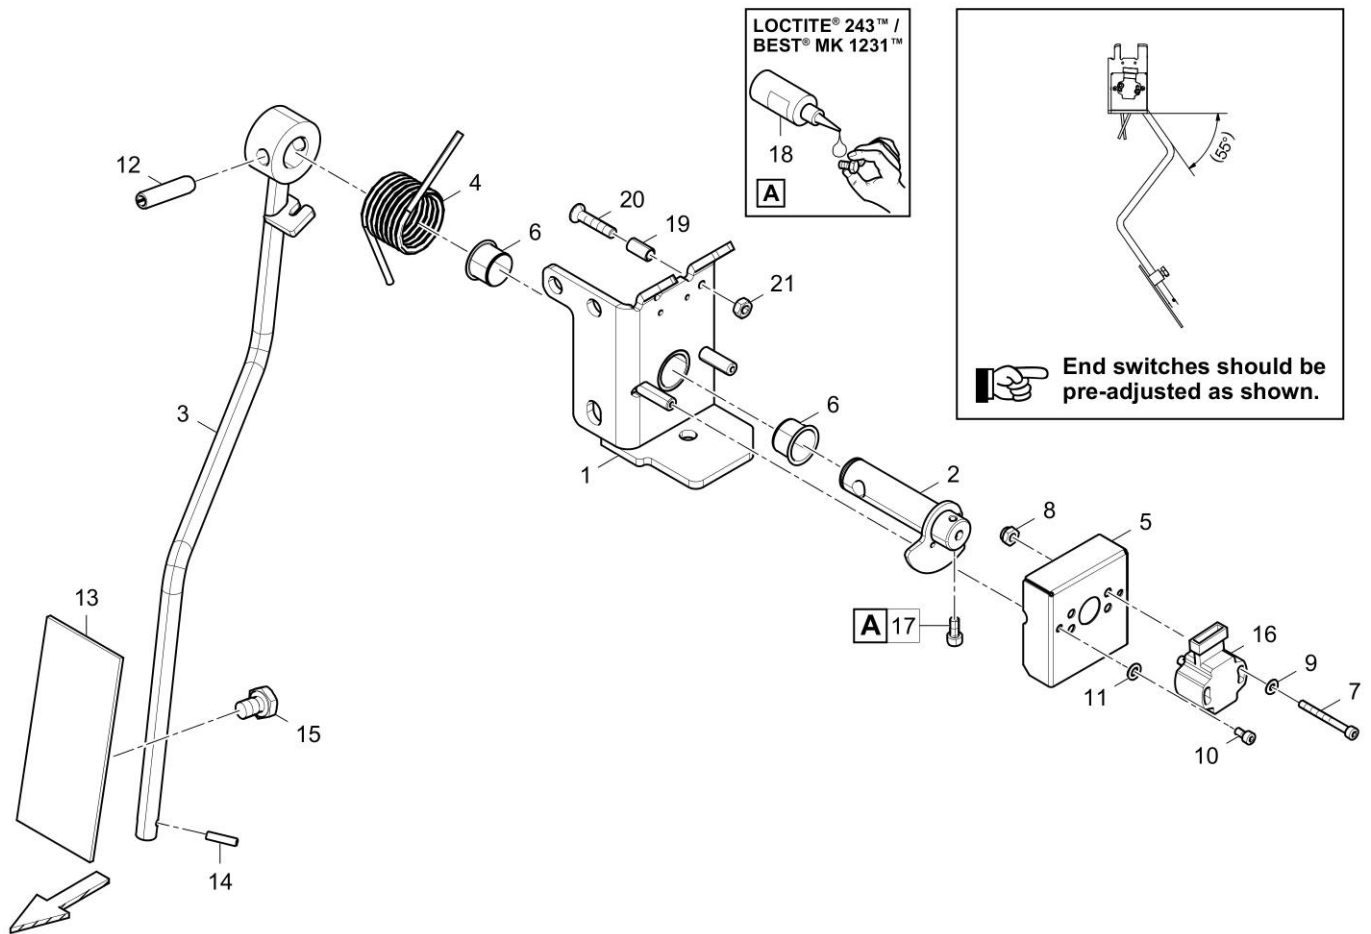

Conveyor limit switch, r.h. 40-4812024838 Conveyor limit switch PLC, r.h.

Item	Part No.	Name	Qty	L	C	SN INFO
1	40-4812229128	Retainer	1			
2	40-4812226063	Shifting shaft	1			
3	40-4812230191	Lever	1			
4	40-4812041492	Spring	1			
5	40-4812014693	Cover	1			
6	40-4812014318	Friction bearing	2			
7	40-D937930175	Cylinder screw	2			
8	40-0291118503	Hexagon nut	2			
9	40-0301231800	Flat washer	2			
10	40-0211116903	Screw	2			
11	40-4749900492	Shake-proof washer	2			
12	40-D931501324	Dowel pin	1			
13	40-4812033791	Stop plate	1			
14	40-4700629008	Dowel pin	1			
15	40-0147135903	Hexagon bolt	1			
16	40-4812014483	Angle sensor	1			

Refer to Parts Online for the most up to date information. The printed information might be outdated.

Thu Mar 22 13:15:15 UTC 2018