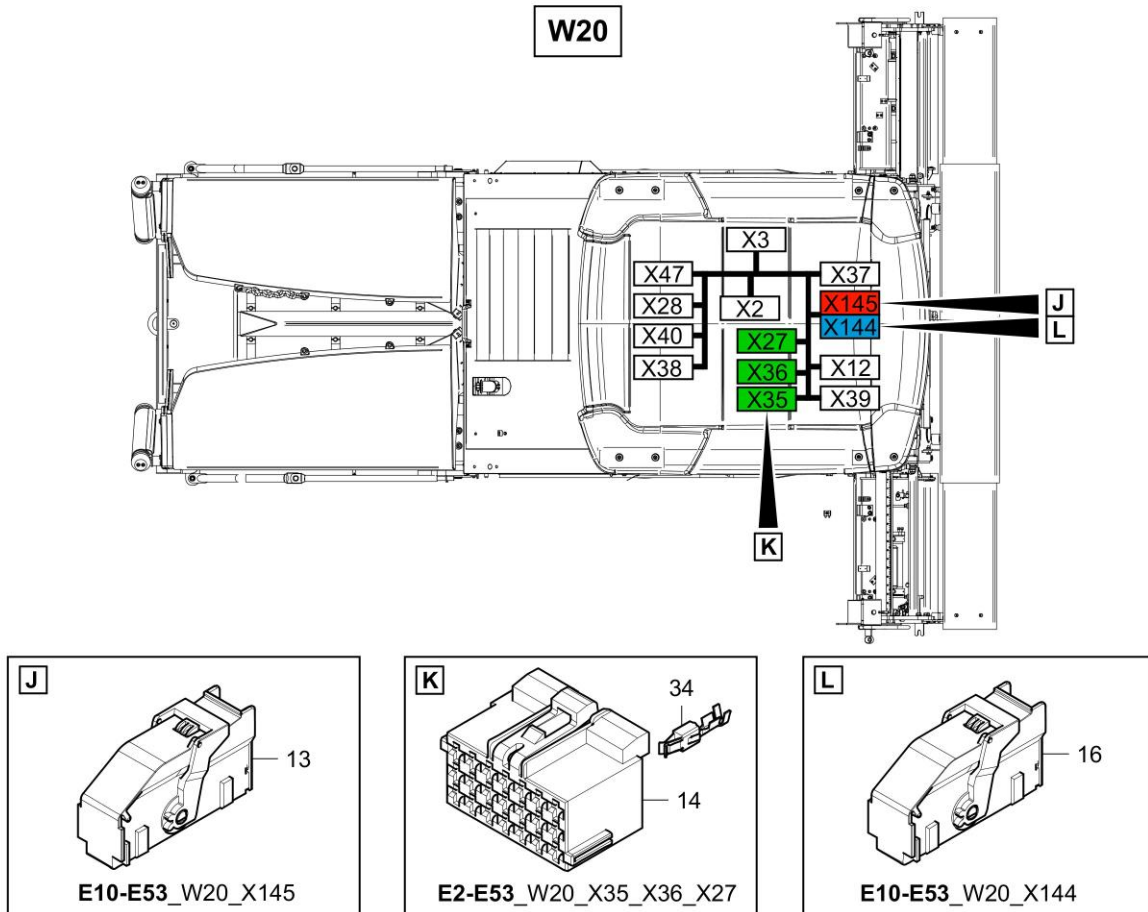

Item	Part No.	Name	Qty	L	C	SN INFO
1	40-4812033054	Ganged valve support r.h.	1			
2	40-0333310024	Washer	4			
3	40-0147136203	Hex. head screw M10 x 25	4			
4	40-0300013038	Flat washer	3			
5	40-0291118549	Hexagon nut	3			
6	40-0226991531	Square neck bolt M10x40mm, (1.57".)	3			