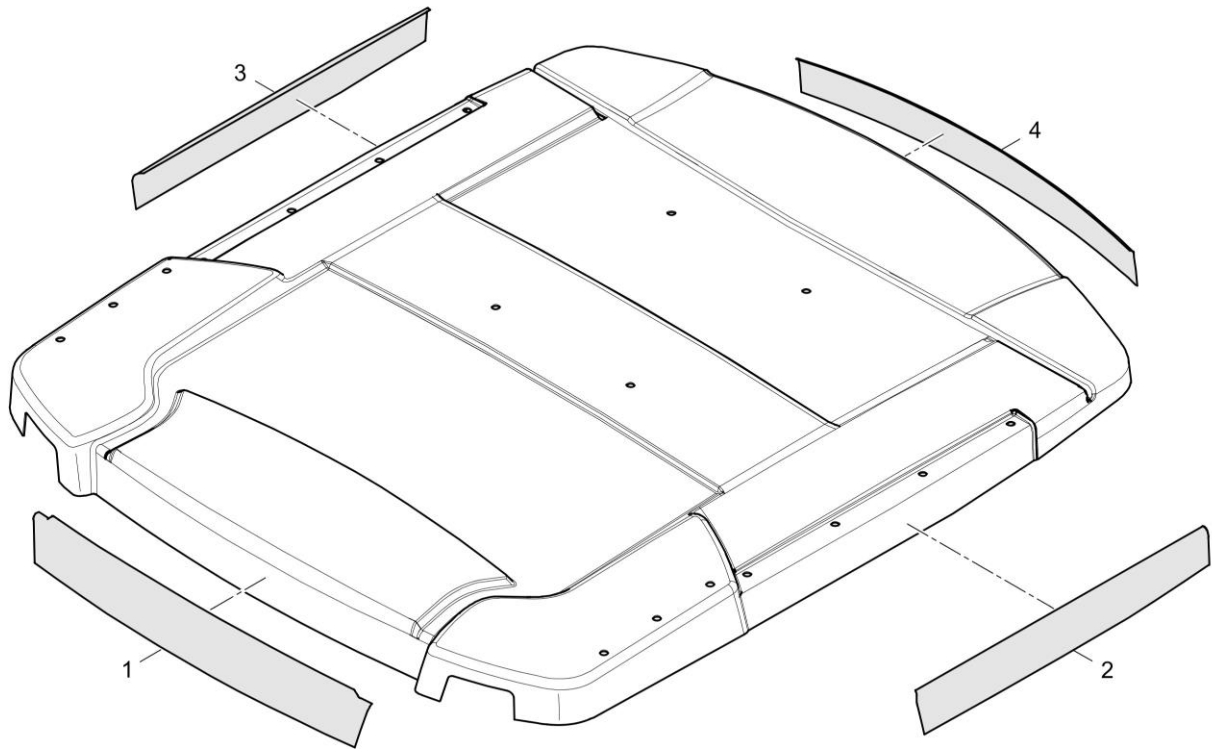

Sticker, roof-high 40-4812024549 Sticker, roof-high

Item	Part No.	Name	Qty	L	C	SN INFO
1	40-4812024550	Sticker, front side	1			
2	40-4812024551	Sticker, l.h.	1			
3	40-4812024552	Sticker, r.h.	1			
4	40-4812024553	Sticker, back side	1