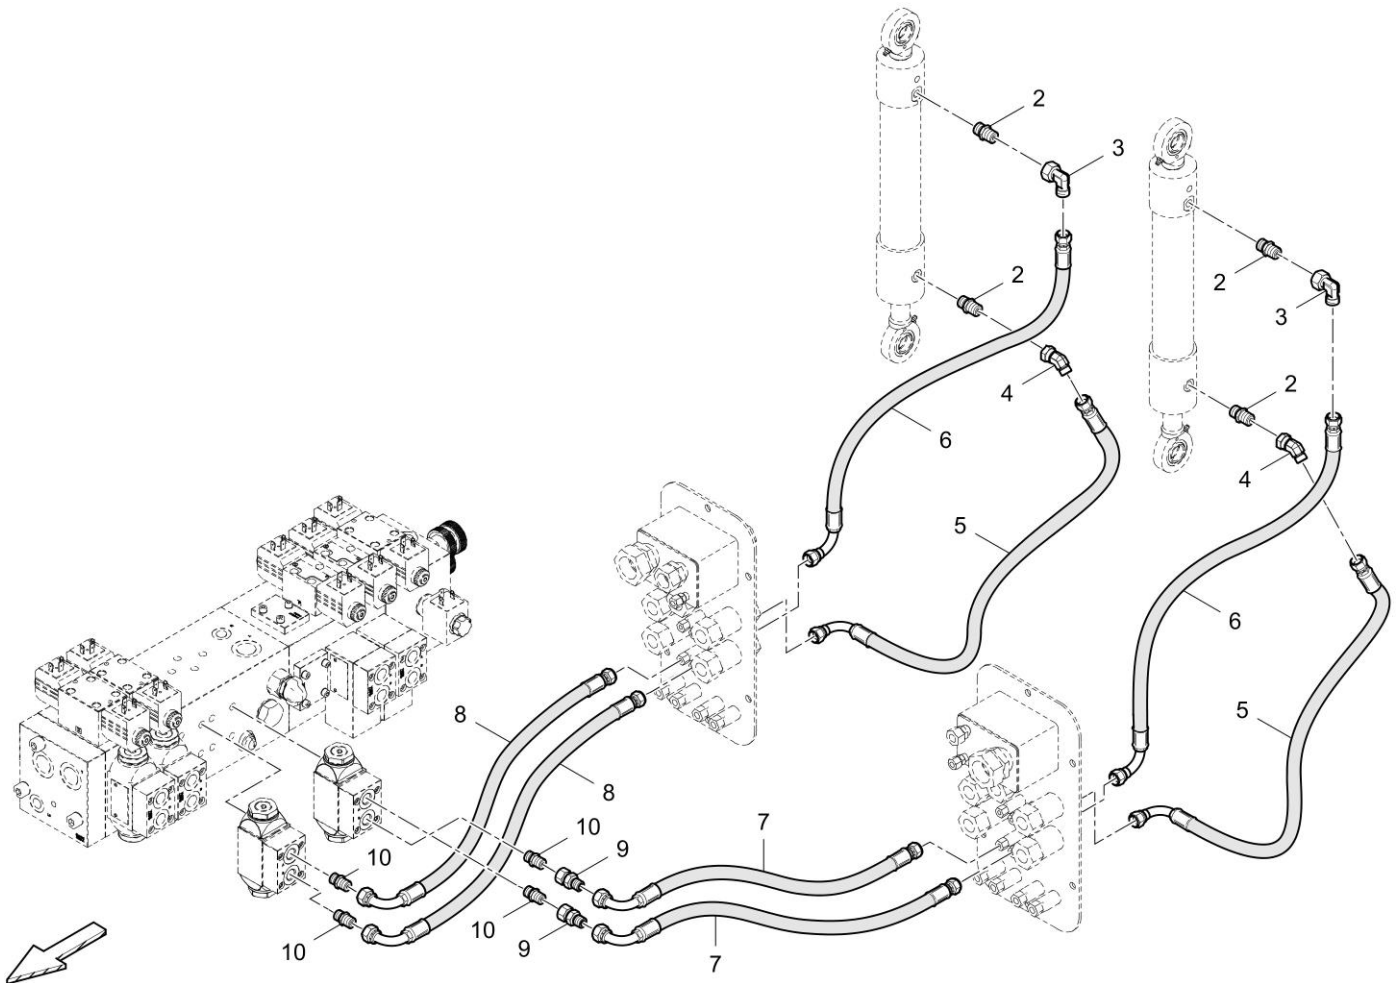

40-4812017362 Hydraulic auger lift, SETASSIST 40-4812232961 Hydraulic auger lift

Item	Part No.	Name	Qty	L	C	SN INFO
2	40-D961935106	Male connector	4			
3	40-D961917006	Elbow socket	2			
4	40-D961355037	Swivel nut branch tee	2			
5	40-4812006199	Hose	2			
6	40-4812032714	Hose	2			
7	40-4812035608	Hose	2			
8	40-4812035603	Hose	2			
9	40-D961352949	Adapter	2			
10	40-D961935234	Male connector	4			

Refer to Parts Online for the most up to date information. The printed information might be outdated.

Thu Mar 22 13:17:34 UTC 2018