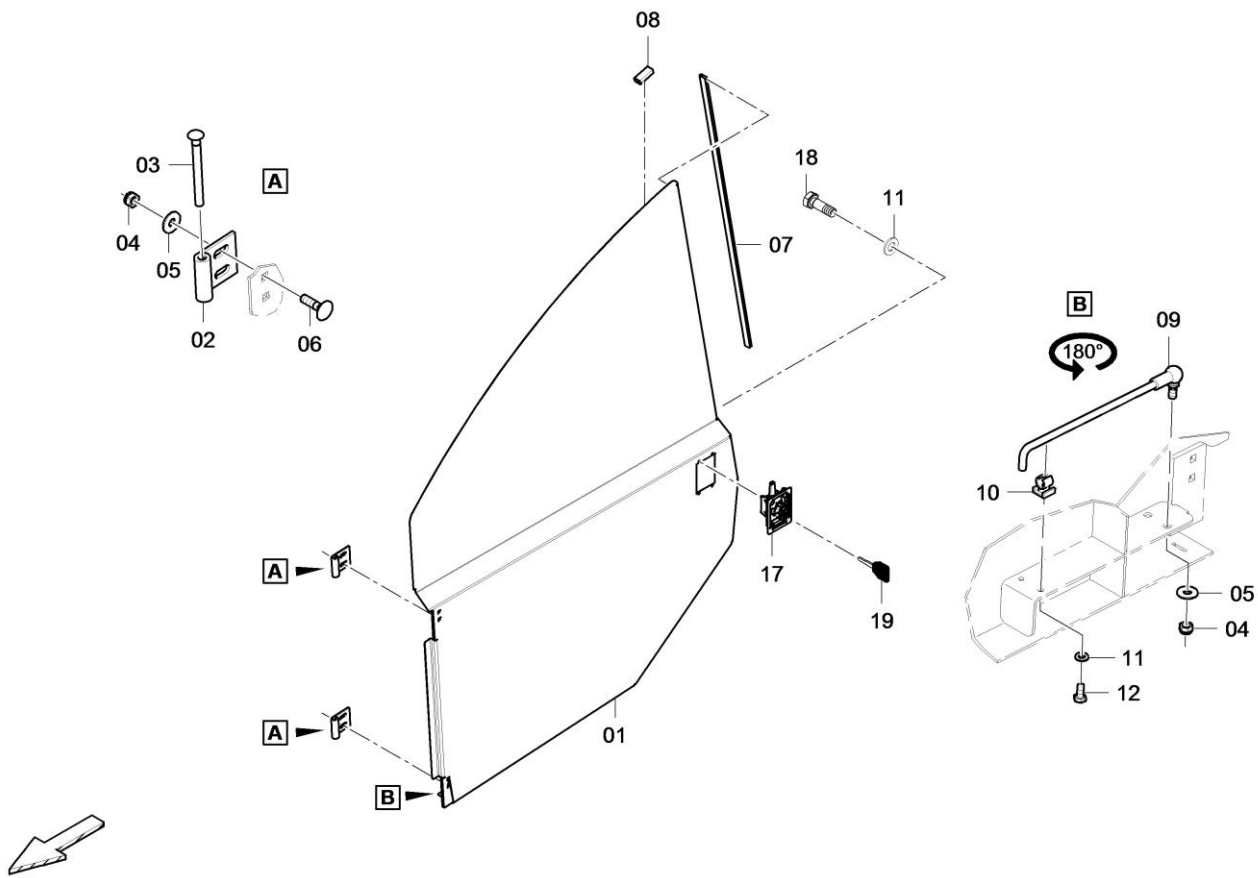

40-4812230072 Covering 40-4812226336 Door, l.h.

Item	Part No.	Name	Qty	L	C	SN INFO
1	40-4812226335	Plate	1			
2	40-4812033146	Hinge	2			
3	40-4812033152	Pin	2			
4	40-0291118802	Hexagon nut	5			
5	40-D939505023	Washer	5			
6	40-0226991529	Flat head screw	4			
7	40-D930235495	Profiled joint x m	1,1			
8	40-D930280172	Profiled joint x m	1,5			
9	40-4812041407	Support rod	1			
10	40-D953509710	Clip	1			
11	40-0301232100	Plain washer	5			
12	40-0147124403	Screw	1			
17	40-1615696703	Handle	1			
18	40-0291112854	Hexagon nut	4			
19	40-4812024627	Key	1			

Refer to Parts Online for the most up to date information. The printed information might be outdated.

Thu Mar 22 13:13:47 UTC 2018