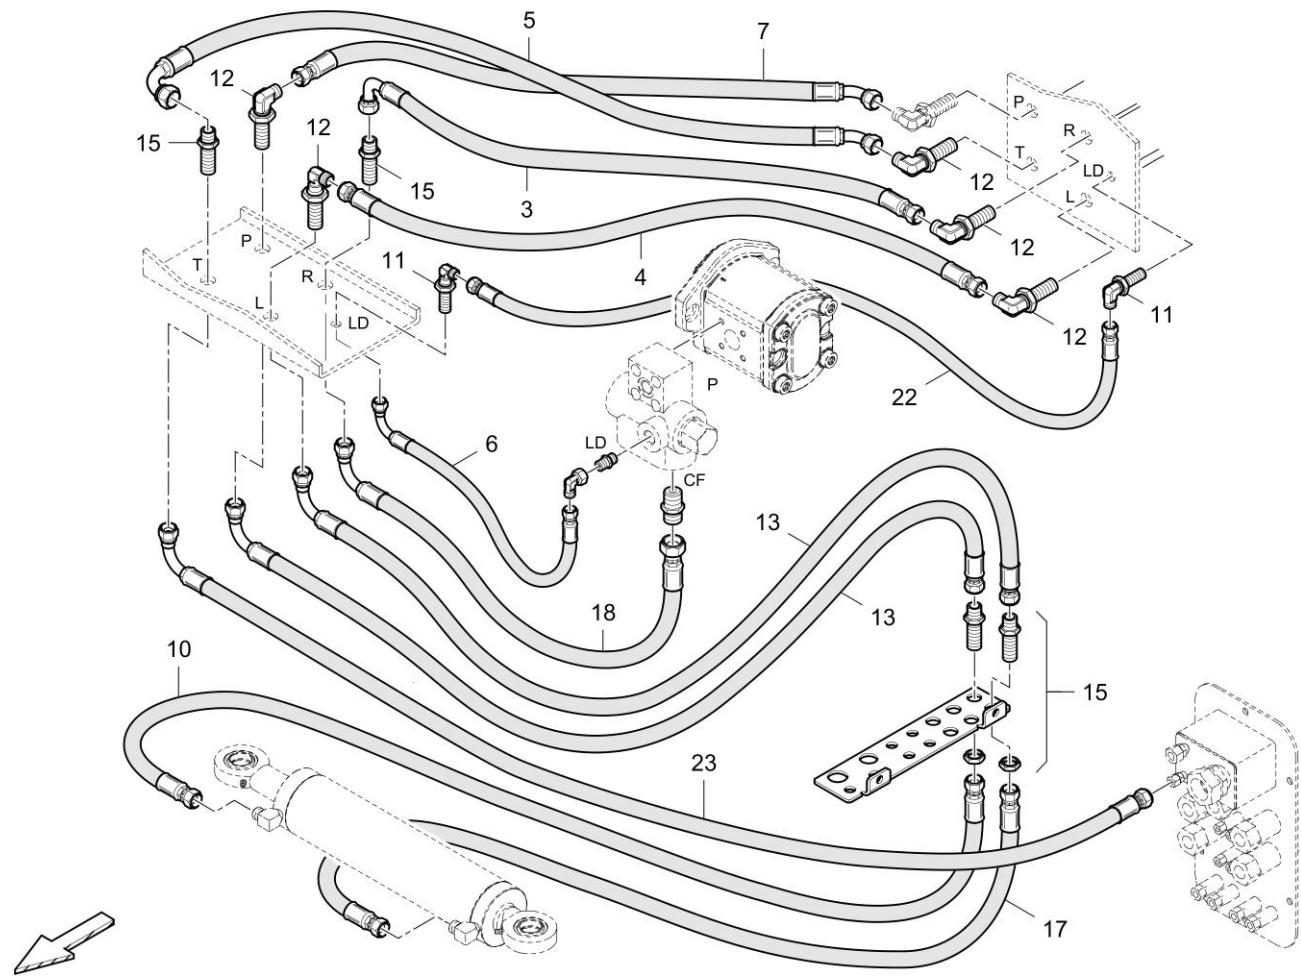

Item	Part No.	Name	Qty	L	C	SN INFO
3	40-4812035648	Hose	1			
4	40-4812039564	Hose	1			
5	40-4812039565	Hose	1			
6	40-4812035770	Hose	1			
7	40-4812035646	Hose	1			
8	40-D961917006	Elbow socket	1			
9	40-D961935228	Male connector	4			
10	40-4812014332	Hose	1			
11	40-D961907006	Elbow socket	1			
12	40-D961907008	Stud	2			
13	40-4812039028	Hose	2			
15	40-D961906008	Straight bulkhead coupling	4			
16	40-4812039588	Elbow union	2			
17	40-4812014331	Hose	1			
18	40-4812035769	Hose	1			
19	40-D961917008	Elbow socket	4			
20	40-4812007780	Hose	1			

Refer to Parts Online for the most up to date information. The printed information might be outdated.

Thu Mar 22 13:15:57 UTC 2018