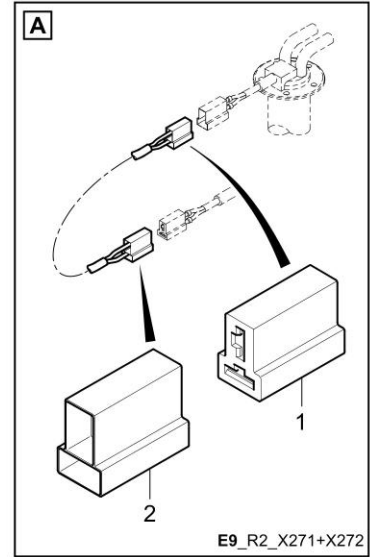

40-4812016527 Wiring 40-4812034456 Cable W35

Item	Part No.	Name	Qty	L	C	SN INFO
1	40-4812034919	Female housing	1			
2	40-4812034923	Socket	1