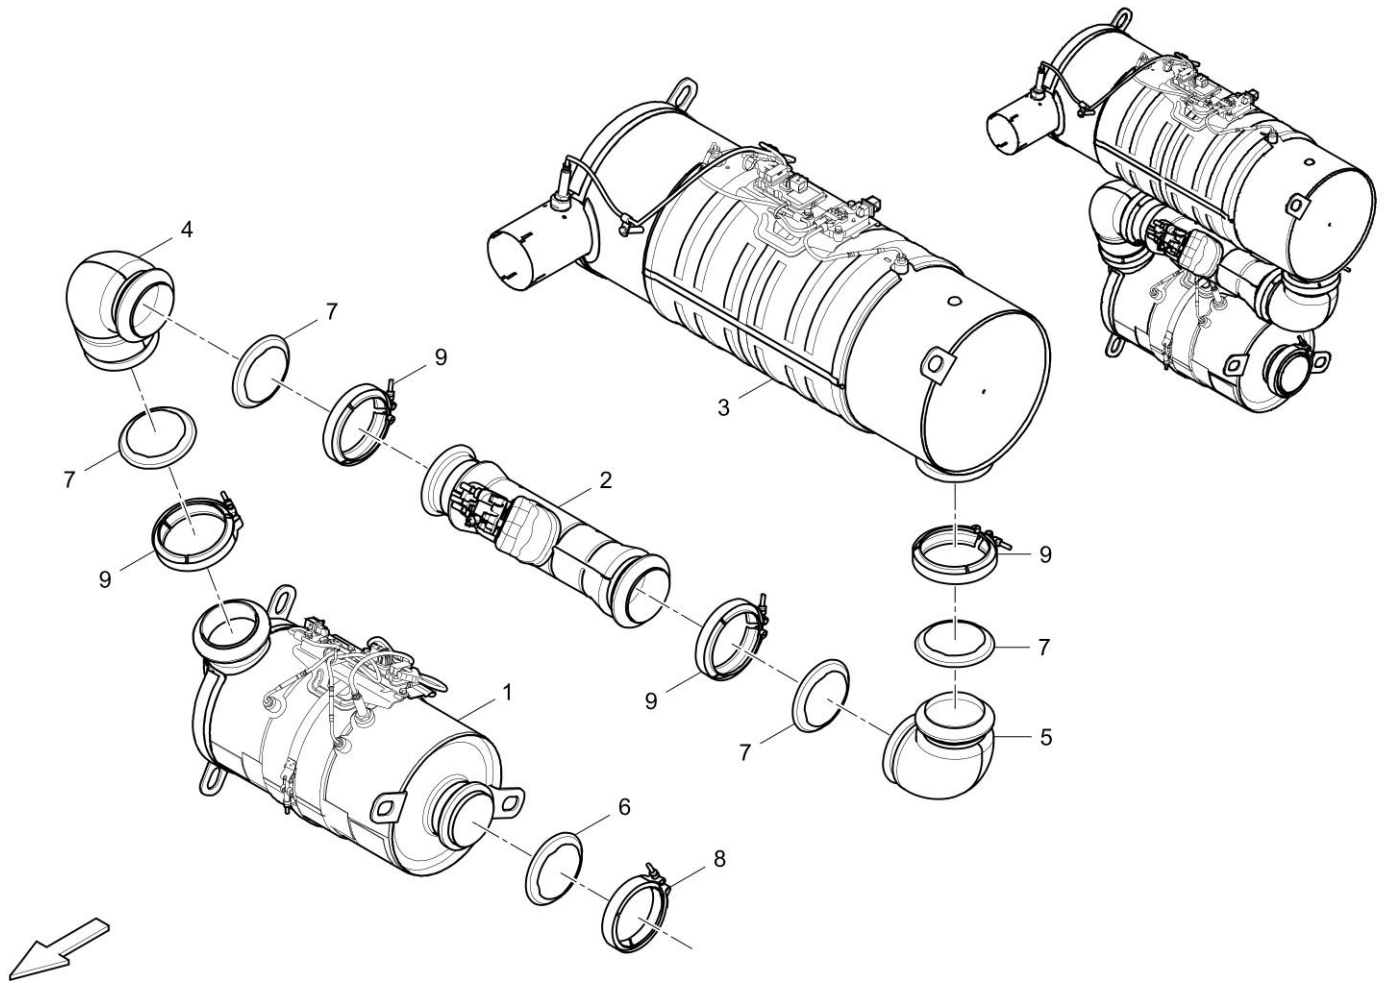

40-4812013353 Exhaust system 40-4812230063 Aftertreatment kit

Item	Part No.	Name	Qty	L	C	SN INFO
1	40-4812011057	Catalyst	1			
2	40-4812011058	Decomposition reactor	1			
3	40-4812018053	Catalyst	1			
4	40-4812011060	Pipe bend	1			
5	40-4812011061	Pipe bend	1			
6	40-4812011062	Sealing	1			
7	40-4812008022	Sealing	4			
8	40-4812011063	Clamp	1			
9	40-4812008025	Clamp	4