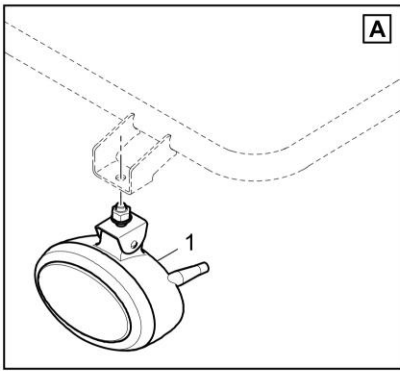

40-4812016484 Spot light 40-4812016484 Spot light

Item	Part No.	Name	Qty	L	C	SN INFO
1	40-4812015851	Spot light				
1.1	40-D977335112	Bulb	1			
2	40-4812023383	Spot light	4			
3	40-4812043273	Cable W48	4