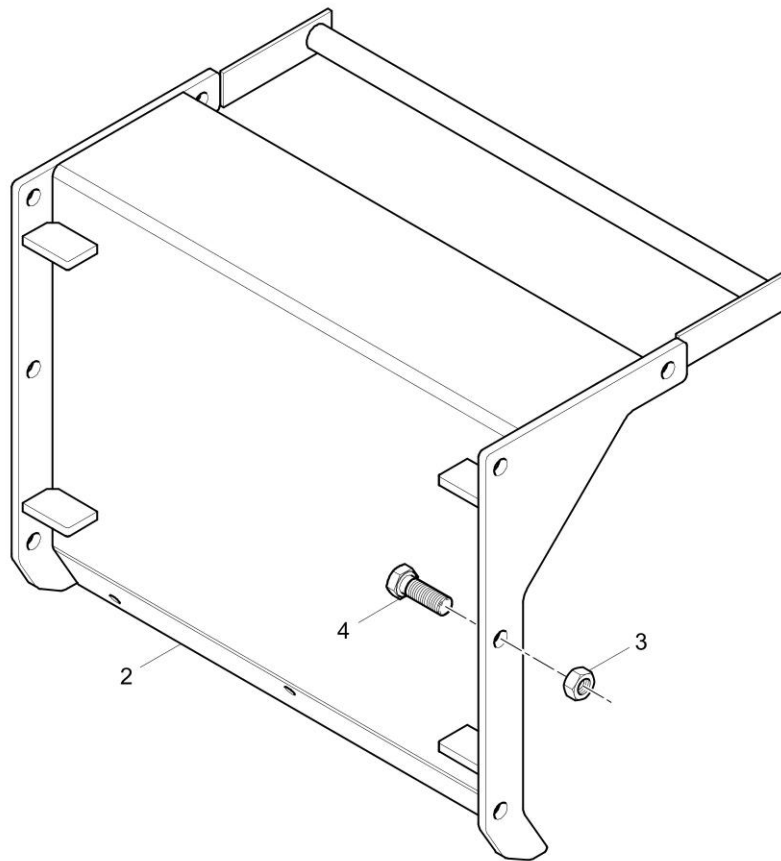

40-4812032184 Auger Ø380mm, 4,42m 40-4812028792 Material tunnel, cpl. L:640mm

Item	Part No.	Name	Qty	L	C	SN INFO
2	40-4812027072	Material tunnel	1			
3	40-5730007616	Hexagon nut	4			
4	40-0147147803	Hexagon bolt	4