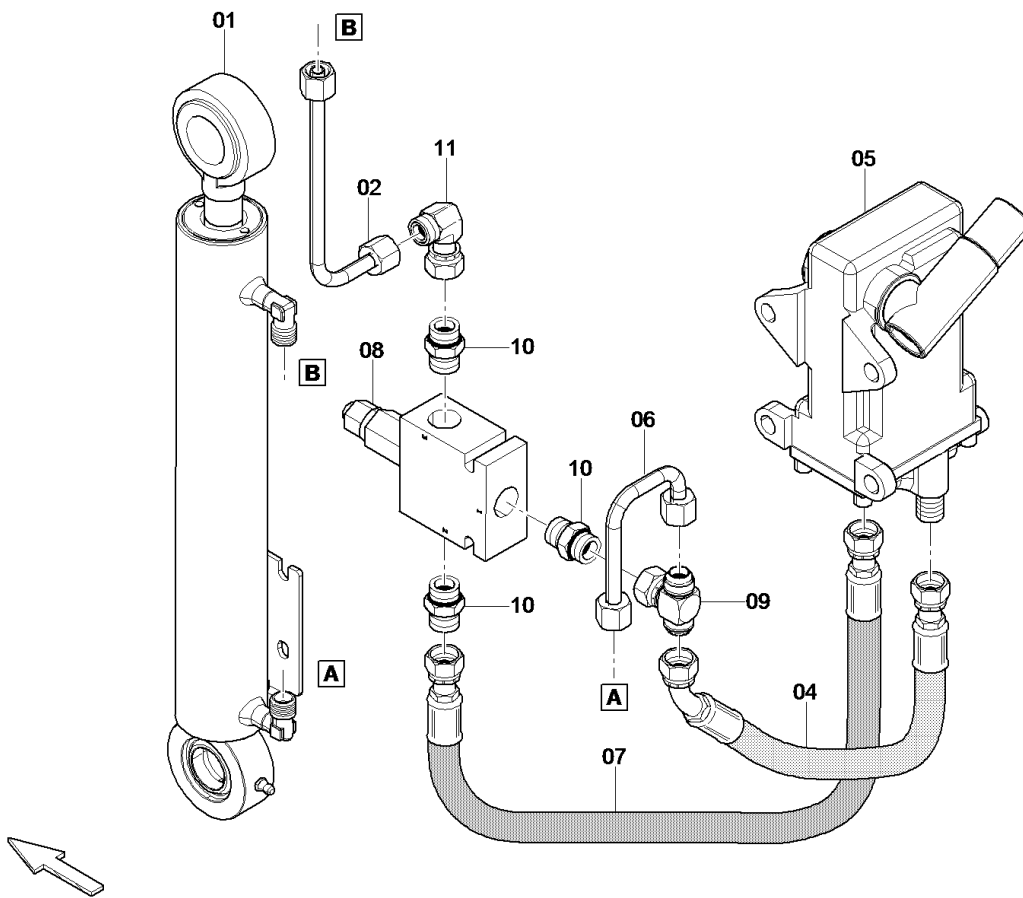

40-4812227773 Roof hydraulic 40-4812043525 Hydr. roof adjustment

Item	Part No.	Name	Qty	L	C	SN INFO
1	40-4812009912	Hydraulic cylinder	1			
2	40-4812043513	Pipeline	1			
4	40-4812043353	Hose	1			
5	40-D967328403	Pump	1			
6	40-4812043514	Pipeline	1			
7	40-4812043352	Hose	1			
8	40-4812042689	Valve	1			
9	40-D961918006	Screwing	1			
10	40-D961935103	Straight double-ended union	3			
11	40-D961917006	Elbow socket	1