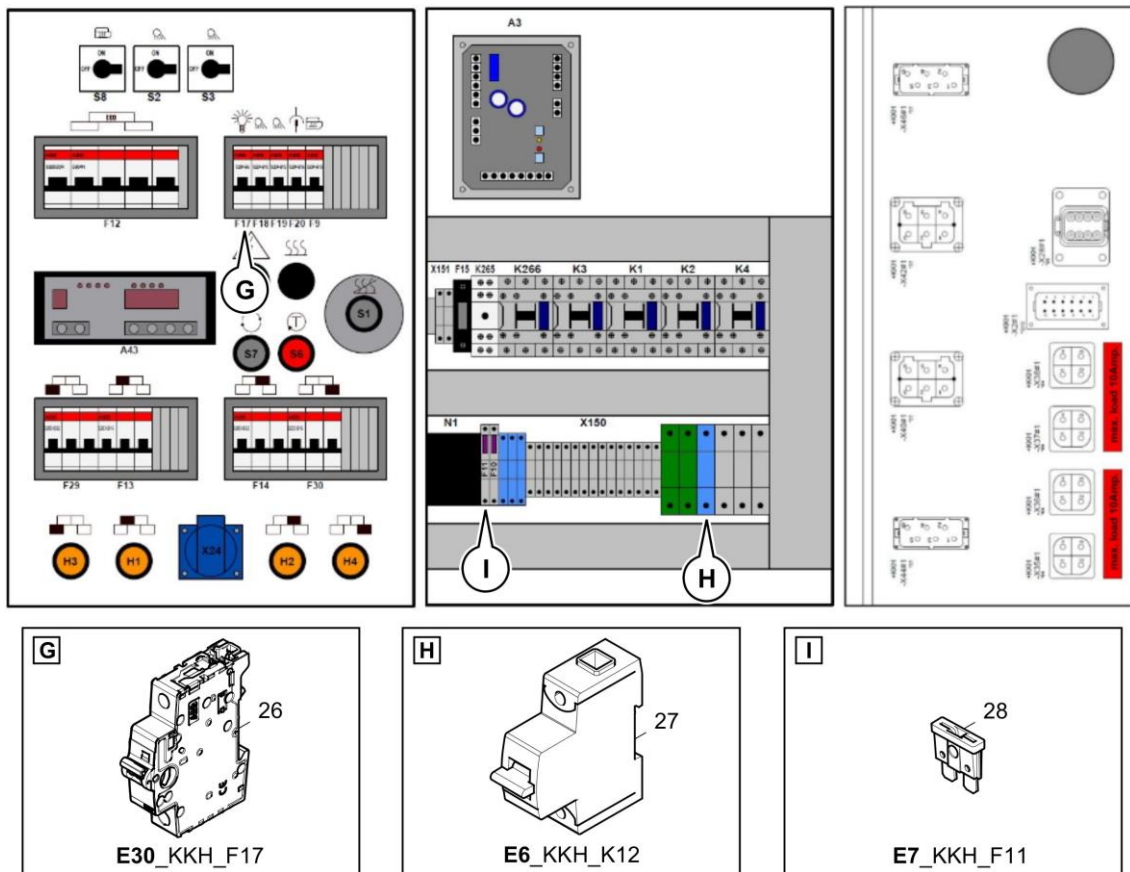

Item	Part No.	Name	Qty	L	C	SN INFO
110	40-4812014108	Foil stickers	1			
111	40-4812007357	Label	2