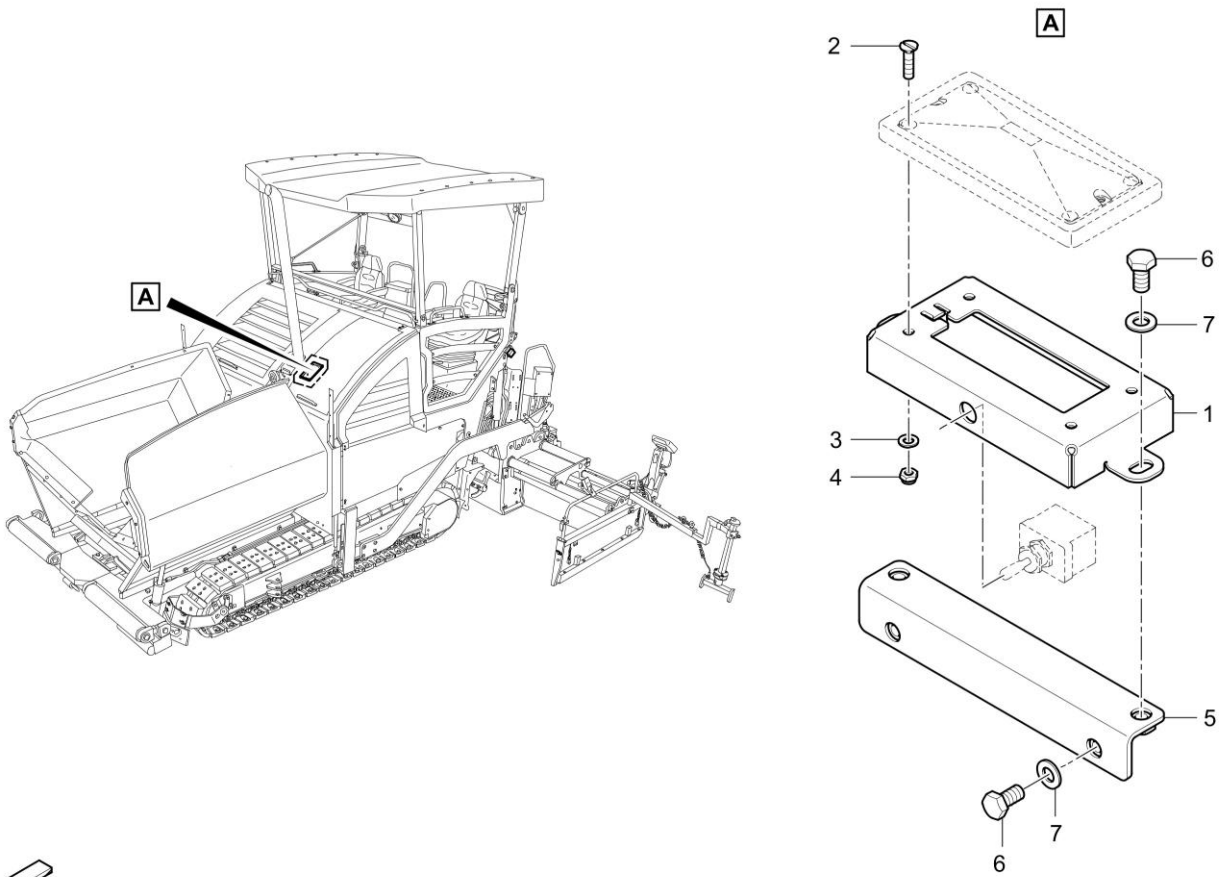

40-4812033051 Option engine room lighting 40-4812032889 Engine room lighting

Item	Part No.	Name	Qty	L	C	SN INFO
1	40-4812032884	Retainer	1			
2	40-D938366597	Screw	4			
3	40-0301231800	Flat washer	4			
4	40-0291118503	Hexagon nut	4			
5	40-4812034508	Retainer	1			
6	40-0147132203	Hex. head screw M8 x 16	4			
7	40-0301233500	Plain washer	4