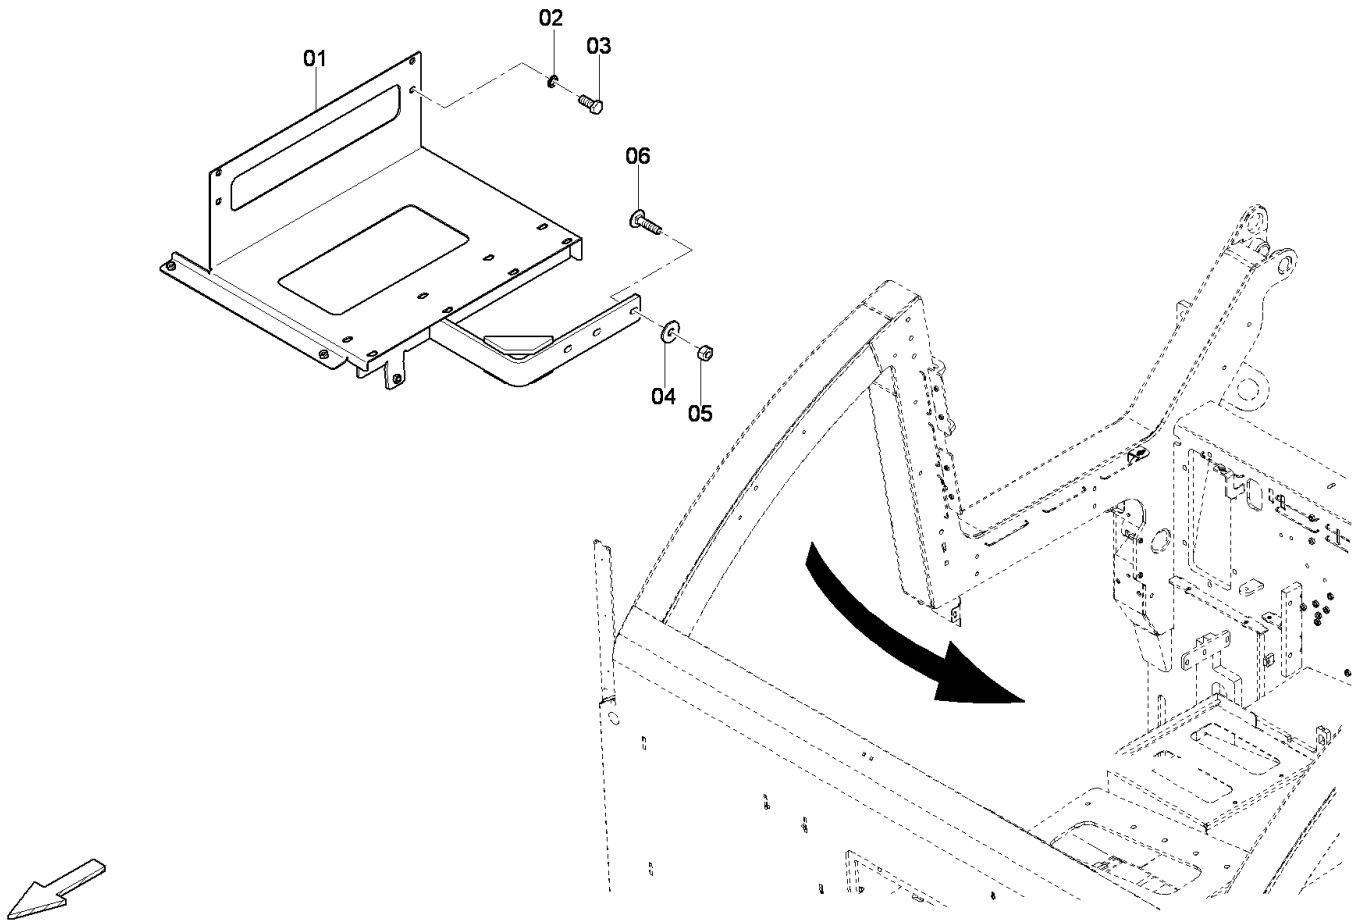

40-4812033943 Ganged valve support r.h. 40-4812033943 Ganged valve support r.h.

Item	Part No.	Name	Qty	L	C	SN INFO
1	40-4812033054	Ganged valve support r.h.	1			
2	40-0333310024	Washer	4			
3	40-0147136203	Hex. head screw M10 x 25	4			
4	40-0300013038	Flat washer	3			
5	40-0291118549	Hexagon nut	3			
6	40-0226991531	Square neck bolt M10x40mm, (1.57".)	3