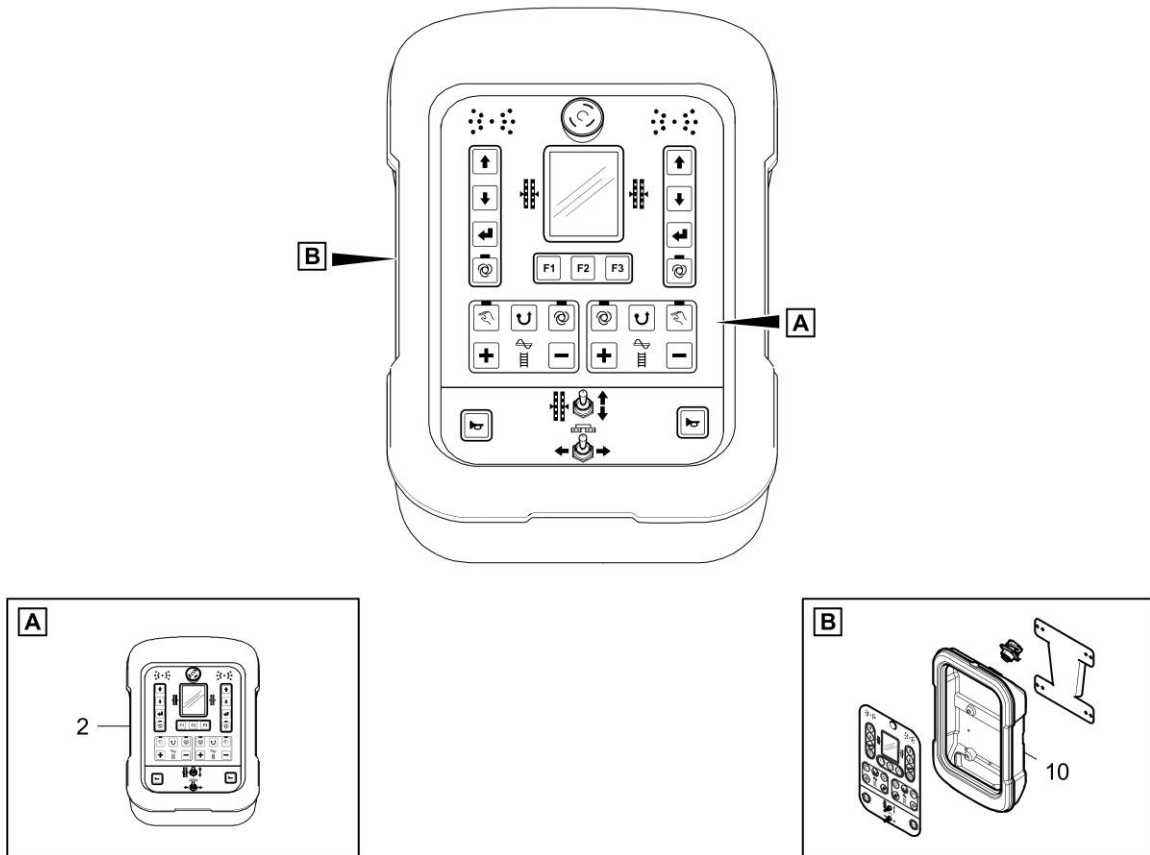

Remote control 40-4812024565 Remote control

Item	Part No.	Name	Qty	L	C	SN INFO
2	40-4812018022	Control unit programmed	1			
10	40-4812024567	Housing	1