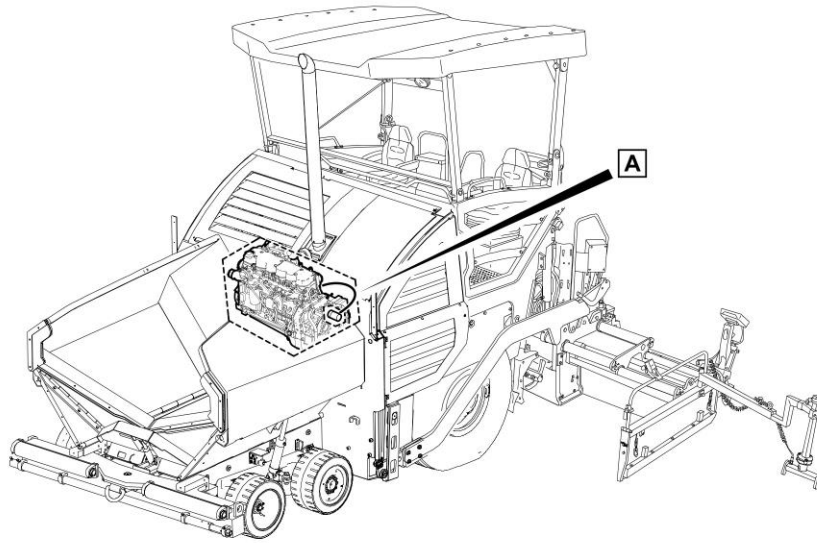

40-4812016527 Wiring 40-4812031394 Cable W10

Item	Part No.	Name	Qty	L	C	SN INFO
1	40-4812031394	Cable W10	1