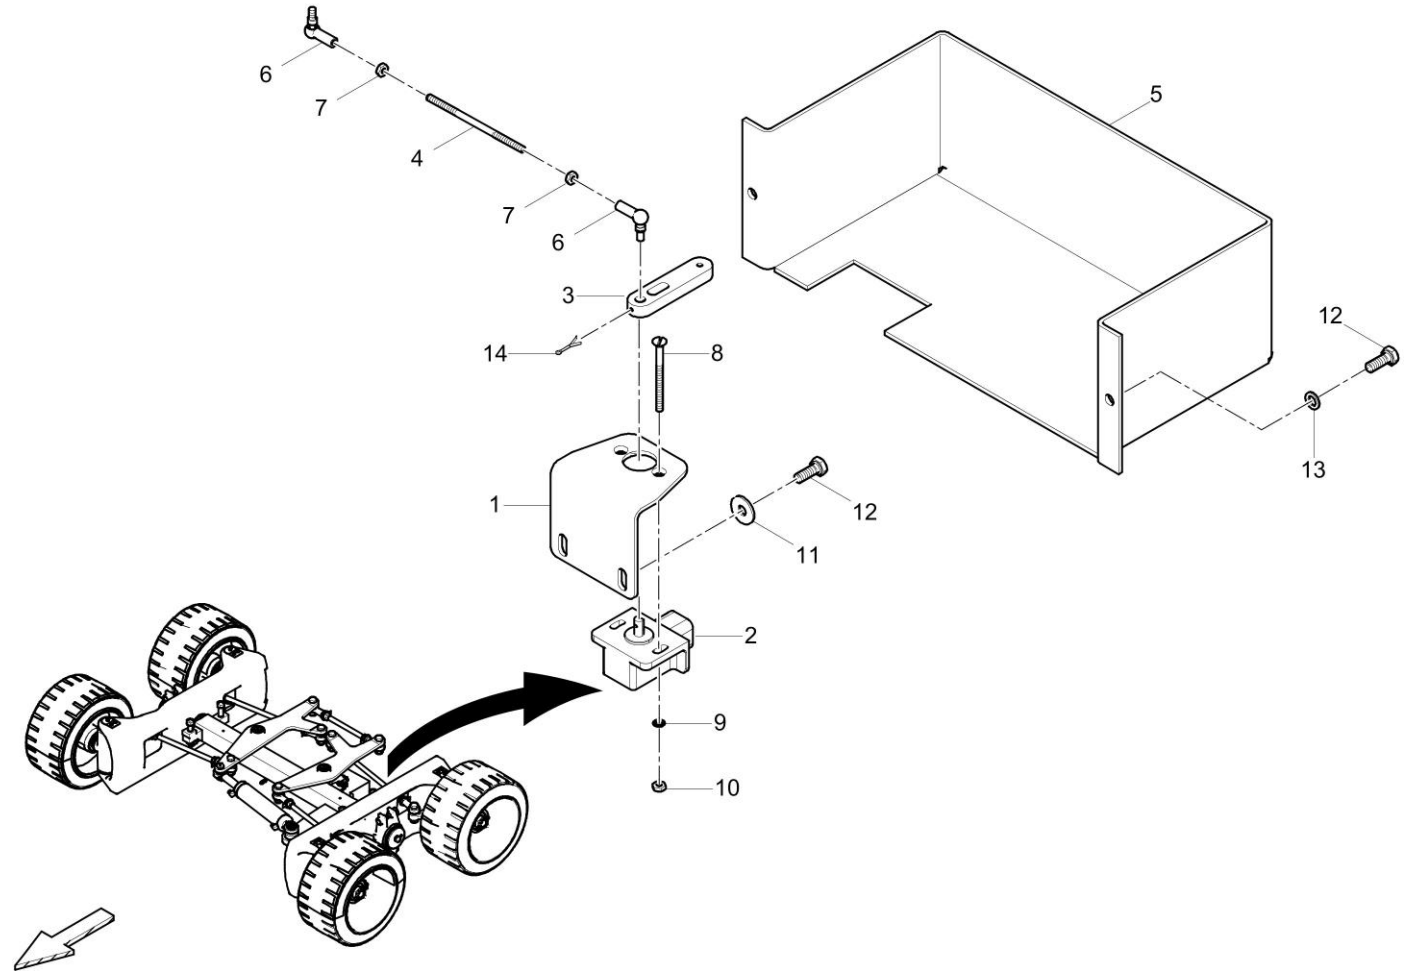

40-4812029184 Steering 40-4812030925 Steering angle control

Item	Part No.	Name	Qty	L	C	SN INFO
1	40-4812017460	Retainer	1			
2	40-4812015286	Angle sensor	1			
3	40-D756033107	Lever	1			
4	40-D756033105	Threaded rod	1			
5	40-D656033122	Cover	1			
6	40-D934801106	Rod end	2			
7	40-0266210600	Hexagon nut M4	2			
8	40-0162110318	Countersunk screw	2			
9	40-4749900492	Shake-proof washer	2			
10	40-0266210600	Hexagon nut M4	2			
11	40-0300013041	Flat washer	2			
12	40-0147124603	Screw	4			
13	40-0333310045	Schnorr-lock washer	2			
14	40-0111123003	Cotter pin	1			

Refer to Parts Online for the most up to date information. The printed information might be outdated.

Thu Mar 22 13:14:59 UTC 2018