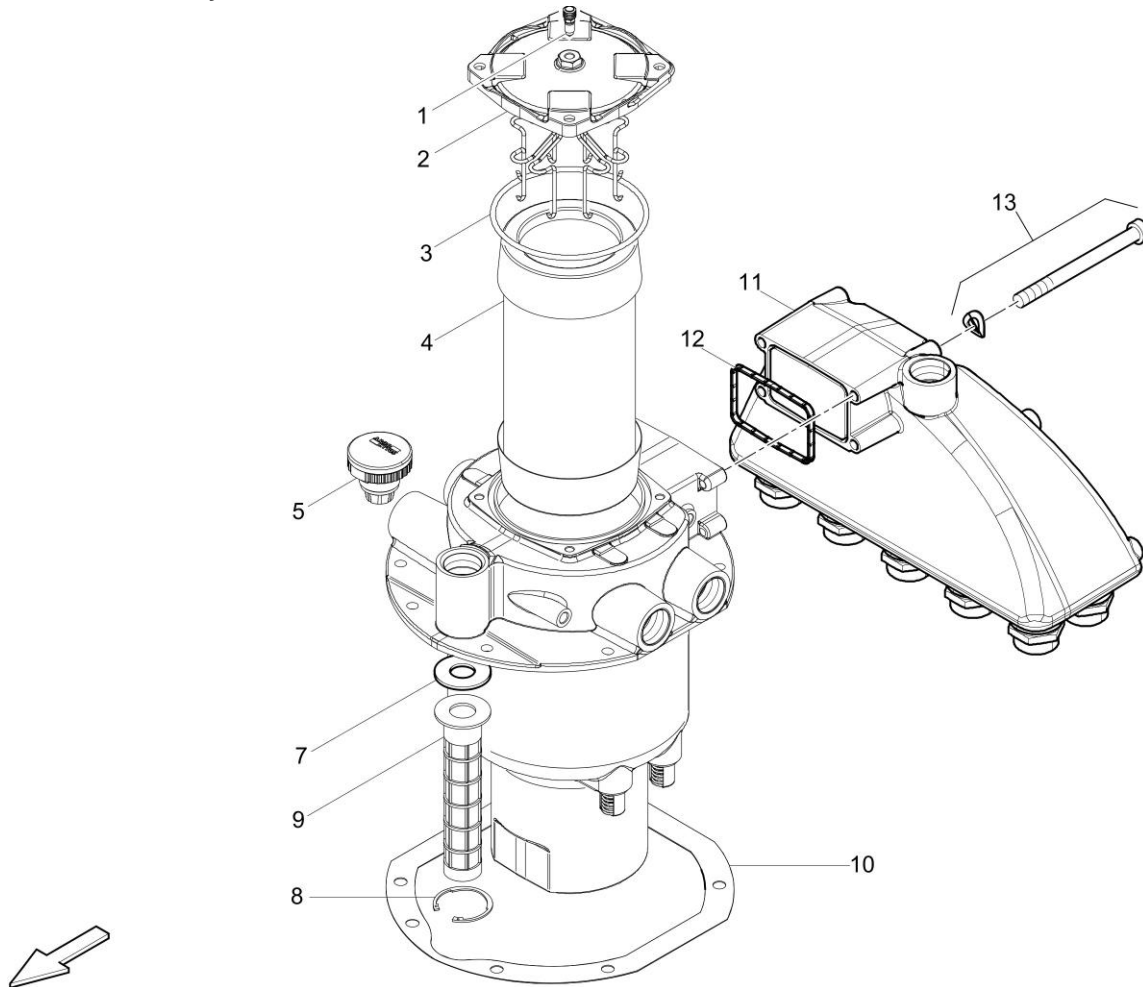

40-4812225758 Hydraulic tank - from 0G001278, 1279, 1282, 1284, 1285 ff. 40-4812009435 Return suction filter

Item	Part No.	Name	Qty	L	C	SN INFO
1	40-4812015486	Screw	1			
2	40-4812015484	Cover	1			
3	40-4812015479	O-ring	1			
4	40-4812034802	Filter element	1			
5	40-4812009437	Vent filter	1			
6	40-4812015488	Chain	1			
7	40-4812015489	Washer	1			
8	40-4812015491	Circlip	1			
9	40-4812037283	Sieve	1			
10	40-4812015492	Sealing	1			
11	40-4812034431	Adapter	1			
12	40-4812037285	Seal ring	1			
13	40-4812037287	Mounting parts	1			

Refer to Parts Online for the most up to date information. The printed information might be outdated.

Thu Mar 22 13:15:59 UTC 2018