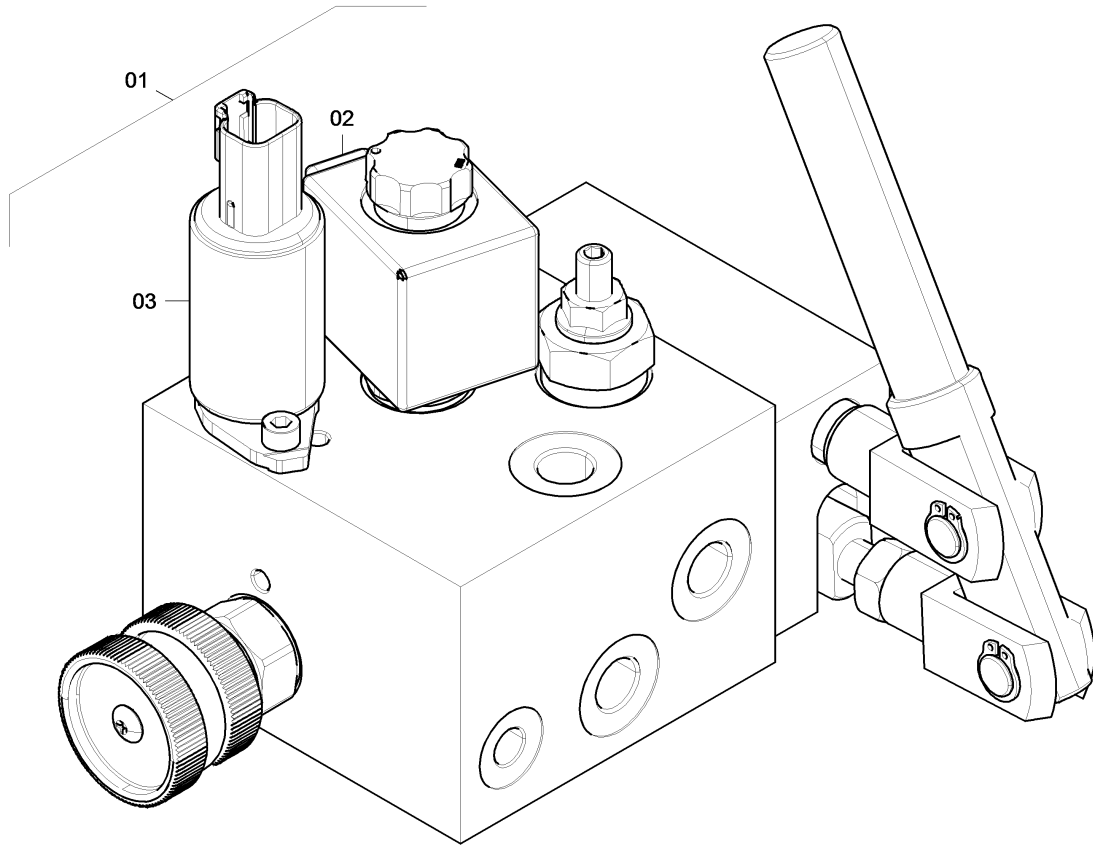

40-4812018462 Hydraulic, drive system 40-4812009366 Manual pump

Item	Part No.	Name	Qty	L	C	SN INFO
1	40-4812009366	Manual pump	1			
2	40-4812036469	Coil	1			
3	40-4812035358	Valve	1