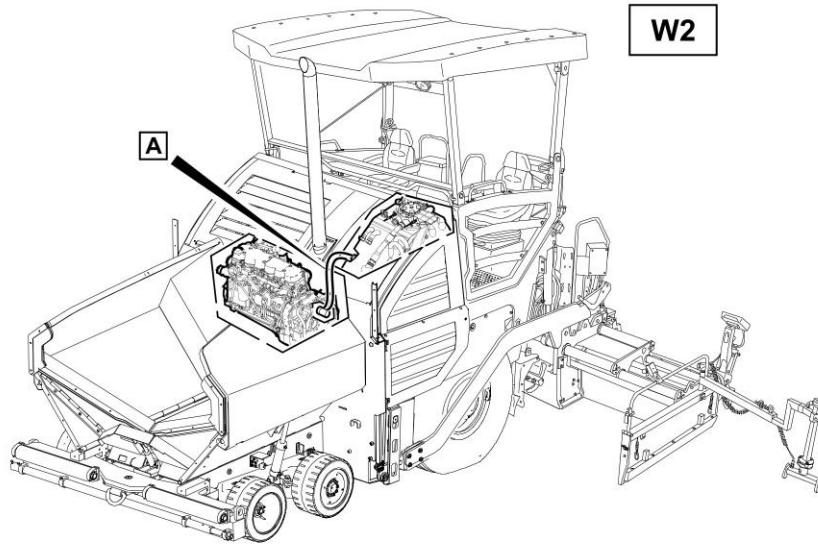

40-4812016527 Wiring 40-4812009669 Cable W2

Item	Part No.	Name	Qty	L	C	SN INFO
3	40-D977405555	Cable lug	1			
4	40-D977405560	Spade	1			
5	40-D977405556	Cable lug	2			
7	40-4812009669	Cable W2	1