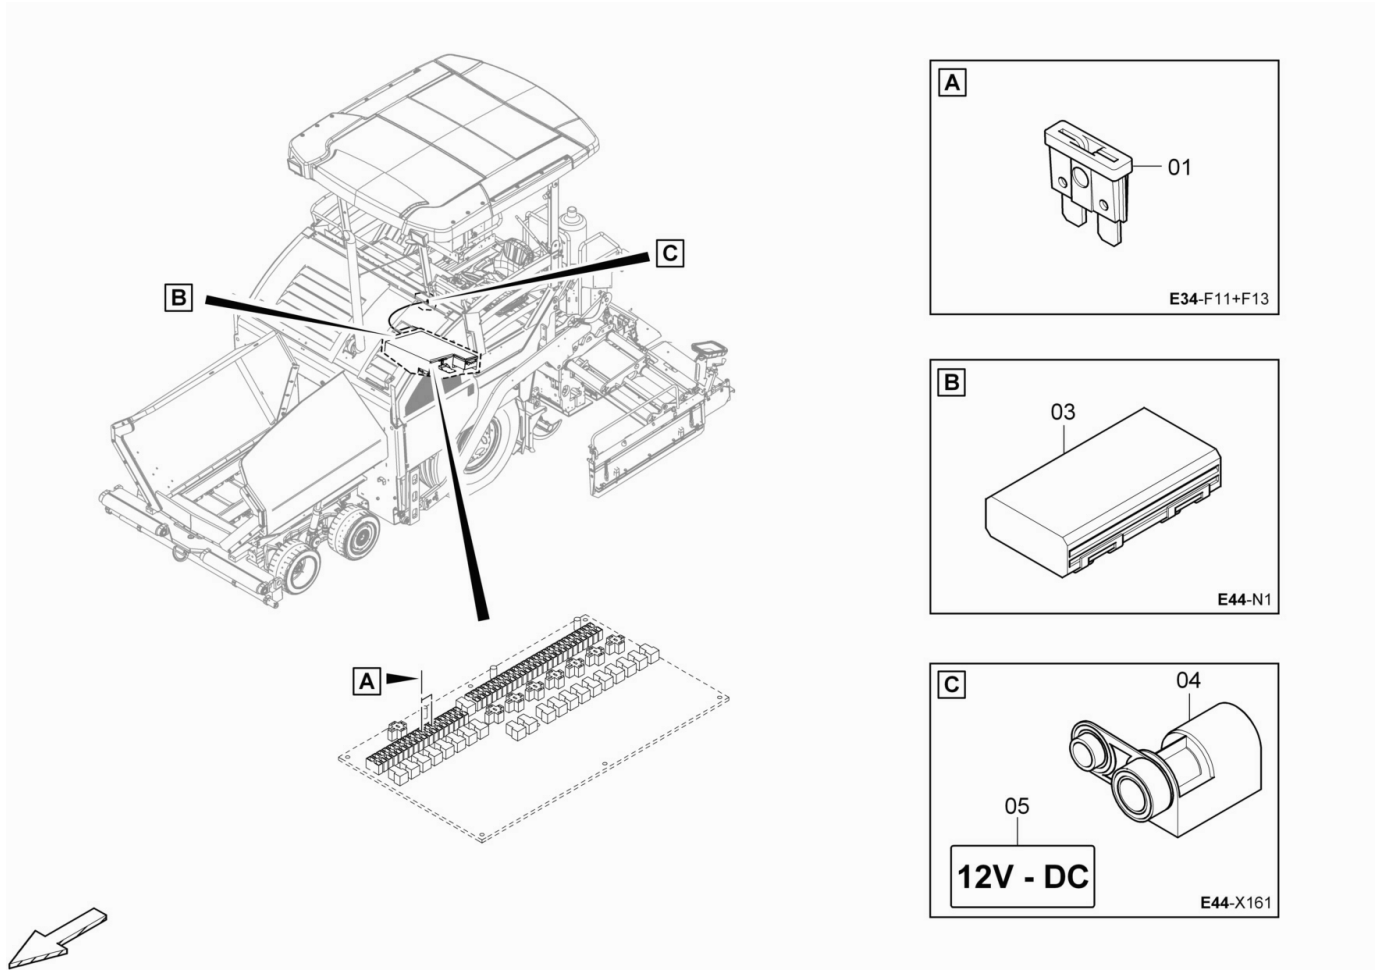

40-4812008672 12V installation 40-4812008672 12V installation

Item	Part No.	Name	Qty	L	C	SN INFO
1	40-D977454254	Fuse	2			
3	40-4812033472	Transformer	1			
4	40-4812044703	Socket	1			
5	40-4812008673	Sticker	1