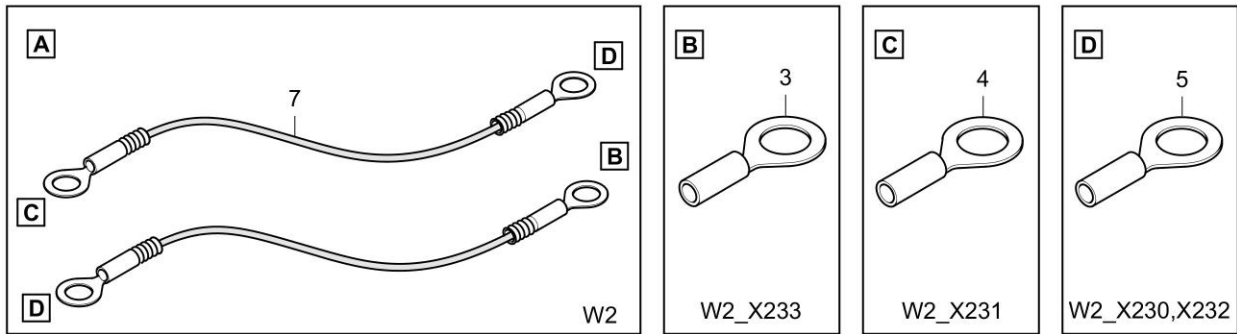

40-4812016527 Wiring 40-4812009669 Cable W2

Item	Part No.	Name	Qty	L	C	SN INFO
3	40-D977405555	Cable lug	1			
4	40-D977405560	Spade	1			
5	40-D977405556	Cable lug	2			
7	40-4812009669	Cable W2	1