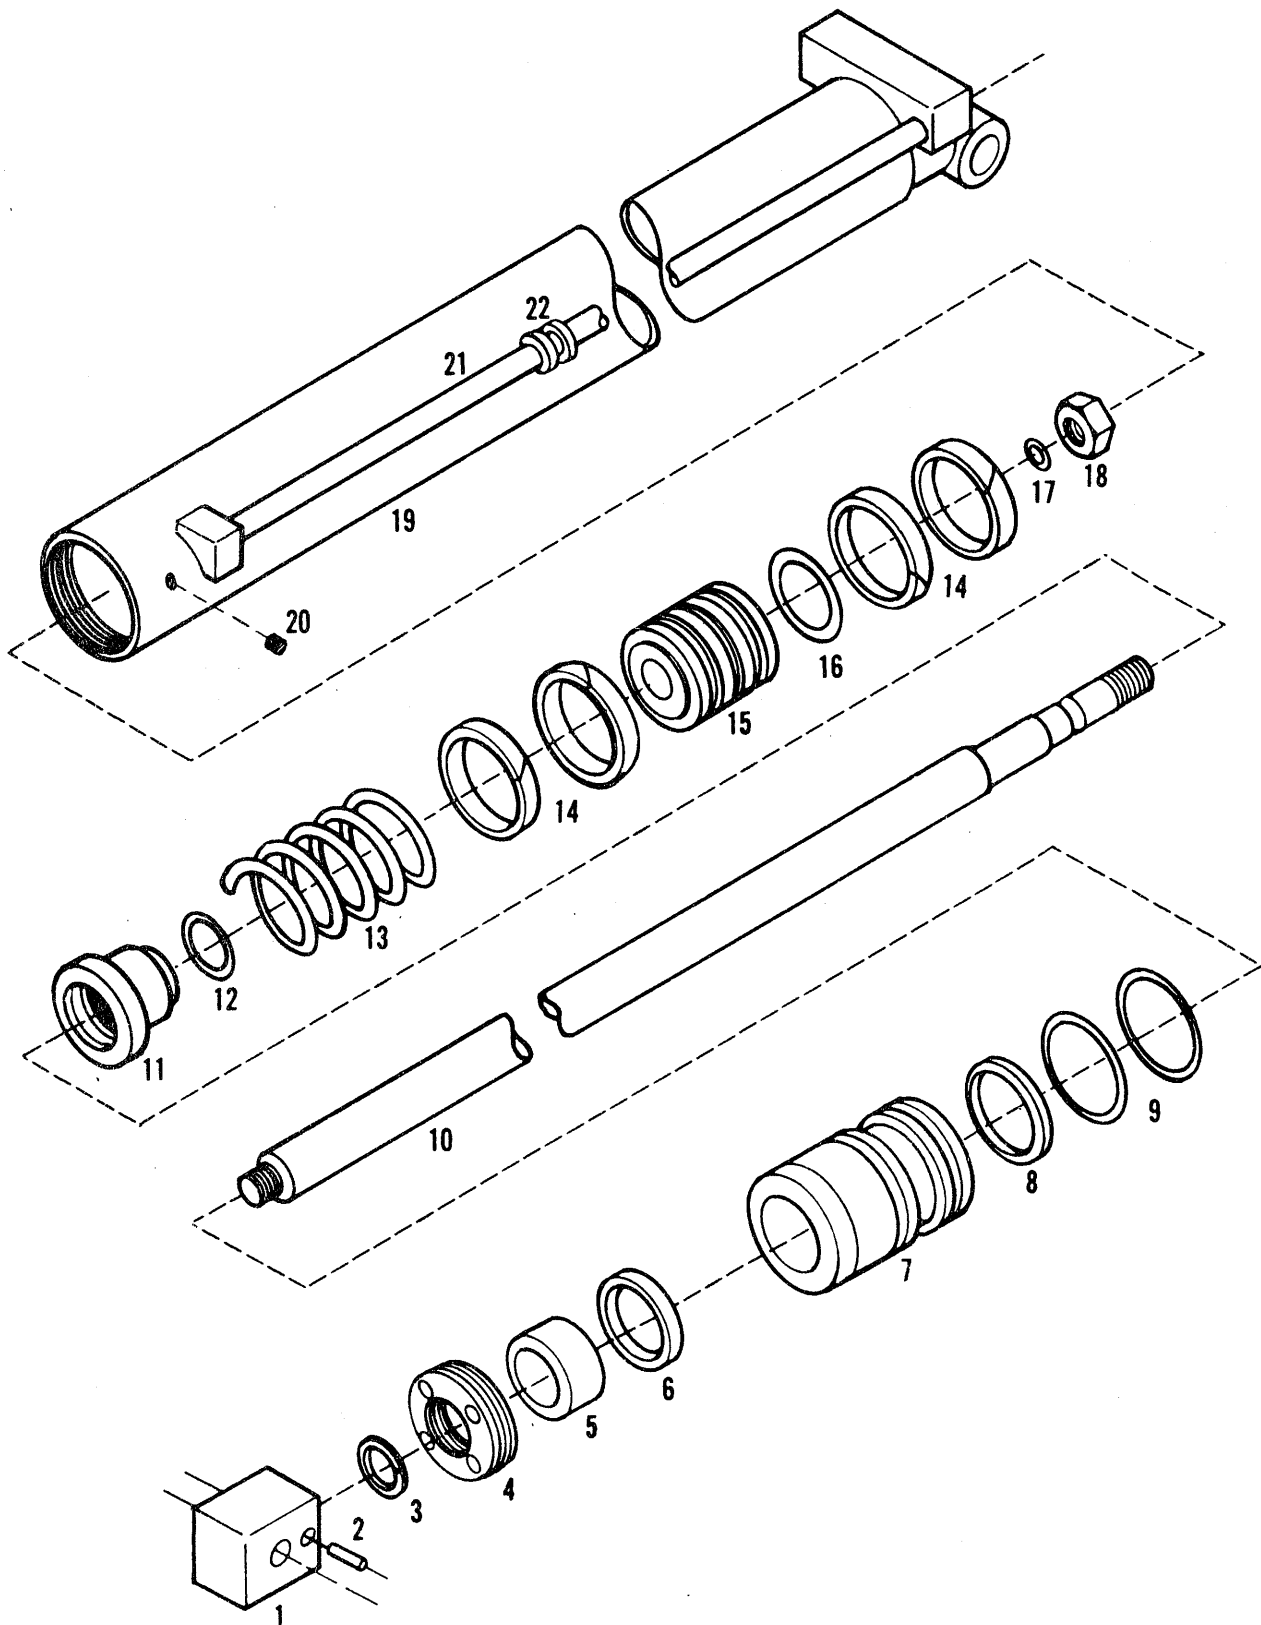

714B & 715B TRACTORS
HYDRAULIC SYSTEM

CYLINDER ASY.
EXTENSION