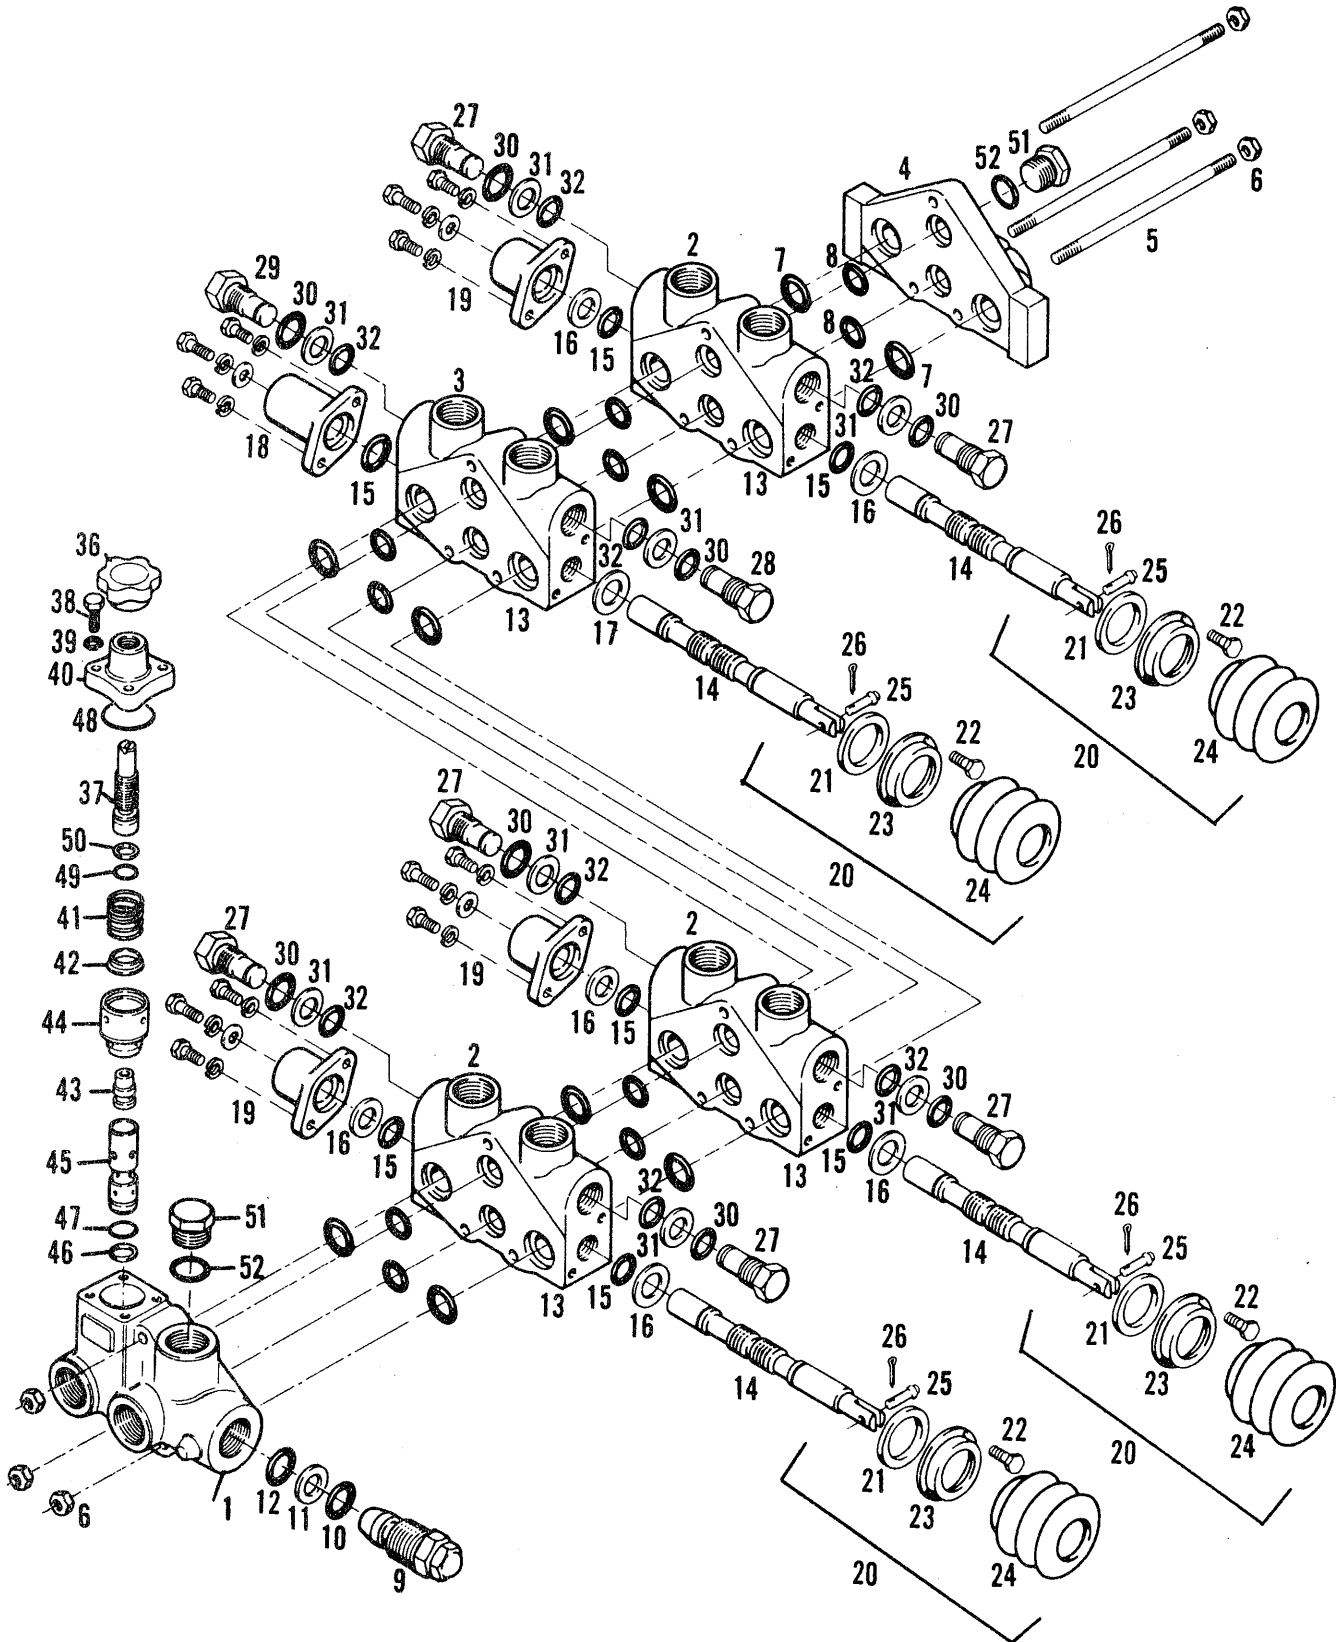

714B & 715B TRACTORS
HYDRAULIC SYSTEM

CONTROL VALVE
714B LOADER
3-POINT HITCH