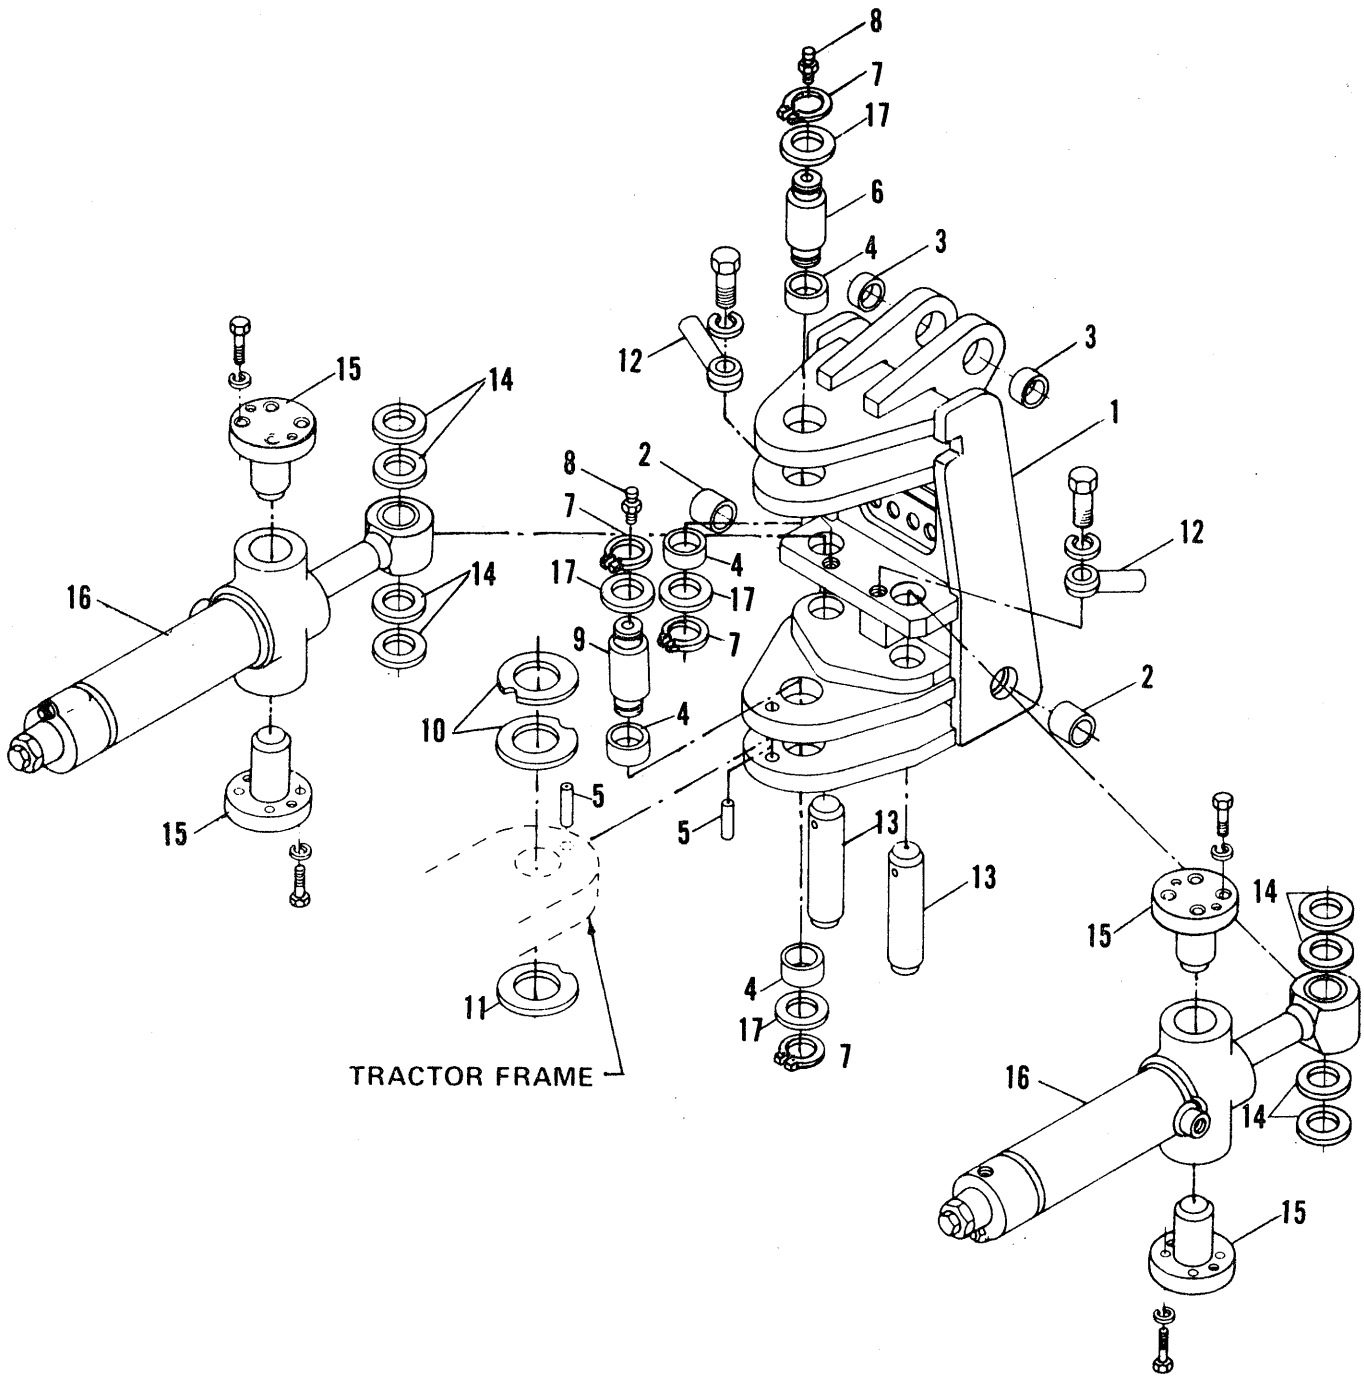

714B & 715B TRACTORS  
HYDRAULIC SYSTEM

CONTROL VALVE  
714B LOADER  
3-POINT HITCH

714B & 715B TRACTORS  
HYDRAULIC SYSTEM

CYLINDER ASY.  
EXTENSION

SWING FRAME & CYLINDERS

EXTENDABLE DIPPERSTICK

CAB DOORS  
TOPEKA METAL SPEC., INC.  
(PRIOR S/N 500)