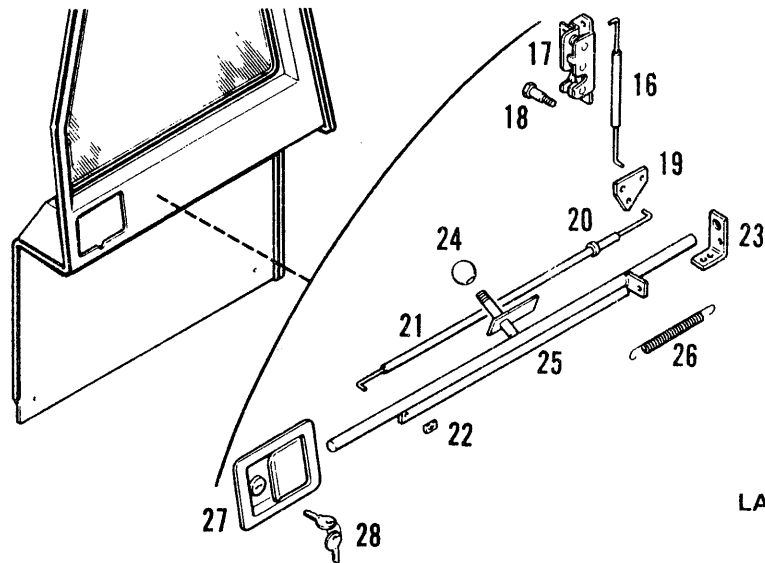

LATCH, MECHANICAL
SLIDING DOOR