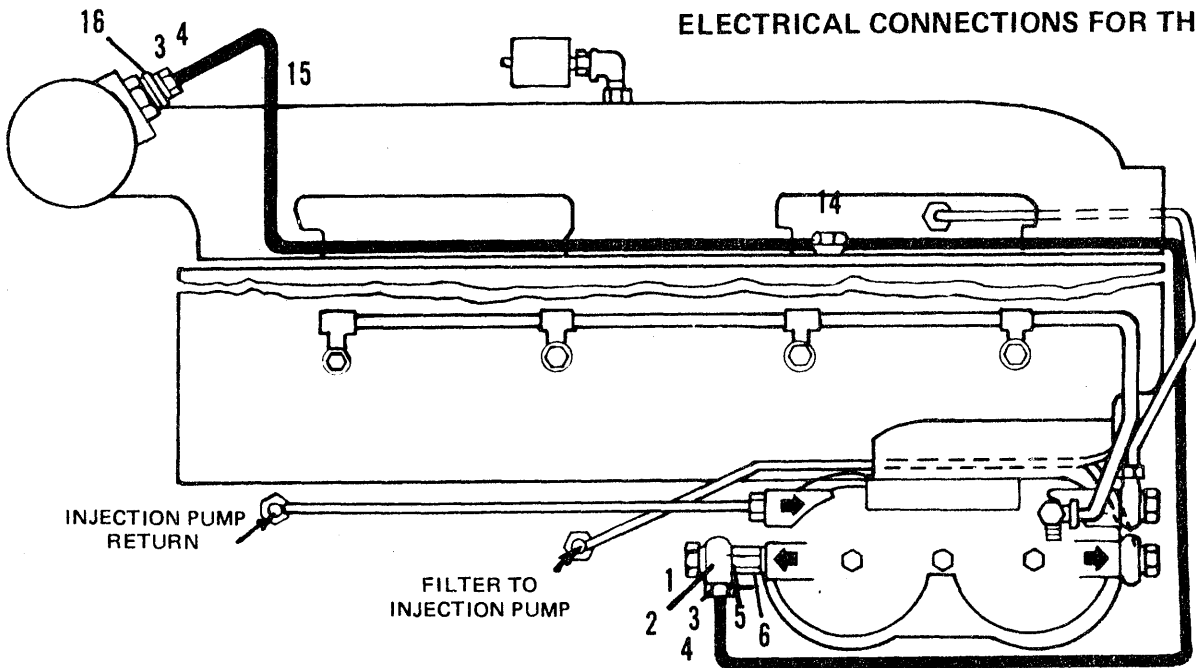

S/N 25 - 80

TYPE B

TYPE A

S/N 1 - 24

LATCH, MECHANICAL  
SLIDING DOOR

HEATER ASY.

COLD START GROUP

ELECTRICAL CONNECTIONS FOR THERMOSTAT